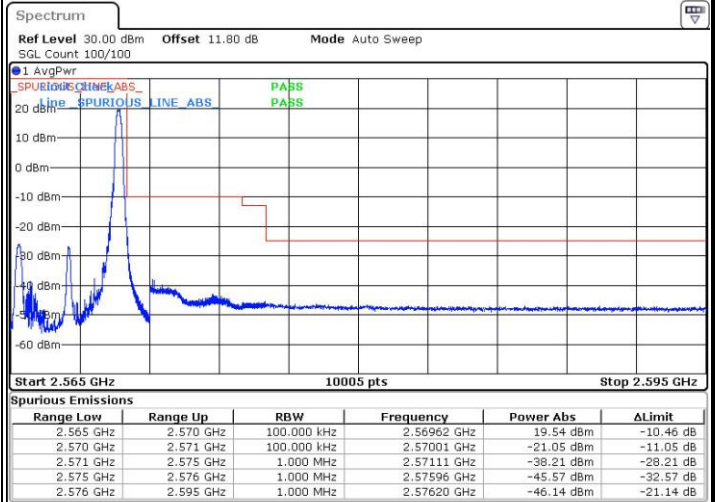

Highest Channel / 20MHz / 64QAM

Date: 27 APR 2017 22:17:39

Conducted Band Edge

LTE Band 7 / 5MHz / QPSK

Lowest Band Edge / 1 RB

Date: 6 APR 2017 10:15:50

Highest Band Edge / 1 RB

Date: 6 APR 2017 10:25:27

Lowest Band Edge / Full RB

Date: 6 APR 2017 10:18:09

Highest Band Edge / Full RB

Date: 6 APR 2017 10:27:46

LTE Band 7 / 5MHz / 16QAM

Lowest Band Edge / 1 RB

Date: 6 APR 2017 10:17:00

Highest Band Edge / 1 RB

Date: 6 APR 2017 10:26:37

Lowest Band Edge / Full RB

Date: 6 APR 2017 10:19:19

Highest Band Edge / Full RB

Date: 6 APR 2017 10:28:56

LTE Band 7 / 5MHz / 64QAM

Lowest Band Edge / 1 RB

Date: 27.APR.2017 21:49:02

Highest Band Edge / 1 RB

Date: 27.APR.2017 21:53:51

Lowest Band Edge / Full RB

Date: 27.APR.2017 21:50:12

Highest Band Edge / Full RB

Date: 27.APR.2017 21:55:00