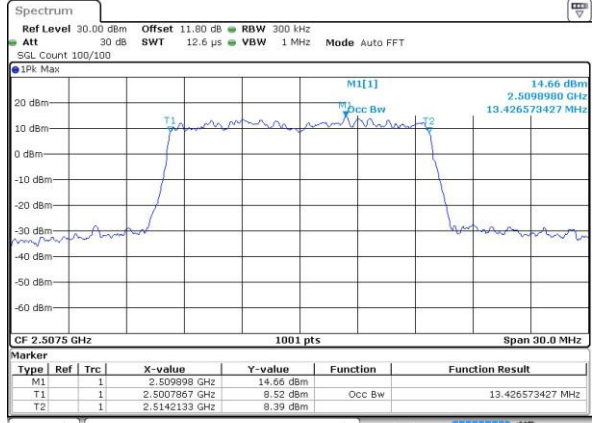

LTE Band 7

Lowest Channel / 15MHz / 64QAM