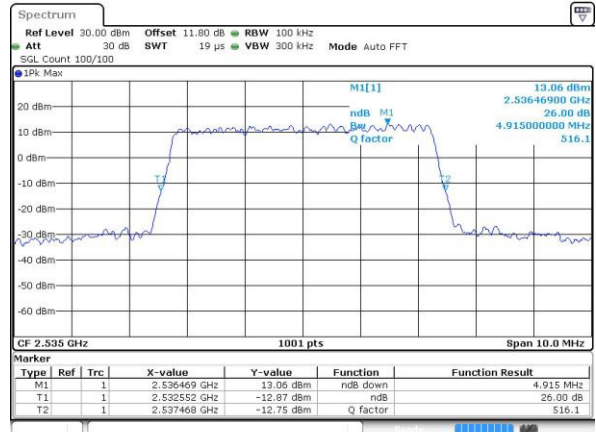

Highest Channel / Full RB

Date: 27 APR 2017 22:22:09

26dB Bandwidth

Mode	LTE Band 7 : 26dB BW(MHz)											
BW	1.4MHz		3MHz		5MHz		10MHz		15MHz		20MHz	
Mod.	QPSK	16QAM	QPSK	16QAM	QPSK	16QAM	QPSK	16QAM	QPSK	16QAM	QPSK	16QAM
Lowest CH	-	-	-	-	4.94	4.88	9.85	9.75	14.33	14.54	19.94	20.06
Middle CH	-	-	-	-	4.79	4.92	9.85	9.93	14.27	14.24	20.18	20.26
Highest CH	-	-	-	-	4.89	4.81	9.87	9.77	14.36	14.51	20.14	20.26
BW	1.4MHz		3MHz		5MHz		10MHz		15MHz		20MHz	
Mod.	-	64QAM	-	64QAM	-	64QAM	-	64QAM	-	64QAM	-	64QAM
Lowest CH	-	-	-	-	-	4.91	-	9.77	-	14.15	-	20.02
Middle CH	-	-	-	-	-	4.81	-	9.65	-	14.45	-	20.14
Highest CH	-	-	-	-	-	4.97	-	10.03	-	14.33	-	20.14

LTE Band 7

Lowest Channel / 5MHz / QPSK

Date: 6 APR 2017 10:14:31

Lowest Channel / 5MHz / 16QAM

Date: 6 APR 2017 10:14:41

Middle Channel / 5MHz / QPSK

Date: 6 APR 2017 10:21:38

Middle Channel / 5MHz / 16QAM

Date: 6 APR 2017 10:21:45

Highest Channel / 5MHz / QPSK

Date: 6 APR 2017 10:24:07

Highest Channel / 5MHz / 16QAM

Date: 6 APR 2017 10:24:18

LTE Band 7

Lowest Channel / 10MHz / QPSK

Date: 6 APR 2017 10:31:15