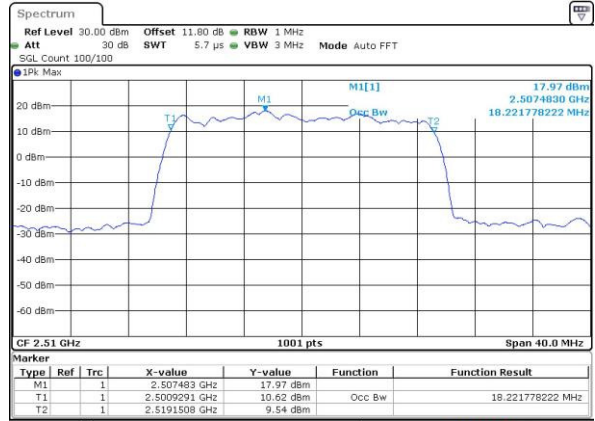

Highest Channel / 10MHz / 16QAM

Date: 6 APR 2017 10:40:42

LTE Band 7

Lowest Channel / 15MHz / QPSK

Date: 6 APR 2017 10:47:41

Lowest Channel / 15MHz / 16QAM

Date: 6 APR 2017 10:47:52

Middle Channel / 15MHz / QPSK

Date: 6 APR 2017 10:54:49

Middle Channel / 15MHz / 16QAM

Date: 6 APR 2017 10:55:00

Highest Channel / 15MHz / QPSK

Date: 6 APR 2017 10:57:18

Highest Channel / 15MHz / 16QAM

Date: 6 APR 2017 10:57:29

LTE Band 7

Lowest Channel / 20MHz / QPSK

Date: 6 APR 2017 11:04:26

Lowest Channel / 20MHz / 16QAM

Date: 6 APR 2017 11:04:37

Middle Channel / 20MHz / QPSK

Date: 6 APR 2017 11:11:34

Middle Channel / 20MHz / 16QAM

Date: 6 APR 2017 11:11:44