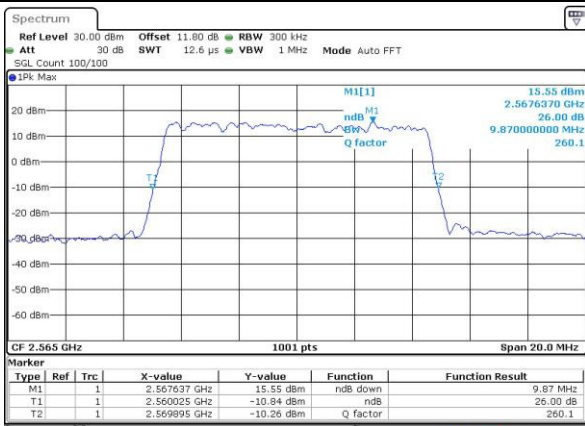

Date: 6 APR 2017 10:21:45

Highest Channel / 5MHz / QPSK

Date: 6 APR 2017 10:24:07

Highest Channel / 5MHz / 16QAM

Date: 6 APR 2017 10:24:18

LTE Band 7

Lowest Channel / 10MHz / QPSK

Date: 6 APR 2017 10:31:15

Lowest Channel / 10MHz / 16QAM

Date: 6 APR 2017 10:31:26

Middle Channel / 10MHz / QPSK

Date: 6 APR 2017 10:38:23

Middle Channel / 10MHz / 16QAM

Date: 6 APR 2017 10:38:34

Highest Channel / 10MHz / QPSK

Date: 6 APR 2017 10:40:52

Highest Channel / 10MHz / 16QAM

Date: 6 APR 2017 10:41:03

LTE Band 7

Lowest Channel / 15MHz / QPSK

Date: 6 APR 2017 10:48:02

Lowest Channel / 15MHz / 16QAM

Date: 6 APR 2017 10:48:13

Middle Channel / 15MHz / QPSK