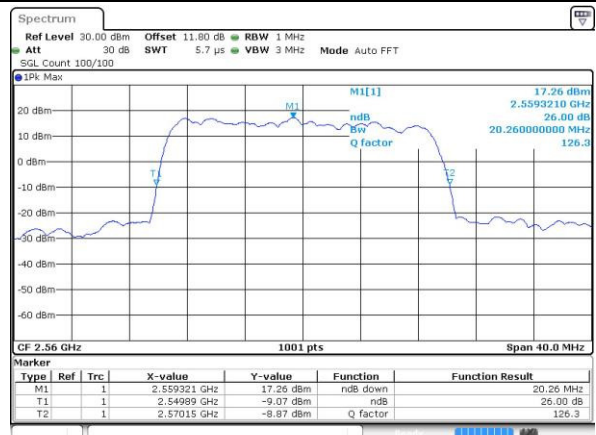

Date: 6 APR 2017 10:55:10

Middle Channel / 15MHz / 16QAM

Date: 6 APR 2017 10:55:20

Highest Channel / 15MHz / QPSK

Date: 6 APR 2017 10:57:39

Highest Channel / 15MHz / 16QAM

Date: 6 APR 2017 10:57:49

LTE Band 7

Lowest Channel / 20MHz / QPSK

Date: 6 APR 2017 11:04:47

Lowest Channel / 20MHz / 16QAM

Date: 6 APR 2017 11:04:57

Middle Channel / 20MHz / QPSK

Date: 6 APR 2017 11:11:55

Middle Channel / 20MHz / 16QAM

Date: 6 APR 2017 11:12:05

Highest Channel / 20MHz / QPSK

Date: 6 APR 2017 11:14:24

Highest Channel / 20MHz / 16QAM

Date: 6 APR 2017 11:14:34

LTE Band 7

Lowest Channel / 5MHz / 64QAM

Middle Channel / 5MHz / 64QAM

Highest Channel / 5MHz / 64QAM