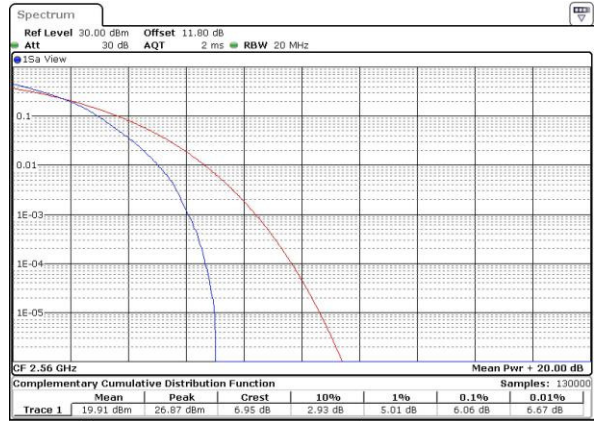

Date: 6 APR 2017 11:47:17

Highest Channel / 1RB

Date: 6 APR 2017 11:47:50

Highest Channel / Full RB

Date: 6 APR 2017 11:48:01

LTE Band 7 / 20MHz / 64QAM

Lowest Channel / 1RB

Date: 27 APR 2017 22:21:17

Lowest Channel / Full RB

Date: 27 APR 2017 22:21:27

Middle Channel / 1RB

Date: 27 APR 2017 22:21:36

Middle Channel / Full RB

Date: 27 APR 2017 22:21:47

Highest Channel / 1RB

Date: 27 APR 2017 22:21:59

Highest Channel / Full RB

Date: 27 APR 2017 22:22:09

26dB Bandwidth

Mode	LTE Band 7 : 26dB BW(MHz)											
BW	1.4MHz		3MHz		5MHz		10MHz		15MHz		20MHz	
Mod.	QPSK	16QAM	QPSK	16QAM	QPSK	16QAM	QPSK	16QAM	QPSK	16QAM	QPSK	16QAM
Lowest CH	-	-	-	-	4.94	4.88	9.85	9.75	14.33	14.54	19.94	20.06
Middle CH	-	-	-	-	4.79	4.92	9.85	9.93	14.27	14.24	20.18	20.26
Highest CH	-	-	-	-	4.89	4.81	9.87	9.77	14.36	14.51	20.14	20.26
BW	1.4MHz		3MHz		5MHz		10MHz		15MHz		20MHz	
Mod.	-	64QAM	-	64QAM	-	64QAM	-	64QAM	-	64QAM	-	64QAM
Lowest CH	-	-	-	-	-	4.91	-	9.77	-	14.15	-	20.02
Middle CH	-	-	-	-	-	4.81	-	9.65	-	14.45	-	20.14
Highest CH	-	-	-	-	-	4.97	-	10.03	-	14.33	-	20.14