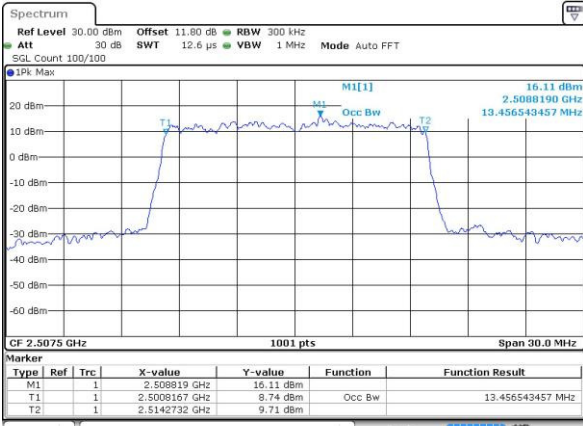

Highest Channel / 10MHz / 16QAM

Date: 6 APR 2017 10:40:42

LTE Band 7

Lowest Channel / 15MHz / QPSK

Date: 6 APR 2017 10:47:41

Lowest Channel / 15MHz / 16QAM

Date: 6 APR 2017 10:47:52

Middle Channel / 15MHz / QPSK

Date: 6 APR 2017 10:54:49

Middle Channel / 15MHz / 16QAM

Date: 6 APR 2017 10:55:00

Highest Channel / 15MHz / QPSK

Date: 6 APR 2017 10:57:18

Highest Channel / 15MHz / 16QAM

Date: 6 APR 2017 10:57:29

LTE Band 7