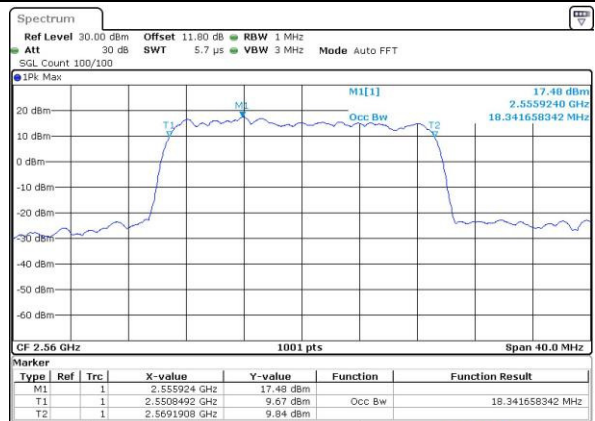

Date: 6 APR 2017 10:54:49

Middle Channel / 15MHz / 16QAM

Date: 6 APR 2017 10:55:00

Highest Channel / 15MHz / QPSK

Date: 6 APR 2017 10:57:18

Highest Channel / 15MHz / 16QAM

Date: 6 APR 2017 10:57:29

LTE Band 7

Lowest Channel / 20MHz / QPSK

Date: 6 APR 2017 11:04:26

Lowest Channel / 20MHz / 16QAM

Date: 6 APR 2017 11:04:37

Middle Channel / 20MHz / QPSK

Date: 6 APR 2017 11:11:34

Middle Channel / 20MHz / 16QAM

Date: 6 APR 2017 11:11:44

Highest Channel / 20MHz / QPSK

Date: 6 APR 2017 11:14:03

Highest Channel / 20MHz / 16QAM

Date: 6 APR 2017 11:14:13

LTE Band 7

Lowest Channel / 5MHz / 64QAM

Middle Channel / 5MHz / 64QAM

Highest Channel / 5MHz / 64QAM