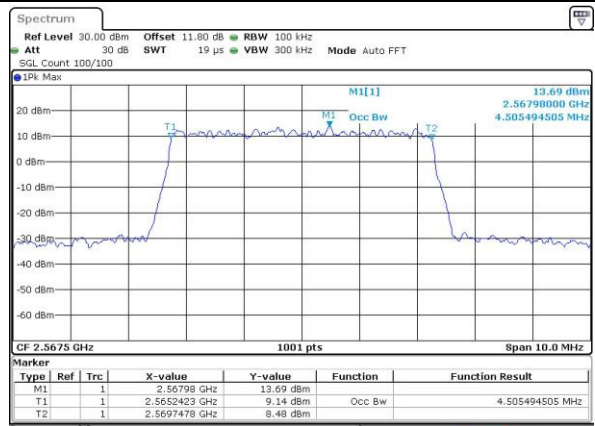

LTE Band 7

Lowest Channel / 5MHz / QPSK

Date: 6 APR 2017 10:14:10

Lowest Channel / 5MHz / 16QAM

Date: 6 APR 2017 10:14:20

Middle Channel / 5MHz / QPSK

Date: 6 APR 2017 10:21:18

Middle Channel / 5MHz / 16QAM

Date: 6 APR 2017 10:21:28

Highest Channel / 5MHz / QPSK

Date: 6 APR 2017 10:23:47

Highest Channel / 5MHz / 16QAM

Date: 6 APR 2017 10:23:57

LTE Band 7

Lowest Channel / 10MHz / QPSK

Date: 6 APR 2017 10:30:55