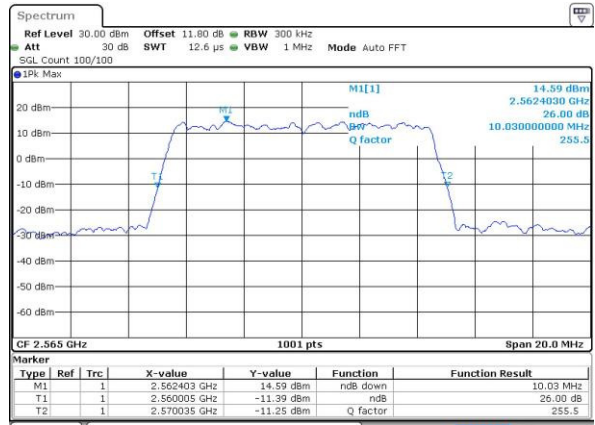

Highest Channel / 20MHz / QPSK

Date: 6 APR 2017 11:14:24

Highest Channel / 20MHz / 16QAM

Date: 6 APR 2017 11:14:34

LTE Band 7

Lowest Channel / 5MHz / 64QAM

Middle Channel / 5MHz / 64QAM

Highest Channel / 5MHz / 64QAM

LTE Band 7

Lowest Channel / 10MHz / 64QAM

Date: 27 APR 2017 21:56:15

Middle Channel / 10MHz / 64QAM

Date: 27 APR 2017 21:59:50

Highest Channel / 10MHz / 64QAM

Date: 27 APR 2017 22:01:04

LTE Band 7

Lowest Channel / 15MHz / 64QAM

Date: 27 APR 2017 22:04:39

Middle Channel / 15MHz / 64QAM

Date: 27 APR 2017 22:08:12

Highest Channel / 15MHz / 64QAM

Date: 27 APR 2017 22:09:27

LTE Band 7

Lowest Channel / 20MHz / 64QAM