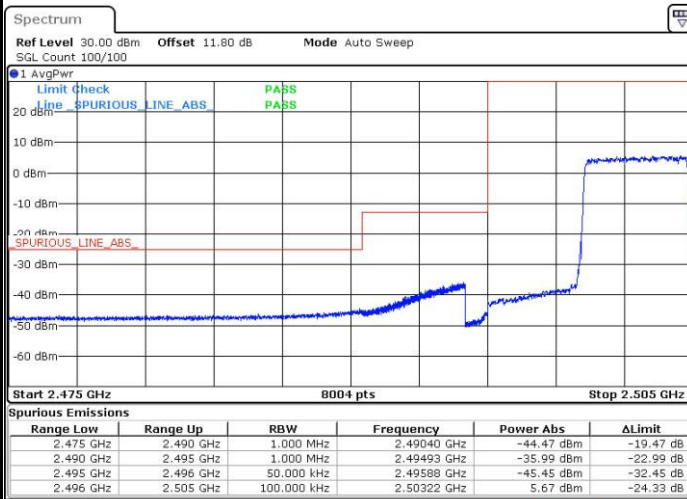

Highest Channel / 20MHz / 64QAM

Date: 27 APR 2017 22:17:39

Conducted Band Edge

LTE Band 7 / 5MHz / QPSK

Lowest Band Edge / 1 RB

Date: 6 APR 2017 10:15:50

Highest Band Edge / 1 RB

Date: 6 APR 2017 10:25:27

Lowest Band Edge / Full RB

Date: 6 APR 2017 10:18:09

Highest Band Edge / Full RB

Date: 6 APR 2017 10:27:46

LTE Band 7 / 5MHz / 16QAM

Lowest Band Edge / 1 RB

Date: 6 APR 2017 10:17:00

Highest Band Edge / 1 RB

Date: 6 APR 2017 10:26:37

Lowest Band Edge / Full RB

Date: 6 APR 2017 10:19:19

Highest Band Edge / Full RB

Date: 6 APR 2017 10:28:56

LTE Band 7 / 5MHz / 64QAM

Lowest Band Edge / 1 RB

Date: 27.APR.2017 21:49:02

Highest Band Edge / 1 RB

Date: 27.APR.2017 21:53:51

Lowest Band Edge / Full RB

Date: 27.APR.2017 21:50:12

Highest Band Edge / Full RB

Date: 27.APR.2017 21:55:00