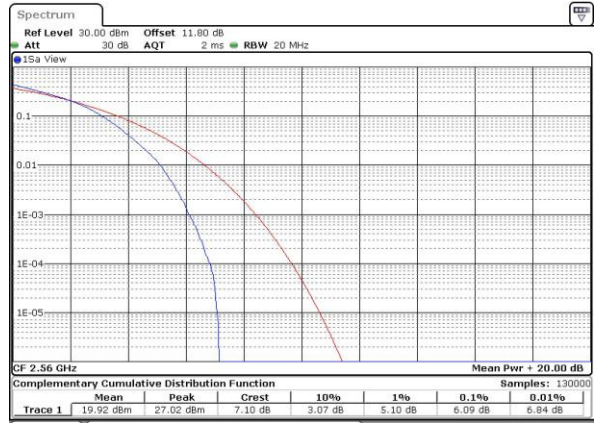

LTE Band 7 / 20MHz / 16QAM

Lowest Channel / 1RB

Date: 6 APR 2017 11:46:27

Lowest Channel / Full RB

Date: 6 APR 2017 11:46:38

Middle Channel / 1RB

Date: 6 APR 2017 11:46:59

Middle Channel / Full RB

Date: 6 APR 2017 11:47:17

Highest Channel / 1RB

Date: 6 APR 2017 11:47:50

Highest Channel / Full RB

Date: 6 APR 2017 11:48:01

LTE Band 7 / 20MHz / 64QAM

Lowest Channel / 1RB

Date: 27 APR 2017 22:21:17

Lowest Channel / Full RB

Date: 27 APR 2017 22:21:27

Middle Channel / 1RB

Date: 27 APR 2017 22:21:36

Middle Channel / Full RB

Date: 27 APR 2017 22:21:47

Highest Channel / 1RB

Date: 27 APR 2017 22:21:59

Highest Channel / Full RB

Date: 27 APR 2017 22:22:09

26dB Bandwidth

Mode	LTE Band 7 : 26dB BW(MHz)											
BW	1.4MHz		3MHz		5MHz		10MHz		15MHz		20MHz	
Mod.	QPSK	16QAM	QPSK	16QAM	QPSK	16QAM	QPSK	16QAM	QPSK	16QAM	QPSK	16QAM
Lowest CH	-	-	-	-	4.94	4.88	9.85	9.75	14.33	14.54	19.94	20.06
Middle CH	-	-	-	-	4.79	4.92	9.85	9.93	14.27	14.24	20.18	20.26
Highest CH	-	-	-	-	4.89	4.81	9.87	9.77	14.36	14.51	20.14	20.26
BW	1.4MHz		3MHz		5MHz		10MHz		15MHz		20MHz	
Mod.	-	64QAM	-	64QAM	-	64QAM	-	64QAM	-	64QAM	-	64QAM
Lowest CH	-	-	-	-	-	4.91	-	9.77	-	14.15	-	20.02
Middle CH	-	-	-	-	-	4.81	-	9.65	-	14.45	-	20.14
Highest CH	-	-	-	-	-	4.97	-	10.03	-	14.33	-	20.14