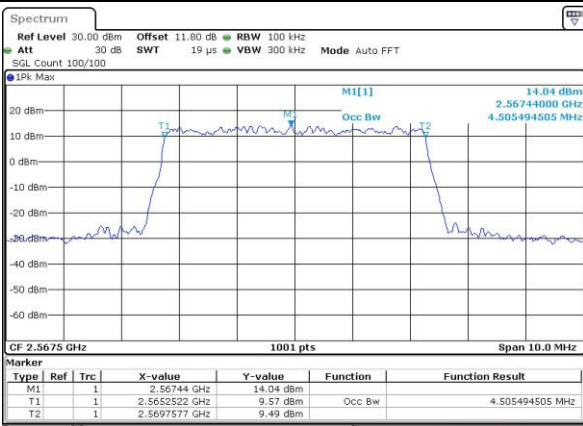

LTE Band 7

Lowest Channel / 5MHz / QPSK

Date: 6 APR 2017 10:14:10

Lowest Channel / 5MHz / 16QAM

Date: 6 APR 2017 10:14:20

Middle Channel / 5MHz / QPSK

Date: 6 APR 2017 10:21:18

Middle Channel / 5MHz / 16QAM

Date: 6 APR 2017 10:21:28

Highest Channel / 5MHz / QPSK

Date: 6 APR 2017 10:23:47

Highest Channel / 5MHz / 16QAM

Date: 6 APR 2017 10:23:57

LTE Band 7

Lowest Channel / 10MHz / QPSK

Date: 6 APR 2017 10:30:55