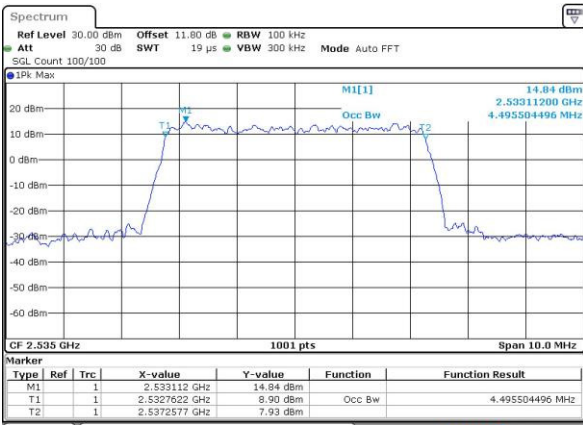

LTE Band 7

Lowest Channel / 5MHz / QPSK

Date: 6 APR 2017 10:14:10

Lowest Channel / 5MHz / 16QAM

Date: 6 APR 2017 10:14:20

Middle Channel / 5MHz / QPSK

Date: 6 APR 2017 10:21:18

Middle Channel / 5MHz / 16QAM

Date: 6 APR 2017 10:21:28

Highest Channel / 5MHz / QPSK

Date: 6 APR 2017 10:23:47

Highest Channel / 5MHz / 16QAM

Date: 6 APR 2017 10:23:57

LTE Band 7

Lowest Channel / 10MHz / QPSK

Date: 6 APR 2017 10:30:55