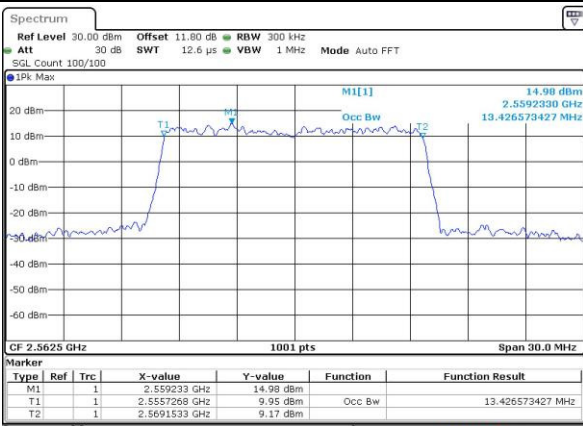

Highest Channel / 10MHz / 16QAM

Date: 6 APR 2017 10:40:42

LTE Band 7

Lowest Channel / 15MHz / QPSK

Date: 6 APR 2017 10:47:41

Lowest Channel / 15MHz / 16QAM

Date: 6 APR 2017 10:47:52

Middle Channel / 15MHz / QPSK

Date: 6 APR 2017 10:54:49

Middle Channel / 15MHz / 16QAM

Date: 6 APR 2017 10:55:00

Highest Channel / 15MHz / QPSK

Date: 6 APR 2017 10:57:18

Highest Channel / 15MHz / 16QAM

Date: 6 APR 2017 10:57:29

LTE Band 7