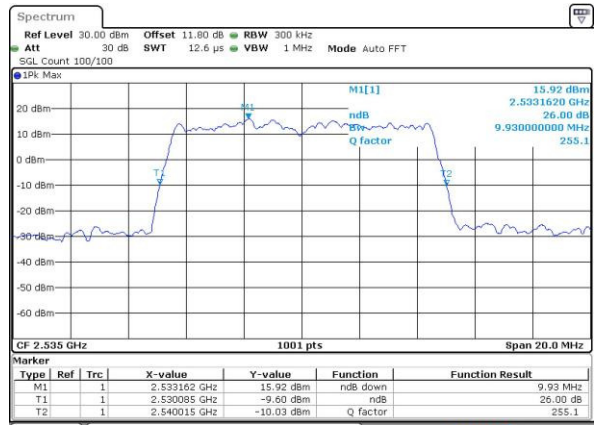

Date: 6 APR 2017 10:21:45

Highest Channel / 5MHz / QPSK

Date: 6 APR 2017 10:24:07

Highest Channel / 5MHz / 16QAM

Date: 6 APR 2017 10:24:18

LTE Band 7

Lowest Channel / 10MHz / QPSK

Date: 6 APR 2017 10:31:15

Lowest Channel / 10MHz / 16QAM

Date: 6 APR 2017 10:31:26

Middle Channel / 10MHz / QPSK

Date: 6 APR 2017 10:38:23

Middle Channel / 10MHz / 16QAM

Date: 6 APR 2017 10:38:34

Highest Channel / 10MHz / QPSK

Date: 6 APR 2017 10:40:52

Highest Channel / 10MHz / 16QAM

Date: 6 APR 2017 10:41:03

LTE Band 7

Lowest Channel / 15MHz / QPSK

Date: 6 APR 2017 10:48:02

Lowest Channel / 15MHz / 16QAM

Date: 6 APR 2017 10:48:13

Middle Channel / 15MHz / QPSK

Date: 6 APR 2017 10:55:10

Middle Channel / 15MHz / 16QAM

Date: 6 APR 2017 10:55:20

Highest Channel / 15MHz / QPSK

Date: 6 APR 2017 10:57:39

Highest Channel / 15MHz / 16QAM

Date: 6 APR 2017 10:57:49

LTE Band 7