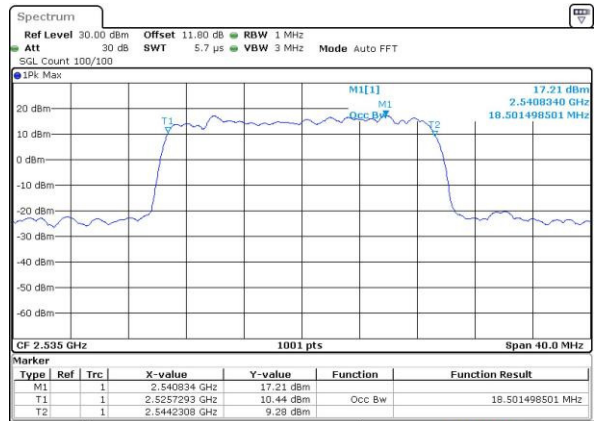

Date: 6 APR 2017 10:54:49

Middle Channel / 15MHz / 16QAM

Date: 6 APR 2017 10:55:00

Highest Channel / 15MHz / QPSK

Date: 6 APR 2017 10:57:18

Highest Channel / 15MHz / 16QAM

Date: 6 APR 2017 10:57:29

LTE Band 7

Lowest Channel / 20MHz / QPSK

Date: 6 APR 2017 11:04:26

Lowest Channel / 20MHz / 16QAM

Date: 6 APR 2017 11:04:37

Middle Channel / 20MHz / QPSK

Date: 6 APR 2017 11:11:34

Middle Channel / 20MHz / 16QAM

Date: 6 APR 2017 11:11:44

Highest Channel / 20MHz / QPSK

Date: 6 APR 2017 11:14:03

Highest Channel / 20MHz / 16QAM

Date: 6 APR 2017 11:14:13

LTE Band 7

Lowest Channel / 5MHz / 64QAM

Middle Channel / 5MHz / 64QAM

Highest Channel / 5MHz / 64QAM