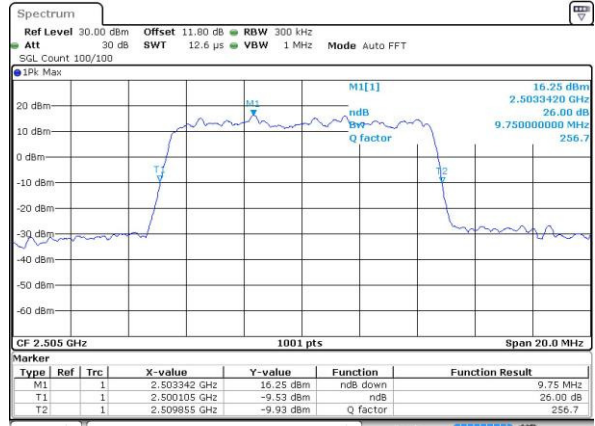

LTE Band 7

Lowest Channel / 5MHz / QPSK

Date: 6 APR 2017 10:14:31

Lowest Channel / 5MHz / 16QAM

Date: 6 APR 2017 10:14:41

Middle Channel / 5MHz / QPSK

Date: 6 APR 2017 10:21:38

Middle Channel / 5MHz / 16QAM

Date: 6 APR 2017 10:21:45

Highest Channel / 5MHz / QPSK

Date: 6 APR 2017 10:24:07

Highest Channel / 5MHz / 16QAM

Date: 6 APR 2017 10:24:18

LTE Band 7

Lowest Channel / 10MHz / QPSK

Date: 6 APR 2017 10:31:15

Lowest Channel / 10MHz / 16QAM

Date: 6 APR 2017 10:31:26

Middle Channel / 10MHz / QPSK

Date: 6 APR 2017 10:38:23

Middle Channel / 10MHz / 16QAM

Date: 6 APR 2017 10:38:34

Highest Channel / 10MHz / QPSK

Date: 6 APR 2017 10:40:52