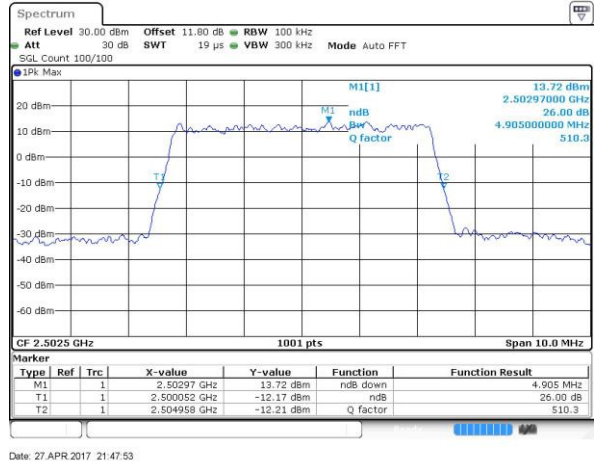

Highest Channel / 20MHz / QPSK

Date: 6 APR 2017 11:14:24

Highest Channel / 20MHz / 16QAM

Date: 6 APR 2017 11:14:34

LTE Band 7

Lowest Channel / 5MHz / 64QAM

Middle Channel / 5MHz / 64QAM

Highest Channel / 5MHz / 64QAM

LTE Band 7

Lowest Channel / 10MHz / 64QAM

Date: 27 APR 2017 21:56:15

Middle Channel / 10MHz / 64QAM

Date: 27 APR 2017 21:59:50

Highest Channel / 10MHz / 64QAM

Date: 27 APR 2017 22:01:04

LTE Band 7