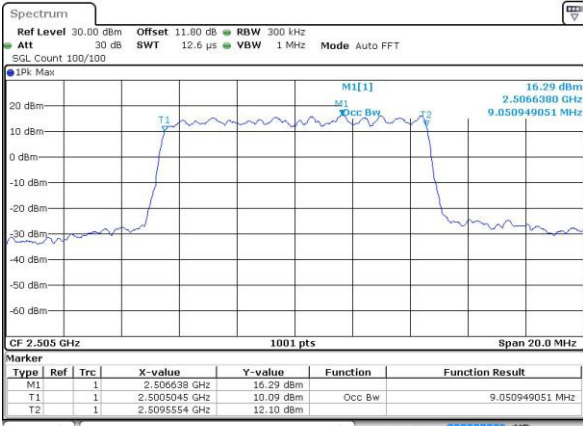

Date: 6 APR 2017 10:21:28

Highest Channel / 5MHz / QPSK

Date: 6 APR 2017 10:23:47

Highest Channel / 5MHz / 16QAM

Date: 6 APR 2017 10:23:57

LTE Band 7

Lowest Channel / 10MHz / QPSK

Date: 6 APR 2017 10:30:55