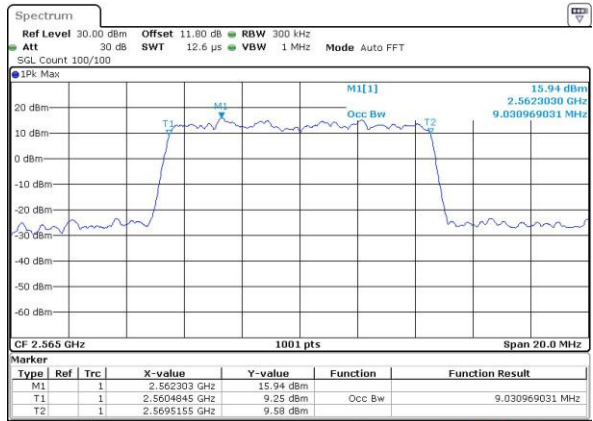

Highest Channel / 20MHz / QPSK

Date: 6 APR 2017 11:14:03

Highest Channel / 20MHz / 16QAM

Date: 6 APR 2017 11:14:13

LTE Band 7

Lowest Channel / 5MHz / 64QAM

Middle Channel / 5MHz / 64QAM

Highest Channel / 5MHz / 64QAM

LTE Band 7

Lowest Channel / 10MHz / 64QAM

Date: 27 APR 2017 21:56:05

Middle Channel / 10MHz / 64QAM

Date: 27 APR 2017 21:59:39

Highest Channel / 10MHz / 64QAM

Date: 27 APR 2017 22:00:54

LTE Band 7

Lowest Channel / 15MHz / 64QAM

Middle Channel / 15MHz / 64QAM

Highest Channel / 15MHz / 64QAM

LTE Band 7

Lowest Channel / 20MHz / 64QAM

Date: 27 APR 2017 22:12:50

Middle Channel / 20MHz / 64QAM

Date: 27 APR 2017 22:16:24

Highest Channel / 20MHz / 64QAM

Date: 27 APR 2017 22:17:39

Conducted Band Edge

LTE Band 7 / 5MHz / QPSK

Lowest Band Edge / 1 RB

Date: 6 APR 2017 10:15:50

Highest Band Edge / 1 RB

Date: 6 APR 2017 10:25:27