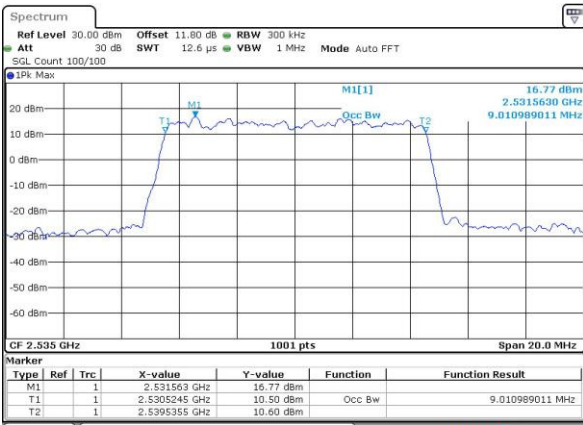

LTE Band 7

Lowest Channel / 5MHz / QPSK

Date: 6 APR 2017 10:14:10

Lowest Channel / 5MHz / 16QAM

Date: 6 APR 2017 10:14:20

Middle Channel / 5MHz / QPSK

Date: 6 APR 2017 10:21:18

Middle Channel / 5MHz / 16QAM

Date: 6 APR 2017 10:21:28

Highest Channel / 5MHz / QPSK

Date: 6 APR 2017 10:23:47

Highest Channel / 5MHz / 16QAM

Date: 6 APR 2017 10:23:57

LTE Band 7

Lowest Channel / 10MHz / QPSK

Date: 6 APR 2017 10:30:55

Lowest Channel / 10MHz / 16QAM

Date: 6 APR 2017 10:31:05

Middle Channel / 10MHz / QPSK

Date: 6 APR 2017 10:38:03

Middle Channel / 10MHz / 16QAM

Date: 6 APR 2017 10:38:13

Highest Channel / 10MHz / QPSK

Date: 6 APR 2017 10:40:32