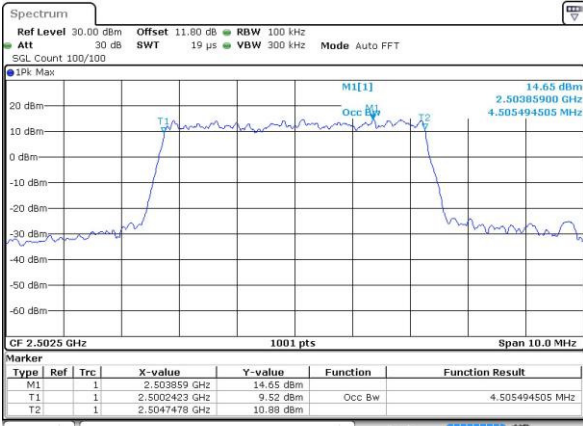

LTE Band 7

Lowest Channel / 5MHz / QPSK

Date: 6 APR 2017 10:14:10