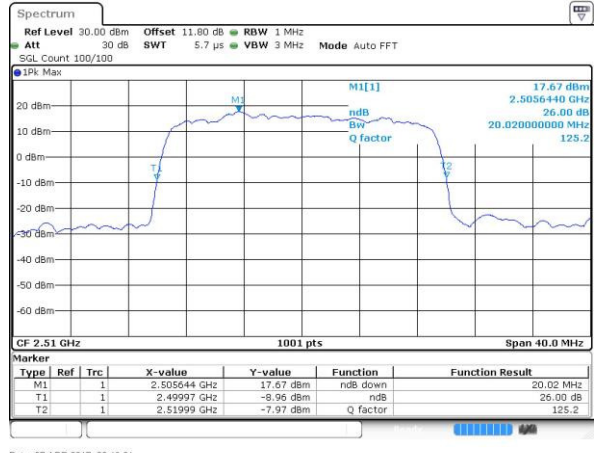

Lowest Channel / 15MHz / 64QAM

Date: 27 APR 2017 22:04:39

Middle Channel / 15MHz / 64QAM

Date: 27 APR 2017 22:08:12

Highest Channel / 15MHz / 64QAM

Date: 27 APR 2017 22:09:27

LTE Band 7

Lowest Channel / 20MHz / 64QAM

Date: 27 APR 2017 22:13:01

Middle Channel / 20MHz / 64QAM

Date: 27 APR 2017 22:16:35

Highest Channel / 20MHz / 64QAM

Date: 27 APR 2017 22:17:49

Occupied Bandwidth

Mode	LTE Band 7 : 99%OBW(MHz)											
BW	1.4MHz		3MHz		5MHz		10MHz		15MHz		20MHz	
Mod.	QPSK	16QAM	QPSK	16QAM	QPSK	16QAM	QPSK	16QAM	QPSK	16QAM	QPSK	16QAM
Lowest CH	-	-	-	-	4.51	4.49	9.05	8.97	13.46	13.46	18.38	18.22
Middle CH	-	-	-	-	4.5	4.49	9.01	9.01	13.46	13.43	18.42	18.5
Highest CH	-	-	-	-	4.51	4.51	9.07	9.01	13.43	13.49	18.34	18.34
BW	1.4MHz		3MHz		5MHz		10MHz		15MHz		20MHz	
Mod.	-	64QAM	-	64QAM	-	64QAM	-	64QAM	-	64QAM	-	64QAM
Lowest CH	-	-	-	-	-	4.51	-	9.01	-	13.43	-	18.26
Middle CH	-	-	-	-	-	4.48	-	9.03	-	13.4	-	18.22
Highest CH	-	-	-	-	-	4.48	-	9.03	-	13.34	-	18.26