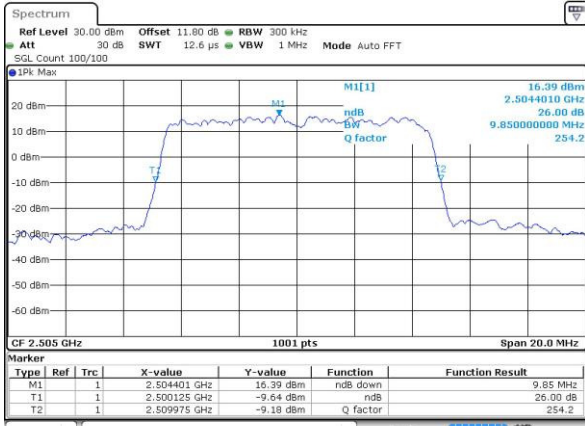

Date: 6 APR 2017 10:21:45

Highest Channel / 5MHz / QPSK

Date: 6 APR 2017 10:24:07

Highest Channel / 5MHz / 16QAM

Date: 6 APR 2017 10:24:18

LTE Band 7

Lowest Channel / 10MHz / QPSK

Date: 6 APR 2017 10:31:15