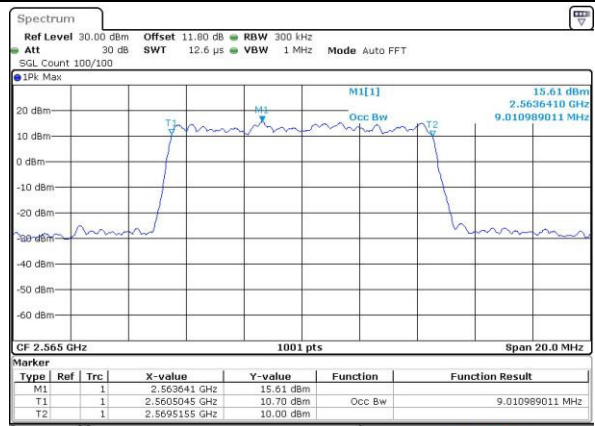

Date: 6 APR 2017 10:21:28

Highest Channel / 5MHz / QPSK

Date: 6 APR 2017 10:23:47

Highest Channel / 5MHz / 16QAM

Date: 6 APR 2017 10:23:57

LTE Band 7

Lowest Channel / 10MHz / QPSK

Date: 6 APR 2017 10:30:55

Lowest Channel / 10MHz / 16QAM

Date: 6 APR 2017 10:31:05

Middle Channel / 10MHz / QPSK

Date: 6 APR 2017 10:38:03

Middle Channel / 10MHz / 16QAM

Date: 6 APR 2017 10:38:13

Highest Channel / 10MHz / QPSK

Date: 6 APR 2017 10:40:32

Highest Channel / 10MHz / 16QAM

Date: 6 APR 2017 10:40:42

LTE Band 7

Lowest Channel / 15MHz / QPSK

Date: 6 APR 2017 10:47:41

Lowest Channel / 15MHz / 16QAM

Date: 6 APR 2017 10:47:52

Middle Channel / 15MHz / QPSK