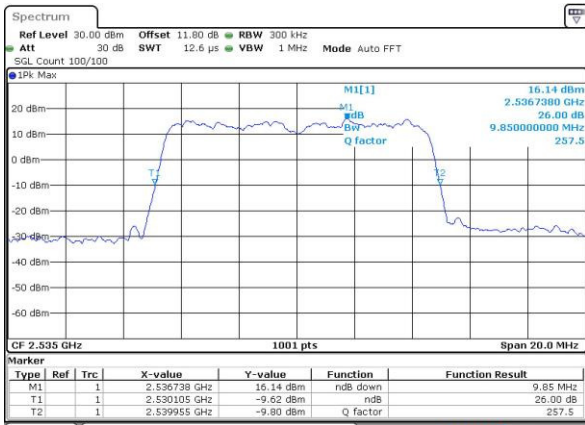

Middle Channel / 10MHz / QPSK

Date: 6 APR 2017 10:38:23