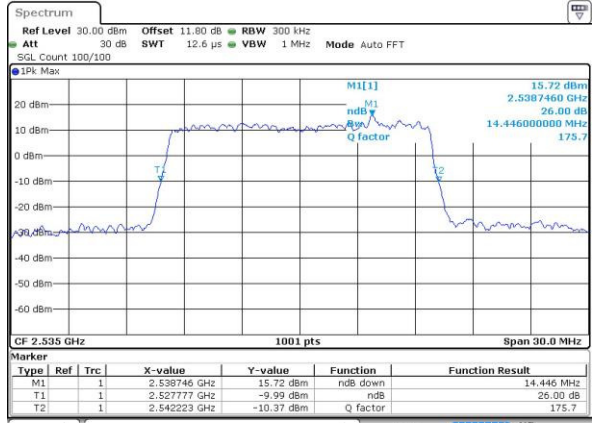

Highest Channel / 20MHz / QPSK

Date: 6 APR 2017 11:14:24

Highest Channel / 20MHz / 16QAM

Date: 6 APR 2017 11:14:34

LTE Band 7

Lowest Channel / 5MHz / 64QAM

Middle Channel / 5MHz / 64QAM

Highest Channel / 5MHz / 64QAM

LTE Band 7

Lowest Channel / 10MHz / 64QAM

Date: 27 APR 2017 21:56:15

Middle Channel / 10MHz / 64QAM

Date: 27 APR 2017 21:59:50

Highest Channel / 10MHz / 64QAM

Date: 27 APR 2017 22:01:04

LTE Band 7

Lowest Channel / 15MHz / 64QAM

Date: 27 APR 2017 22:04:39

Middle Channel / 15MHz / 64QAM

Date: 27 APR 2017 22:08:12

Highest Channel / 15MHz / 64QAM

Date: 27 APR 2017 22:09:27

LTE Band 7

Lowest Channel / 20MHz / 64QAM