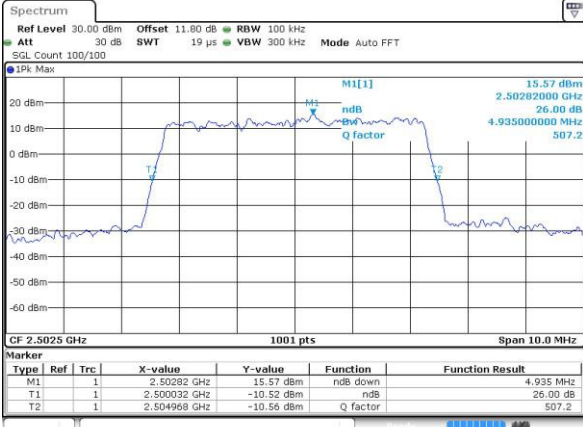

Lowest Channel / Full RB

Date: 27 APR 2017 22:21:27

Middle Channel / 1RB

Date: 27 APR 2017 22:21:36

Middle Channel / Full RB

Date: 27 APR 2017 22:21:47

Highest Channel / 1RB

Date: 27 APR 2017 22:21:59

Highest Channel / Full RB

Date: 27 APR 2017 22:22:09

26dB Bandwidth

Mode	LTE Band 7 : 26dB BW(MHz)											
BW	1.4MHz		3MHz		5MHz		10MHz		15MHz		20MHz	
Mod.	QPSK	16QAM	QPSK	16QAM	QPSK	16QAM	QPSK	16QAM	QPSK	16QAM	QPSK	16QAM
Lowest CH	-	-	-	-	4.94	4.88	9.85	9.75	14.33	14.54	19.94	20.06
Middle CH	-	-	-	-	4.79	4.92	9.85	9.93	14.27	14.24	20.18	20.26
Highest CH	-	-	-	-	4.89	4.81	9.87	9.77	14.36	14.51	20.14	20.26
BW	1.4MHz		3MHz		5MHz		10MHz		15MHz		20MHz	
Mod.	-	64QAM	-	64QAM	-	64QAM	-	64QAM	-	64QAM	-	64QAM
Lowest CH	-	-	-	-	-	4.91	-	9.77	-	14.15	-	20.02
Middle CH	-	-	-	-	-	4.81	-	9.65	-	14.45	-	20.14
Highest CH	-	-	-	-	-	4.97	-	10.03	-	14.33	-	20.14

LTE Band 7

Lowest Channel / 5MHz / QPSK

Date: 6 APR 2017 10:14:31

Lowest Channel / 5MHz / 16QAM

Date: 6 APR 2017 10:14:41

Middle Channel / 5MHz / QPSK

Date: 6 APR 2017 10:21:38

Middle Channel / 5MHz / 16QAM

Date: 6 APR 2017 10:21:45

Highest Channel / 5MHz / QPSK

Date: 6 APR 2017 10:24:07

Highest Channel / 5MHz / 16QAM

Date: 6 APR 2017 10:24:18

LTE Band 7

Lowest Channel / 10MHz / QPSK

Date: 6 APR 2017 10:31:15