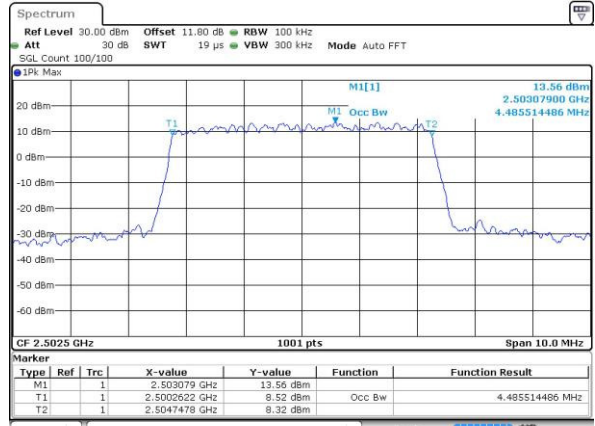

Date: 27 APR 2017 22:13:01

Middle Channel / 20MHz / 64QAM

Date: 27 APR 2017 22:16:35

Highest Channel / 20MHz / 64QAM

Date: 27 APR 2017 22:17:49

Occupied Bandwidth

Mode	LTE Band 7 : 99%OBW(MHz)											
BW	1.4MHz		3MHz		5MHz		10MHz		15MHz		20MHz	
Mod.	QPSK	16QAM	QPSK	16QAM	QPSK	16QAM	QPSK	16QAM	QPSK	16QAM	QPSK	16QAM
Lowest CH	-	-	-	-	4.51	4.49	9.05	8.97	13.46	13.46	18.38	18.22
Middle CH	-	-	-	-	4.5	4.49	9.01	9.01	13.46	13.43	18.42	18.5
Highest CH	-	-	-	-	4.51	4.51	9.07	9.01	13.43	13.49	18.34	18.34
BW	1.4MHz		3MHz		5MHz		10MHz		15MHz		20MHz	
Mod.	-	64QAM	-	64QAM	-	64QAM	-	64QAM	-	64QAM	-	64QAM
Lowest CH	-	-	-	-	-	4.51	-	9.01	-	13.43	-	18.26
Middle CH	-	-	-	-	-	4.48	-	9.03	-	13.4	-	18.22
Highest CH	-	-	-	-	-	4.48	-	9.03	-	13.34	-	18.26

LTE Band 7

Lowest Channel / 5MHz / QPSK

Date: 6 APR 2017 10:14:10

Lowest Channel / 5MHz / 16QAM

Date: 6 APR 2017 10:14:20

Middle Channel / 5MHz / QPSK

Date: 6 APR 2017 10:21:18

Middle Channel / 5MHz / 16QAM