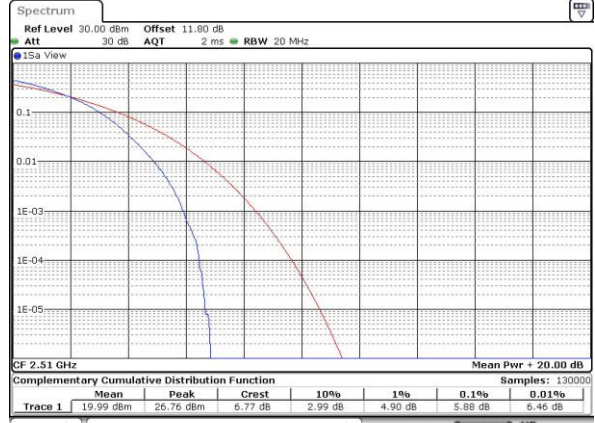

LTE Band 7 / 20MHz / 16QAM

Lowest Channel / 1RB

Date: 6 APR 2017 11:46:27

Lowest Channel / Full RB

Date: 6 APR 2017 11:46:38

Middle Channel / 1RB

Date: 6 APR 2017 11:46:59

Middle Channel / Full RB

Date: 6 APR 2017 11:47:17

Highest Channel / 1RB

Date: 6 APR 2017 11:47:50

Highest Channel / Full RB

Date: 6 APR 2017 11:48:01

LTE Band 7 / 20MHz / 64QAM

Lowest Channel / 1RB

Date: 27 APR 2017 22:21:17

Highest Channel / Full RB

Date: 27 APR 2017 22:22:09

26dB Bandwidth

Mode	LTE Band 7 : 26dB BW(MHz)											
BW	1.4MHz		3MHz		5MHz		10MHz		15MHz		20MHz	
Mod.	QPSK	16QAM	QPSK	16QAM	QPSK	16QAM	QPSK	16QAM	QPSK	16QAM	QPSK	16QAM
Lowest CH	-	-	-	-	4.94	4.88	9.85	9.75	14.33	14.54	19.94	20.06
Middle CH	-	-	-	-	4.79	4.92	9.85	9.93	14.27	14.24	20.18	20.26
Highest CH	-	-	-	-	4.89	4.81	9.87	9.77	14.36	14.51	20.14	20.26
BW	1.4MHz		3MHz		5MHz		10MHz		15MHz		20MHz	
Mod.	-	64QAM	-	64QAM	-	64QAM	-	64QAM	-	64QAM	-	64QAM
Lowest CH	-	-	-	-	-	4.91	-	9.77	-	14.15	-	20.02
Middle CH	-	-	-	-	-	4.81	-	9.65	-	14.45	-	20.14
Highest CH	-	-	-	-	-	4.97	-	10.03	-	14.33	-	20.14