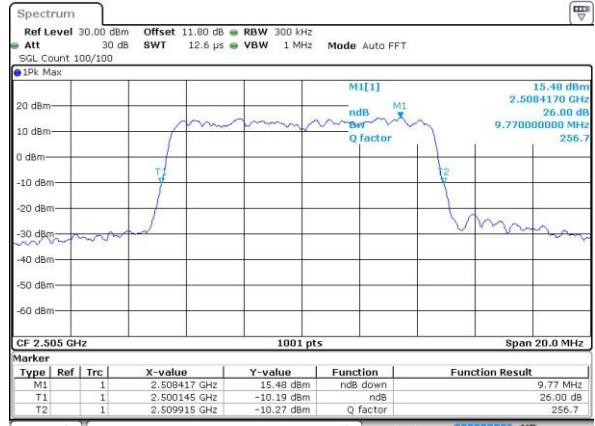

Highest Channel / 20MHz / QPSK

Date: 6 APR 2017 11:14:24

Highest Channel / 20MHz / 16QAM

Date: 6 APR 2017 11:14:34

LTE Band 7

Lowest Channel / 5MHz / 64QAM

Middle Channel / 5MHz / 64QAM

Highest Channel / 5MHz / 64QAM

LTE Band 7

Lowest Channel / 10MHz / 64QAM

Date: 27 APR 2017 21:56:15

Middle Channel / 10MHz / 64QAM

Date: 27 APR 2017 21:59:50

Highest Channel / 10MHz / 64QAM

Date: 27 APR 2017 22:01:04

LTE Band 7