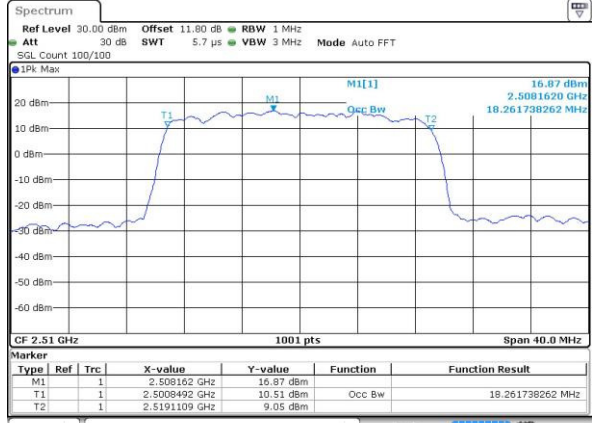

LTE Band 7

Lowest Channel / 10MHz / 64QAM

Date: 27 APR 2017 21:56:05

Middle Channel / 10MHz / 64QAM

Date: 27 APR 2017 21:59:39

Highest Channel / 10MHz / 64QAM

Date: 27 APR 2017 22:00:54

LTE Band 7

Lowest Channel / 15MHz / 64QAM

Middle Channel / 15MHz / 64QAM

Highest Channel / 15MHz / 64QAM

LTE Band 7

Lowest Channel / 20MHz / 64QAM

Date: 27 APR 2017 22:12:50

Middle Channel / 20MHz / 64QAM

Date: 27 APR 2017 22:16:24

Highest Channel / 20MHz / 64QAM

Date: 27 APR 2017 22:17:39

Conducted Band Edge

LTE Band 7 / 5MHz / QPSK

Lowest Band Edge / 1 RB

Date: 6 APR 2017 10:15:50

Highest Band Edge / 1 RB

Date: 6 APR 2017 10:25:27

Lowest Band Edge / Full RB

Date: 6 APR 2017 10:18:09

Highest Band Edge / Full RB

Date: 6 APR 2017 10:27:46

LTE Band 7 / 5MHz / 16QAM

Lowest Band Edge / 1 RB

Date: 6 APR 2017 10:17:00

Highest Band Edge / 1 RB