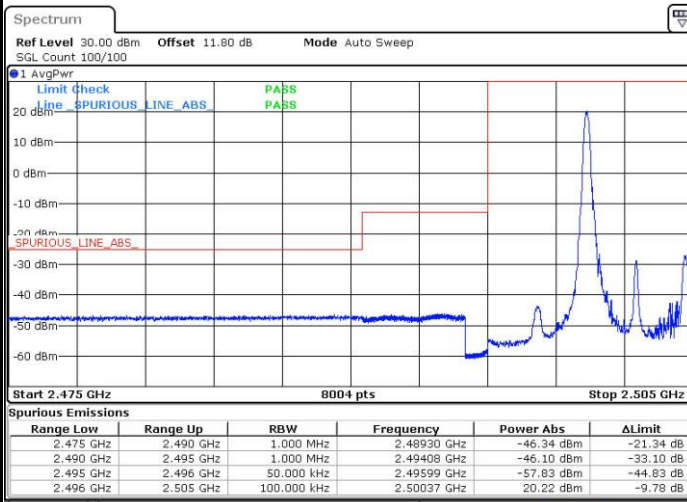

Highest Channel / 20MHz / 64QAM

Date: 27 APR 2017 22:17:39

Conducted Band Edge

LTE Band 7 / 5MHz / QPSK

Lowest Band Edge / 1 RB

Date: 6 APR 2017 10:15:50

Highest Band Edge / 1 RB

Date: 6 APR 2017 10:25:27

Lowest Band Edge / Full RB

Date: 6 APR 2017 10:18:09

Highest Band Edge / Full RB

Date: 6 APR 2017 10:27:46

LTE Band 7 / 5MHz / 16QAM

Lowest Band Edge / 1 RB

Date: 6 APR 2017 10:17:00

Highest Band Edge / 1 RB

Date: 6 APR 2017 10:26:37

Lowest Band Edge / Full RB

Date: 6 APR 2017 10:19:19

Highest Band Edge / Full RB

Date: 6 APR 2017 10:28:56

LTE Band 7 / 5MHz / 64QAM

Lowest Band Edge / 1 RB

Date: 27.APR.2017 21:49:02

Highest Band Edge / 1 RB

Date: 27.APR.2017 21:53:51

Lowest Band Edge / Full RB

Date: 27.APR.2017 21:50:12

Highest Band Edge / Full RB

Date: 27.APR.2017 21:55:00