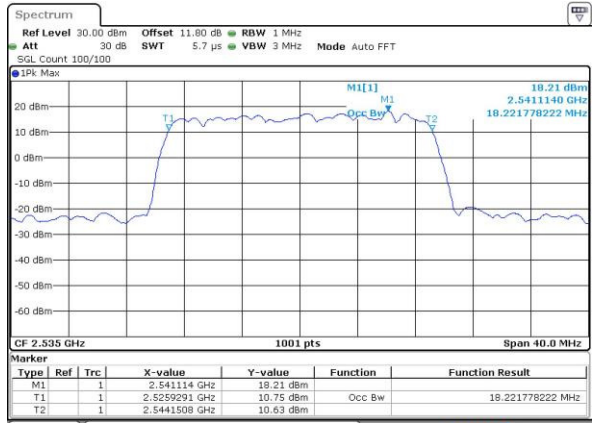

LTE Band 7

Lowest Channel / 10MHz / 64QAM

Date: 27 APR 2017 21:56:05

Middle Channel / 10MHz / 64QAM

Date: 27 APR 2017 21:59:39

Highest Channel / 10MHz / 64QAM

Date: 27 APR 2017 22:00:54

LTE Band 7

Lowest Channel / 15MHz / 64QAM

Middle Channel / 15MHz / 64QAM

Highest Channel / 15MHz / 64QAM

LTE Band 7

Lowest Channel / 20MHz / 64QAM

Date: 27 APR 2017 22:12:50

Middle Channel / 20MHz / 64QAM

Date: 27 APR 2017 22:16:24

Highest Channel / 20MHz / 64QAM

Date: 27 APR 2017 22:17:39

Conducted Band Edge

LTE Band 7 / 5MHz / QPSK

Lowest Band Edge / 1 RB

Date: 6 APR 2017 10:15:50

Highest Band Edge / 1 RB

Date: 6 APR 2017 10:25:27

Lowest Band Edge / Full RB

Date: 6 APR 2017 10:18:09

Highest Band Edge / Full RB

Date: 6 APR 2017 10:27:46

LTE Band 7 / 5MHz / 16QAM

Lowest Band Edge / 1 RB

Date: 6 APR 2017 10:17:00

Highest Band Edge / 1 RB