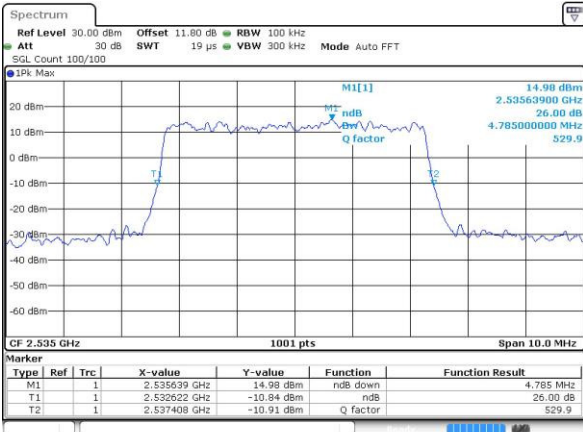

Highest Channel / Full RB

Date: 27 APR 2017 22:22:09

26dB Bandwidth

Mode	LTE Band 7 : 26dB BW(MHz)											
BW	1.4MHz		3MHz		5MHz		10MHz		15MHz		20MHz	
Mod.	QPSK	16QAM	QPSK	16QAM	QPSK	16QAM	QPSK	16QAM	QPSK	16QAM	QPSK	16QAM
Lowest CH	-	-	-	-	4.94	4.88	9.85	9.75	14.33	14.54	19.94	20.06
Middle CH	-	-	-	-	4.79	4.92	9.85	9.93	14.27	14.24	20.18	20.26
Highest CH	-	-	-	-	4.89	4.81	9.87	9.77	14.36	14.51	20.14	20.26
BW	1.4MHz		3MHz		5MHz		10MHz		15MHz		20MHz	
Mod.	-	64QAM	-	64QAM	-	64QAM	-	64QAM	-	64QAM	-	64QAM
Lowest CH	-	-	-	-	-	4.91	-	9.77	-	14.15	-	20.02
Middle CH	-	-	-	-	-	4.81	-	9.65	-	14.45	-	20.14
Highest CH	-	-	-	-	-	4.97	-	10.03	-	14.33	-	20.14

LTE Band 7

Lowest Channel / 5MHz / QPSK

Date: 6 APR 2017 10:14:31

Lowest Channel / 5MHz / 16QAM

Date: 6 APR 2017 10:14:41

Middle Channel / 5MHz / QPSK

Date: 6 APR 2017 10:21:38

Middle Channel / 5MHz / 16QAM

Date: 6 APR 2017 10:21:45

Highest Channel / 5MHz / QPSK

Date: 6 APR 2017 10:24:07

Highest Channel / 5MHz / 16QAM

Date: 6 APR 2017 10:24:18

LTE Band 7

Lowest Channel / 10MHz / QPSK

Date: 6 APR 2017 10:31:15