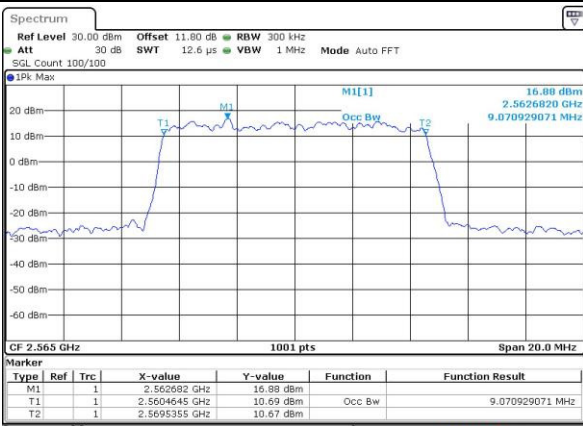

Date: 6 APR 2017 10:21:28

Highest Channel / 5MHz / QPSK

Date: 6 APR 2017 10:23:47

Highest Channel / 5MHz / 16QAM

Date: 6 APR 2017 10:23:57

LTE Band 7

Lowest Channel / 10MHz / QPSK

Date: 6 APR 2017 10:30:55

Lowest Channel / 10MHz / 16QAM

Date: 6 APR 2017 10:31:05

Middle Channel / 10MHz / QPSK

Date: 6 APR 2017 10:38:03

Middle Channel / 10MHz / 16QAM

Date: 6 APR 2017 10:38:13

Highest Channel / 10MHz / QPSK

Date: 6 APR 2017 10:40:32

Highest Channel / 10MHz / 16QAM

Date: 6 APR 2017 10:40:42

LTE Band 7

Lowest Channel / 15MHz / QPSK

Date: 6 APR 2017 10:47:41

Lowest Channel / 15MHz / 16QAM

Date: 6 APR 2017 10:47:52

Middle Channel / 15MHz / QPSK