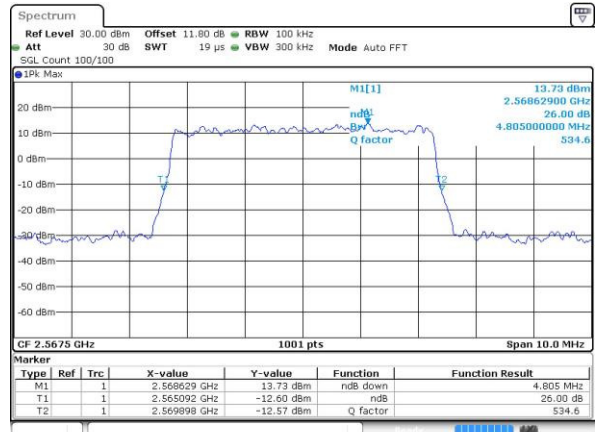

Highest Channel / Full RB

Date: 27 APR 2017 22:22:09

26dB Bandwidth

Mode	LTE Band 7 : 26dB BW(MHz)											
BW	1.4MHz		3MHz		5MHz		10MHz		15MHz		20MHz	
Mod.	QPSK	16QAM	QPSK	16QAM	QPSK	16QAM	QPSK	16QAM	QPSK	16QAM	QPSK	16QAM
Lowest CH	-	-	-	-	4.94	4.88	9.85	9.75	14.33	14.54	19.94	20.06
Middle CH	-	-	-	-	4.79	4.92	9.85	9.93	14.27	14.24	20.18	20.26
Highest CH	-	-	-	-	4.89	4.81	9.87	9.77	14.36	14.51	20.14	20.26
BW	1.4MHz		3MHz		5MHz		10MHz		15MHz		20MHz	
Mod.	-	64QAM	-	64QAM	-	64QAM	-	64QAM	-	64QAM	-	64QAM
Lowest CH	-	-	-	-	-	4.91	-	9.77	-	14.15	-	20.02
Middle CH	-	-	-	-	-	4.81	-	9.65	-	14.45	-	20.14
Highest CH	-	-	-	-	-	4.97	-	10.03	-	14.33	-	20.14

LTE Band 7

Lowest Channel / 5MHz / QPSK

Date: 6 APR 2017 10:14:31

Lowest Channel / 5MHz / 16QAM

Date: 6 APR 2017 10:14:41

Middle Channel / 5MHz / QPSK

Date: 6 APR 2017 10:21:38

Middle Channel / 5MHz / 16QAM

Date: 6 APR 2017 10:21:45

Highest Channel / 5MHz / QPSK

Date: 6 APR 2017 10:24:07

Highest Channel / 5MHz / 16QAM

Date: 6 APR 2017 10:24:18

LTE Band 7

Lowest Channel / 10MHz / QPSK

Date: 6 APR 2017 10:31:15