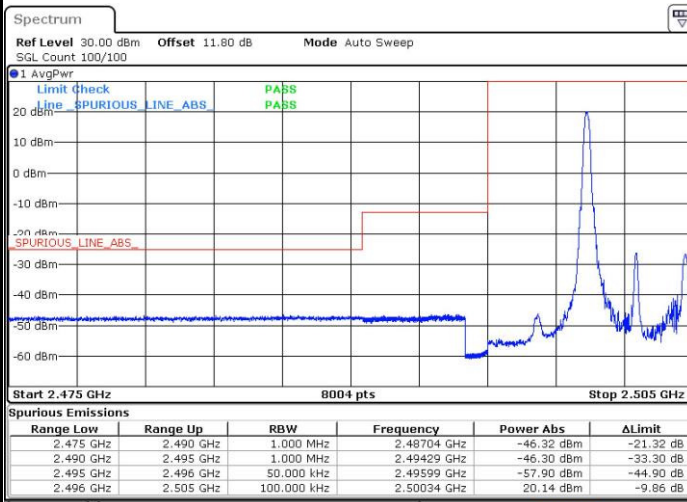

Highest Channel / 20MHz / 64QAM

Date: 27 APR 2017 22:17:39

Conducted Band Edge

LTE Band 7 / 5MHz / QPSK

Lowest Band Edge / 1 RB

Date: 6 APR 2017 10:15:50

Highest Band Edge / 1 RB

Date: 6 APR 2017 10:25:27

Lowest Band Edge / Full RB

Date: 6 APR 2017 10:18:09

Highest Band Edge / Full RB

Date: 6 APR 2017 10:27:46

LTE Band 7 / 5MHz / 16QAM

Lowest Band Edge / 1 RB

Date: 6 APR 2017 10:17:00

Highest Band Edge / 1 RB

Date: 6 APR 2017 10:26:37

Lowest Band Edge / Full RB

Date: 6 APR 2017 10:19:19

Highest Band Edge / Full RB

Date: 6 APR 2017 10:28:56

LTE Band 7 / 5MHz / 64QAM

Lowest Band Edge / 1 RB

Date: 27.APR.2017 21:49:02

Highest Band Edge / 1 RB

Date: 27.APR.2017 21:53:51

Lowest Band Edge / Full RB

Date: 27.APR.2017 21:50:12

Highest Band Edge / Full RB

Date: 27.APR.2017 21:55:00