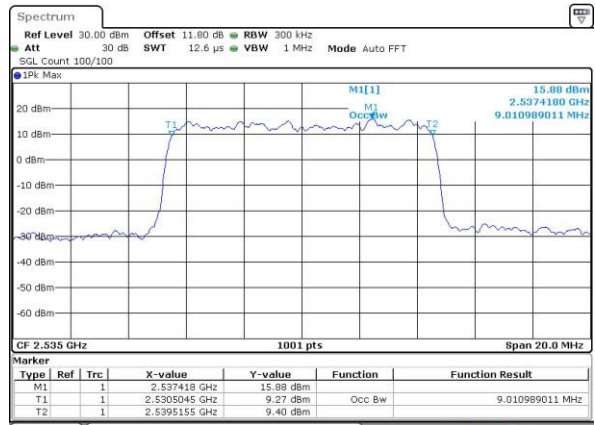

Date: 6 APR 2017 10:21:28

Highest Channel / 5MHz / QPSK

Date: 6 APR 2017 10:23:47

Highest Channel / 5MHz / 16QAM

Date: 6 APR 2017 10:23:57

LTE Band 7

Lowest Channel / 10MHz / QPSK

Date: 6 APR 2017 10:30:55

Lowest Channel / 10MHz / 16QAM

Date: 6 APR 2017 10:31:05

Middle Channel / 10MHz / QPSK

Date: 6 APR 2017 10:38:03

Middle Channel / 10MHz / 16QAM

Date: 6 APR 2017 10:38:13

Highest Channel / 10MHz / QPSK

Date: 6 APR 2017 10:40:32

Highest Channel / 10MHz / 16QAM

Date: 6 APR 2017 10:40:42

LTE Band 7

Lowest Channel / 15MHz / QPSK

Date: 6 APR 2017 10:47:41

Lowest Channel / 15MHz / 16QAM

Date: 6 APR 2017 10:47:52

Middle Channel / 15MHz / QPSK