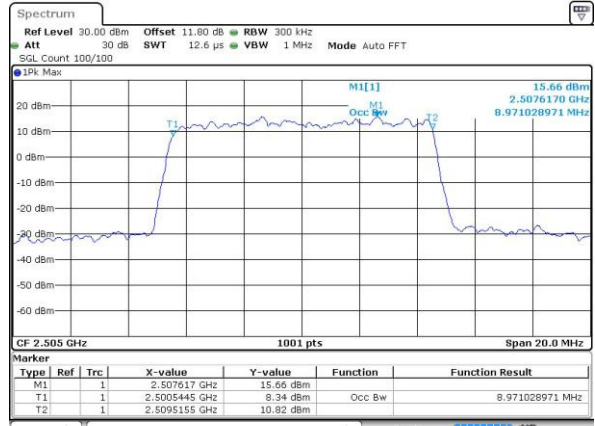

LTE Band 7

Lowest Channel / 5MHz / QPSK

Date: 6 APR 2017 10:14:10

Lowest Channel / 5MHz / 16QAM

Date: 6 APR 2017 10:14:20

Middle Channel / 5MHz / QPSK

Date: 6 APR 2017 10:21:18

Middle Channel / 5MHz / 16QAM

Date: 6 APR 2017 10:21:28

Highest Channel / 5MHz / QPSK

Date: 6 APR 2017 10:23:47

Highest Channel / 5MHz / 16QAM

Date: 6 APR 2017 10:23:57

LTE Band 7

Lowest Channel / 10MHz / QPSK

Date: 6 APR 2017 10:30:55

Lowest Channel / 10MHz / 16QAM

Date: 6 APR 2017 10:31:05

Middle Channel / 10MHz / QPSK

Date: 6 APR 2017 10:38:03

Middle Channel / 10MHz / 16QAM

Date: 6 APR 2017 10:38:13

Highest Channel / 10MHz / QPSK

Date: 6 APR 2017 10:40:32