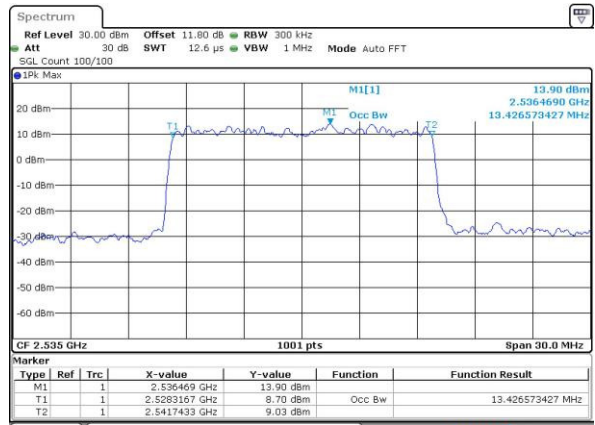

Lowest Channel / 10MHz / 16QAM

Date: 6 APR 2017 10:31:05

Middle Channel / 10MHz / QPSK

Date: 6 APR 2017 10:38:03

Middle Channel / 10MHz / 16QAM

Date: 6 APR 2017 10:38:13

Highest Channel / 10MHz / QPSK

Date: 6 APR 2017 10:40:32

Highest Channel / 10MHz / 16QAM

Date: 6 APR 2017 10:40:42

LTE Band 7

Lowest Channel / 15MHz / QPSK

Date: 6 APR 2017 10:47:41

Lowest Channel / 15MHz / 16QAM

Date: 6 APR 2017 10:47:52

Middle Channel / 15MHz / QPSK

Date: 6 APR 2017 10:54:49

Middle Channel / 15MHz / 16QAM

Date: 6 APR 2017 10:55:00

Highest Channel / 15MHz / QPSK

Date: 6 APR 2017 10:57:18

Highest Channel / 15MHz / 16QAM

Date: 6 APR 2017 10:57:29

LTE Band 7