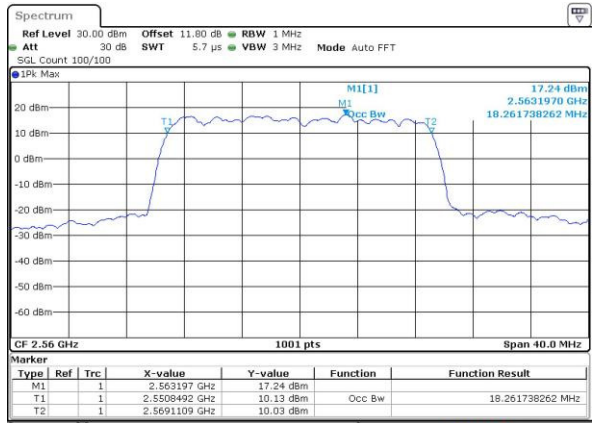

LTE Band 7

Lowest Channel / 10MHz / 64QAM

Date: 27 APR 2017 21:56:05

Middle Channel / 10MHz / 64QAM

Date: 27 APR 2017 21:59:39

Highest Channel / 10MHz / 64QAM

Date: 27 APR 2017 22:00:54

LTE Band 7

Lowest Channel / 15MHz / 64QAM

Middle Channel / 15MHz / 64QAM

Highest Channel / 15MHz / 64QAM

LTE Band 7

Lowest Channel / 20MHz / 64QAM

Date: 27 APR 2017 22:12:50

Middle Channel / 20MHz / 64QAM

Date: 27 APR 2017 22:16:24

Highest Channel / 20MHz / 64QAM

Date: 27 APR 2017 22:17:39

Conducted Band Edge

LTE Band 7 / 5MHz / QPSK

Lowest Band Edge / 1 RB

Date: 6 APR 2017 10:15:50

Highest Band Edge / 1 RB

Date: 6 APR 2017 10:25:27

Lowest Band Edge / Full RB

Date: 6 APR 2017 10:18:09

Highest Band Edge / Full RB

Date: 6 APR 2017 10:27:46

LTE Band 7 / 5MHz / 16QAM

Lowest Band Edge / 1 RB

Date: 6 APR 2017 10:17:00

Highest Band Edge / 1 RB