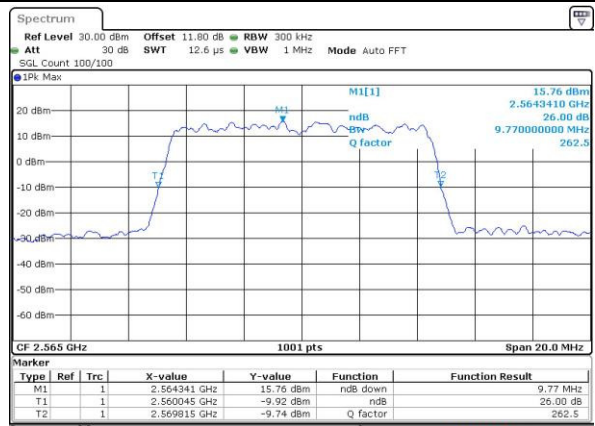

Date: 6 APR 2017 10:21:45

Highest Channel / 5MHz / QPSK

Date: 6 APR 2017 10:24:07

Highest Channel / 5MHz / 16QAM

Date: 6 APR 2017 10:24:18

LTE Band 7

Lowest Channel / 10MHz / QPSK

Date: 6 APR 2017 10:31:15

Lowest Channel / 10MHz / 16QAM

Date: 6 APR 2017 10:31:26

Middle Channel / 10MHz / QPSK

Date: 6 APR 2017 10:38:23

Middle Channel / 10MHz / 16QAM

Date: 6 APR 2017 10:38:34

Highest Channel / 10MHz / QPSK

Date: 6 APR 2017 10:40:52

Highest Channel / 10MHz / 16QAM

Date: 6 APR 2017 10:41:03

LTE Band 7

Lowest Channel / 15MHz / QPSK

Date: 6 APR 2017 10:48:02

Lowest Channel / 15MHz / 16QAM

Date: 6 APR 2017 10:48:13

Middle Channel / 15MHz / QPSK