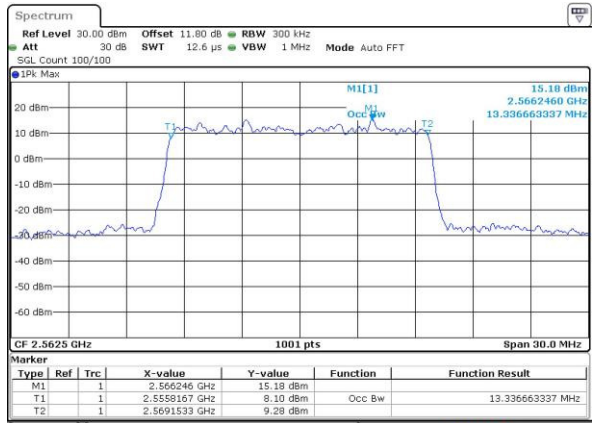

Highest Channel / 20MHz / QPSK

Date: 6 APR 2017 11:14:03

Highest Channel / 20MHz / 16QAM

Date: 6 APR 2017 11:14:13

LTE Band 7

Lowest Channel / 5MHz / 64QAM

Middle Channel / 5MHz / 64QAM

Highest Channel / 5MHz / 64QAM

LTE Band 7

Lowest Channel / 10MHz / 64QAM

Date: 27 APR 2017 21:56:05

Middle Channel / 10MHz / 64QAM

Date: 27 APR 2017 21:59:39

Highest Channel / 10MHz / 64QAM

Date: 27 APR 2017 22:00:54

LTE Band 7

Lowest Channel / 15MHz / 64QAM

Middle Channel / 15MHz / 64QAM

Highest Channel / 15MHz / 64QAM

LTE Band 7

Lowest Channel / 20MHz / 64QAM

Date: 27 APR 2017 22:12:50

Middle Channel / 20MHz / 64QAM

Date: 27 APR 2017 22:16:24

Highest Channel / 20MHz / 64QAM

Date: 27 APR 2017 22:17:39

Conducted Band Edge

LTE Band 7 / 5MHz / QPSK

Lowest Band Edge / 1 RB

Date: 6 APR 2017 10:15:50

Highest Band Edge / 1 RB

Date: 6 APR 2017 10:25:27