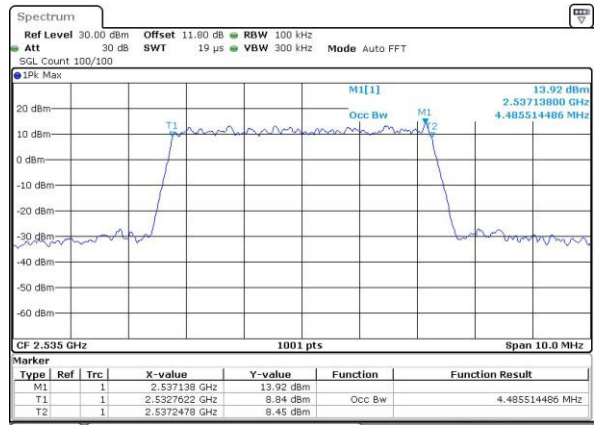

Date: 27 APR 2017 22:13:01

Middle Channel / 20MHz / 64QAM

Date: 27 APR 2017 22:16:35

Highest Channel / 20MHz / 64QAM

Date: 27 APR 2017 22:17:49

Occupied Bandwidth

Mode	LTE Band 7 : 99%OBW(MHz)											
BW	1.4MHz		3MHz		5MHz		10MHz		15MHz		20MHz	
Mod.	QPSK	16QAM	QPSK	16QAM	QPSK	16QAM	QPSK	16QAM	QPSK	16QAM	QPSK	16QAM
Lowest CH	-	-	-	-	4.51	4.49	9.05	8.97	13.46	13.46	18.38	18.22
Middle CH	-	-	-	-	4.5	4.49	9.01	9.01	13.46	13.43	18.42	18.5
Highest CH	-	-	-	-	4.51	4.51	9.07	9.01	13.43	13.49	18.34	18.34
BW	1.4MHz		3MHz		5MHz		10MHz		15MHz		20MHz	
Mod.	-	64QAM	-	64QAM	-	64QAM	-	64QAM	-	64QAM	-	64QAM
Lowest CH	-	-	-	-	-	4.51	-	9.01	-	13.43	-	18.26
Middle CH	-	-	-	-	-	4.48	-	9.03	-	13.4	-	18.22
Highest CH	-	-	-	-	-	4.48	-	9.03	-	13.34	-	18.26

LTE Band 7

Lowest Channel / 5MHz / QPSK

Date: 6 APR 2017 10:14:10

Lowest Channel / 5MHz / 16QAM

Date: 6 APR 2017 10:14:20

Middle Channel / 5MHz / QPSK

Date: 6 APR 2017 10:21:18

Middle Channel / 5MHz / 16QAM

Date: 6 APR 2017 10:21:28

Highest Channel / 5MHz / QPSK

Date: 6 APR 2017 10:23:47

Highest Channel / 5MHz / 16QAM

Date: 6 APR 2017 10:23:57

LTE Band 7

Lowest Channel / 10MHz / QPSK

Date: 6 APR 2017 10:30:55