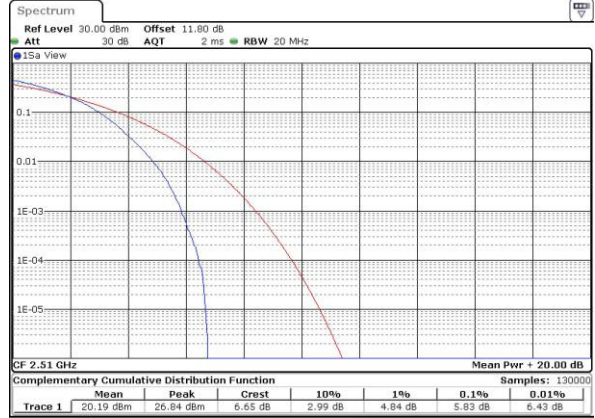

Date: 6 APR 2017 11:47:17

Highest Channel / 1RB

Date: 6 APR 2017 11:47:50

Highest Channel / Full RB

Date: 6 APR 2017 11:48:01

LTE Band 7 / 20MHz / 64QAM

Lowest Channel / 1RB

Date: 27 APR 2017 22:21:17

Lowest Channel / Full RB

Date: 27 APR 2017 22:21:27

Middle Channel / 1RB

Date: 27 APR 2017 22:21:36

Middle Channel / Full RB

Date: 27 APR 2017 22:21:47

Highest Channel / 1RB

Date: 27 APR 2017 22:21:59

Highest Channel / Full RB

Date: 27 APR 2017 22:22:09

26dB Bandwidth

Mode	LTE Band 7 : 26dB BW(MHz)											
BW	1.4MHz		3MHz		5MHz		10MHz		15MHz		20MHz	
Mod.	QPSK	16QAM	QPSK	16QAM	QPSK	16QAM	QPSK	16QAM	QPSK	16QAM	QPSK	16QAM
Lowest CH	-	-	-	-	4.94	4.88	9.85	9.75	14.33	14.54	19.94	20.06
Middle CH	-	-	-	-	4.79	4.92	9.85	9.93	14.27	14.24	20.18	20.26
Highest CH	-	-	-	-	4.89	4.81	9.87	9.77	14.36	14.51	20.14	20.26
BW	1.4MHz		3MHz		5MHz		10MHz		15MHz		20MHz	
Mod.	-	64QAM	-	64QAM	-	64QAM	-	64QAM	-	64QAM	-	64QAM
Lowest CH	-	-	-	-	-	4.91	-	9.77	-	14.15	-	20.02
Middle CH	-	-	-	-	-	4.81	-	9.65	-	14.45	-	20.14
Highest CH	-	-	-	-	-	4.97	-	10.03	-	14.33	-	20.14