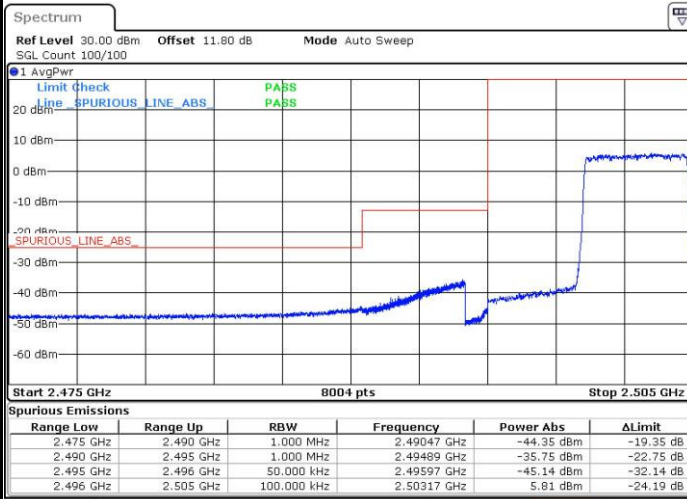

Highest Channel / 20MHz / 64QAM

Date: 27 APR 2017 22:17:39

Conducted Band Edge

LTE Band 7 / 5MHz / QPSK

Lowest Band Edge / 1 RB

Date: 6 APR 2017 10:15:50

Highest Band Edge / 1 RB

Date: 6 APR 2017 10:25:27

Lowest Band Edge / Full RB

Date: 6 APR 2017 10:18:09

Highest Band Edge / Full RB

Date: 6 APR 2017 10:27:46

LTE Band 7 / 5MHz / 16QAM

Lowest Band Edge / 1 RB

Date: 6 APR 2017 10:17:00

Highest Band Edge / 1 RB

Date: 6 APR 2017 10:26:37

Lowest Band Edge / Full RB

Date: 6 APR 2017 10:19:19

Highest Band Edge / Full RB

Date: 6 APR 2017 10:28:56

LTE Band 7 / 5MHz / 64QAM

Lowest Band Edge / 1 RB

Date: 27.APR.2017 21:49:02

Highest Band Edge / 1 RB

Date: 27.APR.2017 21:53:51

Lowest Band Edge / Full RB

Date: 27.APR.2017 21:50:12

Highest Band Edge / Full RB

Date: 27.APR.2017 21:55:00