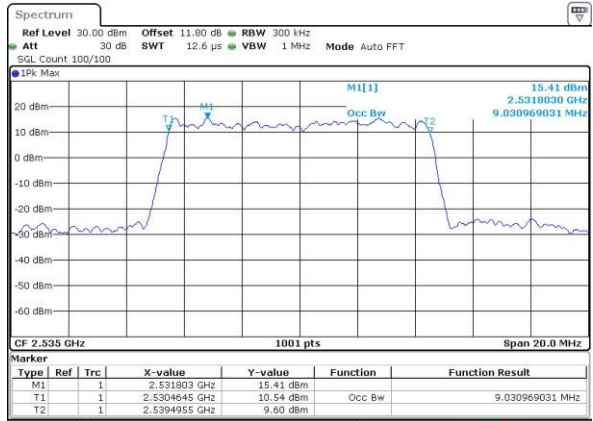

Highest Channel / 20MHz / QPSK

Date: 6 APR 2017 11:14:03

Highest Channel / 20MHz / 16QAM

Date: 6 APR 2017 11:14:13

LTE Band 7

Lowest Channel / 5MHz / 64QAM

Middle Channel / 5MHz / 64QAM

Highest Channel / 5MHz / 64QAM

LTE Band 7

Lowest Channel / 10MHz / 64QAM

Date: 27 APR 2017 21:56:05

Middle Channel / 10MHz / 64QAM

Date: 27 APR 2017 21:59:39

Highest Channel / 10MHz / 64QAM

Date: 27 APR 2017 22:00:54

LTE Band 7