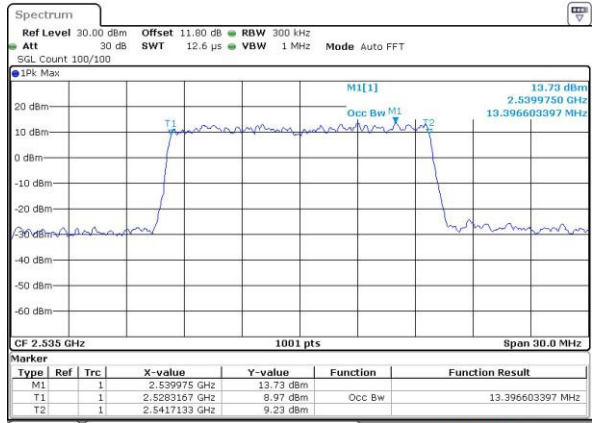

Highest Channel / 20MHz / QPSK

Date: 6 APR 2017 11:14:03

Highest Channel / 20MHz / 16QAM

Date: 6 APR 2017 11:14:13

LTE Band 7

Lowest Channel / 5MHz / 64QAM

Middle Channel / 5MHz / 64QAM

Highest Channel / 5MHz / 64QAM

LTE Band 7

Lowest Channel / 10MHz / 64QAM

Date: 27 APR 2017 21:56:05

Middle Channel / 10MHz / 64QAM

Date: 27 APR 2017 21:59:39

Highest Channel / 10MHz / 64QAM

Date: 27 APR 2017 22:00:54

LTE Band 7

Lowest Channel / 15MHz / 64QAM

Middle Channel / 15MHz / 64QAM

Highest Channel / 15MHz / 64QAM

LTE Band 7

Lowest Channel / 20MHz / 64QAM

Date: 27 APR 2017 22:12:50

Middle Channel / 20MHz / 64QAM

Date: 27 APR 2017 22:16:24

Highest Channel / 20MHz / 64QAM

Date: 27 APR 2017 22:17:39

Conducted Band Edge

LTE Band 7 / 5MHz / QPSK

Lowest Band Edge / 1 RB

Date: 6 APR 2017 10:15:50

Highest Band Edge / 1 RB

Date: 6 APR 2017 10:25:27