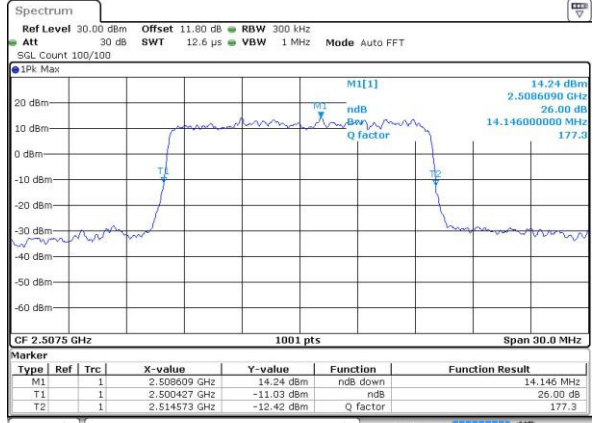

Highest Channel / 20MHz / QPSK

Date: 6 APR 2017 11:14:24

Highest Channel / 20MHz / 16QAM

Date: 6 APR 2017 11:14:34

LTE Band 7

Lowest Channel / 5MHz / 64QAM

Middle Channel / 5MHz / 64QAM

Highest Channel / 5MHz / 64QAM

LTE Band 7

Lowest Channel / 10MHz / 64QAM

Date: 27 APR 2017 21:56:15

Middle Channel / 10MHz / 64QAM

Date: 27 APR 2017 21:59:50

Highest Channel / 10MHz / 64QAM

Date: 27 APR 2017 22:01:04

LTE Band 7

Lowest Channel / 15MHz / 64QAM

Date: 27 APR 2017 22:04:39

Middle Channel / 15MHz / 64QAM

Date: 27 APR 2017 22:08:12

Highest Channel / 15MHz / 64QAM

Date: 27 APR 2017 22:09:27

LTE Band 7

Lowest Channel / 20MHz / 64QAM