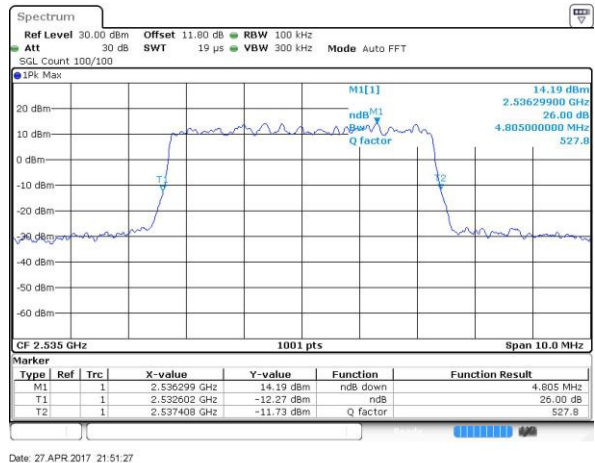

Highest Channel / 20MHz / QPSK

Date: 6 APR 2017 11:14:24

Highest Channel / 20MHz / 16QAM

Date: 6 APR 2017 11:14:34

LTE Band 7

Lowest Channel / 5MHz / 64QAM

Middle Channel / 5MHz / 64QAM

Highest Channel / 5MHz / 64QAM

LTE Band 7

Lowest Channel / 10MHz / 64QAM

Date: 27 APR 2017 21:56:15

Middle Channel / 10MHz / 64QAM

Date: 27 APR 2017 21:59:50

Highest Channel / 10MHz / 64QAM

Date: 27 APR 2017 22:01:04

LTE Band 7