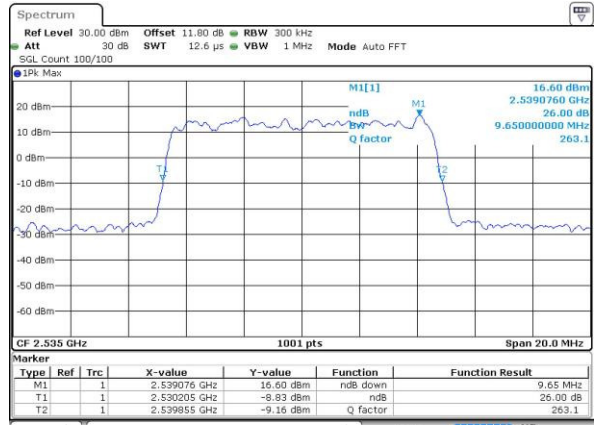

Lowest Channel / 20MHz / QPSK

Date: 6 APR 2017 11:04:47

Lowest Channel / 20MHz / 16QAM

Date: 6 APR 2017 11:04:57

Middle Channel / 20MHz / QPSK

Date: 6 APR 2017 11:11:55

Middle Channel / 20MHz / 16QAM

Date: 6 APR 2017 11:12:05

Highest Channel / 20MHz / QPSK

Date: 6 APR 2017 11:14:24

Highest Channel / 20MHz / 16QAM

Date: 6 APR 2017 11:14:34

LTE Band 7

Lowest Channel / 5MHz / 64QAM

Middle Channel / 5MHz / 64QAM

Highest Channel / 5MHz / 64QAM

LTE Band 7

Lowest Channel / 10MHz / 64QAM

Date: 27 APR 2017 21:56:15

Middle Channel / 10MHz / 64QAM

Date: 27 APR 2017 21:59:50

Highest Channel / 10MHz / 64QAM

Date: 27 APR 2017 22:01:04

LTE Band 7