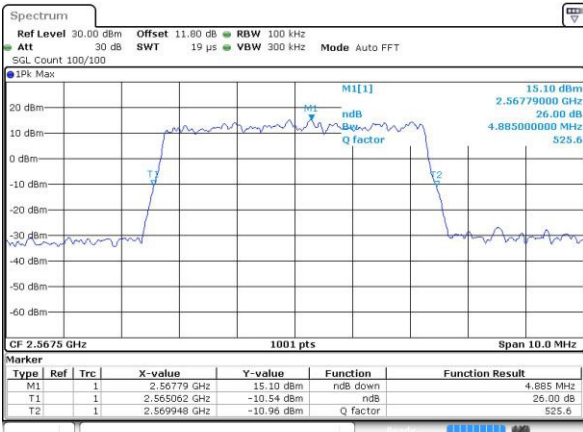

Highest Channel / Full RB

Date: 27 APR 2017 22:22:09

26dB Bandwidth

Mode	LTE Band 7 : 26dB BW(MHz)											
BW	1.4MHz		3MHz		5MHz		10MHz		15MHz		20MHz	
Mod.	QPSK	16QAM	QPSK	16QAM	QPSK	16QAM	QPSK	16QAM	QPSK	16QAM	QPSK	16QAM
Lowest CH	-	-	-	-	4.94	4.88	9.85	9.75	14.33	14.54	19.94	20.06
Middle CH	-	-	-	-	4.79	4.92	9.85	9.93	14.27	14.24	20.18	20.26
Highest CH	-	-	-	-	4.89	4.81	9.87	9.77	14.36	14.51	20.14	20.26
BW	1.4MHz		3MHz		5MHz		10MHz		15MHz		20MHz	
Mod.	-	64QAM	-	64QAM	-	64QAM	-	64QAM	-	64QAM	-	64QAM
Lowest CH	-	-	-	-	-	4.91	-	9.77	-	14.15	-	20.02
Middle CH	-	-	-	-	-	4.81	-	9.65	-	14.45	-	20.14
Highest CH	-	-	-	-	-	4.97	-	10.03	-	14.33	-	20.14

LTE Band 7

Lowest Channel / 5MHz / QPSK

Date: 6 APR 2017 10:14:31

Lowest Channel / 5MHz / 16QAM

Date: 6 APR 2017 10:14:41

Middle Channel / 5MHz / QPSK

Date: 6 APR 2017 10:21:38

Middle Channel / 5MHz / 16QAM

Date: 6 APR 2017 10:21:45

Highest Channel / 5MHz / QPSK

Date: 6 APR 2017 10:24:07

Highest Channel / 5MHz / 16QAM

Date: 6 APR 2017 10:24:18

LTE Band 7

Lowest Channel / 10MHz / QPSK

Date: 6 APR 2017 10:31:15