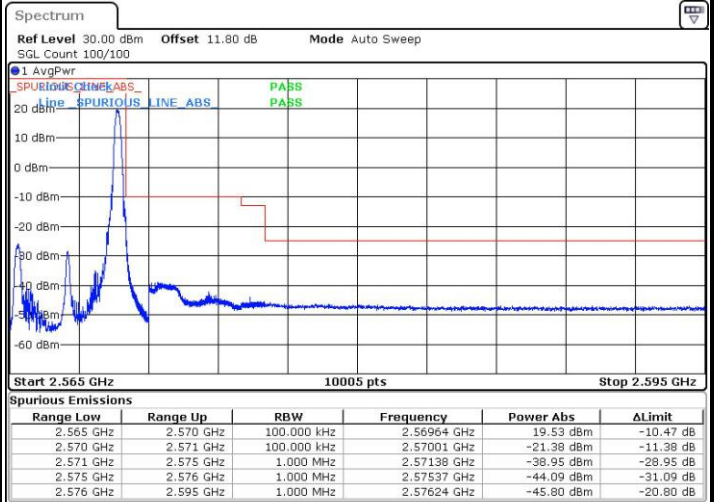

Highest Channel / 20MHz / 64QAM

Date: 27 APR 2017 22:17:39

Conducted Band Edge

LTE Band 7 / 5MHz / QPSK

Lowest Band Edge / 1 RB

Date: 6 APR 2017 10:15:50

Highest Band Edge / 1 RB

Date: 6 APR 2017 10:25:27

Lowest Band Edge / Full RB

Date: 6 APR 2017 10:18:09

Highest Band Edge / Full RB

Date: 6 APR 2017 10:27:46

LTE Band 7 / 5MHz / 16QAM

Lowest Band Edge / 1 RB

Date: 6 APR 2017 10:17:00

Highest Band Edge / 1 RB

Date: 6 APR 2017 10:26:37

Lowest Band Edge / Full RB

Date: 6 APR 2017 10:19:19

Highest Band Edge / Full RB

Date: 6 APR 2017 10:28:56

LTE Band 7 / 5MHz / 64QAM

Lowest Band Edge / 1 RB

Date: 27.APR.2017 21:49:02

Highest Band Edge / 1 RB

Date: 27.APR.2017 21:53:51

Lowest Band Edge / Full RB

Date: 27.APR.2017 21:50:12

Highest Band Edge / Full RB

Date: 27.APR.2017 21:55:00