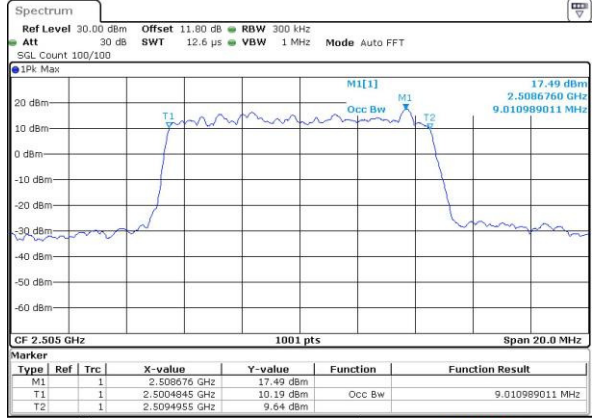

Highest Channel / 20MHz / QPSK

Date: 6 APR 2017 11:14:03

Highest Channel / 20MHz / 16QAM

Date: 6 APR 2017 11:14:13

LTE Band 7

Lowest Channel / 5MHz / 64QAM

Middle Channel / 5MHz / 64QAM

Highest Channel / 5MHz / 64QAM

LTE Band 7

Lowest Channel / 10MHz / 64QAM

Date: 27 APR 2017 21:56:05

Middle Channel / 10MHz / 64QAM

Date: 27 APR 2017 21:59:39

Highest Channel / 10MHz / 64QAM

Date: 27 APR 2017 22:00:54

LTE Band 7