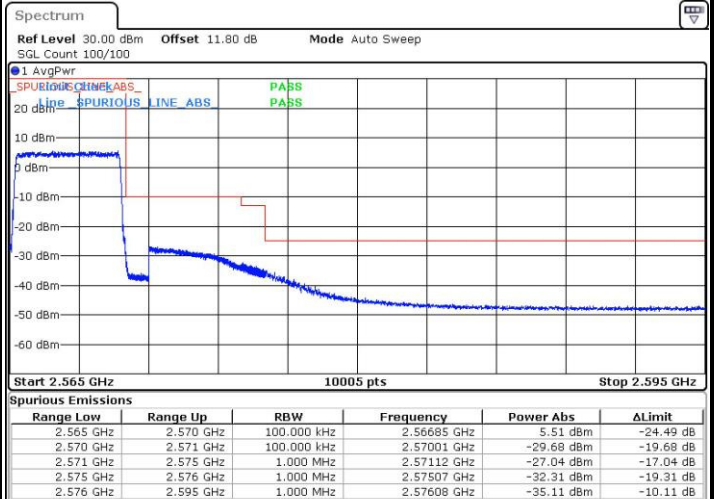

Highest Channel / 20MHz / 64QAM

Date: 27 APR 2017 22:17:39

Conducted Band Edge

LTE Band 7 / 5MHz / QPSK

Lowest Band Edge / 1 RB

Date: 6 APR 2017 10:15:50

Highest Band Edge / 1 RB

Date: 6 APR 2017 10:25:27

Lowest Band Edge / Full RB

Date: 6 APR 2017 10:18:09

Highest Band Edge / Full RB

Date: 6 APR 2017 10:27:46

LTE Band 7 / 5MHz / 16QAM

Lowest Band Edge / 1 RB

Date: 6 APR 2017 10:17:00

Highest Band Edge / 1 RB

Date: 6 APR 2017 10:26:37

Lowest Band Edge / Full RB

Date: 6 APR 2017 10:19:19

Highest Band Edge / Full RB

Date: 6 APR 2017 10:28:56

LTE Band 7 / 5MHz / 64QAM

Lowest Band Edge / 1 RB

Date: 27.APR.2017 21:49:02

Highest Band Edge / 1 RB

Date: 27.APR.2017 21:53:51

Lowest Band Edge / Full RB

Date: 27.APR.2017 21:50:12

Highest Band Edge / Full RB

Date: 27.APR.2017 21:55:00