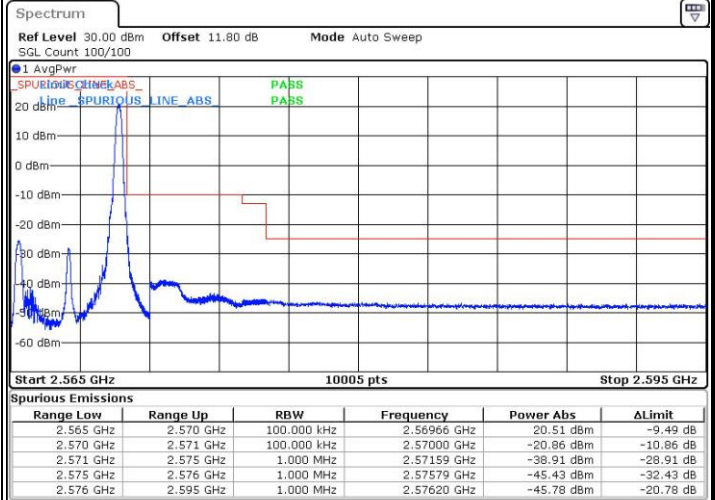

Lowest Channel / 15MHz / 64QAM

Middle Channel / 15MHz / 64QAM

Highest Channel / 15MHz / 64QAM

LTE Band 7

Lowest Channel / 20MHz / 64QAM

Date: 27 APR 2017 22:12:50

Middle Channel / 20MHz / 64QAM

Date: 27 APR 2017 22:16:24

Highest Channel / 20MHz / 64QAM

Date: 27 APR 2017 22:17:39

Conducted Band Edge

LTE Band 7 / 5MHz / QPSK

Lowest Band Edge / 1 RB

Date: 6 APR 2017 10:15:50

Highest Band Edge / 1 RB

Date: 6 APR 2017 10:25:27

Lowest Band Edge / Full RB

Date: 6 APR 2017 10:18:09

Highest Band Edge / Full RB

Date: 6 APR 2017 10:27:46

LTE Band 7 / 5MHz / 16QAM

Lowest Band Edge / 1 RB

Date: 6 APR 2017 10:17:00

Highest Band Edge / 1 RB

Date: 6 APR 2017 10:26:37

Lowest Band Edge / Full RB

Date: 6 APR 2017 10:19:19

Highest Band Edge / Full RB

Date: 6 APR 2017 10:28:56

LTE Band 7 / 5MHz / 64QAM

Lowest Band Edge / 1 RB

Date: 27.APR.2017 21:49:02