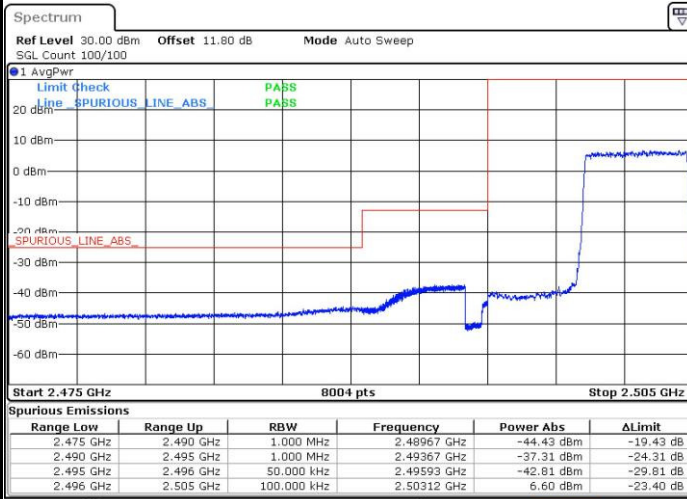

Lowest Channel / 15MHz / 64QAM

Middle Channel / 15MHz / 64QAM

Highest Channel / 15MHz / 64QAM

LTE Band 7

Lowest Channel / 20MHz / 64QAM

Date: 27 APR 2017 22:12:50

Middle Channel / 20MHz / 64QAM

Date: 27 APR 2017 22:16:24

Highest Channel / 20MHz / 64QAM

Date: 27 APR 2017 22:17:39

Conducted Band Edge

LTE Band 7 / 5MHz / QPSK

Lowest Band Edge / 1 RB

Date: 6 APR 2017 10:15:50

Highest Band Edge / 1 RB

Date: 6 APR 2017 10:25:27

Lowest Band Edge / Full RB

Date: 6 APR 2017 10:18:09

Highest Band Edge / Full RB

Date: 6 APR 2017 10:27:46

LTE Band 7 / 5MHz / 16QAM

Lowest Band Edge / 1 RB

Date: 6 APR 2017 10:17:00

Highest Band Edge / 1 RB

Date: 6 APR 2017 10:26:37

Lowest Band Edge / Full RB

Date: 6 APR 2017 10:19:19

Highest Band Edge / Full RB

Date: 6 APR 2017 10:28:56

LTE Band 7 / 5MHz / 64QAM

Lowest Band Edge / 1 RB

Date: 27.APR.2017 21:49:02