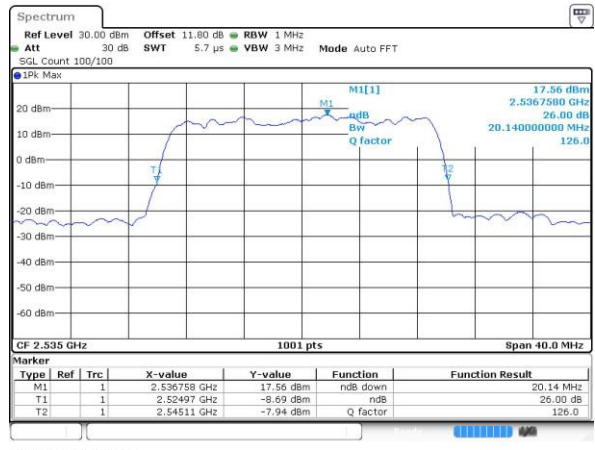

LTE Band 7

Lowest Channel / 10MHz / 64QAM

Date: 27 APR 2017 21:56:15

Middle Channel / 10MHz / 64QAM

Date: 27 APR 2017 21:59:50

Highest Channel / 10MHz / 64QAM

Date: 27 APR 2017 22:01:04

LTE Band 7

Lowest Channel / 15MHz / 64QAM

Date: 27 APR 2017 22:04:39

Middle Channel / 15MHz / 64QAM

Date: 27 APR 2017 22:08:12

Highest Channel / 15MHz / 64QAM

Date: 27 APR 2017 22:09:27

LTE Band 7

Lowest Channel / 20MHz / 64QAM

Date: 27 APR 2017 22:13:01

Middle Channel / 20MHz / 64QAM

Date: 27 APR 2017 22:16:35

Highest Channel / 20MHz / 64QAM

Date: 27 APR 2017 22:17:49

Occupied Bandwidth

Mode	LTE Band 7 : 99%OBW(MHz)											
BW	1.4MHz		3MHz		5MHz		10MHz		15MHz		20MHz	
Mod.	QPSK	16QAM	QPSK	16QAM	QPSK	16QAM	QPSK	16QAM	QPSK	16QAM	QPSK	16QAM
Lowest CH	-	-	-	-	4.51	4.49	9.05	8.97	13.46	13.46	18.38	18.22
Middle CH	-	-	-	-	4.5	4.49	9.01	9.01	13.46	13.43	18.42	18.5
Highest CH	-	-	-	-	4.51	4.51	9.07	9.01	13.43	13.49	18.34	18.34
BW	1.4MHz		3MHz		5MHz		10MHz		15MHz		20MHz	
Mod.	-	64QAM	-	64QAM	-	64QAM	-	64QAM	-	64QAM	-	64QAM
Lowest CH	-	-	-	-	-	4.51	-	9.01	-	13.43	-	18.26
Middle CH	-	-	-	-	-	4.48	-	9.03	-	13.4	-	18.22
Highest CH	-	-	-	-	-	4.48	-	9.03	-	13.34	-	18.26