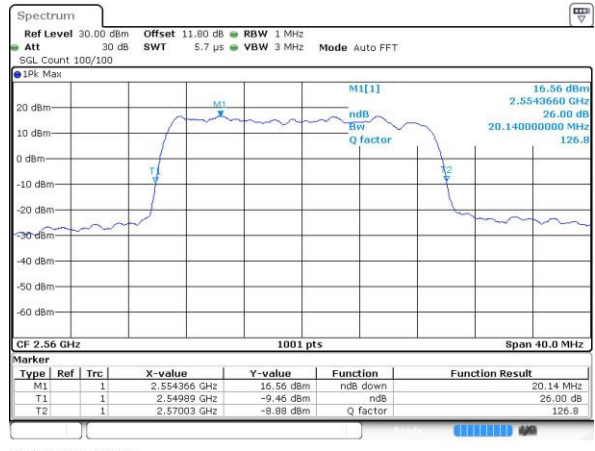

LTE Band 7

Lowest Channel / 10MHz / 64QAM

Date: 27 APR 2017 21:56:15

Middle Channel / 10MHz / 64QAM

Date: 27 APR 2017 21:59:50

Highest Channel / 10MHz / 64QAM

Date: 27 APR 2017 22:01:04

LTE Band 7

Lowest Channel / 15MHz / 64QAM

Date: 27 APR 2017 22:04:39

Middle Channel / 15MHz / 64QAM

Date: 27 APR 2017 22:08:12

Highest Channel / 15MHz / 64QAM

Date: 27 APR 2017 22:09:27

LTE Band 7

Lowest Channel / 20MHz / 64QAM

Date: 27 APR 2017 22:13:01

Middle Channel / 20MHz / 64QAM

Date: 27 APR 2017 22:16:35

Highest Channel / 20MHz / 64QAM

Date: 27 APR 2017 22:17:49

Occupied Bandwidth

Mode	LTE Band 7 : 99%OBW(MHz)											
BW	1.4MHz		3MHz		5MHz		10MHz		15MHz		20MHz	
Mod.	QPSK	16QAM	QPSK	16QAM	QPSK	16QAM	QPSK	16QAM	QPSK	16QAM	QPSK	16QAM
Lowest CH	-	-	-	-	4.51	4.49	9.05	8.97	13.46	13.46	18.38	18.22
Middle CH	-	-	-	-	4.5	4.49	9.01	9.01	13.46	13.43	18.42	18.5
Highest CH	-	-	-	-	4.51	4.51	9.07	9.01	13.43	13.49	18.34	18.34
BW	1.4MHz		3MHz		5MHz		10MHz		15MHz		20MHz	
Mod.	-	64QAM	-	64QAM	-	64QAM	-	64QAM	-	64QAM	-	64QAM
Lowest CH	-	-	-	-	-	4.51	-	9.01	-	13.43	-	18.26
Middle CH	-	-	-	-	-	4.48	-	9.03	-	13.4	-	18.22
Highest CH	-	-	-	-	-	4.48	-	9.03	-	13.34	-	18.26