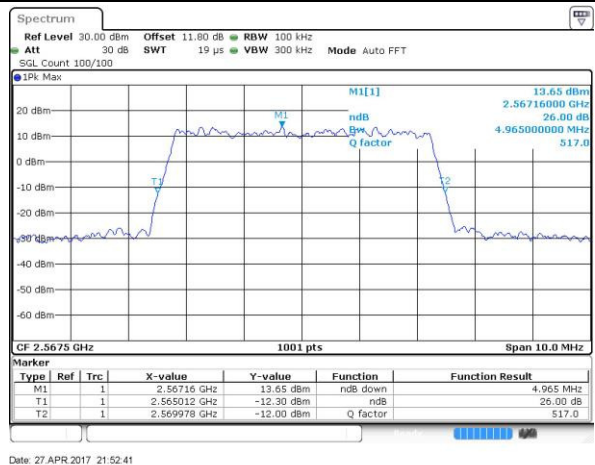

Highest Channel / 20MHz / QPSK

Date: 6 APR 2017 11:14:24

Highest Channel / 20MHz / 16QAM

Date: 6 APR 2017 11:14:34

LTE Band 7

Lowest Channel / 5MHz / 64QAM

Middle Channel / 5MHz / 64QAM

Highest Channel / 5MHz / 64QAM

LTE Band 7

Lowest Channel / 10MHz / 64QAM

Date: 27 APR 2017 21:56:15

Middle Channel / 10MHz / 64QAM

Date: 27 APR 2017 21:59:50

Highest Channel / 10MHz / 64QAM

Date: 27 APR 2017 22:01:04

LTE Band 7