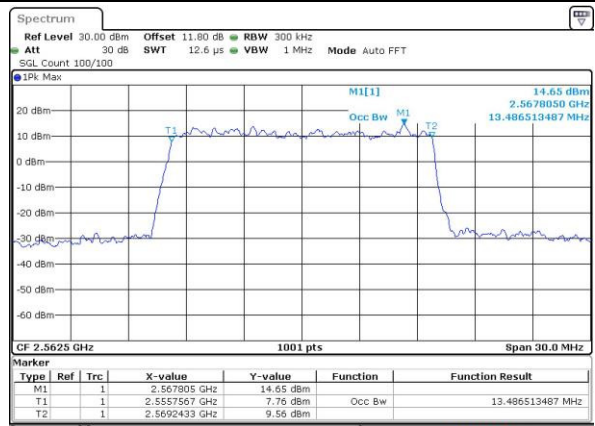

Highest Channel / 10MHz / 16QAM

Date: 6 APR 2017 10:40:42

LTE Band 7

Lowest Channel / 15MHz / QPSK

Date: 6 APR 2017 10:47:41

Lowest Channel / 15MHz / 16QAM

Date: 6 APR 2017 10:47:52

Middle Channel / 15MHz / QPSK

Date: 6 APR 2017 10:54:49

Middle Channel / 15MHz / 16QAM

Date: 6 APR 2017 10:55:00

Highest Channel / 15MHz / QPSK

Date: 6 APR 2017 10:57:18

Highest Channel / 15MHz / 16QAM

Date: 6 APR 2017 10:57:29

LTE Band 7