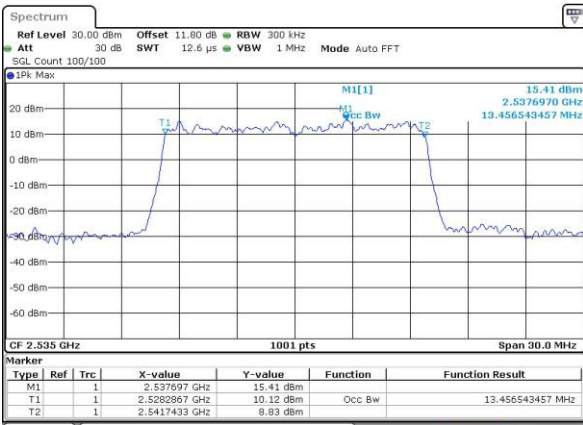

Highest Channel / 10MHz / 16QAM

Date: 6 APR 2017 10:40:42

LTE Band 7

Lowest Channel / 15MHz / QPSK

Date: 6 APR 2017 10:47:41

Lowest Channel / 15MHz / 16QAM

Date: 6 APR 2017 10:47:52

Middle Channel / 15MHz / QPSK

Date: 6 APR 2017 10:54:49

Middle Channel / 15MHz / 16QAM

Date: 6 APR 2017 10:55:00

Highest Channel / 15MHz / QPSK

Date: 6 APR 2017 10:57:18

Highest Channel / 15MHz / 16QAM

Date: 6 APR 2017 10:57:29

LTE Band 7