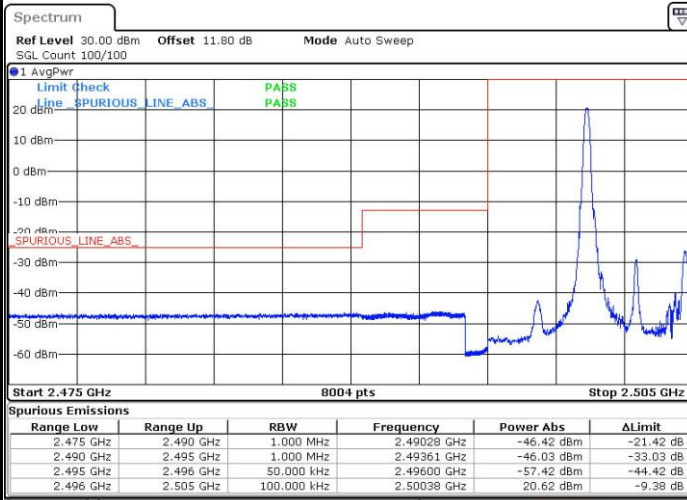

Lowest Channel / 15MHz / 64QAM

Middle Channel / 15MHz / 64QAM

Highest Channel / 15MHz / 64QAM

LTE Band 7

Lowest Channel / 20MHz / 64QAM

Date: 27 APR 2017 22:12:50

Middle Channel / 20MHz / 64QAM

Date: 27 APR 2017 22:16:24

Highest Channel / 20MHz / 64QAM

Date: 27 APR 2017 22:17:39

Conducted Band Edge

LTE Band 7 / 5MHz / QPSK

Lowest Band Edge / 1 RB

Date: 6 APR 2017 10:15:50

Highest Band Edge / 1 RB

Date: 6 APR 2017 10:25:27

Lowest Band Edge / Full RB

Date: 6 APR 2017 10:18:09

Highest Band Edge / Full RB

Date: 6 APR 2017 10:27:46

LTE Band 7 / 5MHz / 16QAM

Lowest Band Edge / 1 RB

Date: 6 APR 2017 10:17:00

Highest Band Edge / 1 RB

Date: 6 APR 2017 10:26:37

Lowest Band Edge / Full RB

Date: 6 APR 2017 10:19:19

Highest Band Edge / Full RB

Date: 6 APR 2017 10:28:56

LTE Band 7 / 5MHz / 64QAM

Lowest Band Edge / 1 RB

Date: 27.APR.2017 21:49:02