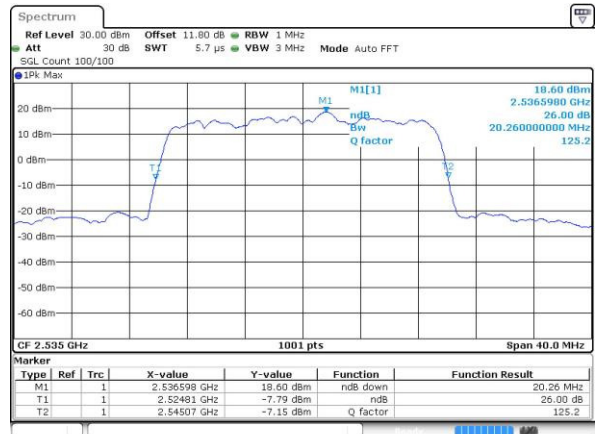

Date: 6 APR 2017 10:55:10

Middle Channel / 15MHz / 16QAM

Date: 6 APR 2017 10:55:20

Highest Channel / 15MHz / QPSK

Date: 6 APR 2017 10:57:39

Highest Channel / 15MHz / 16QAM

Date: 6 APR 2017 10:57:49

LTE Band 7

Lowest Channel / 20MHz / QPSK

Date: 6 APR 2017 11:04:47

Lowest Channel / 20MHz / 16QAM

Date: 6 APR 2017 11:04:57

Middle Channel / 20MHz / QPSK

Date: 6 APR 2017 11:11:55

Middle Channel / 20MHz / 16QAM

Date: 6 APR 2017 11:12:05

Highest Channel / 20MHz / QPSK

Date: 6 APR 2017 11:14:24

Highest Channel / 20MHz / 16QAM

Date: 6 APR 2017 11:14:34

LTE Band 7

Lowest Channel / 5MHz / 64QAM

Middle Channel / 5MHz / 64QAM

Highest Channel / 5MHz / 64QAM