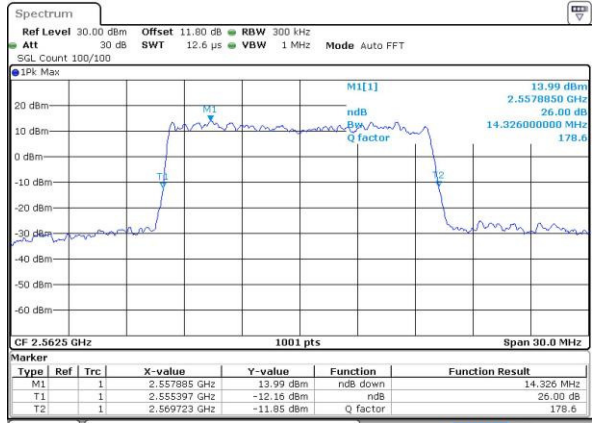

LTE Band 7

Lowest Channel / 10MHz / 64QAM

Date: 27 APR 2017 21:56:15

Middle Channel / 10MHz / 64QAM

Date: 27 APR 2017 21:59:50

Highest Channel / 10MHz / 64QAM

Date: 27 APR 2017 22:01:04

LTE Band 7

Lowest Channel / 15MHz / 64QAM

Date: 27 APR 2017 22:04:39

Middle Channel / 15MHz / 64QAM

Date: 27 APR 2017 22:08:12

Highest Channel / 15MHz / 64QAM

Date: 27 APR 2017 22:09:27

LTE Band 7

Lowest Channel / 20MHz / 64QAM

Date: 27 APR 2017 22:13:01

Middle Channel / 20MHz / 64QAM

Date: 27 APR 2017 22:16:35

Highest Channel / 20MHz / 64QAM

Date: 27 APR 2017 22:17:49

Occupied Bandwidth

Mode	LTE Band 7 : 99%OBW(MHz)											
BW	1.4MHz		3MHz		5MHz		10MHz		15MHz		20MHz	
Mod.	QPSK	16QAM	QPSK	16QAM	QPSK	16QAM	QPSK	16QAM	QPSK	16QAM	QPSK	16QAM
Lowest CH	-	-	-	-	4.51	4.49	9.05	8.97	13.46	13.46	18.38	18.22
Middle CH	-	-	-	-	4.5	4.49	9.01	9.01	13.46	13.43	18.42	18.5
Highest CH	-	-	-	-	4.51	4.51	9.07	9.01	13.43	13.49	18.34	18.34
BW	1.4MHz		3MHz		5MHz		10MHz		15MHz		20MHz	
Mod.	-	64QAM	-	64QAM	-	64QAM	-	64QAM	-	64QAM	-	64QAM
Lowest CH	-	-	-	-	-	4.51	-	9.01	-	13.43	-	18.26
Middle CH	-	-	-	-	-	4.48	-	9.03	-	13.4	-	18.22
Highest CH	-	-	-	-	-	4.48	-	9.03	-	13.34	-	18.26