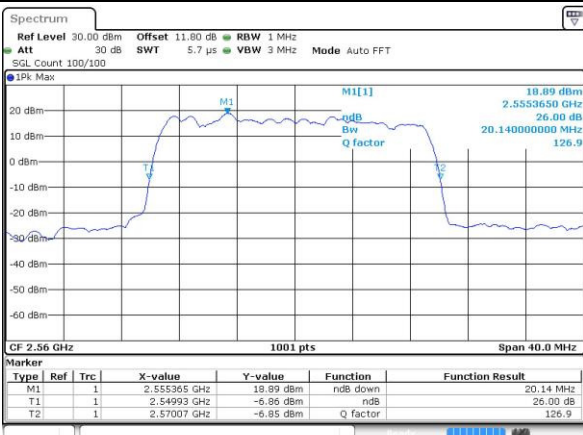

Date: 6 APR 2017 10:55:10

Middle Channel / 15MHz / 16QAM

Date: 6 APR 2017 10:55:20

Highest Channel / 15MHz / QPSK

Date: 6 APR 2017 10:57:39

Highest Channel / 15MHz / 16QAM

Date: 6 APR 2017 10:57:49

LTE Band 7

Lowest Channel / 20MHz / QPSK

Date: 6 APR 2017 11:04:47

Lowest Channel / 20MHz / 16QAM

Date: 6 APR 2017 11:04:57

Middle Channel / 20MHz / QPSK

Date: 6 APR 2017 11:11:55

Middle Channel / 20MHz / 16QAM

Date: 6 APR 2017 11:12:05

Highest Channel / 20MHz / QPSK

Date: 6 APR 2017 11:14:24

Highest Channel / 20MHz / 16QAM

Date: 6 APR 2017 11:14:34

LTE Band 7

Lowest Channel / 5MHz / 64QAM

Middle Channel / 5MHz / 64QAM

Highest Channel / 5MHz / 64QAM