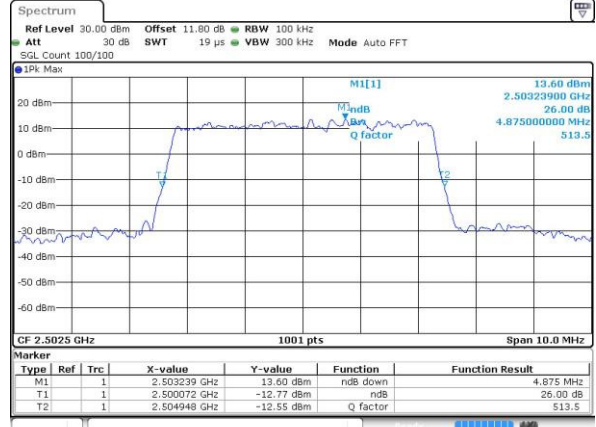

Lowest Channel / Full RB

Date: 27 APR 2017 22:21:27

Middle Channel / 1RB

Date: 27 APR 2017 22:21:36

Middle Channel / Full RB

Date: 27 APR 2017 22:21:47

Highest Channel / 1RB

Date: 27 APR 2017 22:21:59

Highest Channel / Full RB

Date: 27 APR 2017 22:22:09

26dB Bandwidth

Mode	LTE Band 7 : 26dB BW(MHz)											
BW	1.4MHz		3MHz		5MHz		10MHz		15MHz		20MHz	
Mod.	QPSK	16QAM	QPSK	16QAM	QPSK	16QAM	QPSK	16QAM	QPSK	16QAM	QPSK	16QAM
Lowest CH	-	-	-	-	4.94	4.88	9.85	9.75	14.33	14.54	19.94	20.06
Middle CH	-	-	-	-	4.79	4.92	9.85	9.93	14.27	14.24	20.18	20.26
Highest CH	-	-	-	-	4.89	4.81	9.87	9.77	14.36	14.51	20.14	20.26
BW	1.4MHz		3MHz		5MHz		10MHz		15MHz		20MHz	
Mod.	-	64QAM	-	64QAM	-	64QAM	-	64QAM	-	64QAM	-	64QAM
Lowest CH	-	-	-	-	-	4.91	-	9.77	-	14.15	-	20.02
Middle CH	-	-	-	-	-	4.81	-	9.65	-	14.45	-	20.14
Highest CH	-	-	-	-	-	4.97	-	10.03	-	14.33	-	20.14

LTE Band 7

Lowest Channel / 5MHz / QPSK

Date: 6 APR 2017 10:14:31

Lowest Channel / 5MHz / 16QAM

Date: 6 APR 2017 10:14:41

Middle Channel / 5MHz / QPSK

Date: 6 APR 2017 10:21:38

Middle Channel / 5MHz / 16QAM

Date: 6 APR 2017 10:21:45

Highest Channel / 5MHz / QPSK

Date: 6 APR 2017 10:24:07

Highest Channel / 5MHz / 16QAM

Date: 6 APR 2017 10:24:18

LTE Band 7

Lowest Channel / 10MHz / QPSK

Date: 6 APR 2017 10:31:15