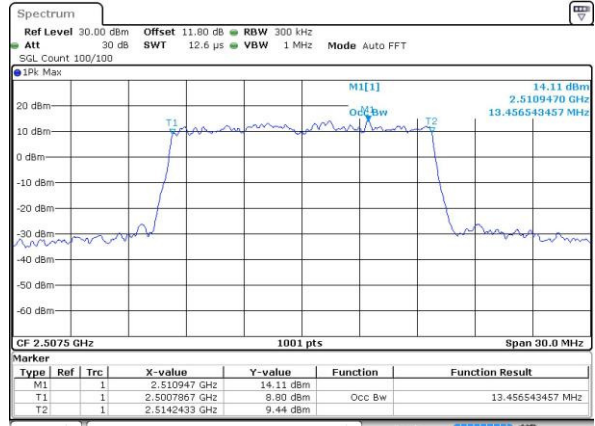

Highest Channel / 10MHz / 16QAM

Date: 6 APR 2017 10:40:42

LTE Band 7

Lowest Channel / 15MHz / QPSK

Date: 6 APR 2017 10:47:41

Lowest Channel / 15MHz / 16QAM

Date: 6 APR 2017 10:47:52

Middle Channel / 15MHz / QPSK

Date: 6 APR 2017 10:54:49

Middle Channel / 15MHz / 16QAM

Date: 6 APR 2017 10:55:00

Highest Channel / 15MHz / QPSK

Date: 6 APR 2017 10:57:18

Highest Channel / 15MHz / 16QAM

Date: 6 APR 2017 10:57:29

LTE Band 7