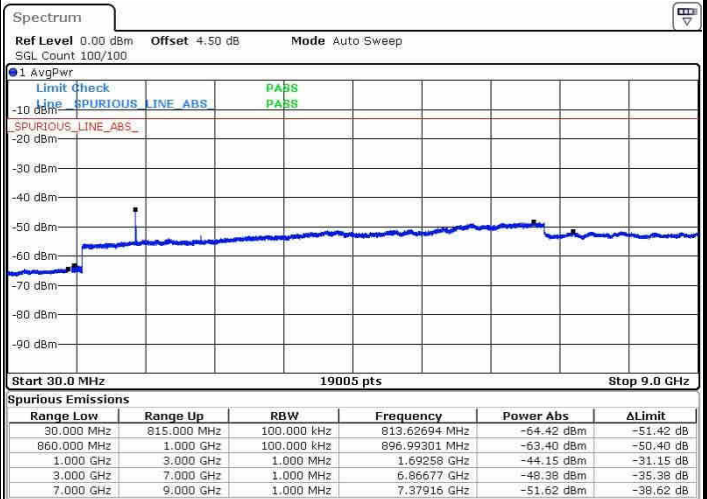

Middle Channel / 16QAM

Date: 22.OCT.2016 01:50:18

LTE Band 26 / 1.4MHz

Highest Channel / QPSK

Date: 22.OCT.2016 01:51:16

Highest Channel / 16QAM

Date: 22.OCT.2016 01:50:47

LTE Band 26 / 3MHz

Lowest Channel / QPSK

Date: 22.OCT.2016 02:16:42

Lowest Channel / 16QAM

Date: 22.OCT.2016 02:15:08

LTE Band 26 / 3MHz

Middle Channel / QPSK

Middle Channel / 16QAM

Date: 22.OCT.2016 02:17:30

Date: 22.OCT.2016 02:18:03

Highest Channel / QPSK

Highest Channel / 16QAM

Date: 22.OCT.2016 02:19:27

Date: 22.OCT.2016 02:18:43

LTE Band 26 / 5MHz

Lowest Channel / QPSK

Lowest Channel / 16QAM

Date: 22.OCT.2016 02:42:46

Date: 22.OCT.2016 02:42:20

Middle Channel / QPSK

Middle Channel / 16QAM

Date: 22.OCT.2016 02:43:13

Date: 22.OCT.2016 02:43:43

LTE Band 26 / 5MHz

Highest Channel / QPSK