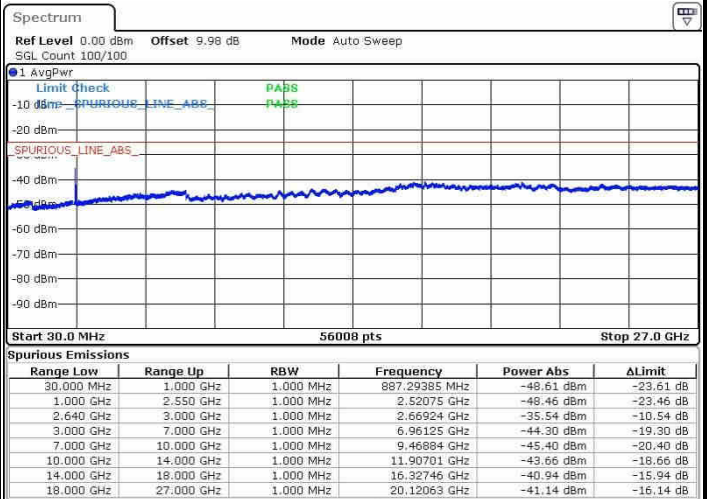

Highest Channel / QPSK

Date: 22.OCT.2016 00:32:42

Highest Channel / 16QAM

Date: 22.OCT.2016 00:38:02

LTE Band 38 / 20MHz

Lowest Channel / QPSK

Date: 22.OCT.2016 01:27:52

Lowest Channel / 16QAM

Date: 22.OCT.2016 01:34:17

LTE Band 38 / 20MHz

Middle Channel / QPSK

Middle Channel / 16QAM

Date: 22.OCT.2016 01:29:35

Date: 22.OCT.2016 01:35:09

Highest Channel / QPSK

Highest Channel / 16QAM