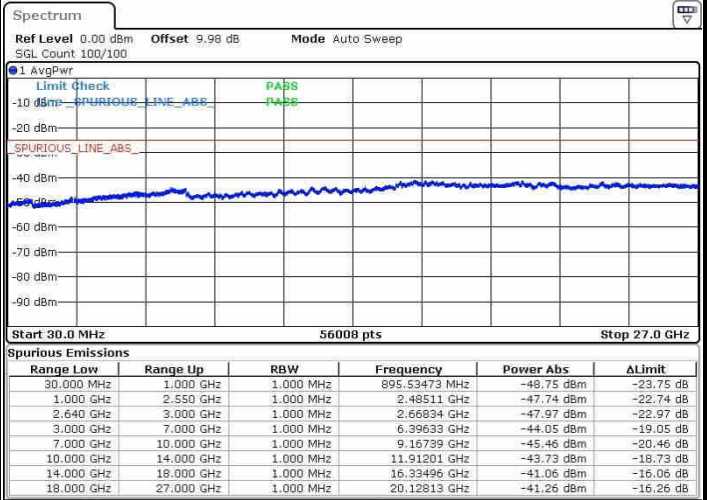

LTE Band 38 / 10MHz

Lowest Channel / QPSK

Date: 21.OCT.2016 23:45:24

Lowest Channel / 16QAM

Date: 21.OCT.2016 23:50:56

LTE Band 38 / 10MHz

Middle Channel / QPSK

Middle Channel / 16QAM

Date: 21.OCT.2016 23:47:13

Date: 21.OCT.2016 23:51:47

Highest Channel / QPSK

Highest Channel / 16QAM

Date: 21.OCT.2016 23:48:58

Date: 21.OCT.2016 23:52:48

LTE Band 38 / 15MHz

Lowest Channel / QPSK

Lowest Channel / 16QAM

Date: 22.OCT.2016 00:30:07

Date: 22.OCT.2016 00:34:56

Middle Channel / QPSK

Middle Channel / 16QAM

Date: 22.OCT.2016 00:31:51

Date: 22.OCT.2016 00:36:56

LTE Band 38 / 15MHz

Highest Channel / QPSK

Date: 22.OCT.2016 00:32:42

Highest Channel / 16QAM

Date: 22.OCT.2016 00:38:02

LTE Band 38 / 20MHz

Lowest Channel / QPSK

Date: 22.OCT.2016 01:27:52

Lowest Channel / 16QAM