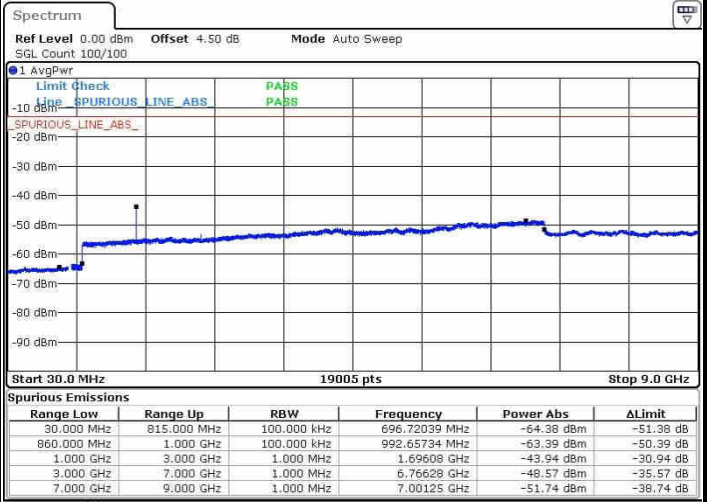

Date: 21.OCT.2016 17:30:36

LTE Band 26 / 1.4MHz

Lowest Channel / QPSK

Date: 22.OCT.2016 01:48:58

Lowest Channel / 16QAM

Date: 22.OCT.2016 01:48:32

Middle Channel / QPSK

Date: 22.OCT.2016 01:48:26

Middle Channel / 16QAM

Date: 22.OCT.2016 01:50:18

LTE Band 26 / 1.4MHz

Highest Channel / QPSK

Date: 22.OCT.2016 01:51:16

Highest Channel / 16QAM

Date: 22.OCT.2016 01:50:47

LTE Band 26 / 3MHz

Lowest Channel / QPSK

Date: 22.OCT.2016 02:16:42

Lowest Channel / 16QAM

Date: 22.OCT.2016 02:15:08

LTE Band 26 / 3MHz

Middle Channel / QPSK

Middle Channel / 16QAM

Date: 22.OCT.2016 02:17:30