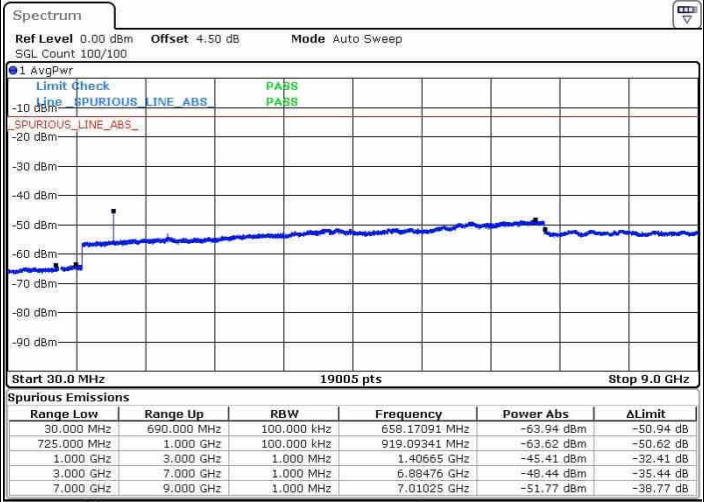

Date: 21.OCT.2016 12:04:05

LTE Band 12 / 5MHz

Highest Channel / QPSK

Date: 21.OCT.2016 12:05:55

Highest Channel / 16QAM

Date: 21.OCT.2016 12:06:50

LTE Band 12 / 10MHz

Lowest Channel / QPSK

Date: 21.OCT.2016 12:18:56

Lowest Channel / 16QAM

Date: 21.OCT.2016 12:19:51

LTE Band 12 / 10MHz

Middle Channel / QPSK

Middle Channel / 16QAM

Date: 21.OCT.2016 12:21:40

Date: 21.OCT.2016 12:20:45

Highest Channel / QPSK

Highest Channel / 16QAM

Date: 21.OCT.2016 12:22:35

Date: 21.OCT.2016 12:23:30

LTE Band 13 / 5MHz

Lowest Channel / QPSK

Lowest Channel / 16QAM

Date: 21.OCT.2016 13:00:20