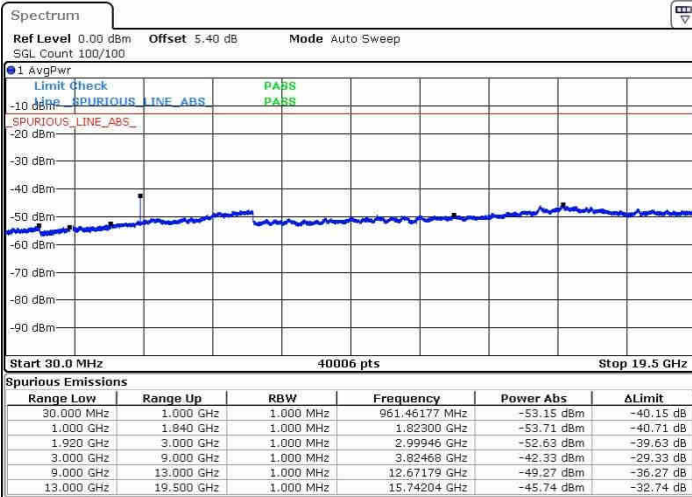

Lowest Channel / 16QAM

Date: 21.OCT.2016 16:21:31

LTE Band 17 / 10MHz

Middle Channel / QPSK

Middle Channel / 16QAM

Date: 21.OCT.2016 16:23:08

Date: 21.OCT.2016 16:24:03

Highest Channel / QPSK

Highest Channel / 16QAM

Date: 21.OCT.2016 16:30:12

Date: 21.OCT.2016 16:31:07

LTE Band 25 / 1.4MHz

Highest Channel / QPSK

Highest Channel / 16QAM

Date: 21.OCT.2016 17:57:41

Date: 21.OCT.2016 17:58:36

LTE Band 25 / 3MHz

Highest Channel / QPSK

Highest Channel / 16QAM

Date: 21.OCT.2016 17:01:17

Date: 21.OCT.2016 17:02:13

LTE Band 25 / 5MHz

Highest Channel / QPSK

Date: 21.OCT.2016 17:08:23