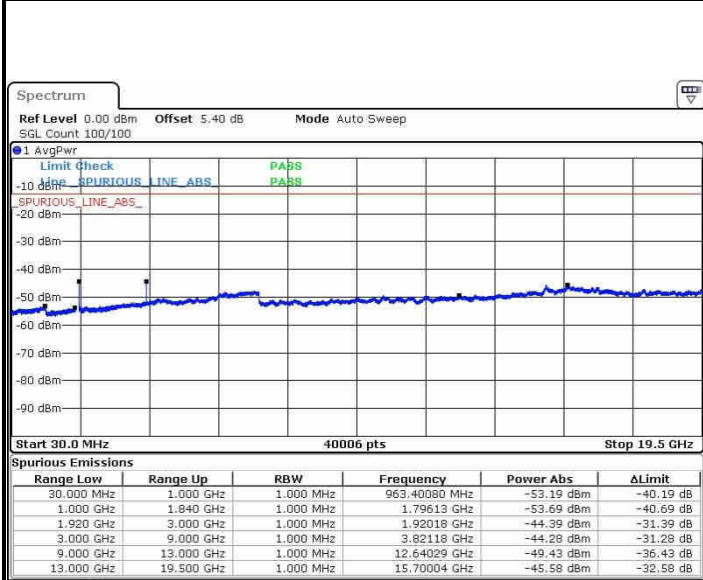

Highest Channel / 16QAM

Date: 21.OCT.2016 16:30:12

Date: 21.OCT.2016 16:31:07

LTE Band 25 / 1.4MHz

Highest Channel / QPSK

Highest Channel / 16QAM

Date: 21.OCT.2016 17:57:41

Date: 21.OCT.2016 17:58:36

LTE Band 25 / 3MHz

Highest Channel / QPSK

Highest Channel / 16QAM

Date: 21.OCT.2016 17:01:17

Date: 21.OCT.2016 17:02:13

LTE Band 25 / 5MHz

Highest Channel / QPSK

Date: 21.OCT.2016 17:08:23

Highest Channel / 16QAM

Date: 21.OCT.2016 17:09:19

LTE Band 25 / 10MHz

Highest Channel / QPSK

Date: 21.OCT.2016 17:15:29

Highest Channel / 16QAM

Date: 21.OCT.2016 17:16:24

LTE Band 25 / 15MHz

Highest Channel / QPSK

Date: 21.OCT.2016 17:22:35

Highest Channel / 16QAM

Date: 21.OCT.2016 17:23:30

LTE Band 25 / 20MHz

Highest Channel / QPSK

Date: 21.OCT.2016 17:29:40

Highest Channel / 16QAM