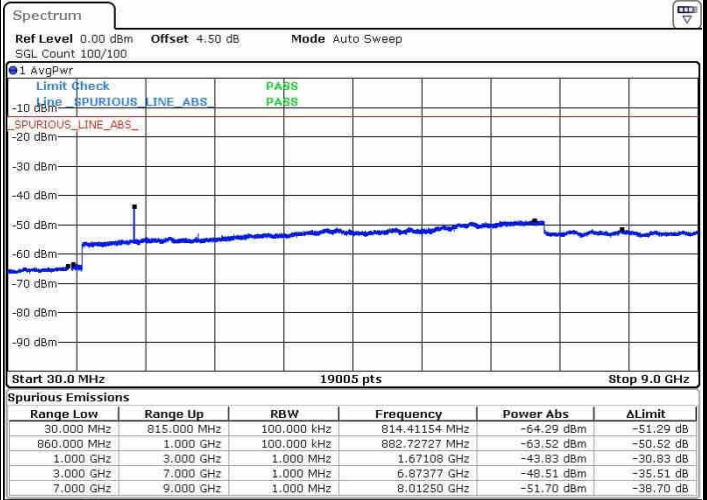

Middle Channel / 16QAM

Date: 22.OCT.2016 01:50:18

LTE Band 26 / 1.4MHz

Highest Channel / QPSK

Date: 22.OCT.2016 01:51:16

Highest Channel / 16QAM

Date: 22.OCT.2016 01:50:47

LTE Band 26 / 3MHz

Lowest Channel / QPSK

Date: 22.OCT.2016 02:16:42

Lowest Channel / 16QAM

Date: 22.OCT.2016 02:15:08

LTE Band 26 / 3MHz

Middle Channel / QPSK

Middle Channel / 16QAM

Date: 22.OCT.2016 02:17:30

Date: 22.OCT.2016 02:18:03

Highest Channel / QPSK

Highest Channel / 16QAM

Date: 22.OCT.2016 02:19:27

Date: 22.OCT.2016 02:18:43

LTE Band 26 / 5MHz

Lowest Channel / QPSK

Lowest Channel / 16QAM