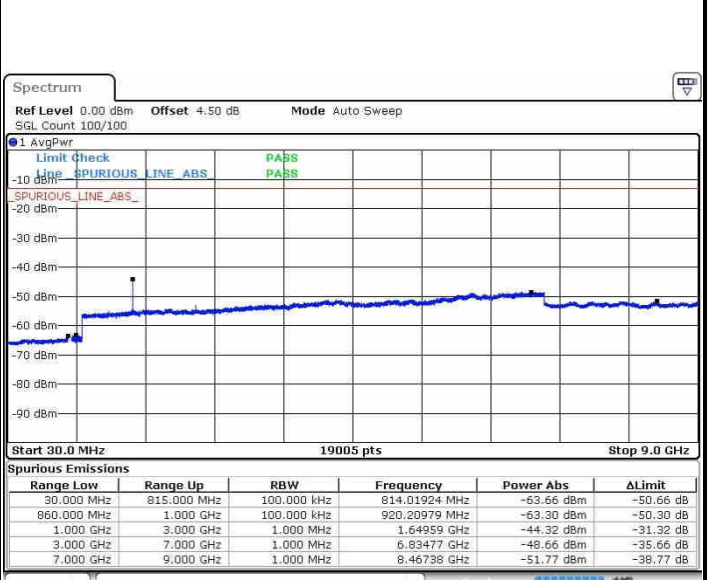

Date: 22.OCT.2016 02:18:03

Highest Channel / QPSK

Highest Channel / 16QAM

Date: 22.OCT.2016 02:19:27

Date: 22.OCT.2016 02:18:43

LTE Band 26 / 5MHz

Lowest Channel / QPSK

Lowest Channel / 16QAM

Date: 22.OCT.2016 02:42:46

Date: 22.OCT.2016 02:42:20

Middle Channel / QPSK

Middle Channel / 16QAM

Date: 22.OCT.2016 02:43:13

Date: 22.OCT.2016 02:43:43

LTE Band 26 / 5MHz

Highest Channel / QPSK

Date: 22.OCT.2016 02:45:09

Highest Channel / 16QAM

Date: 22.OCT.2016 02:44:38

LTE Band 26 / 10MHz

Lowest Channel / QPSK

Date: 22.OCT.2016 02:58:58

Lowest Channel / 16QAM

Date: 22.OCT.2016 02:59:29

LTE Band 26 / 10MHz

Middle Channel / QPSK

Date: 22.OCT.2016 03:01:45

Middle Channel / 16QAM

Date: 22.OCT.2016 03:03:18

Highest Channel / QPSK

Date: 22.OCT.2016 03:04:54

Highest Channel / 16QAM