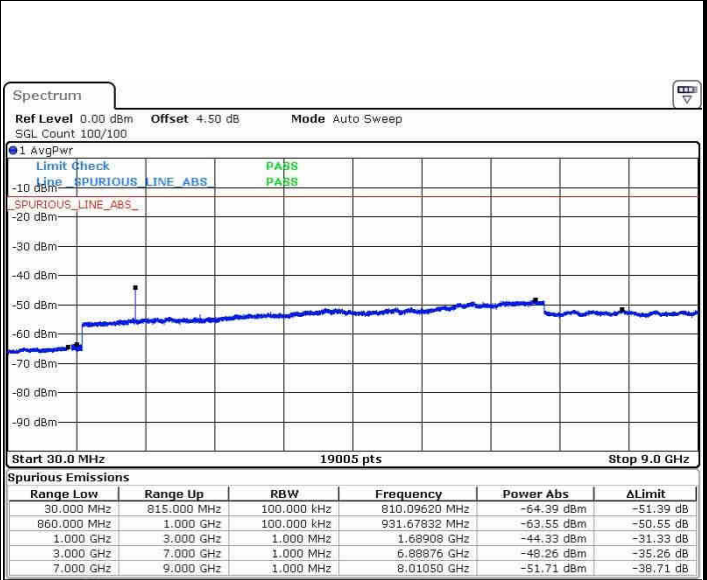

Date: 22.OCT.2016 02:18:03

Highest Channel / QPSK

Highest Channel / 16QAM

Date: 22.OCT.2016 02:19:27

Date: 22.OCT.2016 02:18:43

LTE Band 26 / 5MHz

Lowest Channel / QPSK

Lowest Channel / 16QAM

Date: 22.OCT.2016 02:42:46

Date: 22.OCT.2016 02:42:20

Middle Channel / QPSK

Middle Channel / 16QAM

Date: 22.OCT.2016 02:43:13

Date: 22.OCT.2016 02:43:43

LTE Band 26 / 5MHz

Highest Channel / QPSK

Date: 22.OCT.2016 02:45:09

Highest Channel / 16QAM

Date: 22.OCT.2016 02:44:38

LTE Band 26 / 10MHz

Lowest Channel / QPSK

Date: 22.OCT.2016 02:58:58

Lowest Channel / 16QAM

Date: 22.OCT.2016 02:59:29

LTE Band 26 / 10MHz

Middle Channel / QPSK

Date: 22.OCT.2016 03:01:45

Middle Channel / 16QAM

Date: 22.OCT.2016 03:03:18

Highest Channel / QPSK

Date: 22.OCT.2016 03:04:54

Highest Channel / 16QAM