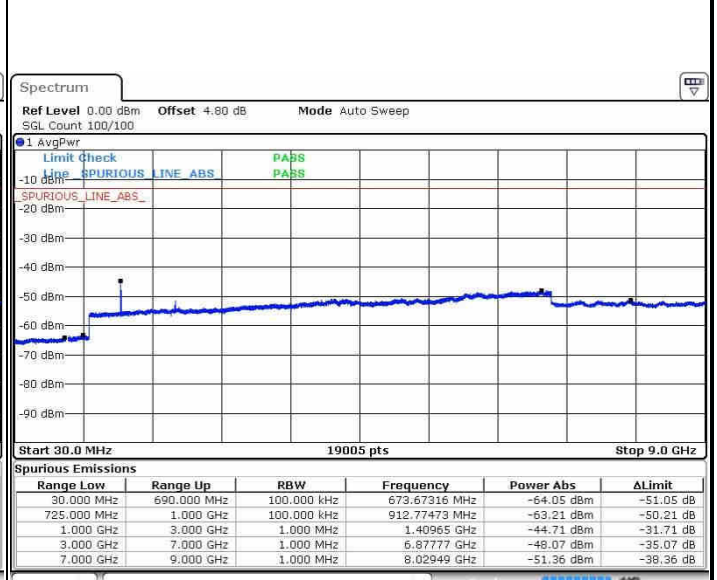

LTE Band 17 / 5MHz

Highest Channel / QPSK

Date: 21.OCT.2016 16:13:31

Highest Channel / 16QAM

Date: 21.OCT.2016 16:14:26

LTE Band 17 / 10MHz

Lowest Channel / QPSK

Date: 21.OCT.2016 16:20:36

Lowest Channel / 16QAM

Date: 21.OCT.2016 16:21:31

LTE Band 17 / 10MHz

Middle Channel / QPSK

Middle Channel / 16QAM

Date: 21.OCT.2016 16:23:08

Date: 21.OCT.2016 16:24:03

Highest Channel / QPSK

Highest Channel / 16QAM

Date: 21.OCT.2016 16:30:12

Date: 21.OCT.2016 16:31:07

LTE Band 25 / 1.4MHz

Highest Channel / QPSK

Highest Channel / 16QAM

Date: 21.OCT.2016 17:57:41

Date: 21.OCT.2016 17:58:36