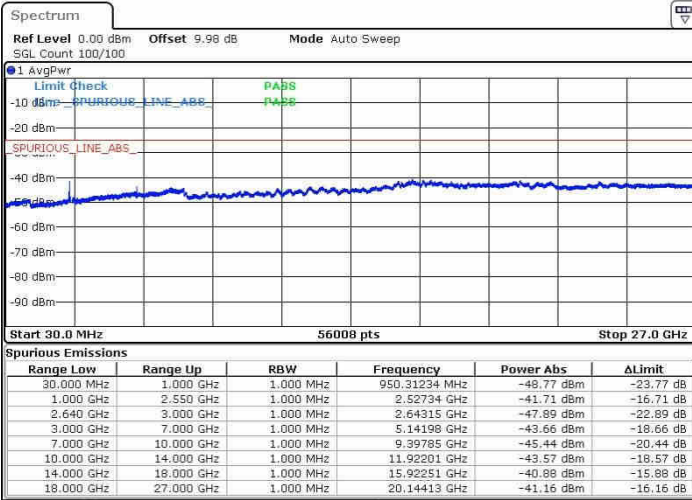

LTE Band 38 / 10MHz

Lowest Channel / QPSK

Date: 21.OCT.2016 23:45:24

Lowest Channel / 16QAM

Date: 21.OCT.2016 23:50:56

LTE Band 38 / 10MHz

Middle Channel / QPSK

Middle Channel / 16QAM

Date: 21.OCT.2016 23:47:13

Date: 21.OCT.2016 23:51:47

Highest Channel / QPSK

Highest Channel / 16QAM

Date: 21.OCT.2016 23:48:58

Date: 21.OCT.2016 23:52:48

LTE Band 38 / 15MHz

Lowest Channel / QPSK

Lowest Channel / 16QAM

Date: 22.OCT.2016 00:30:07

Date: 22.OCT.2016 00:34:56

Middle Channel / QPSK

Middle Channel / 16QAM

Date: 22.OCT.2016 00:31:51

Date: 22.OCT.2016 00:36:56

LTE Band 38 / 15MHz