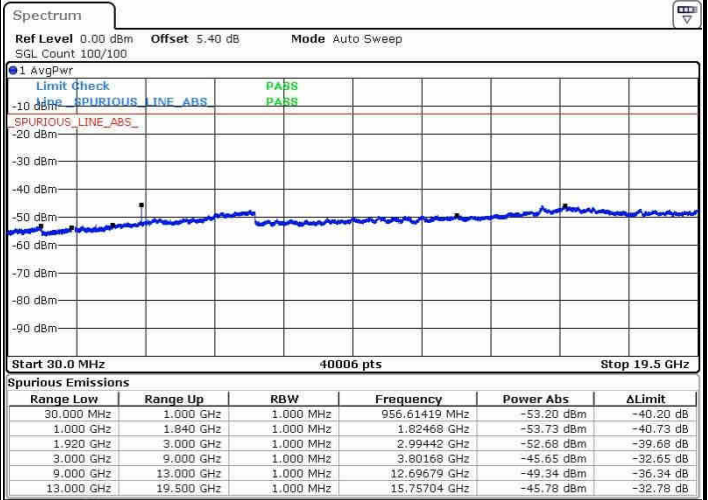

LTE Band 25 / 3MHz

Highest Channel / QPSK

Highest Channel / 16QAM

Date: 21.OCT.2016 17:01:17

Date: 21.OCT.2016 17:02:13

LTE Band 25 / 5MHz

Highest Channel / QPSK

Date: 21.OCT.2016 17:08:23

Highest Channel / 16QAM

Date: 21.OCT.2016 17:09:19

LTE Band 25 / 10MHz

Highest Channel / QPSK

Date: 21.OCT.2016 17:15:29

Highest Channel / 16QAM

Date: 21.OCT.2016 17:16:24

LTE Band 25 / 15MHz

Highest Channel / QPSK

Date: 21.OCT.2016 17:22:35

Highest Channel / 16QAM

Date: 21.OCT.2016 17:23:30

LTE Band 25 / 20MHz

Highest Channel / QPSK

Date: 21.OCT.2016 17:29:40

Highest Channel / 16QAM