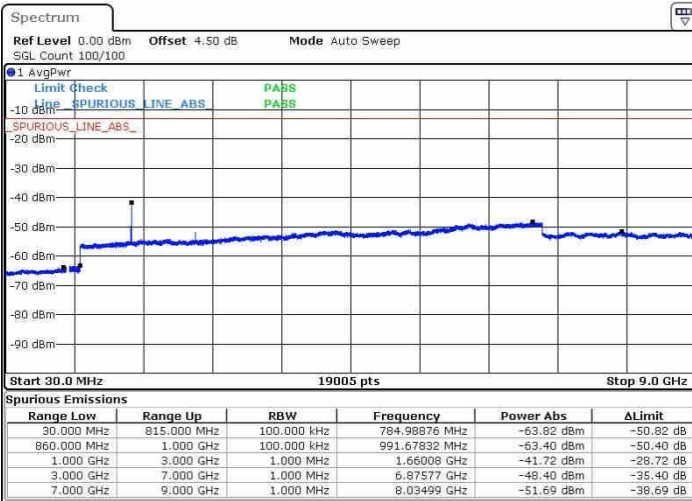

LTE Band 26 / 10MHz

Middle Channel / QPSK

Date: 22.OCT.2016 03:01:45

Middle Channel / 16QAM

Date: 22.OCT.2016 03:03:18

Highest Channel / QPSK

Date: 22.OCT.2016 03:04:54

Highest Channel / 16QAM

Date: 22.OCT.2016 03:03:46

LTE Band 26 / 15MHz

Lowest Channel / QPSK

Lowest Channel / 16QAM

Date: 22.OCT.2016 03:20:01

Date: 22.OCT.2016 03:19:25

Middle Channel / QPSK

Middle Channel / 16QAM

Date: 22.OCT.2016 03:20:33

Date: 22.OCT.2016 03:20:59

LTE Band 38 / 5MHz

Lowest Channel / QPSK

Lowest Channel / 16QAM

Date: 21.OCT.2016 22:26:46

Date: 21.OCT.2016 22:30:46

Middle Channel / QPSK