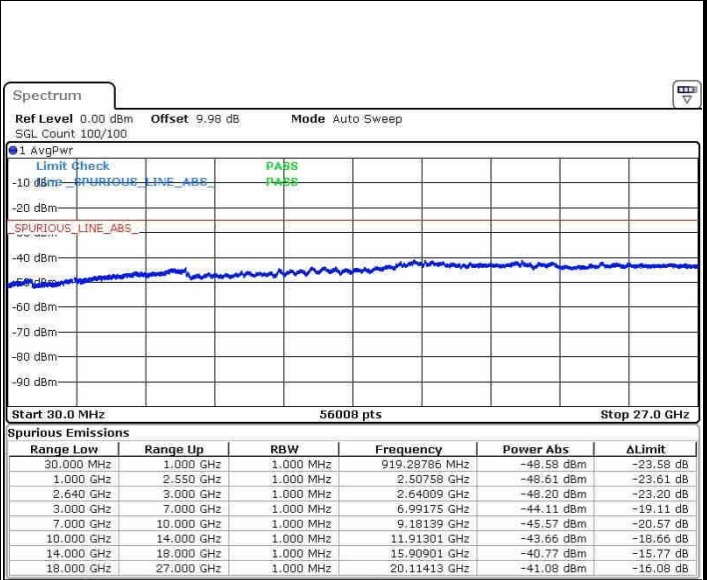

Date: 22.OCT.2016 03:20:33

Date: 22.OCT.2016 03:20:59

LTE Band 38 / 5MHz

Lowest Channel / QPSK

Lowest Channel / 16QAM

Date: 21.OCT.2016 22:26:46

Date: 21.OCT.2016 22:30:46

Middle Channel / QPSK

Middle Channel / 16QAM

Date: 21.OCT.2016 22:28:53

Date: 21.OCT.2016 22:31:48

LTE Band 38 / 5MHz

Highest Channel / QPSK

Date: 21.OCT.2016 22:29:46

Highest Channel / 16QAM

Date: 21.OCT.2016 22:32:52

LTE Band 38 / 10MHz

Lowest Channel / QPSK

Date: 21.OCT.2016 23:45:24

Lowest Channel / 16QAM

Date: 21.OCT.2016 23:50:56

LTE Band 38 / 10MHz

Middle Channel / QPSK

Middle Channel / 16QAM