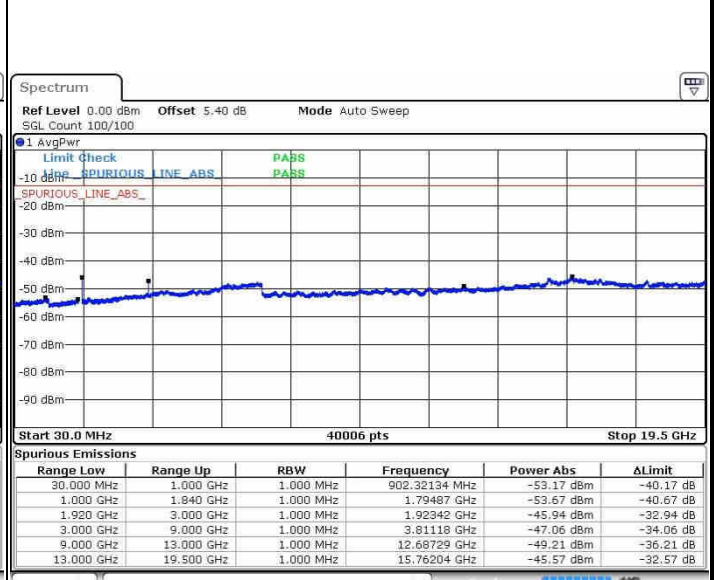

LTE Band 25 / 3MHz

Highest Channel / QPSK

Highest Channel / 16QAM

Date: 21.OCT.2016 17:01:17

Date: 21.OCT.2016 17:02:13

LTE Band 25 / 5MHz

Highest Channel / QPSK

Date: 21.OCT.2016 17:08:23

Highest Channel / 16QAM

Date: 21.OCT.2016 17:09:19

LTE Band 25 / 10MHz

Highest Channel / QPSK

Date: 21.OCT.2016 17:15:29

Highest Channel / 16QAM

Date: 21.OCT.2016 17:16:24

LTE Band 25 / 15MHz

Highest Channel / QPSK

Date: 21.OCT.2016 17:22:35

Highest Channel / 16QAM

Date: 21.OCT.2016 17:23:30

LTE Band 25 / 20MHz

Highest Channel / QPSK

Date: 21.OCT.2016 17:29:40

Highest Channel / 16QAM