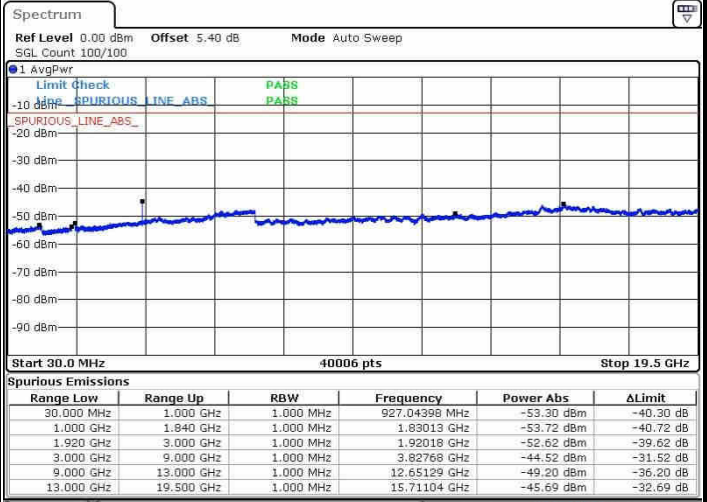

Lowest Channel / 16QAM

Date: 21.OCT.2016 16:21:31

LTE Band 17 / 10MHz

Middle Channel / QPSK

Middle Channel / 16QAM

Date: 21.OCT.2016 16:23:08

Date: 21.OCT.2016 16:24:03

Highest Channel / QPSK

Highest Channel / 16QAM

Date: 21.OCT.2016 16:30:12

Date: 21.OCT.2016 16:31:07

LTE Band 25 / 1.4MHz

Highest Channel / QPSK

Highest Channel / 16QAM

Date: 21.OCT.2016 17:57:41

Date: 21.OCT.2016 17:58:36

LTE Band 25 / 3MHz

Highest Channel / QPSK

Highest Channel / 16QAM

Date: 21.OCT.2016 17:01:17

Date: 21.OCT.2016 17:02:13

LTE Band 25 / 5MHz

Highest Channel / QPSK

Date: 21.OCT.2016 17:08:23

Highest Channel / 16QAM

Date: 21.OCT.2016 17:09:19

LTE Band 25 / 10MHz

Highest Channel / QPSK

Date: 21.OCT.2016 17:15:29

Highest Channel / 16QAM

Date: 21.OCT.2016 17:16:24

LTE Band 25 / 15MHz