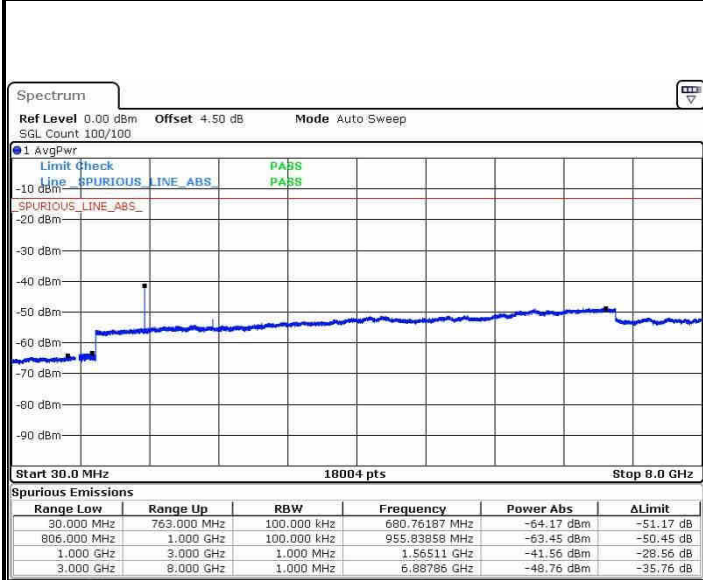

Highest Channel / QPSK

Highest Channel / 16QAM

Date: 21.OCT.2016 12:22:35

Date: 21.OCT.2016 12:23:30

LTE Band 13 / 5MHz

Lowest Channel / QPSK

Lowest Channel / 16QAM

Date: 21.OCT.2016 13:00:20

Date: 21.OCT.2016 13:01:15

Middle Channel / QPSK

Middle Channel / 16QAM

Date: 21.OCT.2016 13:03:05

Date: 21.OCT.2016 13:02:10

LTE Band 13 / 5MHz

Highest Channel / QPSK

Date: 21.OCT.2016 13:03:59

Highest Channel / 16QAM

Date: 21.OCT.2016 13:04:54

LTE Band 13 / 10MHz

Middle Channel / QPSK

Date: 21.OCT.2016 13:07:26

Middle Channel / 16QAM

Date: 21.OCT.2016 13:06:31

LTE Band 17 / 5MHz