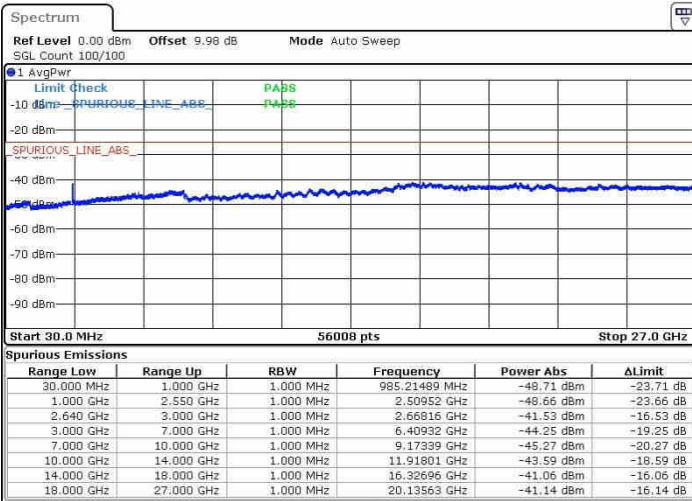

Middle Channel / 16QAM

Date: 21.OCT.2016 22:28:53

Date: 21.OCT.2016 22:31:48

LTE Band 38 / 5MHz

Highest Channel / QPSK

Date: 21.OCT.2016 22:29:46

Highest Channel / 16QAM

Date: 21.OCT.2016 22:32:52

LTE Band 38 / 10MHz

Lowest Channel / QPSK

Date: 21.OCT.2016 23:45:24

Lowest Channel / 16QAM

Date: 21.OCT.2016 23:50:56

LTE Band 38 / 10MHz

Middle Channel / QPSK

Middle Channel / 16QAM

Date: 21.OCT.2016 23:47:13

Date: 21.OCT.2016 23:51:47

Highest Channel / QPSK

Highest Channel / 16QAM

Date: 21.OCT.2016 23:48:58

Date: 21.OCT.2016 23:52:48

LTE Band 38 / 15MHz

Lowest Channel / QPSK