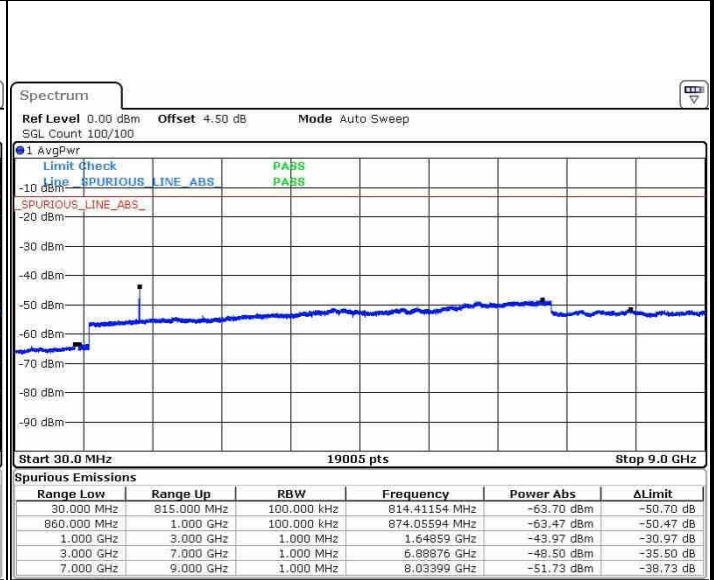

Highest Channel / QPSK

Date: 21.OCT.2016 17:22:35

Highest Channel / 16QAM

Date: 21.OCT.2016 17:23:30

LTE Band 25 / 20MHz

Highest Channel / QPSK

Date: 21.OCT.2016 17:29:40

Highest Channel / 16QAM

Date: 21.OCT.2016 17:30:36

LTE Band 26 / 1.4MHz

Lowest Channel / QPSK

Date: 22.OCT.2016 01:48:58

Lowest Channel / 16QAM

Date: 22.OCT.2016 01:48:32

Middle Channel / QPSK

Date: 22.OCT.2016 01:48:26

Middle Channel / 16QAM

Date: 22.OCT.2016 01:50:18

LTE Band 26 / 1.4MHz

Highest Channel / QPSK

Date: 22.OCT.2016 01:51:16

Highest Channel / 16QAM

Date: 22.OCT.2016 01:50:47

LTE Band 26 / 3MHz