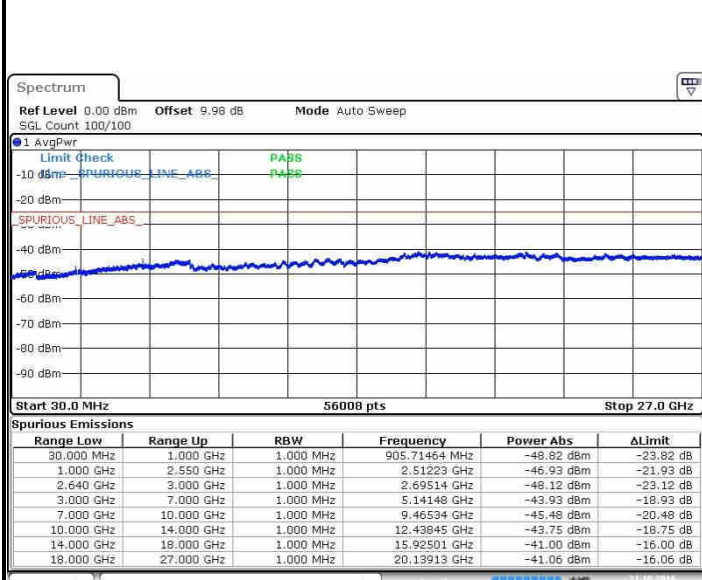

Date: 22.OCT.2016 03:20:33

Date: 22.OCT.2016 03:20:59

LTE Band 38 / 5MHz

Lowest Channel / QPSK

Lowest Channel / 16QAM

Date: 21.OCT.2016 22:26:46

Date: 21.OCT.2016 22:30:46

Middle Channel / QPSK

Middle Channel / 16QAM

Date: 21.OCT.2016 22:28:53

Date: 21.OCT.2016 22:31:48

LTE Band 38 / 5MHz

Highest Channel / QPSK

Date: 21.OCT.2016 22:29:46

Highest Channel / 16QAM

Date: 21.OCT.2016 22:32:52

LTE Band 38 / 10MHz

Lowest Channel / QPSK

Date: 21.OCT.2016 23:45:24

Lowest Channel / 16QAM

Date: 21.OCT.2016 23:50:56

LTE Band 38 / 10MHz

Middle Channel / QPSK

Middle Channel / 16QAM