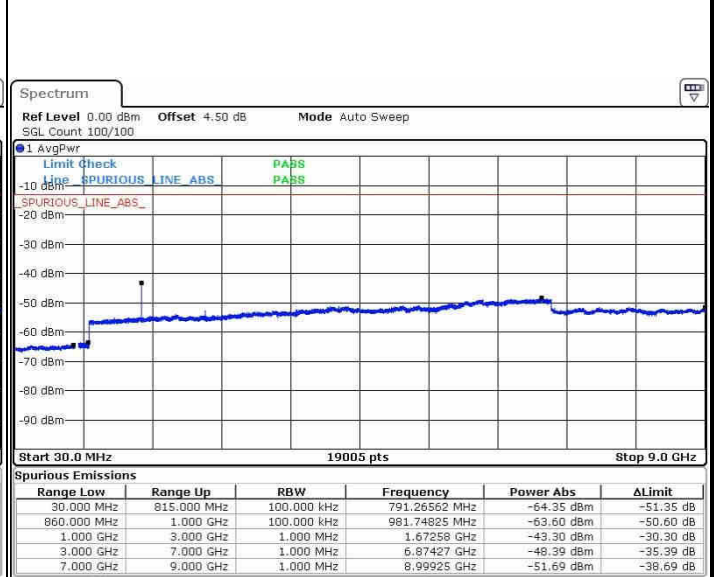

Highest Channel / QPSK

Date: 21.OCT.2016 17:22:35

Highest Channel / 16QAM

Date: 21.OCT.2016 17:23:30

LTE Band 25 / 20MHz

Highest Channel / QPSK

Date: 21.OCT.2016 17:29:40

Highest Channel / 16QAM

Date: 21.OCT.2016 17:30:36

LTE Band 26 / 1.4MHz

Lowest Channel / QPSK

Date: 22.OCT.2016 01:48:58

Lowest Channel / 16QAM

Date: 22.OCT.2016 01:48:32

Middle Channel / QPSK

Date: 22.OCT.2016 01:48:26

Middle Channel / 16QAM

Date: 22.OCT.2016 01:50:18

LTE Band 26 / 1.4MHz

Highest Channel / QPSK

Date: 22.OCT.2016 01:51:16

Highest Channel / 16QAM

Date: 22.OCT.2016 01:50:47

LTE Band 26 / 3MHz