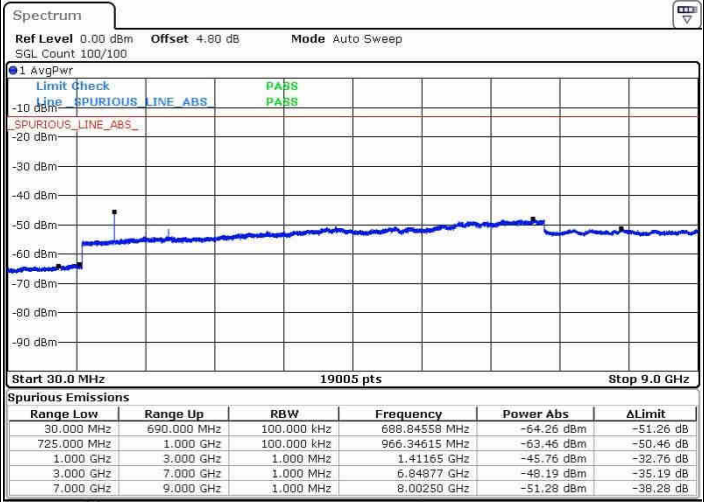

LTE Band 17 / 5MHz

Highest Channel / QPSK

Date: 21.OCT.2016 16:13:31

Highest Channel / 16QAM

Date: 21.OCT.2016 16:14:26

LTE Band 17 / 10MHz

Lowest Channel / QPSK

Date: 21.OCT.2016 16:20:36

Lowest Channel / 16QAM

Date: 21.OCT.2016 16:21:31

LTE Band 17 / 10MHz

Middle Channel / QPSK

Middle Channel / 16QAM

Date: 21.OCT.2016 16:23:08

Date: 21.OCT.2016 16:24:03

Highest Channel / QPSK

Highest Channel / 16QAM

Date: 21.OCT.2016 16:30:12

Date: 21.OCT.2016 16:31:07

LTE Band 25 / 1.4MHz

Highest Channel / QPSK

Highest Channel / 16QAM

Date: 21.OCT.2016 17:57:41

Date: 21.OCT.2016 17:58:36

LTE Band 25 / 3MHz

Highest Channel / QPSK

Highest Channel / 16QAM

Date: 21.OCT.2016 17:01:17

Date: 21.OCT.2016 17:02:13

LTE Band 25 / 5MHz

Highest Channel / QPSK

Date: 21.OCT.2016 17:08:23