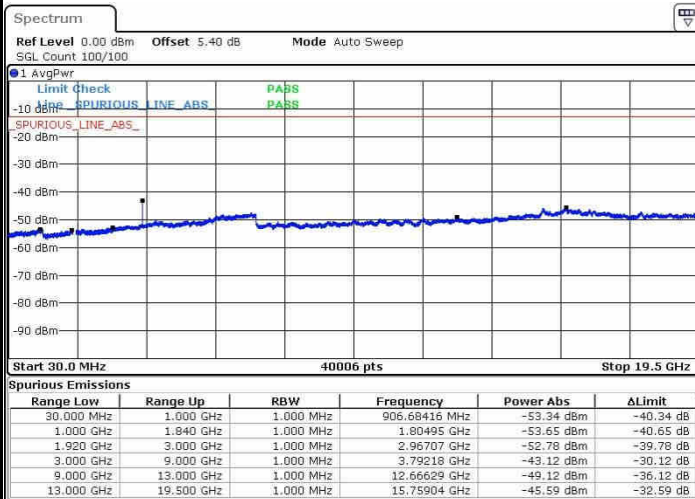

Highest Channel / 16QAM

Date: 21.OCT.2016 17:09:19

LTE Band 25 / 10MHz

Highest Channel / QPSK

Date: 21.OCT.2016 17:15:29

Highest Channel / 16QAM

Date: 21.OCT.2016 17:16:24

LTE Band 25 / 15MHz

Highest Channel / QPSK

Date: 21.OCT.2016 17:22:35

Highest Channel / 16QAM

Date: 21.OCT.2016 17:23:30

LTE Band 25 / 20MHz

Highest Channel / QPSK

Date: 21.OCT.2016 17:29:40

Highest Channel / 16QAM