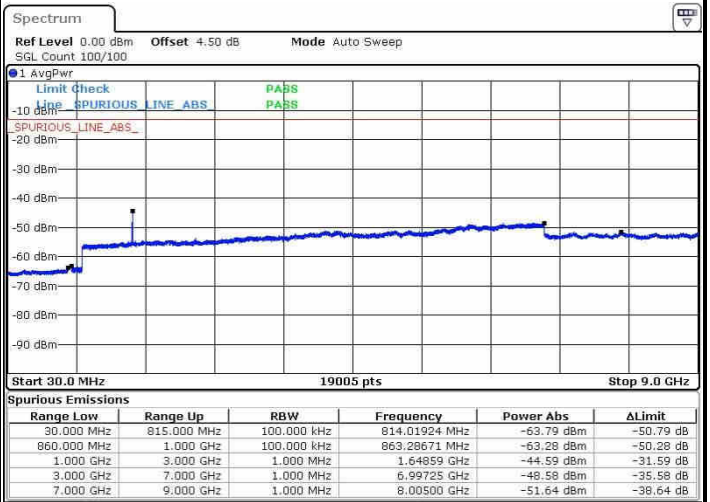

Middle Channel / 16QAM

Date: 22.OCT.2016 01:50:18

LTE Band 26 / 1.4MHz

Highest Channel / QPSK

Date: 22.OCT.2016 01:51:16

Highest Channel / 16QAM

Date: 22.OCT.2016 01:50:47

LTE Band 26 / 3MHz

Lowest Channel / QPSK

Date: 22.OCT.2016 02:16:42

Lowest Channel / 16QAM

Date: 22.OCT.2016 02:15:08

LTE Band 26 / 3MHz

Middle Channel / QPSK

Middle Channel / 16QAM

Date: 22.OCT.2016 02:17:30