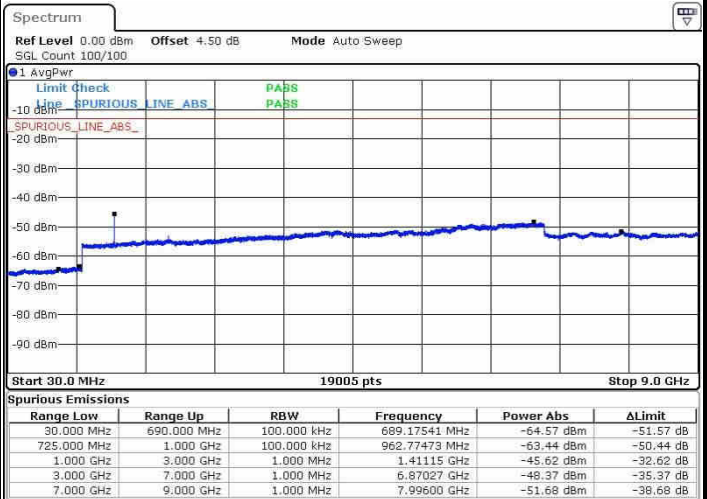

LTE Band 12 / 5MHz

Lowest Channel / QPSK

Lowest Channel / 16QAM

Date: 21.OCT.2016 12:02:15

Date: 21.OCT.2016 12:03:10

Middle Channel / QPSK

Middle Channel / 16QAM

Date: 21.OCT.2016 12:05:00

Date: 21.OCT.2016 12:04:05

LTE Band 12 / 5MHz

Highest Channel / QPSK

Date: 21.OCT.2016 12:05:55

Highest Channel / 16QAM

Date: 21.OCT.2016 12:06:50

LTE Band 12 / 10MHz

Lowest Channel / QPSK