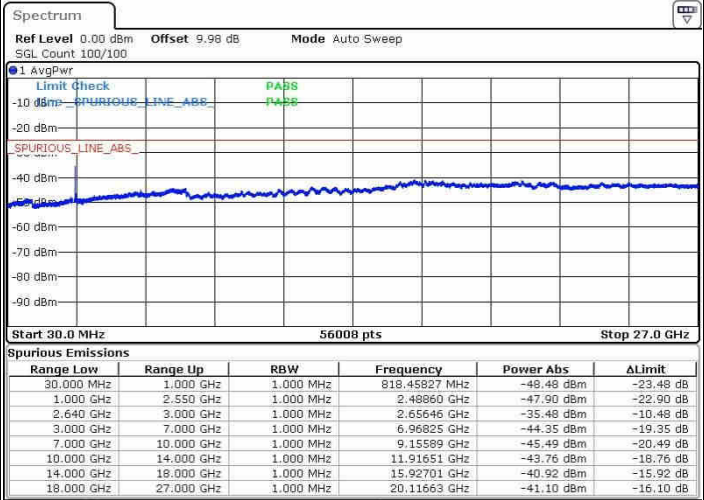

Date: 21.OCT.2016 23:47:13

Date: 21.OCT.2016 23:51:47

Highest Channel / QPSK

Highest Channel / 16QAM

Date: 21.OCT.2016 23:48:58

Date: 21.OCT.2016 23:52:48

LTE Band 38 / 15MHz

Lowest Channel / QPSK

Lowest Channel / 16QAM

Date: 22.OCT.2016 00:30:07

Date: 22.OCT.2016 00:34:56

Middle Channel / QPSK

Middle Channel / 16QAM

Date: 22.OCT.2016 00:31:51

Date: 22.OCT.2016 00:36:56

LTE Band 38 / 15MHz

Highest Channel / QPSK

Date: 22.OCT.2016 00:32:42

Highest Channel / 16QAM

Date: 22.OCT.2016 00:38:02

LTE Band 38 / 20MHz

Lowest Channel / QPSK

Date: 22.OCT.2016 01:27:52

Lowest Channel / 16QAM