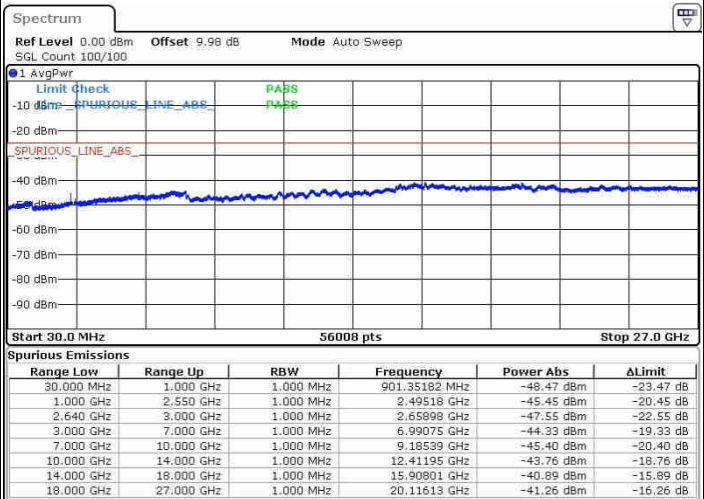

Lowest Channel / 16QAM

Date: 22.OCT.2016 00:30:07

Date: 22.OCT.2016 00:34:56

Middle Channel / QPSK

Middle Channel / 16QAM

Date: 22.OCT.2016 00:31:51

Date: 22.OCT.2016 00:36:56

LTE Band 38 / 15MHz

Highest Channel / QPSK

Date: 22.OCT.2016 00:32:42

Highest Channel / 16QAM

Date: 22.OCT.2016 00:38:02

LTE Band 38 / 20MHz

Lowest Channel / QPSK

Date: 22.OCT.2016 01:27:52

Lowest Channel / 16QAM

Date: 22.OCT.2016 01:34:17

LTE Band 38 / 20MHz

Middle Channel / QPSK

Middle Channel / 16QAM

Date: 22.OCT.2016 01:29:35

Date: 22.OCT.2016 01:35:09

Highest Channel / QPSK

Highest Channel / 16QAM