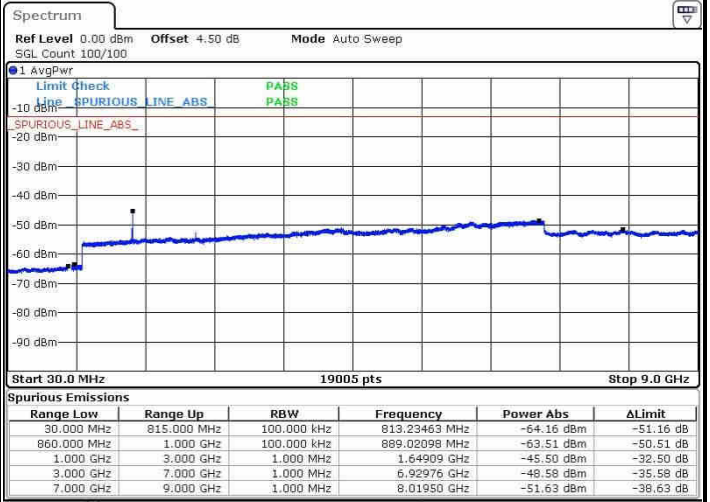

Lowest Channel / QPSK

Date: 22.OCT.2016 02:16:42

Lowest Channel / 16QAM

Date: 22.OCT.2016 02:15:08

LTE Band 26 / 3MHz

Middle Channel / QPSK

Middle Channel / 16QAM

Date: 22.OCT.2016 02:17:30

Date: 22.OCT.2016 02:18:03

Highest Channel / QPSK

Highest Channel / 16QAM

Date: 22.OCT.2016 02:19:27

Date: 22.OCT.2016 02:18:43

LTE Band 26 / 5MHz

Lowest Channel / QPSK

Lowest Channel / 16QAM

Date: 22.OCT.2016 02:42:46

Date: 22.OCT.2016 02:42:20

Middle Channel / QPSK

Middle Channel / 16QAM

Date: 22.OCT.2016 02:43:13

Date: 22.OCT.2016 02:43:43

LTE Band 26 / 5MHz

Highest Channel / QPSK