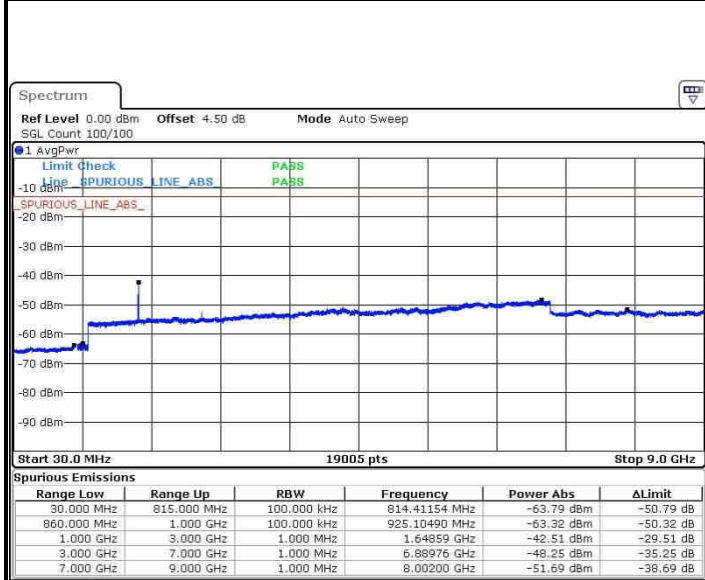

Highest Channel / 16QAM

Date: 21.OCT.2016 17:09:19

LTE Band 25 / 10MHz

Highest Channel / QPSK

Date: 21.OCT.2016 17:15:29

Highest Channel / 16QAM

Date: 21.OCT.2016 17:16:24

LTE Band 25 / 15MHz

Highest Channel / QPSK

Date: 21.OCT.2016 17:22:35

Highest Channel / 16QAM

Date: 21.OCT.2016 17:23:30

LTE Band 25 / 20MHz

Highest Channel / QPSK

Date: 21.OCT.2016 17:29:40

Highest Channel / 16QAM

Date: 21.OCT.2016 17:30:36

LTE Band 26 / 1.4MHz

Lowest Channel / QPSK

Date: 22.OCT.2016 01:48:58

Lowest Channel / 16QAM

Date: 22.OCT.2016 01:48:32

Middle Channel / QPSK

Date: 22.OCT.2016 01:48:26

Middle Channel / 16QAM

Date: 22.OCT.2016 01:50:18

LTE Band 26 / 1.4MHz

Highest Channel / QPSK

Date: 22.OCT.2016 01:51:16

Highest Channel / 16QAM

Date: 22.OCT.2016 01:50:47

LTE Band 26 / 3MHz