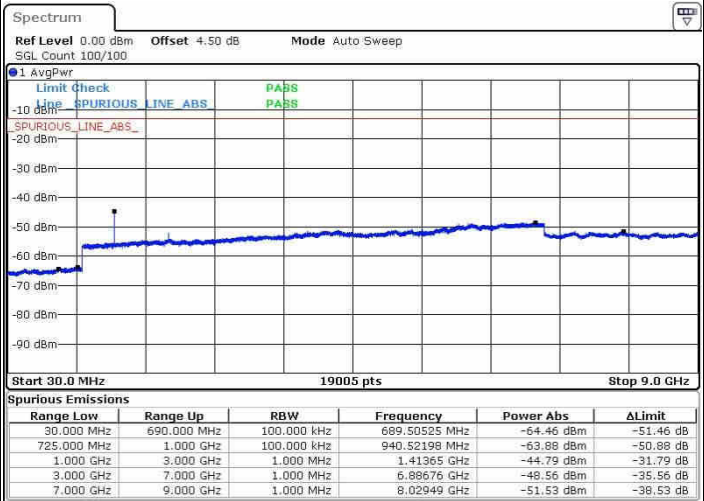

Date: 21.OCT.2016 12:04:05

LTE Band 12 / 5MHz

Highest Channel / QPSK

Date: 21.OCT.2016 12:05:55

Highest Channel / 16QAM

Date: 21.OCT.2016 12:06:50

LTE Band 12 / 10MHz

Lowest Channel / QPSK

Date: 21.OCT.2016 12:18:56

Lowest Channel / 16QAM

Date: 21.OCT.2016 12:19:51

LTE Band 12 / 10MHz

Middle Channel / QPSK

Middle Channel / 16QAM

Date: 21.OCT.2016 12:21:40

Date: 21.OCT.2016 12:20:45

Highest Channel / QPSK

Highest Channel / 16QAM

Date: 21.OCT.2016 12:22:35

Date: 21.OCT.2016 12:23:30

LTE Band 13 / 5MHz

Lowest Channel / QPSK

Lowest Channel / 16QAM

Date: 21.OCT.2016 13:00:20