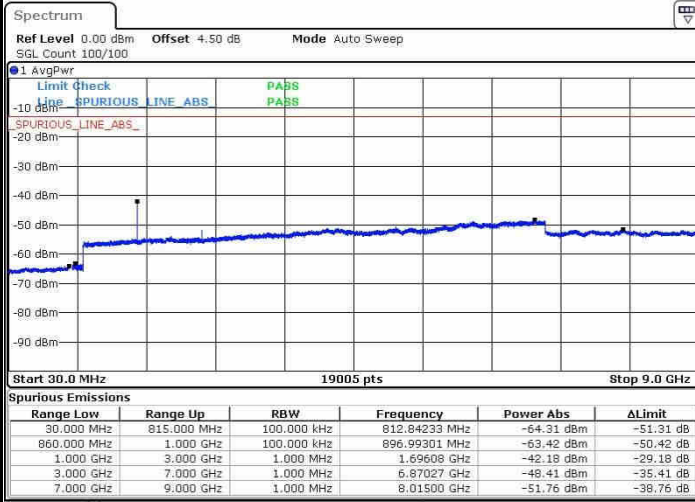

Date: 21.OCT.2016 17:30:36

LTE Band 26 / 1.4MHz

Lowest Channel / QPSK

Date: 22.OCT.2016 01:48:58

Lowest Channel / 16QAM

Date: 22.OCT.2016 01:48:32

Middle Channel / QPSK

Date: 22.OCT.2016 01:48:26

Middle Channel / 16QAM

Date: 22.OCT.2016 01:50:18

LTE Band 26 / 1.4MHz

Highest Channel / QPSK

Date: 22.OCT.2016 01:51:16

Highest Channel / 16QAM

Date: 22.OCT.2016 01:50:47

LTE Band 26 / 3MHz

Lowest Channel / QPSK

Date: 22.OCT.2016 02:16:42

Lowest Channel / 16QAM

Date: 22.OCT.2016 02:15:08

LTE Band 26 / 3MHz

Middle Channel / QPSK

Middle Channel / 16QAM

Date: 22.OCT.2016 02:17:30