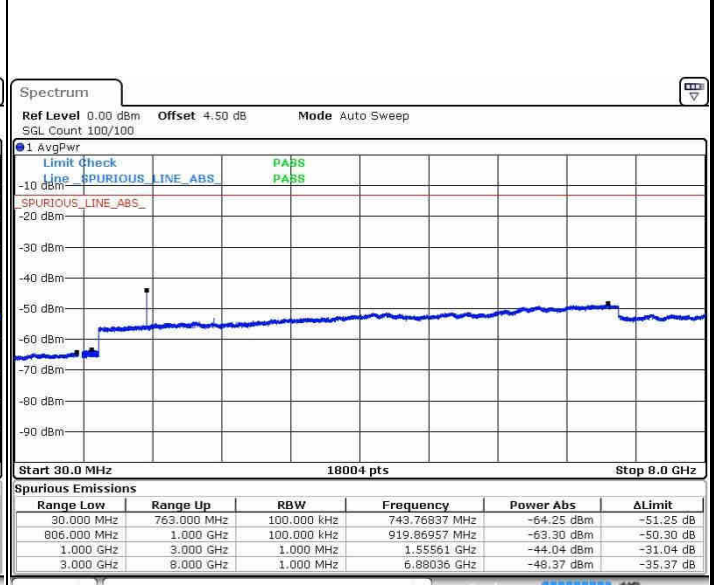

Date: 21.OCT.2016 13:01:15

Middle Channel / QPSK

Middle Channel / 16QAM

Date: 21.OCT.2016 13:03:05

Date: 21.OCT.2016 13:02:10

LTE Band 13 / 5MHz

Highest Channel / QPSK

Date: 21.OCT.2016 13:03:59

Highest Channel / 16QAM

Date: 21.OCT.2016 13:04:54

LTE Band 13 / 10MHz

Middle Channel / QPSK

Date: 21.OCT.2016 13:07:26

Middle Channel / 16QAM

Date: 21.OCT.2016 13:06:31

LTE Band 17 / 5MHz

Lowest Channel / QPSK

Lowest Channel / 16QAM

Date: 21.OCT.2016 16:03:55

Date: 21.OCT.2016 16:04:50

Middle Channel / QPSK

Middle Channel / 16QAM

Date: 21.OCT.2016 16:06:27

Date: 21.OCT.2016 16:07:22

LTE Band 17 / 5MHz

Highest Channel / QPSK

Date: 21.OCT.2016 16:13:31

Highest Channel / 16QAM

Date: 21.OCT.2016 16:14:26

LTE Band 17 / 10MHz

Lowest Channel / QPSK

Date: 21.OCT.2016 16:20:36