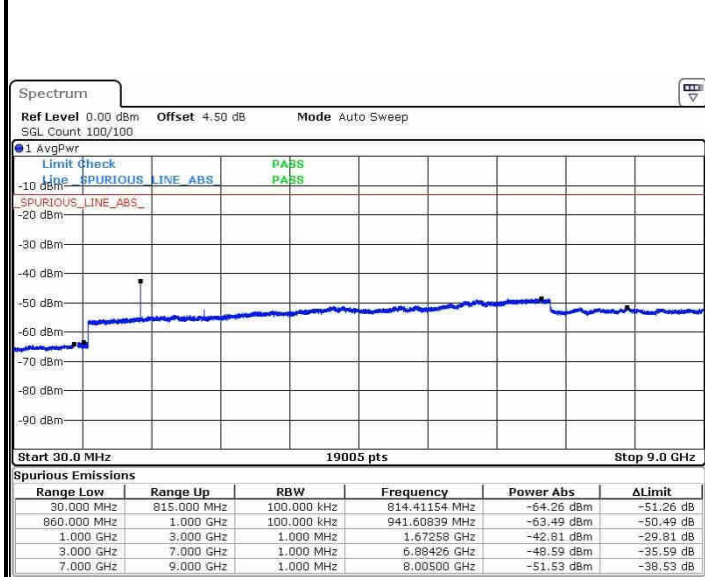

Highest Channel / 16QAM

Date: 21.OCT.2016 17:09:19

LTE Band 25 / 10MHz

Highest Channel / QPSK

Date: 21.OCT.2016 17:15:29

Highest Channel / 16QAM

Date: 21.OCT.2016 17:16:24

LTE Band 25 / 15MHz

Highest Channel / QPSK

Date: 21.OCT.2016 17:22:35

Highest Channel / 16QAM

Date: 21.OCT.2016 17:23:30

LTE Band 25 / 20MHz

Highest Channel / QPSK

Date: 21.OCT.2016 17:29:40

Highest Channel / 16QAM

Date: 21.OCT.2016 17:30:36

LTE Band 26 / 1.4MHz

Lowest Channel / QPSK

Date: 22.OCT.2016 01:48:58

Lowest Channel / 16QAM

Date: 22.OCT.2016 01:48:32

Middle Channel / QPSK

Date: 22.OCT.2016 01:48:26

Middle Channel / 16QAM

Date: 22.OCT.2016 01:50:18

LTE Band 26 / 1.4MHz

Highest Channel / QPSK

Date: 22.OCT.2016 01:51:16

Highest Channel / 16QAM

Date: 22.OCT.2016 01:50:47

LTE Band 26 / 3MHz