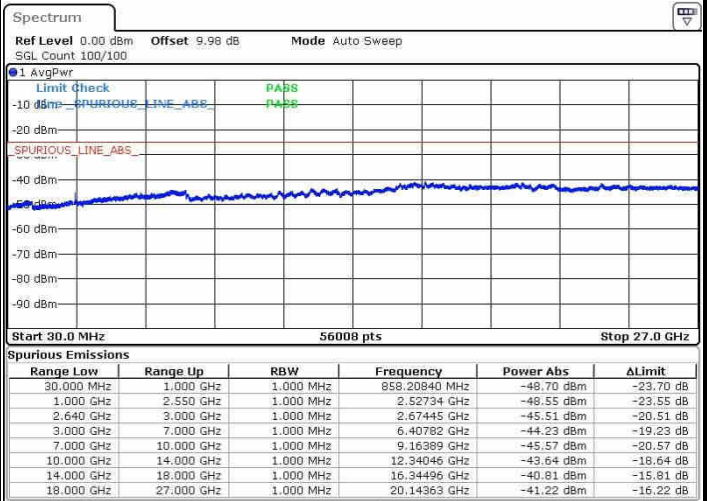

Middle Channel / 16QAM

Date: 21.OCT.2016 22:28:53

Date: 21.OCT.2016 22:31:48

LTE Band 38 / 5MHz

Highest Channel / QPSK

Date: 21.OCT.2016 22:29:46

Highest Channel / 16QAM

Date: 21.OCT.2016 22:32:52

LTE Band 38 / 10MHz

Lowest Channel / QPSK

Date: 21.OCT.2016 23:45:24

Lowest Channel / 16QAM

Date: 21.OCT.2016 23:50:56

LTE Band 38 / 10MHz

Middle Channel / QPSK

Middle Channel / 16QAM

Date: 21.OCT.2016 23:47:13

Date: 21.OCT.2016 23:51:47

Highest Channel / QPSK

Highest Channel / 16QAM

Date: 21.OCT.2016 23:48:58

Date: 21.OCT.2016 23:52:48

LTE Band 38 / 15MHz

Lowest Channel / QPSK