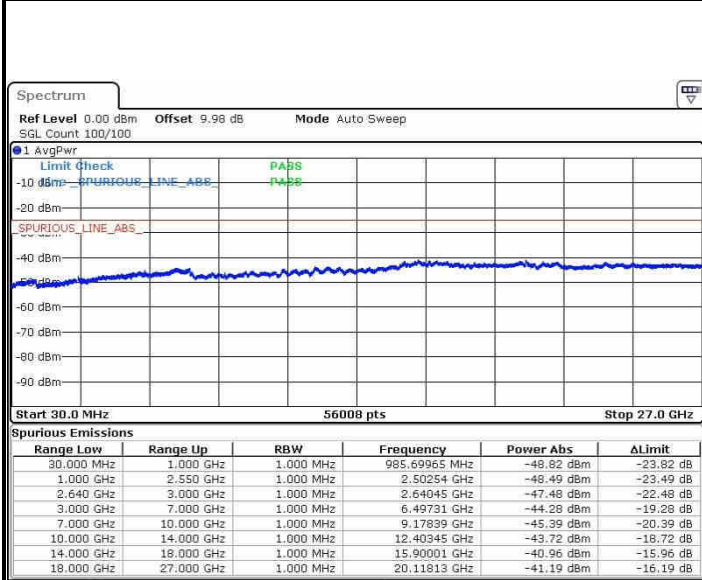

Date: 22.OCT.2016 03:20:33

Date: 22.OCT.2016 03:20:59

LTE Band 38 / 5MHz

Lowest Channel / QPSK

Lowest Channel / 16QAM

Date: 21.OCT.2016 22:26:46

Date: 21.OCT.2016 22:30:46

Middle Channel / QPSK

Middle Channel / 16QAM

Date: 21.OCT.2016 22:28:53

Date: 21.OCT.2016 22:31:48

LTE Band 38 / 5MHz

Highest Channel / QPSK

Date: 21.OCT.2016 22:29:46

Highest Channel / 16QAM

Date: 21.OCT.2016 22:32:52

LTE Band 38 / 10MHz

Lowest Channel / QPSK

Date: 21.OCT.2016 23:45:24

Lowest Channel / 16QAM

Date: 21.OCT.2016 23:50:56

LTE Band 38 / 10MHz

Middle Channel / QPSK

Middle Channel / 16QAM