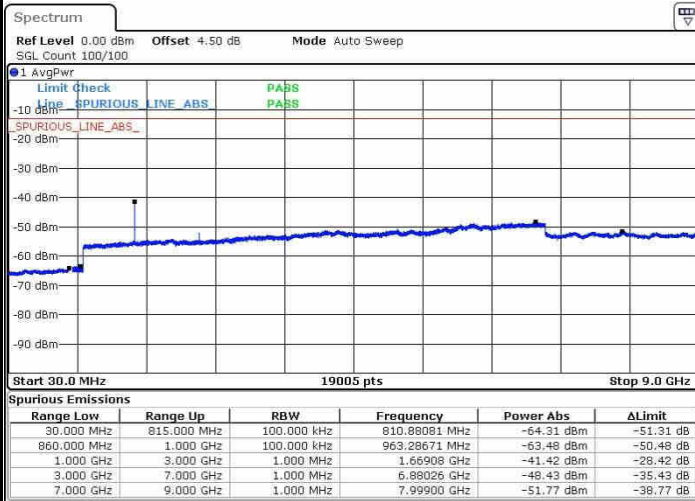

Lowest Channel / QPSK

Date: 22.OCT.2016 02:16:42

Lowest Channel / 16QAM

Date: 22.OCT.2016 02:15:08

LTE Band 26 / 3MHz

Middle Channel / QPSK

Middle Channel / 16QAM

Date: 22.OCT.2016 02:17:30

Date: 22.OCT.2016 02:18:03

Highest Channel / QPSK

Highest Channel / 16QAM

Date: 22.OCT.2016 02:19:27

Date: 22.OCT.2016 02:18:43

LTE Band 26 / 5MHz

Lowest Channel / QPSK

Lowest Channel / 16QAM

Date: 22.OCT.2016 02:42:46

Date: 22.OCT.2016 02:42:20

Middle Channel / QPSK

Middle Channel / 16QAM

Date: 22.OCT.2016 02:43:13

Date: 22.OCT.2016 02:43:43

LTE Band 26 / 5MHz

Highest Channel / QPSK