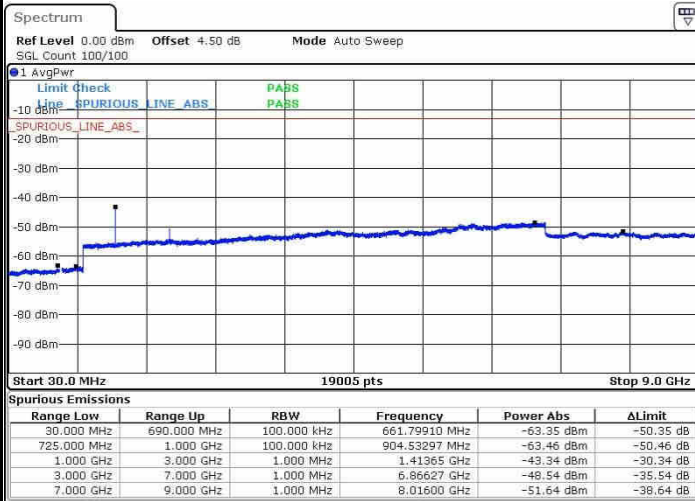

Date: 21.OCT.2016 12:18:56

Lowest Channel / 16QAM

Date: 21.OCT.2016 12:19:51

LTE Band 12 / 10MHz

Middle Channel / QPSK

Middle Channel / 16QAM

Date: 21.OCT.2016 12:21:40

Date: 21.OCT.2016 12:20:45

Highest Channel / QPSK

Highest Channel / 16QAM

Date: 21.OCT.2016 12:22:35

Date: 21.OCT.2016 12:23:30

LTE Band 13 / 5MHz

Lowest Channel / QPSK

Lowest Channel / 16QAM

Date: 21.OCT.2016 13:00:20