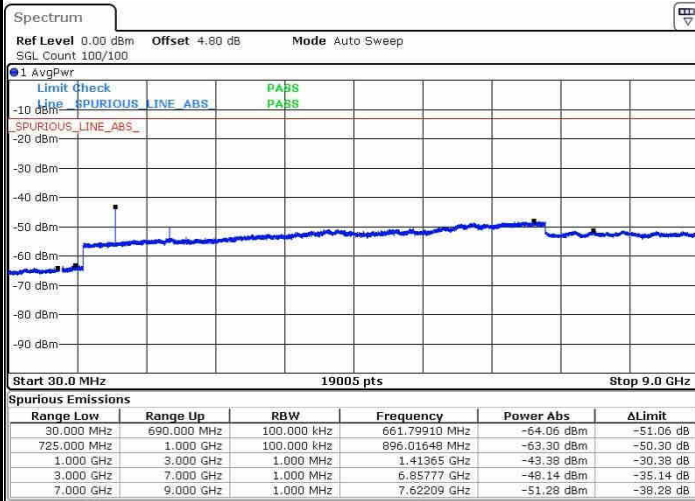

LTE Band 17 / 5MHz

Highest Channel / QPSK

Date: 21.OCT.2016 16:13:31

Highest Channel / 16QAM

Date: 21.OCT.2016 16:14:26

LTE Band 17 / 10MHz

Lowest Channel / QPSK

Date: 21.OCT.2016 16:20:36

Lowest Channel / 16QAM

Date: 21.OCT.2016 16:21:31

LTE Band 17 / 10MHz

Middle Channel / QPSK

Middle Channel / 16QAM

Date: 21.OCT.2016 16:23:08

Date: 21.OCT.2016 16:24:03

Highest Channel / QPSK

Highest Channel / 16QAM

Date: 21.OCT.2016 16:30:12

Date: 21.OCT.2016 16:31:07

LTE Band 25 / 1.4MHz

Highest Channel / QPSK

Highest Channel / 16QAM

Date: 21.OCT.2016 17:57:41

Date: 21.OCT.2016 17:58:36