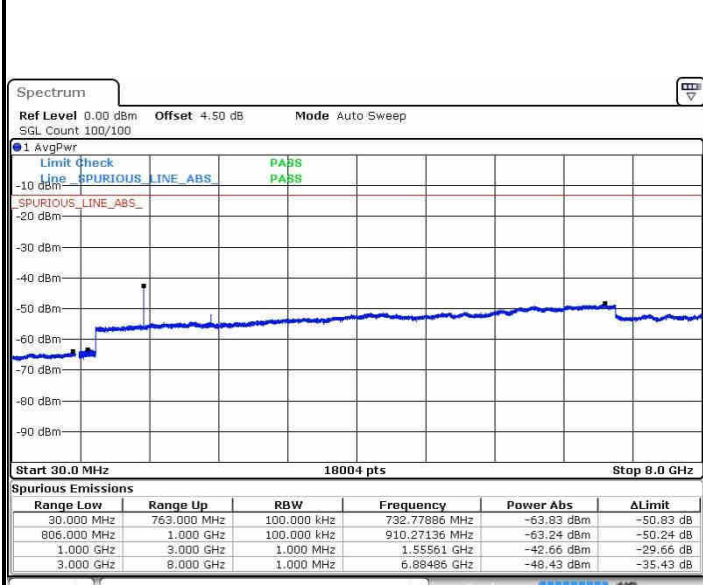

Highest Channel / QPSK

Highest Channel / 16QAM

Date: 21.OCT.2016 12:22:35

Date: 21.OCT.2016 12:23:30

LTE Band 13 / 5MHz

Lowest Channel / QPSK

Lowest Channel / 16QAM

Date: 21.OCT.2016 13:00:20

Date: 21.OCT.2016 13:01:15

Middle Channel / QPSK

Middle Channel / 16QAM

Date: 21.OCT.2016 13:03:05

Date: 21.OCT.2016 13:02:10

LTE Band 13 / 5MHz

Highest Channel / QPSK

Date: 21.OCT.2016 13:03:59

Highest Channel / 16QAM

Date: 21.OCT.2016 13:04:54

LTE Band 13 / 10MHz

Middle Channel / QPSK

Date: 21.OCT.2016 13:07:26

Middle Channel / 16QAM

Date: 21.OCT.2016 13:06:31

LTE Band 17 / 5MHz