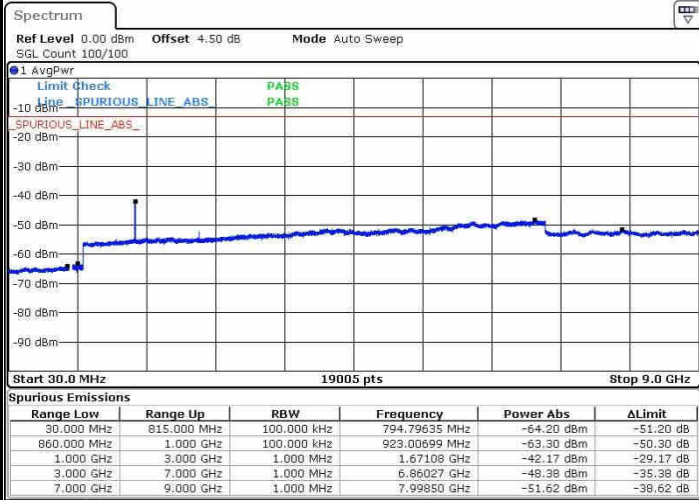

Middle Channel / 16QAM

Date: 22.OCT.2016 01:50:18

LTE Band 26 / 1.4MHz

Highest Channel / QPSK

Date: 22.OCT.2016 01:51:16

Highest Channel / 16QAM

Date: 22.OCT.2016 01:50:47

LTE Band 26 / 3MHz

Lowest Channel / QPSK

Date: 22.OCT.2016 02:16:42

Lowest Channel / 16QAM

Date: 22.OCT.2016 02:15:08

LTE Band 26 / 3MHz

Middle Channel / QPSK

Middle Channel / 16QAM

Date: 22.OCT.2016 02:17:30

Date: 22.OCT.2016 02:18:03

Highest Channel / QPSK

Highest Channel / 16QAM

Date: 22.OCT.2016 02:19:27

Date: 22.OCT.2016 02:18:43

LTE Band 26 / 5MHz

Lowest Channel / QPSK

Lowest Channel / 16QAM