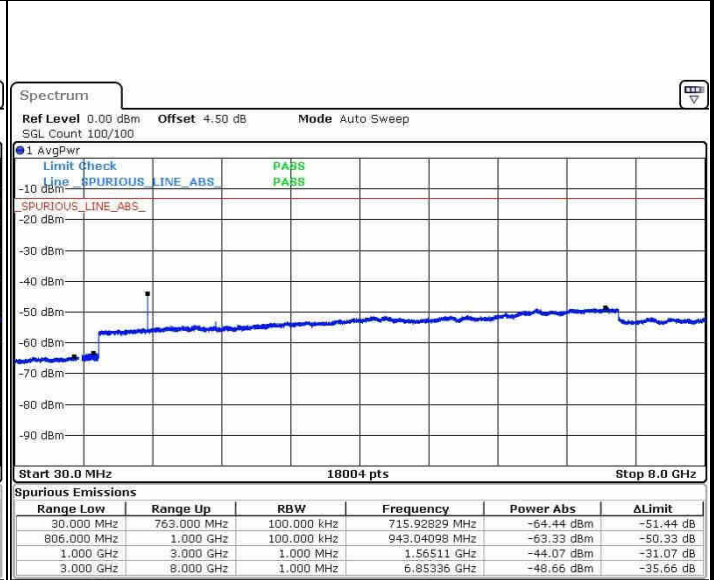

Highest Channel / QPSK

Highest Channel / 16QAM

Date: 21.OCT.2016 12:22:35

Date: 21.OCT.2016 12:23:30

LTE Band 13 / 5MHz

Lowest Channel / QPSK

Lowest Channel / 16QAM

Date: 21.OCT.2016 13:00:20

Date: 21.OCT.2016 13:01:15

Middle Channel / QPSK

Middle Channel / 16QAM

Date: 21.OCT.2016 13:03:05

Date: 21.OCT.2016 13:02:10

LTE Band 13 / 5MHz

Highest Channel / QPSK

Date: 21.OCT.2016 13:03:59

Highest Channel / 16QAM

Date: 21.OCT.2016 13:04:54

LTE Band 13 / 10MHz

Middle Channel / QPSK

Date: 21.OCT.2016 13:07:26

Middle Channel / 16QAM

Date: 21.OCT.2016 13:06:31

LTE Band 17 / 5MHz