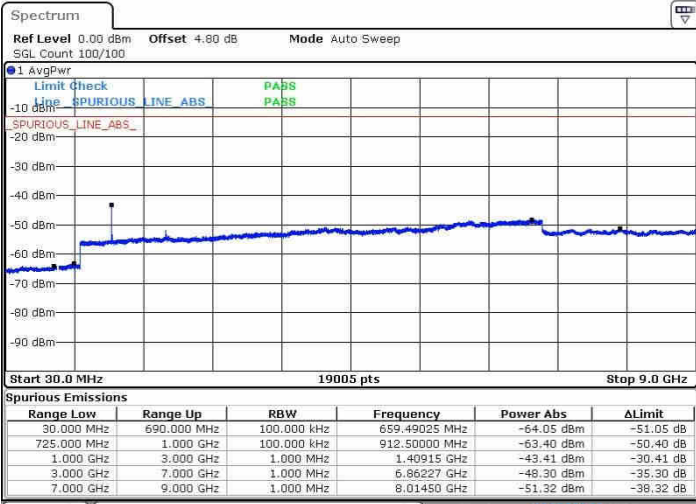

LTE Band 17 / 5MHz

Lowest Channel / QPSK

Lowest Channel / 16QAM

Date: 21.OCT.2016 16:03:55

Date: 21.OCT.2016 16:04:50