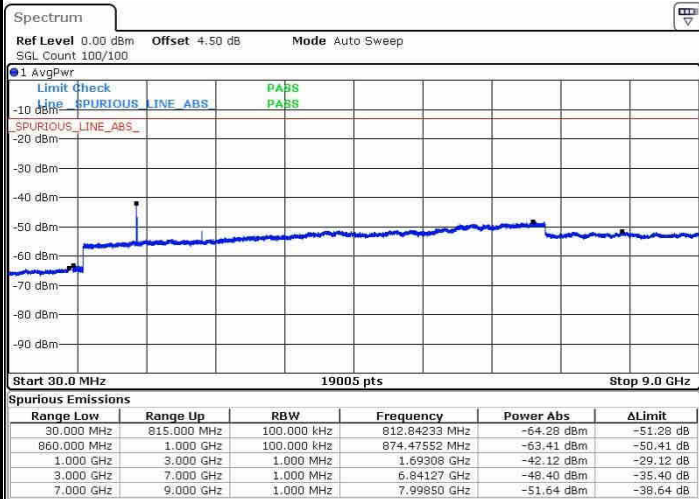

Middle Channel / 16QAM

Date: 22.OCT.2016 01:50:18

LTE Band 26 / 1.4MHz

Highest Channel / QPSK

Date: 22.OCT.2016 01:51:16

Highest Channel / 16QAM

Date: 22.OCT.2016 01:50:47

LTE Band 26 / 3MHz

Lowest Channel / QPSK

Date: 22.OCT.2016 02:16:42

Lowest Channel / 16QAM

Date: 22.OCT.2016 02:15:08

LTE Band 26 / 3MHz

Middle Channel / QPSK

Middle Channel / 16QAM

Date: 22.OCT.2016 02:17:30

Date: 22.OCT.2016 02:18:03

Highest Channel / QPSK

Highest Channel / 16QAM

Date: 22.OCT.2016 02:19:27

Date: 22.OCT.2016 02:18:43

LTE Band 26 / 5MHz

Lowest Channel / QPSK

Lowest Channel / 16QAM