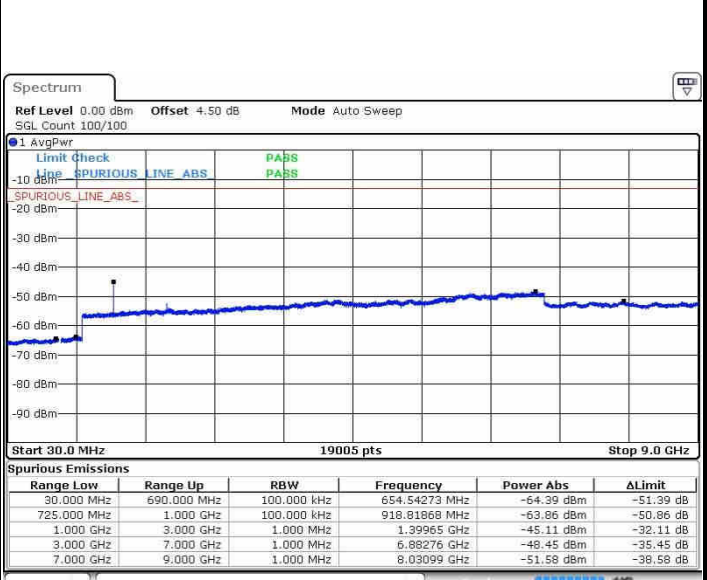

LTE Band 12 / 5MHz

Lowest Channel / QPSK

Lowest Channel / 16QAM

Date: 21.OCT.2016 12:02:15

Date: 21.OCT.2016 12:03:10

Middle Channel / QPSK

Middle Channel / 16QAM

Date: 21.OCT.2016 12:05:00

Date: 21.OCT.2016 12:04:05

LTE Band 12 / 5MHz

Highest Channel / QPSK

Date: 21.OCT.2016 12:05:55

Highest Channel / 16QAM

Date: 21.OCT.2016 12:06:50

LTE Band 12 / 10MHz

Lowest Channel / QPSK

Date: 21.OCT.2016 12:18:56

Lowest Channel / 16QAM

Date: 21.OCT.2016 12:19:51

LTE Band 12 / 10MHz

Middle Channel / QPSK

Middle Channel / 16QAM

Date: 21.OCT.2016 12:21:40

Date: 21.OCT.2016 12:20:45

Highest Channel / QPSK

Highest Channel / 16QAM

Date: 21.OCT.2016 12:22:35

Date: 21.OCT.2016 12:23:30

LTE Band 13 / 5MHz

Lowest Channel / QPSK

Lowest Channel / 16QAM

Date: 21.OCT.2016 13:00:20