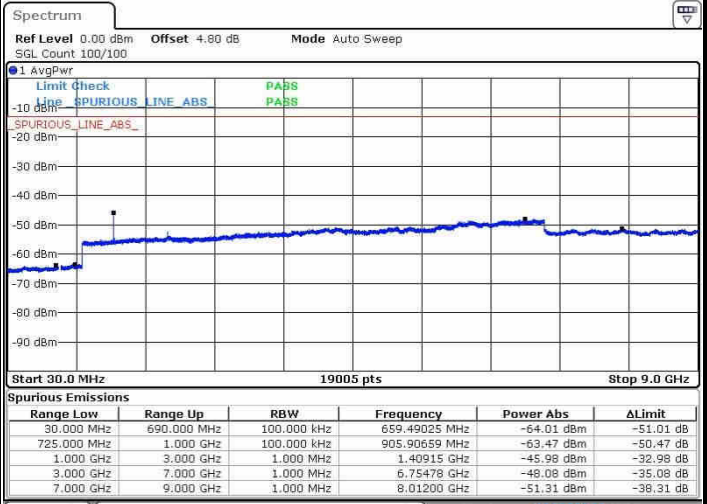

LTE Band 17 / 5MHz

Lowest Channel / QPSK

Lowest Channel / 16QAM

Date: 21.OCT.2016 16:03:55

Date: 21.OCT.2016 16:04:50