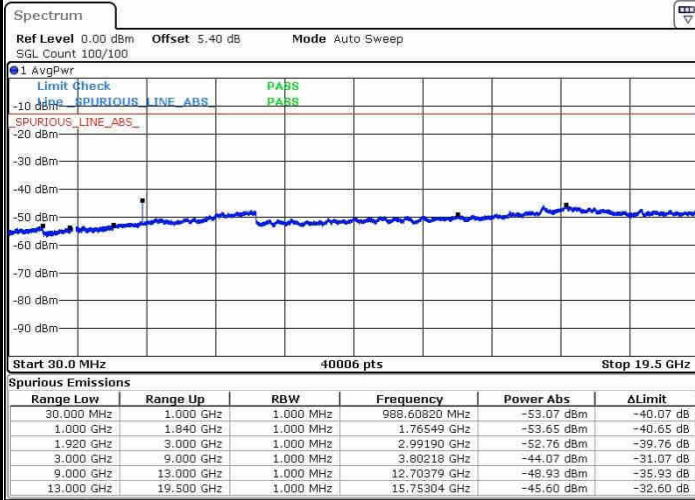

LTE Band 25 / 3MHz

Highest Channel / QPSK

Highest Channel / 16QAM

Date: 21.OCT.2016 17:01:17

Date: 21.OCT.2016 17:02:13

LTE Band 25 / 5MHz

Highest Channel / QPSK

Date: 21.OCT.2016 17:08:23

Highest Channel / 16QAM

Date: 21.OCT.2016 17:09:19

LTE Band 25 / 10MHz

Highest Channel / QPSK

Date: 21.OCT.2016 17:15:29

Highest Channel / 16QAM

Date: 21.OCT.2016 17:16:24

LTE Band 25 / 15MHz

Highest Channel / QPSK

Date: 21.OCT.2016 17:22:35

Highest Channel / 16QAM

Date: 21.OCT.2016 17:23:30

LTE Band 25 / 20MHz

Highest Channel / QPSK

Date: 21.OCT.2016 17:29:40

Highest Channel / 16QAM