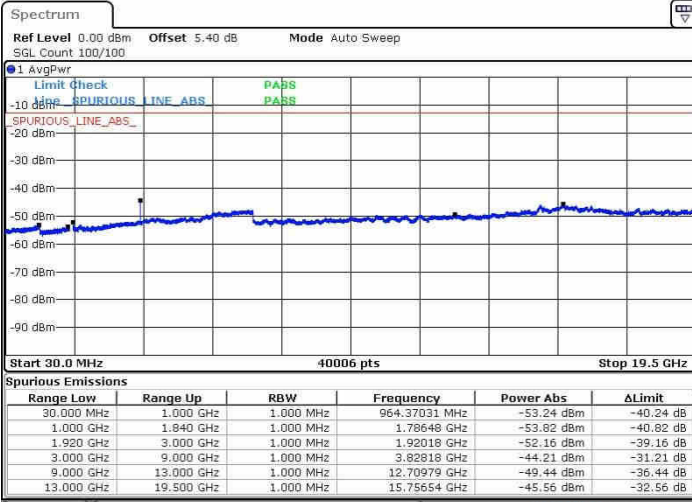

Lowest Channel / 16QAM

Date: 21.OCT.2016 16:21:31

LTE Band 17 / 10MHz

Middle Channel / QPSK

Middle Channel / 16QAM

Date: 21.OCT.2016 16:23:08

Date: 21.OCT.2016 16:24:03

Highest Channel / QPSK

Highest Channel / 16QAM

Date: 21.OCT.2016 16:30:12

Date: 21.OCT.2016 16:31:07

LTE Band 25 / 1.4MHz

Highest Channel / QPSK

Highest Channel / 16QAM

Date: 21.OCT.2016 17:57:41

Date: 21.OCT.2016 17:58:36

LTE Band 25 / 3MHz

Highest Channel / QPSK

Highest Channel / 16QAM

Date: 21.OCT.2016 17:01:17

Date: 21.OCT.2016 17:02:13

LTE Band 25 / 5MHz

Highest Channel / QPSK

Date: 21.OCT.2016 17:08:23