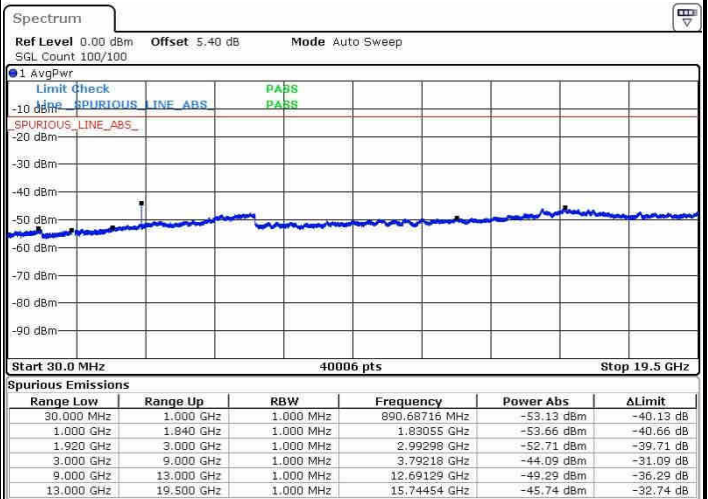

Highest Channel / 16QAM

Date: 21.OCT.2016 17:09:19

LTE Band 25 / 10MHz

Highest Channel / QPSK

Date: 21.OCT.2016 17:15:29

Highest Channel / 16QAM

Date: 21.OCT.2016 17:16:24

LTE Band 25 / 15MHz

Highest Channel / QPSK

Date: 21.OCT.2016 17:22:35

Highest Channel / 16QAM

Date: 21.OCT.2016 17:23:30

LTE Band 25 / 20MHz

Highest Channel / QPSK

Date: 21.OCT.2016 17:29:40

Highest Channel / 16QAM