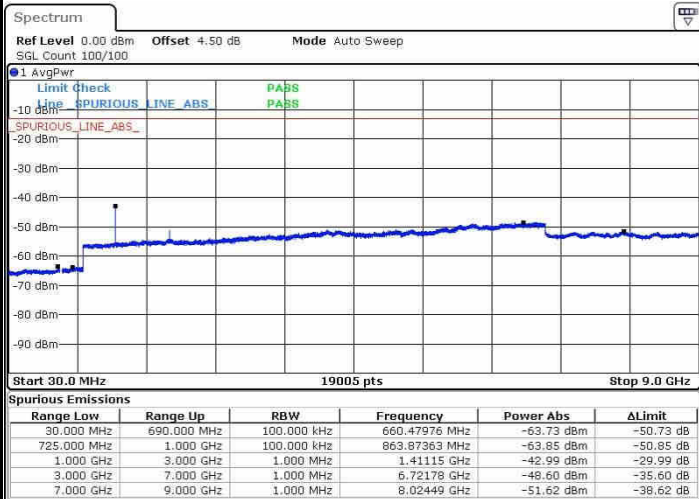

LTE Band 12 / 5MHz

Lowest Channel / QPSK

Lowest Channel / 16QAM

Date: 21.OCT.2016 12:02:15

Date: 21.OCT.2016 12:03:10

Middle Channel / QPSK

Middle Channel / 16QAM

Date: 21.OCT.2016 12:05:00

Date: 21.OCT.2016 12:04:05

LTE Band 12 / 5MHz

Highest Channel / QPSK

Date: 21.OCT.2016 12:05:55

Highest Channel / 16QAM

Date: 21.OCT.2016 12:06:50

LTE Band 12 / 10MHz

Lowest Channel / QPSK