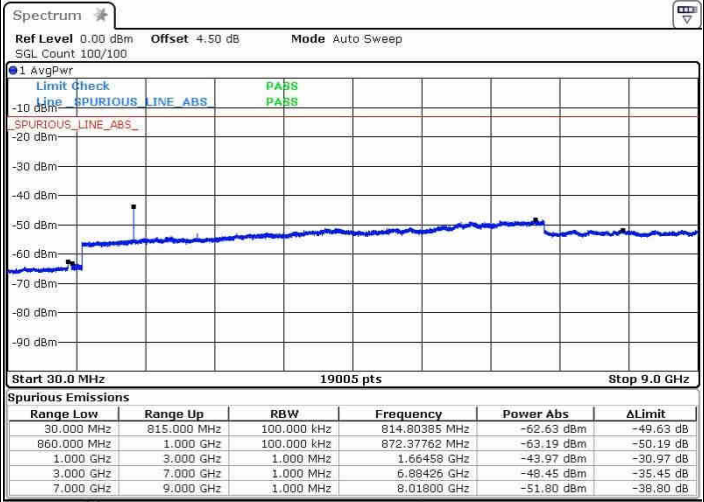

Date: 22.OCT.2016 02:42:46

Date: 22.OCT.2016 02:42:20

Middle Channel / QPSK

Middle Channel / 16QAM

Date: 22.OCT.2016 02:43:13

Date: 22.OCT.2016 02:43:43

LTE Band 26 / 5MHz

Highest Channel / QPSK

Date: 22.OCT.2016 02:45:09

Highest Channel / 16QAM

Date: 22.OCT.2016 02:44:38

LTE Band 26 / 10MHz

Lowest Channel / QPSK

Date: 22.OCT.2016 02:58:58

Lowest Channel / 16QAM

Date: 22.OCT.2016 02:59:29

LTE Band 26 / 10MHz

Middle Channel / QPSK

Date: 22.OCT.2016 03:01:45

Middle Channel / 16QAM

Date: 22.OCT.2016 03:03:18

Highest Channel / QPSK

Date: 22.OCT.2016 03:04:54

Highest Channel / 16QAM