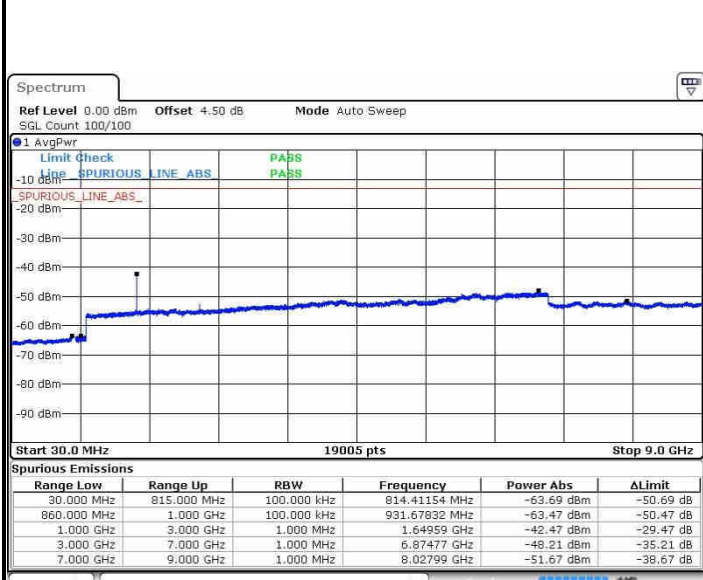

Date: 22.OCT.2016 02:18:03

Highest Channel / QPSK

Highest Channel / 16QAM

Date: 22.OCT.2016 02:19:27

Date: 22.OCT.2016 02:18:43

LTE Band 26 / 5MHz

Lowest Channel / QPSK

Lowest Channel / 16QAM

Date: 22.OCT.2016 02:42:46

Date: 22.OCT.2016 02:42:20

Middle Channel / QPSK

Middle Channel / 16QAM

Date: 22.OCT.2016 02:43:13

Date: 22.OCT.2016 02:43:43

LTE Band 26 / 5MHz

Highest Channel / QPSK

Date: 22.OCT.2016 02:45:09

Highest Channel / 16QAM

Date: 22.OCT.2016 02:44:38

LTE Band 26 / 10MHz

Lowest Channel / QPSK

Date: 22.OCT.2016 02:58:58

Lowest Channel / 16QAM

Date: 22.OCT.2016 02:59:29

LTE Band 26 / 10MHz

Middle Channel / QPSK

Date: 22.OCT.2016 03:01:45

Middle Channel / 16QAM

Date: 22.OCT.2016 03:03:18

Highest Channel / QPSK

Date: 22.OCT.2016 03:04:54

Highest Channel / 16QAM