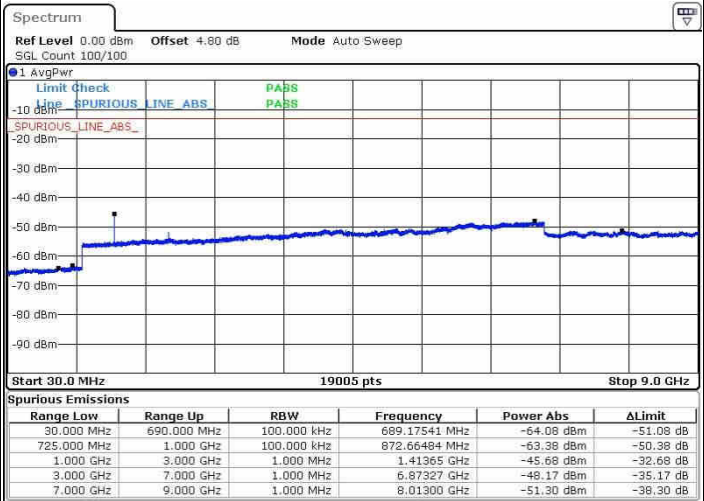

LTE Band 17 / 5MHz

Highest Channel / QPSK

Date: 21.OCT.2016 16:13:31

Highest Channel / 16QAM

Date: 21.OCT.2016 16:14:26

LTE Band 17 / 10MHz

Lowest Channel / QPSK

Date: 21.OCT.2016 16:20:36

Lowest Channel / 16QAM

Date: 21.OCT.2016 16:21:31

LTE Band 17 / 10MHz

Middle Channel / QPSK

Middle Channel / 16QAM

Date: 21.OCT.2016 16:23:08

Date: 21.OCT.2016 16:24:03

Highest Channel / QPSK

Highest Channel / 16QAM

Date: 21.OCT.2016 16:30:12

Date: 21.OCT.2016 16:31:07

LTE Band 25 / 1.4MHz

Highest Channel / QPSK

Highest Channel / 16QAM

Date: 21.OCT.2016 17:57:41

Date: 21.OCT.2016 17:58:36