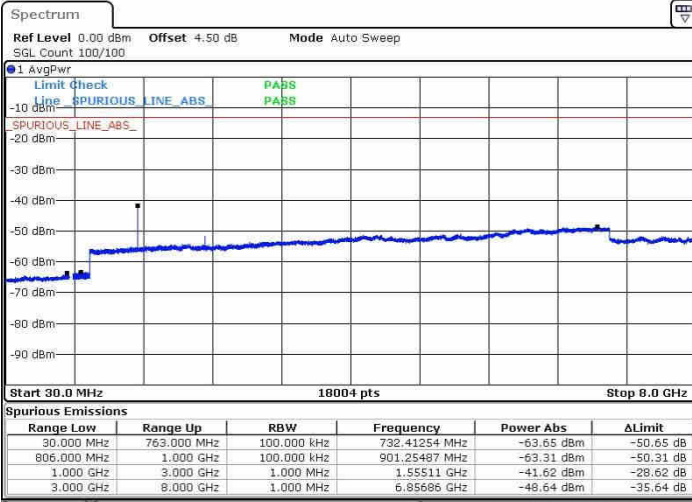

Highest Channel / QPSK

Highest Channel / 16QAM

Date: 21.OCT.2016 12:22:35

Date: 21.OCT.2016 12:23:30

LTE Band 13 / 5MHz

Lowest Channel / QPSK

Lowest Channel / 16QAM

Date: 21.OCT.2016 13:00:20