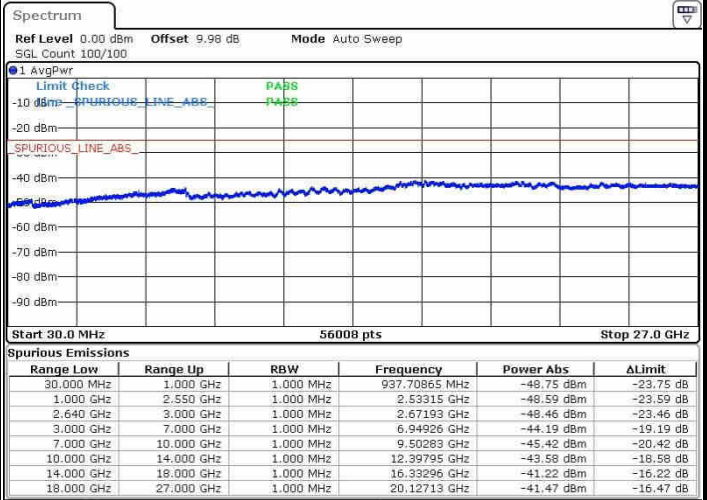

Date: 22.OCT.2016 03:20:33

Date: 22.OCT.2016 03:20:59

LTE Band 38 / 5MHz

Lowest Channel / QPSK

Lowest Channel / 16QAM

Date: 21.OCT.2016 22:26:46

Date: 21.OCT.2016 22:30:46

Middle Channel / QPSK

Middle Channel / 16QAM

Date: 21.OCT.2016 22:28:53

Date: 21.OCT.2016 22:31:48

LTE Band 38 / 5MHz

Highest Channel / QPSK

Date: 21.OCT.2016 22:29:46

Highest Channel / 16QAM

Date: 21.OCT.2016 22:32:52