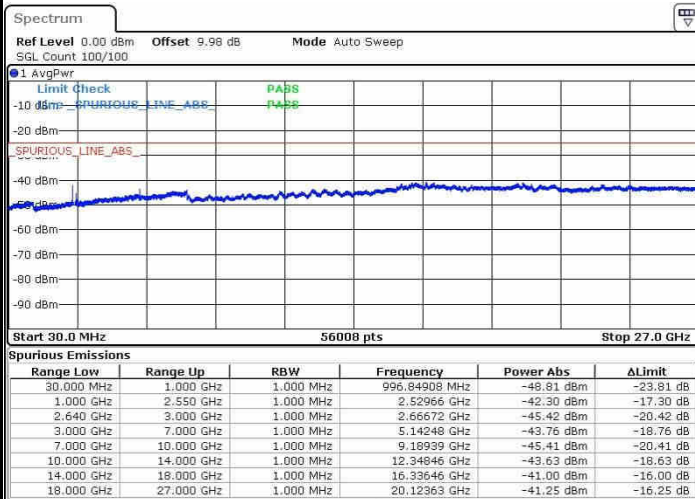

Lowest Channel / 16QAM

Date: 22.OCT.2016 00:30:07

Date: 22.OCT.2016 00:34:56

Middle Channel / QPSK

Middle Channel / 16QAM

Date: 22.OCT.2016 00:31:51

Date: 22.OCT.2016 00:36:56

LTE Band 38 / 15MHz

Highest Channel / QPSK

Date: 22.OCT.2016 00:32:42

Highest Channel / 16QAM

Date: 22.OCT.2016 00:38:02

LTE Band 38 / 20MHz

Lowest Channel / QPSK

Date: 22.OCT.2016 01:27:52

Lowest Channel / 16QAM

Date: 22.OCT.2016 01:34:17

LTE Band 38 / 20MHz

Middle Channel / QPSK

Middle Channel / 16QAM

Date: 22.OCT.2016 01:29:35

Date: 22.OCT.2016 01:35:09

Highest Channel / QPSK

Highest Channel / 16QAM