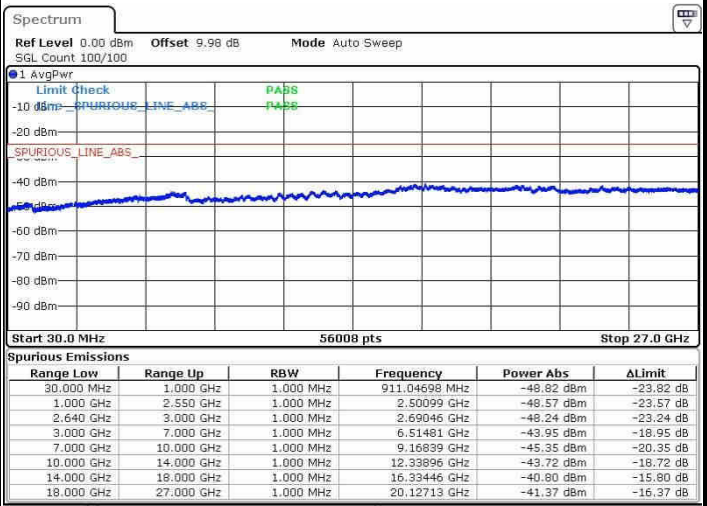

Date: 22.OCT.2016 03:20:33

Date: 22.OCT.2016 03:20:59

LTE Band 38 / 5MHz

Lowest Channel / QPSK

Lowest Channel / 16QAM

Date: 21.OCT.2016 22:26:46

Date: 21.OCT.2016 22:30:46

Middle Channel / QPSK

Middle Channel / 16QAM

Date: 21.OCT.2016 22:28:53

Date: 21.OCT.2016 22:31:48

LTE Band 38 / 5MHz

Highest Channel / QPSK

Date: 21.OCT.2016 22:29:46

Highest Channel / 16QAM

Date: 21.OCT.2016 22:32:52