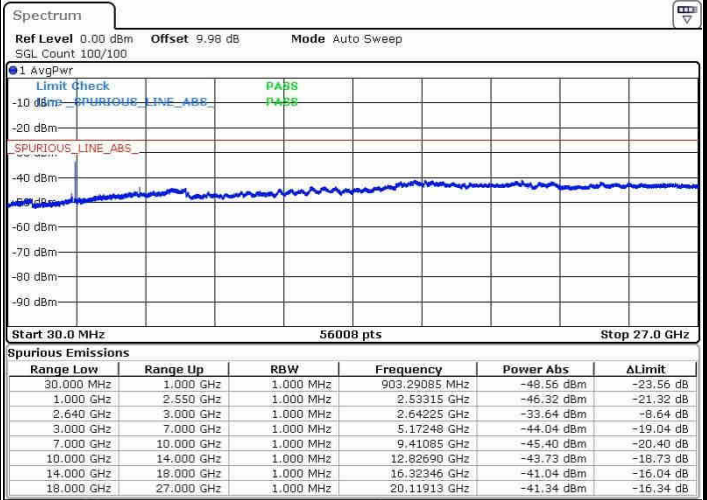

Lowest Channel / 16QAM

Date: 22.OCT.2016 00:30:07

Date: 22.OCT.2016 00:34:56

Middle Channel / QPSK

Middle Channel / 16QAM

Date: 22.OCT.2016 00:31:51

Date: 22.OCT.2016 00:36:56

LTE Band 38 / 15MHz

Highest Channel / QPSK

Date: 22.OCT.2016 00:32:42

Highest Channel / 16QAM

Date: 22.OCT.2016 00:38:02

LTE Band 38 / 20MHz

Lowest Channel / QPSK

Date: 22.OCT.2016 01:27:52

Lowest Channel / 16QAM

Date: 22.OCT.2016 01:34:17

LTE Band 38 / 20MHz

Middle Channel / QPSK

Middle Channel / 16QAM

Date: 22.OCT.2016 01:29:35

Date: 22.OCT.2016 01:35:09

Highest Channel / QPSK

Highest Channel / 16QAM