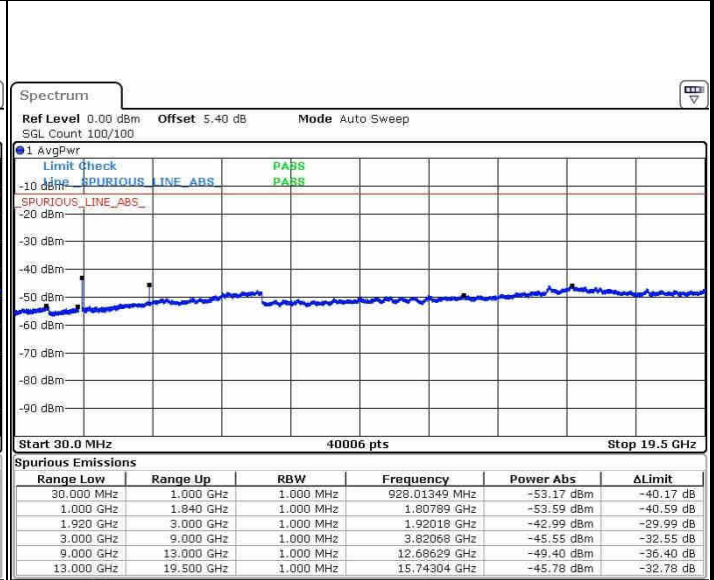

Highest Channel / 16QAM

Date: 21.OCT.2016 16:30:12

Date: 21.OCT.2016 16:31:07

LTE Band 25 / 1.4MHz

Highest Channel / QPSK

Highest Channel / 16QAM

Date: 21.OCT.2016 17:57:41

Date: 21.OCT.2016 17:58:36

LTE Band 25 / 3MHz

Highest Channel / QPSK

Highest Channel / 16QAM

Date: 21.OCT.2016 17:01:17

Date: 21.OCT.2016 17:02:13

LTE Band 25 / 5MHz

Highest Channel / QPSK

Date: 21.OCT.2016 17:08:23

Highest Channel / 16QAM

Date: 21.OCT.2016 17:09:19

LTE Band 25 / 10MHz

Highest Channel / QPSK

Date: 21.OCT.2016 17:15:29

Highest Channel / 16QAM

Date: 21.OCT.2016 17:16:24

LTE Band 25 / 15MHz

Highest Channel / QPSK

Date: 21.OCT.2016 17:22:35

Highest Channel / 16QAM

Date: 21.OCT.2016 17:23:30

LTE Band 25 / 20MHz

Highest Channel / QPSK

Date: 21.OCT.2016 17:29:40

Highest Channel / 16QAM