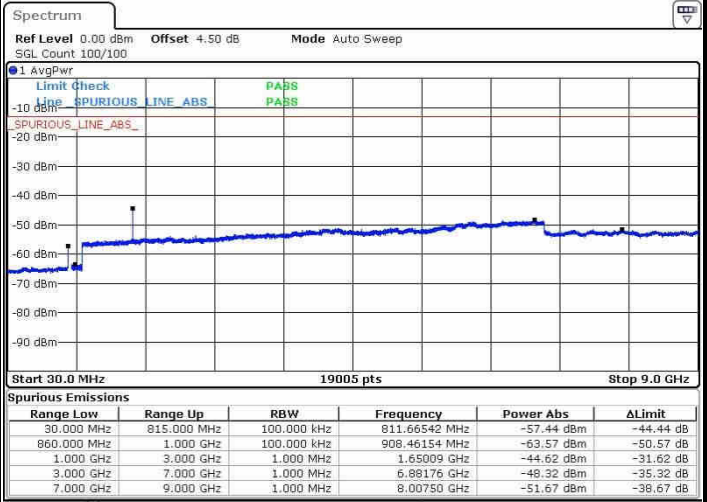

Date: 22.OCT.2016 02:45:09

Highest Channel / 16QAM

Date: 22.OCT.2016 02:44:38

LTE Band 26 / 10MHz

Lowest Channel / QPSK

Date: 22.OCT.2016 02:58:58

Lowest Channel / 16QAM

Date: 22.OCT.2016 02:59:29

LTE Band 26 / 10MHz

Middle Channel / QPSK

Date: 22.OCT.2016 03:01:45

Middle Channel / 16QAM

Date: 22.OCT.2016 03:03:18

Highest Channel / QPSK

Date: 22.OCT.2016 03:04:54

Highest Channel / 16QAM

Date: 22.OCT.2016 03:03:46

LTE Band 26 / 15MHz

Lowest Channel / QPSK

Lowest Channel / 16QAM

Date: 22.OCT.2016 03:20:01

Date: 22.OCT.2016 03:19:25

Middle Channel / QPSK

Middle Channel / 16QAM