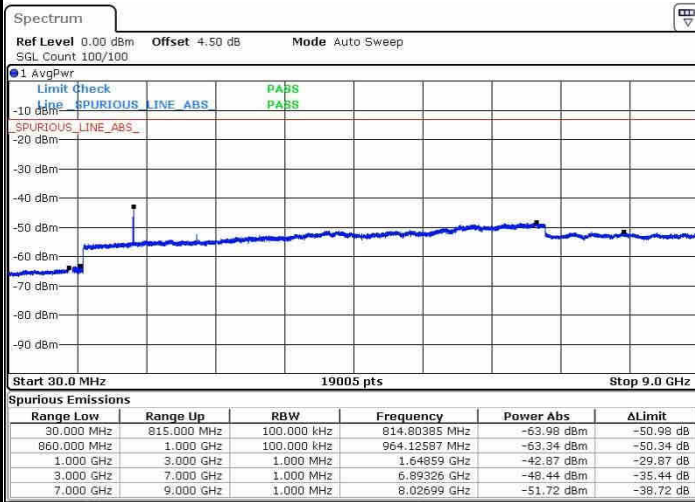

Date: 21.OCT.2016 17:30:36

LTE Band 26 / 1.4MHz

Lowest Channel / QPSK

Date: 22.OCT.2016 01:48:58

Lowest Channel / 16QAM

Date: 22.OCT.2016 01:48:32

Middle Channel / QPSK

Date: 22.OCT.2016 01:48:26

Middle Channel / 16QAM

Date: 22.OCT.2016 01:50:18

LTE Band 26 / 1.4MHz

Highest Channel / QPSK

Date: 22.OCT.2016 01:51:16

Highest Channel / 16QAM

Date: 22.OCT.2016 01:50:47

LTE Band 26 / 3MHz

Lowest Channel / QPSK

Date: 22.OCT.2016 02:16:42

Lowest Channel / 16QAM

Date: 22.OCT.2016 02:15:08

LTE Band 26 / 3MHz

Middle Channel / QPSK

Middle Channel / 16QAM

Date: 22.OCT.2016 02:17:30