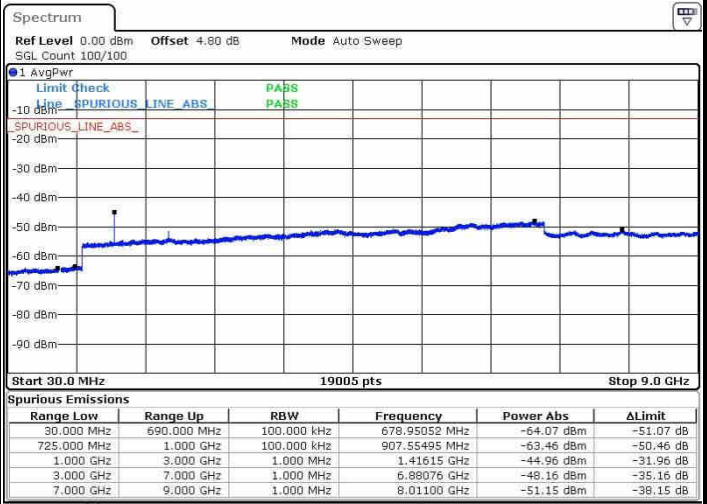

Highest Channel / 16QAM

Date: 21.OCT.2016 13:04:54

LTE Band 13 / 10MHz

Middle Channel / QPSK

Date: 21.OCT.2016 13:07:26

Middle Channel / 16QAM

Date: 21.OCT.2016 13:06:31

LTE Band 17 / 5MHz

Lowest Channel / QPSK

Lowest Channel / 16QAM

Date: 21.OCT.2016 16:03:55

Date: 21.OCT.2016 16:04:50

Middle Channel / QPSK

Middle Channel / 16QAM

Date: 21.OCT.2016 16:06:27

Date: 21.OCT.2016 16:07:22

LTE Band 17 / 5MHz

Highest Channel / QPSK

Date: 21.OCT.2016 16:13:31

Highest Channel / 16QAM

Date: 21.OCT.2016 16:14:26

LTE Band 17 / 10MHz

Lowest Channel / QPSK

Date: 21.OCT.2016 16:20:36