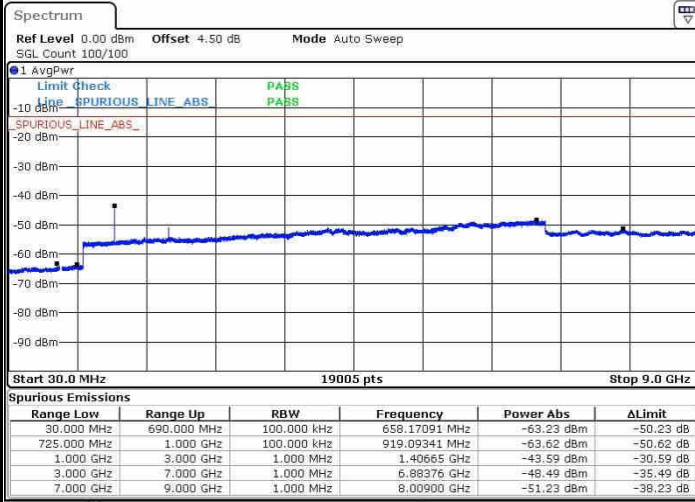

Date: 21.OCT.2016 12:18:56

Lowest Channel / 16QAM

Date: 21.OCT.2016 12:19:51

LTE Band 12 / 10MHz

Middle Channel / QPSK

Middle Channel / 16QAM

Date: 21.OCT.2016 12:21:40

Date: 21.OCT.2016 12:20:45

Highest Channel / QPSK

Highest Channel / 16QAM

Date: 21.OCT.2016 12:22:35

Date: 21.OCT.2016 12:23:30

LTE Band 13 / 5MHz

Lowest Channel / QPSK

Lowest Channel / 16QAM

Date: 21.OCT.2016 13:00:20