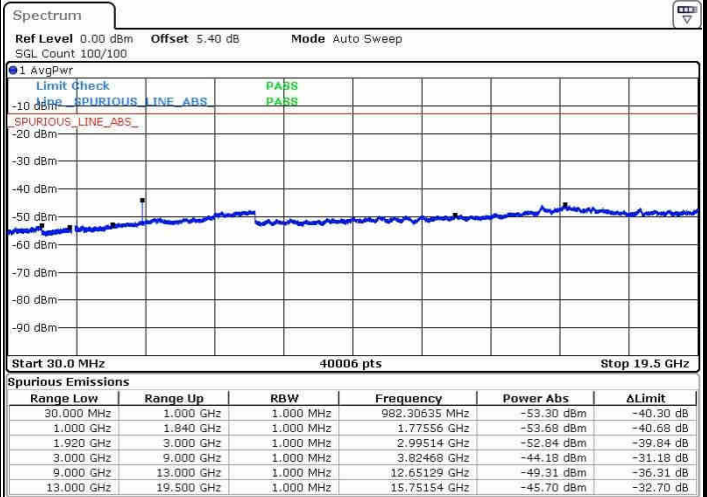

Lowest Channel / 16QAM

Date: 21.OCT.2016 16:21:31

LTE Band 17 / 10MHz

Middle Channel / QPSK

Middle Channel / 16QAM

Date: 21.OCT.2016 16:23:08

Date: 21.OCT.2016 16:24:03

Highest Channel / QPSK

Highest Channel / 16QAM

Date: 21.OCT.2016 16:30:12

Date: 21.OCT.2016 16:31:07

LTE Band 25 / 1.4MHz

Highest Channel / QPSK

Highest Channel / 16QAM

Date: 21.OCT.2016 17:57:41

Date: 21.OCT.2016 17:58:36

LTE Band 25 / 3MHz

Highest Channel / QPSK

Highest Channel / 16QAM

Date: 21.OCT.2016 17:01:17

Date: 21.OCT.2016 17:02:13

LTE Band 25 / 5MHz

Highest Channel / QPSK

Date: 21.OCT.2016 17:08:23