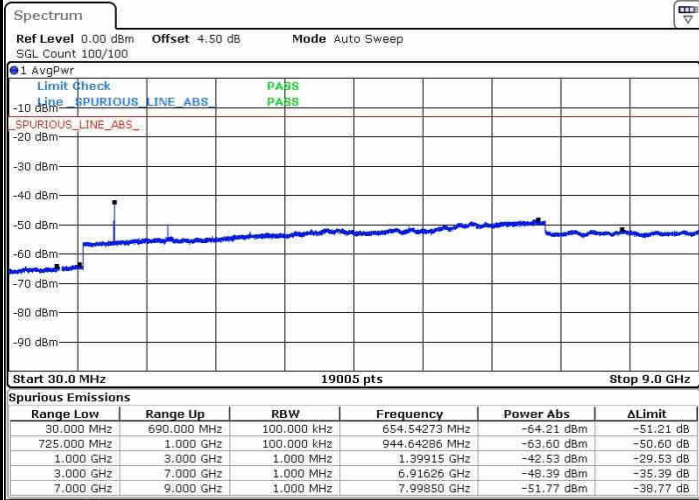

LTE Band 12 / 5MHz

Lowest Channel / QPSK

Lowest Channel / 16QAM

Date: 21.OCT.2016 12:02:15

Date: 21.OCT.2016 12:03:10

Middle Channel / QPSK

Middle Channel / 16QAM

Date: 21.OCT.2016 12:05:00

Date: 21.OCT.2016 12:04:05

LTE Band 12 / 5MHz

Highest Channel / QPSK

Date: 21.OCT.2016 12:05:55

Highest Channel / 16QAM

Date: 21.OCT.2016 12:06:50

LTE Band 12 / 10MHz

Lowest Channel / QPSK