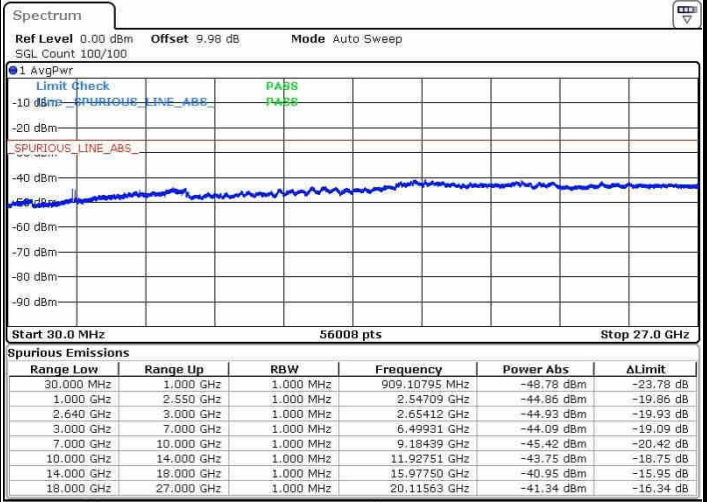

Middle Channel / 16QAM

Date: 21.OCT.2016 22:28:53

Date: 21.OCT.2016 22:31:48

LTE Band 38 / 5MHz

Highest Channel / QPSK

Date: 21.OCT.2016 22:29:46

Highest Channel / 16QAM

Date: 21.OCT.2016 22:32:52

LTE Band 38 / 10MHz

Lowest Channel / QPSK

Date: 21.OCT.2016 23:45:24

Lowest Channel / 16QAM

Date: 21.OCT.2016 23:50:56

LTE Band 38 / 10MHz

Middle Channel / QPSK

Middle Channel / 16QAM

Date: 21.OCT.2016 23:47:13

Date: 21.OCT.2016 23:51:47

Highest Channel / QPSK

Highest Channel / 16QAM

Date: 21.OCT.2016 23:48:58

Date: 21.OCT.2016 23:52:48

LTE Band 38 / 15MHz

Lowest Channel / QPSK