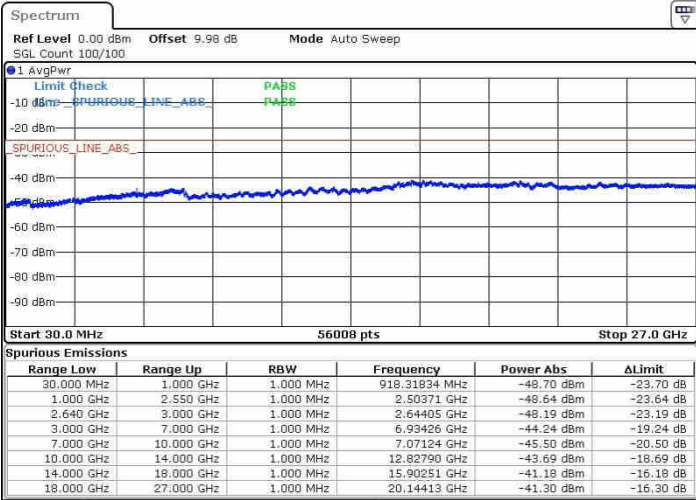

Date: 22.OCT.2016 03:20:33

Date: 22.OCT.2016 03:20:59

LTE Band 38 / 5MHz

Lowest Channel / QPSK

Lowest Channel / 16QAM

Date: 21.OCT.2016 22:26:46

Date: 21.OCT.2016 22:30:46

Middle Channel / QPSK

Middle Channel / 16QAM

Date: 21.OCT.2016 22:28:53

Date: 21.OCT.2016 22:31:48

LTE Band 38 / 5MHz

Highest Channel / QPSK

Date: 21.OCT.2016 22:29:46

Highest Channel / 16QAM

Date: 21.OCT.2016 22:32:52