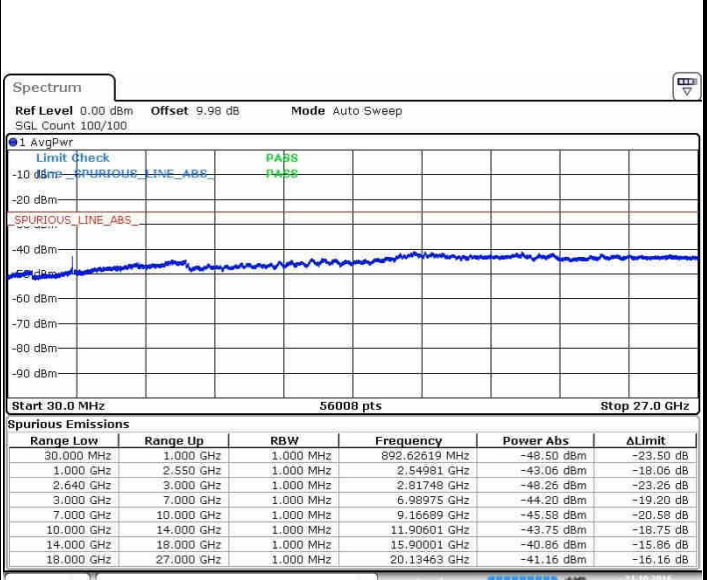

Date: 22.OCT.2016 03:20:33

Date: 22.OCT.2016 03:20:59

LTE Band 38 / 5MHz

Lowest Channel / QPSK

Lowest Channel / 16QAM

Date: 21.OCT.2016 22:26:46

Date: 21.OCT.2016 22:30:46

Middle Channel / QPSK

Middle Channel / 16QAM

Date: 21.OCT.2016 22:28:53

Date: 21.OCT.2016 22:31:48

LTE Band 38 / 5MHz

Highest Channel / QPSK

Date: 21.OCT.2016 22:29:46

Highest Channel / 16QAM

Date: 21.OCT.2016 22:32:52

LTE Band 38 / 10MHz

Lowest Channel / QPSK

Date: 21.OCT.2016 23:45:24

Lowest Channel / 16QAM

Date: 21.OCT.2016 23:50:56

LTE Band 38 / 10MHz

Middle Channel / QPSK

Middle Channel / 16QAM