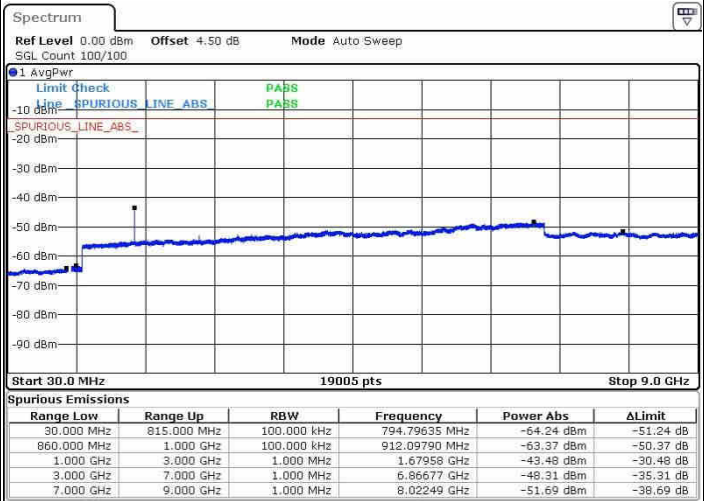

Date: 22.OCT.2016 02:45:09

Highest Channel / 16QAM

Date: 22.OCT.2016 02:44:38

LTE Band 26 / 10MHz

Lowest Channel / QPSK

Date: 22.OCT.2016 02:58:58

Lowest Channel / 16QAM

Date: 22.OCT.2016 02:59:29

LTE Band 26 / 10MHz

Middle Channel / QPSK

Date: 22.OCT.2016 03:01:45

Middle Channel / 16QAM

Date: 22.OCT.2016 03:03:18

Highest Channel / QPSK

Date: 22.OCT.2016 03:04:54

Highest Channel / 16QAM

Date: 22.OCT.2016 03:03:46

LTE Band 26 / 15MHz

Lowest Channel / QPSK

Lowest Channel / 16QAM

Date: 22.OCT.2016 03:20:01

Date: 22.OCT.2016 03:19:25

Middle Channel / QPSK

Middle Channel / 16QAM