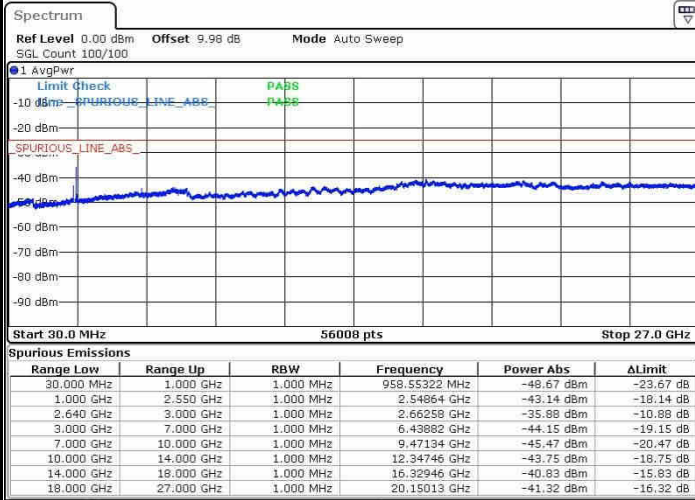

Date: 21.OCT.2016 23:47:13

Date: 21.OCT.2016 23:51:47

Highest Channel / QPSK

Highest Channel / 16QAM

Date: 21.OCT.2016 23:48:58

Date: 21.OCT.2016 23:52:48

LTE Band 38 / 15MHz

Lowest Channel / QPSK

Lowest Channel / 16QAM

Date: 22.OCT.2016 00:30:07

Date: 22.OCT.2016 00:34:56

Middle Channel / QPSK

Middle Channel / 16QAM

Date: 22.OCT.2016 00:31:51

Date: 22.OCT.2016 00:36:56

LTE Band 38 / 15MHz

Highest Channel / QPSK

Date: 22.OCT.2016 00:32:42

Highest Channel / 16QAM

Date: 22.OCT.2016 00:38:02

LTE Band 38 / 20MHz

Lowest Channel / QPSK

Date: 22.OCT.2016 01:27:52

Lowest Channel / 16QAM