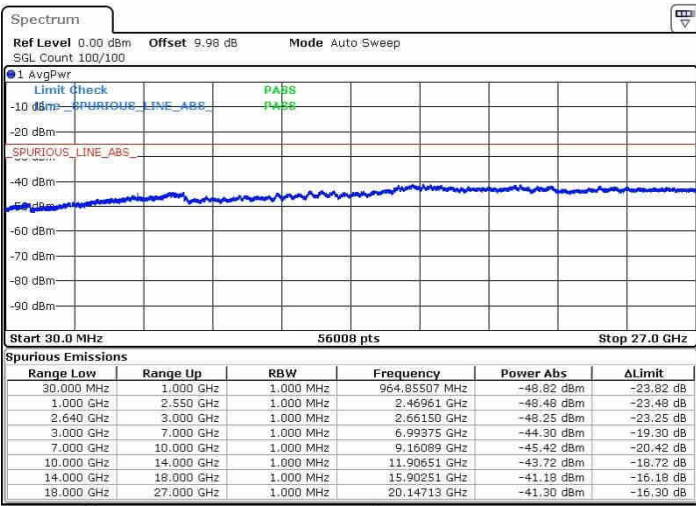

Date: 22.OCT.2016 03:20:33

Date: 22.OCT.2016 03:20:59

LTE Band 38 / 5MHz

Lowest Channel / QPSK

Lowest Channel / 16QAM

Date: 21.OCT.2016 22:26:46

Date: 21.OCT.2016 22:30:46

Middle Channel / QPSK

Middle Channel / 16QAM

Date: 21.OCT.2016 22:28:53

Date: 21.OCT.2016 22:31:48

LTE Band 38 / 5MHz

Highest Channel / QPSK

Date: 21.OCT.2016 22:29:46

Highest Channel / 16QAM

Date: 21.OCT.2016 22:32:52