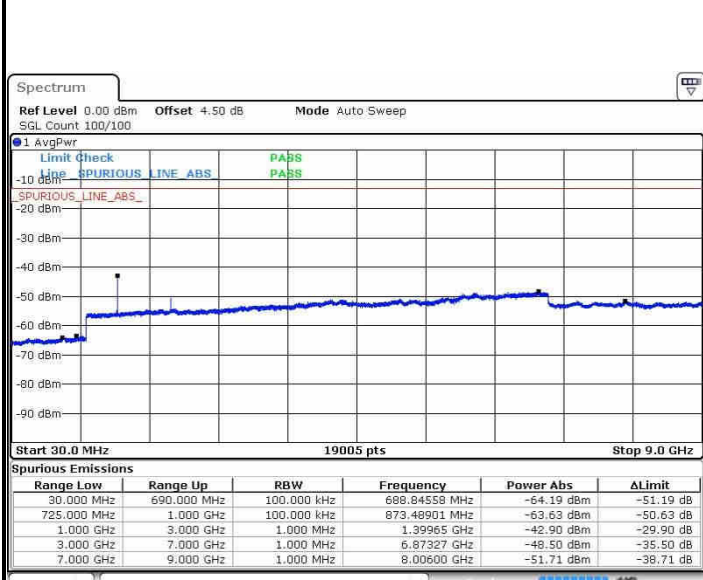

LTE Band 12 / 5MHz

Lowest Channel / QPSK

Lowest Channel / 16QAM

Date: 21.OCT.2016 12:02:15

Date: 21.OCT.2016 12:03:10

Middle Channel / QPSK

Middle Channel / 16QAM

Date: 21.OCT.2016 12:05:00

Date: 21.OCT.2016 12:04:05

LTE Band 12 / 5MHz

Highest Channel / QPSK

Date: 21.OCT.2016 12:05:55

Highest Channel / 16QAM

Date: 21.OCT.2016 12:06:50

LTE Band 12 / 10MHz

Lowest Channel / QPSK

Date: 21.OCT.2016 12:18:56

Lowest Channel / 16QAM

Date: 21.OCT.2016 12:19:51

LTE Band 12 / 10MHz

Middle Channel / QPSK

Middle Channel / 16QAM

Date: 21.OCT.2016 12:21:40

Date: 21.OCT.2016 12:20:45

Highest Channel / QPSK

Highest Channel / 16QAM

Date: 21.OCT.2016 12:22:35

Date: 21.OCT.2016 12:23:30

LTE Band 13 / 5MHz

Lowest Channel / QPSK

Lowest Channel / 16QAM

Date: 21.OCT.2016 13:00:20