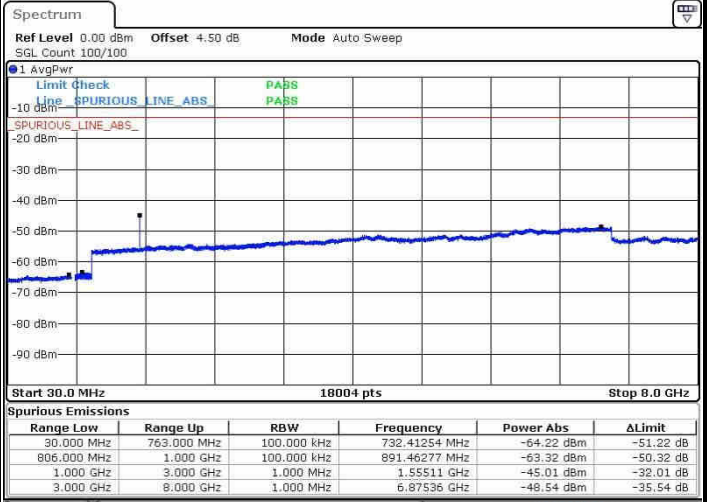

Highest Channel / QPSK

Highest Channel / 16QAM

Date: 21.OCT.2016 12:22:35

Date: 21.OCT.2016 12:23:30

LTE Band 13 / 5MHz

Lowest Channel / QPSK

Lowest Channel / 16QAM

Date: 21.OCT.2016 13:00:20

Date: 21.OCT.2016 13:01:15

Middle Channel / QPSK

Middle Channel / 16QAM

Date: 21.OCT.2016 13:03:05

Date: 21.OCT.2016 13:02:10

LTE Band 13 / 5MHz

Highest Channel / QPSK

Date: 21.OCT.2016 13:03:59