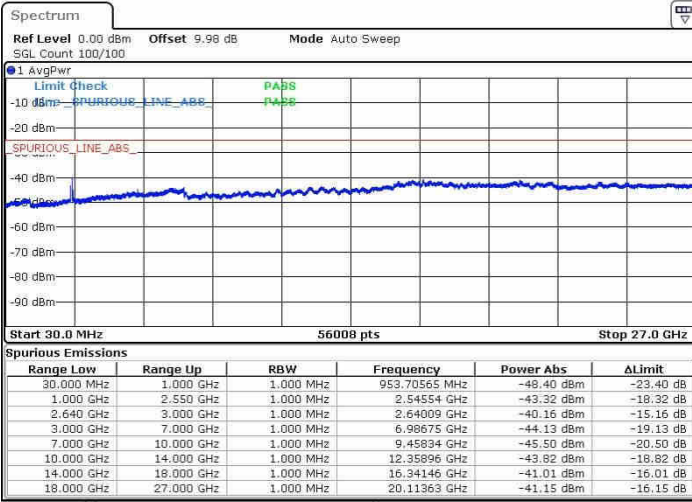

Middle Channel / 16QAM

Date: 21.OCT.2016 22:28:53

Date: 21.OCT.2016 22:31:48

LTE Band 38 / 5MHz

Highest Channel / QPSK

Date: 21.OCT.2016 22:29:46

Highest Channel / 16QAM

Date: 21.OCT.2016 22:32:52

LTE Band 38 / 10MHz

Lowest Channel / QPSK

Date: 21.OCT.2016 23:45:24

Lowest Channel / 16QAM

Date: 21.OCT.2016 23:50:56

LTE Band 38 / 10MHz

Middle Channel / QPSK

Middle Channel / 16QAM

Date: 21.OCT.2016 23:47:13

Date: 21.OCT.2016 23:51:47

Highest Channel / QPSK

Highest Channel / 16QAM

Date: 21.OCT.2016 23:48:58

Date: 21.OCT.2016 23:52:48

LTE Band 38 / 15MHz

Lowest Channel / QPSK