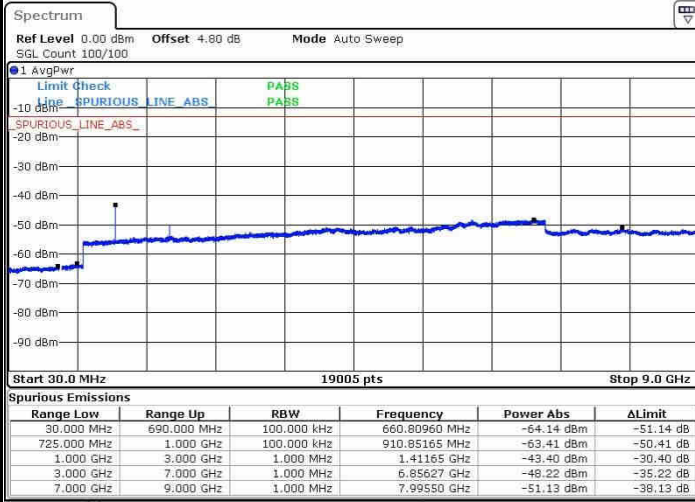

LTE Band 17 / 5MHz

Highest Channel / QPSK

Date: 21.OCT.2016 16:13:31

Highest Channel / 16QAM

Date: 21.OCT.2016 16:14:26

LTE Band 17 / 10MHz

Lowest Channel / QPSK

Date: 21.OCT.2016 16:20:36

Lowest Channel / 16QAM

Date: 21.OCT.2016 16:21:31

LTE Band 17 / 10MHz

Middle Channel / QPSK

Middle Channel / 16QAM

Date: 21.OCT.2016 16:23:08

Date: 21.OCT.2016 16:24:03

Highest Channel / QPSK

Highest Channel / 16QAM

Date: 21.OCT.2016 16:30:12

Date: 21.OCT.2016 16:31:07

LTE Band 25 / 1.4MHz

Highest Channel / QPSK

Highest Channel / 16QAM

Date: 21.OCT.2016 17:57:41

Date: 21.OCT.2016 17:58:36