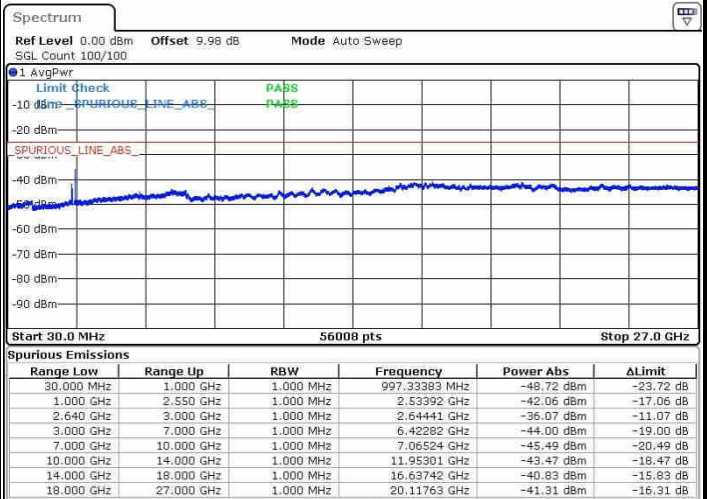

Date: 21.OCT.2016 23:47:13

Date: 21.OCT.2016 23:51:47

Highest Channel / QPSK

Highest Channel / 16QAM

Date: 21.OCT.2016 23:48:58

Date: 21.OCT.2016 23:52:48

LTE Band 38 / 15MHz

Lowest Channel / QPSK

Lowest Channel / 16QAM

Date: 22.OCT.2016 00:30:07

Date: 22.OCT.2016 00:34:56

Middle Channel / QPSK

Middle Channel / 16QAM

Date: 22.OCT.2016 00:31:51

Date: 22.OCT.2016 00:36:56

LTE Band 38 / 15MHz

Highest Channel / QPSK

Date: 22.OCT.2016 00:32:42

Highest Channel / 16QAM

Date: 22.OCT.2016 00:38:02

LTE Band 38 / 20MHz

Lowest Channel / QPSK

Date: 22.OCT.2016 01:27:52

Lowest Channel / 16QAM