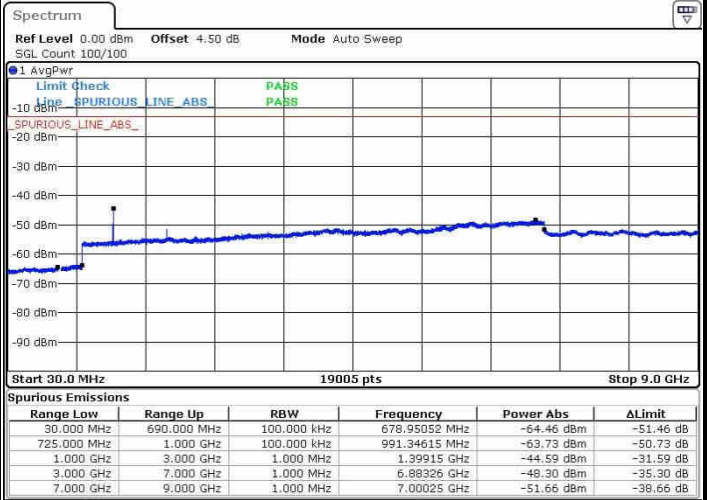

LTE Band 12 / 5MHz

Lowest Channel / QPSK

Lowest Channel / 16QAM

Date: 21.OCT.2016 12:02:15

Date: 21.OCT.2016 12:03:10

Middle Channel / QPSK

Middle Channel / 16QAM

Date: 21.OCT.2016 12:05:00

Date: 21.OCT.2016 12:04:05

LTE Band 12 / 5MHz

Highest Channel / QPSK

Date: 21.OCT.2016 12:05:55

Highest Channel / 16QAM

Date: 21.OCT.2016 12:06:50

LTE Band 12 / 10MHz

Lowest Channel / QPSK