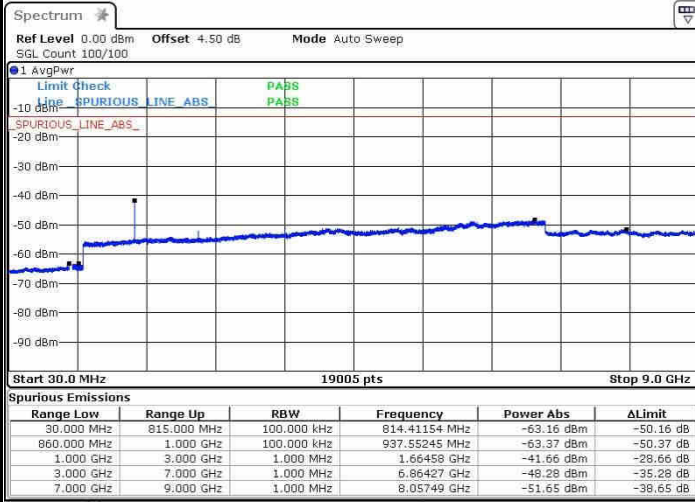

Date: 22.OCT.2016 02:42:46

Date: 22.OCT.2016 02:42:20

Middle Channel / QPSK

Middle Channel / 16QAM

Date: 22.OCT.2016 02:43:13

Date: 22.OCT.2016 02:43:43

LTE Band 26 / 5MHz

Highest Channel / QPSK

Date: 22.OCT.2016 02:45:09

Highest Channel / 16QAM

Date: 22.OCT.2016 02:44:38

LTE Band 26 / 10MHz

Lowest Channel / QPSK

Date: 22.OCT.2016 02:58:58

Lowest Channel / 16QAM

Date: 22.OCT.2016 02:59:29

LTE Band 26 / 10MHz

Middle Channel / QPSK

Date: 22.OCT.2016 03:01:45

Middle Channel / 16QAM

Date: 22.OCT.2016 03:03:18

Highest Channel / QPSK

Date: 22.OCT.2016 03:04:54

Highest Channel / 16QAM