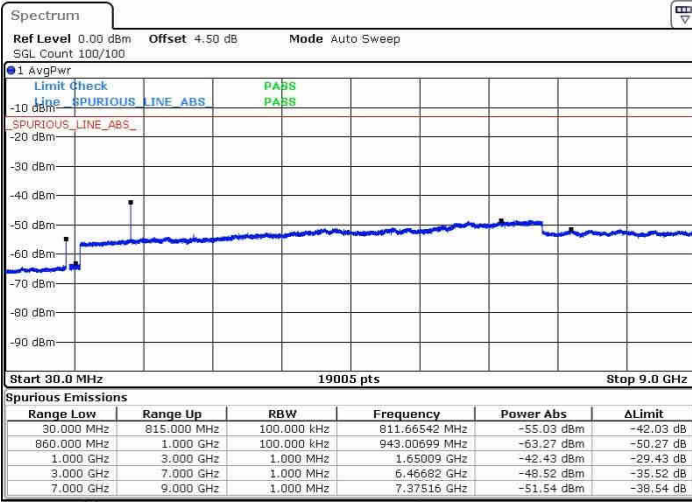

Date: 22.OCT.2016 02:45:09

Highest Channel / 16QAM

Date: 22.OCT.2016 02:44:38

LTE Band 26 / 10MHz

Lowest Channel / QPSK

Date: 22.OCT.2016 02:58:58

Lowest Channel / 16QAM

Date: 22.OCT.2016 02:59:29

LTE Band 26 / 10MHz

Middle Channel / QPSK

Date: 22.OCT.2016 03:01:45

Middle Channel / 16QAM

Date: 22.OCT.2016 03:03:18

Highest Channel / QPSK

Date: 22.OCT.2016 03:04:54

Highest Channel / 16QAM

Date: 22.OCT.2016 03:03:46

LTE Band 26 / 15MHz

Lowest Channel / QPSK

Lowest Channel / 16QAM

Date: 22.OCT.2016 03:20:01

Date: 22.OCT.2016 03:19:25

Middle Channel / QPSK

Middle Channel / 16QAM