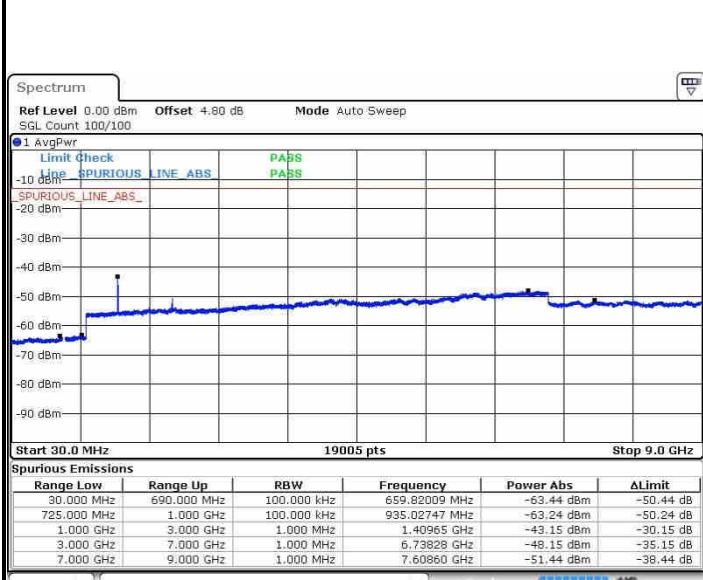

Highest Channel / 16QAM

Date: 21.OCT.2016 13:04:54

LTE Band 13 / 10MHz

Middle Channel / QPSK

Date: 21.OCT.2016 13:07:26

Middle Channel / 16QAM

Date: 21.OCT.2016 13:06:31

LTE Band 17 / 5MHz

LTE Band 17 / 5MHz

Highest Channel / QPSK

Date: 21.OCT.2016 16:13:31

Highest Channel / 16QAM

Date: 21.OCT.2016 16:14:26

LTE Band 17 / 10MHz

Lowest Channel / QPSK

Date: 21.OCT.2016 16:20:36

Lowest Channel / 16QAM

Date: 21.OCT.2016 16:21:31

LTE Band 17 / 10MHz

Middle Channel / QPSK

Middle Channel / 16QAM

Date: 21.OCT.2016 16:23:08

Date: 21.OCT.2016 16:24:03

Highest Channel / QPSK

Highest Channel / 16QAM

Date: 21.OCT.2016 16:30:12

Date: 21.OCT.2016 16:31:07

LTE Band 25 / 1.4MHz

Highest Channel / QPSK

Highest Channel / 16QAM

Date: 21.OCT.2016 17:57:41

Date: 21.OCT.2016 17:58:36