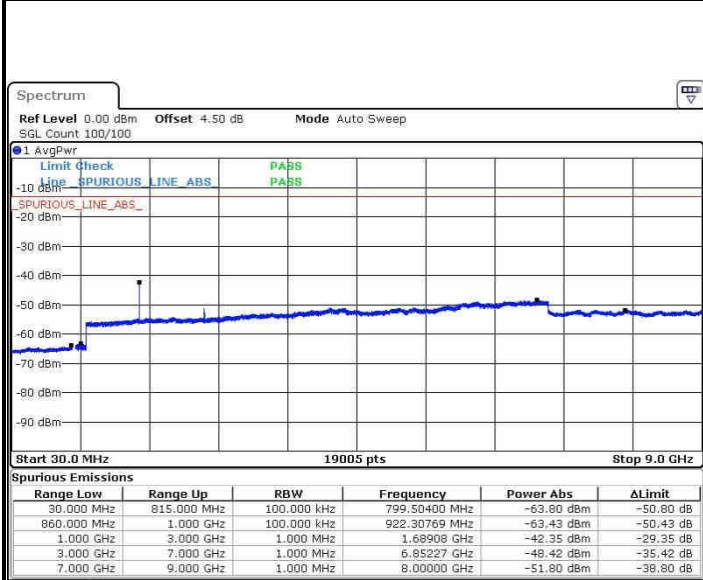

Date: 22.OCT.2016 02:18:03

Highest Channel / QPSK

Highest Channel / 16QAM

Date: 22.OCT.2016 02:19:27

Date: 22.OCT.2016 02:18:43

LTE Band 26 / 5MHz

Lowest Channel / QPSK

Lowest Channel / 16QAM

Date: 22.OCT.2016 02:42:46

Date: 22.OCT.2016 02:42:20

Middle Channel / QPSK

Middle Channel / 16QAM

Date: 22.OCT.2016 02:43:13

Date: 22.OCT.2016 02:43:43

LTE Band 26 / 5MHz

Highest Channel / QPSK

Date: 22.OCT.2016 02:45:09

Highest Channel / 16QAM

Date: 22.OCT.2016 02:44:38

LTE Band 26 / 10MHz

Lowest Channel / QPSK

Date: 22.OCT.2016 02:58:58

Lowest Channel / 16QAM

Date: 22.OCT.2016 02:59:29

LTE Band 26 / 10MHz

Middle Channel / QPSK

Date: 22.OCT.2016 03:01:45

Middle Channel / 16QAM

Date: 22.OCT.2016 03:03:18

Highest Channel / QPSK

Date: 22.OCT.2016 03:04:54

Highest Channel / 16QAM