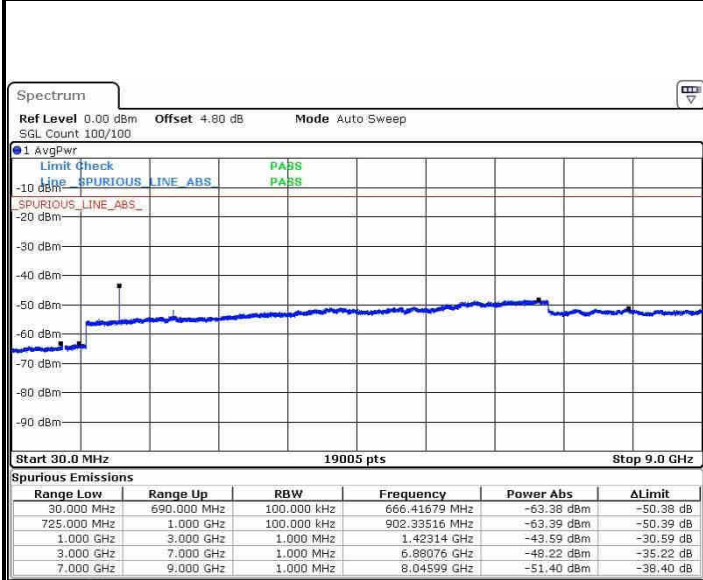

Highest Channel / 16QAM

Date: 21.OCT.2016 13:04:54

LTE Band 13 / 10MHz

Middle Channel / QPSK

Date: 21.OCT.2016 13:07:26

Middle Channel / 16QAM

Date: 21.OCT.2016 13:06:31

LTE Band 17 / 5MHz

Lowest Channel / QPSK

Lowest Channel / 16QAM

Date: 21.OCT.2016 16:03:55

Date: 21.OCT.2016 16:04:50

Middle Channel / QPSK

Middle Channel / 16QAM

Date: 21.OCT.2016 16:06:27

Date: 21.OCT.2016 16:07:22

LTE Band 17 / 5MHz

Highest Channel / QPSK

Date: 21.OCT.2016 16:13:31

Highest Channel / 16QAM

Date: 21.OCT.2016 16:14:26

LTE Band 17 / 10MHz

Lowest Channel / QPSK

Date: 21.OCT.2016 16:20:36

Lowest Channel / 16QAM

Date: 21.OCT.2016 16:21:31

LTE Band 17 / 10MHz

Middle Channel / QPSK

Middle Channel / 16QAM

Date: 21.OCT.2016 16:23:08

Date: 21.OCT.2016 16:24:03

Highest Channel / QPSK