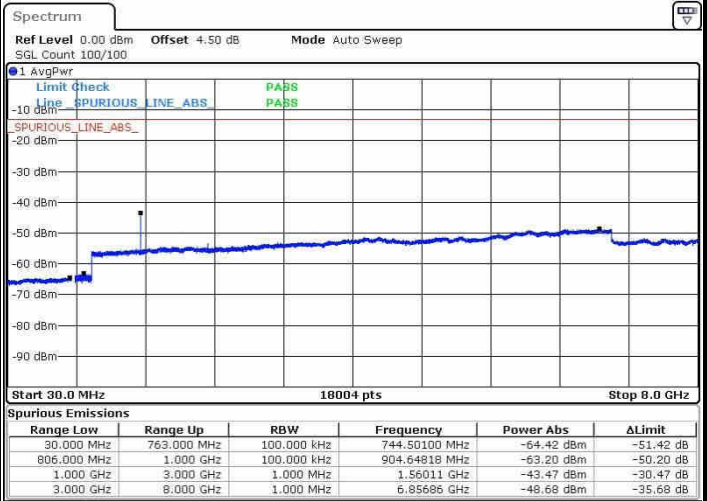

Middle Channel / QPSK

Middle Channel / 16QAM

Date: 21.OCT.2016 13:03:05

Date: 21.OCT.2016 13:02:10