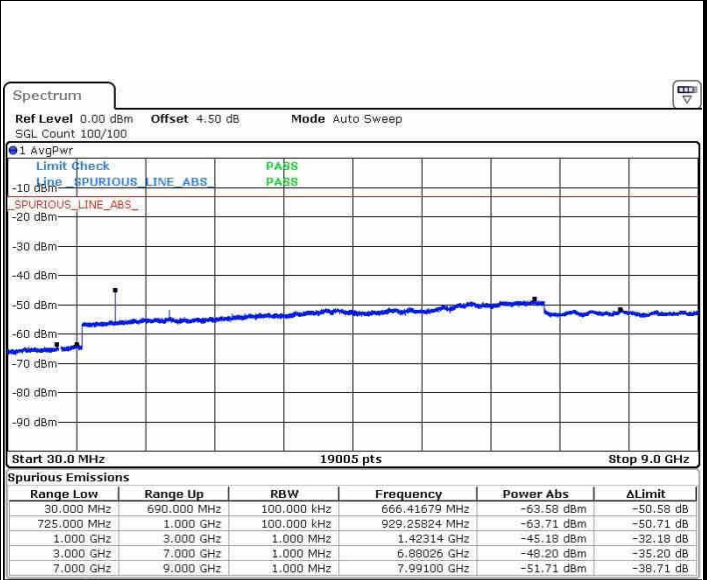

LTE Band 12 / 5MHz

Lowest Channel / QPSK

Lowest Channel / 16QAM

Date: 21.OCT.2016 12:02:15

Date: 21.OCT.2016 12:03:10

Middle Channel / QPSK

Middle Channel / 16QAM

Date: 21.OCT.2016 12:05:00

Date: 21.OCT.2016 12:04:05

LTE Band 12 / 5MHz

Highest Channel / QPSK

Date: 21.OCT.2016 12:05:55

Highest Channel / 16QAM

Date: 21.OCT.2016 12:06:50

LTE Band 12 / 10MHz

Lowest Channel / QPSK

Date: 21.OCT.2016 12:18:56

Lowest Channel / 16QAM

Date: 21.OCT.2016 12:19:51

LTE Band 12 / 10MHz

Middle Channel / QPSK

Middle Channel / 16QAM

Date: 21.OCT.2016 12:21:40

Date: 21.OCT.2016 12:20:45

Highest Channel / QPSK

Highest Channel / 16QAM

Date: 21.OCT.2016 12:22:35

Date: 21.OCT.2016 12:23:30

LTE Band 13 / 5MHz

Lowest Channel / QPSK

Lowest Channel / 16QAM

Date: 21.OCT.2016 13:00:20