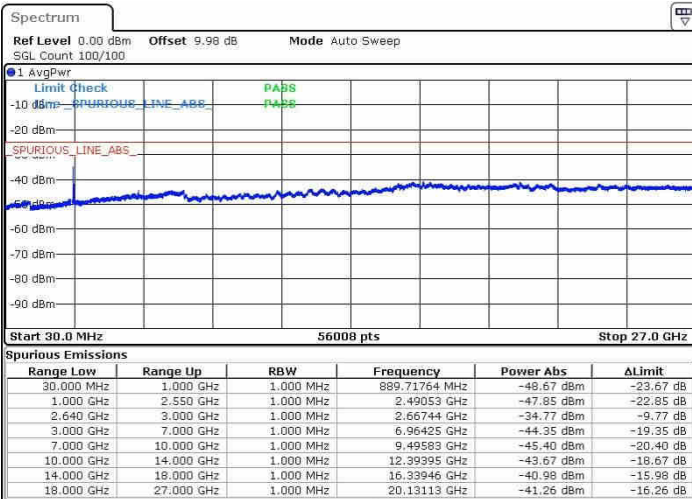

Highest Channel / QPSK

Date: 22.OCT.2016 00:32:42

Highest Channel / 16QAM

Date: 22.OCT.2016 00:38:02

LTE Band 38 / 20MHz

Lowest Channel / QPSK

Date: 22.OCT.2016 01:27:52

Lowest Channel / 16QAM

Date: 22.OCT.2016 01:34:17

LTE Band 38 / 20MHz

Middle Channel / QPSK

Middle Channel / 16QAM

Date: 22.OCT.2016 01:29:35

Date: 22.OCT.2016 01:35:09

Highest Channel / QPSK

Highest Channel / 16QAM