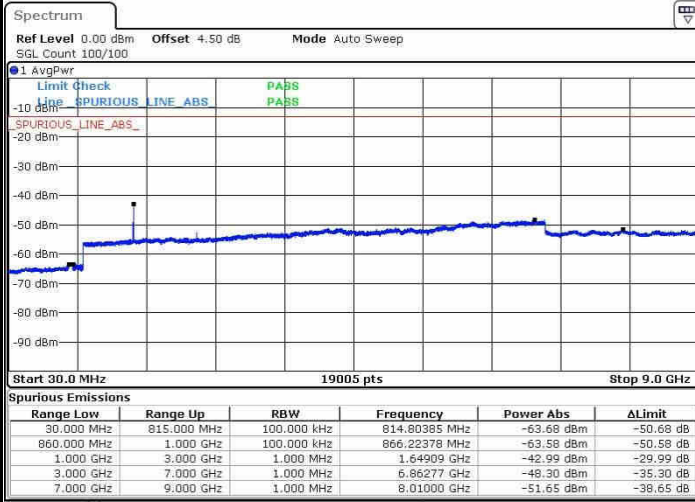

Lowest Channel / QPSK

Date: 22.OCT.2016 02:16:42

Lowest Channel / 16QAM

Date: 22.OCT.2016 02:15:08

LTE Band 26 / 3MHz

Middle Channel / QPSK

Middle Channel / 16QAM

Date: 22.OCT.2016 02:17:30

Date: 22.OCT.2016 02:18:03

Highest Channel / QPSK

Highest Channel / 16QAM

Date: 22.OCT.2016 02:19:27

Date: 22.OCT.2016 02:18:43

LTE Band 26 / 5MHz

Lowest Channel / QPSK

Lowest Channel / 16QAM

Date: 22.OCT.2016 02:42:46

Date: 22.OCT.2016 02:42:20

Middle Channel / QPSK

Middle Channel / 16QAM

Date: 22.OCT.2016 02:43:13

Date: 22.OCT.2016 02:43:43

LTE Band 26 / 5MHz

Highest Channel / QPSK