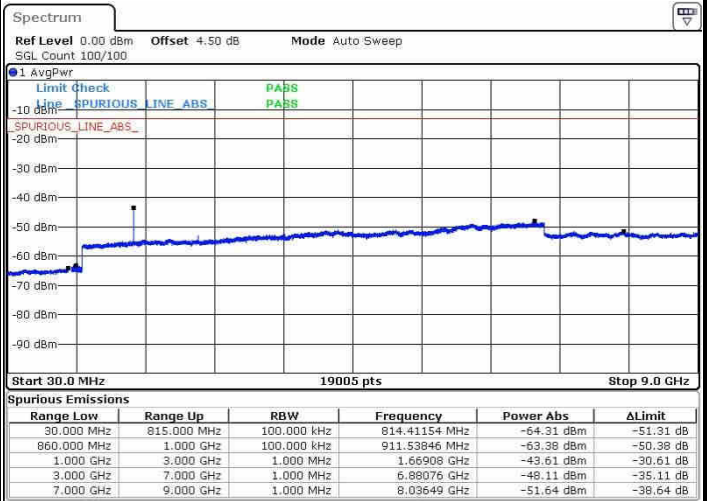

Lowest Channel / QPSK

Date: 22.OCT.2016 02:16:42

Lowest Channel / 16QAM

Date: 22.OCT.2016 02:15:08

LTE Band 26 / 3MHz

Middle Channel / QPSK

Middle Channel / 16QAM

Date: 22.OCT.2016 02:17:30

Date: 22.OCT.2016 02:18:03

Highest Channel / QPSK

Highest Channel / 16QAM

Date: 22.OCT.2016 02:19:27

Date: 22.OCT.2016 02:18:43

LTE Band 26 / 5MHz

Lowest Channel / QPSK

Lowest Channel / 16QAM

Date: 22.OCT.2016 02:42:46

Date: 22.OCT.2016 02:42:20

Middle Channel / QPSK

Middle Channel / 16QAM

Date: 22.OCT.2016 02:43:13

Date: 22.OCT.2016 02:43:43

LTE Band 26 / 5MHz

Highest Channel / QPSK