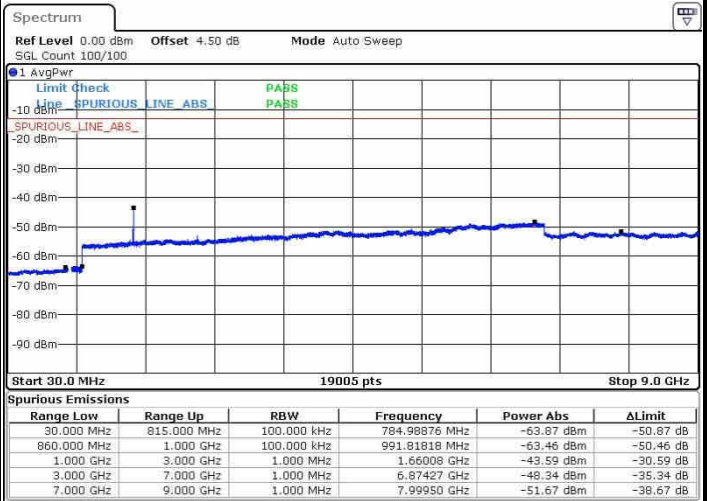

LTE Band 26 / 10MHz

Middle Channel / QPSK

Date: 22.OCT.2016 03:01:45

Middle Channel / 16QAM

Date: 22.OCT.2016 03:03:18

Highest Channel / QPSK

Date: 22.OCT.2016 03:04:54

Highest Channel / 16QAM

Date: 22.OCT.2016 03:03:46

LTE Band 26 / 15MHz

Lowest Channel / QPSK

Lowest Channel / 16QAM

Date: 22.OCT.2016 03:20:01

Date: 22.OCT.2016 03:19:25

Middle Channel / QPSK

Middle Channel / 16QAM

Date: 22.OCT.2016 03:20:33

Date: 22.OCT.2016 03:20:59

LTE Band 38 / 5MHz

Lowest Channel / QPSK

Lowest Channel / 16QAM

Date: 21.OCT.2016 22:26:46

Date: 21.OCT.2016 22:30:46

Middle Channel / QPSK