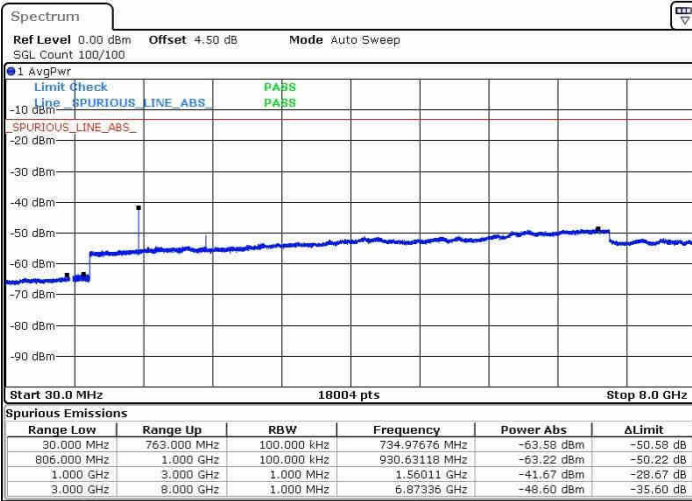

Middle Channel / QPSK

Middle Channel / 16QAM

Date: 21.OCT.2016 13:03:05

Date: 21.OCT.2016 13:02:10