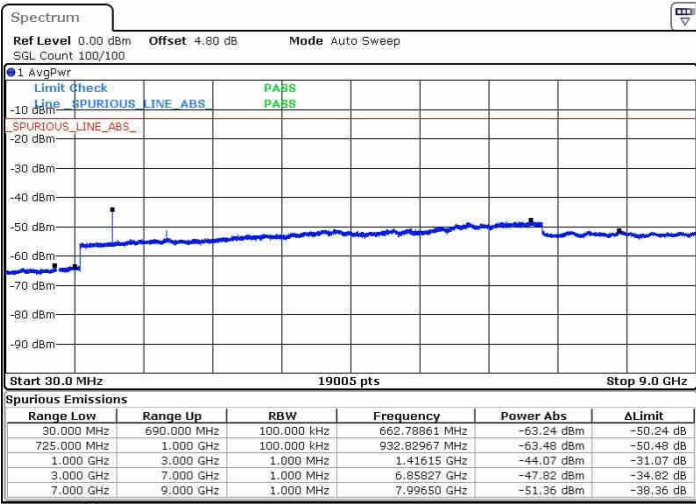

Lowest Channel / QPSK

Lowest Channel / 16QAM

Date: 21.OCT.2016 16:03:55

Date: 21.OCT.2016 16:04:50

Middle Channel / QPSK

Middle Channel / 16QAM

Date: 21.OCT.2016 16:06:27

Date: 21.OCT.2016 16:07:22

LTE Band 17 / 5MHz

Highest Channel / QPSK

Date: 21.OCT.2016 16:13:31

Highest Channel / 16QAM

Date: 21.OCT.2016 16:14:26

LTE Band 17 / 10MHz

Lowest Channel / QPSK

Date: 21.OCT.2016 16:20:36