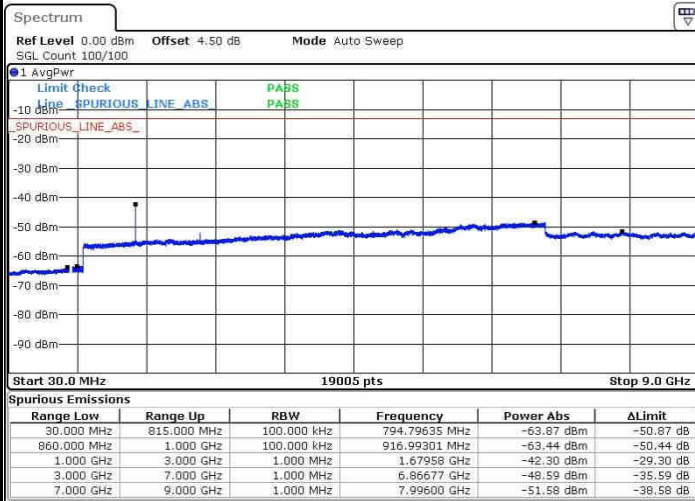

Date: 22.OCT.2016 02:45:09

Highest Channel / 16QAM

Date: 22.OCT.2016 02:44:38

LTE Band 26 / 10MHz

Lowest Channel / QPSK

Date: 22.OCT.2016 02:58:58

Lowest Channel / 16QAM

Date: 22.OCT.2016 02:59:29

LTE Band 26 / 10MHz

Middle Channel / QPSK

Date: 22.OCT.2016 03:01:45

Middle Channel / 16QAM

Date: 22.OCT.2016 03:03:18

Highest Channel / QPSK

Date: 22.OCT.2016 03:04:54

Highest Channel / 16QAM

Date: 22.OCT.2016 03:03:46

LTE Band 26 / 15MHz

Lowest Channel / QPSK

Lowest Channel / 16QAM

Date: 22.OCT.2016 03:20:01

Date: 22.OCT.2016 03:19:25

Middle Channel / QPSK

Middle Channel / 16QAM