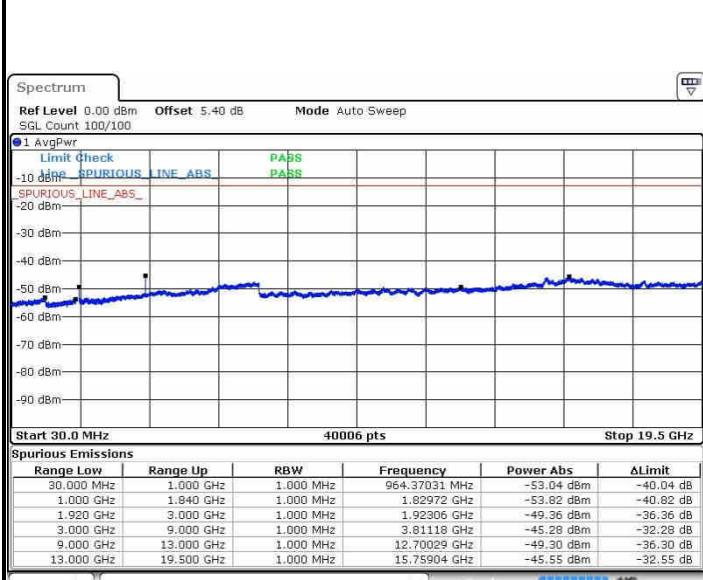

Highest Channel / 16QAM

Date: 21.OCT.2016 16:30:12

Date: 21.OCT.2016 16:31:07

LTE Band 25 / 1.4MHz

Highest Channel / QPSK

Highest Channel / 16QAM

Date: 21.OCT.2016 17:57:41

Date: 21.OCT.2016 17:58:36

LTE Band 25 / 3MHz

Highest Channel / QPSK

Highest Channel / 16QAM

Date: 21.OCT.2016 17:01:17

Date: 21.OCT.2016 17:02:13

LTE Band 25 / 5MHz

Highest Channel / QPSK

Date: 21.OCT.2016 17:08:23

Highest Channel / 16QAM

Date: 21.OCT.2016 17:09:19

LTE Band 25 / 10MHz

Highest Channel / QPSK

Date: 21.OCT.2016 17:15:29

Highest Channel / 16QAM

Date: 21.OCT.2016 17:16:24

LTE Band 25 / 15MHz

Highest Channel / QPSK

Date: 21.OCT.2016 17:22:35

Highest Channel / 16QAM

Date: 21.OCT.2016 17:23:30

LTE Band 25 / 20MHz

Highest Channel / QPSK

Date: 21.OCT.2016 17:29:40

Highest Channel / 16QAM