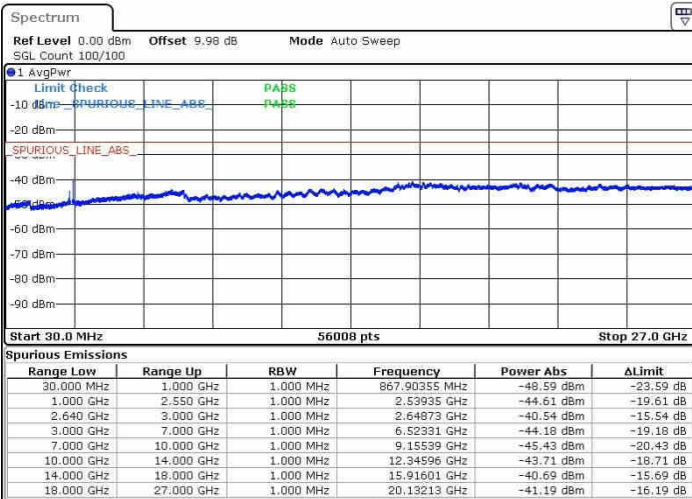

Date: 21.OCT.2016 23:47:13

Date: 21.OCT.2016 23:51:47

Highest Channel / QPSK

Highest Channel / 16QAM

Date: 21.OCT.2016 23:48:58

Date: 21.OCT.2016 23:52:48

LTE Band 38 / 15MHz

Lowest Channel / QPSK

Lowest Channel / 16QAM

Date: 22.OCT.2016 00:30:07

Date: 22.OCT.2016 00:34:56

Middle Channel / QPSK

Middle Channel / 16QAM

Date: 22.OCT.2016 00:31:51

Date: 22.OCT.2016 00:36:56

LTE Band 38 / 15MHz

Highest Channel / QPSK

Date: 22.OCT.2016 00:32:42

Highest Channel / 16QAM

Date: 22.OCT.2016 00:38:02

LTE Band 38 / 20MHz

Lowest Channel / QPSK

Date: 22.OCT.2016 01:27:52

Lowest Channel / 16QAM