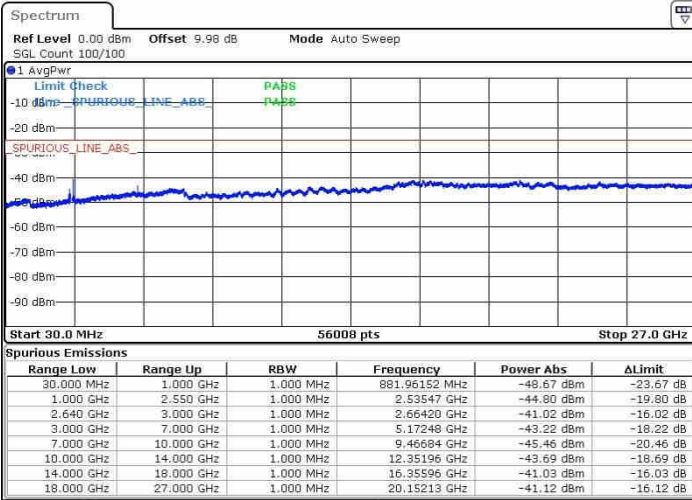

Lowest Channel / 16QAM

Date: 22.OCT.2016 00:30:07

Date: 22.OCT.2016 00:34:56

Middle Channel / QPSK

Middle Channel / 16QAM

Date: 22.OCT.2016 00:31:51

Date: 22.OCT.2016 00:36:56

LTE Band 38 / 15MHz

Highest Channel / QPSK

Date: 22.OCT.2016 00:32:42

Highest Channel / 16QAM

Date: 22.OCT.2016 00:38:02

LTE Band 38 / 20MHz

Lowest Channel / QPSK

Date: 22.OCT.2016 01:27:52

Lowest Channel / 16QAM

Date: 22.OCT.2016 01:34:17

LTE Band 38 / 20MHz

Middle Channel / QPSK

Middle Channel / 16QAM

Date: 22.OCT.2016 01:29:35

Date: 22.OCT.2016 01:35:09

Highest Channel / QPSK

Highest Channel / 16QAM