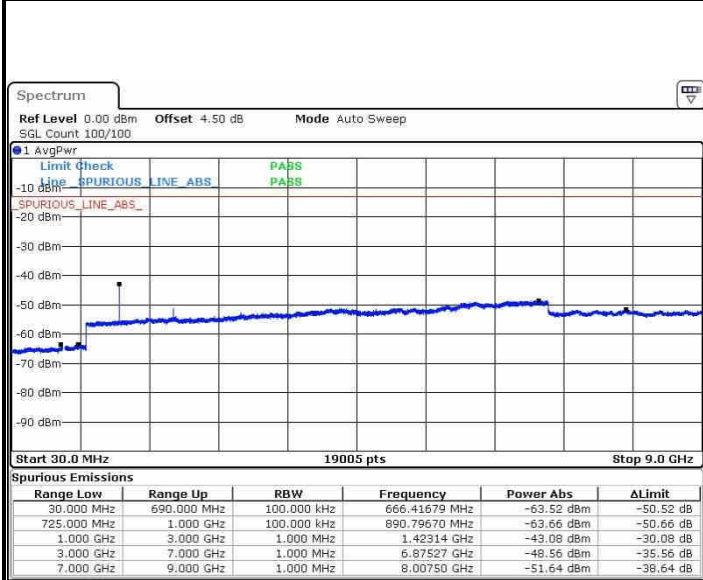

LTE Band 12 / 5MHz

Lowest Channel / QPSK

Lowest Channel / 16QAM

Date: 21.OCT.2016 12:02:15

Date: 21.OCT.2016 12:03:10

Middle Channel / QPSK

Middle Channel / 16QAM

Date: 21.OCT.2016 12:05:00

Date: 21.OCT.2016 12:04:05

LTE Band 12 / 5MHz

Highest Channel / QPSK

Date: 21.OCT.2016 12:05:55

Highest Channel / 16QAM

Date: 21.OCT.2016 12:06:50

LTE Band 12 / 10MHz

Lowest Channel / QPSK

Date: 21.OCT.2016 12:18:56

Lowest Channel / 16QAM

Date: 21.OCT.2016 12:19:51

LTE Band 12 / 10MHz

Middle Channel / QPSK

Middle Channel / 16QAM

Date: 21.OCT.2016 12:21:40

Date: 21.OCT.2016 12:20:45