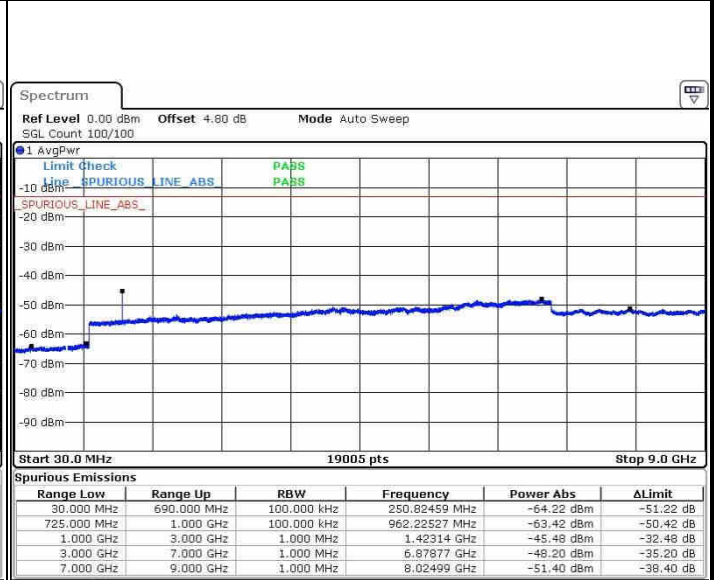

Highest Channel / 16QAM

Date: 21.OCT.2016 13:04:54

LTE Band 13 / 10MHz

Middle Channel / QPSK

Date: 21.OCT.2016 13:07:26

Middle Channel / 16QAM

Date: 21.OCT.2016 13:06:31

LTE Band 17 / 5MHz

Lowest Channel / QPSK

Lowest Channel / 16QAM

Date: 21.OCT.2016 16:03:55

Date: 21.OCT.2016 16:04:50

Middle Channel / QPSK

Middle Channel / 16QAM

Date: 21.OCT.2016 16:06:27

Date: 21.OCT.2016 16:07:22

LTE Band 17 / 5MHz

Highest Channel / QPSK

Date: 21.OCT.2016 16:13:31

Highest Channel / 16QAM

Date: 21.OCT.2016 16:14:26

LTE Band 17 / 10MHz

Lowest Channel / QPSK

Date: 21.OCT.2016 16:20:36