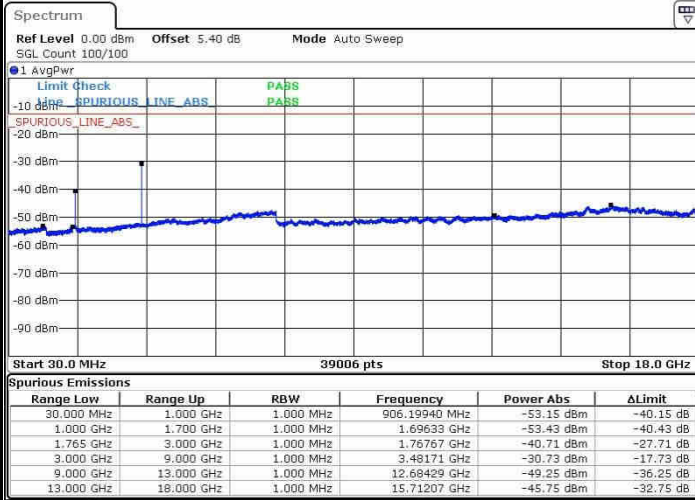

Highest Channel / 16QAM

Date: 20.OCT.2016 02:40:38

Date: 20.OCT.2016 02:41:33

LTE Band 4 / 15MHz

Lowest Channel / QPSK

Lowest Channel / 16QAM

Date: 20.OCT.2016 02:47:42

Date: 20.OCT.2016 02:48:37

Middle Channel / QPSK

Middle Channel / 16QAM

Date: 20.OCT.2016 02:50:15

Date: 20.OCT.2016 02:51:10

LTE Band 4 / 15MHz

Highest Channel / QPSK

Date: 20.OCT.2016 02:57:19

Highest Channel / 16QAM

Date: 20.OCT.2016 02:58:15

LTE Band 4 / 20MHz

Lowest Channel / QPSK

Date: 20.OCT.2016 03:04:23

Lowest Channel / 16QAM

Date: 20.OCT.2016 03:05:19

LTE Band 4 / 20MHz

Middle Channel / QPSK