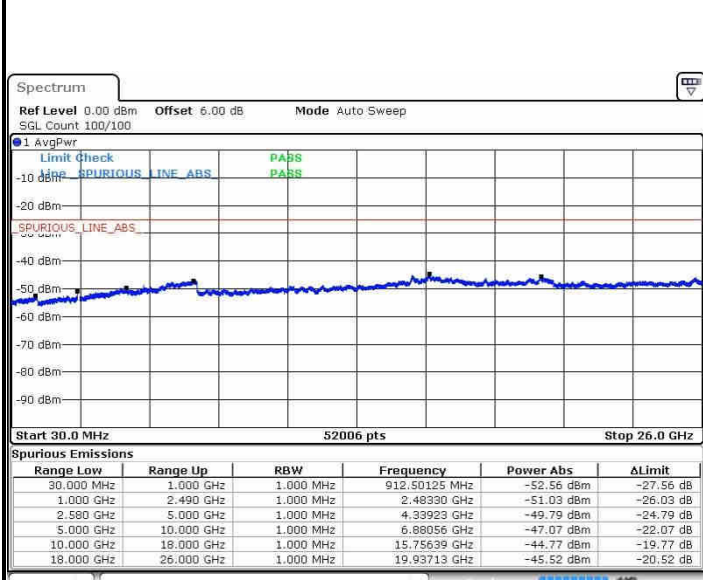

Lowest Channel / QPSK

Lowest Channel / 16QAM

Date: 21.OCT.2016 03:00:30

Date: 21.OCT.2016 03:01:25

Middle Channel / QPSK

Middle Channel / 16QAM

Date: 21.OCT.2016 03:03:14

Date: 21.OCT.2016 03:02:19

LTE Band 7 / 5MHz

Highest Channel / QPSK

Date: 21.OCT.2016 03:04:09

Highest Channel / 16QAM

Date: 21.OCT.2016 03:05:03

LTE Band 7 / 10MHz

Lowest Channel / QPSK

Date: 21.OCT.2016 03:17:13

Lowest Channel / 16QAM

Date: 21.OCT.2016 03:18:07

LTE Band 7 / 10MHz

Middle Channel / QPSK

Date: 21.OCT.2016 03:19:57

Middle Channel / 16QAM

Date: 21.OCT.2016 03:19:02

Highest Channel / QPSK

Date: 21.OCT.2016 03:20:51

Highest Channel / 16QAM

Date: 21.OCT.2016 03:21:46

LTE Band 7 / 15MHz

Lowest Channel / QPSK

Lowest Channel / 16QAM

Date: 21.OCT.2016 03:33:55

Date: 21.OCT.2016 03:34:50