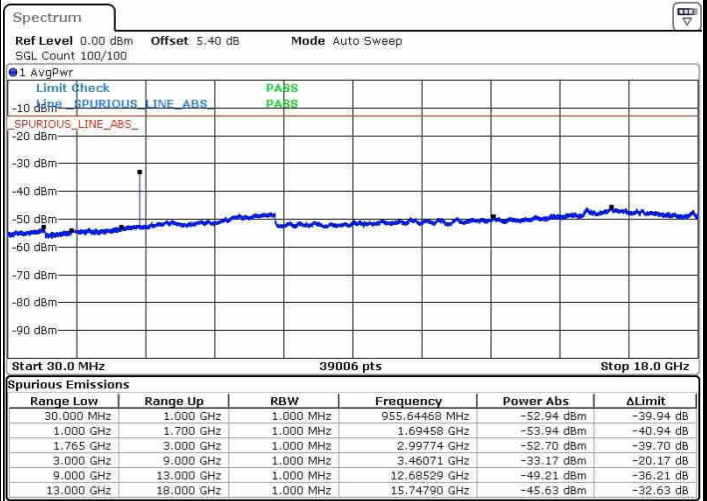

Middle Channel / 16QAM

Date: 20.OCT.2016 01:52:51

Date: 20.OCT.2016 01:53:46

Highest Channel / QPSK

Highest Channel / 16QAM

Date: 20.OCT.2016 01:58:56

Date: 20.OCT.2016 02:00:51

LTE Band 4 / 5MHz

Lowest Channel / QPSK

Lowest Channel / 16QAM

Date: 20.OCT.2016 02:07:00

Date: 20.OCT.2016 02:07:55

Middle Channel / QPSK

Middle Channel / 16QAM

Date: 20.OCT.2016 02:09:32

Date: 20.OCT.2016 02:10:28

LTE Band 4 / 5MHz

Highest Channel / QPSK

Date: 20.OCT.2016 02:16:37

Highest Channel / 16QAM

Date: 20.OCT.2016 02:17:32

LTE Band 4 / 10MHz

Lowest Channel / QPSK

Date: 20.OCT.2016 02:31:01

Lowest Channel / 16QAM

Date: 20.OCT.2016 02:31:56

LTE Band 4 / 10MHz

Middle Channel / QPSK

Middle Channel / 16QAM

Date: 20.OCT.2016 02:33:34

Date: 20.OCT.2016 02:34:29

Highest Channel / QPSK