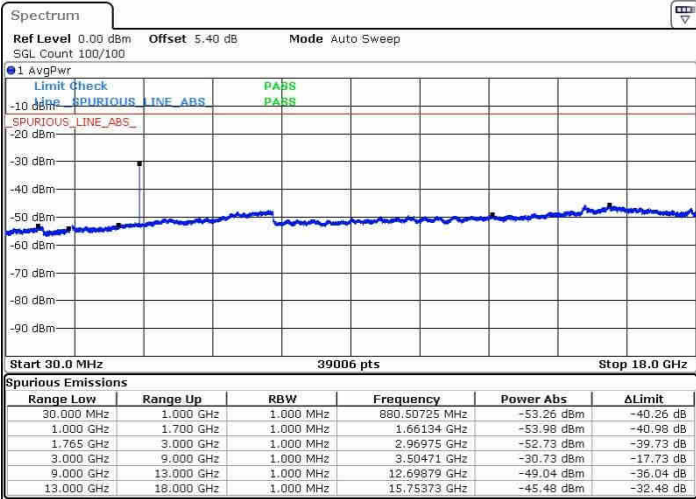

Date: 20.OCT.2016 01:44:09

LTE Band 4 / 3MHz

Lowest Channel / QPSK

Date: 20.OCT.2016 01:50:19

Lowest Channel / 16QAM

Date: 20.OCT.2016 01:51:14

LTE Band 4 / 3MHz

Middle Channel / QPSK

Middle Channel / 16QAM

Date: 20.OCT.2016 01:52:51

Date: 20.OCT.2016 01:53:46

Highest Channel / QPSK

Highest Channel / 16QAM

Date: 20.OCT.2016 01:58:56

Date: 20.OCT.2016 02:00:51

LTE Band 4 / 5MHz