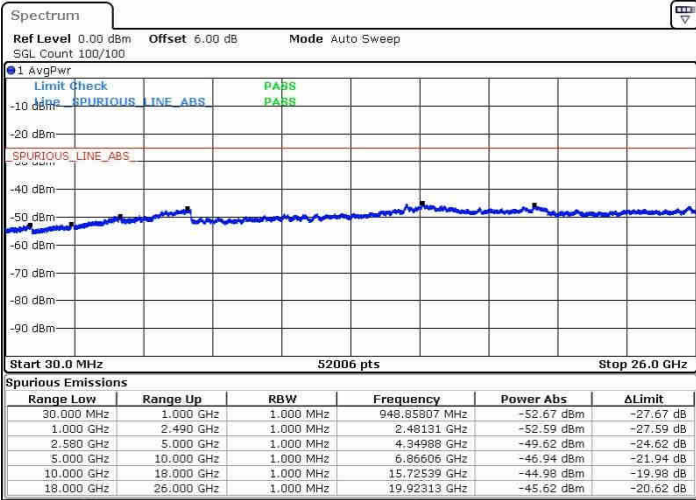

Middle Channel / QPSK

Middle Channel / 16QAM

Date: 21.OCT.2016 03:36:39

Date: 21.OCT.2016 03:35:45

LTE Band 7 / 15MHz

Highest Channel / QPSK

Date: 21.OCT.2016 03:37:34

Highest Channel / 16QAM

Date: 21.OCT.2016 03:38:29

LTE Band 7 / 20MHz

Lowest Channel / QPSK

Date: 21.OCT.2016 03:50:39

Lowest Channel / 16QAM

Date: 21.OCT.2016 03:51:33

LTE Band 7 / 20MHz

Middle Channel / QPSK

Middle Channel / 16QAM

Date: 21.OCT.2016 03:53:23

Date: 21.OCT.2016 03:52:28

Highest Channel / QPSK

Highest Channel / 16QAM

Date: 21.OCT.2016 03:54:18

Date: 21.OCT.2016 03:55:12

LTE Band 12 / 1.4MHz