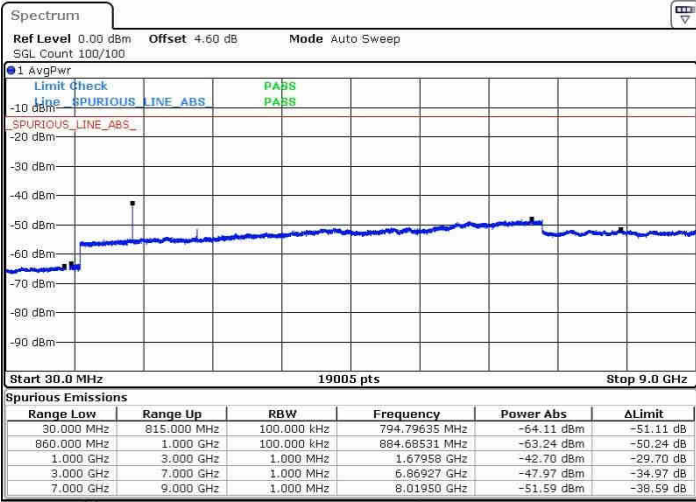

Date: 20.OCT.2016 04:42:26

LTE Band 5 / 10MHz

Lowest Channel / QPSK

Date: 20.OCT.2016 04:50:35

Lowest Channel / 16QAM

Date: 20.OCT.2016 04:51:30

LTE Band 5 / 10MHz

Middle Channel / QPSK

Middle Channel / 16QAM

Date: 20.OCT.2016 04:53:07

Date: 20.OCT.2016 04:54:02

Highest Channel / QPSK

Highest Channel / 16QAM

Date: 20.OCT.2016 05:02:10

Date: 20.OCT.2016 05:03:05

LTE Band 7 / 5MHz