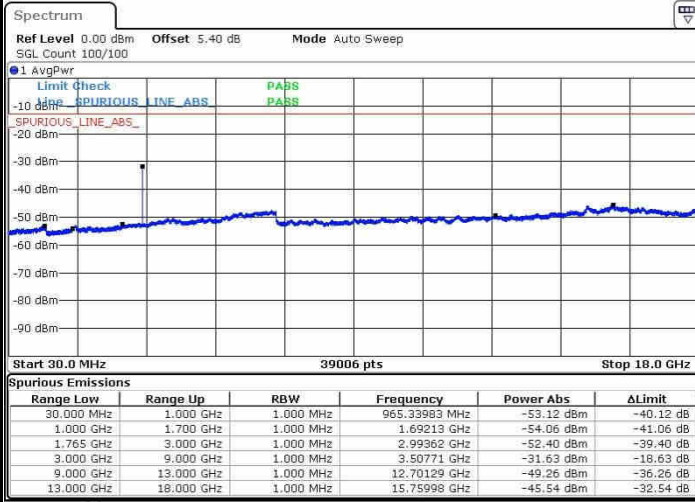

Highest Channel / 16QAM

Date: 20.OCT.2016 01:09:12

Date: 20.OCT.2016 00:59:23

LTE Band 4 / 1.4MHz

Lowest Channel / QPSK

Lowest Channel / 16QAM

Date: 20.OCT.2016 01:33:36

Date: 20.OCT.2016 01:34:32

Middle Channel / QPSK

Middle Channel / 16QAM

Date: 20.OCT.2016 01:36:09

Date: 20.OCT.2016 01:37:05

LTE Band 4 / 1.4MHz

Highest Channel / QPSK

Date: 20.OCT.2016 01:43:14

Highest Channel / 16QAM

Date: 20.OCT.2016 01:44:09

LTE Band 4 / 3MHz

Lowest Channel / QPSK

Date: 20.OCT.2016 01:50:19

Lowest Channel / 16QAM

Date: 20.OCT.2016 01:51:14

LTE Band 4 / 3MHz

Middle Channel / QPSK