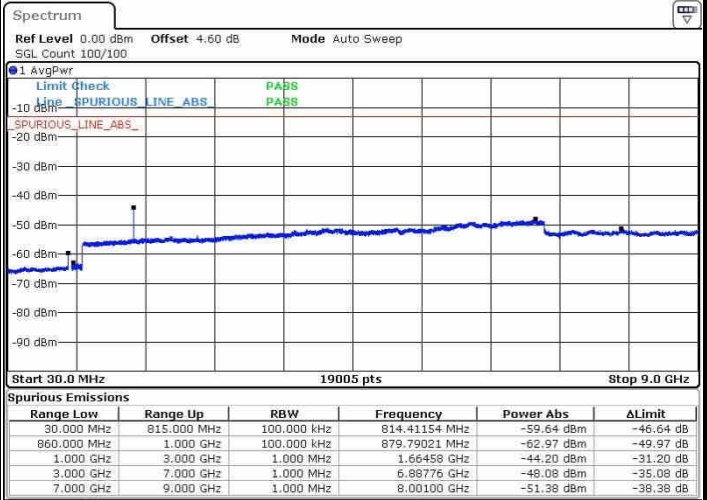

Middle Channel / QPSK

Date: 20.OCT.2016 04:32:27

Middle Channel / 16QAM

Date: 20.OCT.2016 04:33:22

LTE Band 5 / 5MHz

Highest Channel / QPSK

Date: 20.OCT.2016 04:41:31

Highest Channel / 16QAM

Date: 20.OCT.2016 04:42:26

LTE Band 5 / 10MHz

Lowest Channel / QPSK

Date: 20.OCT.2016 04:50:35

Lowest Channel / 16QAM

Date: 20.OCT.2016 04:51:30

LTE Band 5 / 10MHz

Middle Channel / QPSK

Middle Channel / 16QAM

Date: 20.OCT.2016 04:53:07

Date: 20.OCT.2016 04:54:02

Highest Channel / QPSK

Highest Channel / 16QAM

Date: 20.OCT.2016 05:02:10

Date: 20.OCT.2016 05:03:05

LTE Band 7 / 5MHz