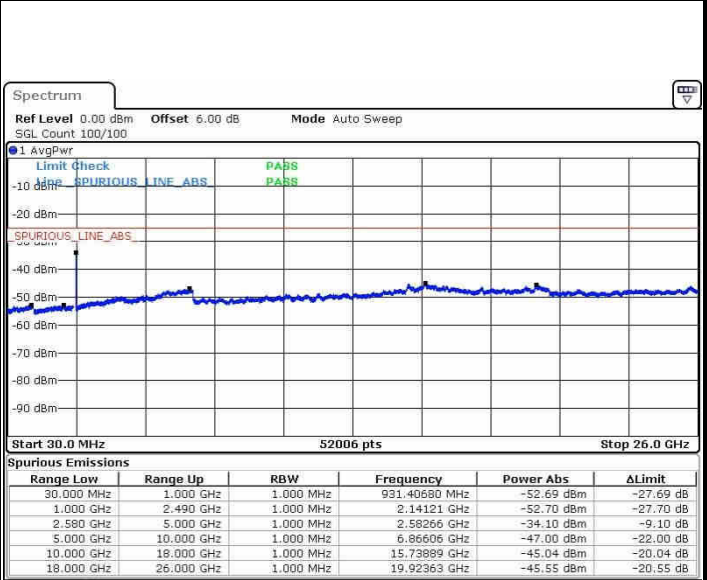

Date: 21.OCT.2016 03:20:51

Highest Channel / 16QAM

Date: 21.OCT.2016 03:21:46

LTE Band 7 / 15MHz

Lowest Channel / QPSK

Lowest Channel / 16QAM

Date: 21.OCT.2016 03:33:55

Date: 21.OCT.2016 03:34:50

Middle Channel / QPSK

Middle Channel / 16QAM

Date: 21.OCT.2016 03:36:39

Date: 21.OCT.2016 03:35:45

LTE Band 7 / 15MHz

Highest Channel / QPSK

Date: 21.OCT.2016 03:37:34

Highest Channel / 16QAM

Date: 21.OCT.2016 03:38:29

LTE Band 7 / 20MHz

Lowest Channel / QPSK

Date: 21.OCT.2016 03:50:39

Lowest Channel / 16QAM

Date: 21.OCT.2016 03:51:33

LTE Band 7 / 20MHz

Middle Channel / QPSK

Middle Channel / 16QAM

Date: 21.OCT.2016 03:53:23

Date: 21.OCT.2016 03:52:28

Highest Channel / QPSK

Highest Channel / 16QAM

Date: 21.OCT.2016 03:54:18

Date: 21.OCT.2016 03:55:12

LTE Band 12 / 1.4MHz