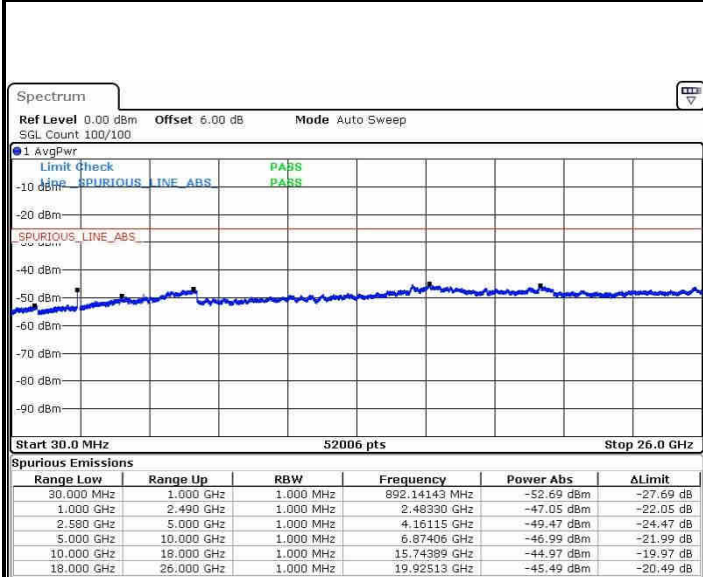

Date: 21.OCT.2016 03:20:51

Highest Channel / 16QAM

Date: 21.OCT.2016 03:21:46

LTE Band 7 / 15MHz

Lowest Channel / QPSK

Lowest Channel / 16QAM

Date: 21.OCT.2016 03:33:55

Date: 21.OCT.2016 03:34:50

Middle Channel / QPSK

Middle Channel / 16QAM

Date: 21.OCT.2016 03:36:39

Date: 21.OCT.2016 03:35:45

LTE Band 7 / 15MHz

Highest Channel / QPSK

Date: 21.OCT.2016 03:37:34

Highest Channel / 16QAM

Date: 21.OCT.2016 03:38:29

LTE Band 7 / 20MHz

Lowest Channel / QPSK

Date: 21.OCT.2016 03:50:39

Lowest Channel / 16QAM

Date: 21.OCT.2016 03:51:33

LTE Band 7 / 20MHz

Middle Channel / QPSK

Middle Channel / 16QAM

Date: 21.OCT.2016 03:53:23

Date: 21.OCT.2016 03:52:28

Highest Channel / QPSK

Highest Channel / 16QAM

Date: 21.OCT.2016 03:54:18

Date: 21.OCT.2016 03:55:12

LTE Band 12 / 1.4MHz