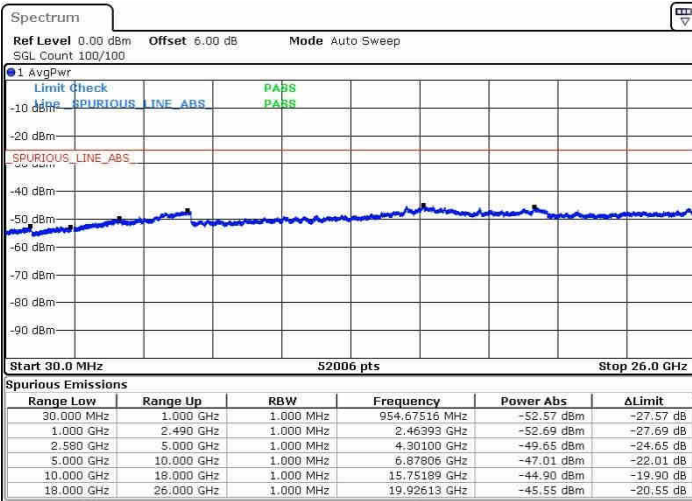

Lowest Channel / 16QAM

Date: 21.OCT.2016 03:18:07

LTE Band 7 / 10MHz

Middle Channel / QPSK

Date: 21.OCT.2016 03:19:57

Middle Channel / 16QAM

Date: 21.OCT.2016 03:19:02

Highest Channel / QPSK

Date: 21.OCT.2016 03:20:51

Highest Channel / 16QAM

Date: 21.OCT.2016 03:21:46

LTE Band 7 / 15MHz

Lowest Channel / QPSK

Lowest Channel / 16QAM

Date: 21.OCT.2016 03:33:55

Date: 21.OCT.2016 03:34:50

Middle Channel / QPSK

Middle Channel / 16QAM

Date: 21.OCT.2016 03:36:39

Date: 21.OCT.2016 03:35:45

LTE Band 7 / 15MHz

Highest Channel / QPSK

Date: 21.OCT.2016 03:37:34

Highest Channel / 16QAM