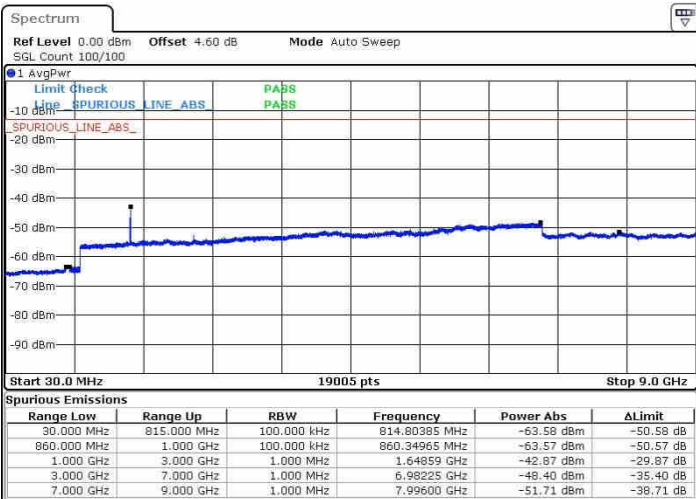

LTE Band 5 / 1.4MHz

Highest Channel / QPSK

Highest Channel / 16QAM

Date: 20.OCT.2016 04:00:05

Date: 20.OCT.2016 04:00:59

LTE Band 5 / 3MHz

Lowest Channel / QPSK

Lowest Channel / 16QAM

Date: 20.OCT.2016 04:09:08

Date: 20.OCT.2016 04:10:03

LTE Band 5 / 3MHz

Middle Channel / QPSK

Middle Channel / 16QAM

Date: 20.OCT.2016 04:11:40

Date: 20.OCT.2016 04:12:35

Highest Channel / QPSK