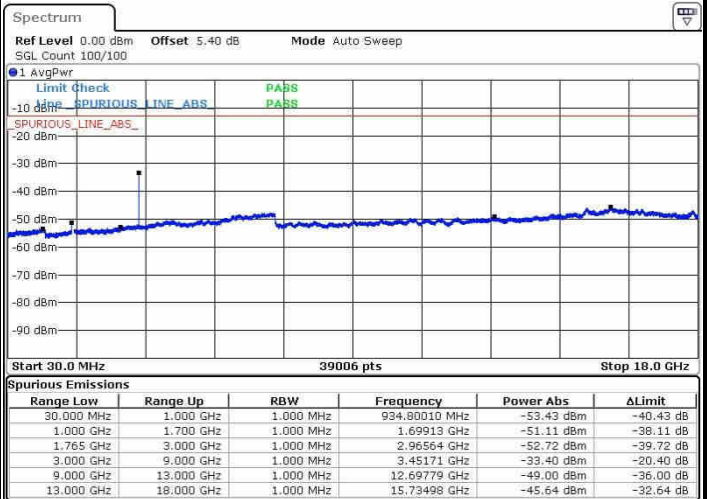

Lowest Channel / 16QAM

Date: 20.OCT.2016 02:31:56

LTE Band 4 / 10MHz

Middle Channel / QPSK

Middle Channel / 16QAM

Date: 20.OCT.2016 02:33:34

Date: 20.OCT.2016 02:34:29

Highest Channel / QPSK

Highest Channel / 16QAM

Date: 20.OCT.2016 02:40:38

Date: 20.OCT.2016 02:41:33

LTE Band 4 / 15MHz

Lowest Channel / QPSK

Lowest Channel / 16QAM

Date: 20.OCT.2016 02:47:42

Date: 20.OCT.2016 02:48:37

Middle Channel / QPSK

Middle Channel / 16QAM

Date: 20.OCT.2016 02:50:15

Date: 20.OCT.2016 02:51:10

LTE Band 4 / 15MHz

Highest Channel / QPSK

Date: 20.OCT.2016 02:57:19

Highest Channel / 16QAM