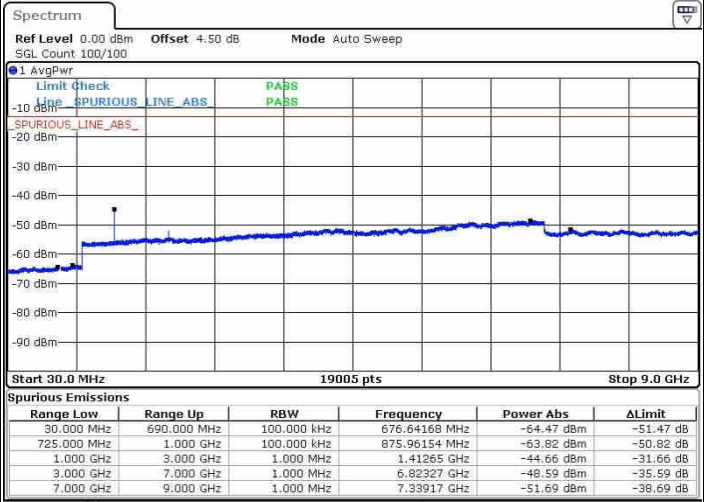

LTE Band 12 / 1.4MHz

Highest Channel / QPSK

Date: 21.OCT.2016 11:32:35

Highest Channel / 16QAM

Date: 21.OCT.2016 11:33:30

LTE Band 12 / 3MHz

Lowest Channel / QPSK

Date: 21.OCT.2016 11:45:35

Lowest Channel / 16QAM

Date: 21.OCT.2016 11:46:30

LTE Band 12 / 3MHz

Middle Channel / QPSK

Middle Channel / 16QAM

Date: 21.OCT.2016 11:48:20

Date: 21.OCT.2016 11:47:25

Highest Channel / QPSK

Highest Channel / 16QAM

Date: 21.OCT.2016 11:48:15

Date: 21.OCT.2016 11:50:10