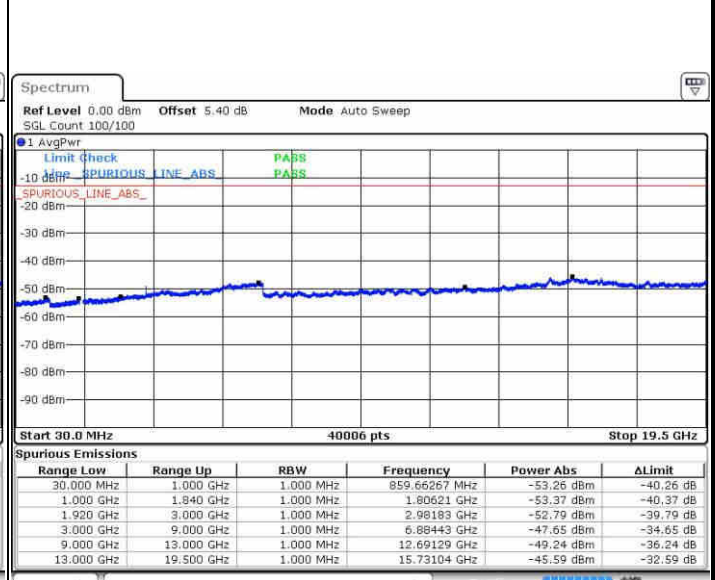

LTE Band 2 / 15MHz

Highest Channel / QPSK

Date: 20.OCT.2016 00:41:49

Highest Channel / 16QAM

Date: 20.OCT.2016 00:42:44

LTE Band 2 / 20MHz

Lowest Channel / QPSK

Date: 20.OCT.2016 00:48:53

Lowest Channel / 16QAM

Date: 20.OCT.2016 00:49:48

LTE Band 2 / 20MHz

Middle Channel / QPSK

Middle Channel / 16QAM

Date: 20.OCT.2016 00:51:25

Date: 20.OCT.2016 00:52:20

Highest Channel / QPSK

Highest Channel / 16QAM

Date: 20.OCT.2016 01:09:12

Date: 20.OCT.2016 00:59:23

LTE Band 4 / 1.4MHz

Lowest Channel / QPSK

Lowest Channel / 16QAM

Date: 20.OCT.2016 01:33:36

Date: 20.OCT.2016 01:34:32