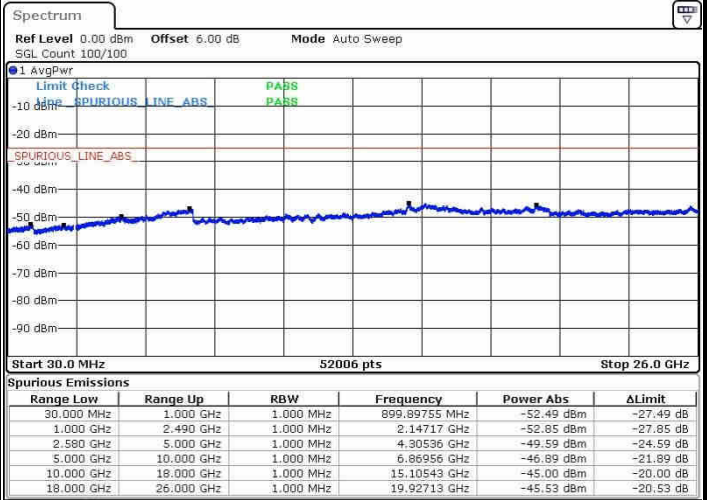

Middle Channel / QPSK

Middle Channel / 16QAM

Date: 21.OCT.2016 03:36:39

Date: 21.OCT.2016 03:35:45

LTE Band 7 / 15MHz

Highest Channel / QPSK

Date: 21.OCT.2016 03:37:34

Highest Channel / 16QAM

Date: 21.OCT.2016 03:38:29

LTE Band 7 / 20MHz

Lowest Channel / QPSK

Date: 21.OCT.2016 03:50:39

Lowest Channel / 16QAM

Date: 21.OCT.2016 03:51:33

LTE Band 7 / 20MHz

Middle Channel / QPSK

Middle Channel / 16QAM

Date: 21.OCT.2016 03:53:23

Date: 21.OCT.2016 03:52:28

Highest Channel / QPSK

Highest Channel / 16QAM

Date: 21.OCT.2016 03:54:18

Date: 21.OCT.2016 03:55:12

LTE Band 12 / 1.4MHz