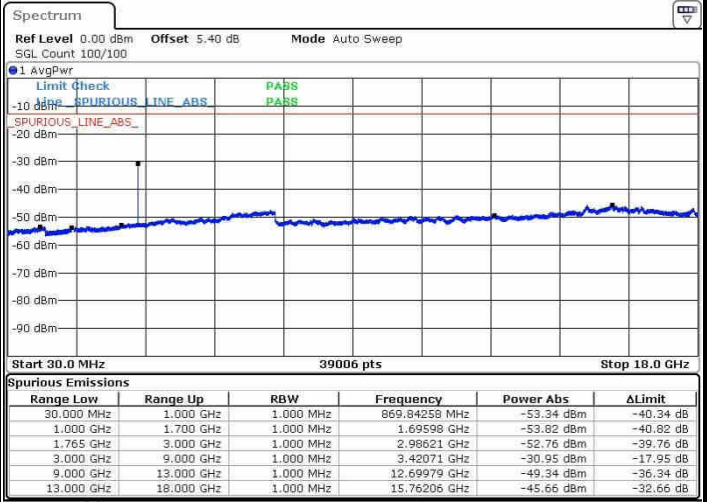

Date: 20.OCT.2016 01:44:09

LTE Band 4 / 3MHz

Lowest Channel / QPSK

Date: 20.OCT.2016 01:50:19

Lowest Channel / 16QAM

Date: 20.OCT.2016 01:51:14

LTE Band 4 / 3MHz

Middle Channel / QPSK

Middle Channel / 16QAM

Date: 20.OCT.2016 01:52:51

Date: 20.OCT.2016 01:53:46

Highest Channel / QPSK

Highest Channel / 16QAM

Date: 20.OCT.2016 01:58:56

Date: 20.OCT.2016 02:00:51

LTE Band 4 / 5MHz

Lowest Channel / QPSK

Lowest Channel / 16QAM

Date: 20.OCT.2016 02:07:00

Date: 20.OCT.2016 02:07:55

Middle Channel / QPSK

Middle Channel / 16QAM

Date: 20.OCT.2016 02:09:32

Date: 20.OCT.2016 02:10:28

LTE Band 4 / 5MHz

Highest Channel / QPSK

Date: 20.OCT.2016 02:16:37

Highest Channel / 16QAM

Date: 20.OCT.2016 02:17:32

LTE Band 4 / 10MHz

Lowest Channel / QPSK

Date: 20.OCT.2016 02:31:01