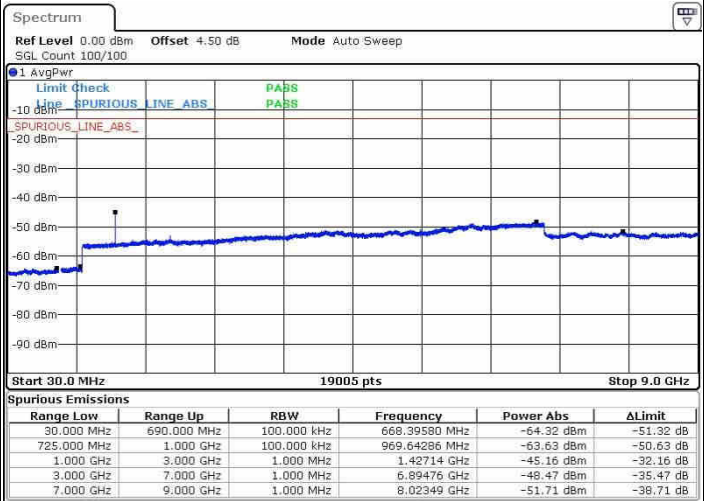

LTE Band 12 / 1.4MHz

Highest Channel / QPSK

Date: 21.OCT.2016 11:32:35

Highest Channel / 16QAM

Date: 21.OCT.2016 11:33:30

LTE Band 12 / 3MHz

Lowest Channel / QPSK

Date: 21.OCT.2016 11:45:35

Lowest Channel / 16QAM

Date: 21.OCT.2016 11:46:30

LTE Band 12 / 3MHz

Middle Channel / QPSK

Middle Channel / 16QAM

Date: 21.OCT.2016 11:48:20

Date: 21.OCT.2016 11:47:25

Highest Channel / QPSK

Highest Channel / 16QAM

Date: 21.OCT.2016 11:48:15

Date: 21.OCT.2016 11:50:10