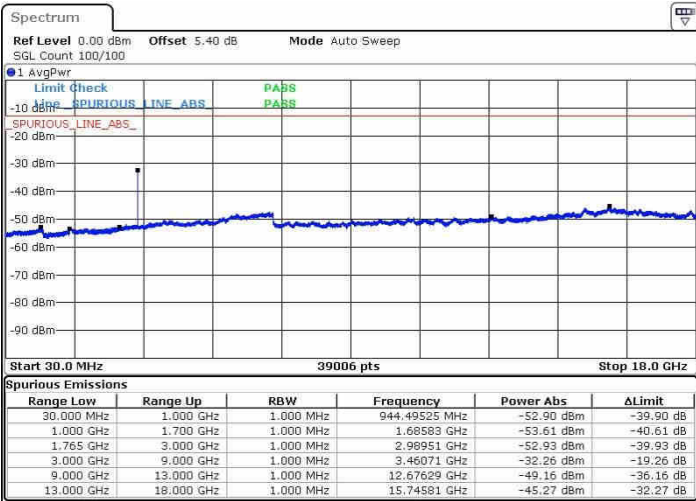

Middle Channel / 16QAM

Date: 20.OCT.2016 01:52:51

Date: 20.OCT.2016 01:53:46

Highest Channel / QPSK

Highest Channel / 16QAM

Date: 20.OCT.2016 01:58:56

Date: 20.OCT.2016 02:00:51

LTE Band 4 / 5MHz

Lowest Channel / QPSK

Lowest Channel / 16QAM

Date: 20.OCT.2016 02:07:00

Date: 20.OCT.2016 02:07:55

Middle Channel / QPSK

Middle Channel / 16QAM

Date: 20.OCT.2016 02:09:32

Date: 20.OCT.2016 02:10:28

LTE Band 4 / 5MHz

Highest Channel / QPSK

Date: 20.OCT.2016 02:16:37

Highest Channel / 16QAM

Date: 20.OCT.2016 02:17:32

LTE Band 4 / 10MHz

Lowest Channel / QPSK

Date: 20.OCT.2016 02:31:01