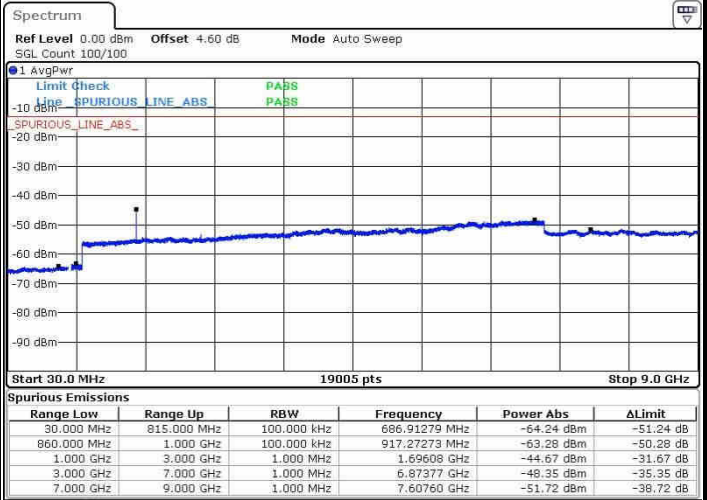

Middle Channel / 16QAM

Date: 20.OCT.2016 03:06:56

Date: 20.OCT.2016 03:07:51

Highest Channel / QPSK

Highest Channel / 16QAM

Date: 20.OCT.2016 03:14:00

Date: 20.OCT.2016 03:14:55

LTE Band 5 / 1.4MHz

Lowest Channel / QPSK

Lowest Channel / 16QAM

Date: 20.OCT.2016 03:48:29

Date: 20.OCT.2016 03:49:24

Middle Channel / QPSK

Middle Channel / 16QAM

Date: 20.OCT.2016 03:51:01

Date: 20.OCT.2016 03:51:56

LTE Band 5 / 1.4MHz

Highest Channel / QPSK

Highest Channel / 16QAM

Date: 20.OCT.2016 04:00:05

Date: 20.OCT.2016 04:00:59

LTE Band 5 / 3MHz

Lowest Channel / QPSK

Lowest Channel / 16QAM