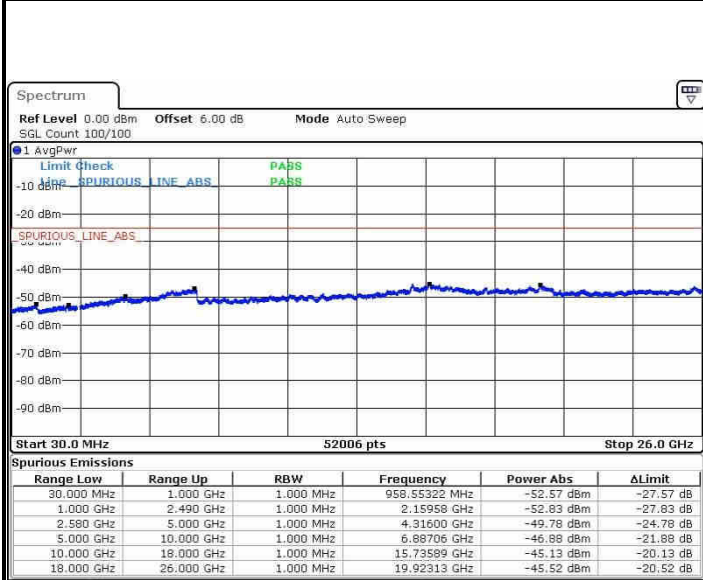

Date: 20.OCT.2016 04:42:26

LTE Band 5 / 10MHz

Lowest Channel / QPSK

Date: 20.OCT.2016 04:50:35

Lowest Channel / 16QAM

Date: 20.OCT.2016 04:51:30

LTE Band 5 / 10MHz

Middle Channel / QPSK

Middle Channel / 16QAM

Date: 20.OCT.2016 04:53:07

Date: 20.OCT.2016 04:54:02

Highest Channel / QPSK

Highest Channel / 16QAM

Date: 20.OCT.2016 05:02:10

Date: 20.OCT.2016 05:03:05

LTE Band 7 / 5MHz

Lowest Channel / QPSK

Lowest Channel / 16QAM

Date: 21.OCT.2016 03:00:30

Date: 21.OCT.2016 03:01:25

Middle Channel / QPSK

Middle Channel / 16QAM

Date: 21.OCT.2016 03:03:14

Date: 21.OCT.2016 03:02:19

LTE Band 7 / 5MHz

Highest Channel / QPSK

Date: 21.OCT.2016 03:04:09

Highest Channel / 16QAM

Date: 21.OCT.2016 03:05:03

LTE Band 7 / 10MHz

Lowest Channel / QPSK

Date: 21.OCT.2016 03:17:13