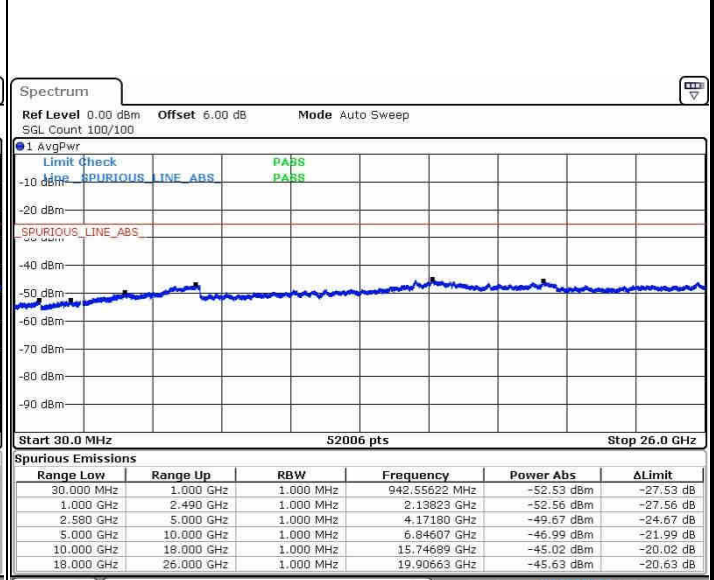

LTE Band 7 / 5MHz

Highest Channel / QPSK

Date: 21.OCT.2016 03:04:09

Highest Channel / 16QAM

Date: 21.OCT.2016 03:05:03

LTE Band 7 / 10MHz

Lowest Channel / QPSK

Date: 21.OCT.2016 03:17:13

Lowest Channel / 16QAM

Date: 21.OCT.2016 03:18:07

LTE Band 7 / 10MHz

Middle Channel / QPSK

Date: 21.OCT.2016 03:19:57

Middle Channel / 16QAM

Date: 21.OCT.2016 03:19:02

Highest Channel / QPSK

Date: 21.OCT.2016 03:20:51

Highest Channel / 16QAM

Date: 21.OCT.2016 03:21:46

LTE Band 7 / 15MHz

Lowest Channel / QPSK

Lowest Channel / 16QAM

Date: 21.OCT.2016 03:33:55

Date: 21.OCT.2016 03:34:50