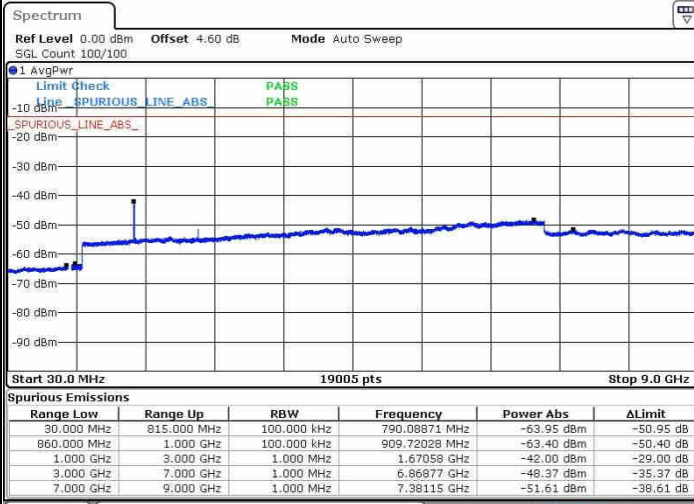

LTE Band 5 / 1.4MHz

Highest Channel / QPSK

Highest Channel / 16QAM

Date: 20.OCT.2016 04:00:05

Date: 20.OCT.2016 04:00:59

LTE Band 5 / 3MHz

Lowest Channel / QPSK

Lowest Channel / 16QAM

Date: 20.OCT.2016 04:09:08

Date: 20.OCT.2016 04:10:03

LTE Band 5 / 3MHz

Middle Channel / QPSK

Middle Channel / 16QAM

Date: 20.OCT.2016 04:11:40

Date: 20.OCT.2016 04:12:35

Highest Channel / QPSK

Highest Channel / 16QAM

Date: 20.OCT.2016 04:20:48

Date: 20.OCT.2016 04:21:43

LTE Band 5 / 5MHz

Lowest Channel / QPSK

Date: 20.OCT.2016 04:29:55

Lowest Channel / 16QAM

Date: 20.OCT.2016 04:30:50