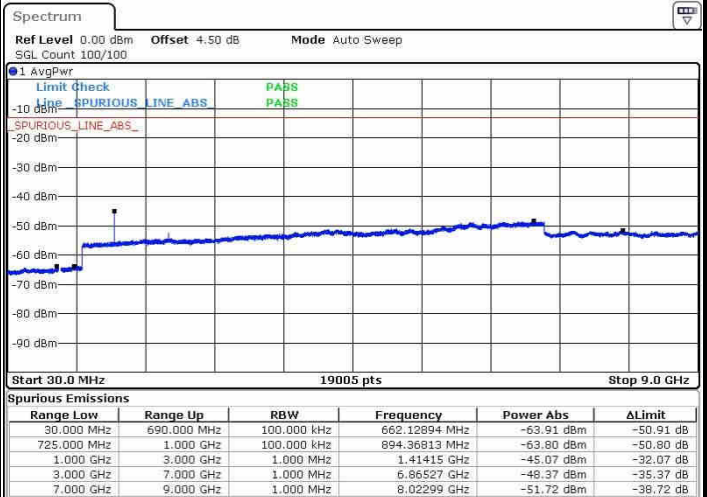

Middle Channel / 16QAM

Date: 21.OCT.2016 03:53:23

Date: 21.OCT.2016 03:52:28

Highest Channel / QPSK

Highest Channel / 16QAM

Date: 21.OCT.2016 03:54:18

Date: 21.OCT.2016 03:55:12

LTE Band 12 / 1.4MHz

Lowest Channel / QPSK

Lowest Channel / 16QAM

Date: 21.OCT.2016 11:28:55

Date: 21.OCT.2016 11:29:50

Middle Channel / QPSK

Middle Channel / 16QAM

Date: 21.OCT.2016 11:31:40

Date: 21.OCT.2016 11:30:45

LTE Band 12 / 1.4MHz

Highest Channel / QPSK

Date: 21.OCT.2016 11:32:35

Highest Channel / 16QAM

Date: 21.OCT.2016 11:33:30

LTE Band 12 / 3MHz

Lowest Channel / QPSK

Date: 21.OCT.2016 11:45:35