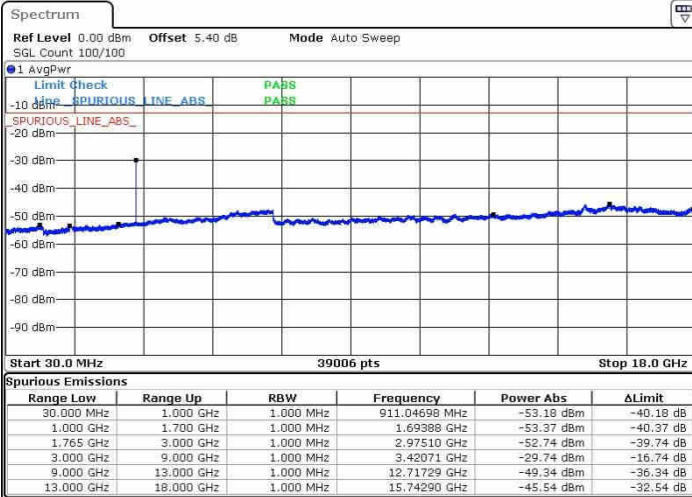

Lowest Channel / 16QAM

Date: 20.OCT.2016 00:49:48

LTE Band 2 / 20MHz

Middle Channel / QPSK

Middle Channel / 16QAM

Date: 20.OCT.2016 00:51:25

Date: 20.OCT.2016 00:52:20

Highest Channel / QPSK

Highest Channel / 16QAM

Date: 20.OCT.2016 01:09:12

Date: 20.OCT.2016 00:59:23

LTE Band 4 / 1.4MHz

Lowest Channel / QPSK

Lowest Channel / 16QAM

Date: 20.OCT.2016 01:33:36

Date: 20.OCT.2016 01:34:32

Middle Channel / QPSK

Middle Channel / 16QAM

Date: 20.OCT.2016 01:36:09

Date: 20.OCT.2016 01:37:05

LTE Band 4 / 1.4MHz

Highest Channel / QPSK

Date: 20.OCT.2016 01:43:14

Highest Channel / 16QAM