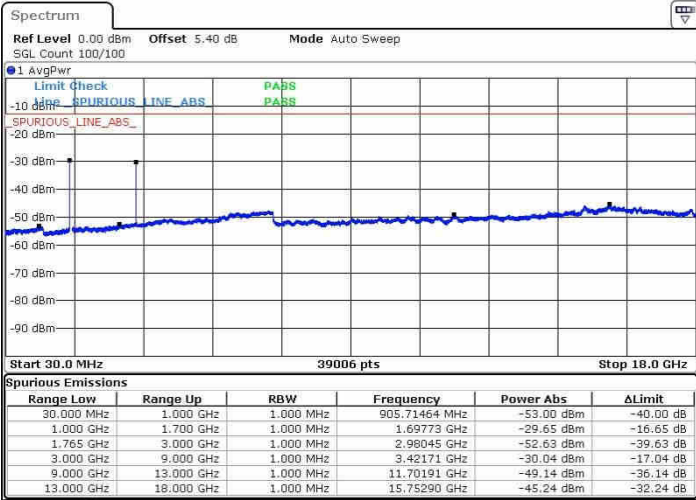

Lowest Channel / 16QAM

Date: 20.OCT.2016 02:31:56

LTE Band 4 / 10MHz

Middle Channel / QPSK

Middle Channel / 16QAM

Date: 20.OCT.2016 02:33:34

Date: 20.OCT.2016 02:34:29

Highest Channel / QPSK

Highest Channel / 16QAM

Date: 20.OCT.2016 02:40:38

Date: 20.OCT.2016 02:41:33

LTE Band 4 / 15MHz

Lowest Channel / QPSK

Lowest Channel / 16QAM

Date: 20.OCT.2016 02:47:42

Date: 20.OCT.2016 02:48:37

Middle Channel / QPSK

Middle Channel / 16QAM

Date: 20.OCT.2016 02:50:15

Date: 20.OCT.2016 02:51:10

LTE Band 4 / 15MHz

Highest Channel / QPSK

Date: 20.OCT.2016 02:57:19

Highest Channel / 16QAM