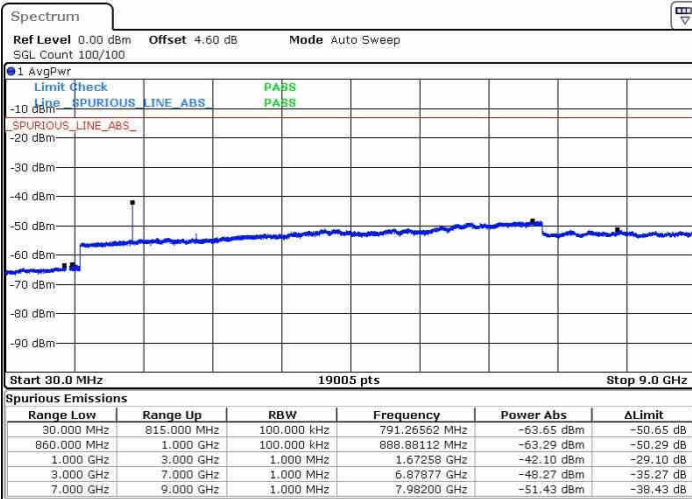

Middle Channel / 16QAM

Date: 20.OCT.2016 03:06:56

Date: 20.OCT.2016 03:07:51

Highest Channel / QPSK

Highest Channel / 16QAM

Date: 20.OCT.2016 03:14:00

Date: 20.OCT.2016 03:14:55

LTE Band 5 / 1.4MHz

Lowest Channel / QPSK

Lowest Channel / 16QAM

Date: 20.OCT.2016 03:48:29

Date: 20.OCT.2016 03:49:24

Middle Channel / QPSK

Middle Channel / 16QAM

Date: 20.OCT.2016 03:51:01

Date: 20.OCT.2016 03:51:56

LTE Band 5 / 1.4MHz

Highest Channel / QPSK

Highest Channel / 16QAM

Date: 20.OCT.2016 04:00:05

Date: 20.OCT.2016 04:00:59

LTE Band 5 / 3MHz

Lowest Channel / QPSK

Lowest Channel / 16QAM