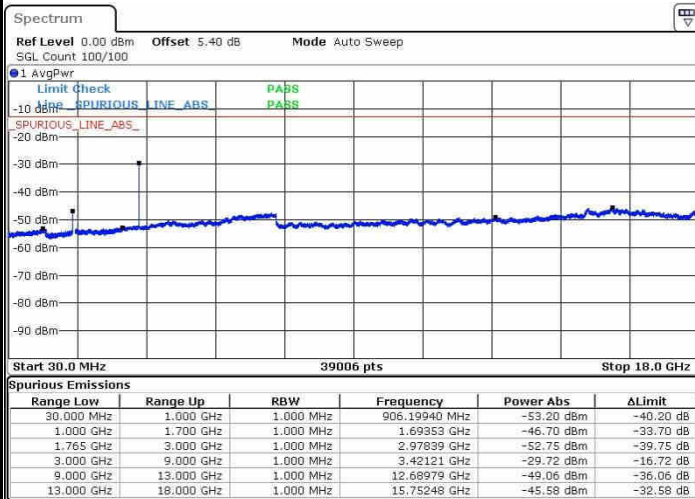

LTE Band 4 / 5MHz

Highest Channel / QPSK

Date: 20.OCT.2016 02:16:37

Highest Channel / 16QAM

Date: 20.OCT.2016 02:17:32

LTE Band 4 / 10MHz

Lowest Channel / QPSK

Date: 20.OCT.2016 02:31:01

Lowest Channel / 16QAM

Date: 20.OCT.2016 02:31:56

LTE Band 4 / 10MHz

Middle Channel / QPSK

Middle Channel / 16QAM

Date: 20.OCT.2016 02:33:34

Date: 20.OCT.2016 02:34:29

Highest Channel / QPSK