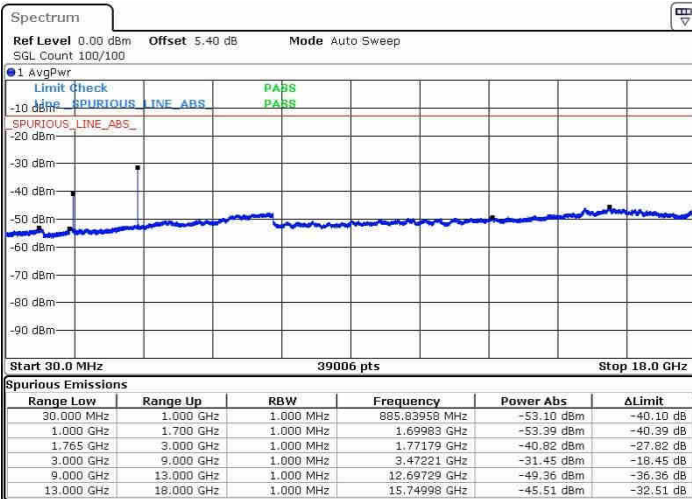

Middle Channel / 16QAM

Date: 20.OCT.2016 03:06:56

Date: 20.OCT.2016 03:07:51

Highest Channel / QPSK

Highest Channel / 16QAM

Date: 20.OCT.2016 03:14:00

Date: 20.OCT.2016 03:14:55

LTE Band 5 / 1.4MHz