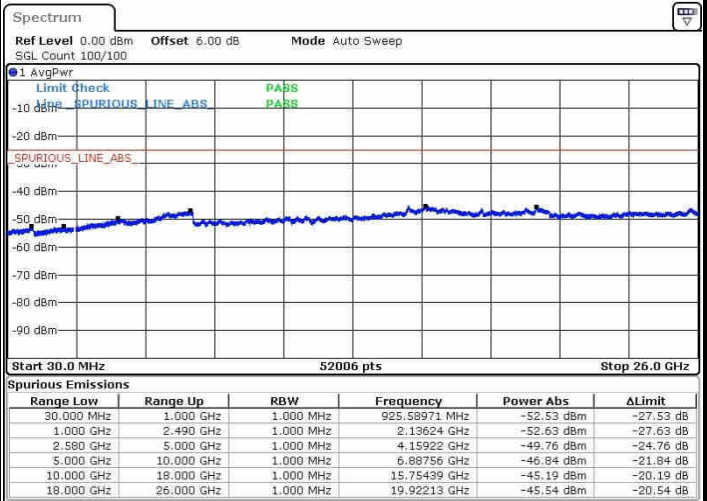

LTE Band 7 / 5MHz

Highest Channel / QPSK

Date: 21.OCT.2016 03:04:09

Highest Channel / 16QAM

Date: 21.OCT.2016 03:05:03

LTE Band 7 / 10MHz

Lowest Channel / QPSK

Date: 21.OCT.2016 03:17:13

Lowest Channel / 16QAM

Date: 21.OCT.2016 03:18:07

LTE Band 7 / 10MHz

Middle Channel / QPSK

Date: 21.OCT.2016 03:19:57

Middle Channel / 16QAM

Date: 21.OCT.2016 03:19:02

Highest Channel / QPSK

Date: 21.OCT.2016 03:20:51

Highest Channel / 16QAM

Date: 21.OCT.2016 03:21:46

LTE Band 7 / 15MHz

Lowest Channel / QPSK

Lowest Channel / 16QAM

Date: 21.OCT.2016 03:33:55

Date: 21.OCT.2016 03:34:50

Middle Channel / QPSK

Middle Channel / 16QAM

Date: 21.OCT.2016 03:36:39

Date: 21.OCT.2016 03:35:45

LTE Band 7 / 15MHz

Highest Channel / QPSK

Date: 21.OCT.2016 03:37:34

Highest Channel / 16QAM