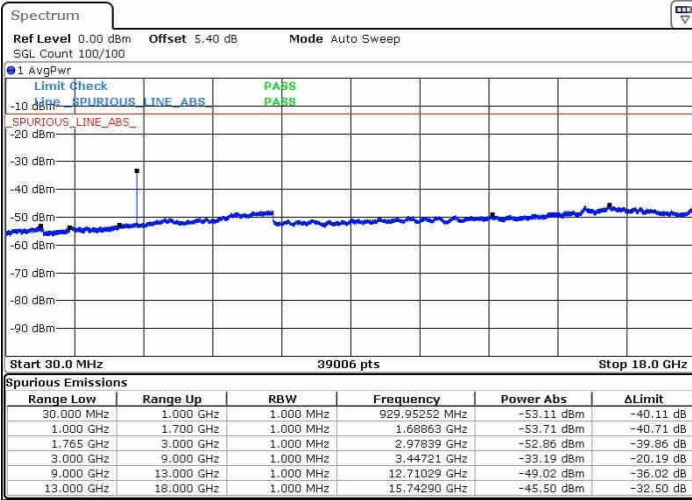

Middle Channel / QPSK

Middle Channel / 16QAM

Date: 20.OCT.2016 02:50:15

Date: 20.OCT.2016 02:51:10

LTE Band 4 / 15MHz

Highest Channel / QPSK

Date: 20.OCT.2016 02:57:19

Highest Channel / 16QAM

Date: 20.OCT.2016 02:58:15

LTE Band 4 / 20MHz

Lowest Channel / QPSK

Date: 20.OCT.2016 03:04:23

Lowest Channel / 16QAM

Date: 20.OCT.2016 03:05:19

LTE Band 4 / 20MHz

Middle Channel / QPSK

Middle Channel / 16QAM

Date: 20.OCT.2016 03:06:56

Date: 20.OCT.2016 03:07:51

Highest Channel / QPSK

Highest Channel / 16QAM

Date: 20.OCT.2016 03:14:00

Date: 20.OCT.2016 03:14:55

LTE Band 5 / 1.4MHz