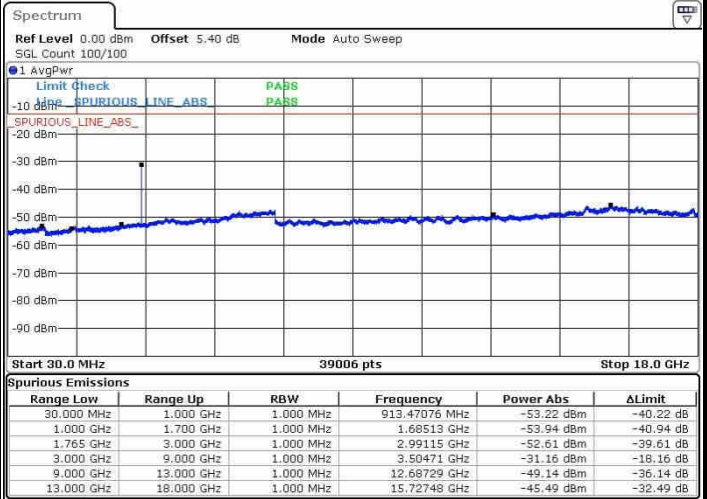

Date: 20.OCT.2016 01:44:09

LTE Band 4 / 3MHz

Lowest Channel / QPSK

Date: 20.OCT.2016 01:50:19

Lowest Channel / 16QAM

Date: 20.OCT.2016 01:51:14

LTE Band 4 / 3MHz

Middle Channel / QPSK

Middle Channel / 16QAM

Date: 20.OCT.2016 01:52:51

Date: 20.OCT.2016 01:53:46

Highest Channel / QPSK

Highest Channel / 16QAM

Date: 20.OCT.2016 01:58:56

Date: 20.OCT.2016 02:00:51

LTE Band 4 / 5MHz