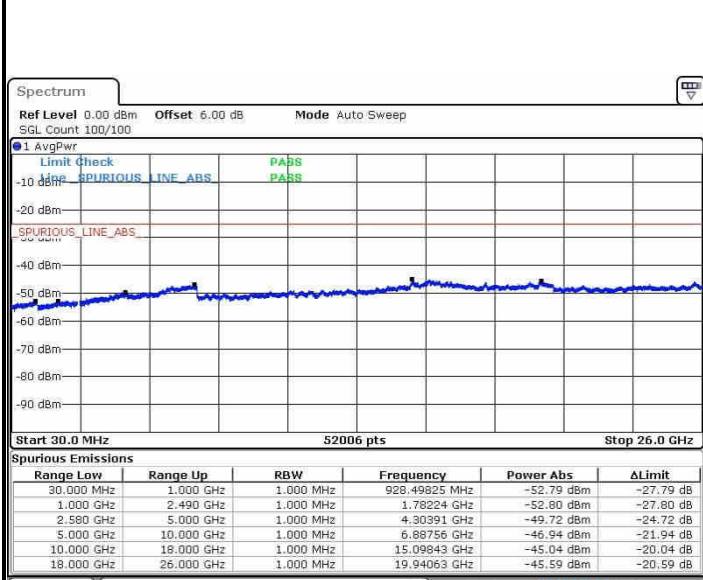

LTE Band 7 / 5MHz

Highest Channel / QPSK

Date: 21.OCT.2016 03:04:09

Highest Channel / 16QAM

Date: 21.OCT.2016 03:05:03

LTE Band 7 / 10MHz

Lowest Channel / QPSK

Date: 21.OCT.2016 03:17:13

Lowest Channel / 16QAM

Date: 21.OCT.2016 03:18:07

LTE Band 7 / 10MHz

Middle Channel / QPSK

Date: 21.OCT.2016 03:19:57

Middle Channel / 16QAM

Date: 21.OCT.2016 03:19:02

Highest Channel / QPSK

Date: 21.OCT.2016 03:20:51

Highest Channel / 16QAM

Date: 21.OCT.2016 03:21:46

LTE Band 7 / 15MHz

Lowest Channel / QPSK

Lowest Channel / 16QAM

Date: 21.OCT.2016 03:33:55

Date: 21.OCT.2016 03:34:50