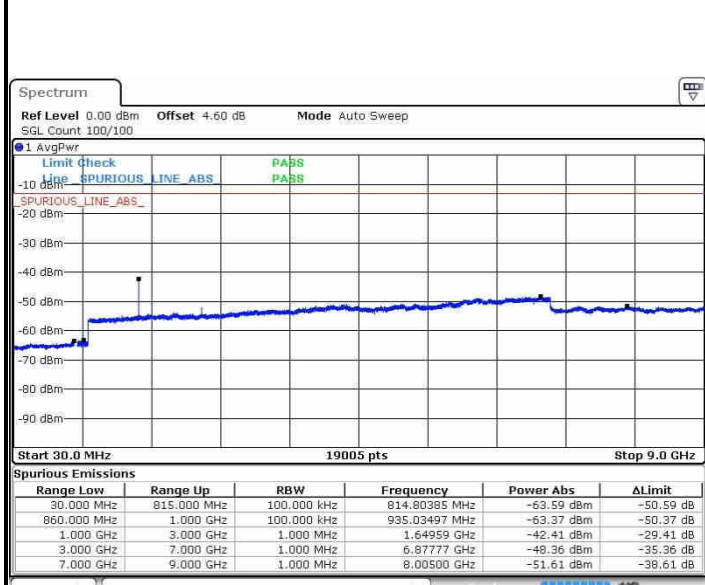

Highest Channel / 16QAM

Date: 20.OCT.2016 04:20:48

Date: 20.OCT.2016 04:21:43

LTE Band 5 / 5MHz

Lowest Channel / QPSK

Date: 20.OCT.2016 04:29:55

Lowest Channel / 16QAM

Date: 20.OCT.2016 04:30:50

Middle Channel / QPSK

Date: 20.OCT.2016 04:32:27

Middle Channel / 16QAM

Date: 20.OCT.2016 04:33:22

LTE Band 5 / 5MHz

Highest Channel / QPSK

Date: 20.OCT.2016 04:41:31

Highest Channel / 16QAM

Date: 20.OCT.2016 04:42:26

LTE Band 5 / 10MHz

Lowest Channel / QPSK

Date: 20.OCT.2016 04:50:35

Lowest Channel / 16QAM

Date: 20.OCT.2016 04:51:30

LTE Band 5 / 10MHz

Middle Channel / QPSK

Middle Channel / 16QAM

Date: 20.OCT.2016 04:53:07

Date: 20.OCT.2016 04:54:02

Highest Channel / QPSK

Highest Channel / 16QAM

Date: 20.OCT.2016 05:02:10

Date: 20.OCT.2016 05:03:05

LTE Band 7 / 5MHz