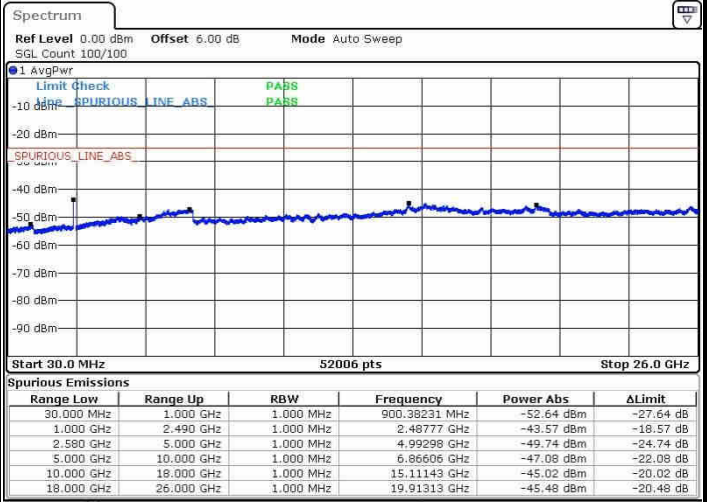

LTE Band 7 / 5MHz

Highest Channel / QPSK

Date: 21.OCT.2016 03:04:09

Highest Channel / 16QAM

Date: 21.OCT.2016 03:05:03

LTE Band 7 / 10MHz

Lowest Channel / QPSK

Date: 21.OCT.2016 03:17:13

Lowest Channel / 16QAM

Date: 21.OCT.2016 03:18:07

LTE Band 7 / 10MHz

Middle Channel / QPSK

Date: 21.OCT.2016 03:19:57

Middle Channel / 16QAM

Date: 21.OCT.2016 03:19:02

Highest Channel / QPSK

Date: 21.OCT.2016 03:20:51

Highest Channel / 16QAM

Date: 21.OCT.2016 03:21:46

LTE Band 7 / 15MHz

Lowest Channel / QPSK

Lowest Channel / 16QAM

Date: 21.OCT.2016 03:33:55

Date: 21.OCT.2016 03:34:50

Middle Channel / QPSK

Middle Channel / 16QAM

Date: 21.OCT.2016 03:36:39

Date: 21.OCT.2016 03:35:45

LTE Band 7 / 15MHz

Highest Channel / QPSK

Date: 21.OCT.2016 03:37:34

Highest Channel / 16QAM