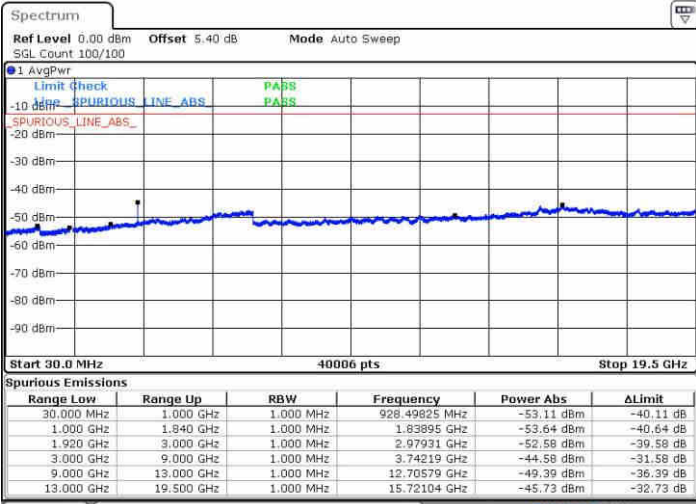

LTE Band 2 / 15MHz

Highest Channel / QPSK

Date: 20.OCT.2016 00:41:49

Highest Channel / 16QAM

Date: 20.OCT.2016 00:42:44

LTE Band 2 / 20MHz

Lowest Channel / QPSK

Date: 20.OCT.2016 00:48:53

Lowest Channel / 16QAM

Date: 20.OCT.2016 00:49:48

LTE Band 2 / 20MHz

Middle Channel / QPSK

Middle Channel / 16QAM

Date: 20.OCT.2016 00:51:25

Date: 20.OCT.2016 00:52:20

Highest Channel / QPSK

Highest Channel / 16QAM

Date: 20.OCT.2016 01:09:12

Date: 20.OCT.2016 00:59:23

LTE Band 4 / 1.4MHz

Lowest Channel / QPSK

Lowest Channel / 16QAM

Date: 20.OCT.2016 01:33:36

Date: 20.OCT.2016 01:34:32