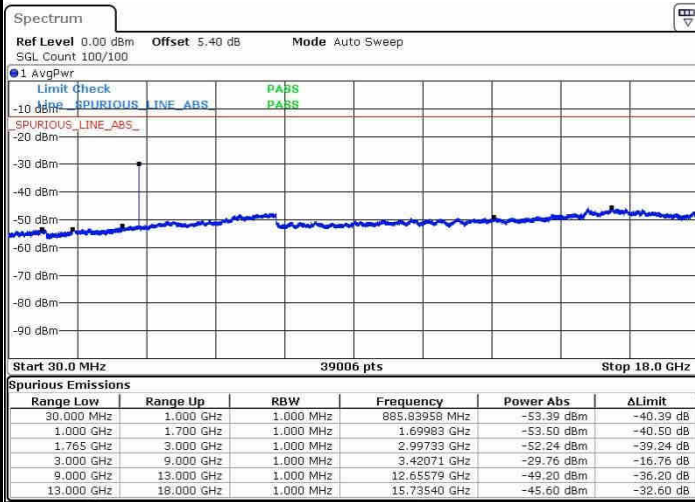

Highest Channel / 16QAM

Date: 20.OCT.2016 01:09:12

Date: 20.OCT.2016 00:59:23

LTE Band 4 / 1.4MHz

Lowest Channel / QPSK

Lowest Channel / 16QAM

Date: 20.OCT.2016 01:33:36

Date: 20.OCT.2016 01:34:32

Middle Channel / QPSK

Middle Channel / 16QAM

Date: 20.OCT.2016 01:36:09

Date: 20.OCT.2016 01:37:05

LTE Band 4 / 1.4MHz

Highest Channel / QPSK

Date: 20.OCT.2016 01:43:14

Highest Channel / 16QAM

Date: 20.OCT.2016 01:44:09

LTE Band 4 / 3MHz

Lowest Channel / QPSK

Date: 20.OCT.2016 01:50:19

Lowest Channel / 16QAM

Date: 20.OCT.2016 01:51:14

LTE Band 4 / 3MHz

Middle Channel / QPSK