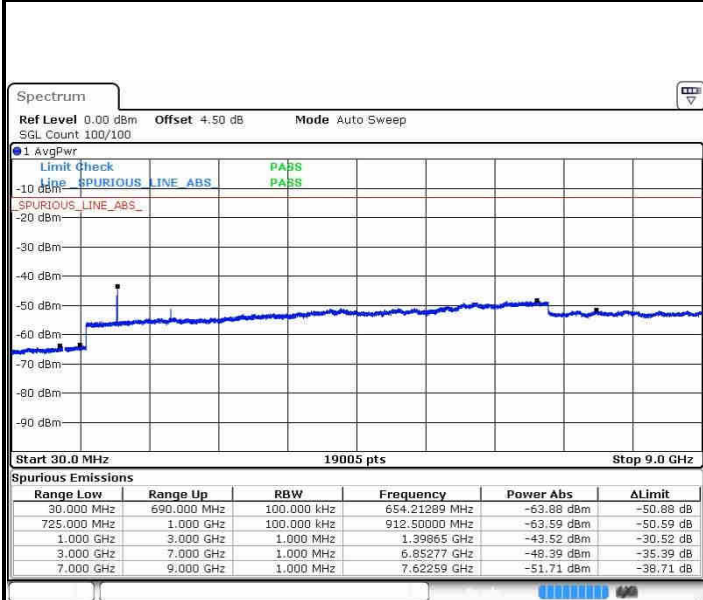

Lowest Channel / QPSK

Lowest Channel / 16QAM

Date: 21.OCT.2016 11:28:55

Date: 21.OCT.2016 11:29:50

Middle Channel / QPSK

Middle Channel / 16QAM

Date: 21.OCT.2016 11:31:40

Date: 21.OCT.2016 11:30:45

LTE Band 12 / 1.4MHz

Highest Channel / QPSK

Date: 21.OCT.2016 11:32:35

Highest Channel / 16QAM

Date: 21.OCT.2016 11:33:30

LTE Band 12 / 3MHz

Lowest Channel / QPSK

Date: 21.OCT.2016 11:45:35

Lowest Channel / 16QAM

Date: 21.OCT.2016 11:46:30

LTE Band 12 / 3MHz

Middle Channel / QPSK

Middle Channel / 16QAM

Date: 21.OCT.2016 11:48:20

Date: 21.OCT.2016 11:47:25

Highest Channel / QPSK

Highest Channel / 16QAM

Date: 21.OCT.2016 11:48:15

Date: 21.OCT.2016 11:50:10