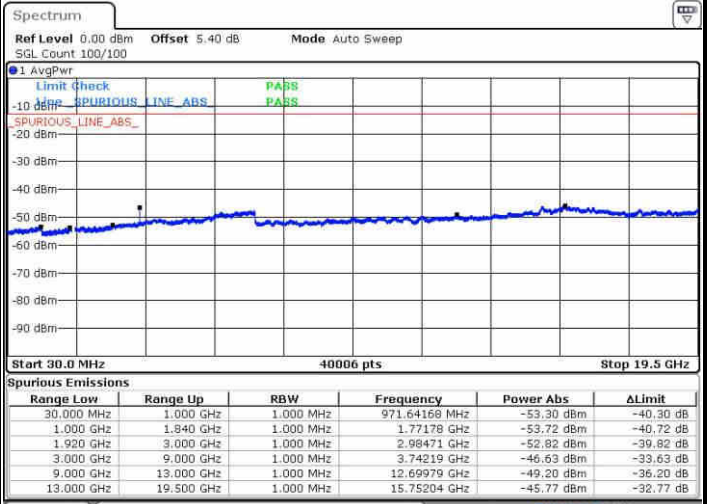

LTE Band 2 / 15MHz

Highest Channel / QPSK

Date: 20.OCT.2016 00:41:49

Highest Channel / 16QAM

Date: 20.OCT.2016 00:42:44

LTE Band 2 / 20MHz

Lowest Channel / QPSK

Date: 20.OCT.2016 00:48:53

Lowest Channel / 16QAM

Date: 20.OCT.2016 00:49:48

LTE Band 2 / 20MHz

Middle Channel / QPSK

Middle Channel / 16QAM

Date: 20.OCT.2016 00:51:25

Date: 20.OCT.2016 00:52:20

Highest Channel / QPSK

Highest Channel / 16QAM

Date: 20.OCT.2016 01:09:12

Date: 20.OCT.2016 00:59:23

LTE Band 4 / 1.4MHz

Lowest Channel / QPSK

Lowest Channel / 16QAM

Date: 20.OCT.2016 01:33:36

Date: 20.OCT.2016 01:34:32

Middle Channel / QPSK

Middle Channel / 16QAM

Date: 20.OCT.2016 01:36:09

Date: 20.OCT.2016 01:37:05

LTE Band 4 / 1.4MHz

Highest Channel / QPSK

Date: 20.OCT.2016 01:43:14

Highest Channel / 16QAM