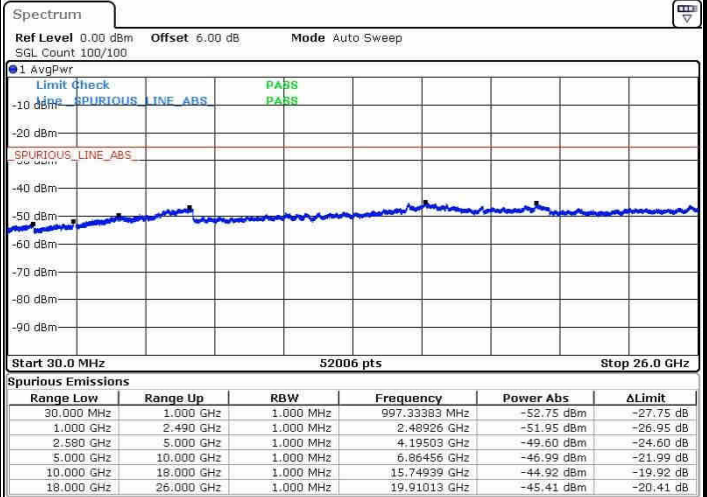

LTE Band 7 / 5MHz

Lowest Channel / QPSK

Lowest Channel / 16QAM

Date: 21.OCT.2016 03:00:30

Date: 21.OCT.2016 03:01:25