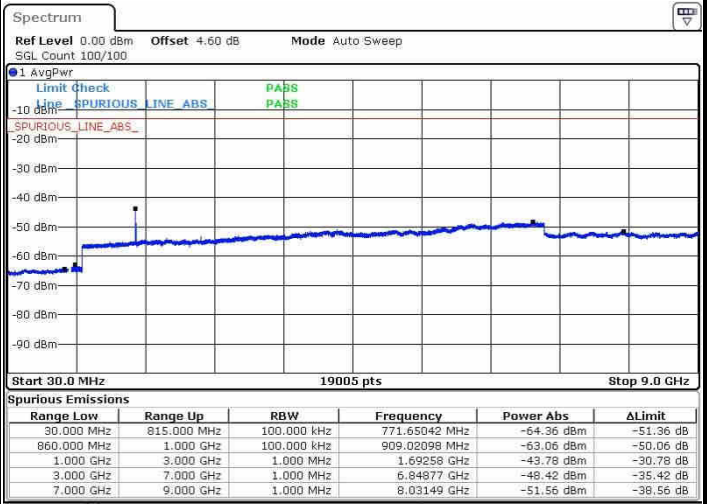

LTE Band 5 / 1.4MHz

Highest Channel / QPSK

Highest Channel / 16QAM

Date: 20.OCT.2016 04:00:05

Date: 20.OCT.2016 04:00:59

LTE Band 5 / 3MHz

Lowest Channel / QPSK

Lowest Channel / 16QAM

Date: 20.OCT.2016 04:09:08

Date: 20.OCT.2016 04:10:03

LTE Band 5 / 3MHz

Middle Channel / QPSK

Middle Channel / 16QAM

Date: 20.OCT.2016 04:11:40

Date: 20.OCT.2016 04:12:35

Highest Channel / QPSK

Highest Channel / 16QAM

Date: 20.OCT.2016 04:20:48

Date: 20.OCT.2016 04:21:43

LTE Band 5 / 5MHz

Lowest Channel / QPSK

Date: 20.OCT.2016 04:29:55

Lowest Channel / 16QAM

Date: 20.OCT.2016 04:30:50