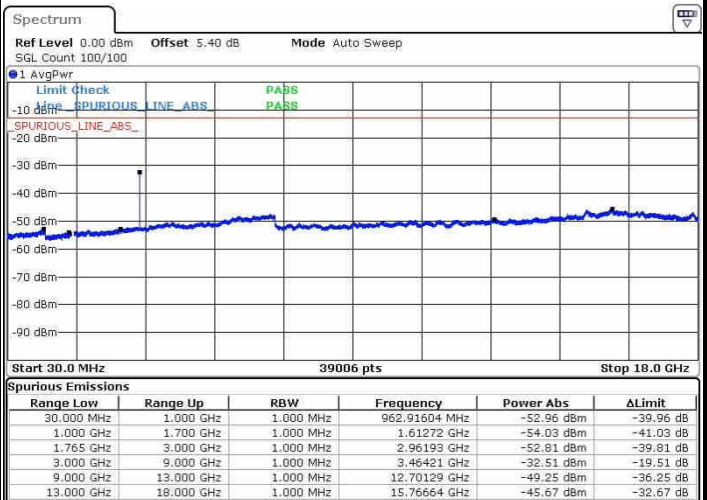

Lowest Channel / 16QAM

Date: 20.OCT.2016 00:49:48

LTE Band 2 / 20MHz

Middle Channel / QPSK

Middle Channel / 16QAM

Date: 20.OCT.2016 00:51:25

Date: 20.OCT.2016 00:52:20

Highest Channel / QPSK

Highest Channel / 16QAM

Date: 20.OCT.2016 01:09:12

Date: 20.OCT.2016 00:59:23

LTE Band 4 / 1.4MHz

Lowest Channel / QPSK

Lowest Channel / 16QAM

Date: 20.OCT.2016 01:33:36

Date: 20.OCT.2016 01:34:32

Middle Channel / QPSK

Middle Channel / 16QAM

Date: 20.OCT.2016 01:36:09

Date: 20.OCT.2016 01:37:05

LTE Band 4 / 1.4MHz

Highest Channel / QPSK

Date: 20.OCT.2016 01:43:14

Highest Channel / 16QAM