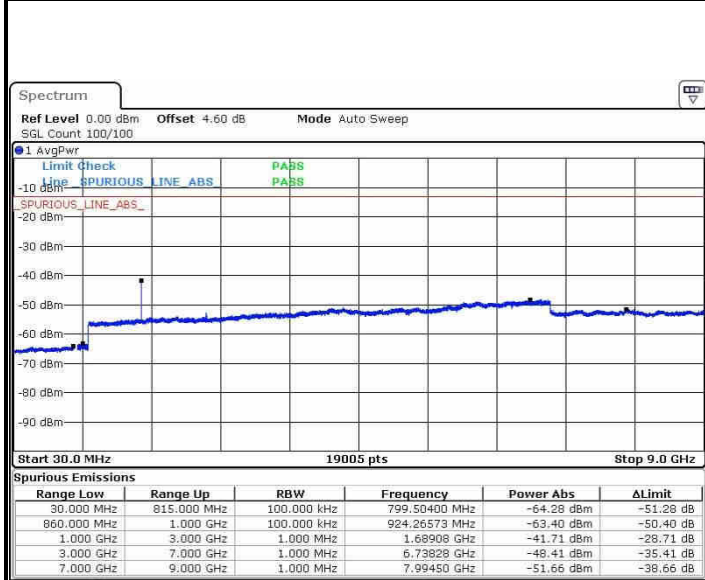

Highest Channel / 16QAM

Date: 20.OCT.2016 04:20:48

Date: 20.OCT.2016 04:21:43

LTE Band 5 / 5MHz

Lowest Channel / QPSK

Date: 20.OCT.2016 04:29:55

Lowest Channel / 16QAM

Date: 20.OCT.2016 04:30:50

Middle Channel / QPSK

Date: 20.OCT.2016 04:32:27

Middle Channel / 16QAM

Date: 20.OCT.2016 04:33:22

LTE Band 5 / 5MHz

Highest Channel / QPSK

Date: 20.OCT.2016 04:41:31

Highest Channel / 16QAM

Date: 20.OCT.2016 04:42:26

LTE Band 5 / 10MHz

Lowest Channel / QPSK

Date: 20.OCT.2016 04:50:35

Lowest Channel / 16QAM

Date: 20.OCT.2016 04:51:30

LTE Band 5 / 10MHz

Middle Channel / QPSK