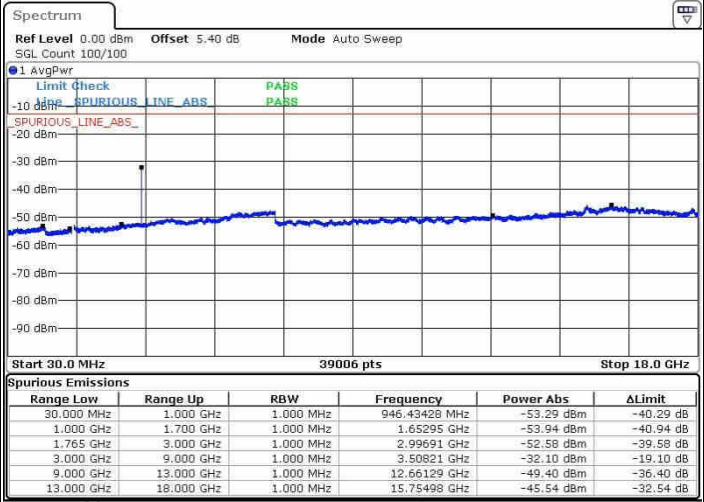

Highest Channel / 16QAM

Date: 20.OCT.2016 01:09:12

Date: 20.OCT.2016 00:59:23

LTE Band 4 / 1.4MHz

Lowest Channel / QPSK

Lowest Channel / 16QAM

Date: 20.OCT.2016 01:33:36

Date: 20.OCT.2016 01:34:32

Middle Channel / QPSK

Middle Channel / 16QAM

Date: 20.OCT.2016 01:36:09

Date: 20.OCT.2016 01:37:05

LTE Band 4 / 1.4MHz

Highest Channel / QPSK

Date: 20.OCT.2016 01:43:14

Highest Channel / 16QAM

Date: 20.OCT.2016 01:44:09

LTE Band 4 / 3MHz

Lowest Channel / QPSK

Date: 20.OCT.2016 01:50:19

Lowest Channel / 16QAM

Date: 20.OCT.2016 01:51:14

LTE Band 4 / 3MHz

Middle Channel / QPSK

Middle Channel / 16QAM

Date: 20.OCT.2016 01:52:51

Date: 20.OCT.2016 01:53:46

Highest Channel / QPSK

Highest Channel / 16QAM

Date: 20.OCT.2016 01:58:56

Date: 20.OCT.2016 02:00:51

LTE Band 4 / 5MHz