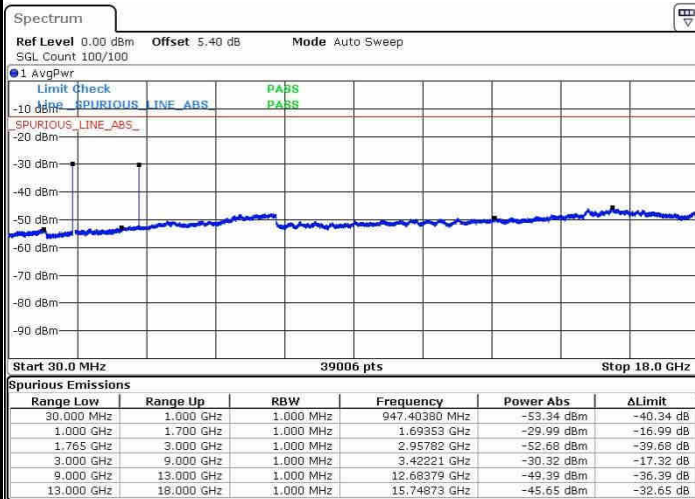

LTE Band 4 / 20MHz

Lowest Channel / QPSK

Date: 20.OCT.2016 03:04:23