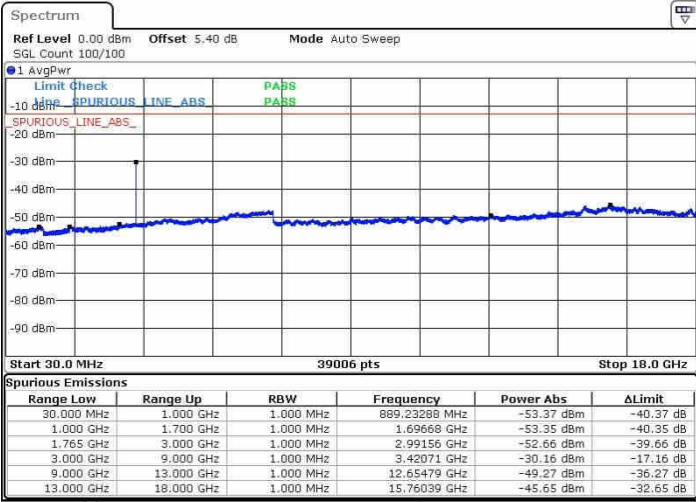

LTE Band 4 / 5MHz

Lowest Channel / QPSK

Lowest Channel / 16QAM

Date: 20.OCT.2016 02:07:00

Date: 20.OCT.2016 02:07:55