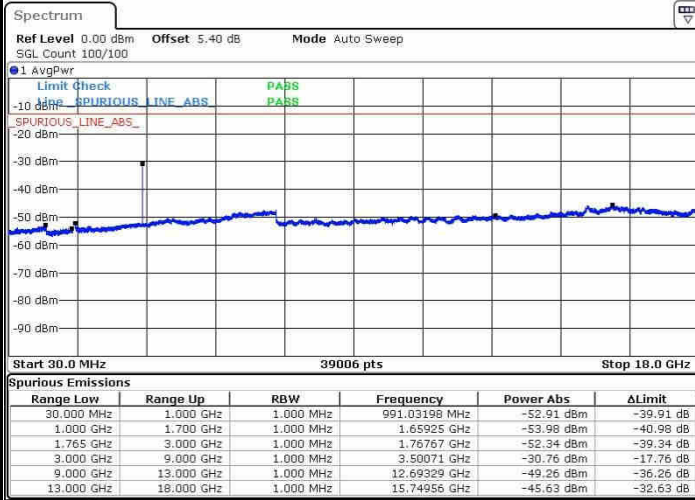

Middle Channel / 16QAM

Date: 20.OCT.2016 01:52:51

Date: 20.OCT.2016 01:53:46

Highest Channel / QPSK

Highest Channel / 16QAM

Date: 20.OCT.2016 01:58:56

Date: 20.OCT.2016 02:00:51

LTE Band 4 / 5MHz

Lowest Channel / QPSK

Lowest Channel / 16QAM

Date: 20.OCT.2016 02:07:00

Date: 20.OCT.2016 02:07:55

Middle Channel / QPSK

Middle Channel / 16QAM

Date: 20.OCT.2016 02:09:32

Date: 20.OCT.2016 02:10:28

LTE Band 4 / 5MHz

Highest Channel / QPSK

Date: 20.OCT.2016 02:16:37

Highest Channel / 16QAM

Date: 20.OCT.2016 02:17:32

LTE Band 4 / 10MHz

Lowest Channel / QPSK

Date: 20.OCT.2016 02:31:01