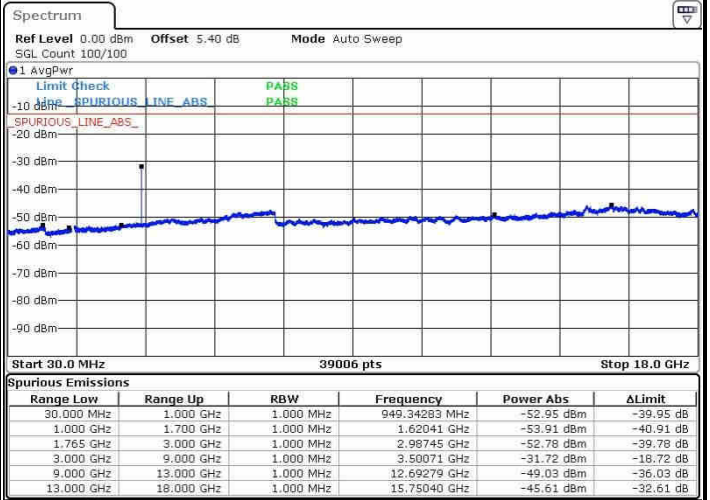

Middle Channel / 16QAM

Date: 20.OCT.2016 01:52:51

Date: 20.OCT.2016 01:53:46

Highest Channel / QPSK

Highest Channel / 16QAM

Date: 20.OCT.2016 01:58:56

Date: 20.OCT.2016 02:00:51

LTE Band 4 / 5MHz

Lowest Channel / QPSK

Lowest Channel / 16QAM

Date: 20.OCT.2016 02:07:00

Date: 20.OCT.2016 02:07:55

Middle Channel / QPSK

Middle Channel / 16QAM

Date: 20.OCT.2016 02:09:32

Date: 20.OCT.2016 02:10:28

LTE Band 4 / 5MHz

Highest Channel / QPSK

Date: 20.OCT.2016 02:16:37

Highest Channel / 16QAM

Date: 20.OCT.2016 02:17:32

LTE Band 4 / 10MHz

Lowest Channel / QPSK

Date: 20.OCT.2016 02:31:01