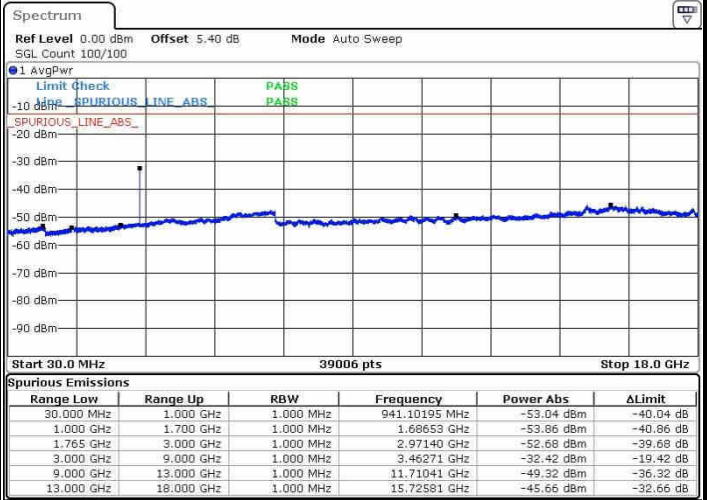

Middle Channel / QPSK

Middle Channel / 16QAM

Date: 20.OCT.2016 01:36:09

Date: 20.OCT.2016 01:37:05

LTE Band 4 / 1.4MHz

Highest Channel / QPSK

Date: 20.OCT.2016 01:43:14

Highest Channel / 16QAM

Date: 20.OCT.2016 01:44:09

LTE Band 4 / 3MHz

Lowest Channel / QPSK

Date: 20.OCT.2016 01:50:19

Lowest Channel / 16QAM

Date: 20.OCT.2016 01:51:14

LTE Band 4 / 3MHz

Middle Channel / QPSK

Middle Channel / 16QAM

Date: 20.OCT.2016 01:52:51

Date: 20.OCT.2016 01:53:46

Highest Channel / QPSK

Highest Channel / 16QAM

Date: 20.OCT.2016 01:58:56

Date: 20.OCT.2016 02:00:51

LTE Band 4 / 5MHz