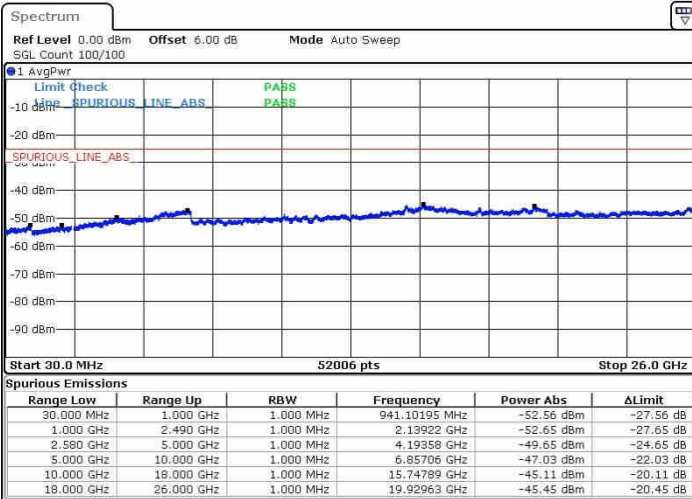

Middle Channel / 16QAM

Date: 20.OCT.2016 04:53:07

Date: 20.OCT.2016 04:54:02

Highest Channel / QPSK

Highest Channel / 16QAM

Date: 20.OCT.2016 05:02:10

Date: 20.OCT.2016 05:03:05

LTE Band 7 / 5MHz

Lowest Channel / QPSK

Lowest Channel / 16QAM

Date: 21.OCT.2016 03:00:30

Date: 21.OCT.2016 03:01:25

Middle Channel / QPSK

Middle Channel / 16QAM

Date: 21.OCT.2016 03:03:14

Date: 21.OCT.2016 03:02:19

LTE Band 7 / 5MHz

Highest Channel / QPSK

Date: 21.OCT.2016 03:04:09

Highest Channel / 16QAM

Date: 21.OCT.2016 03:05:03

LTE Band 7 / 10MHz

Lowest Channel / QPSK

Date: 21.OCT.2016 03:17:13