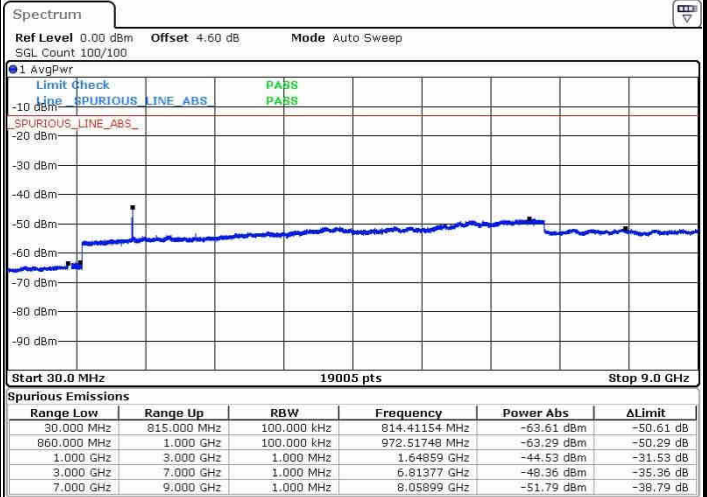

Date: 20.OCT.2016 03:49:24