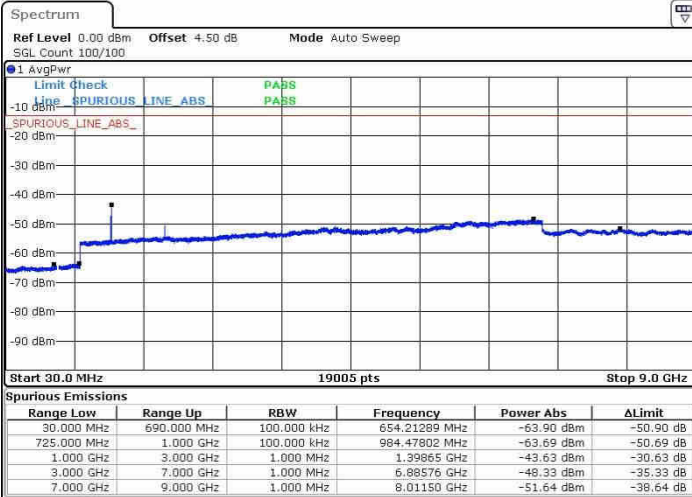

LTE Band 12 / 1.4MHz

Lowest Channel / QPSK

Lowest Channel / 16QAM

Date: 21.OCT.2016 11:28:55

Date: 21.OCT.2016 11:29:50