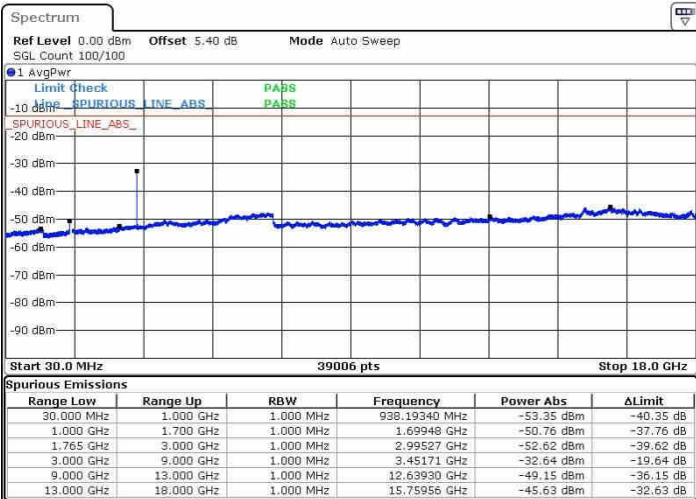

Lowest Channel / 16QAM

Date: 20.OCT.2016 02:31:56

LTE Band 4 / 10MHz

Middle Channel / QPSK

Middle Channel / 16QAM

Date: 20.OCT.2016 02:33:34

Date: 20.OCT.2016 02:34:29

Highest Channel / QPSK

Highest Channel / 16QAM

Date: 20.OCT.2016 02:40:38

Date: 20.OCT.2016 02:41:33

LTE Band 4 / 15MHz

Lowest Channel / QPSK

Lowest Channel / 16QAM

Date: 20.OCT.2016 02:47:42

Date: 20.OCT.2016 02:48:37

Middle Channel / QPSK

Middle Channel / 16QAM

Date: 20.OCT.2016 02:50:15

Date: 20.OCT.2016 02:51:10

LTE Band 4 / 15MHz

Highest Channel / QPSK

Date: 20.OCT.2016 02:57:19

Highest Channel / 16QAM