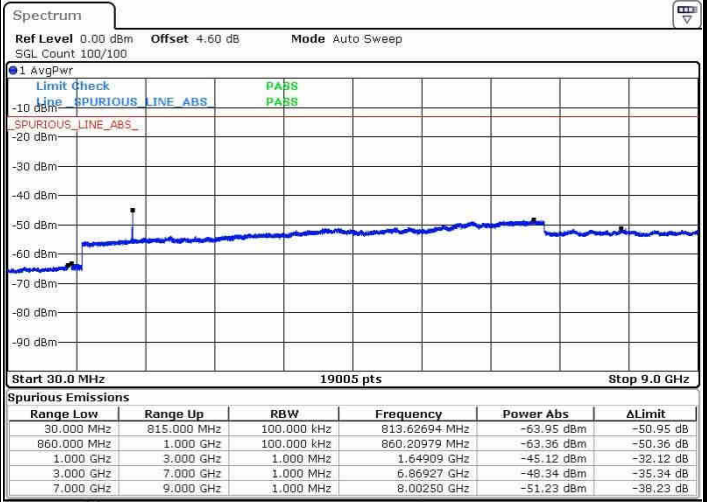

Date: 20.OCT.2016 04:09:08

Date: 20.OCT.2016 04:10:03

LTE Band 5 / 3MHz

Middle Channel / QPSK

Middle Channel / 16QAM

Date: 20.OCT.2016 04:11:40

Date: 20.OCT.2016 04:12:35

Highest Channel / QPSK

Highest Channel / 16QAM

Date: 20.OCT.2016 04:20:48

Date: 20.OCT.2016 04:21:43

LTE Band 5 / 5MHz

Lowest Channel / QPSK

Date: 20.OCT.2016 04:29:55

Lowest Channel / 16QAM

Date: 20.OCT.2016 04:30:50

Middle Channel / QPSK

Date: 20.OCT.2016 04:32:27

Middle Channel / 16QAM

Date: 20.OCT.2016 04:33:22

LTE Band 5 / 5MHz

Highest Channel / QPSK

Date: 20.OCT.2016 04:41:31

Highest Channel / 16QAM