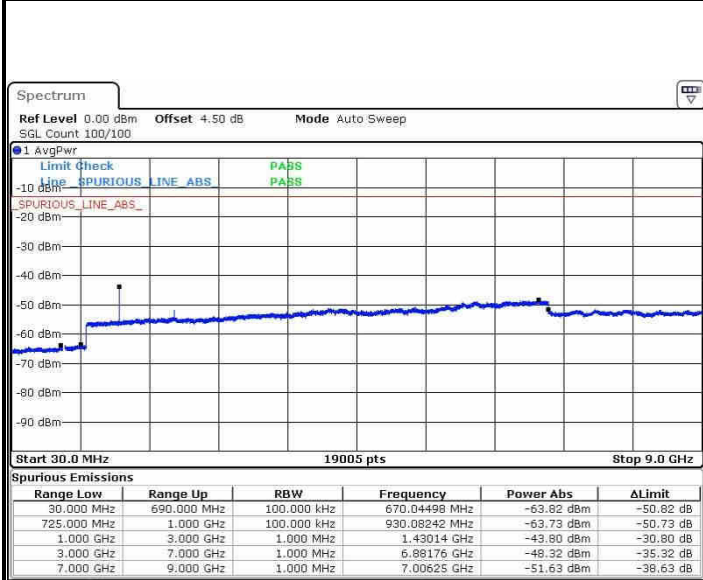

Middle Channel / 16QAM

Date: 21.OCT.2016 03:53:23

Date: 21.OCT.2016 03:52:28

Highest Channel / QPSK

Highest Channel / 16QAM

Date: 21.OCT.2016 03:54:18

Date: 21.OCT.2016 03:55:12

LTE Band 12 / 1.4MHz

Lowest Channel / QPSK

Lowest Channel / 16QAM

Date: 21.OCT.2016 11:28:55

Date: 21.OCT.2016 11:29:50

Middle Channel / QPSK

Middle Channel / 16QAM

Date: 21.OCT.2016 11:31:40

Date: 21.OCT.2016 11:30:45

LTE Band 12 / 1.4MHz

Highest Channel / QPSK

Date: 21.OCT.2016 11:32:35

Highest Channel / 16QAM

Date: 21.OCT.2016 11:33:30

LTE Band 12 / 3MHz

Lowest Channel / QPSK

Date: 21.OCT.2016 11:45:35