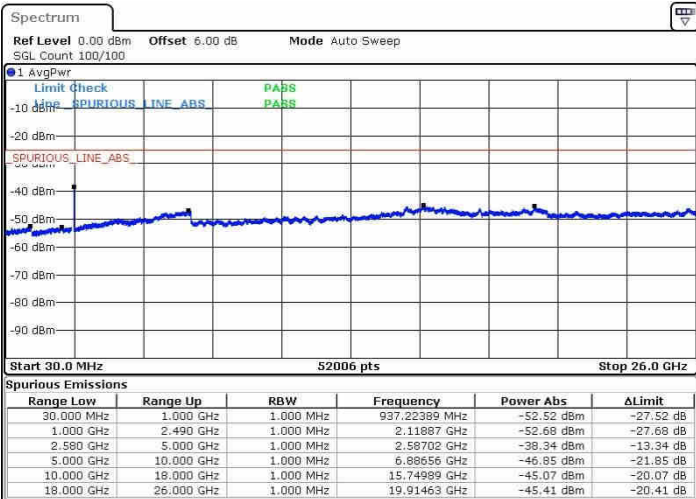

Date: 21.OCT.2016 03:38:29

LTE Band 7 / 20MHz

Lowest Channel / QPSK

Date: 21.OCT.2016 03:50:39

Lowest Channel / 16QAM

Date: 21.OCT.2016 03:51:33

LTE Band 7 / 20MHz

Middle Channel / QPSK

Middle Channel / 16QAM

Date: 21.OCT.2016 03:53:23

Date: 21.OCT.2016 03:52:28

Highest Channel / QPSK

Highest Channel / 16QAM

Date: 21.OCT.2016 03:54:18

Date: 21.OCT.2016 03:55:12

LTE Band 12 / 1.4MHz

Lowest Channel / QPSK

Lowest Channel / 16QAM

Date: 21.OCT.2016 11:28:55

Date: 21.OCT.2016 11:29:50

Middle Channel / QPSK

Middle Channel / 16QAM

Date: 21.OCT.2016 11:31:40

Date: 21.OCT.2016 11:30:45