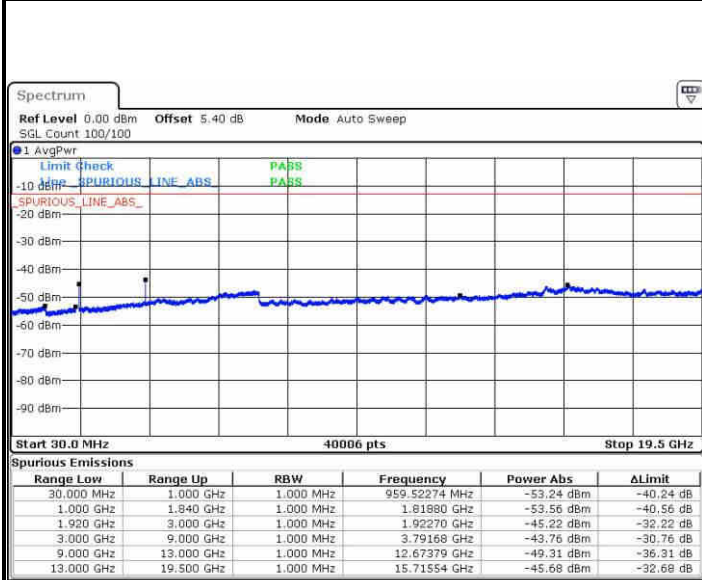

LTE Band 2 / 15MHz

Highest Channel / QPSK

Date: 20.OCT.2016 00:41:49

Highest Channel / 16QAM

Date: 20.OCT.2016 00:42:44

LTE Band 2 / 20MHz

Lowest Channel / QPSK

Date: 20.OCT.2016 00:48:53

Lowest Channel / 16QAM

Date: 20.OCT.2016 00:49:48

LTE Band 2 / 20MHz

Middle Channel / QPSK

Middle Channel / 16QAM

Date: 20.OCT.2016 00:51:25

Date: 20.OCT.2016 00:52:20

Highest Channel / QPSK

Highest Channel / 16QAM

Date: 20.OCT.2016 01:09:12

Date: 20.OCT.2016 00:59:23

LTE Band 4 / 1.4MHz

Lowest Channel / QPSK

Lowest Channel / 16QAM

Date: 20.OCT.2016 01:33:36

Date: 20.OCT.2016 01:34:32