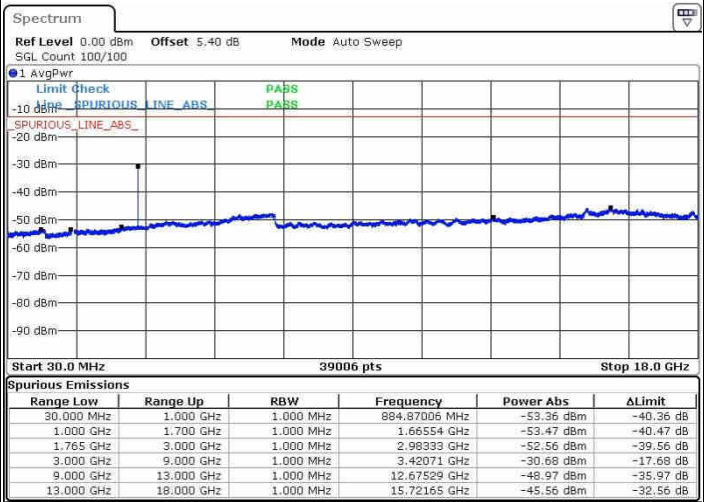

Middle Channel / QPSK

Middle Channel / 16QAM

Date: 20.OCT.2016 01:36:09

Date: 20.OCT.2016 01:37:05

LTE Band 4 / 1.4MHz

Highest Channel / QPSK

Date: 20.OCT.2016 01:43:14

Highest Channel / 16QAM

Date: 20.OCT.2016 01:44:09

LTE Band 4 / 3MHz

Lowest Channel / QPSK

Date: 20.OCT.2016 01:50:19

Lowest Channel / 16QAM

Date: 20.OCT.2016 01:51:14

LTE Band 4 / 3MHz

Middle Channel / QPSK

Middle Channel / 16QAM

Date: 20.OCT.2016 01:52:51

Date: 20.OCT.2016 01:53:46

Highest Channel / QPSK

Highest Channel / 16QAM

Date: 20.OCT.2016 01:58:56

Date: 20.OCT.2016 02:00:51

LTE Band 4 / 5MHz