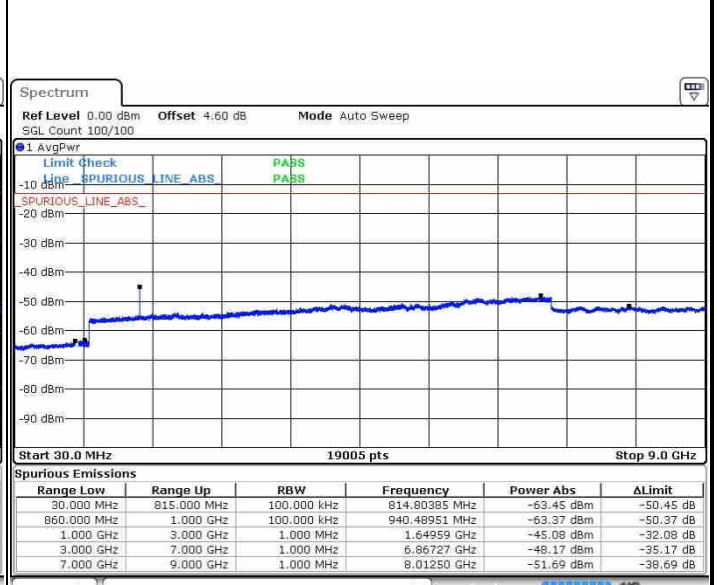

Middle Channel / QPSK

Date: 20.OCT.2016 04:32:27

Middle Channel / 16QAM

Date: 20.OCT.2016 04:33:22

LTE Band 5 / 5MHz

Highest Channel / QPSK

Date: 20.OCT.2016 04:41:31

Highest Channel / 16QAM

Date: 20.OCT.2016 04:42:26

LTE Band 5 / 10MHz

Lowest Channel / QPSK

Date: 20.OCT.2016 04:50:35

Lowest Channel / 16QAM

Date: 20.OCT.2016 04:51:30

LTE Band 5 / 10MHz

Middle Channel / QPSK

Middle Channel / 16QAM

Date: 20.OCT.2016 04:53:07

Date: 20.OCT.2016 04:54:02

Highest Channel / QPSK

Highest Channel / 16QAM

Date: 20.OCT.2016 05:02:10

Date: 20.OCT.2016 05:03:05

LTE Band 7 / 5MHz