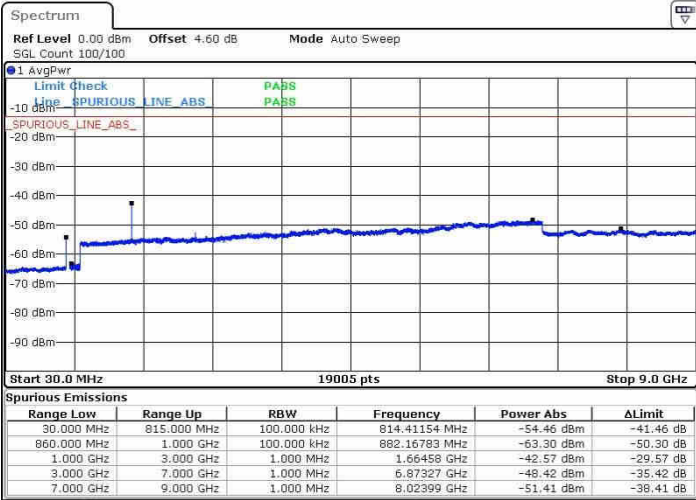

Middle Channel / QPSK

Date: 20.OCT.2016 04:32:27

Middle Channel / 16QAM

Date: 20.OCT.2016 04:33:22

LTE Band 5 / 5MHz

Highest Channel / QPSK

Date: 20.OCT.2016 04:41:31

Highest Channel / 16QAM

Date: 20.OCT.2016 04:42:26

LTE Band 5 / 10MHz

Lowest Channel / QPSK

Date: 20.OCT.2016 04:50:35

Lowest Channel / 16QAM

Date: 20.OCT.2016 04:51:30

LTE Band 5 / 10MHz

Middle Channel / QPSK

Middle Channel / 16QAM

Date: 20.OCT.2016 04:53:07

Date: 20.OCT.2016 04:54:02

Highest Channel / QPSK

Highest Channel / 16QAM

Date: 20.OCT.2016 05:02:10

Date: 20.OCT.2016 05:03:05

LTE Band 7 / 5MHz