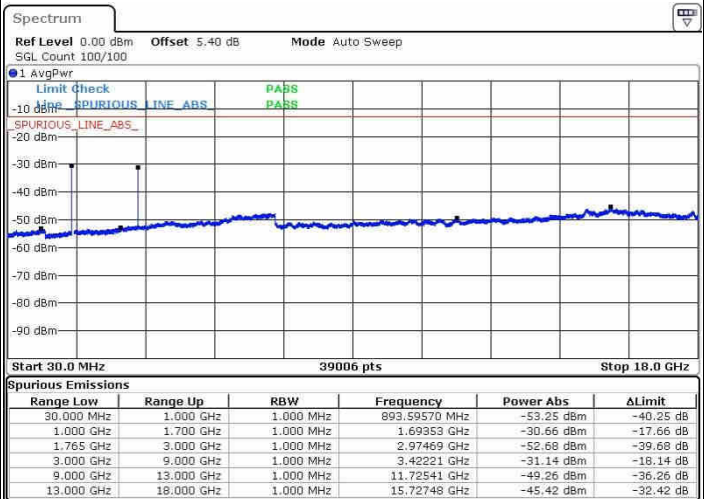

Middle Channel / QPSK

Middle Channel / 16QAM

Date: 20.OCT.2016 02:50:15

Date: 20.OCT.2016 02:51:10

LTE Band 4 / 15MHz

Highest Channel / QPSK

Date: 20.OCT.2016 02:57:19

Highest Channel / 16QAM

Date: 20.OCT.2016 02:58:15

LTE Band 4 / 20MHz

Lowest Channel / QPSK

Date: 20.OCT.2016 03:04:23

Lowest Channel / 16QAM

Date: 20.OCT.2016 03:05:19

LTE Band 4 / 20MHz

Middle Channel / QPSK

Middle Channel / 16QAM

Date: 20.OCT.2016 03:06:56

Date: 20.OCT.2016 03:07:51

Highest Channel / QPSK

Highest Channel / 16QAM

Date: 20.OCT.2016 03:14:00

Date: 20.OCT.2016 03:14:55

LTE Band 5 / 1.4MHz