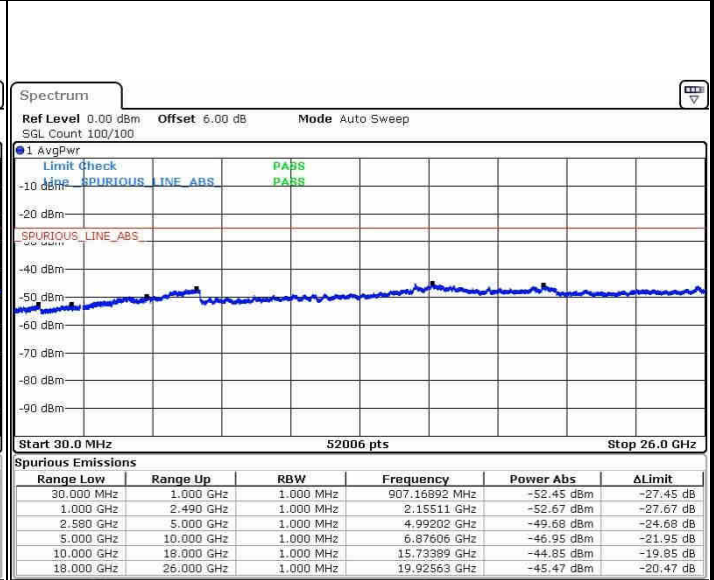

LTE Band 7 / 5MHz

Highest Channel / QPSK

Date: 21.OCT.2016 03:04:09

Highest Channel / 16QAM

Date: 21.OCT.2016 03:05:03

LTE Band 7 / 10MHz

Lowest Channel / QPSK

Date: 21.OCT.2016 03:17:13

Lowest Channel / 16QAM

Date: 21.OCT.2016 03:18:07

LTE Band 7 / 10MHz

Middle Channel / QPSK

Date: 21.OCT.2016 03:19:57

Middle Channel / 16QAM

Date: 21.OCT.2016 03:19:02

Highest Channel / QPSK

Date: 21.OCT.2016 03:20:51

Highest Channel / 16QAM

Date: 21.OCT.2016 03:21:46

LTE Band 7 / 15MHz

Lowest Channel / QPSK

Lowest Channel / 16QAM

Date: 21.OCT.2016 03:33:55

Date: 21.OCT.2016 03:34:50