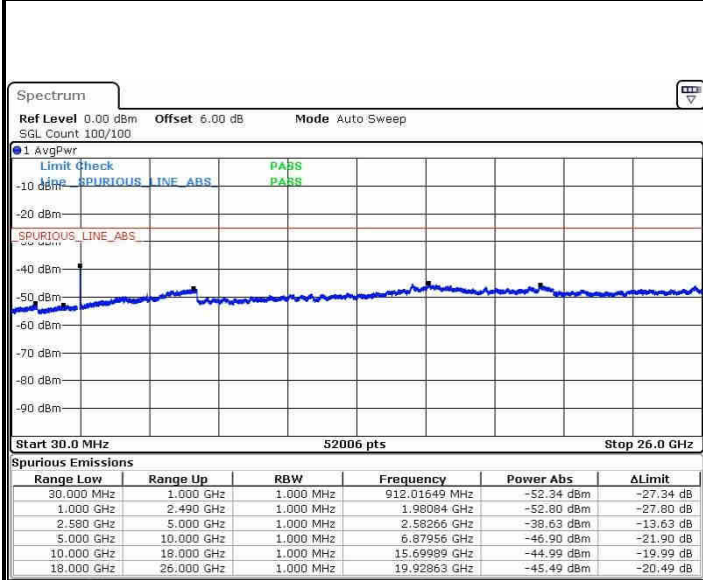

Date: 21.OCT.2016 03:20:51

Highest Channel / 16QAM

Date: 21.OCT.2016 03:21:46

LTE Band 7 / 15MHz

Lowest Channel / QPSK

Lowest Channel / 16QAM

Date: 21.OCT.2016 03:33:55

Date: 21.OCT.2016 03:34:50

Middle Channel / QPSK

Middle Channel / 16QAM

Date: 21.OCT.2016 03:36:39

Date: 21.OCT.2016 03:35:45

LTE Band 7 / 15MHz

Highest Channel / QPSK

Date: 21.OCT.2016 03:37:34

Highest Channel / 16QAM

Date: 21.OCT.2016 03:38:29

LTE Band 7 / 20MHz

Lowest Channel / QPSK

Date: 21.OCT.2016 03:50:39

Lowest Channel / 16QAM

Date: 21.OCT.2016 03:51:33

LTE Band 7 / 20MHz

Middle Channel / QPSK

Middle Channel / 16QAM

Date: 21.OCT.2016 03:53:23

Date: 21.OCT.2016 03:52:28

Highest Channel / QPSK

Highest Channel / 16QAM

Date: 21.OCT.2016 03:54:18

Date: 21.OCT.2016 03:55:12

LTE Band 12 / 1.4MHz