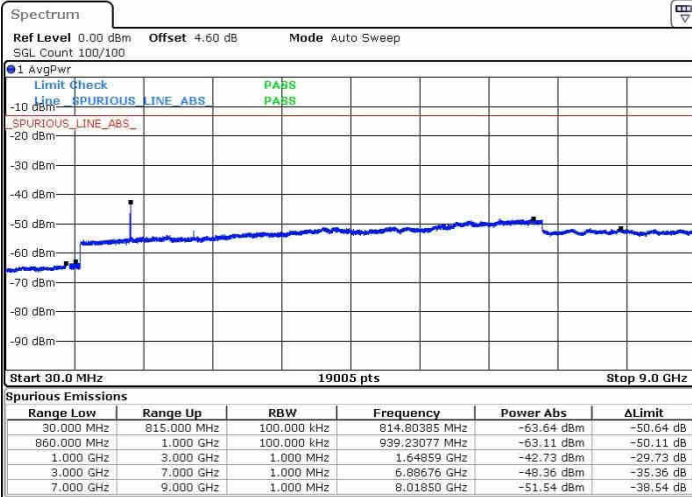

LTE Band 5 / 1.4MHz

Lowest Channel / QPSK

Lowest Channel / 16QAM

Date: 20.OCT.2016 03:48:29