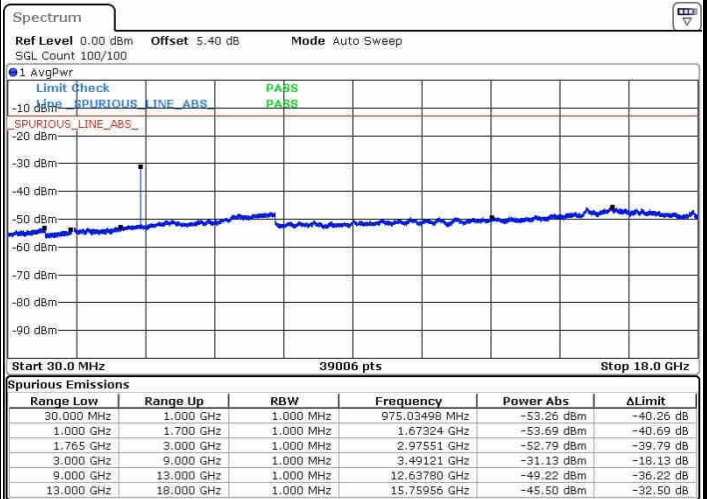

LTE Band 4 / 5MHz

Highest Channel / QPSK

Date: 20.OCT.2016 02:16:37

Highest Channel / 16QAM

Date: 20.OCT.2016 02:17:32

LTE Band 4 / 10MHz

Lowest Channel / QPSK

Date: 20.OCT.2016 02:31:01

Lowest Channel / 16QAM

Date: 20.OCT.2016 02:31:56

LTE Band 4 / 10MHz

Middle Channel / QPSK

Middle Channel / 16QAM

Date: 20.OCT.2016 02:33:34

Date: 20.OCT.2016 02:34:29

Highest Channel / QPSK

Highest Channel / 16QAM

Date: 20.OCT.2016 02:40:38

Date: 20.OCT.2016 02:41:33

LTE Band 4 / 15MHz

Lowest Channel / QPSK

Lowest Channel / 16QAM

Date: 20.OCT.2016 02:47:42

Date: 20.OCT.2016 02:48:37