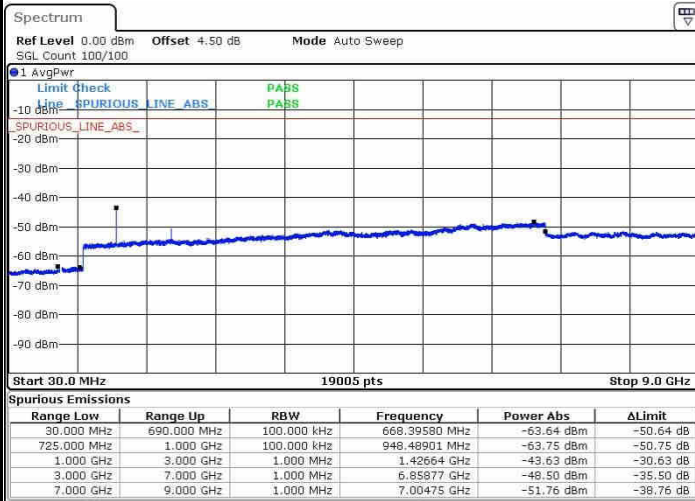

LTE Band 12 / 1.4MHz

Highest Channel / QPSK

Date: 21.OCT.2016 11:32:35

Highest Channel / 16QAM

Date: 21.OCT.2016 11:33:30

LTE Band 12 / 3MHz

Lowest Channel / QPSK

Date: 21.OCT.2016 11:45:35

Lowest Channel / 16QAM

Date: 21.OCT.2016 11:46:30

LTE Band 12 / 3MHz

Middle Channel / QPSK

Middle Channel / 16QAM

Date: 21.OCT.2016 11:48:20

Date: 21.OCT.2016 11:47:25

Highest Channel / QPSK

Highest Channel / 16QAM

Date: 21.OCT.2016 11:48:15

Date: 21.OCT.2016 11:50:10