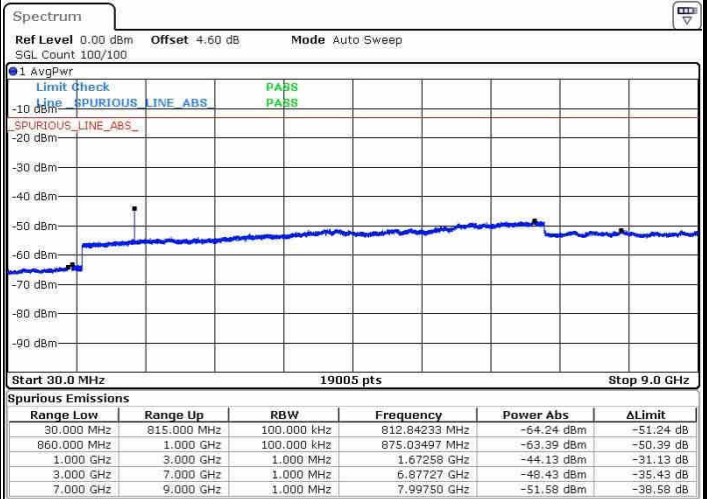

Middle Channel / 16QAM

Date: 20.OCT.2016 03:06:56

Date: 20.OCT.2016 03:07:51

Highest Channel / QPSK

Highest Channel / 16QAM

Date: 20.OCT.2016 03:14:00

Date: 20.OCT.2016 03:14:55

LTE Band 5 / 1.4MHz

Lowest Channel / QPSK

Lowest Channel / 16QAM

Date: 20.OCT.2016 03:48:29

Date: 20.OCT.2016 03:49:24

Middle Channel / QPSK

Middle Channel / 16QAM

Date: 20.OCT.2016 03:51:01

Date: 20.OCT.2016 03:51:56

LTE Band 5 / 1.4MHz

Highest Channel / QPSK

Highest Channel / 16QAM

Date: 20.OCT.2016 04:00:05

Date: 20.OCT.2016 04:00:59

LTE Band 5 / 3MHz

Lowest Channel / QPSK

Lowest Channel / 16QAM