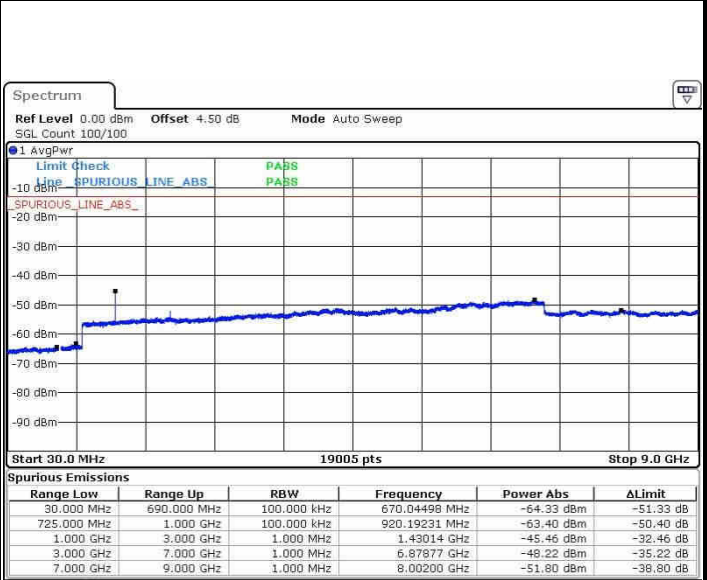

Middle Channel / 16QAM

Date: 21.OCT.2016 03:53:23

Date: 21.OCT.2016 03:52:28

Highest Channel / QPSK

Highest Channel / 16QAM

Date: 21.OCT.2016 03:54:18

Date: 21.OCT.2016 03:55:12

LTE Band 12 / 1.4MHz

Lowest Channel / QPSK

Lowest Channel / 16QAM

Date: 21.OCT.2016 11:28:55

Date: 21.OCT.2016 11:29:50

Middle Channel / QPSK

Middle Channel / 16QAM

Date: 21.OCT.2016 11:31:40

Date: 21.OCT.2016 11:30:45

LTE Band 12 / 1.4MHz

Highest Channel / QPSK

Date: 21.OCT.2016 11:32:35

Highest Channel / 16QAM

Date: 21.OCT.2016 11:33:30

LTE Band 12 / 3MHz

Lowest Channel / QPSK

Date: 21.OCT.2016 11:45:35