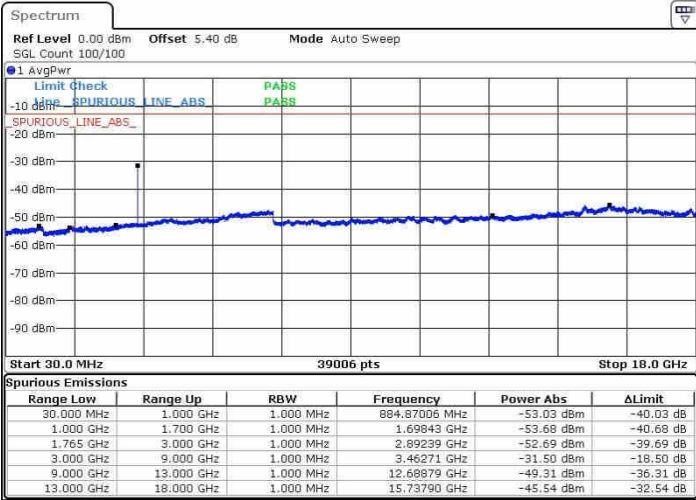

Middle Channel / QPSK

Middle Channel / 16QAM

Date: 20.OCT.2016 01:36:09

Date: 20.OCT.2016 01:37:05

LTE Band 4 / 1.4MHz

Highest Channel / QPSK

Date: 20.OCT.2016 01:43:14

Highest Channel / 16QAM

Date: 20.OCT.2016 01:44:09

LTE Band 4 / 3MHz

Lowest Channel / QPSK

Date: 20.OCT.2016 01:50:19

Lowest Channel / 16QAM

Date: 20.OCT.2016 01:51:14

LTE Band 4 / 3MHz

Middle Channel / QPSK

Middle Channel / 16QAM

Date: 20.OCT.2016 01:52:51

Date: 20.OCT.2016 01:53:46

Highest Channel / QPSK

Highest Channel / 16QAM

Date: 20.OCT.2016 01:58:56

Date: 20.OCT.2016 02:00:51

LTE Band 4 / 5MHz