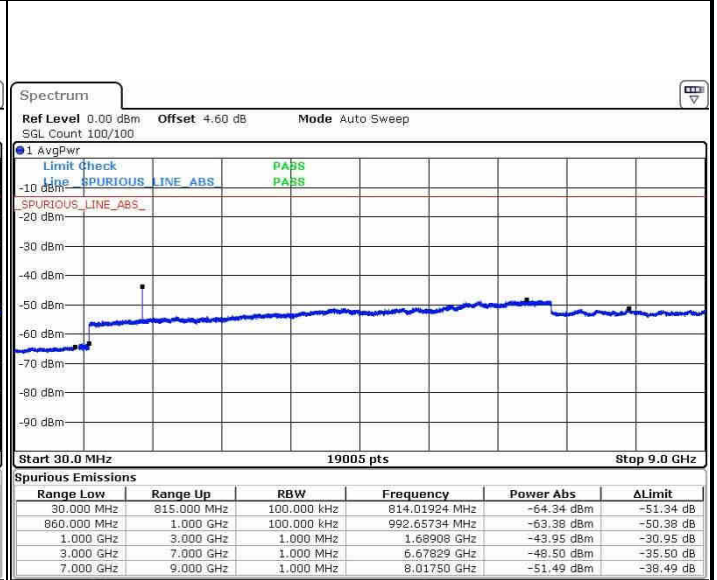

Highest Channel / 16QAM

Date: 20.OCT.2016 04:20:48

Date: 20.OCT.2016 04:21:43

LTE Band 5 / 5MHz

Lowest Channel / QPSK

Date: 20.OCT.2016 04:29:55

Lowest Channel / 16QAM

Date: 20.OCT.2016 04:30:50

Middle Channel / QPSK

Date: 20.OCT.2016 04:32:27

Middle Channel / 16QAM

Date: 20.OCT.2016 04:33:22

LTE Band 5 / 5MHz

Highest Channel / QPSK

Date: 20.OCT.2016 04:41:31

Highest Channel / 16QAM

Date: 20.OCT.2016 04:42:26

LTE Band 5 / 10MHz

Lowest Channel / QPSK

Date: 20.OCT.2016 04:50:35

Lowest Channel / 16QAM

Date: 20.OCT.2016 04:51:30

LTE Band 5 / 10MHz

Middle Channel / QPSK