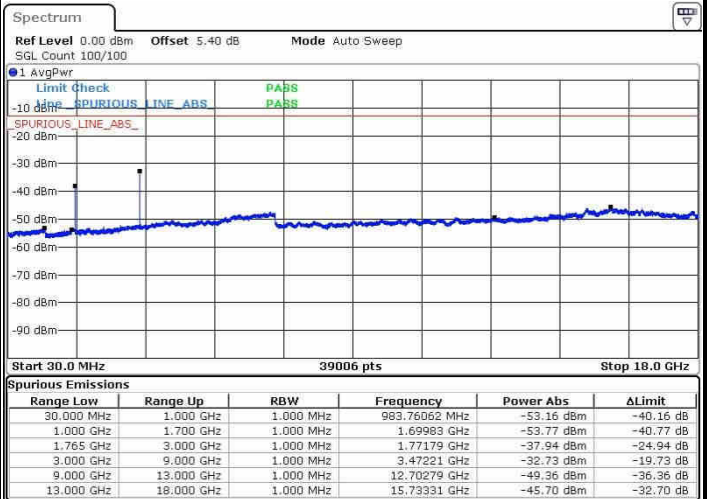

Date: 20.OCT.2016 02:58:15

LTE Band 4 / 20MHz

Lowest Channel / QPSK

Date: 20.OCT.2016 03:04:23

Lowest Channel / 16QAM

Date: 20.OCT.2016 03:05:19

LTE Band 4 / 20MHz

Middle Channel / QPSK

Middle Channel / 16QAM

Date: 20.OCT.2016 03:06:56

Date: 20.OCT.2016 03:07:51

Highest Channel / QPSK

Highest Channel / 16QAM

Date: 20.OCT.2016 03:14:00

Date: 20.OCT.2016 03:14:55

LTE Band 5 / 1.4MHz