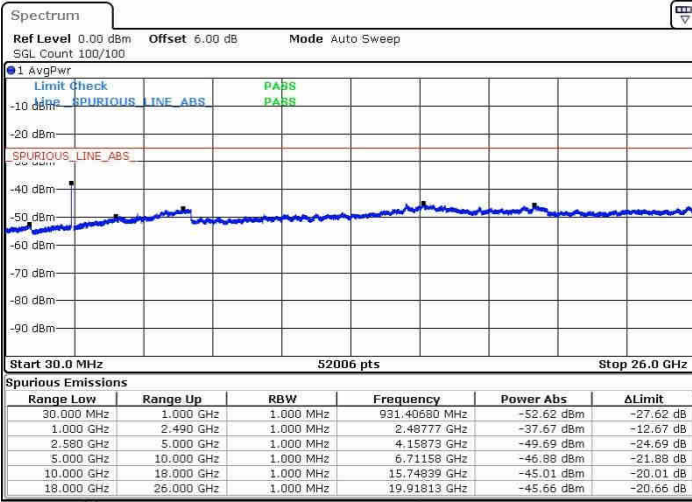

Lowest Channel / 16QAM

Date: 21.OCT.2016 03:18:07

LTE Band 7 / 10MHz

Middle Channel / QPSK

Date: 21.OCT.2016 03:19:57

Middle Channel / 16QAM

Date: 21.OCT.2016 03:19:02

Highest Channel / QPSK

Date: 21.OCT.2016 03:20:51

Highest Channel / 16QAM

Date: 21.OCT.2016 03:21:46

LTE Band 7 / 15MHz

Lowest Channel / QPSK

Lowest Channel / 16QAM

Date: 21.OCT.2016 03:33:55

Date: 21.OCT.2016 03:34:50

Middle Channel / QPSK

Middle Channel / 16QAM

Date: 21.OCT.2016 03:36:39

Date: 21.OCT.2016 03:35:45

LTE Band 7 / 15MHz

Highest Channel / QPSK

Date: 21.OCT.2016 03:37:34

Highest Channel / 16QAM