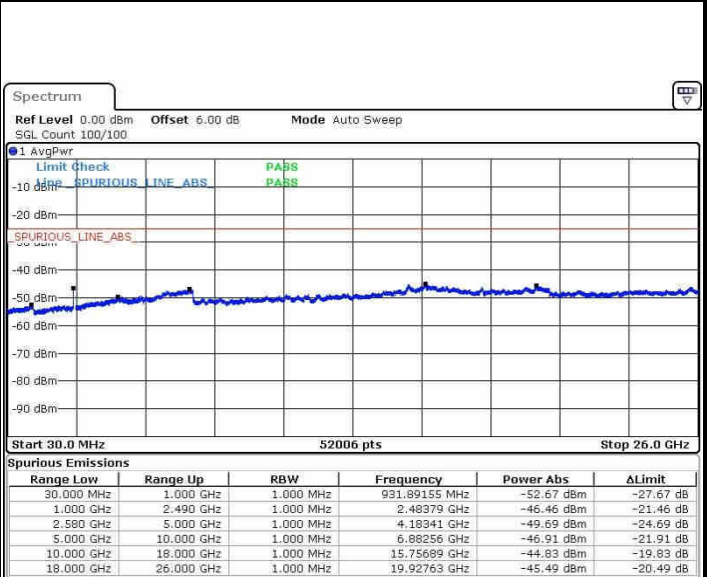

Date: 21.OCT.2016 03:20:51

Highest Channel / 16QAM

Date: 21.OCT.2016 03:21:46

LTE Band 7 / 15MHz

Lowest Channel / QPSK

Lowest Channel / 16QAM

Date: 21.OCT.2016 03:33:55

Date: 21.OCT.2016 03:34:50

Middle Channel / QPSK

Middle Channel / 16QAM

Date: 21.OCT.2016 03:36:39

Date: 21.OCT.2016 03:35:45

LTE Band 7 / 15MHz

Highest Channel / QPSK

Date: 21.OCT.2016 03:37:34

Highest Channel / 16QAM

Date: 21.OCT.2016 03:38:29

LTE Band 7 / 20MHz

Lowest Channel / QPSK

Date: 21.OCT.2016 03:50:39

Lowest Channel / 16QAM

Date: 21.OCT.2016 03:51:33

LTE Band 7 / 20MHz

Middle Channel / QPSK

Middle Channel / 16QAM

Date: 21.OCT.2016 03:53:23

Date: 21.OCT.2016 03:52:28

Highest Channel / QPSK

Highest Channel / 16QAM

Date: 21.OCT.2016 03:54:18

Date: 21.OCT.2016 03:55:12

LTE Band 12 / 1.4MHz