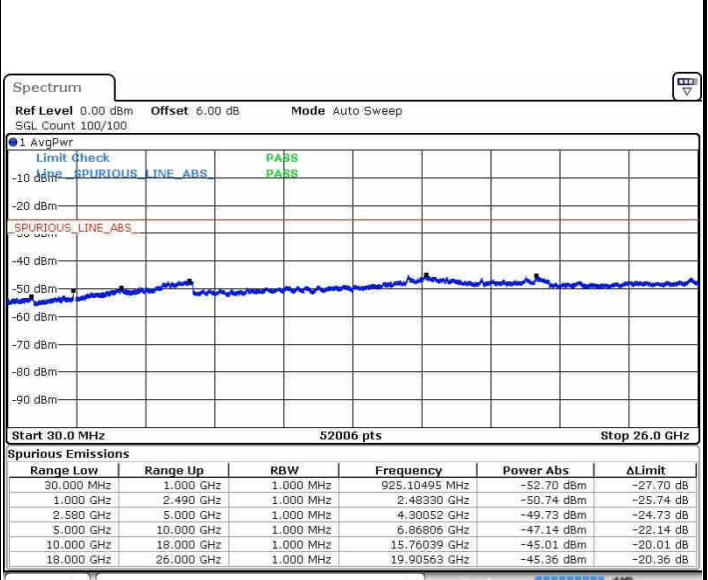

Lowest Channel / QPSK

Lowest Channel / 16QAM

Date: 21.OCT.2016 03:00:30

Date: 21.OCT.2016 03:01:25

Middle Channel / QPSK

Middle Channel / 16QAM

Date: 21.OCT.2016 03:03:14

Date: 21.OCT.2016 03:02:19

LTE Band 7 / 5MHz

Highest Channel / QPSK

Date: 21.OCT.2016 03:04:09

Highest Channel / 16QAM

Date: 21.OCT.2016 03:05:03

LTE Band 7 / 10MHz

Lowest Channel / QPSK

Date: 21.OCT.2016 03:17:13

Lowest Channel / 16QAM

Date: 21.OCT.2016 03:18:07

LTE Band 7 / 10MHz

Middle Channel / QPSK

Date: 21.OCT.2016 03:19:57

Middle Channel / 16QAM

Date: 21.OCT.2016 03:19:02

Highest Channel / QPSK