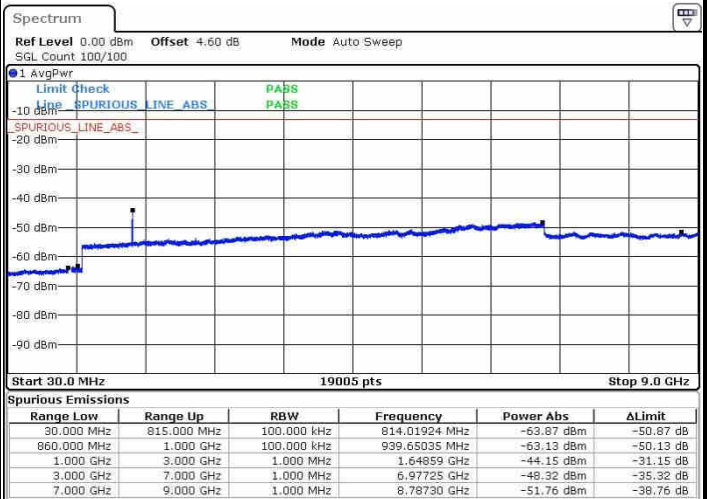

LTE Band 5 / 1.4MHz

Highest Channel / QPSK

Highest Channel / 16QAM

Date: 20.OCT.2016 04:00:05

Date: 20.OCT.2016 04:00:59

LTE Band 5 / 3MHz

Lowest Channel / QPSK

Lowest Channel / 16QAM

Date: 20.OCT.2016 04:09:08

Date: 20.OCT.2016 04:10:03

LTE Band 5 / 3MHz

Middle Channel / QPSK

Middle Channel / 16QAM

Date: 20.OCT.2016 04:11:40

Date: 20.OCT.2016 04:12:35

Highest Channel / QPSK