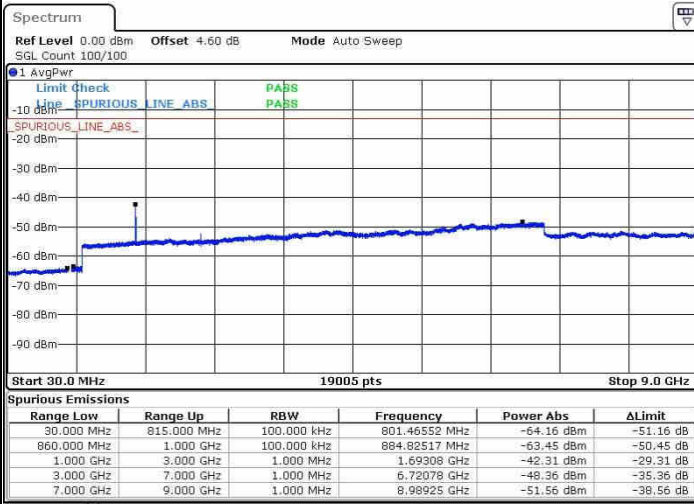

LTE Band 5 / 1.4MHz

Highest Channel / QPSK

Highest Channel / 16QAM

Date: 20.OCT.2016 04:00:05

Date: 20.OCT.2016 04:00:59

LTE Band 5 / 3MHz

Lowest Channel / QPSK

Lowest Channel / 16QAM

Date: 20.OCT.2016 04:09:08

Date: 20.OCT.2016 04:10:03

LTE Band 5 / 3MHz

Middle Channel / QPSK

Middle Channel / 16QAM

Date: 20.OCT.2016 04:11:40

Date: 20.OCT.2016 04:12:35

Highest Channel / QPSK

Highest Channel / 16QAM

Date: 20.OCT.2016 04:20:48

Date: 20.OCT.2016 04:21:43

LTE Band 5 / 5MHz

Lowest Channel / QPSK

Date: 20.OCT.2016 04:29:55

Lowest Channel / 16QAM

Date: 20.OCT.2016 04:30:50