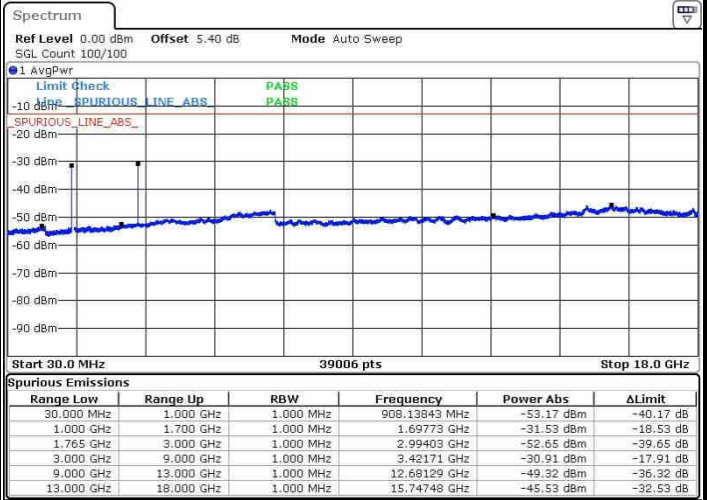

Lowest Channel / 16QAM

Date: 20.OCT.2016 02:31:56

LTE Band 4 / 10MHz

Middle Channel / QPSK

Middle Channel / 16QAM

Date: 20.OCT.2016 02:33:34

Date: 20.OCT.2016 02:34:29

Highest Channel / QPSK

Highest Channel / 16QAM

Date: 20.OCT.2016 02:40:38

Date: 20.OCT.2016 02:41:33

LTE Band 4 / 15MHz

Lowest Channel / QPSK

Lowest Channel / 16QAM

Date: 20.OCT.2016 02:47:42

Date: 20.OCT.2016 02:48:37

Middle Channel / QPSK

Middle Channel / 16QAM

Date: 20.OCT.2016 02:50:15

Date: 20.OCT.2016 02:51:10

LTE Band 4 / 15MHz

Highest Channel / QPSK

Date: 20.OCT.2016 02:57:19

Highest Channel / 16QAM