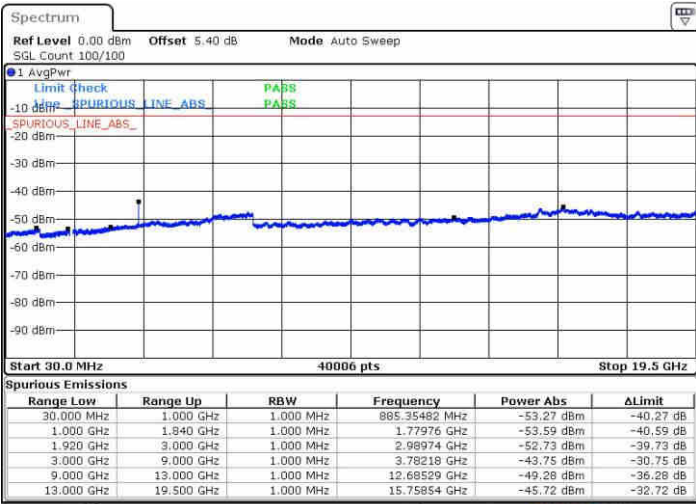

LTE Band 2 / 15MHz

Highest Channel / QPSK

Date: 20.OCT.2016 00:41:49

Highest Channel / 16QAM

Date: 20.OCT.2016 00:42:44

LTE Band 2 / 20MHz

Lowest Channel / QPSK

Date: 20.OCT.2016 00:48:53

Lowest Channel / 16QAM

Date: 20.OCT.2016 00:49:48

LTE Band 2 / 20MHz

Middle Channel / QPSK

Middle Channel / 16QAM

Date: 20.OCT.2016 00:51:25

Date: 20.OCT.2016 00:52:20

Highest Channel / QPSK

Highest Channel / 16QAM

Date: 20.OCT.2016 01:09:12

Date: 20.OCT.2016 00:59:23

LTE Band 4 / 1.4MHz

Lowest Channel / QPSK

Lowest Channel / 16QAM

Date: 20.OCT.2016 01:33:36

Date: 20.OCT.2016 01:34:32