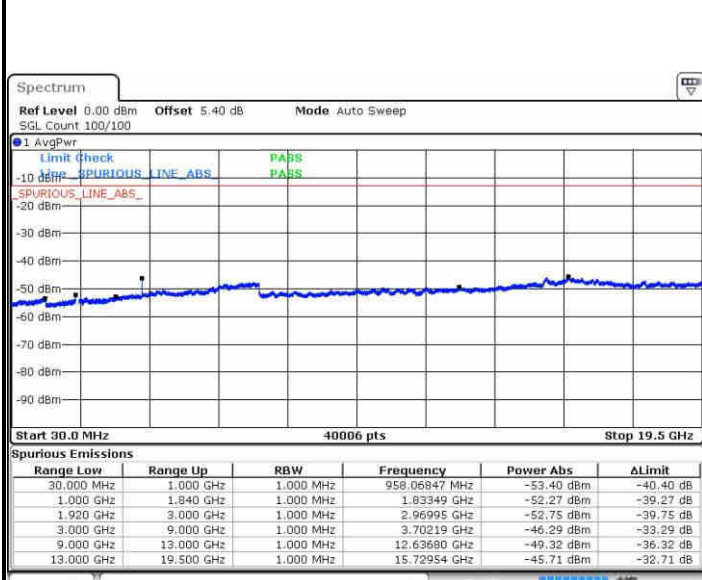

LTE Band 2 / 15MHz

Highest Channel / QPSK

Date: 20.OCT.2016 00:41:49

Highest Channel / 16QAM

Date: 20.OCT.2016 00:42:44

LTE Band 2 / 20MHz

Lowest Channel / QPSK

Date: 20.OCT.2016 00:48:53

Lowest Channel / 16QAM

Date: 20.OCT.2016 00:49:48

LTE Band 2 / 20MHz

Middle Channel / QPSK

Middle Channel / 16QAM

Date: 20.OCT.2016 00:51:25

Date: 20.OCT.2016 00:52:20

Highest Channel / QPSK

Highest Channel / 16QAM

Date: 20.OCT.2016 01:09:12

Date: 20.OCT.2016 00:59:23

LTE Band 4 / 1.4MHz

Lowest Channel / QPSK

Lowest Channel / 16QAM

Date: 20.OCT.2016 01:33:36

Date: 20.OCT.2016 01:34:32