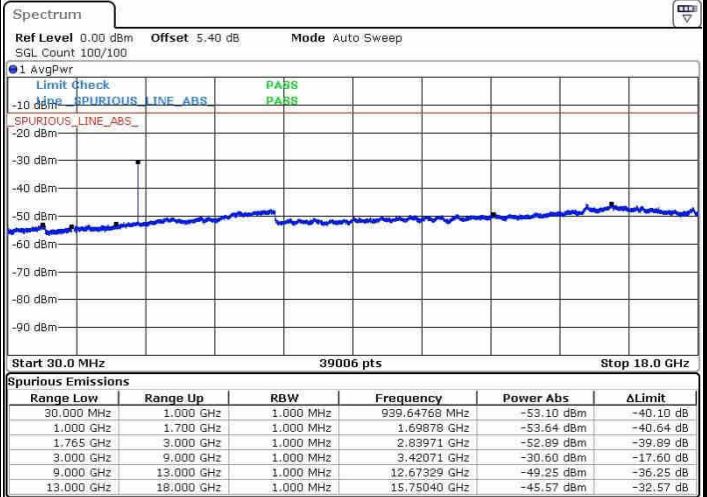

Highest Channel / 16QAM

Date: 20.OCT.2016 01:09:12

Date: 20.OCT.2016 00:59:23

LTE Band 4 / 1.4MHz

Lowest Channel / QPSK

Lowest Channel / 16QAM

Date: 20.OCT.2016 01:33:36

Date: 20.OCT.2016 01:34:32

Middle Channel / QPSK

Middle Channel / 16QAM

Date: 20.OCT.2016 01:36:09

Date: 20.OCT.2016 01:37:05

LTE Band 4 / 1.4MHz

Highest Channel / QPSK

Date: 20.OCT.2016 01:43:14

Highest Channel / 16QAM