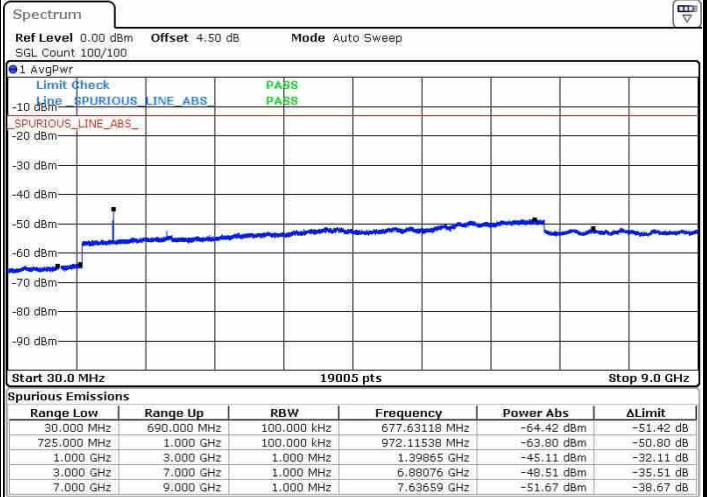

LTE Band 12 / 1.4MHz

Lowest Channel / QPSK

Lowest Channel / 16QAM

Date: 21.OCT.2016 11:28:55

Date: 21.OCT.2016 11:29:50