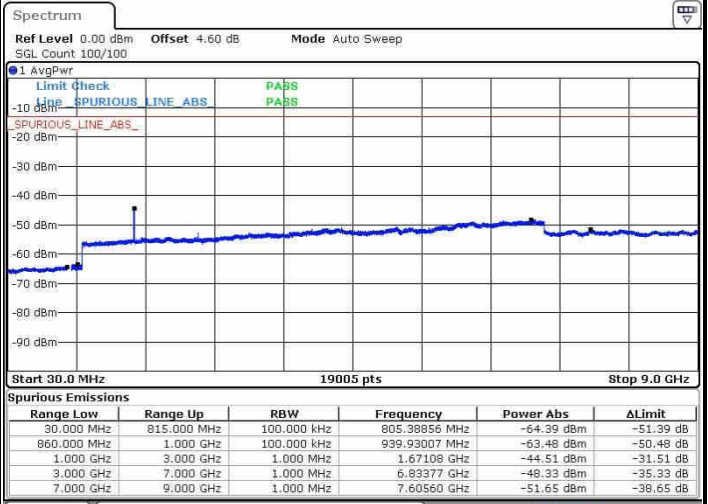

LTE Band 5 / 1.4MHz

Highest Channel / QPSK

Highest Channel / 16QAM

Date: 20.OCT.2016 04:00:05

Date: 20.OCT.2016 04:00:59

LTE Band 5 / 3MHz

Lowest Channel / QPSK

Lowest Channel / 16QAM

Date: 20.OCT.2016 04:09:08

Date: 20.OCT.2016 04:10:03

LTE Band 5 / 3MHz

Middle Channel / QPSK

Middle Channel / 16QAM

Date: 20.OCT.2016 04:11:40

Date: 20.OCT.2016 04:12:35

Highest Channel / QPSK

Highest Channel / 16QAM

Date: 20.OCT.2016 04:20:48

Date: 20.OCT.2016 04:21:43

LTE Band 5 / 5MHz

Lowest Channel / QPSK

Date: 20.OCT.2016 04:29:55

Lowest Channel / 16QAM

Date: 20.OCT.2016 04:30:50