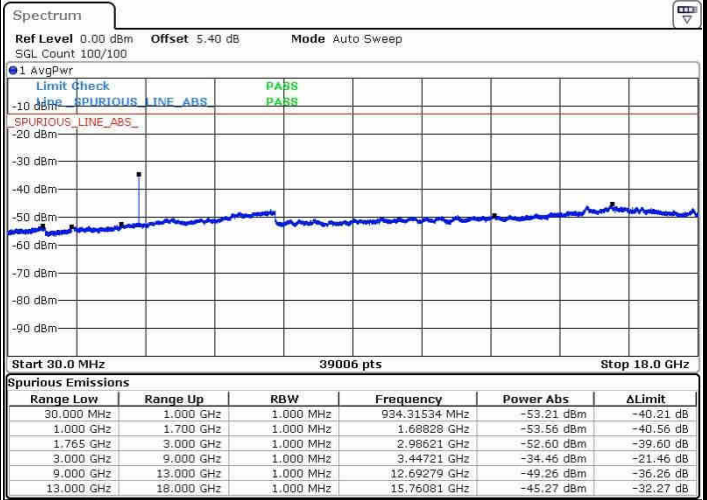

Middle Channel / QPSK

Middle Channel / 16QAM

Date: 20.OCT.2016 02:50:15

Date: 20.OCT.2016 02:51:10

LTE Band 4 / 15MHz

Highest Channel / QPSK

Date: 20.OCT.2016 02:57:19

Highest Channel / 16QAM

Date: 20.OCT.2016 02:58:15

LTE Band 4 / 20MHz

Lowest Channel / QPSK

Date: 20.OCT.2016 03:04:23

Lowest Channel / 16QAM

Date: 20.OCT.2016 03:05:19

LTE Band 4 / 20MHz

Middle Channel / QPSK

Middle Channel / 16QAM

Date: 20.OCT.2016 03:06:56

Date: 20.OCT.2016 03:07:51

Highest Channel / QPSK

Highest Channel / 16QAM

Date: 20.OCT.2016 03:14:00

Date: 20.OCT.2016 03:14:55

LTE Band 5 / 1.4MHz