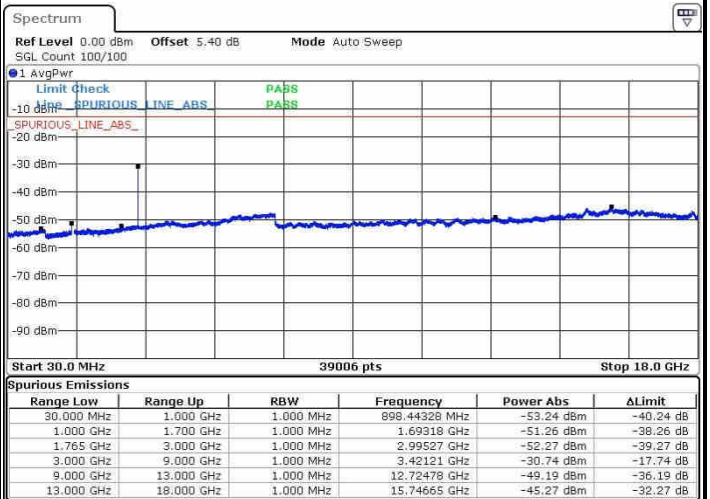

LTE Band 4 / 5MHz

Highest Channel / QPSK

Date: 20.OCT.2016 02:16:37

Highest Channel / 16QAM

Date: 20.OCT.2016 02:17:32

LTE Band 4 / 10MHz

Lowest Channel / QPSK

Date: 20.OCT.2016 02:31:01

Lowest Channel / 16QAM

Date: 20.OCT.2016 02:31:56

LTE Band 4 / 10MHz

Middle Channel / QPSK

Middle Channel / 16QAM

Date: 20.OCT.2016 02:33:34

Date: 20.OCT.2016 02:34:29

Highest Channel / QPSK