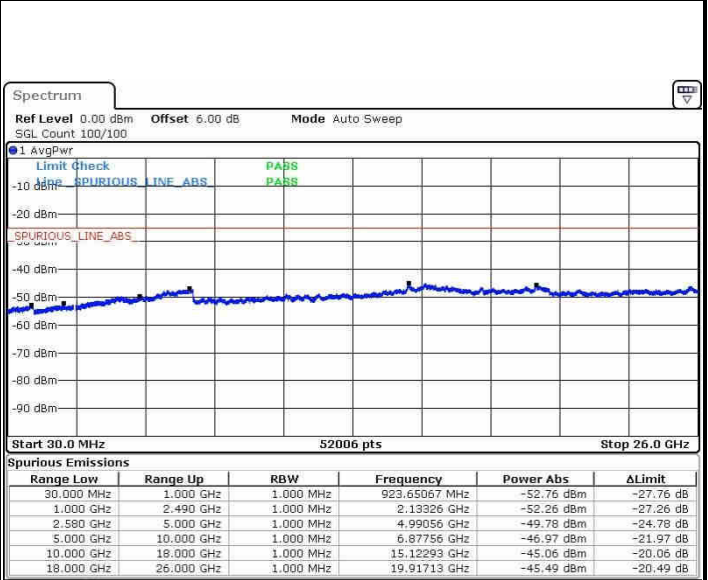

Middle Channel / 16QAM

Date: 20.OCT.2016 04:53:07

Date: 20.OCT.2016 04:54:02

Highest Channel / QPSK

Highest Channel / 16QAM

Date: 20.OCT.2016 05:02:10

Date: 20.OCT.2016 05:03:05

LTE Band 7 / 5MHz

Lowest Channel / QPSK

Lowest Channel / 16QAM

Date: 21.OCT.2016 03:00:30

Date: 21.OCT.2016 03:01:25

Middle Channel / QPSK

Middle Channel / 16QAM

Date: 21.OCT.2016 03:03:14

Date: 21.OCT.2016 03:02:19

LTE Band 7 / 5MHz

Highest Channel / QPSK

Date: 21.OCT.2016 03:04:09

Highest Channel / 16QAM

Date: 21.OCT.2016 03:05:03

LTE Band 7 / 10MHz

Lowest Channel / QPSK

Date: 21.OCT.2016 03:17:13