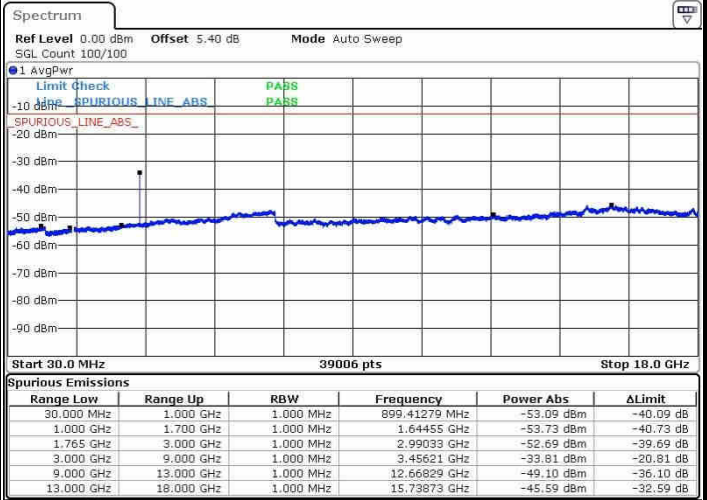

LTE Band 4 / 5MHz

Highest Channel / QPSK

Date: 20.OCT.2016 02:16:37

Highest Channel / 16QAM

Date: 20.OCT.2016 02:17:32

LTE Band 4 / 10MHz

Lowest Channel / QPSK

Date: 20.OCT.2016 02:31:01

Lowest Channel / 16QAM

Date: 20.OCT.2016 02:31:56

LTE Band 4 / 10MHz

Middle Channel / QPSK

Middle Channel / 16QAM

Date: 20.OCT.2016 02:33:34

Date: 20.OCT.2016 02:34:29

Highest Channel / QPSK

Highest Channel / 16QAM

Date: 20.OCT.2016 02:40:38

Date: 20.OCT.2016 02:41:33

LTE Band 4 / 15MHz

Lowest Channel / QPSK

Lowest Channel / 16QAM

Date: 20.OCT.2016 02:47:42

Date: 20.OCT.2016 02:48:37