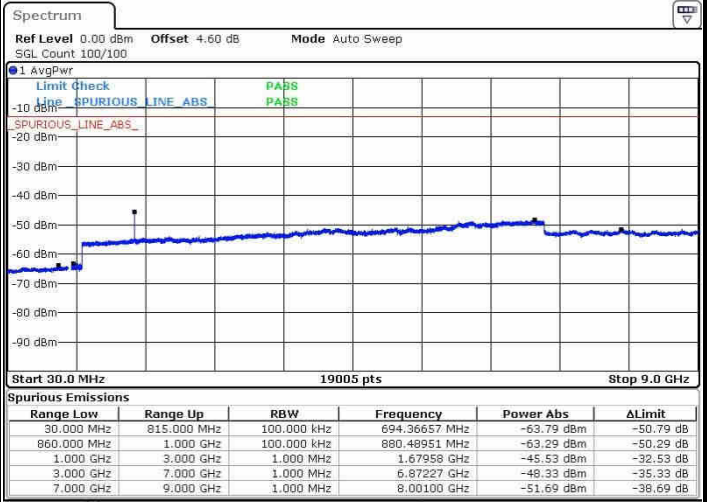

Date: 20.OCT.2016 04:42:26

LTE Band 5 / 10MHz

Lowest Channel / QPSK

Date: 20.OCT.2016 04:50:35

Lowest Channel / 16QAM

Date: 20.OCT.2016 04:51:30

LTE Band 5 / 10MHz

Middle Channel / QPSK

Middle Channel / 16QAM

Date: 20.OCT.2016 04:53:07

Date: 20.OCT.2016 04:54:02

Highest Channel / QPSK

Highest Channel / 16QAM

Date: 20.OCT.2016 05:02:10

Date: 20.OCT.2016 05:03:05

LTE Band 7 / 5MHz

Lowest Channel / QPSK

Lowest Channel / 16QAM

Date: 21.OCT.2016 03:00:30

Date: 21.OCT.2016 03:01:25

Middle Channel / QPSK

Middle Channel / 16QAM

Date: 21.OCT.2016 03:03:14

Date: 21.OCT.2016 03:02:19

LTE Band 7 / 5MHz

Highest Channel / QPSK

Date: 21.OCT.2016 03:04:09

Highest Channel / 16QAM

Date: 21.OCT.2016 03:05:03

LTE Band 7 / 10MHz

Lowest Channel / QPSK

Date: 21.OCT.2016 03:17:13