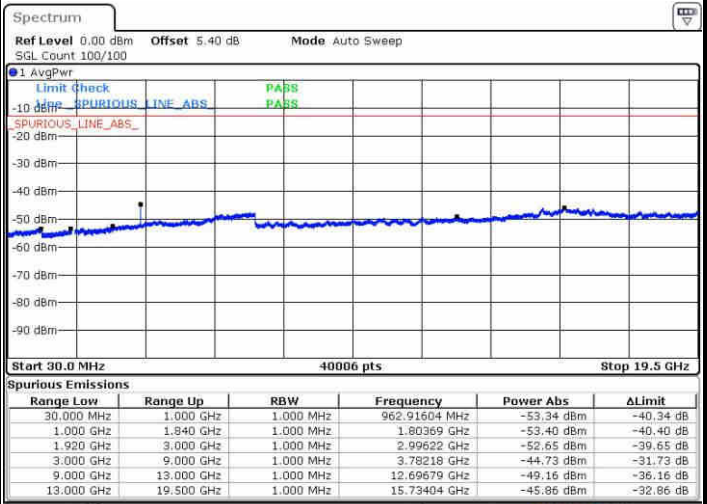

LTE Band 2 / 15MHz

Highest Channel / QPSK

Date: 20.OCT.2016 00:41:49

Highest Channel / 16QAM

Date: 20.OCT.2016 00:42:44

LTE Band 2 / 20MHz

Lowest Channel / QPSK

Date: 20.OCT.2016 00:48:53

Lowest Channel / 16QAM

Date: 20.OCT.2016 00:49:48

LTE Band 2 / 20MHz

Middle Channel / QPSK

Middle Channel / 16QAM

Date: 20.OCT.2016 00:51:25

Date: 20.OCT.2016 00:52:20

Highest Channel / QPSK

Highest Channel / 16QAM

Date: 20.OCT.2016 01:09:12

Date: 20.OCT.2016 00:59:23

LTE Band 4 / 1.4MHz

Lowest Channel / QPSK

Lowest Channel / 16QAM

Date: 20.OCT.2016 01:33:36

Date: 20.OCT.2016 01:34:32

Middle Channel / QPSK

Middle Channel / 16QAM

Date: 20.OCT.2016 01:36:09

Date: 20.OCT.2016 01:37:05

LTE Band 4 / 1.4MHz

Highest Channel / QPSK

Date: 20.OCT.2016 01:43:14

Highest Channel / 16QAM