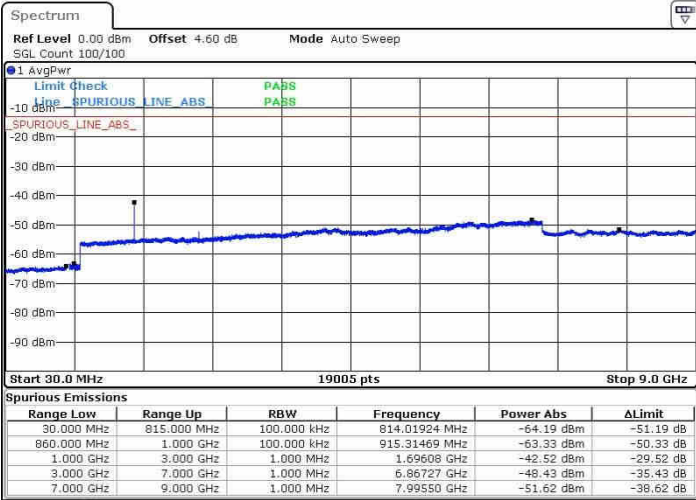

Middle Channel / 16QAM

Date: 20.OCT.2016 03:06:56

Date: 20.OCT.2016 03:07:51

Highest Channel / QPSK

Highest Channel / 16QAM

Date: 20.OCT.2016 03:14:00

Date: 20.OCT.2016 03:14:55

LTE Band 5 / 1.4MHz

Lowest Channel / QPSK

Lowest Channel / 16QAM

Date: 20.OCT.2016 03:48:29

Date: 20.OCT.2016 03:49:24

Middle Channel / QPSK

Middle Channel / 16QAM

Date: 20.OCT.2016 03:51:01

Date: 20.OCT.2016 03:51:56

LTE Band 5 / 1.4MHz

Highest Channel / QPSK

Highest Channel / 16QAM

Date: 20.OCT.2016 04:00:05

Date: 20.OCT.2016 04:00:59

LTE Band 5 / 3MHz

Lowest Channel / QPSK

Lowest Channel / 16QAM