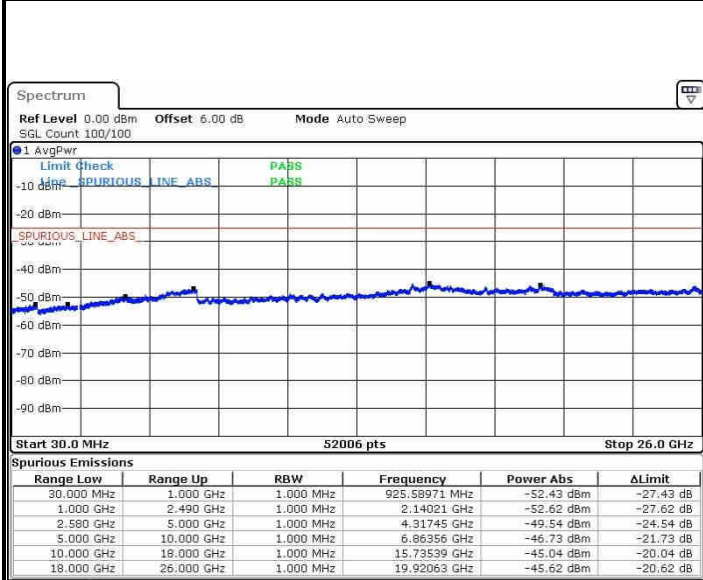

LTE Band 7 / 5MHz

Highest Channel / QPSK

Date: 21.OCT.2016 03:04:09

Highest Channel / 16QAM

Date: 21.OCT.2016 03:05:03

LTE Band 7 / 10MHz

Lowest Channel / QPSK

Date: 21.OCT.2016 03:17:13

Lowest Channel / 16QAM

Date: 21.OCT.2016 03:18:07

LTE Band 7 / 10MHz

Middle Channel / QPSK

Date: 21.OCT.2016 03:19:57

Middle Channel / 16QAM

Date: 21.OCT.2016 03:19:02

Highest Channel / QPSK

Date: 21.OCT.2016 03:20:51

Highest Channel / 16QAM

Date: 21.OCT.2016 03:21:46

LTE Band 7 / 15MHz

Lowest Channel / QPSK

Lowest Channel / 16QAM

Date: 21.OCT.2016 03:33:55

Date: 21.OCT.2016 03:34:50

Middle Channel / QPSK

Middle Channel / 16QAM

Date: 21.OCT.2016 03:36:39

Date: 21.OCT.2016 03:35:45

LTE Band 7 / 15MHz

Highest Channel / QPSK

Date: 21.OCT.2016 03:37:34

Highest Channel / 16QAM