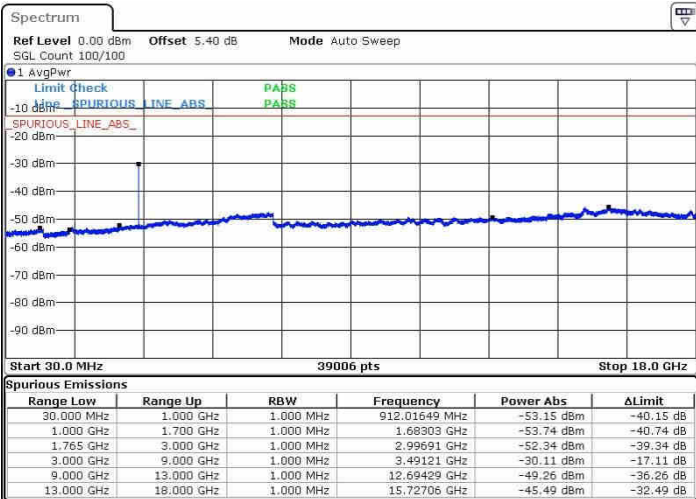

LTE Band 4 / 5MHz

Highest Channel / QPSK

Date: 20.OCT.2016 02:16:37

Highest Channel / 16QAM

Date: 20.OCT.2016 02:17:32

LTE Band 4 / 10MHz

Lowest Channel / QPSK

Date: 20.OCT.2016 02:31:01

Lowest Channel / 16QAM

Date: 20.OCT.2016 02:31:56

LTE Band 4 / 10MHz

Middle Channel / QPSK

Middle Channel / 16QAM

Date: 20.OCT.2016 02:33:34

Date: 20.OCT.2016 02:34:29

Highest Channel / QPSK

Highest Channel / 16QAM

Date: 20.OCT.2016 02:40:38

Date: 20.OCT.2016 02:41:33

LTE Band 4 / 15MHz

Lowest Channel / QPSK

Lowest Channel / 16QAM

Date: 20.OCT.2016 02:47:42

Date: 20.OCT.2016 02:48:37