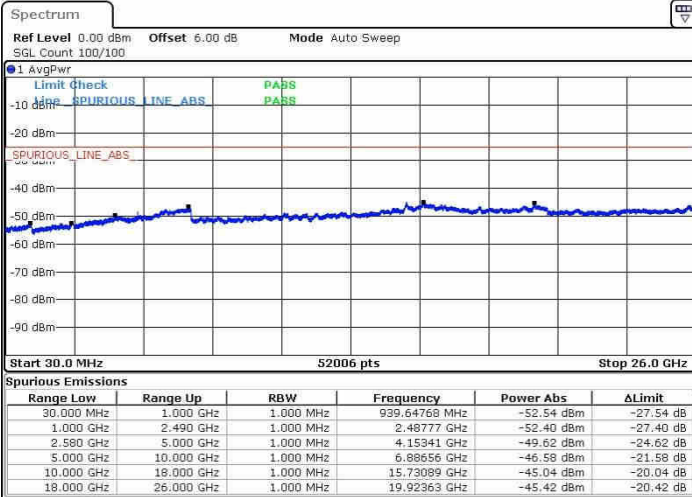

LTE Band 7 / 5MHz

Lowest Channel / QPSK

Lowest Channel / 16QAM

Date: 21.OCT.2016 03:00:30

Date: 21.OCT.2016 03:01:25