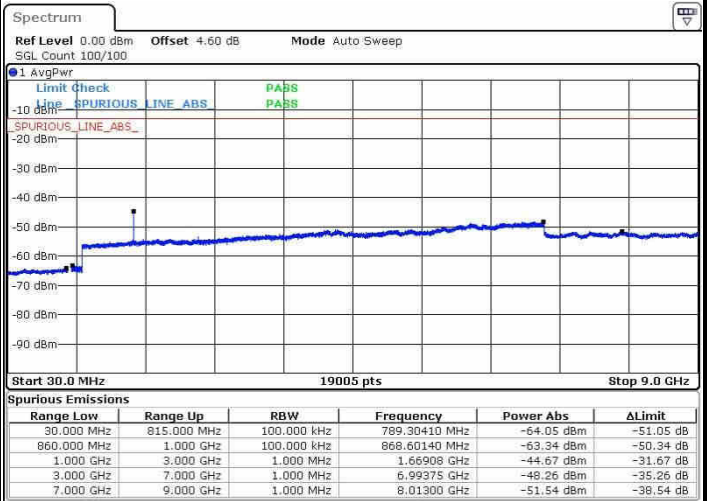

Date: 20.OCT.2016 04:09:08

Date: 20.OCT.2016 04:10:03

LTE Band 5 / 3MHz

Middle Channel / QPSK

Middle Channel / 16QAM

Date: 20.OCT.2016 04:11:40

Date: 20.OCT.2016 04:12:35

Highest Channel / QPSK

Highest Channel / 16QAM

Date: 20.OCT.2016 04:20:48

Date: 20.OCT.2016 04:21:43

LTE Band 5 / 5MHz

Lowest Channel / QPSK

Date: 20.OCT.2016 04:29:55

Lowest Channel / 16QAM

Date: 20.OCT.2016 04:30:50

Middle Channel / QPSK

Date: 20.OCT.2016 04:32:27

Middle Channel / 16QAM

Date: 20.OCT.2016 04:33:22

LTE Band 5 / 5MHz

Highest Channel / QPSK

Date: 20.OCT.2016 04:41:31

Highest Channel / 16QAM