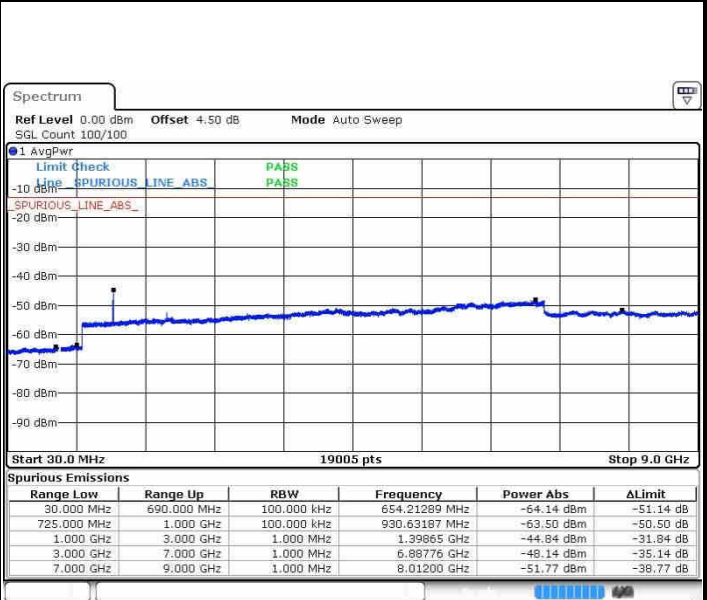

Lowest Channel / QPSK

Lowest Channel / 16QAM

Date: 21.OCT.2016 11:28:55

Date: 21.OCT.2016 11:29:50

Middle Channel / QPSK

Middle Channel / 16QAM

Date: 21.OCT.2016 11:31:40

Date: 21.OCT.2016 11:30:45

LTE Band 12 / 1.4MHz

Highest Channel / QPSK

Date: 21.OCT.2016 11:32:35

Highest Channel / 16QAM

Date: 21.OCT.2016 11:33:30

LTE Band 12 / 3MHz

Lowest Channel / QPSK

Date: 21.OCT.2016 11:45:35

Lowest Channel / 16QAM

Date: 21.OCT.2016 11:46:30

LTE Band 12 / 3MHz

Middle Channel / QPSK

Middle Channel / 16QAM

Date: 21.OCT.2016 11:48:20

Date: 21.OCT.2016 11:47:25

Highest Channel / QPSK

Highest Channel / 16QAM

Date: 21.OCT.2016 11:48:15

Date: 21.OCT.2016 11:50:10