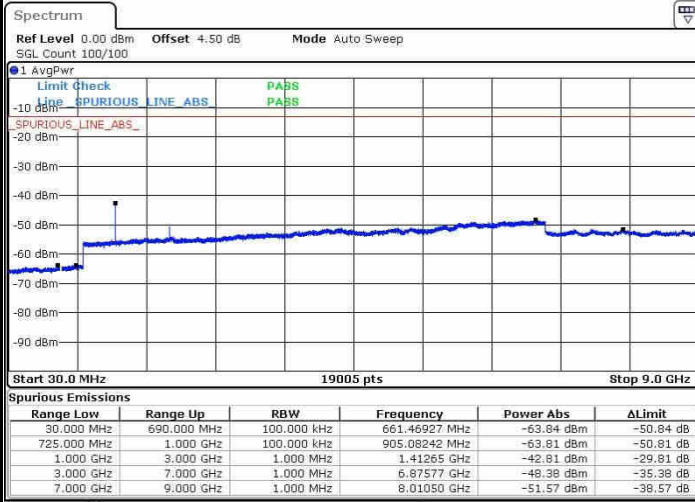

LTE Band 12 / 1.4MHz

Highest Channel / QPSK

Date: 21.OCT.2016 11:32:35

Highest Channel / 16QAM

Date: 21.OCT.2016 11:33:30

LTE Band 12 / 3MHz

Lowest Channel / QPSK

Date: 21.OCT.2016 11:45:35

Lowest Channel / 16QAM

Date: 21.OCT.2016 11:46:30

LTE Band 12 / 3MHz

Middle Channel / QPSK

Middle Channel / 16QAM

Date: 21.OCT.2016 11:48:20

Date: 21.OCT.2016 11:47:25

Highest Channel / QPSK

Highest Channel / 16QAM

Date: 21.OCT.2016 11:48:15

Date: 21.OCT.2016 11:50:10