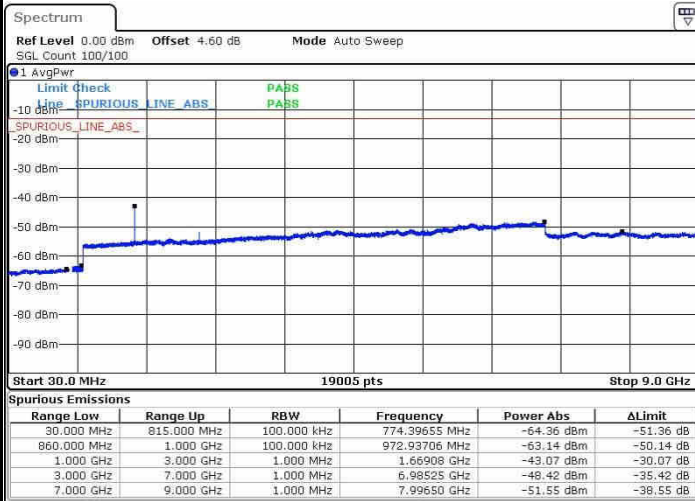

Date: 20.OCT.2016 04:09:08

Date: 20.OCT.2016 04:10:03

LTE Band 5 / 3MHz

Middle Channel / QPSK

Middle Channel / 16QAM

Date: 20.OCT.2016 04:11:40

Date: 20.OCT.2016 04:12:35

Highest Channel / QPSK

Highest Channel / 16QAM

Date: 20.OCT.2016 04:20:48

Date: 20.OCT.2016 04:21:43

LTE Band 5 / 5MHz

Lowest Channel / QPSK

Date: 20.OCT.2016 04:29:55

Lowest Channel / 16QAM

Date: 20.OCT.2016 04:30:50

Middle Channel / QPSK

Date: 20.OCT.2016 04:32:27

Middle Channel / 16QAM

Date: 20.OCT.2016 04:33:22

LTE Band 5 / 5MHz

Highest Channel / QPSK

Date: 20.OCT.2016 04:41:31

Highest Channel / 16QAM