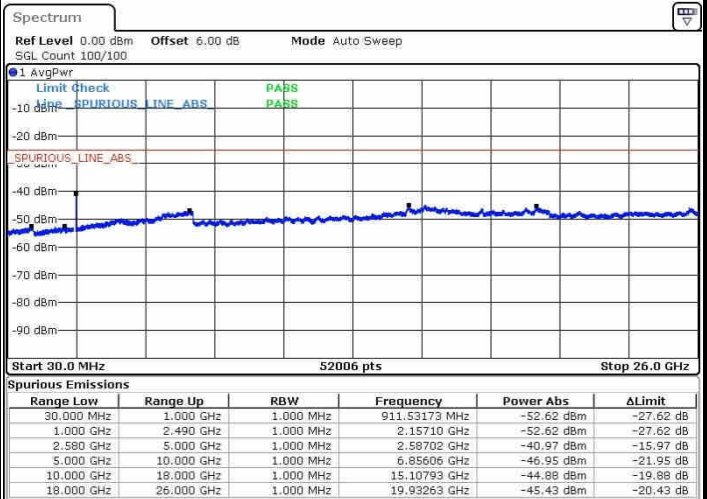

Date: 21.OCT.2016 03:38:29

LTE Band 7 / 20MHz

Lowest Channel / QPSK

Date: 21.OCT.2016 03:50:39

Lowest Channel / 16QAM

Date: 21.OCT.2016 03:51:33

LTE Band 7 / 20MHz

Middle Channel / QPSK

Middle Channel / 16QAM

Date: 21.OCT.2016 03:53:23

Date: 21.OCT.2016 03:52:28

Highest Channel / QPSK

Highest Channel / 16QAM

Date: 21.OCT.2016 03:54:18

Date: 21.OCT.2016 03:55:12

LTE Band 12 / 1.4MHz

Lowest Channel / QPSK

Lowest Channel / 16QAM

Date: 21.OCT.2016 11:28:55

Date: 21.OCT.2016 11:29:50

Middle Channel / QPSK

Middle Channel / 16QAM

Date: 21.OCT.2016 11:31:40

Date: 21.OCT.2016 11:30:45