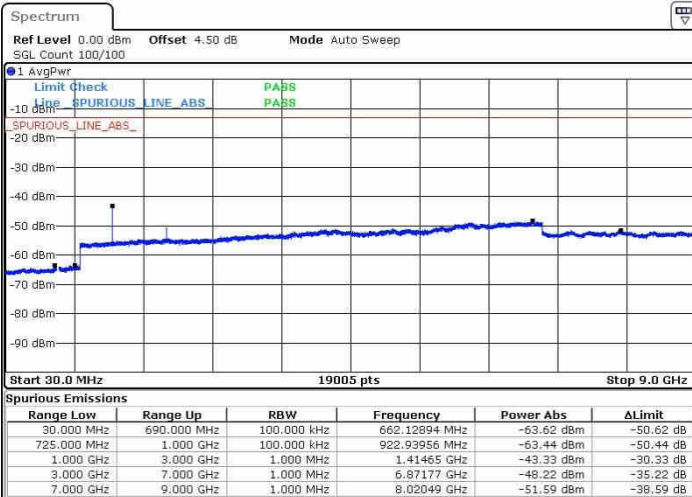

Middle Channel / 16QAM

Date: 21.OCT.2016 03:53:23

Date: 21.OCT.2016 03:52:28

Highest Channel / QPSK

Highest Channel / 16QAM

Date: 21.OCT.2016 03:54:18

Date: 21.OCT.2016 03:55:12

LTE Band 12 / 1.4MHz

Lowest Channel / QPSK

Lowest Channel / 16QAM

Date: 21.OCT.2016 11:28:55

Date: 21.OCT.2016 11:29:50

Middle Channel / QPSK

Middle Channel / 16QAM

Date: 21.OCT.2016 11:31:40

Date: 21.OCT.2016 11:30:45

LTE Band 12 / 1.4MHz

Highest Channel / QPSK

Date: 21.OCT.2016 11:32:35

Highest Channel / 16QAM

Date: 21.OCT.2016 11:33:30

LTE Band 12 / 3MHz

Lowest Channel / QPSK

Date: 21.OCT.2016 11:45:35