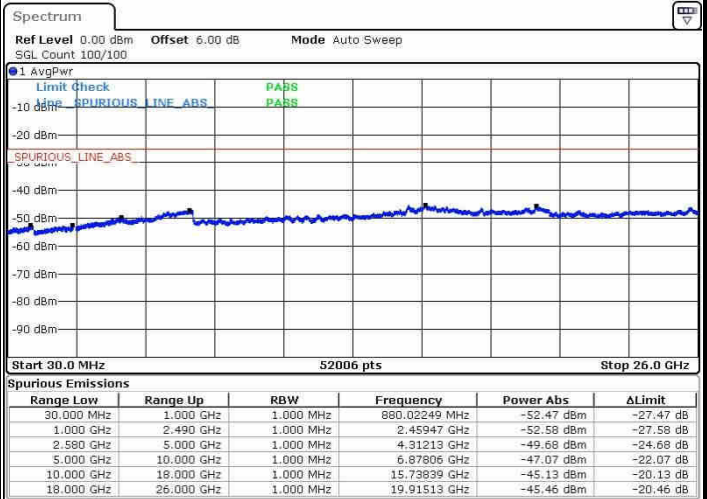

Middle Channel / 16QAM

Date: 20.OCT.2016 04:53:07

Date: 20.OCT.2016 04:54:02

Highest Channel / QPSK

Highest Channel / 16QAM

Date: 20.OCT.2016 05:02:10

Date: 20.OCT.2016 05:03:05

LTE Band 7 / 5MHz

Lowest Channel / QPSK

Lowest Channel / 16QAM

Date: 21.OCT.2016 03:00:30

Date: 21.OCT.2016 03:01:25

Middle Channel / QPSK

Middle Channel / 16QAM

Date: 21.OCT.2016 03:03:14

Date: 21.OCT.2016 03:02:19

LTE Band 7 / 5MHz

Highest Channel / QPSK

Date: 21.OCT.2016 03:04:09

Highest Channel / 16QAM

Date: 21.OCT.2016 03:05:03

LTE Band 7 / 10MHz

Lowest Channel / QPSK

Date: 21.OCT.2016 03:17:13