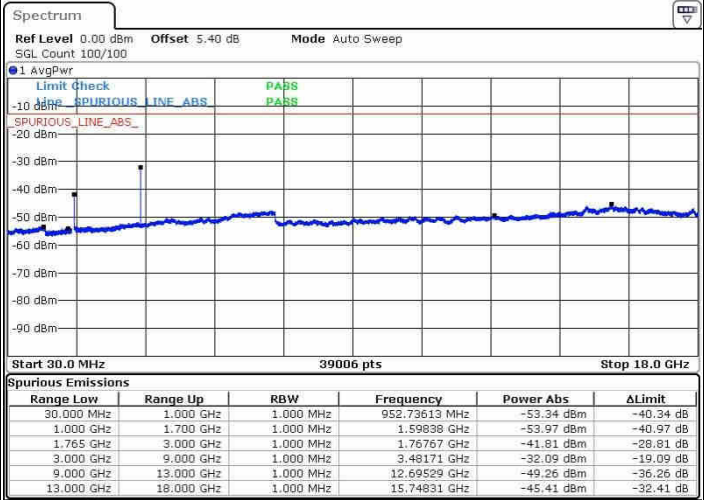

Highest Channel / 16QAM

Date: 20.OCT.2016 02:40:38

Date: 20.OCT.2016 02:41:33

LTE Band 4 / 15MHz

Lowest Channel / QPSK

Lowest Channel / 16QAM

Date: 20.OCT.2016 02:47:42

Date: 20.OCT.2016 02:48:37

Middle Channel / QPSK

Middle Channel / 16QAM

Date: 20.OCT.2016 02:50:15

Date: 20.OCT.2016 02:51:10

LTE Band 4 / 15MHz

Highest Channel / QPSK

Date: 20.OCT.2016 02:57:19

Highest Channel / 16QAM

Date: 20.OCT.2016 02:58:15

LTE Band 4 / 20MHz

Lowest Channel / QPSK

Date: 20.OCT.2016 03:04:23

Lowest Channel / 16QAM

Date: 20.OCT.2016 03:05:19

LTE Band 4 / 20MHz

Middle Channel / QPSK