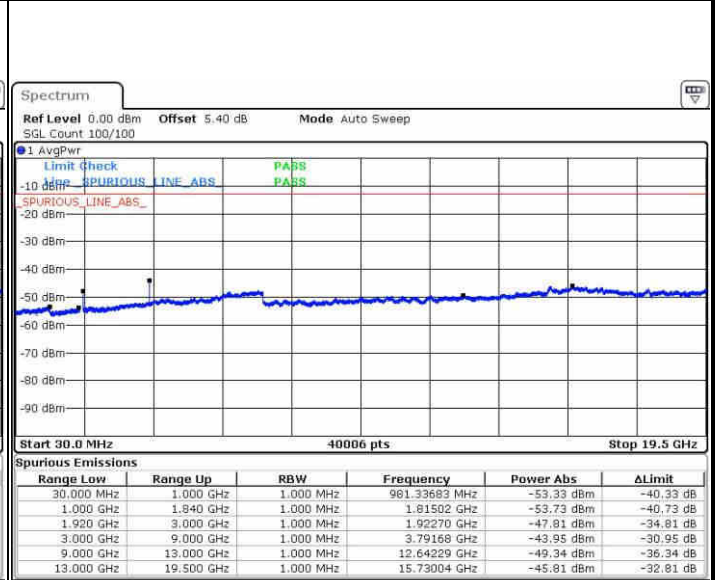

LTE Band 2 / 15MHz

Highest Channel / QPSK

Date: 20.OCT.2016 00:41:49

Highest Channel / 16QAM

Date: 20.OCT.2016 00:42:44

LTE Band 2 / 20MHz

Lowest Channel / QPSK

Date: 20.OCT.2016 00:48:53

Lowest Channel / 16QAM

Date: 20.OCT.2016 00:49:48

LTE Band 2 / 20MHz

Middle Channel / QPSK

Middle Channel / 16QAM

Date: 20.OCT.2016 00:51:25

Date: 20.OCT.2016 00:52:20

Highest Channel / QPSK

Highest Channel / 16QAM

Date: 20.OCT.2016 01:09:12

Date: 20.OCT.2016 00:59:23

LTE Band 4 / 1.4MHz

Lowest Channel / QPSK

Lowest Channel / 16QAM

Date: 20.OCT.2016 01:33:36

Date: 20.OCT.2016 01:34:32