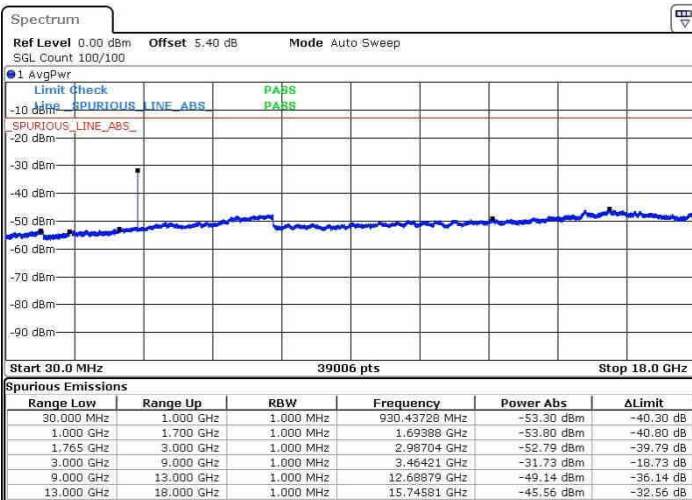

Lowest Channel / 16QAM

Date: 20.OCT.2016 00:49:48

LTE Band 2 / 20MHz

Middle Channel / QPSK

Middle Channel / 16QAM

Date: 20.OCT.2016 00:51:25

Date: 20.OCT.2016 00:52:20

Highest Channel / QPSK

Highest Channel / 16QAM

Date: 20.OCT.2016 01:09:12

Date: 20.OCT.2016 00:59:23

LTE Band 4 / 1.4MHz

Lowest Channel / QPSK

Lowest Channel / 16QAM

Date: 20.OCT.2016 01:33:36

Date: 20.OCT.2016 01:34:32

Middle Channel / QPSK

Middle Channel / 16QAM

Date: 20.OCT.2016 01:36:09

Date: 20.OCT.2016 01:37:05

LTE Band 4 / 1.4MHz

Highest Channel / QPSK

Date: 20.OCT.2016 01:43:14

Highest Channel / 16QAM