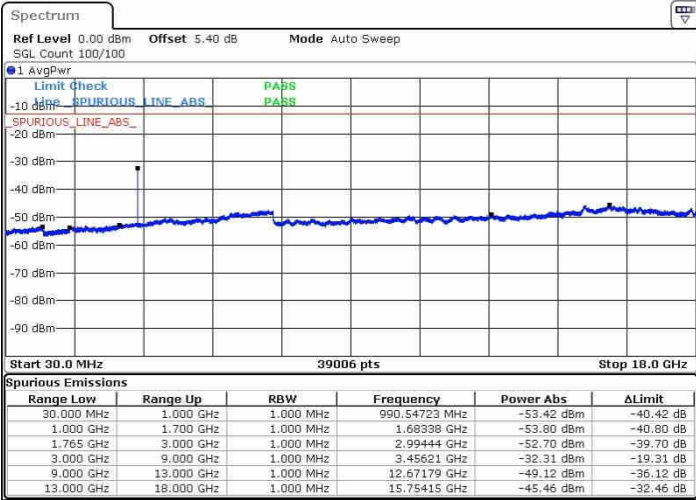

LTE Band 4 / 5MHz

Highest Channel / QPSK

Date: 20.OCT.2016 02:16:37

Highest Channel / 16QAM

Date: 20.OCT.2016 02:17:32

LTE Band 4 / 10MHz

Lowest Channel / QPSK

Date: 20.OCT.2016 02:31:01

Lowest Channel / 16QAM

Date: 20.OCT.2016 02:31:56

LTE Band 4 / 10MHz

Middle Channel / QPSK

Middle Channel / 16QAM

Date: 20.OCT.2016 02:33:34

Date: 20.OCT.2016 02:34:29

Highest Channel / QPSK

Highest Channel / 16QAM

Date: 20.OCT.2016 02:40:38

Date: 20.OCT.2016 02:41:33

LTE Band 4 / 15MHz

Lowest Channel / QPSK

Lowest Channel / 16QAM

Date: 20.OCT.2016 02:47:42

Date: 20.OCT.2016 02:48:37

Middle Channel / QPSK

Middle Channel / 16QAM

Date: 20.OCT.2016 02:50:15

Date: 20.OCT.2016 02:51:10

LTE Band 4 / 15MHz

Highest Channel / QPSK

Date: 20.OCT.2016 02:57:19

Highest Channel / 16QAM