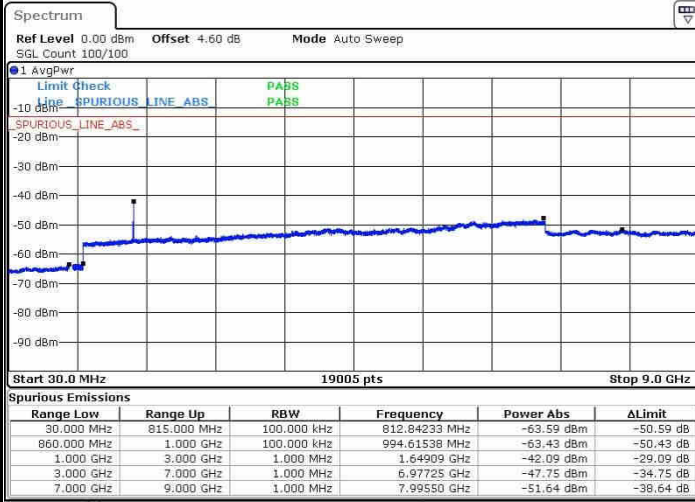

Date: 20.OCT.2016 04:09:08

Date: 20.OCT.2016 04:10:03

LTE Band 5 / 3MHz

Middle Channel / QPSK

Middle Channel / 16QAM

Date: 20.OCT.2016 04:11:40

Date: 20.OCT.2016 04:12:35

Highest Channel / QPSK

Highest Channel / 16QAM

Date: 20.OCT.2016 04:20:48

Date: 20.OCT.2016 04:21:43

LTE Band 5 / 5MHz

Lowest Channel / QPSK

Date: 20.OCT.2016 04:29:55

Lowest Channel / 16QAM

Date: 20.OCT.2016 04:30:50

Middle Channel / QPSK

Date: 20.OCT.2016 04:32:27

Middle Channel / 16QAM

Date: 20.OCT.2016 04:33:22

LTE Band 5 / 5MHz

Highest Channel / QPSK

Date: 20.OCT.2016 04:41:31

Highest Channel / 16QAM