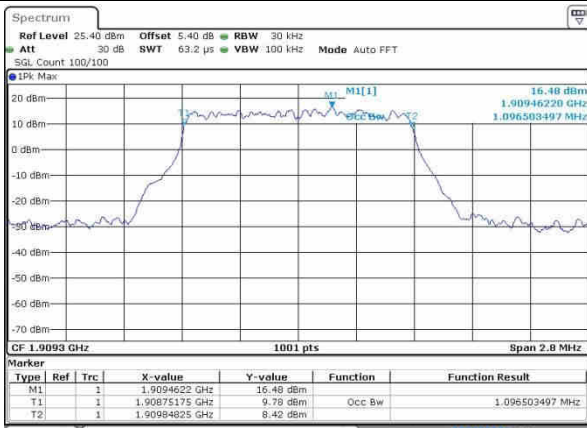

Mode	LTE Band 66 : 99%OBW(MHz)											
	1.4MHz		3MHz		5MHz		10MHz		15MHz		20MHz	
Mod.	QPSK	16QAM	QPSK	16QAM	QPSK	16QAM	QPSK	16QAM	QPSK	16QAM	QPSK	16QAM
Lowest CH	1.09	1.09	2.72	2.73	4.50	4.50	9.05	9.01	13.46	13.40	18.22	18.22
Middle CH	1.10	1.10	2.71	2.71	4.48	4.49	8.99	8.97	13.49	13.43	18.14	18.42
Highest CH	1.08	1.09	2.73	2.74	4.51	4.49	8.95	9.05	13.43	13.37	18.34	18.30

LTE Band 2

Lowest Channel / 1.4MHz / QPSK

Date: 19.OCT.2016 23:19:37

Lowest Channel / 1.4MHz / 16QAM

Date: 19.OCT.2016 23:19:48

Middle Channel / 1.4MHz / QPSK

Date: 19.OCT.2016 23:28:42

Middle Channel / 1.4MHz / 16QAM

Date: 19.OCT.2016 23:28:52

Highest Channel / 1.4MHz / QPSK

Date: 19.OCT.2016 23:28:14

Highest Channel / 1.4MHz / 16QAM

Date: 19.OCT.2016 23:28:24

LTE Band 2

Lowest Channel / 3MHz / QPSK

Date: 19.OCT.2016 23:36:18