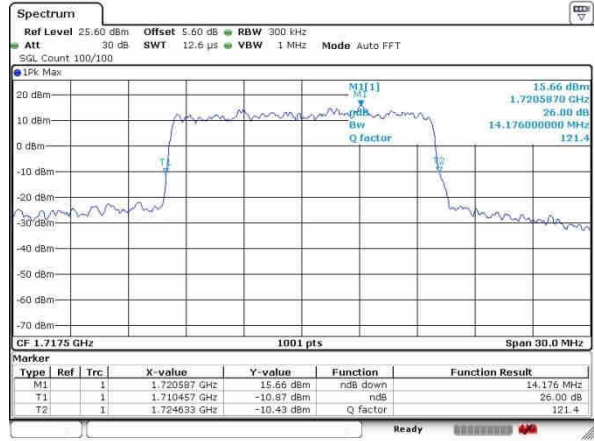

Date: 24.OCT.2016 14:43:48

LTE Band 66

Lowest Channel / 15MHz / QPSK

Date: 24.OCT.2016 15:02:21

Lowest Channel / 15MHz / 16QAM

Date: 24.OCT.2016 15:01:39

Middle Channel / 15MHz / QPSK

Date: 24.OCT.2016 15:16:08

Middle Channel / 15MHz / 16QAM

Date: 24.OCT.2016 15:16:53

Highest Channel / 15MHz / QPSK

Date: 24.OCT.2016 15:31:46

Highest Channel / 15MHz / 16QAM

Date: 24.OCT.2016 15:29:38

LTE Band 66

Lowest Channel / 20MHz / QPSK