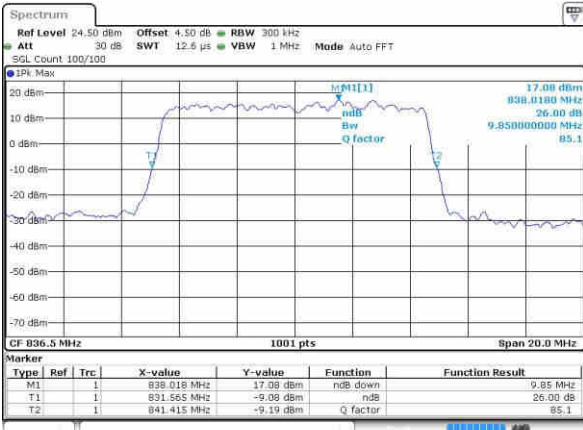

Middle Channel / 10MHz / QPSK

Date: 22.OCT.2016 02:58:45