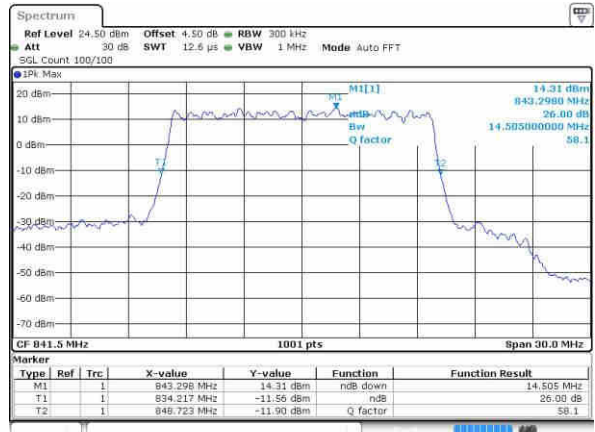

LTE Band 26

Lowest Channel / 15MHz / QPSK

Date: 22.OCT.2016 03:15:58

Lowest Channel / 15MHz / 16QAM

Date: 22.OCT.2016 03:16:22

Middle Channel / 15MHz / QPSK

Date: 22.OCT.2016 03:17:28

Middle Channel / 15MHz / 16QAM

Date: 22.OCT.2016 03:17:01

Highest Channel / 15MHz / QPSK

Date: 22.OCT.2016 03:18:21

Highest Channel / 15MHz / 16QAM

Date: 22.OCT.2016 03:18:47

LTE Band 38

Lowest Channel / 5MHz / QPSK

Date: 21.OCT.2016 21:07:58