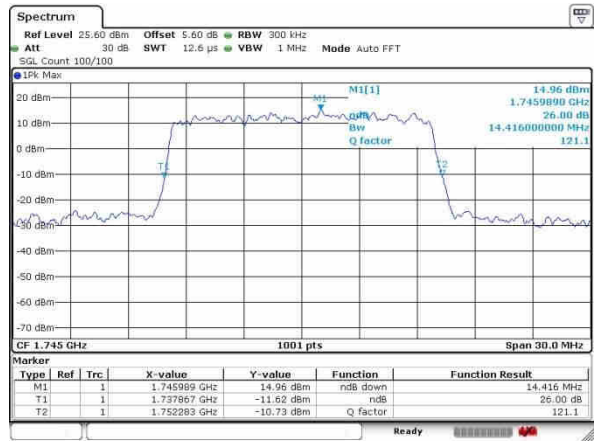

Date: 24.OCT.2016 14:43:48

LTE Band 66

Lowest Channel / 15MHz / QPSK

Date: 24.OCT.2016 15:02:21

Lowest Channel / 15MHz / 16QAM

Date: 24.OCT.2016 15:01:39

Middle Channel / 15MHz / QPSK

Date: 24.OCT.2016 15:16:08

Middle Channel / 15MHz / 16QAM

Date: 24.OCT.2016 15:16:53

Highest Channel / 15MHz / QPSK

Date: 24.OCT.2016 15:31:46

Highest Channel / 15MHz / 16QAM

Date: 24.OCT.2016 15:29:38

LTE Band 66

Lowest Channel / 20MHz / QPSK