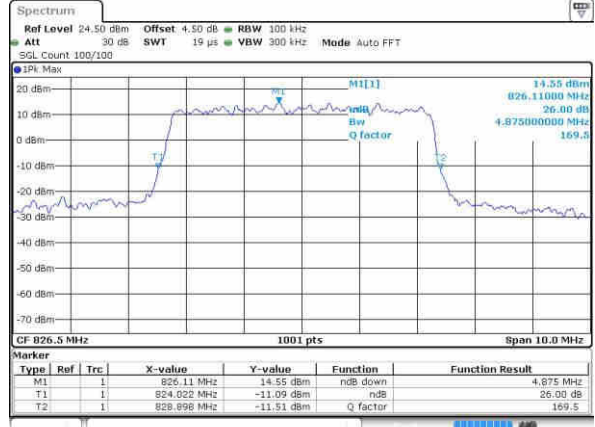

Lowest Channel / 5MHz / 16QAM

Date: 22.OCT.2016 02:34:16