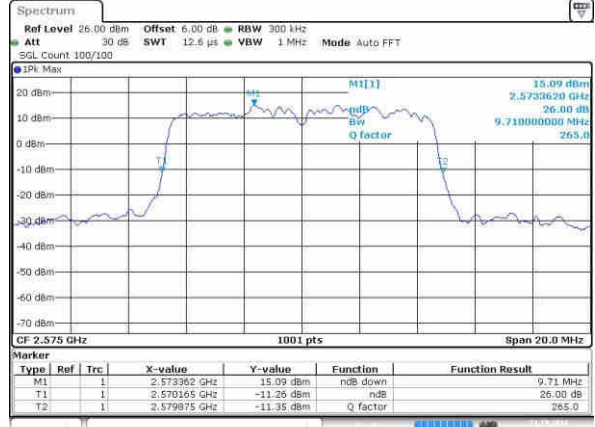

Lowest Channel / 5MHz / 16QAM

Date: 21.OCT.2016 21:09:38

Middle Channel / 5MHz / QPSK

Date: 21.OCT.2016 21:08:45

Middle Channel / 5MHz / 16QAM

Date: 21.OCT.2016 21:09:58

Highest Channel / 5MHz / QPSK

Date: 21.OCT.2016 21:09:08

Highest Channel / 5MHz / 16QAM

Date: 21.OCT.2016 21:10:18

LTE Band 38

Lowest Channel / 10MHz / QPSK

Date: 21.OCT.2016 21:11:37

Lowest Channel / 10MHz / 16QAM

Date: 21.OCT.2016 21:12:41

Middle Channel / 10MHz / QPSK

Date: 21.OCT.2016 21:11:58

Middle Channel / 10MHz / 16QAM

Date: 21.OCT.2016 21:13:02

Highest Channel / 10MHz / QPSK

Date: 21.OCT.2016 21:12:18

Highest Channel / 10MHz / 16QAM

Date: 21.OCT.2016 21:13:21

LTE Band 38