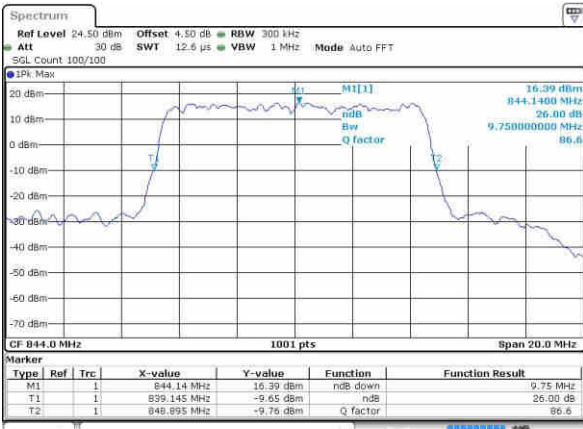

Date: 22.OCT.2016 02:41:25

Highest Channel / 5MHz / 16QAM

Date: 22.OCT.2016 02:41:47

LTE Band 26

Lowest Channel / 10MHz / QPSK

Date: 22.OCT.2016 02:53:48

Lowest Channel / 10MHz / 16QAM

Date: 22.OCT.2016 02:54:48

Middle Channel / 10MHz / QPSK

Date: 22.OCT.2016 02:58:45

Middle Channel / 10MHz / 16QAM

Date: 22.OCT.2016 02:58:59

Highest Channel / 10MHz / QPSK

Date: 22.OCT.2016 02:57:59

Highest Channel / 10MHz / 16QAM

Date: 22.OCT.2016 02:58:32

LTE Band 26

Lowest Channel / 15MHz / QPSK

Date: 22.OCT.2016 03:15:58

Lowest Channel / 15MHz / 16QAM

Date: 22.OCT.2016 03:16:22

Middle Channel / 15MHz / QPSK

Date: 22.OCT.2016 03:17:28

Middle Channel / 15MHz / 16QAM