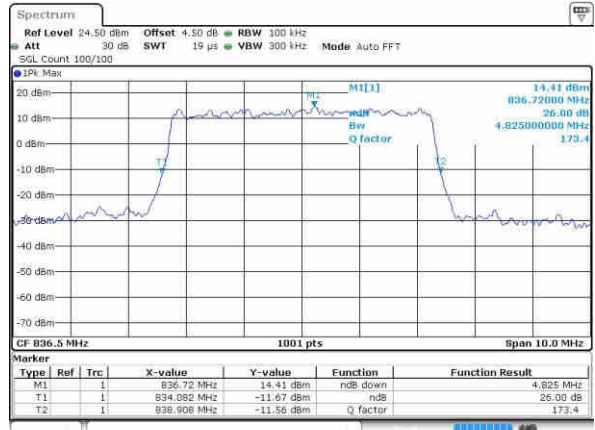

Middle Channel / 3MHz / 16QAM

Date: 22.OCT.2016 02:09:14

Highest Channel / 3MHz / QPSK

Date: 22.OCT.2016 02:11:05

Highest Channel / 3MHz / 16QAM

Date: 22.OCT.2016 02:12:01

LTE Band 26

Lowest Channel / 5MHz / QPSK

Date: 22.OCT.2016 02:33:00

Lowest Channel / 5MHz / 16QAM

Date: 22.OCT.2016 02:34:16

Middle Channel / 5MHz / QPSK

Date: 22.OCT.2016 02:41:02

Middle Channel / 5MHz / 16QAM

Date: 22.OCT.2016 02:40:29

Highest Channel / 5MHz / QPSK

Date: 22.OCT.2016 02:41:25

Highest Channel / 5MHz / 16QAM

Date: 22.OCT.2016 02:41:47

LTE Band 26

Lowest Channel / 10MHz / QPSK

Date: 22.OCT.2016 02:53:48

Lowest Channel / 10MHz / 16QAM

Date: 22.OCT.2016 02:54:48