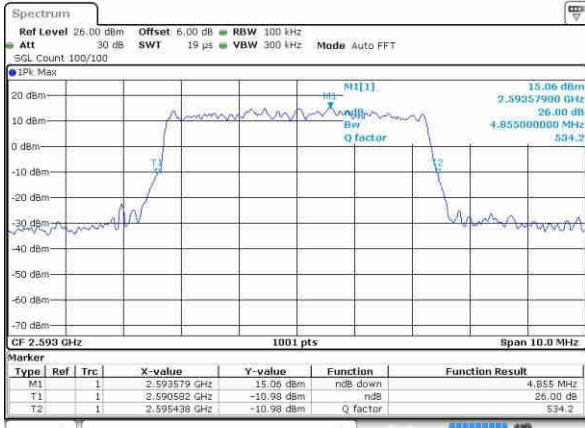

Date: 21.OCT.2016 21:18:40

LTE Band 41

Lowest Channel / 5MHz / QPSK

Date: 23.OCT.2016 22:57:49

Lowest Channel / 5MHz / 16QAM

Date: 23.OCT.2016 22:58:14

Middle Channel / 5MHz / QPSK

Date: 23.OCT.2016 22:58:15

Middle Channel / 5MHz / 16QAM

Date: 23.OCT.2016 22:58:53

Highest Channel / 5MHz / QPSK

Date: 23.OCT.2016 22:58:48

Highest Channel / 5MHz / 16QAM

Date: 23.OCT.2016 23:00:13

LTE Band 41

Lowest Channel / 10MHz / QPSK