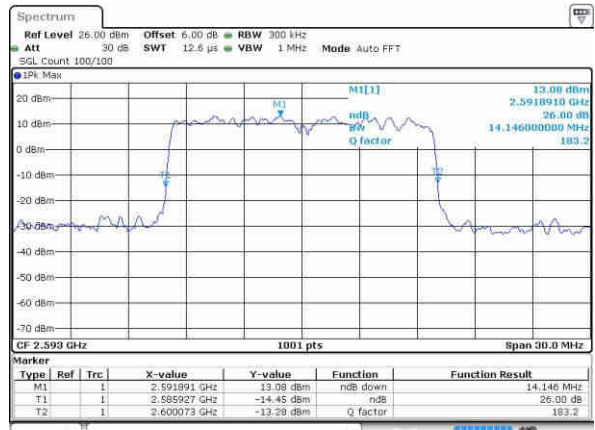

Middle Channel / 15MHz / 16QAM

Date: 23 OCT 2016 23 07 02