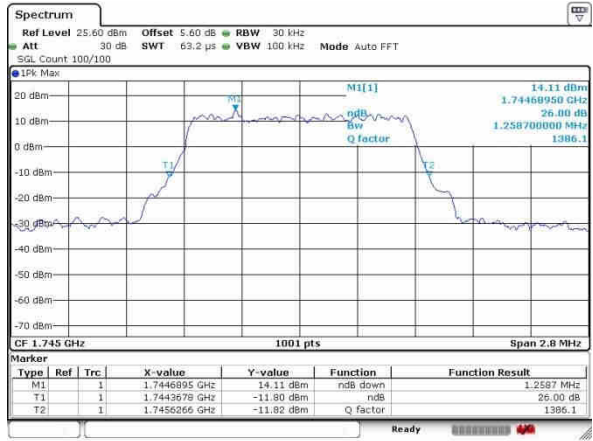

Date: 23.OCT.2016 23:14:35

Highest Channel / 20MHz / QPSK

Date: 23.OCT.2016 23:16:04

Highest Channel / 20MHz / 16QAM

Date: 23.OCT.2016 23:15:30

LTE Band 66

Lowest Channel / 1.4MHz / QPSK

Date: 3.NOV.2016 10:00:32

Lowest Channel / 1.4MHz / 16QAM

Date: 3.NOV.2016 10:01:12

Middle Channel / 1.4MHz / QPSK

Date: 3.NOV.2016 10:01:37

Middle Channel / 1.4MHz / 16QAM

Date: 3.NOV.2016 10:01:54

Highest Channel / 1.4MHz / QPSK

Date: 3.NOV.2016 10:03:54

Highest Channel / 1.4MHz / 16QAM

Date: 3.NOV.2016 10:04:17

LTE Band 66

Lowest Channel / 3MHz / QPSK

Date: 3.NOV.2016 10:43:17

Lowest Channel / 3MHz / 16QAM

Date: 3.NOV.2016 10:42:54

Middle Channel / 3MHz / QPSK