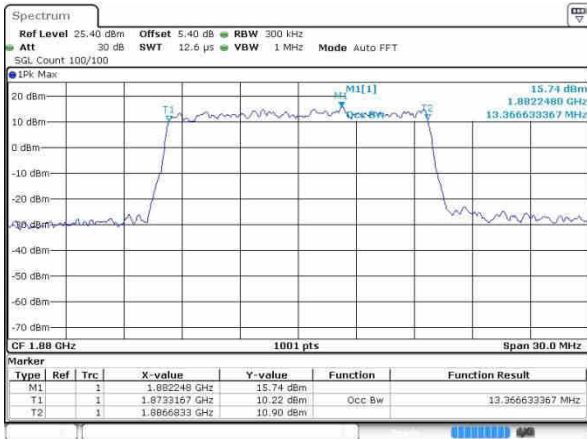

Middle Channel / 15MHz / QPSK

Date: 20 OCT 2016 00:33:20