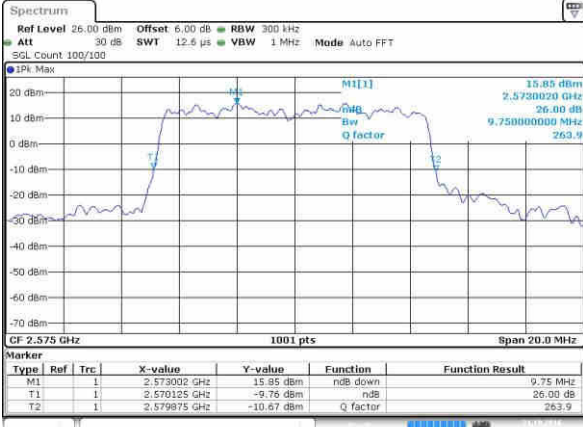

Highest Channel / 5MHz / 16QAM

Date: 21.OCT.2016 21:10:18

LTE Band 38

Lowest Channel / 10MHz / QPSK

Date: 21.OCT.2016 21:11:37

Lowest Channel / 10MHz / 16QAM

Date: 21.OCT.2016 21:12:41

Middle Channel / 10MHz / QPSK

Date: 21.OCT.2016 21:11:58

Middle Channel / 10MHz / 16QAM

Date: 21.OCT.2016 21:13:02

Highest Channel / 10MHz / QPSK

Date: 21.OCT.2016 21:12:18

Highest Channel / 10MHz / 16QAM

Date: 21.OCT.2016 21:13:21

LTE Band 38