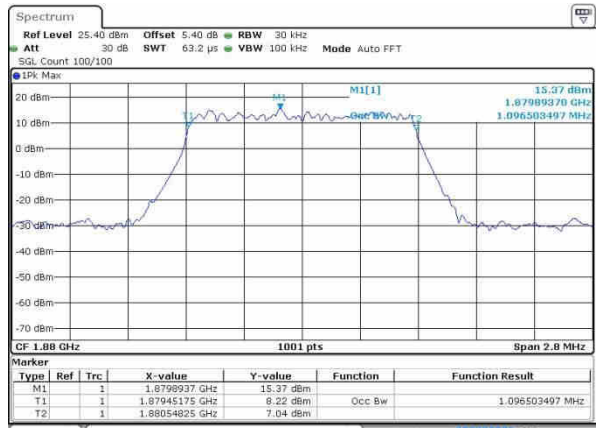

Mode	LTE Band 66 : 99%OBW(MHz)											
	1.4MHz		3MHz		5MHz		10MHz		15MHz		20MHz	
Mod.	QPSK	16QAM	QPSK	16QAM	QPSK	16QAM	QPSK	16QAM	QPSK	16QAM	QPSK	16QAM
Lowest CH	1.09	1.09	2.72	2.73	4.50	4.50	9.05	9.01	13.46	13.40	18.22	18.22
Middle CH	1.10	1.10	2.71	2.71	4.48	4.49	8.99	8.97	13.49	13.43	18.14	18.42
Highest CH	1.08	1.09	2.73	2.74	4.51	4.49	8.95	9.05	13.43	13.37	18.34	18.30

LTE Band 2

Lowest Channel / 1.4MHz / QPSK

Date: 19.OCT.2016 23:19:37

Lowest Channel / 1.4MHz / 16QAM

Date: 19.OCT.2016 23:19:48

Middle Channel / 1.4MHz / QPSK

Date: 19.OCT.2016 23:28:42

Middle Channel / 1.4MHz / 16QAM

Date: 19.OCT.2016 23:28:52

Highest Channel / 1.4MHz / QPSK

Date: 19.OCT.2016 23:28:14

Highest Channel / 1.4MHz / 16QAM

Date: 19.OCT.2016 23:28:24

LTE Band 2

Lowest Channel / 3MHz / QPSK

Date: 19.OCT.2016 23:36:18