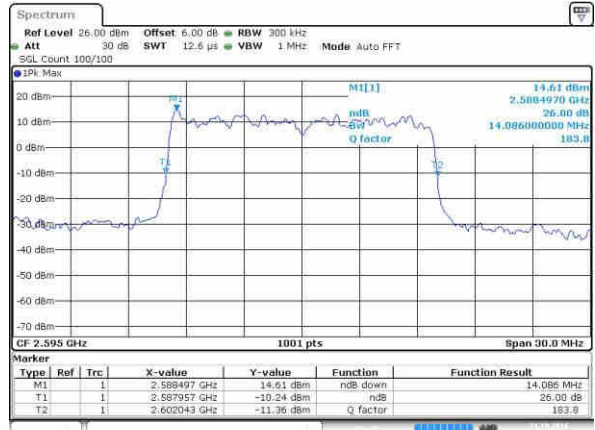

Date: 21.OCT.2016 21:11:58

Middle Channel / 10MHz / 16QAM

Date: 21.OCT.2016 21:13:02

Highest Channel / 10MHz / QPSK

Date: 21.OCT.2016 21:12:18

Highest Channel / 10MHz / 16QAM

Date: 21.OCT.2016 21:13:21

LTE Band 38

Lowest Channel / 15MHz / QPSK

Date: 21.OCT.2016 21:13:56

Lowest Channel / 15MHz / 16QAM

Date: 21.OCT.2016 21:15:09

Middle Channel / 15MHz / QPSK

Date: 21.OCT.2016 21:14:21

Middle Channel / 15MHz / 16QAM

Date: 21.OCT.2016 21:15:30

Highest Channel / 15MHz / QPSK

Date: 21.OCT.2016 21:14:43

Highest Channel / 15MHz / 16QAM

Date: 21.OCT.2016 21:15:51

LTE Band 38

Lowest Channel / 20MHz / QPSK

Date: 21.OCT.2016 21:16:22

Lowest Channel / 20MHz / 16QAM