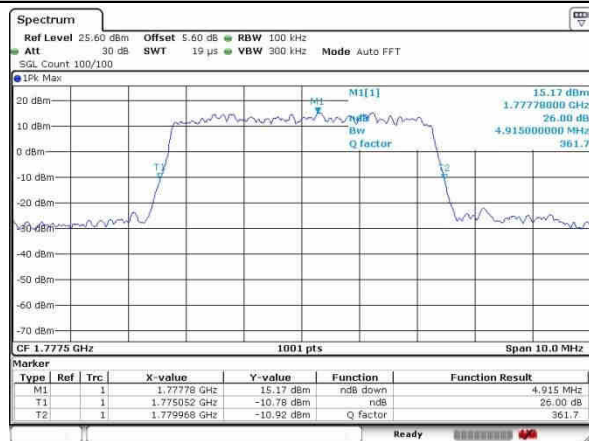

Date: 3.NOV.2016 10:50:45

Middle Channel / 3MHz / 16QAM

Date: 3.NOV.2016 10:51:04

Highest Channel / 3MHz / QPSK

Date: 3.NOV.2016 10:58:39

Highest Channel / 3MHz / 16QAM

Date: 3.NOV.2016 10:58:19

LTE Band 66

Lowest Channel / 5MHz / QPSK

Date: 24.OCT.2016 12:00:01

Lowest Channel / 5MHz / 16QAM

Date: 24.OCT.2016 11:59:32

Middle Channel / 5MHz / QPSK

Date: 24.OCT.2016 13:50:20

Middle Channel / 5MHz / 16QAM

Date: 24.OCT.2016 13:51:01

Highest Channel / 5MHz / QPSK

Date: 24.OCT.2016 14:09:51

Highest Channel / 5MHz / 16QAM

Date: 24.OCT.2016 14:10:17

LTE Band 66

Lowest Channel / 10MHz / QPSK

Date: 24.OCT.2016 14:17:36

Lowest Channel / 10MHz / 16QAM