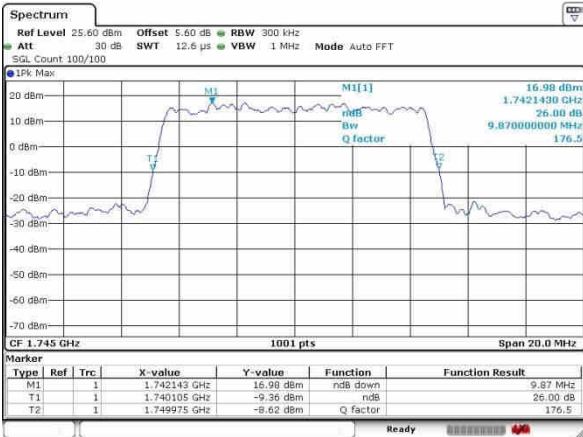

Middle Channel / 10MHz / QPSK

Date: 24.OCT.2016 14:40:48