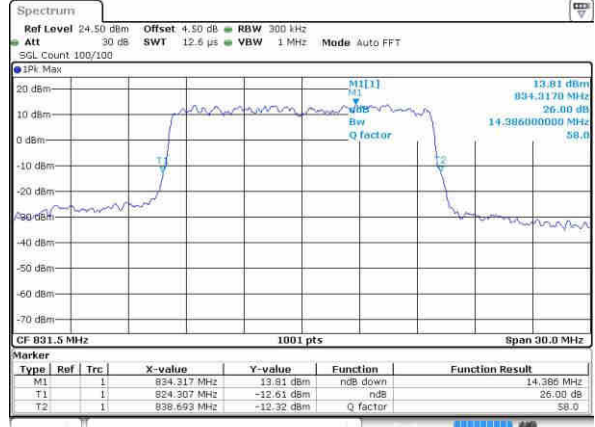

Lowest Channel / 15MHz / 16QAM

Date: 22.OCT.2016 03:16:22