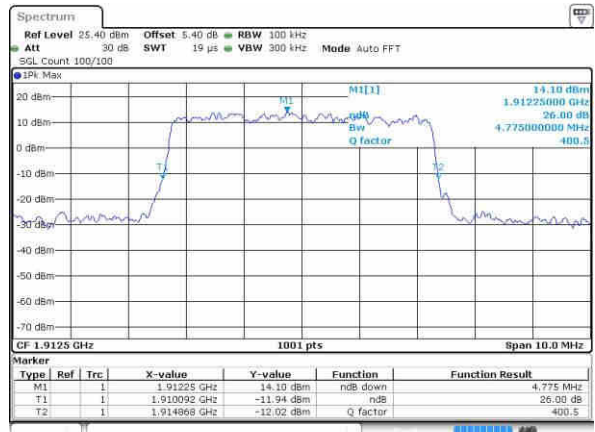

LTE Band 25

Highest Channel / 1.4MHz / QPSK

Date: 21 OCT 2016 17:52:14

Highest Channel / 1.4MHz / 16QAM

Date: 21 OCT 2016 17:52:03

Highest Channel / 3MHz / QPSK

Date: 21 OCT 2016 16:55:50

Highest Channel / 3MHz / 16QAM

Date: 21 OCT 2016 16:55:40

Highest Channel / 5MHz / QPSK

Date: 21 OCT 2016 17:02:58

Highest Channel / 5MHz / 16QAM

Date: 21 OCT 2016 17:02:45

LTE Band 25

Highest Channel / 10MHz / QPSK

Date: 21 OCT 2016 17:10:02