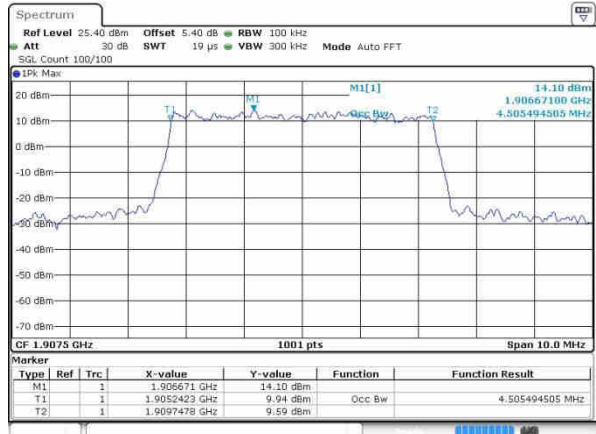

Date: 20 OCT 2016 00:00:01

Middle Channel / 5MHz / 16QAM

Date: 20 OCT 2016 00:00:12

Highest Channel / 5MHz / QPSK

Date: 20 OCT 2016 00:02:33

Highest Channel / 5MHz / 16QAM

Date: 20 OCT 2016 00:02:44

LTE Band 2