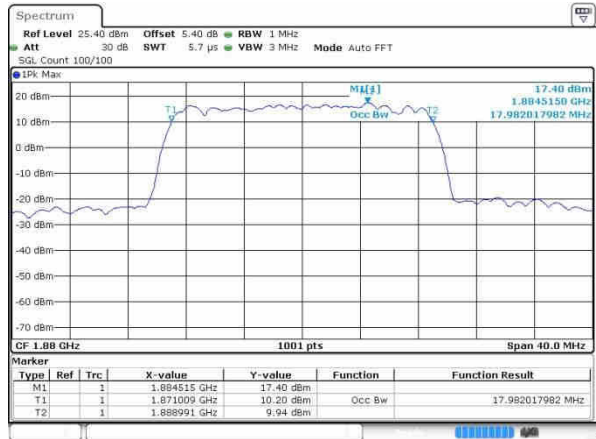

Middle Channel / 20MHz / 16QAM

Date: 20 OCT 2016 00:50:10