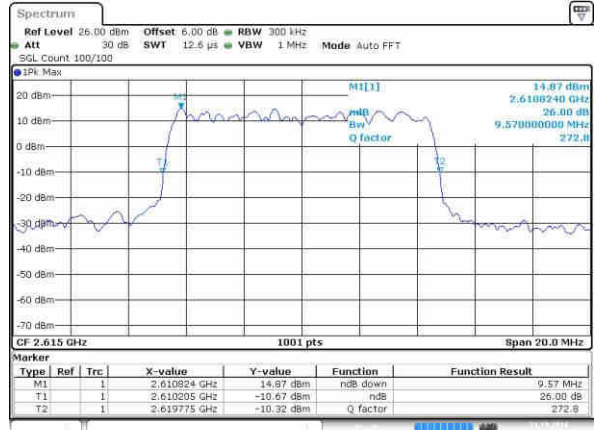

Highest Channel / 5MHz / 16QAM

Date: 21.OCT.2016 21:10:18

LTE Band 38

Lowest Channel / 10MHz / QPSK

Date: 21.OCT.2016 21:11:37

Lowest Channel / 10MHz / 16QAM

Date: 21.OCT.2016 21:12:41

Middle Channel / 10MHz / QPSK

Date: 21.OCT.2016 21:11:58

Middle Channel / 10MHz / 16QAM

Date: 21.OCT.2016 21:13:02

Highest Channel / 10MHz / QPSK

Date: 21.OCT.2016 21:12:18

Highest Channel / 10MHz / 16QAM

Date: 21.OCT.2016 21:13:21

LTE Band 38