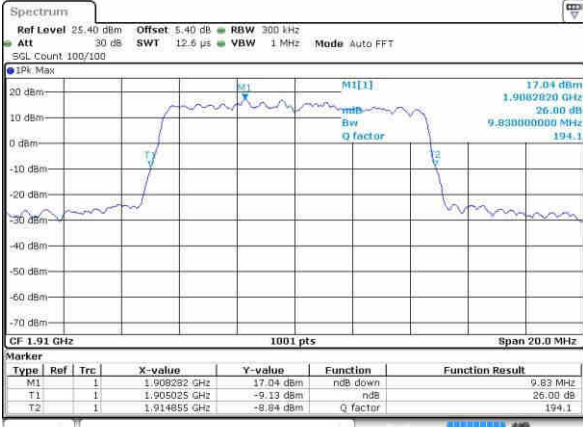

Date: 21 OCT 2016 16:55:40

Highest Channel / 5MHz / QPSK

Date: 21 OCT 2016 17:02:58

Highest Channel / 5MHz / 16QAM

Date: 21 OCT 2016 17:02:45

LTE Band 25

Highest Channel / 10MHz / QPSK

Date: 21 OCT 2016 17:10:02