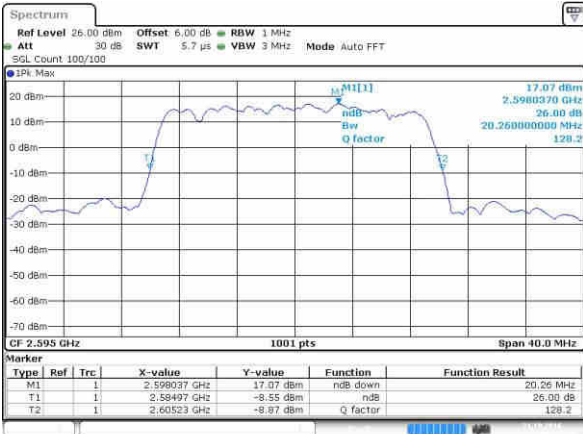

Middle Channel / 20MHz / QPSK

Date: 21.OCT.2016 21:16:48