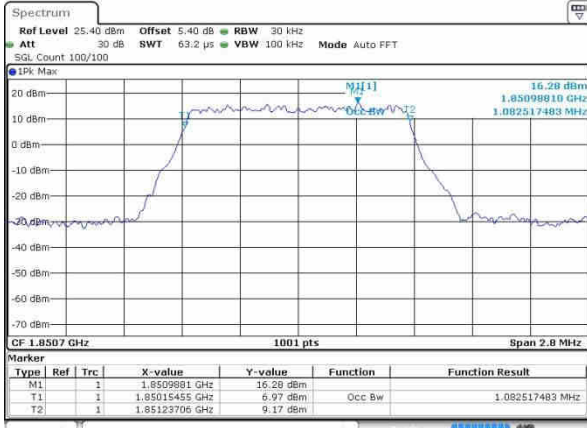

LTE Band 2

Lowest Channel / 1.4MHz / QPSK

Date: 19.OCT.2016 23:19:37