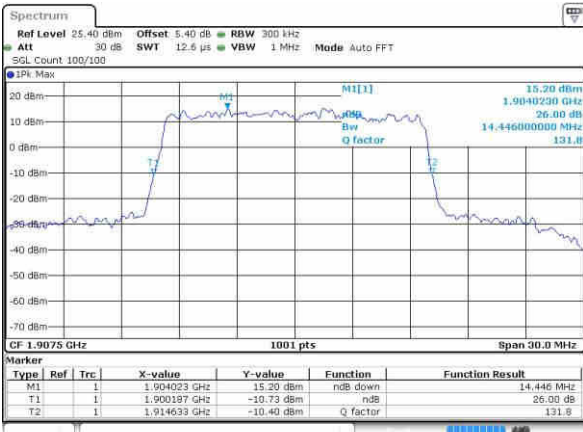

Highest Channel / 15MHz / QPSK

Date: 21 OCT 2016 17:17:08