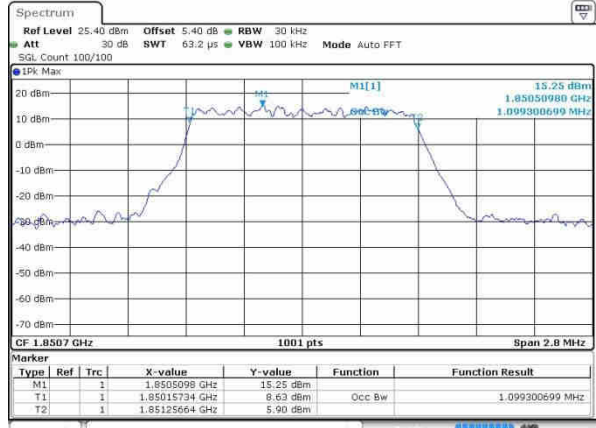

Lowest Channel / 1.4MHz / 16QAM

Date: 19.OCT.2016 23:19:48