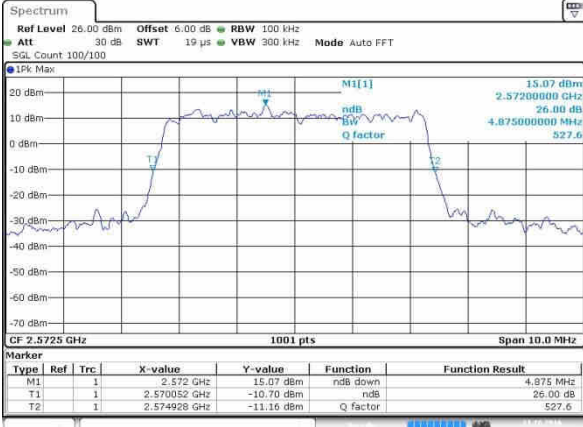

Date: 22.OCT.2016 03:17:01

Highest Channel / 15MHz / QPSK

Date: 22.OCT.2016 03:18:21

Highest Channel / 15MHz / 16QAM

Date: 22.OCT.2016 03:18:47

LTE Band 38

Lowest Channel / 5MHz / QPSK

Date: 21.OCT.2016 21:07:58