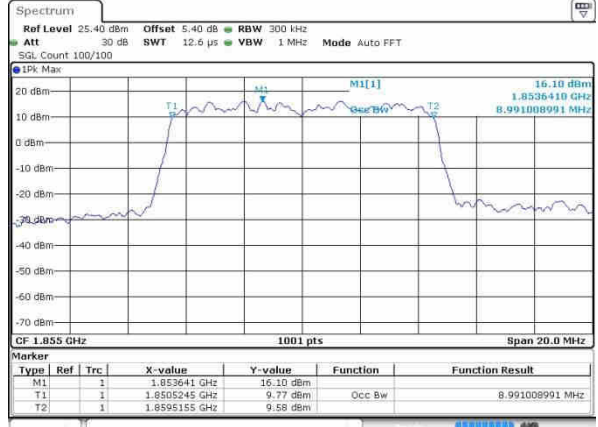

Lowest Channel / 10MHz / 16QAM

Date: 20 OCT 2016 00:09:47