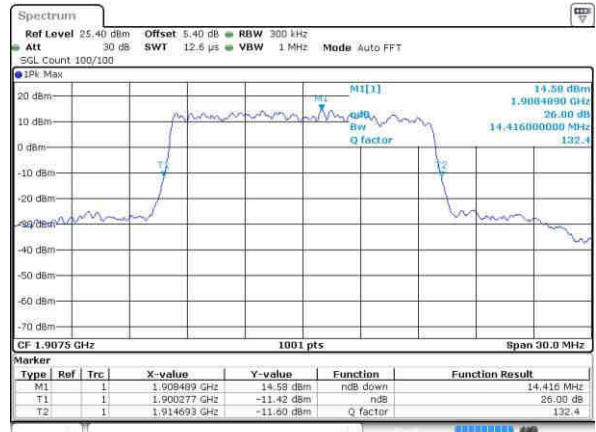

Date: 21 OCT 2016 16:55:40

Highest Channel / 5MHz / QPSK

Date: 21 OCT 2016 17:02:58

Highest Channel / 5MHz / 16QAM

Date: 21 OCT 2016 17:02:45

LTE Band 25

Highest Channel / 10MHz / QPSK

Date: 21 OCT 2016 17:10:02

Highest Channel / 10MHz / 16QAM

Date: 21 OCT 2016 17:09:51

Highest Channel / 15MHz / QPSK

Date: 21 OCT 2016 17:17:08

Highest Channel / 15MHz / 16QAM

Date: 21 OCT 2016 17:18:57

Highest Channel / 20MHz / QPSK

Date: 21 OCT 2016 17:24:13

Highest Channel / 20MHz / 16QAM

Date: 21 OCT 2016 17:24:03

LTE Band 26

Lowest Channel / 1.4MHz / QPSK

Date: 22.OCT.2016 01:43:26

Lowest Channel / 1.4MHz / 16QAM

Date: 22.OCT.2016 01:43:53