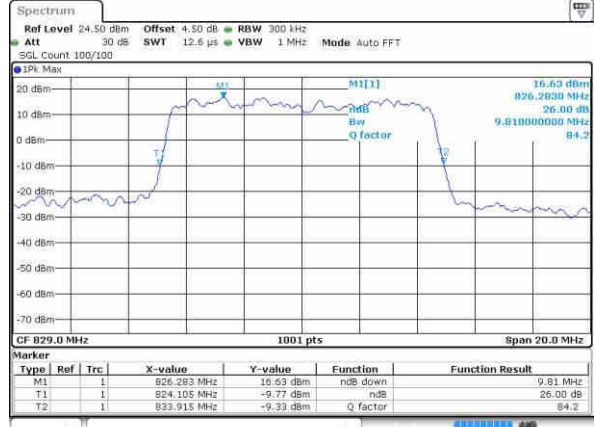

Date: 22.OCT.2016 02:41:25

Highest Channel / 5MHz / 16QAM

Date: 22.OCT.2016 02:41:47

LTE Band 26

Lowest Channel / 10MHz / QPSK

Date: 22.OCT.2016 02:53:48

Lowest Channel / 10MHz / 16QAM

Date: 22.OCT.2016 02:54:48