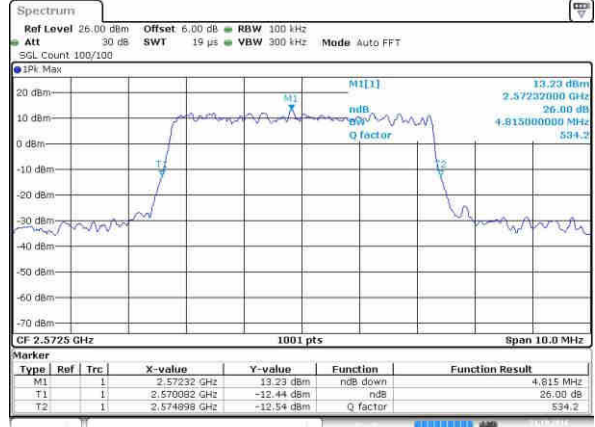

Lowest Channel / 5MHz / 16QAM

Date: 21.OCT.2016 21:09:38