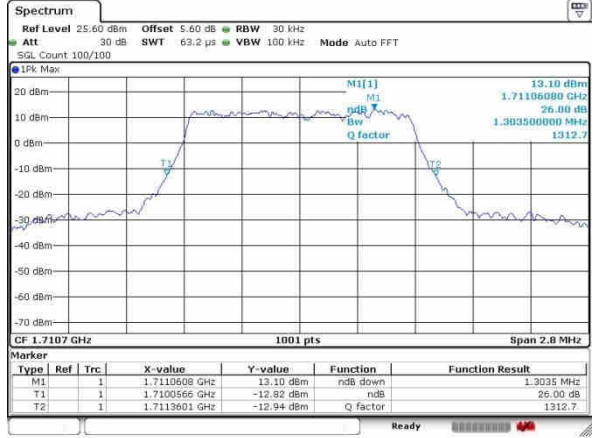

Date: 23.OCT.2016 23:14:35

Highest Channel / 20MHz / QPSK

Date: 23.OCT.2016 23:16:04

Highest Channel / 20MHz / 16QAM

Date: 23.OCT.2016 23:15:30

LTE Band 66

Lowest Channel / 1.4MHz / QPSK

Date: 3.NOV.2016 10:00:32

Lowest Channel / 1.4MHz / 16QAM

Date: 3.NOV.2016 10:01:12

Middle Channel / 1.4MHz / QPSK

Date: 3.NOV.2016 10:01:37

Middle Channel / 1.4MHz / 16QAM

Date: 3.NOV.2016 10:01:54

Highest Channel / 1.4MHz / QPSK

Date: 3.NOV.2016 10:03:54