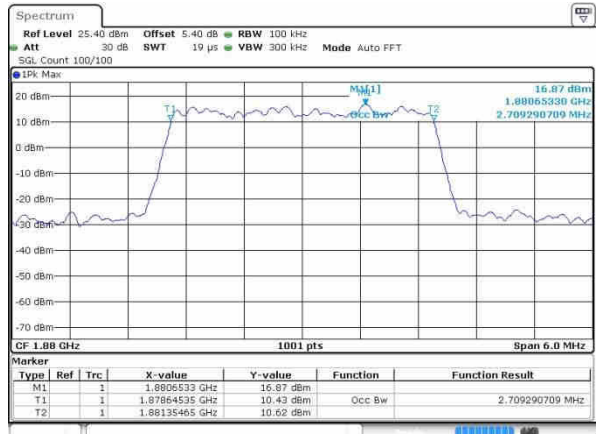

Date: 19.OCT.2016 23:28:52

Highest Channel / 1.4MHz / QPSK

Date: 19.OCT.2016 23:28:14

Highest Channel / 1.4MHz / 16QAM

Date: 19.OCT.2016 23:28:24

LTE Band 2

Lowest Channel / 3MHz / QPSK

Date: 19.OCT.2016 23:36:18

Lowest Channel / 3MHz / 16QAM

Date: 19.OCT.2016 23:36:28

Middle Channel / 3MHz / QPSK

Date: 19.OCT.2016 23:43:22

Middle Channel / 3MHz / 16QAM

Date: 19.OCT.2016 23:43:32

Highest Channel / 3MHz / QPSK

Date: 19.OCT.2016 23:45:54