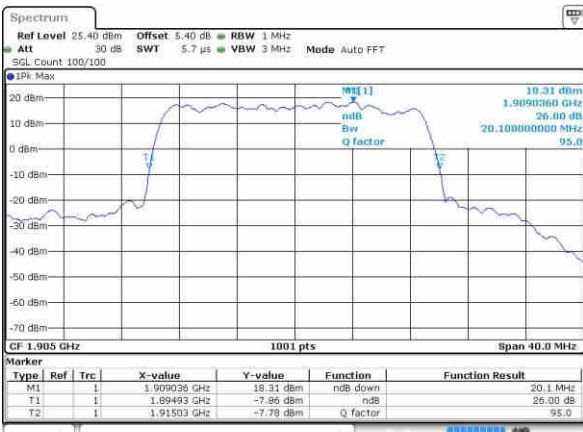

Highest Channel / 10MHz / 16QAM

Date: 21 OCT 2016 17:09:51

Highest Channel / 15MHz / QPSK

Date: 21 OCT 2016 17:17:08

Highest Channel / 15MHz / 16QAM

Date: 21 OCT 2016 17:18:57

Highest Channel / 20MHz / QPSK

Date: 21 OCT 2016 17:24:13

Highest Channel / 20MHz / 16QAM

Date: 21 OCT 2016 17:24:03

LTE Band 26

Lowest Channel / 1.4MHz / QPSK

Date: 22.OCT.2016 01:43:26

Lowest Channel / 1.4MHz / 16QAM

Date: 22.OCT.2016 01:43:53