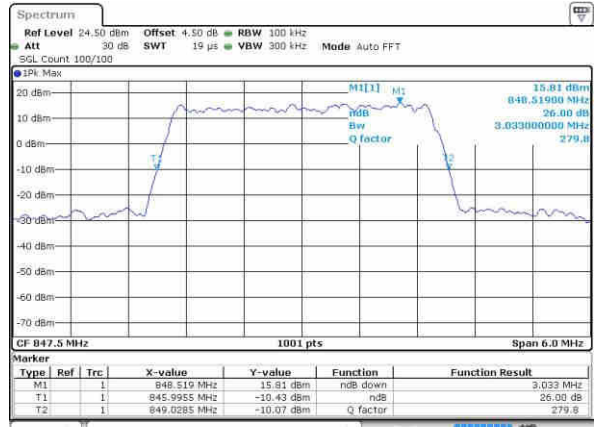

Date: 22.OCT.2016 01:47:48

LTE Band 26

Lowest Channel / 3MHz / QPSK

Date: 22.OCT.2016 02:07:16

Lowest Channel / 3MHz / 16QAM

Date: 22.OCT.2016 02:08:20

Middle Channel / 3MHz / QPSK

Date: 22.OCT.2016 02:10:33

Middle Channel / 3MHz / 16QAM

Date: 22.OCT.2016 02:09:14

Highest Channel / 3MHz / QPSK

Date: 22.OCT.2016 02:11:05

Highest Channel / 3MHz / 16QAM

Date: 22.OCT.2016 02:12:01

LTE Band 26

Lowest Channel / 5MHz / QPSK

Date: 22.OCT.2016 02:33:00

Lowest Channel / 5MHz / 16QAM

Date: 22.OCT.2016 02:34:16

Middle Channel / 5MHz / QPSK

Date: 22.OCT.2016 02:41:02

Middle Channel / 5MHz / 16QAM

Date: 22.OCT.2016 02:40:29

Highest Channel / 5MHz / QPSK

Date: 22.OCT.2016 02:41:25

Highest Channel / 5MHz / 16QAM

Date: 22.OCT.2016 02:41:47

LTE Band 26

Lowest Channel / 10MHz / QPSK

Date: 22.OCT.2016 02:53:48

Lowest Channel / 10MHz / 16QAM

Date: 22.OCT.2016 02:54:48