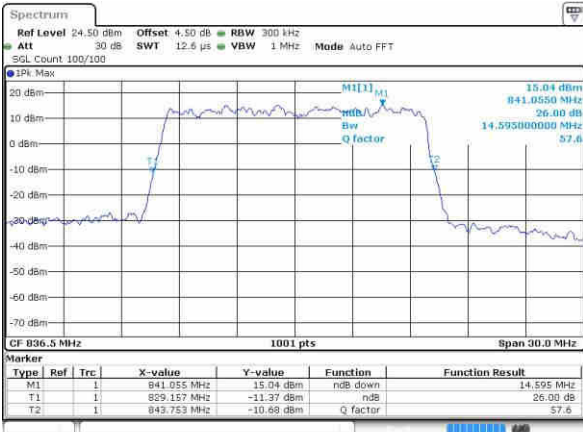

LTE Band 26

Lowest Channel / 15MHz / QPSK

Date: 22.OCT.2016 03:15:58

Lowest Channel / 15MHz / 16QAM

Date: 22.OCT.2016 03:16:22

Middle Channel / 15MHz / QPSK

Date: 22.OCT.2016 03:17:28

Middle Channel / 15MHz / 16QAM

Date: 22.OCT.2016 03:17:01

Highest Channel / 15MHz / QPSK

Date: 22.OCT.2016 03:18:21

Highest Channel / 15MHz / 16QAM

Date: 22.OCT.2016 03:18:47

LTE Band 38

Lowest Channel / 5MHz / QPSK

Date: 21.OCT.2016 21:07:58