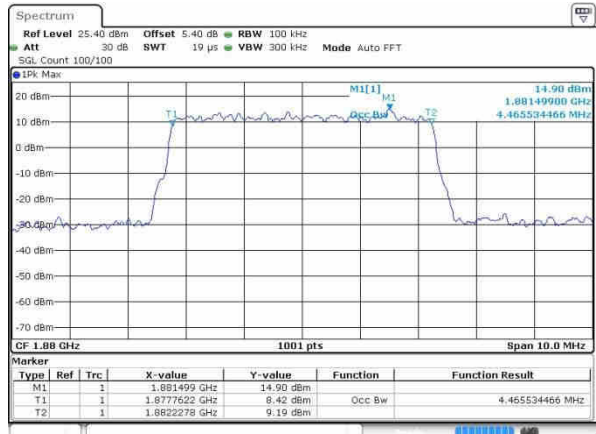

Middle Channel / 5MHz / 16QAM

Date: 20 OCT 2016 00:00:12