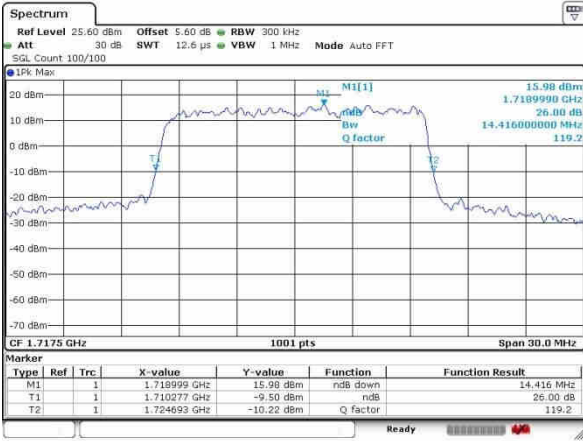

Highest Channel / 5MHz / QPSK

Date: 24.OCT.2016 14:09:51

Highest Channel / 5MHz / 16QAM

Date: 24.OCT.2016 14:10:17

LTE Band 66

Lowest Channel / 10MHz / QPSK

Date: 24.OCT.2016 14:17:36

Lowest Channel / 10MHz / 16QAM

Date: 24.OCT.2016 14:16:38

Middle Channel / 10MHz / QPSK

Date: 24.OCT.2016 14:40:48

Middle Channel / 10MHz / 16QAM

Date: 24.OCT.2016 14:38:38

Highest Channel / 10MHz / QPSK

Date: 24.OCT.2016 14:42:57

Highest Channel / 10MHz / 16QAM

Date: 24.OCT.2016 14:43:48

LTE Band 66

Lowest Channel / 15MHz / QPSK

Date: 24.OCT.2016 15:02:21

Lowest Channel / 15MHz / 16QAM

Date: 24.OCT.2016 15:01:39

Middle Channel / 15MHz / QPSK

Date: 24.OCT.2016 15:16:08