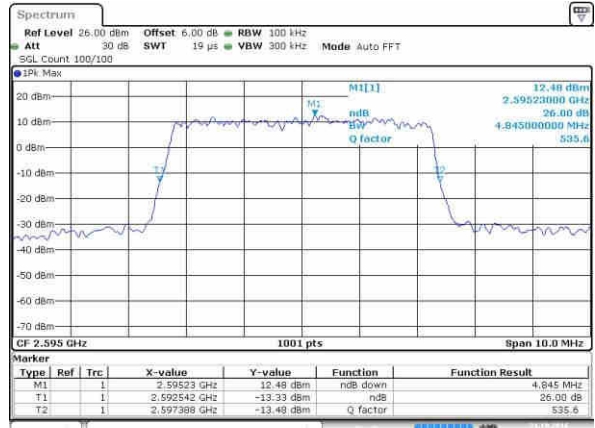

Date: 22.OCT.2016 03:17:01

Highest Channel / 15MHz / QPSK

Date: 22.OCT.2016 03:18:21

Highest Channel / 15MHz / 16QAM

Date: 22.OCT.2016 03:18:47

LTE Band 38

Lowest Channel / 5MHz / QPSK

Date: 21.OCT.2016 21:07:58

Lowest Channel / 5MHz / 16QAM

Date: 21.OCT.2016 21:09:38

Middle Channel / 5MHz / QPSK

Date: 21.OCT.2016 21:08:45

Middle Channel / 5MHz / 16QAM

Date: 21.OCT.2016 21:09:58

Highest Channel / 5MHz / QPSK

Date: 21.OCT.2016 21:09:08

Highest Channel / 5MHz / 16QAM

Date: 21.OCT.2016 21:10:18

LTE Band 38

Lowest Channel / 10MHz / QPSK

Date: 21.OCT.2016 21:11:37

Lowest Channel / 10MHz / 16QAM

Date: 21.OCT.2016 21:12:41

Middle Channel / 10MHz / QPSK