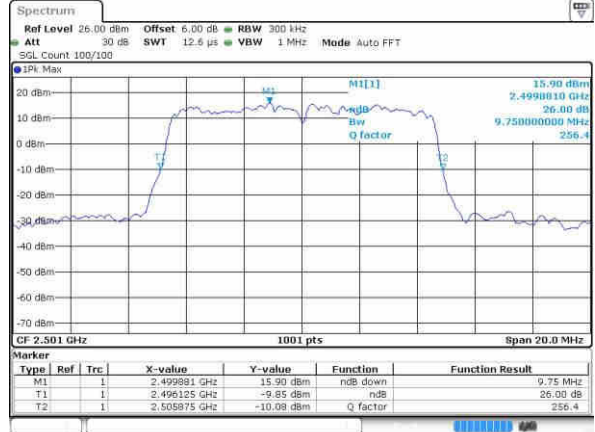

Lowest Channel / 10MHz / 16QAM

Date: 23.OCT.2016 23.00.57