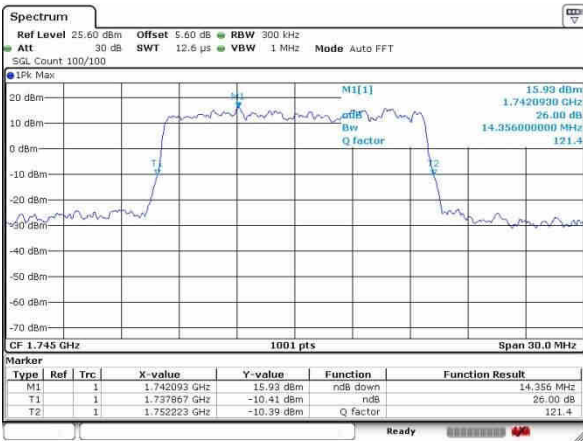

Date: 24.OCT.2016 14:43:48

LTE Band 66

Lowest Channel / 15MHz / QPSK

Date: 24.OCT.2016 15:02:21

Lowest Channel / 15MHz / 16QAM

Date: 24.OCT.2016 15:01:39

Middle Channel / 15MHz / QPSK

Date: 24.OCT.2016 15:16:08

Middle Channel / 15MHz / 16QAM

Date: 24.OCT.2016 15:16:53

Highest Channel / 15MHz / QPSK

Date: 24.OCT.2016 15:31:46

Highest Channel / 15MHz / 16QAM

Date: 24.OCT.2016 15:29:38

LTE Band 66

Lowest Channel / 20MHz / QPSK