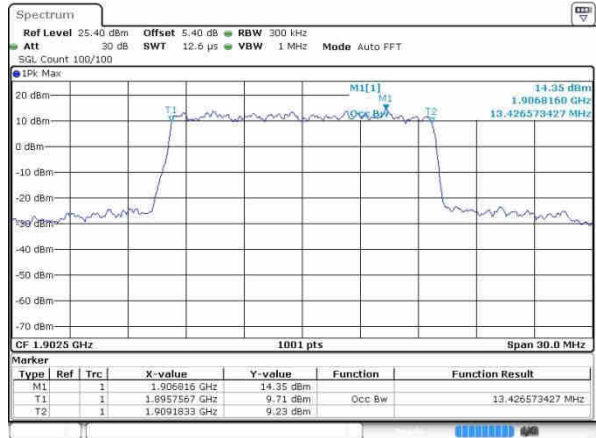

Date: 20 OCT 2016 00:28:26

Middle Channel / 15MHz / QPSK

Date: 20 OCT 2016 00:33:20

Middle Channel / 15MHz / 16QAM

Date: 20 OCT 2016 00:33:30

Highest Channel / 15MHz / QPSK

Date: 20 OCT 2016 00:35:52

Highest Channel / 15MHz / 16QAM