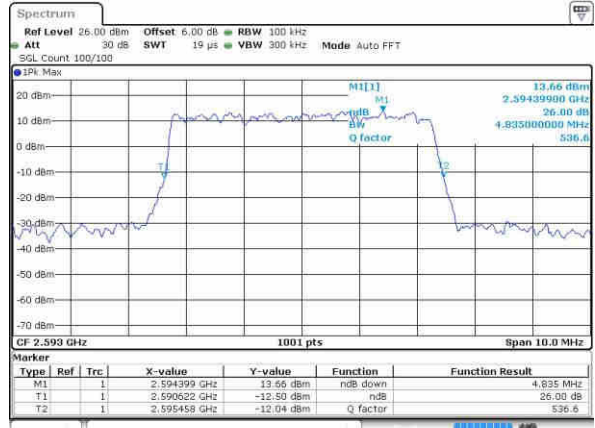

Date: 21.OCT.2016 21:18:40

LTE Band 41

Lowest Channel / 5MHz / QPSK

Date: 23.OCT.2016 22:57:49

Lowest Channel / 5MHz / 16QAM

Date: 23.OCT.2016 22:58:14

Middle Channel / 5MHz / QPSK

Date: 23.OCT.2016 22:58:15

Middle Channel / 5MHz / 16QAM

Date: 23.OCT.2016 22:58:53

Highest Channel / 5MHz / QPSK

Date: 23.OCT.2016 22:58:48

Highest Channel / 5MHz / 16QAM

Date: 23.OCT.2016 23:00:13

LTE Band 41

Lowest Channel / 10MHz / QPSK