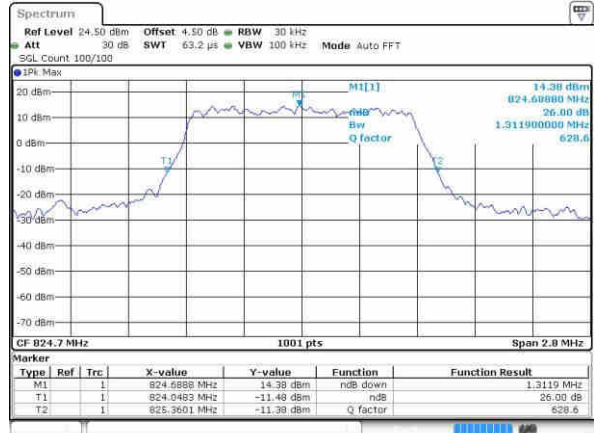

Date: 21 OCT 2016 17:24:13

Highest Channel / 20MHz / 16QAM

Date: 21 OCT 2016 17:24:03

LTE Band 26

Lowest Channel / 1.4MHz / QPSK

Date: 22.OCT.2016 01:43:26

Lowest Channel / 1.4MHz / 16QAM

Date: 22.OCT.2016 01:43:53