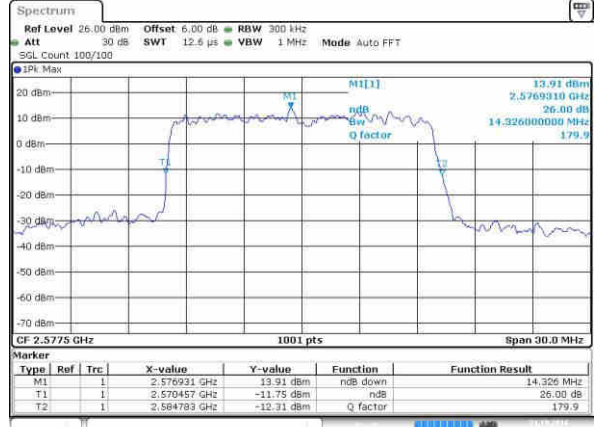

Lowest Channel / 15MHz / 16QAM

Date: 21.OCT.2016 21:15:09