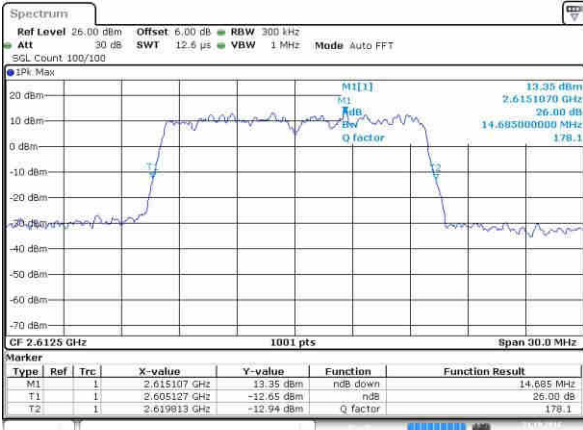

Highest Channel / 15MHz / QPSK

Date: 21.OCT.2016 21:14:43

Highest Channel / 15MHz / 16QAM

Date: 21.OCT.2016 21:15:51

LTE Band 38

Lowest Channel / 20MHz / QPSK

Date: 21.OCT.2016 21:16:22

Lowest Channel / 20MHz / 16QAM