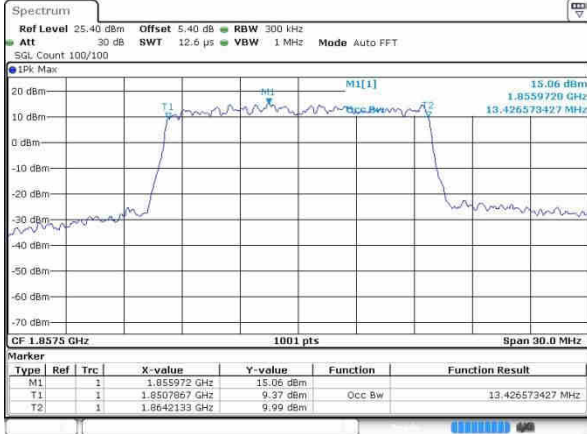

Highest Channel / 10MHz / QPSK

Date: 20 OCT 2016 00:19:12

Highest Channel / 10MHz / 16QAM

Date: 20 OCT 2016 00:19:22

LTE Band 2

Lowest Channel / 15MHz / QPSK

Date: 20 OCT 2016 00:28:16

Lowest Channel / 15MHz / 16QAM