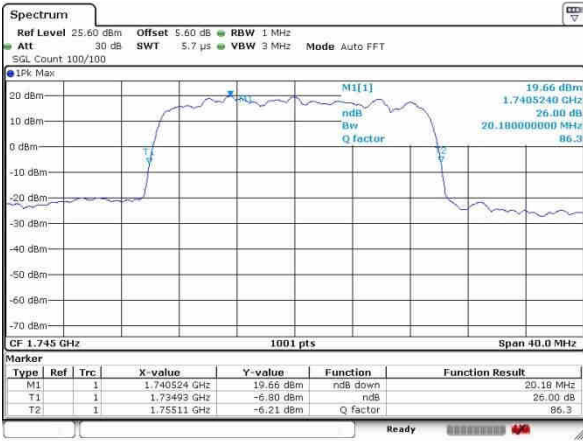

Middle Channel / 20MHz / QPSK

Date: 24.OCT.2016 15:52:59