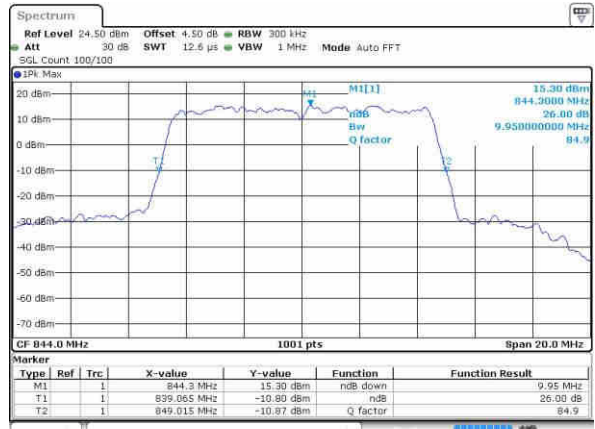

Date: 22.OCT.2016 02:41:25

Highest Channel / 5MHz / 16QAM

Date: 22.OCT.2016 02:41:47

LTE Band 26

Lowest Channel / 10MHz / QPSK

Date: 22.OCT.2016 02:53:48

Lowest Channel / 10MHz / 16QAM

Date: 22.OCT.2016 02:54:48

Middle Channel / 10MHz / QPSK

Date: 22.OCT.2016 02:58:45

Middle Channel / 10MHz / 16QAM

Date: 22.OCT.2016 02:58:59

Highest Channel / 10MHz / QPSK

Date: 22.OCT.2016 02:57:59

Highest Channel / 10MHz / 16QAM

Date: 22.OCT.2016 02:58:32

LTE Band 26

Lowest Channel / 15MHz / QPSK

Date: 22.OCT.2016 03:15:58

Lowest Channel / 15MHz / 16QAM

Date: 22.OCT.2016 03:16:22

Middle Channel / 15MHz / QPSK

Date: 22.OCT.2016 03:17:28

Middle Channel / 15MHz / 16QAM