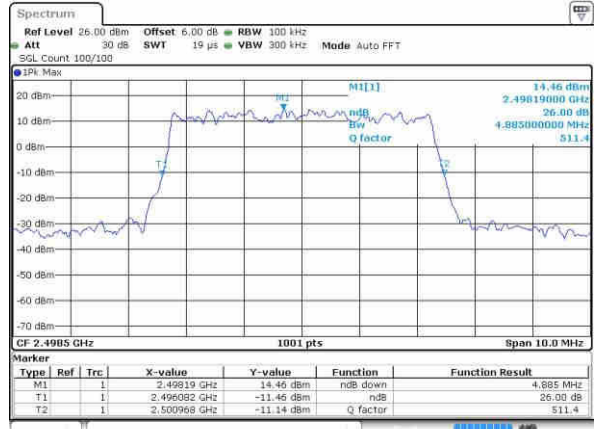

Date: 21.OCT.2016 21:18:40

LTE Band 41

Lowest Channel / 5MHz / QPSK

Date: 23.OCT.2016 22:57:49

Lowest Channel / 5MHz / 16QAM

Date: 23.OCT.2016 22:58:14

Middle Channel / 5MHz / QPSK

Date: 23.OCT.2016 22:58:15

Middle Channel / 5MHz / 16QAM

Date: 23.OCT.2016 22:58:53

Highest Channel / 5MHz / QPSK

Date: 23.OCT.2016 22:58:48

Highest Channel / 5MHz / 16QAM

Date: 23.OCT.2016 23:00:13

LTE Band 41

Lowest Channel / 10MHz / QPSK