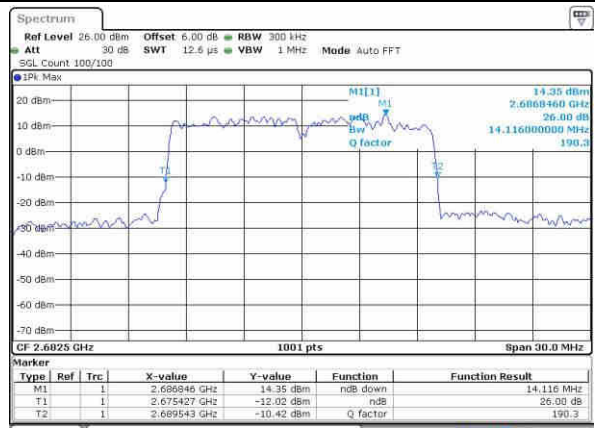

Middle Channel / 15MHz / QPSK

Date: 23 OCT 2016 23 08 16

Middle Channel / 15MHz / 16QAM

Date: 23 OCT 2016 23 07 02

Highest Channel / 15MHz / QPSK

Date: 23 OCT 2016 23 09 00

Highest Channel / 15MHz / 16QAM

Date: 23 OCT 2016 23 09 26