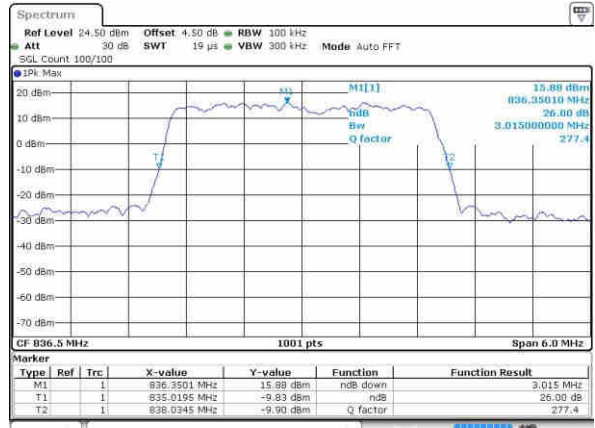

Date: 22.OCT.2016 01:47:48

LTE Band 26

Lowest Channel / 3MHz / QPSK

Date: 22.OCT.2016 02:07:16

Lowest Channel / 3MHz / 16QAM

Date: 22.OCT.2016 02:08:20

Middle Channel / 3MHz / QPSK

Date: 22.OCT.2016 02:10:33

Middle Channel / 3MHz / 16QAM

Date: 22.OCT.2016 02:09:14

Highest Channel / 3MHz / QPSK

Date: 22.OCT.2016 02:11:05

Highest Channel / 3MHz / 16QAM

Date: 22.OCT.2016 02:12:01

LTE Band 26

Lowest Channel / 5MHz / QPSK