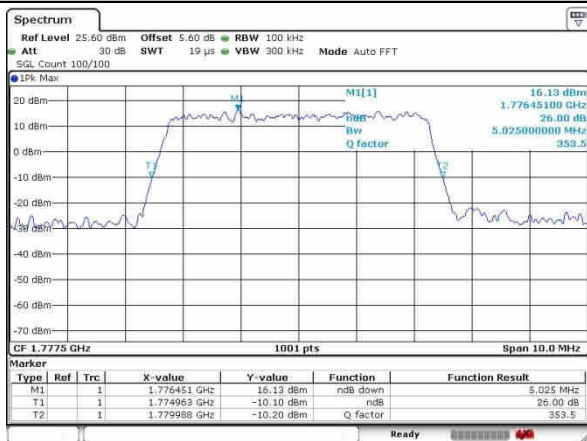

Lowest Channel / 5MHz / QPSK

Date: 24.OCT.2016 12:00:01

Lowest Channel / 5MHz / 16QAM

Date: 24.OCT.2016 11:59:32

Middle Channel / 5MHz / QPSK

Date: 24.OCT.2016 13:50:20

Middle Channel / 5MHz / 16QAM

Date: 24.OCT.2016 13:51:01

Highest Channel / 5MHz / QPSK

Date: 24.OCT.2016 14:09:51

Highest Channel / 5MHz / 16QAM

Date: 24.OCT.2016 14:10:17

LTE Band 66

Lowest Channel / 10MHz / QPSK

Date: 24.OCT.2016 14:17:36

Lowest Channel / 10MHz / 16QAM