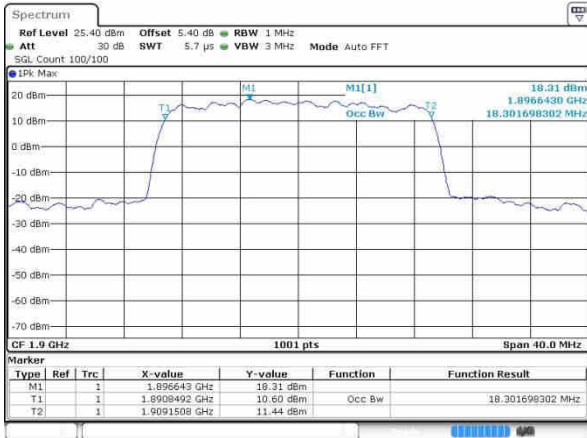

Highest Channel / 20MHz / QPSK

Date: 20 OCT 2016 00:52:31