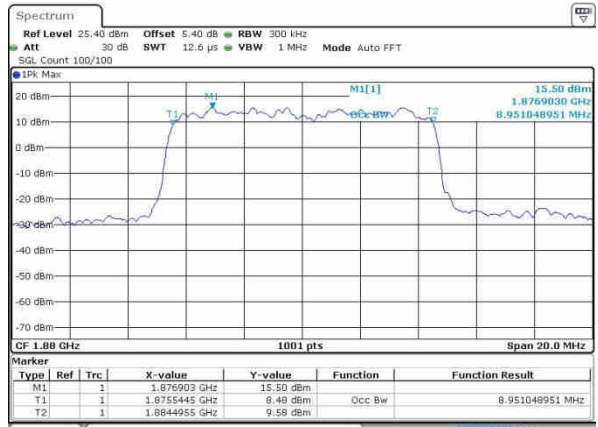

Date: 20 OCT 2016 00:00:01

Middle Channel / 5MHz / 16QAM

Date: 20 OCT 2016 00:00:12

Highest Channel / 5MHz / QPSK

Date: 20 OCT 2016 00:02:33

Highest Channel / 5MHz / 16QAM

Date: 20 OCT 2016 00:02:44

LTE Band 2

Lowest Channel / 10MHz / QPSK

Date: 20 OCT 2016 00:09:37

Lowest Channel / 10MHz / 16QAM

Date: 20 OCT 2016 00:09:47

Middle Channel / 10MHz / QPSK

Date: 20 OCT 2016 00:16:40

Middle Channel / 10MHz / 16QAM

Date: 20 OCT 2016 00:16:50

Highest Channel / 10MHz / QPSK

Date: 20 OCT 2016 00:19:12

Highest Channel / 10MHz / 16QAM

Date: 20 OCT 2016 00:19:22

LTE Band 2

Lowest Channel / 15MHz / QPSK

Date: 20 OCT 2016 00:28:16

Lowest Channel / 15MHz / 16QAM