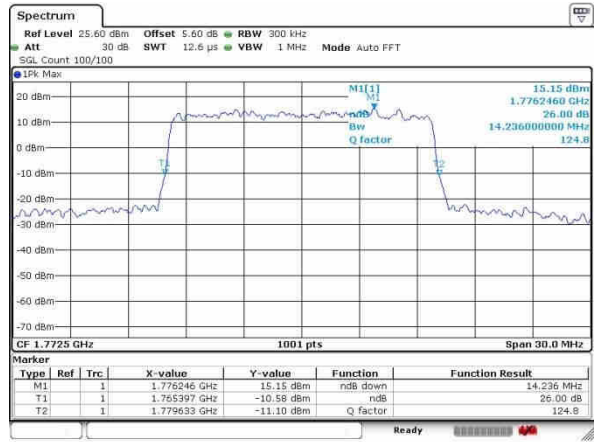

Date: 24.OCT.2016 14:43:48

LTE Band 66

Lowest Channel / 15MHz / QPSK

Date: 24.OCT.2016 15:02:21

Lowest Channel / 15MHz / 16QAM

Date: 24.OCT.2016 15:01:39

Middle Channel / 15MHz / QPSK

Date: 24.OCT.2016 15:16:08

Middle Channel / 15MHz / 16QAM

Date: 24.OCT.2016 15:16:53

Highest Channel / 15MHz / QPSK

Date: 24.OCT.2016 15:31:46

Highest Channel / 15MHz / 16QAM

Date: 24.OCT.2016 15:29:38

LTE Band 66

Lowest Channel / 20MHz / QPSK