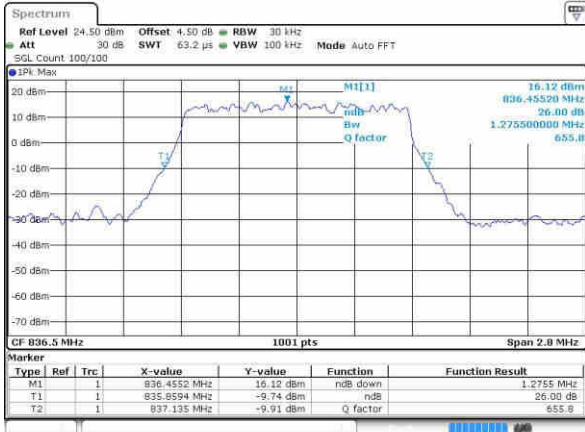

Middle Channel / 1.4MHz / QPSK

Date: 22.OCT.2016 01:45:54