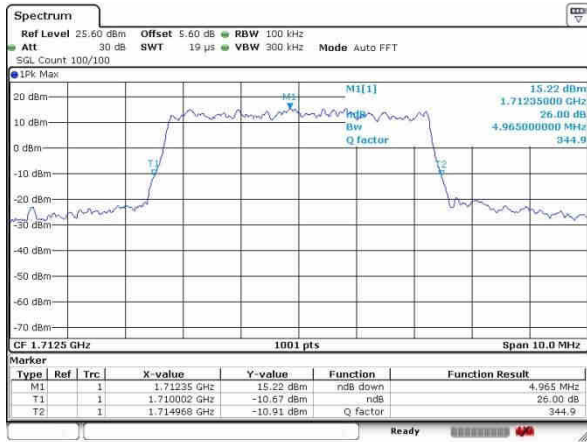

LTE Band 66

Lowest Channel / 5MHz / QPSK

Date: 24.OCT.2016 12:00:01