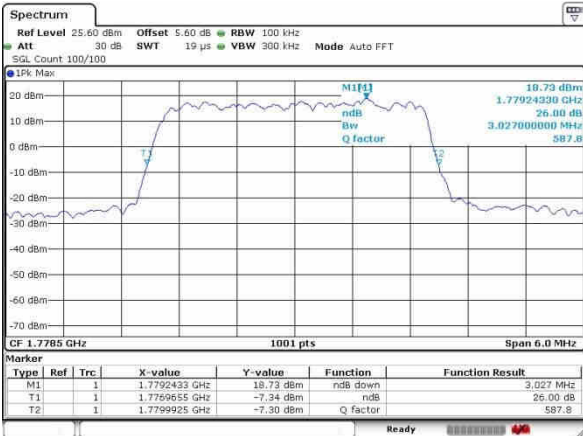

Highest Channel / 1.4MHz / 16QAM

Date: 3.NOV.2016 10:04:17

LTE Band 66

Lowest Channel / 3MHz / QPSK

Date: 3.NOV.2016 10:43:17

Lowest Channel / 3MHz / 16QAM

Date: 3.NOV.2016 10:42:54

Middle Channel / 3MHz / QPSK

Date: 3.NOV.2016 10:50:45

Middle Channel / 3MHz / 16QAM

Date: 3.NOV.2016 10:51:04

Highest Channel / 3MHz / QPSK

Date: 3.NOV.2016 10:58:39

Highest Channel / 3MHz / 16QAM

Date: 3.NOV.2016 10:58:19

LTE Band 66