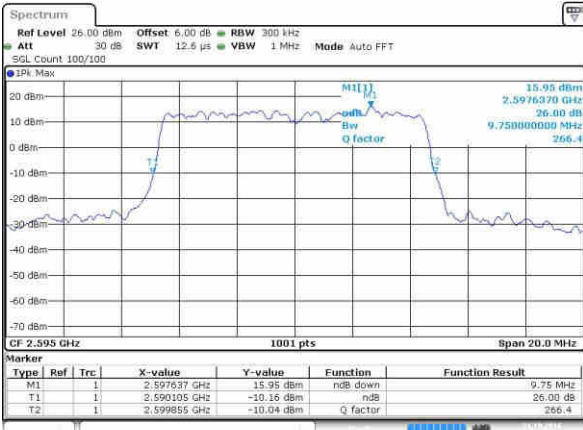

Highest Channel / 5MHz / 16QAM

Date: 21.OCT.2016 21:10:18

LTE Band 38

Lowest Channel / 10MHz / QPSK

Date: 21.OCT.2016 21:11:37

Lowest Channel / 10MHz / 16QAM

Date: 21.OCT.2016 21:12:41

Middle Channel / 10MHz / QPSK

Date: 21.OCT.2016 21:11:58

Middle Channel / 10MHz / 16QAM

Date: 21.OCT.2016 21:13:02

Highest Channel / 10MHz / QPSK

Date: 21.OCT.2016 21:12:18

Highest Channel / 10MHz / 16QAM

Date: 21.OCT.2016 21:13:21

LTE Band 38