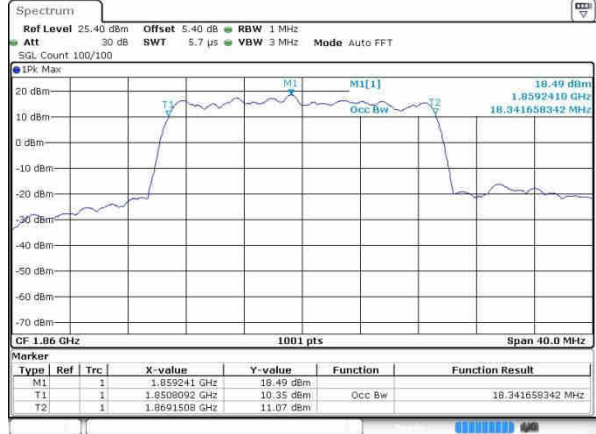

Date: 20 OCT 2016 00:36:02

LTE Band 2

Lowest Channel / 20MHz / QPSK

Date: 20 OCT 2016 00:42:55

Lowest Channel / 20MHz / 16QAM

Date: 20 OCT 2016 00:43:06

Middle Channel / 20MHz / QPSK

Date: 20 OCT 2016 00:48:59