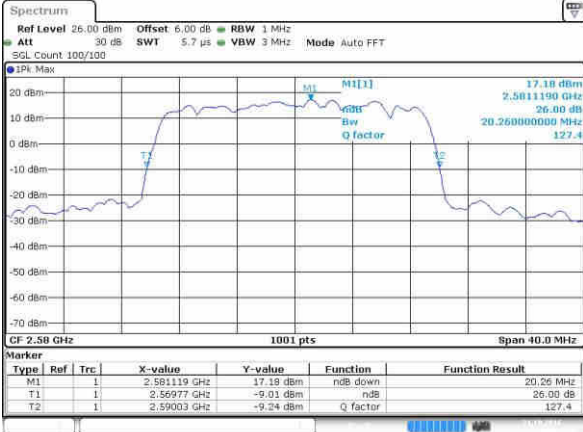

Highest Channel / 15MHz / QPSK

Date: 21.OCT.2016 21:14:43

Highest Channel / 15MHz / 16QAM

Date: 21.OCT.2016 21:15:51

LTE Band 38

Lowest Channel / 20MHz / QPSK

Date: 21.OCT.2016 21:16:22

Lowest Channel / 20MHz / 16QAM