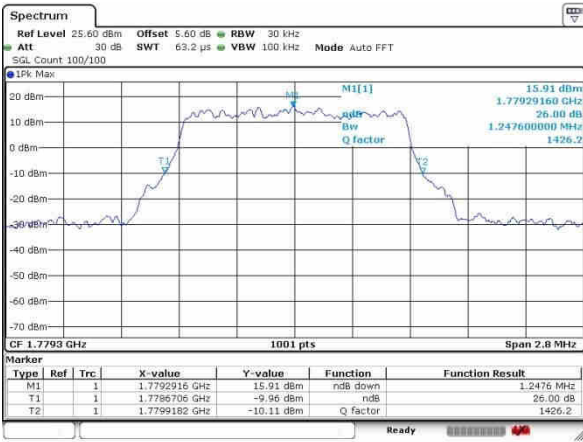

Date: 23.OCT.2016 23:14:35

Highest Channel / 20MHz / QPSK

Date: 23.OCT.2016 23:16:04

Highest Channel / 20MHz / 16QAM

Date: 23.OCT.2016 23:15:30

LTE Band 66

Lowest Channel / 1.4MHz / QPSK

Date: 3.NOV.2016 10:00:32

Lowest Channel / 1.4MHz / 16QAM

Date: 3.NOV.2016 10:01:12

Middle Channel / 1.4MHz / QPSK

Date: 3.NOV.2016 10:01:37

Middle Channel / 1.4MHz / 16QAM

Date: 3.NOV.2016 10:01:54

Highest Channel / 1.4MHz / QPSK

Date: 3.NOV.2016 10:03:54

Highest Channel / 1.4MHz / 16QAM

Date: 3.NOV.2016 10:04:17

LTE Band 66

Lowest Channel / 3MHz / QPSK

Date: 3.NOV.2016 10:43:17

Lowest Channel / 3MHz / 16QAM

Date: 3.NOV.2016 10:42:54

Middle Channel / 3MHz / QPSK

Date: 3.NOV.2016 10:50:45

Middle Channel / 3MHz / 16QAM

Date: 3.NOV.2016 10:51:04

Highest Channel / 3MHz / QPSK

Date: 3.NOV.2016 10:58:39

Highest Channel / 3MHz / 16QAM

Date: 3.NOV.2016 10:58:19

LTE Band 66