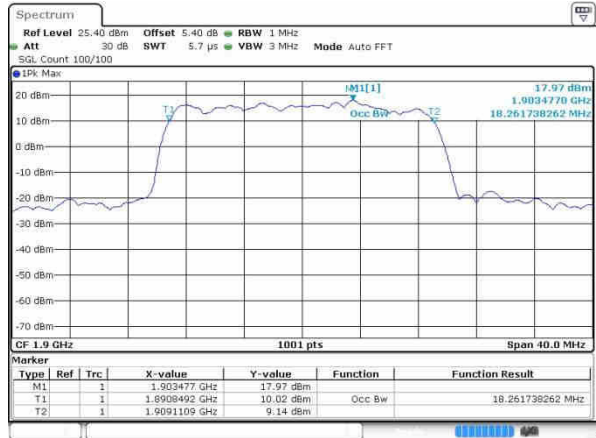

Middle Channel / 20MHz / 16QAM

Date: 20 OCT 2016 00:50:10

Highest Channel / 20MHz / QPSK

Date: 20 OCT 2016 00:52:31

Highest Channel / 20MHz / 16QAM

Date: 20 OCT 2016 00:52:42