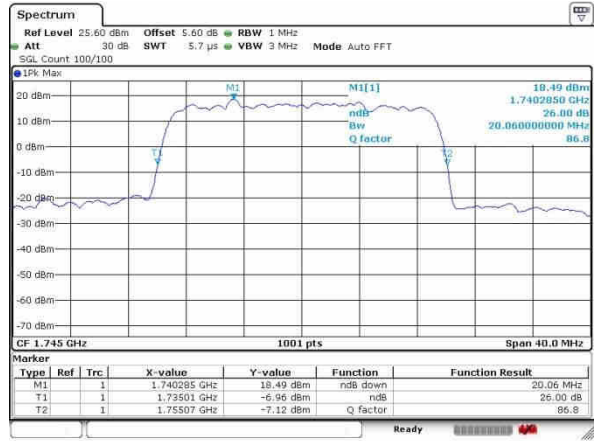

Middle Channel / 15MHz / 16QAM

Date: 24.OCT.2016 15:16:53

Highest Channel / 15MHz / QPSK

Date: 24.OCT.2016 15:31:46

Highest Channel / 15MHz / 16QAM

Date: 24.OCT.2016 15:29:38

LTE Band 66

Lowest Channel / 20MHz / QPSK

Date: 24.OCT.2016 15:43:03

Lowest Channel / 20MHz / 16QAM

Date: 24.OCT.2016 15:43:27

Middle Channel / 20MHz / QPSK

Date: 24.OCT.2016 15:52:59

Middle Channel / 20MHz / 16QAM

Date: 24.OCT.2016 15:52:18

Highest Channel / 20MHz / QPSK