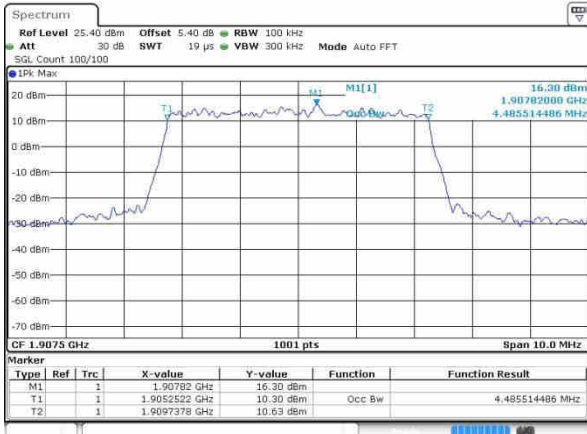

Highest Channel / 5MHz / QPSK

Date: 20 OCT 2016 00:02:33