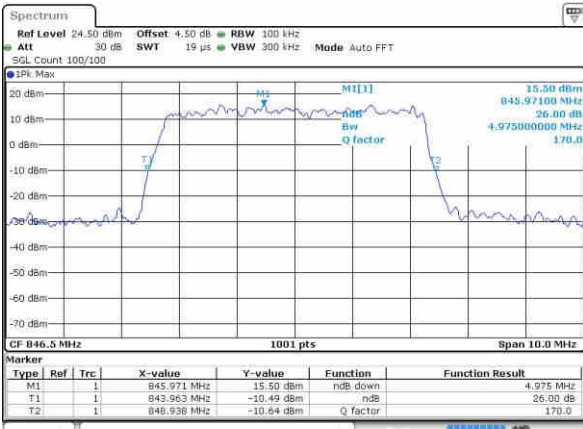

Date: 22.OCT.2016 02:33:00

Lowest Channel / 5MHz / 16QAM

Date: 22.OCT.2016 02:34:16

Middle Channel / 5MHz / QPSK

Date: 22.OCT.2016 02:41:02

Middle Channel / 5MHz / 16QAM

Date: 22.OCT.2016 02:40:29

Highest Channel / 5MHz / QPSK

Date: 22.OCT.2016 02:41:25

Highest Channel / 5MHz / 16QAM

Date: 22.OCT.2016 02:41:47

LTE Band 26

Lowest Channel / 10MHz / QPSK

Date: 22.OCT.2016 02:53:48

Lowest Channel / 10MHz / 16QAM

Date: 22.OCT.2016 02:54:48