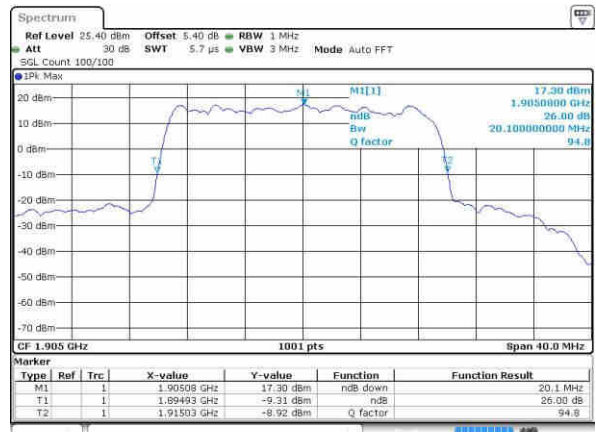

Date: 21 OCT 2016 16:55:40

Highest Channel / 5MHz / QPSK

Date: 21 OCT 2016 17:02:58

Highest Channel / 5MHz / 16QAM

Date: 21 OCT 2016 17:02:45

LTE Band 25

Highest Channel / 10MHz / QPSK

Date: 21 OCT 2016 17:10:02

Highest Channel / 10MHz / 16QAM

Date: 21 OCT 2016 17:09:51

Highest Channel / 15MHz / QPSK

Date: 21 OCT 2016 17:17:08

Highest Channel / 15MHz / 16QAM

Date: 21 OCT 2016 17:18:57

Highest Channel / 20MHz / QPSK

Date: 21 OCT 2016 17:24:13

Highest Channel / 20MHz / 16QAM

Date: 21 OCT 2016 17:24:03

LTE Band 26

Lowest Channel / 1.4MHz / QPSK

Date: 22.OCT.2016 01:43:26

Lowest Channel / 1.4MHz / 16QAM

Date: 22.OCT.2016 01:43:53