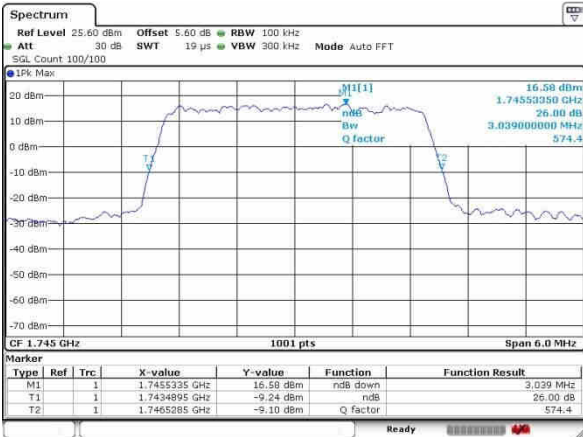

Highest Channel / 1.4MHz / 16QAM

Date: 3.NOV.2016 10:04:17

LTE Band 66

Lowest Channel / 3MHz / QPSK

Date: 3.NOV.2016 10:43:17

Lowest Channel / 3MHz / 16QAM

Date: 3.NOV.2016 10:42:54

Middle Channel / 3MHz / QPSK

Date: 3.NOV.2016 10:50:45

Middle Channel / 3MHz / 16QAM

Date: 3.NOV.2016 10:51:04

Highest Channel / 3MHz / QPSK

Date: 3.NOV.2016 10:58:39

Highest Channel / 3MHz / 16QAM

Date: 3.NOV.2016 10:58:19

LTE Band 66