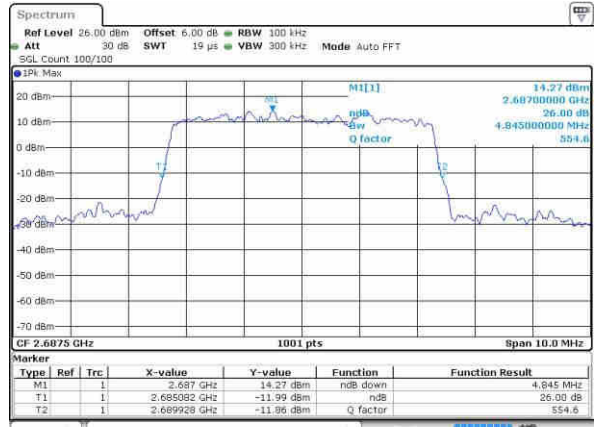

Date: 21.OCT.2016 21:18:40

LTE Band 41

Lowest Channel / 5MHz / QPSK

Date: 23.OCT.2016 22:57:49

Lowest Channel / 5MHz / 16QAM

Date: 23.OCT.2016 22:58:14

Middle Channel / 5MHz / QPSK

Date: 23.OCT.2016 22:58:15

Middle Channel / 5MHz / 16QAM

Date: 23.OCT.2016 22:58:53

Highest Channel / 5MHz / QPSK

Date: 23.OCT.2016 22:58:48

Highest Channel / 5MHz / 16QAM

Date: 23.OCT.2016 23:00:13

LTE Band 41

Lowest Channel / 10MHz / QPSK