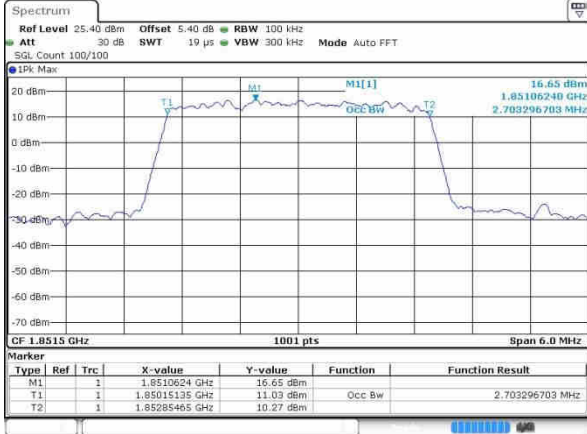

Date: 19.OCT.2016 23:28:52

Highest Channel / 1.4MHz / QPSK

Date: 19.OCT.2016 23:28:14

Highest Channel / 1.4MHz / 16QAM

Date: 19.OCT.2016 23:28:24

LTE Band 2

Lowest Channel / 3MHz / QPSK

Date: 19.OCT.2016 23:36:18