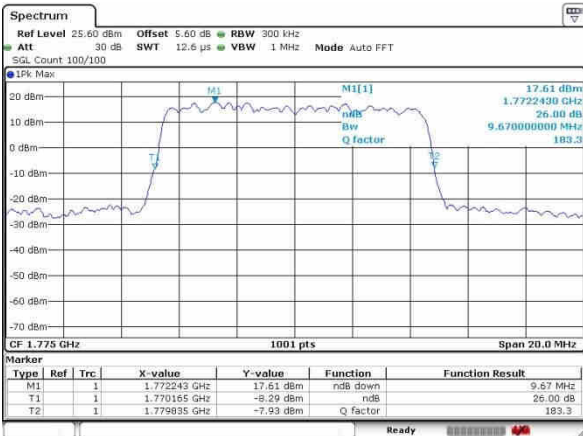

Highest Channel / 5MHz / QPSK

Date: 24.OCT.2016 14:09:51

Highest Channel / 5MHz / 16QAM

Date: 24.OCT.2016 14:10:17

LTE Band 66

Lowest Channel / 10MHz / QPSK

Date: 24.OCT.2016 14:17:36

Lowest Channel / 10MHz / 16QAM

Date: 24.OCT.2016 14:16:38

Middle Channel / 10MHz / QPSK

Date: 24.OCT.2016 14:40:48

Middle Channel / 10MHz / 16QAM

Date: 24.OCT.2016 14:38:38

Highest Channel / 10MHz / QPSK

Date: 24.OCT.2016 14:42:57

Highest Channel / 10MHz / 16QAM

Date: 24.OCT.2016 14:43:48

LTE Band 66

Lowest Channel / 15MHz / QPSK

Date: 24.OCT.2016 15:02:21

Lowest Channel / 15MHz / 16QAM

Date: 24.OCT.2016 15:01:39

Middle Channel / 15MHz / QPSK

Date: 24.OCT.2016 15:16:08