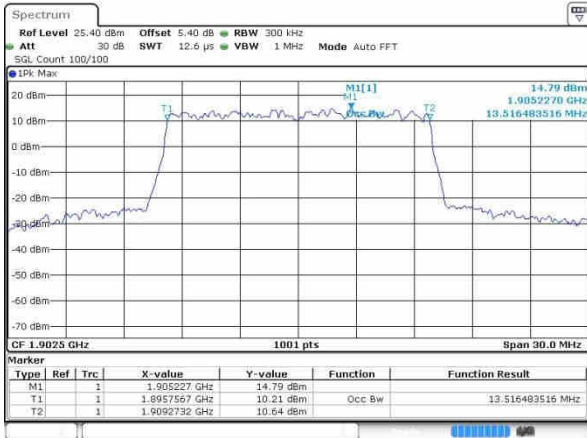

Date: 20 OCT 2016 00:28:26

Middle Channel / 15MHz / QPSK

Date: 20 OCT 2016 00:33:20

Middle Channel / 15MHz / 16QAM

Date: 20 OCT 2016 00:33:30

Highest Channel / 15MHz / QPSK

Date: 20 OCT 2016 00:35:52

Highest Channel / 15MHz / 16QAM