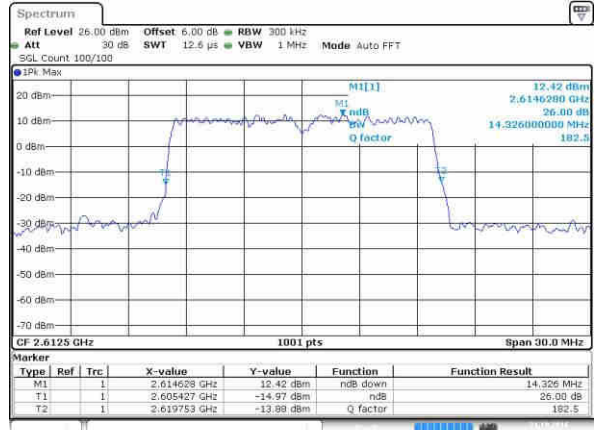

Highest Channel / 15MHz / QPSK

Date: 21.OCT.2016 21:14:43

Highest Channel / 15MHz / 16QAM

Date: 21.OCT.2016 21:15:51

LTE Band 38

Lowest Channel / 20MHz / QPSK

Date: 21.OCT.2016 21:16:22

Lowest Channel / 20MHz / 16QAM