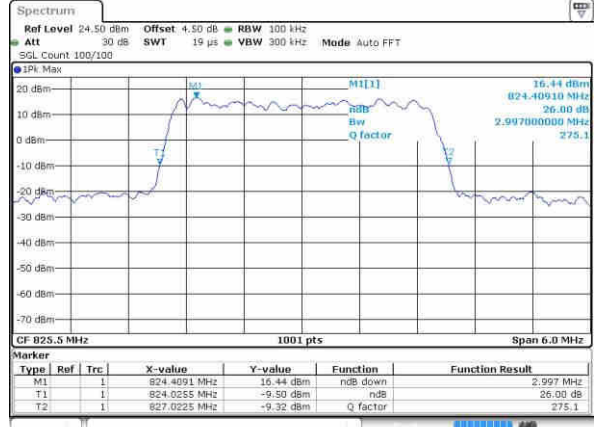

Date: 22.OCT.2016 01:47:48

LTE Band 26

Lowest Channel / 3MHz / QPSK

Date: 22.OCT.2016 02:07:16

Lowest Channel / 3MHz / 16QAM

Date: 22.OCT.2016 02:08:20

Middle Channel / 3MHz / QPSK

Date: 22.OCT.2016 02:10:33

Middle Channel / 3MHz / 16QAM

Date: 22.OCT.2016 02:09:14

Highest Channel / 3MHz / QPSK

Date: 22.OCT.2016 02:11:05

Highest Channel / 3MHz / 16QAM

Date: 22.OCT.2016 02:12:01

LTE Band 26

Lowest Channel / 5MHz / QPSK