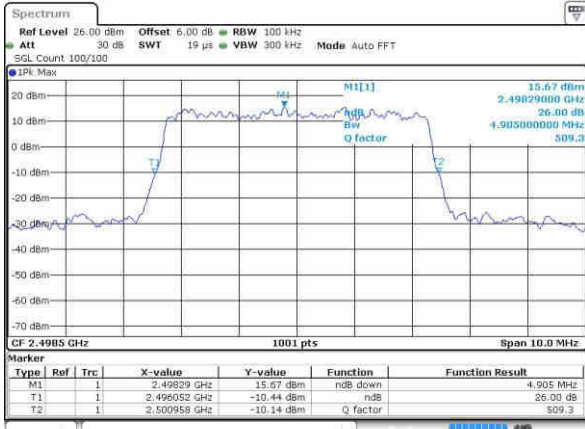

LTE Band 41

Lowest Channel / 5MHz / QPSK

Date: 23.OCT.2016 22:57:49