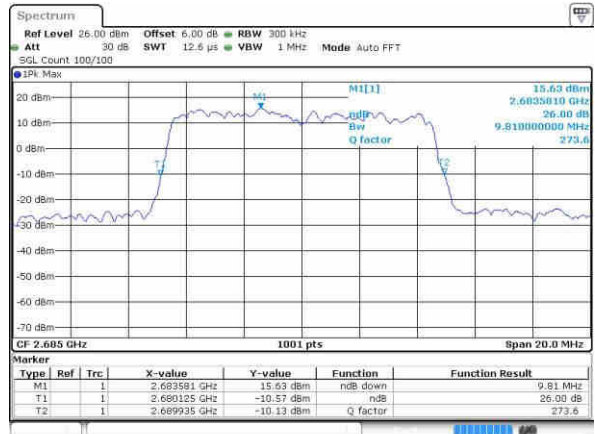

Highest Channel / 10MHz / 16QAM

Date: 23.OCT.2016 23.03.20