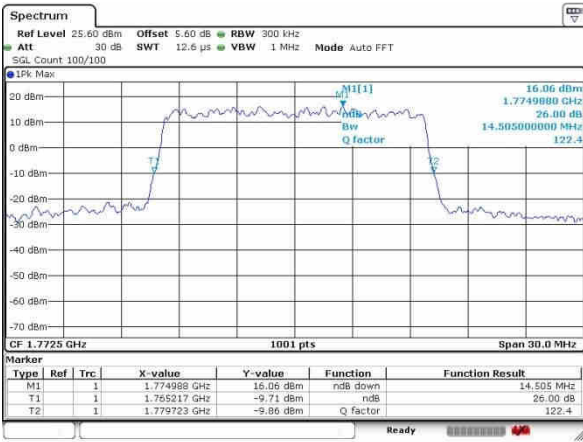

Date: 24.OCT.2016 14:43:48

LTE Band 66

Lowest Channel / 15MHz / QPSK

Date: 24.OCT.2016 15:02:21

Lowest Channel / 15MHz / 16QAM

Date: 24.OCT.2016 15:01:39

Middle Channel / 15MHz / QPSK

Date: 24.OCT.2016 15:16:08

Middle Channel / 15MHz / 16QAM

Date: 24.OCT.2016 15:16:53

Highest Channel / 15MHz / QPSK

Date: 24.OCT.2016 15:31:46

Highest Channel / 15MHz / 16QAM

Date: 24.OCT.2016 15:29:38

LTE Band 66

Lowest Channel / 20MHz / QPSK