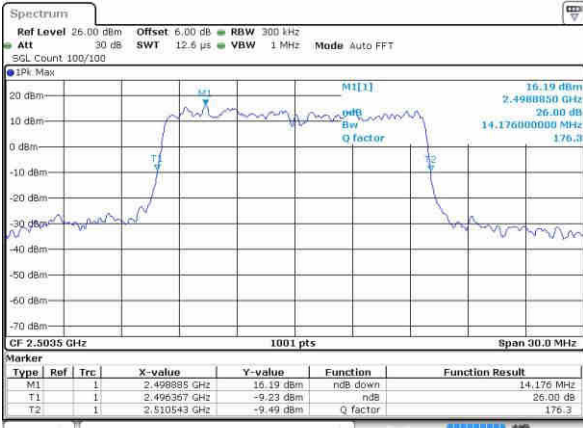

Date: 23.OCT.2016 23.03.42

Highest Channel / 10MHz / 16QAM

Date: 23.OCT.2016 23.03.20

LTE Band 41

Lowest Channel / 15MHz / QPSK

Date: 23 OCT 2016 23 05 23

Lowest Channel / 15MHz / 16QAM

Date: 23 OCT 2016 23 05 45