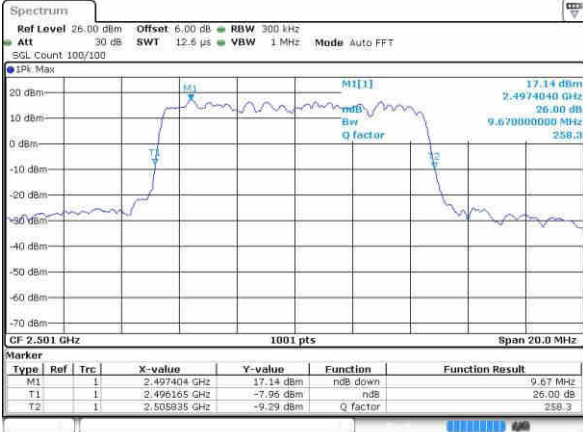

Middle Channel / 5MHz / 16QAM

Date: 23.OCT.2016 22:58:53

Highest Channel / 5MHz / QPSK

Date: 23.OCT.2016 22:58:48

Highest Channel / 5MHz / 16QAM

Date: 23.OCT.2016 23:00:13

LTE Band 41

Lowest Channel / 10MHz / QPSK