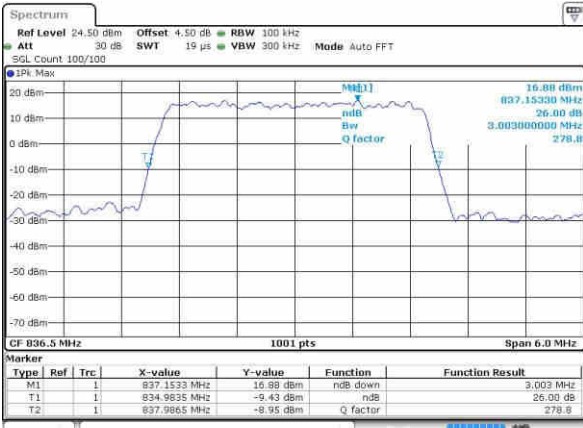

Date: 22.OCT.2016 01:47:48

LTE Band 26

Lowest Channel / 3MHz / QPSK

Date: 22.OCT.2016 02:07:16

Lowest Channel / 3MHz / 16QAM

Date: 22.OCT.2016 02:08:20

Middle Channel / 3MHz / QPSK

Date: 22.OCT.2016 02:10:33

Middle Channel / 3MHz / 16QAM

Date: 22.OCT.2016 02:09:14

Highest Channel / 3MHz / QPSK

Date: 22.OCT.2016 02:11:05

Highest Channel / 3MHz / 16QAM

Date: 22.OCT.2016 02:12:01

LTE Band 26

Lowest Channel / 5MHz / QPSK