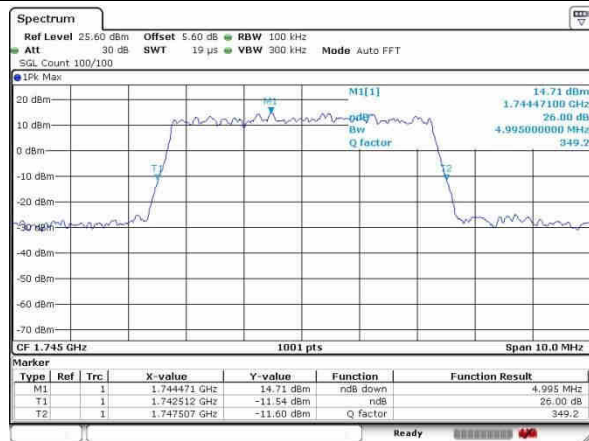

Date: 3.NOV.2016 10:50:45

Middle Channel / 3MHz / 16QAM

Date: 3.NOV.2016 10:51:04

Highest Channel / 3MHz / QPSK

Date: 3.NOV.2016 10:58:39

Highest Channel / 3MHz / 16QAM

Date: 3.NOV.2016 10:58:19

LTE Band 66

Lowest Channel / 5MHz / QPSK

Date: 24.OCT.2016 12:00:01

Lowest Channel / 5MHz / 16QAM

Date: 24.OCT.2016 11:59:32

Middle Channel / 5MHz / QPSK

Date: 24.OCT.2016 13:50:20

Middle Channel / 5MHz / 16QAM

Date: 24.OCT.2016 13:51:01

Highest Channel / 5MHz / QPSK

Date: 24.OCT.2016 14:09:51

Highest Channel / 5MHz / 16QAM

Date: 24.OCT.2016 14:10:17

LTE Band 66

Lowest Channel / 10MHz / QPSK

Date: 24.OCT.2016 14:17:36

Lowest Channel / 10MHz / 16QAM