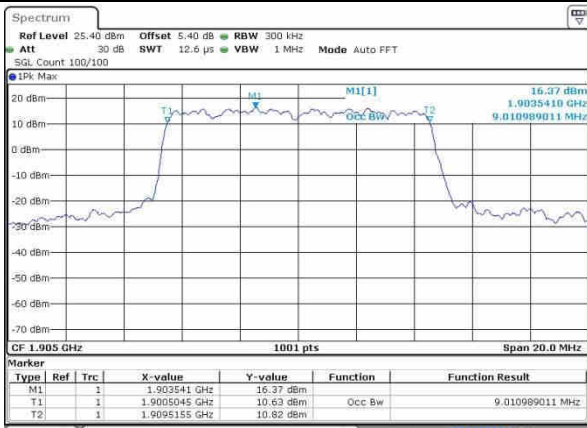

Date: 20 OCT 2016 00:00:01

Middle Channel / 5MHz / 16QAM

Date: 20 OCT 2016 00:00:12

Highest Channel / 5MHz / QPSK

Date: 20 OCT 2016 00:02:33

Highest Channel / 5MHz / 16QAM

Date: 20 OCT 2016 00:02:44

LTE Band 2

Lowest Channel / 10MHz / QPSK

Date: 20 OCT 2016 00:09:37

Lowest Channel / 10MHz / 16QAM

Date: 20 OCT 2016 00:09:47

Middle Channel / 10MHz / QPSK

Date: 20 OCT 2016 00:16:40

Middle Channel / 10MHz / 16QAM

Date: 20 OCT 2016 00:16:50

Highest Channel / 10MHz / QPSK

Date: 20 OCT 2016 00:19:12

Highest Channel / 10MHz / 16QAM

Date: 20 OCT 2016 00:19:22

LTE Band 2

Lowest Channel / 15MHz / QPSK

Date: 20 OCT 2016 00:28:16

Lowest Channel / 15MHz / 16QAM