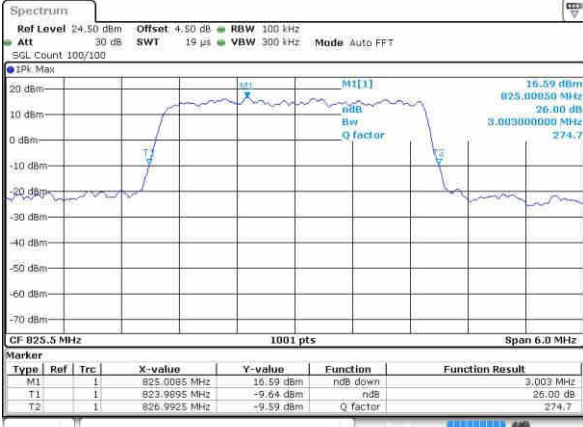

LTE Band 26

Lowest Channel / 3MHz / QPSK

Date: 22.OCT.2016 02:07:16