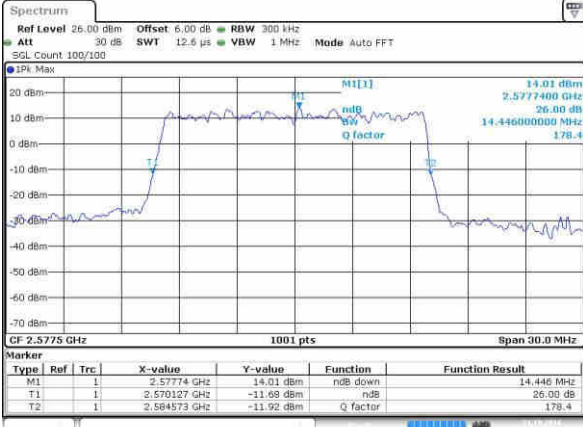

LTE Band 38

Lowest Channel / 15MHz / QPSK

Date: 21.OCT.2016 21:13:56