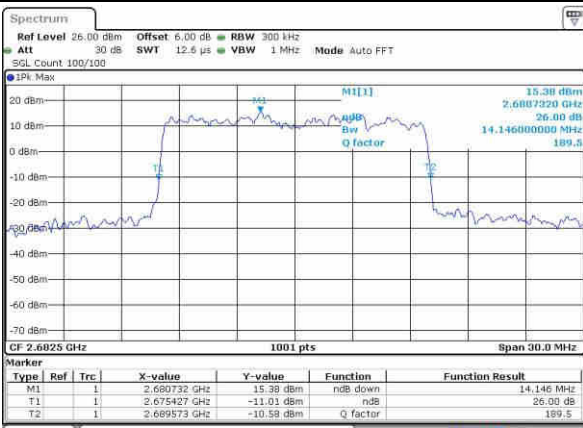

Date: 23.OCT.2016 23.03.42

Highest Channel / 10MHz / 16QAM

Date: 23.OCT.2016 23.03.20

LTE Band 41

Lowest Channel / 15MHz / QPSK

Date: 23 OCT 2016 23 05 23

Lowest Channel / 15MHz / 16QAM

Date: 23 OCT 2016 23 05 45

Middle Channel / 15MHz / QPSK

Date: 23 OCT 2016 23 08 16

Middle Channel / 15MHz / 16QAM

Date: 23 OCT 2016 23 07 02

Highest Channel / 15MHz / QPSK

Date: 23 OCT 2016 23 09 00

Highest Channel / 15MHz / 16QAM

Date: 23 OCT 2016 23 09 26