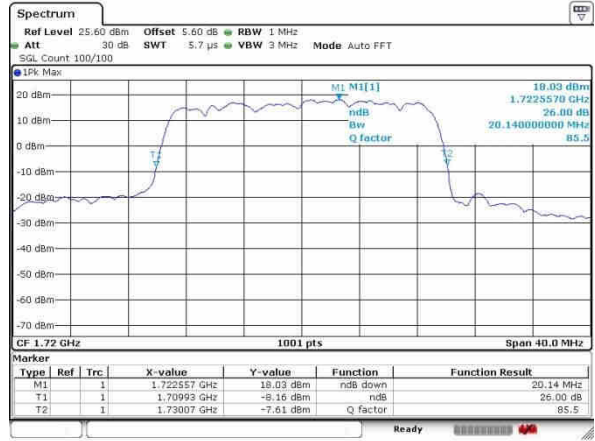

Lowest Channel / 20MHz / 16QAM

Date: 24.OCT.2016 15:43:27