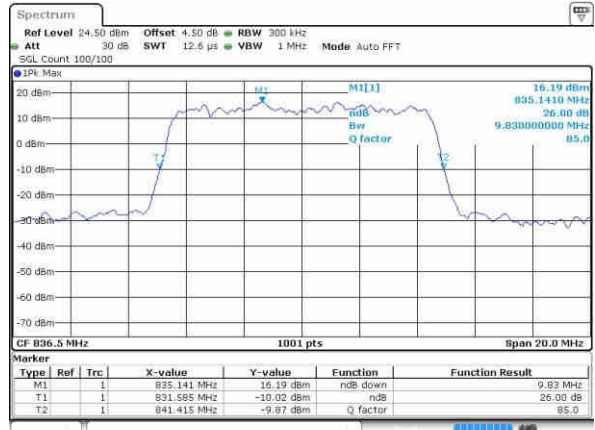

Middle Channel / 10MHz / 16QAM

Date: 22.OCT.2016 02:58:59