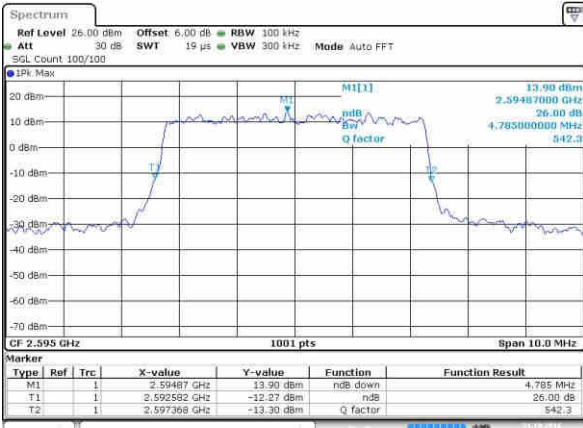

Middle Channel / 5MHz / QPSK

Date: 21.OCT.2016 21:08:45