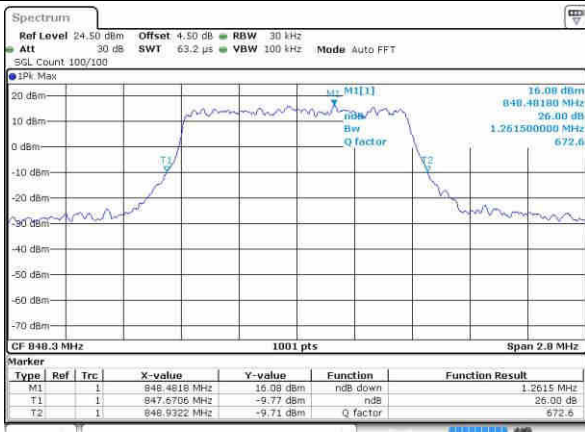

Date: 21 OCT 2016 17:24:13

Highest Channel / 20MHz / 16QAM

Date: 21 OCT 2016 17:24:03

LTE Band 26

Lowest Channel / 1.4MHz / QPSK

Date: 22.OCT.2016 01:43:26

Lowest Channel / 1.4MHz / 16QAM

Date: 22.OCT.2016 01:43:53

Middle Channel / 1.4MHz / QPSK

Date: 22.OCT.2016 01:45:54

Middle Channel / 1.4MHz / 16QAM

Date: 22.OCT.2016 01:45:26

Highest Channel / 1.4MHz / QPSK

Date: 22.OCT.2016 01:47:05

Highest Channel / 1.4MHz / 16QAM