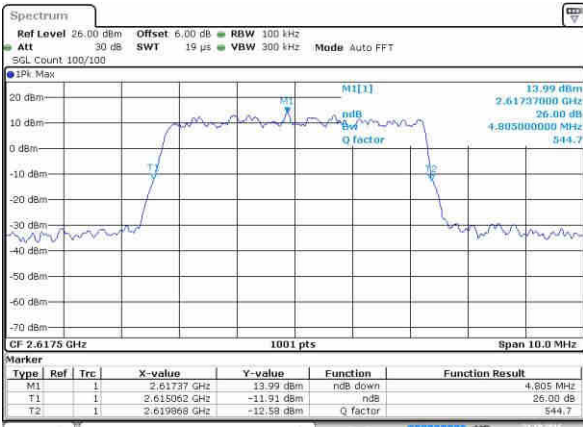

Date: 22.OCT.2016 03:17:01

Highest Channel / 15MHz / QPSK

Date: 22.OCT.2016 03:18:21

Highest Channel / 15MHz / 16QAM

Date: 22.OCT.2016 03:18:47

LTE Band 38

Lowest Channel / 5MHz / QPSK

Date: 21.OCT.2016 21:07:58

Lowest Channel / 5MHz / 16QAM

Date: 21.OCT.2016 21:09:38

Middle Channel / 5MHz / QPSK

Date: 21.OCT.2016 21:08:45

Middle Channel / 5MHz / 16QAM

Date: 21.OCT.2016 21:09:58

Highest Channel / 5MHz / QPSK

Date: 21.OCT.2016 21:09:08

Highest Channel / 5MHz / 16QAM

Date: 21.OCT.2016 21:10:18

LTE Band 38

Lowest Channel / 10MHz / QPSK

Date: 21.OCT.2016 21:11:37

Lowest Channel / 10MHz / 16QAM

Date: 21.OCT.2016 21:12:41

Middle Channel / 10MHz / QPSK