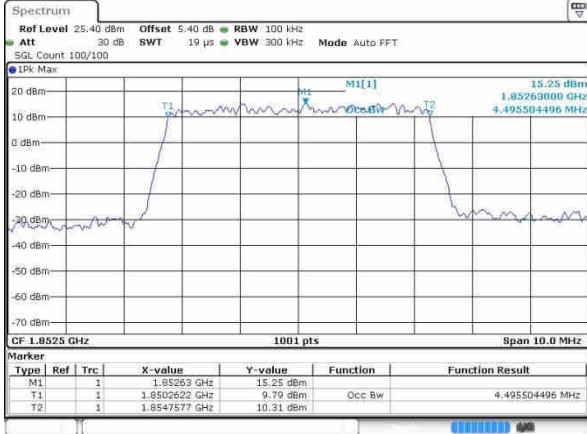

Highest Channel / 3MHz / 16QAM

Date: 19.OCT.2016 23:46:04

LTE Band 2

Lowest Channel / 5MHz / QPSK

Date: 19 OCT 2016 23:52:58

Lowest Channel / 5MHz / 16QAM

Date: 19 OCT 2016 23:53:08

Middle Channel / 5MHz / QPSK