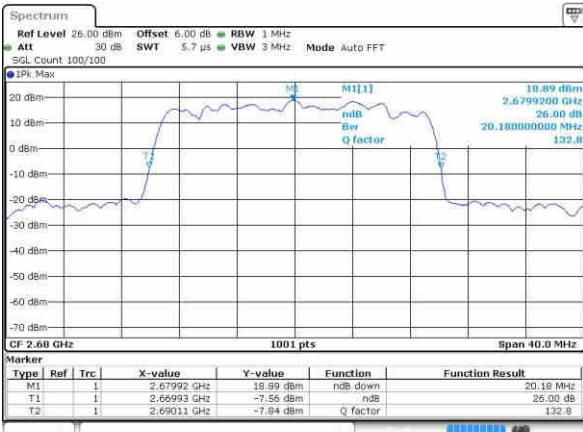

LTE Band 41

Lowest Channel / 20MHz / QPSK

Date: 23.OCT.2016 23:12:41

Lowest Channel / 20MHz / 16QAM

Date: 23.OCT.2016 23:11:12

Middle Channel / 20MHz / QPSK

Date: 23.OCT.2016 23:13:32

Middle Channel / 20MHz / 16QAM

Date: 23.OCT.2016 23:14:35

Highest Channel / 20MHz / QPSK

Date: 23.OCT.2016 23:16:04

Highest Channel / 20MHz / 16QAM

Date: 23.OCT.2016 23:15:30

LTE Band 66

Lowest Channel / 1.4MHz / QPSK

Date: 3.NOV.2016 10:00:32