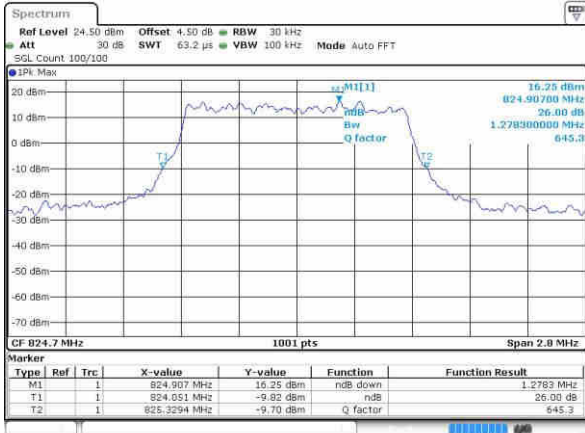

Date: 21 OCT 2016 17:24:13

Highest Channel / 20MHz / 16QAM

Date: 21 OCT 2016 17:24:03

LTE Band 26

Lowest Channel / 1.4MHz / QPSK

Date: 22.OCT.2016 01:43:26

Lowest Channel / 1.4MHz / 16QAM

Date: 22.OCT.2016 01:43:53