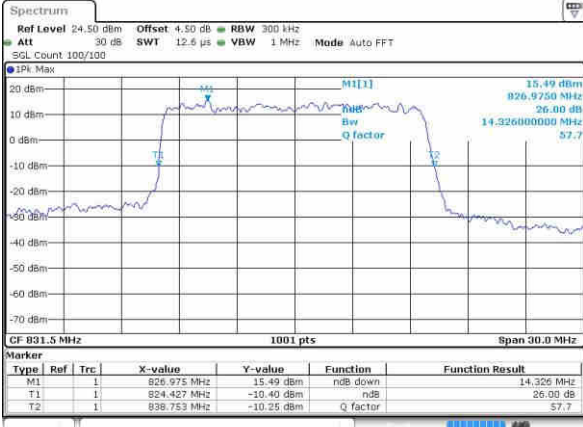

Date: 22.OCT.2016 02:41:25

Highest Channel / 5MHz / 16QAM

Date: 22.OCT.2016 02:41:47

LTE Band 26

Lowest Channel / 10MHz / QPSK

Date: 22.OCT.2016 02:53:48

Lowest Channel / 10MHz / 16QAM

Date: 22.OCT.2016 02:54:48

Middle Channel / 10MHz / QPSK

Date: 22.OCT.2016 02:58:45

Middle Channel / 10MHz / 16QAM

Date: 22.OCT.2016 02:58:59

Highest Channel / 10MHz / QPSK

Date: 22.OCT.2016 02:57:59

Highest Channel / 10MHz / 16QAM

Date: 22.OCT.2016 02:58:32

LTE Band 26

Lowest Channel / 15MHz / QPSK

Date: 22.OCT.2016 03:15:58

Lowest Channel / 15MHz / 16QAM

Date: 22.OCT.2016 03:16:22

Middle Channel / 15MHz / QPSK

Date: 22.OCT.2016 03:17:28

Middle Channel / 15MHz / 16QAM