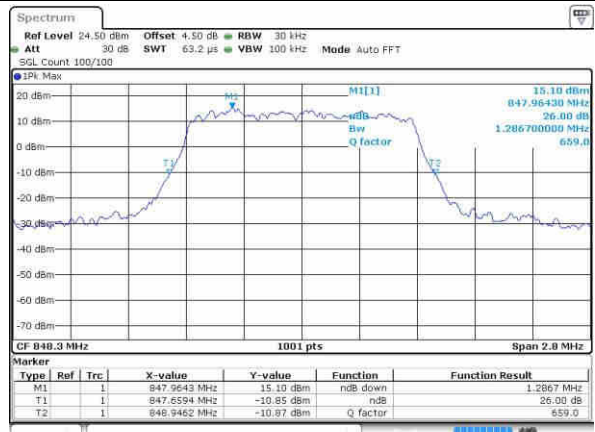

Date: 21 OCT 2016 17:24:13

Highest Channel / 20MHz / 16QAM

Date: 21 OCT 2016 17:24:03

LTE Band 26

Lowest Channel / 1.4MHz / QPSK

Date: 22.OCT.2016 01:43:26

Lowest Channel / 1.4MHz / 16QAM

Date: 22.OCT.2016 01:43:53

Middle Channel / 1.4MHz / QPSK

Date: 22.OCT.2016 01:45:54

Middle Channel / 1.4MHz / 16QAM

Date: 22.OCT.2016 01:45:26

Highest Channel / 1.4MHz / QPSK

Date: 22.OCT.2016 01:47:05

Highest Channel / 1.4MHz / 16QAM

Date: 22.OCT.2016 01:47:48

LTE Band 26

Lowest Channel / 3MHz / QPSK

Date: 22.OCT.2016 02:07:16

Lowest Channel / 3MHz / 16QAM

Date: 22.OCT.2016 02:08:20

Middle Channel / 3MHz / QPSK

Date: 22.OCT.2016 02:10:33

Middle Channel / 3MHz / 16QAM

Date: 22.OCT.2016 02:09:14

Highest Channel / 3MHz / QPSK

Date: 22.OCT.2016 02:11:05

Highest Channel / 3MHz / 16QAM

Date: 22.OCT.2016 02:12:01

LTE Band 26

Lowest Channel / 5MHz / QPSK