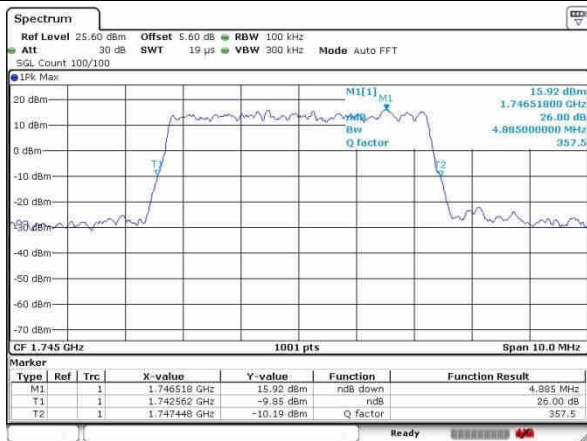

Date: 3.NOV.2016 10:50:45

Middle Channel / 3MHz / 16QAM

Date: 3.NOV.2016 10:51:04

Highest Channel / 3MHz / QPSK

Date: 3.NOV.2016 10:58:39

Highest Channel / 3MHz / 16QAM

Date: 3.NOV.2016 10:58:19

LTE Band 66

Lowest Channel / 5MHz / QPSK

Date: 24.OCT.2016 12:00:01

Lowest Channel / 5MHz / 16QAM

Date: 24.OCT.2016 11:59:32

Middle Channel / 5MHz / QPSK

Date: 24.OCT.2016 13:50:20

Middle Channel / 5MHz / 16QAM

Date: 24.OCT.2016 13:51:01

Highest Channel / 5MHz / QPSK

Date: 24.OCT.2016 14:09:51

Highest Channel / 5MHz / 16QAM

Date: 24.OCT.2016 14:10:17

LTE Band 66

Lowest Channel / 10MHz / QPSK

Date: 24.OCT.2016 14:17:36

Lowest Channel / 10MHz / 16QAM