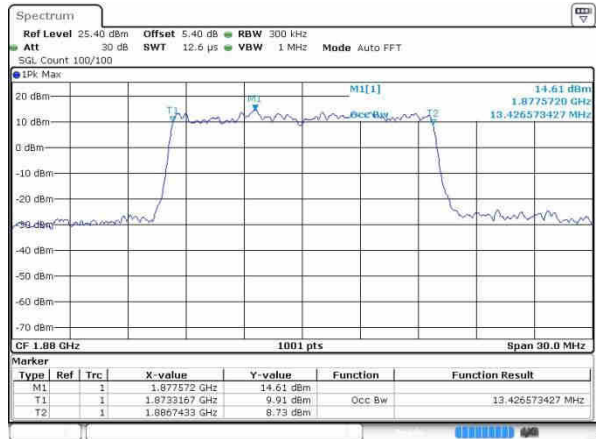

Middle Channel / 15MHz / 16QAM

Date: 20 OCT 2016 00:33:30