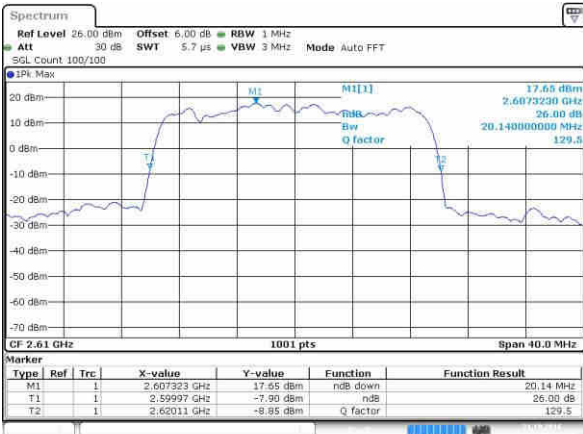

Highest Channel / 15MHz / QPSK

Date: 21.OCT.2016 21:14:43

Highest Channel / 15MHz / 16QAM

Date: 21.OCT.2016 21:15:51

LTE Band 38

Lowest Channel / 20MHz / QPSK

Date: 21.OCT.2016 21:16:22

Lowest Channel / 20MHz / 16QAM

Date: 21.OCT.2016 21:17:58

Middle Channel / 20MHz / QPSK

Date: 21.OCT.2016 21:16:48

Middle Channel / 20MHz / 16QAM

Date: 21.OCT.2016 21:18:19

Highest Channel / 20MHz / QPSK

Date: 21.OCT.2016 21:17:28

Highest Channel / 20MHz / 16QAM