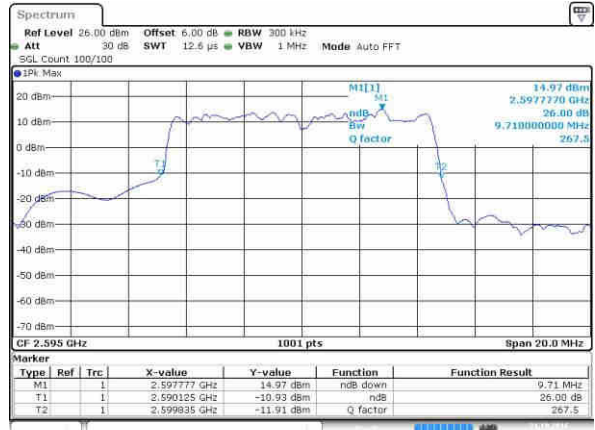

Highest Channel / 5MHz / 16QAM

Date: 21.OCT.2016 21:10:18

LTE Band 38

Lowest Channel / 10MHz / QPSK

Date: 21.OCT.2016 21:11:37

Lowest Channel / 10MHz / 16QAM

Date: 21.OCT.2016 21:12:41

Middle Channel / 10MHz / QPSK

Date: 21.OCT.2016 21:11:58

Middle Channel / 10MHz / 16QAM

Date: 21.OCT.2016 21:13:02

Highest Channel / 10MHz / QPSK

Date: 21.OCT.2016 21:12:18

Highest Channel / 10MHz / 16QAM

Date: 21.OCT.2016 21:13:21

LTE Band 38