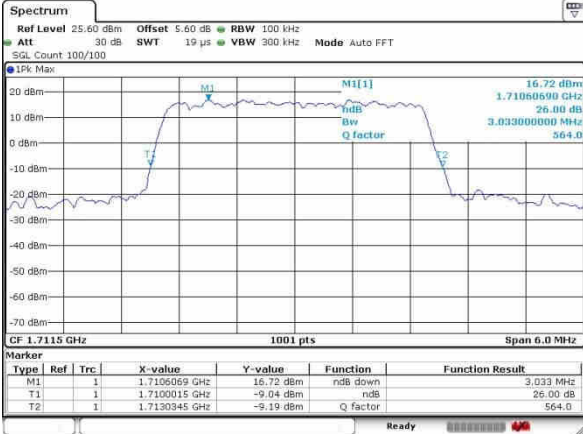

Highest Channel / 1.4MHz / 16QAM

Date: 3.NOV.2016 10:04:17

LTE Band 66

Lowest Channel / 3MHz / QPSK

Date: 3.NOV.2016 10:43:17

Lowest Channel / 3MHz / 16QAM

Date: 3.NOV.2016 10:42:54

Middle Channel / 3MHz / QPSK

Date: 3.NOV.2016 10:50:45

Middle Channel / 3MHz / 16QAM

Date: 3.NOV.2016 10:51:04

Highest Channel / 3MHz / QPSK

Date: 3.NOV.2016 10:58:39

Highest Channel / 3MHz / 16QAM

Date: 3.NOV.2016 10:58:19

LTE Band 66