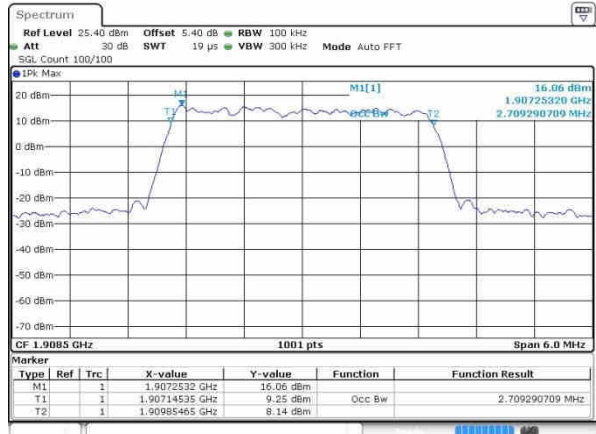

Highest Channel / 3MHz / 16QAM

Date: 19.OCT.2016 23:46:04