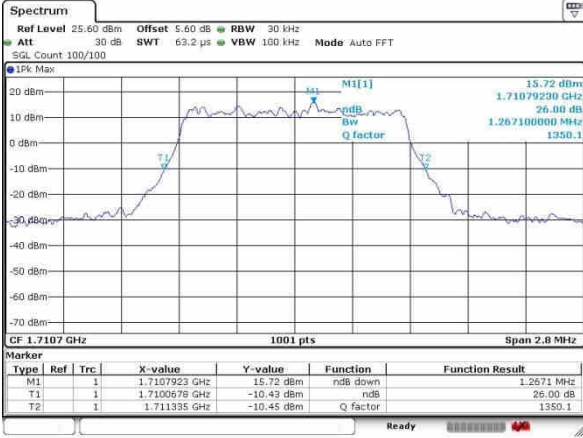

Date: 23.OCT.2016 23:14:35

Highest Channel / 20MHz / QPSK

Date: 23.OCT.2016 23:16:04

Highest Channel / 20MHz / 16QAM

Date: 23.OCT.2016 23:15:30

LTE Band 66

Lowest Channel / 1.4MHz / QPSK

Date: 3.NOV.2016 10:00:32

Lowest Channel / 1.4MHz / 16QAM

Date: 3.NOV.2016 10:01:12

Middle Channel / 1.4MHz / QPSK

Date: 3.NOV.2016 10:01:37

Middle Channel / 1.4MHz / 16QAM

Date: 3.NOV.2016 10:01:54

Highest Channel / 1.4MHz / QPSK

Date: 3.NOV.2016 10:03:54