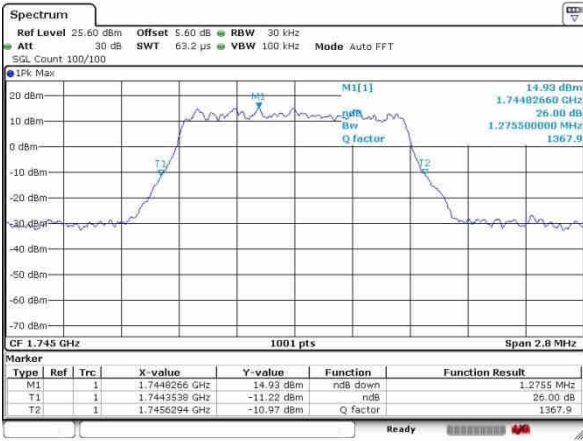

Middle Channel / 1.4MHz / QPSK

Date: 3.NOV.2016 10:01:37