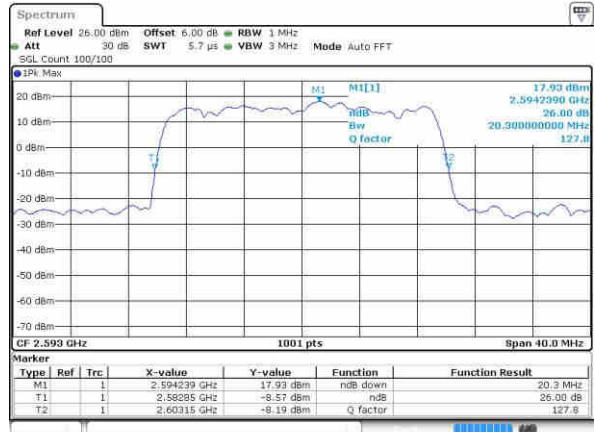

LTE Band 41

Lowest Channel / 20MHz / QPSK

Date: 23.OCT.2016 23:12:41

Lowest Channel / 20MHz / 16QAM

Date: 23.OCT.2016 23:11:12

Middle Channel / 20MHz / QPSK

Date: 23.OCT.2016 23:13:32

Middle Channel / 20MHz / 16QAM

Date: 23.OCT.2016 23:14:35

Highest Channel / 20MHz / QPSK

Date: 23.OCT.2016 23:16:04

Highest Channel / 20MHz / 16QAM

Date: 23.OCT.2016 23:15:30

LTE Band 66

Lowest Channel / 1.4MHz / QPSK

Date: 3.NOV.2016 10:00:32