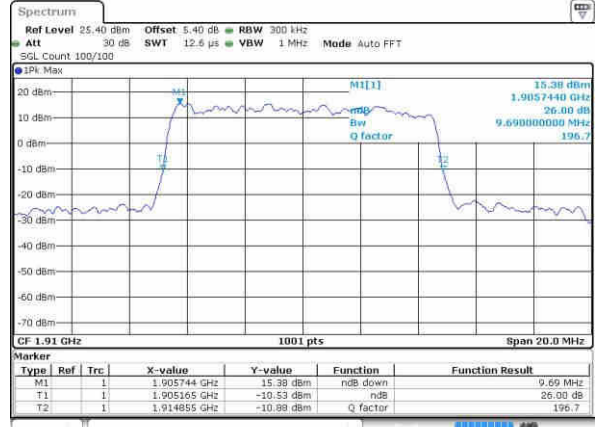

LTE Band 25

Highest Channel / 1.4MHz / QPSK

Date: 21 OCT 2016 17:52:14

Highest Channel / 1.4MHz / 16QAM

Date: 21 OCT 2016 17:52:03

Highest Channel / 3MHz / QPSK

Date: 21 OCT 2016 16:55:50

Highest Channel / 3MHz / 16QAM

Date: 21 OCT 2016 16:55:40

Highest Channel / 5MHz / QPSK

Date: 21 OCT 2016 17:02:58

Highest Channel / 5MHz / 16QAM

Date: 21 OCT 2016 17:02:45

LTE Band 25

Highest Channel / 10MHz / QPSK

Date: 21 OCT 2016 17:10:02

Highest Channel / 10MHz / 16QAM

Date: 21 OCT 2016 17:09:51

Highest Channel / 15MHz / QPSK

Date: 21 OCT 2016 17:17:08

Highest Channel / 15MHz / 16QAM

Date: 21 OCT 2016 17:18:57

Highest Channel / 20MHz / QPSK

Date: 21 OCT 2016 17:24:13

Highest Channel / 20MHz / 16QAM

Date: 21 OCT 2016 17:24:03

LTE Band 26

Lowest Channel / 1.4MHz / QPSK

Date: 22.OCT.2016 01:43:26

Lowest Channel / 1.4MHz / 16QAM

Date: 22.OCT.2016 01:43:53