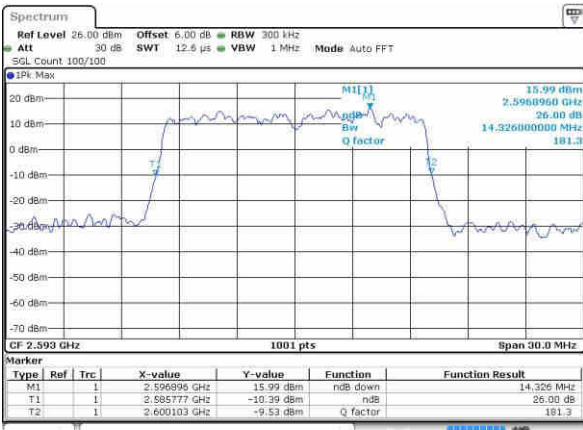

Middle Channel / 15MHz / QPSK

Date: 23 OCT 2016 23 08 16