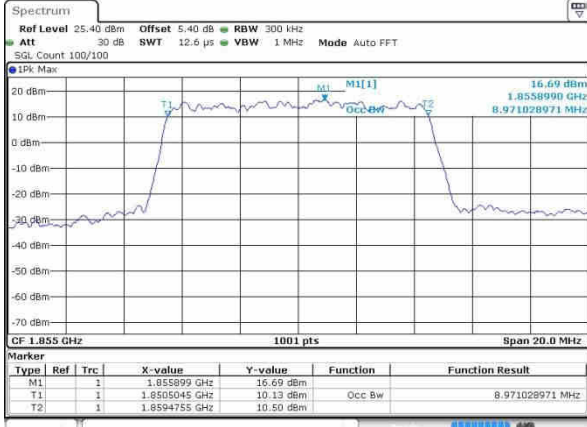

LTE Band 2

Lowest Channel / 10MHz / QPSK

Date: 20 OCT 2016 00:09:37