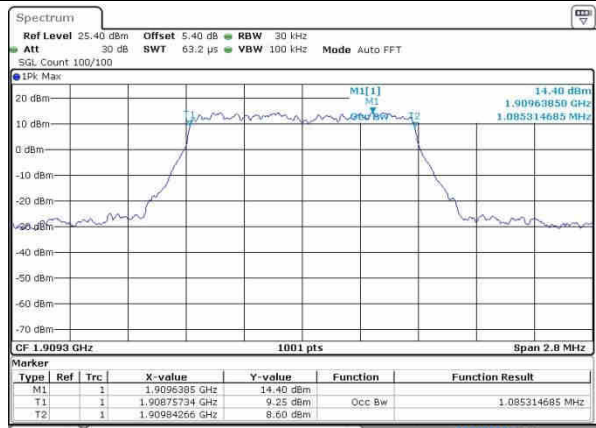

Highest Channel / 1.4MHz / 16QAM

Date: 19.OCT.2016 23:28:24