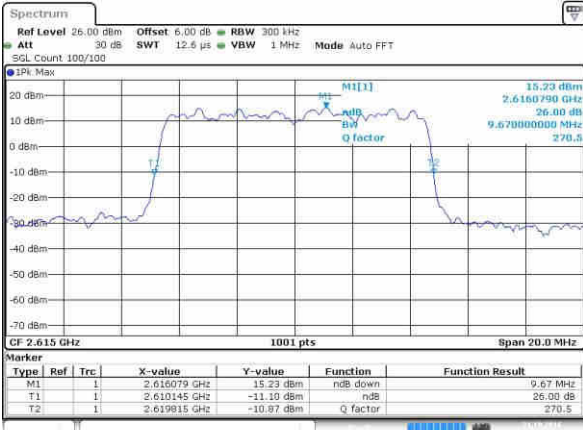

Highest Channel / 5MHz / 16QAM

Date: 21.OCT.2016 21:10:18

LTE Band 38

Lowest Channel / 10MHz / QPSK

Date: 21.OCT.2016 21:11:37

Lowest Channel / 10MHz / 16QAM

Date: 21.OCT.2016 21:12:41

Middle Channel / 10MHz / QPSK

Date: 21.OCT.2016 21:11:58

Middle Channel / 10MHz / 16QAM

Date: 21.OCT.2016 21:13:02

Highest Channel / 10MHz / QPSK

Date: 21.OCT.2016 21:12:18

Highest Channel / 10MHz / 16QAM

Date: 21.OCT.2016 21:13:21

LTE Band 38