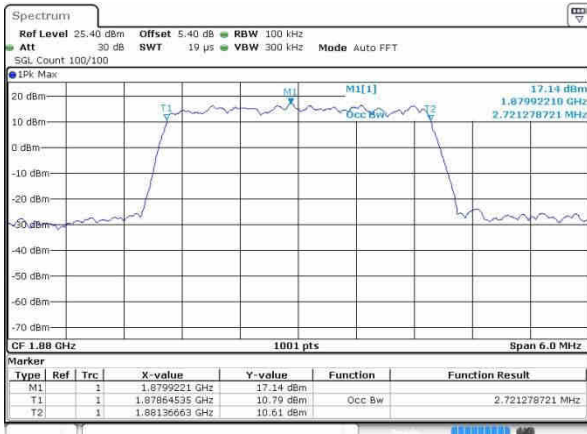

Middle Channel / 3MHz / QPSK

Date: 19.OCT.2016 23:43:22