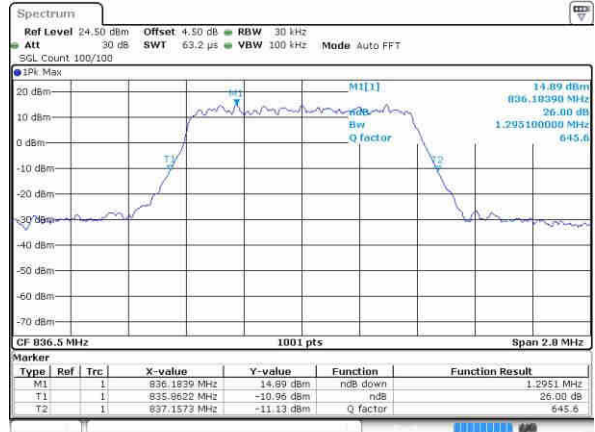

Middle Channel / 1.4MHz / 16QAM

Date: 22.OCT.2016 01:45:26