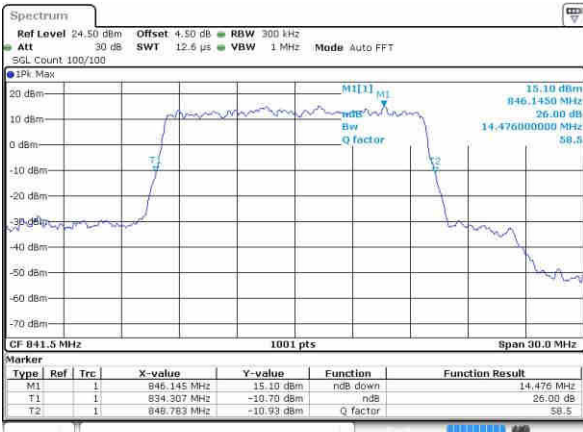

LTE Band 26

Lowest Channel / 15MHz / QPSK

Date: 22.OCT.2016 03:15:58

Lowest Channel / 15MHz / 16QAM

Date: 22.OCT.2016 03:16:22

Middle Channel / 15MHz / QPSK

Date: 22.OCT.2016 03:17:28

Middle Channel / 15MHz / 16QAM

Date: 22.OCT.2016 03:17:01

Highest Channel / 15MHz / QPSK

Date: 22.OCT.2016 03:18:21

Highest Channel / 15MHz / 16QAM

Date: 22.OCT.2016 03:18:47

LTE Band 38

Lowest Channel / 5MHz / QPSK

Date: 21.OCT.2016 21:07:58