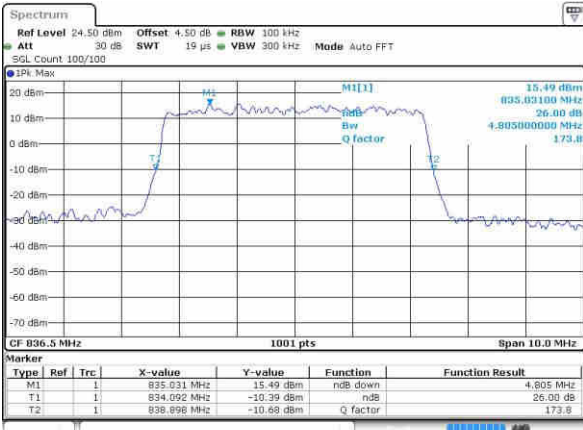

Middle Channel / 5MHz / QPSK

Date: 22.OCT.2016 02:41:02