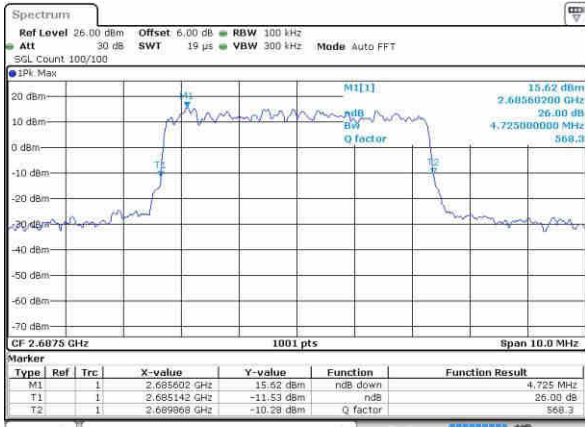

Date: 21.OCT.2016 21:18:40

LTE Band 41

Lowest Channel / 5MHz / QPSK

Date: 23.OCT.2016 22:57:49

Lowest Channel / 5MHz / 16QAM

Date: 23.OCT.2016 22:58:14

Middle Channel / 5MHz / QPSK

Date: 23.OCT.2016 22:58:15

Middle Channel / 5MHz / 16QAM

Date: 23.OCT.2016 22:58:53

Highest Channel / 5MHz / QPSK

Date: 23.OCT.2016 22:58:48

Highest Channel / 5MHz / 16QAM

Date: 23.OCT.2016 23:00:13

LTE Band 41

Lowest Channel / 10MHz / QPSK