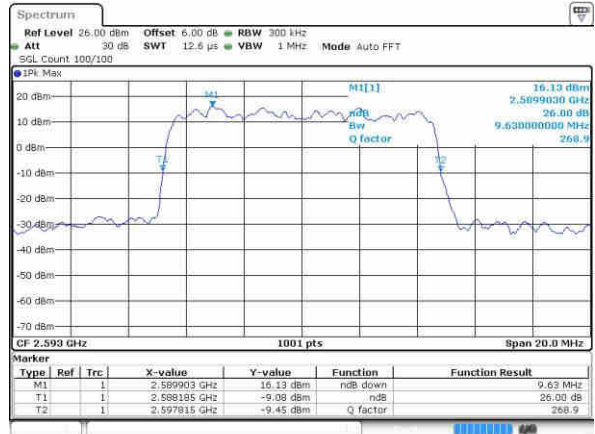

Middle Channel / 5MHz / 16QAM

Date: 23.OCT.2016 22:58:53

Highest Channel / 5MHz / QPSK

Date: 23.OCT.2016 22:58:48

Highest Channel / 5MHz / 16QAM

Date: 23.OCT.2016 23:00:13

LTE Band 41

Lowest Channel / 10MHz / QPSK

Date: 23.OCT.2016 23.01.40

Lowest Channel / 10MHz / 16QAM

Date: 23.OCT.2016 23.00.57

Middle Channel / 10MHz / QPSK

Date: 23.OCT.2016 23.02.13

Middle Channel / 10MHz / 16QAM

Date: 23.OCT.2016 23.02.46

Highest Channel / 10MHz / QPSK

Date: 23.OCT.2016 23.03.42

Highest Channel / 10MHz / 16QAM

Date: 23.OCT.2016 23.03.20

LTE Band 41

Lowest Channel / 15MHz / QPSK

Date: 23 OCT 2016 23 05 23

Lowest Channel / 15MHz / 16QAM

Date: 23 OCT 2016 23 05 45