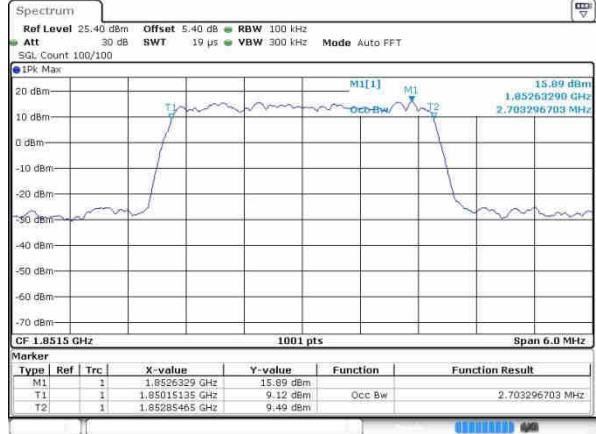

Lowest Channel / 3MHz / 16QAM

Date: 19.OCT.2016 23:36:28