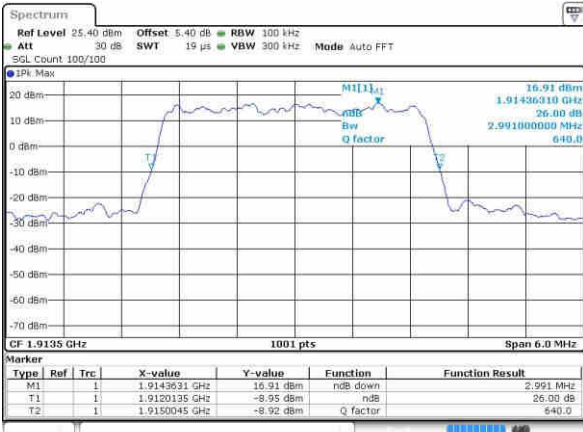

LTE Band 25

Highest Channel / 1.4MHz / QPSK

Date: 21 OCT 2016 17:52:14

Highest Channel / 1.4MHz / 16QAM

Date: 21 OCT 2016 17:52:03

Highest Channel / 3MHz / QPSK

Date: 21 OCT 2016 16:55:50

Highest Channel / 3MHz / 16QAM

Date: 21 OCT 2016 16:55:40

Highest Channel / 5MHz / QPSK

Date: 21 OCT 2016 17:02:58

Highest Channel / 5MHz / 16QAM

Date: 21 OCT 2016 17:02:45

LTE Band 25

Highest Channel / 10MHz / QPSK

Date: 21 OCT 2016 17:10:02