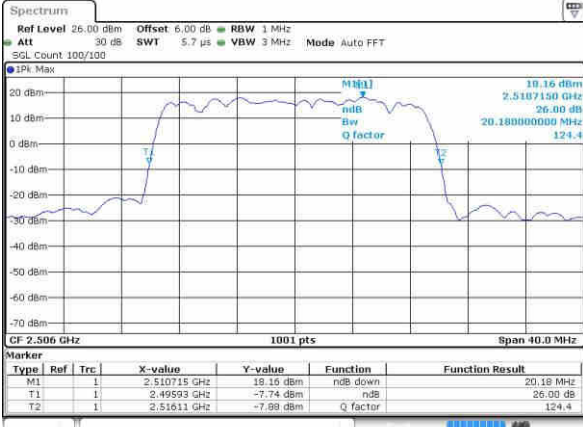

LTE Band 41

Lowest Channel / 20MHz / QPSK

Date: 23.OCT.2016 23:12:41