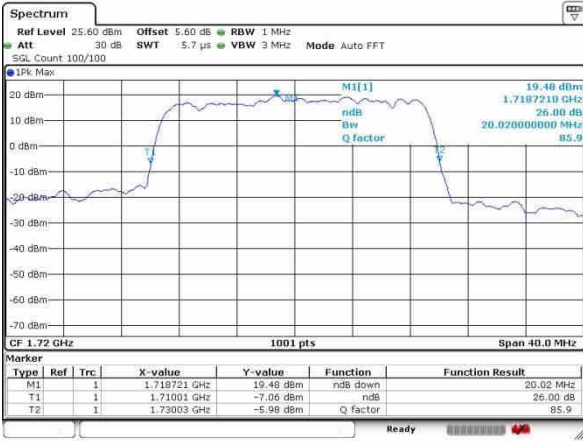

Date: 24.OCT.2016 14:43:48

LTE Band 66

Lowest Channel / 15MHz / QPSK

Date: 24.OCT.2016 15:02:21

Lowest Channel / 15MHz / 16QAM

Date: 24.OCT.2016 15:01:39

Middle Channel / 15MHz / QPSK

Date: 24.OCT.2016 15:16:08

Middle Channel / 15MHz / 16QAM

Date: 24.OCT.2016 15:16:53

Highest Channel / 15MHz / QPSK

Date: 24.OCT.2016 15:31:46

Highest Channel / 15MHz / 16QAM

Date: 24.OCT.2016 15:29:38

LTE Band 66

Lowest Channel / 20MHz / QPSK