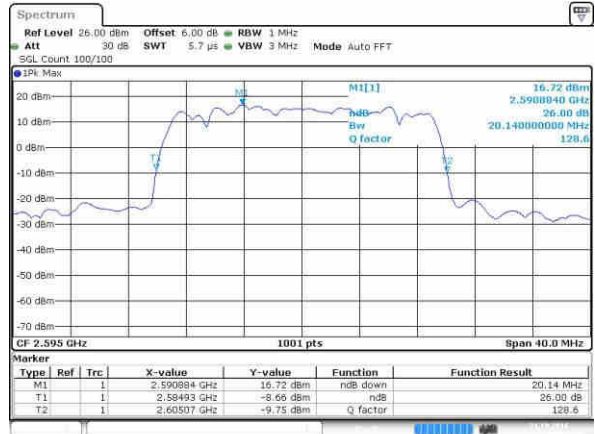

Middle Channel / 20MHz / 16QAM

Date: 21.OCT.2016 21:18:19