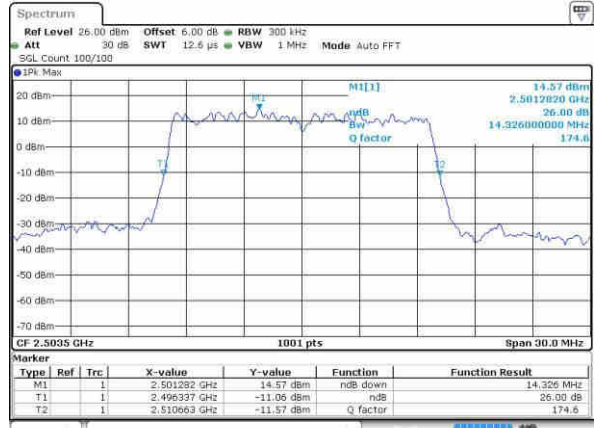

Date: 23.OCT.2016 23.03.42

Highest Channel / 10MHz / 16QAM

Date: 23.OCT.2016 23.03.20

LTE Band 41

Lowest Channel / 15MHz / QPSK

Date: 23 OCT 2016 23 05 23

Lowest Channel / 15MHz / 16QAM

Date: 23 OCT 2016 23 05 45