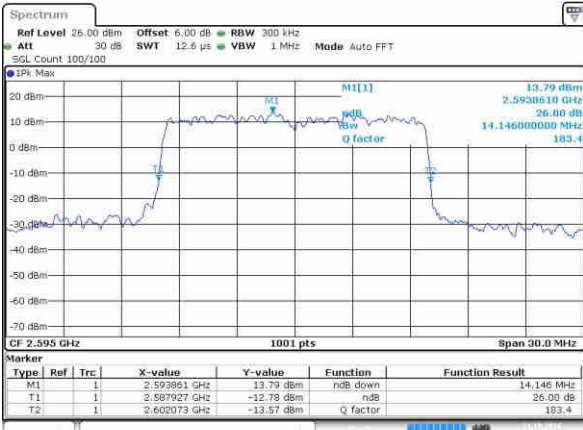

Date: 21.OCT.2016 21:11:58

Middle Channel / 10MHz / 16QAM

Date: 21.OCT.2016 21:13:02

Highest Channel / 10MHz / QPSK

Date: 21.OCT.2016 21:12:18

Highest Channel / 10MHz / 16QAM

Date: 21.OCT.2016 21:13:21

LTE Band 38

Lowest Channel / 15MHz / QPSK

Date: 21.OCT.2016 21:13:56

Lowest Channel / 15MHz / 16QAM

Date: 21.OCT.2016 21:15:09

Middle Channel / 15MHz / QPSK

Date: 21.OCT.2016 21:14:21

Middle Channel / 15MHz / 16QAM

Date: 21.OCT.2016 21:15:30

Highest Channel / 15MHz / QPSK

Date: 21.OCT.2016 21:14:43

Highest Channel / 15MHz / 16QAM

Date: 21.OCT.2016 21:15:51

LTE Band 38

Lowest Channel / 20MHz / QPSK

Date: 21.OCT.2016 21:16:22

Lowest Channel / 20MHz / 16QAM