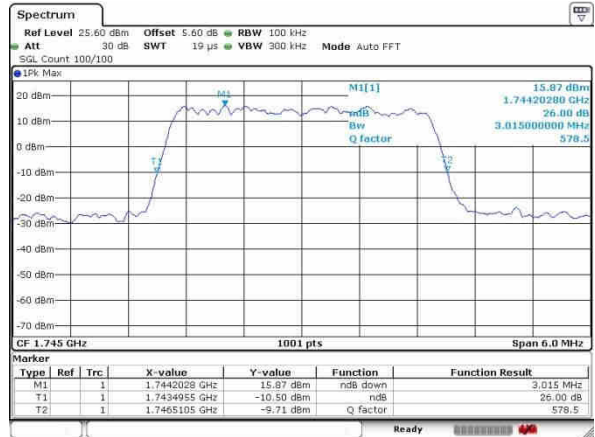

Highest Channel / 1.4MHz / 16QAM

Date: 3.NOV.2016 10:04:17

LTE Band 66

Lowest Channel / 3MHz / QPSK

Date: 3.NOV.2016 10:43:17

Lowest Channel / 3MHz / 16QAM

Date: 3.NOV.2016 10:42:54

Middle Channel / 3MHz / QPSK

Date: 3.NOV.2016 10:50:45

Middle Channel / 3MHz / 16QAM

Date: 3.NOV.2016 10:51:04

Highest Channel / 3MHz / QPSK

Date: 3.NOV.2016 10:58:39

Highest Channel / 3MHz / 16QAM

Date: 3.NOV.2016 10:58:19

LTE Band 66