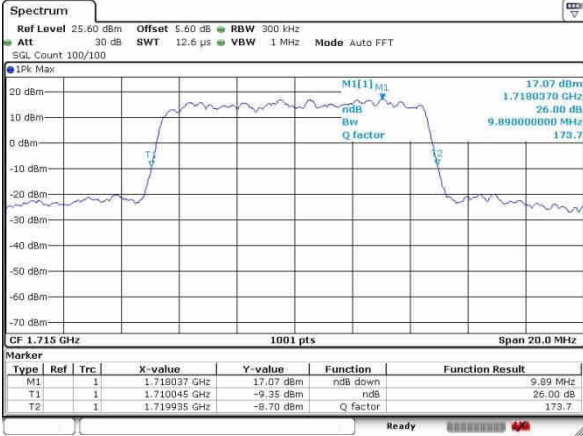

Highest Channel / 5MHz / QPSK

Date: 24.OCT.2016 14:09:51

Highest Channel / 5MHz / 16QAM

Date: 24.OCT.2016 14:10:17

LTE Band 66

Lowest Channel / 10MHz / QPSK

Date: 24.OCT.2016 14:17:36

Lowest Channel / 10MHz / 16QAM