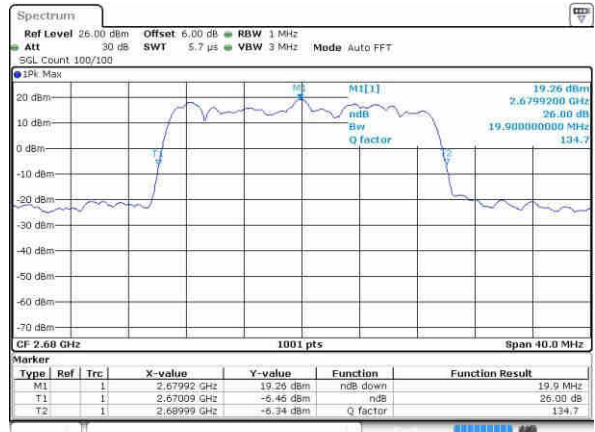

LTE Band 41

Lowest Channel / 20MHz / QPSK

Date: 23.OCT.2016 23:12:41

Lowest Channel / 20MHz / 16QAM

Date: 23.OCT.2016 23:11:12

Middle Channel / 20MHz / QPSK

Date: 23.OCT.2016 23:13:32

Middle Channel / 20MHz / 16QAM

Date: 23.OCT.2016 23:14:35

Highest Channel / 20MHz / QPSK

Date: 23.OCT.2016 23:16:04

Highest Channel / 20MHz / 16QAM

Date: 23.OCT.2016 23:15:30

LTE Band 66

Lowest Channel / 1.4MHz / QPSK

Date: 3.NOV.2016 10:00:32