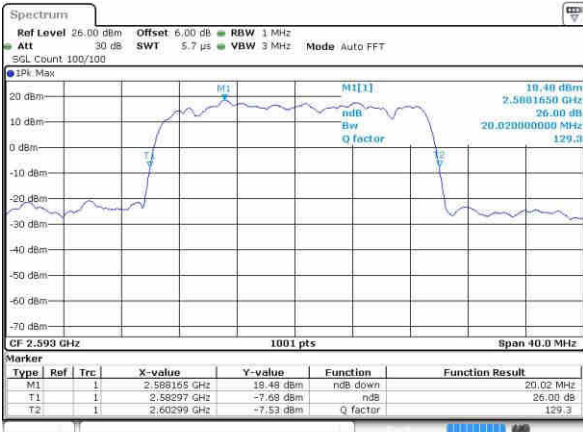

LTE Band 41

Lowest Channel / 20MHz / QPSK

Date: 23.OCT.2016 23:12:41

Lowest Channel / 20MHz / 16QAM

Date: 23.OCT.2016 23:11:12

Middle Channel / 20MHz / QPSK

Date: 23.OCT.2016 23:13:32

Middle Channel / 20MHz / 16QAM

Date: 23.OCT.2016 23:14:35

Highest Channel / 20MHz / QPSK

Date: 23.OCT.2016 23:16:04

Highest Channel / 20MHz / 16QAM

Date: 23.OCT.2016 23:15:30

LTE Band 66

Lowest Channel / 1.4MHz / QPSK

Date: 3.NOV.2016 10:00:32