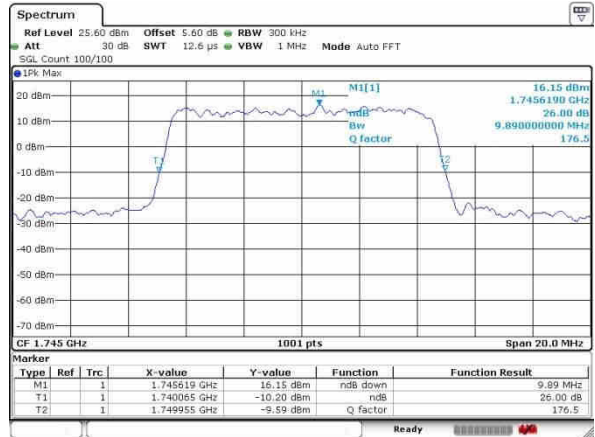

Middle Channel / 10MHz / 16QAM

Date: 24.OCT.2016 14:38:38