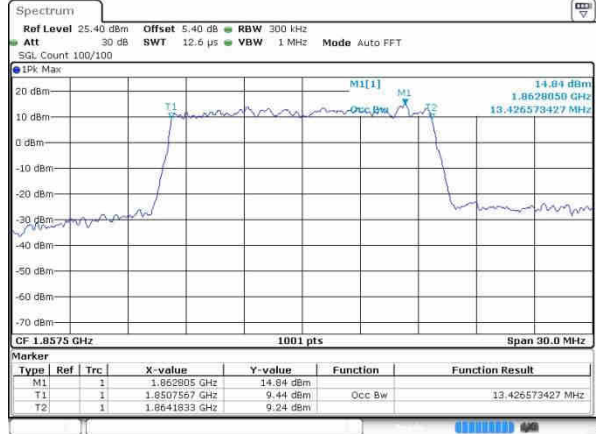

Highest Channel / 10MHz / QPSK

Date: 20 OCT 2016 00:19:12

Highest Channel / 10MHz / 16QAM

Date: 20 OCT 2016 00:19:22

LTE Band 2

Lowest Channel / 15MHz / QPSK

Date: 20 OCT 2016 00:28:16

Lowest Channel / 15MHz / 16QAM