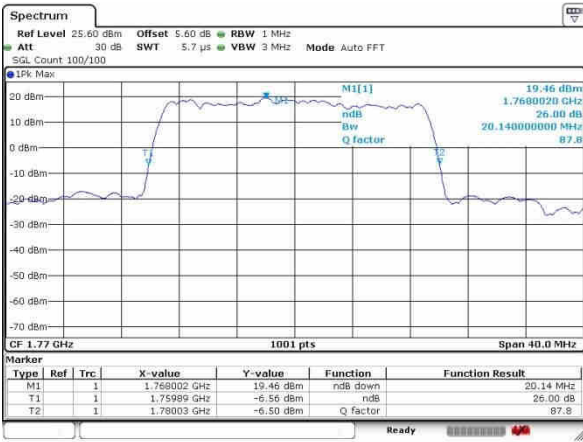

Middle Channel / 15MHz / 16QAM

Date: 24.OCT.2016 15:16:53

Highest Channel / 15MHz / QPSK

Date: 24.OCT.2016 15:31:46

Highest Channel / 15MHz / 16QAM

Date: 24.OCT.2016 15:29:38

LTE Band 66

Lowest Channel / 20MHz / QPSK

Date: 24.OCT.2016 15:43:03

Lowest Channel / 20MHz / 16QAM

Date: 24.OCT.2016 15:43:27

Middle Channel / 20MHz / QPSK

Date: 24.OCT.2016 15:52:59

Middle Channel / 20MHz / 16QAM

Date: 24.OCT.2016 15:52:18

Highest Channel / 20MHz / QPSK

Date: 24.OCT.2016 16:09:22

Highest Channel / 20MHz / 16QAM

Date: 24.OCT.2016 16:10:14

Occupied Bandwidth

Mode	LTE Band 2 : 99%OBW(MHz)											
	1.4MHz		3MHz		5MHz		10MHz		15MHz		20MHz	
Mod.	QPSK	16QAM	QPSK	16QAM	QPSK	16QAM	QPSK	16QAM	QPSK	16QAM	QPSK	16QAM
Lowest CH	1.08	1.10	2.70	2.70	4.50	4.46	8.97	8.99	13.43	13.43	18.22	18.34
Middle CH	1.09	1.10	2.72	2.71	4.49	4.47	9.09	8.95	13.37	13.43	18.30	17.98
Highest CH	1.10	1.09	2.73	2.71	4.49	4.51	9.01	8.99	13.52	13.43	18.30	18.26