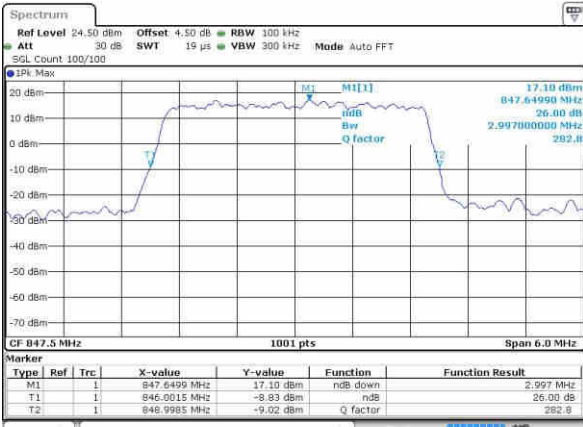

Date: 22.OCT.2016 01:47:48

LTE Band 26

Lowest Channel / 3MHz / QPSK

Date: 22.OCT.2016 02:07:16

Lowest Channel / 3MHz / 16QAM

Date: 22.OCT.2016 02:08:20

Middle Channel / 3MHz / QPSK

Date: 22.OCT.2016 02:10:33

Middle Channel / 3MHz / 16QAM

Date: 22.OCT.2016 02:09:14

Highest Channel / 3MHz / QPSK

Date: 22.OCT.2016 02:11:05

Highest Channel / 3MHz / 16QAM

Date: 22.OCT.2016 02:12:01

LTE Band 26

Lowest Channel / 5MHz / QPSK