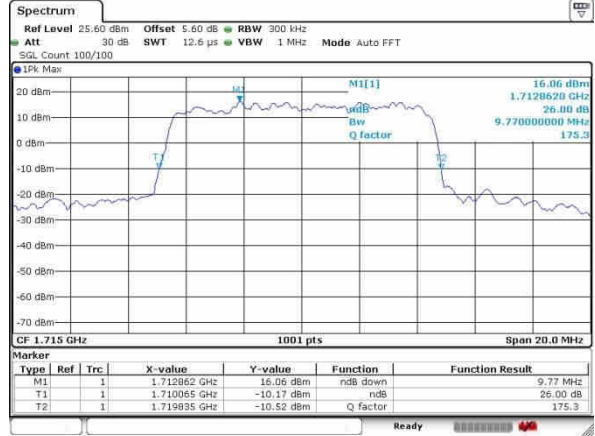

Highest Channel / 5MHz / QPSK

Date: 24.OCT.2016 14:09:51

Highest Channel / 5MHz / 16QAM

Date: 24.OCT.2016 14:10:17

LTE Band 66

Lowest Channel / 10MHz / QPSK

Date: 24.OCT.2016 14:17:36

Lowest Channel / 10MHz / 16QAM