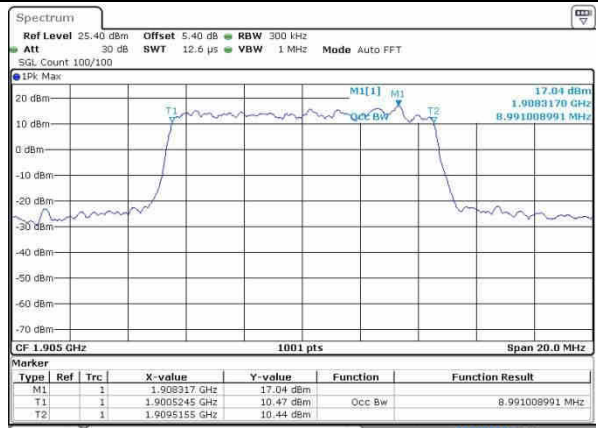

Highest Channel / 10MHz / 16QAM

Date: 20 OCT 2016 00:19:22