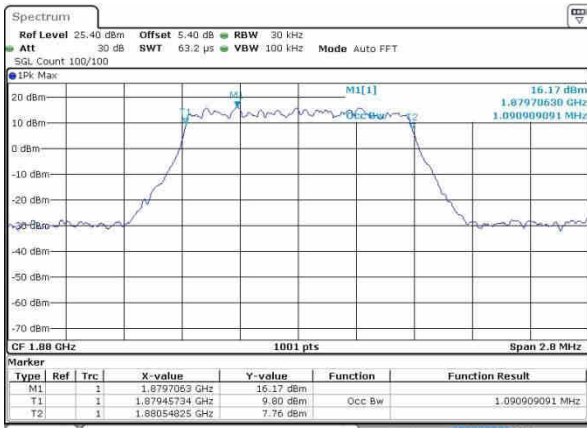

Mode	LTE Band 66 : 99%OBW(MHz)											
	1.4MHz		3MHz		5MHz		10MHz		15MHz		20MHz	
Mod.	QPSK	16QAM	QPSK	16QAM	QPSK	16QAM	QPSK	16QAM	QPSK	16QAM	QPSK	16QAM
Lowest CH	1.09	1.09	2.72	2.73	4.50	4.50	9.05	9.01	13.46	13.40	18.22	18.22
Middle CH	1.10	1.10	2.71	2.71	4.48	4.49	8.99	8.97	13.49	13.43	18.14	18.42
Highest CH	1.08	1.09	2.73	2.74	4.51	4.49	8.95	9.05	13.43	13.37	18.34	18.30

LTE Band 2

Lowest Channel / 1.4MHz / QPSK

Date: 19.OCT.2016 23:19:37

Lowest Channel / 1.4MHz / 16QAM

Date: 19.OCT.2016 23:19:48

Middle Channel / 1.4MHz / QPSK

Date: 19.OCT.2016 23:28:42

Middle Channel / 1.4MHz / 16QAM

Date: 19.OCT.2016 23:28:52

Highest Channel / 1.4MHz / QPSK

Date: 19.OCT.2016 23:28:14

Highest Channel / 1.4MHz / 16QAM

Date: 19.OCT.2016 23:28:24

LTE Band 2

Lowest Channel / 3MHz / QPSK

Date: 19.OCT.2016 23:36:18