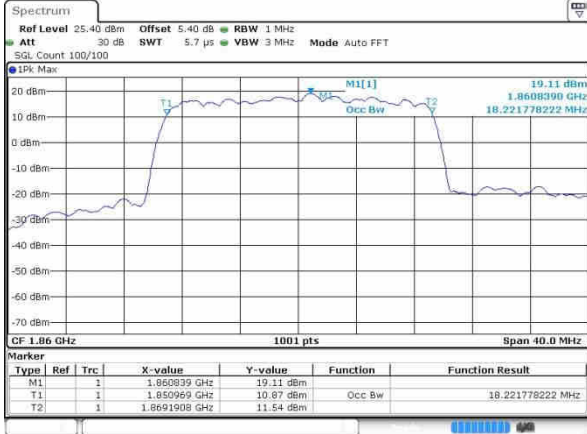

LTE Band 2

Lowest Channel / 20MHz / QPSK

Date: 20 OCT 2016 00:42:55