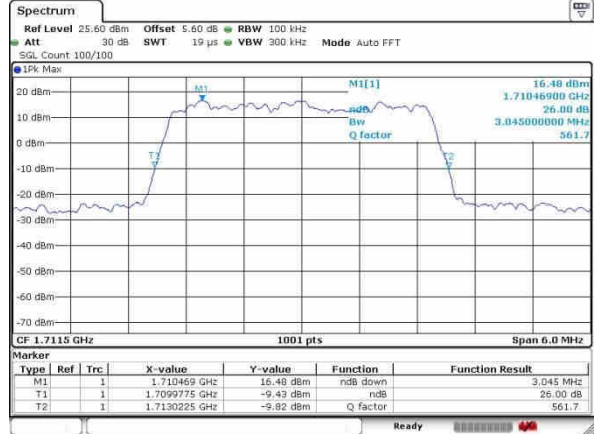

Highest Channel / 1.4MHz / 16QAM

Date: 3.NOV.2016 10:04:17

LTE Band 66

Lowest Channel / 3MHz / QPSK

Date: 3.NOV.2016 10:43:17

Lowest Channel / 3MHz / 16QAM

Date: 3.NOV.2016 10:42:54

Middle Channel / 3MHz / QPSK

Date: 3.NOV.2016 10:50:45

Middle Channel / 3MHz / 16QAM

Date: 3.NOV.2016 10:51:04

Highest Channel / 3MHz / QPSK

Date: 3.NOV.2016 10:58:39

Highest Channel / 3MHz / 16QAM

Date: 3.NOV.2016 10:58:19

LTE Band 66