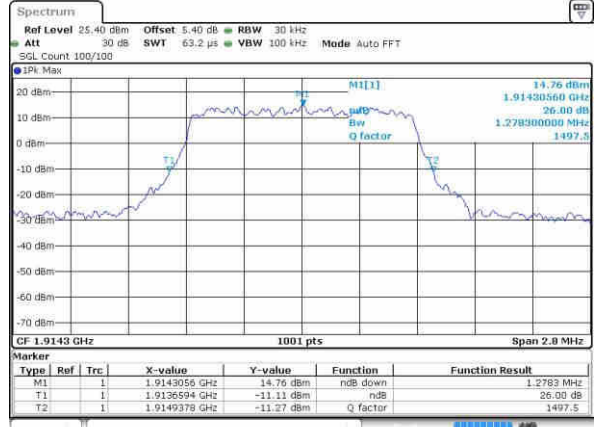

LTE Band 25

Highest Channel / 1.4MHz / QPSK

Date: 21 OCT 2016 17:52:14

Highest Channel / 1.4MHz / 16QAM

Date: 21 OCT 2016 17:52:03

Highest Channel / 3MHz / QPSK

Date: 21 OCT 2016 16:55:50

Highest Channel / 3MHz / 16QAM

Date: 21 OCT 2016 16:55:40

Highest Channel / 5MHz / QPSK

Date: 21 OCT 2016 17:02:58

Highest Channel / 5MHz / 16QAM

Date: 21 OCT 2016 17:02:45

LTE Band 25

Highest Channel / 10MHz / QPSK

Date: 21 OCT 2016 17:10:02