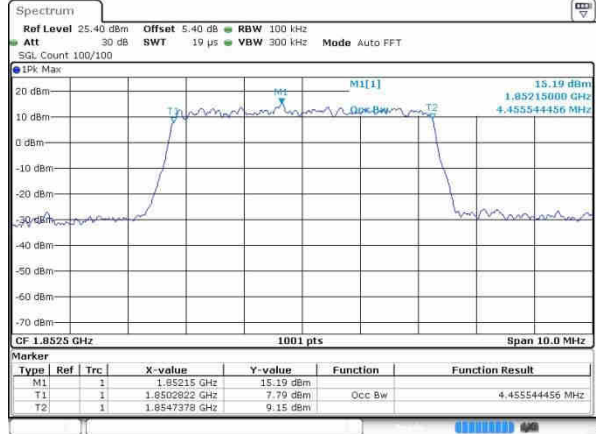

Highest Channel / 3MHz / 16QAM

Date: 19.OCT.2016 23:46:04

LTE Band 2

Lowest Channel / 5MHz / QPSK

Date: 19 OCT 2016 23:52:58

Lowest Channel / 5MHz / 16QAM

Date: 19 OCT 2016 23:53:08

Middle Channel / 5MHz / QPSK

Date: 20 OCT 2016 00:00:01

Middle Channel / 5MHz / 16QAM

Date: 20 OCT 2016 00:00:12

Highest Channel / 5MHz / QPSK

Date: 20 OCT 2016 00:02:33

Highest Channel / 5MHz / 16QAM

Date: 20 OCT 2016 00:02:44

LTE Band 2