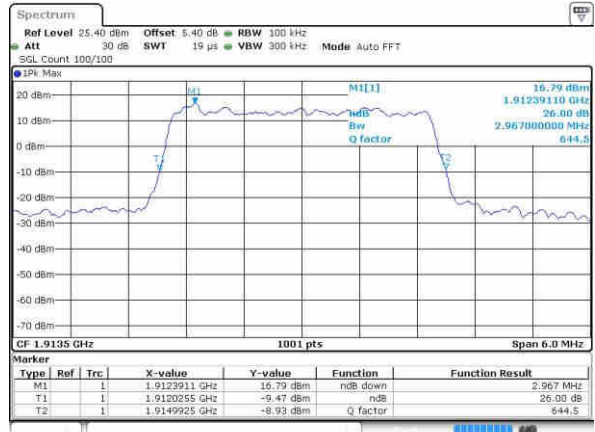

LTE Band 25

Highest Channel / 1.4MHz / QPSK

Date: 21 OCT 2016 17:52:14

Highest Channel / 1.4MHz / 16QAM

Date: 21 OCT 2016 17:52:03

Highest Channel / 3MHz / QPSK

Date: 21 OCT 2016 16:55:50

Highest Channel / 3MHz / 16QAM

Date: 21 OCT 2016 16:55:40

Highest Channel / 5MHz / QPSK

Date: 21 OCT 2016 17:02:58

Highest Channel / 5MHz / 16QAM

Date: 21 OCT 2016 17:02:45

LTE Band 25

Highest Channel / 10MHz / QPSK

Date: 21 OCT 2016 17:10:02