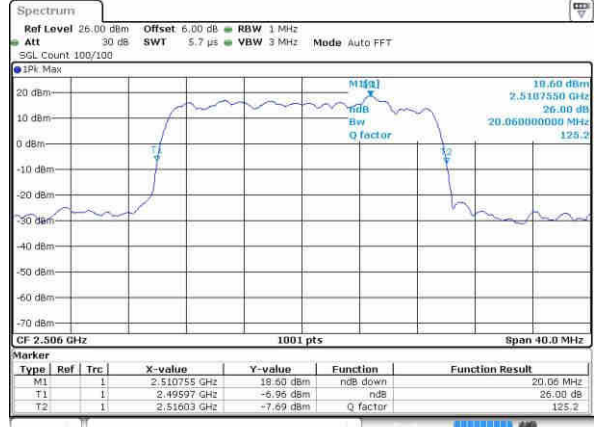

Date: 23.OCT.2016 23.03.42

Highest Channel / 10MHz / 16QAM

Date: 23.OCT.2016 23.03.20

LTE Band 41

Lowest Channel / 15MHz / QPSK

Date: 23 OCT 2016 23 05 23

Lowest Channel / 15MHz / 16QAM

Date: 23 OCT 2016 23 05 45

Middle Channel / 15MHz / QPSK

Date: 23 OCT 2016 23 08 16

Middle Channel / 15MHz / 16QAM

Date: 23 OCT 2016 23 07 02

Highest Channel / 15MHz / QPSK

Date: 23 OCT 2016 23 09 00

Highest Channel / 15MHz / 16QAM

Date: 23 OCT 2016 23 09 26

LTE Band 41

Lowest Channel / 20MHz / QPSK

Date: 23.OCT.2016 23:12:41

Lowest Channel / 20MHz / 16QAM

Date: 23.OCT.2016 23:11:12

Middle Channel / 20MHz / QPSK

Date: 23.OCT.2016 23:13:32

Middle Channel / 20MHz / 16QAM

Date: 23.OCT.2016 23:14:35

Highest Channel / 20MHz / QPSK

Date: 23.OCT.2016 23:16:04

Highest Channel / 20MHz / 16QAM

Date: 23.OCT.2016 23:15:30

LTE Band 66

Lowest Channel / 1.4MHz / QPSK

Date: 3.NOV.2016 10:00:32