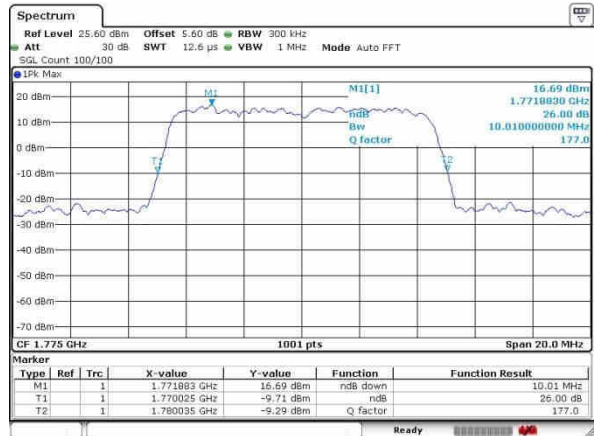

Highest Channel / 5MHz / QPSK

Date: 24.OCT.2016 14:09:51

Highest Channel / 5MHz / 16QAM

Date: 24.OCT.2016 14:10:17

LTE Band 66

Lowest Channel / 10MHz / QPSK

Date: 24.OCT.2016 14:17:36

Lowest Channel / 10MHz / 16QAM

Date: 24.OCT.2016 14:16:38

Middle Channel / 10MHz / QPSK

Date: 24.OCT.2016 14:40:48

Middle Channel / 10MHz / 16QAM

Date: 24.OCT.2016 14:38:38

Highest Channel / 10MHz / QPSK

Date: 24.OCT.2016 14:42:57

Highest Channel / 10MHz / 16QAM

Date: 24.OCT.2016 14:43:48

LTE Band 66

Lowest Channel / 15MHz / QPSK

Date: 24.OCT.2016 15:02:21

Lowest Channel / 15MHz / 16QAM

Date: 24.OCT.2016 15:01:39

Middle Channel / 15MHz / QPSK

Date: 24.OCT.2016 15:16:08