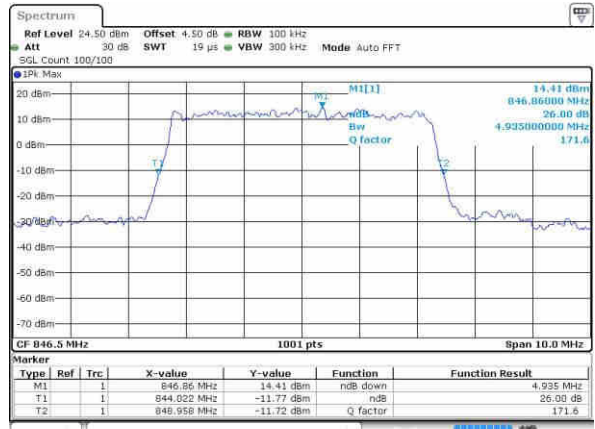

Middle Channel / 3MHz / 16QAM

Date: 22.OCT.2016 02:09:14

Highest Channel / 3MHz / QPSK

Date: 22.OCT.2016 02:11:05

Highest Channel / 3MHz / 16QAM

Date: 22.OCT.2016 02:12:01

LTE Band 26

Lowest Channel / 5MHz / QPSK

Date: 22.OCT.2016 02:33:00

Lowest Channel / 5MHz / 16QAM

Date: 22.OCT.2016 02:34:16

Middle Channel / 5MHz / QPSK

Date: 22.OCT.2016 02:41:02

Middle Channel / 5MHz / 16QAM

Date: 22.OCT.2016 02:40:29

Highest Channel / 5MHz / QPSK

Date: 22.OCT.2016 02:41:25

Highest Channel / 5MHz / 16QAM

Date: 22.OCT.2016 02:41:47

LTE Band 26

Lowest Channel / 10MHz / QPSK

Date: 22.OCT.2016 02:53:48

Lowest Channel / 10MHz / 16QAM

Date: 22.OCT.2016 02:54:48