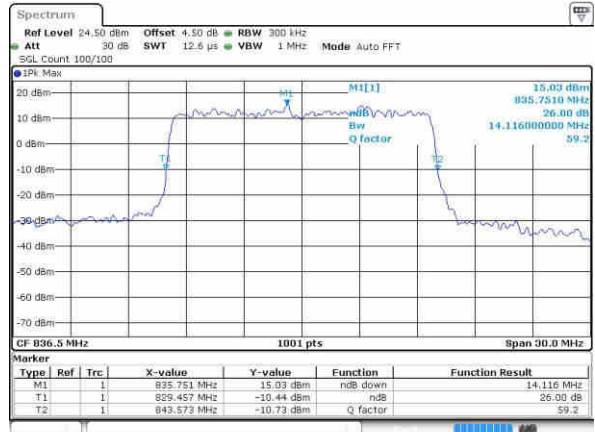

LTE Band 26

Lowest Channel / 15MHz / QPSK

Date: 22.OCT.2016 03:15:58

Lowest Channel / 15MHz / 16QAM

Date: 22.OCT.2016 03:16:22

Middle Channel / 15MHz / QPSK

Date: 22.OCT.2016 03:17:28

Middle Channel / 15MHz / 16QAM

Date: 22.OCT.2016 03:17:01

Highest Channel / 15MHz / QPSK

Date: 22.OCT.2016 03:18:21

Highest Channel / 15MHz / 16QAM

Date: 22.OCT.2016 03:18:47

LTE Band 38

Lowest Channel / 5MHz / QPSK

Date: 21.OCT.2016 21:07:58