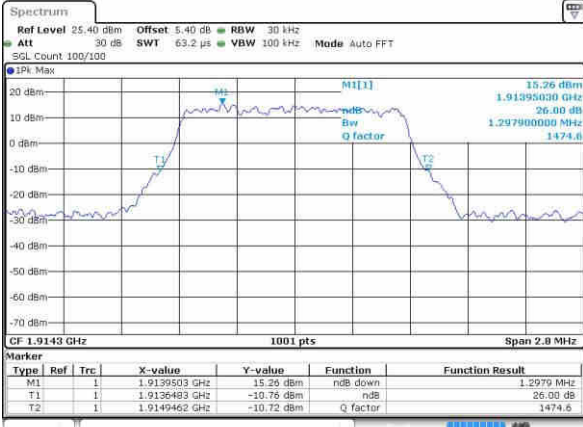

LTE Band 25

Highest Channel / 1.4MHz / QPSK

Date: 21 OCT 2016 17:52:14

Highest Channel / 1.4MHz / 16QAM

Date: 21 OCT 2016 17:52:03

Highest Channel / 3MHz / QPSK

Date: 21 OCT 2016 16:55:50

Highest Channel / 3MHz / 16QAM

Date: 21 OCT 2016 16:55:40

Highest Channel / 5MHz / QPSK

Date: 21 OCT 2016 17:02:58

Highest Channel / 5MHz / 16QAM

Date: 21 OCT 2016 17:02:45

LTE Band 25

Highest Channel / 10MHz / QPSK

Date: 21 OCT 2016 17:10:02