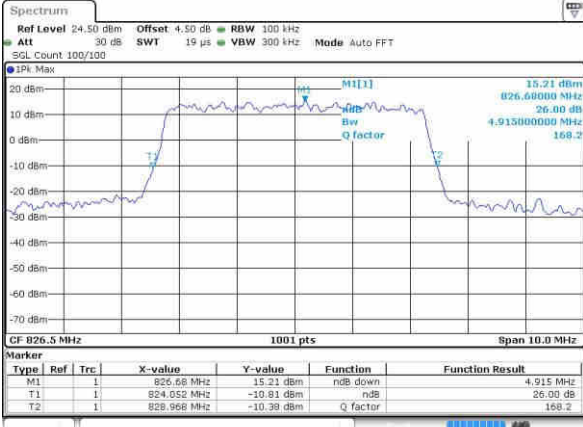

Middle Channel / 3MHz / 16QAM

Date: 22.OCT.2016 02:09:14

Highest Channel / 3MHz / QPSK

Date: 22.OCT.2016 02:11:05

Highest Channel / 3MHz / 16QAM

Date: 22.OCT.2016 02:12:01

LTE Band 26

Lowest Channel / 5MHz / QPSK