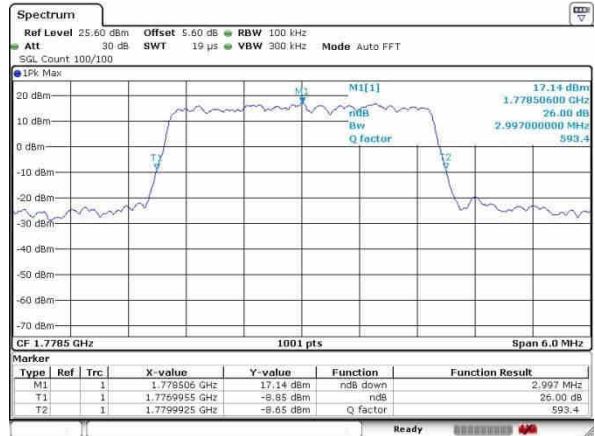

Highest Channel / 1.4MHz / 16QAM

Date: 3.NOV.2016 10:04:17

LTE Band 66

Lowest Channel / 3MHz / QPSK

Date: 3.NOV.2016 10:43:17

Lowest Channel / 3MHz / 16QAM

Date: 3.NOV.2016 10:42:54

Middle Channel / 3MHz / QPSK

Date: 3.NOV.2016 10:50:45

Middle Channel / 3MHz / 16QAM

Date: 3.NOV.2016 10:51:04

Highest Channel / 3MHz / QPSK

Date: 3.NOV.2016 10:58:39

Highest Channel / 3MHz / 16QAM

Date: 3.NOV.2016 10:58:19

LTE Band 66