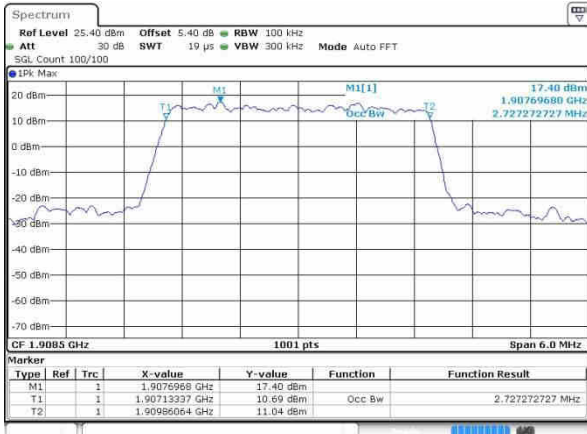

Lowest Channel / 3MHz / 16QAM

Date: 19.OCT.2016 23:36:28

Middle Channel / 3MHz / QPSK

Date: 19.OCT.2016 23:43:22

Middle Channel / 3MHz / 16QAM

Date: 19.OCT.2016 23:43:32

Highest Channel / 3MHz / QPSK

Date: 19.OCT.2016 23:45:54