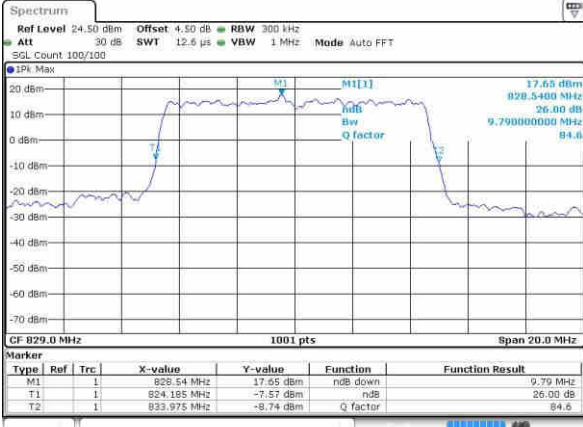

Date: 22.OCT.2016 02:41:25

Highest Channel / 5MHz / 16QAM

Date: 22.OCT.2016 02:41:47

LTE Band 26

Lowest Channel / 10MHz / QPSK

Date: 22.OCT.2016 02:53:48

Lowest Channel / 10MHz / 16QAM

Date: 22.OCT.2016 02:54:48