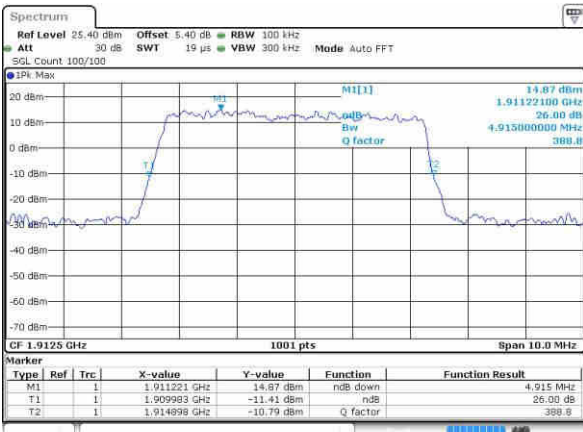

LTE Band 25

Highest Channel / 1.4MHz / QPSK

Date: 21 OCT 2016 17:52:14

Highest Channel / 1.4MHz / 16QAM

Date: 21 OCT 2016 17:52:03

Highest Channel / 3MHz / QPSK

Date: 21 OCT 2016 16:55:50

Highest Channel / 3MHz / 16QAM

Date: 21 OCT 2016 16:55:40

Highest Channel / 5MHz / QPSK

Date: 21 OCT 2016 17:02:58

Highest Channel / 5MHz / 16QAM

Date: 21 OCT 2016 17:02:45

LTE Band 25

Highest Channel / 10MHz / QPSK

Date: 21 OCT 2016 17:10:02