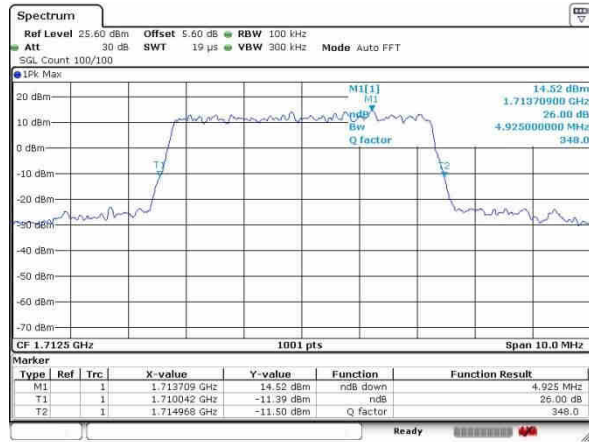

Lowest Channel / 5MHz / 16QAM

Date: 24.OCT.2016 11:59:32