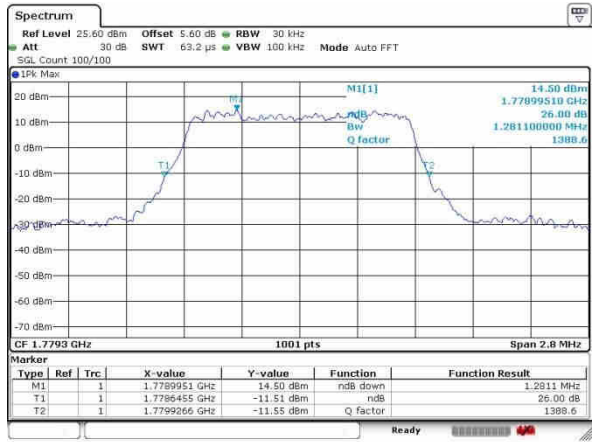

Date: 23.OCT.2016 23:14:35

Highest Channel / 20MHz / QPSK

Date: 23.OCT.2016 23:16:04

Highest Channel / 20MHz / 16QAM

Date: 23.OCT.2016 23:15:30

LTE Band 66

Lowest Channel / 1.4MHz / QPSK

Date: 3.NOV.2016 10:00:32

Lowest Channel / 1.4MHz / 16QAM

Date: 3.NOV.2016 10:01:12

Middle Channel / 1.4MHz / QPSK

Date: 3.NOV.2016 10:01:37

Middle Channel / 1.4MHz / 16QAM

Date: 3.NOV.2016 10:01:54

Highest Channel / 1.4MHz / QPSK

Date: 3.NOV.2016 10:03:54

Highest Channel / 1.4MHz / 16QAM

Date: 3.NOV.2016 10:04:17

LTE Band 66

Lowest Channel / 3MHz / QPSK

Date: 3.NOV.2016 10:43:17

Lowest Channel / 3MHz / 16QAM

Date: 3.NOV.2016 10:42:54

Middle Channel / 3MHz / QPSK