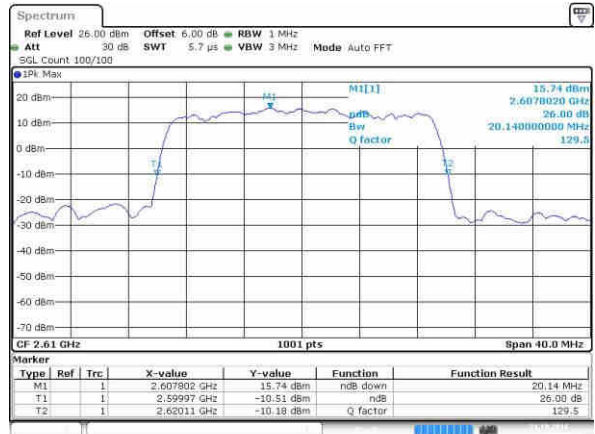

Highest Channel / 15MHz / QPSK

Date: 21.OCT.2016 21:14:43

Highest Channel / 15MHz / 16QAM

Date: 21.OCT.2016 21:15:51

LTE Band 38

Lowest Channel / 20MHz / QPSK

Date: 21.OCT.2016 21:16:22

Lowest Channel / 20MHz / 16QAM

Date: 21.OCT.2016 21:17:58

Middle Channel / 20MHz / QPSK

Date: 21.OCT.2016 21:16:48

Middle Channel / 20MHz / 16QAM

Date: 21.OCT.2016 21:18:19

Highest Channel / 20MHz / QPSK

Date: 21.OCT.2016 21:17:28

Highest Channel / 20MHz / 16QAM