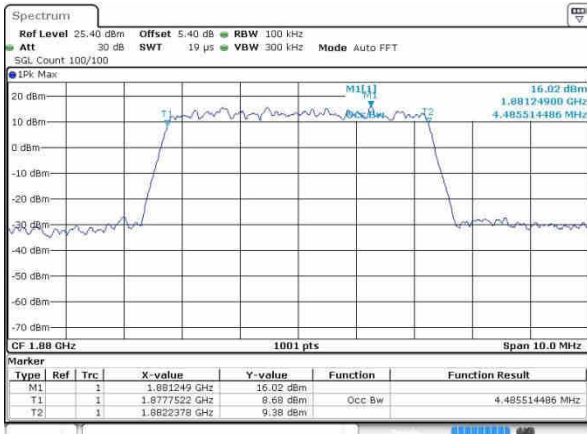

Highest Channel / 3MHz / 16QAM

Date: 19.OCT.2016 23:46:04

LTE Band 2

Lowest Channel / 5MHz / QPSK

Date: 19 OCT 2016 23:52:58

Lowest Channel / 5MHz / 16QAM

Date: 19 OCT 2016 23:53:08

Middle Channel / 5MHz / QPSK