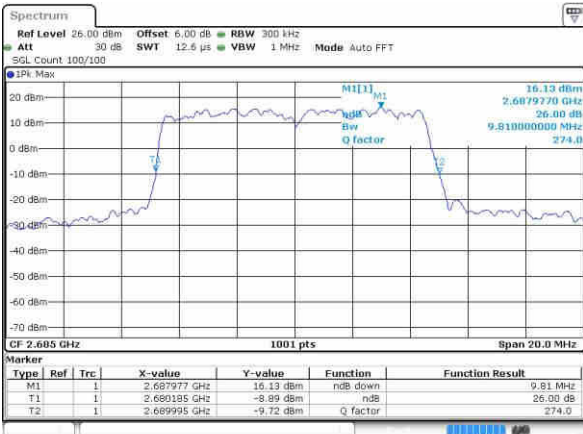

Middle Channel / 5MHz / 16QAM

Date: 23.OCT.2016 22:58:53

Highest Channel / 5MHz / QPSK

Date: 23.OCT.2016 22:58:48

Highest Channel / 5MHz / 16QAM

Date: 23.OCT.2016 23:00:13

LTE Band 41

Lowest Channel / 10MHz / QPSK

Date: 23.OCT.2016 23.01.40

Lowest Channel / 10MHz / 16QAM

Date: 23.OCT.2016 23.00.57

Middle Channel / 10MHz / QPSK

Date: 23.OCT.2016 23.02.13

Middle Channel / 10MHz / 16QAM

Date: 23.OCT.2016 23.02.46

Highest Channel / 10MHz / QPSK

Date: 23.OCT.2016 23.03.42

Highest Channel / 10MHz / 16QAM

Date: 23.OCT.2016 23.03.20

LTE Band 41

Lowest Channel / 15MHz / QPSK

Date: 23 OCT 2016 23 05 23

Lowest Channel / 15MHz / 16QAM

Date: 23 OCT 2016 23 05 45