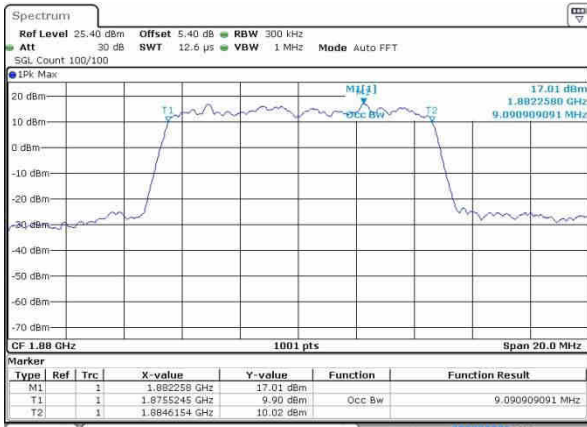

Date: 20 OCT 2016 00:00:01

Middle Channel / 5MHz / 16QAM

Date: 20 OCT 2016 00:00:12

Highest Channel / 5MHz / QPSK

Date: 20 OCT 2016 00:02:33

Highest Channel / 5MHz / 16QAM

Date: 20 OCT 2016 00:02:44

LTE Band 2

Lowest Channel / 10MHz / QPSK

Date: 20 OCT 2016 00:09:37

Lowest Channel / 10MHz / 16QAM

Date: 20 OCT 2016 00:09:47

Middle Channel / 10MHz / QPSK

Date: 20 OCT 2016 00:16:40

Middle Channel / 10MHz / 16QAM

Date: 20 OCT 2016 00:16:50

Highest Channel / 10MHz / QPSK

Date: 20 OCT 2016 00:19:12

Highest Channel / 10MHz / 16QAM

Date: 20 OCT 2016 00:19:22

LTE Band 2

Lowest Channel / 15MHz / QPSK

Date: 20 OCT 2016 00:28:16

Lowest Channel / 15MHz / 16QAM