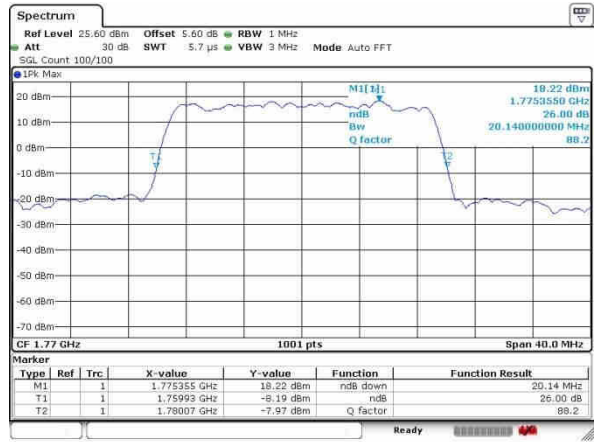

Highest Channel / 20MHz / 16QAM

Date: 24.OCT.2016 16:10:14