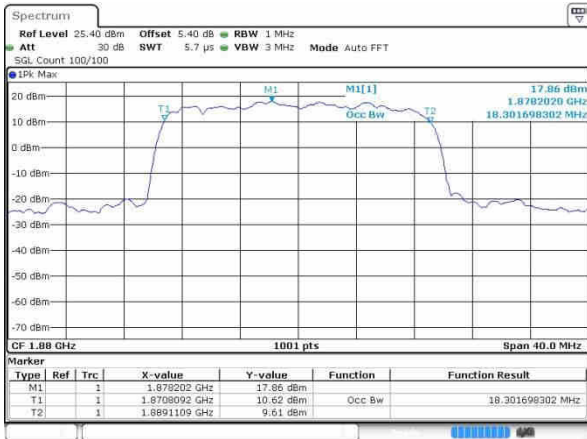

Date: 20 OCT 2016 00:36:02

LTE Band 2

Lowest Channel / 20MHz / QPSK

Date: 20 OCT 2016 00:42:55

Lowest Channel / 20MHz / 16QAM

Date: 20 OCT 2016 00:43:06

Middle Channel / 20MHz / QPSK

Date: 20 OCT 2016 00:48:59