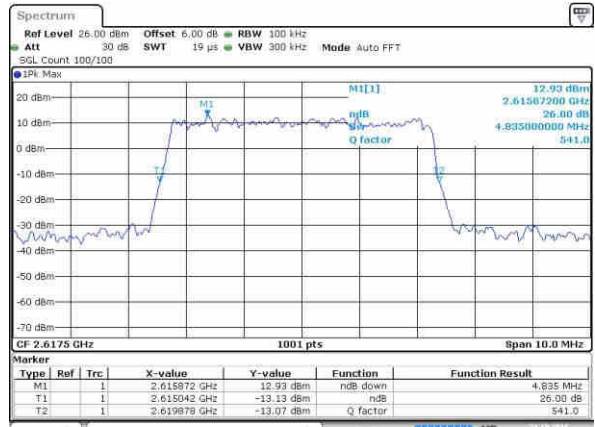

Date: 22.OCT.2016 03:17:01

Highest Channel / 15MHz / QPSK

Date: 22.OCT.2016 03:18:21

Highest Channel / 15MHz / 16QAM

Date: 22.OCT.2016 03:18:47

LTE Band 38

Lowest Channel / 5MHz / QPSK

Date: 21.OCT.2016 21:07:58

Lowest Channel / 5MHz / 16QAM

Date: 21.OCT.2016 21:09:38

Middle Channel / 5MHz / QPSK

Date: 21.OCT.2016 21:08:45

Middle Channel / 5MHz / 16QAM

Date: 21.OCT.2016 21:09:58

Highest Channel / 5MHz / QPSK

Date: 21.OCT.2016 21:09:08

Highest Channel / 5MHz / 16QAM

Date: 21.OCT.2016 21:10:18

LTE Band 38

Lowest Channel / 10MHz / QPSK

Date: 21.OCT.2016 21:11:37

Lowest Channel / 10MHz / 16QAM

Date: 21.OCT.2016 21:12:41

Middle Channel / 10MHz / QPSK