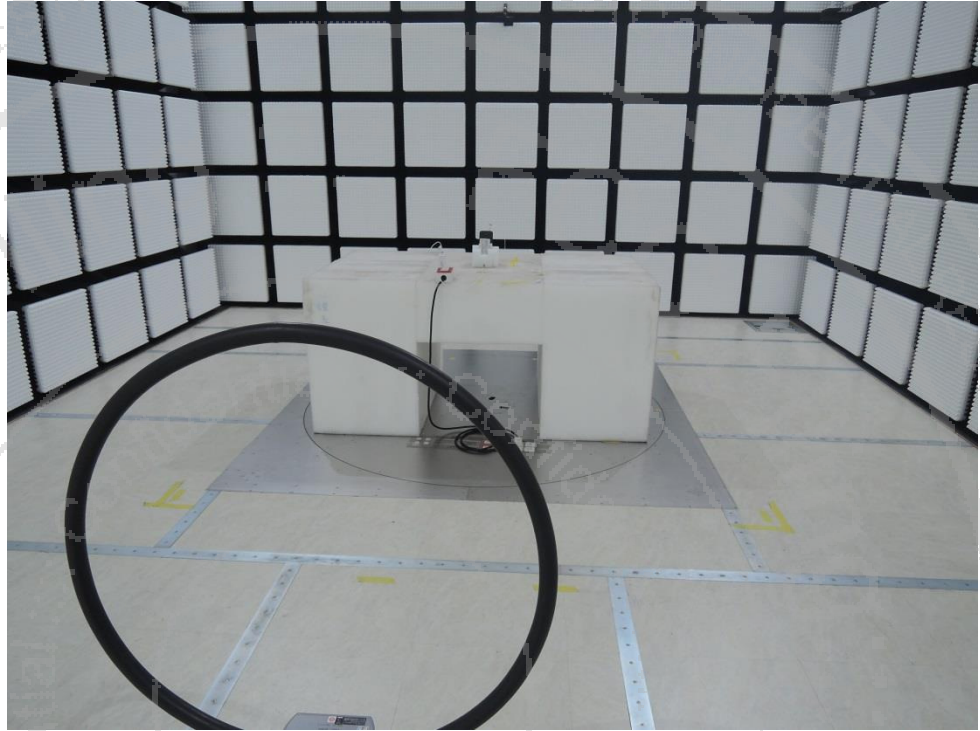

Short-Term Confidentiality Requested
RF NFC Test Setup Photos

<Conducted Emission>

Mode 2

Remote View

Rear View

<Radiated Emission>

Y Plane

From 9kHz~30MHz