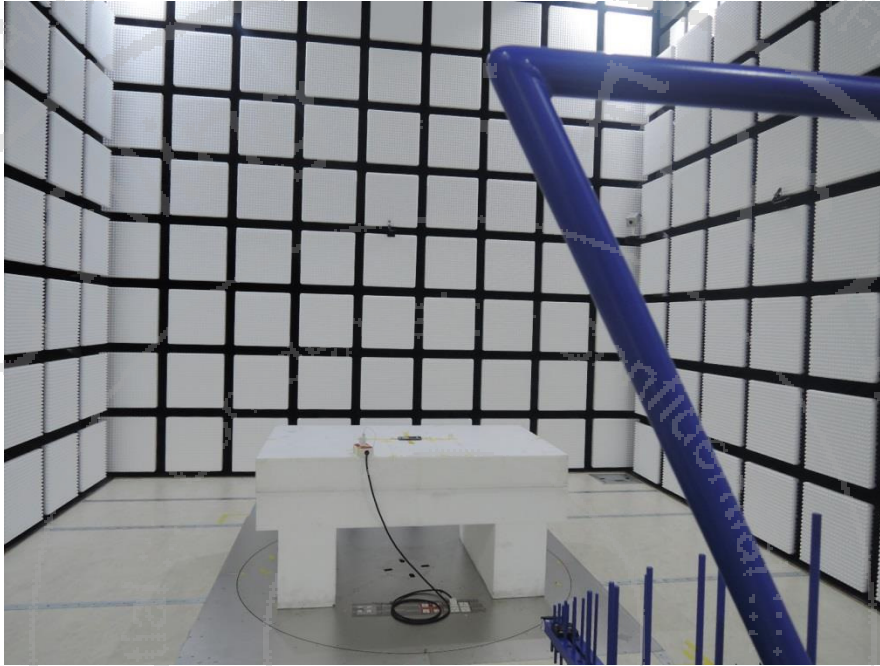

Short-Term Confidentiality Requested RF LTE Test Setup Photos

<Radiated Emission>

X Plane for LTE Band 5

LF

HF

Note: The FG651022B reuses setup photo from the FG651006B report.

Y Plane for LTE Band 7

LF

HF

Note: The FG651022B reuses setup photo from the FG651006B report.