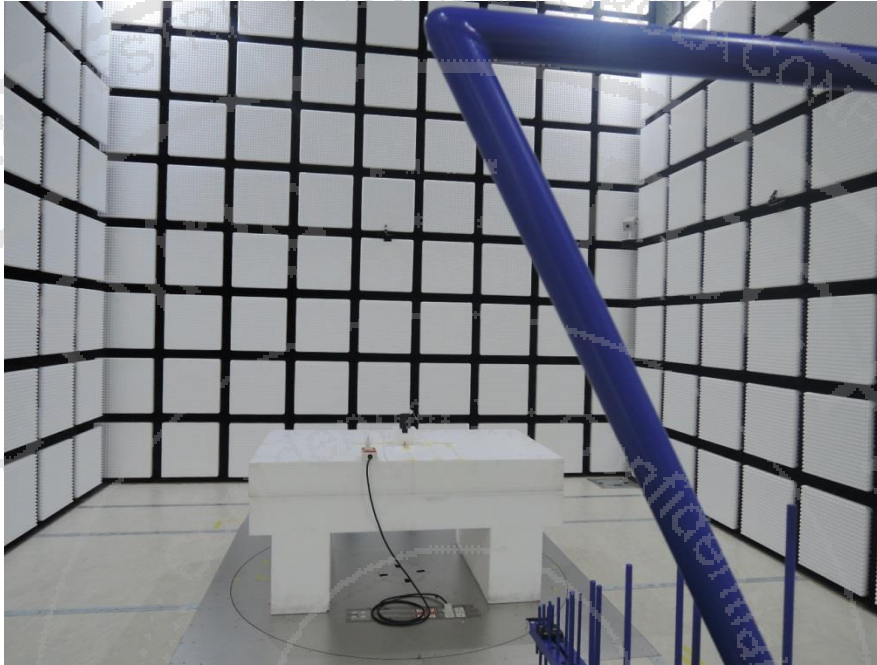

Short-Term Confidentiality Requested RF LTE Test Setup Photos

<Radiated Emission>

X Plane for LTE Band 5

LF

HF

Note: The FG651022B reuses setup photo from the FG651006B report.

Y Plane for LTE Band 7

LF

HF

Note: The FG651022B reuses setup photo from the FG651006B report.