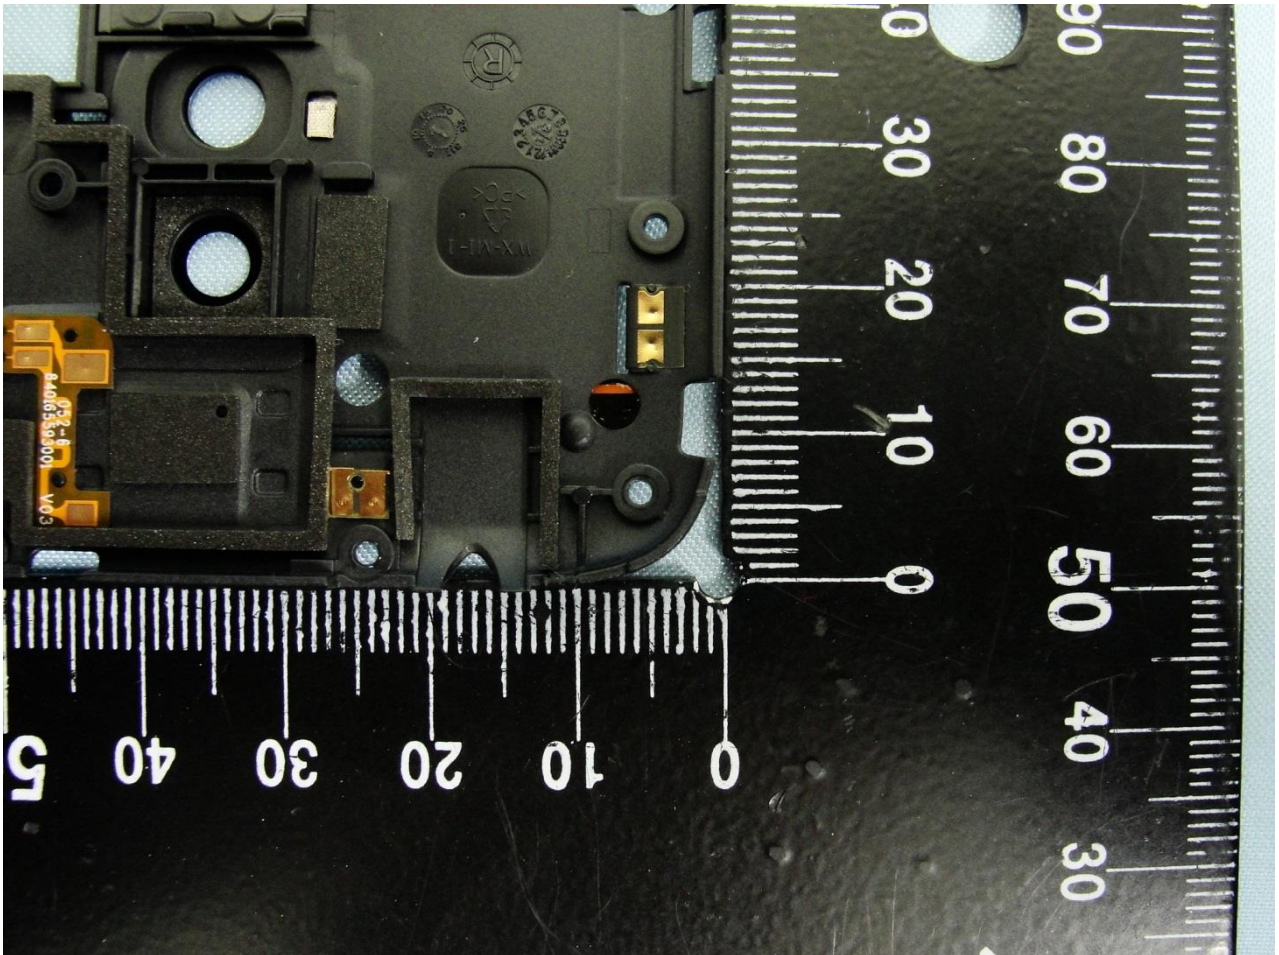

WWAN Antenna

Brand Name: Motorola / Model Name: 7383

Brand Name: Motorola / Model Name: 7383

Bluetooth & WLAN Antenna

Brand Name: Motorola / Model Name: 7383

Brand Name: Motorola / Model Name: 7383

Brand Name: Motorola / Model Name: 7383