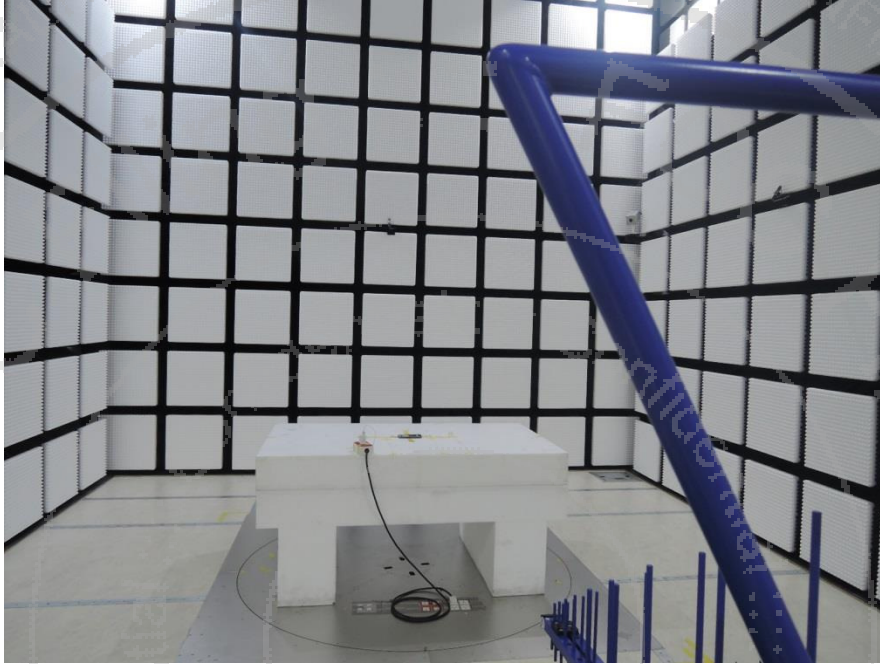

Short-Term Confidentiality Requested RF LTE Test Setup Photos

<Radiated Emission>

X Plane for LTE Band 5

LF

HF

Note: The FG642906B reuses setup photo from the FG651006B report.

Y Plane for LTE Band 2, 4, 7, 17

LF

HF

Note: The FG642906B reuses setup photo from the FG651006B report.

Z Plane for LTE Band 12

LF

HF

Note: The FG642906B reuses setup photo from the FG651006B report.