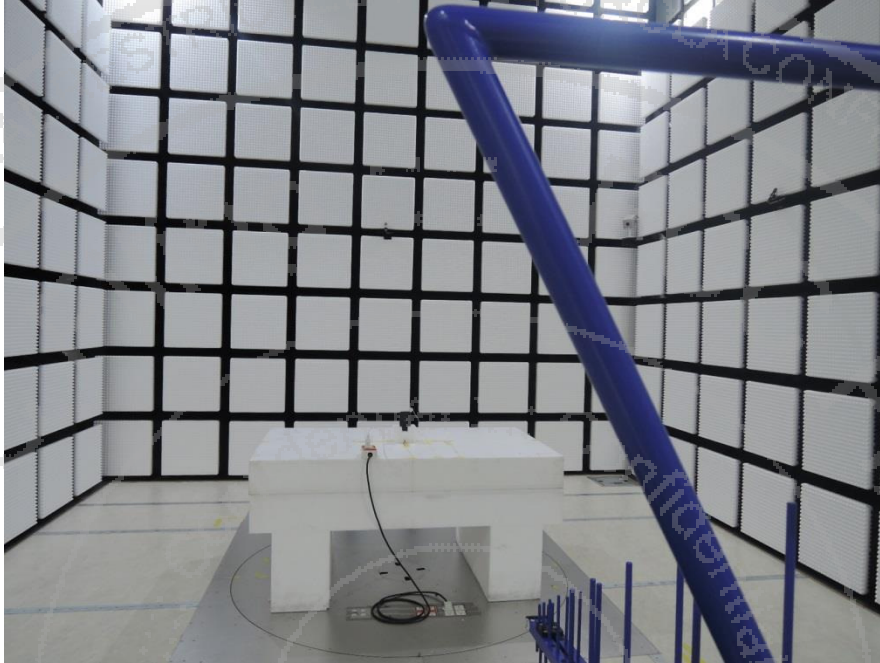

Short-Term Confidentiality Requested RF LTE Test Setup Photos

<Radiated Emission>

X Plane for LTE Band 5

LF

HF

Note: The FG642906B reuses setup photo from the FG651006B report.

Y Plane for LTE Band 2, 4, 7, 17

LF

HF

Note: The FG642906B reuses setup photo from the FG651006B report.

Z Plane for LTE Band 12

LF

HF

Note: The FG642906B reuses setup photo from the FG651006B report.