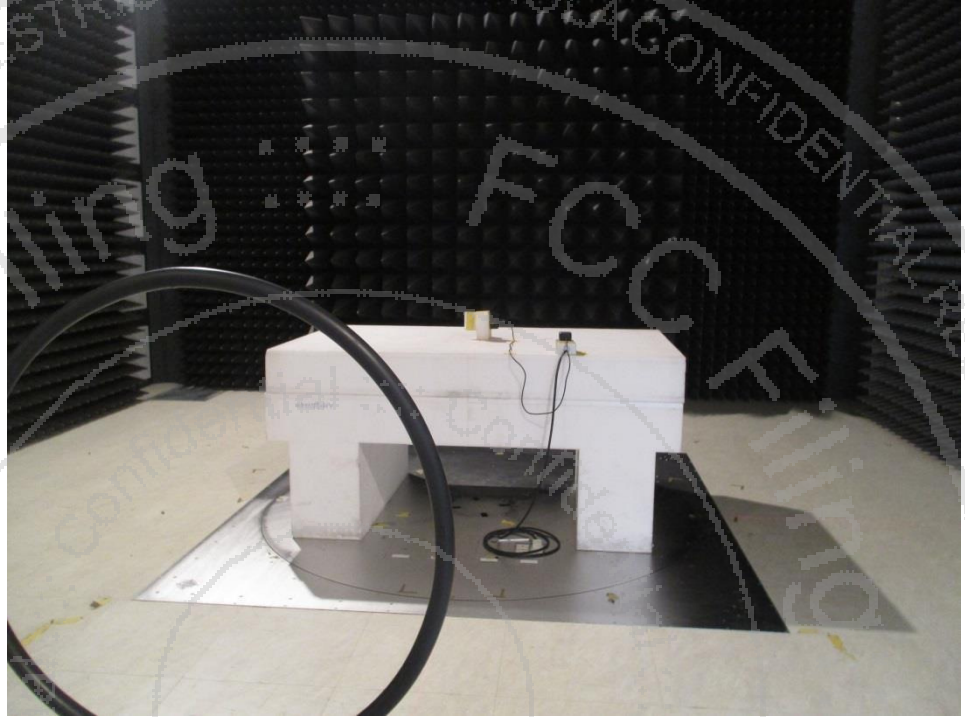

Short-Term Confidentiality Requested
RF NFC Test Setup Photos

<Conducted Emission>

Remote View

Rear View

<Radiated Emission>

Z Plane

From 9kHz~30MHz

From 30MHz~1GHz