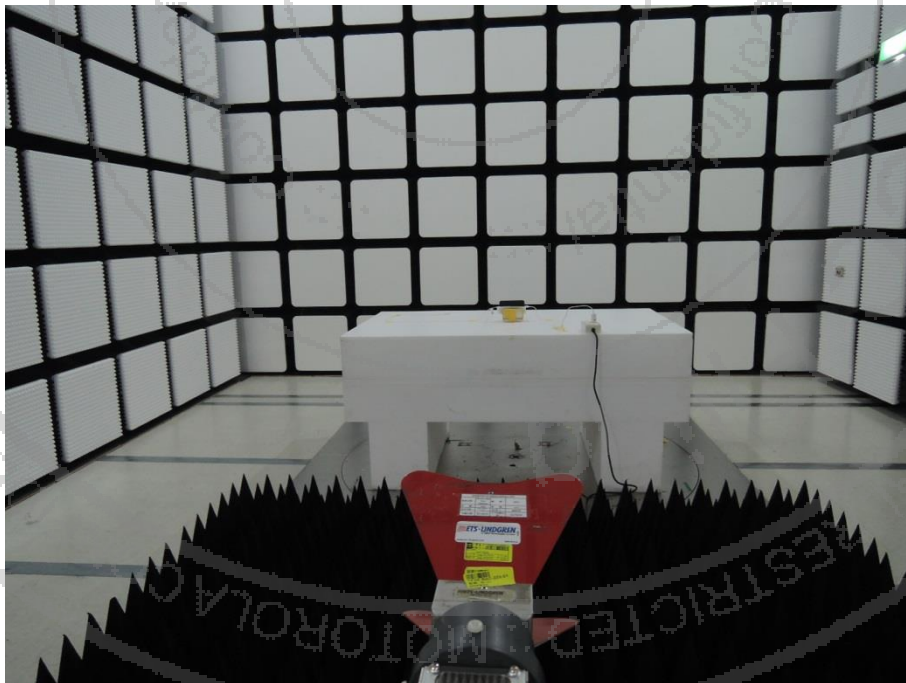

## Short-Term Confidentiality Requested RF LTE Test Setup Photos

<Radiated Emission>

Y Plane for LTE Band 25 and 41

LF

HF

**Z Plane for LTE Band 4, 12, and 26**

**LF**

**HF**

Y Plane for LTE Band 17

LF

HF

**Note:** The FG542019-08B reuses setup photo from the FG542019B report.

Z Plane for LTE Band 2 / 5 / 12

LF

HF

**Note:** The FG542019-08B reuses setup photo from the FG542019B report.