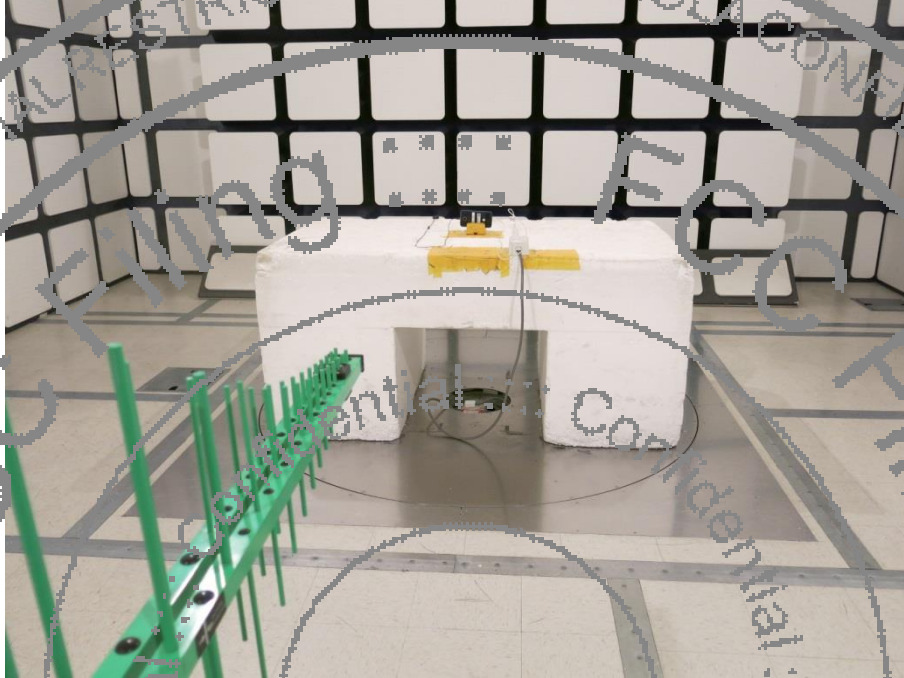

### Short-Term Confidentiality Requested RF WLAN Test Setup Photos

<Conducted Emission>

**Note:** The 453017 report reuses setup photo from the 442943 report.

<Radiated Emission>

Z Plane for WLAN 2.4GHz

LF

HF

Note: The 453017 report reused some photos from the 442943 report.

<Radiated Emission>

Z Plane for WLAN 2.4GHz

LF

HF

**Note:** The 453017 report reuses setup photo from the 442943 report.