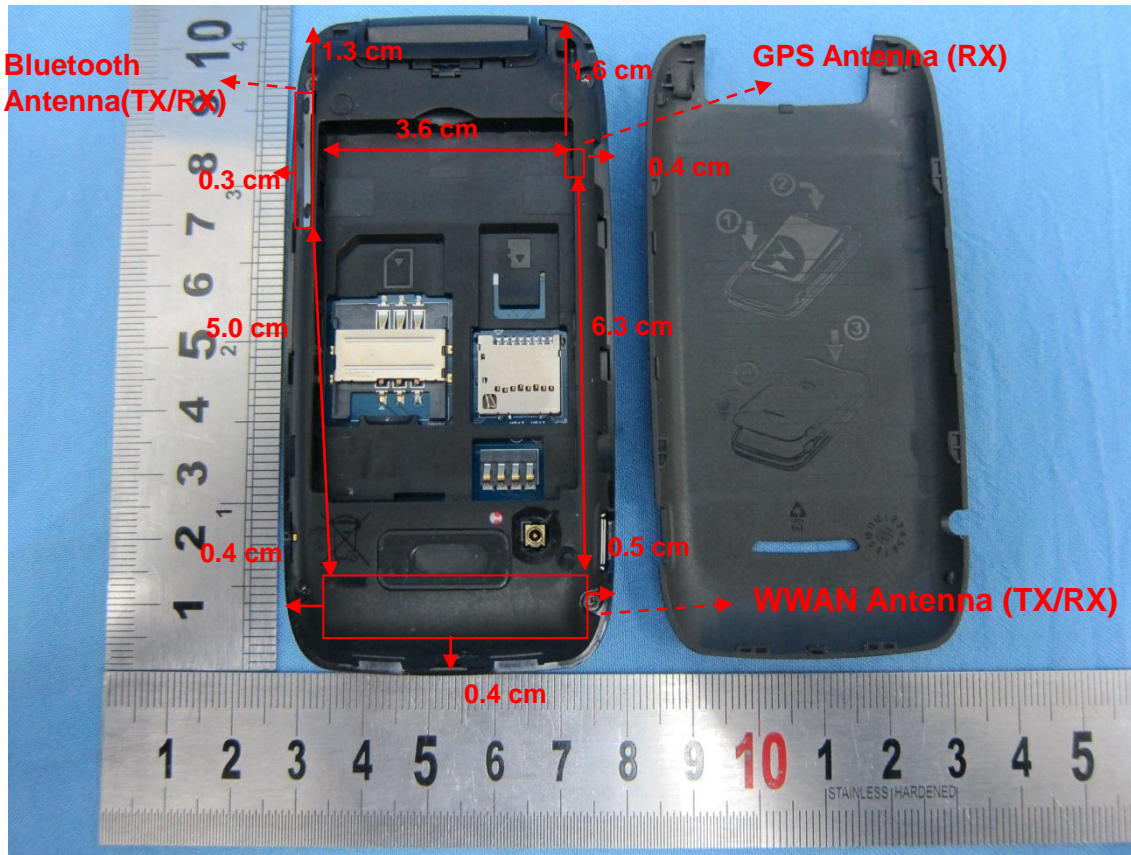

Appendix D. Product Photos

Antenna Location :

Appendix E. Test Setup Photos

Right Cheek

Right Tilted

Left Cheek

Left Tilted

Right Cheek position - Separation distance 4cm
between mouth and antenna

Right Cheek position - Separation distance 4cm
between mouth and antenna

Front of the DUT with Phantom 1.5 cm Gap

Back of the DUT with Phantom 1.5 cm Gap