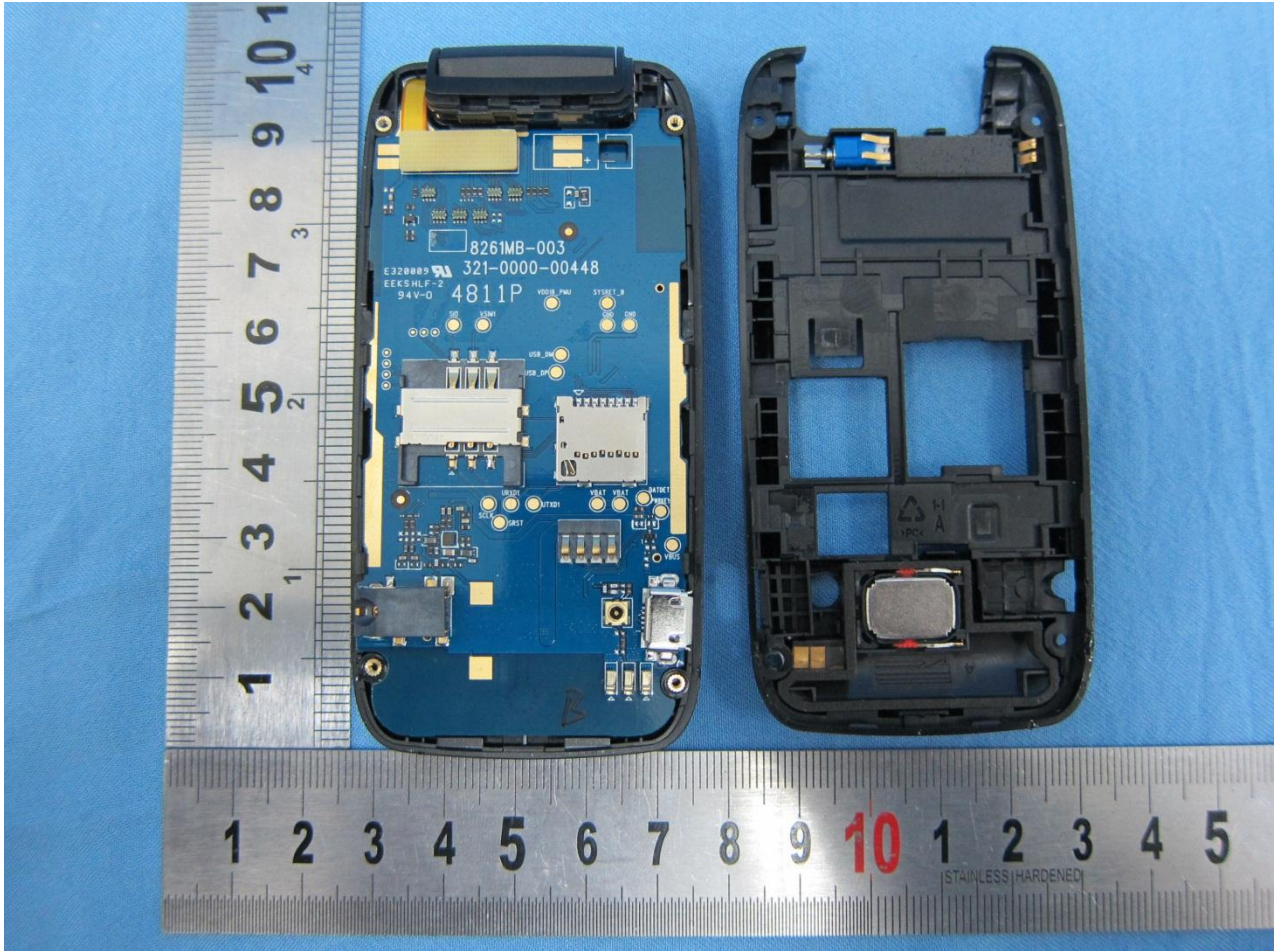

3. Internal Photograph of EUT

Brand Name: Motorola / Model Name: W419G/WX416

Brand Name: Motorola / Model Name: W419G/WX416

Brand Name: Motorola / Model Name: W419G/WX416

Brand Name: Motorola / Model Name: W419G/WX416

Brand Name: Motorola / Model Name: W419G/WX416

Brand Name: Motorola / Model Name: W419G/WX416

Brand Name: Motorola / Model Name: W419G/WX416

Brand Name: Motorola / Model Name: W419G/WX416

Brand Name: Motorola / Model Name: W419G/WX416