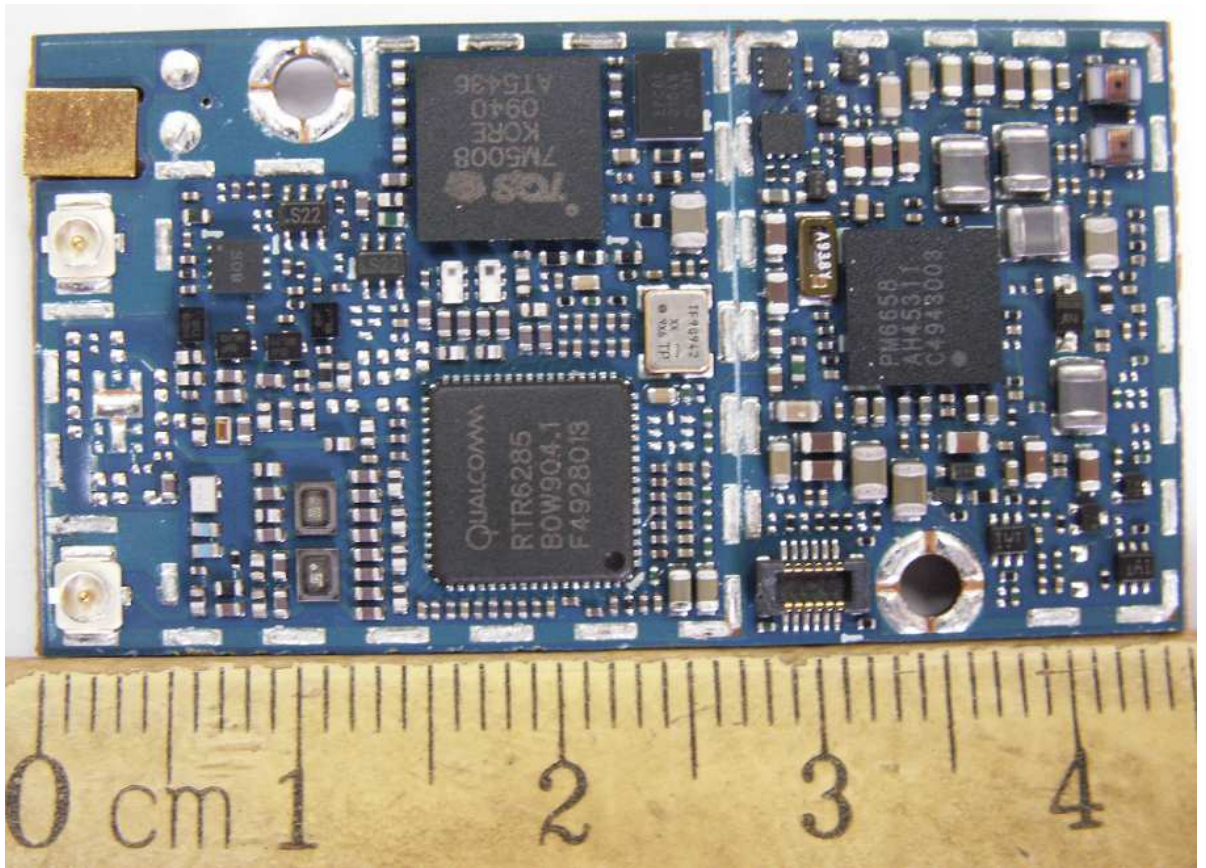

**Confidentiality Requested**

**INTERNAL PHOTOGRAPHS**

**This document contains 3 photographs**

**Confidentiality Requested**

Photograph No.1

H24 - Internal View Top Side (with ruler)

**Confidentiality Requested**

Photograph No.2

H24 - Internal View Top Side

WCDMA Rx Diversity UFL RF Connector

GPS UFL RF Connector

**Confidentiality Requested**

Photograph No.4

H24 - Internal view Bottom Side

Main MMCX RF Connector

70 Pins Interface Connector