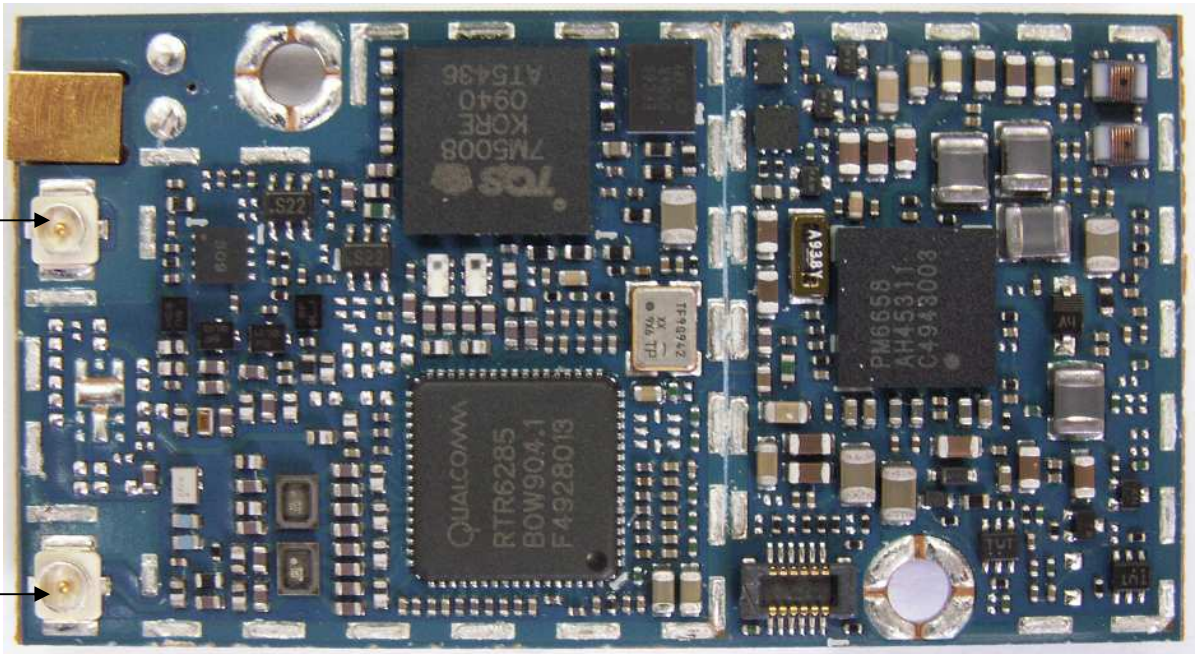

**Confidentiality Requested**

**INTERNAL PHOTOGRAPHS**

**This document contains 3 photographs**

**Confidentiality Requested**

Photograph No.1

H24 - Internal View Top Side (with ruler)

**Confidentiality Requested**

Photograph No.2

H24 - Internal View Top Side

WCDMA Rx Diversity UFL RF Connector

GPS UFL RF Connector

**Confidentiality Requested**

Photograph No.4

H24 - Internal view Bottom Side

Main MMCX RF Connector

70 Pins Interface Connector