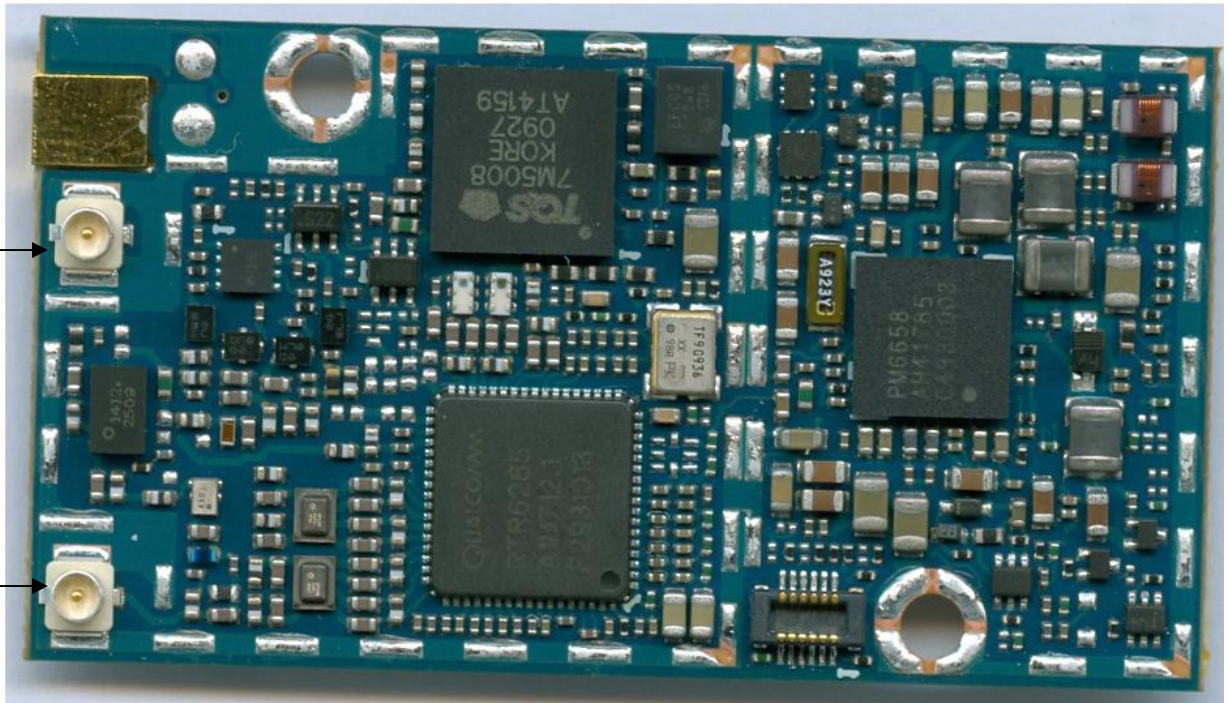

INTERNAL PHOTOGRAPHS

This document contains 3 photographs

Photograph No.1

H24 - Internal View Top Side (with ruler)

Photograph No.2

H24 - Internal View Top Side

WCDMA Rx Diversity UFL RF Connector

GPS UFL RF Connector

Photograph No.4

H24 - Internal view Bottom Side

Main MMCX RF Connector

70 Pins Interface Connector