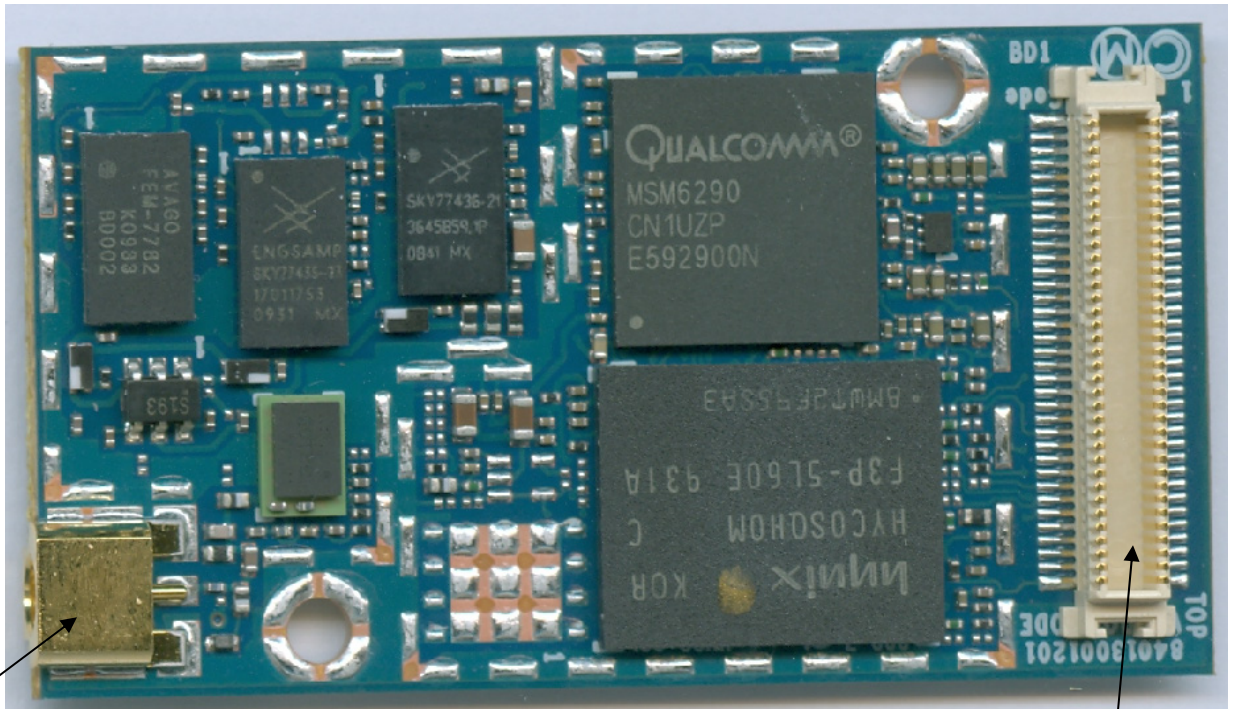

INTERNAL PHOTOGRAPHS

This document contains 3 photographs

Photograph No.1

H24 - Internal View Top Side (with ruler)

Photograph No.2

H24 - Internal View Top Side

WCDMA Rx Diversity UFL RF Connector

GPS UFL RF Connector

Photograph No.4

H24 - Internal view Bottom Side

Main MMCX RF Connector

70 Pins Interface Connector