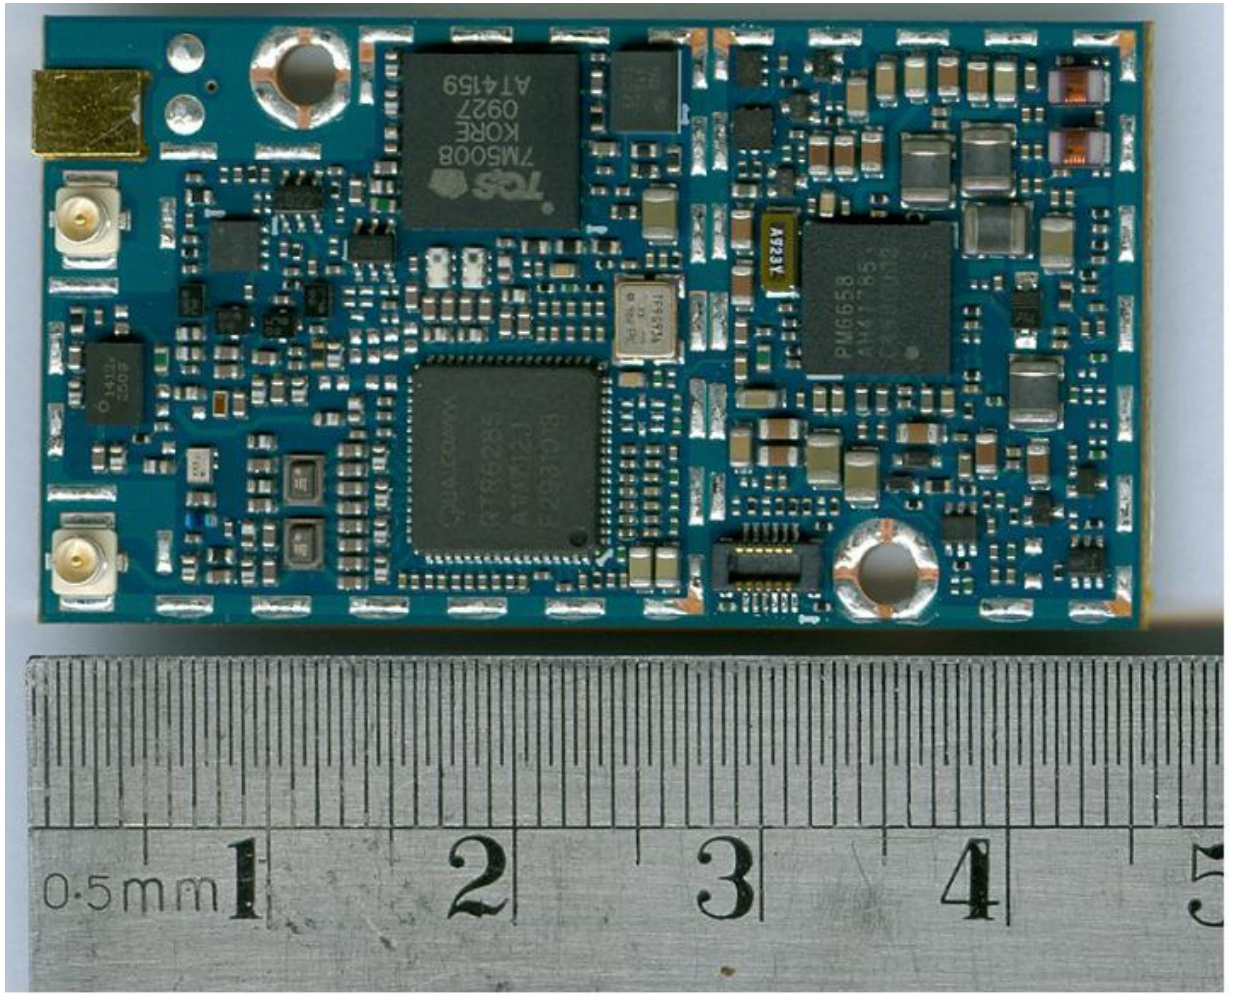

INTERNAL PHOTOGRAPHS

This document contains 3 photographs

Photograph No.1

H24 - Internal View Top Side (with ruler)

Photograph No.2

H24 - Internal View Top Side

WCDMA Rx Diversity UFL RF Connector

GPS UFL RF Connector

Photograph No.4

H24 - Internal view Bottom Side

Main MMCX RF Connector

70 Pins Interface Connector