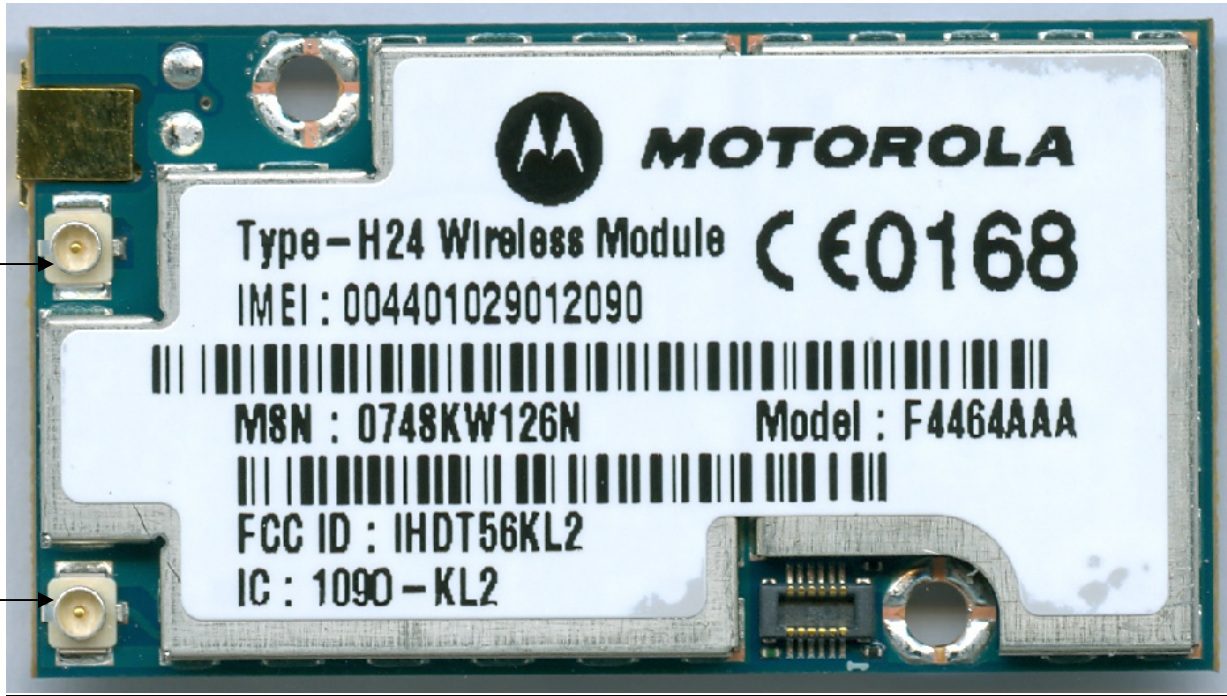

**EXTERNAL PHOTOGRAPHS**

**This document contains 3 photographs**

WCDMA Rx Diversity UFL RF Connector

Photograph No.1

H24 - Front View (TOP side)

GPS UFL RF Connector

Photograph No.2

H24 - Front View (TOP side) with ruler

Photograph No.3

H24 - Rear View (BOTTOM side)

Main MMCX RF Connector

70 Pins Interface Connector