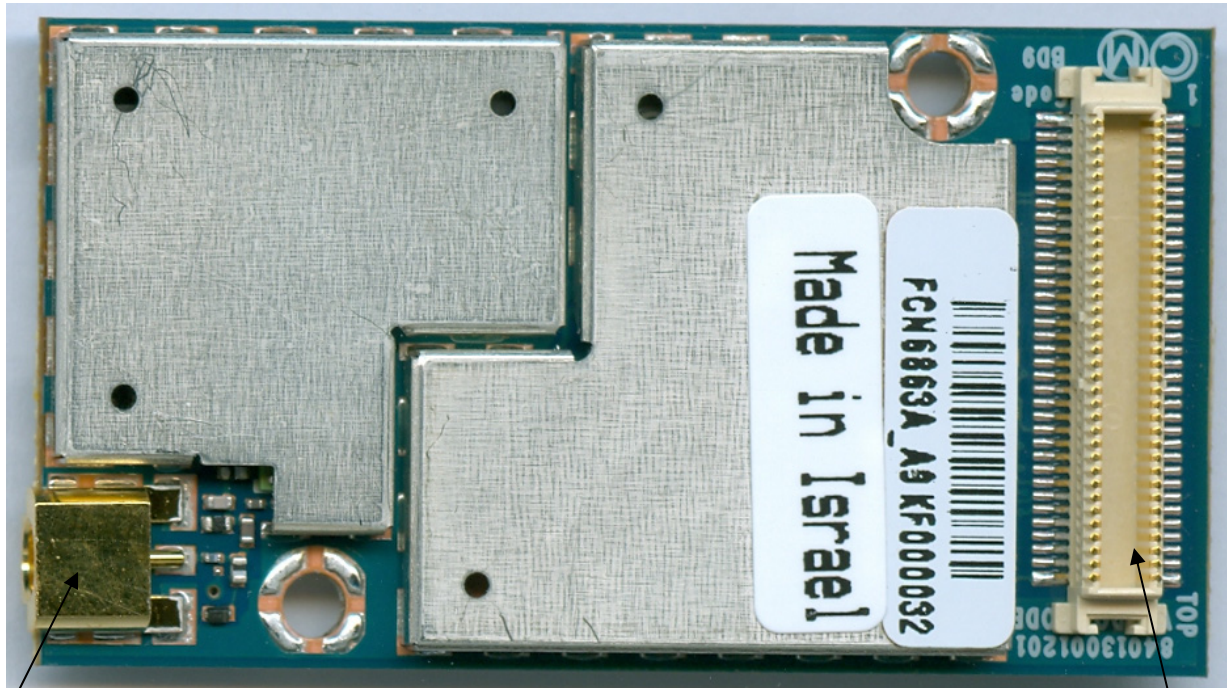

**EXTERNAL PHOTOGRAPHS**

**This document contains 3 photographs**

WCDMA Rx Diversity UFL RF Connector

Photograph No.1

H24 - Front View (TOP side)

GPS UFL RF Connector

Photograph No.2

H24 - Front View (TOP side) with ruler

Photograph No.3

H24 - Rear View (BOTTOM side)

Main MMCX RF Connector

70 Pins Interface Connector