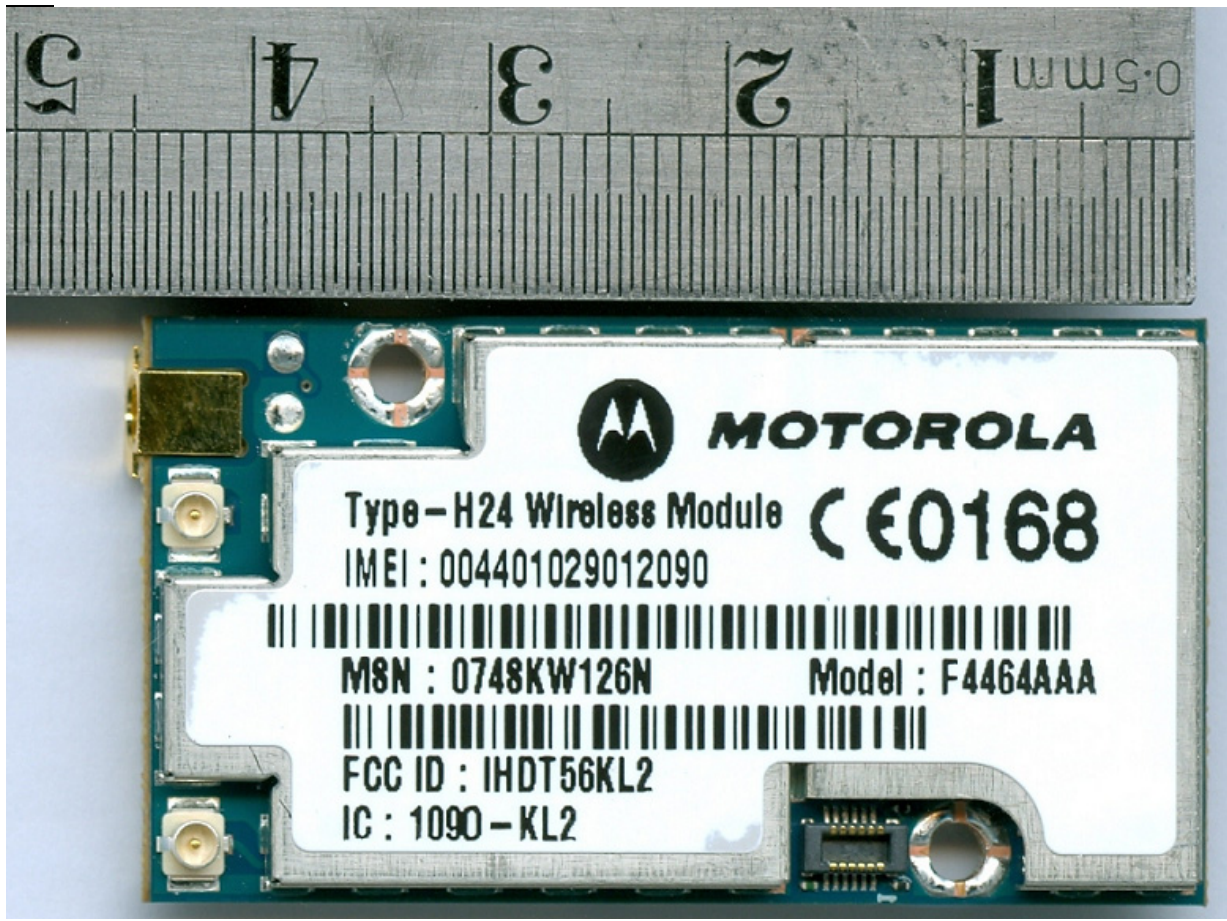

**EXTERNAL PHOTOGRAPHS**

**This document contains 3 photographs**

WCDMA Rx Diversity UFL RF Connector

Photograph No.1

H24 - Front View (TOP side)

GPS UFL RF Connector

Photograph No.2

H24 - Front View (TOP side) with ruler

Photograph No.3

H24 - Rear View (BOTTOM side)

Main MMCX RF Connector

70 Pins Interface Connector