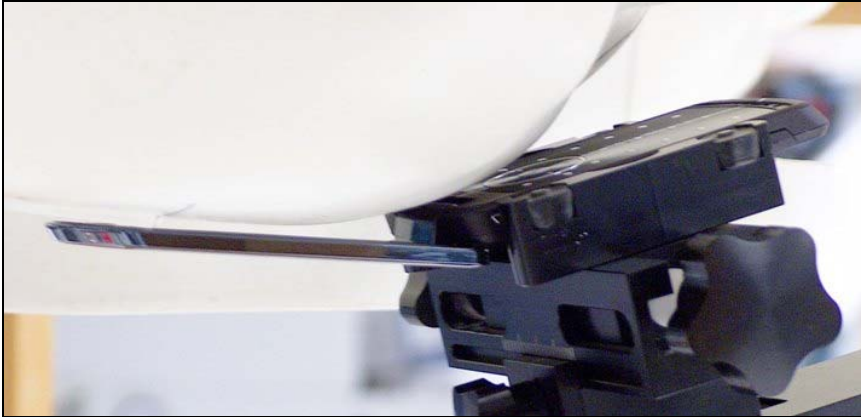

4.3 Right ear touch: DUT w/ battery SNN5807A
(Same position used for other battery accessory)