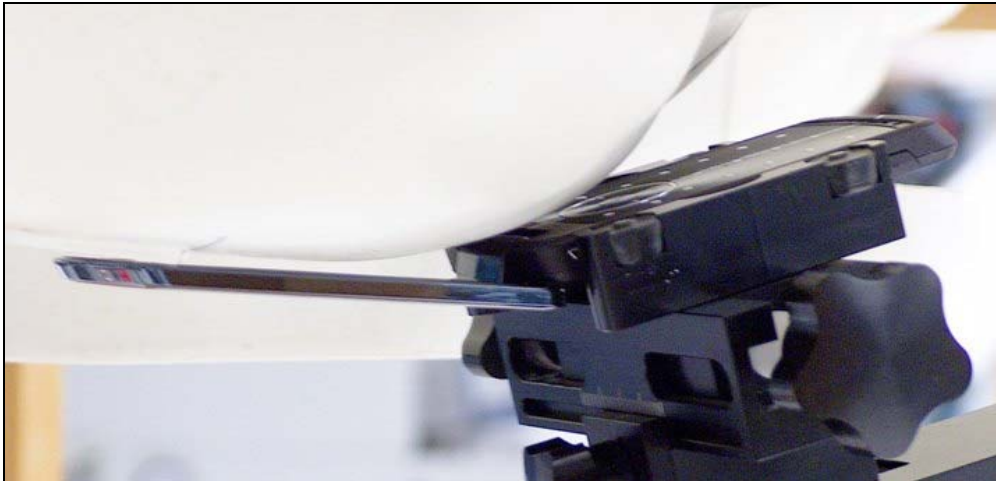

Approval Date: 9/29/08

**1.0 Highest SAR Test Position per body location**

**1.1 Body: DUT w/ battery SNN5807A and carry holster SYN2992A**

**1.2 Face: DUT w/ flip closed and battery SNN5807A.**

**1.3 Head: DUT at the right ear in touch position with battery SNN5807A**

**2.0 Other SAR tested positions at the body**

**2.1 Body worn: DUT w/ battery SNN5807A, and carry holster SYN2992A**  
( Same position used for other battery, and data/audio accessories)

**2.2 Back 2.5cm separation: DUT w/ battery SNN5807A**

The purpose of these photos is to illustrate the offered body-worn carry accessory(ies).  
The sample that was used in the following photos represents the product used to obtain the results presented herein.