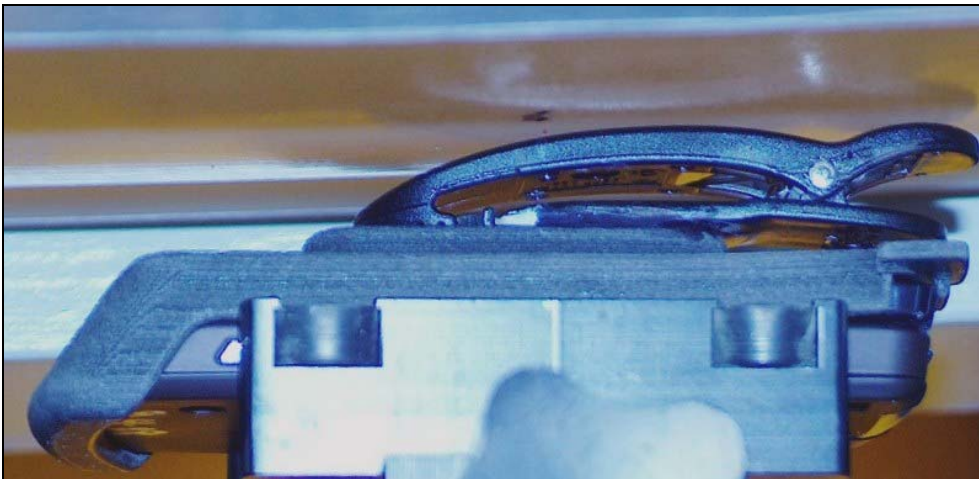

Approval Date: 9/29/08

**1.0 Highest SAR Test Position per body location**

**1.1 Body: DUT w/ battery SNN5807A and carry holster SYN2992A**

**1.2 Face: DUT w/ flip closed and battery SNN5807A.**

**1.3 Head: DUT at the right ear in touch position with battery SNN5807A**

**2.0 Other SAR tested positions at the body**

**2.1 Body worn: DUT w/ battery SNN5807A, and carry holster SYN2992A**  
( Same position used for other battery, and data/audio accessories)

**2.2 Back 2.5cm separation: DUT w/ battery SNN5807A**

**2.3 Front 2.5cm separation: DUT w/ battery SNN5807A**

**3.0 Other SAR tested positions at the face**

**3.1 Front 2.5cm separation – Flip closed, DUT w/ battery SNN5807A**  
( Same position used for other battery accessory)

The purpose of these photos is to illustrate the offered body-worn carry accessory(ies).  
The sample that was used in the following photos represents the product used to obtain the results presented herein.