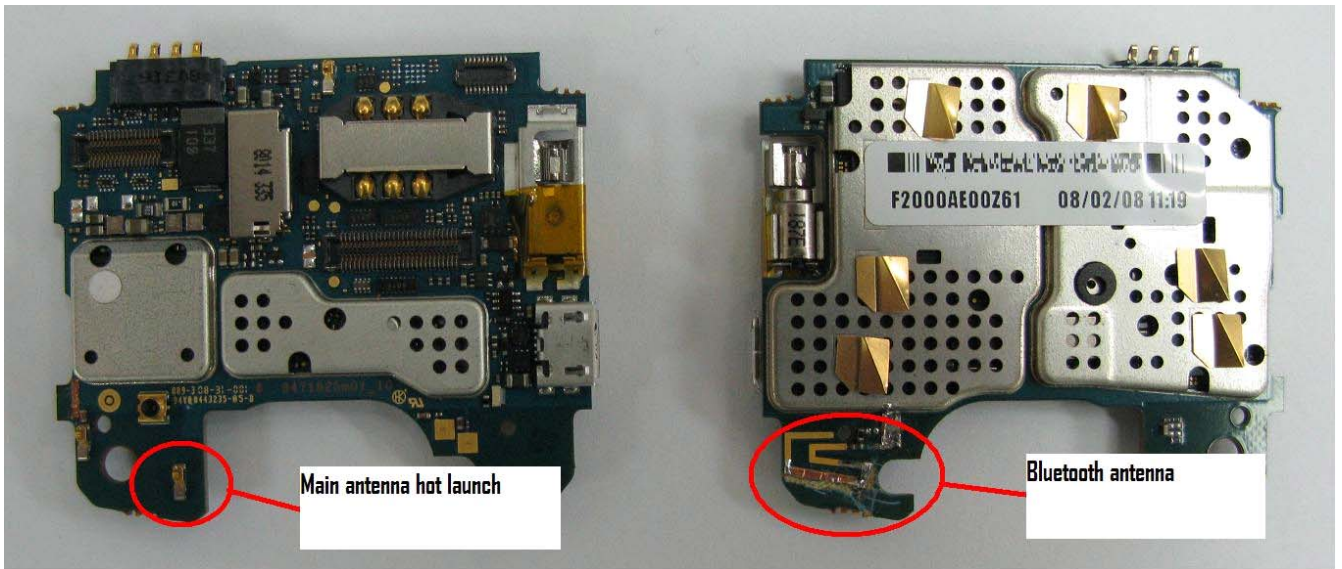

**4.2 Left ear tilt: DUT w/ battery SNN5807A**

**4.3 Right ear touch: DUT w/ battery SNN5807A**  
( Same position used for other battery accessory)

**4.4 Right ear tilt: DUT w/ battery SNN5807A**

**6.0 DUT and body worn Accessory Photos**

The purpose of these photos is to illustrate the offered body-worn carry accessory(ies).  
The sample that was used in the following photos represents the product used to obtain the results presented herein.

**6.1 Tested body worn accessories: FHN7163A (Front , Back, Side views)**

Front View

Back View

Side View

7.0 Bluetooth Antenna location Photograph

The Relative Positions of the Bluetooth and iDEN antenna

The Relative Positions of the Bluetooth and iDEN antenna