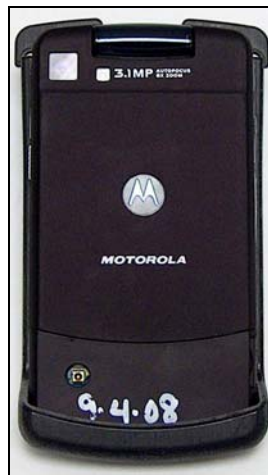

6.0 DUT and body worn Accessory Photos

The purpose of these photos is to illustrate the offered body-worn carry accessory(ies).
The sample that was used in the following photos represents the product used to obtain the results presented herein.

6.1 Tested body worn accessories: FHN7163A (Front , Back, Side views)

Back View