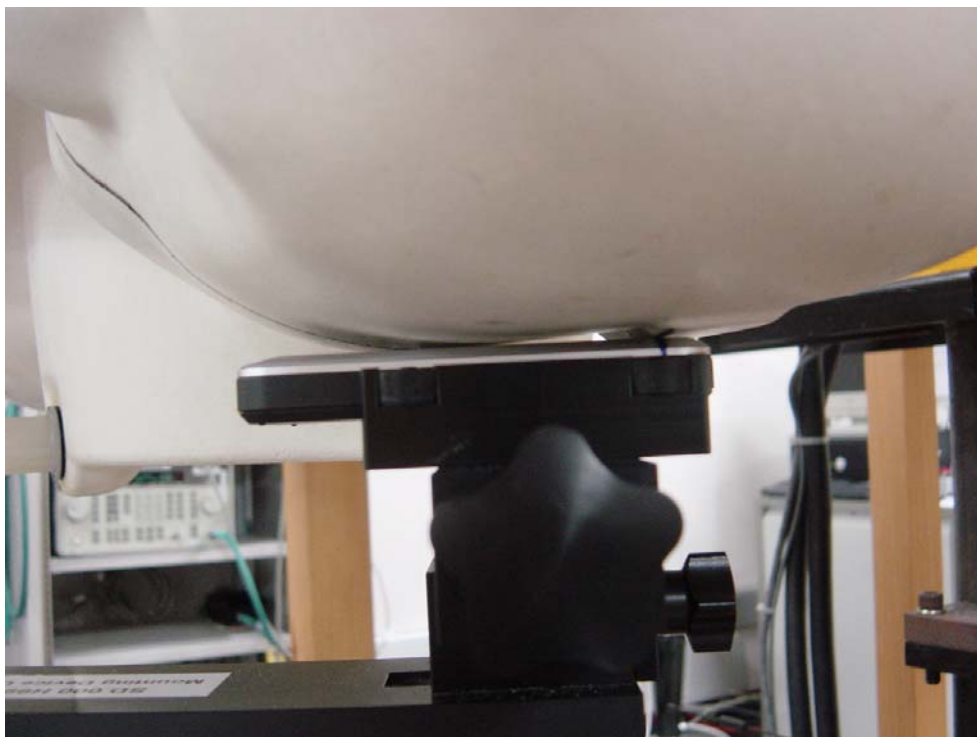

## EMC TEST SETUP PHOTOS

Antenna - Substitution

Tx Radiated

MOTOROLA, INC. Portable Cellular Phone SAR Test Report Number: **20116-2F**

**Appendix 6**

**Photographs of the device under test  
>>EXTRACTED FROM FCC EXHIBIT 11 <<<<**

MOTOROLA, INC. Portable Cellular Phone SAR Test Report Number: **20116-2F**

**Figure 1. Front of Phone**

**Figure 2. Back of Phone**

MOTOROLA, INC. Portable Cellular Phone SAR Test Report Number: **20116-2F**

**Figure 3. Phone Against the Flat Phantom**

**Figure 4. Phone Against the Head Phantom (Cheek Touch)**

MOTOROLA, INC. Portable Cellular Phone SAR Test Report Number: **20116-2F**

**Figure 5. Phone Against the Head Phantom (15°Tilt)**