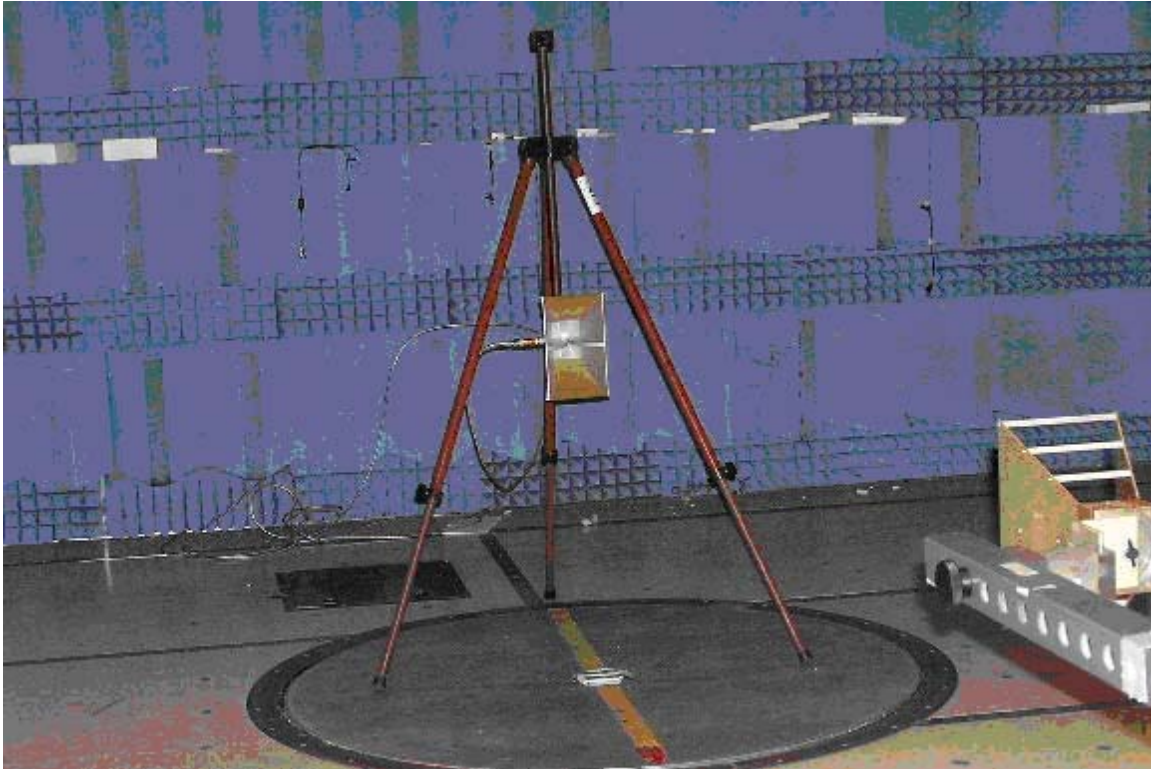

## EMC TEST SETUP PHOTOS

Antenna - Substitution

Tx Radiated

MOTOROLA, INC. Portable Cellular Phone SAR Test Report Number: **20116-2F**

**Appendix 6**

**Photographs of the device under test  
>>EXTRACTED FROM FCC EXHIBIT 11 <<<<**

MOTOROLA, INC. Portable Cellular Phone SAR Test Report Number: **20116-2F**

**Figure 1. Front of Phone**

**Figure 2. Back of Phone**

MOTOROLA, INC. Portable Cellular Phone SAR Test Report Number: **20116-2F**

**Figure 3. Phone Against the Flat Phantom**

**Figure 4. Phone Against the Head Phantom (Cheek Touch)**

MOTOROLA, INC. Portable Cellular Phone SAR Test Report Number: **20116-2F**

**Figure 5. Phone Against the Head Phantom (15°Tilt)**