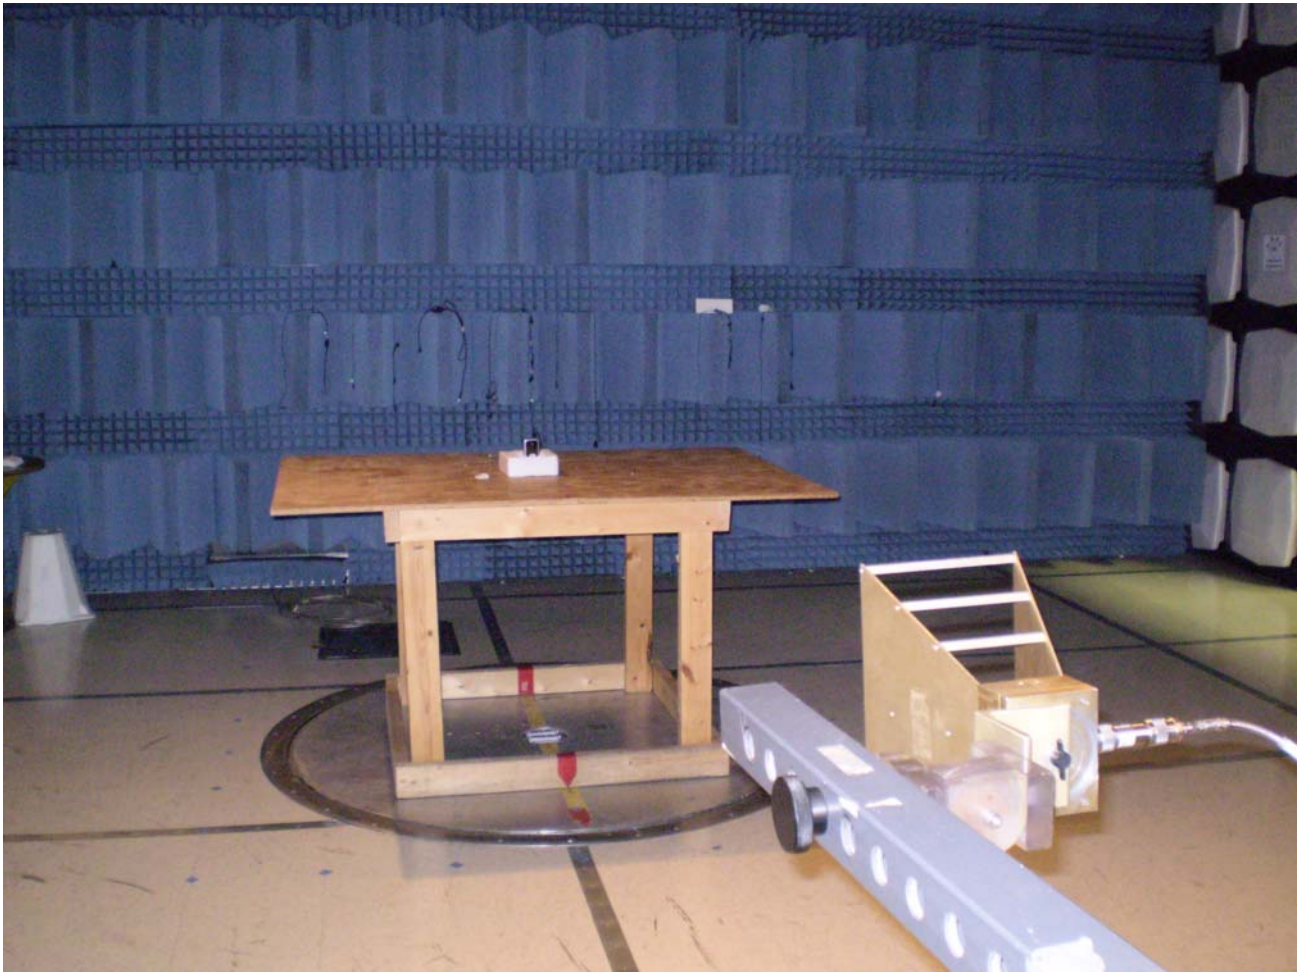

## EMC TEST SETUP PHOTOS

Antenna - Substitution

Tx Radiated

MOTOROLA, INC. Portable Cellular Phone SAR Test Report Number: **20116-2F**

**Appendix 6**

**Photographs of the device under test  
>>EXTRACTED FROM FCC EXHIBIT 11 <<<<**

MOTOROLA, INC. Portable Cellular Phone SAR Test Report Number: **20116-2F**

**Figure 1. Front of Phone**

**Figure 2. Back of Phone**

MOTOROLA, INC. Portable Cellular Phone SAR Test Report Number: **20116-2F**

**Figure 3. Phone Against the Flat Phantom**

**Figure 4. Phone Against the Head Phantom (Cheek Touch)**

MOTOROLA, INC. Portable Cellular Phone SAR Test Report Number: **20116-2F**

**Figure 5. Phone Against the Head Phantom (15°Tilt)**