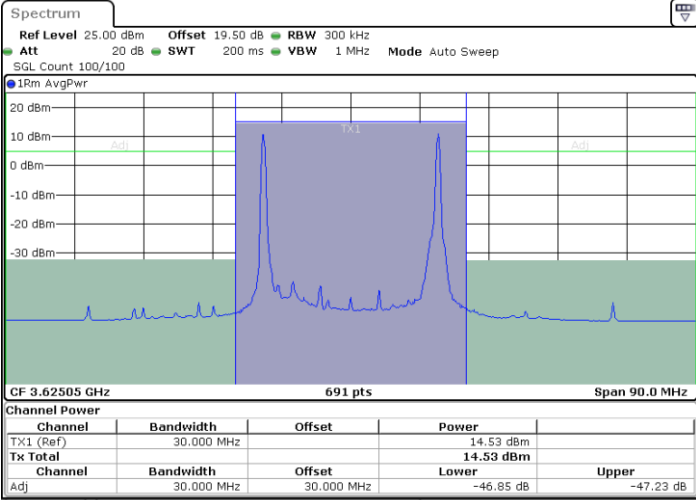

LTE Band 48C / 5MHz+20MHz

16QAM

Middle Channel / 1RB0 and 1RB99

Middle Channel / 1RB24 and 1RB0

Date: 7.SEP.2024 01:27:21