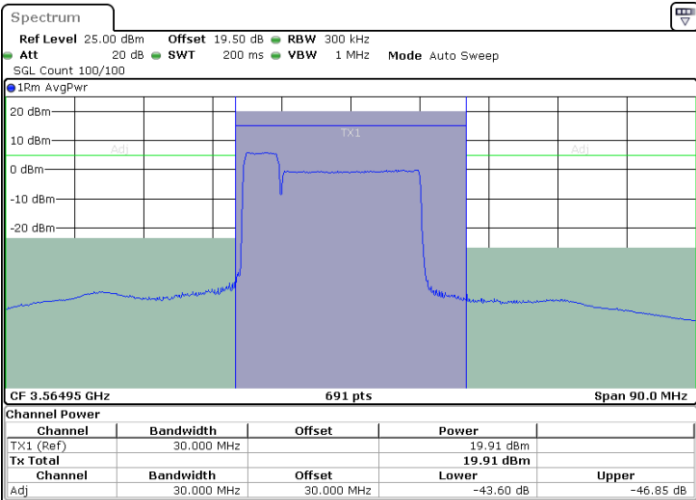

Lowest Channel / Full RB

N/A

Date: 7.SEP.2024 01:48:53