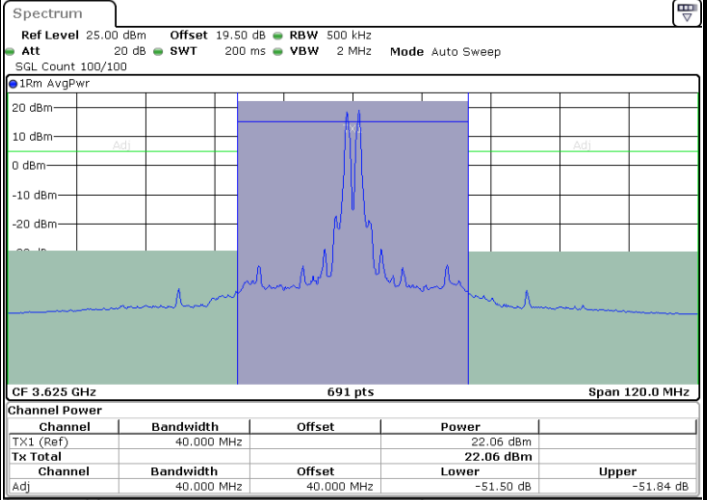

Date: 7.SEP.2024 08:49:12

LTE Band 48C / 20MHz+20MHz

16QAM

MiddleChannel / 1RB0 and 1RB99

Middle Channel / 1RB99 and 1RB0

Date: 7.SEP.2024 08:16:55

Date: 7.SEP.2024 08:19:16

Middle Channel / Full RB

N/A

Date: 7.SEP.2024 08:14:33

LTE Band 48C / 20MHz+20MHz

16QAM

Highest Channel / 1RB0 and 1RB99

Highest Channel / 1RB99 and 1RB0

Highest Channel / Full RB

N/A