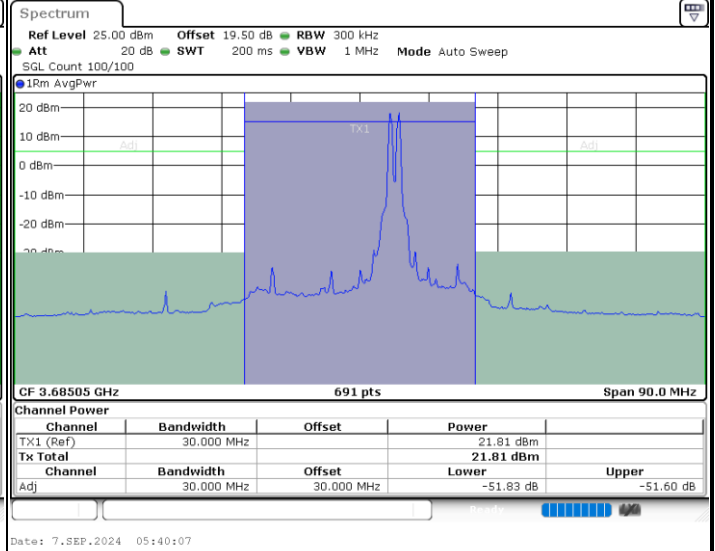

N/A

Date: 7.SEP.2024 04:37:11

LTE Band 48C / 20MHz+10MHz

16QAM

Highest Channel / 1RB0 and 1RB49

Highest Channel / 1RB99 and 1RB0

Highest Channel / Full RB

N/A

LTE Band 48C / 20MHz+15MHz

16QAM

Lowest Channel / 1RB0 and 1RB74

Lowest Channel / 1RB99 and 1RB0

Date: 7.SEP.2024 07:42:15

Date: 7.SEP.2024 07:44:41

Lowest Channel / Full RB

N/A