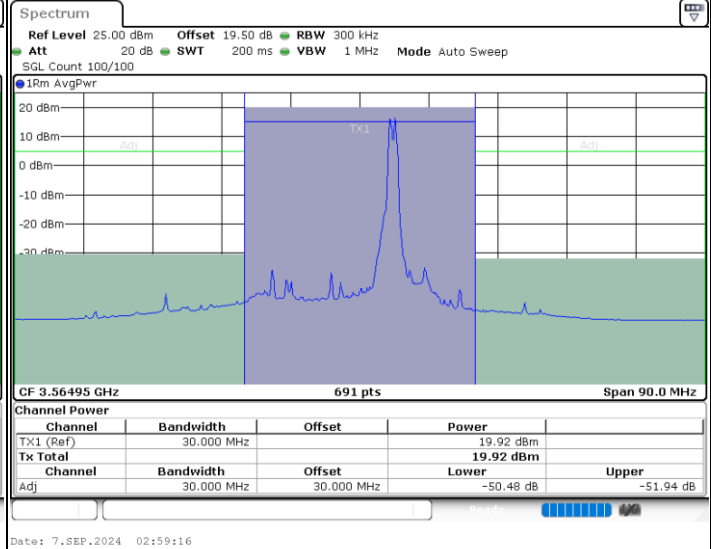

Date: 7.SEP.2024 05:47:29

LTE Band 48C / 15MHz+20MHz

64QAM

Highest Channel / 1RB0 and 1RB99

Highest Channel / 1RB74 and 1RB0

Date: 7.SEP.2024 06:51:29

Date: 7.SEP.2024 06:55:32

Highest Channel / Full RB

N/A

Date: 7.SEP.2024 06:50:40

LTE Band 48C / 20MHz+5MHz

64QAM

Lowest Channel / 1RB0 and 1RB24

Lowest Channel / 1RB99 and 1RB0

Lowest Channel / Full RB

N/A

LTE Band 48C / 20MHz+5MHz

64QAM

Middle Channel / 1RB0 and 1RB24

Middle Channel / 1RB99 and 1RB0

Middle Channel / Full RB

N/A

LTE Band 48C / 20MHz+5MHz

64QAM

Highest Channel / 1RB0 and 1RB24

Highest Channel / 1RB99 and 1RB0

Highest Channel / Full RB

N/A

LTE Band 48C / 20MHz+10MHz

64QAM

Lowest Channel / 1RB0 and 1RB49

Lowest Channel / 1RB99 and 1RB0