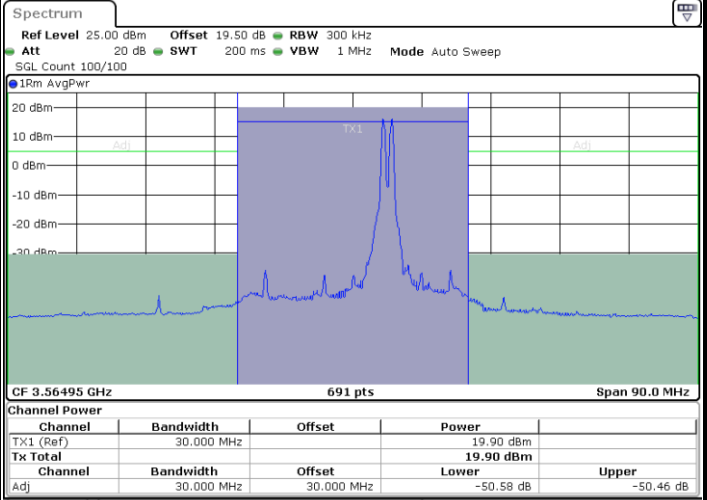

LTE Band 48C / 20MHz+5MHz

64QAM

Middle Channel / 1RB0 and 1RB24

Middle Channel / 1RB99 and 1RB0

Middle Channel / Full RB

N/A

LTE Band 48C / 20MHz+5MHz

64QAM

Highest Channel / 1RB0 and 1RB24

Highest Channel / 1RB99 and 1RB0

Highest Channel / Full RB

N/A

LTE Band 48C / 20MHz+10MHz

64QAM

Lowest Channel / 1RB0 and 1RB49

Lowest Channel / 1RB99 and 1RB0

Date: 7.SEP.2024 05:14:17

Date: 7.SEP.2024 05:18:19

Lowest Channel / Full RB

N/A

Date: 7.SEP.2024 05:13:28

LTE Band 48C / 20MHz+10MHz

64QAM

Middle Channel / 1RB0 and 1RB49