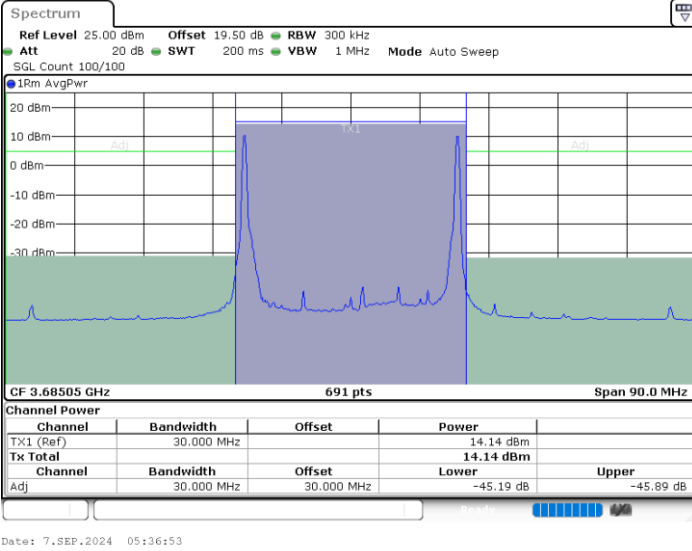

Date: 7.SEP.2024 05:14:17

Date: 7.SEP.2024 05:18:19

Lowest Channel / Full RB

N/A

Date: 7.SEP.2024 05:13:28

LTE Band 48C / 20MHz+10MHz

64QAM

Middle Channel / 1RB0 and 1RB49

Middle Channel / 1RB99 and 1RB0

Date: 7.SEP.2024 04:38:48

Date: 7.SEP.2024 04:42:51

Middle Channel / Full RB

N/A

Date: 7.SEP.2024 04:37:59

LTE Band 48C / 20MHz+10MHz

64QAM

Highest Channel / 1RB0 and 1RB49

Highest Channel / 1RB99 and 1RB0

Highest Channel / Full RB

N/A

LTE Band 48C / 20MHz+15MHz

64QAM

Lowest Channel / 1RB0 and 1RB74

Lowest Channel / 1RB99 and 1RB0