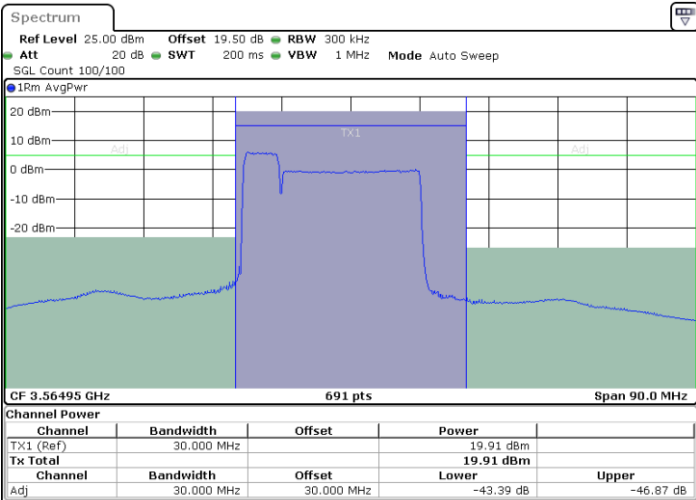

N/A

Date: 7.SEP.2024 08:14:33

LTE Band 48C / 20MHz+20MHz

16QAM

Highest Channel / 1RB0 and 1RB99

Highest Channel / 1RB99 and 1RB0

Highest Channel / Full RB

N/A

LTE Band 48C / 5MHz+20MHz

64QAM

Lowest Channel / 1RB0 and 1RB99

Lowest Channel / 1RB24 and 1RB0

Date: 7.SEP.2024 01:50:30

Date: 7.SEP.2024 01:54:32

Lowest Channel / Full RB

N/A

Date: 7.SEP.2024 01:49:41

LTE Band 48C / 5MHz+20MHz

64QAM

Middle Channel / 1RB0 and 1RB99

Middle Channel / 1RB24 and 1RB0

Middle Channel / Full RB

N/A

LTE Band 48C / 5MHz+20MHz

64QAM

Highest Channel / 1RB0 and 1RB99

Highest Channel / 1RB24 and 1RB0

Highest Channel / Full RB

N/A

LTE Band 48C / 10MHz+20MHz

64QAM

Lowest Channel / 1RB0 and 1RB99