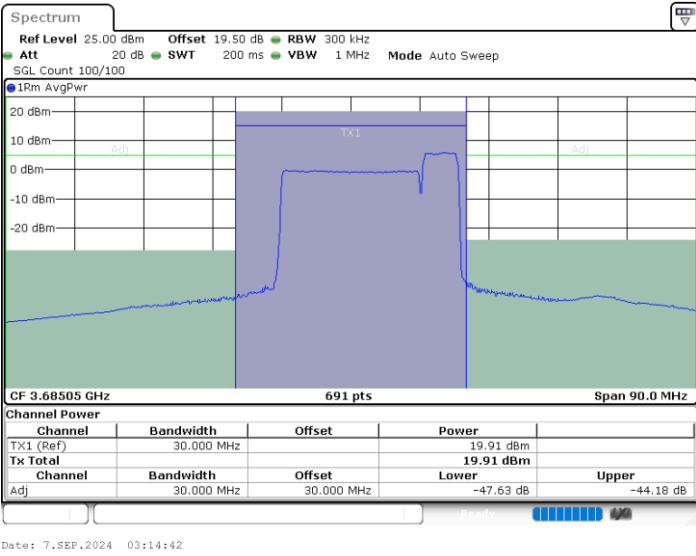

Lowest Channel / 1RB0 and 1RB24

Lowest Channel / 1RB99 and 1RB0

Lowest Channel / Full RB

N/A

LTE Band 48C / 20MHz+5MHz

16QAM

Middle Channel / 1RB0 and 1RB24

Middle Channel / 1RB99 and 1RB0

Middle Channel / Full RB

N/A

LTE Band 48C / 20MHz+5MHz

16QAM

Highest Channel / 1RB0 and 1RB24

Highest Channel / 1RB99 and 1RB0

Highest Channel / Full RB

N/A

LTE Band 48C / 20MHz+10MHz

16QAM

Lowest Channel / 1RB0 and 1RB49

Lowest Channel / 1RB99 and 1RB0

Date: 7.SEP.2024 05:15:05

Date: 7.SEP.2024 05:17:31

Lowest Channel / Full RB

N/A