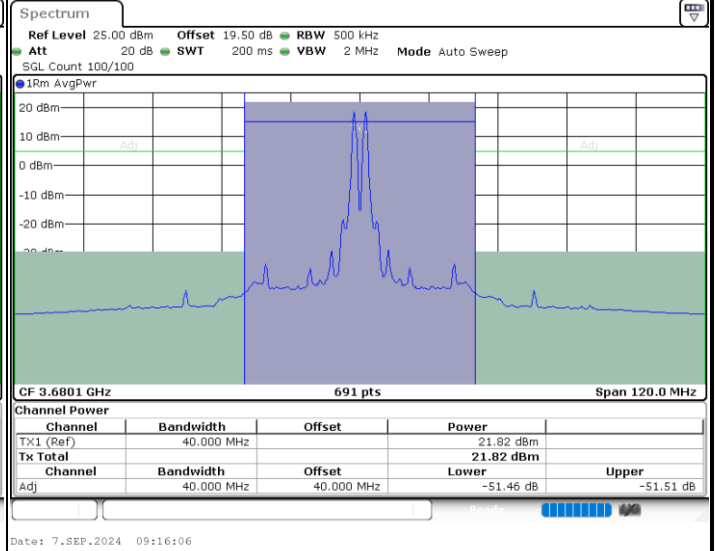

N/A

Date: 7.SEP.2024 08:14:33

LTE Band 48C / 20MHz+20MHz

16QAM

Highest Channel / 1RB0 and 1RB99

Highest Channel / 1RB99 and 1RB0

Highest Channel / Full RB

N/A

LTE Band 48C / 5MHz+20MHz

64QAM

Lowest Channel / 1RB0 and 1RB99

Lowest Channel / 1RB24 and 1RB0

Date: 7.SEP.2024 01:50:30

Date: 7.SEP.2024 01:54:32

Lowest Channel / Full RB

N/A