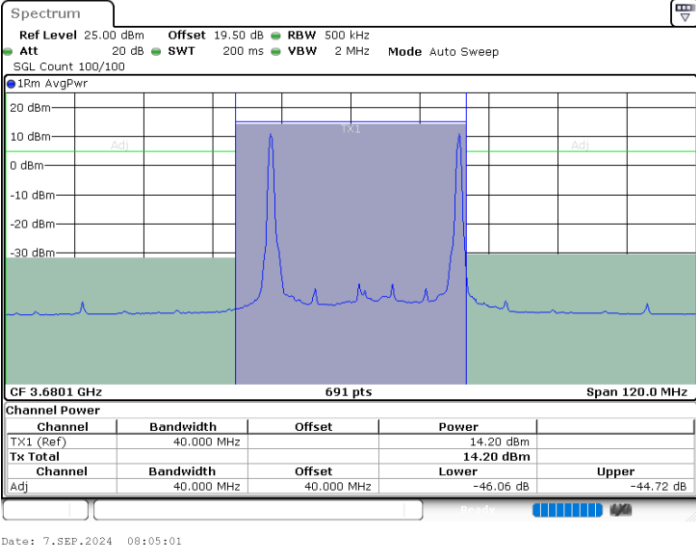

N/A

Date: 7.SEP.2024 07:01:17

LTE Band 48C / 20MHz+15MHz

16QAM

Highest Channel / 1RB0 and 1RB74

Highest Channel / 1RB99 and 1RB0

Highest Channel / Full RB

N/A

LTE Band 48C / 20MHz+20MHz

16QAM

Lowest Channel / 1RB0 and 1RB99

Lowest Channel / 1RB99 and 1RB0

Date: 7.SEP.2024 08:51:33

Date: 7.SEP.2024 08:53:55

Lowest Channel / Full RB

N/A