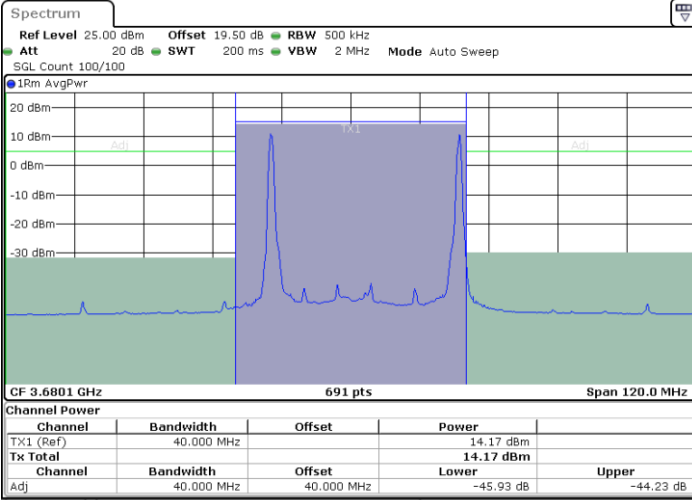

Date: 7.SEP.2024 05:47:29

LTE Band 48C / 15MHz+20MHz

64QAM

Highest Channel / 1RB0 and 1RB99

Highest Channel / 1RB74 and 1RB0

Date: 7.SEP.2024 06:51:29

Date: 7.SEP.2024 06:55:32

Highest Channel / Full RB

N/A

Date: 7.SEP.2024 06:50:40

LTE Band 48C / 20MHz+5MHz

64QAM

Lowest Channel / 1RB0 and 1RB24

Lowest Channel / 1RB99 and 1RB0

Lowest Channel / Full RB

N/A