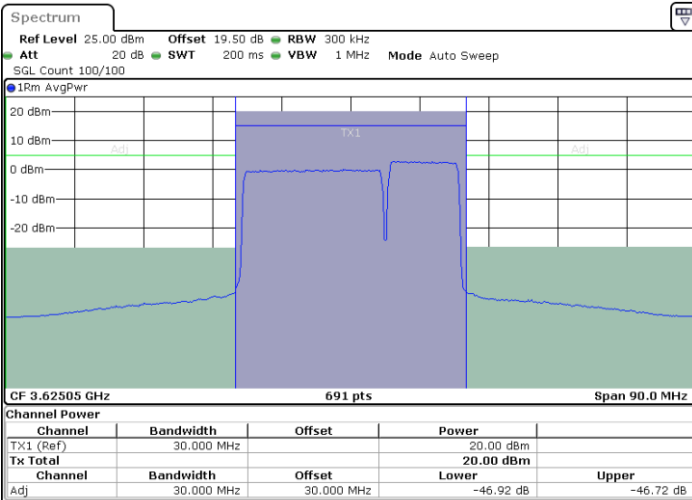

Date: 7.SEP.2024 05:14:17

Date: 7.SEP.2024 05:18:19

Lowest Channel / Full RB

N/A

Date: 7.SEP.2024 05:13:28

LTE Band 48C / 20MHz+10MHz

64QAM

Middle Channel / 1RB0 and 1RB49

Middle Channel / 1RB99 and 1RB0

Date: 7.SEP.2024 04:38:48

Date: 7.SEP.2024 04:42:51

Middle Channel / Full RB

N/A

Date: 7.SEP.2024 04:37:59

LTE Band 48C / 20MHz+10MHz

64QAM

Highest Channel / 1RB0 and 1RB49

Highest Channel / 1RB99 and 1RB0

Highest Channel / Full RB

N/A

LTE Band 48C / 20MHz+15MHz

64QAM

Lowest Channel / 1RB0 and 1RB74

Lowest Channel / 1RB99 and 1RB0