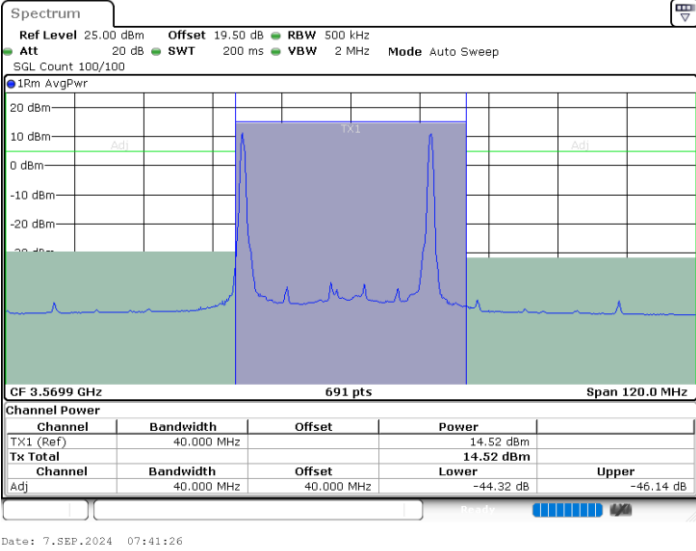

Middle Channel / 1RB99 and 1RB0

Date: 7.SEP.2024 04:38:48

Date: 7.SEP.2024 04:42:51

Middle Channel / Full RB

N/A

Date: 7.SEP.2024 04:37:59

LTE Band 48C / 20MHz+10MHz

64QAM

Highest Channel / 1RB0 and 1RB49

Highest Channel / 1RB99 and 1RB0

Highest Channel / Full RB

N/A

LTE Band 48C / 20MHz+15MHz

64QAM

Lowest Channel / 1RB0 and 1RB74

Lowest Channel / 1RB99 and 1RB0

Lowest Channel / Full RB

N/A

LTE Band 48C / 20MHz+15MHz

64QAM

Middle Channel / 1RB0 and 1RB74

Middle Channel / 1RB99 and 1RB0

Date: 7.SEP.2024 07:02:55

Date: 7.SEP.2024 07:07:00