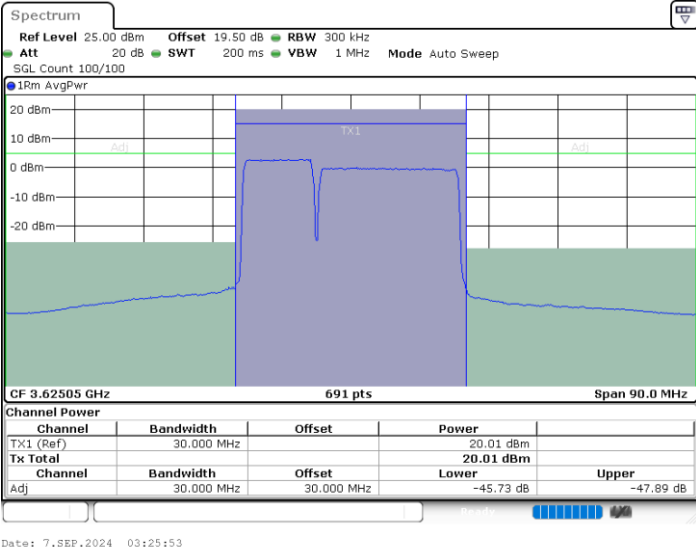

N/A

Date: 7.SEP.2024 04:03:15

LTE Band 48C / 10MHz+20MHz

16QAM

Middle Channel / 1RB0 and 1RB99

Middle Channel / 1RB49 and 1RB0

Date: 7.SEP.2024 03:28:18

Date: 7.SEP.2024 03:30:43

Middle Channel / Full RB

N/A

Date: 7.SEP.2024 03:25:53

LTE Band 48C / 10MHz+20MHz

16QAM

Highest Channel / 1RB0 and 1RB99

Highest Channel / 1RB49 and 1RB0

Highest Channel / Full RB