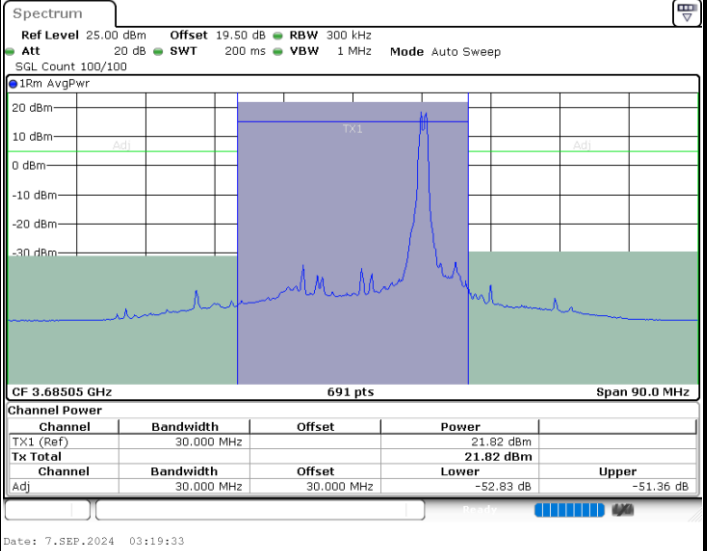

Lowest Channel / 1RB0 and 1RB24

Lowest Channel / 1RB99 and 1RB0

Lowest Channel / Full RB

N/A

LTE Band 48C / 20MHz+5MHz

16QAM

Middle Channel / 1RB0 and 1RB24

Middle Channel / 1RB99 and 1RB0

Middle Channel / Full RB

N/A

LTE Band 48C / 20MHz+5MHz

16QAM

Highest Channel / 1RB0 and 1RB24

Highest Channel / 1RB99 and 1RB0

Highest Channel / Full RB

N/A

LTE Band 48C / 20MHz+10MHz

16QAM

Lowest Channel / 1RB0 and 1RB49

Lowest Channel / 1RB99 and 1RB0

Date: 7.SEP.2024 05:15:05

Date: 7.SEP.2024 05:17:31

Lowest Channel / Full RB

N/A