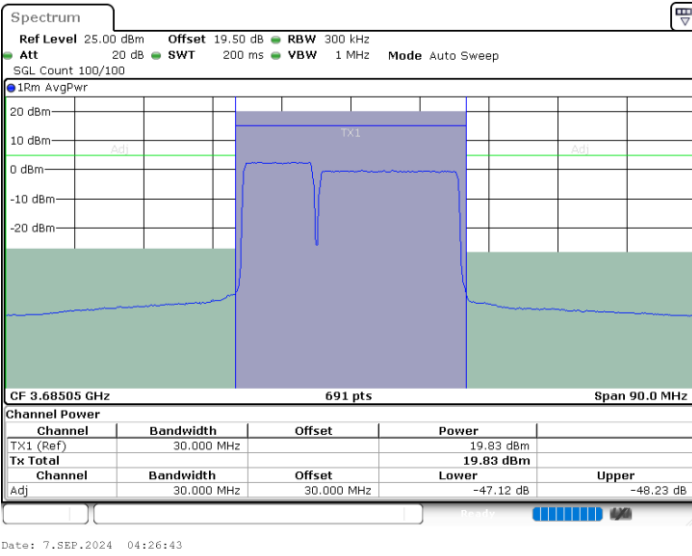

Lowest Channel / 1RB49 and 1RB0

Date: 7.SEP.2024 04:04:53

Date: 7.SEP.2024 04:08:55

Lowest Channel / Full RB

N/A

Date: 7.SEP.2024 04:04:04

LTE Band 48C / 10MHz+20MHz

64QAM

Middle Channel / 1RB0 and 1RB99

Middle Channel / 1RB49 and 1RB0

Middle Channel / Full RB

N/A

LTE Band 48C / 10MHz+20MHz

64QAM

Highest Channel / 1RB0 and 1RB99

Highest Channel / 1RB49 and 1RB0

Highest Channel / Full RB

N/A

LTE Band 48C / 15MHz+20MHz

64QAM

Lowest Channel / 1RB0 and 1RB99

Lowest Channel / 1RB74 and 1RB0

Lowest Channel / Full RB

N/A