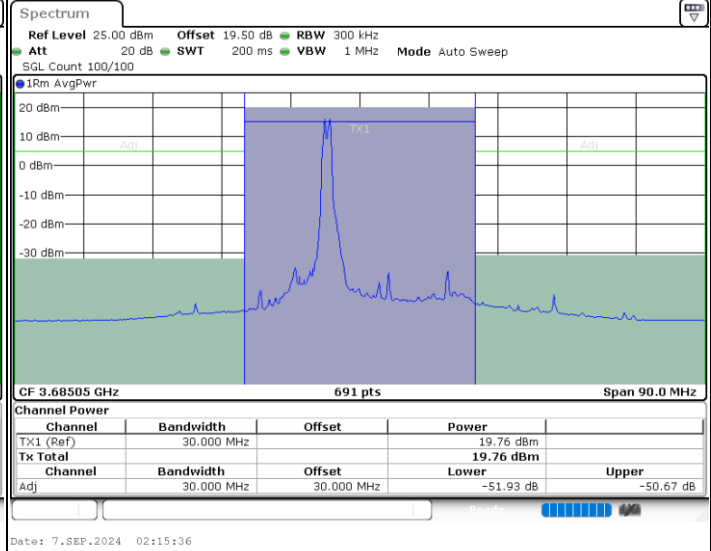

LTE Band 48C / 5MHz+20MHz

64QAM

Lowest Channel / 1RB0 and 1RB99

Lowest Channel / 1RB24 and 1RB0

Date: 7.SEP.2024 01:50:30

Date: 7.SEP.2024 01:54:32

Lowest Channel / Full RB

N/A

Date: 7.SEP.2024 01:49:41

LTE Band 48C / 5MHz+20MHz

64QAM

Middle Channel / 1RB0 and 1RB99

Middle Channel / 1RB24 and 1RB0

Middle Channel / Full RB

N/A

LTE Band 48C / 5MHz+20MHz

64QAM

Highest Channel / 1RB0 and 1RB99

Highest Channel / 1RB24 and 1RB0

Highest Channel / Full RB

N/A

LTE Band 48C / 10MHz+20MHz

64QAM

Lowest Channel / 1RB0 and 1RB99

Lowest Channel / 1RB49 and 1RB0

Date: 7.SEP.2024 04:04:53

Date: 7.SEP.2024 04:08:55

Lowest Channel / Full RB

N/A

Date: 7.SEP.2024 04:04:04

LTE Band 48C / 10MHz+20MHz

64QAM