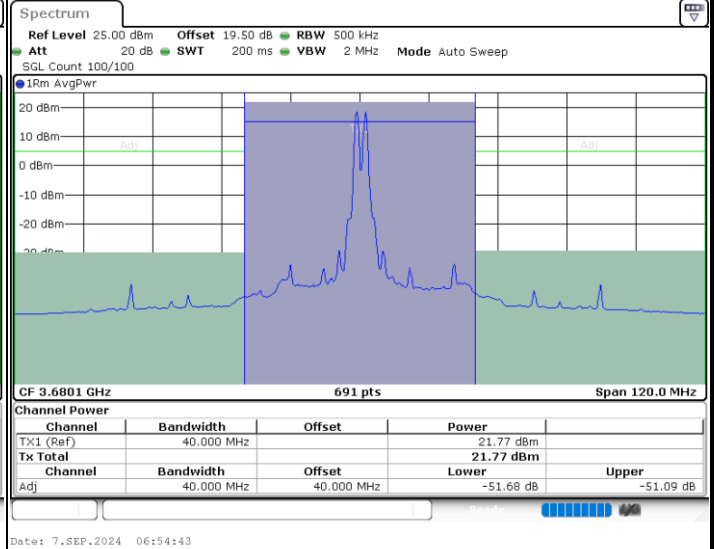

N/A

Date: 7.SEP.2024 06:27:08

LTE Band 48C / 15MHz+20MHz

16QAM

Middle Channel / 1RB0 and 1RB99

Middle Channel / 1RB74 and 1RB0

Middle Channel / Full RB

N/A

LTE Band 48C / 15MHz+20MHz

16QAM

Highest Channel / 1RB0 and 1RB99

Highest Channel / 1RB74 and 1RB0

Highest Channel / Full RB

N/A

LTE Band 48C / 20MHz+5MHz

16QAM