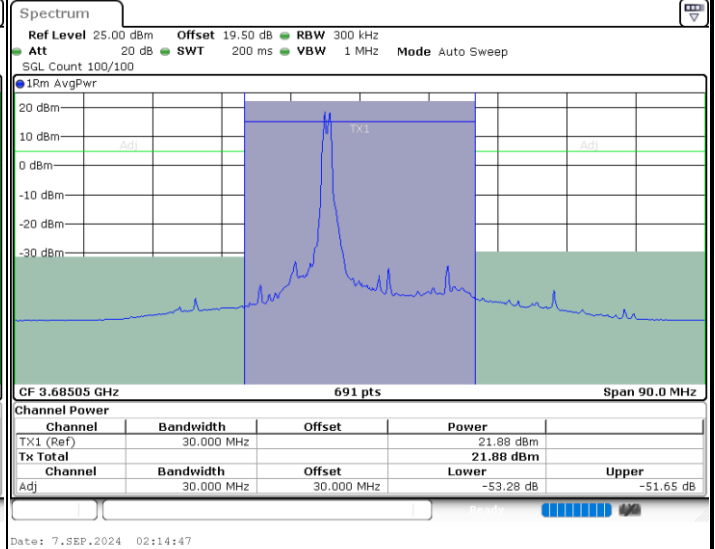

Middle Channel / Full RB

N/A

Date: 7.SEP.2024 01:24:56

LTE Band 48C / 5MHz+20MHz

16QAM

Highest Channel / 1RB0 and 1RB99

Highest Channel / 1RB24 and 1RB0

Highest Channel / Full RB

N/A

LTE Band 48C / 10MHz+20MHz

16QAM

Lowest Channel / 1RB0 and 1RB99

Lowest Channel / 1RB49 and 1RB0

Date: 7.SEP.2024 04:05:41

Date: 7.SEP.2024 04:08:06

Lowest Channel / Full RB