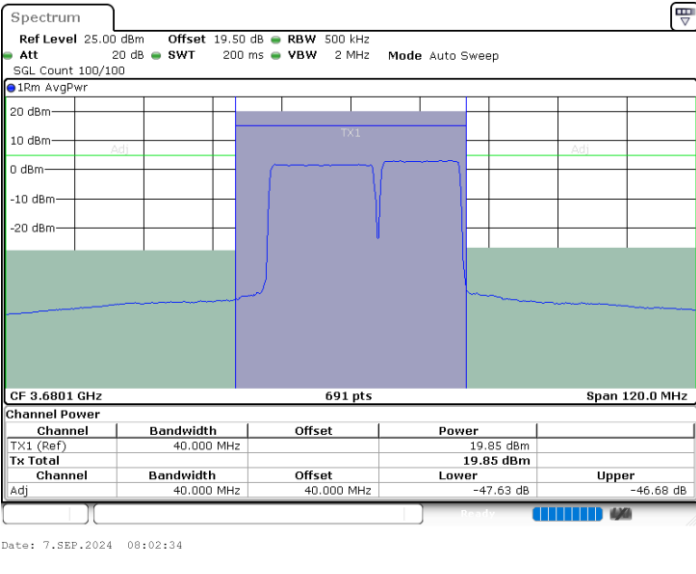

N/A

Date: 7.SEP.2024 07:01:17

LTE Band 48C / 20MHz+15MHz

16QAM

Highest Channel / 1RB0 and 1RB74

Highest Channel / 1RB99 and 1RB0

Highest Channel / Full RB

N/A

LTE Band 48C / 20MHz+20MHz

16QAM

Lowest Channel / 1RB0 and 1RB99

Lowest Channel / 1RB99 and 1RB0

Date: 7.SEP.2024 08:51:33

Date: 7.SEP.2024 08:53:55

Lowest Channel / Full RB

N/A