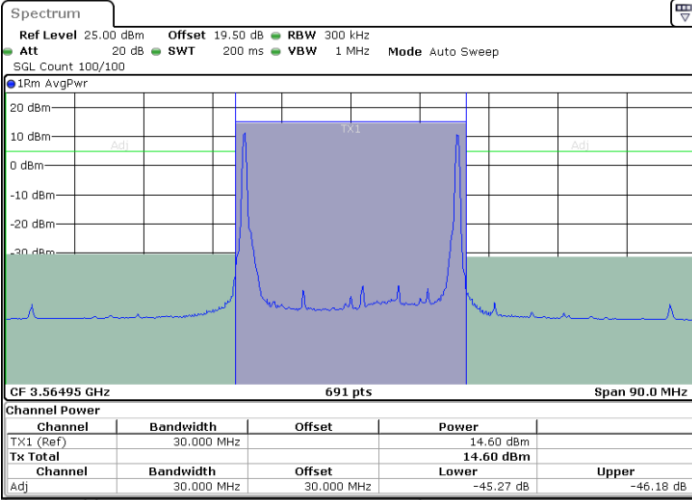

LTE Band 48C / 20MHz+5MHz

64QAM

Middle Channel / 1RB0 and 1RB24

Middle Channel / 1RB99 and 1RB0

Middle Channel / Full RB

N/A

LTE Band 48C / 20MHz+5MHz

64QAM

Highest Channel / 1RB0 and 1RB24

Highest Channel / 1RB99 and 1RB0

Highest Channel / Full RB

N/A

LTE Band 48C / 20MHz+10MHz

64QAM

Lowest Channel / 1RB0 and 1RB49

Lowest Channel / 1RB99 and 1RB0

Date: 7.SEP.2024 05:14:17

Date: 7.SEP.2024 05:18:19

Lowest Channel / Full RB

N/A

Date: 7.SEP.2024 05:13:28

LTE Band 48C / 20MHz+10MHz

64QAM

Middle Channel / 1RB0 and 1RB49