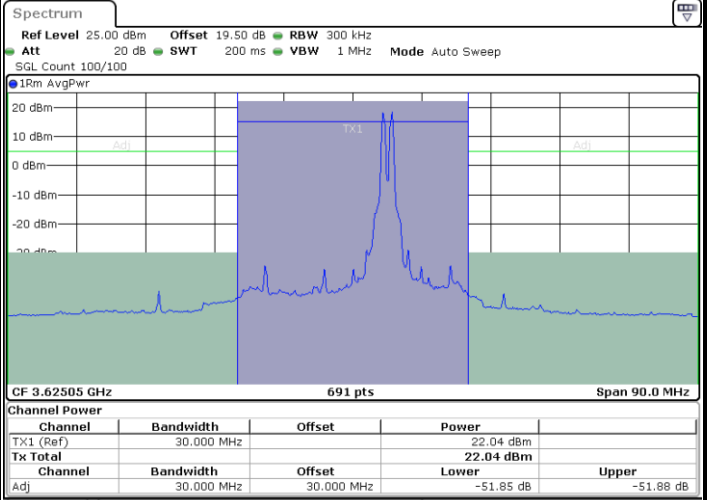

Date: 7.SEP.2024 05:12:39

LTE Band 48C / 20MHz+10MHz

16QAM

Middle Channel / 1RB0 and 1RB49

Middle Channel / 1RB99 and 1RB0

Date: 7.SEP.2024 04:39:37

Date: 7.SEP.2024 04:42:02

Middle Channel / Full RB

N/A

Date: 7.SEP.2024 04:37:11

LTE Band 48C / 20MHz+10MHz

16QAM

Highest Channel / 1RB0 and 1RB49

Highest Channel / 1RB99 and 1RB0

Highest Channel / Full RB

N/A