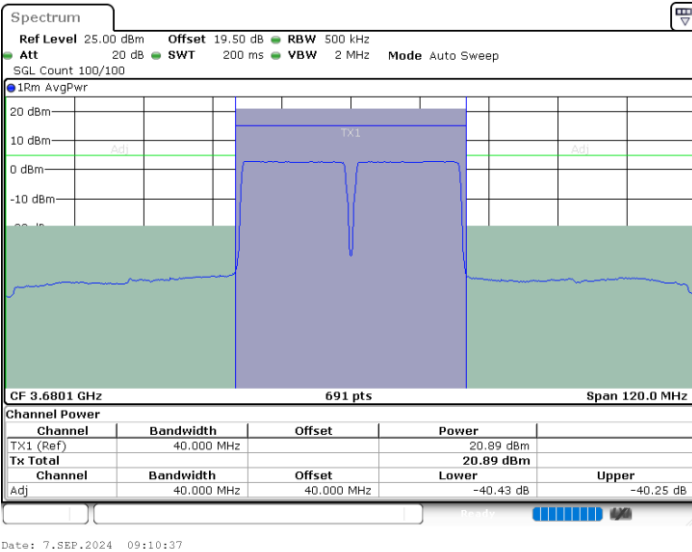

LTE Band 48C / 20MHz+20MHz

QPSK

Highest Channel / 1RB0 and 1RB99

Highest Channel / 1RB99 and 1RB0

Date: 7.SEP.2024 09:14:32

Date: 7.SEP.2024 09:15:19

Highest Channel / Full RB

N/A