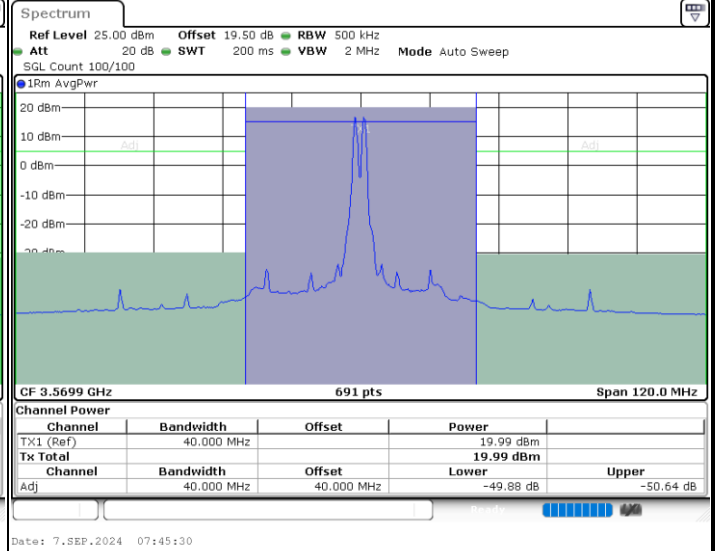

Middle Channel / 1RB99 and 1RB0

Date: 7.SEP.2024 04:38:48

Date: 7.SEP.2024 04:42:51

Middle Channel / Full RB

N/A

Date: 7.SEP.2024 04:37:59

LTE Band 48C / 20MHz+10MHz

64QAM

Highest Channel / 1RB0 and 1RB49

Highest Channel / 1RB99 and 1RB0

Highest Channel / Full RB

N/A

LTE Band 48C / 20MHz+15MHz

64QAM

Lowest Channel / 1RB0 and 1RB74

Lowest Channel / 1RB99 and 1RB0

Lowest Channel / Full RB

N/A

LTE Band 48C / 20MHz+15MHz

64QAM

Middle Channel / 1RB0 and 1RB74

Middle Channel / 1RB99 and 1RB0

Date: 7.SEP.2024 07:02:55

Date: 7.SEP.2024 07:07:00