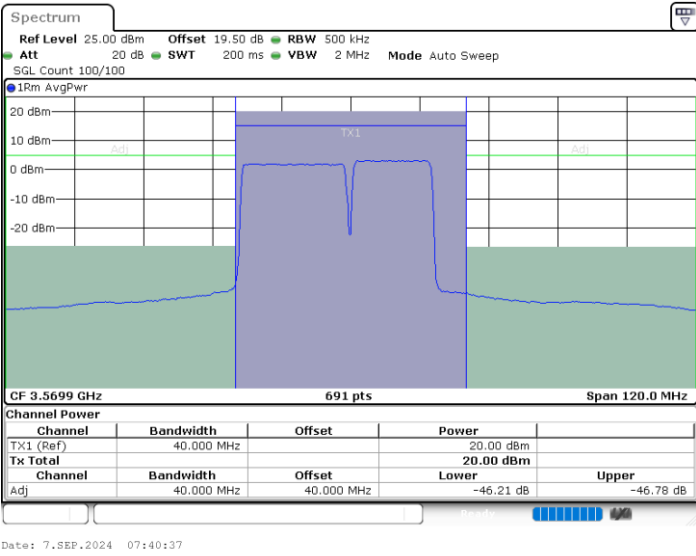

Middle Channel / 1RB99 and 1RB0

Date: 7.SEP.2024 04:38:48

Date: 7.SEP.2024 04:42:51

Middle Channel / Full RB

N/A

Date: 7.SEP.2024 04:37:59

LTE Band 48C / 20MHz+10MHz

64QAM

Highest Channel / 1RB0 and 1RB49

Highest Channel / 1RB99 and 1RB0

Highest Channel / Full RB

N/A

LTE Band 48C / 20MHz+15MHz

64QAM

Lowest Channel / 1RB0 and 1RB74

Lowest Channel / 1RB99 and 1RB0

Lowest Channel / Full RB

N/A

LTE Band 48C / 20MHz+15MHz

64QAM

Middle Channel / 1RB0 and 1RB74

Middle Channel / 1RB99 and 1RB0

Date: 7.SEP.2024 07:02:55

Date: 7.SEP.2024 07:07:00