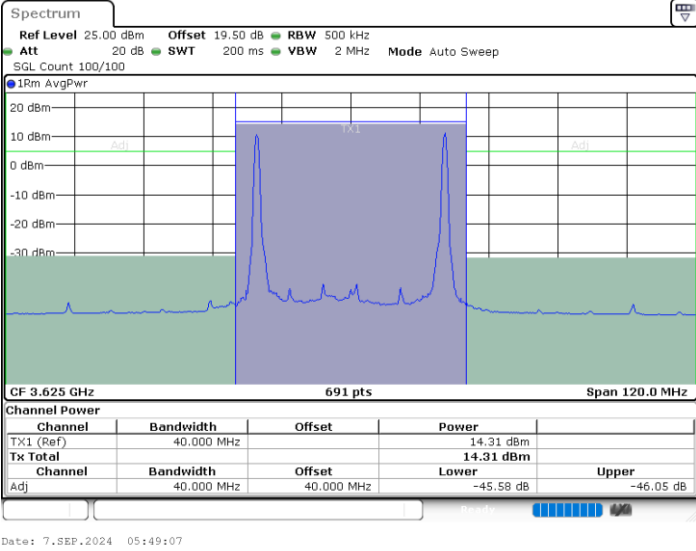

N/A

Date: 7.SEP.2024 06:27:08

LTE Band 48C / 15MHz+20MHz

16QAM

Middle Channel / 1RB0 and 1RB99

Middle Channel / 1RB74 and 1RB0

Middle Channel / Full RB

N/A

LTE Band 48C / 15MHz+20MHz

16QAM

Highest Channel / 1RB0 and 1RB99

Highest Channel / 1RB74 and 1RB0

Highest Channel / Full RB

N/A

LTE Band 48C / 20MHz+5MHz

16QAM