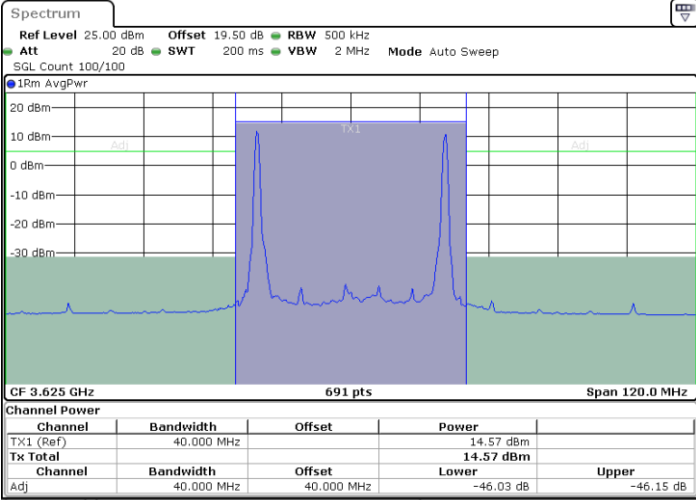

Highest Channel / 1RB0 and 1RB49

Highest Channel / 1RB99 and 1RB0

Highest Channel / Full RB

N/A

LTE Band 48C / 20MHz+15MHz

64QAM

Lowest Channel / 1RB0 and 1RB74

Lowest Channel / 1RB99 and 1RB0

Lowest Channel / Full RB

N/A

LTE Band 48C / 20MHz+15MHz

64QAM

Middle Channel / 1RB0 and 1RB74

Middle Channel / 1RB99 and 1RB0

Date: 7.SEP.2024 07:02:55

Date: 7.SEP.2024 07:07:00