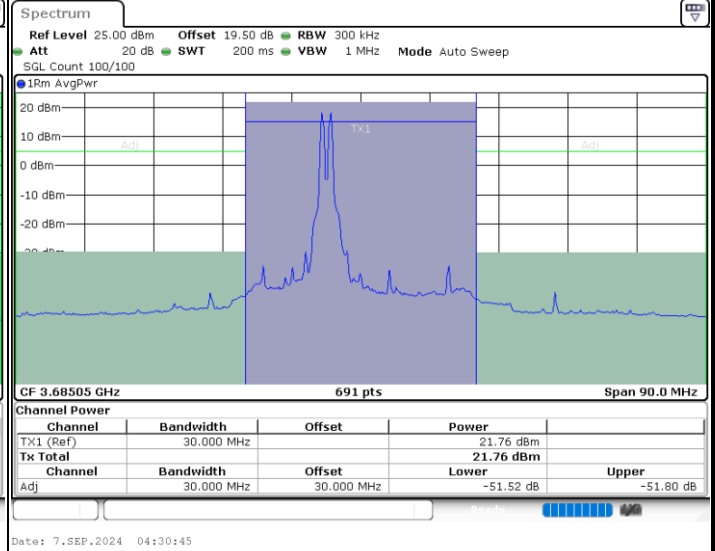

Middle Channel / Full RB

N/A

Date: 7.SEP.2024 03:25:53

LTE Band 48C / 10MHz+20MHz

16QAM

Highest Channel / 1RB0 and 1RB99

Highest Channel / 1RB49 and 1RB0

Highest Channel / Full RB

N/A

LTE Band 48C / 15MHz+20MHz

16QAM

Lowest Channel / 1RB0 and 1RB99

Lowest Channel / 1RB74 and 1RB0

Date: 7.SEP.2024 06:29:35

Date: 7.SEP.2024 06:32:02

Lowest Channel / Full RB