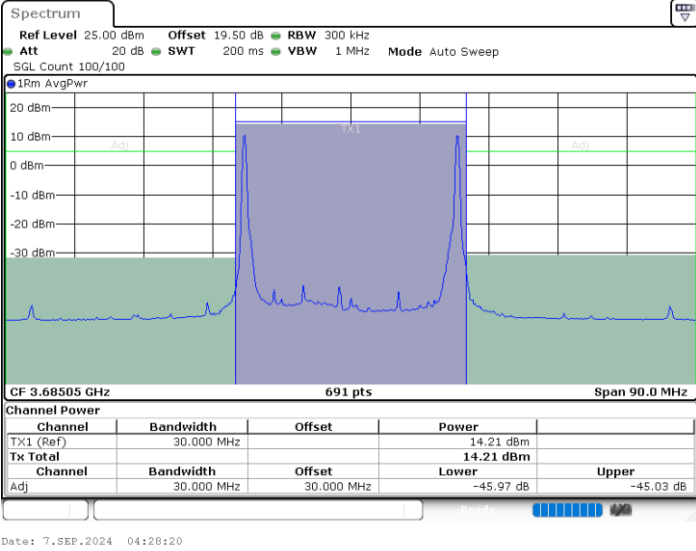

Middle Channel / Full RB

N/A

Date: 7.SEP.2024 03:25:53

LTE Band 48C / 10MHz+20MHz

16QAM

Highest Channel / 1RB0 and 1RB99

Highest Channel / 1RB49 and 1RB0

Highest Channel / Full RB