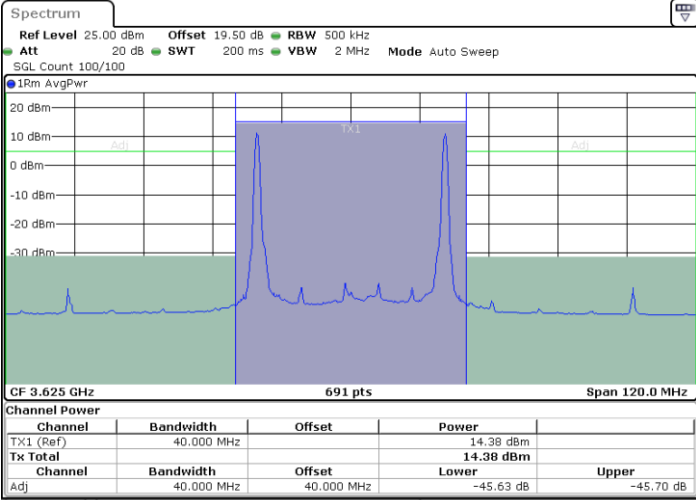

Date: 7.SEP.2024 07:39:48

LTE Band 48C / 20MHz+15MHz

16QAM

Middle Channel / 1RB0 and 1RB74

Middle Channel / 1RB99 and 1RB0

Date: 7.SEP.2024 07:03:44

Date: 7.SEP.2024 07:06:11

Middle Channel / Full RB

N/A

Date: 7.SEP.2024 07:01:17

LTE Band 48C / 20MHz+15MHz

16QAM

Highest Channel / 1RB0 and 1RB74

Highest Channel / 1RB99 and 1RB0

Highest Channel / Full RB

N/A