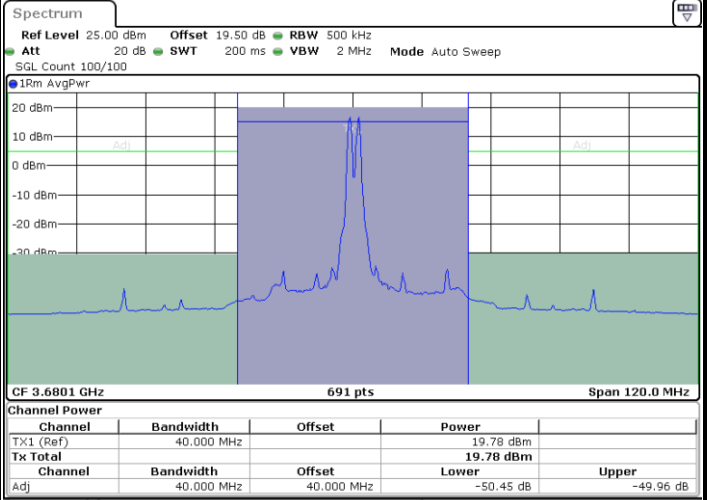

Date: 7.SEP.2024 05:47:29

LTE Band 48C / 15MHz+20MHz

64QAM

Highest Channel / 1RB0 and 1RB99

Highest Channel / 1RB74 and 1RB0

Date: 7.SEP.2024 06:51:29

Date: 7.SEP.2024 06:55:32

Highest Channel / Full RB

N/A

Date: 7.SEP.2024 06:50:40

LTE Band 48C / 20MHz+5MHz

64QAM

Lowest Channel / 1RB0 and 1RB24

Lowest Channel / 1RB99 and 1RB0

Lowest Channel / Full RB

N/A