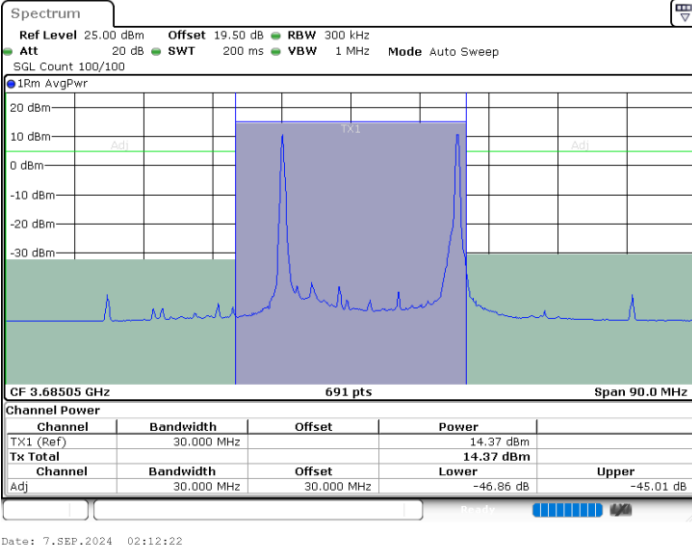

Middle Channel / Full RB

N/A

Date: 7.SEP.2024 01:24:56

LTE Band 48C / 5MHz+20MHz

16QAM

Highest Channel / 1RB0 and 1RB99

Highest Channel / 1RB24 and 1RB0

Highest Channel / Full RB