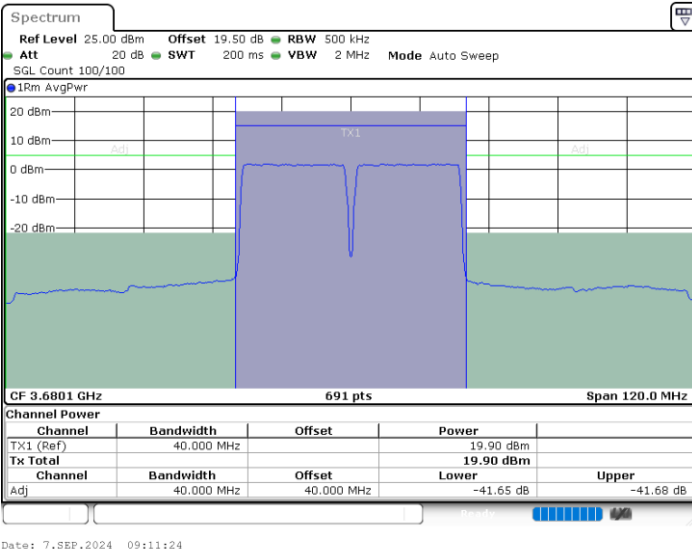

N/A

Date: 7.SEP.2024 08:14:33

LTE Band 48C / 20MHz+20MHz

16QAM

Highest Channel / 1RB0 and 1RB99

Highest Channel / 1RB99 and 1RB0

Highest Channel / Full RB

N/A

LTE Band 48C / 5MHz+20MHz

64QAM

Lowest Channel / 1RB0 and 1RB99

Lowest Channel / 1RB24 and 1RB0

Date: 7.SEP.2024 01:50:30

Date: 7.SEP.2024 01:54:32

Lowest Channel / Full RB

N/A