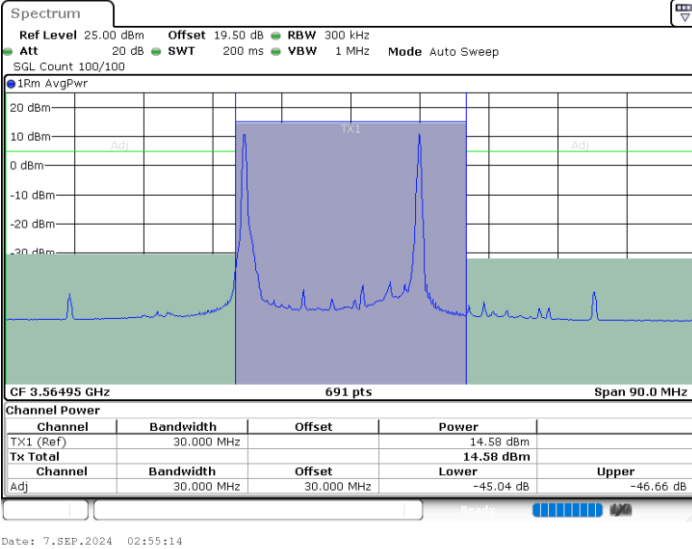

Date: 7.SEP.2024 05:47:29

LTE Band 48C / 15MHz+20MHz

64QAM

Highest Channel / 1RB0 and 1RB99

Highest Channel / 1RB74 and 1RB0

Date: 7.SEP.2024 06:51:29

Date: 7.SEP.2024 06:55:32

Highest Channel / Full RB

N/A

Date: 7.SEP.2024 06:50:40

LTE Band 48C / 20MHz+5MHz

64QAM

Lowest Channel / 1RB0 and 1RB24

Lowest Channel / 1RB99 and 1RB0

Lowest Channel / Full RB

N/A

LTE Band 48C / 20MHz+5MHz

64QAM

Middle Channel / 1RB0 and 1RB24

Middle Channel / 1RB99 and 1RB0

Middle Channel / Full RB

N/A

LTE Band 48C / 20MHz+5MHz

64QAM