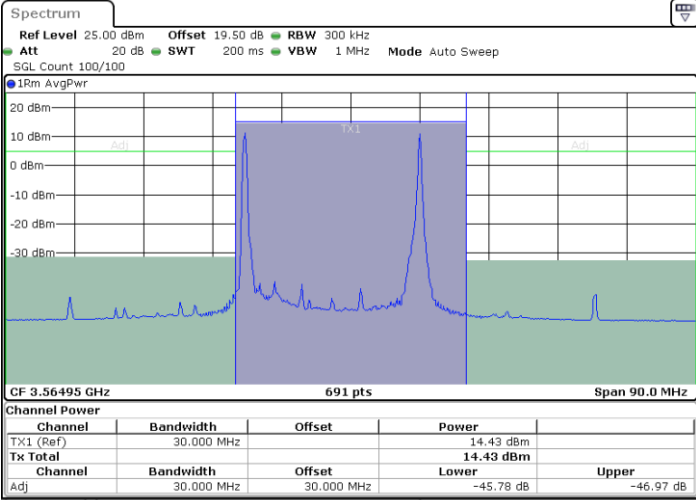

N/A

Date: 7.SEP.2024 08:14:33

LTE Band 48C / 20MHz+20MHz

16QAM

Highest Channel / 1RB0 and 1RB99

Highest Channel / 1RB99 and 1RB0

Highest Channel / Full RB

N/A

LTE Band 48C / 5MHz+20MHz

64QAM

Lowest Channel / 1RB0 and 1RB99

Lowest Channel / 1RB24 and 1RB0

Date: 7.SEP.2024 01:50:30

Date: 7.SEP.2024 01:54:32

Lowest Channel / Full RB

N/A