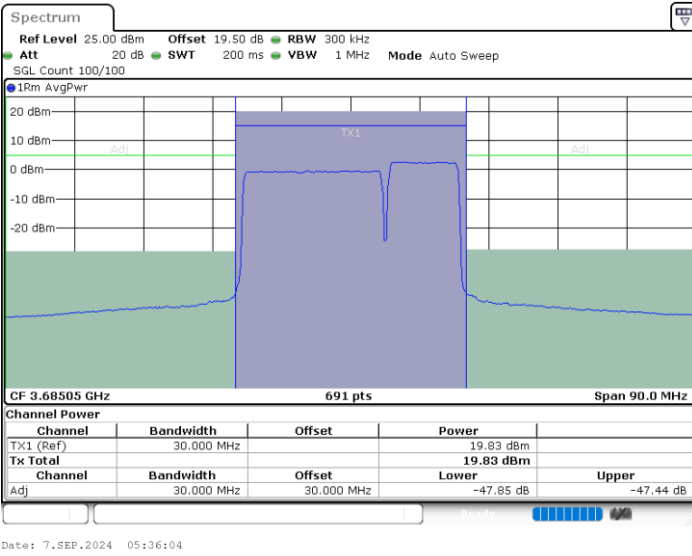

Date: 7.SEP.2024 05:14:17

Date: 7.SEP.2024 05:18:19

Lowest Channel / Full RB

N/A

Date: 7.SEP.2024 05:13:28

LTE Band 48C / 20MHz+10MHz

64QAM

Middle Channel / 1RB0 and 1RB49

Middle Channel / 1RB99 and 1RB0

Date: 7.SEP.2024 04:38:48

Date: 7.SEP.2024 04:42:51

Middle Channel / Full RB

N/A

Date: 7.SEP.2024 04:37:59

LTE Band 48C / 20MHz+10MHz

64QAM

Highest Channel / 1RB0 and 1RB49

Highest Channel / 1RB99 and 1RB0

Highest Channel / Full RB

N/A

LTE Band 48C / 20MHz+15MHz

64QAM

Lowest Channel / 1RB0 and 1RB74

Lowest Channel / 1RB99 and 1RB0