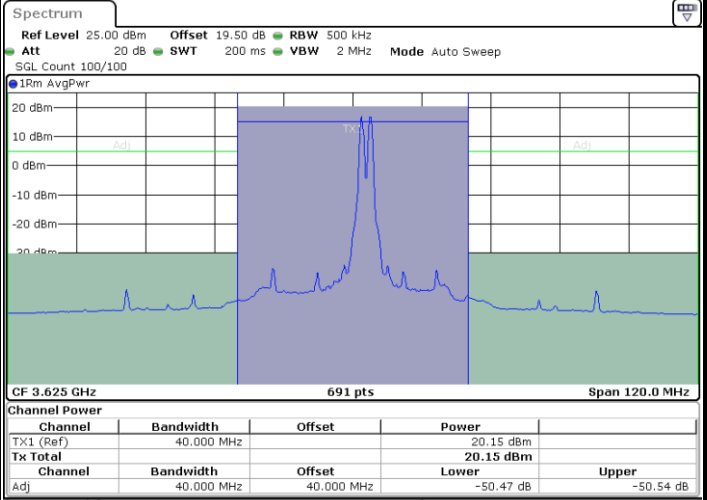

Highest Channel / 1RB0 and 1RB49

Highest Channel / 1RB99 and 1RB0

Highest Channel / Full RB

N/A

LTE Band 48C / 20MHz+15MHz

64QAM

Lowest Channel / 1RB0 and 1RB74

Lowest Channel / 1RB99 and 1RB0

Lowest Channel / Full RB

N/A

LTE Band 48C / 20MHz+15MHz

64QAM

Middle Channel / 1RB0 and 1RB74

Middle Channel / 1RB99 and 1RB0

Date: 7.SEP.2024 07:02:55

Date: 7.SEP.2024 07:07:00