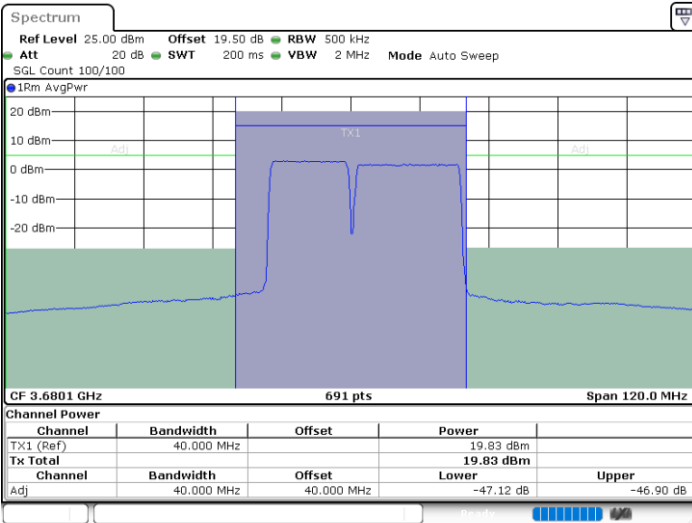

Date: 7.SEP.2024 05:47:29

LTE Band 48C / 15MHz+20MHz

64QAM

Highest Channel / 1RB0 and 1RB99

Highest Channel / 1RB74 and 1RB0

Date: 7.SEP.2024 06:51:29

Date: 7.SEP.2024 06:55:32

Highest Channel / Full RB

N/A

Date: 7.SEP.2024 06:50:40

LTE Band 48C / 20MHz+5MHz

64QAM

Lowest Channel / 1RB0 and 1RB24

Lowest Channel / 1RB99 and 1RB0

Lowest Channel / Full RB

N/A