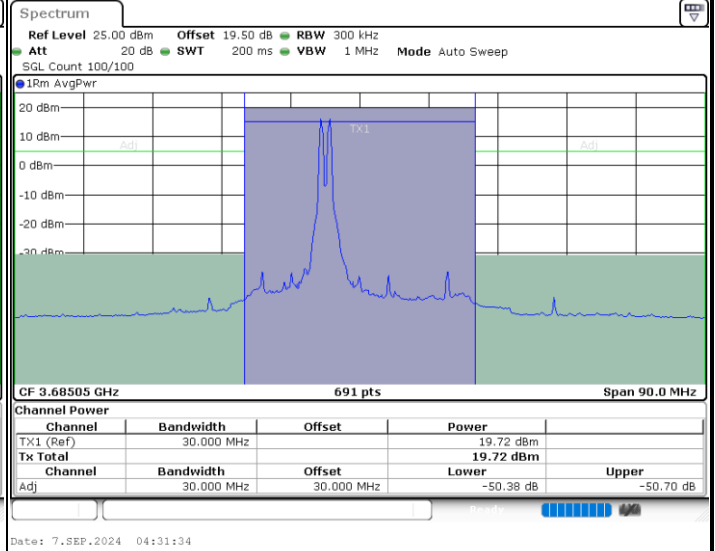

Lowest Channel / 1RB49 and 1RB0

Date: 7.SEP.2024 04:04:53

Date: 7.SEP.2024 04:08:55

Lowest Channel / Full RB

N/A

Date: 7.SEP.2024 04:04:04

LTE Band 48C / 10MHz+20MHz

64QAM

Middle Channel / 1RB0 and 1RB99

Middle Channel / 1RB49 and 1RB0

Middle Channel / Full RB

N/A

LTE Band 48C / 10MHz+20MHz

64QAM

Highest Channel / 1RB0 and 1RB99

Highest Channel / 1RB49 and 1RB0

Highest Channel / Full RB

N/A

LTE Band 48C / 15MHz+20MHz

64QAM

Lowest Channel / 1RB0 and 1RB99

Lowest Channel / 1RB74 and 1RB0

Lowest Channel / Full RB

N/A