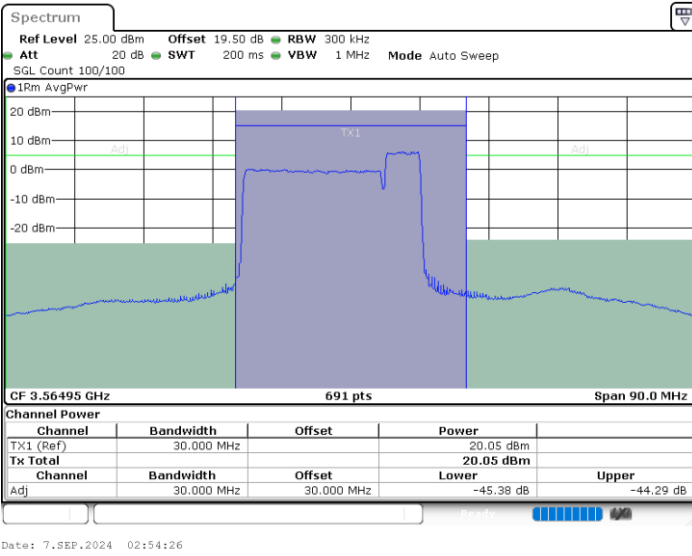

Date: 7.SEP.2024 05:47:29

LTE Band 48C / 15MHz+20MHz

64QAM

Highest Channel / 1RB0 and 1RB99

Highest Channel / 1RB74 and 1RB0

Date: 7.SEP.2024 06:51:29

Date: 7.SEP.2024 06:55:32

Highest Channel / Full RB

N/A

Date: 7.SEP.2024 06:50:40

LTE Band 48C / 20MHz+5MHz

64QAM

Lowest Channel / 1RB0 and 1RB24

Lowest Channel / 1RB99 and 1RB0

Lowest Channel / Full RB

N/A

LTE Band 48C / 20MHz+5MHz

64QAM

Middle Channel / 1RB0 and 1RB24

Middle Channel / 1RB99 and 1RB0

Middle Channel / Full RB

N/A

LTE Band 48C / 20MHz+5MHz

64QAM

Highest Channel / 1RB0 and 1RB24

Highest Channel / 1RB99 and 1RB0

Highest Channel / Full RB

N/A

LTE Band 48C / 20MHz+10MHz

64QAM

Lowest Channel / 1RB0 and 1RB49

Lowest Channel / 1RB99 and 1RB0