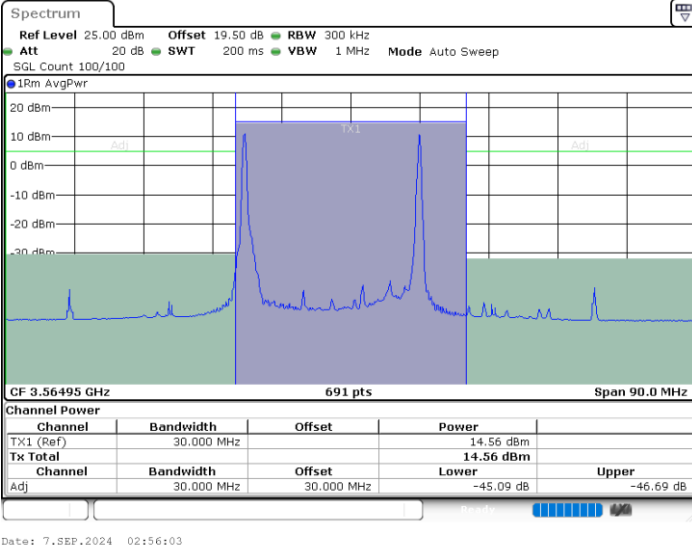

LTE Band 48C / 15MHz+20MHz

16QAM

Highest Channel / 1RB0 and 1RB99

Highest Channel / 1RB74 and 1RB0

Highest Channel / Full RB

N/A

LTE Band 48C / 20MHz+5MHz

16QAM

Lowest Channel / 1RB0 and 1RB24

Lowest Channel / 1RB99 and 1RB0

Lowest Channel / Full RB

N/A

LTE Band 48C / 20MHz+5MHz

16QAM

Middle Channel / 1RB0 and 1RB24

Middle Channel / 1RB99 and 1RB0