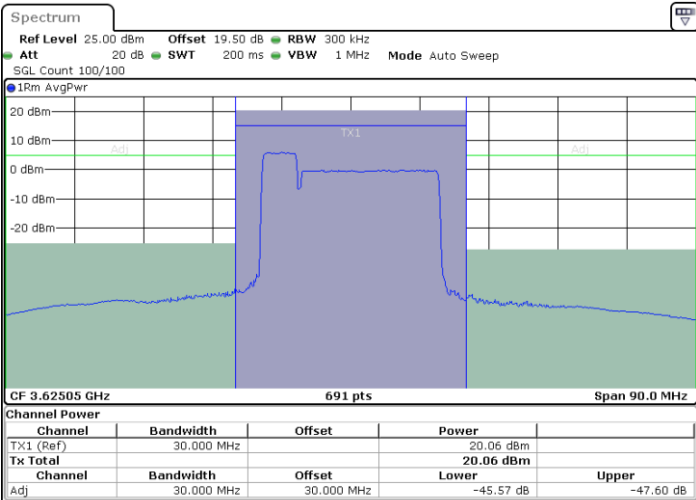

N/A

Date: 7.SEP.2024 01:48:53

LTE Band 48C / 5MHz+20MHz

16QAM

Middle Channel / 1RB0 and 1RB99

Middle Channel / 1RB24 and 1RB0

Date: 7.SEP.2024 01:27:21

Date: 7.SEP.2024 01:29:46

Middle Channel / Full RB

N/A

Date: 7.SEP.2024 01:24:56

LTE Band 48C / 5MHz+20MHz

16QAM

Highest Channel / 1RB0 and 1RB99

Highest Channel / 1RB24 and 1RB0

Highest Channel / Full RB