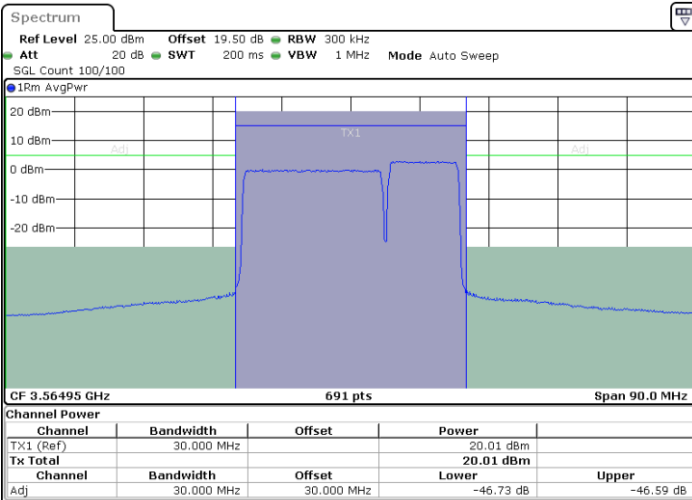

LTE Band 48C / 20MHz+5MHz

64QAM

Middle Channel / 1RB0 and 1RB24

Middle Channel / 1RB99 and 1RB0

Middle Channel / Full RB

N/A

LTE Band 48C / 20MHz+5MHz

64QAM

Highest Channel / 1RB0 and 1RB24

Highest Channel / 1RB99 and 1RB0

Highest Channel / Full RB

N/A

LTE Band 48C / 20MHz+10MHz

64QAM

Lowest Channel / 1RB0 and 1RB49

Lowest Channel / 1RB99 and 1RB0

Date: 7.SEP.2024 05:14:17

Date: 7.SEP.2024 05:18:19

Lowest Channel / Full RB

N/A

Date: 7.SEP.2024 05:13:28

LTE Band 48C / 20MHz+10MHz

64QAM

Middle Channel / 1RB0 and 1RB49