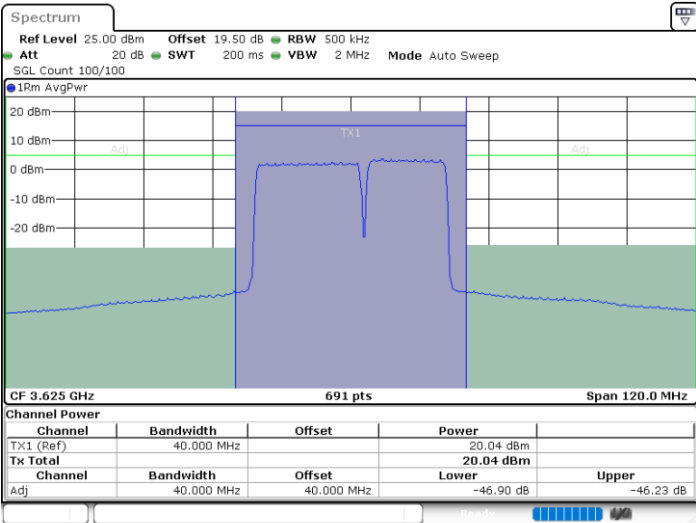

Middle Channel / Full RB

N/A

Date: 7.SEP.2024 07:02:06