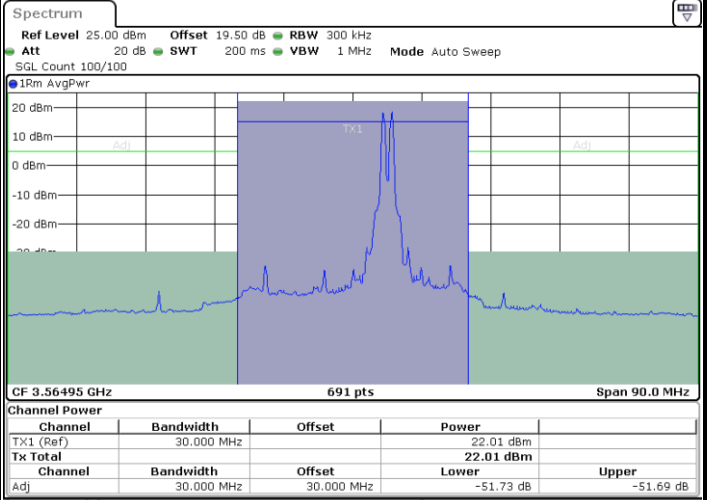

Middle Channel / Full RB

N/A

LTE Band 48C / 20MHz+5MHz

16QAM

Highest Channel / 1RB0 and 1RB24

Highest Channel / 1RB99 and 1RB0

Highest Channel / Full RB

N/A

LTE Band 48C / 20MHz+10MHz

16QAM

Lowest Channel / 1RB0 and 1RB49

Lowest Channel / 1RB99 and 1RB0

Date: 7.SEP.2024 05:15:05

Date: 7.SEP.2024 05:17:31

Lowest Channel / Full RB

N/A

Date: 7.SEP.2024 05:12:39

LTE Band 48C / 20MHz+10MHz

16QAM

Middle Channel / 1RB0 and 1RB49

Middle Channel / 1RB99 and 1RB0

Date: 7.SEP.2024 04:39:37

Date: 7.SEP.2024 04:42:02

Middle Channel / Full RB