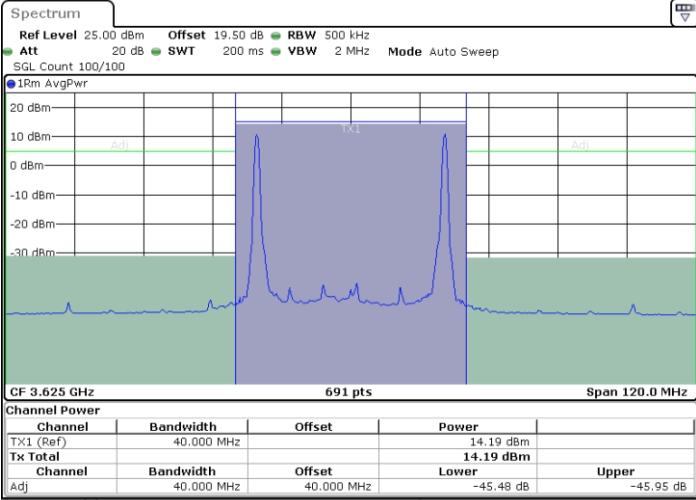

LTE Band 48C / 15MHz+20MHz

64QAM

Middle Channel / 1RB0 and 1RB99

Middle Channel / 1RB74 and 1RB0

Date: 7.SEP.2024 05:48:18

Date: 7.SEP.2024 05:52:22