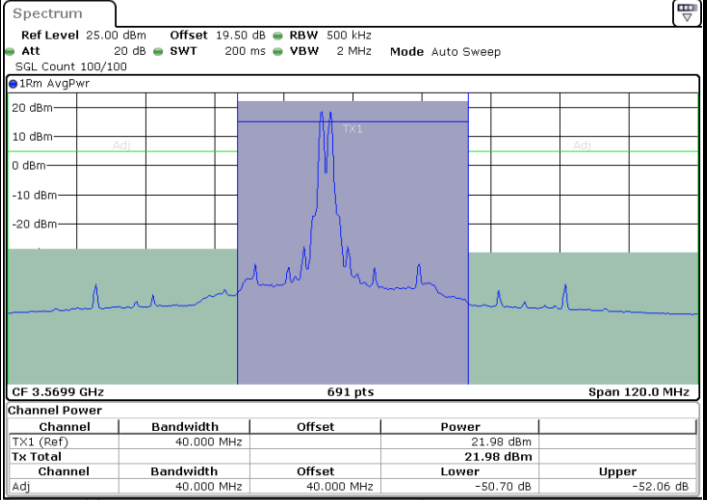

N/A

LTE Band 48C / 15MHz+20MHz

16QAM

Lowest Channel / 1RB0 and 1RB99

Lowest Channel / 1RB74 and 1RB0

Date: 7.SEP.2024 06:29:35

Date: 7.SEP.2024 06:32:02

Lowest Channel / Full RB

LTE Band 48C / 15MHz+20MHz

16QAM

Highest Channel / 1RB0 and 1RB99

Highest Channel / 1RB74 and 1RB0

Highest Channel / Full RB

N/A

LTE Band 48C / 20MHz+5MHz

16QAM