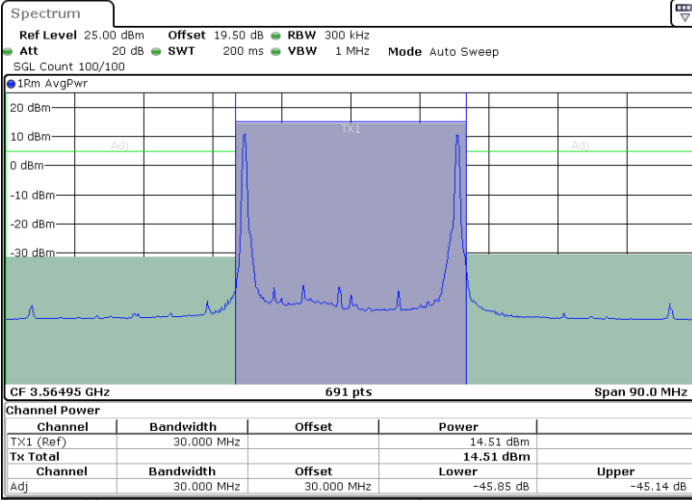

N/A

LTE Band 48C / 10MHz+20MHz

16QAM

Lowest Channel / 1RB0 and 1RB99

Lowest Channel / 1RB49 and 1RB0

Date: 7.SEP.2024 04:05:41

Date: 7.SEP.2024 04:08:06

Lowest Channel / Full RB