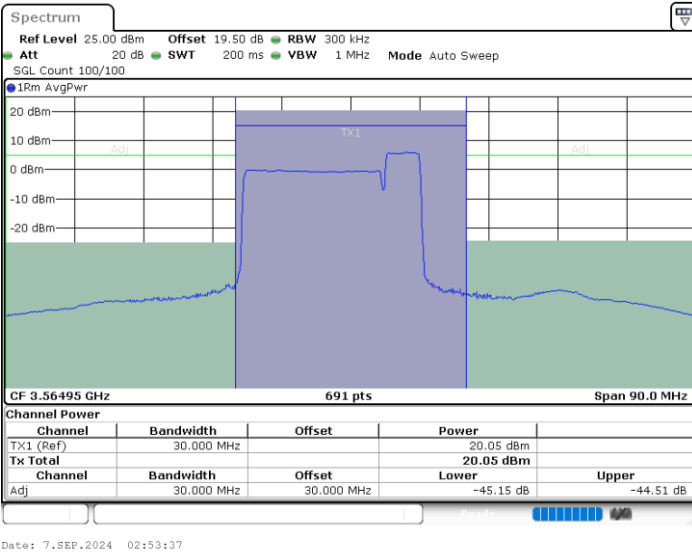

LTE Band 48C / 15MHz+20MHz

16QAM

Highest Channel / 1RB0 and 1RB99

Highest Channel / 1RB74 and 1RB0

Highest Channel / Full RB

N/A

LTE Band 48C / 20MHz+5MHz

16QAM

Lowest Channel / 1RB0 and 1RB24

Lowest Channel / 1RB99 and 1RB0

Lowest Channel / Full RB

N/A

LTE Band 48C / 20MHz+5MHz

16QAM

Middle Channel / 1RB0 and 1RB24

Middle Channel / 1RB99 and 1RB0