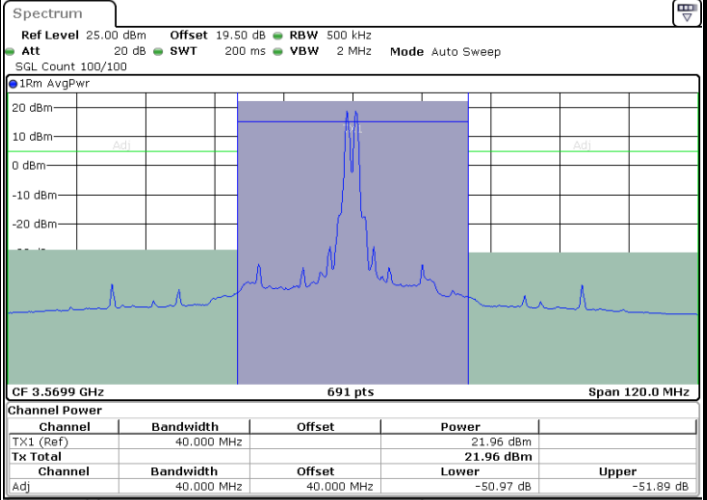

N/A

Date: 7.SEP.2024 04:37:11

LTE Band 48C / 20MHz+10MHz

16QAM

Highest Channel / 1RB0 and 1RB49

Highest Channel / 1RB99 and 1RB0

Highest Channel / Full RB

N/A

LTE Band 48C / 20MHz+15MHz

16QAM

Lowest Channel / 1RB0 and 1RB74

Lowest Channel / 1RB99 and 1RB0

Date: 7.SEP.2024 07:42:15

Date: 7.SEP.2024 07:44:41

Lowest Channel / Full RB

N/A