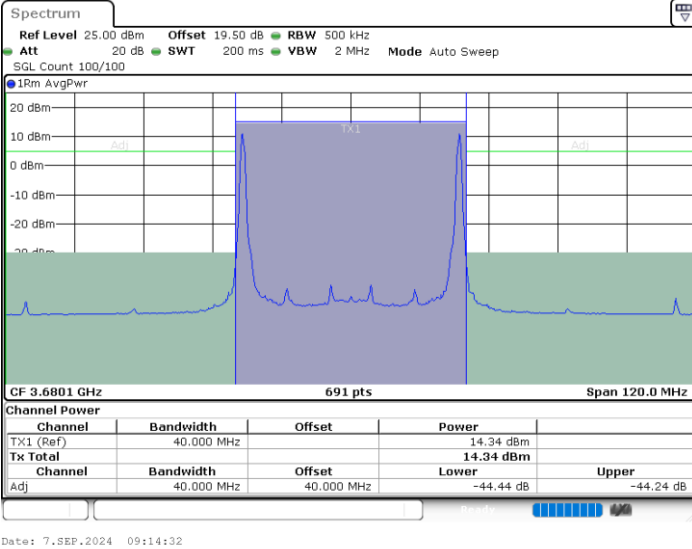

LTE Band 48C / 20MHz+20MHz

QPSK

Highest Channel / 1RB0 and 1RB99

Highest Channel / 1RB99 and 1RB0

Date: 7.SEP.2024 09:14:32

Date: 7.SEP.2024 09:15:19

Highest Channel / Full RB

N/A