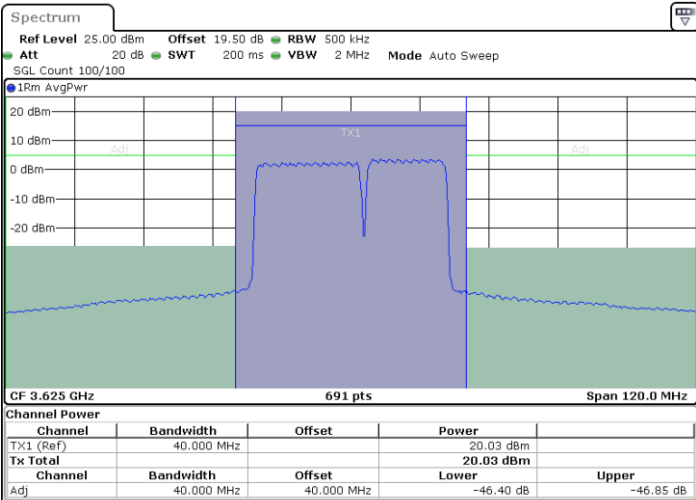

LTE Band 48C / 20MHz+15MHz

16QAM

Lowest Channel / 1RB0 and 1RB74

Lowest Channel / 1RB99 and 1RB0

Date: 7.SEP.2024 07:42:15

Date: 7.SEP.2024 07:44:41

Lowest Channel / Full RB

N/A

Date: 7.SEP.2024 07:39:48

LTE Band 48C / 20MHz+15MHz

16QAM

Middle Channel / 1RB0 and 1RB74

Middle Channel / 1RB99 and 1RB0

Date: 7.SEP.2024 07:03:44

Date: 7.SEP.2024 07:06:11

Middle Channel / Full RB

N/A

Date: 7.SEP.2024 07:01:17

LTE Band 48C / 20MHz+15MHz

16QAM

Highest Channel / 1RB0 and 1RB74

Highest Channel / 1RB99 and 1RB0

Highest Channel / Full RB

N/A