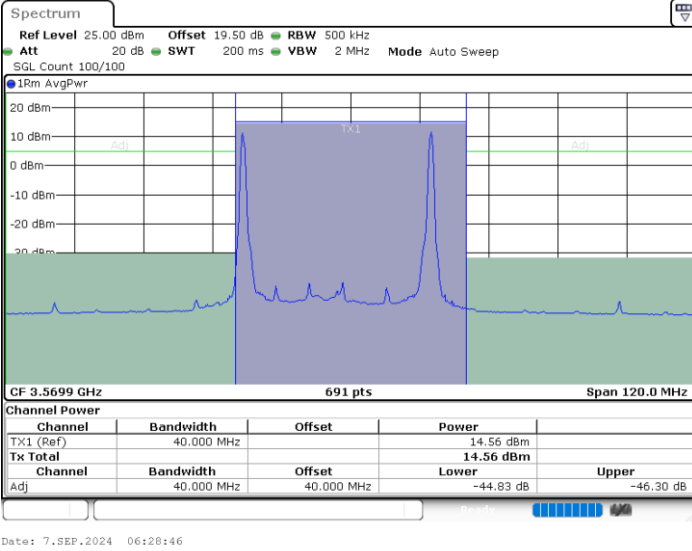

Middle Channel / 1RB0 and 1RB99

Middle Channel / 1RB49 and 1RB0

Middle Channel / Full RB

N/A

LTE Band 48C / 10MHz+20MHz

64QAM

Highest Channel / 1RB0 and 1RB99

Highest Channel / 1RB49 and 1RB0

Highest Channel / Full RB

N/A

LTE Band 48C / 15MHz+20MHz

64QAM

Lowest Channel / 1RB0 and 1RB99

Lowest Channel / 1RB74 and 1RB0

Lowest Channel / Full RB

N/A