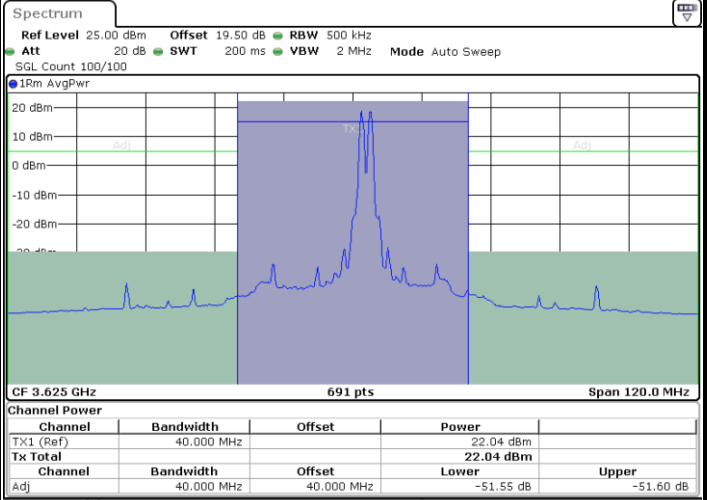

Date: 7.SEP.2024 07:39:48

LTE Band 48C / 20MHz+15MHz

16QAM

Middle Channel / 1RB0 and 1RB74

Middle Channel / 1RB99 and 1RB0

Date: 7.SEP.2024 07:03:44

Date: 7.SEP.2024 07:06:11

Middle Channel / Full RB

N/A

Date: 7.SEP.2024 07:01:17

LTE Band 48C / 20MHz+15MHz

16QAM

Highest Channel / 1RB0 and 1RB74

Highest Channel / 1RB99 and 1RB0

Highest Channel / Full RB

N/A