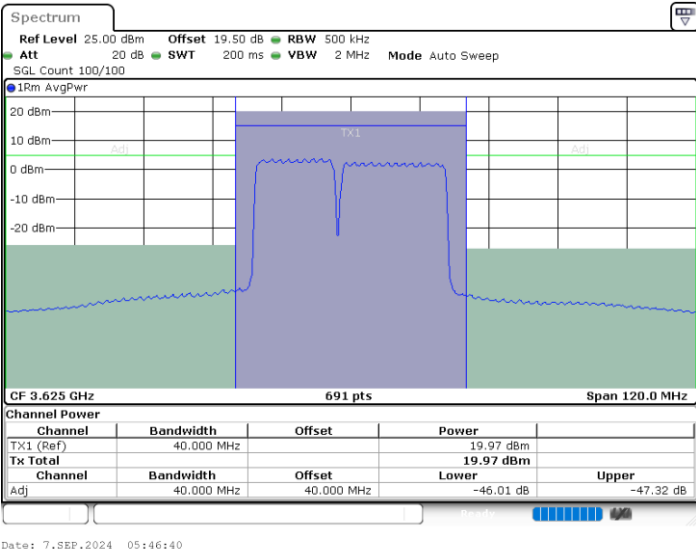

N/A

Date: 7.SEP.2024 06:27:08

LTE Band 48C / 15MHz+20MHz

16QAM

Middle Channel / 1RB0 and 1RB99

Middle Channel / 1RB74 and 1RB0

Middle Channel / Full RB

N/A

LTE Band 48C / 15MHz+20MHz

16QAM

Highest Channel / 1RB0 and 1RB99

Highest Channel / 1RB74 and 1RB0

Highest Channel / Full RB

N/A

LTE Band 48C / 20MHz+5MHz

16QAM