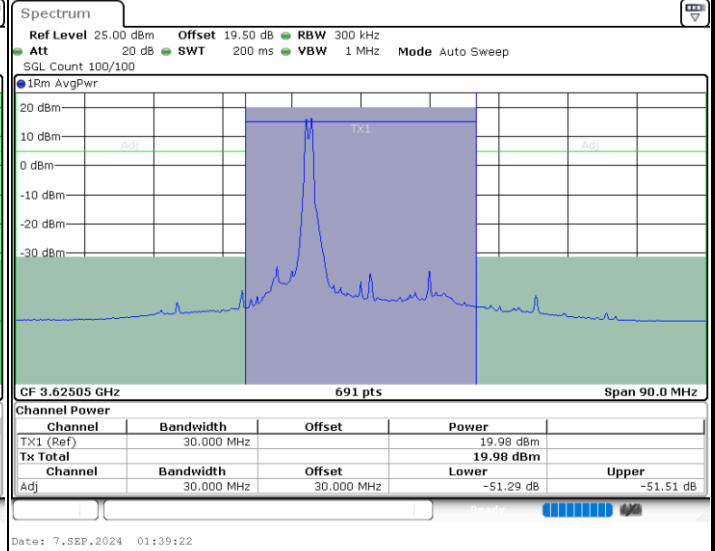

LTE Band 48C / 5MHz+20MHz

64QAM

Lowest Channel / 1RB0 and 1RB99

Lowest Channel / 1RB24 and 1RB0

Date: 7.SEP.2024 01:50:30

Date: 7.SEP.2024 01:54:32

Lowest Channel / Full RB

N/A

Date: 7.SEP.2024 01:49:41

LTE Band 48C / 5MHz+20MHz

64QAM

Middle Channel / 1RB0 and 1RB99

Middle Channel / 1RB24 and 1RB0

Middle Channel / Full RB

N/A

LTE Band 48C / 5MHz+20MHz

64QAM

Highest Channel / 1RB0 and 1RB99

Highest Channel / 1RB24 and 1RB0

Highest Channel / Full RB

N/A

LTE Band 48C / 10MHz+20MHz

64QAM

Lowest Channel / 1RB0 and 1RB99