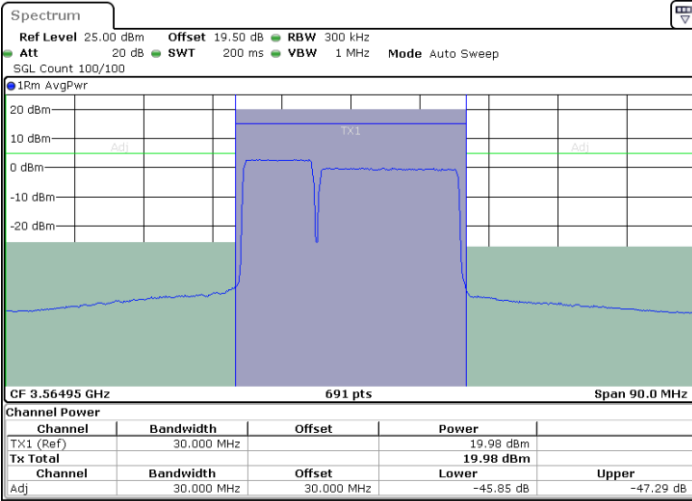

64QAM

Highest Channel / 1RB0 and 1RB99

Highest Channel / 1RB24 and 1RB0

Highest Channel / Full RB

N/A

LTE Band 48C / 10MHz+20MHz

64QAM

Lowest Channel / 1RB0 and 1RB99

Lowest Channel / 1RB49 and 1RB0

Date: 7.SEP.2024 04:04:53

Date: 7.SEP.2024 04:08:55

Lowest Channel / Full RB

N/A

Date: 7.SEP.2024 04:04:04

LTE Band 48C / 10MHz+20MHz

64QAM

Middle Channel / 1RB0 and 1RB99

Middle Channel / 1RB49 and 1RB0

Middle Channel / Full RB

N/A

LTE Band 48C / 10MHz+20MHz

64QAM

Highest Channel / 1RB0 and 1RB99

Highest Channel / 1RB49 and 1RB0

Highest Channel / Full RB

N/A

LTE Band 48C / 15MHz+20MHz

64QAM

Lowest Channel / 1RB0 and 1RB99

Lowest Channel / 1RB74 and 1RB0

Lowest Channel / Full RB

N/A