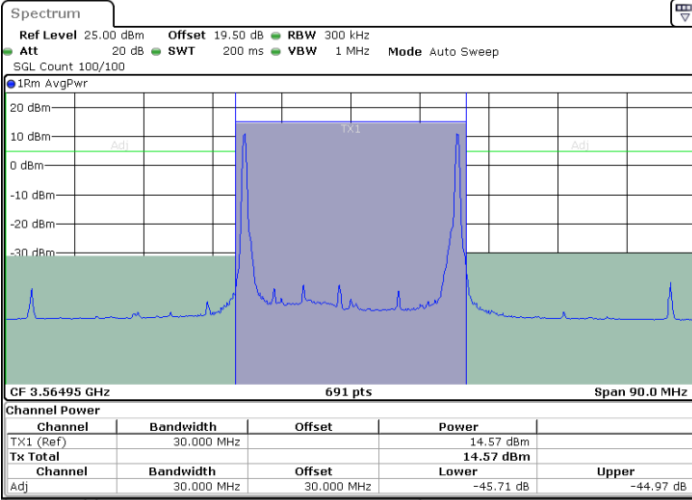

64QAM

Highest Channel / 1RB0 and 1RB99

Highest Channel / 1RB24 and 1RB0

Highest Channel / Full RB

N/A

LTE Band 48C / 10MHz+20MHz

64QAM

Lowest Channel / 1RB0 and 1RB99

Lowest Channel / 1RB49 and 1RB0

Date: 7.SEP.2024 04:04:53

Date: 7.SEP.2024 04:08:55

Lowest Channel / Full RB

N/A

Date: 7.SEP.2024 04:04:04

LTE Band 48C / 10MHz+20MHz

64QAM