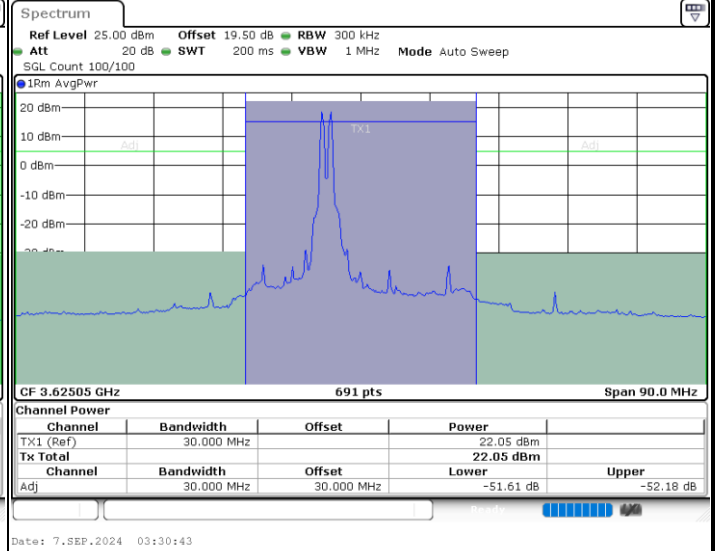

N/A

Date: 7.SEP.2024 04:03:15

LTE Band 48C / 10MHz+20MHz

16QAM

Middle Channel / 1RB0 and 1RB99

Middle Channel / 1RB49 and 1RB0

Date: 7.SEP.2024 03:28:18

Date: 7.SEP.2024 03:30:43

Middle Channel / Full RB

N/A

Date: 7.SEP.2024 03:25:53

LTE Band 48C / 10MHz+20MHz

16QAM

Highest Channel / 1RB0 and 1RB99

Highest Channel / 1RB49 and 1RB0

Highest Channel / Full RB