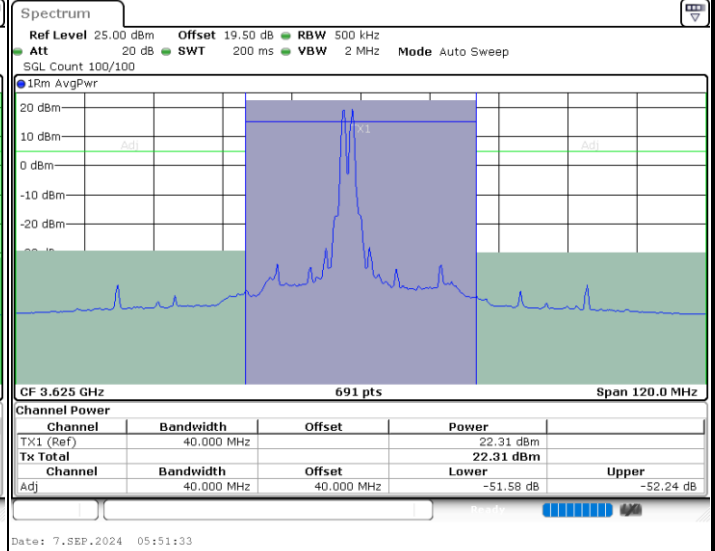

N/A

Date: 7.SEP.2024 06:27:08

LTE Band 48C / 15MHz+20MHz

16QAM

Middle Channel / 1RB0 and 1RB99

Middle Channel / 1RB74 and 1RB0

Middle Channel / Full RB

N/A

LTE Band 48C / 15MHz+20MHz

16QAM

Highest Channel / 1RB0 and 1RB99

Highest Channel / 1RB74 and 1RB0

Highest Channel / Full RB

N/A

LTE Band 48C / 20MHz+5MHz

16QAM