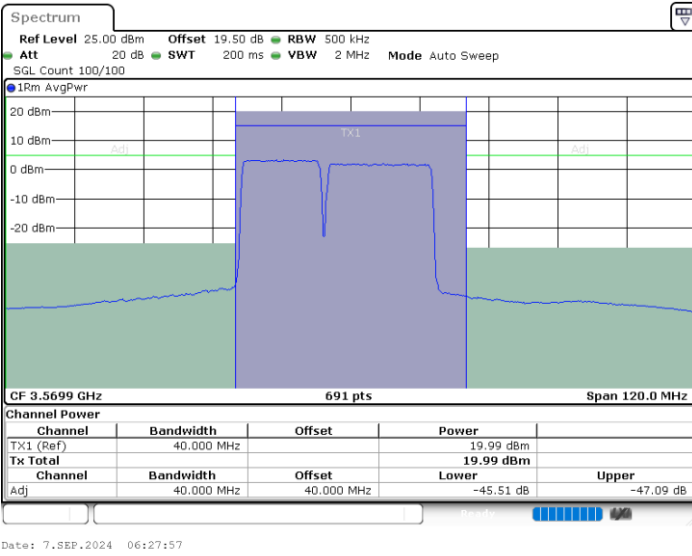

Middle Channel / 1RB0 and 1RB99

Middle Channel / 1RB49 and 1RB0

Middle Channel / Full RB

N/A

LTE Band 48C / 10MHz+20MHz

64QAM

Highest Channel / 1RB0 and 1RB99

Highest Channel / 1RB49 and 1RB0

Highest Channel / Full RB

N/A

LTE Band 48C / 15MHz+20MHz

64QAM

Lowest Channel / 1RB0 and 1RB99

Lowest Channel / 1RB74 and 1RB0

Lowest Channel / Full RB

N/A