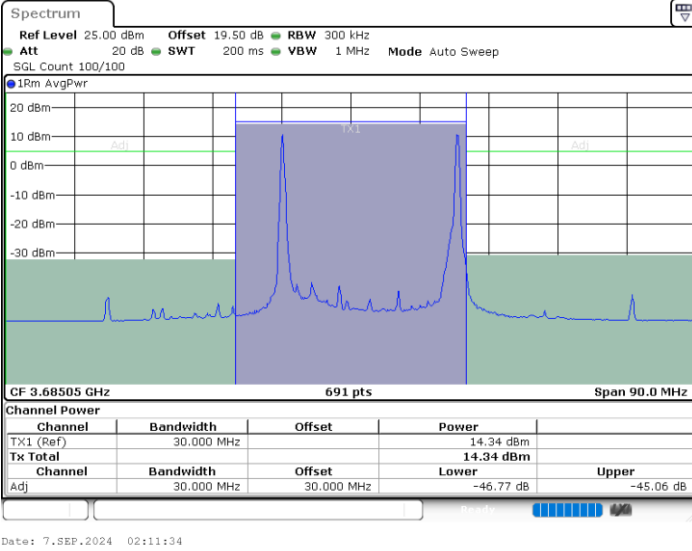

Date: 7.SEP.2024 01:49:41

LTE Band 48C / 5MHz+20MHz

64QAM

Middle Channel / 1RB0 and 1RB99

Middle Channel / 1RB24 and 1RB0

Middle Channel / Full RB

N/A

LTE Band 48C / 5MHz+20MHz

64QAM

Highest Channel / 1RB0 and 1RB99

Highest Channel / 1RB24 and 1RB0

Highest Channel / Full RB

N/A

LTE Band 48C / 10MHz+20MHz

64QAM

Lowest Channel / 1RB0 and 1RB99