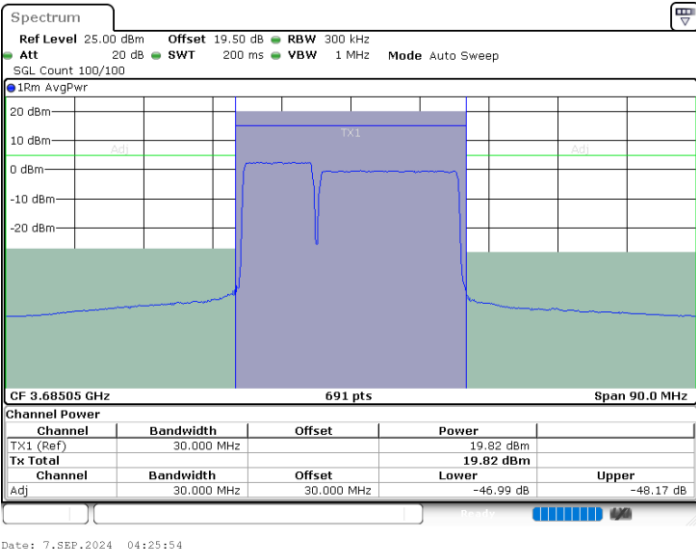

Highest Channel / Full RB

N/A