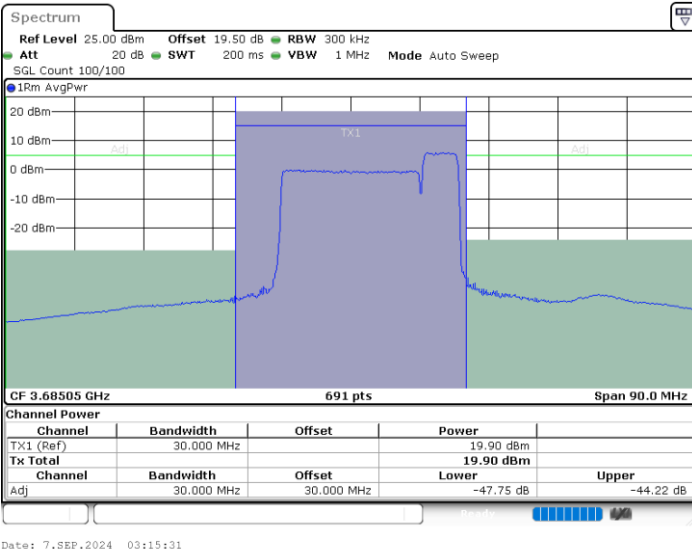

N/A

Date: 7.SEP.2024 06:50:40

LTE Band 48C / 20MHz+5MHz

64QAM

Lowest Channel / 1RB0 and 1RB24

Lowest Channel / 1RB99 and 1RB0

Lowest Channel / Full RB

N/A

LTE Band 48C / 20MHz+5MHz

64QAM

Middle Channel / 1RB0 and 1RB24

Middle Channel / 1RB99 and 1RB0

Middle Channel / Full RB

N/A

LTE Band 48C / 20MHz+5MHz

64QAM

Highest Channel / 1RB0 and 1RB24

Highest Channel / 1RB99 and 1RB0

Highest Channel / Full RB

N/A

LTE Band 48C / 20MHz+10MHz

64QAM

Lowest Channel / 1RB0 and 1RB49

Lowest Channel / 1RB99 and 1RB0