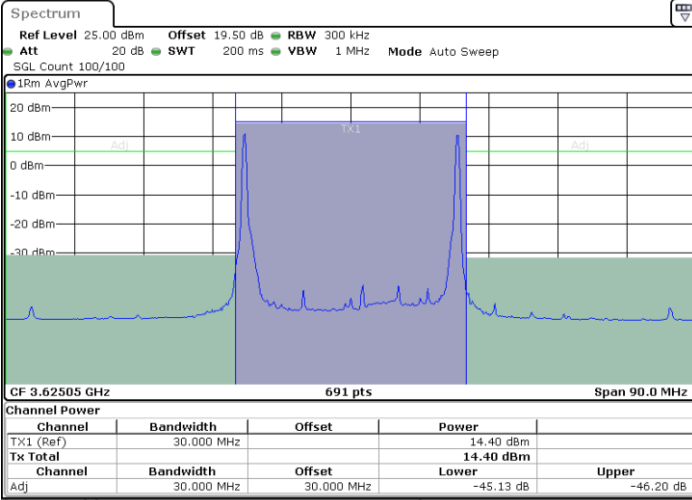

Highest Channel / 1RB0 and 1RB24

Highest Channel / 1RB99 and 1RB0

Highest Channel / Full RB

N/A

LTE Band 48C / 20MHz+10MHz

64QAM

Lowest Channel / 1RB0 and 1RB49

Lowest Channel / 1RB99 and 1RB0

Date: 7.SEP.2024 05:14:17

Date: 7.SEP.2024 05:18:19

Lowest Channel / Full RB

N/A

Date: 7.SEP.2024 05:13:28

LTE Band 48C / 20MHz+10MHz

64QAM

Middle Channel / 1RB0 and 1RB49

Middle Channel / 1RB99 and 1RB0

Date: 7.SEP.2024 04:38:48

Date: 7.SEP.2024 04:42:51

Middle Channel / Full RB

N/A

Date: 7.SEP.2024 04:37:59

LTE Band 48C / 20MHz+10MHz

64QAM