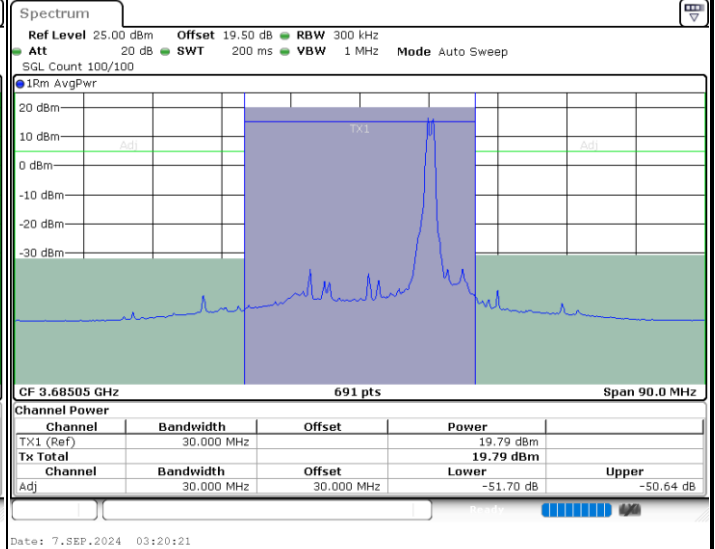

N/A

Date: 7.SEP.2024 06:50:40

LTE Band 48C / 20MHz+5MHz

64QAM

Lowest Channel / 1RB0 and 1RB24

Lowest Channel / 1RB99 and 1RB0

Lowest Channel / Full RB

N/A

LTE Band 48C / 20MHz+5MHz

64QAM

Middle Channel / 1RB0 and 1RB24

Middle Channel / 1RB99 and 1RB0

Middle Channel / Full RB

N/A

LTE Band 48C / 20MHz+5MHz

64QAM

Highest Channel / 1RB0 and 1RB24

Highest Channel / 1RB99 and 1RB0

Highest Channel / Full RB

N/A

LTE Band 48C / 20MHz+10MHz

64QAM

Lowest Channel / 1RB0 and 1RB49

Lowest Channel / 1RB99 and 1RB0