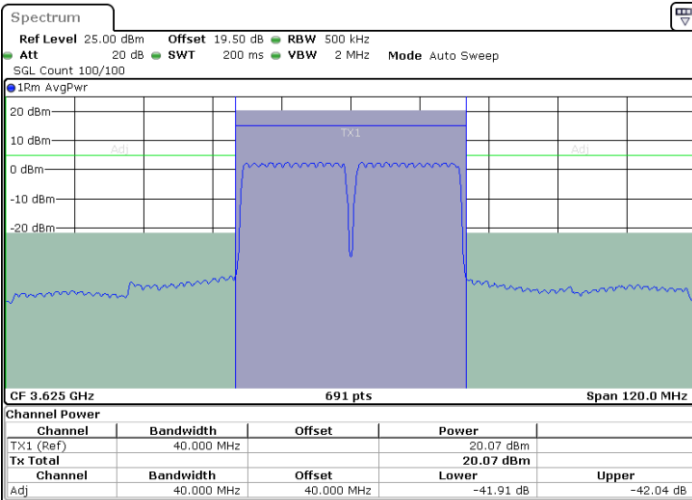

Date: 7.SEP.2024 08:49:12

LTE Band 48C / 20MHz+20MHz

16QAM

MiddleChannel / 1RB0 and 1RB99

Middle Channel / 1RB99 and 1RB0

Date: 7.SEP.2024 08:16:55

Date: 7.SEP.2024 08:19:16

Middle Channel / Full RB

N/A

Date: 7.SEP.2024 08:14:33

LTE Band 48C / 20MHz+20MHz

16QAM

Highest Channel / 1RB0 and 1RB99

Highest Channel / 1RB99 and 1RB0

Highest Channel / Full RB

N/A