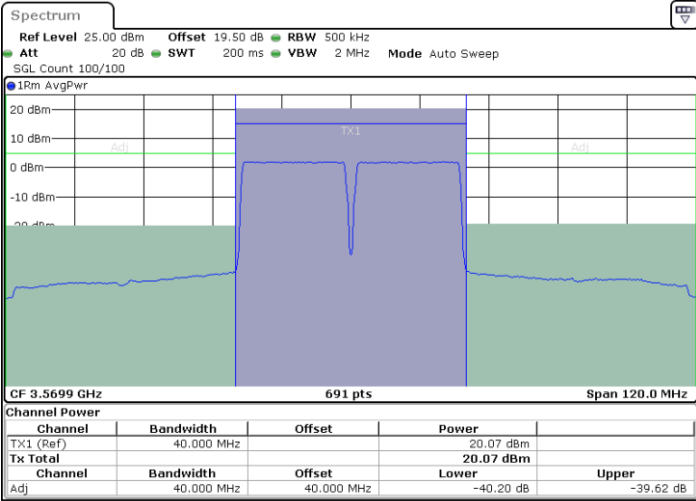

N/A

Date: 7.SEP.2024 07:01:17

LTE Band 48C / 20MHz+15MHz

16QAM

Highest Channel / 1RB0 and 1RB74

Highest Channel / 1RB99 and 1RB0

Highest Channel / Full RB

N/A

LTE Band 48C / 20MHz+20MHz

16QAM

Lowest Channel / 1RB0 and 1RB99

Lowest Channel / 1RB99 and 1RB0

Date: 7.SEP.2024 08:51:33

Date: 7.SEP.2024 08:53:55

Lowest Channel / Full RB

N/A

Date: 7.SEP.2024 08:49:12

LTE Band 48C / 20MHz+20MHz

16QAM

MiddleChannel / 1RB0 and 1RB99

Middle Channel / 1RB99 and 1RB0

Date: 7.SEP.2024 08:16:55

Date: 7.SEP.2024 08:19:16

Middle Channel / Full RB