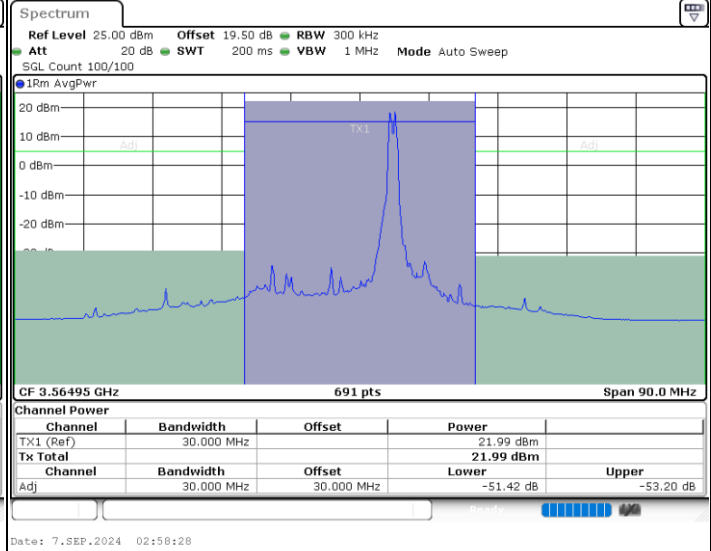

LTE Band 48C / 15MHz+20MHz

16QAM

Highest Channel / 1RB0 and 1RB99

Highest Channel / 1RB74 and 1RB0

Highest Channel / Full RB

N/A

LTE Band 48C / 20MHz+5MHz

16QAM

Lowest Channel / 1RB0 and 1RB24

Lowest Channel / 1RB99 and 1RB0

Lowest Channel / Full RB

N/A

LTE Band 48C / 20MHz+5MHz

16QAM

Middle Channel / 1RB0 and 1RB24

Middle Channel / 1RB99 and 1RB0