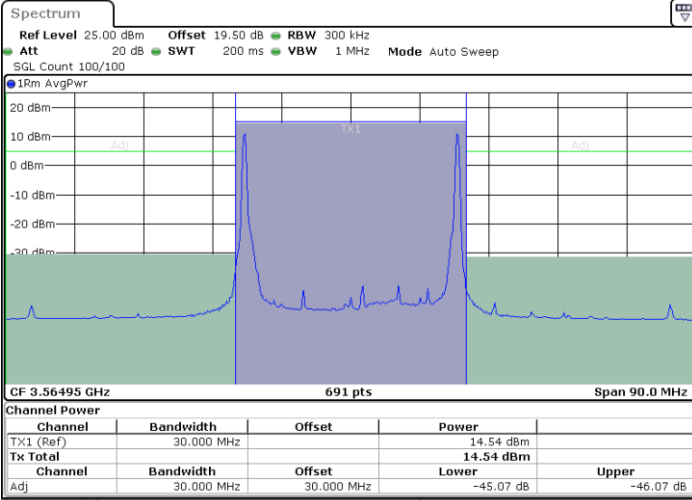

LTE Band 48C / 20MHz+10MHz

16QAM

Lowest Channel / 1RB0 and 1RB49

Lowest Channel / 1RB99 and 1RB0

Date: 7.SEP.2024 05:15:05