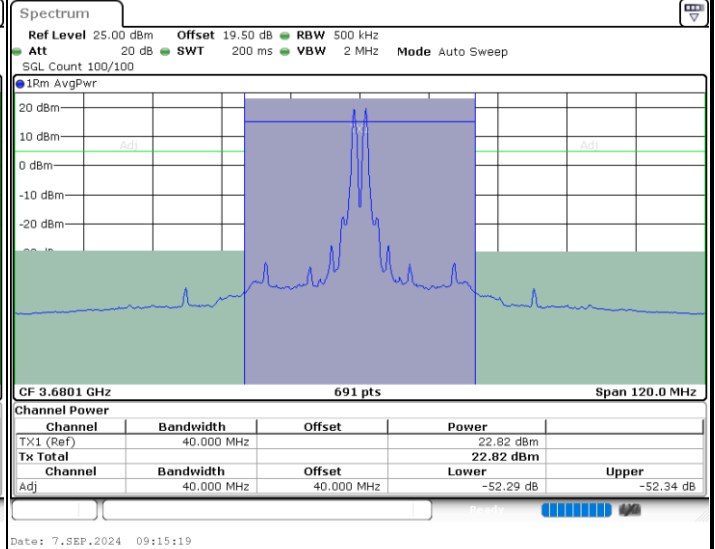

LTE Band 48C / 20MHz+20MHz

QPSK

Highest Channel / 1RB0 and 1RB99

Highest Channel / 1RB99 and 1RB0

Date: 7.SEP.2024 09:14:32

Date: 7.SEP.2024 09:15:19

Highest Channel / Full RB

N/A

Date: 7.SEP.2024 09:10:37

LTE Band 48C / 5MHz+20MHz

16QAM

Lowest Channel / 1RB0 and 1RB99

Lowest Channel / 1RB24 and 1RB0

Date: 7.SEP.2024 01:51:18

Date: 7.SEP.2024 01:53:44

Lowest Channel / Full RB