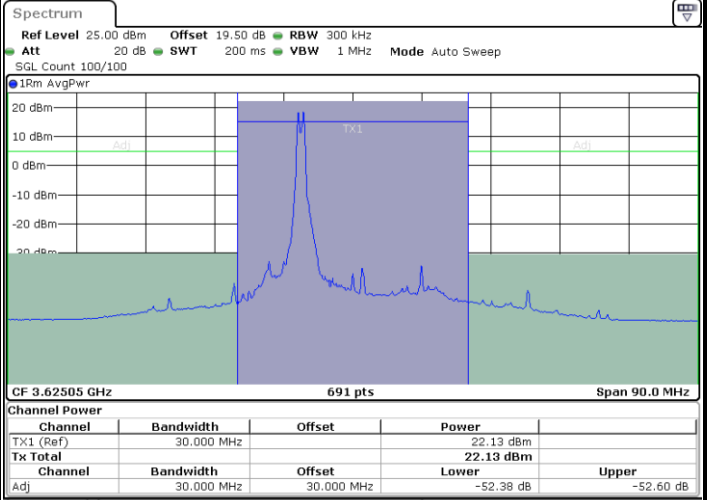

N/A

Date: 7.SEP.2024 01:48:53

LTE Band 48C / 5MHz+20MHz

16QAM

Middle Channel / 1RB0 and 1RB99

Middle Channel / 1RB24 and 1RB0

Date: 7.SEP.2024 01:27:21

Date: 7.SEP.2024 01:29:46

Middle Channel / Full RB

N/A

Date: 7.SEP.2024 01:24:56

LTE Band 48C / 5MHz+20MHz

16QAM

Highest Channel / 1RB0 and 1RB99

Highest Channel / 1RB24 and 1RB0

Highest Channel / Full RB