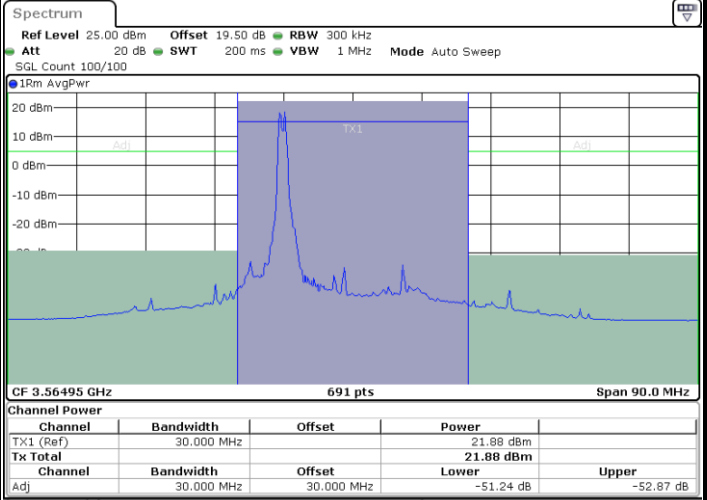

LTE Band 48C / 20MHz+20MHz

QPSK

Highest Channel / 1RB0 and 1RB99

Highest Channel / 1RB99 and 1RB0

Date: 7.SEP.2024 09:14:32

Date: 7.SEP.2024 09:15:19

Highest Channel / Full RB

N/A

Date: 7.SEP.2024 09:10:37

LTE Band 48C / 5MHz+20MHz

16QAM

Lowest Channel / 1RB0 and 1RB99

Lowest Channel / 1RB24 and 1RB0

Date: 7.SEP.2024 01:51:18

Date: 7.SEP.2024 01:53:44

Lowest Channel / Full RB