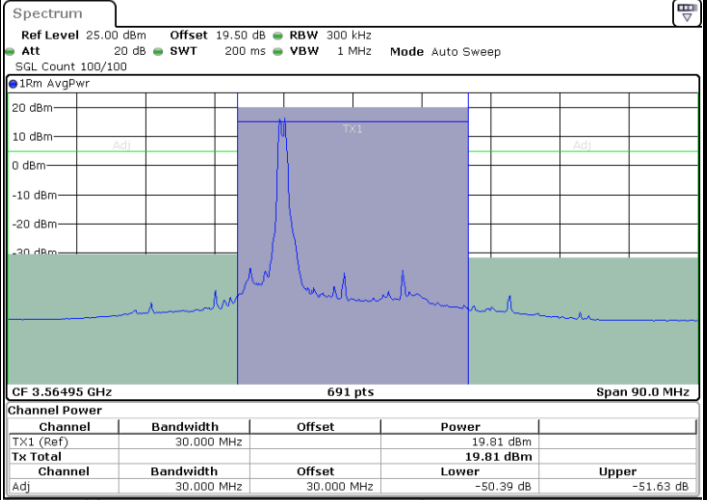

LTE Band 48C / 5MHz+20MHz

64QAM

Lowest Channel / 1RB0 and 1RB99

Lowest Channel / 1RB24 and 1RB0

Date: 7.SEP.2024 01:50:30

Date: 7.SEP.2024 01:54:32

Lowest Channel / Full RB

N/A