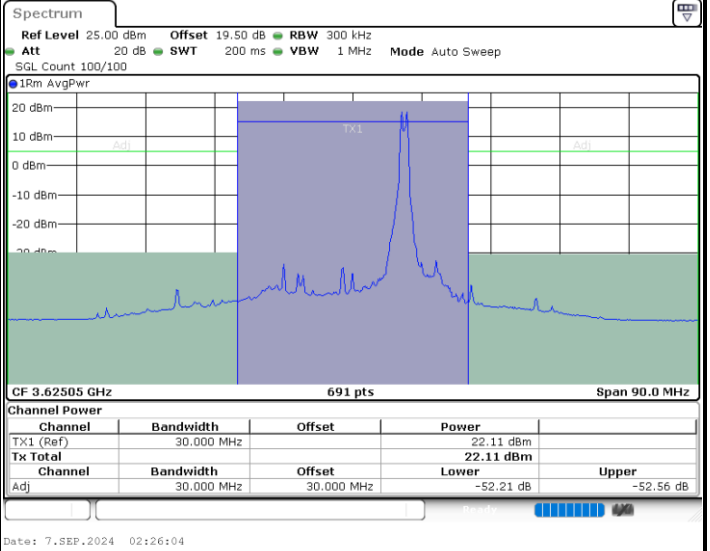

LTE Band 48C / 15MHz+20MHz

16QAM

Highest Channel / 1RB0 and 1RB99

Highest Channel / 1RB74 and 1RB0

Highest Channel / Full RB

N/A

LTE Band 48C / 20MHz+5MHz

16QAM

Lowest Channel / 1RB0 and 1RB24

Lowest Channel / 1RB99 and 1RB0

Lowest Channel / Full RB

N/A

LTE Band 48C / 20MHz+5MHz

16QAM

Middle Channel / 1RB0 and 1RB24

Middle Channel / 1RB99 and 1RB0

Middle Channel / Full RB

N/A

LTE Band 48C / 20MHz+5MHz

16QAM

Highest Channel / 1RB0 and 1RB24

Highest Channel / 1RB99 and 1RB0

Highest Channel / Full RB

N/A