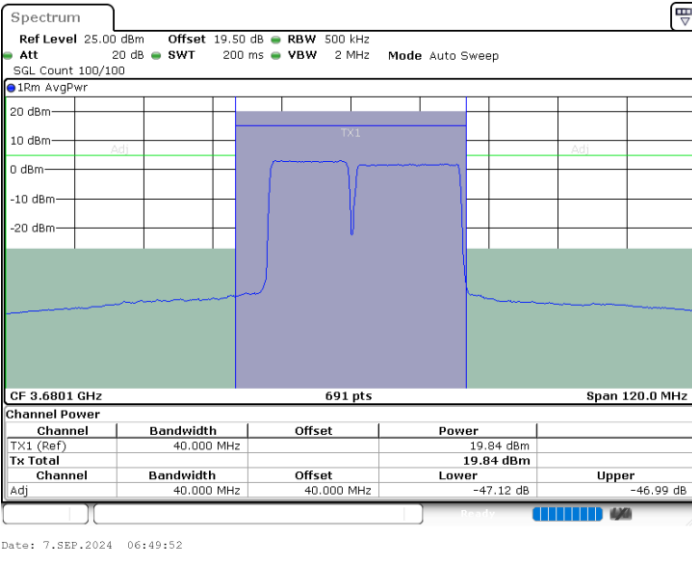

LTE Band 48C / 15MHz+20MHz

16QAM

Highest Channel / 1RB0 and 1RB99

Highest Channel / 1RB74 and 1RB0

Highest Channel / Full RB

N/A

LTE Band 48C / 20MHz+5MHz

16QAM

Lowest Channel / 1RB0 and 1RB24

Lowest Channel / 1RB99 and 1RB0

Lowest Channel / Full RB

N/A

LTE Band 48C / 20MHz+5MHz

16QAM

Middle Channel / 1RB0 and 1RB24

Middle Channel / 1RB99 and 1RB0