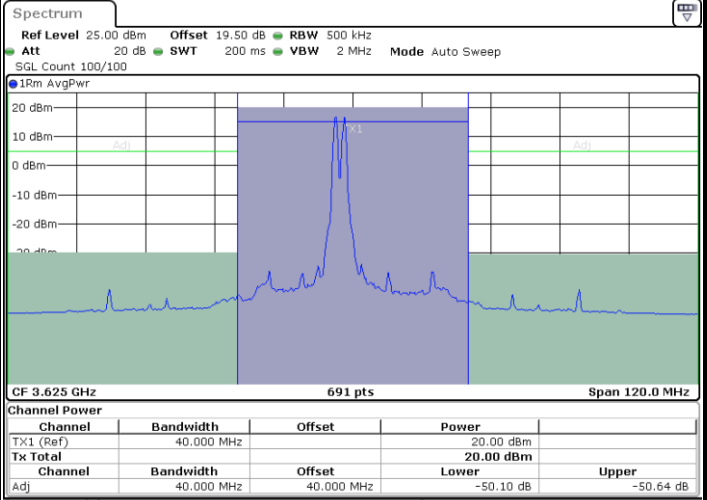

LTE Band 48C / 15MHz+20MHz

64QAM

Middle Channel / 1RB0 and 1RB99

Middle Channel / 1RB74 and 1RB0

Date: 7.SEP.2024 05:48:18

Date: 7.SEP.2024 05:52:22