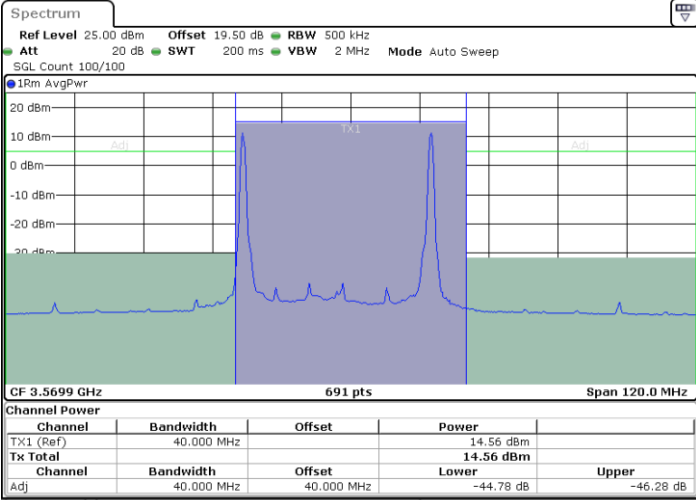

N/A

LTE Band 48C / 15MHz+20MHz

16QAM

Lowest Channel / 1RB0 and 1RB99

Lowest Channel / 1RB74 and 1RB0

Date: 7.SEP.2024 06:29:35

Date: 7.SEP.2024 06:32:02

Lowest Channel / Full RB

LTE Band 48C / 15MHz+20MHz

16QAM

Highest Channel / 1RB0 and 1RB99

Highest Channel / 1RB74 and 1RB0

Highest Channel / Full RB

N/A

LTE Band 48C / 20MHz+5MHz

16QAM