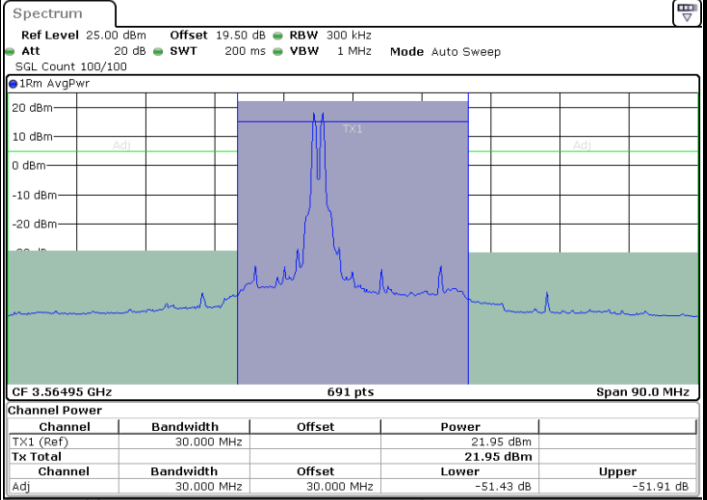

N/A

LTE Band 48C / 10MHz+20MHz

16QAM

Lowest Channel / 1RB0 and 1RB99

Lowest Channel / 1RB49 and 1RB0

Date: 7.SEP.2024 04:05:41

Date: 7.SEP.2024 04:08:06

Lowest Channel / Full RB