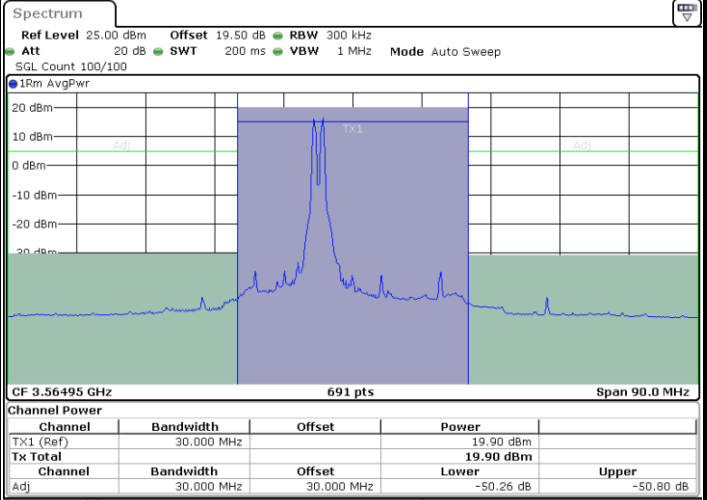

64QAM

Highest Channel / 1RB0 and 1RB99

Highest Channel / 1RB24 and 1RB0

Highest Channel / Full RB

N/A

LTE Band 48C / 10MHz+20MHz

64QAM

Lowest Channel / 1RB0 and 1RB99

Lowest Channel / 1RB49 and 1RB0

Date: 7.SEP.2024 04:04:53

Date: 7.SEP.2024 04:08:55

Lowest Channel / Full RB

N/A

Date: 7.SEP.2024 04:04:04

LTE Band 48C / 10MHz+20MHz

64QAM