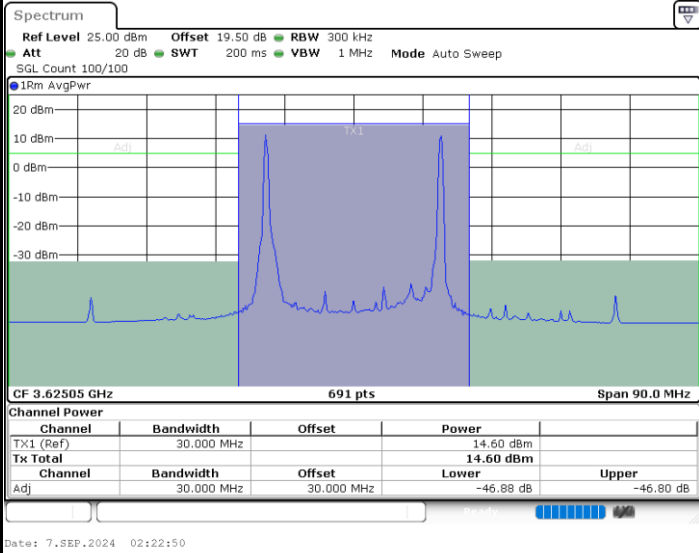

Date: 7.SEP.2024 05:47:29

LTE Band 48C / 15MHz+20MHz

64QAM

Highest Channel / 1RB0 and 1RB99

Highest Channel / 1RB74 and 1RB0

Date: 7.SEP.2024 06:51:29

Date: 7.SEP.2024 06:55:32

Highest Channel / Full RB

N/A

Date: 7.SEP.2024 06:50:40

LTE Band 48C / 20MHz+5MHz

64QAM

Lowest Channel / 1RB0 and 1RB24

Lowest Channel / 1RB99 and 1RB0

Lowest Channel / Full RB

N/A

LTE Band 48C / 20MHz+5MHz

64QAM

Middle Channel / 1RB0 and 1RB24

Middle Channel / 1RB99 and 1RB0

Middle Channel / Full RB

N/A

LTE Band 48C / 20MHz+5MHz

64QAM