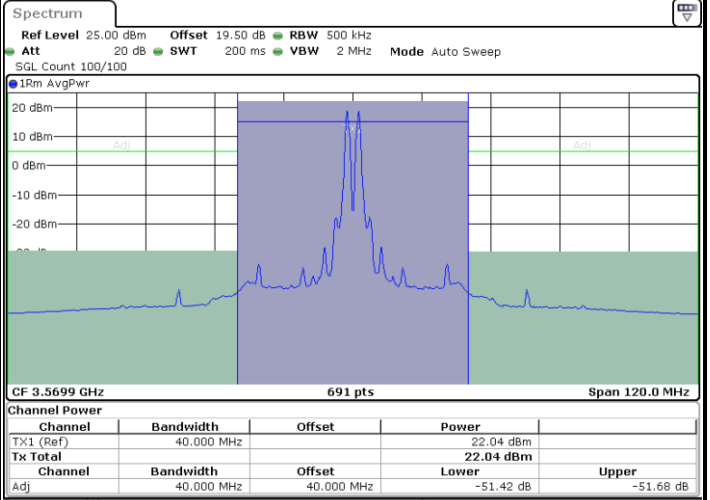

LTE Band 48C / 20MHz+20MHz

16QAM

Lowest Channel / 1RB0 and 1RB99

Lowest Channel / 1RB99 and 1RB0

Date: 7.SEP.2024 08:51:33

Date: 7.SEP.2024 08:53:55

Lowest Channel / Full RB

N/A