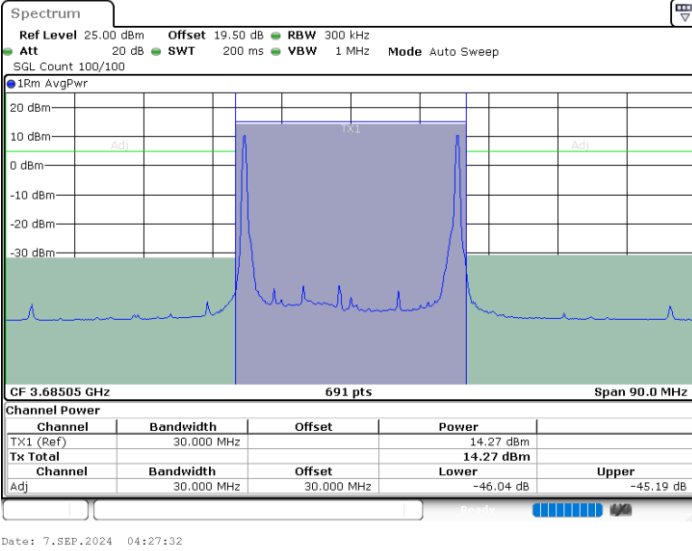

Lowest Channel / 1RB49 and 1RB0

Date: 7.SEP.2024 04:04:53

Date: 7.SEP.2024 04:08:55

Lowest Channel / Full RB

N/A

Date: 7.SEP.2024 04:04:04

LTE Band 48C / 10MHz+20MHz

64QAM

Middle Channel / 1RB0 and 1RB99

Middle Channel / 1RB49 and 1RB0

Middle Channel / Full RB

N/A

LTE Band 48C / 10MHz+20MHz

64QAM

Highest Channel / 1RB0 and 1RB99

Highest Channel / 1RB49 and 1RB0

Highest Channel / Full RB

N/A

LTE Band 48C / 15MHz+20MHz

64QAM

Lowest Channel / 1RB0 and 1RB99

Lowest Channel / 1RB74 and 1RB0

Lowest Channel / Full RB

N/A