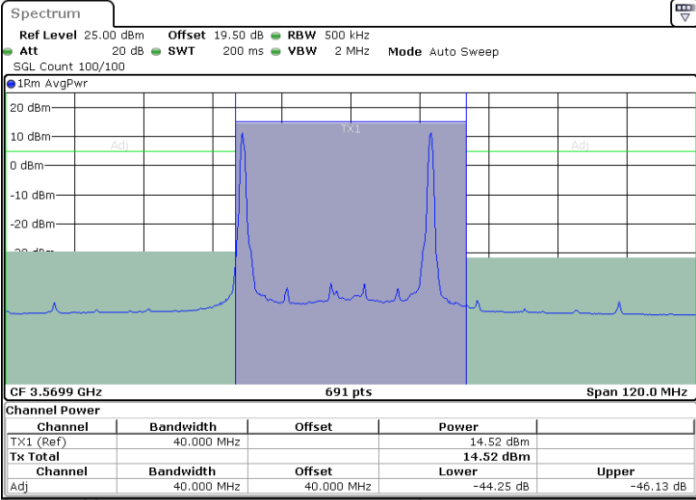

N/A

Date: 7.SEP.2024 04:37:11

LTE Band 48C / 20MHz+10MHz

16QAM

Highest Channel / 1RB0 and 1RB49

Highest Channel / 1RB99 and 1RB0

Highest Channel / Full RB

N/A

LTE Band 48C / 20MHz+15MHz

16QAM

Lowest Channel / 1RB0 and 1RB74

Lowest Channel / 1RB99 and 1RB0

Date: 7.SEP.2024 07:42:15

Date: 7.SEP.2024 07:44:41

Lowest Channel / Full RB

N/A