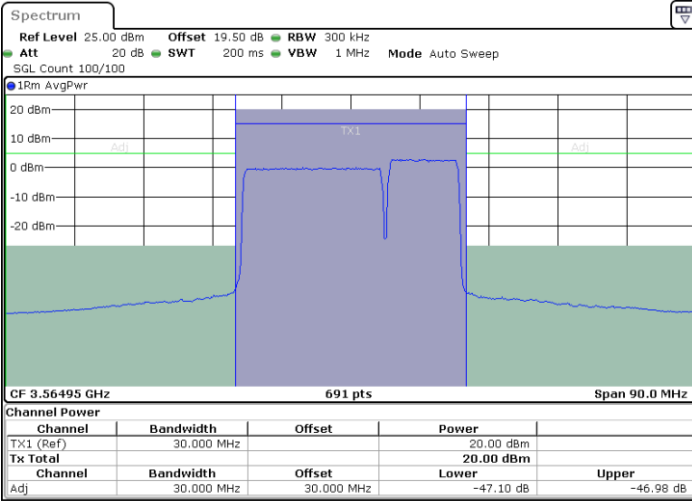

Middle Channel / Full RB

N/A

LTE Band 48C / 20MHz+5MHz

16QAM

Highest Channel / 1RB0 and 1RB24

Highest Channel / 1RB99 and 1RB0

Highest Channel / Full RB

N/A

LTE Band 48C / 20MHz+10MHz

16QAM

Lowest Channel / 1RB0 and 1RB49

Lowest Channel / 1RB99 and 1RB0

Date: 7.SEP.2024 05:15:05

Date: 7.SEP.2024 05:17:31

Lowest Channel / Full RB

N/A

Date: 7.SEP.2024 05:12:39

LTE Band 48C / 20MHz+10MHz

16QAM

Middle Channel / 1RB0 and 1RB49

Middle Channel / 1RB99 and 1RB0

Date: 7.SEP.2024 04:39:37

Date: 7.SEP.2024 04:42:02

Middle Channel / Full RB