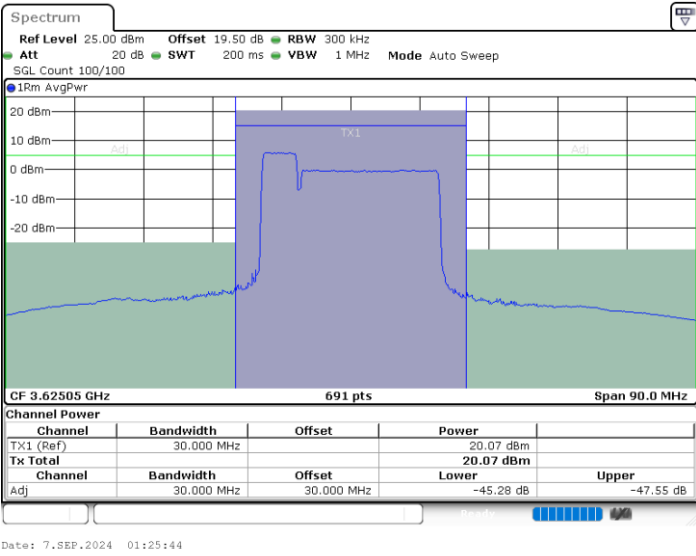

LTE Band 48C / 5MHz+20MHz

64QAM

Lowest Channel / 1RB0 and 1RB99

Lowest Channel / 1RB24 and 1RB0

Date: 7.SEP.2024 01:50:30

Date: 7.SEP.2024 01:54:32

Lowest Channel / Full RB

N/A

Date: 7.SEP.2024 01:49:41

LTE Band 48C / 5MHz+20MHz

64QAM

Middle Channel / 1RB0 and 1RB99

Middle Channel / 1RB24 and 1RB0

Middle Channel / Full RB

N/A

LTE Band 48C / 5MHz+20MHz

64QAM

Highest Channel / 1RB0 and 1RB99

Highest Channel / 1RB24 and 1RB0

Highest Channel / Full RB

N/A

LTE Band 48C / 10MHz+20MHz

64QAM

Lowest Channel / 1RB0 and 1RB99