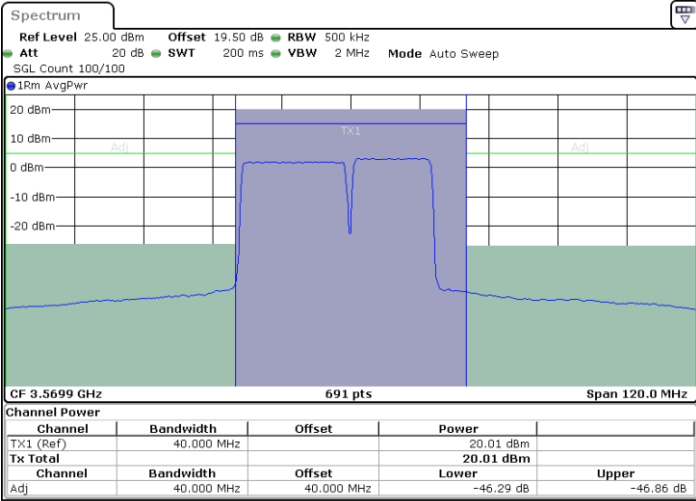

N/A

Date: 7.SEP.2024 04:37:11

LTE Band 48C / 20MHz+10MHz

16QAM

Highest Channel / 1RB0 and 1RB49

Highest Channel / 1RB99 and 1RB0

Highest Channel / Full RB

N/A

LTE Band 48C / 20MHz+15MHz

16QAM

Lowest Channel / 1RB0 and 1RB74

Lowest Channel / 1RB99 and 1RB0

Date: 7.SEP.2024 07:42:15

Date: 7.SEP.2024 07:44:41

Lowest Channel / Full RB

N/A

Date: 7.SEP.2024 07:39:48

LTE Band 48C / 20MHz+15MHz

16QAM

Middle Channel / 1RB0 and 1RB74

Middle Channel / 1RB99 and 1RB0

Date: 7.SEP.2024 07:03:44

Date: 7.SEP.2024 07:06:11

Middle Channel / Full RB