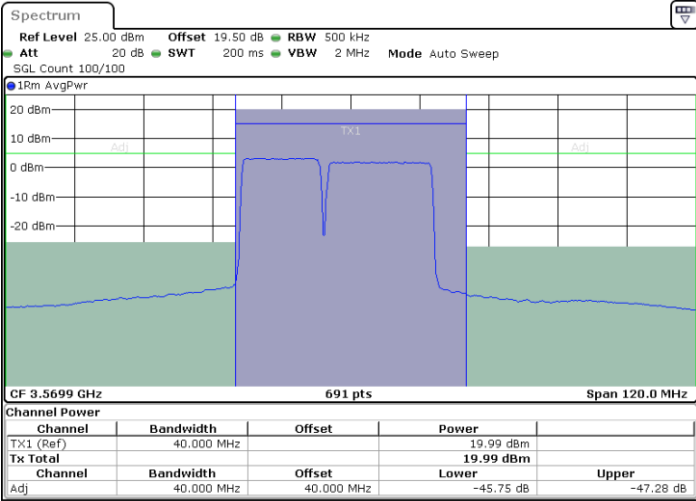

Lowest Channel / Full RB

N/A

Date: 7.SEP.2024 06:27:08