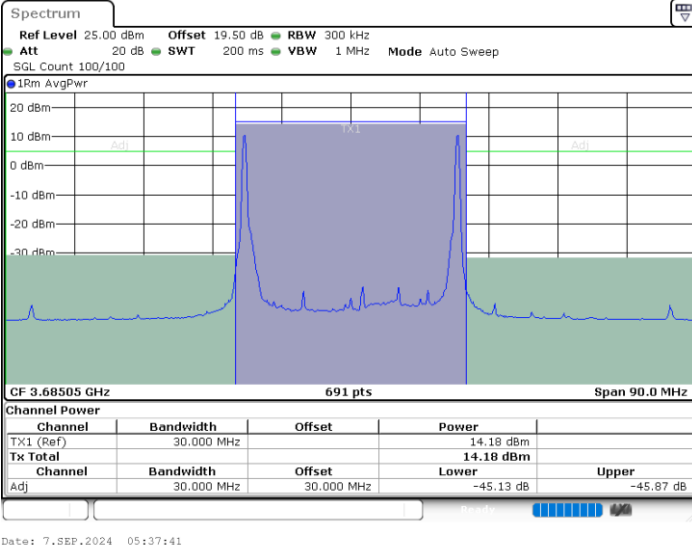

N/A

Date: 7.SEP.2024 04:37:11

LTE Band 48C / 20MHz+10MHz

16QAM

Highest Channel / 1RB0 and 1RB49

Highest Channel / 1RB99 and 1RB0

Highest Channel / Full RB

N/A