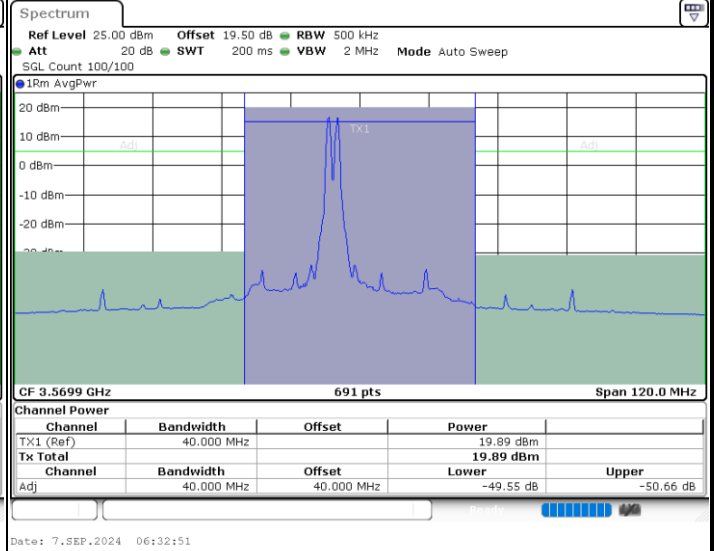

Middle Channel / 1RB0 and 1RB99

Middle Channel / 1RB49 and 1RB0

Middle Channel / Full RB

N/A

LTE Band 48C / 10MHz+20MHz

64QAM

Highest Channel / 1RB0 and 1RB99

Highest Channel / 1RB49 and 1RB0

Highest Channel / Full RB

N/A

LTE Band 48C / 15MHz+20MHz

64QAM

Lowest Channel / 1RB0 and 1RB99

Lowest Channel / 1RB74 and 1RB0

Lowest Channel / Full RB

N/A

LTE Band 48C / 15MHz+20MHz

64QAM

Middle Channel / 1RB0 and 1RB99

Middle Channel / 1RB74 and 1RB0

Date: 7.SEP.2024 05:48:18

Date: 7.SEP.2024 05:52:22

Middle Channel / Full RB

N/A