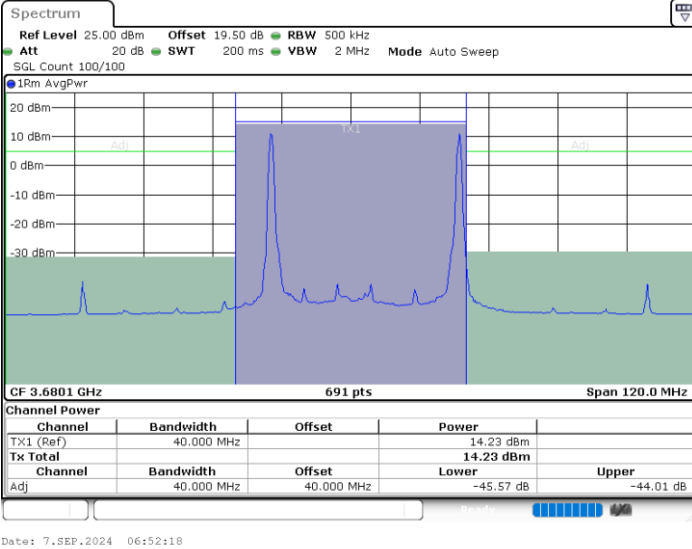

N/A

Date: 7.SEP.2024 06:27:08

LTE Band 48C / 15MHz+20MHz

16QAM

Middle Channel / 1RB0 and 1RB99

Middle Channel / 1RB74 and 1RB0

Middle Channel / Full RB

N/A

LTE Band 48C / 15MHz+20MHz

16QAM

Highest Channel / 1RB0 and 1RB99

Highest Channel / 1RB74 and 1RB0

Highest Channel / Full RB

N/A

LTE Band 48C / 20MHz+5MHz

16QAM