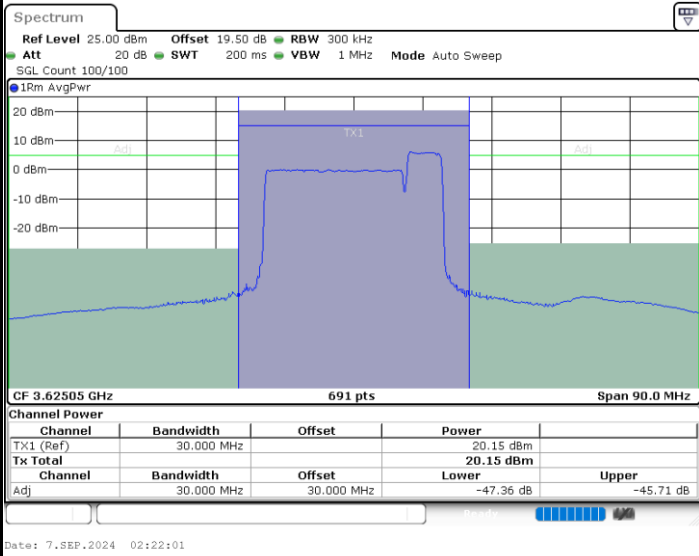

N/A

Date: 7.SEP.2024 06:50:40

LTE Band 48C / 20MHz+5MHz

64QAM

Lowest Channel / 1RB0 and 1RB24

Lowest Channel / 1RB99 and 1RB0

Lowest Channel / Full RB

N/A

LTE Band 48C / 20MHz+5MHz

64QAM

Middle Channel / 1RB0 and 1RB24

Middle Channel / 1RB99 and 1RB0

Middle Channel / Full RB

N/A

LTE Band 48C / 20MHz+5MHz

64QAM

Highest Channel / 1RB0 and 1RB24

Highest Channel / 1RB99 and 1RB0

Highest Channel / Full RB

N/A

LTE Band 48C / 20MHz+10MHz

64QAM

Lowest Channel / 1RB0 and 1RB49

Lowest Channel / 1RB99 and 1RB0