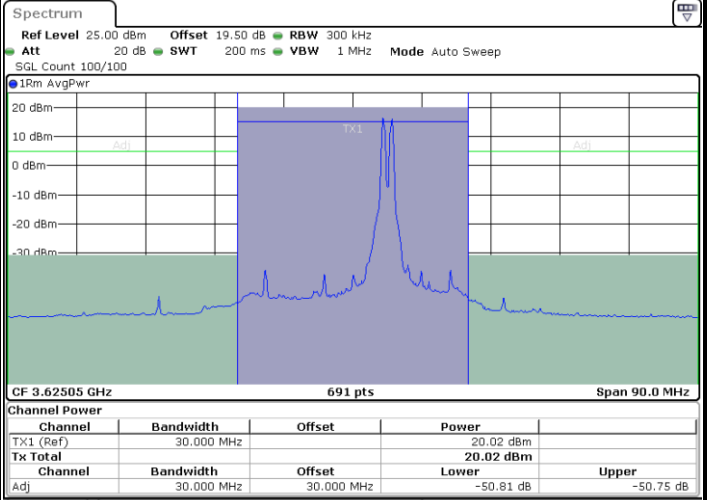

Highest Channel / 1RB0 and 1RB24

Highest Channel / 1RB99 and 1RB0

Highest Channel / Full RB

N/A

LTE Band 48C / 20MHz+10MHz

64QAM

Lowest Channel / 1RB0 and 1RB49

Lowest Channel / 1RB99 and 1RB0

Date: 7.SEP.2024 05:14:17

Date: 7.SEP.2024 05:18:19

Lowest Channel / Full RB

N/A

Date: 7.SEP.2024 05:13:28

LTE Band 48C / 20MHz+10MHz

64QAM

Middle Channel / 1RB0 and 1RB49

Middle Channel / 1RB99 and 1RB0

Date: 7.SEP.2024 04:38:48

Date: 7.SEP.2024 04:42:51

Middle Channel / Full RB

N/A

Date: 7.SEP.2024 04:37:59

LTE Band 48C / 20MHz+10MHz

64QAM