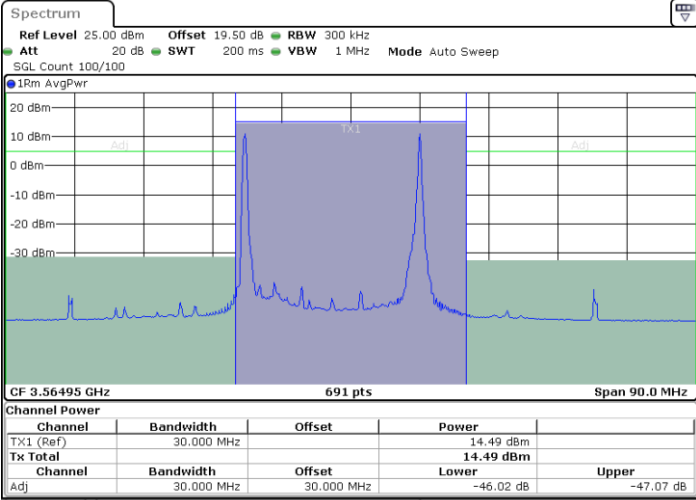

Date: 7.SEP.2024 09:10:37

LTE Band 48C / 5MHz+20MHz

16QAM

Lowest Channel / 1RB0 and 1RB99

Lowest Channel / 1RB24 and 1RB0

Date: 7.SEP.2024 01:51:18

Date: 7.SEP.2024 01:53:44

Lowest Channel / Full RB