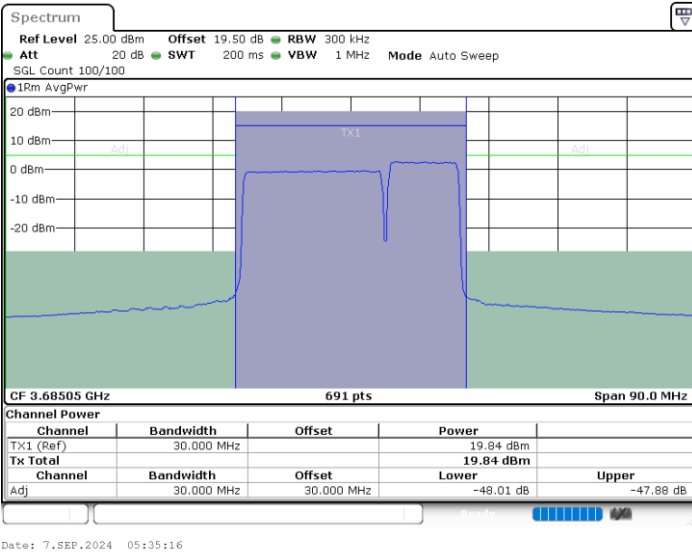

N/A

Date: 7.SEP.2024 04:37:11

LTE Band 48C / 20MHz+10MHz

16QAM

Highest Channel / 1RB0 and 1RB49

Highest Channel / 1RB99 and 1RB0

Highest Channel / Full RB

N/A

LTE Band 48C / 20MHz+15MHz

16QAM

Lowest Channel / 1RB0 and 1RB74

Lowest Channel / 1RB99 and 1RB0

Date: 7.SEP.2024 07:42:15

Date: 7.SEP.2024 07:44:41

Lowest Channel / Full RB

N/A