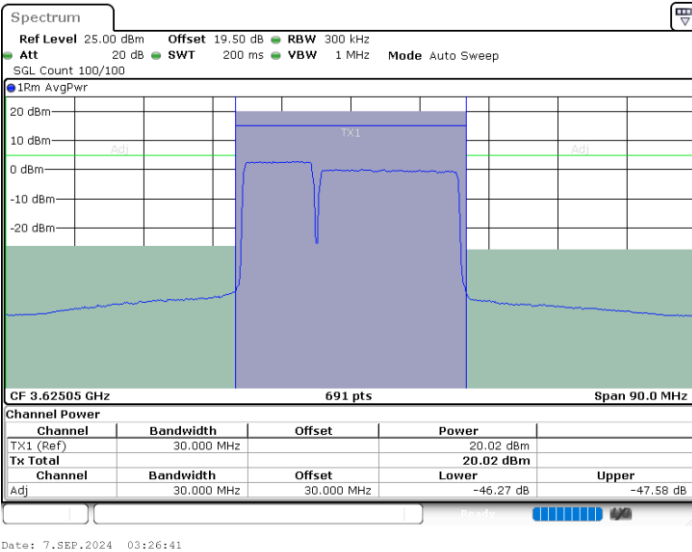

64QAM

Highest Channel / 1RB0 and 1RB99

Highest Channel / 1RB24 and 1RB0

Highest Channel / Full RB

N/A

LTE Band 48C / 10MHz+20MHz

64QAM

Lowest Channel / 1RB0 and 1RB99

Lowest Channel / 1RB49 and 1RB0

Date: 7.SEP.2024 04:04:53

Date: 7.SEP.2024 04:08:55

Lowest Channel / Full RB

N/A

Date: 7.SEP.2024 04:04:04

LTE Band 48C / 10MHz+20MHz

64QAM

Middle Channel / 1RB0 and 1RB99

Middle Channel / 1RB49 and 1RB0

Middle Channel / Full RB

N/A

LTE Band 48C / 10MHz+20MHz

64QAM

Highest Channel / 1RB0 and 1RB99

Highest Channel / 1RB49 and 1RB0

Highest Channel / Full RB

N/A

LTE Band 48C / 15MHz+20MHz

64QAM

Lowest Channel / 1RB0 and 1RB99

Lowest Channel / 1RB74 and 1RB0

Lowest Channel / Full RB

N/A