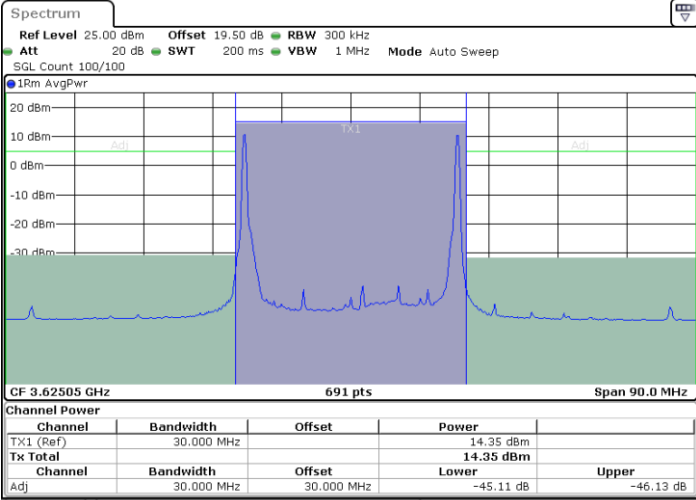

Date: 7.SEP.2024 05:12:39

LTE Band 48C / 20MHz+10MHz

16QAM

Middle Channel / 1RB0 and 1RB49

Middle Channel / 1RB99 and 1RB0

Date: 7.SEP.2024 04:39:37

Date: 7.SEP.2024 04:42:02

Middle Channel / Full RB

N/A

Date: 7.SEP.2024 04:37:11

LTE Band 48C / 20MHz+10MHz

16QAM

Highest Channel / 1RB0 and 1RB49

Highest Channel / 1RB99 and 1RB0

Highest Channel / Full RB

N/A