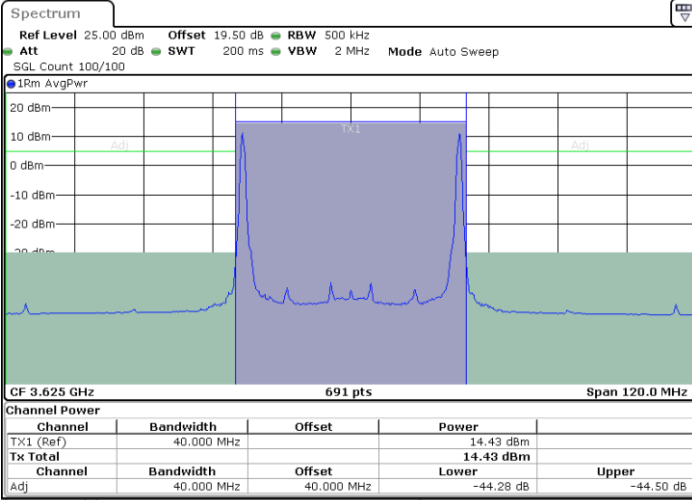

Date: 7.SEP.2024 08:49:12

LTE Band 48C / 20MHz+20MHz

16QAM

MiddleChannel / 1RB0 and 1RB99

Middle Channel / 1RB99 and 1RB0

Date: 7.SEP.2024 08:16:55

Date: 7.SEP.2024 08:19:16

Middle Channel / Full RB

N/A

Date: 7.SEP.2024 08:14:33

LTE Band 48C / 20MHz+20MHz

16QAM

Highest Channel / 1RB0 and 1RB99

Highest Channel / 1RB99 and 1RB0

Highest Channel / Full RB

N/A