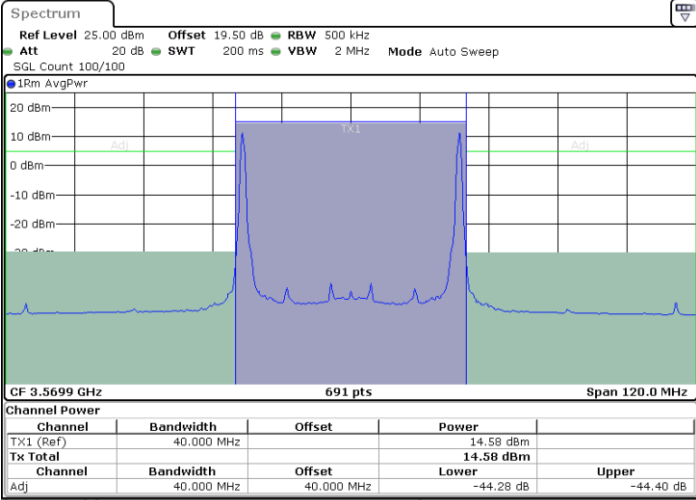

N/A

Date: 7.SEP.2024 07:01:17

LTE Band 48C / 20MHz+15MHz

16QAM

Highest Channel / 1RB0 and 1RB74

Highest Channel / 1RB99 and 1RB0

Highest Channel / Full RB

N/A

LTE Band 48C / 20MHz+20MHz

16QAM

Lowest Channel / 1RB0 and 1RB99

Lowest Channel / 1RB99 and 1RB0

Date: 7.SEP.2024 08:51:33

Date: 7.SEP.2024 08:53:55

Lowest Channel / Full RB

N/A