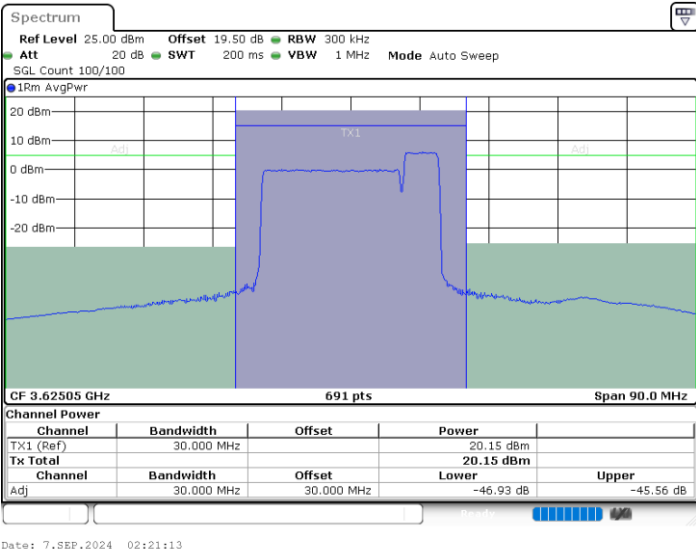

LTE Band 48C / 15MHz+20MHz

16QAM

Highest Channel / 1RB0 and 1RB99

Highest Channel / 1RB74 and 1RB0

Highest Channel / Full RB

N/A

LTE Band 48C / 20MHz+5MHz

16QAM

Lowest Channel / 1RB0 and 1RB24

Lowest Channel / 1RB99 and 1RB0

Lowest Channel / Full RB

N/A

LTE Band 48C / 20MHz+5MHz

16QAM

Middle Channel / 1RB0 and 1RB24

Middle Channel / 1RB99 and 1RB0

Middle Channel / Full RB

N/A

LTE Band 48C / 20MHz+5MHz

16QAM

Highest Channel / 1RB0 and 1RB24

Highest Channel / 1RB99 and 1RB0

Highest Channel / Full RB

N/A