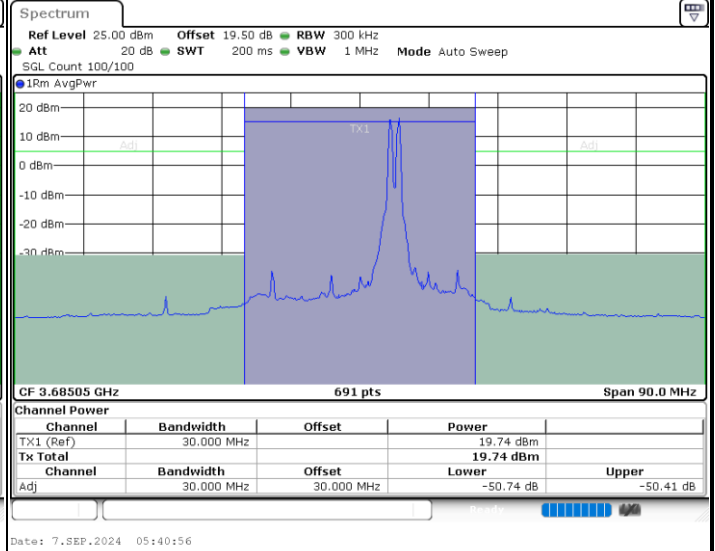

Date: 7.SEP.2024 05:14:17

Date: 7.SEP.2024 05:18:19

Lowest Channel / Full RB

N/A

Date: 7.SEP.2024 05:13:28

LTE Band 48C / 20MHz+10MHz

64QAM

Middle Channel / 1RB0 and 1RB49

Middle Channel / 1RB99 and 1RB0

Date: 7.SEP.2024 04:38:48

Date: 7.SEP.2024 04:42:51

Middle Channel / Full RB

N/A

Date: 7.SEP.2024 04:37:59

LTE Band 48C / 20MHz+10MHz

64QAM

Highest Channel / 1RB0 and 1RB49

Highest Channel / 1RB99 and 1RB0

Highest Channel / Full RB

N/A

LTE Band 48C / 20MHz+15MHz

64QAM

Lowest Channel / 1RB0 and 1RB74

Lowest Channel / 1RB99 and 1RB0