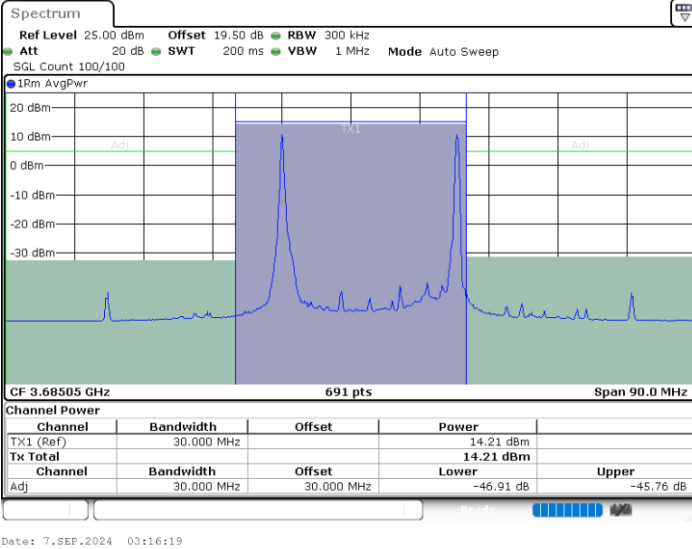

N/A

Date: 7.SEP.2024 06:50:40

LTE Band 48C / 20MHz+5MHz

64QAM

Lowest Channel / 1RB0 and 1RB24

Lowest Channel / 1RB99 and 1RB0

Lowest Channel / Full RB

N/A

LTE Band 48C / 20MHz+5MHz

64QAM

Middle Channel / 1RB0 and 1RB24

Middle Channel / 1RB99 and 1RB0

Middle Channel / Full RB

N/A

LTE Band 48C / 20MHz+5MHz

64QAM

Highest Channel / 1RB0 and 1RB24

Highest Channel / 1RB99 and 1RB0

Highest Channel / Full RB

N/A

LTE Band 48C / 20MHz+10MHz

64QAM

Lowest Channel / 1RB0 and 1RB49

Lowest Channel / 1RB99 and 1RB0