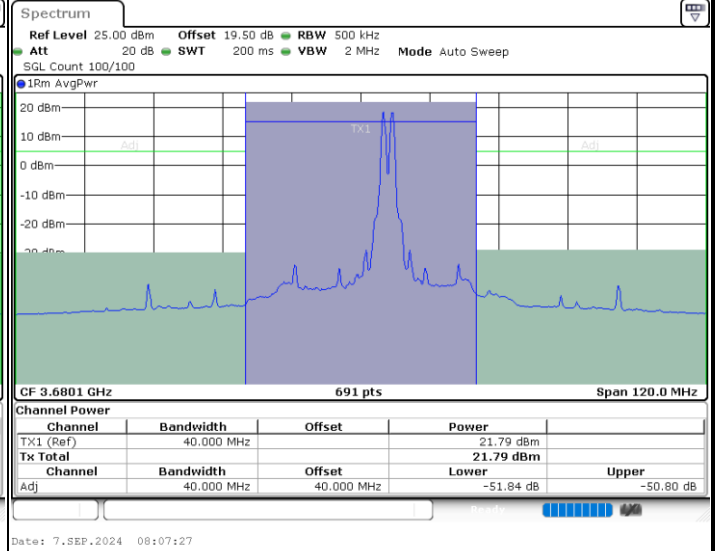

N/A

Date: 7.SEP.2024 07:01:17

LTE Band 48C / 20MHz+15MHz

16QAM

Highest Channel / 1RB0 and 1RB74

Highest Channel / 1RB99 and 1RB0

Highest Channel / Full RB

N/A

LTE Band 48C / 20MHz+20MHz

16QAM

Lowest Channel / 1RB0 and 1RB99

Lowest Channel / 1RB99 and 1RB0

Date: 7.SEP.2024 08:51:33

Date: 7.SEP.2024 08:53:55

Lowest Channel / Full RB

N/A