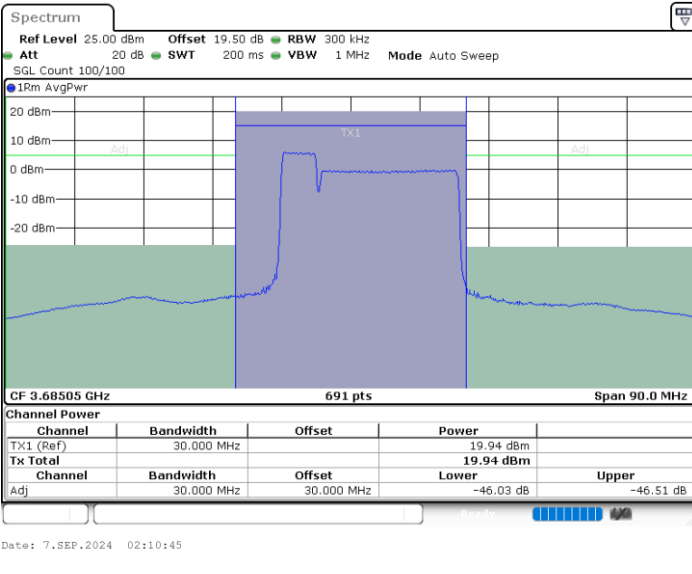

64QAM

Highest Channel / 1RB0 and 1RB99

Highest Channel / 1RB24 and 1RB0

Highest Channel / Full RB

N/A

LTE Band 48C / 10MHz+20MHz

64QAM

Lowest Channel / 1RB0 and 1RB99

Lowest Channel / 1RB49 and 1RB0

Date: 7.SEP.2024 04:04:53

Date: 7.SEP.2024 04:08:55

Lowest Channel / Full RB

N/A

Date: 7.SEP.2024 04:04:04

LTE Band 48C / 10MHz+20MHz

64QAM