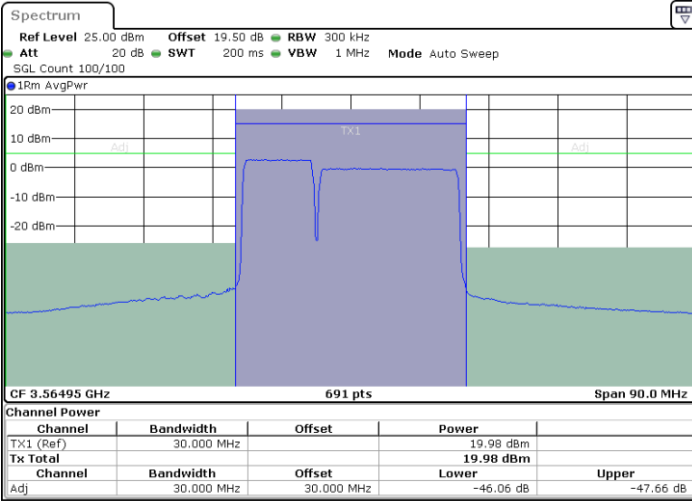

Lowest Channel / Full RB

N/A

Date: 7.SEP.2024 04:03:15