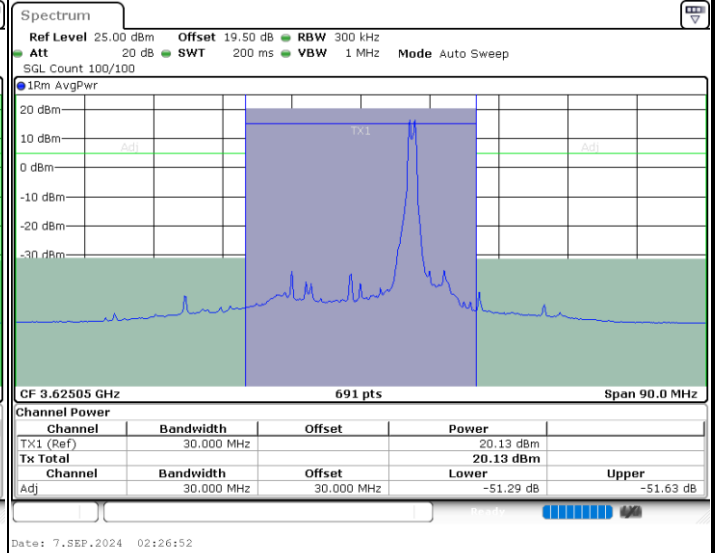

Date: 7.SEP.2024 05:47:29

LTE Band 48C / 15MHz+20MHz

64QAM

Highest Channel / 1RB0 and 1RB99

Highest Channel / 1RB74 and 1RB0

Date: 7.SEP.2024 06:51:29

Date: 7.SEP.2024 06:55:32

Highest Channel / Full RB

N/A

Date: 7.SEP.2024 06:50:40

LTE Band 48C / 20MHz+5MHz

64QAM

Lowest Channel / 1RB0 and 1RB24

Lowest Channel / 1RB99 and 1RB0

Lowest Channel / Full RB

N/A

LTE Band 48C / 20MHz+5MHz

64QAM

Middle Channel / 1RB0 and 1RB24

Middle Channel / 1RB99 and 1RB0

Middle Channel / Full RB

N/A

LTE Band 48C / 20MHz+5MHz

64QAM

Highest Channel / 1RB0 and 1RB24

Highest Channel / 1RB99 and 1RB0

Highest Channel / Full RB

N/A

LTE Band 48C / 20MHz+10MHz

64QAM

Lowest Channel / 1RB0 and 1RB49

Lowest Channel / 1RB99 and 1RB0