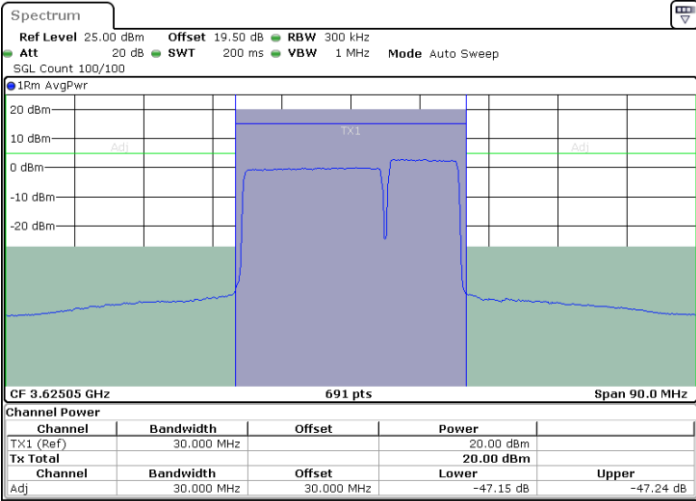

Date: 7.SEP.2024 05:12:39

LTE Band 48C / 20MHz+10MHz

16QAM

Middle Channel / 1RB0 and 1RB49

Middle Channel / 1RB99 and 1RB0

Date: 7.SEP.2024 04:39:37

Date: 7.SEP.2024 04:42:02

Middle Channel / Full RB

N/A

Date: 7.SEP.2024 04:37:11

LTE Band 48C / 20MHz+10MHz

16QAM

Highest Channel / 1RB0 and 1RB49

Highest Channel / 1RB99 and 1RB0

Highest Channel / Full RB

N/A