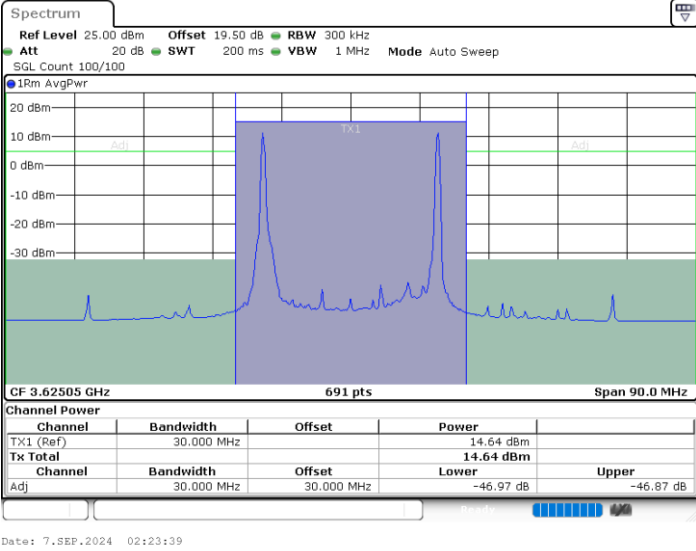

LTE Band 48C / 15MHz+20MHz

16QAM

Highest Channel / 1RB0 and 1RB99

Highest Channel / 1RB74 and 1RB0

Highest Channel / Full RB

N/A

LTE Band 48C / 20MHz+5MHz

16QAM

Lowest Channel / 1RB0 and 1RB24

Lowest Channel / 1RB99 and 1RB0

Lowest Channel / Full RB

N/A

LTE Band 48C / 20MHz+5MHz

16QAM

Middle Channel / 1RB0 and 1RB24

Middle Channel / 1RB99 and 1RB0

Middle Channel / Full RB

N/A

LTE Band 48C / 20MHz+5MHz

16QAM

Highest Channel / 1RB0 and 1RB24

Highest Channel / 1RB99 and 1RB0

Highest Channel / Full RB

N/A