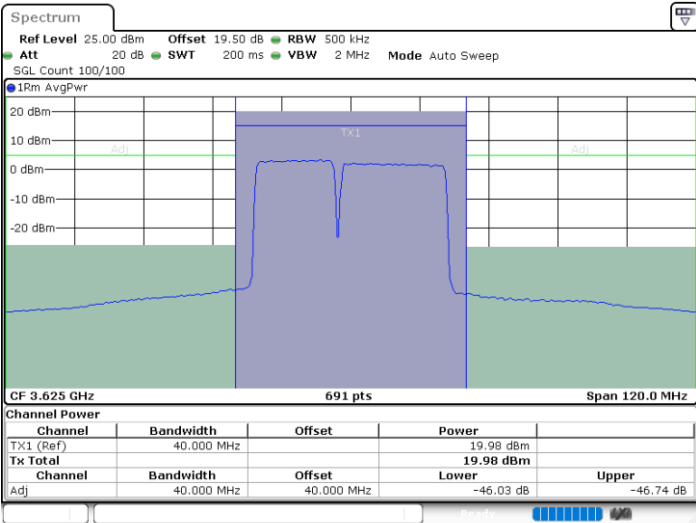

Highest Channel / Full RB

N/A

LTE Band 48C / 15MHz+20MHz

64QAM

Lowest Channel / 1RB0 and 1RB99

Lowest Channel / 1RB74 and 1RB0

Lowest Channel / Full RB

N/A

LTE Band 48C / 15MHz+20MHz

64QAM

Middle Channel / 1RB0 and 1RB99

Middle Channel / 1RB74 and 1RB0

Date: 7.SEP.2024 05:48:18

Date: 7.SEP.2024 05:52:22

Middle Channel / Full RB

N/A

Date: 7.SEP.2024 05:47:29

LTE Band 48C / 15MHz+20MHz

64QAM

Highest Channel / 1RB0 and 1RB99

Highest Channel / 1RB74 and 1RB0

Date: 7.SEP.2024 06:51:29

Date: 7.SEP.2024 06:55:32

Highest Channel / Full RB