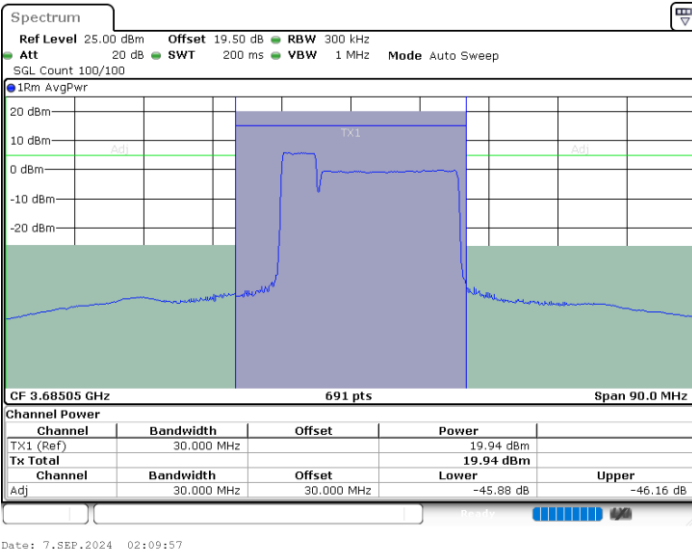

Middle Channel / Full RB

N/A

Date: 7.SEP.2024 01:24:56

LTE Band 48C / 5MHz+20MHz

16QAM

Highest Channel / 1RB0 and 1RB99

Highest Channel / 1RB24 and 1RB0

Highest Channel / Full RB

N/A

LTE Band 48C / 10MHz+20MHz

16QAM

Lowest Channel / 1RB0 and 1RB99

Lowest Channel / 1RB49 and 1RB0

Date: 7.SEP.2024 04:05:41

Date: 7.SEP.2024 04:08:06

Lowest Channel / Full RB