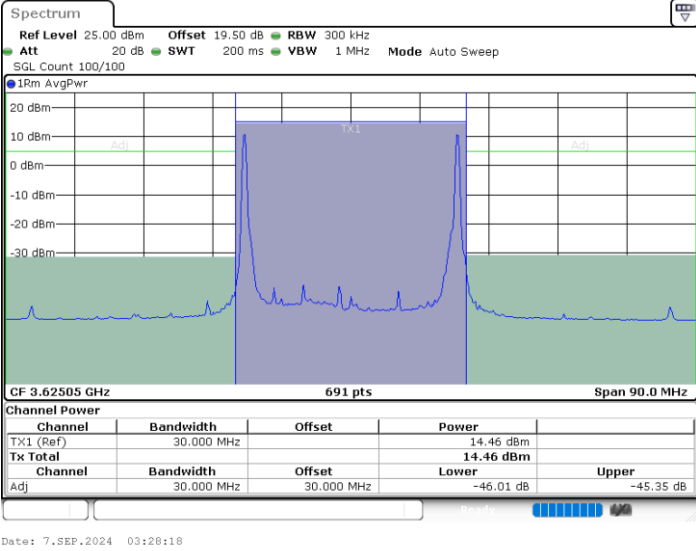

N/A

Date: 7.SEP.2024 04:03:15

LTE Band 48C / 10MHz+20MHz

16QAM

Middle Channel / 1RB0 and 1RB99

Middle Channel / 1RB49 and 1RB0

Date: 7.SEP.2024 03:28:18

Date: 7.SEP.2024 03:30:43