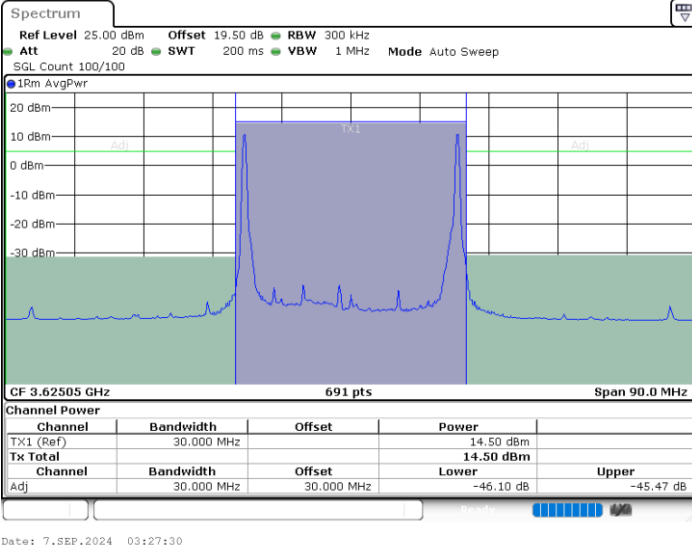

64QAM

Highest Channel / 1RB0 and 1RB99

Highest Channel / 1RB24 and 1RB0

Highest Channel / Full RB

N/A

LTE Band 48C / 10MHz+20MHz

64QAM

Lowest Channel / 1RB0 and 1RB99

Lowest Channel / 1RB49 and 1RB0

Date: 7.SEP.2024 04:04:53

Date: 7.SEP.2024 04:08:55

Lowest Channel / Full RB

N/A

Date: 7.SEP.2024 04:04:04

LTE Band 48C / 10MHz+20MHz

64QAM

Middle Channel / 1RB0 and 1RB99

Middle Channel / 1RB49 and 1RB0

Middle Channel / Full RB

N/A

LTE Band 48C / 10MHz+20MHz

64QAM

Highest Channel / 1RB0 and 1RB99

Highest Channel / 1RB49 and 1RB0