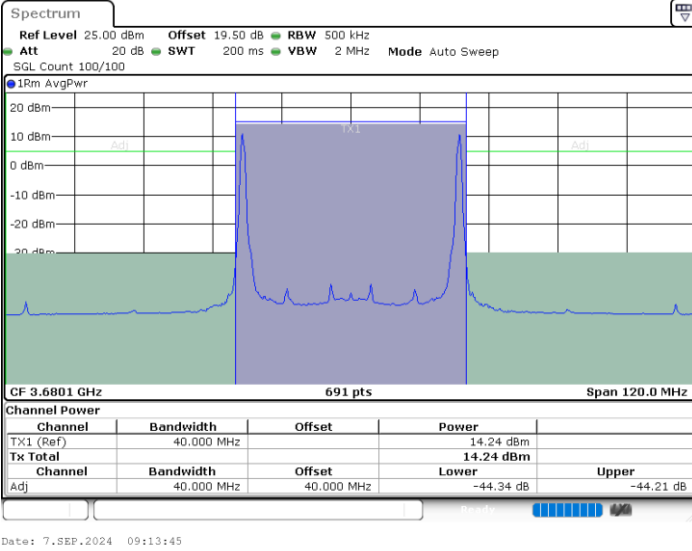

N/A

Date: 7.SEP.2024 08:14:33

LTE Band 48C / 20MHz+20MHz

16QAM

Highest Channel / 1RB0 and 1RB99

Highest Channel / 1RB99 and 1RB0

Highest Channel / Full RB

N/A

LTE Band 48C / 5MHz+20MHz

64QAM

Lowest Channel / 1RB0 and 1RB99

Lowest Channel / 1RB24 and 1RB0

Date: 7.SEP.2024 01:50:30

Date: 7.SEP.2024 01:54:32

Lowest Channel / Full RB

N/A