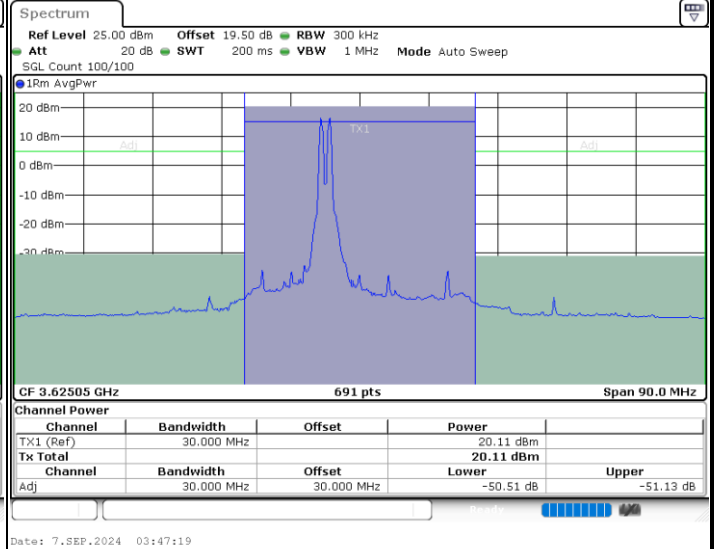

64QAM

Highest Channel / 1RB0 and 1RB99

Highest Channel / 1RB24 and 1RB0

Highest Channel / Full RB

N/A

LTE Band 48C / 10MHz+20MHz

64QAM

Lowest Channel / 1RB0 and 1RB99

Lowest Channel / 1RB49 and 1RB0

Date: 7.SEP.2024 04:04:53

Date: 7.SEP.2024 04:08:55

Lowest Channel / Full RB

N/A

Date: 7.SEP.2024 04:04:04

LTE Band 48C / 10MHz+20MHz

64QAM

Middle Channel / 1RB0 and 1RB99

Middle Channel / 1RB49 and 1RB0

Middle Channel / Full RB

N/A

LTE Band 48C / 10MHz+20MHz

64QAM

Highest Channel / 1RB0 and 1RB99

Highest Channel / 1RB49 and 1RB0

Highest Channel / Full RB

N/A

LTE Band 48C / 15MHz+20MHz

64QAM

Lowest Channel / 1RB0 and 1RB99

Lowest Channel / 1RB74 and 1RB0

Lowest Channel / Full RB

N/A