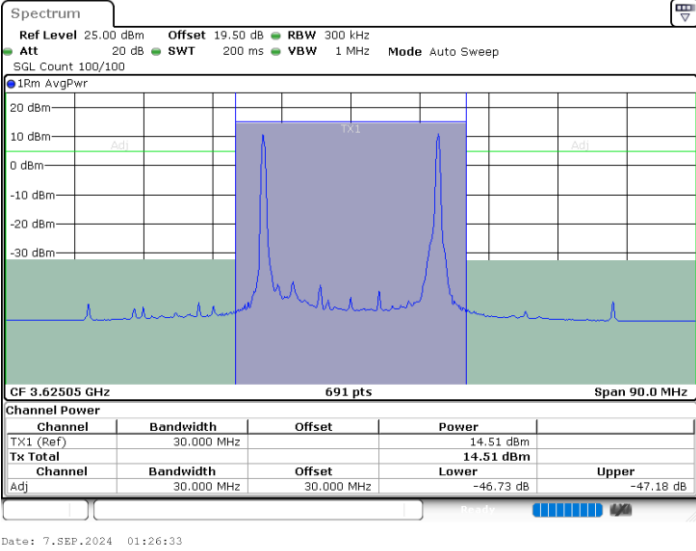

Date: 7.SEP.2024 01:49:41

LTE Band 48C / 5MHz+20MHz

64QAM

Middle Channel / 1RB0 and 1RB99

Middle Channel / 1RB24 and 1RB0

Middle Channel / Full RB

N/A

LTE Band 48C / 5MHz+20MHz

64QAM

Highest Channel / 1RB0 and 1RB99

Highest Channel / 1RB24 and 1RB0

Highest Channel / Full RB

N/A

LTE Band 48C / 10MHz+20MHz

64QAM

Lowest Channel / 1RB0 and 1RB99