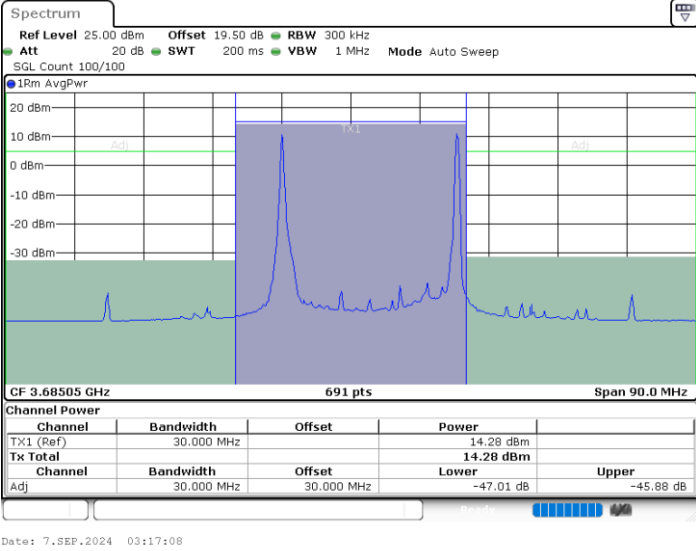

Middle Channel / Full RB

N/A

LTE Band 48C / 20MHz+5MHz

16QAM

Highest Channel / 1RB0 and 1RB24

Highest Channel / 1RB99 and 1RB0

Highest Channel / Full RB

N/A