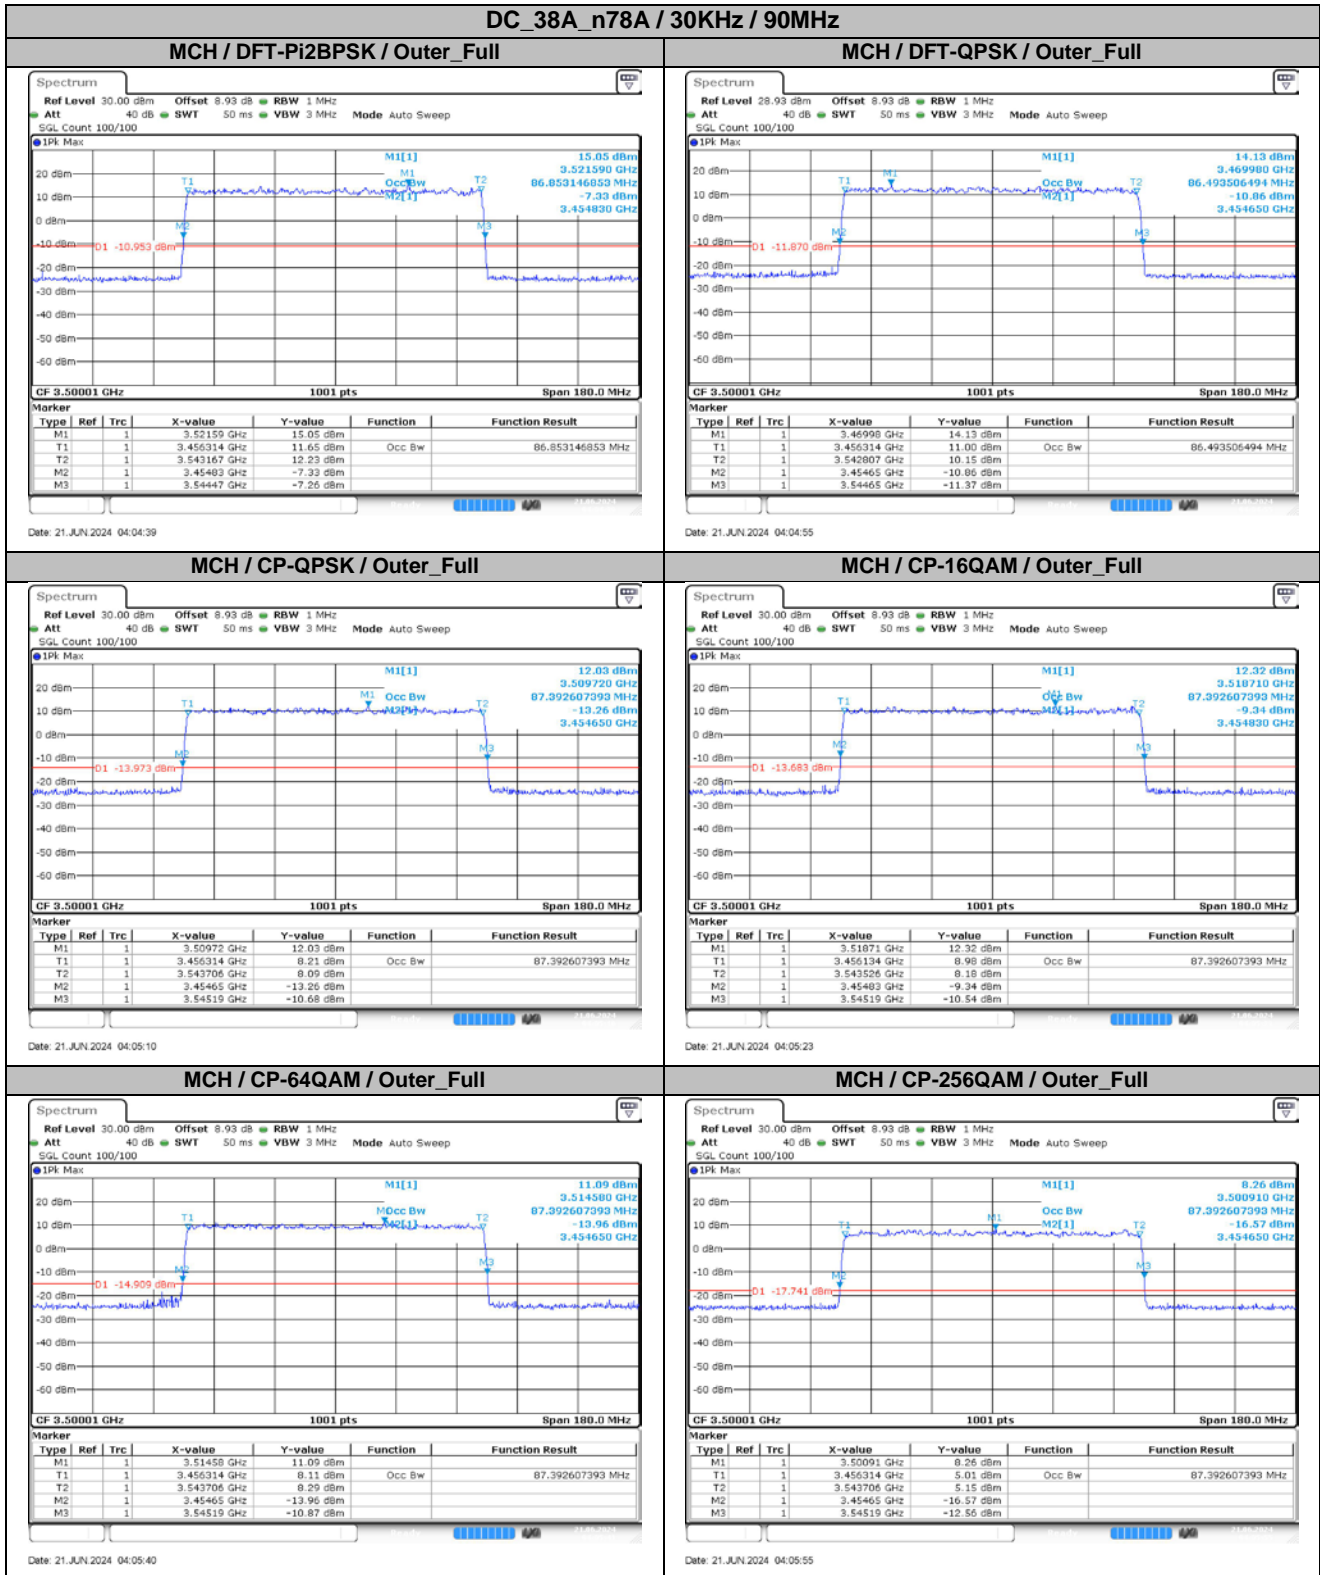

**Appendix
for
DC_38A_n78A
(3450-3550)**

Catalogue

1.	EFFECTIVE ISOTROPIC RADIATED POWER	3
1.1.	TEST RESULTS @ ANT3 (ANTENNA GAIN=-3.42DBI)	3
2.	PEAK-TO-AVERAGE RATIO	6
2.1.	TEST RESULTS	6
2.2.	TEST PLOTS.....	6
3.	MODULATION CHARACTERISTICS.....	7
3.1.	TEST PLOTS.....	7
4.	99% OCCUPIED BANDWIDTH & 26DB EMISSION BANDWIDTH	8
4.1.	TEST RESULTS	8
4.2.	TEST PLOTS.....	10
5.	CONDUCTED BAND EDGES.....	22
5.1.	TEST PLOTS.....	22
6.	CONDUCTED SPURIOUS EMISSION.....	38
6.1.	TEST PLOTS.....	38
7.	FREQUENCY STABILITY.....	49
7.1.	TEST RESULTS	49

4.2. Test Plots

5. Conducted Band Edges

5.1. Test Plots