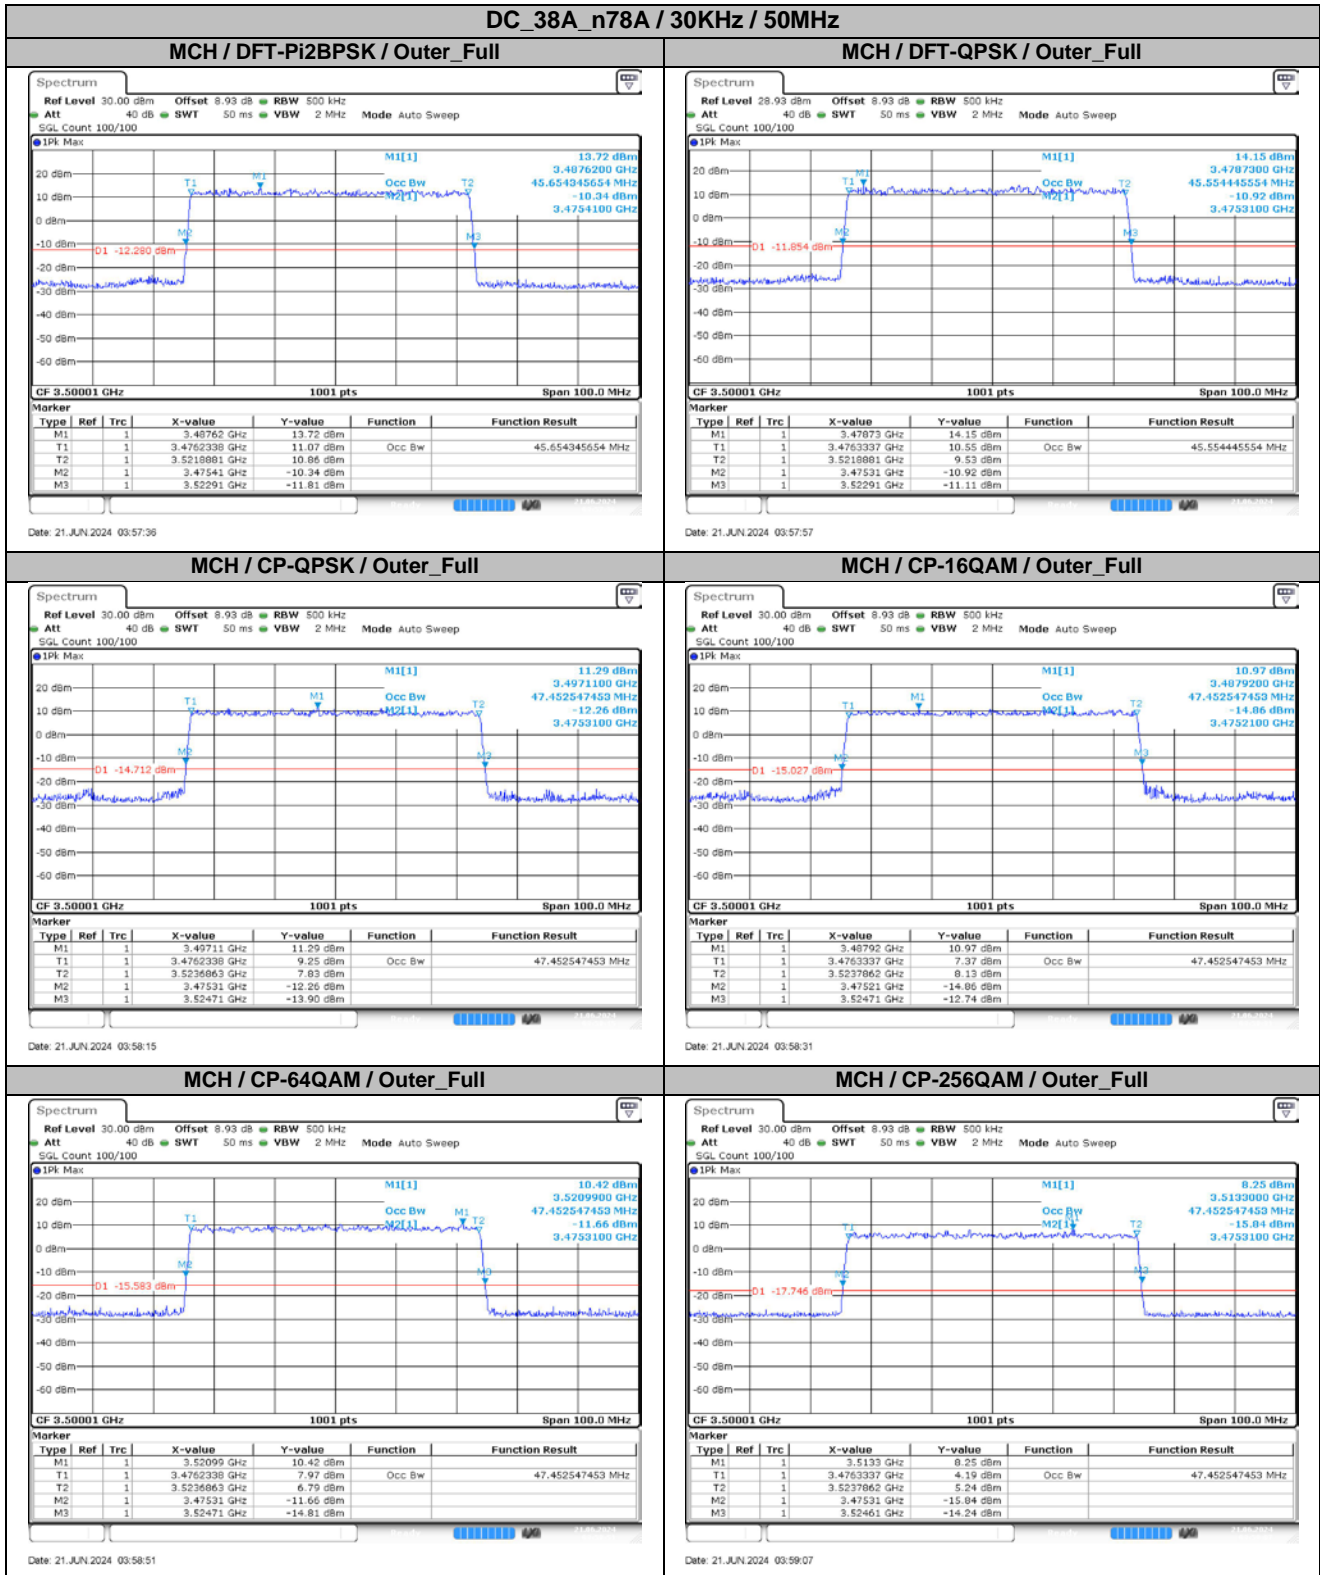

**Appendix
for
DC_38A_n78A
(3450-3550)**

Catalogue

1.	EFFECTIVE ISOTROPIC RADIATED POWER	3
1.1.	TEST RESULTS @ ANT3 (ANTENNA GAIN=-3.42DBI)	3
2.	PEAK-TO-AVERAGE RATIO	6
2.1.	TEST RESULTS	6
2.2.	TEST PLOTS.....	6
3.	MODULATION CHARACTERISTICS.....	7
3.1.	TEST PLOTS.....	7
4.	99% OCCUPIED BANDWIDTH & 26DB EMISSION BANDWIDTH	8
4.1.	TEST RESULTS	8
4.2.	TEST PLOTS.....	10
5.	CONDUCTED BAND EDGES.....	22
5.1.	TEST PLOTS.....	22
6.	CONDUCTED SPURIOUS EMISSION.....	38
6.1.	TEST PLOTS.....	38
7.	FREQUENCY STABILITY.....	49
7.1.	TEST RESULTS	49

4.2. Test Plots

5. Conducted Band Edges

5.1. Test Plots