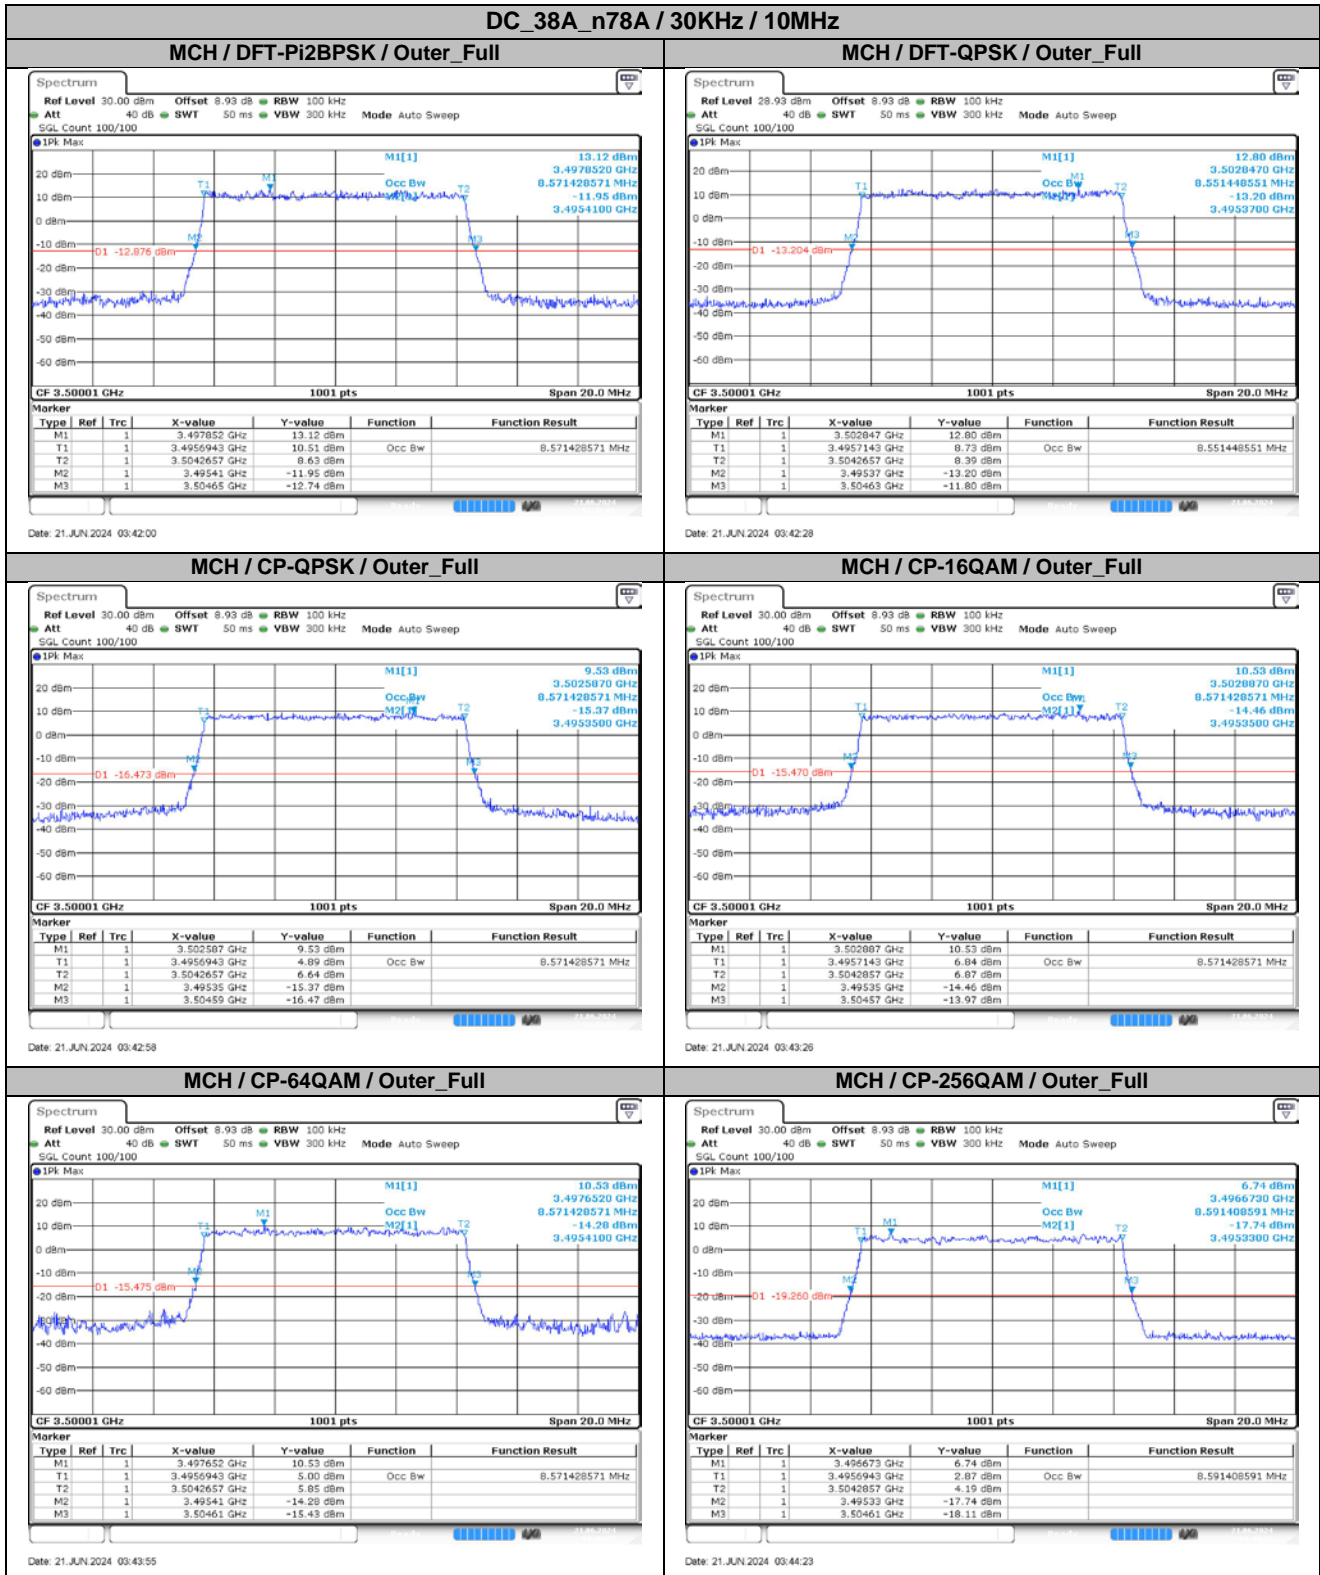

2. Peak-to-Average Ratio

2.1. Test Results

SCS	Bandwidth	Channel	RB	Result (dB)		Limit (dB)	Verdict
				DFT-Pi2BPSK	DFT-QPSK		
30KHz	100MHz	MCH	Outer_Full	7.68	8.25	13.00	Pass

2.2. Test Plots

3. Modulation Characteristics

3.1. Test Plots

Intentionally Blank

4. 99% Occupied Bandwidth & 26dB Emission Bandwidth

4.1. Test Results

SCS	Bandwidth	Modulation	RB	99% Occupied Bandwidth (MHz)	26dB Emission Bandwidth (MHz)	Verdict
30KHz	10MHz	DFT-Pi2BPSK	Outer_Full	8.57	9.24	Pass
30KHz	10MHz	DFT-QPSK	Outer_Full	8.55	9.26	Pass
30KHz	10MHz	CP-QPSK	Outer_Full	8.57	9.24	Pass
30KHz	10MHz	CP-16QAM	Outer_Full	8.57	9.22	Pass
30KHz	10MHz	CP-64QAM	Outer_Full	8.57	9.20	Pass
30KHz	10MHz	CP-256QAM	Outer_Full	8.59	9.28	Pass
30KHz	15MHz	DFT-Pi2BPSK	Outer_Full	12.89	13.74	Pass
30KHz	15MHz	DFT-QPSK	Outer_Full	12.89	13.74	Pass
30KHz	15MHz	CP-QPSK	Outer_Full	13.58	14.52	Pass
30KHz	15MHz	CP-16QAM	Outer_Full	13.58	14.49	Pass
30KHz	15MHz	CP-64QAM	Outer_Full	13.64	14.49	Pass
30KHz	15MHz	CP-256QAM	Outer_Full	13.61	14.49	Pass
30KHz	20MHz	DFT-Pi2BPSK	Outer_Full	17.86	18.72	Pass
30KHz	20MHz	DFT-QPSK	Outer_Full	17.82	18.84	Pass
30KHz	20MHz	CP-QPSK	Outer_Full	18.18	19.20	Pass
30KHz	20MHz	CP-16QAM	Outer_Full	18.22	19.20	Pass
30KHz	20MHz	CP-64QAM	Outer_Full	18.18	19.16	Pass
30KHz	20MHz	CP-256QAM	Outer_Full	18.22	19.16	Pass
30KHz	25MHz	DFT-Pi2BPSK	Outer_Full	22.83	23.95	Pass
30KHz	25MHz	DFT-QPSK	Outer_Full	22.88	23.90	Pass
30KHz	25MHz	CP-QPSK	Outer_Full	23.18	24.40	Pass

4.2. Test Plots

5. Conducted Band Edges

5.1. Test Plots