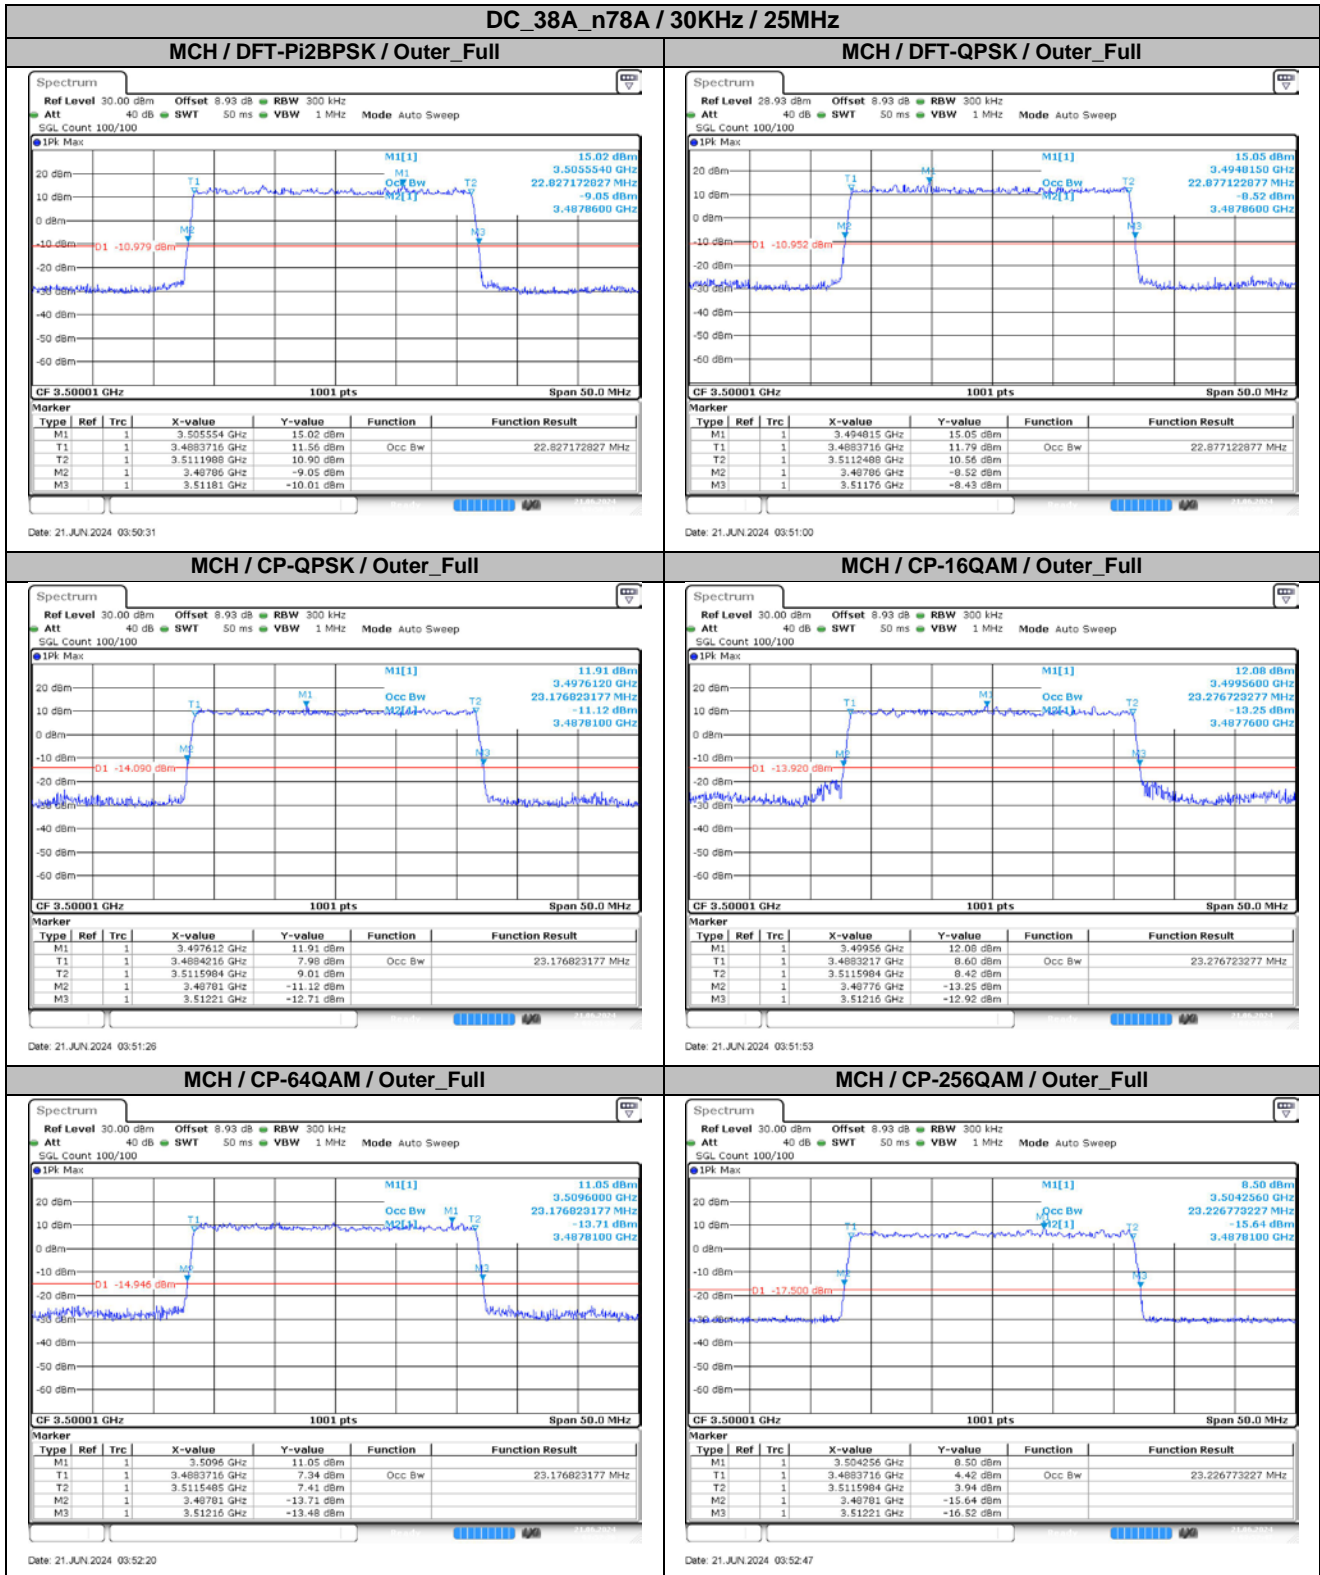

2. Peak-to-Average Ratio

2.1. Test Results

SCS	Bandwidth	Channel	RB	Result (dB)		Limit (dB)	Verdict
				DFT-Pi2BPSK	DFT-QPSK		
30KHz	100MHz	MCH	Outer_Full	7.68	8.25	13.00	Pass

2.2. Test Plots

3. Modulation Characteristics

3.1. Test Plots

Intentionally Blank

4. 99% Occupied Bandwidth & 26dB Emission Bandwidth

4.1. Test Results

SCS	Bandwidth	Modulation	RB	99% Occupied Bandwidth (MHz)	26dB Emission Bandwidth (MHz)	Verdict
30KHz	10MHz	DFT-Pi2BPSK	Outer_Full	8.57	9.24	Pass
30KHz	10MHz	DFT-QPSK	Outer_Full	8.55	9.26	Pass
30KHz	10MHz	CP-QPSK	Outer_Full	8.57	9.24	Pass
30KHz	10MHz	CP-16QAM	Outer_Full	8.57	9.22	Pass
30KHz	10MHz	CP-64QAM	Outer_Full	8.57	9.20	Pass
30KHz	10MHz	CP-256QAM	Outer_Full	8.59	9.28	Pass
30KHz	15MHz	DFT-Pi2BPSK	Outer_Full	12.89	13.74	Pass
30KHz	15MHz	DFT-QPSK	Outer_Full	12.89	13.74	Pass
30KHz	15MHz	CP-QPSK	Outer_Full	13.58	14.52	Pass
30KHz	15MHz	CP-16QAM	Outer_Full	13.58	14.49	Pass
30KHz	15MHz	CP-64QAM	Outer_Full	13.64	14.49	Pass
30KHz	15MHz	CP-256QAM	Outer_Full	13.61	14.49	Pass
30KHz	20MHz	DFT-Pi2BPSK	Outer_Full	17.86	18.72	Pass
30KHz	20MHz	DFT-QPSK	Outer_Full	17.82	18.84	Pass
30KHz	20MHz	CP-QPSK	Outer_Full	18.18	19.20	Pass
30KHz	20MHz	CP-16QAM	Outer_Full	18.22	19.20	Pass
30KHz	20MHz	CP-64QAM	Outer_Full	18.18	19.16	Pass
30KHz	20MHz	CP-256QAM	Outer_Full	18.22	19.16	Pass
30KHz	25MHz	DFT-Pi2BPSK	Outer_Full	22.83	23.95	Pass
30KHz	25MHz	DFT-QPSK	Outer_Full	22.88	23.90	Pass
30KHz	25MHz	CP-QPSK	Outer_Full	23.18	24.40	Pass

4.2. Test Plots

5. Conducted Band Edges

5.1. Test Plots