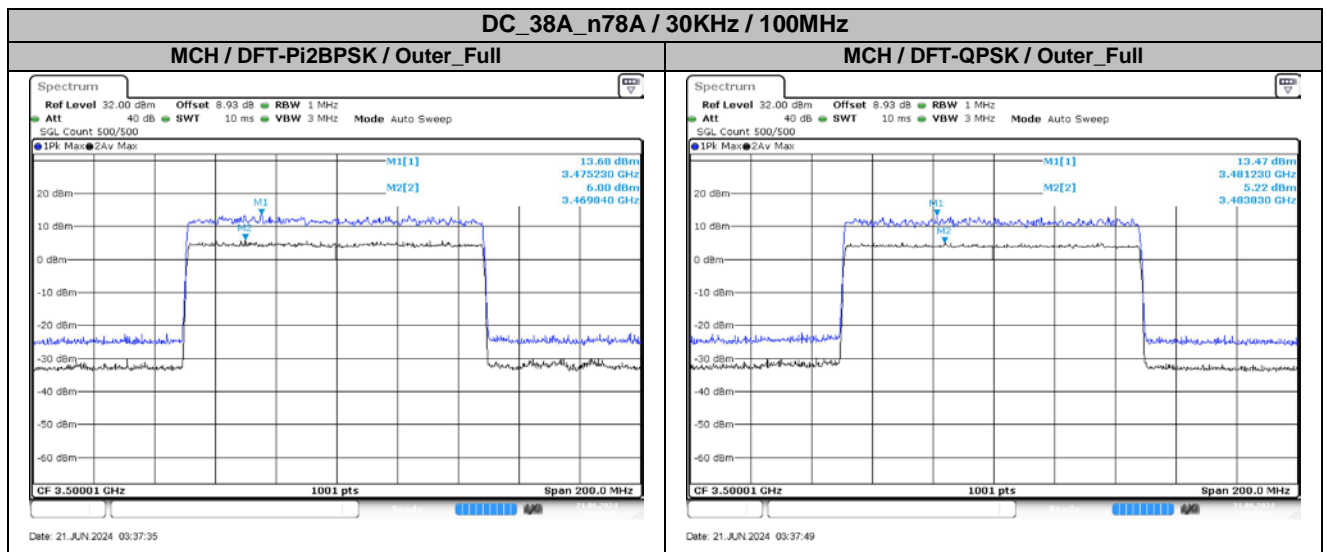

2. Peak-to-Average Ratio

2.1. Test Results

SCS	Bandwidth	Channel	RB	Result (dB)		Limit (dB)	Verdict
				DFT-Pi2BPSK	DFT-QPSK		
30KHz	100MHz	MCH	Outer_Full	7.68	8.25	13.00	Pass

2.2. Test Plots

3. Modulation Characteristics