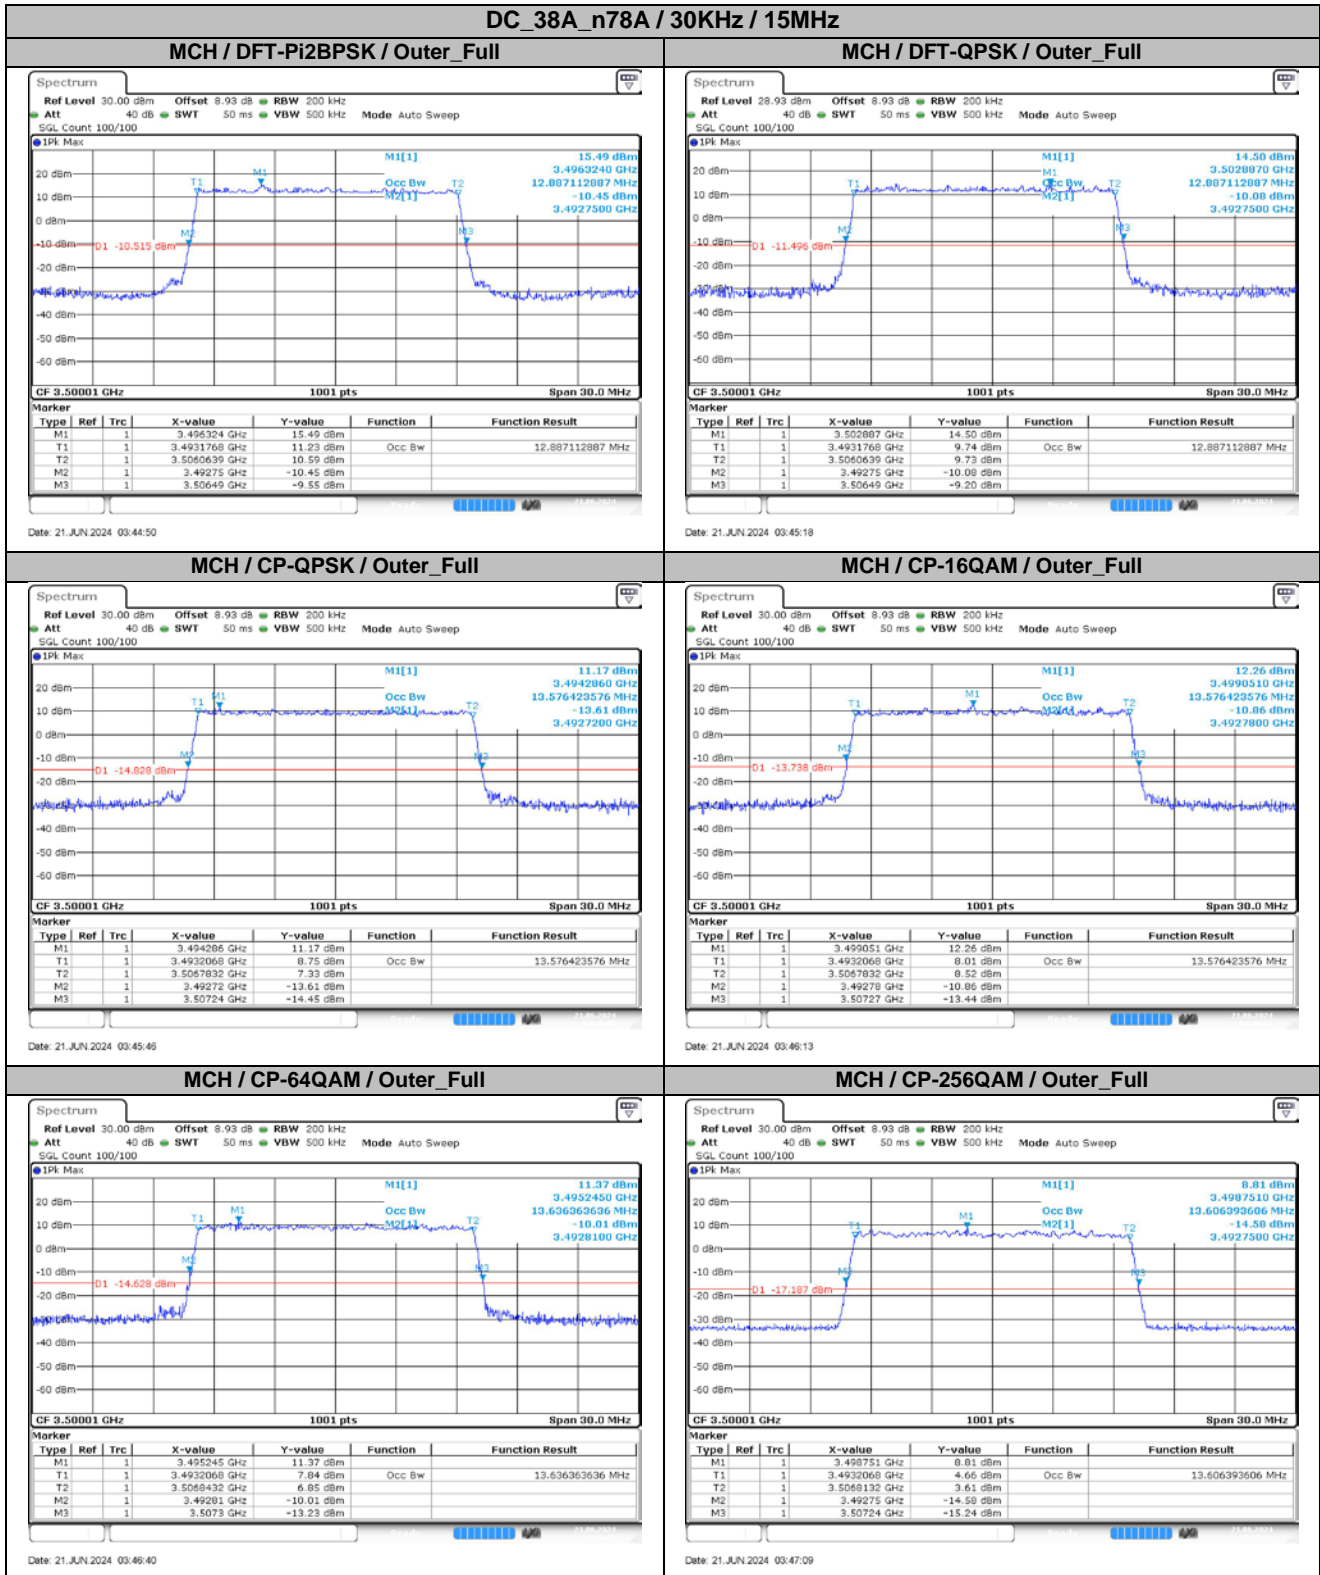

**Appendix
for
DC_38A_n78A
(3450-3550)**

Catalogue

1.	EFFECTIVE ISOTROPIC RADIATED POWER	3
1.1.	TEST RESULTS @ ANT3 (ANTENNA GAIN=-3.42DBI)	3
2.	PEAK-TO-AVERAGE RATIO	6
2.1.	TEST RESULTS	6
2.2.	TEST PLOTS.....	6
3.	MODULATION CHARACTERISTICS.....	7
3.1.	TEST PLOTS.....	7
4.	99% OCCUPIED BANDWIDTH & 26DB EMISSION BANDWIDTH	8
4.1.	TEST RESULTS	8
4.2.	TEST PLOTS.....	10
5.	CONDUCTED BAND EDGES.....	22
5.1.	TEST PLOTS.....	22
6.	CONDUCTED SPURIOUS EMISSION.....	38
6.1.	TEST PLOTS.....	38
7.	FREQUENCY STABILITY.....	49
7.1.	TEST RESULTS	49

3.1. Test Plots

Intentionally Blank

4. 99% Occupied Bandwidth & 26dB Emission Bandwidth

4.1. Test Results

SCS	Bandwidth	Modulation	RB	99% Occupied Bandwidth (MHz)	26dB Emission Bandwidth (MHz)	Verdict
30KHz	10MHz	DFT-Pi2BPSK	Outer_Full	8.57	9.24	Pass
30KHz	10MHz	DFT-QPSK	Outer_Full	8.55	9.26	Pass
30KHz	10MHz	CP-QPSK	Outer_Full	8.57	9.24	Pass
30KHz	10MHz	CP-16QAM	Outer_Full	8.57	9.22	Pass
30KHz	10MHz	CP-64QAM	Outer_Full	8.57	9.20	Pass
30KHz	10MHz	CP-256QAM	Outer_Full	8.59	9.28	Pass
30KHz	15MHz	DFT-Pi2BPSK	Outer_Full	12.89	13.74	Pass
30KHz	15MHz	DFT-QPSK	Outer_Full	12.89	13.74	Pass
30KHz	15MHz	CP-QPSK	Outer_Full	13.58	14.52	Pass
30KHz	15MHz	CP-16QAM	Outer_Full	13.58	14.49	Pass
30KHz	15MHz	CP-64QAM	Outer_Full	13.64	14.49	Pass
30KHz	15MHz	CP-256QAM	Outer_Full	13.61	14.49	Pass
30KHz	20MHz	DFT-Pi2BPSK	Outer_Full	17.86	18.72	Pass
30KHz	20MHz	DFT-QPSK	Outer_Full	17.82	18.84	Pass
30KHz	20MHz	CP-QPSK	Outer_Full	18.18	19.20	Pass
30KHz	20MHz	CP-16QAM	Outer_Full	18.22	19.20	Pass
30KHz	20MHz	CP-64QAM	Outer_Full	18.18	19.16	Pass
30KHz	20MHz	CP-256QAM	Outer_Full	18.22	19.16	Pass
30KHz	25MHz	DFT-Pi2BPSK	Outer_Full	22.83	23.95	Pass
30KHz	25MHz	DFT-QPSK	Outer_Full	22.88	23.90	Pass
30KHz	25MHz	CP-QPSK	Outer_Full	23.18	24.40	Pass

4.2. Test Plots

5. Conducted Band Edges

5.1. Test Plots