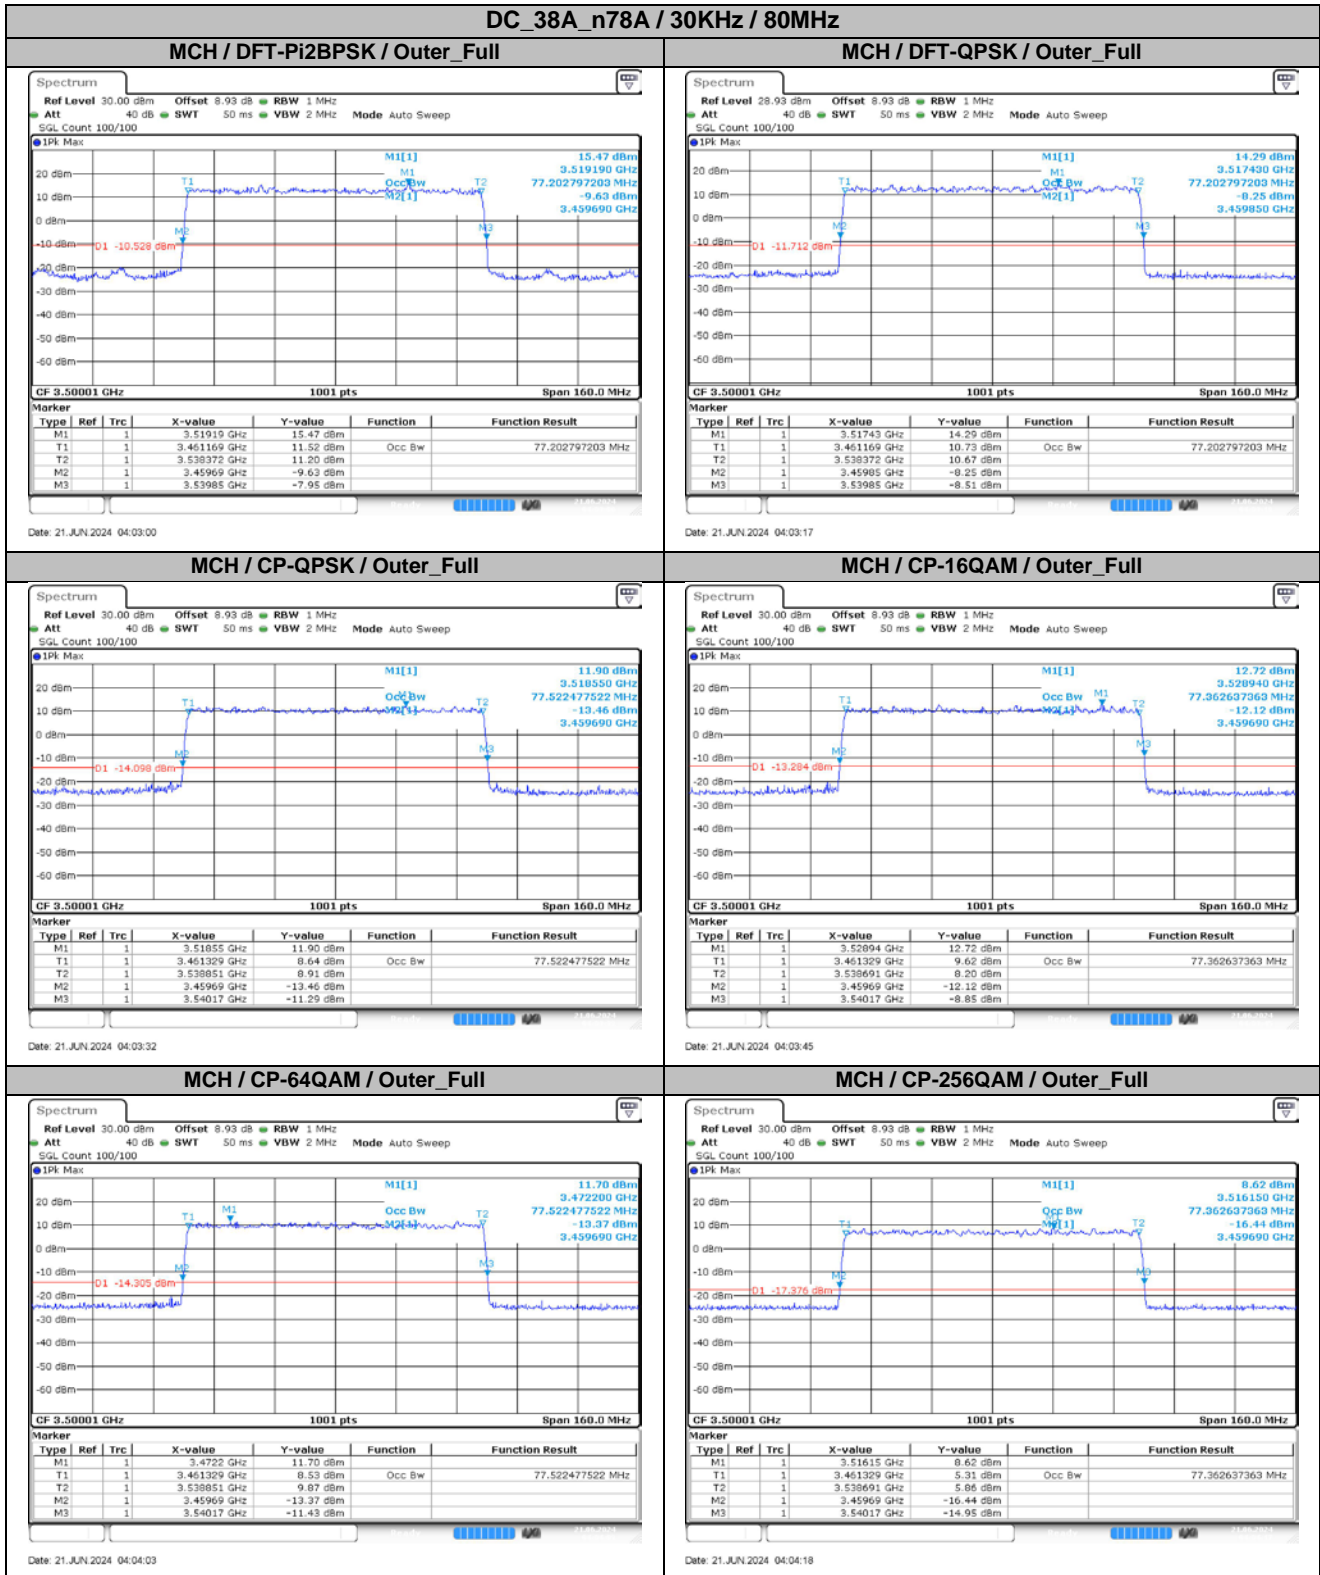

**Appendix
for
DC_38A_n78A
(3450-3550)**

Catalogue

1.	EFFECTIVE ISOTROPIC RADIATED POWER	3
1.1.	TEST RESULTS @ ANT3 (ANTENNA GAIN=-3.42DBI)	3
2.	PEAK-TO-AVERAGE RATIO	6
2.1.	TEST RESULTS	6
2.2.	TEST PLOTS.....	6
3.	MODULATION CHARACTERISTICS.....	7
3.1.	TEST PLOTS.....	7
4.	99% OCCUPIED BANDWIDTH & 26DB EMISSION BANDWIDTH	8
4.1.	TEST RESULTS	8
4.2.	TEST PLOTS.....	10
5.	CONDUCTED BAND EDGES.....	22
5.1.	TEST PLOTS.....	22
6.	CONDUCTED SPURIOUS EMISSION.....	38
6.1.	TEST PLOTS.....	38
7.	FREQUENCY STABILITY.....	49
7.1.	TEST RESULTS	49

4.2. Test Plots

5. Conducted Band Edges

5.1. Test Plots