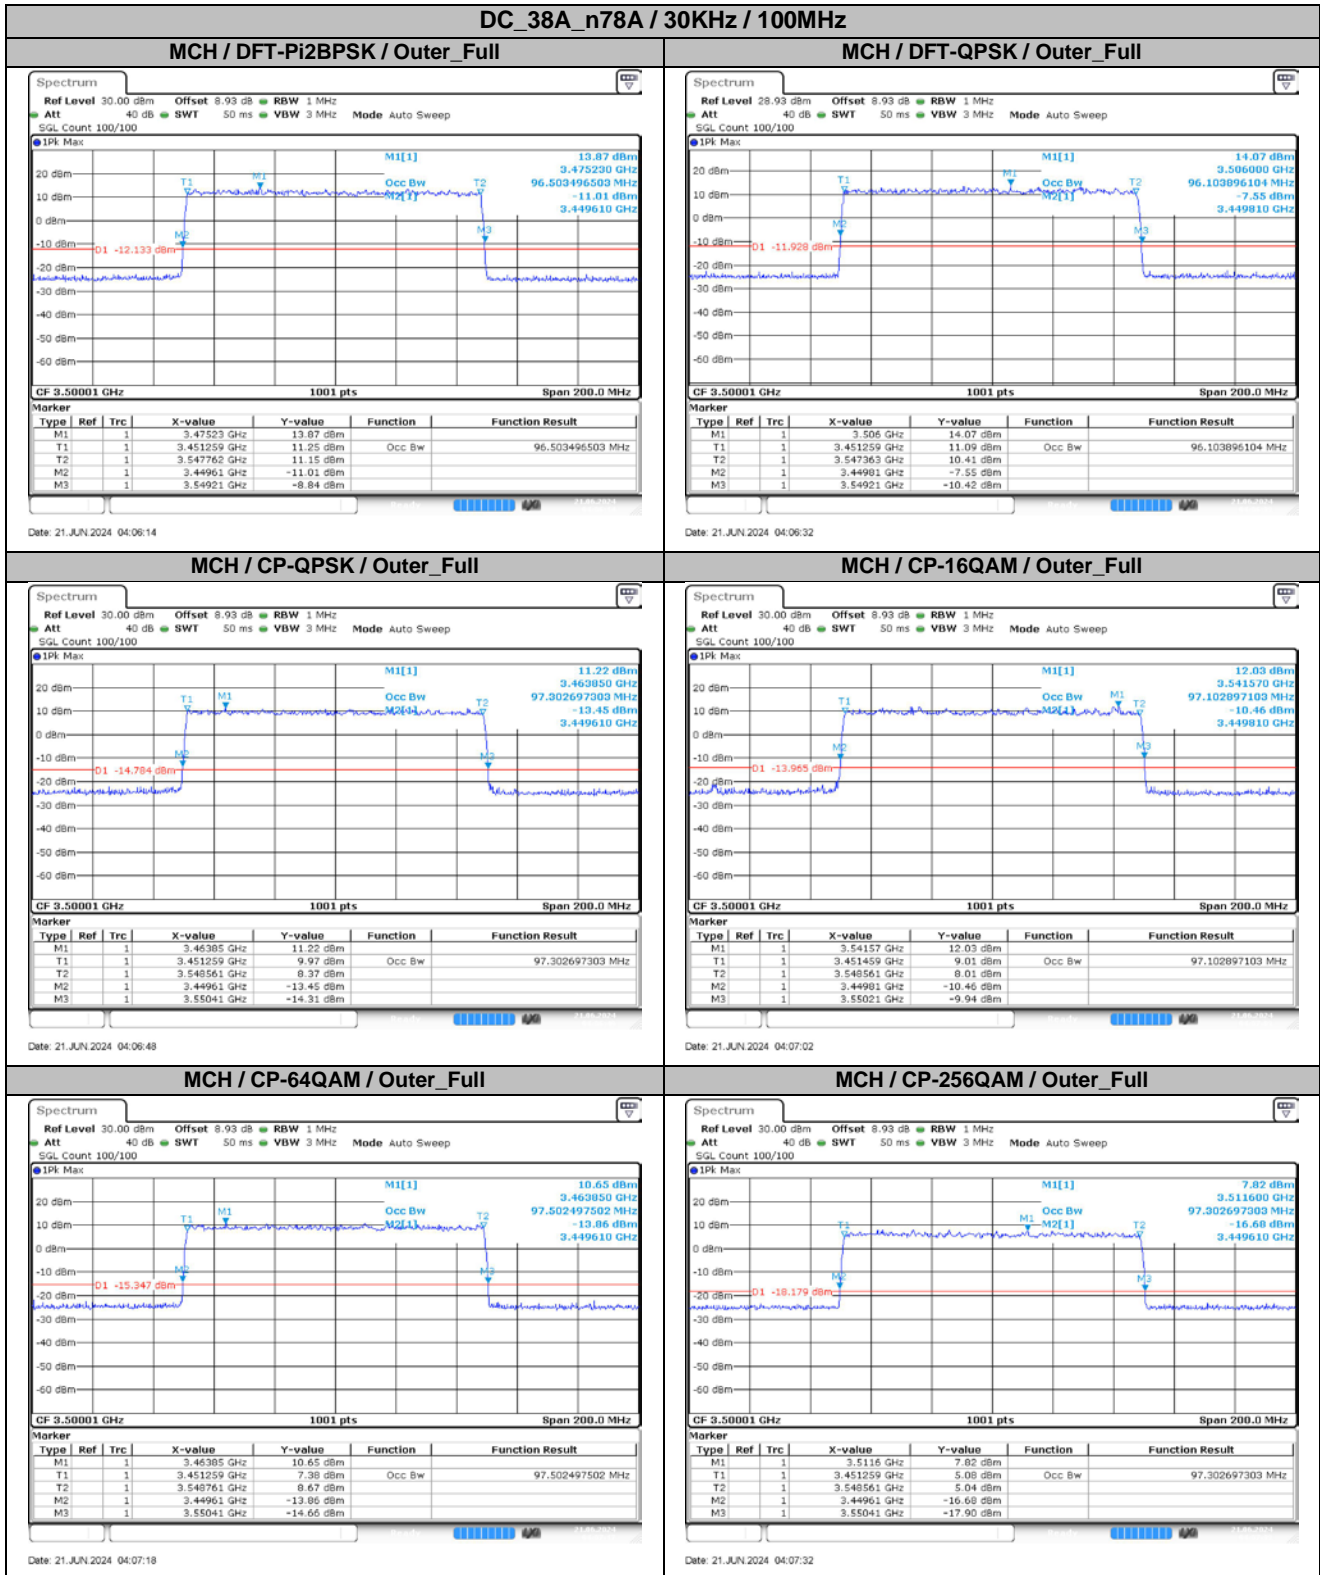

**Appendix
for
DC_38A_n78A
(3450-3550)**

Catalogue

1.	EFFECTIVE ISOTROPIC RADIATED POWER	3
1.1.	TEST RESULTS @ ANT3 (ANTENNA GAIN=-3.42DBI)	3
2.	PEAK-TO-AVERAGE RATIO	6
2.1.	TEST RESULTS	6
2.2.	TEST PLOTS.....	6
3.	MODULATION CHARACTERISTICS.....	7
3.1.	TEST PLOTS.....	7
4.	99% OCCUPIED BANDWIDTH & 26DB EMISSION BANDWIDTH	8
4.1.	TEST RESULTS	8
4.2.	TEST PLOTS.....	10
5.	CONDUCTED BAND EDGES.....	22
5.1.	TEST PLOTS.....	22
6.	CONDUCTED SPURIOUS EMISSION.....	38
6.1.	TEST PLOTS.....	38
7.	FREQUENCY STABILITY.....	49
7.1.	TEST RESULTS	49

4.2. Test Plots

5. Conducted Band Edges

5.1. Test Plots