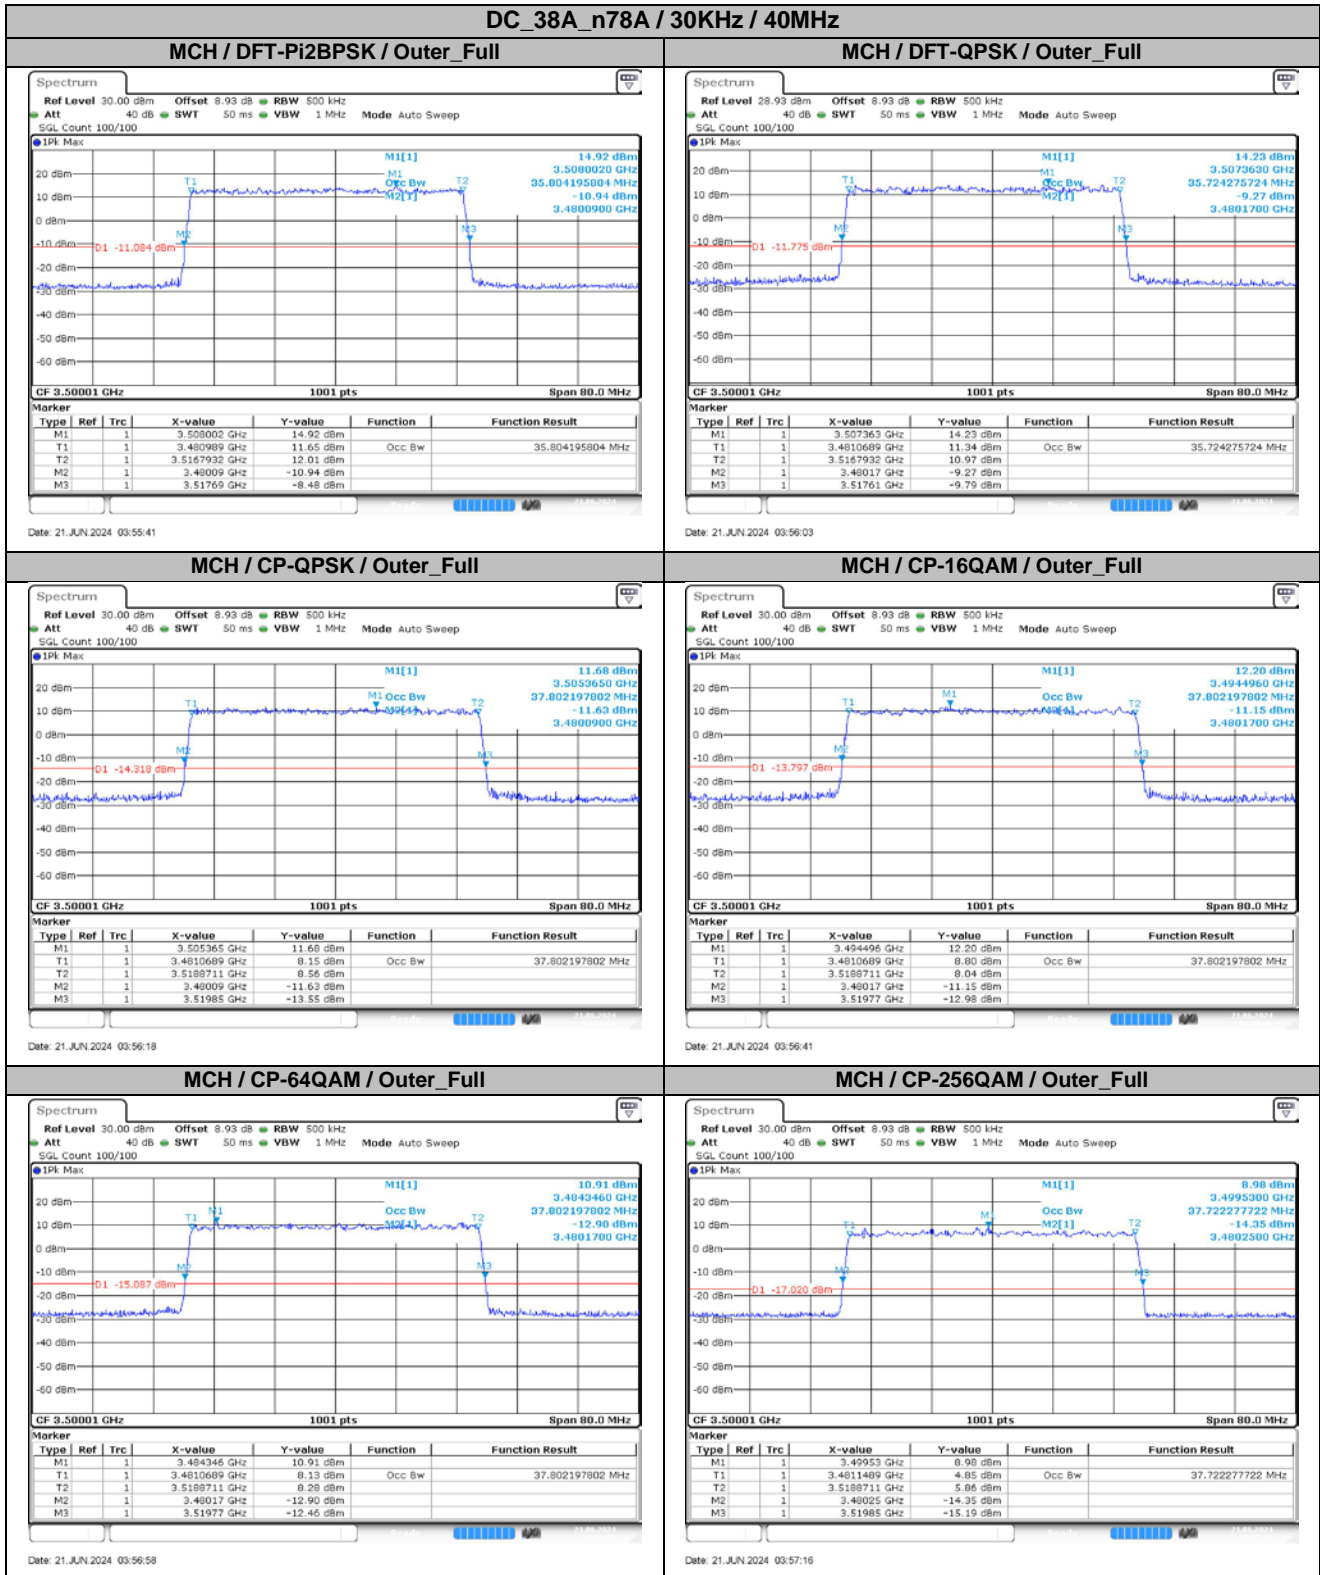

**Appendix
for
DC_38A_n78A
(3450-3550)**

Catalogue

1.	EFFECTIVE ISOTROPIC RADIATED POWER	3
1.1.	TEST RESULTS @ ANT3 (ANTENNA GAIN=-3.42DBI)	3
2.	PEAK-TO-AVERAGE RATIO	6
2.1.	TEST RESULTS	6
2.2.	TEST PLOTS.....	6
3.	MODULATION CHARACTERISTICS.....	7
3.1.	TEST PLOTS.....	7
4.	99% OCCUPIED BANDWIDTH & 26DB EMISSION BANDWIDTH	8
4.1.	TEST RESULTS	8
4.2.	TEST PLOTS.....	10
5.	CONDUCTED BAND EDGES.....	22
5.1.	TEST PLOTS.....	22
6.	CONDUCTED SPURIOUS EMISSION.....	38
6.1.	TEST PLOTS.....	38
7.	FREQUENCY STABILITY.....	49
7.1.	TEST RESULTS	49

4.2. Test Plots

5. Conducted Band Edges

5.1. Test Plots