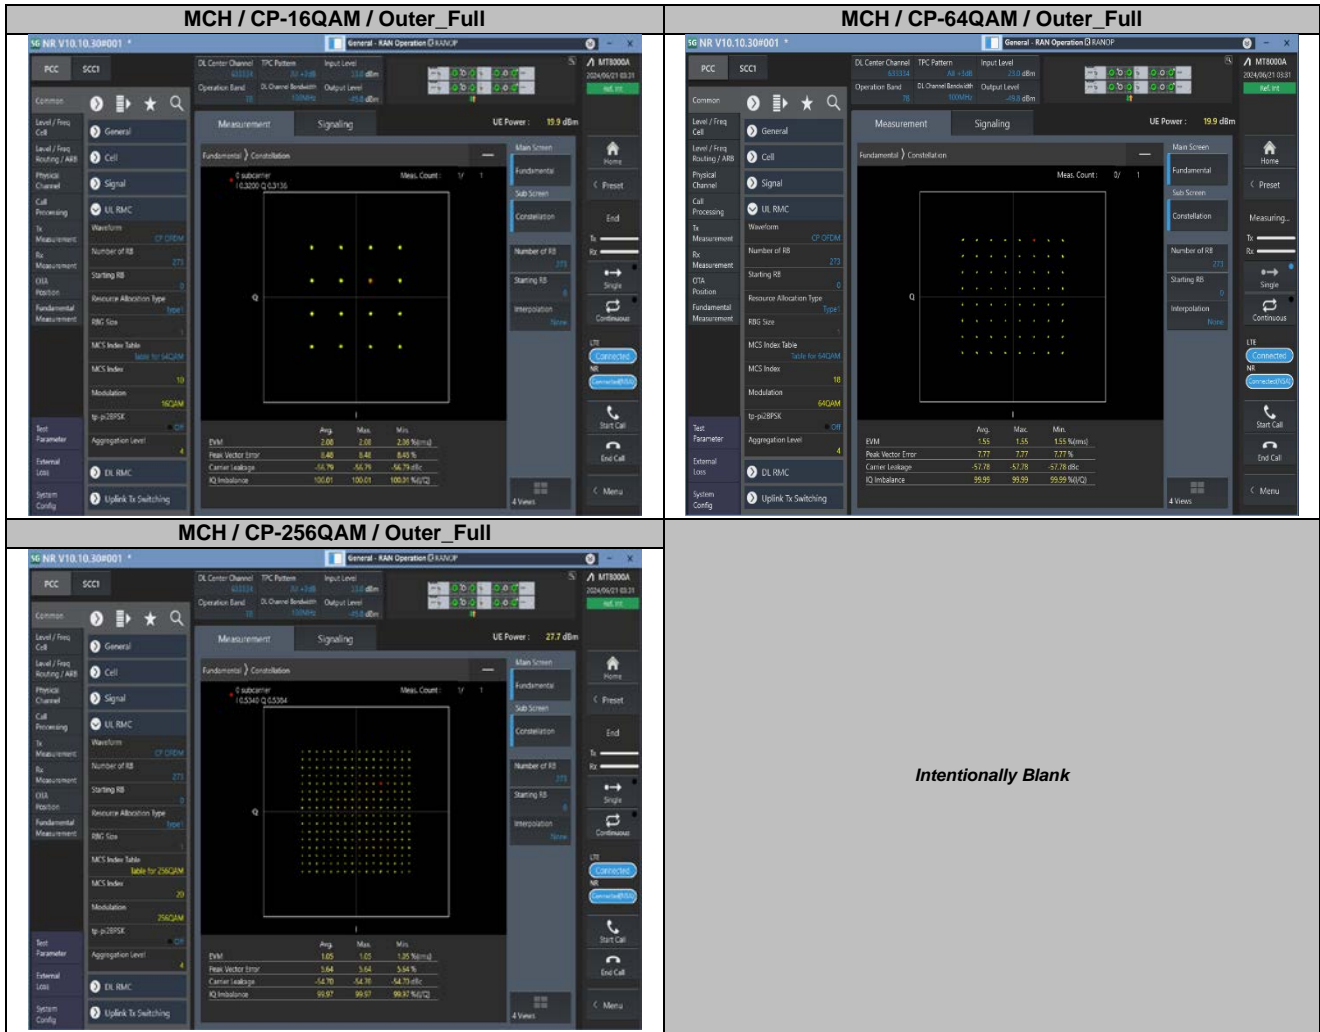

Intentionally Blank

4. 99% Occupied Bandwidth & 26dB Emission Bandwidth

4.1. Test Results

SCS	Bandwidth	Modulation	RB	99% Occupied Bandwidth (MHz)	26dB Emission Bandwidth (MHz)	Verdict
30KHz	10MHz	DFT-Pi2BPSK	Outer_Full	8.57	9.24	Pass
30KHz	10MHz	DFT-QPSK	Outer_Full	8.55	9.26	Pass
30KHz	10MHz	CP-QPSK	Outer_Full	8.57	9.24	Pass
30KHz	10MHz	CP-16QAM	Outer_Full	8.57	9.22	Pass
30KHz	10MHz	CP-64QAM	Outer_Full	8.57	9.20	Pass
30KHz	10MHz	CP-256QAM	Outer_Full	8.59	9.28	Pass
30KHz	15MHz	DFT-Pi2BPSK	Outer_Full	12.89	13.74	Pass
30KHz	15MHz	DFT-QPSK	Outer_Full	12.89	13.74	Pass
30KHz	15MHz	CP-QPSK	Outer_Full	13.58	14.52	Pass
30KHz	15MHz	CP-16QAM	Outer_Full	13.58	14.49	Pass
30KHz	15MHz	CP-64QAM	Outer_Full	13.64	14.49	Pass
30KHz	15MHz	CP-256QAM	Outer_Full	13.61	14.49	Pass
30KHz	20MHz	DFT-Pi2BPSK	Outer_Full	17.86	18.72	Pass
30KHz	20MHz	DFT-QPSK	Outer_Full	17.82	18.84	Pass
30KHz	20MHz	CP-QPSK	Outer_Full	18.18	19.20	Pass
30KHz	20MHz	CP-16QAM	Outer_Full	18.22	19.20	Pass
30KHz	20MHz	CP-64QAM	Outer_Full	18.18	19.16	Pass
30KHz	20MHz	CP-256QAM	Outer_Full	18.22	19.16	Pass
30KHz	25MHz	DFT-Pi2BPSK	Outer_Full	22.83	23.95	Pass
30KHz	25MHz	DFT-QPSK	Outer_Full	22.88	23.90	Pass
30KHz	25MHz	CP-QPSK	Outer_Full	23.18	24.40	Pass