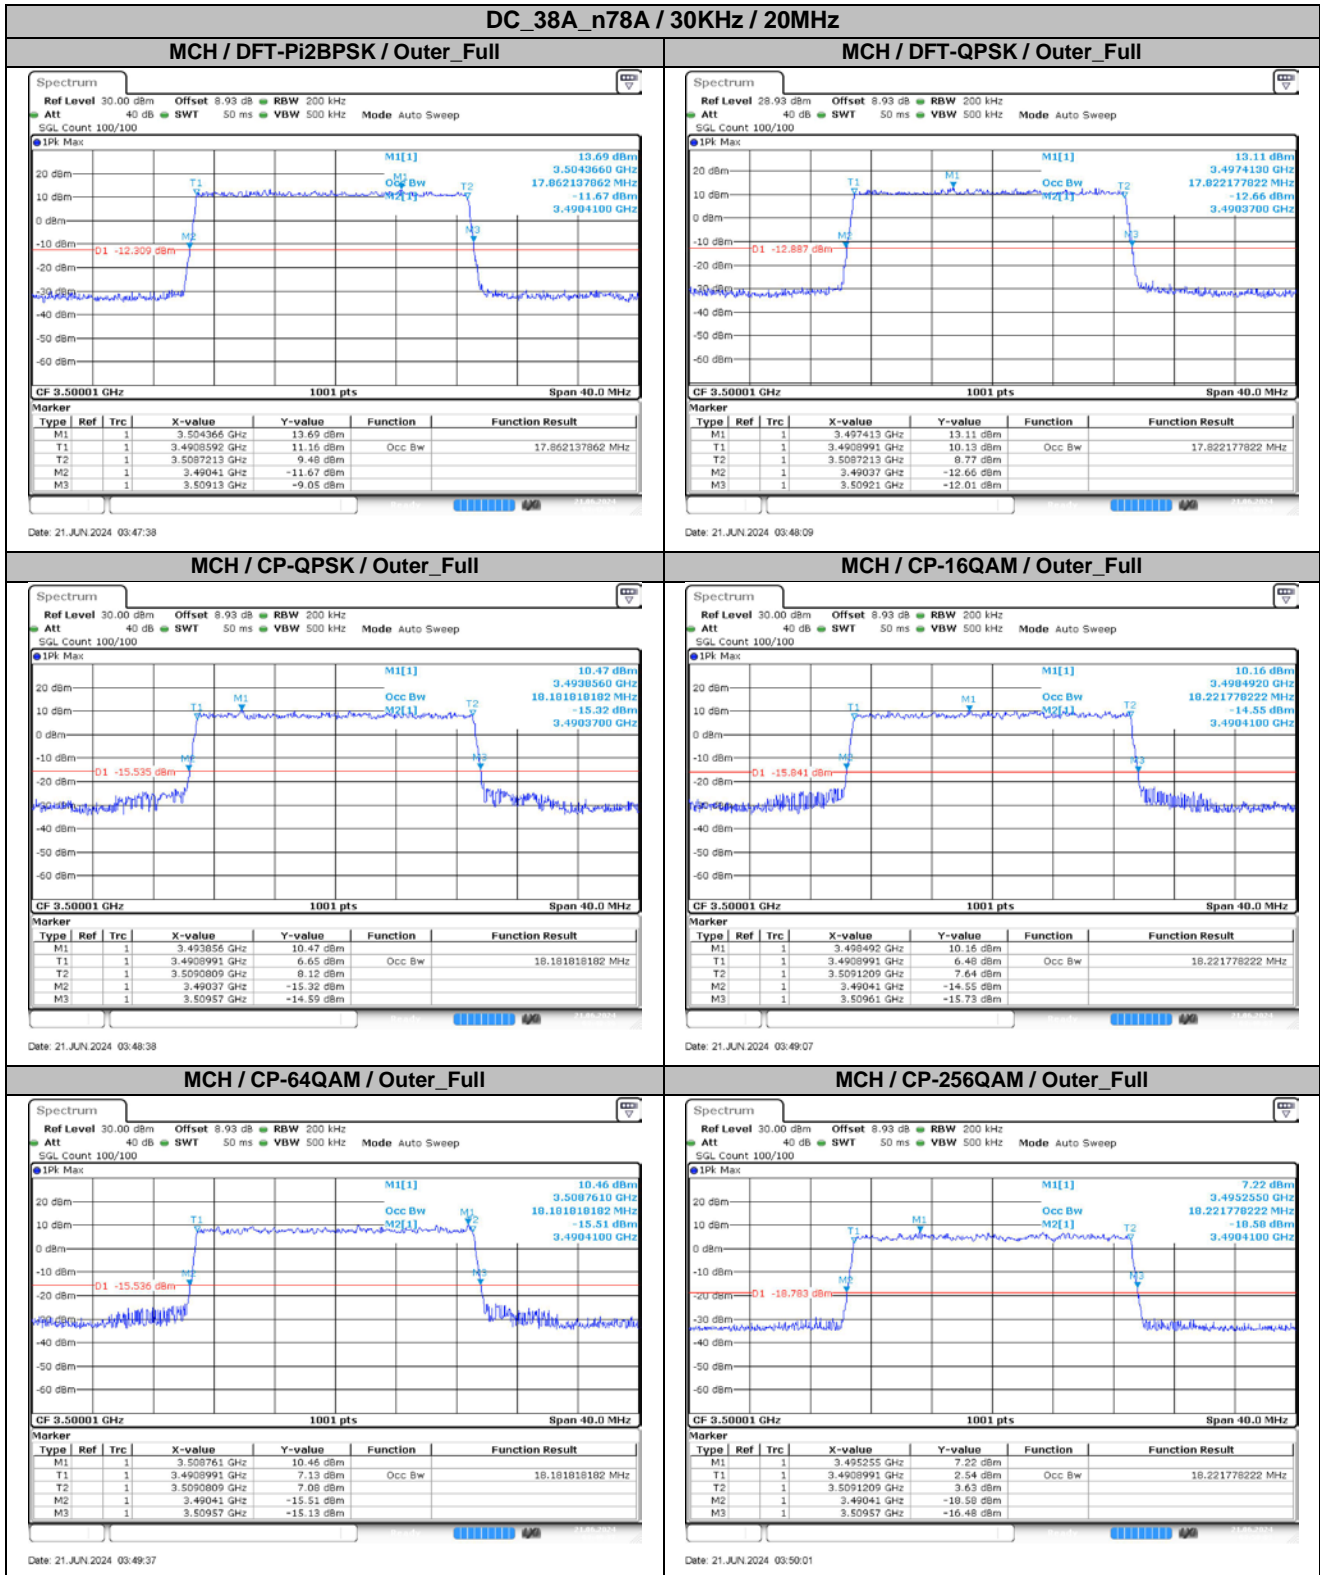

2. Peak-to-Average Ratio

2.1. Test Results

SCS	Bandwidth	Channel	RB	Result (dB)		Limit (dB)	Verdict
				DFT-Pi2BPSK	DFT-QPSK		
30KHz	100MHz	MCH	Outer_Full	7.68	8.25	13.00	Pass

2.2. Test Plots

3. Modulation Characteristics

3.1. Test Plots

Intentionally Blank

4. 99% Occupied Bandwidth & 26dB Emission Bandwidth

4.1. Test Results

SCS	Bandwidth	Modulation	RB	99% Occupied Bandwidth (MHz)	26dB Emission Bandwidth (MHz)	Verdict
30KHz	10MHz	DFT-Pi2BPSK	Outer_Full	8.57	9.24	Pass
30KHz	10MHz	DFT-QPSK	Outer_Full	8.55	9.26	Pass
30KHz	10MHz	CP-QPSK	Outer_Full	8.57	9.24	Pass
30KHz	10MHz	CP-16QAM	Outer_Full	8.57	9.22	Pass
30KHz	10MHz	CP-64QAM	Outer_Full	8.57	9.20	Pass
30KHz	10MHz	CP-256QAM	Outer_Full	8.59	9.28	Pass
30KHz	15MHz	DFT-Pi2BPSK	Outer_Full	12.89	13.74	Pass
30KHz	15MHz	DFT-QPSK	Outer_Full	12.89	13.74	Pass
30KHz	15MHz	CP-QPSK	Outer_Full	13.58	14.52	Pass
30KHz	15MHz	CP-16QAM	Outer_Full	13.58	14.49	Pass
30KHz	15MHz	CP-64QAM	Outer_Full	13.64	14.49	Pass
30KHz	15MHz	CP-256QAM	Outer_Full	13.61	14.49	Pass
30KHz	20MHz	DFT-Pi2BPSK	Outer_Full	17.86	18.72	Pass
30KHz	20MHz	DFT-QPSK	Outer_Full	17.82	18.84	Pass
30KHz	20MHz	CP-QPSK	Outer_Full	18.18	19.20	Pass
30KHz	20MHz	CP-16QAM	Outer_Full	18.22	19.20	Pass
30KHz	20MHz	CP-64QAM	Outer_Full	18.18	19.16	Pass
30KHz	20MHz	CP-256QAM	Outer_Full	18.22	19.16	Pass
30KHz	25MHz	DFT-Pi2BPSK	Outer_Full	22.83	23.95	Pass
30KHz	25MHz	DFT-QPSK	Outer_Full	22.88	23.90	Pass
30KHz	25MHz	CP-QPSK	Outer_Full	23.18	24.40	Pass

4.2. Test Plots

5. Conducted Band Edges

5.1. Test Plots