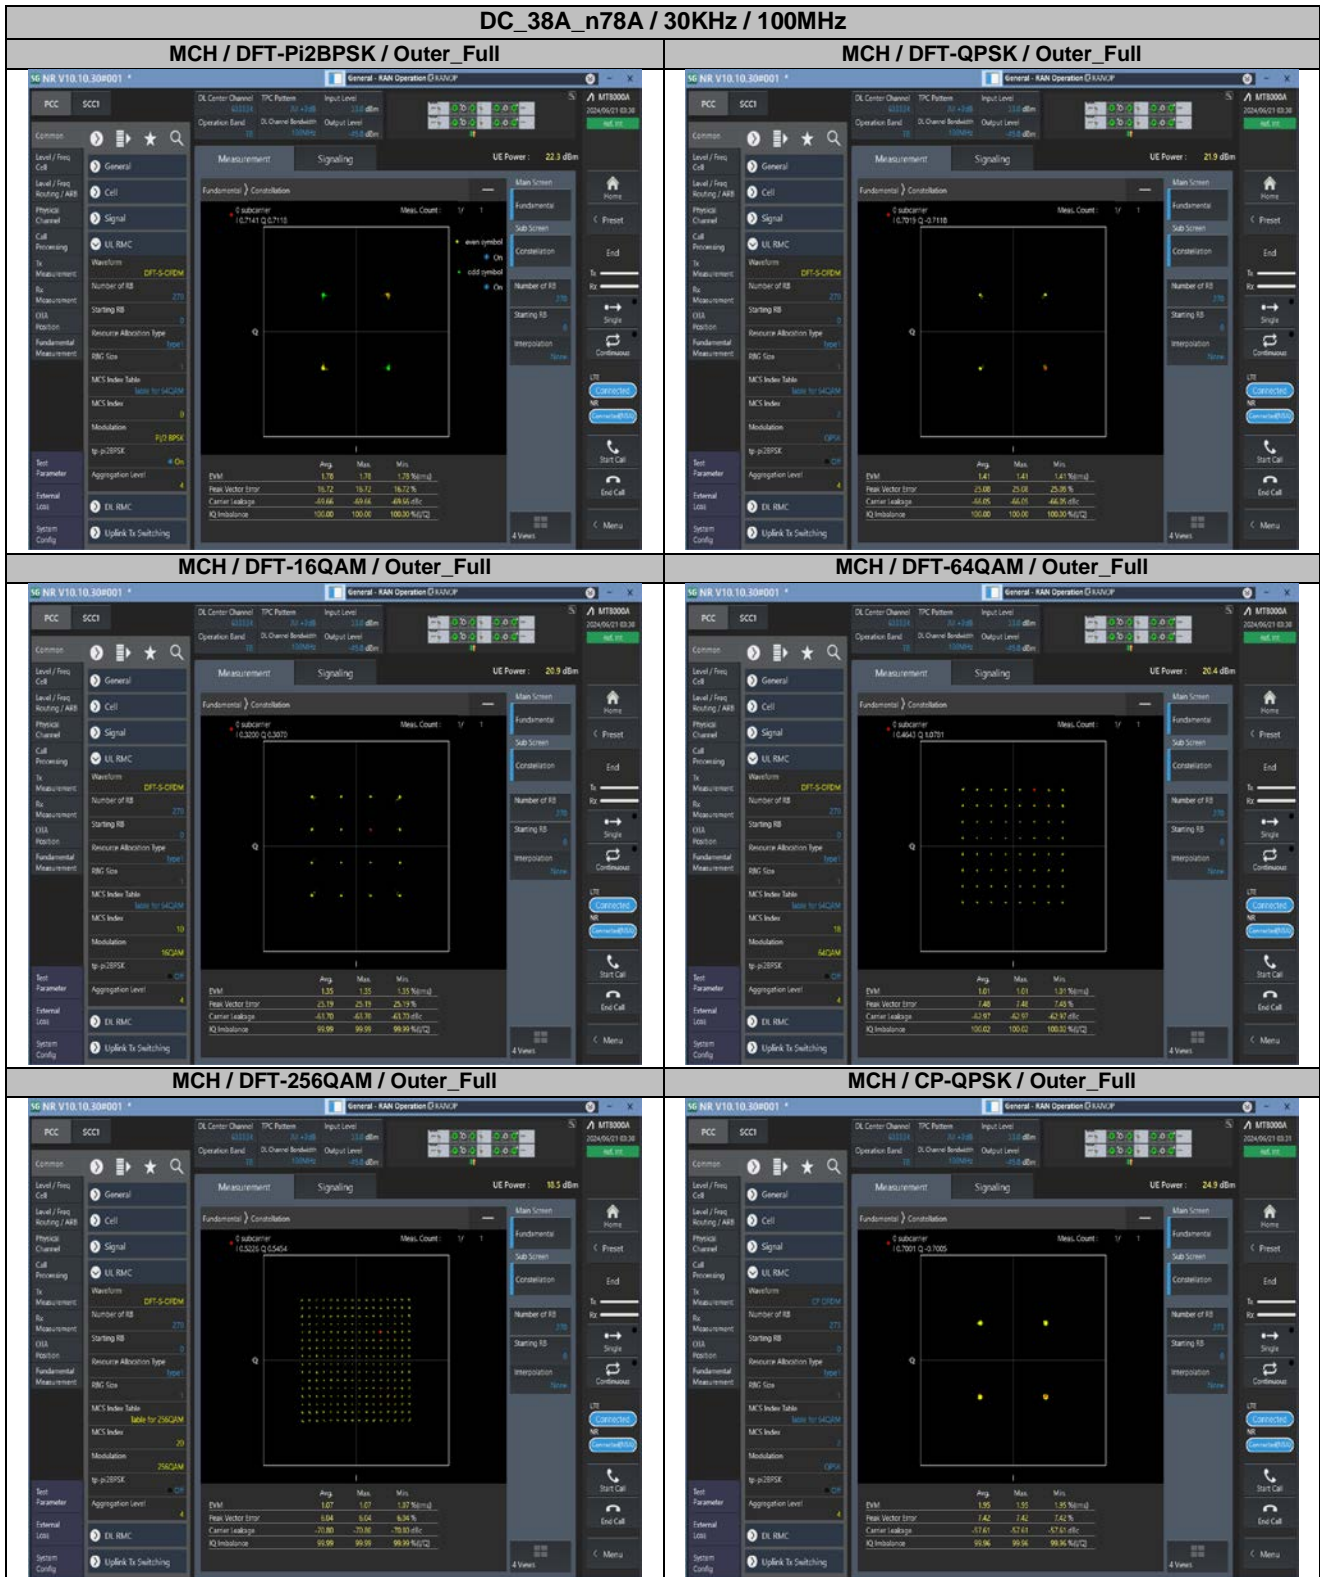

3. Modulation Characteristics

3.1. Test Plots