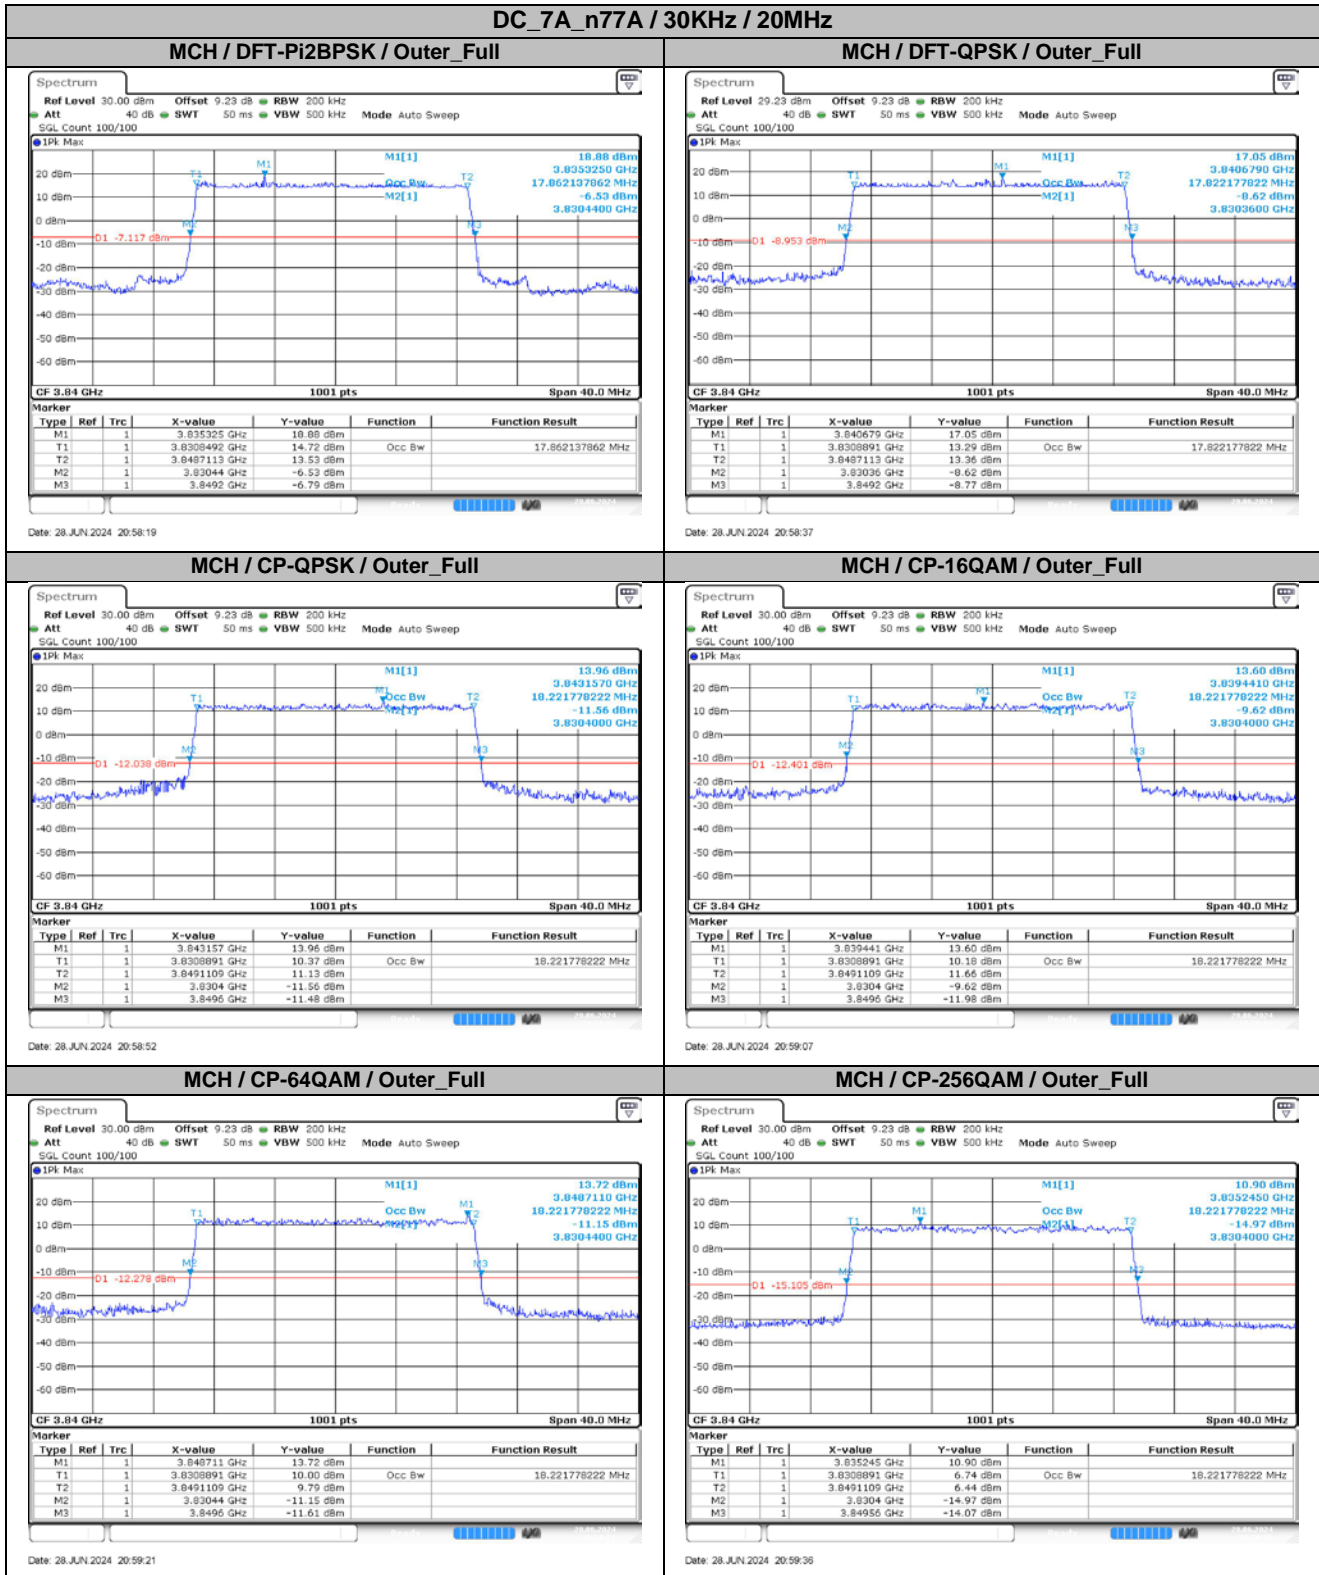

**Appendix
for
DC_7A_n77A
(3700-3980)**

Catalogue

1.	EFFECTIVE ISOTROPIC RADIATED POWER	3
1.1.	TEST RESULTS @ ANT3 (ANTENNA GAIN=-3.09DBI)	3
2.	PEAK-TO-AVERAGE RATIO	7
2.1.	TEST RESULTS	7
2.2.	TEST PLOTS.....	7
3.	MODULATION CHARACTERISTICS.....	8
3.1.	TEST PLOTS.....	8
4.	99% OCCUPIED BANDWIDTH & 26DB EMISSION BANDWIDTH	9
4.1.	TEST RESULTS	9
4.2.	TEST PLOTS.....	11
5.	CONDUCTED BAND EDGES.....	23
5.1.	TEST PLOTS.....	23
6.	CONDUCTED SPURIOUS EMISSION.....	39
6.1.	TEST PLOTS.....	39
7.	FREQUENCY STABILITY.....	51
7.1.	TEST RESULTS	51

4.2. Test Plots

DC_7A_n77A / 30KHz / 15MHz

MCH / DFT-Pi2BPSK / Outer_Full

MCH / DFT-QPSK / Outer_Full

MCH / CP-QPSK / Outer_Full

MCH / CP-16QAM / Outer_Full

MCH / CP-64QAM / Outer_Full

MCH / CP-256QAM / Outer_Full