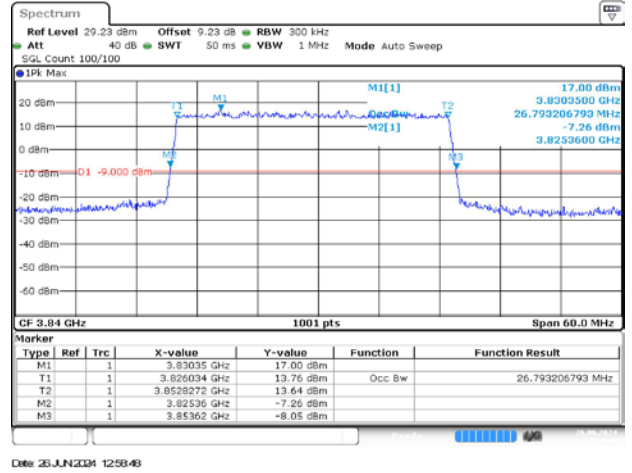

MCH / DFT-QPSK / Outer_Full