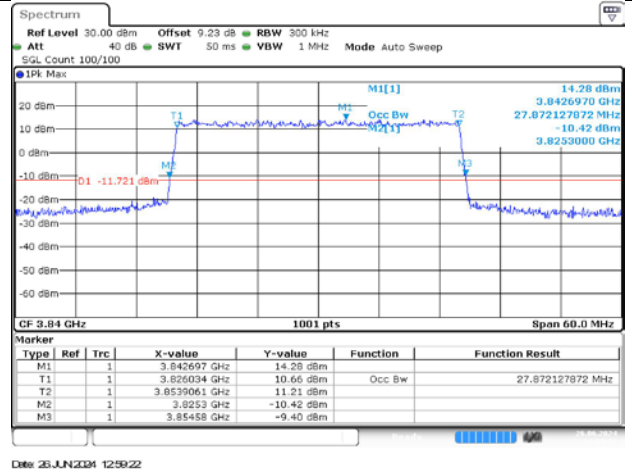

**Appendix
for
DC_7A_n77A
(3700-3980)**

Catalogue

1.	EFFECTIVE ISOTROPIC RADIATED POWER	3
1.1.	TEST RESULTS @ ANT3 (ANTENNA GAIN=-3.09DBI)	3
2.	PEAK-TO-AVERAGE RATIO	7
2.1.	TEST RESULTS	7
2.2.	TEST PLOTS.....	7
3.	MODULATION CHARACTERISTICS.....	8
3.1.	TEST PLOTS.....	8
4.	99% OCCUPIED BANDWIDTH & 26DB EMISSION BANDWIDTH	9
4.1.	TEST RESULTS	9
4.2.	TEST PLOTS.....	11
5.	CONDUCTED BAND EDGES.....	23
5.1.	TEST PLOTS.....	23
6.	CONDUCTED SPURIOUS EMISSION.....	39
6.1.	TEST PLOTS.....	39
7.	FREQUENCY STABILITY.....	51
7.1.	TEST RESULTS	51

DC_7A_n77A / 30KHz / 30MHz

MCH / DFT-Pi2BPSK / Outer_Full

MCH / DFT-QPSK / Outer_Full

MCH / CP-QPSK / Outer_Full

MCH / CP-16QAM / Outer_Full

MCH / CP-64QAM / Outer_Full

MCH / CP-256QAM / Outer_Full