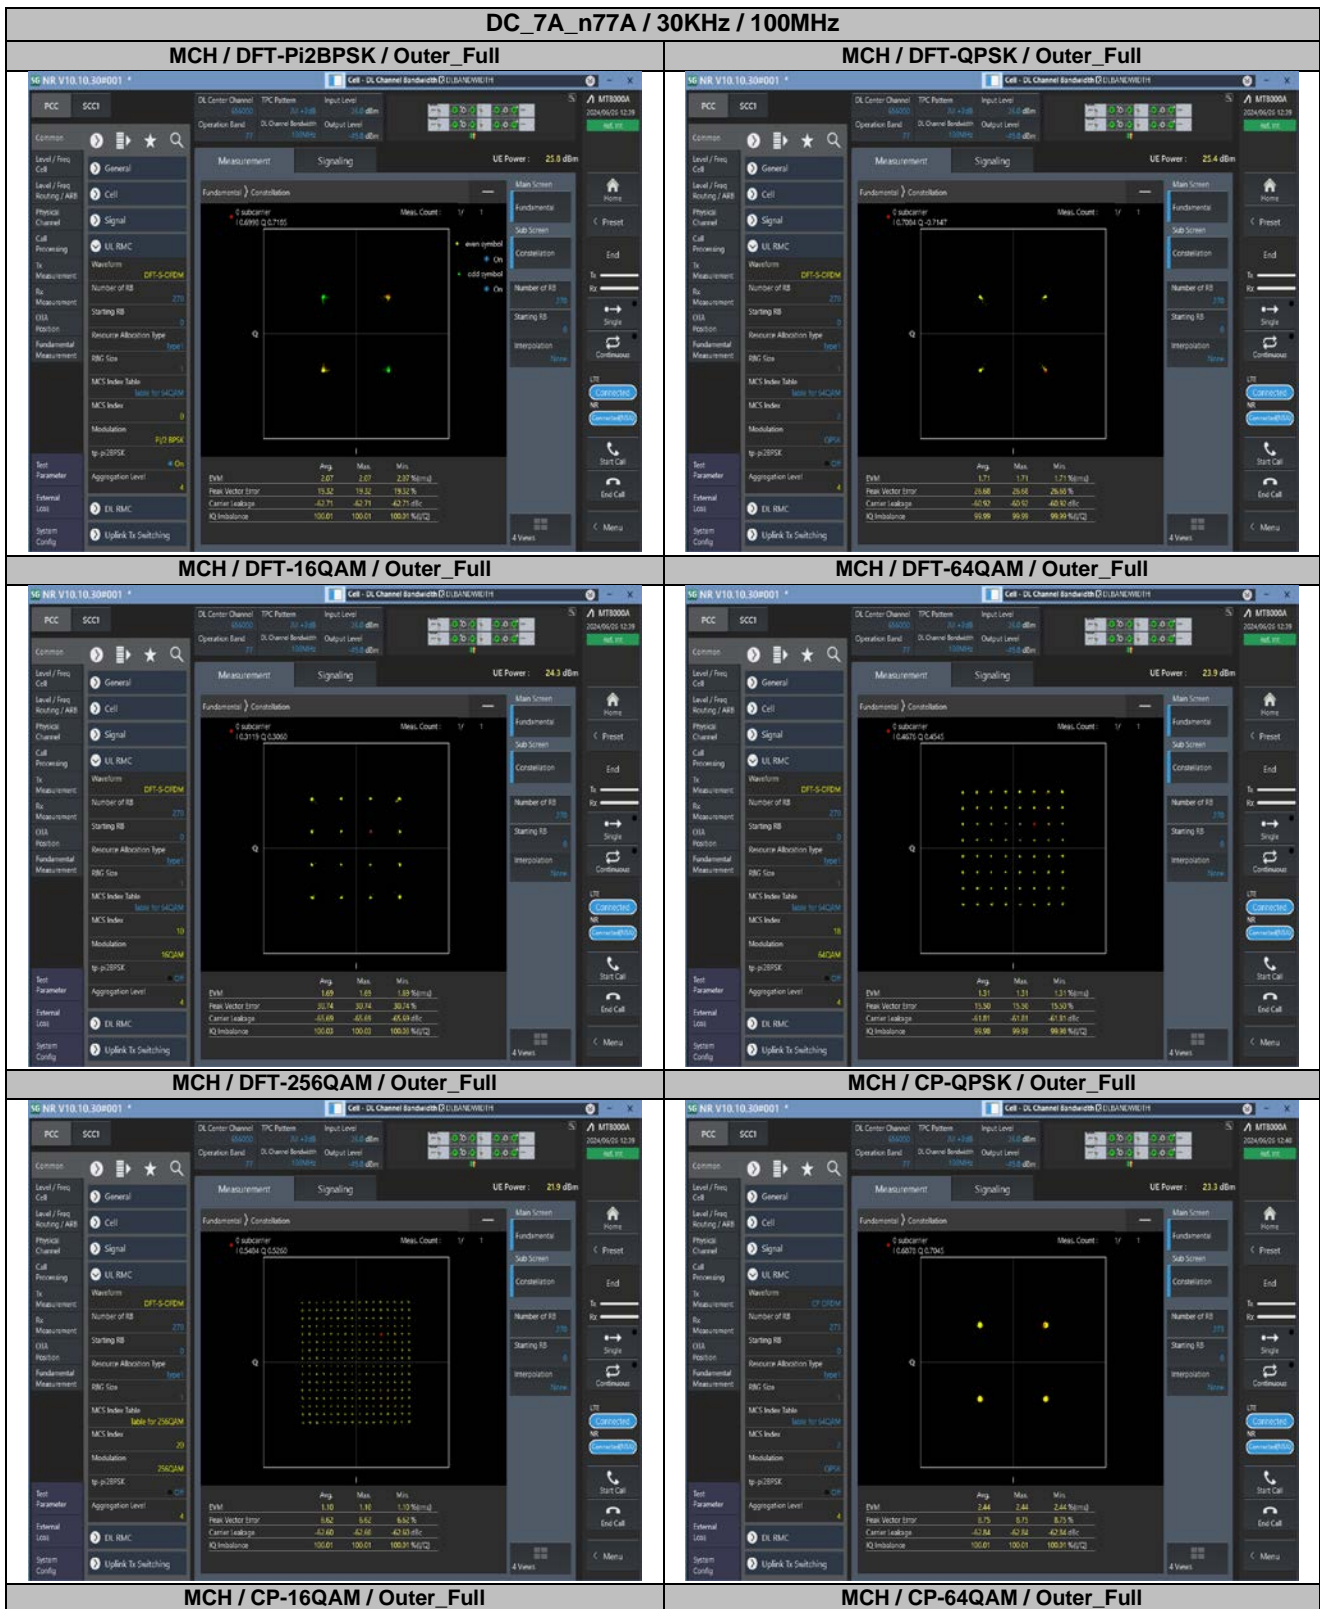

3. Modulation Characteristics

3.1. Test Plots