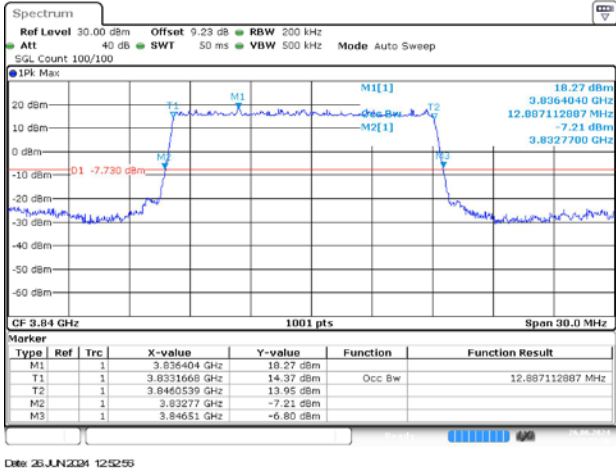

DC_7A_n77A / 30KHz / 15MHz

MCH / DFT-Pi2BPSK / Outer_Full