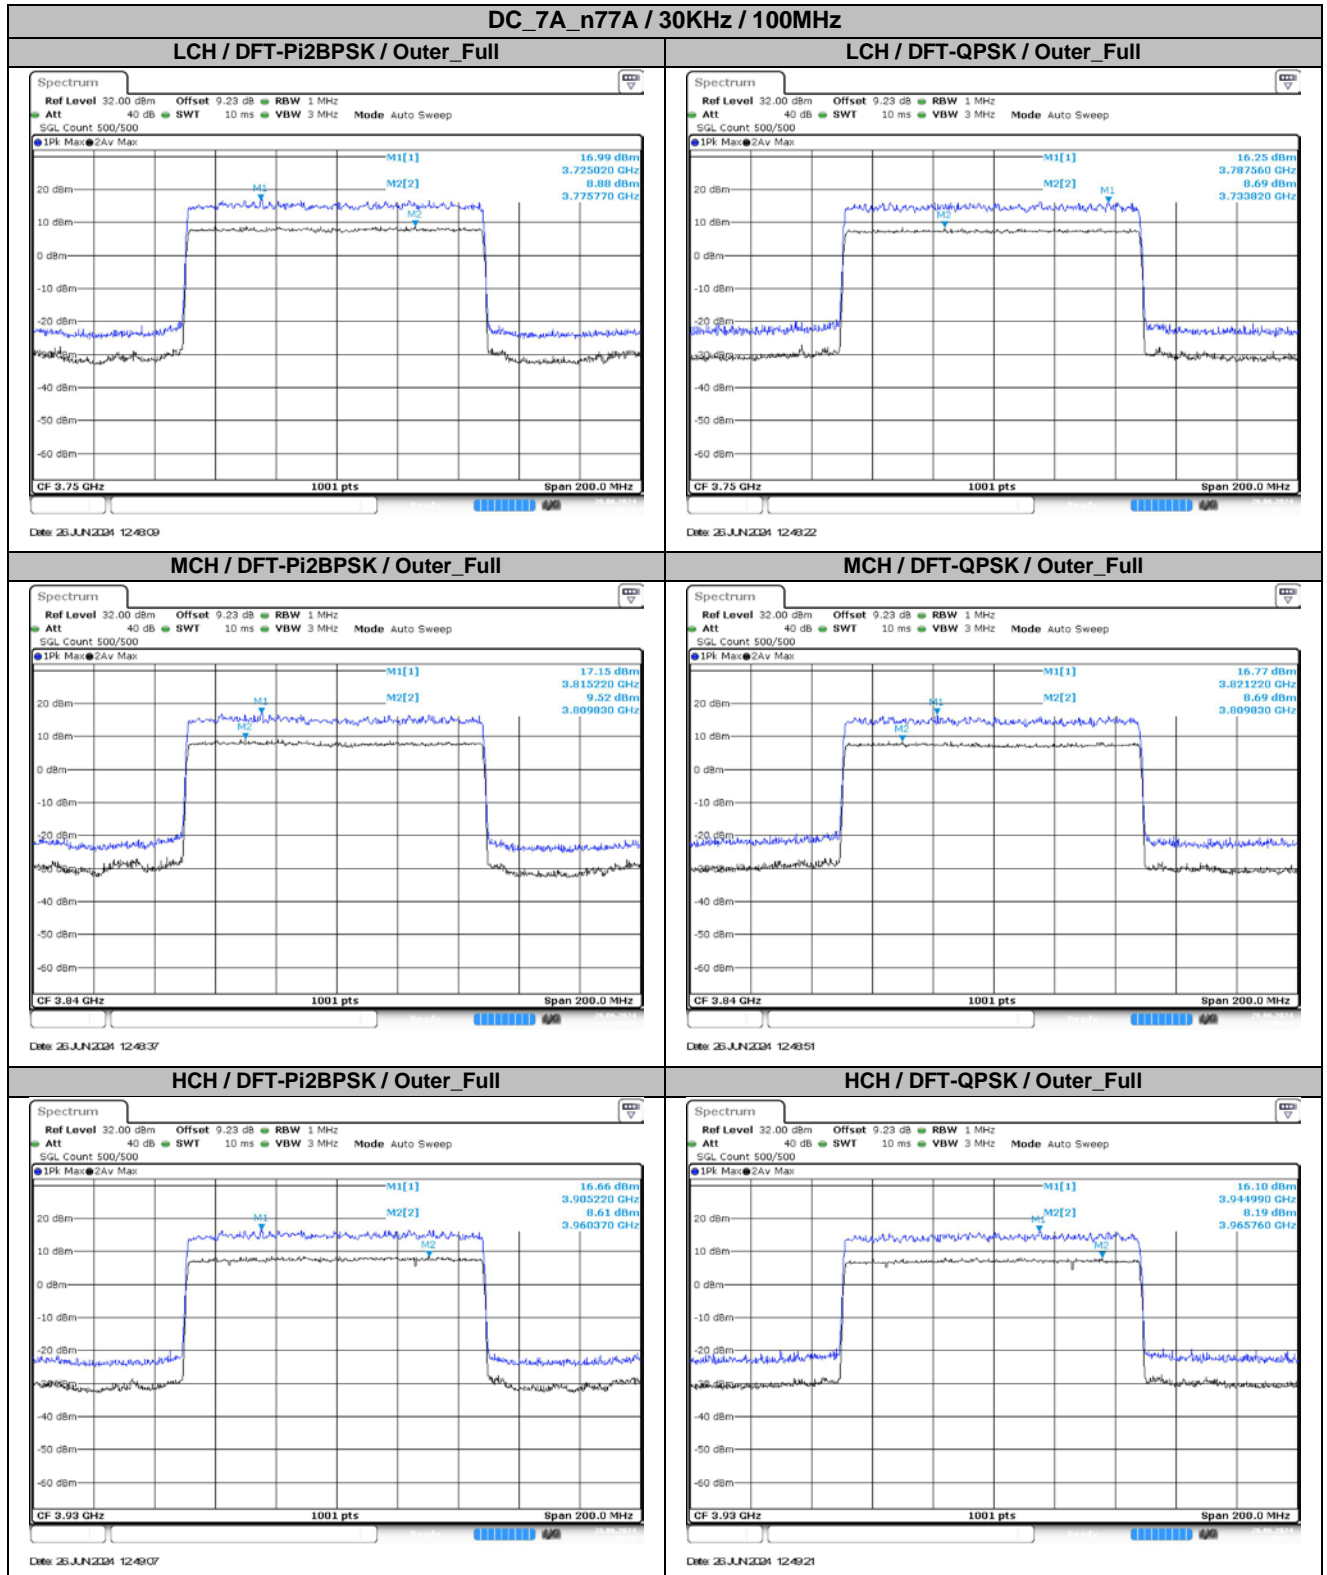

2. Peak-to-Average Ratio

2.1. Test Results

SCS	Bandwidth	Channel	RB	Result (dB)		Limit (dB)	Verdict
				DFT-Pi2BPSK	DFT-QPSK		
30KHz	100MHz	LCH	Outer_Full	8.10	7.56	13.00	Pass
30KHz	100MHz	MCH	Outer_Full	7.62	8.08	13.00	Pass
30KHz	100MHz	HCH	Outer_Full	8.05	7.91	13.00	Pass

2.2. Test Plots