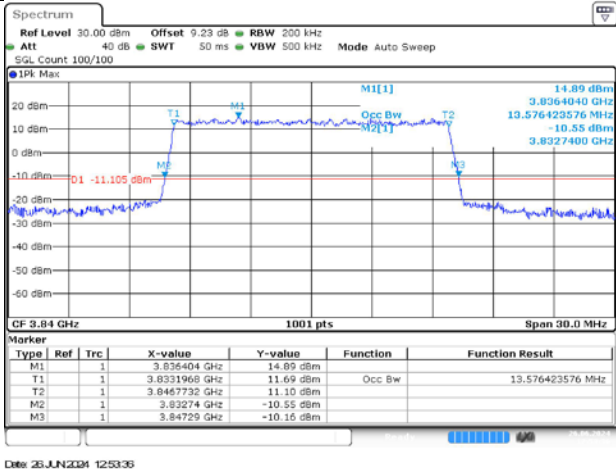

**Appendix
for
DC_7A_n77A
(3700-3980)**

Catalogue

1.	EFFECTIVE ISOTROPIC RADIATED POWER	3
1.1.	TEST RESULTS @ ANT3 (ANTENNA GAIN=-3.09DBI)	3
2.	PEAK-TO-AVERAGE RATIO	7
2.1.	TEST RESULTS	7
2.2.	TEST PLOTS.....	7
3.	MODULATION CHARACTERISTICS.....	8
3.1.	TEST PLOTS.....	8
4.	99% OCCUPIED BANDWIDTH & 26DB EMISSION BANDWIDTH	9
4.1.	TEST RESULTS	9
4.2.	TEST PLOTS.....	11
5.	CONDUCTED BAND EDGES.....	23
5.1.	TEST PLOTS.....	23
6.	CONDUCTED SPURIOUS EMISSION.....	39
6.1.	TEST PLOTS.....	39
7.	FREQUENCY STABILITY.....	51
7.1.	TEST RESULTS	51

4.2. Test Plots

DC_7A_n77A / 30KHz / 15MHz

MCH / DFT-Pi2BPSK / Outer_Full

MCH / DFT-QPSK / Outer_Full

MCH / CP-QPSK / Outer_Full

MCH / CP-16QAM / Outer_Full

MCH / CP-64QAM / Outer_Full

MCH / CP-256QAM / Outer_Full