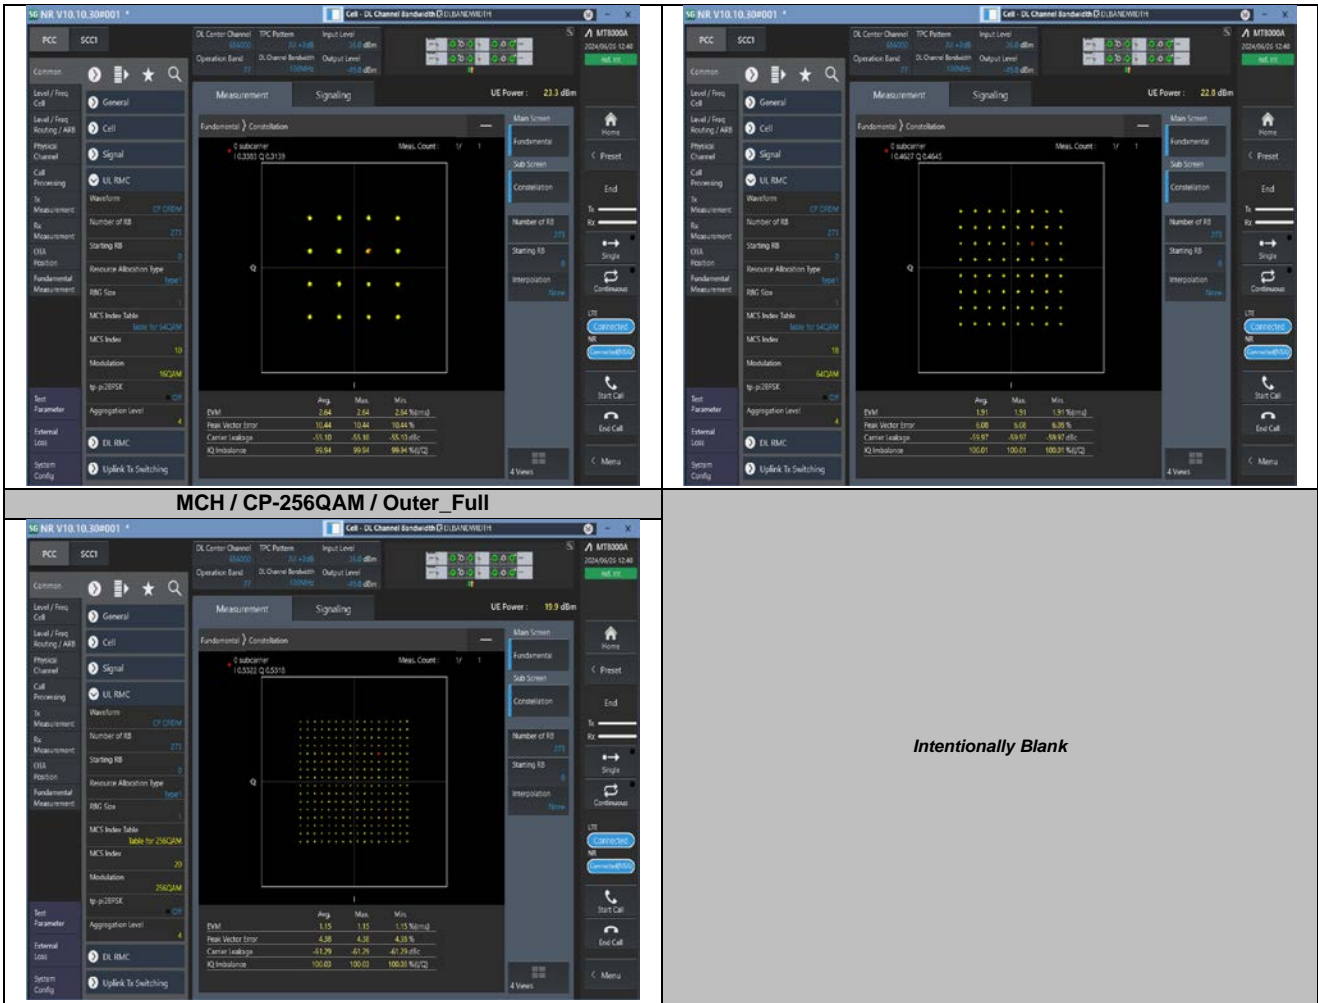

4. 99% Occupied Bandwidth & 26dB Emission Bandwidth

4.1. Test Results

SCS	Bandwidth	Modulation	RB	99% Occupied Bandwidth (MHz)	26dB Emission Bandwidth (MHz)	Verdict
30KHz	10MHz	DFT-Pi2BPSK	Outer_Full	8.57	9.30	Pass
30KHz	10MHz	DFT-QPSK	Outer_Full	8.57	9.08	Pass
30KHz	10MHz	CP-QPSK	Outer_Full	8.57	9.26	Pass
30KHz	10MHz	CP-16QAM	Outer_Full	8.57	9.26	Pass
30KHz	10MHz	CP-64QAM	Outer_Full	8.59	9.22	Pass
30KHz	10MHz	CP-256QAM	Outer_Full	8.59	9.26	Pass
30KHz	15MHz	DFT-Pi2BPSK	Outer_Full	12.89	13.74	Pass
30KHz	15MHz	DFT-QPSK	Outer_Full	12.89	13.74	Pass
30KHz	15MHz	CP-QPSK	Outer_Full	13.58	14.55	Pass
30KHz	15MHz	CP-16QAM	Outer_Full	13.58	14.49	Pass
30KHz	15MHz	CP-64QAM	Outer_Full	13.64	14.52	Pass
30KHz	15MHz	CP-256QAM	Outer_Full	13.58	14.49	Pass
30KHz	20MHz	DFT-Pi2BPSK	Outer_Full	17.86	18.76	Pass
30KHz	20MHz	DFT-QPSK	Outer_Full	17.82	18.84	Pass
30KHz	20MHz	CP-QPSK	Outer_Full	18.22	19.20	Pass
30KHz	20MHz	CP-16QAM	Outer_Full	18.22	19.20	Pass
30KHz	20MHz	CP-64QAM	Outer_Full	18.22	19.16	Pass
30KHz	20MHz	CP-256QAM	Outer_Full	18.22	19.16	Pass
30KHz	25MHz	DFT-Pi2BPSK	Outer_Full	22.88	24.00	Pass
30KHz	25MHz	DFT-QPSK	Outer_Full	22.78	24.00	Pass
30KHz	25MHz	CP-QPSK	Outer_Full	23.13	24.40	Pass
30KHz	25MHz	CP-16QAM	Outer_Full	23.23	24.40	Pass