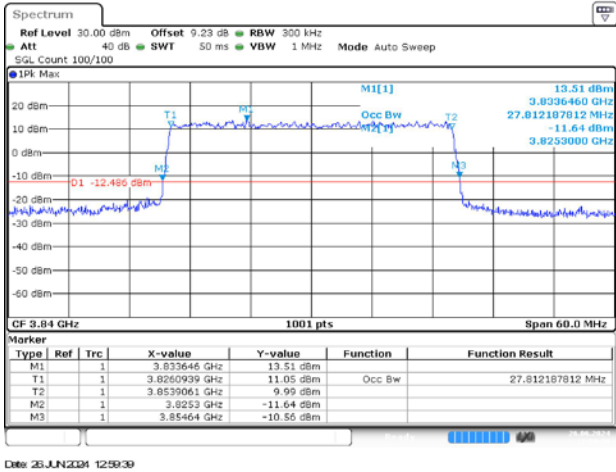

**Appendix
for
DC_7A_n77A
(3700-3980)**

Catalogue

1.	EFFECTIVE ISOTROPIC RADIATED POWER	3
1.1.	TEST RESULTS @ ANT3 (ANTENNA GAIN=-3.09DBI)	3
2.	PEAK-TO-AVERAGE RATIO	7
2.1.	TEST RESULTS	7
2.2.	TEST PLOTS.....	7
3.	MODULATION CHARACTERISTICS.....	8
3.1.	TEST PLOTS.....	8
4.	99% OCCUPIED BANDWIDTH & 26DB EMISSION BANDWIDTH	9
4.1.	TEST RESULTS	9
4.2.	TEST PLOTS.....	11
5.	CONDUCTED BAND EDGES.....	23
5.1.	TEST PLOTS.....	23
6.	CONDUCTED SPURIOUS EMISSION.....	39
6.1.	TEST PLOTS.....	39
7.	FREQUENCY STABILITY.....	51
7.1.	TEST RESULTS	51

DC_7A_n77A / 30KHz / 30MHz

MCH / DFT-Pi2BPSK / Outer_Full

MCH / DFT-QPSK / Outer_Full

MCH / CP-QPSK / Outer_Full

MCH / CP-16QAM / Outer_Full

MCH / CP-64QAM / Outer_Full

MCH / CP-256QAM / Outer_Full