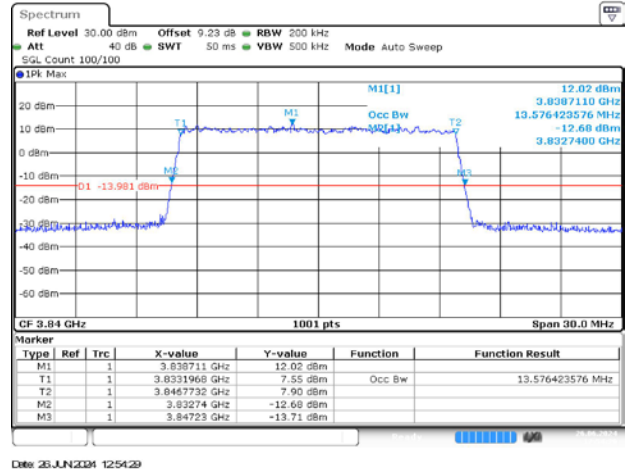

**Appendix
for
DC_7A_n77A
(3700-3980)**

Catalogue

1.	EFFECTIVE ISOTROPIC RADIATED POWER	3
1.1.	TEST RESULTS @ ANT3 (ANTENNA GAIN=-3.09DBI)	3
2.	PEAK-TO-AVERAGE RATIO	7
2.1.	TEST RESULTS	7
2.2.	TEST PLOTS.....	7
3.	MODULATION CHARACTERISTICS.....	8
3.1.	TEST PLOTS.....	8
4.	99% OCCUPIED BANDWIDTH & 26DB EMISSION BANDWIDTH	9
4.1.	TEST RESULTS	9
4.2.	TEST PLOTS.....	11
5.	CONDUCTED BAND EDGES.....	23
5.1.	TEST PLOTS.....	23
6.	CONDUCTED SPURIOUS EMISSION.....	39
6.1.	TEST PLOTS.....	39
7.	FREQUENCY STABILITY.....	51
7.1.	TEST RESULTS	51

4.2. Test Plots

DC_7A_n77A / 30KHz / 15MHz

MCH / DFT-Pi2BPSK / Outer_Full

MCH / DFT-QPSK / Outer_Full

MCH / CP-QPSK / Outer_Full

MCH / CP-16QAM / Outer_Full

MCH / CP-64QAM / Outer_Full

MCH / CP-256QAM / Outer_Full