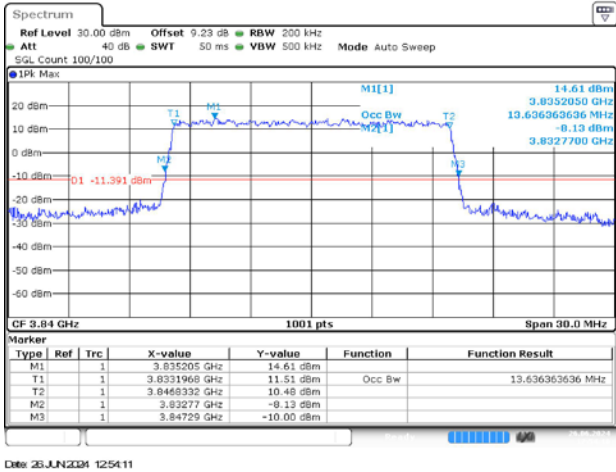

**Appendix
for
DC_7A_n77A
(3700-3980)**

Catalogue

1.	EFFECTIVE ISOTROPIC RADIATED POWER	3
1.1.	TEST RESULTS @ ANT3 (ANTENNA GAIN=-3.09DBI)	3
2.	PEAK-TO-AVERAGE RATIO	7
2.1.	TEST RESULTS	7
2.2.	TEST PLOTS.....	7
3.	MODULATION CHARACTERISTICS.....	8
3.1.	TEST PLOTS.....	8
4.	99% OCCUPIED BANDWIDTH & 26DB EMISSION BANDWIDTH	9
4.1.	TEST RESULTS	9
4.2.	TEST PLOTS.....	11
5.	CONDUCTED BAND EDGES.....	23
5.1.	TEST PLOTS.....	23
6.	CONDUCTED SPURIOUS EMISSION.....	39
6.1.	TEST PLOTS.....	39
7.	FREQUENCY STABILITY.....	51
7.1.	TEST RESULTS	51

4.2. Test Plots

DC_7A_n77A / 30KHz / 15MHz

MCH / DFT-Pi2BPSK / Outer_Full

MCH / DFT-QPSK / Outer_Full

MCH / CP-QPSK / Outer_Full

MCH / CP-16QAM / Outer_Full

MCH / CP-64QAM / Outer_Full

MCH / CP-256QAM / Outer_Full