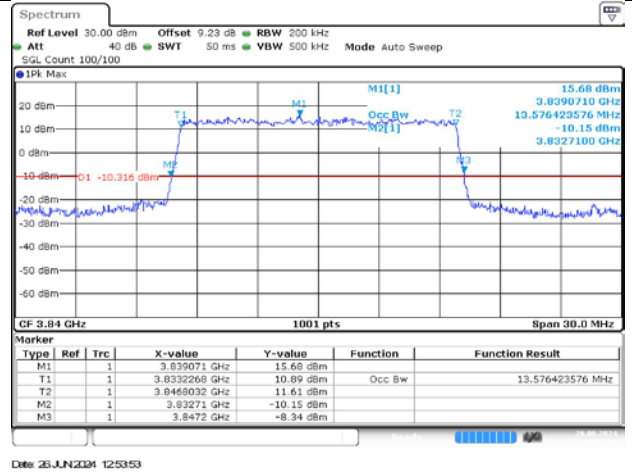

**Appendix
for
DC_7A_n77A
(3700-3980)**

Catalogue

1.	EFFECTIVE ISOTROPIC RADIATED POWER	3
1.1.	TEST RESULTS @ ANT3 (ANTENNA GAIN=-3.09DBI)	3
2.	PEAK-TO-AVERAGE RATIO	7
2.1.	TEST RESULTS	7
2.2.	TEST PLOTS.....	7
3.	MODULATION CHARACTERISTICS.....	8
3.1.	TEST PLOTS.....	8
4.	99% OCCUPIED BANDWIDTH & 26DB EMISSION BANDWIDTH	9
4.1.	TEST RESULTS	9
4.2.	TEST PLOTS.....	11
5.	CONDUCTED BAND EDGES.....	23
5.1.	TEST PLOTS.....	23
6.	CONDUCTED SPURIOUS EMISSION.....	39
6.1.	TEST PLOTS.....	39
7.	FREQUENCY STABILITY.....	51
7.1.	TEST RESULTS	51

4.2. Test Plots

DC_7A_n77A / 30KHz / 15MHz

MCH / DFT-Pi2BPSK / Outer_Full

MCH / DFT-QPSK / Outer_Full

MCH / CP-QPSK / Outer_Full

MCH / CP-16QAM / Outer_Full

MCH / CP-64QAM / Outer_Full

MCH / CP-256QAM / Outer_Full