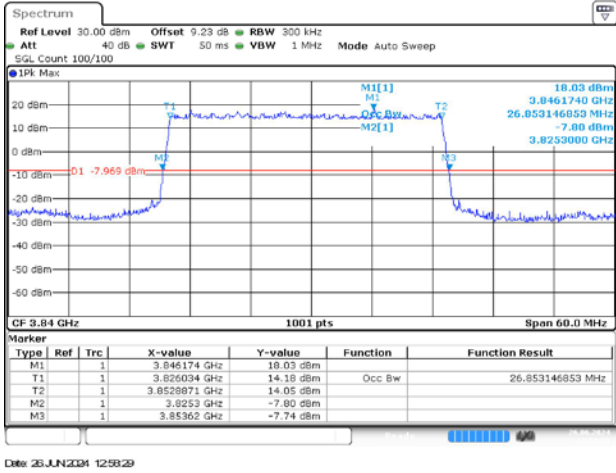

DC_7A_n77A / 30KHz / 30MHz

MCH / DFT-Pi2BPSK / Outer_Full