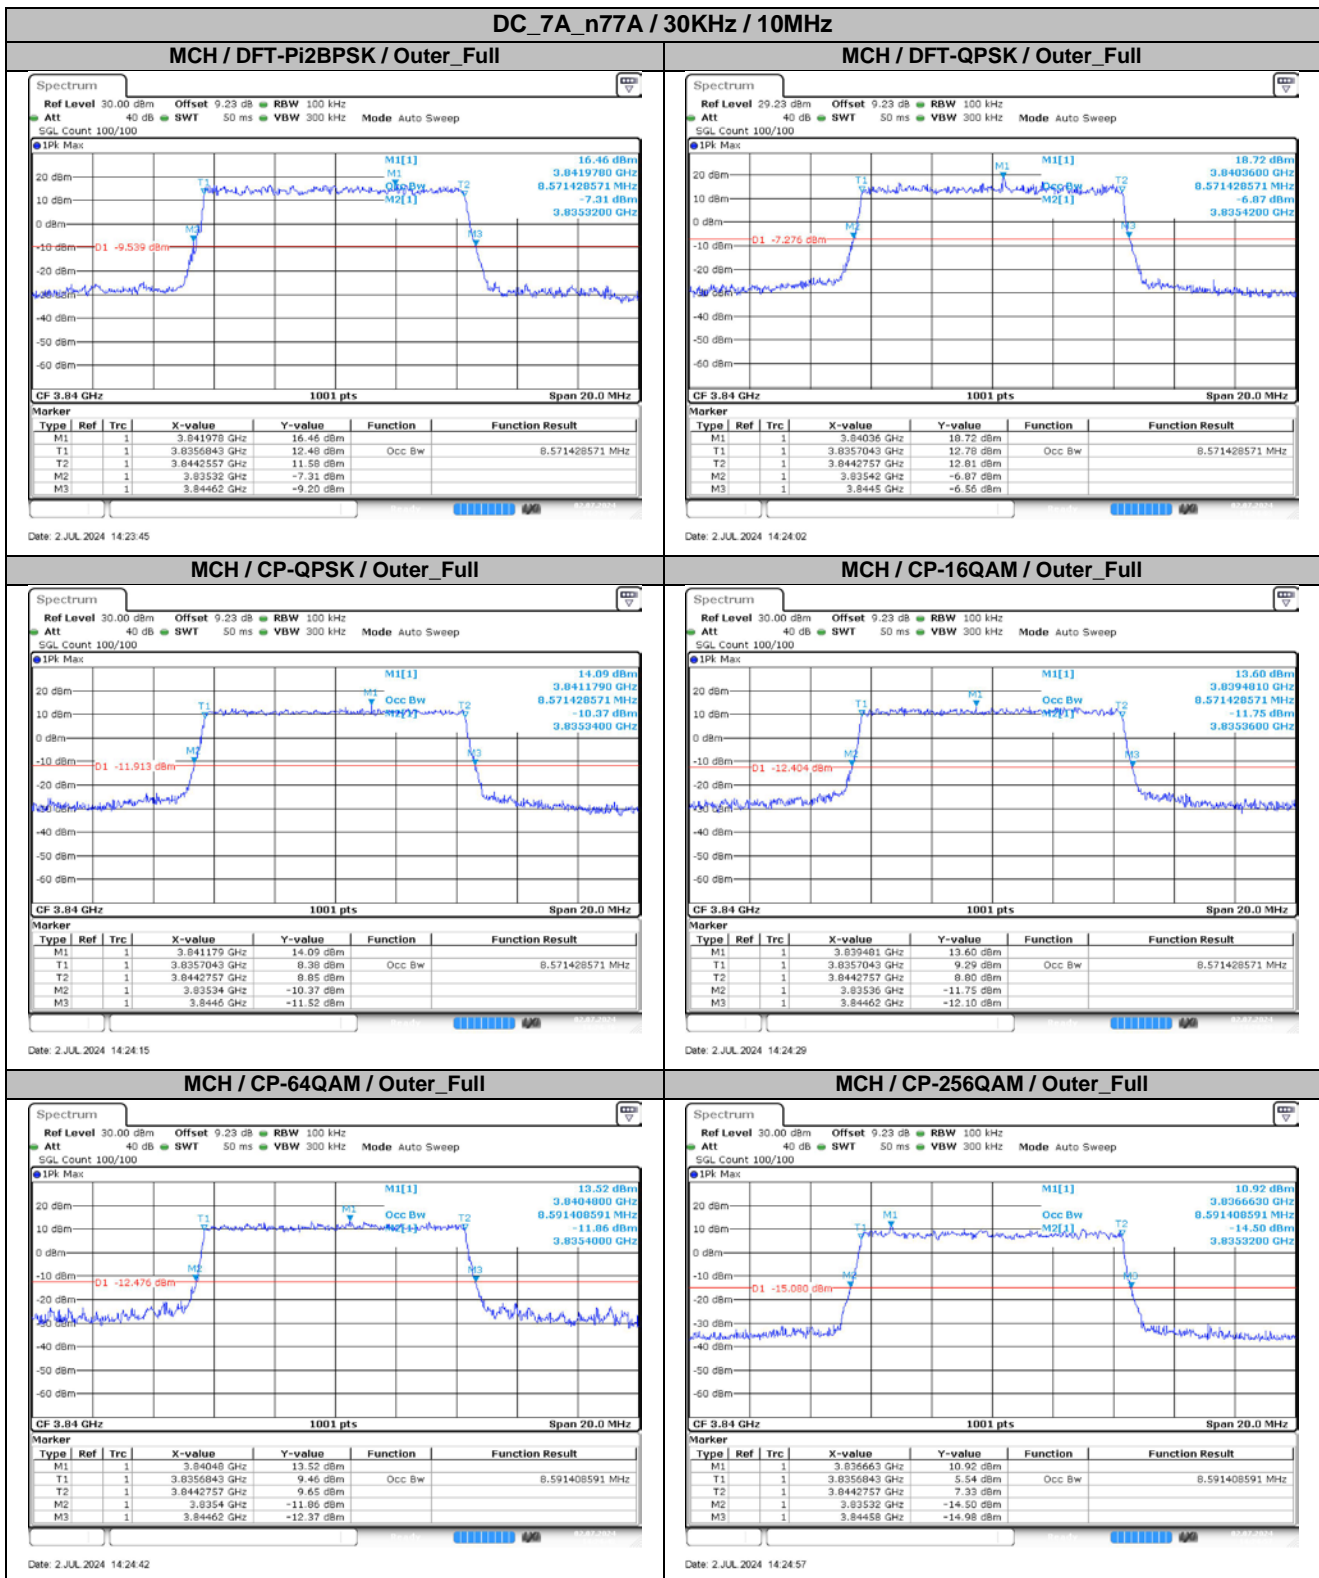

4.2. Test Plots