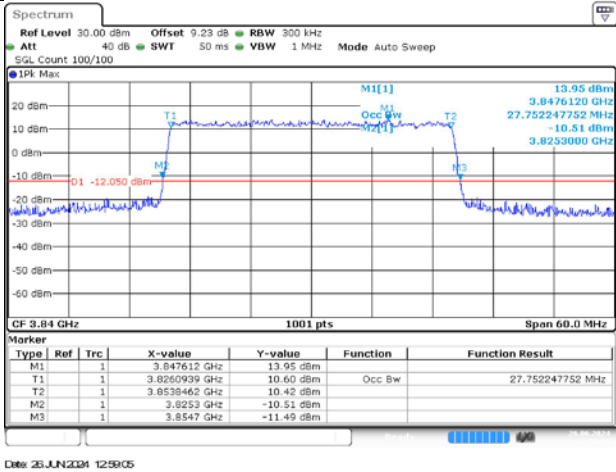

**Appendix
for
DC_7A_n77A
(3700-3980)**

Catalogue

1.	EFFECTIVE ISOTROPIC RADIATED POWER	3
1.1.	TEST RESULTS @ ANT3 (ANTENNA GAIN=-3.09DBI)	3
2.	PEAK-TO-AVERAGE RATIO	7
2.1.	TEST RESULTS	7
2.2.	TEST PLOTS.....	7
3.	MODULATION CHARACTERISTICS.....	8
3.1.	TEST PLOTS.....	8
4.	99% OCCUPIED BANDWIDTH & 26DB EMISSION BANDWIDTH	9
4.1.	TEST RESULTS	9
4.2.	TEST PLOTS.....	11
5.	CONDUCTED BAND EDGES.....	23
5.1.	TEST PLOTS.....	23
6.	CONDUCTED SPURIOUS EMISSION.....	39
6.1.	TEST PLOTS.....	39
7.	FREQUENCY STABILITY.....	51
7.1.	TEST RESULTS	51

DC_7A_n77A / 30KHz / 30MHz

MCH / DFT-Pi2BPSK / Outer_Full

MCH / DFT-QPSK / Outer_Full

MCH / CP-QPSK / Outer_Full

MCH / CP-16QAM / Outer_Full

MCH / CP-64QAM / Outer_Full

MCH / CP-256QAM / Outer_Full