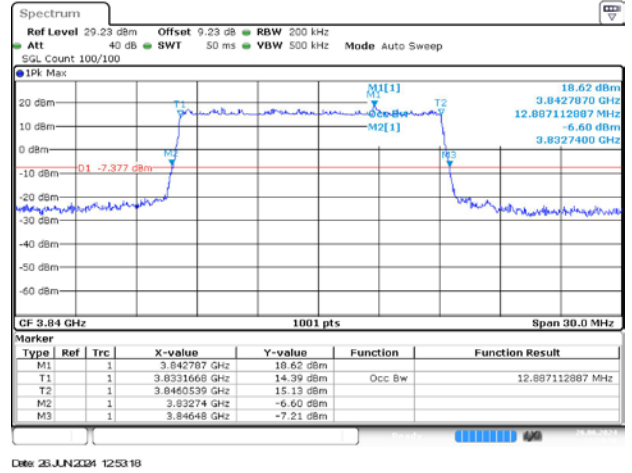

4.2. Test Plots

DC_7A_n77A / 30KHz / 15MHz

MCH / DFT-Pi2BPSK / Outer_Full

MCH / DFT-QPSK / Outer_Full

MCH / CP-QPSK / Outer_Full

MCH / CP-16QAM / Outer_Full

MCH / CP-64QAM / Outer_Full

MCH / CP-256QAM / Outer_Full