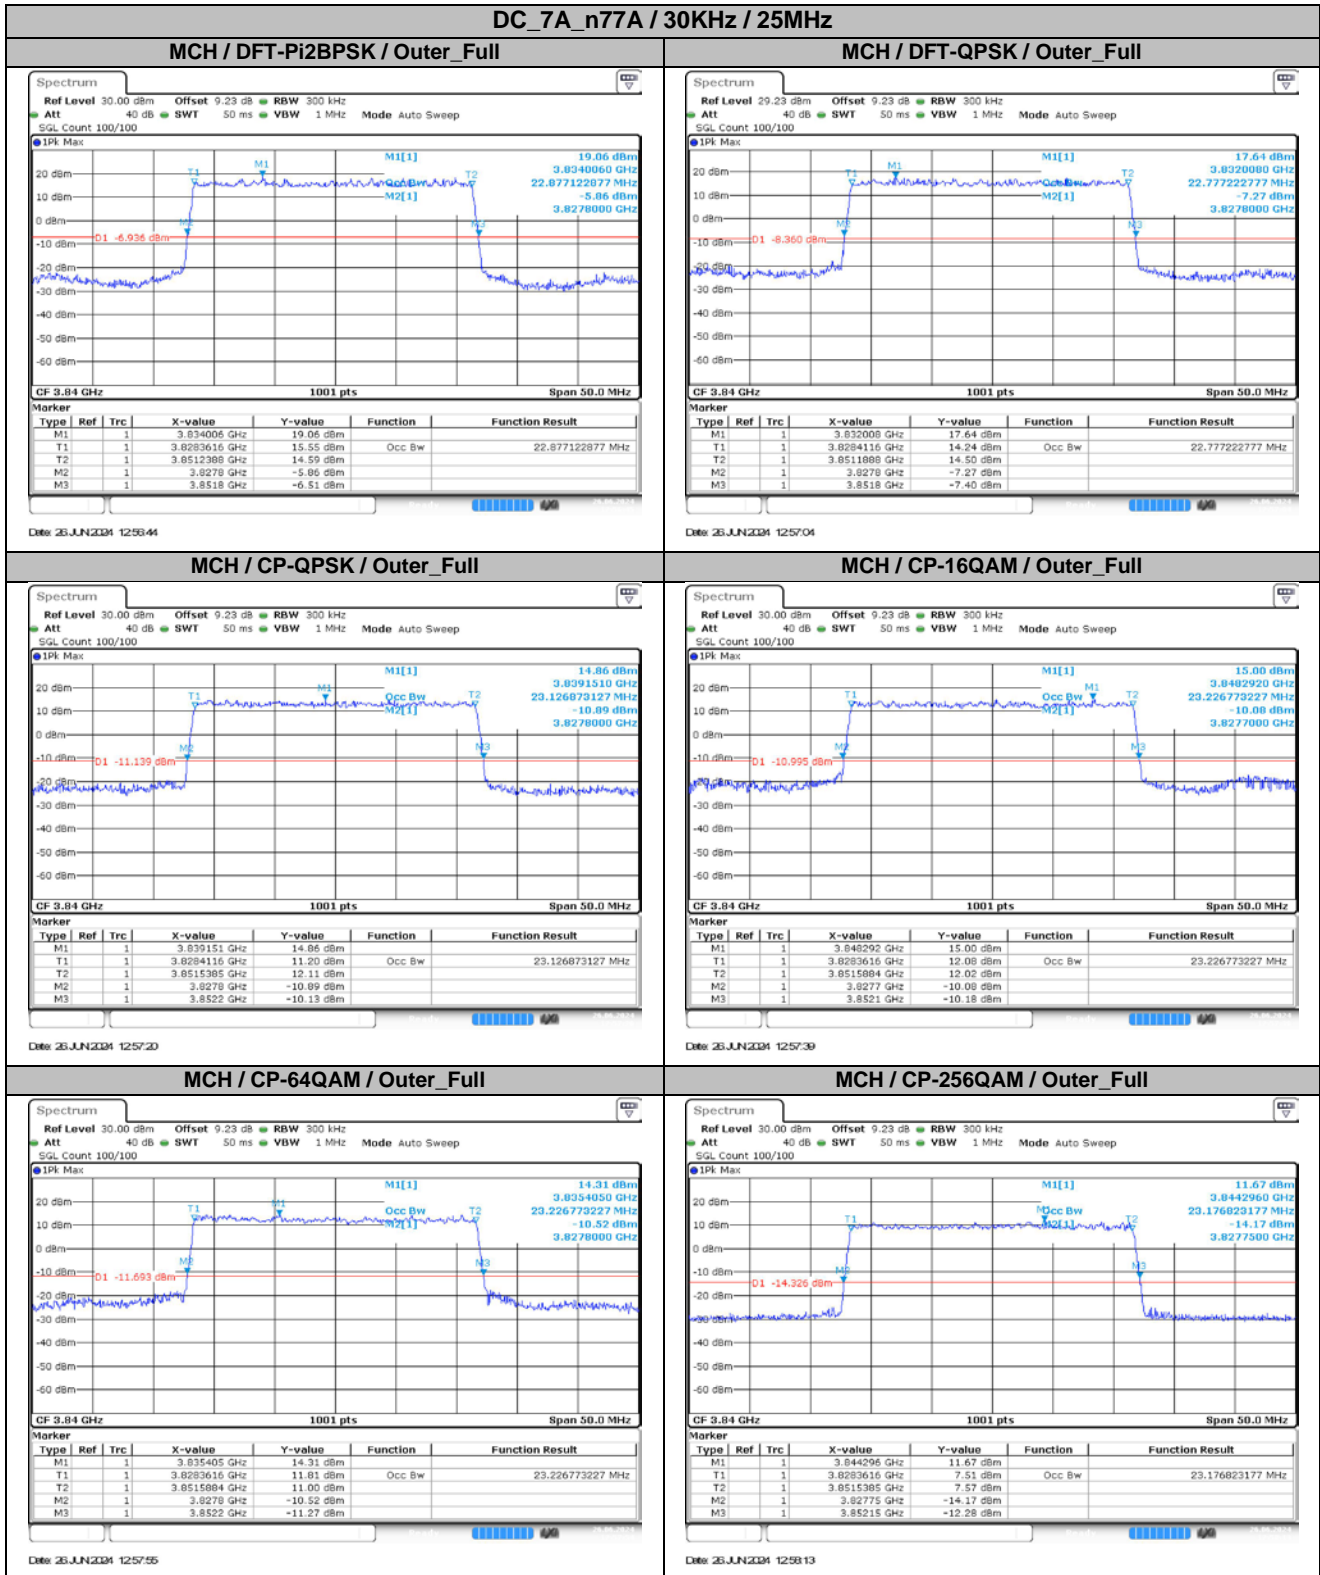

**Appendix
for
DC_7A_n77A
(3700-3980)**

Catalogue

1.	EFFECTIVE ISOTROPIC RADIATED POWER	3
1.1.	TEST RESULTS @ ANT3 (ANTENNA GAIN=-3.09DBI)	3
2.	PEAK-TO-AVERAGE RATIO	7
2.1.	TEST RESULTS	7
2.2.	TEST PLOTS.....	7
3.	MODULATION CHARACTERISTICS.....	8
3.1.	TEST PLOTS.....	8
4.	99% OCCUPIED BANDWIDTH & 26DB EMISSION BANDWIDTH	9
4.1.	TEST RESULTS	9
4.2.	TEST PLOTS.....	11
5.	CONDUCTED BAND EDGES.....	23
5.1.	TEST PLOTS.....	23
6.	CONDUCTED SPURIOUS EMISSION.....	39
6.1.	TEST PLOTS.....	39
7.	FREQUENCY STABILITY.....	51
7.1.	TEST RESULTS	51

4.2. Test Plots

DC_7A_n77A / 30KHz / 15MHz

MCH / DFT-Pi2BPSK / Outer_Full

MCH / DFT-QPSK / Outer_Full

MCH / CP-QPSK / Outer_Full

MCH / CP-16QAM / Outer_Full

MCH / CP-64QAM / Outer_Full

MCH / CP-256QAM / Outer_Full