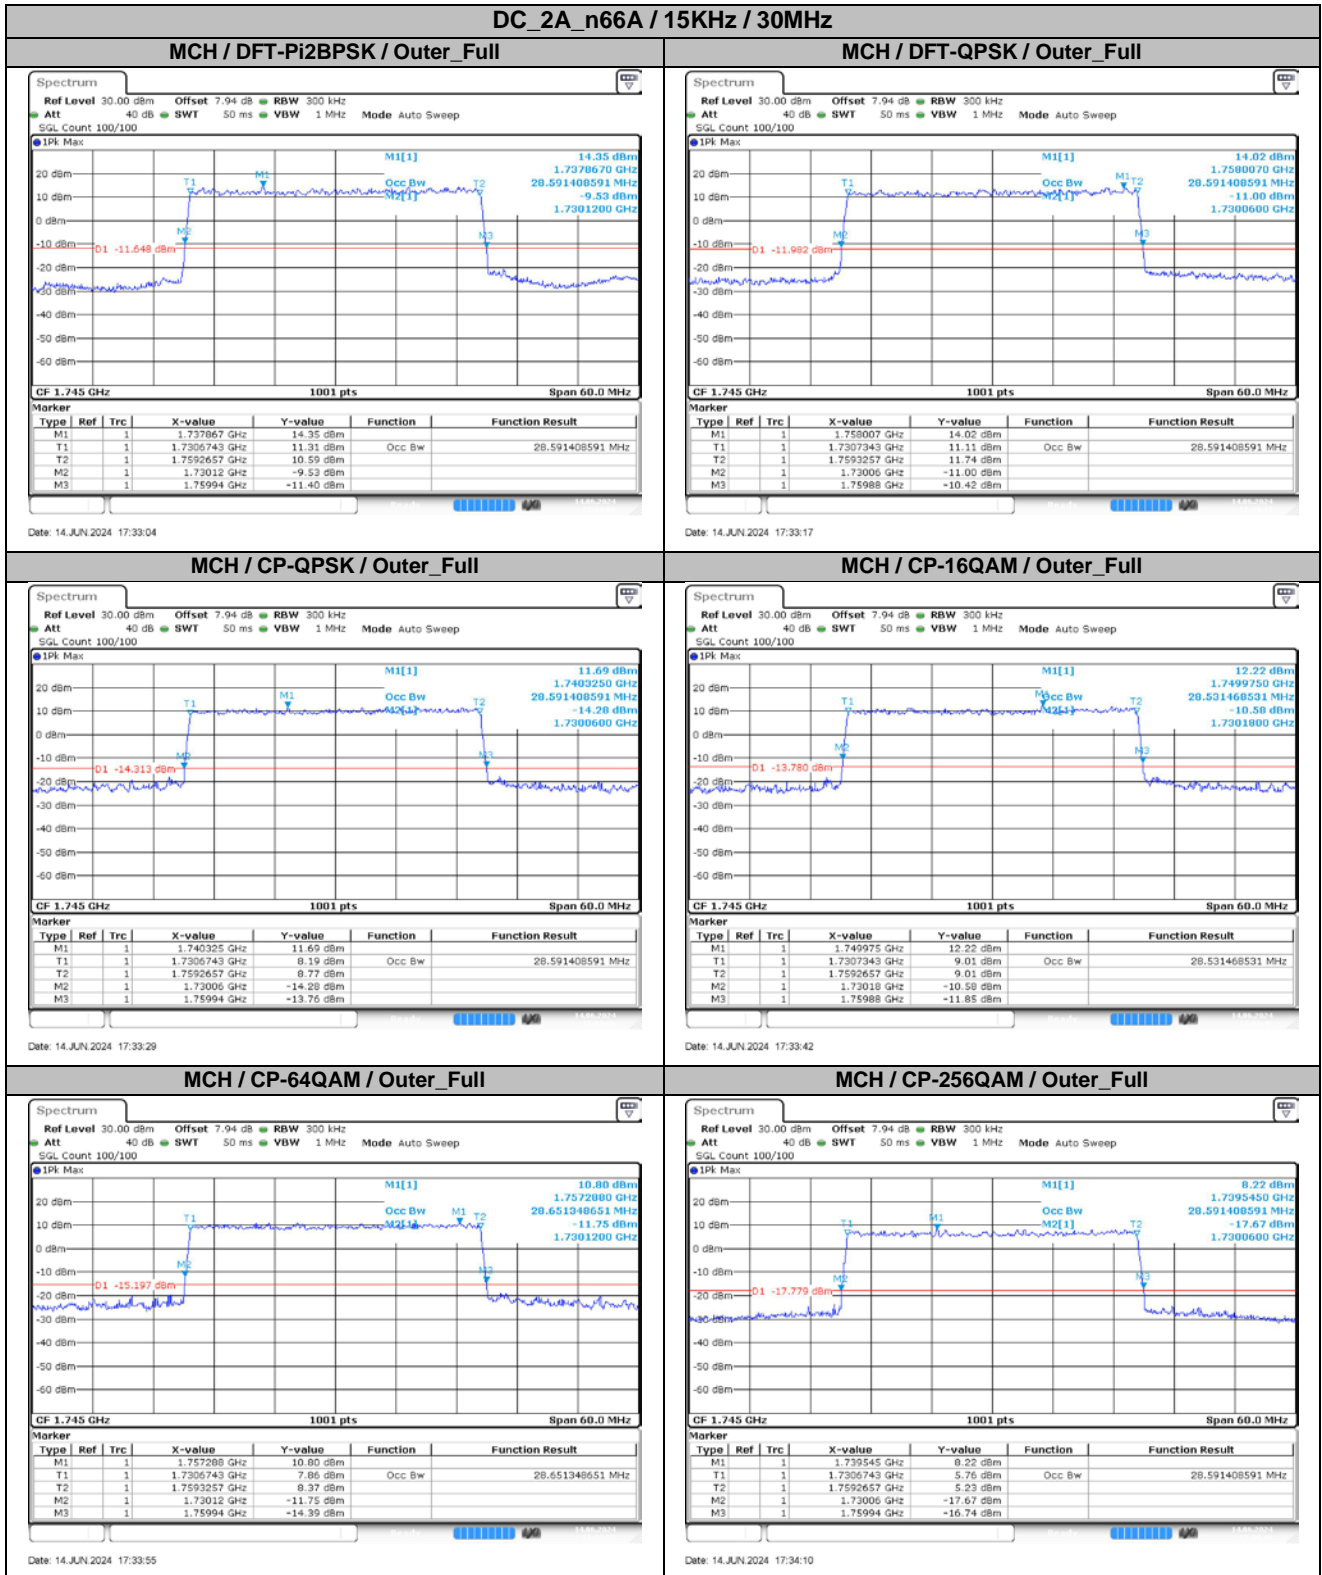

**Appendix
for
DC_2A_n66A
(1710-1780)**

Catalogue

1.	EFFECTIVE ISOTROPIC RADIATED POWER	3
1.1.	TEST RESULTS @ ANT1 (ANTENNA GAIN=-2.17DBI).....	3
2.	PEAK-TO-AVERAGE RATIO	6
2.1.	TEST RESULTS	6
2.2.	TEST PLOTS.....	6
3.	MODULATION CHARACTERISTICS.....	7
3.1.	TEST PLOTS.....	7
4.	99% OCCUPIED BANDWIDTH & 26DB EMISSION BANDWIDTH	9
4.1.	TEST RESULTS	9
4.2.	TEST PLOTS.....	10
5.	CONDUCTED BAND EDGES	19
5.1.	TEST PLOTS.....	19
6.	CONDUCTED SPURIOUS EMISSION.....	31
6.1.	TEST PLOTS.....	31
7.	FREQUENCY STABILITY.....	40
7.1.	TEST RESULTS	40

2. Peak-to-Average Ratio

2.1. Test Results

SCS	Bandwidth	Channel	RB	Result (dB)		Limit (dB)	Verdict
				DFT-Pi2BPSK	DFT-QPSK		
15KHz	45MHz	LCH	Outer_Full	8.02	7.91	13.00	Pass
15KHz	45MHz	MCH	Outer_Full	7.73	8.06	13.00	Pass
15KHz	45MHz	HCH	Outer_Full	7.29	2.23	13.00	Pass

4.2. Test Plots

5. Conducted Band Edges

5.1. Test Plots