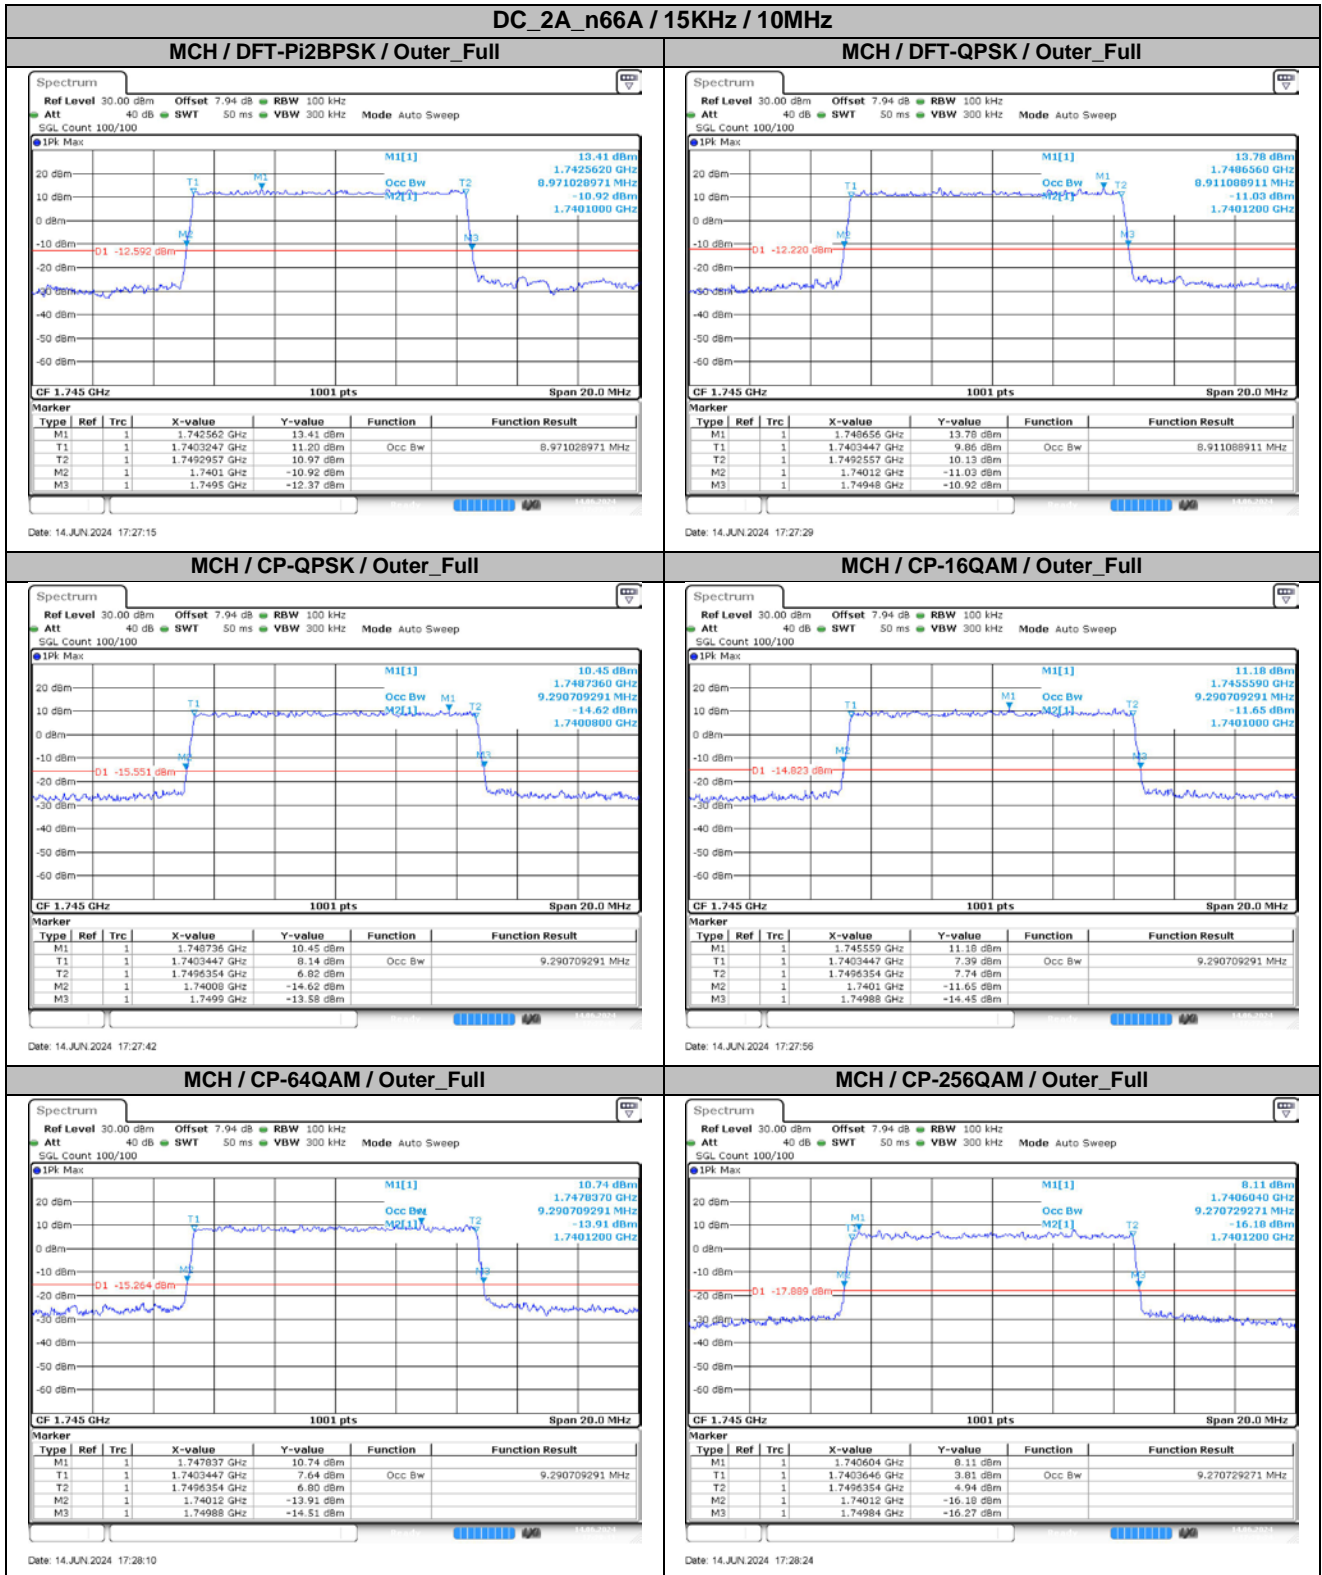

**Appendix
for
DC_2A_n66A
(1710-1780)**

Catalogue

1.	EFFECTIVE ISOTROPIC RADIATED POWER	3
1.1.	TEST RESULTS @ ANT1 (ANTENNA GAIN=-2.17DBI).....	3
2.	PEAK-TO-AVERAGE RATIO	6
2.1.	TEST RESULTS	6
2.2.	TEST PLOTS.....	6
3.	MODULATION CHARACTERISTICS.....	7
3.1.	TEST PLOTS.....	7
4.	99% OCCUPIED BANDWIDTH & 26DB EMISSION BANDWIDTH	9
4.1.	TEST RESULTS	9
4.2.	TEST PLOTS.....	10
5.	CONDUCTED BAND EDGES	19
5.1.	TEST PLOTS.....	19
6.	CONDUCTED SPURIOUS EMISSION.....	31
6.1.	TEST PLOTS.....	31
7.	FREQUENCY STABILITY.....	40
7.1.	TEST RESULTS	40

2. Peak-to-Average Ratio

2.1. Test Results

SCS	Bandwidth	Channel	RB	Result (dB)		Limit (dB)	Verdict
				DFT-Pi2BPSK	DFT-QPSK		
15KHz	45MHz	LCH	Outer_Full	8.02	7.91	13.00	Pass
15KHz	45MHz	MCH	Outer_Full	7.73	8.06	13.00	Pass
15KHz	45MHz	HCH	Outer_Full	7.29	2.23	13.00	Pass

4.2. Test Plots

5. Conducted Band Edges

5.1. Test Plots