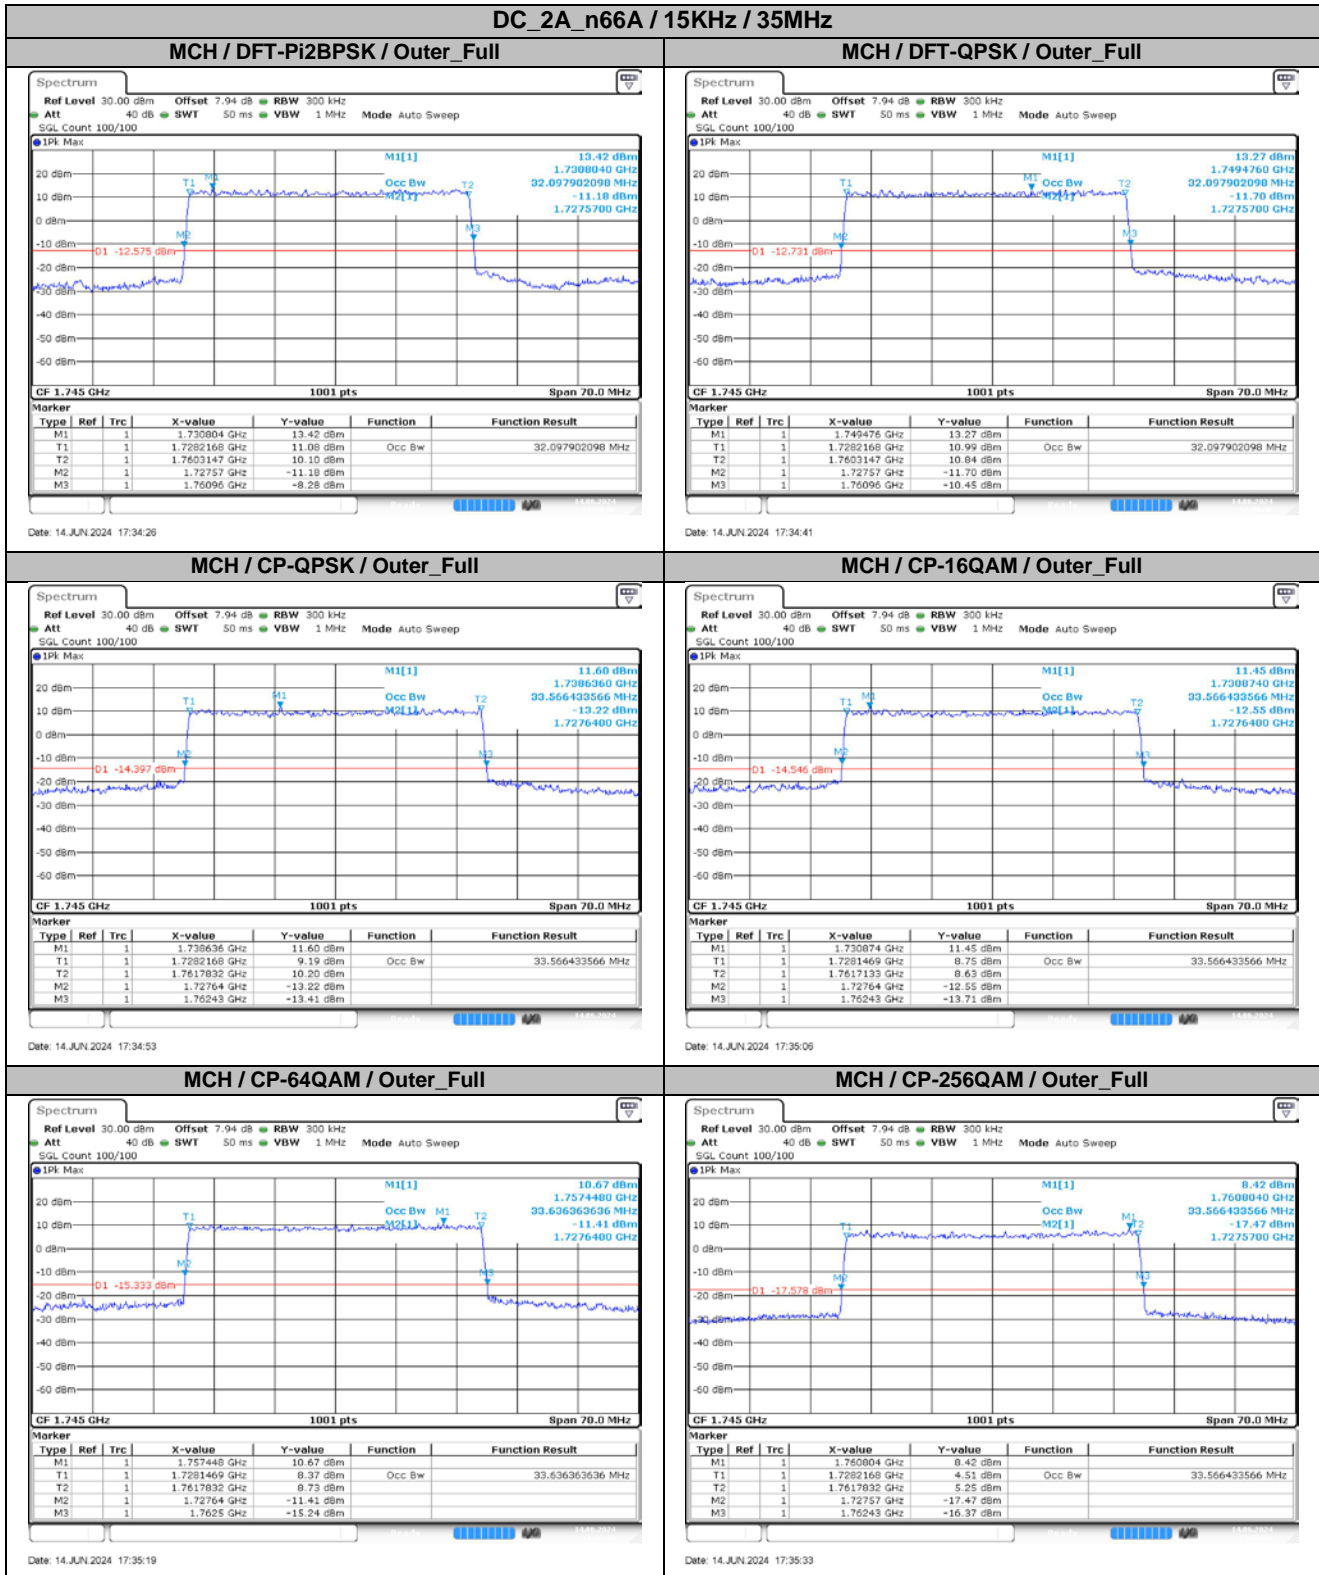

**Appendix
for
DC_2A_n66A
(1710-1780)**

Catalogue

1.	EFFECTIVE ISOTROPIC RADIATED POWER	3
1.1.	TEST RESULTS @ ANT1 (ANTENNA GAIN=-2.17DBI).....	3
2.	PEAK-TO-AVERAGE RATIO	6
2.1.	TEST RESULTS	6
2.2.	TEST PLOTS.....	6
3.	MODULATION CHARACTERISTICS.....	7
3.1.	TEST PLOTS.....	7
4.	99% OCCUPIED BANDWIDTH & 26DB EMISSION BANDWIDTH	9
4.1.	TEST RESULTS	9
4.2.	TEST PLOTS.....	10
5.	CONDUCTED BAND EDGES	19
5.1.	TEST PLOTS.....	19
6.	CONDUCTED SPURIOUS EMISSION.....	31
6.1.	TEST PLOTS.....	31
7.	FREQUENCY STABILITY.....	40
7.1.	TEST RESULTS	40

2. Peak-to-Average Ratio

2.1. Test Results

SCS	Bandwidth	Channel	RB	Result (dB)		Limit (dB)	Verdict
				DFT-Pi2BPSK	DFT-QPSK		
15KHz	45MHz	LCH	Outer_Full	8.02	7.91	13.00	Pass
15KHz	45MHz	MCH	Outer_Full	7.73	8.06	13.00	Pass
15KHz	45MHz	HCH	Outer_Full	7.29	2.23	13.00	Pass

4.2. Test Plots

5. Conducted Band Edges

5.1. Test Plots