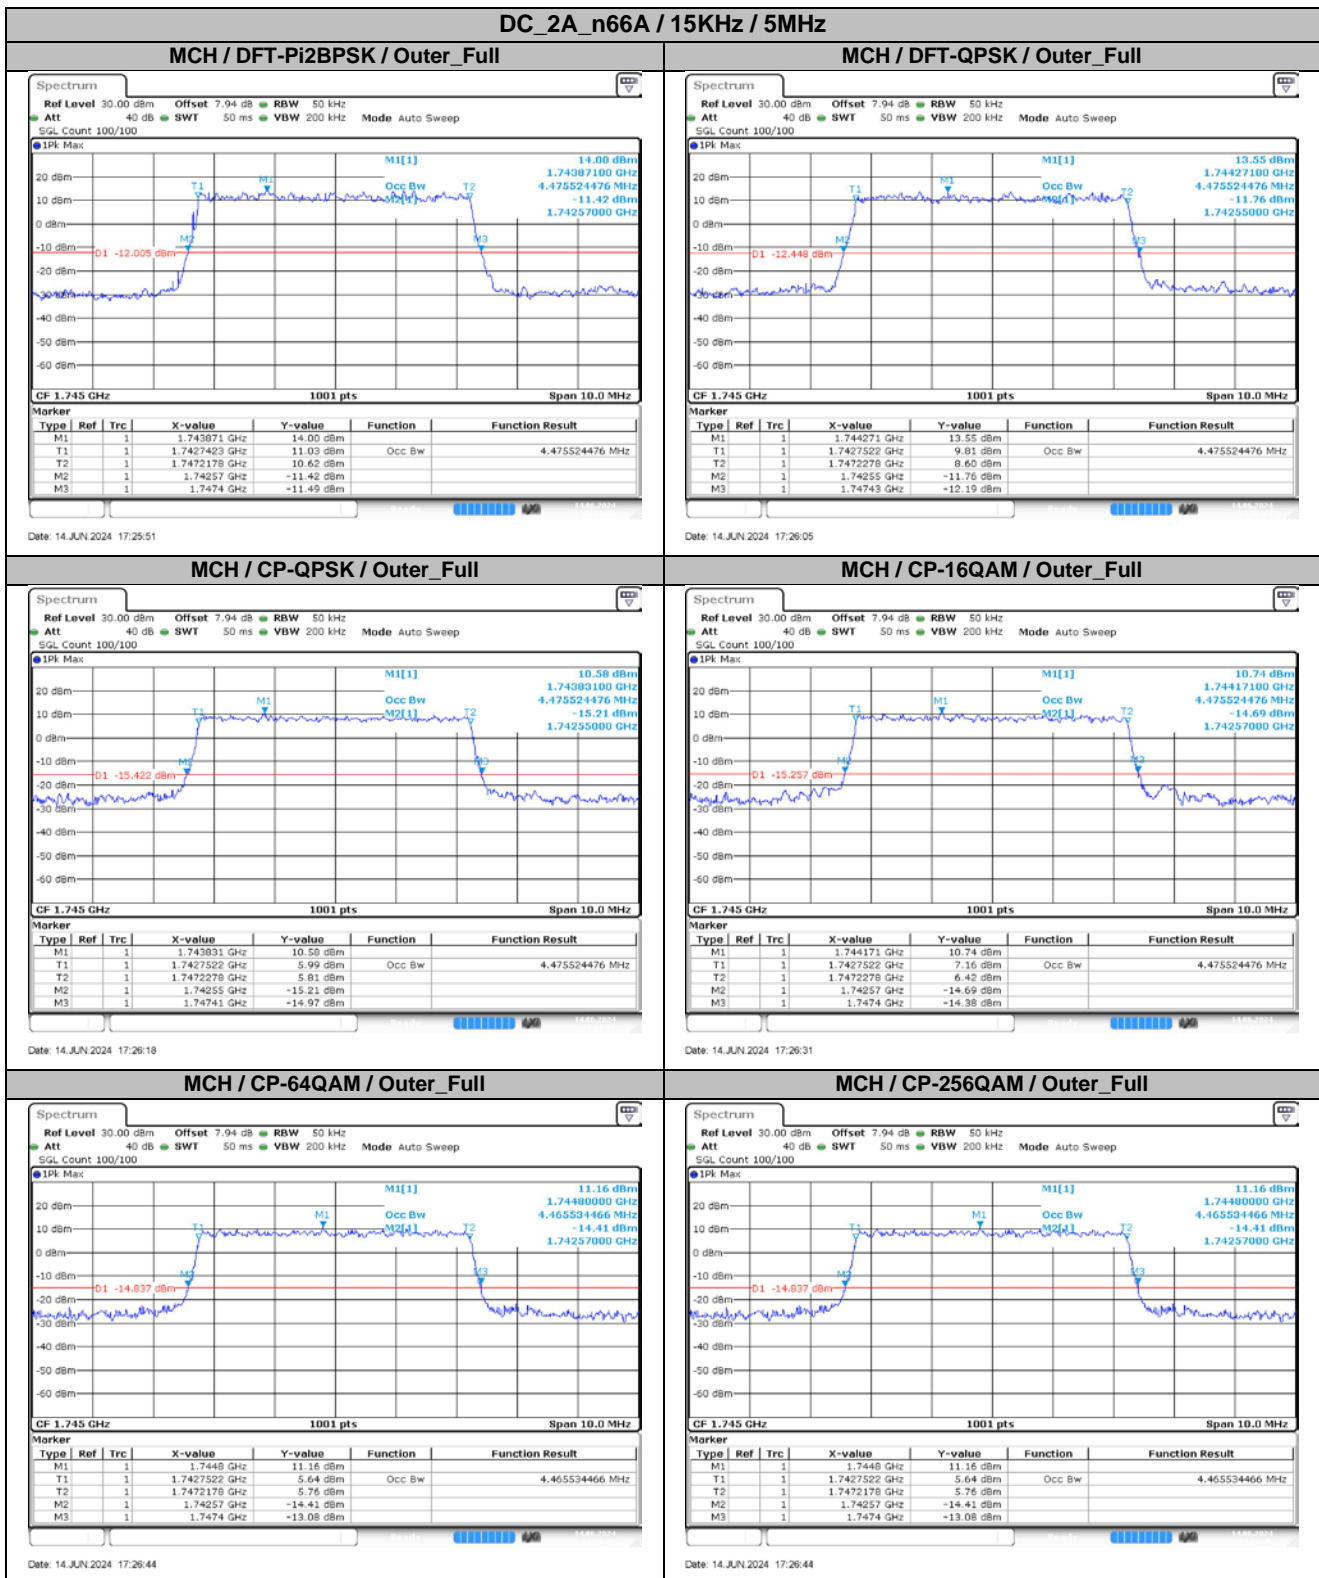

**Appendix
for
DC_2A_n66A
(1710-1780)**

Catalogue

1.	EFFECTIVE ISOTROPIC RADIATED POWER	3
1.1.	TEST RESULTS @ ANT1 (ANTENNA GAIN=-2.17DBI).....	3
2.	PEAK-TO-AVERAGE RATIO	6
2.1.	TEST RESULTS	6
2.2.	TEST PLOTS.....	6
3.	MODULATION CHARACTERISTICS.....	7
3.1.	TEST PLOTS.....	7
4.	99% OCCUPIED BANDWIDTH & 26DB EMISSION BANDWIDTH	9
4.1.	TEST RESULTS	9
4.2.	TEST PLOTS.....	10
5.	CONDUCTED BAND EDGES	19
5.1.	TEST PLOTS.....	19
6.	CONDUCTED SPURIOUS EMISSION.....	31
6.1.	TEST PLOTS.....	31
7.	FREQUENCY STABILITY.....	40
7.1.	TEST RESULTS	40

2. Peak-to-Average Ratio

2.1. Test Results

SCS	Bandwidth	Channel	RB	Result (dB)		Limit (dB)	Verdict
				DFT-Pi2BPSK	DFT-QPSK		
15KHz	45MHz	LCH	Outer_Full	8.02	7.91	13.00	Pass
15KHz	45MHz	MCH	Outer_Full	7.73	8.06	13.00	Pass
15KHz	45MHz	HCH	Outer_Full	7.29	2.23	13.00	Pass

4.2. Test Plots

5. Conducted Band Edges

5.1. Test Plots