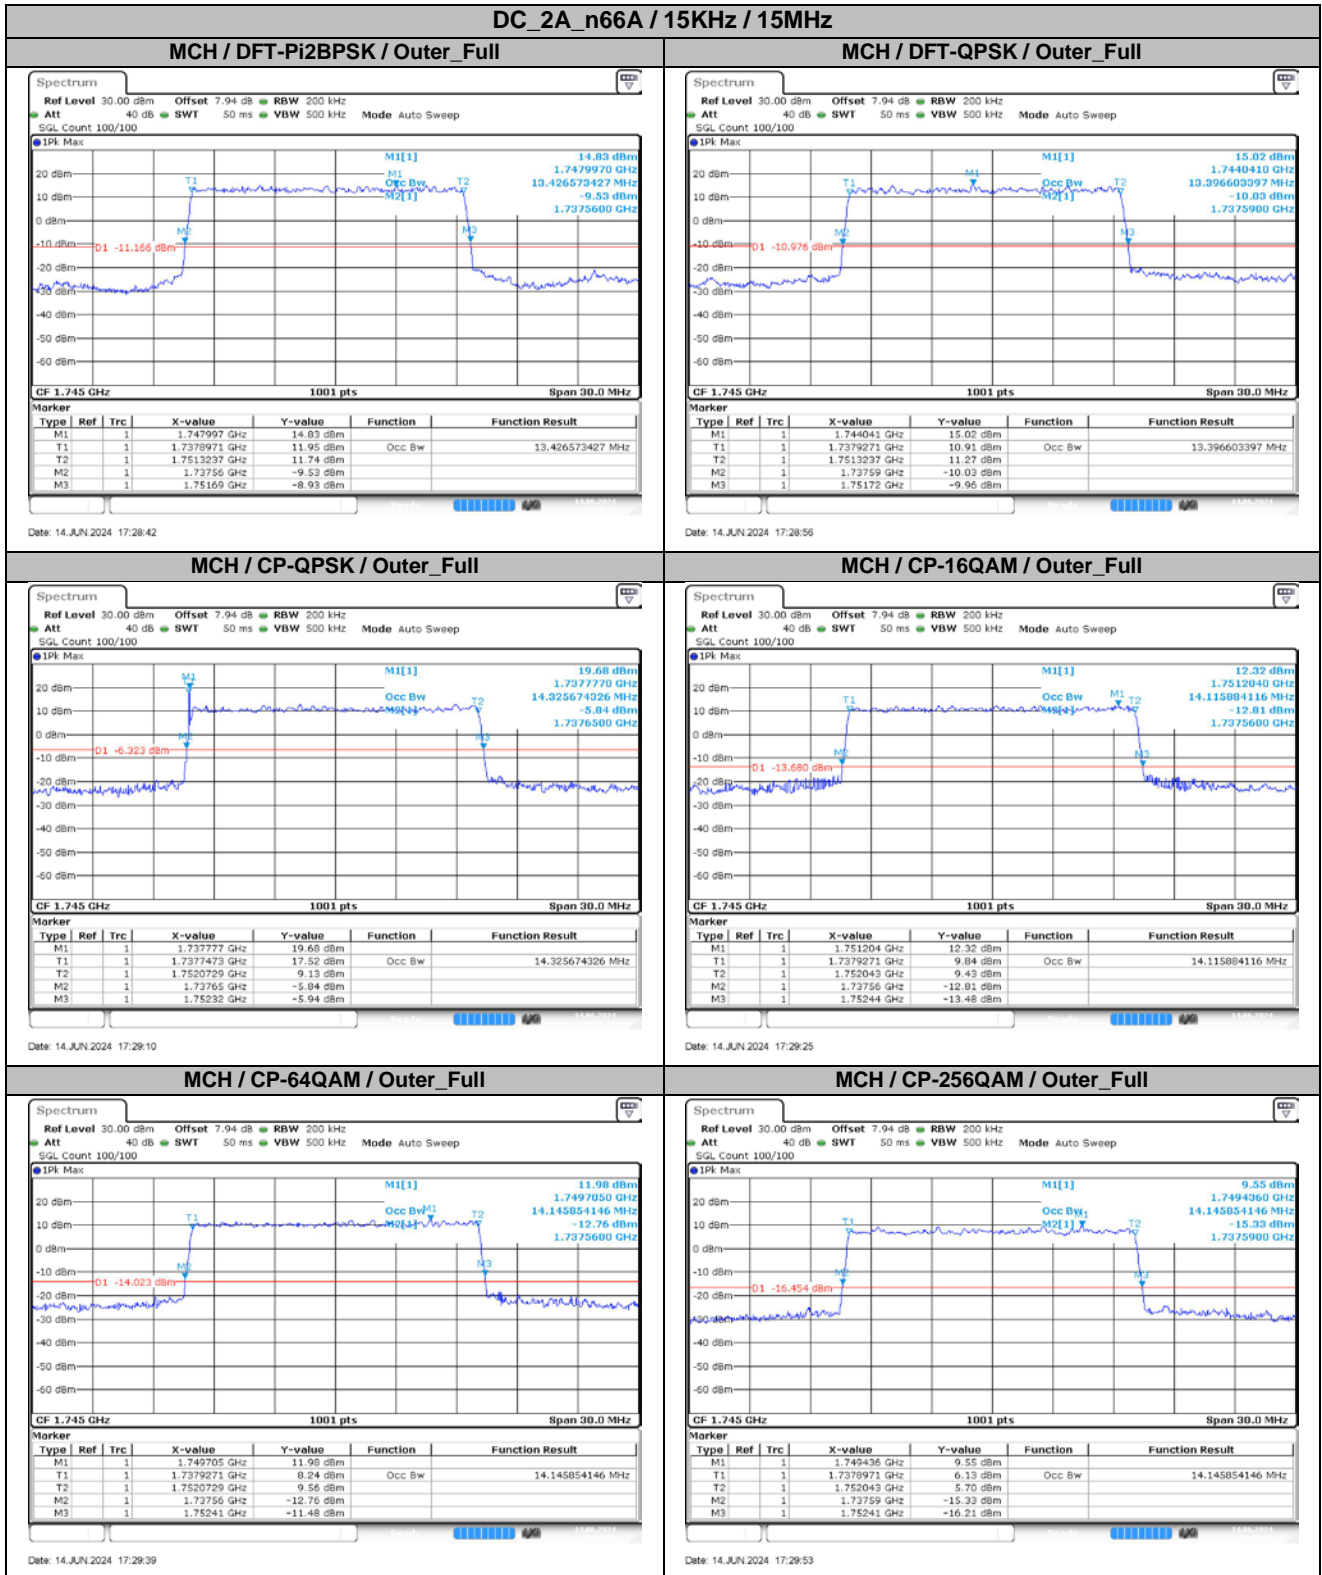

**Appendix
for
DC_2A_n66A
(1710-1780)**

Catalogue

1.	EFFECTIVE ISOTROPIC RADIATED POWER	3
1.1.	TEST RESULTS @ ANT1 (ANTENNA GAIN=-2.17DBI).....	3
2.	PEAK-TO-AVERAGE RATIO	6
2.1.	TEST RESULTS	6
2.2.	TEST PLOTS.....	6
3.	MODULATION CHARACTERISTICS.....	7
3.1.	TEST PLOTS.....	7
4.	99% OCCUPIED BANDWIDTH & 26DB EMISSION BANDWIDTH	9
4.1.	TEST RESULTS	9
4.2.	TEST PLOTS.....	10
5.	CONDUCTED BAND EDGES	19
5.1.	TEST PLOTS.....	19
6.	CONDUCTED SPURIOUS EMISSION.....	31
6.1.	TEST PLOTS.....	31
7.	FREQUENCY STABILITY.....	40
7.1.	TEST RESULTS	40

2. Peak-to-Average Ratio

2.1. Test Results

SCS	Bandwidth	Channel	RB	Result (dB)		Limit (dB)	Verdict
				DFT-Pi2BPSK	DFT-QPSK		
15KHz	45MHz	LCH	Outer_Full	8.02	7.91	13.00	Pass
15KHz	45MHz	MCH	Outer_Full	7.73	8.06	13.00	Pass
15KHz	45MHz	HCH	Outer_Full	7.29	2.23	13.00	Pass

4.2. Test Plots

5. Conducted Band Edges

5.1. Test Plots