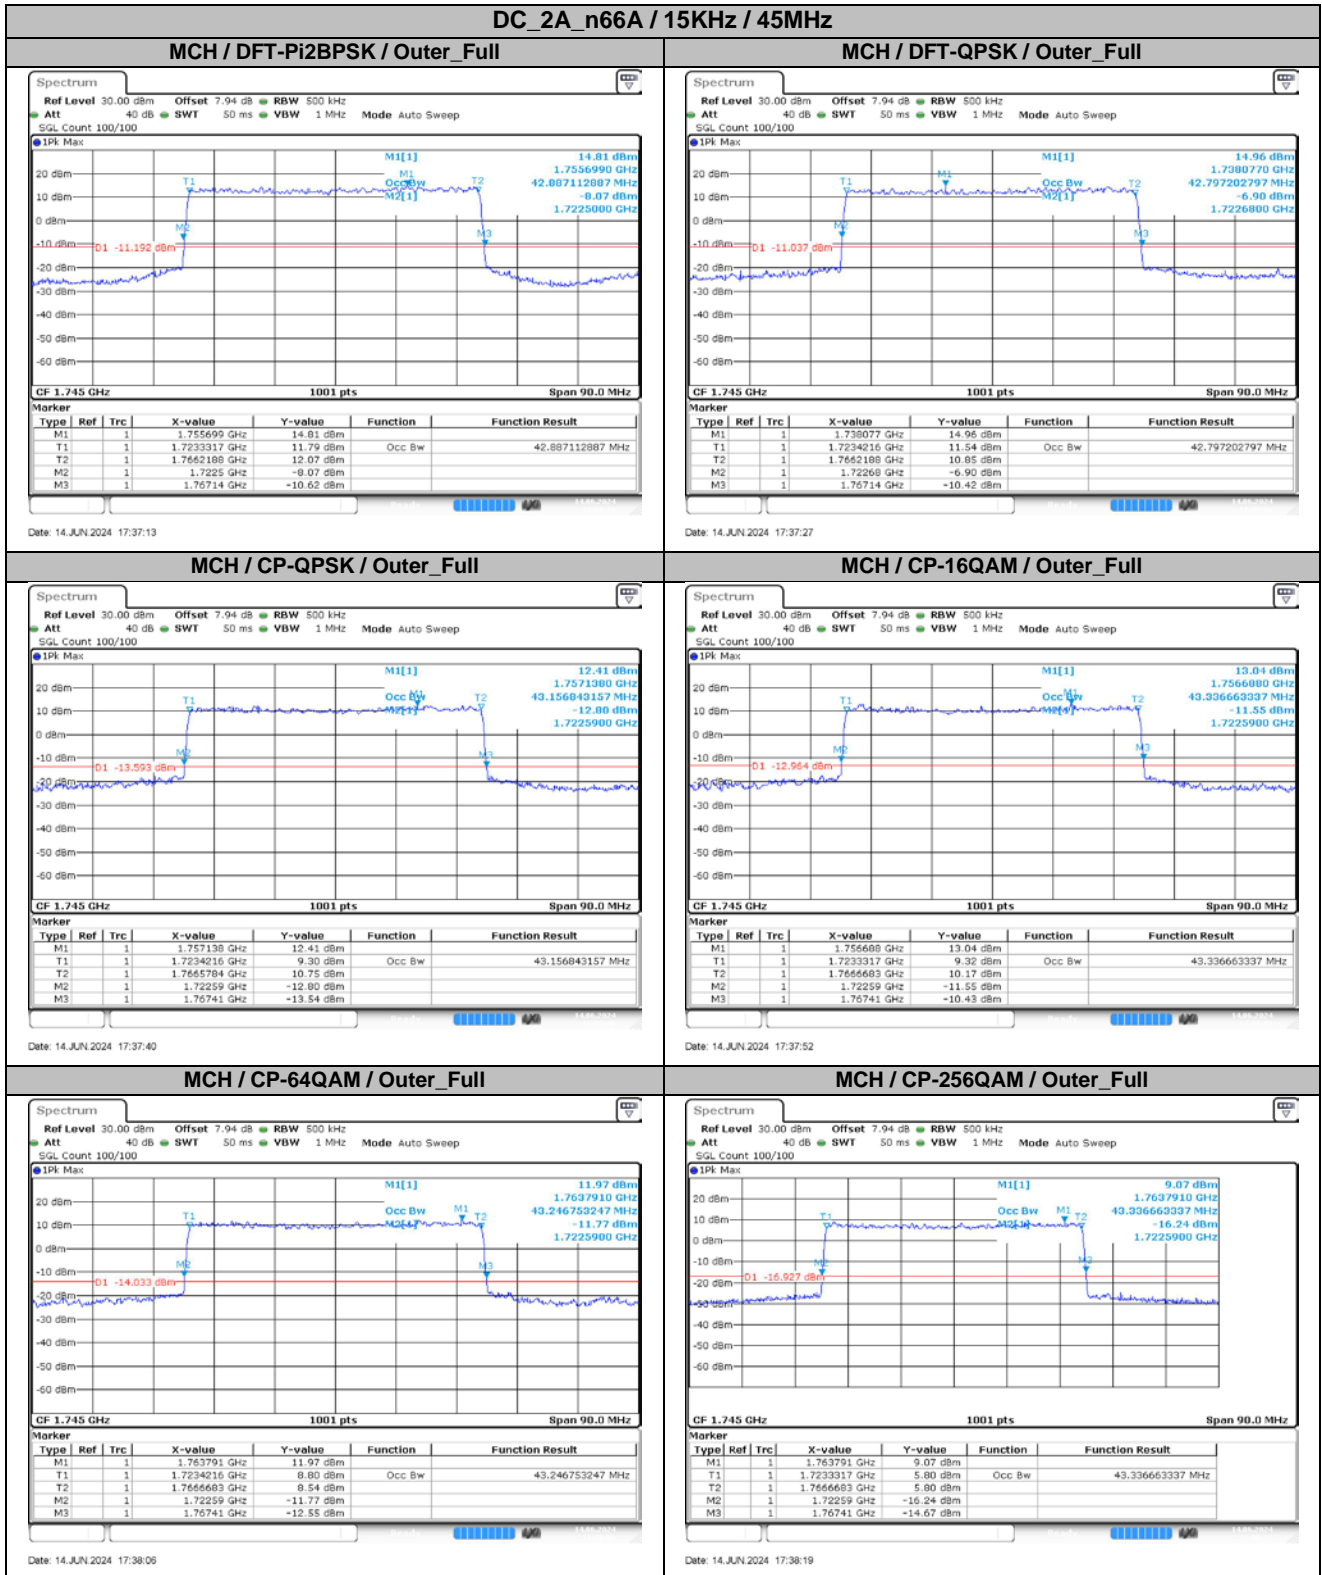

**Appendix
for
DC_2A_n66A
(1710-1780)**

Catalogue

1.	EFFECTIVE ISOTROPIC RADIATED POWER	3
1.1.	TEST RESULTS @ ANT1 (ANTENNA GAIN=-2.17DBI).....	3
2.	PEAK-TO-AVERAGE RATIO	6
2.1.	TEST RESULTS	6
2.2.	TEST PLOTS.....	6
3.	MODULATION CHARACTERISTICS.....	7
3.1.	TEST PLOTS.....	7
4.	99% OCCUPIED BANDWIDTH & 26DB EMISSION BANDWIDTH	9
4.1.	TEST RESULTS	9
4.2.	TEST PLOTS.....	10
5.	CONDUCTED BAND EDGES	19
5.1.	TEST PLOTS.....	19
6.	CONDUCTED SPURIOUS EMISSION.....	31
6.1.	TEST PLOTS.....	31
7.	FREQUENCY STABILITY.....	40
7.1.	TEST RESULTS	40

2. Peak-to-Average Ratio

2.1. Test Results

SCS	Bandwidth	Channel	RB	Result (dB)		Limit (dB)	Verdict
				DFT-Pi2BPSK	DFT-QPSK		
15KHz	45MHz	LCH	Outer_Full	8.02	7.91	13.00	Pass
15KHz	45MHz	MCH	Outer_Full	7.73	8.06	13.00	Pass
15KHz	45MHz	HCH	Outer_Full	7.29	2.23	13.00	Pass

4.2. Test Plots

5. Conducted Band Edges

5.1. Test Plots