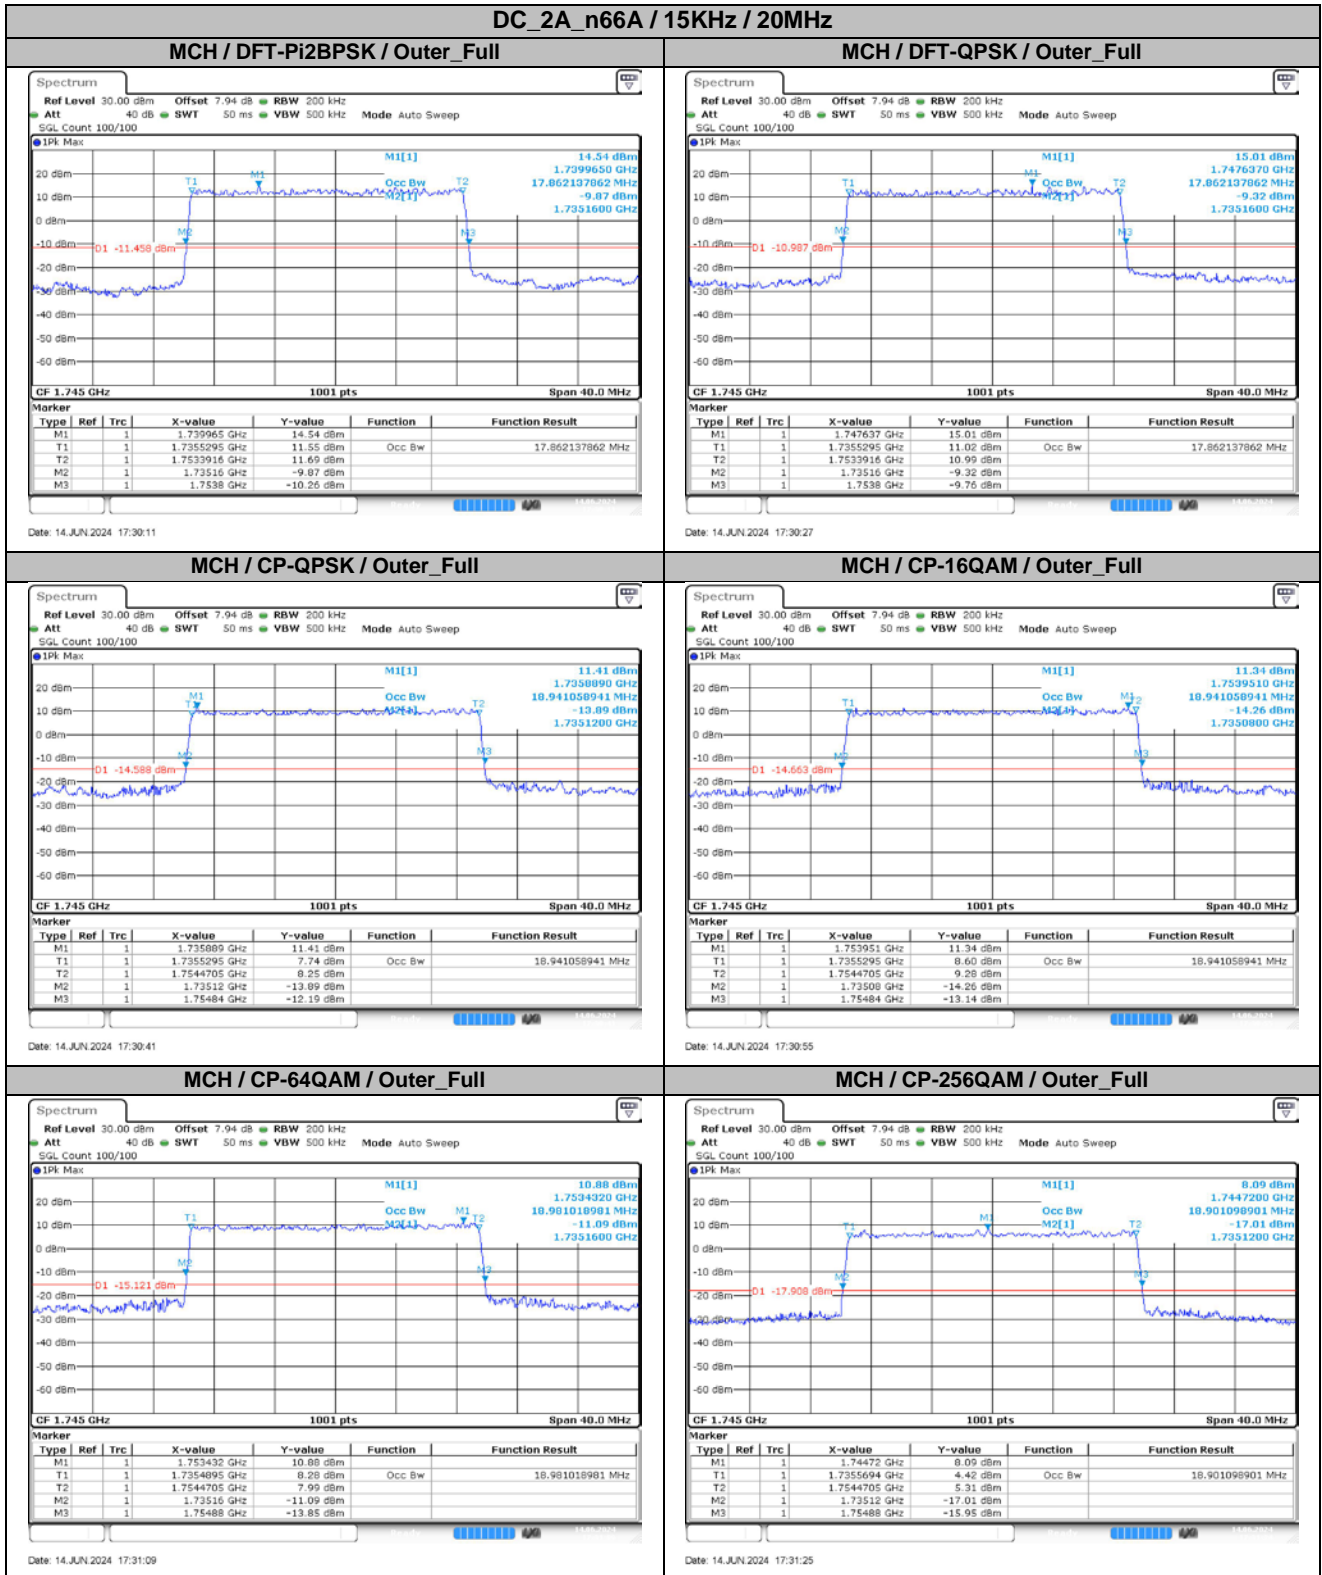

**Appendix
for
DC_2A_n66A
(1710-1780)**

Catalogue

1.	EFFECTIVE ISOTROPIC RADIATED POWER	3
1.1.	TEST RESULTS @ ANT1 (ANTENNA GAIN=-2.17DBI).....	3
2.	PEAK-TO-AVERAGE RATIO	6
2.1.	TEST RESULTS	6
2.2.	TEST PLOTS.....	6
3.	MODULATION CHARACTERISTICS.....	7
3.1.	TEST PLOTS.....	7
4.	99% OCCUPIED BANDWIDTH & 26DB EMISSION BANDWIDTH	9
4.1.	TEST RESULTS	9
4.2.	TEST PLOTS.....	10
5.	CONDUCTED BAND EDGES	19
5.1.	TEST PLOTS.....	19
6.	CONDUCTED SPURIOUS EMISSION.....	31
6.1.	TEST PLOTS.....	31
7.	FREQUENCY STABILITY.....	40
7.1.	TEST RESULTS	40

2. Peak-to-Average Ratio

2.1. Test Results

SCS	Bandwidth	Channel	RB	Result (dB)		Limit (dB)	Verdict
				DFT-Pi2BPSK	DFT-QPSK		
15KHz	45MHz	LCH	Outer_Full	8.02	7.91	13.00	Pass
15KHz	45MHz	MCH	Outer_Full	7.73	8.06	13.00	Pass
15KHz	45MHz	HCH	Outer_Full	7.29	2.23	13.00	Pass

4.2. Test Plots

5. Conducted Band Edges

5.1. Test Plots