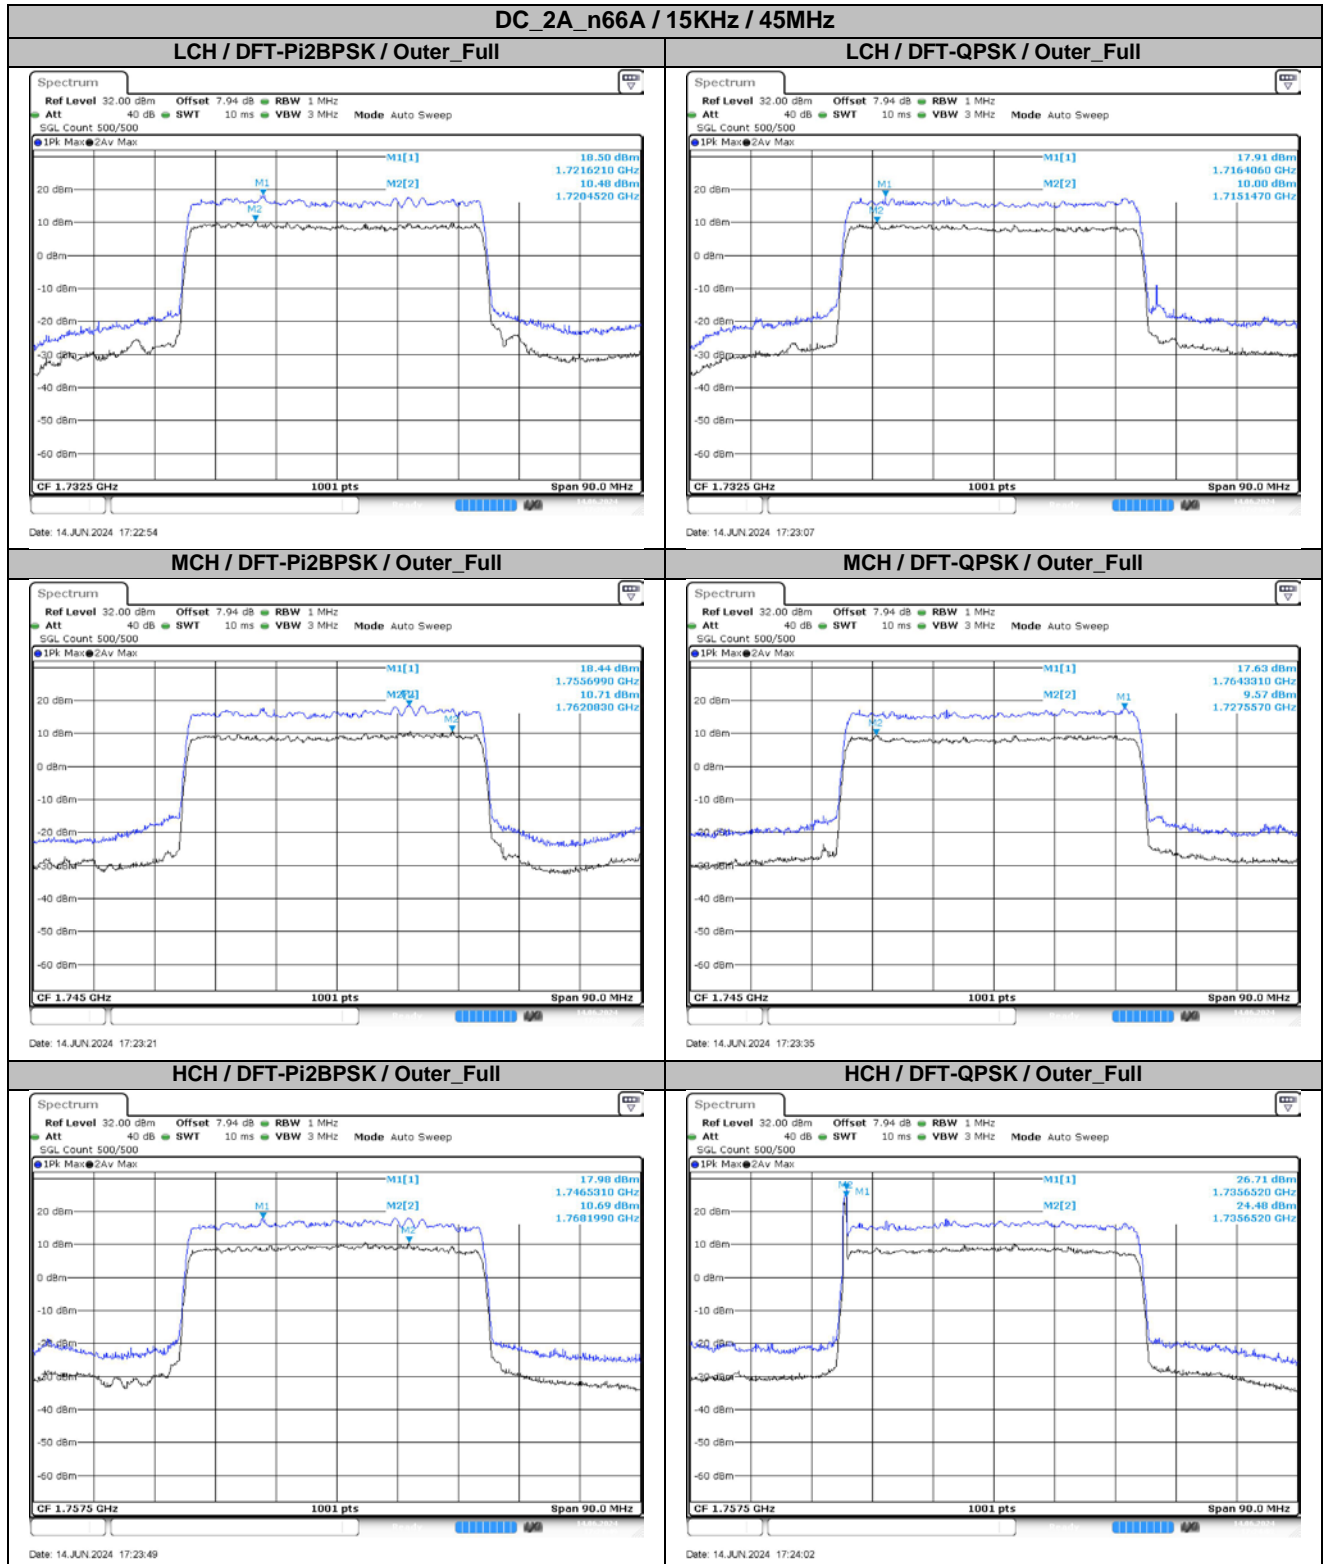

2. Peak-to-Average Ratio

2.1. Test Results

SCS	Bandwidth	Channel	RB	Result (dB)		Limit (dB)	Verdict
				DFT-Pi2BPSK	DFT-QPSK		
15KHz	45MHz	LCH	Outer_Full	8.02	7.91	13.00	Pass
15KHz	45MHz	MCH	Outer_Full	7.73	8.06	13.00	Pass
15KHz	45MHz	HCH	Outer_Full	7.29	2.23	13.00	Pass

2.2. Test Plots