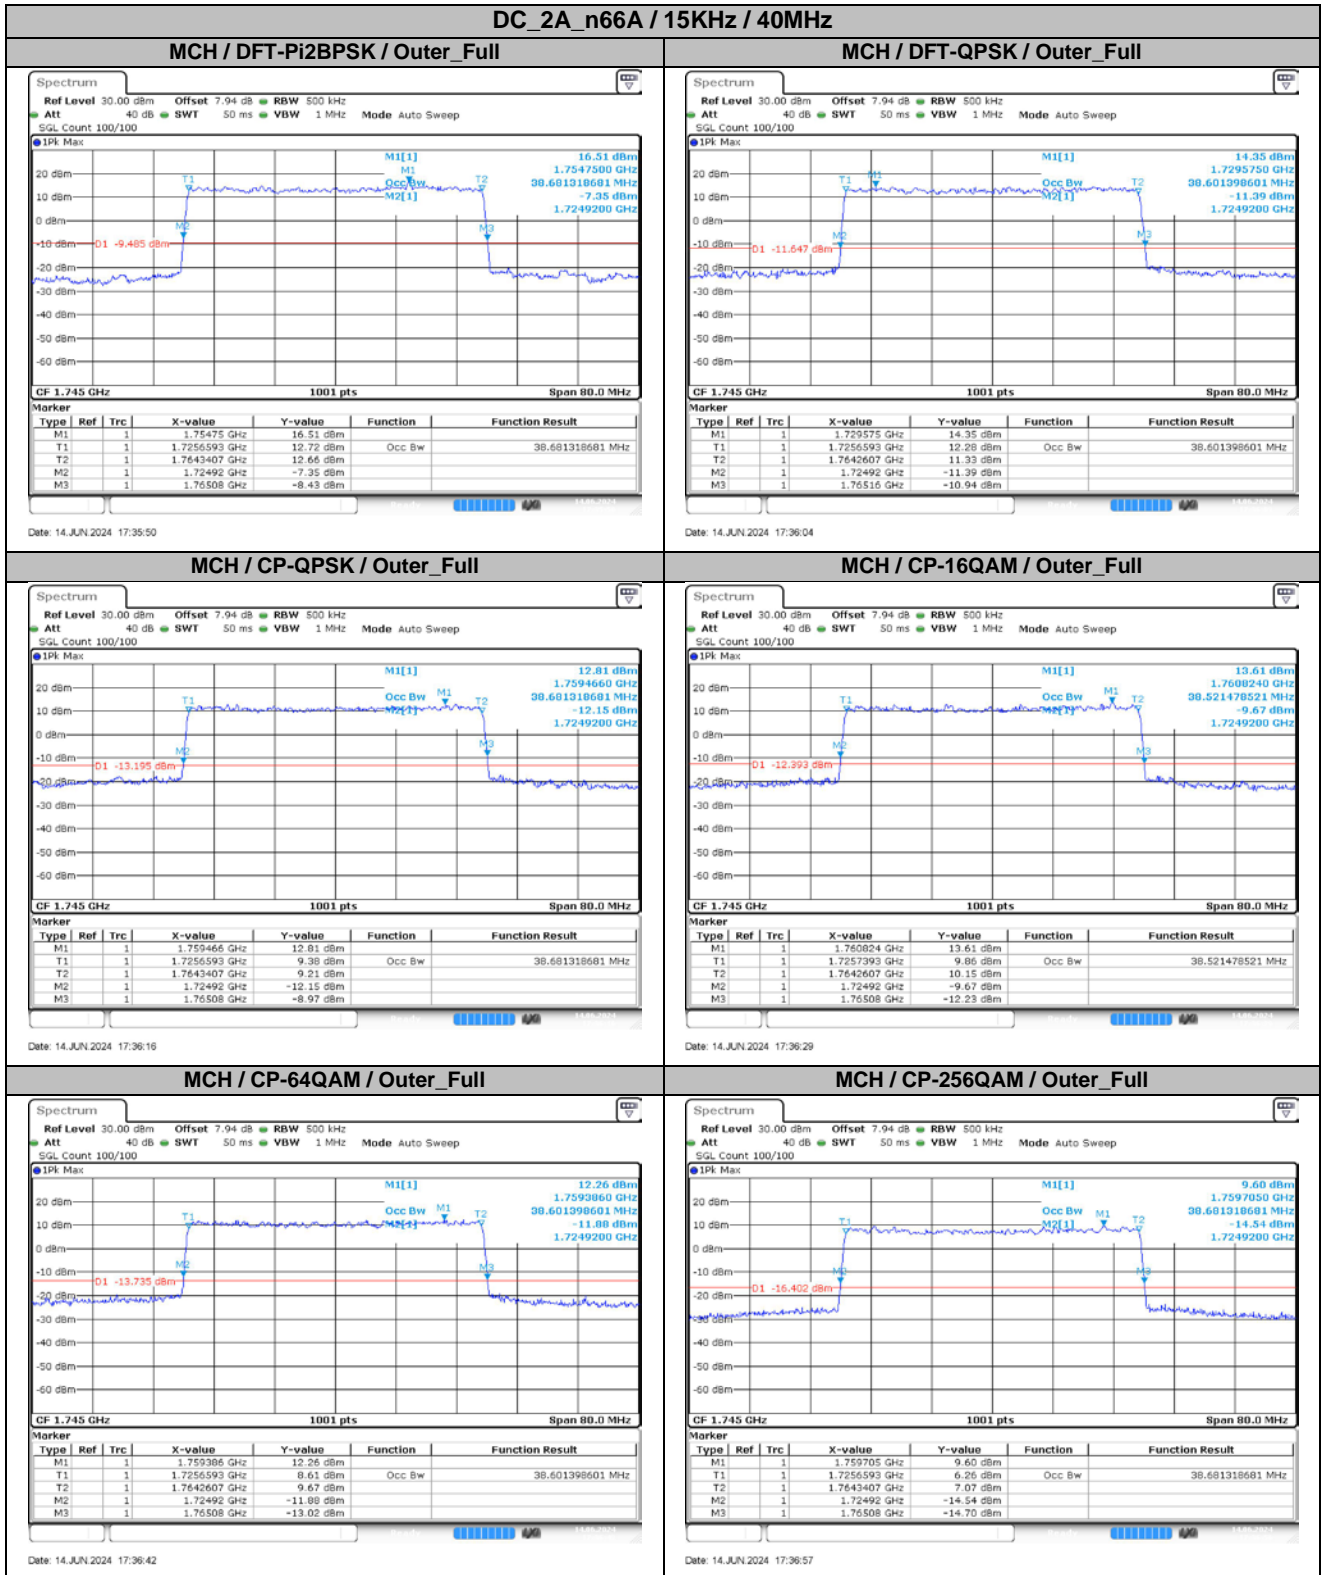

**Appendix
for
DC_2A_n66A
(1710-1780)**

Catalogue

1.	EFFECTIVE ISOTROPIC RADIATED POWER	3
1.1.	TEST RESULTS @ ANT1 (ANTENNA GAIN=-2.17DBI).....	3
2.	PEAK-TO-AVERAGE RATIO	6
2.1.	TEST RESULTS	6
2.2.	TEST PLOTS.....	6
3.	MODULATION CHARACTERISTICS.....	7
3.1.	TEST PLOTS.....	7
4.	99% OCCUPIED BANDWIDTH & 26DB EMISSION BANDWIDTH	9
4.1.	TEST RESULTS	9
4.2.	TEST PLOTS.....	10
5.	CONDUCTED BAND EDGES	19
5.1.	TEST PLOTS.....	19
6.	CONDUCTED SPURIOUS EMISSION.....	31
6.1.	TEST PLOTS.....	31
7.	FREQUENCY STABILITY.....	40
7.1.	TEST RESULTS	40

2. Peak-to-Average Ratio

2.1. Test Results

SCS	Bandwidth	Channel	RB	Result (dB)		Limit (dB)	Verdict
				DFT-Pi2BPSK	DFT-QPSK		
15KHz	45MHz	LCH	Outer_Full	8.02	7.91	13.00	Pass
15KHz	45MHz	MCH	Outer_Full	7.73	8.06	13.00	Pass
15KHz	45MHz	HCH	Outer_Full	7.29	2.23	13.00	Pass

4.2. Test Plots

5. Conducted Band Edges

5.1. Test Plots