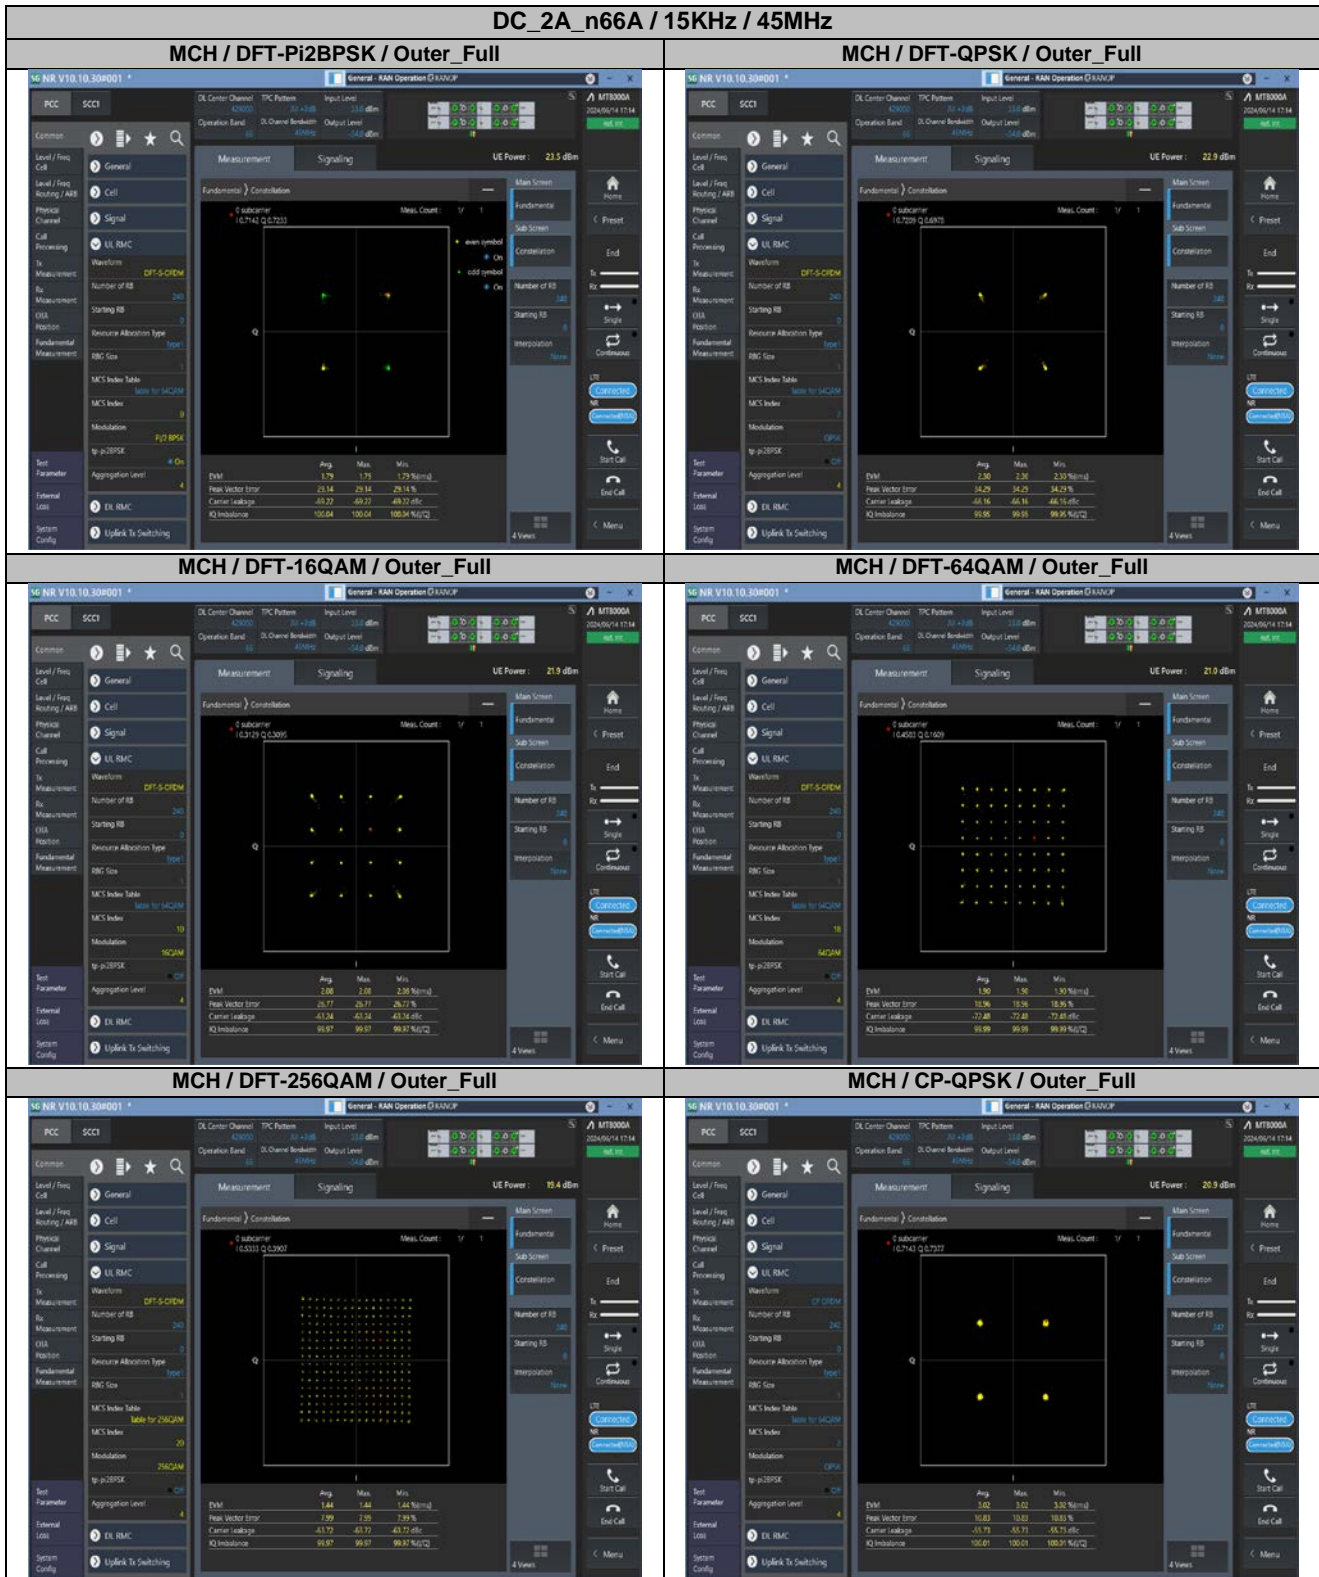

3. Modulation Characteristics

3.1. Test Plots