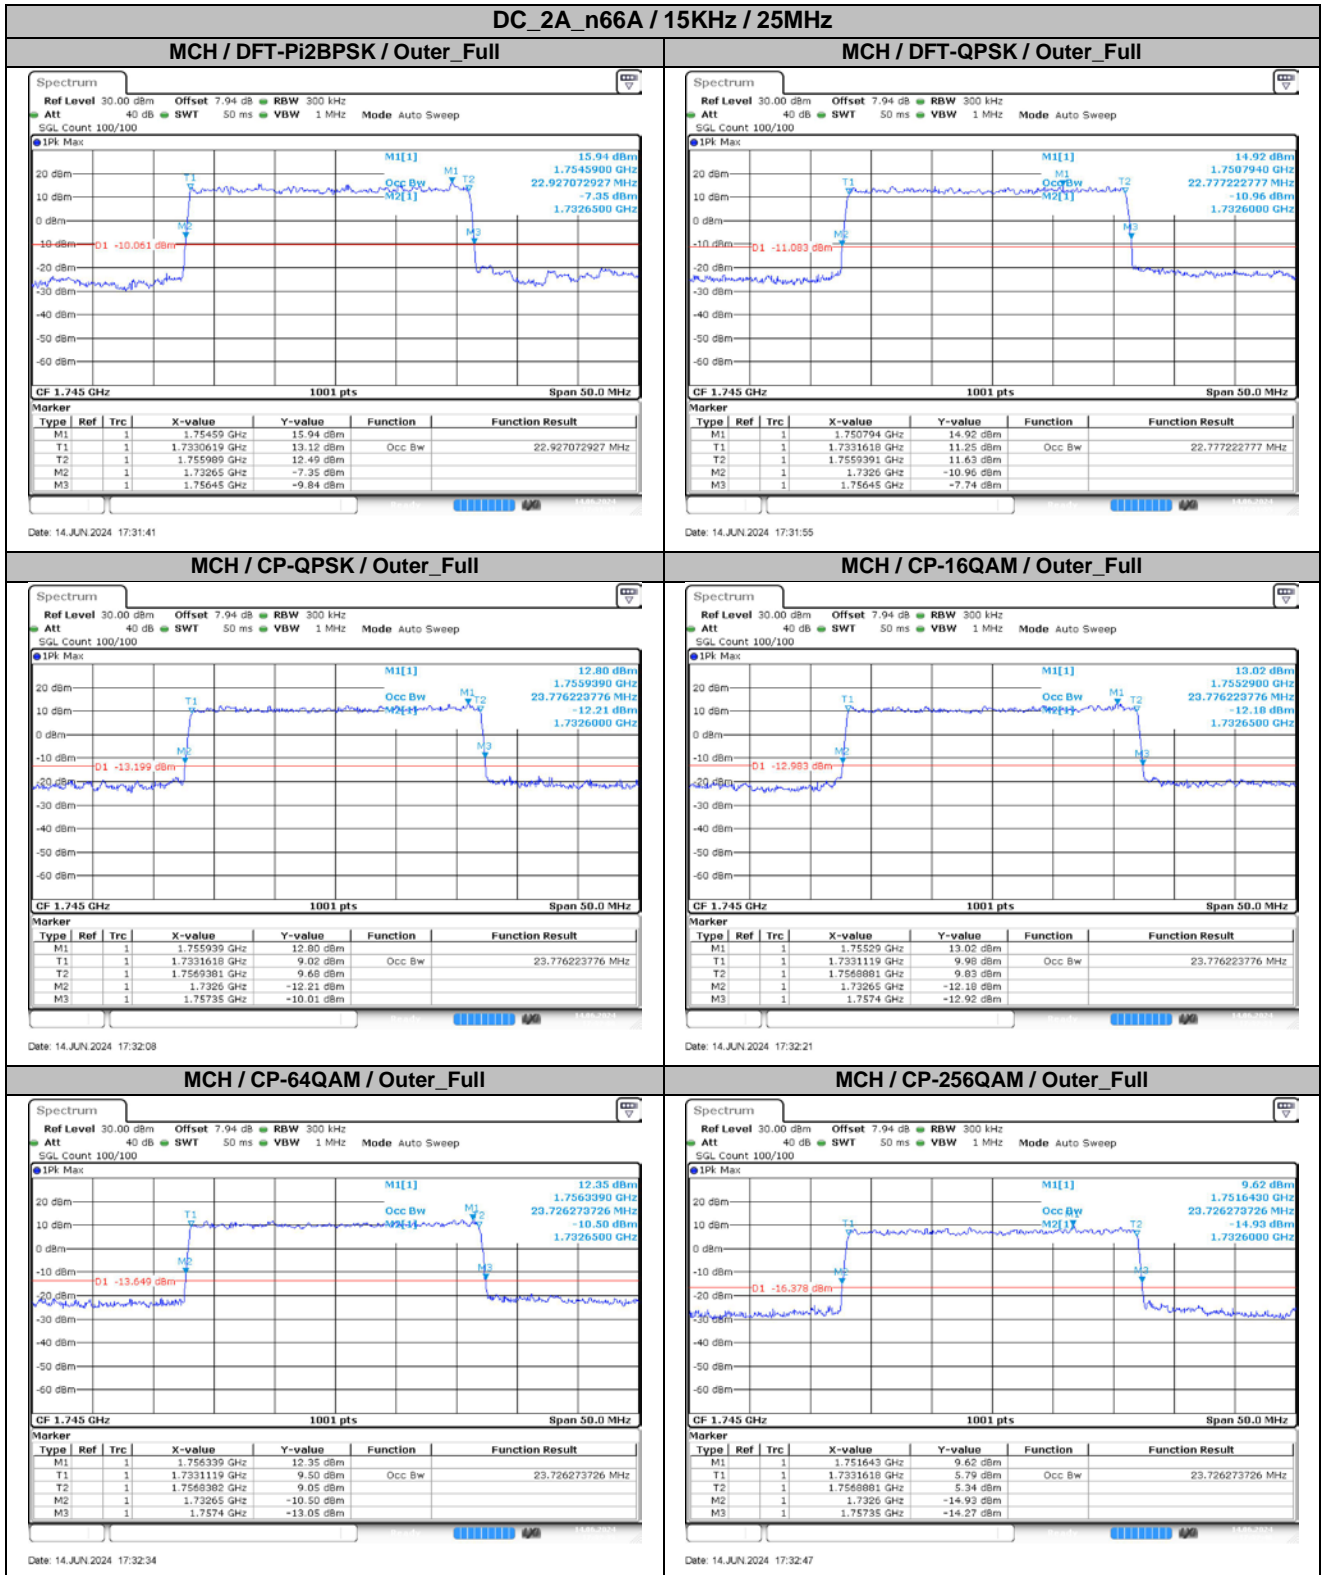

**Appendix
for
DC_2A_n66A
(1710-1780)**

Catalogue

1.	EFFECTIVE ISOTROPIC RADIATED POWER	3
1.1.	TEST RESULTS @ ANT1 (ANTENNA GAIN=-2.17DBI).....	3
2.	PEAK-TO-AVERAGE RATIO	6
2.1.	TEST RESULTS	6
2.2.	TEST PLOTS.....	6
3.	MODULATION CHARACTERISTICS.....	7
3.1.	TEST PLOTS.....	7
4.	99% OCCUPIED BANDWIDTH & 26DB EMISSION BANDWIDTH	9
4.1.	TEST RESULTS	9
4.2.	TEST PLOTS.....	10
5.	CONDUCTED BAND EDGES	19
5.1.	TEST PLOTS.....	19
6.	CONDUCTED SPURIOUS EMISSION.....	31
6.1.	TEST PLOTS.....	31
7.	FREQUENCY STABILITY.....	40
7.1.	TEST RESULTS	40

2. Peak-to-Average Ratio

2.1. Test Results

SCS	Bandwidth	Channel	RB	Result (dB)		Limit (dB)	Verdict
				DFT-Pi2BPSK	DFT-QPSK		
15KHz	45MHz	LCH	Outer_Full	8.02	7.91	13.00	Pass
15KHz	45MHz	MCH	Outer_Full	7.73	8.06	13.00	Pass
15KHz	45MHz	HCH	Outer_Full	7.29	2.23	13.00	Pass

4.2. Test Plots

5. Conducted Band Edges

5.1. Test Plots