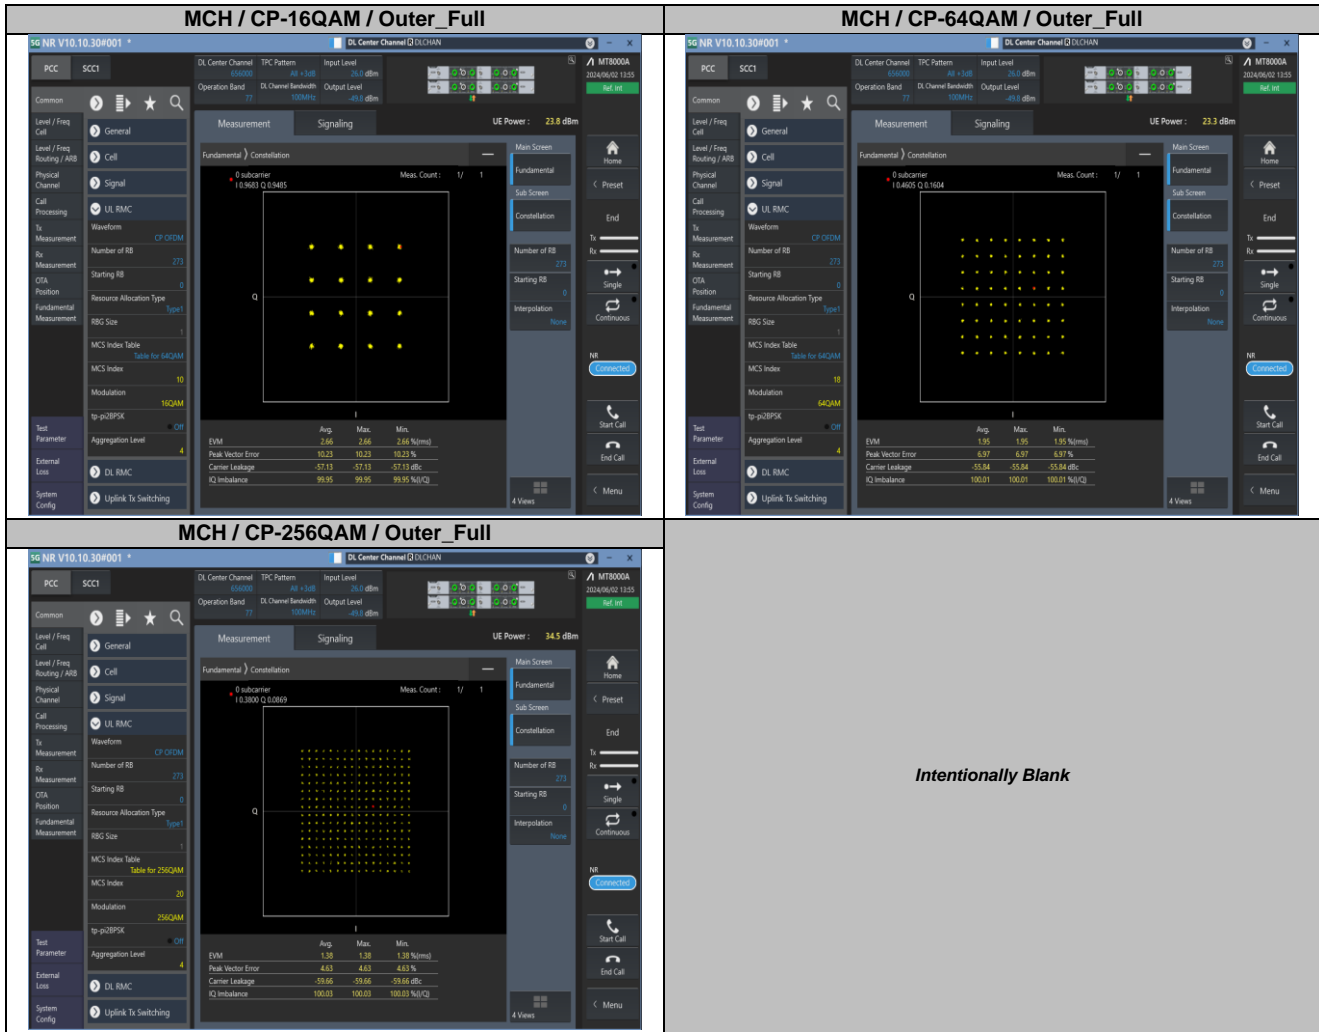

4. 99% Occupied Bandwidth & 26dB Emission Bandwidth

4.1. Test Results

SCS	Bandwidth	Modulation	RB	99% Occupied Bandwidth (MHz)	26dB Emission Bandwidth (MHz)	Verdict
30KHz	10MHz	DFT-Pi2BPSK	Outer_Full	8.59	9.24	Pass
30KHz	10MHz	DFT-QPSK	Outer_Full	8.59	9.30	Pass
30KHz	10MHz	CP-QPSK	Outer_Full	8.59	9.34	Pass
30KHz	10MHz	CP-16QAM	Outer_Full	8.59	9.34	Pass
30KHz	10MHz	CP-64QAM	Outer_Full	8.57	9.34	Pass
30KHz	10MHz	CP-256QAM	Outer_Full	8.61	9.38	Pass
30KHz	15MHz	DFT-Pi2BPSK	Outer_Full	12.89	13.83	Pass
30KHz	15MHz	DFT-QPSK	Outer_Full	12.89	13.71	Pass
30KHz	15MHz	CP-QPSK	Outer_Full	13.61	14.55	Pass
30KHz	15MHz	CP-16QAM	Outer_Full	13.61	14.49	Pass
30KHz	15MHz	CP-64QAM	Outer_Full	13.58	14.43	Pass
30KHz	15MHz	CP-256QAM	Outer_Full	13.58	14.37	Pass
30KHz	20MHz	DFT-Pi2BPSK	Outer_Full	17.82	18.80	Pass
30KHz	20MHz	DFT-QPSK	Outer_Full	17.90	18.80	Pass
30KHz	20MHz	CP-QPSK	Outer_Full	18.18	19.12	Pass
30KHz	20MHz	CP-16QAM	Outer_Full	18.18	19.20	Pass
30KHz	20MHz	CP-64QAM	Outer_Full	18.22	19.12	Pass
30KHz	20MHz	CP-256QAM	Outer_Full	18.18	19.16	Pass
30KHz	25MHz	DFT-Pi2BPSK	Outer_Full	22.88	24.00	Pass
30KHz	25MHz	DFT-QPSK	Outer_Full	22.88	23.95	Pass
30KHz	25MHz	CP-QPSK	Outer_Full	23.23	24.45	Pass