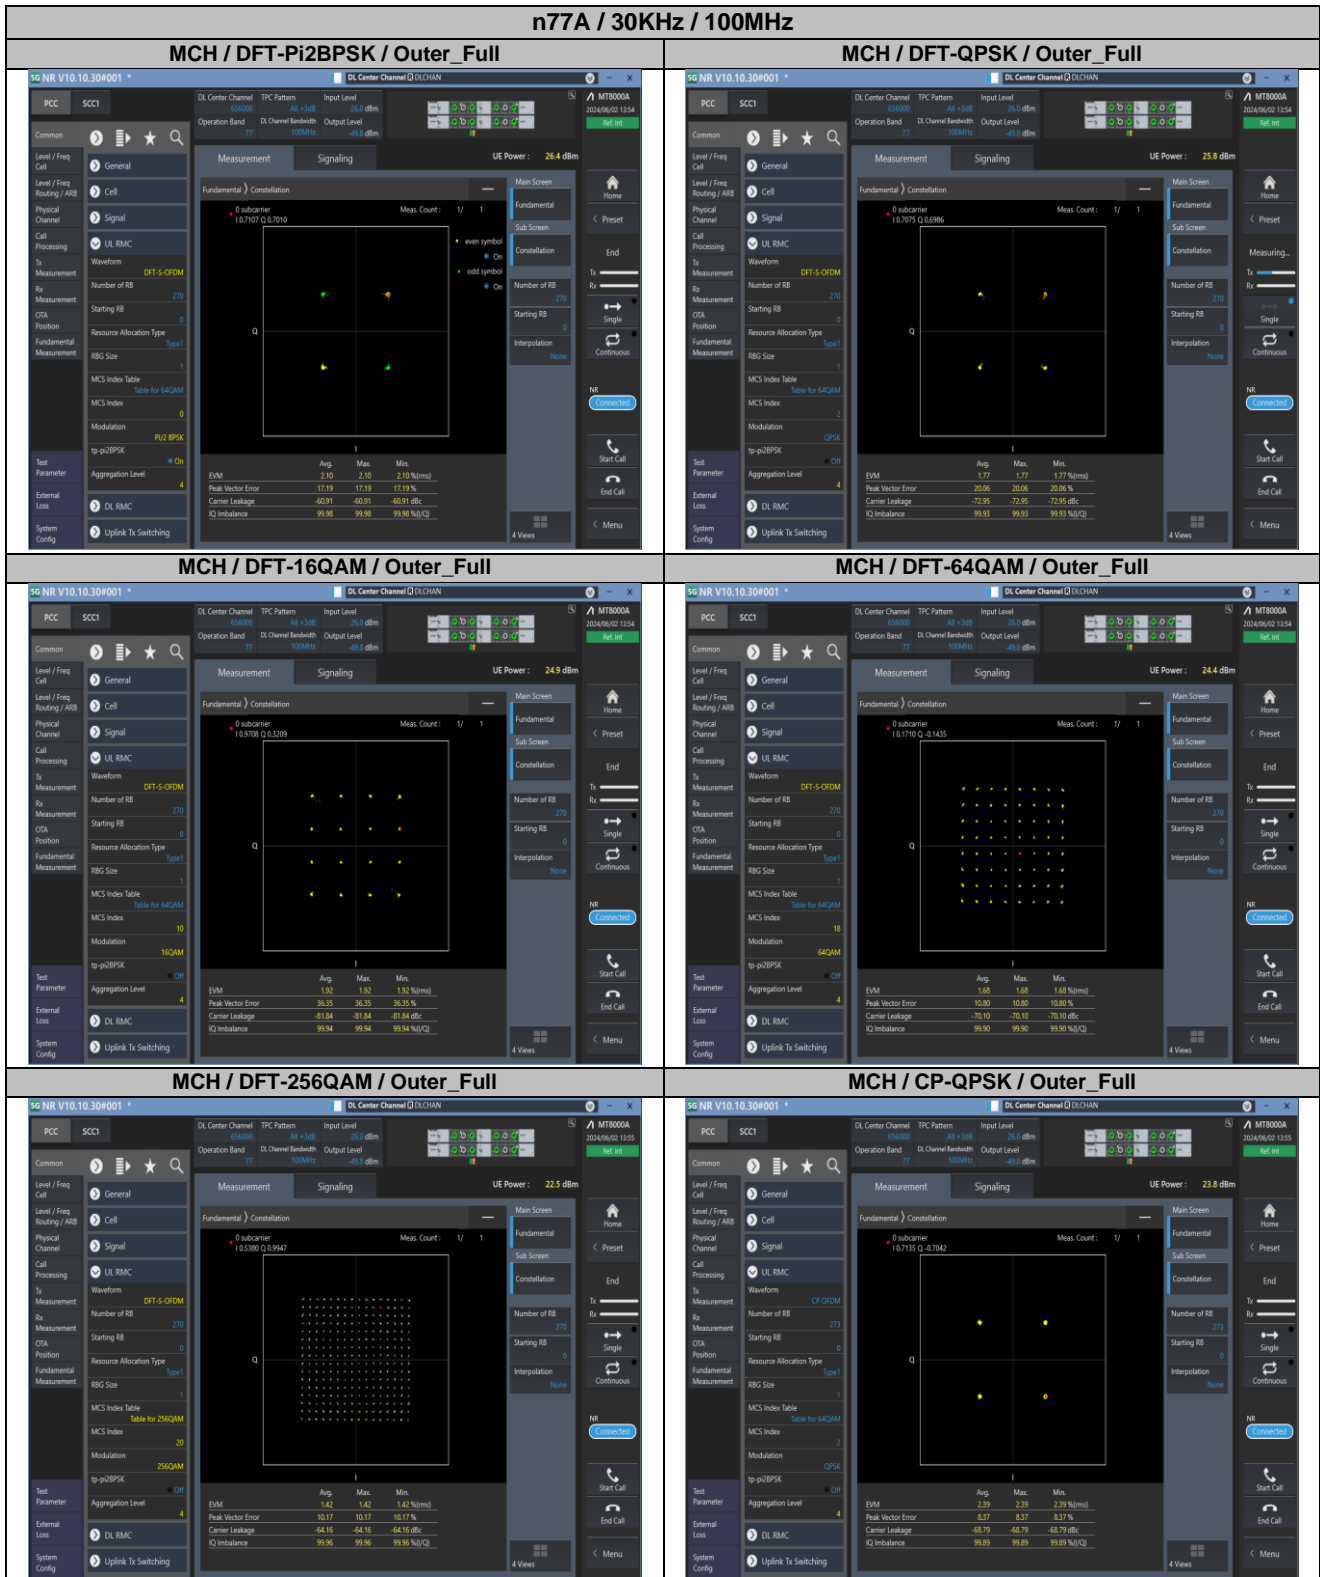

### 2.1. Test Results

SCS	Bandwidth	Channel	RB	Result (dB)		Limit (dB)	Verdict
				DFT-Pi2BPSK	DFT-QPSK		
30KHz	100MHz	LCH	Outer_Full	7.87	8.95	13.00	Pass
30KHz	100MHz	MCH	Outer_Full	7.85	8.43	13.00	Pass
30KHz	100MHz	HCH	Outer_Full	8.57	9.42	13.00	Pass

### 2.2. Test Plots

#### 3.1. Test Plots