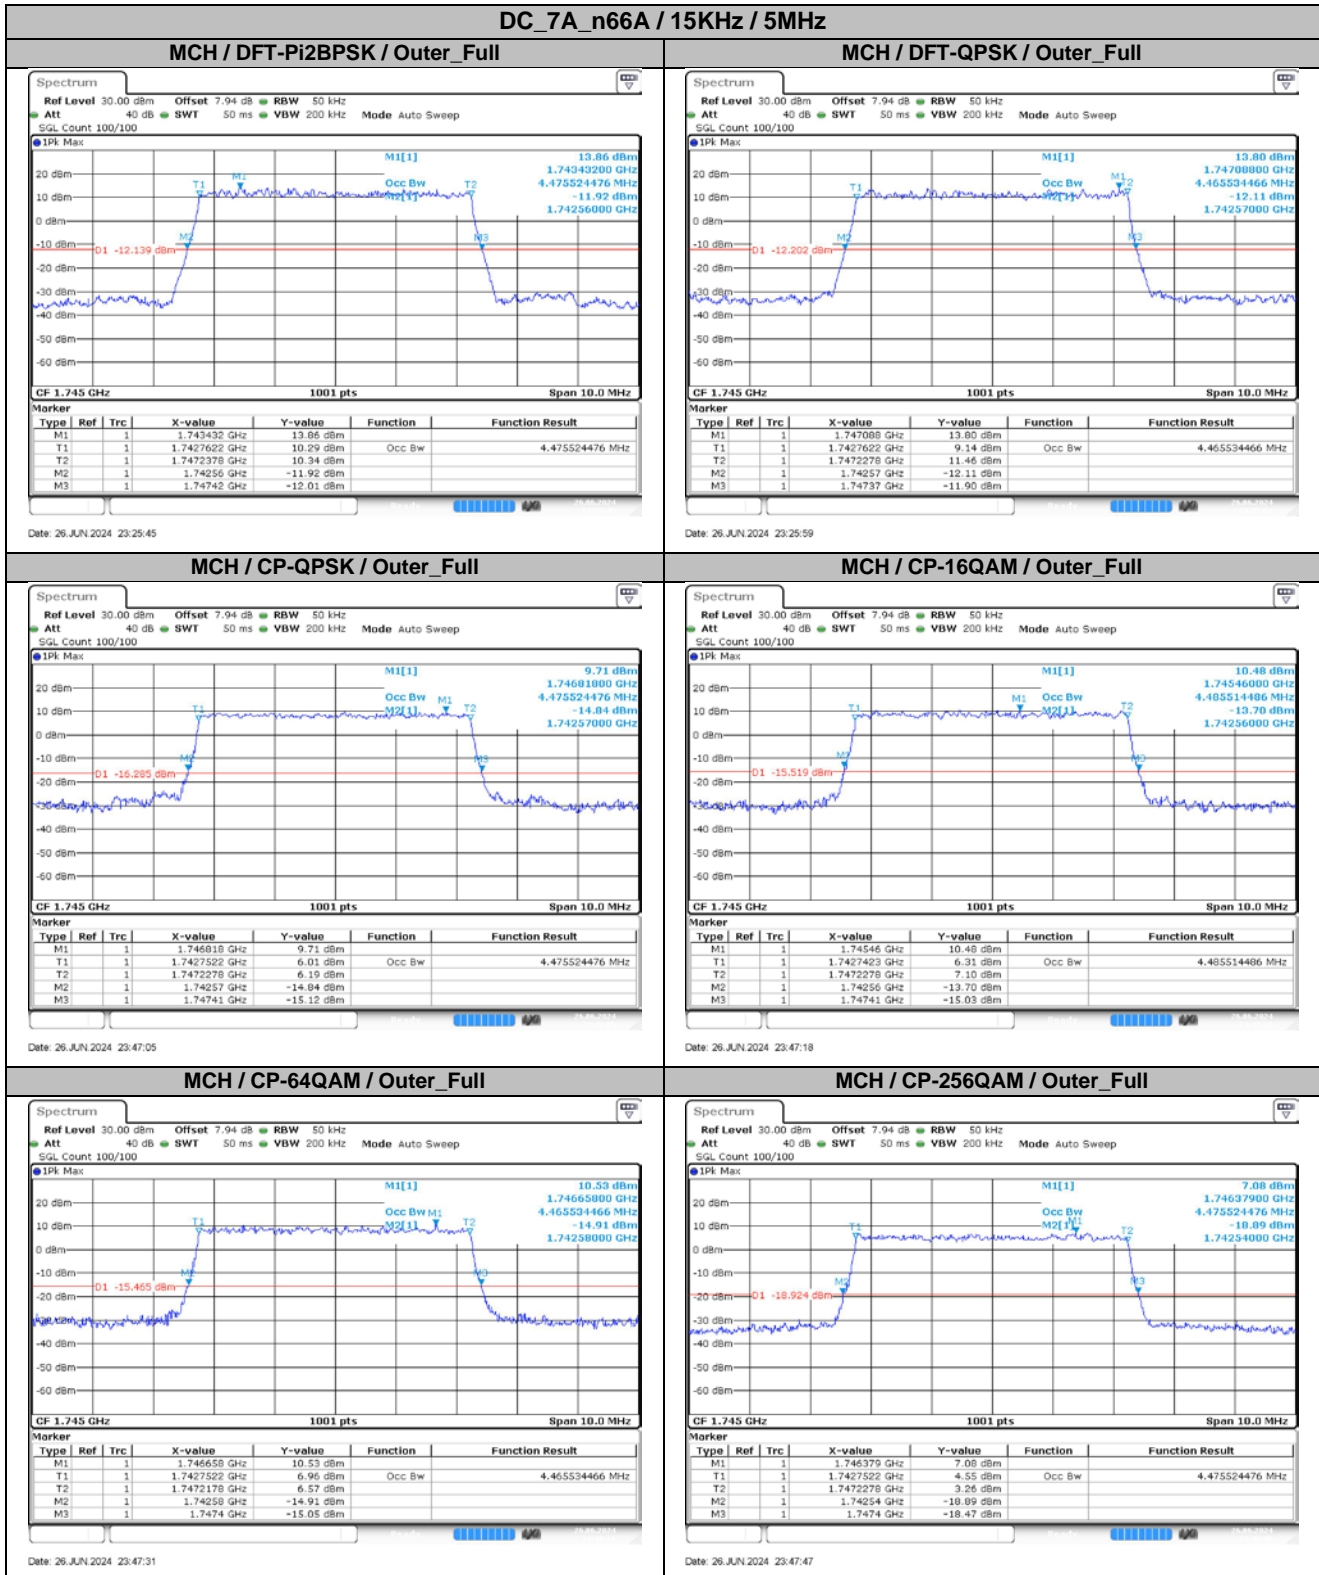

**Appendix
for
DC_7A_n66A
(1710-1780)**

Catalogue

1.	EFFECTIVE ISOTROPIC RADIATED POWER	3
1.1.	TEST RESULTS @ ANT1 (ANTENNA GAIN=-2.17DBI).....	3
2.	PEAK-TO-AVERAGE RATIO	6
2.1.	TEST RESULTS	6
2.2.	TEST PLOTS.....	6
3.	MODULATION CHARACTERISTICS.....	7
3.1.	TEST PLOTS.....	7
4.	99% OCCUPIED BANDWIDTH & 26DB EMISSION BANDWIDTH	9
4.1.	TEST RESULTS	9
4.2.	TEST PLOTS.....	10
5.	CONDUCTED BAND EDGES	19
5.1.	TEST PLOTS.....	19
6.	CONDUCTED SPURIOUS EMISSION.....	31
6.1.	TEST PLOTS.....	31
7.	FREQUENCY STABILITY.....	40
7.1.	TEST RESULTS	40

2. Peak-to-Average Ratio

2.1. Test Results

SCS	Bandwidth	Channel	RB	Result (dB)		Limit (dB)	Verdict
				DFT-Pi2BPSK	DFT-QPSK		
15KHz	45MHz	LCH	Outer_Full	8.02	7.92	13.00	Pass
15KHz	45MHz	MCH	Outer_Full	8.66	2.11	13.00	Pass
15KHz	45MHz	HCH	Outer_Full	8.64	7.43	13.00	Pass

4.2. Test Plots

DC_7A_n66A / 15KHz / 35MHz

5. Conducted Band Edges

5.1. Test Plots