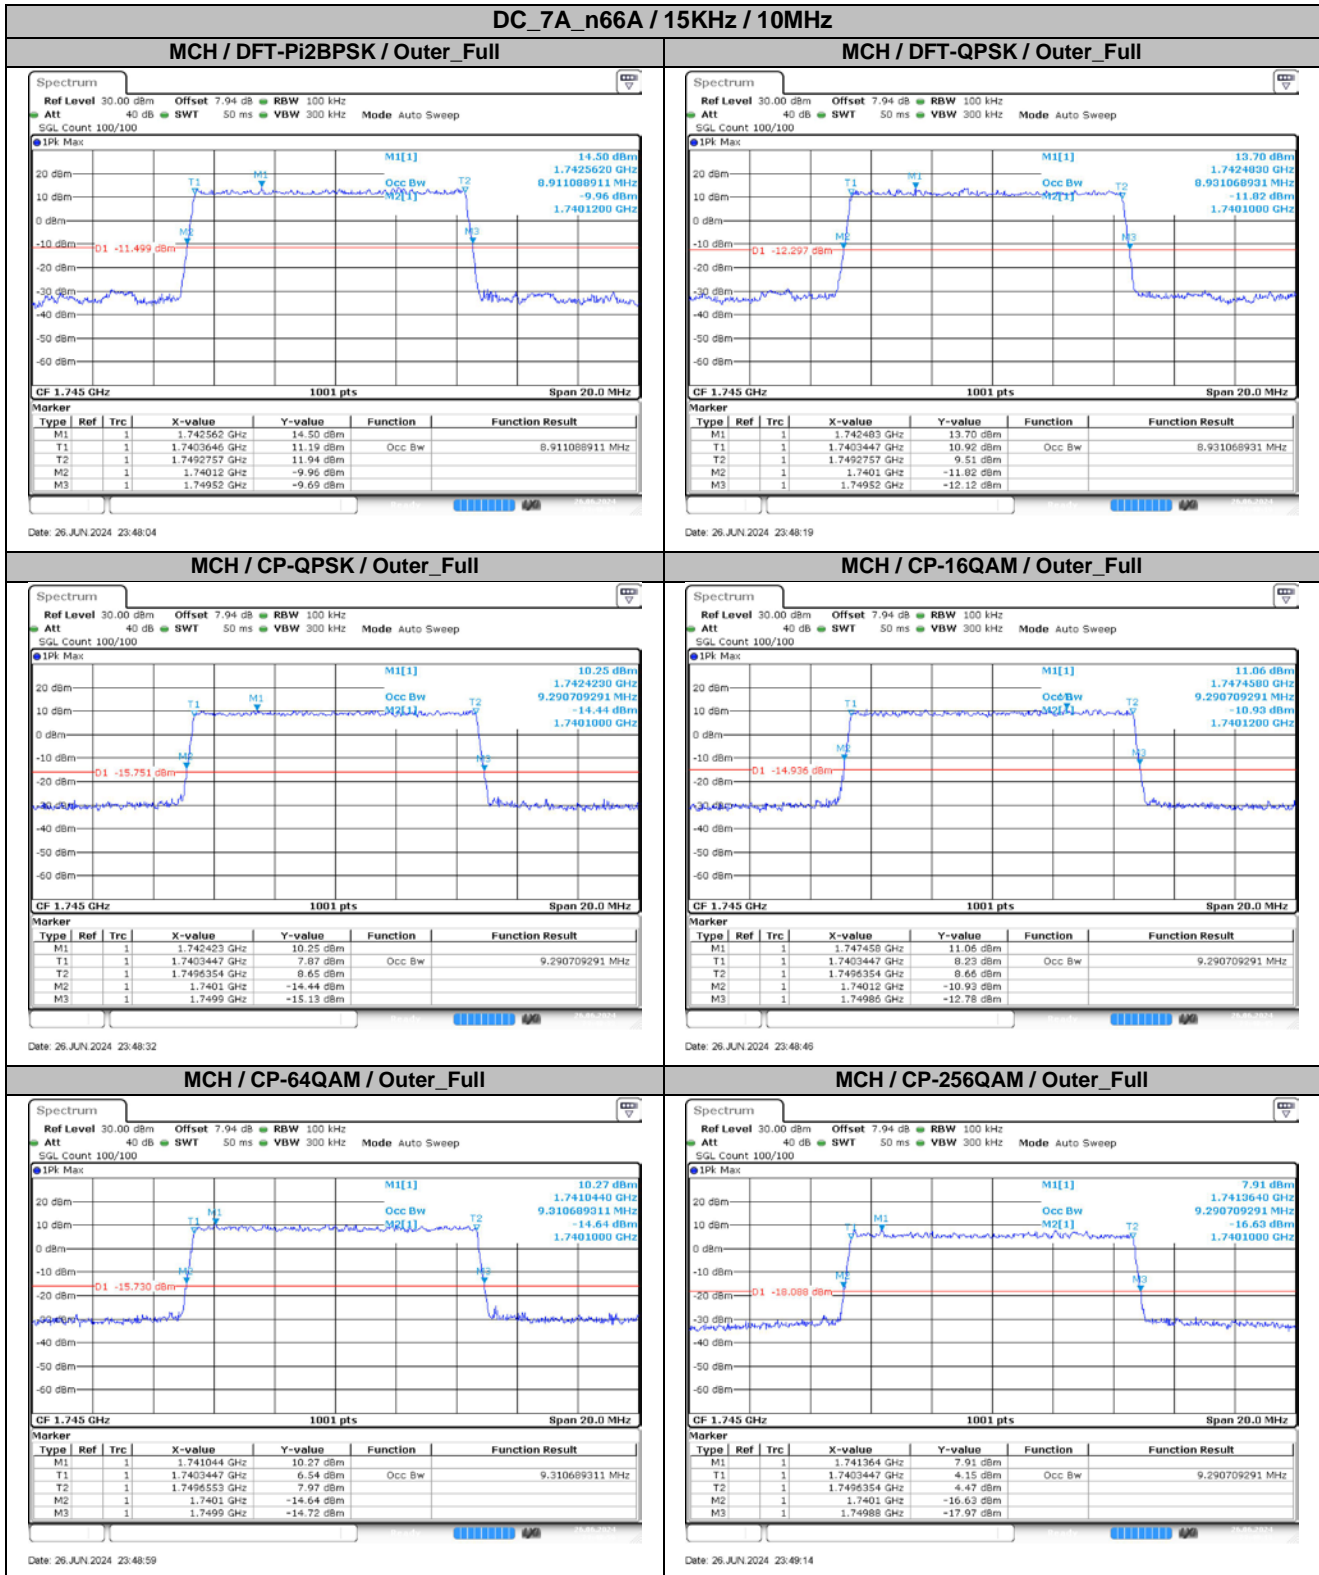

**Appendix
for
DC_7A_n66A
(1710-1780)**

Catalogue

1.	EFFECTIVE ISOTROPIC RADIATED POWER	3
1.1.	TEST RESULTS @ ANT1 (ANTENNA GAIN=-2.17DBI).....	3
2.	PEAK-TO-AVERAGE RATIO	6
2.1.	TEST RESULTS	6
2.2.	TEST PLOTS.....	6
3.	MODULATION CHARACTERISTICS.....	7
3.1.	TEST PLOTS.....	7
4.	99% OCCUPIED BANDWIDTH & 26DB EMISSION BANDWIDTH	9
4.1.	TEST RESULTS	9
4.2.	TEST PLOTS.....	10
5.	CONDUCTED BAND EDGES	19
5.1.	TEST PLOTS.....	19
6.	CONDUCTED SPURIOUS EMISSION.....	31
6.1.	TEST PLOTS.....	31
7.	FREQUENCY STABILITY.....	40
7.1.	TEST RESULTS	40

2. Peak-to-Average Ratio

2.1. Test Results

SCS	Bandwidth	Channel	RB	Result (dB)		Limit (dB)	Verdict
				DFT-Pi2BPSK	DFT-QPSK		
15KHz	45MHz	LCH	Outer_Full	8.02	7.92	13.00	Pass
15KHz	45MHz	MCH	Outer_Full	8.66	2.11	13.00	Pass
15KHz	45MHz	HCH	Outer_Full	8.64	7.43	13.00	Pass

4.2. Test Plots

DC_7A_n66A / 15KHz / 35MHz

5. Conducted Band Edges

5.1. Test Plots