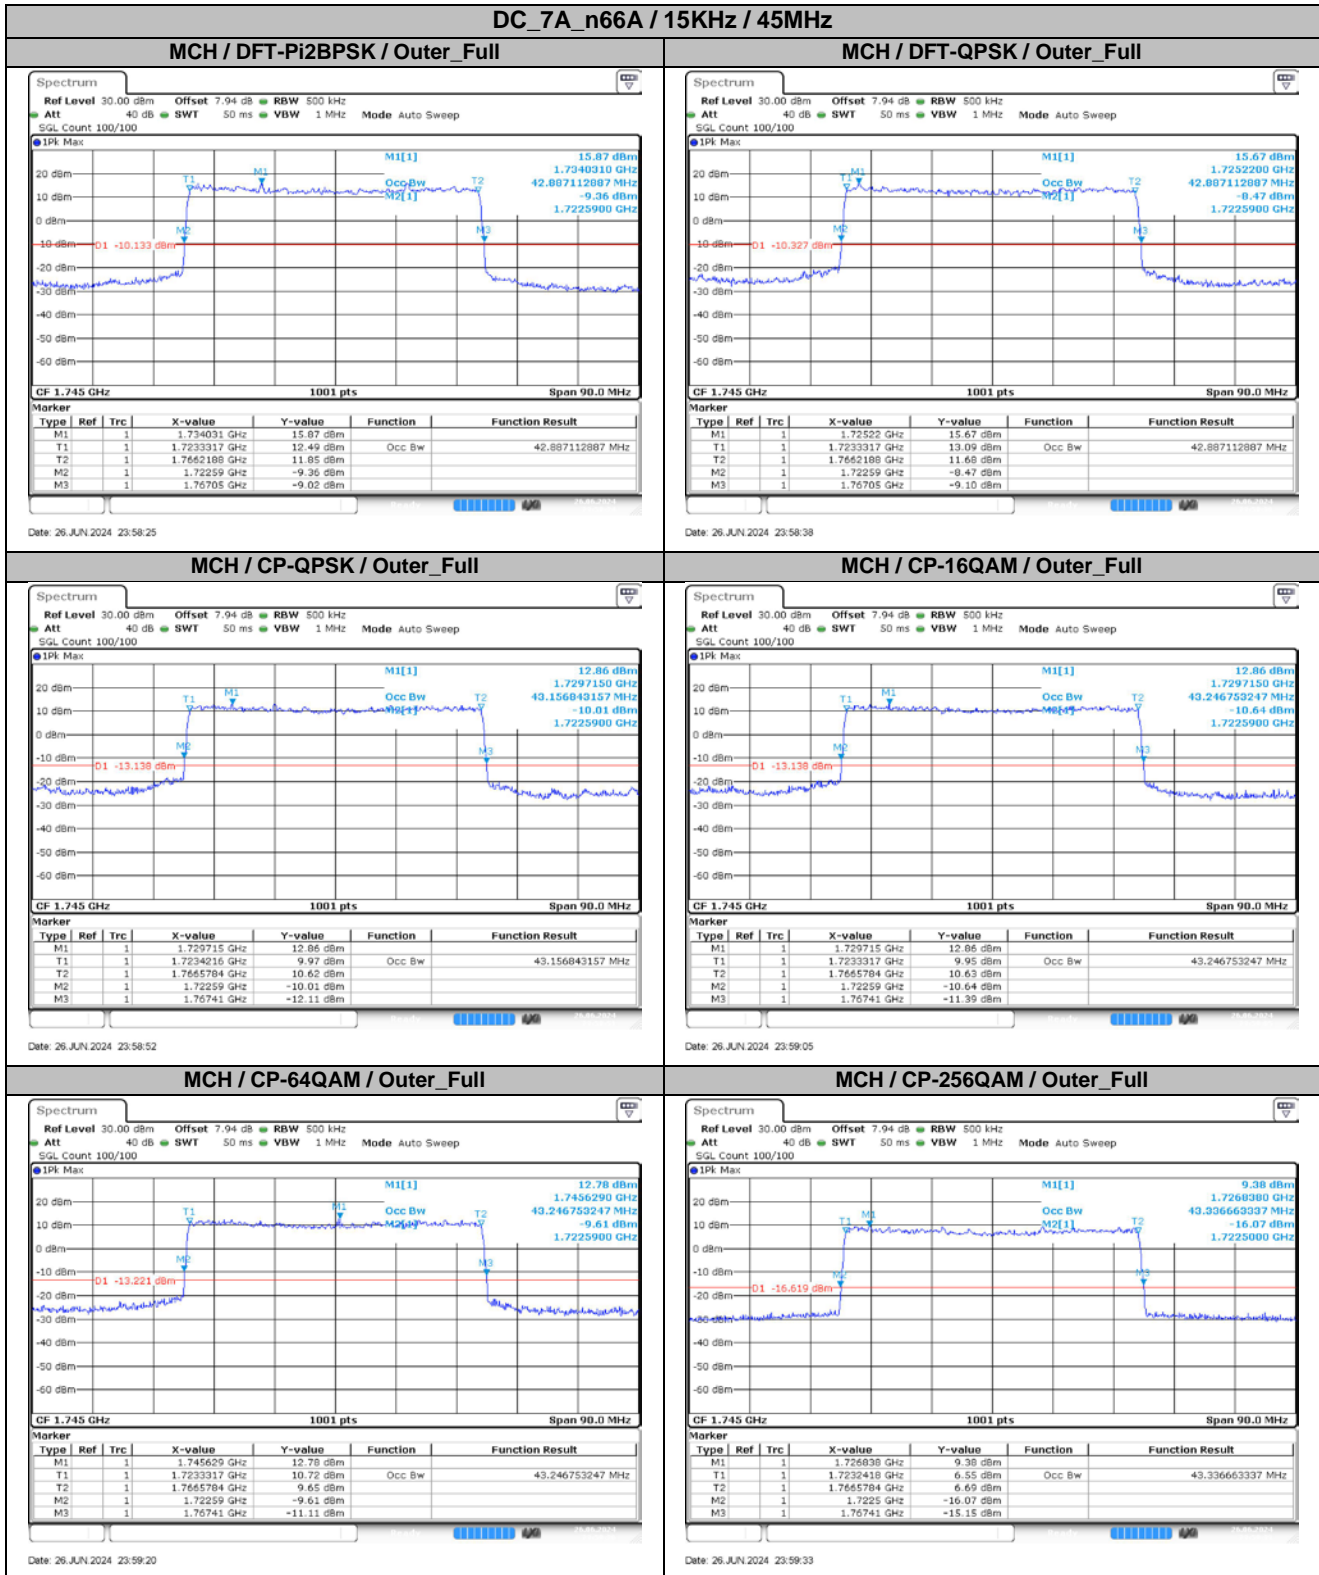

**Appendix
for
DC_7A_n66A
(1710-1780)**

Catalogue

1.	EFFECTIVE ISOTROPIC RADIATED POWER	3
1.1.	TEST RESULTS @ ANT1 (ANTENNA GAIN=-2.17DBI).....	3
2.	PEAK-TO-AVERAGE RATIO	6
2.1.	TEST RESULTS	6
2.2.	TEST PLOTS.....	6
3.	MODULATION CHARACTERISTICS.....	7
3.1.	TEST PLOTS.....	7
4.	99% OCCUPIED BANDWIDTH & 26DB EMISSION BANDWIDTH	9
4.1.	TEST RESULTS	9
4.2.	TEST PLOTS.....	10
5.	CONDUCTED BAND EDGES	19
5.1.	TEST PLOTS.....	19
6.	CONDUCTED SPURIOUS EMISSION.....	31
6.1.	TEST PLOTS.....	31
7.	FREQUENCY STABILITY.....	40
7.1.	TEST RESULTS	40

2. Peak-to-Average Ratio

2.1. Test Results

SCS	Bandwidth	Channel	RB	Result (dB)		Limit (dB)	Verdict
				DFT-Pi2BPSK	DFT-QPSK		
15KHz	45MHz	LCH	Outer_Full	8.02	7.92	13.00	Pass
15KHz	45MHz	MCH	Outer_Full	8.66	2.11	13.00	Pass
15KHz	45MHz	HCH	Outer_Full	8.64	7.43	13.00	Pass

4.2. Test Plots

DC_7A_n66A / 15KHz / 35MHz

5. Conducted Band Edges

5.1. Test Plots