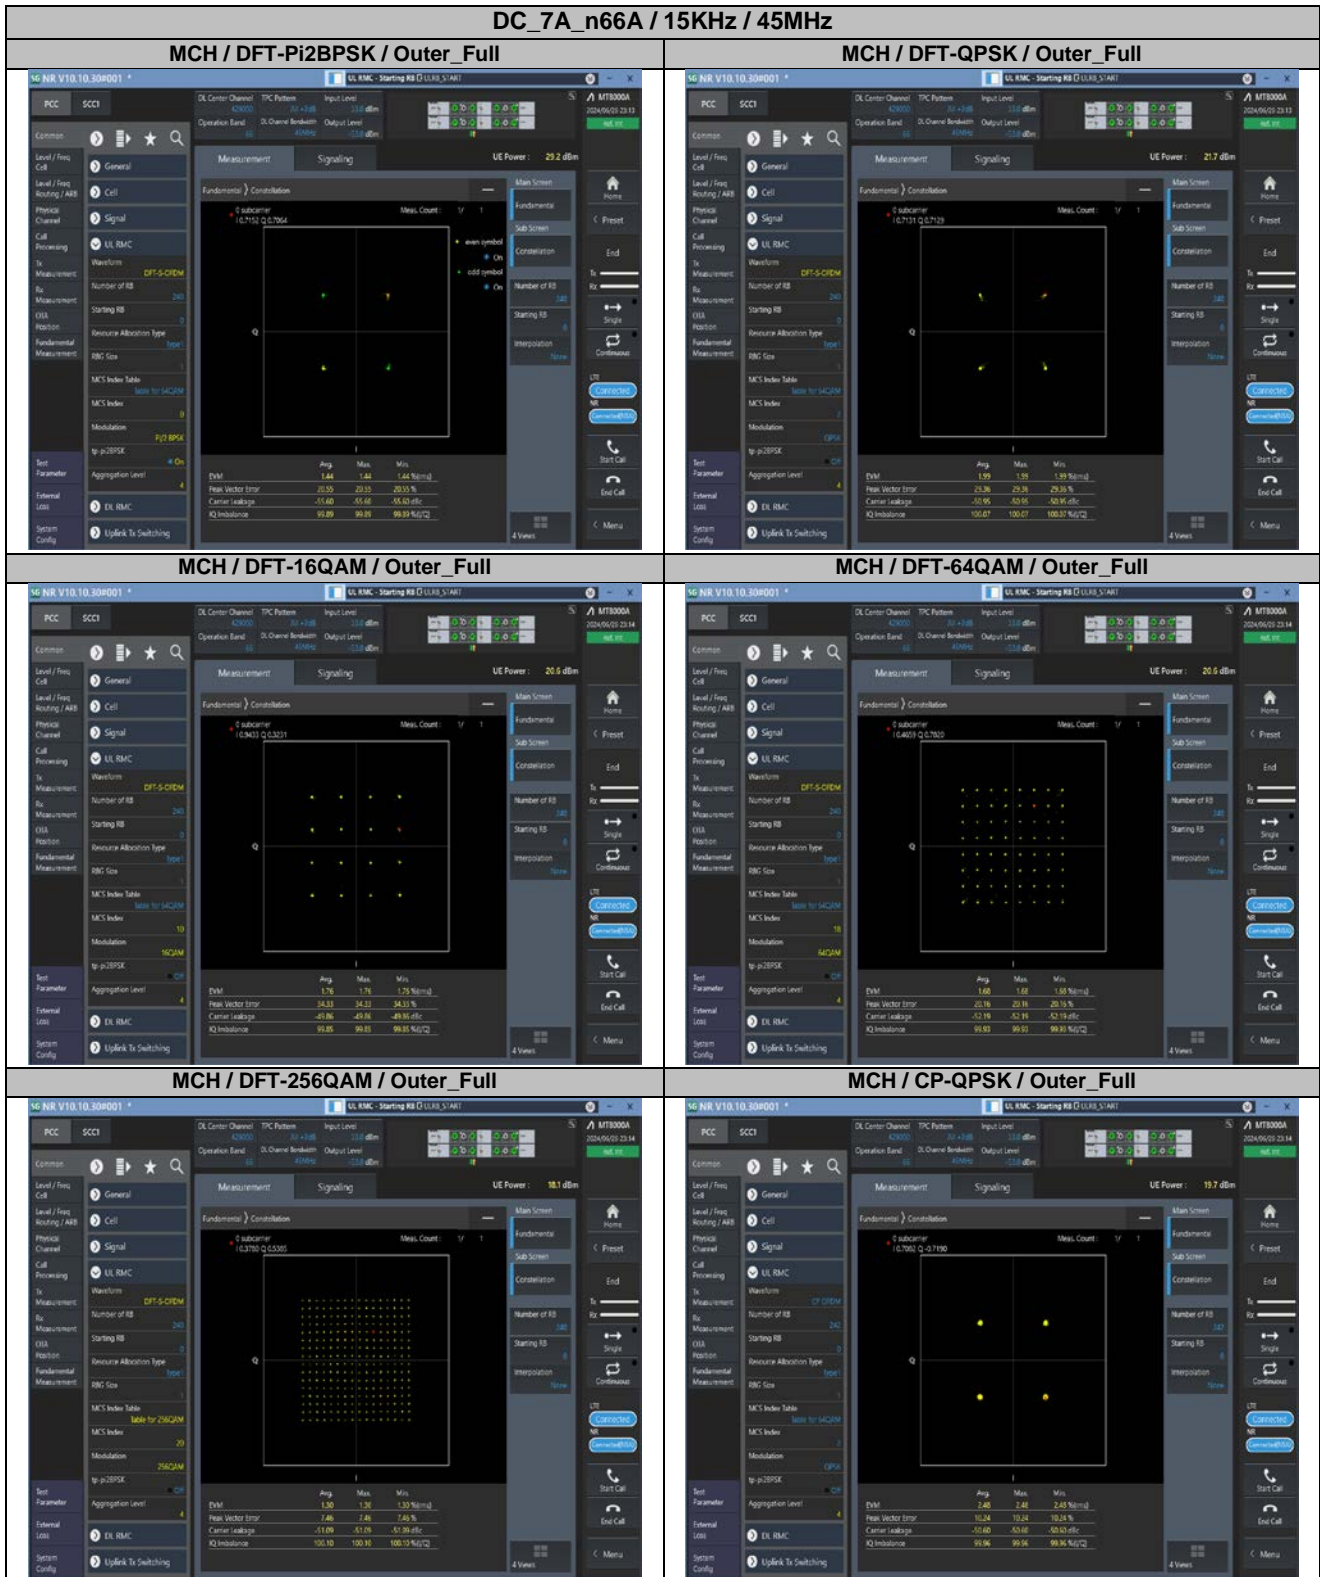

3. Modulation Characteristics

3.1. Test Plots