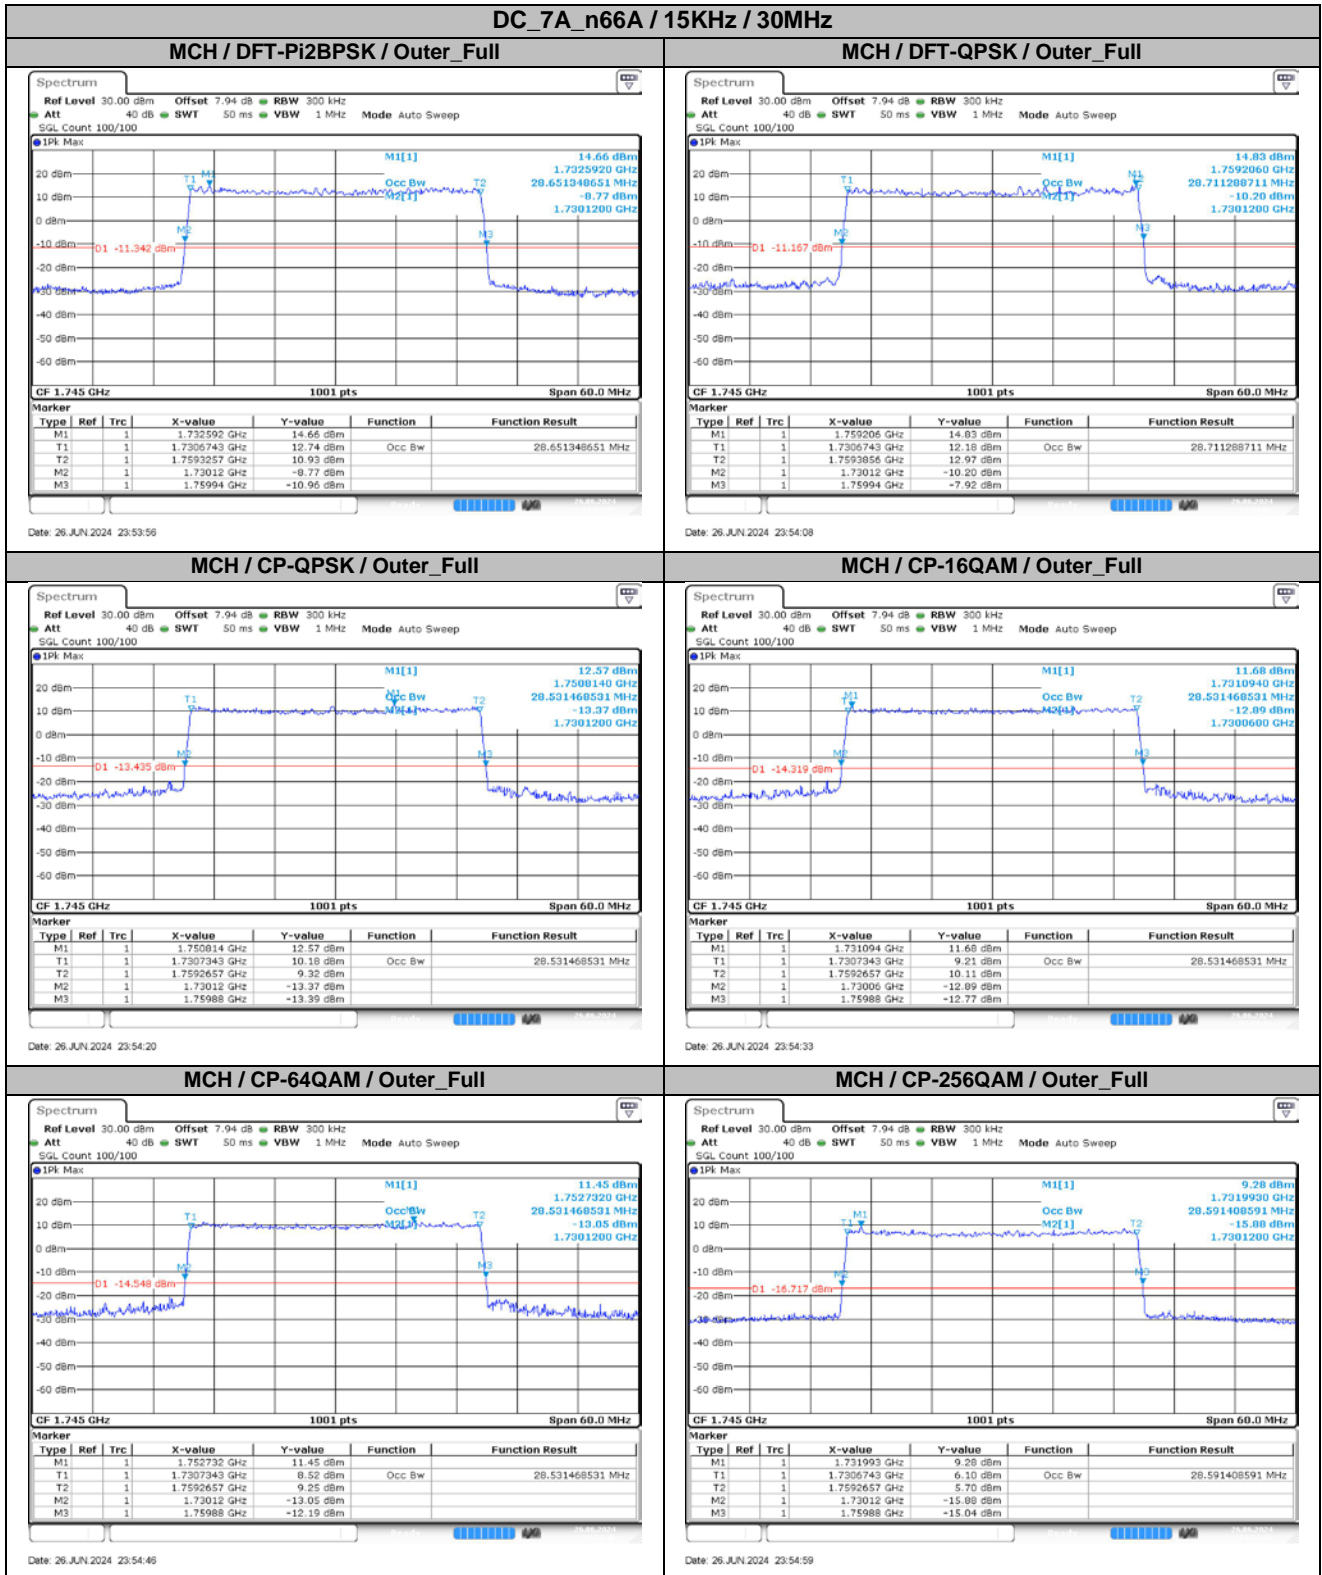

**Appendix
for
DC_7A_n66A
(1710-1780)**

Catalogue

1.	EFFECTIVE ISOTROPIC RADIATED POWER	3
1.1.	TEST RESULTS @ ANT1 (ANTENNA GAIN=-2.17DBI).....	3
2.	PEAK-TO-AVERAGE RATIO	6
2.1.	TEST RESULTS	6
2.2.	TEST PLOTS.....	6
3.	MODULATION CHARACTERISTICS.....	7
3.1.	TEST PLOTS.....	7
4.	99% OCCUPIED BANDWIDTH & 26DB EMISSION BANDWIDTH	9
4.1.	TEST RESULTS	9
4.2.	TEST PLOTS.....	10
5.	CONDUCTED BAND EDGES	19
5.1.	TEST PLOTS.....	19
6.	CONDUCTED SPURIOUS EMISSION.....	31
6.1.	TEST PLOTS.....	31
7.	FREQUENCY STABILITY.....	40
7.1.	TEST RESULTS	40

2. Peak-to-Average Ratio

2.1. Test Results

SCS	Bandwidth	Channel	RB	Result (dB)		Limit (dB)	Verdict
				DFT-Pi2BPSK	DFT-QPSK		
15KHz	45MHz	LCH	Outer_Full	8.02	7.92	13.00	Pass
15KHz	45MHz	MCH	Outer_Full	8.66	2.11	13.00	Pass
15KHz	45MHz	HCH	Outer_Full	8.64	7.43	13.00	Pass

4.2. Test Plots

DC_7A_n66A / 15KHz / 35MHz

5. Conducted Band Edges

5.1. Test Plots