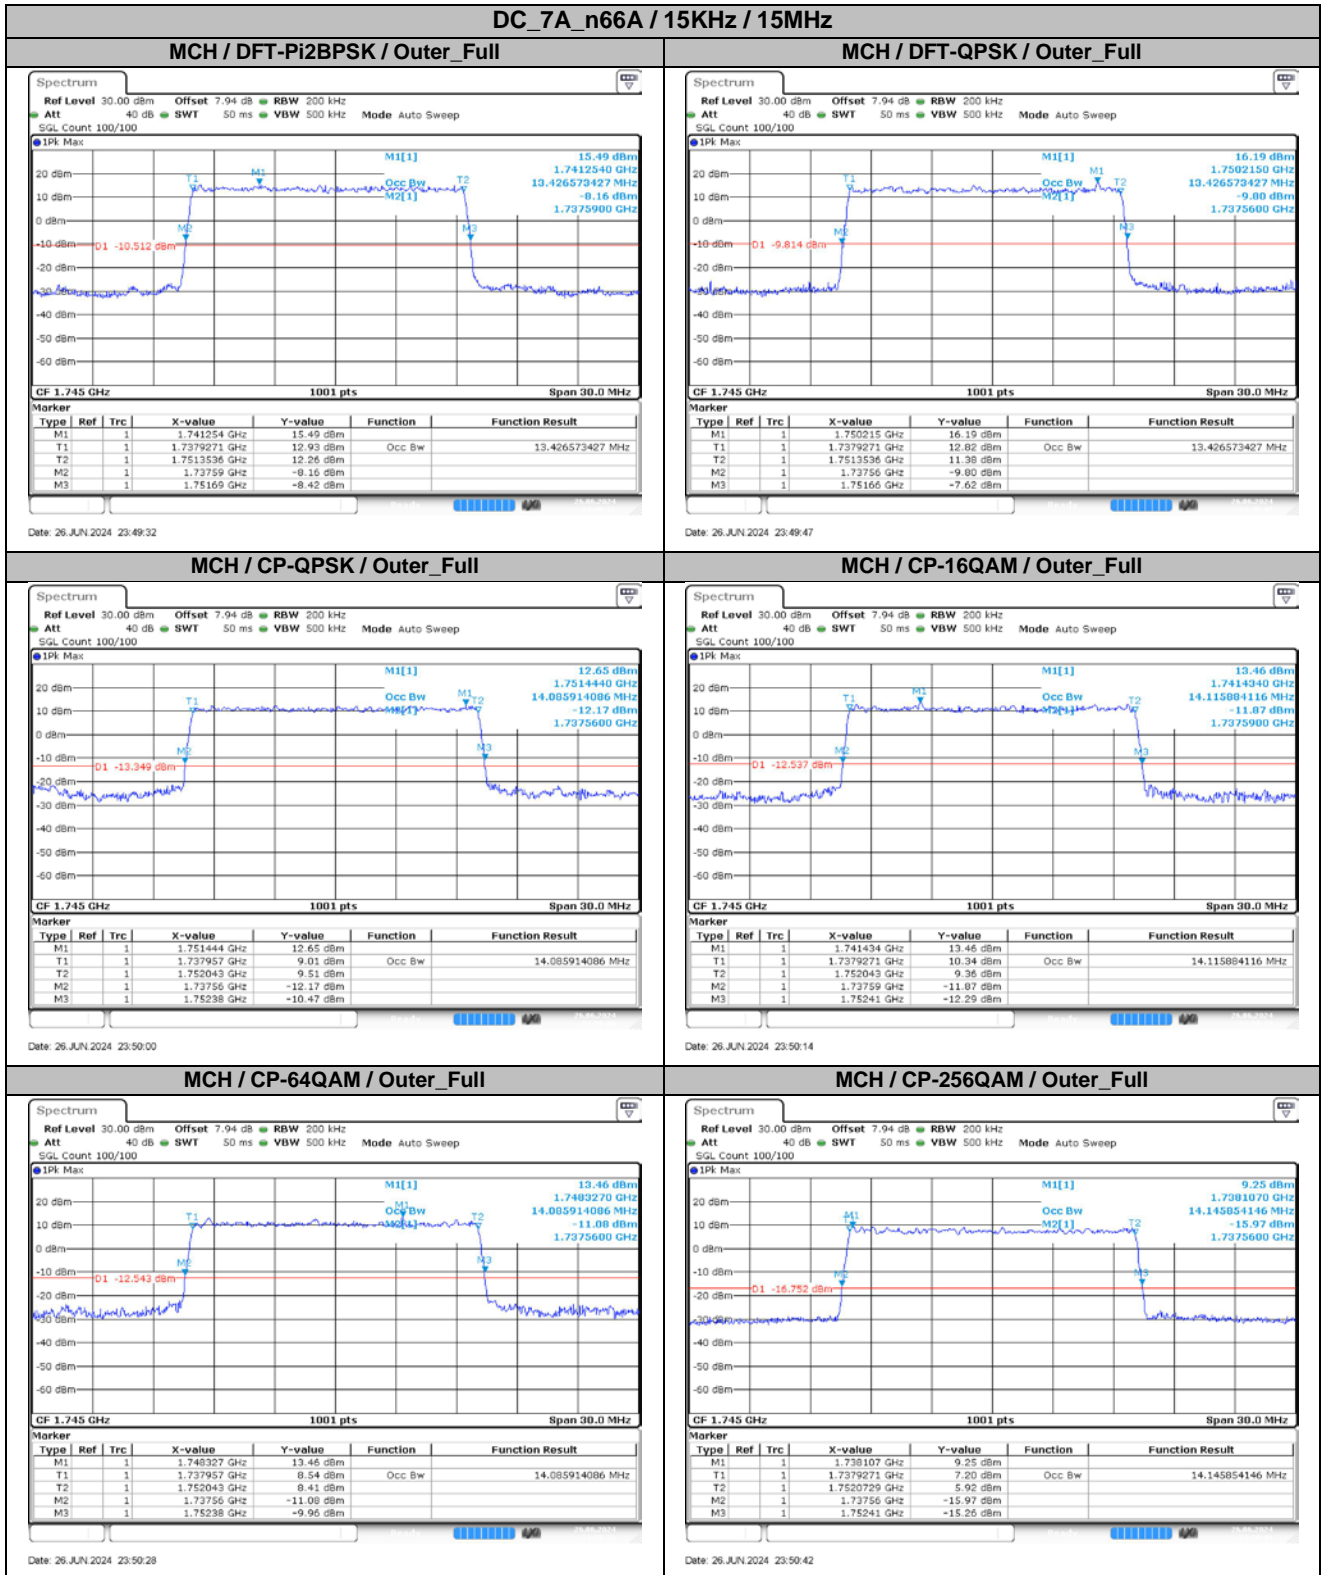

**Appendix
for
DC_7A_n66A
(1710-1780)**

Catalogue

1.	EFFECTIVE ISOTROPIC RADIATED POWER	3
1.1.	TEST RESULTS @ ANT1 (ANTENNA GAIN=-2.17DBI).....	3
2.	PEAK-TO-AVERAGE RATIO	6
2.1.	TEST RESULTS	6
2.2.	TEST PLOTS.....	6
3.	MODULATION CHARACTERISTICS.....	7
3.1.	TEST PLOTS.....	7
4.	99% OCCUPIED BANDWIDTH & 26DB EMISSION BANDWIDTH	9
4.1.	TEST RESULTS	9
4.2.	TEST PLOTS.....	10
5.	CONDUCTED BAND EDGES	19
5.1.	TEST PLOTS.....	19
6.	CONDUCTED SPURIOUS EMISSION.....	31
6.1.	TEST PLOTS.....	31
7.	FREQUENCY STABILITY.....	40
7.1.	TEST RESULTS	40

2. Peak-to-Average Ratio

2.1. Test Results

SCS	Bandwidth	Channel	RB	Result (dB)		Limit (dB)	Verdict
				DFT-Pi2BPSK	DFT-QPSK		
15KHz	45MHz	LCH	Outer_Full	8.02	7.92	13.00	Pass
15KHz	45MHz	MCH	Outer_Full	8.66	2.11	13.00	Pass
15KHz	45MHz	HCH	Outer_Full	8.64	7.43	13.00	Pass

4.2. Test Plots

DC_7A_n66A / 15KHz / 35MHz

5. Conducted Band Edges

5.1. Test Plots