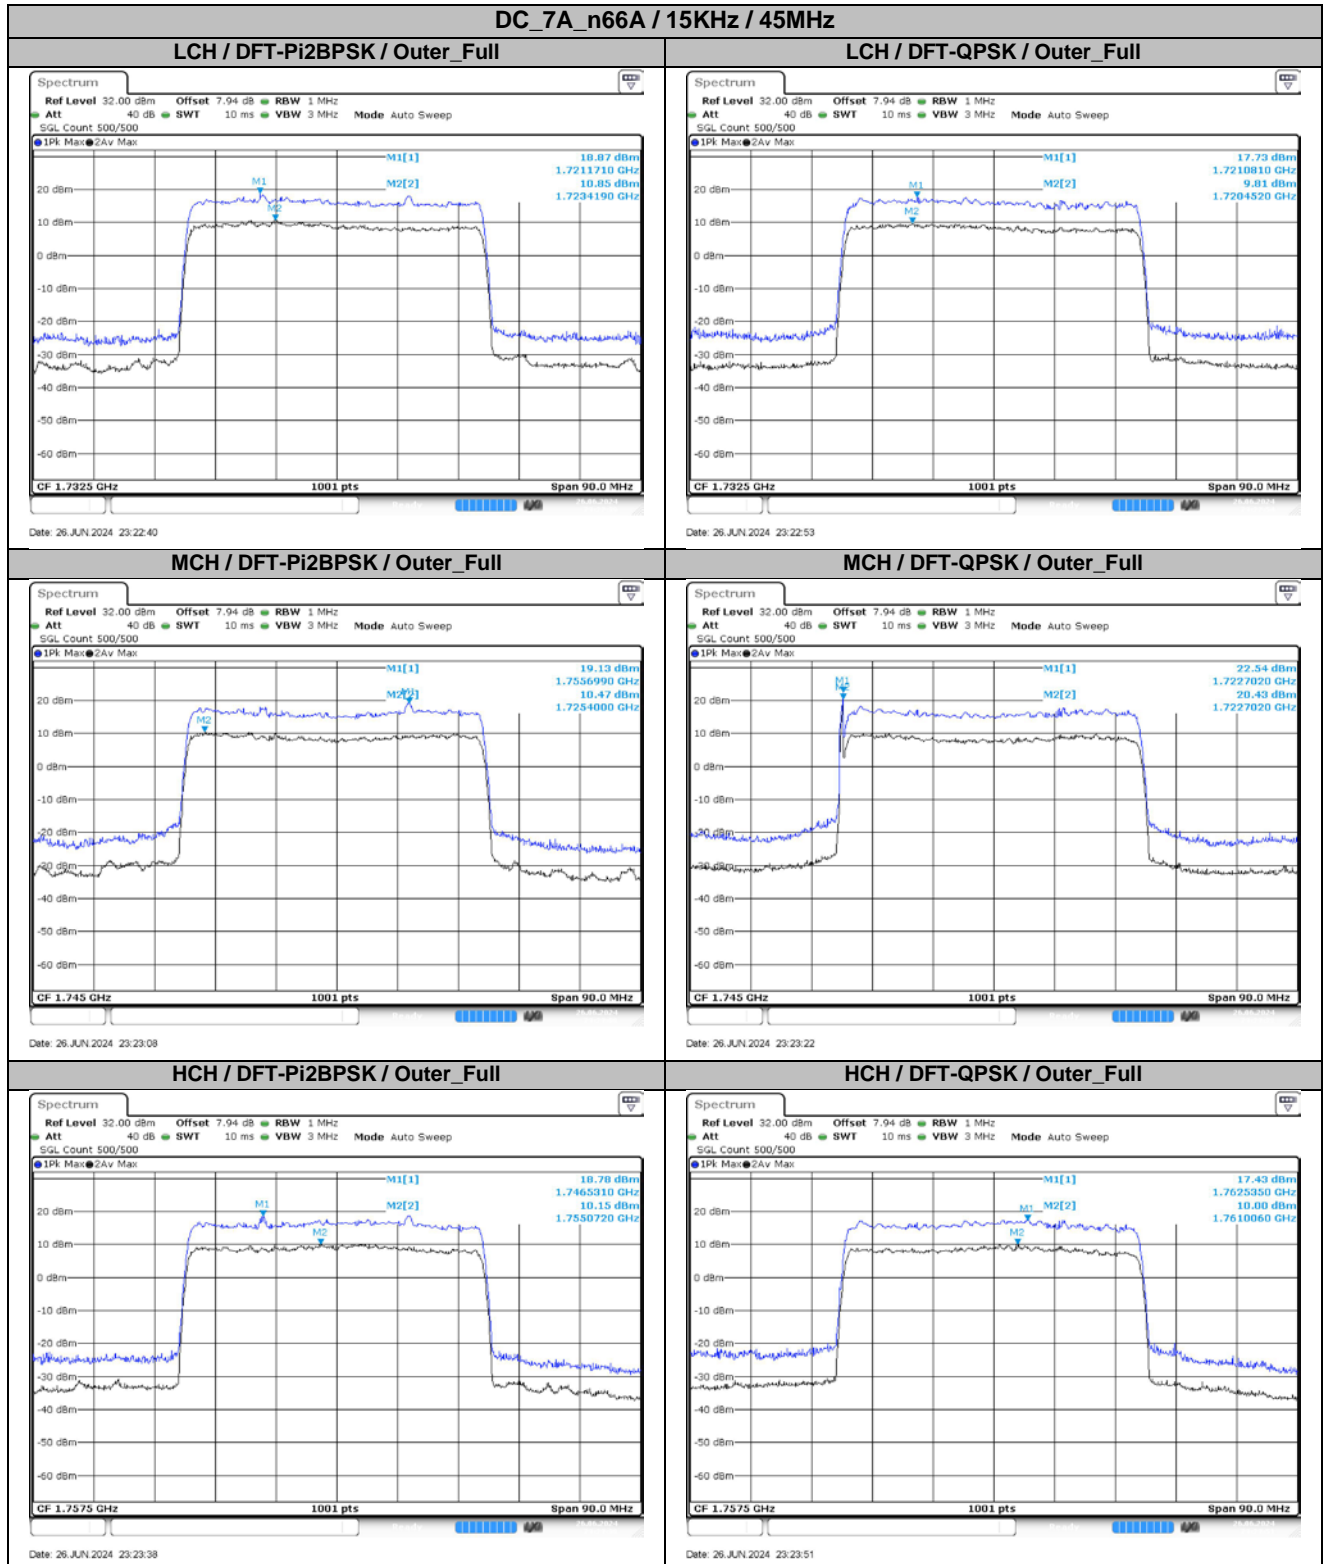

2. Peak-to-Average Ratio

2.1. Test Results

SCS	Bandwidth	Channel	RB	Result (dB)		Limit (dB)	Verdict
				DFT-Pi2BPSK	DFT-QPSK		
15KHz	45MHz	LCH	Outer_Full	8.02	7.92	13.00	Pass
15KHz	45MHz	MCH	Outer_Full	8.66	2.11	13.00	Pass
15KHz	45MHz	HCH	Outer_Full	8.64	7.43	13.00	Pass

2.2. Test Plots