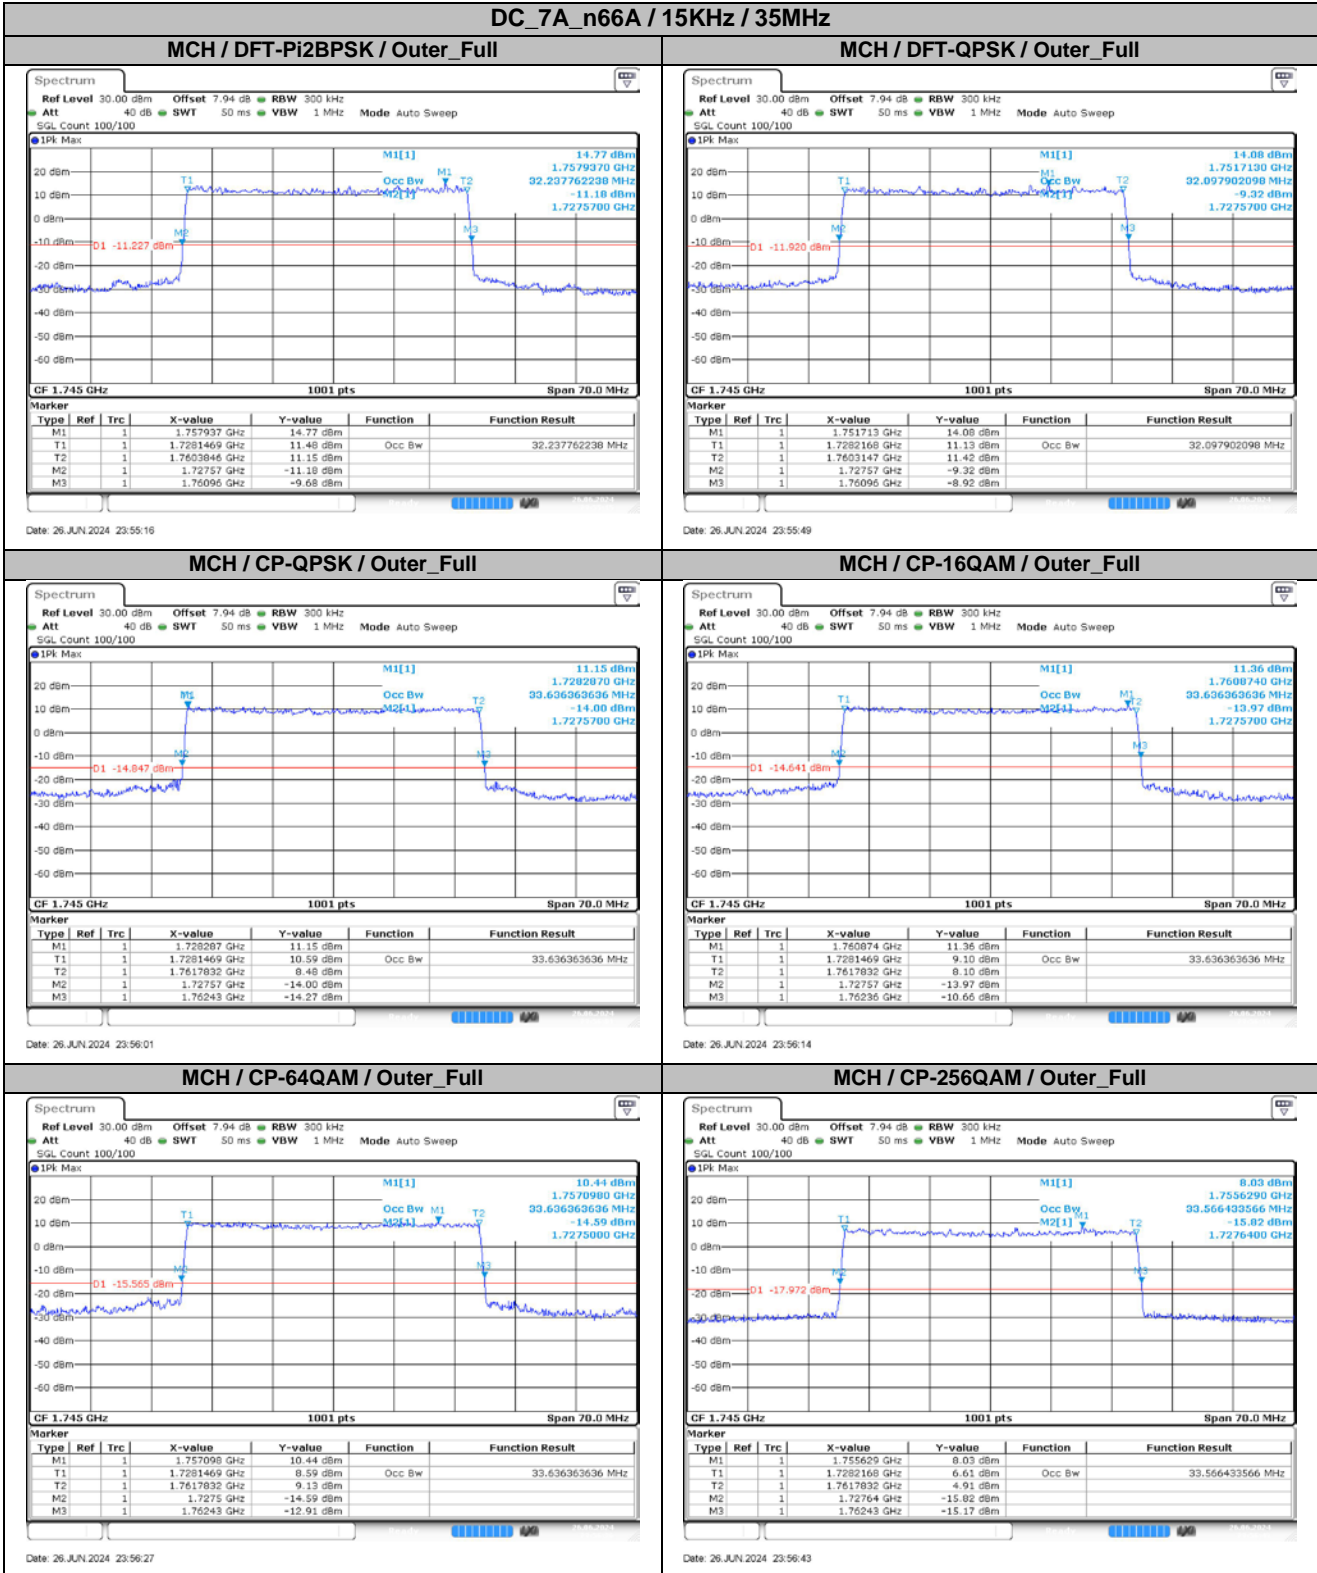

**Appendix
for
DC_7A_n66A
(1710-1780)**

Catalogue

1.	EFFECTIVE ISOTROPIC RADIATED POWER	3
1.1.	TEST RESULTS @ ANT1 (ANTENNA GAIN=-2.17DBI).....	3
2.	PEAK-TO-AVERAGE RATIO	6
2.1.	TEST RESULTS	6
2.2.	TEST PLOTS.....	6
3.	MODULATION CHARACTERISTICS.....	7
3.1.	TEST PLOTS.....	7
4.	99% OCCUPIED BANDWIDTH & 26DB EMISSION BANDWIDTH	9
4.1.	TEST RESULTS	9
4.2.	TEST PLOTS.....	10
5.	CONDUCTED BAND EDGES	19
5.1.	TEST PLOTS.....	19
6.	CONDUCTED SPURIOUS EMISSION.....	31
6.1.	TEST PLOTS.....	31
7.	FREQUENCY STABILITY.....	40
7.1.	TEST RESULTS	40

2. Peak-to-Average Ratio

2.1. Test Results

SCS	Bandwidth	Channel	RB	Result (dB)		Limit (dB)	Verdict
				DFT-Pi2BPSK	DFT-QPSK		
15KHz	45MHz	LCH	Outer_Full	8.02	7.92	13.00	Pass
15KHz	45MHz	MCH	Outer_Full	8.66	2.11	13.00	Pass
15KHz	45MHz	HCH	Outer_Full	8.64	7.43	13.00	Pass

4.2. Test Plots

DC_7A_n66A / 15KHz / 35MHz

5. Conducted Band Edges

5.1. Test Plots