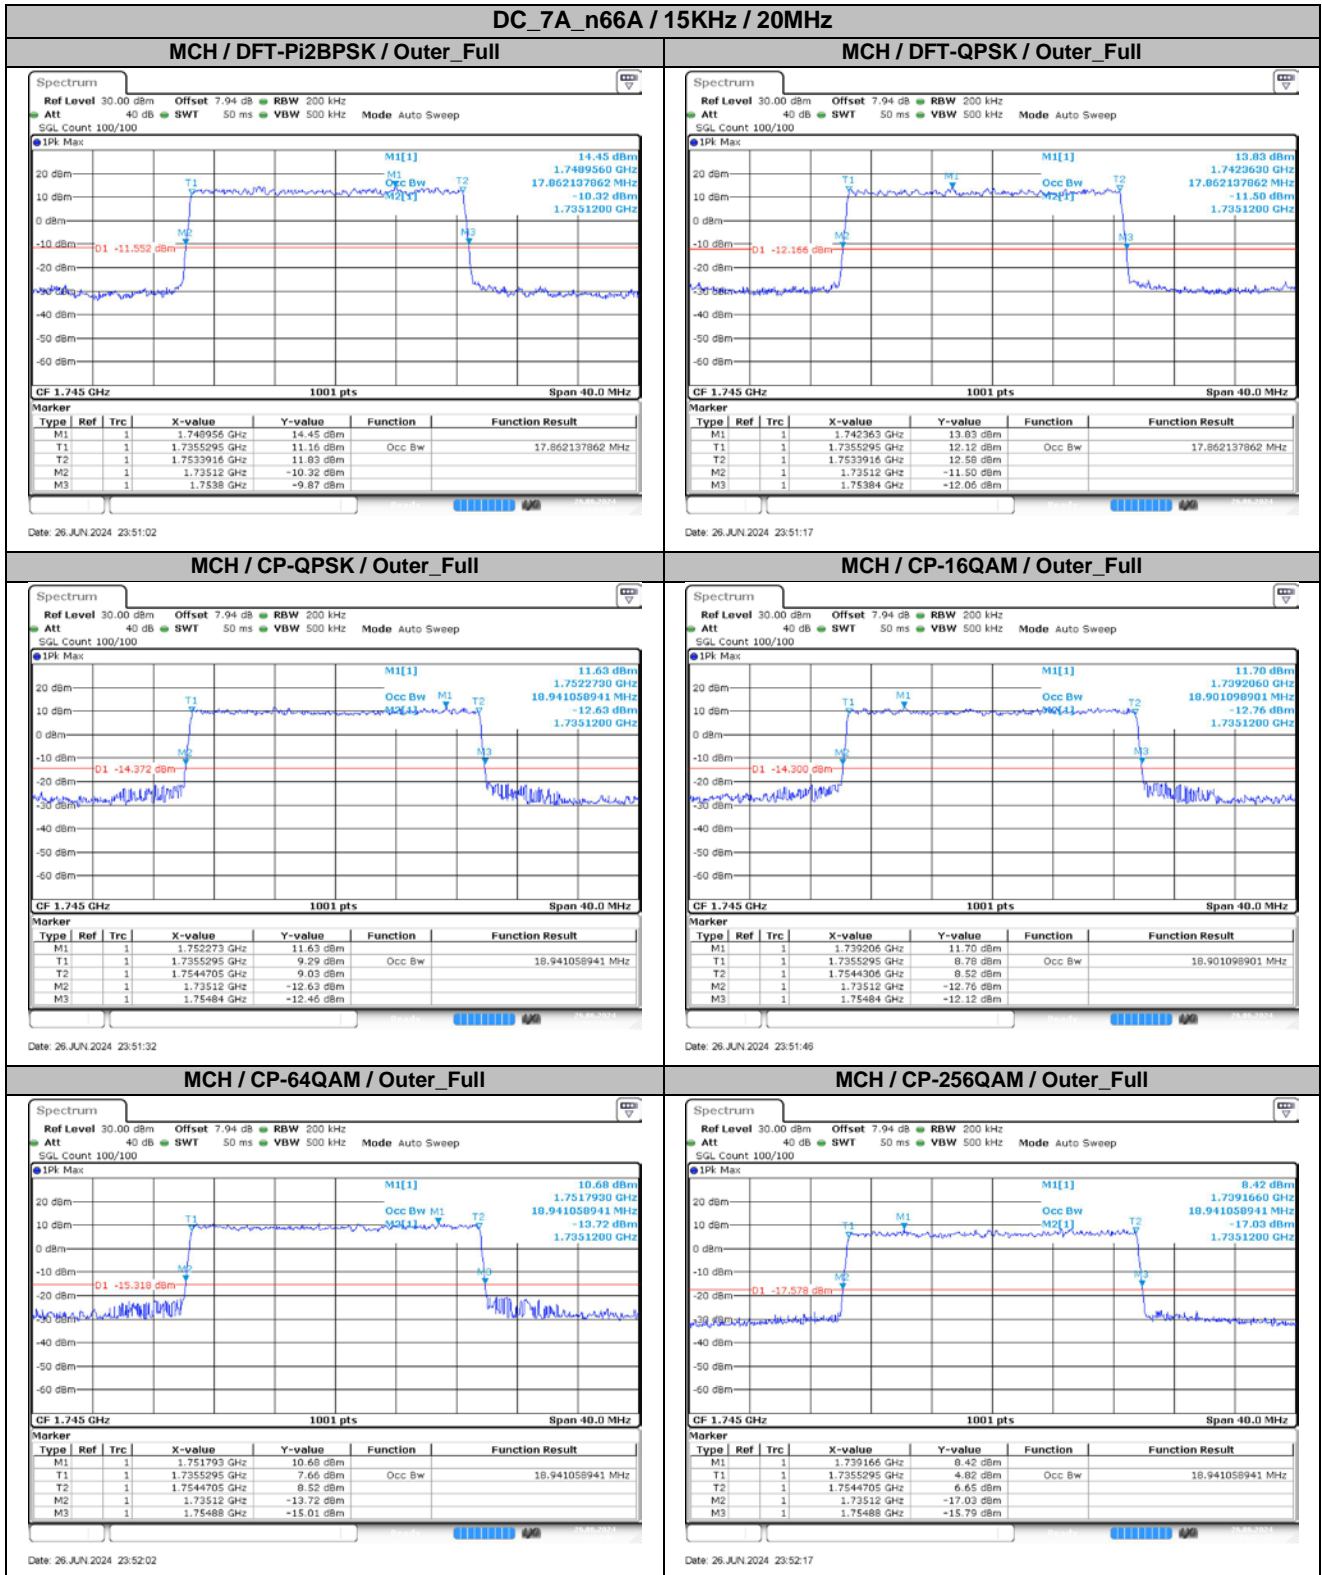

**Appendix
for
DC_7A_n66A
(1710-1780)**

Catalogue

1.	EFFECTIVE ISOTROPIC RADIATED POWER	3
1.1.	TEST RESULTS @ ANT1 (ANTENNA GAIN=-2.17DBI).....	3
2.	PEAK-TO-AVERAGE RATIO	6
2.1.	TEST RESULTS	6
2.2.	TEST PLOTS.....	6
3.	MODULATION CHARACTERISTICS.....	7
3.1.	TEST PLOTS.....	7
4.	99% OCCUPIED BANDWIDTH & 26DB EMISSION BANDWIDTH	9
4.1.	TEST RESULTS	9
4.2.	TEST PLOTS.....	10
5.	CONDUCTED BAND EDGES	19
5.1.	TEST PLOTS.....	19
6.	CONDUCTED SPURIOUS EMISSION.....	31
6.1.	TEST PLOTS.....	31
7.	FREQUENCY STABILITY.....	40
7.1.	TEST RESULTS	40

2. Peak-to-Average Ratio

2.1. Test Results

SCS	Bandwidth	Channel	RB	Result (dB)		Limit (dB)	Verdict
				DFT-Pi2BPSK	DFT-QPSK		
15KHz	45MHz	LCH	Outer_Full	8.02	7.92	13.00	Pass
15KHz	45MHz	MCH	Outer_Full	8.66	2.11	13.00	Pass
15KHz	45MHz	HCH	Outer_Full	8.64	7.43	13.00	Pass

4.2. Test Plots

DC_7A_n66A / 15KHz / 35MHz

5. Conducted Band Edges

5.1. Test Plots