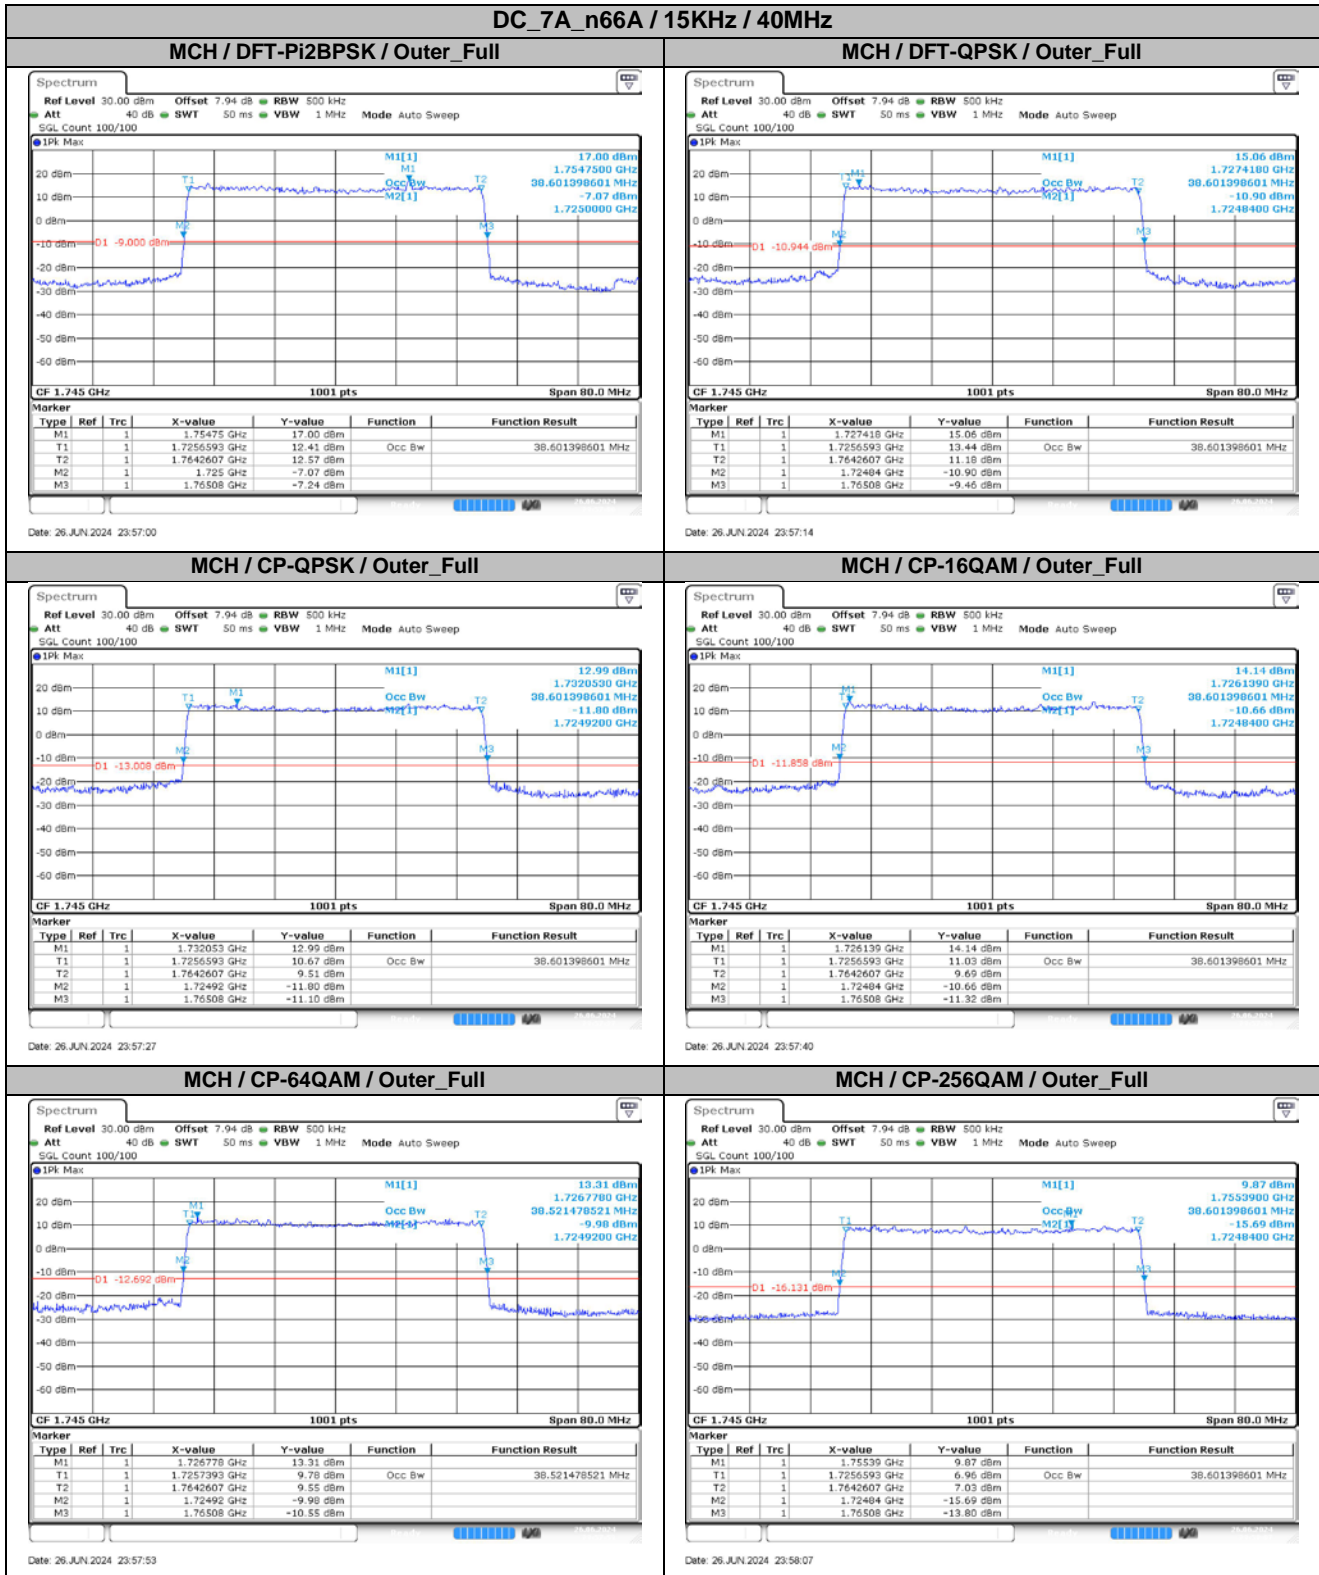

**Appendix
for
DC_7A_n66A
(1710-1780)**

Catalogue

1.	EFFECTIVE ISOTROPIC RADIATED POWER	3
1.1.	TEST RESULTS @ ANT1 (ANTENNA GAIN=-2.17DBI).....	3
2.	PEAK-TO-AVERAGE RATIO	6
2.1.	TEST RESULTS	6
2.2.	TEST PLOTS.....	6
3.	MODULATION CHARACTERISTICS.....	7
3.1.	TEST PLOTS.....	7
4.	99% OCCUPIED BANDWIDTH & 26DB EMISSION BANDWIDTH	9
4.1.	TEST RESULTS	9
4.2.	TEST PLOTS.....	10
5.	CONDUCTED BAND EDGES	19
5.1.	TEST PLOTS.....	19
6.	CONDUCTED SPURIOUS EMISSION.....	31
6.1.	TEST PLOTS.....	31
7.	FREQUENCY STABILITY.....	40
7.1.	TEST RESULTS	40

2. Peak-to-Average Ratio

2.1. Test Results

SCS	Bandwidth	Channel	RB	Result (dB)		Limit (dB)	Verdict
				DFT-Pi2BPSK	DFT-QPSK		
15KHz	45MHz	LCH	Outer_Full	8.02	7.92	13.00	Pass
15KHz	45MHz	MCH	Outer_Full	8.66	2.11	13.00	Pass
15KHz	45MHz	HCH	Outer_Full	8.64	7.43	13.00	Pass

4.2. Test Plots

DC_7A_n66A / 15KHz / 35MHz

5. Conducted Band Edges

5.1. Test Plots