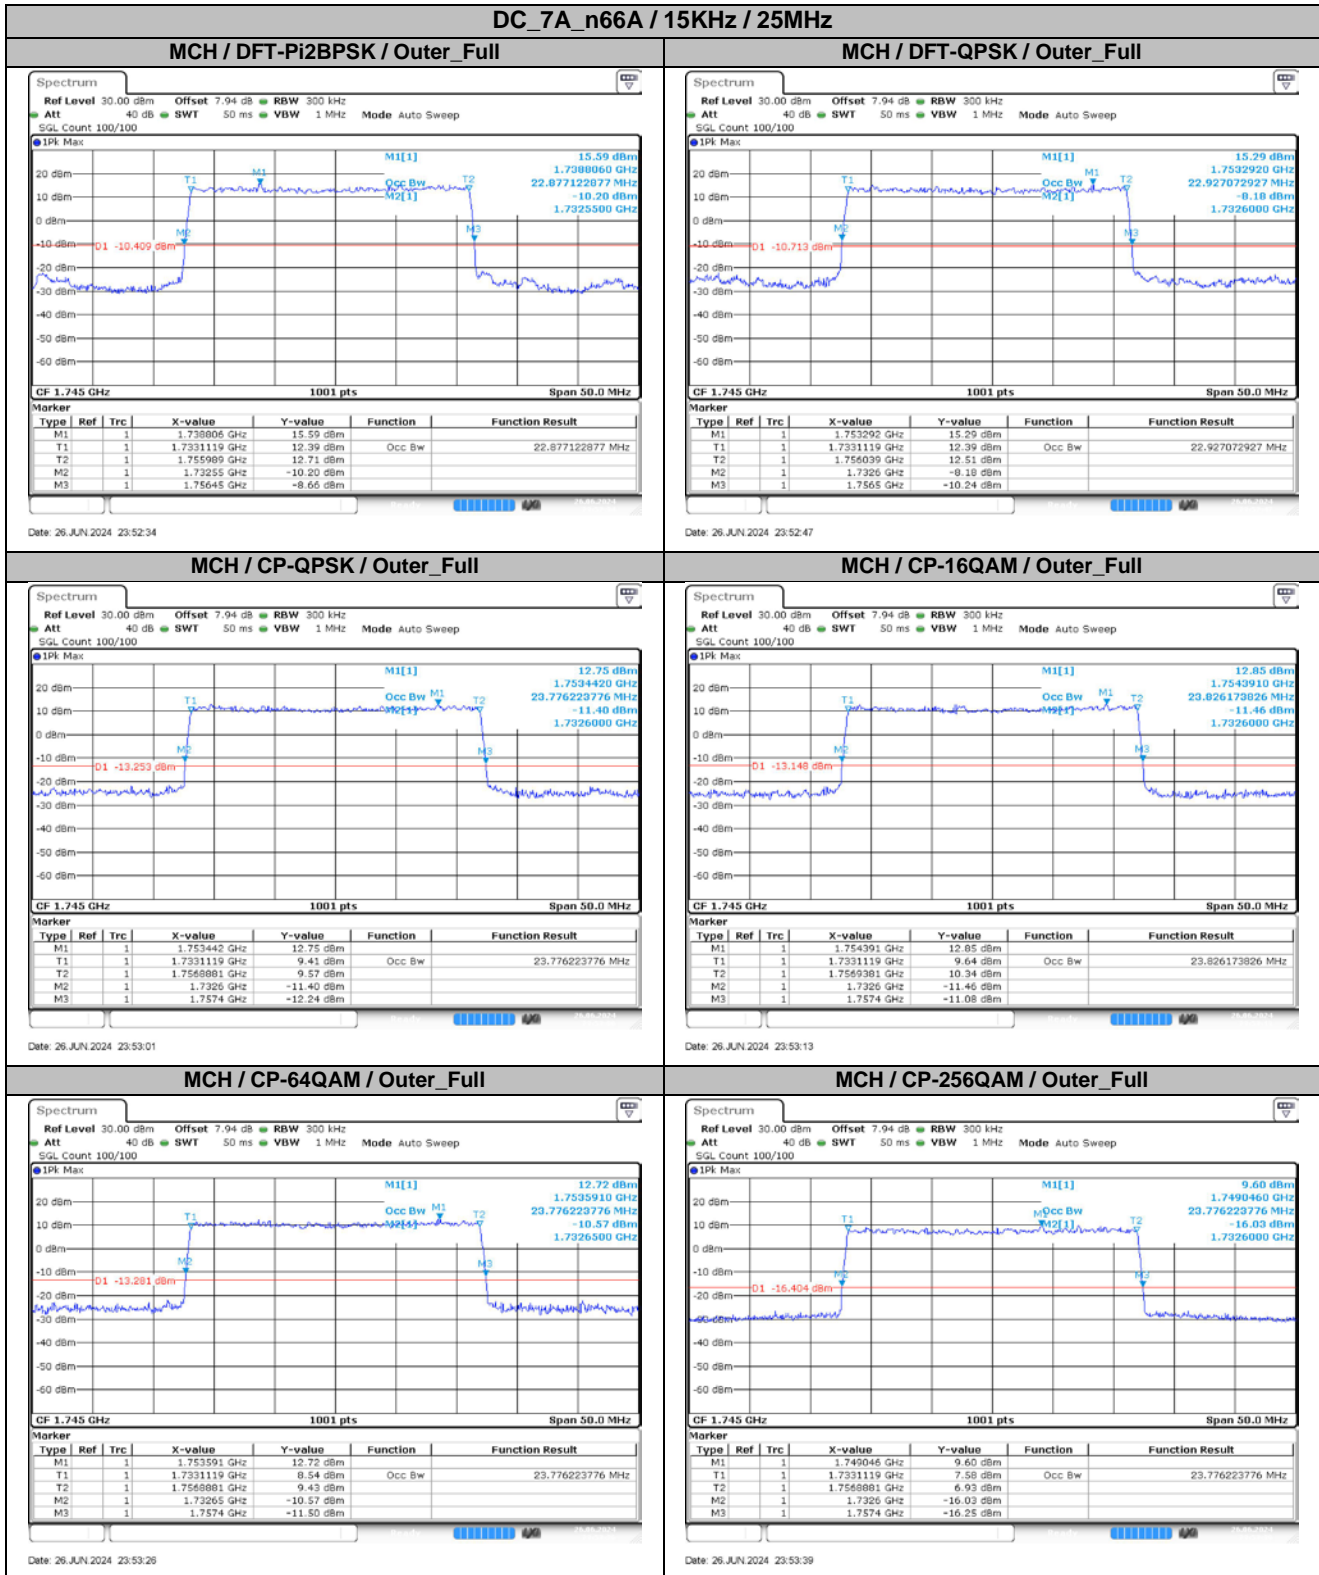

**Appendix
for
DC_7A_n66A
(1710-1780)**

Catalogue

1.	EFFECTIVE ISOTROPIC RADIATED POWER	3
1.1.	TEST RESULTS @ ANT1 (ANTENNA GAIN=-2.17DBI).....	3
2.	PEAK-TO-AVERAGE RATIO	6
2.1.	TEST RESULTS	6
2.2.	TEST PLOTS.....	6
3.	MODULATION CHARACTERISTICS.....	7
3.1.	TEST PLOTS.....	7
4.	99% OCCUPIED BANDWIDTH & 26DB EMISSION BANDWIDTH	9
4.1.	TEST RESULTS	9
4.2.	TEST PLOTS.....	10
5.	CONDUCTED BAND EDGES	19
5.1.	TEST PLOTS.....	19
6.	CONDUCTED SPURIOUS EMISSION.....	31
6.1.	TEST PLOTS.....	31
7.	FREQUENCY STABILITY.....	40
7.1.	TEST RESULTS	40

2. Peak-to-Average Ratio

2.1. Test Results

SCS	Bandwidth	Channel	RB	Result (dB)		Limit (dB)	Verdict
				DFT-Pi2BPSK	DFT-QPSK		
15KHz	45MHz	LCH	Outer_Full	8.02	7.92	13.00	Pass
15KHz	45MHz	MCH	Outer_Full	8.66	2.11	13.00	Pass
15KHz	45MHz	HCH	Outer_Full	8.64	7.43	13.00	Pass

4.2. Test Plots

DC_7A_n66A / 15KHz / 35MHz

5. Conducted Band Edges

5.1. Test Plots