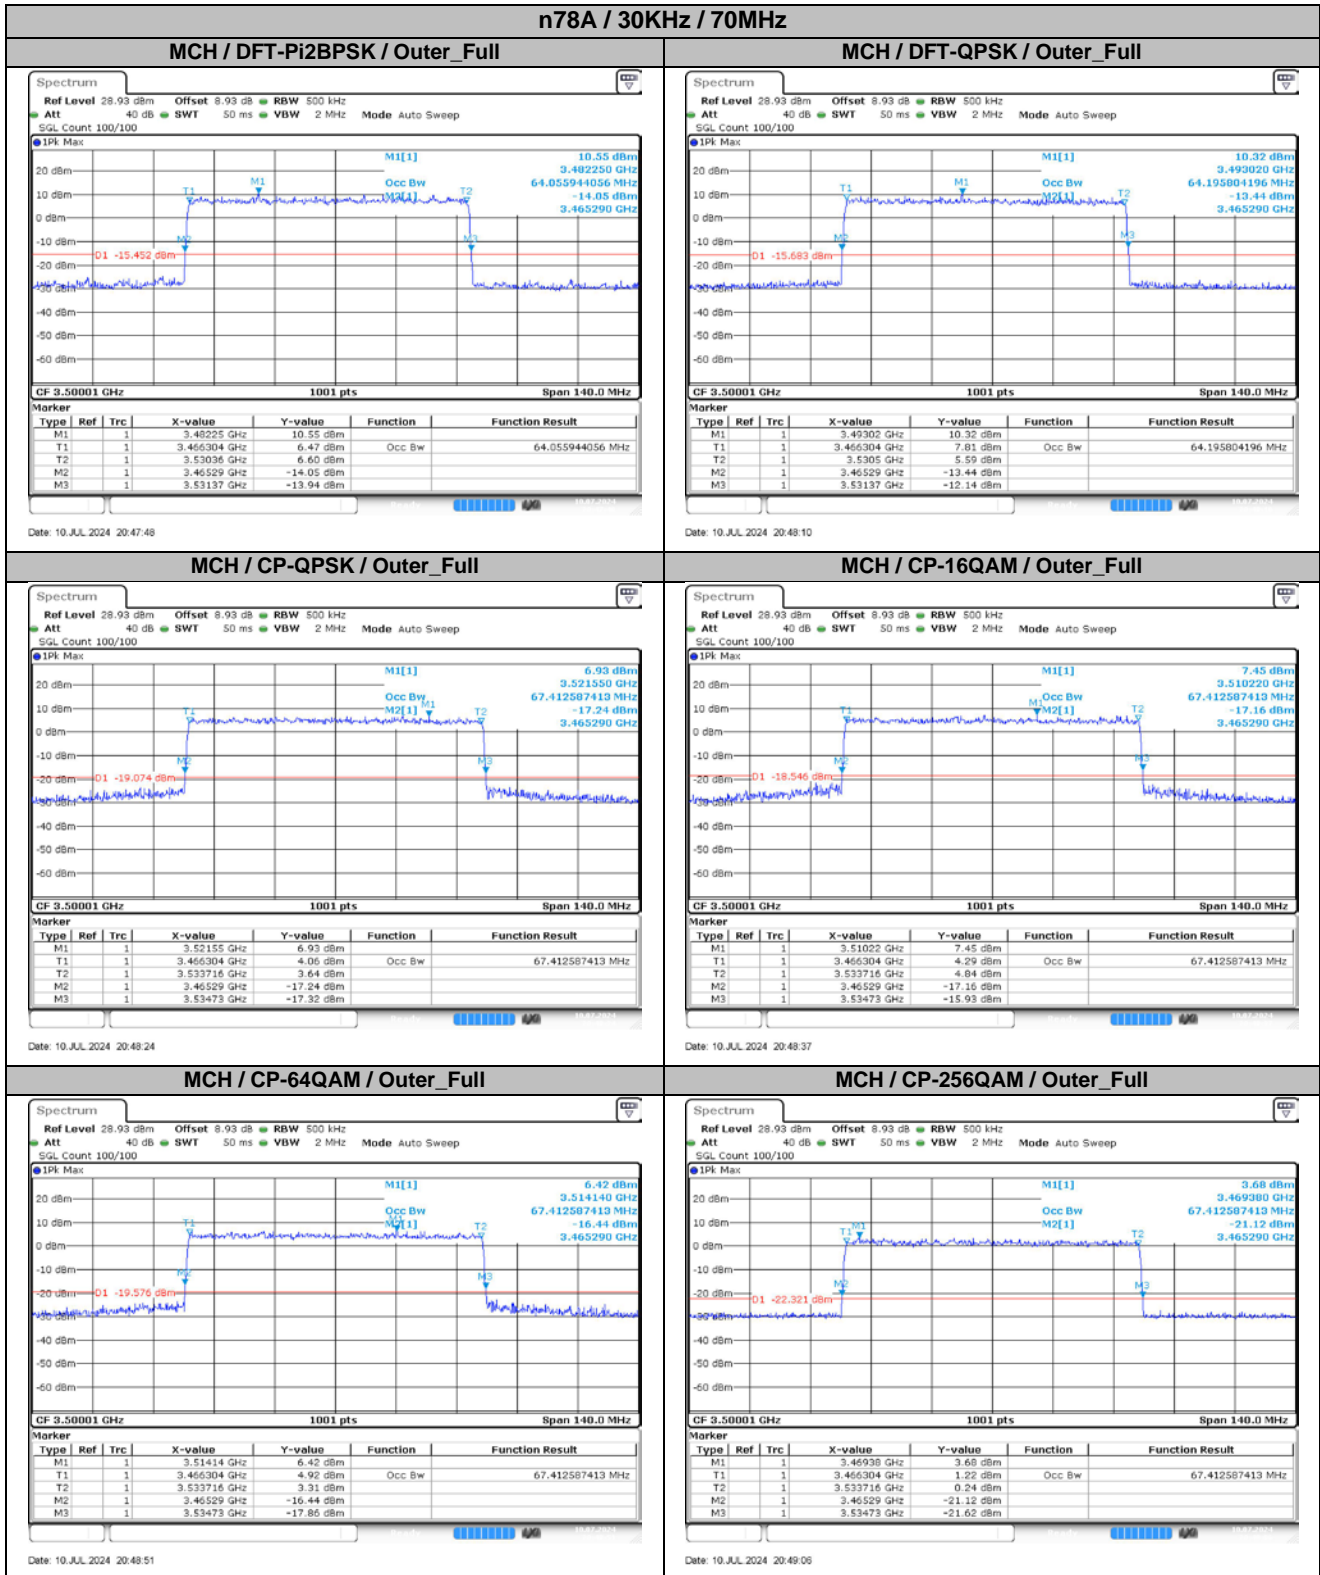

**Appendix
for
n78A
(3450-3550)**

Catalogue

1.	EFFECTIVE ISOTROPIC RADIATED POWER	3
1.1.	TEST RESULTS @ ANT9 (ANTENNA GAIN=-2.16DBI)	3
2.	PEAK-TO-AVERAGE RATIO	6
2.1.	TEST RESULTS	6
2.2.	TEST PLOTS.....	6
3.	MODULATION CHARACTERISTICS.....	7
3.1.	TEST PLOTS.....	7
4.	99% OCCUPIED BANDWIDTH & 26DB EMISSION BANDWIDTH	8
4.1.	TEST RESULTS	8
4.2.	TEST PLOTS.....	10
5.	CONDUCTED BAND EDGES.....	22
5.1.	TEST PLOTS.....	22
6.	CONDUCTED SPURIOUS EMISSION.....	38
6.1.	TEST PLOTS.....	38
7.	FREQUENCY STABILITY.....	49
7.1.	TEST RESULTS	49

4.2. Test Plots

5. Conducted Band Edges

5.1. Test Plots