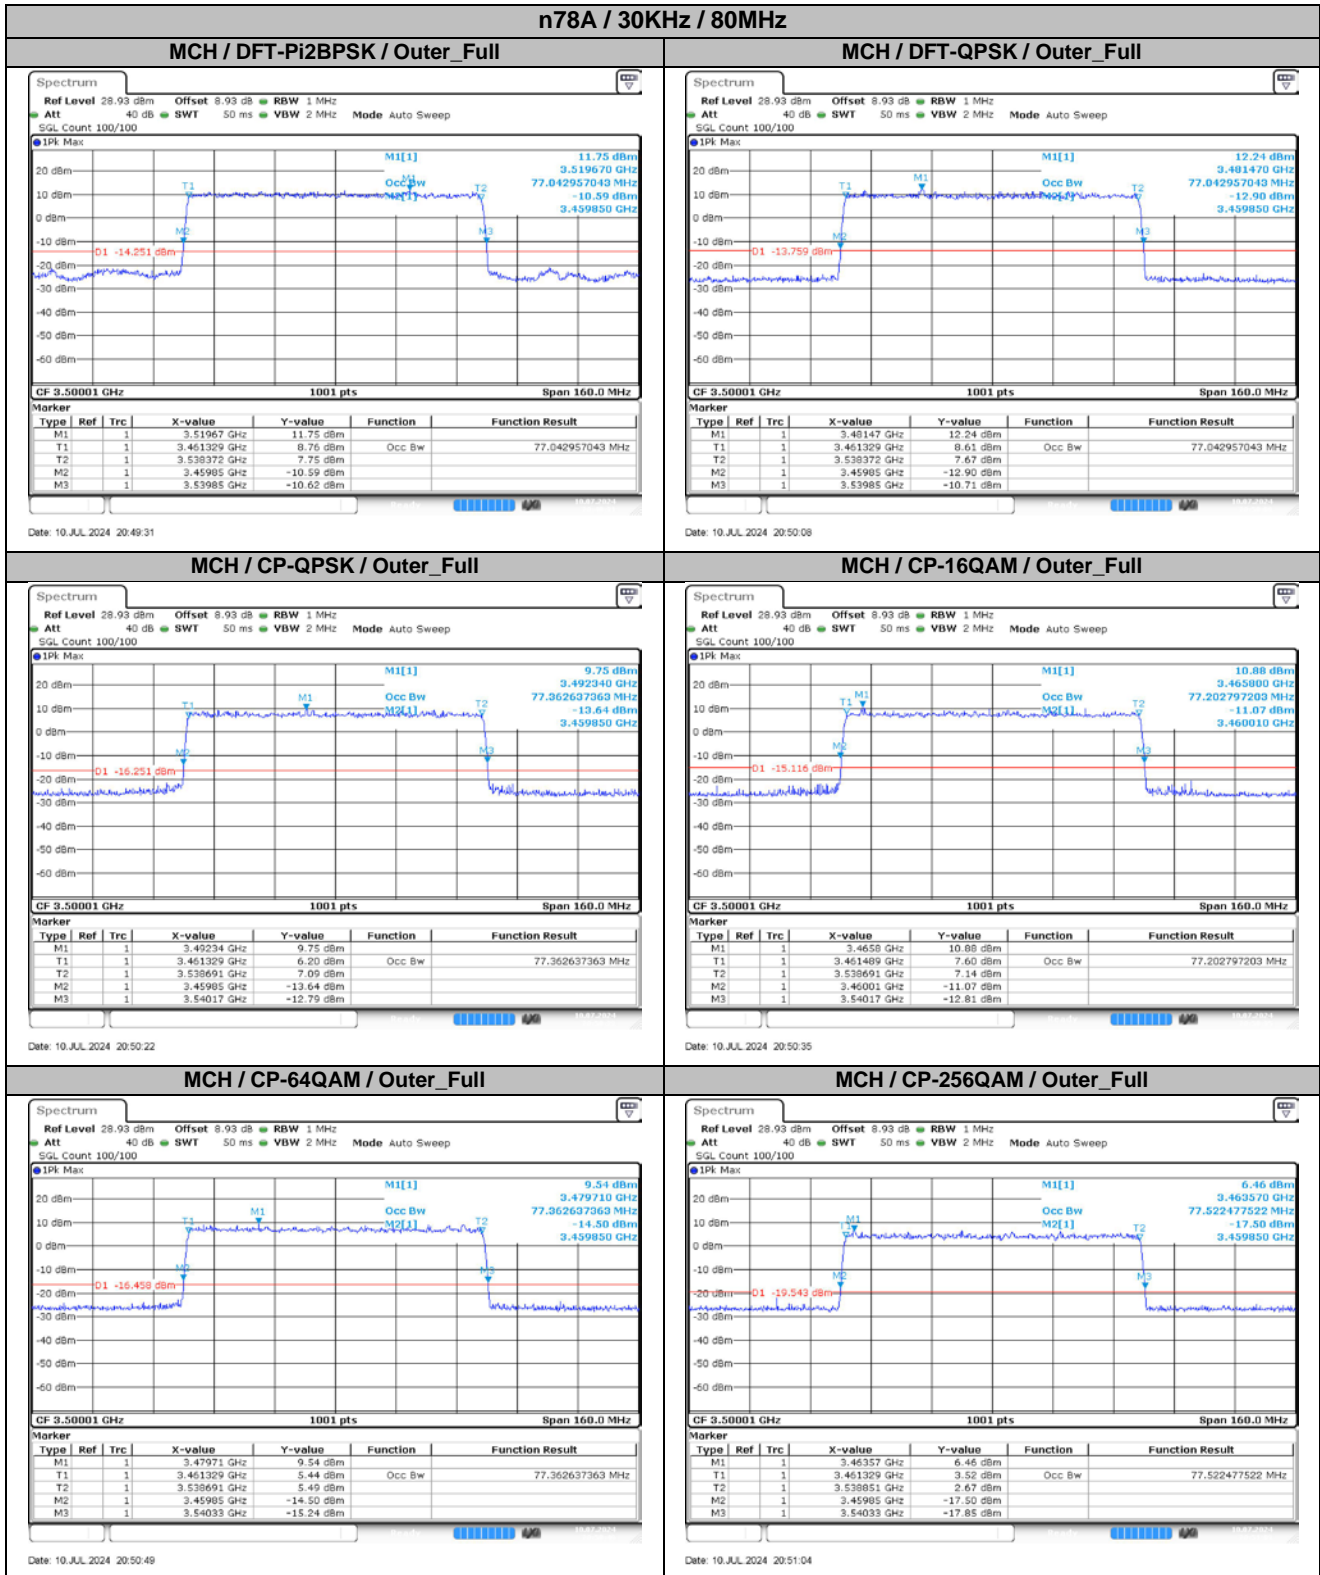

**Appendix
for
n78A
(3450-3550)**

Catalogue

1.	EFFECTIVE ISOTROPIC RADIATED POWER	3
1.1.	TEST RESULTS @ ANT9 (ANTENNA GAIN=-2.16DBI)	3
2.	PEAK-TO-AVERAGE RATIO	6
2.1.	TEST RESULTS	6
2.2.	TEST PLOTS.....	6
3.	MODULATION CHARACTERISTICS.....	7
3.1.	TEST PLOTS.....	7
4.	99% OCCUPIED BANDWIDTH & 26DB EMISSION BANDWIDTH	8
4.1.	TEST RESULTS	8
4.2.	TEST PLOTS.....	10
5.	CONDUCTED BAND EDGES.....	22
5.1.	TEST PLOTS.....	22
6.	CONDUCTED SPURIOUS EMISSION.....	38
6.1.	TEST PLOTS.....	38
7.	FREQUENCY STABILITY.....	49
7.1.	TEST RESULTS	49

4.2. Test Plots

5. Conducted Band Edges

5.1. Test Plots