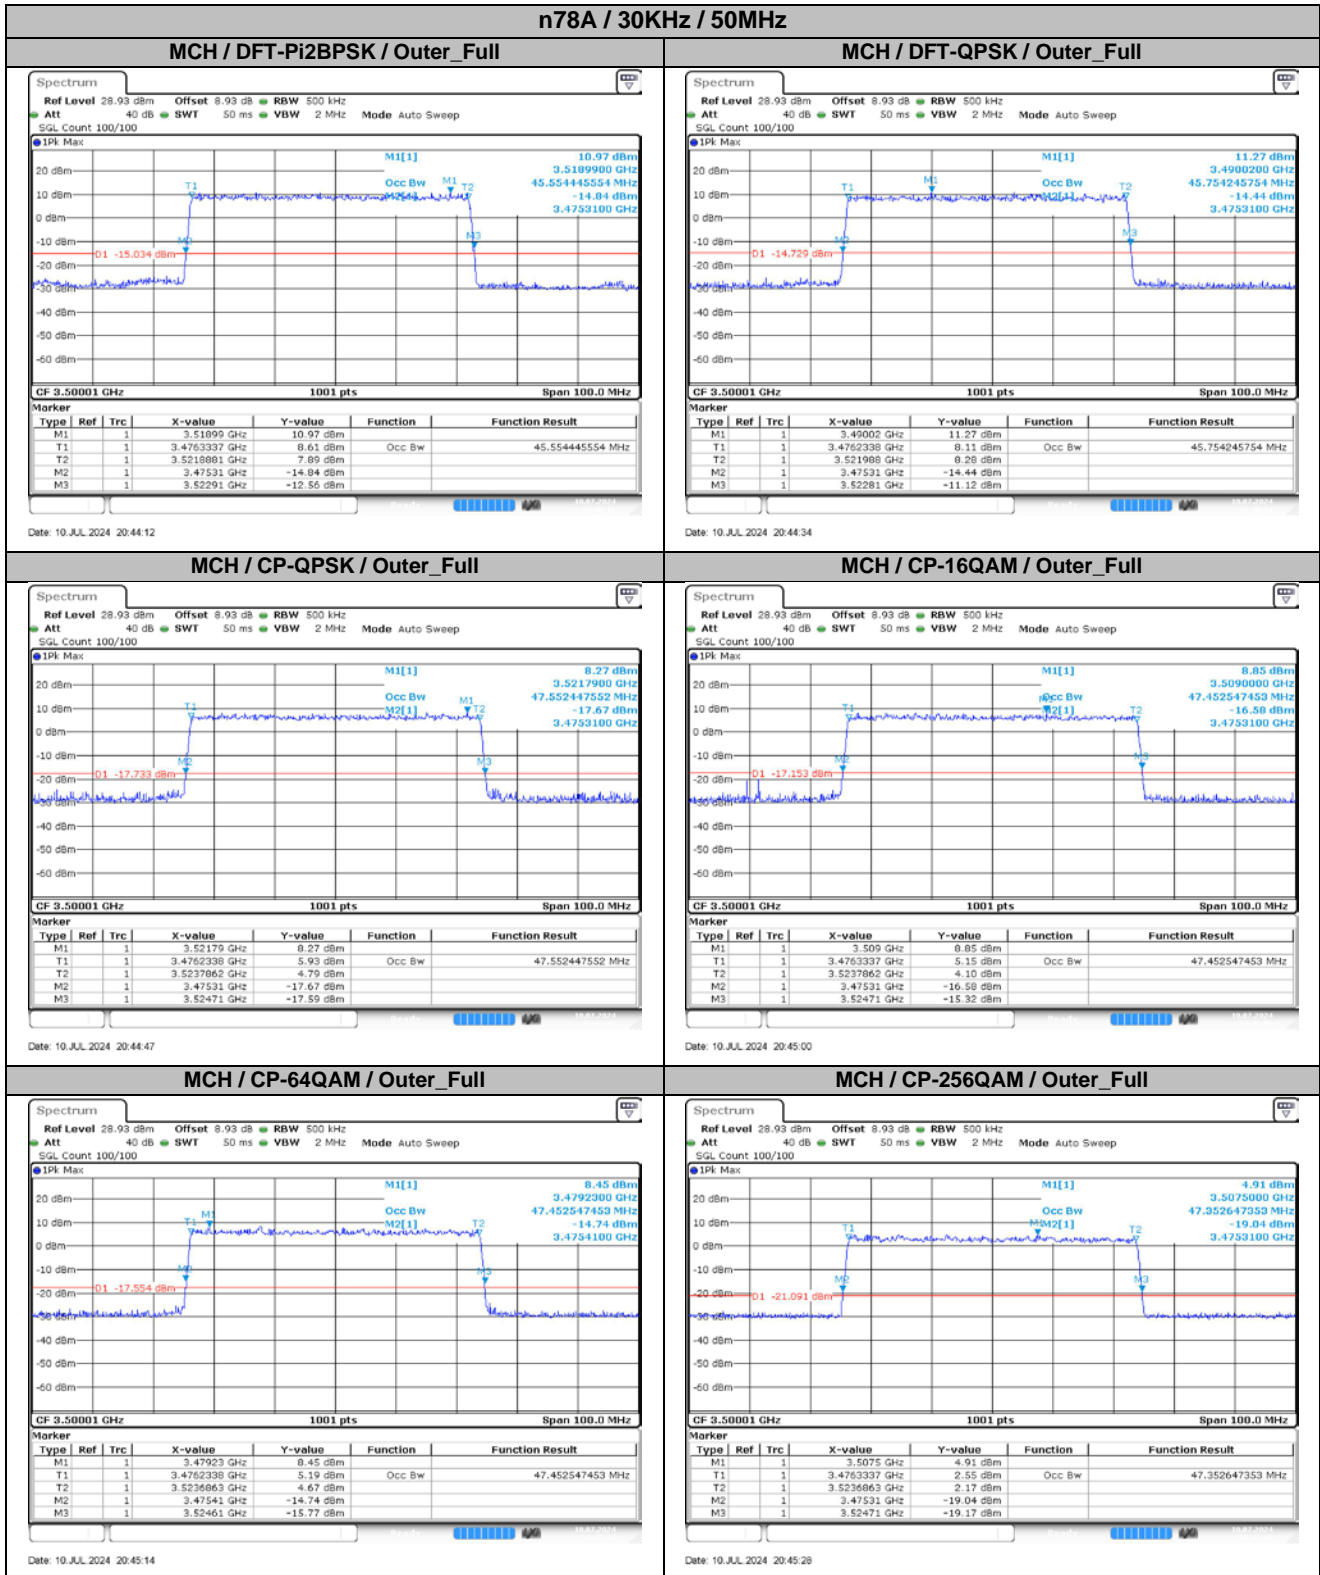

**Appendix
for
n78A
(3450-3550)**

Catalogue

1.	EFFECTIVE ISOTROPIC RADIATED POWER	3
1.1.	TEST RESULTS @ ANT9 (ANTENNA GAIN=-2.16DBI)	3
2.	PEAK-TO-AVERAGE RATIO	6
2.1.	TEST RESULTS	6
2.2.	TEST PLOTS.....	6
3.	MODULATION CHARACTERISTICS.....	7
3.1.	TEST PLOTS.....	7
4.	99% OCCUPIED BANDWIDTH & 26DB EMISSION BANDWIDTH	8
4.1.	TEST RESULTS	8
4.2.	TEST PLOTS.....	10
5.	CONDUCTED BAND EDGES.....	22
5.1.	TEST PLOTS.....	22
6.	CONDUCTED SPURIOUS EMISSION.....	38
6.1.	TEST PLOTS.....	38
7.	FREQUENCY STABILITY.....	49
7.1.	TEST RESULTS	49

4.2. Test Plots

5. Conducted Band Edges

5.1. Test Plots