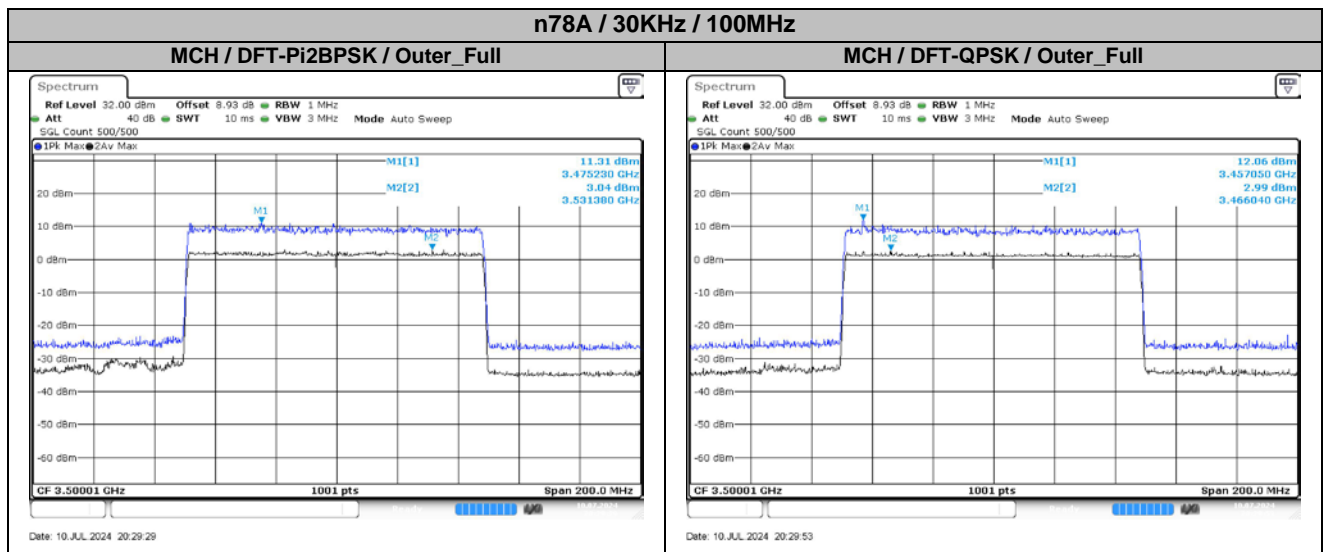

2. Peak-to-Average Ratio

2.1. Test Results

SCS	Bandwidth	Channel	RB	Result (dB)		Limit (dB)	Verdict
				DFT-Pi2BPSK	DFT-QPSK		
30KHz	100MHz	MCH	Outer_Full	8.27	9.08	13.00	Pass

2.2. Test Plots

3. Modulation Characteristics