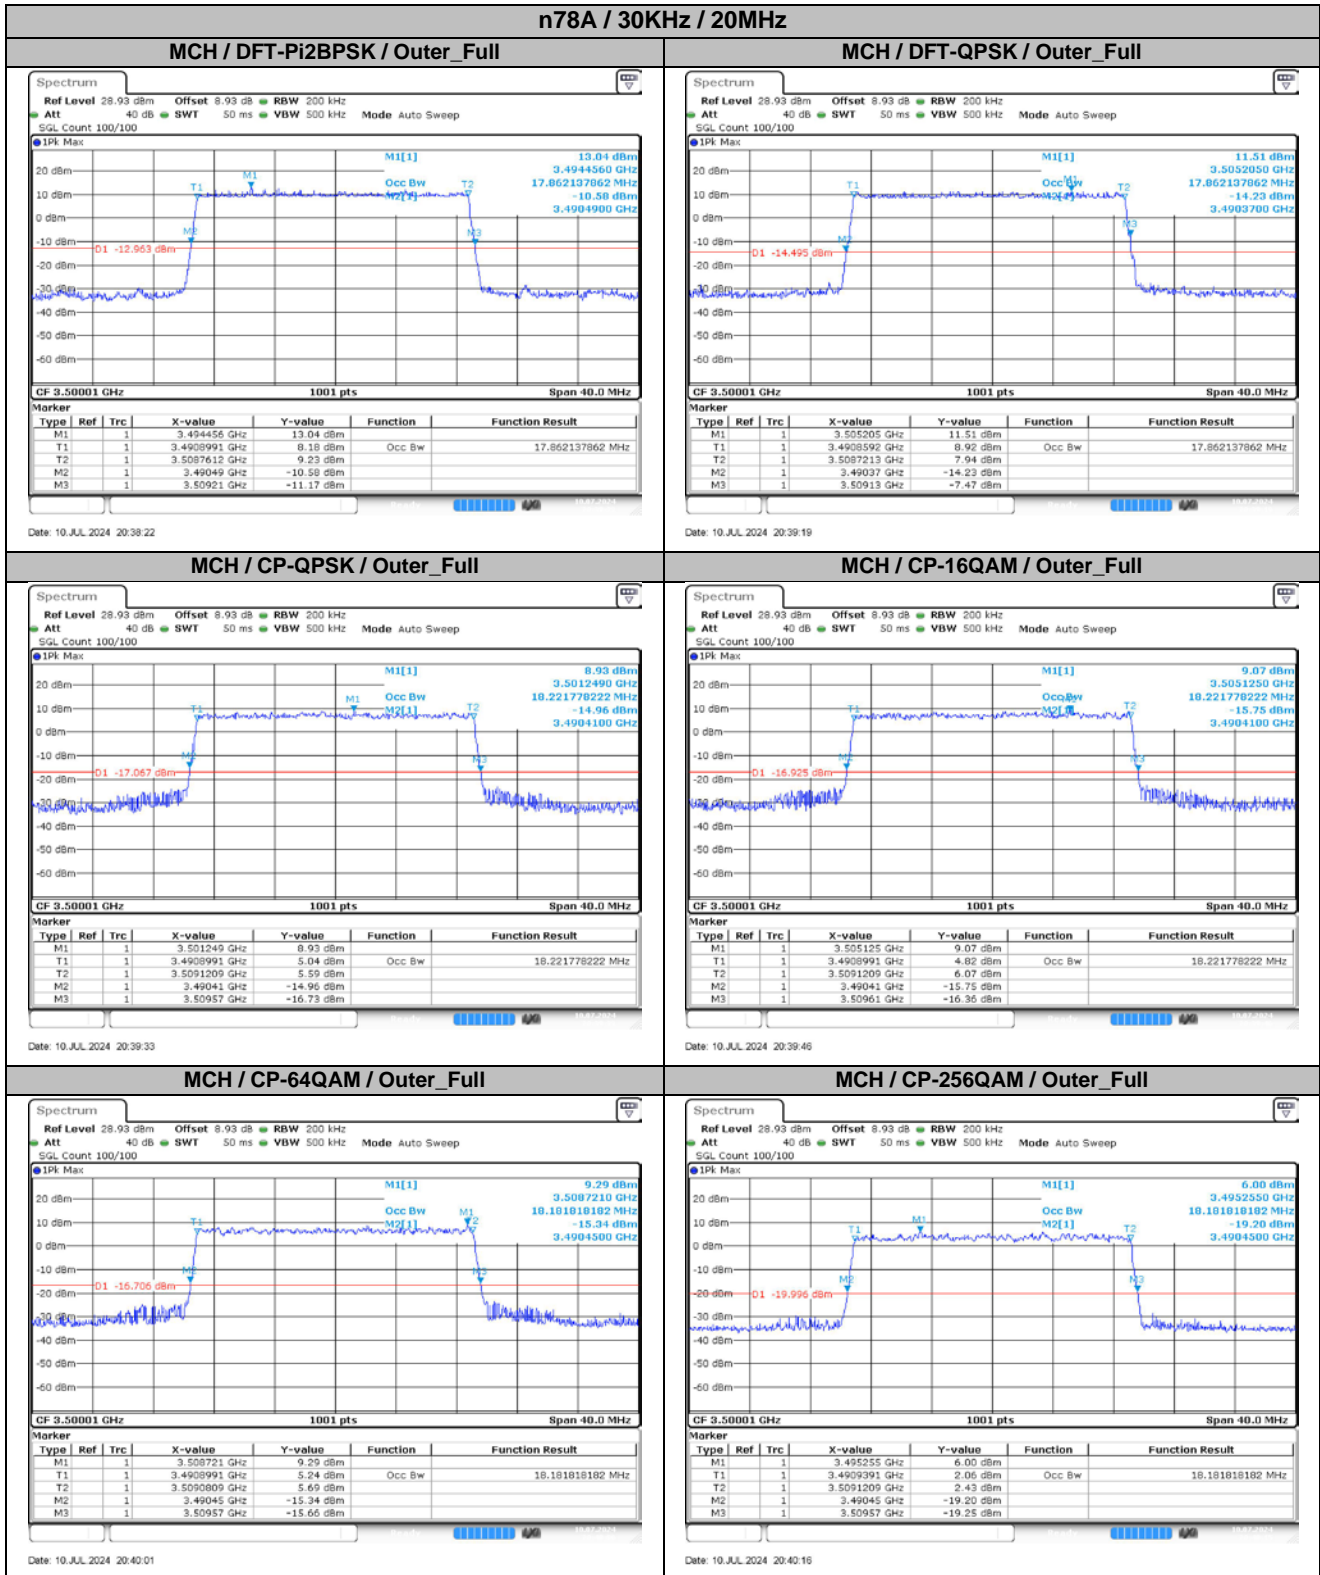

2. Peak-to-Average Ratio

2.1. Test Results

SCS	Bandwidth	Channel	RB	Result (dB)		Limit (dB)	Verdict
				DFT-Pi2BPSK	DFT-QPSK		
30KHz	100MHz	MCH	Outer_Full	8.27	9.08	13.00	Pass

2.2. Test Plots

3. Modulation Characteristics

3.1. Test Plots

4. 99% Occupied Bandwidth & 26dB Emission Bandwidth

4.1. Test Results

SCS	Bandwidth	Modulation	RB	99% Occupied Bandwidth (MHz)	26dB Emission Bandwidth (MHz)	Verdict
30KHz	10MHz	DFT-Pi2BPSK	Outer_Full	8.57	9.26	Pass
30KHz	10MHz	DFT-QPSK	Outer_Full	8.61	9.28	Pass
30KHz	10MHz	CP-QPSK	Outer_Full	8.59	9.32	Pass
30KHz	10MHz	CP-16QAM	Outer_Full	8.55	9.28	Pass
30KHz	10MHz	CP-64QAM	Outer_Full	8.57	9.34	Pass
30KHz	10MHz	CP-256QAM	Outer_Full	8.59	9.32	Pass
30KHz	15MHz	DFT-Pi2BPSK	Outer_Full	12.89	13.68	Pass
30KHz	15MHz	DFT-QPSK	Outer_Full	12.89	13.74	Pass
30KHz	15MHz	CP-QPSK	Outer_Full	13.58	14.46	Pass
30KHz	15MHz	CP-16QAM	Outer_Full	13.58	14.55	Pass
30KHz	15MHz	CP-64QAM	Outer_Full	13.58	14.49	Pass
30KHz	15MHz	CP-256QAM	Outer_Full	13.58	14.43	Pass
30KHz	20MHz	DFT-Pi2BPSK	Outer_Full	17.86	18.72	Pass
30KHz	20MHz	DFT-QPSK	Outer_Full	17.86	18.76	Pass
30KHz	20MHz	CP-QPSK	Outer_Full	18.22	19.16	Pass
30KHz	20MHz	CP-16QAM	Outer_Full	18.22	19.20	Pass
30KHz	20MHz	CP-64QAM	Outer_Full	18.18	19.12	Pass
30KHz	20MHz	CP-256QAM	Outer_Full	18.18	19.12	Pass
30KHz	25MHz	DFT-Pi2BPSK	Outer_Full	22.88	23.95	Pass
30KHz	25MHz	DFT-QPSK	Outer_Full	22.88	24.05	Pass
30KHz	25MHz	CP-QPSK	Outer_Full	23.28	24.35	Pass

4.2. Test Plots

5. Conducted Band Edges

5.1. Test Plots