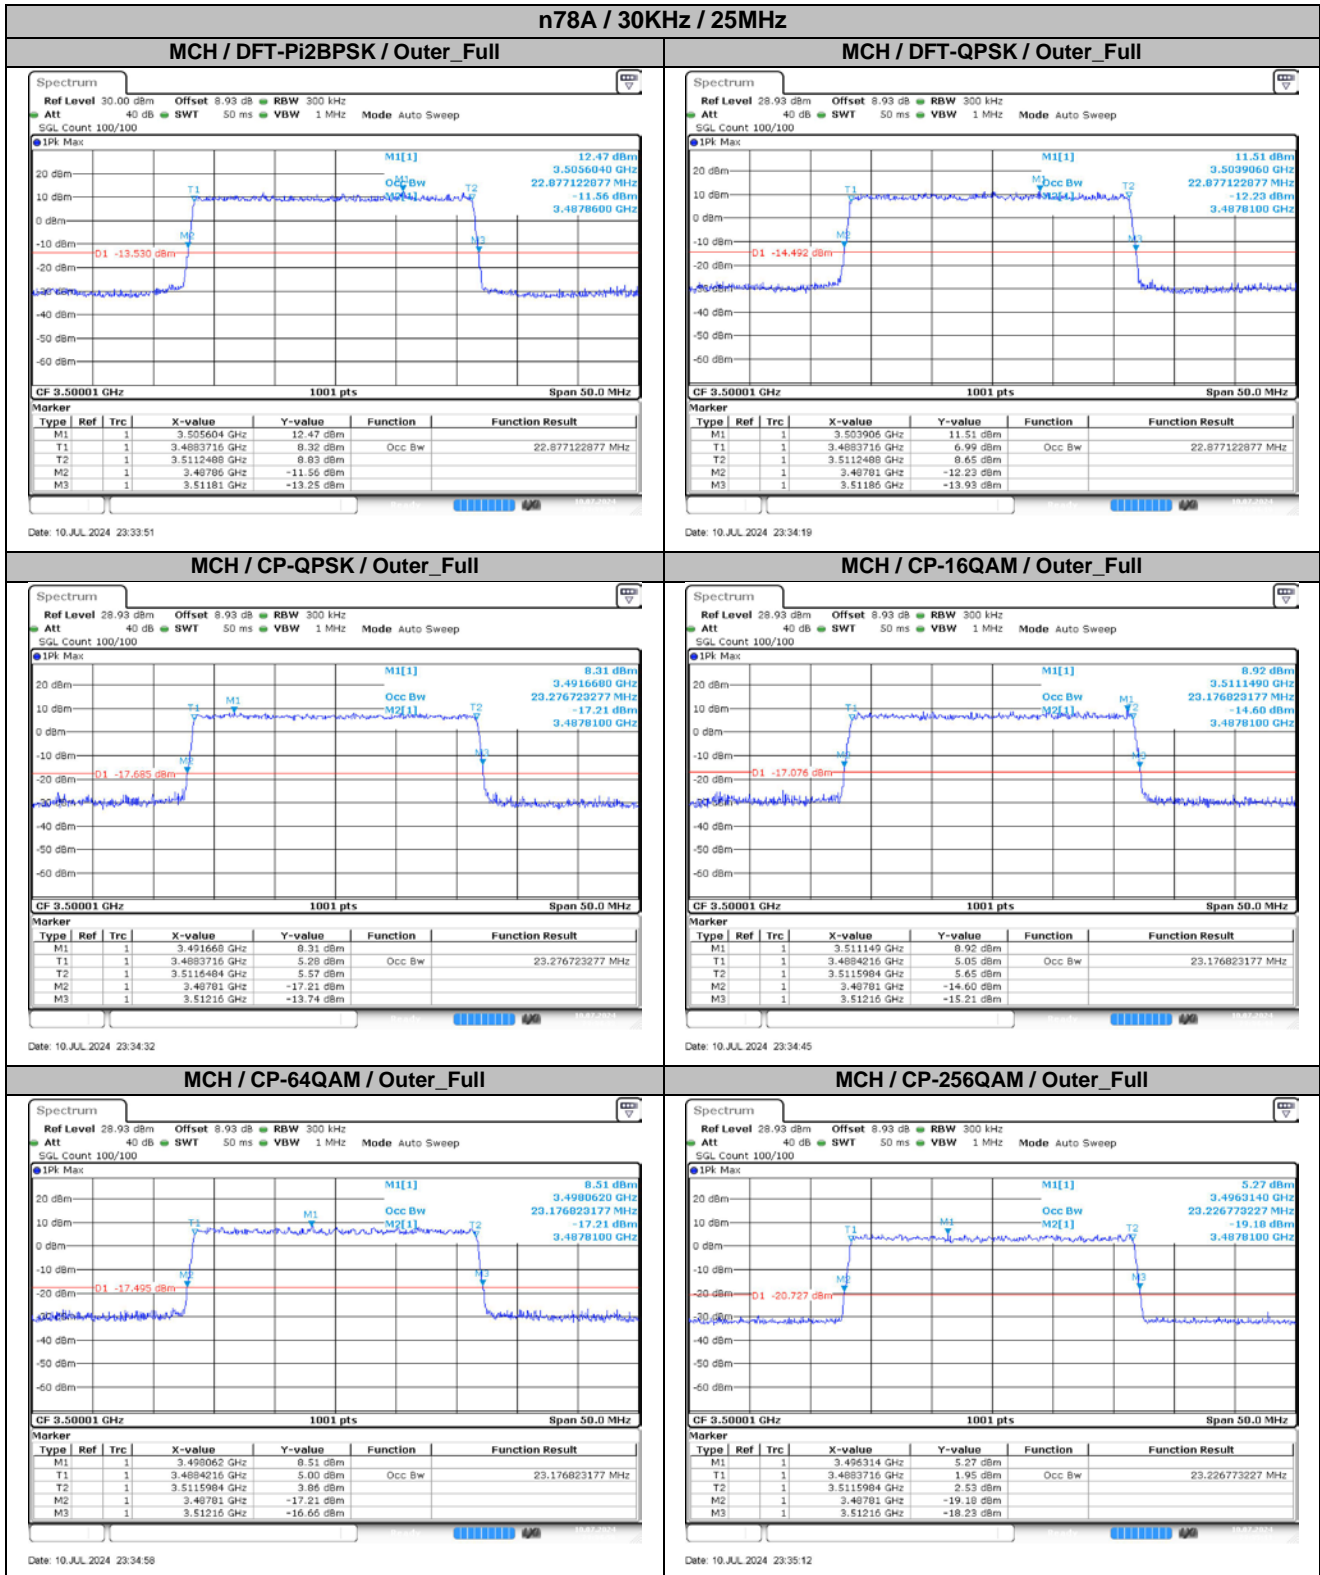

2. Peak-to-Average Ratio

2.1. Test Results

SCS	Bandwidth	Channel	RB	Result (dB)		Limit (dB)	Verdict
				DFT-Pi2BPSK	DFT-QPSK		
30KHz	100MHz	MCH	Outer_Full	8.27	9.08	13.00	Pass

2.2. Test Plots

3. Modulation Characteristics

3.1. Test Plots

4. 99% Occupied Bandwidth & 26dB Emission Bandwidth

4.1. Test Results

SCS	Bandwidth	Modulation	RB	99% Occupied Bandwidth (MHz)	26dB Emission Bandwidth (MHz)	Verdict
30KHz	10MHz	DFT-Pi2BPSK	Outer_Full	8.57	9.26	Pass
30KHz	10MHz	DFT-QPSK	Outer_Full	8.61	9.28	Pass
30KHz	10MHz	CP-QPSK	Outer_Full	8.59	9.32	Pass
30KHz	10MHz	CP-16QAM	Outer_Full	8.55	9.28	Pass
30KHz	10MHz	CP-64QAM	Outer_Full	8.57	9.34	Pass
30KHz	10MHz	CP-256QAM	Outer_Full	8.59	9.32	Pass
30KHz	15MHz	DFT-Pi2BPSK	Outer_Full	12.89	13.68	Pass
30KHz	15MHz	DFT-QPSK	Outer_Full	12.89	13.74	Pass
30KHz	15MHz	CP-QPSK	Outer_Full	13.58	14.46	Pass
30KHz	15MHz	CP-16QAM	Outer_Full	13.58	14.55	Pass
30KHz	15MHz	CP-64QAM	Outer_Full	13.58	14.49	Pass
30KHz	15MHz	CP-256QAM	Outer_Full	13.58	14.43	Pass
30KHz	20MHz	DFT-Pi2BPSK	Outer_Full	17.86	18.72	Pass
30KHz	20MHz	DFT-QPSK	Outer_Full	17.86	18.76	Pass
30KHz	20MHz	CP-QPSK	Outer_Full	18.22	19.16	Pass
30KHz	20MHz	CP-16QAM	Outer_Full	18.22	19.20	Pass
30KHz	20MHz	CP-64QAM	Outer_Full	18.18	19.12	Pass
30KHz	20MHz	CP-256QAM	Outer_Full	18.18	19.12	Pass
30KHz	25MHz	DFT-Pi2BPSK	Outer_Full	22.88	23.95	Pass
30KHz	25MHz	DFT-QPSK	Outer_Full	22.88	24.05	Pass
30KHz	25MHz	CP-QPSK	Outer_Full	23.28	24.35	Pass

4.2. Test Plots

5. Conducted Band Edges

5.1. Test Plots