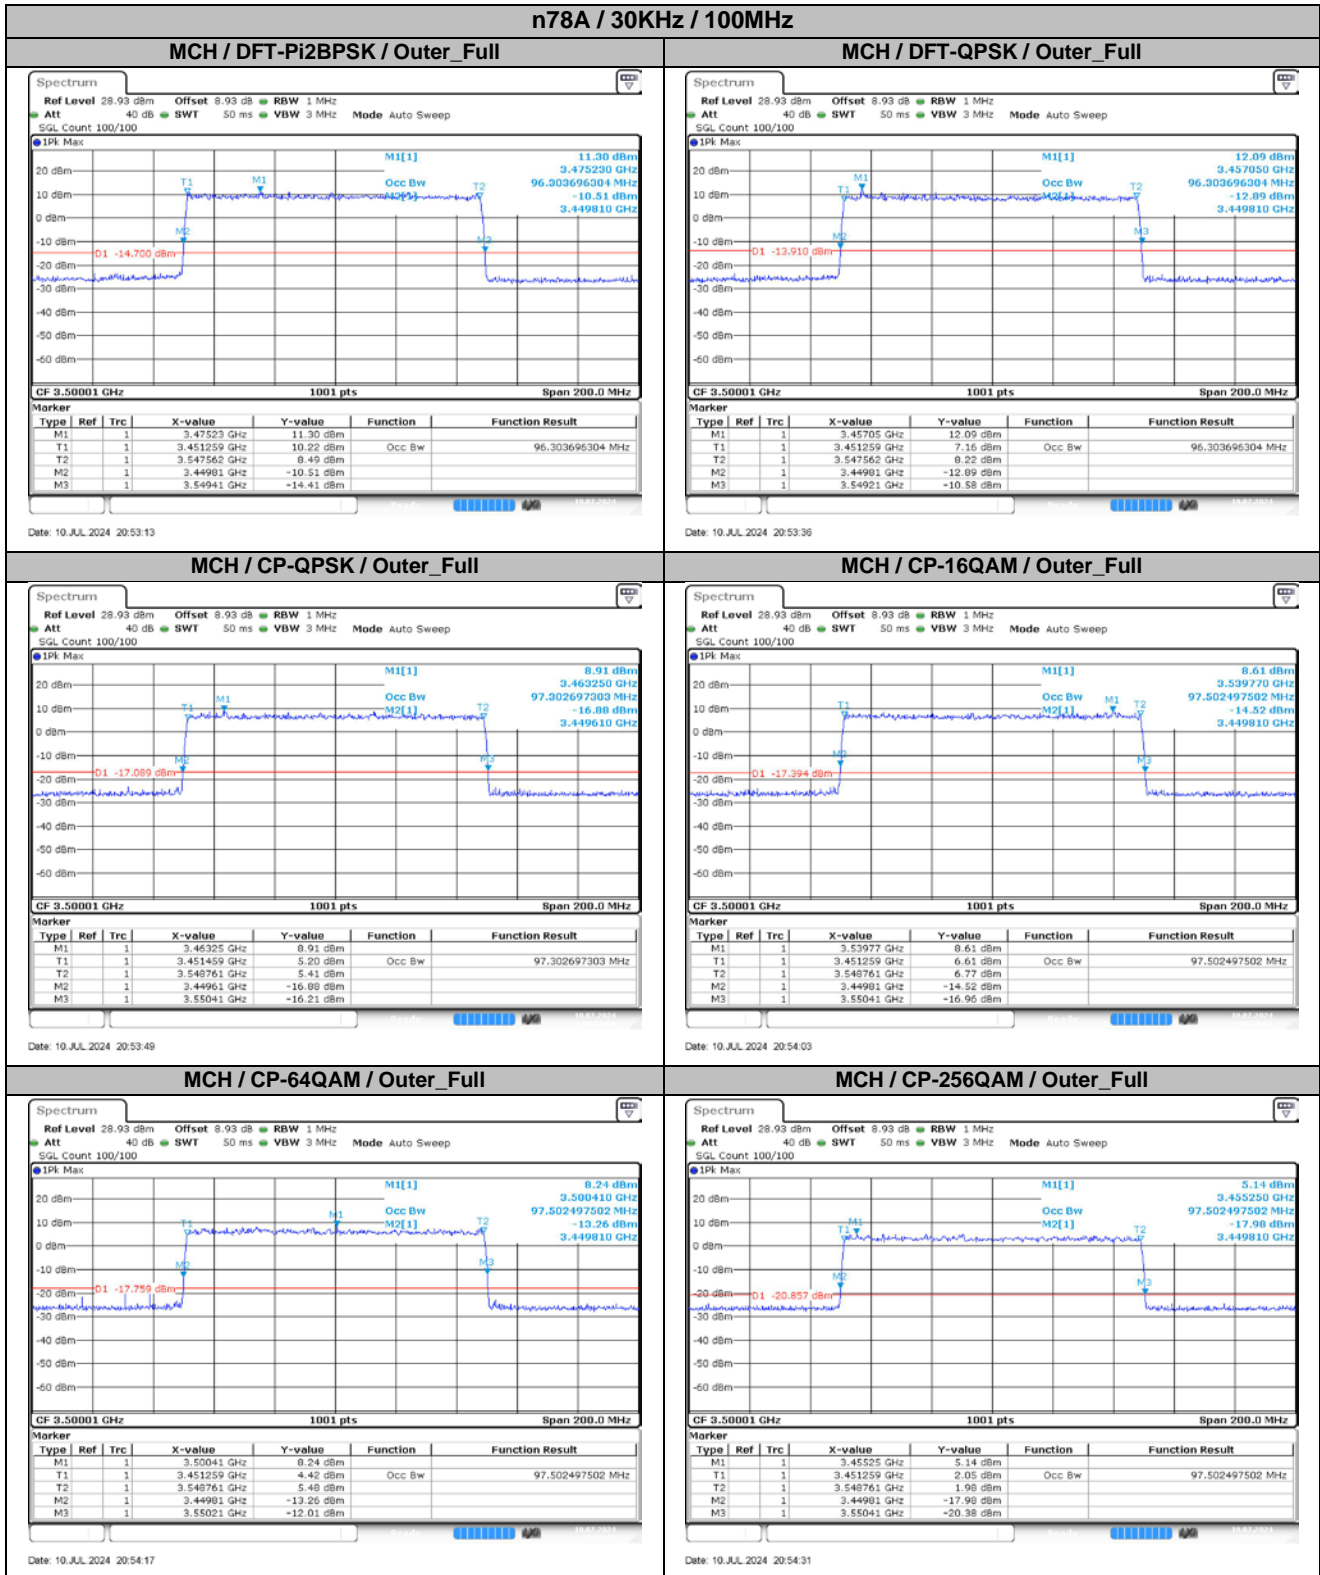

**Appendix
for
n78A
(3450-3550)**

Catalogue

1.	EFFECTIVE ISOTROPIC RADIATED POWER	3
1.1.	TEST RESULTS @ ANT9 (ANTENNA GAIN=-2.16DBI)	3
2.	PEAK-TO-AVERAGE RATIO	6
2.1.	TEST RESULTS	6
2.2.	TEST PLOTS.....	6
3.	MODULATION CHARACTERISTICS.....	7
3.1.	TEST PLOTS.....	7
4.	99% OCCUPIED BANDWIDTH & 26DB EMISSION BANDWIDTH	8
4.1.	TEST RESULTS	8
4.2.	TEST PLOTS.....	10
5.	CONDUCTED BAND EDGES.....	22
5.1.	TEST PLOTS.....	22
6.	CONDUCTED SPURIOUS EMISSION.....	38
6.1.	TEST PLOTS.....	38
7.	FREQUENCY STABILITY.....	49
7.1.	TEST RESULTS	49

4.2. Test Plots

5. Conducted Band Edges

5.1. Test Plots