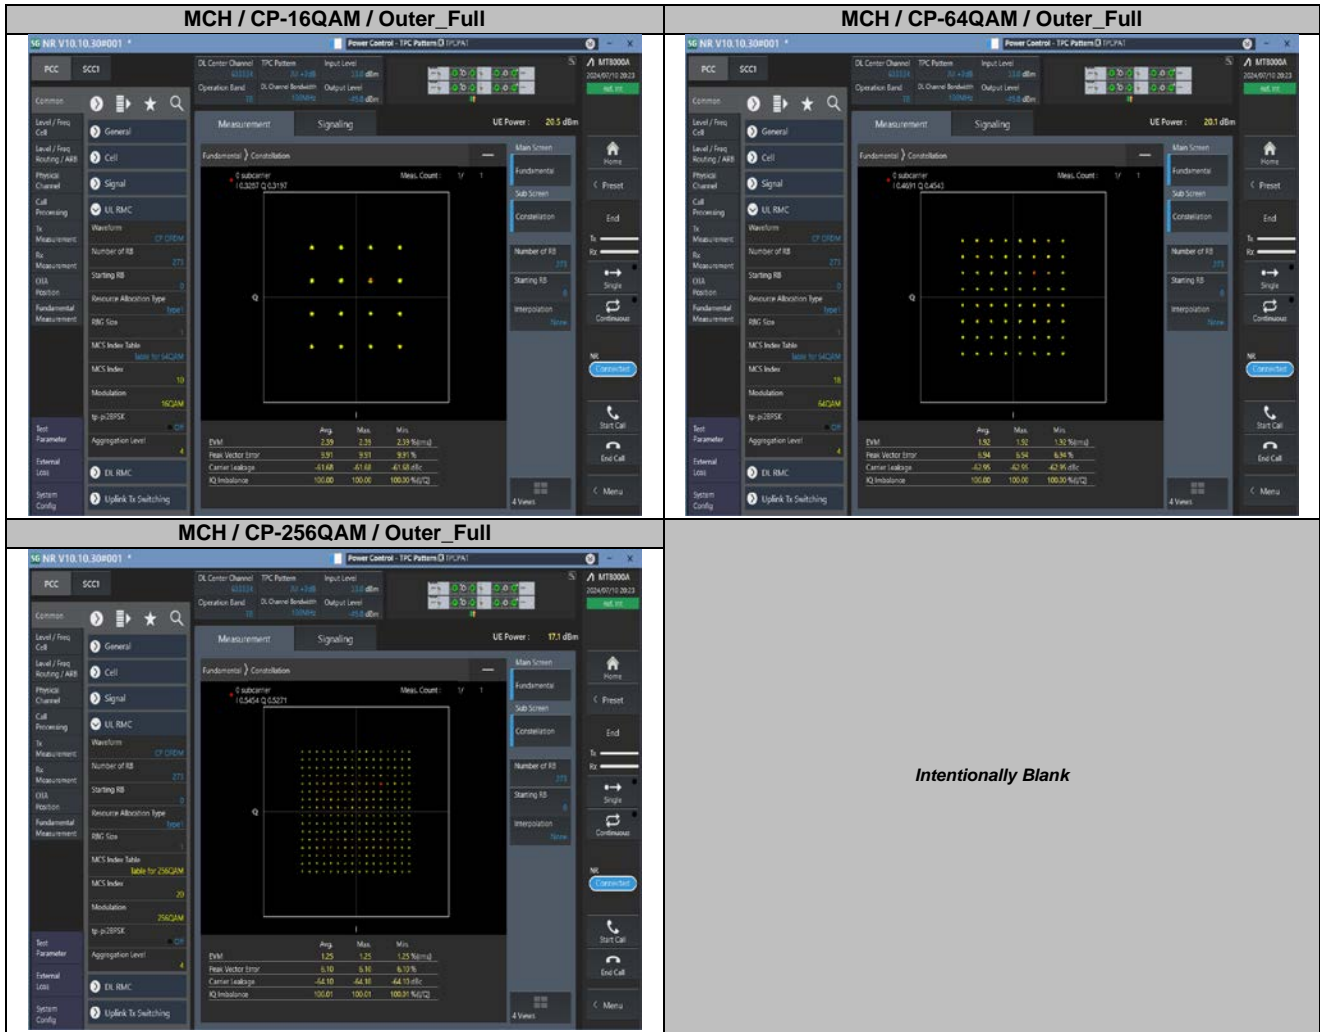

4. 99% Occupied Bandwidth & 26dB Emission Bandwidth

4.1. Test Results

SCS	Bandwidth	Modulation	RB	99% Occupied Bandwidth (MHz)	26dB Emission Bandwidth (MHz)	Verdict
30KHz	10MHz	DFT-Pi2BPSK	Outer_Full	8.57	9.26	Pass
30KHz	10MHz	DFT-QPSK	Outer_Full	8.61	9.28	Pass
30KHz	10MHz	CP-QPSK	Outer_Full	8.59	9.32	Pass
30KHz	10MHz	CP-16QAM	Outer_Full	8.55	9.28	Pass
30KHz	10MHz	CP-64QAM	Outer_Full	8.57	9.34	Pass
30KHz	10MHz	CP-256QAM	Outer_Full	8.59	9.32	Pass
30KHz	15MHz	DFT-Pi2BPSK	Outer_Full	12.89	13.68	Pass
30KHz	15MHz	DFT-QPSK	Outer_Full	12.89	13.74	Pass
30KHz	15MHz	CP-QPSK	Outer_Full	13.58	14.46	Pass
30KHz	15MHz	CP-16QAM	Outer_Full	13.58	14.55	Pass
30KHz	15MHz	CP-64QAM	Outer_Full	13.58	14.49	Pass
30KHz	15MHz	CP-256QAM	Outer_Full	13.58	14.43	Pass
30KHz	20MHz	DFT-Pi2BPSK	Outer_Full	17.86	18.72	Pass
30KHz	20MHz	DFT-QPSK	Outer_Full	17.86	18.76	Pass
30KHz	20MHz	CP-QPSK	Outer_Full	18.22	19.16	Pass
30KHz	20MHz	CP-16QAM	Outer_Full	18.22	19.20	Pass
30KHz	20MHz	CP-64QAM	Outer_Full	18.18	19.12	Pass
30KHz	20MHz	CP-256QAM	Outer_Full	18.18	19.12	Pass
30KHz	25MHz	DFT-Pi2BPSK	Outer_Full	22.88	23.95	Pass
30KHz	25MHz	DFT-QPSK	Outer_Full	22.88	24.05	Pass
30KHz	25MHz	CP-QPSK	Outer_Full	23.28	24.35	Pass