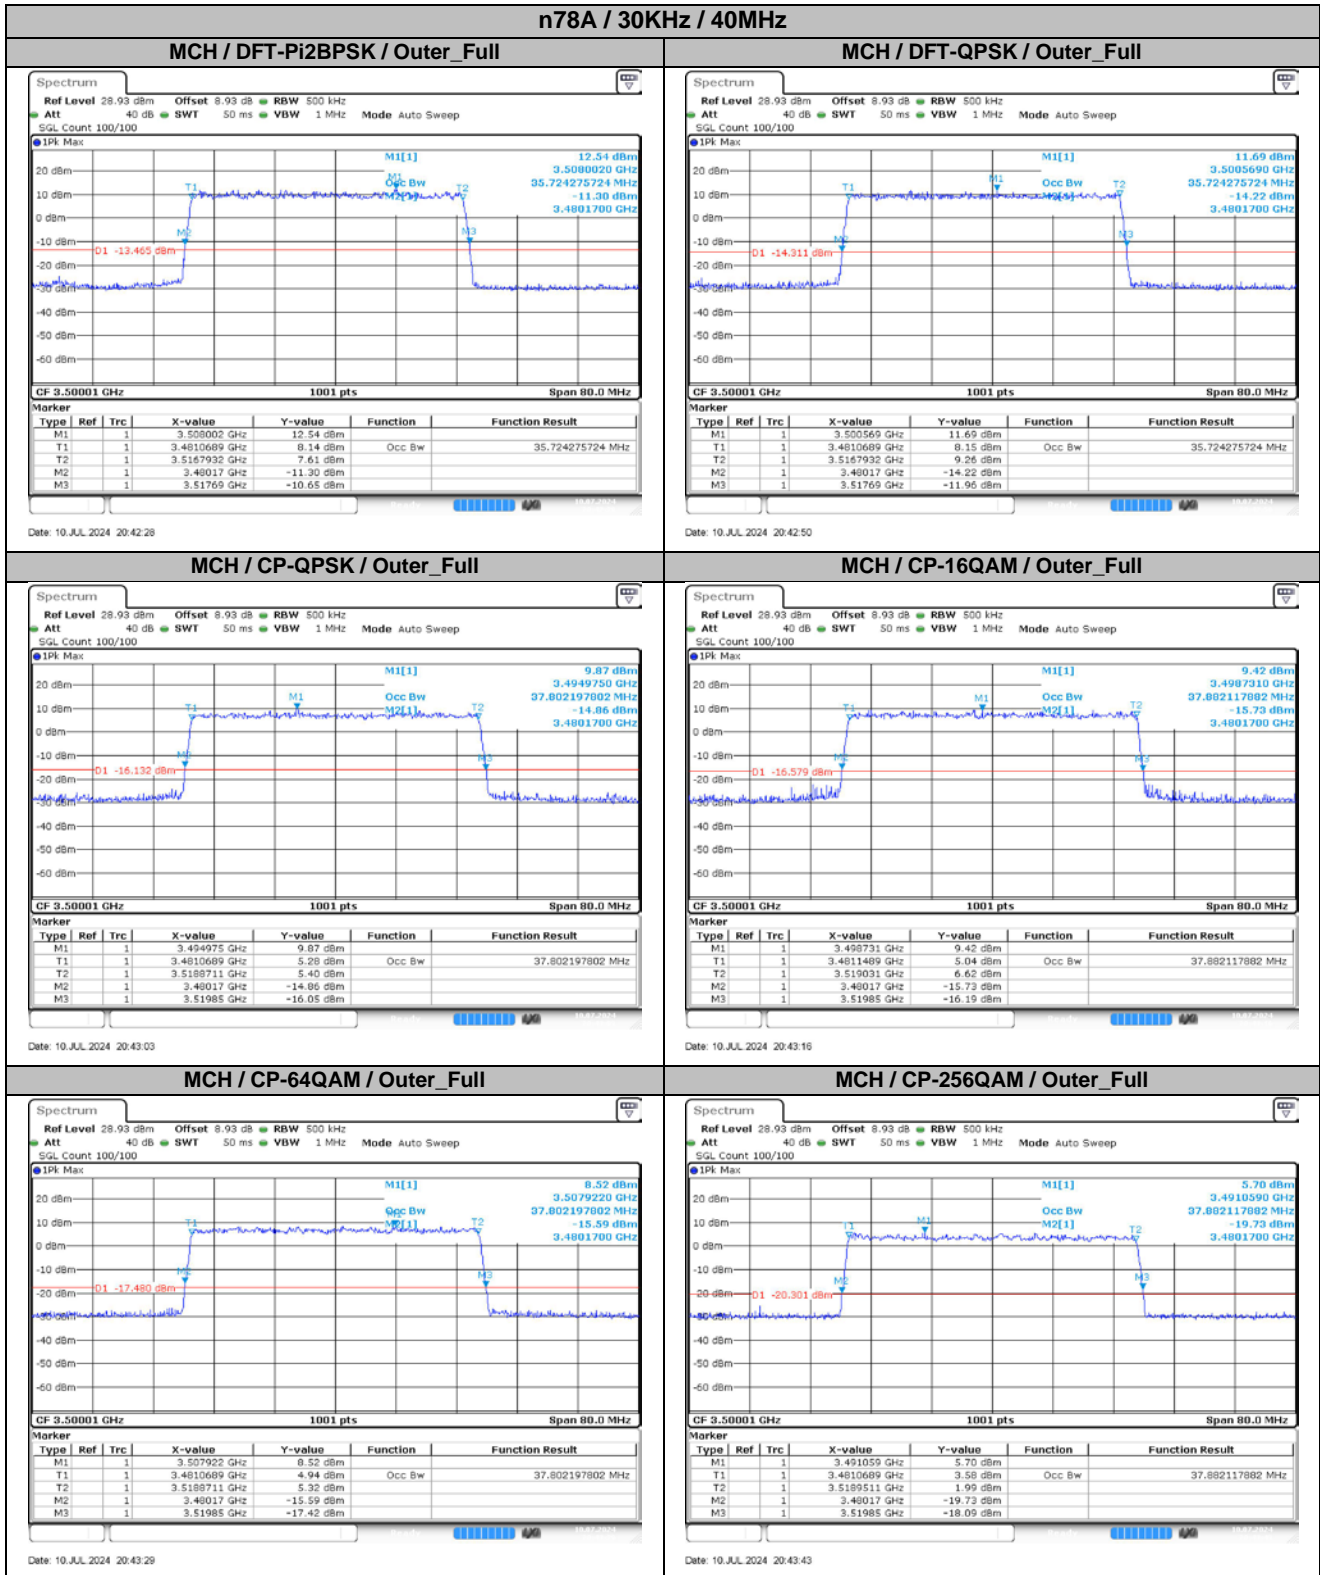

**Appendix
for
n78A
(3450-3550)**

Catalogue

1.	EFFECTIVE ISOTROPIC RADIATED POWER	3
1.1.	TEST RESULTS @ ANT9 (ANTENNA GAIN=-2.16DBI)	3
2.	PEAK-TO-AVERAGE RATIO	6
2.1.	TEST RESULTS	6
2.2.	TEST PLOTS.....	6
3.	MODULATION CHARACTERISTICS.....	7
3.1.	TEST PLOTS.....	7
4.	99% OCCUPIED BANDWIDTH & 26DB EMISSION BANDWIDTH	8
4.1.	TEST RESULTS	8
4.2.	TEST PLOTS.....	10
5.	CONDUCTED BAND EDGES.....	22
5.1.	TEST PLOTS.....	22
6.	CONDUCTED SPURIOUS EMISSION.....	38
6.1.	TEST PLOTS.....	38
7.	FREQUENCY STABILITY.....	49
7.1.	TEST RESULTS	49

4.2. Test Plots

5. Conducted Band Edges

5.1. Test Plots