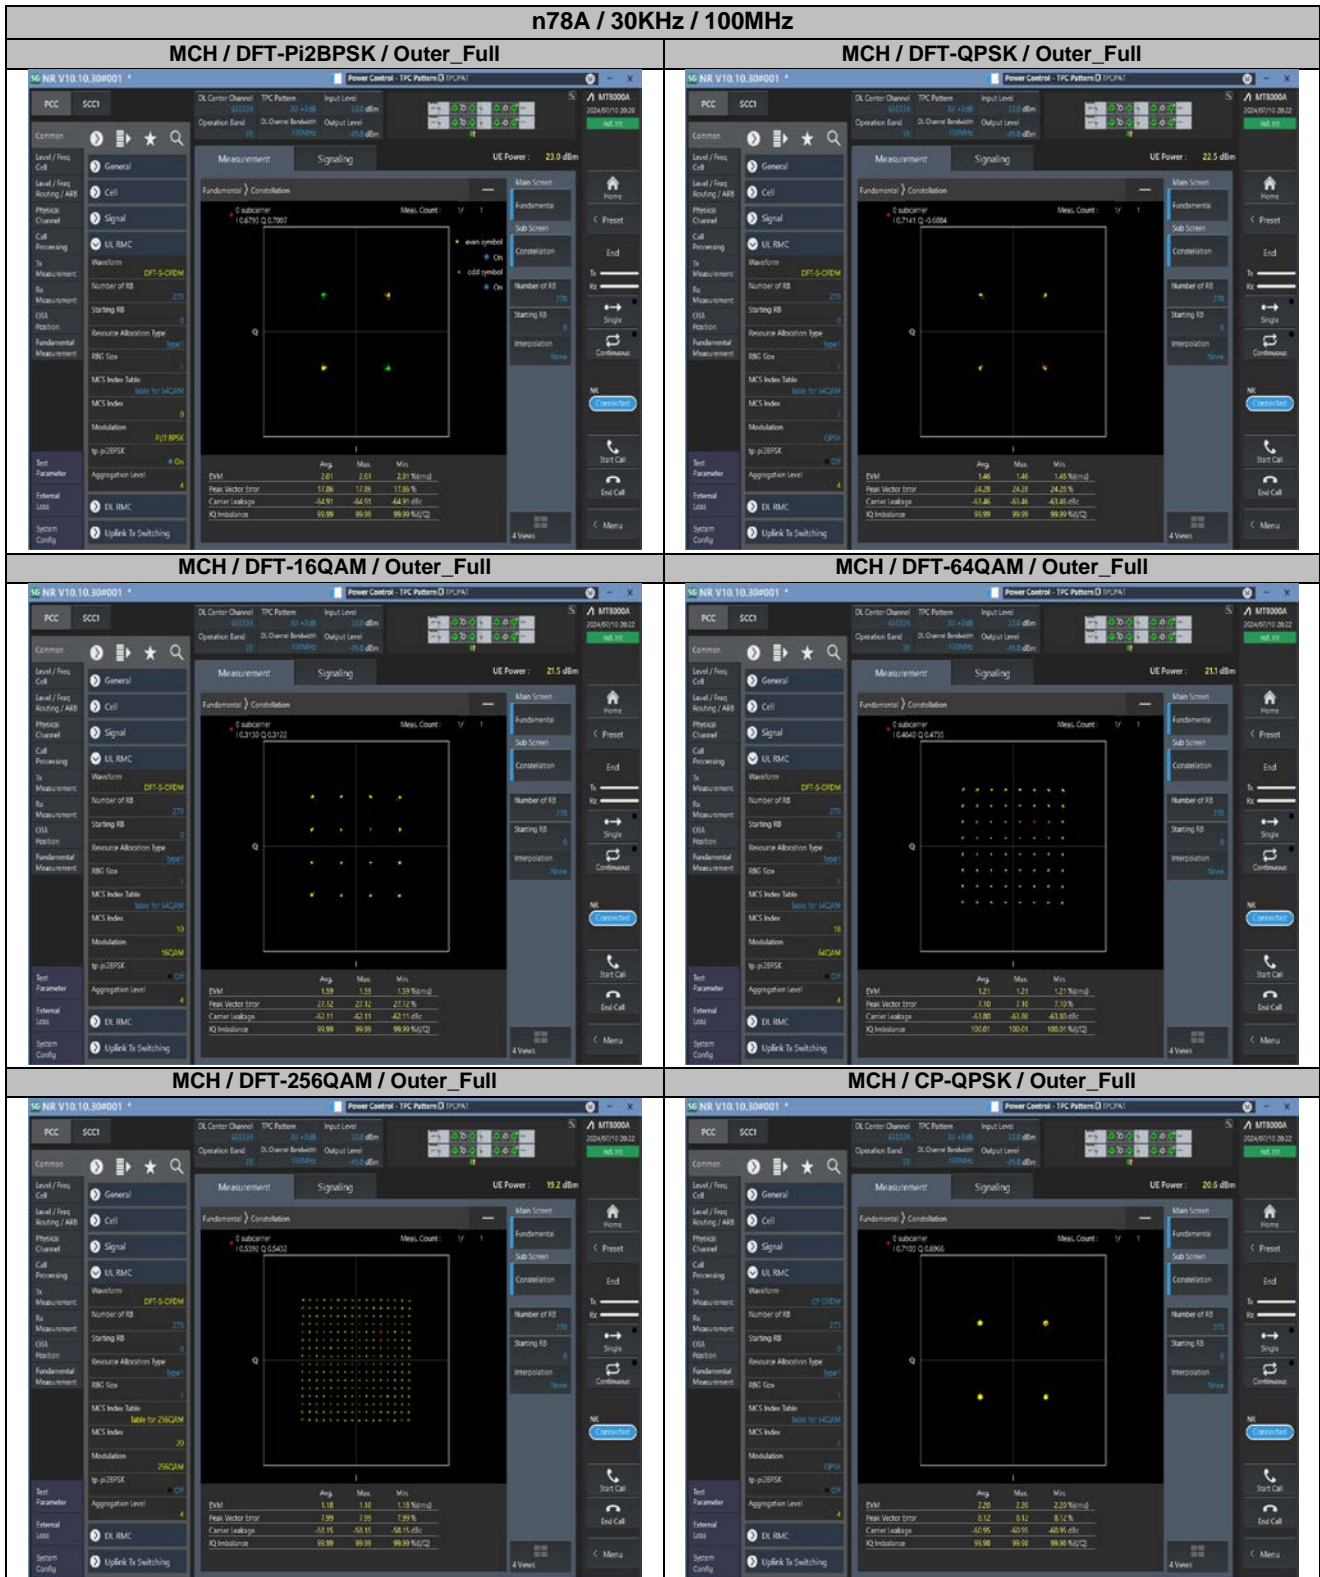

3. Modulation Characteristics

3.1. Test Plots