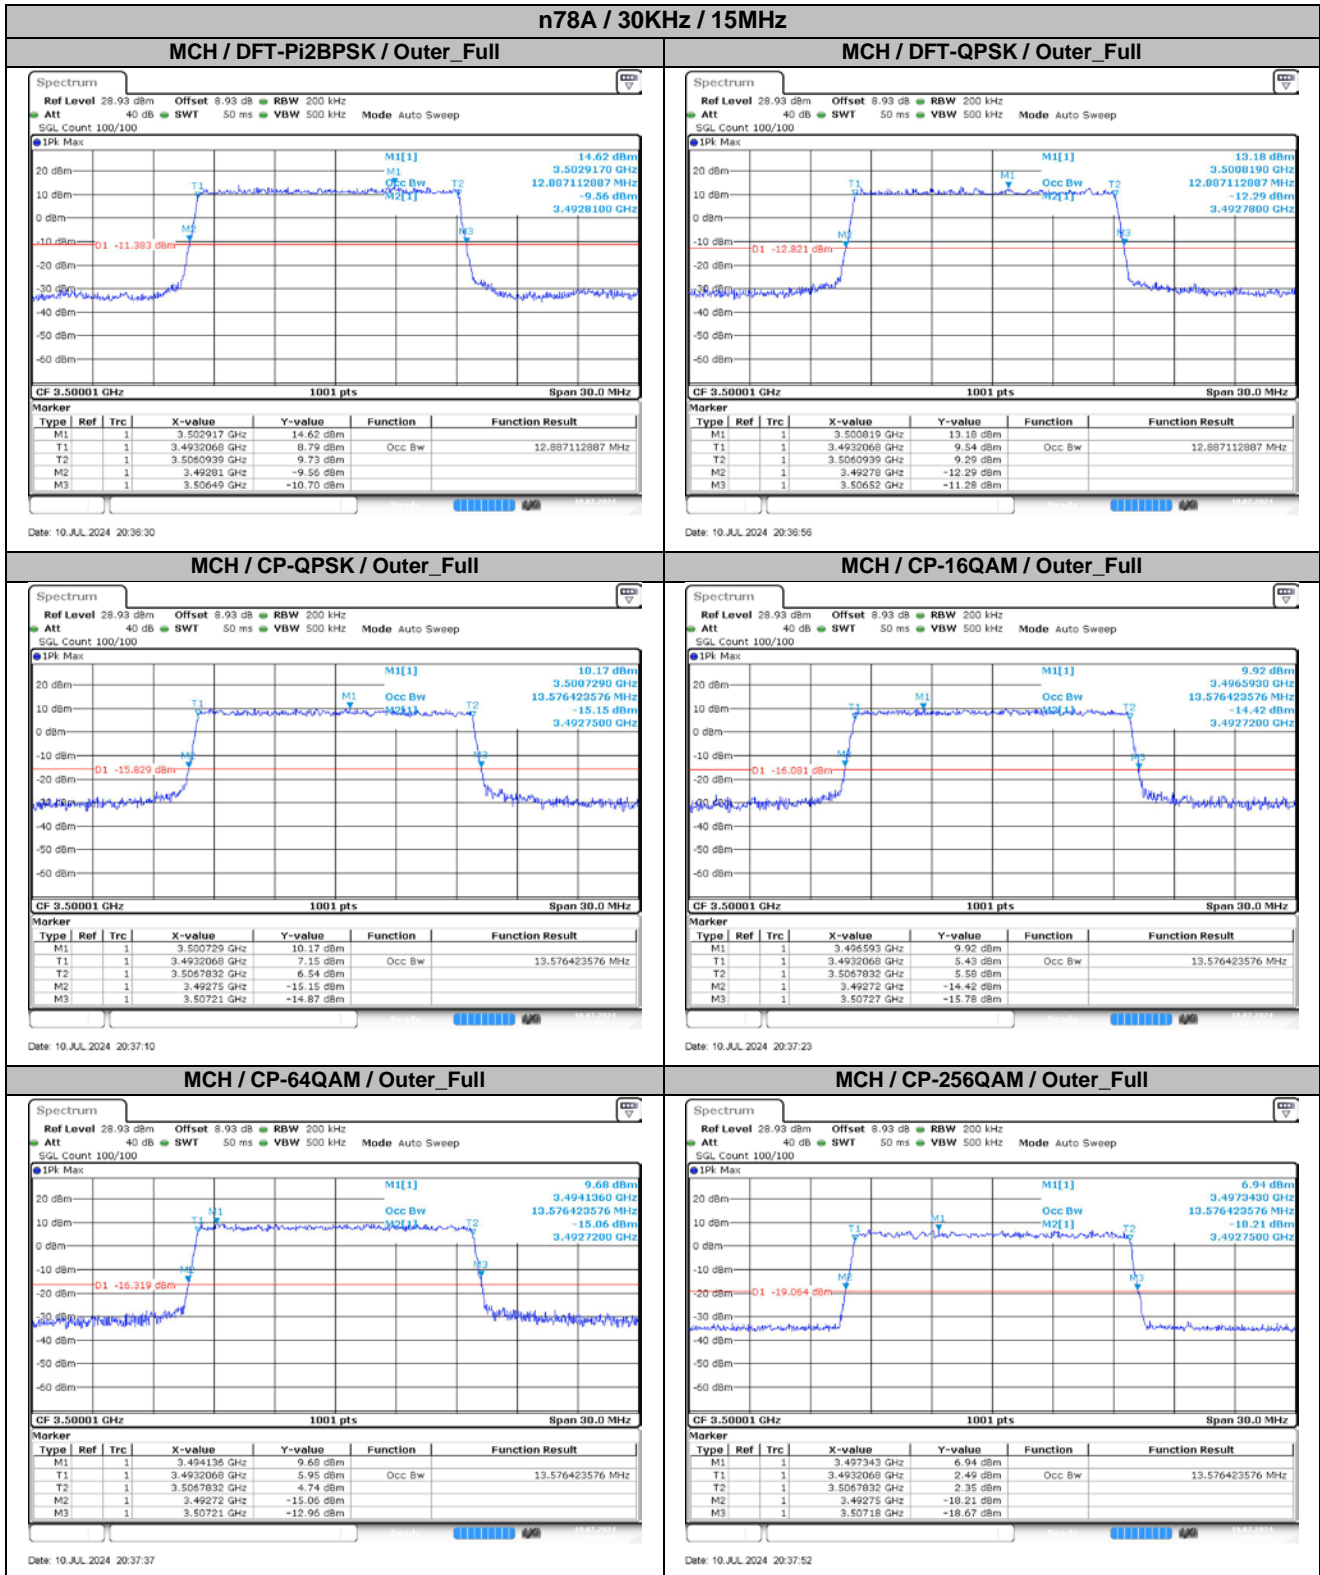

2. Peak-to-Average Ratio

2.1. Test Results

SCS	Bandwidth	Channel	RB	Result (dB)		Limit (dB)	Verdict
				DFT-Pi2BPSK	DFT-QPSK		
30KHz	100MHz	MCH	Outer_Full	8.27	9.08	13.00	Pass

2.2. Test Plots

3. Modulation Characteristics

3.1. Test Plots

4. 99% Occupied Bandwidth & 26dB Emission Bandwidth

4.1. Test Results

SCS	Bandwidth	Modulation	RB	99% Occupied Bandwidth (MHz)	26dB Emission Bandwidth (MHz)	Verdict
30KHz	10MHz	DFT-Pi2BPSK	Outer_Full	8.57	9.26	Pass
30KHz	10MHz	DFT-QPSK	Outer_Full	8.61	9.28	Pass
30KHz	10MHz	CP-QPSK	Outer_Full	8.59	9.32	Pass
30KHz	10MHz	CP-16QAM	Outer_Full	8.55	9.28	Pass
30KHz	10MHz	CP-64QAM	Outer_Full	8.57	9.34	Pass
30KHz	10MHz	CP-256QAM	Outer_Full	8.59	9.32	Pass
30KHz	15MHz	DFT-Pi2BPSK	Outer_Full	12.89	13.68	Pass
30KHz	15MHz	DFT-QPSK	Outer_Full	12.89	13.74	Pass
30KHz	15MHz	CP-QPSK	Outer_Full	13.58	14.46	Pass
30KHz	15MHz	CP-16QAM	Outer_Full	13.58	14.55	Pass
30KHz	15MHz	CP-64QAM	Outer_Full	13.58	14.49	Pass
30KHz	15MHz	CP-256QAM	Outer_Full	13.58	14.43	Pass
30KHz	20MHz	DFT-Pi2BPSK	Outer_Full	17.86	18.72	Pass
30KHz	20MHz	DFT-QPSK	Outer_Full	17.86	18.76	Pass
30KHz	20MHz	CP-QPSK	Outer_Full	18.22	19.16	Pass
30KHz	20MHz	CP-16QAM	Outer_Full	18.22	19.20	Pass
30KHz	20MHz	CP-64QAM	Outer_Full	18.18	19.12	Pass
30KHz	20MHz	CP-256QAM	Outer_Full	18.18	19.12	Pass
30KHz	25MHz	DFT-Pi2BPSK	Outer_Full	22.88	23.95	Pass
30KHz	25MHz	DFT-QPSK	Outer_Full	22.88	24.05	Pass
30KHz	25MHz	CP-QPSK	Outer_Full	23.28	24.35	Pass

4.2. Test Plots

5. Conducted Band Edges

5.1. Test Plots