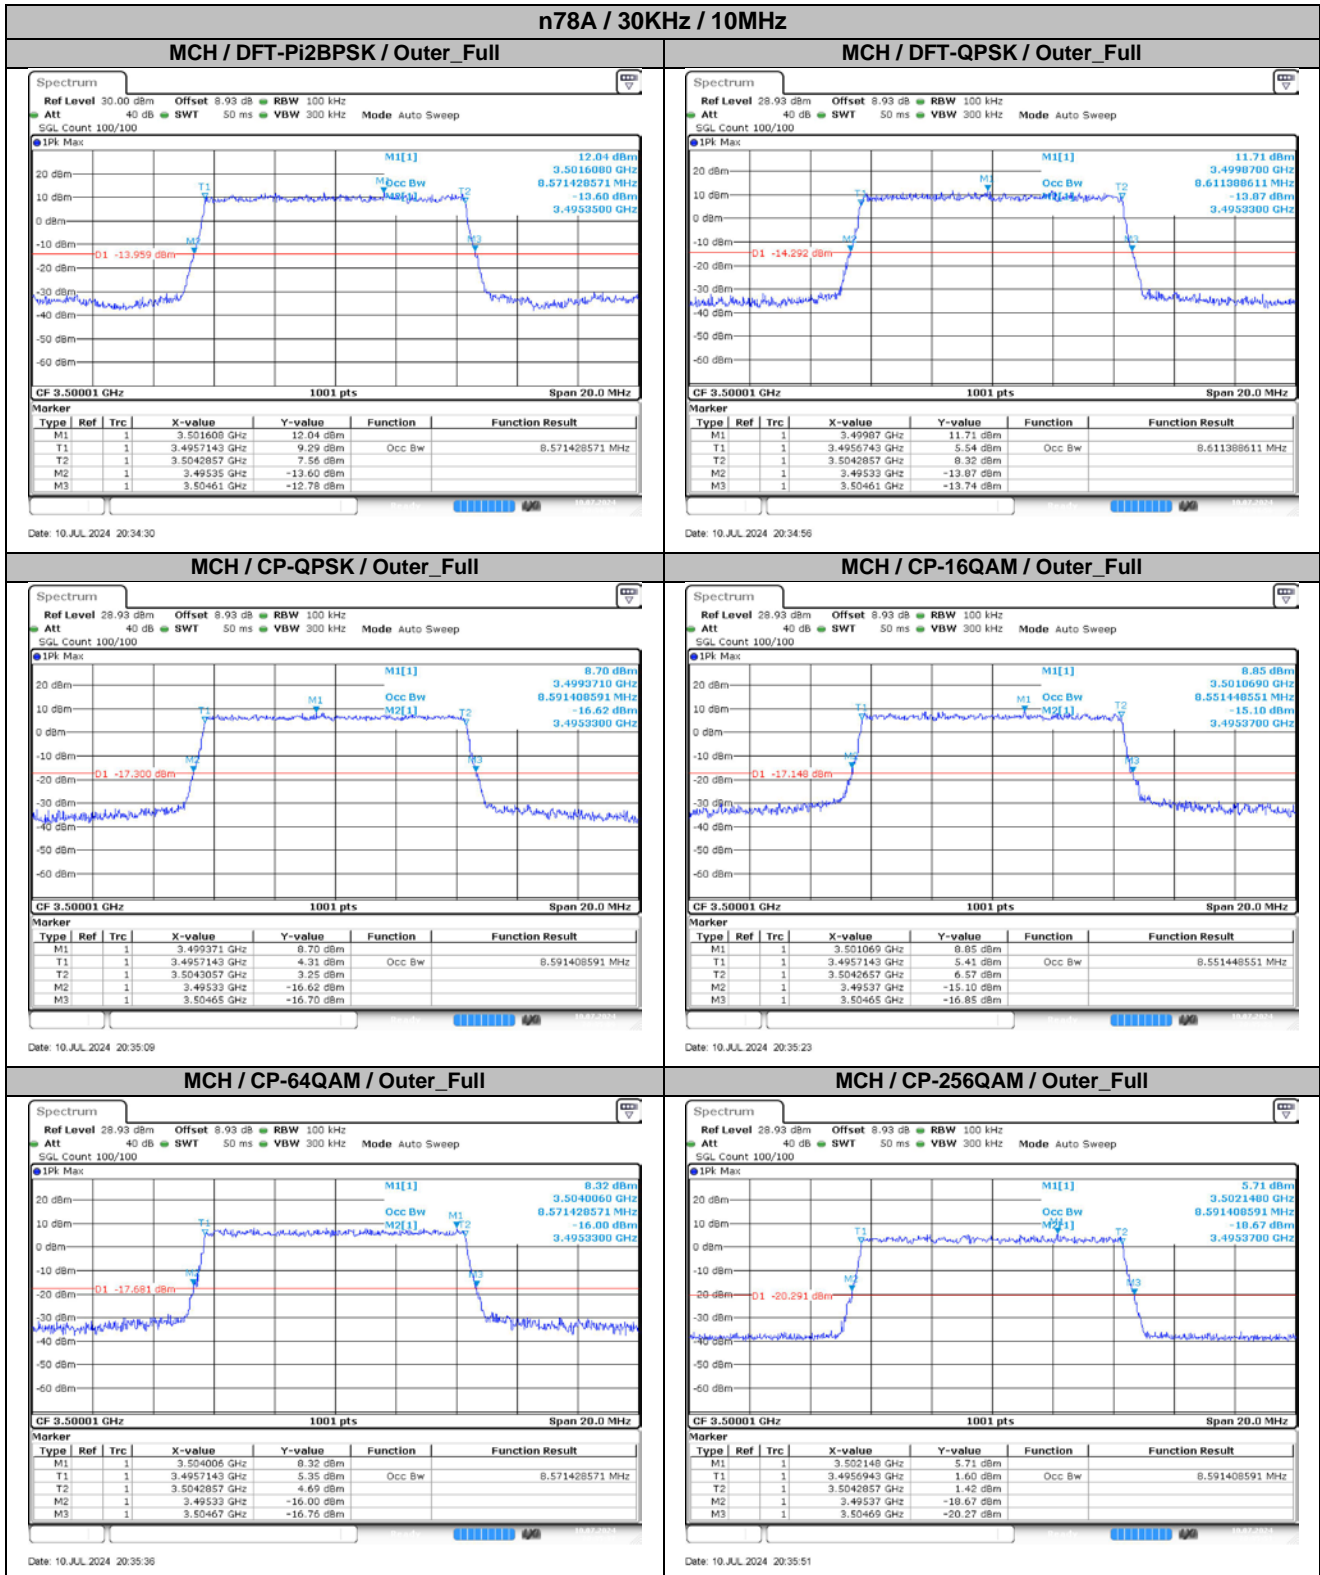

2. Peak-to-Average Ratio

2.1. Test Results

SCS	Bandwidth	Channel	RB	Result (dB)		Limit (dB)	Verdict
				DFT-Pi2BPSK	DFT-QPSK		
30KHz	100MHz	MCH	Outer_Full	8.27	9.08	13.00	Pass

2.2. Test Plots

3. Modulation Characteristics

3.1. Test Plots

4. 99% Occupied Bandwidth & 26dB Emission Bandwidth

4.1. Test Results

SCS	Bandwidth	Modulation	RB	99% Occupied Bandwidth (MHz)	26dB Emission Bandwidth (MHz)	Verdict
30KHz	10MHz	DFT-Pi2BPSK	Outer_Full	8.57	9.26	Pass
30KHz	10MHz	DFT-QPSK	Outer_Full	8.61	9.28	Pass
30KHz	10MHz	CP-QPSK	Outer_Full	8.59	9.32	Pass
30KHz	10MHz	CP-16QAM	Outer_Full	8.55	9.28	Pass
30KHz	10MHz	CP-64QAM	Outer_Full	8.57	9.34	Pass
30KHz	10MHz	CP-256QAM	Outer_Full	8.59	9.32	Pass
30KHz	15MHz	DFT-Pi2BPSK	Outer_Full	12.89	13.68	Pass
30KHz	15MHz	DFT-QPSK	Outer_Full	12.89	13.74	Pass
30KHz	15MHz	CP-QPSK	Outer_Full	13.58	14.46	Pass
30KHz	15MHz	CP-16QAM	Outer_Full	13.58	14.55	Pass
30KHz	15MHz	CP-64QAM	Outer_Full	13.58	14.49	Pass
30KHz	15MHz	CP-256QAM	Outer_Full	13.58	14.43	Pass
30KHz	20MHz	DFT-Pi2BPSK	Outer_Full	17.86	18.72	Pass
30KHz	20MHz	DFT-QPSK	Outer_Full	17.86	18.76	Pass
30KHz	20MHz	CP-QPSK	Outer_Full	18.22	19.16	Pass
30KHz	20MHz	CP-16QAM	Outer_Full	18.22	19.20	Pass
30KHz	20MHz	CP-64QAM	Outer_Full	18.18	19.12	Pass
30KHz	20MHz	CP-256QAM	Outer_Full	18.18	19.12	Pass
30KHz	25MHz	DFT-Pi2BPSK	Outer_Full	22.88	23.95	Pass
30KHz	25MHz	DFT-QPSK	Outer_Full	22.88	24.05	Pass
30KHz	25MHz	CP-QPSK	Outer_Full	23.28	24.35	Pass

4.2. Test Plots

5. Conducted Band Edges

5.1. Test Plots