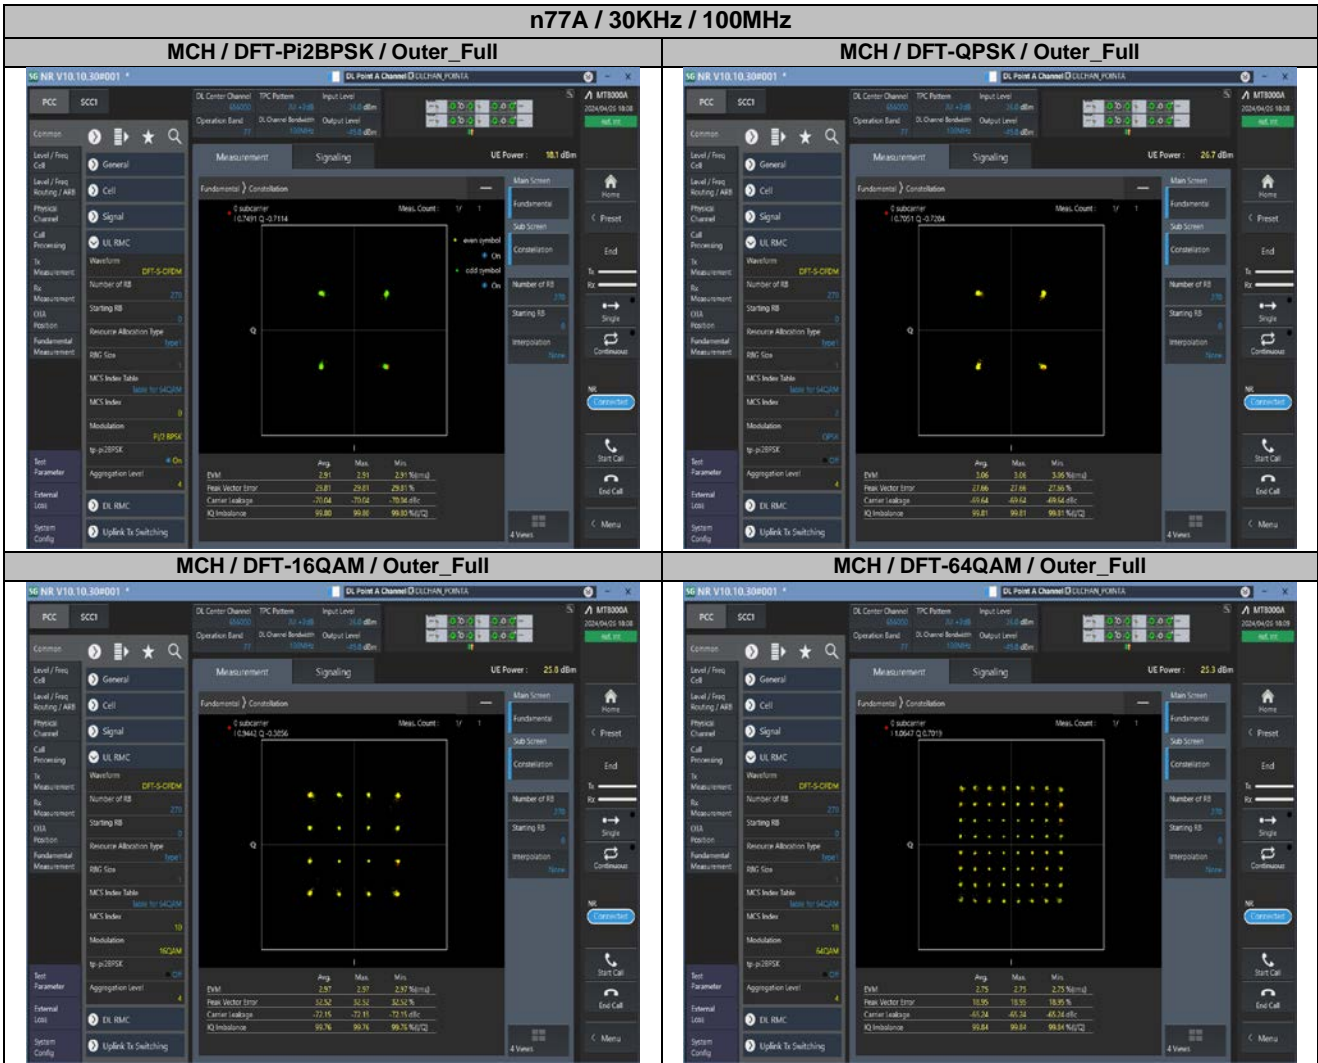

## 2. Peak-to-Average Ratio

### 2.1. Test Results

SCS	Bandwidth	Channel	Modulation	Result (dB)		Limit (dB)	Verdict
				DFT-Pi2BPSK	DFT-QPSK		
30KHz	100MHz	LCH	Outer_Full	8.25	7.80	13.00	Pass
30KHz	100MHz	MCH	Outer_Full	8.29	8.28	13.00	Pass
30KHz	100MHz	HCH	Outer_Full	7.63	8.46	13.00	Pass

### 2.2. Test Plots

#### 3.1. Test Plots