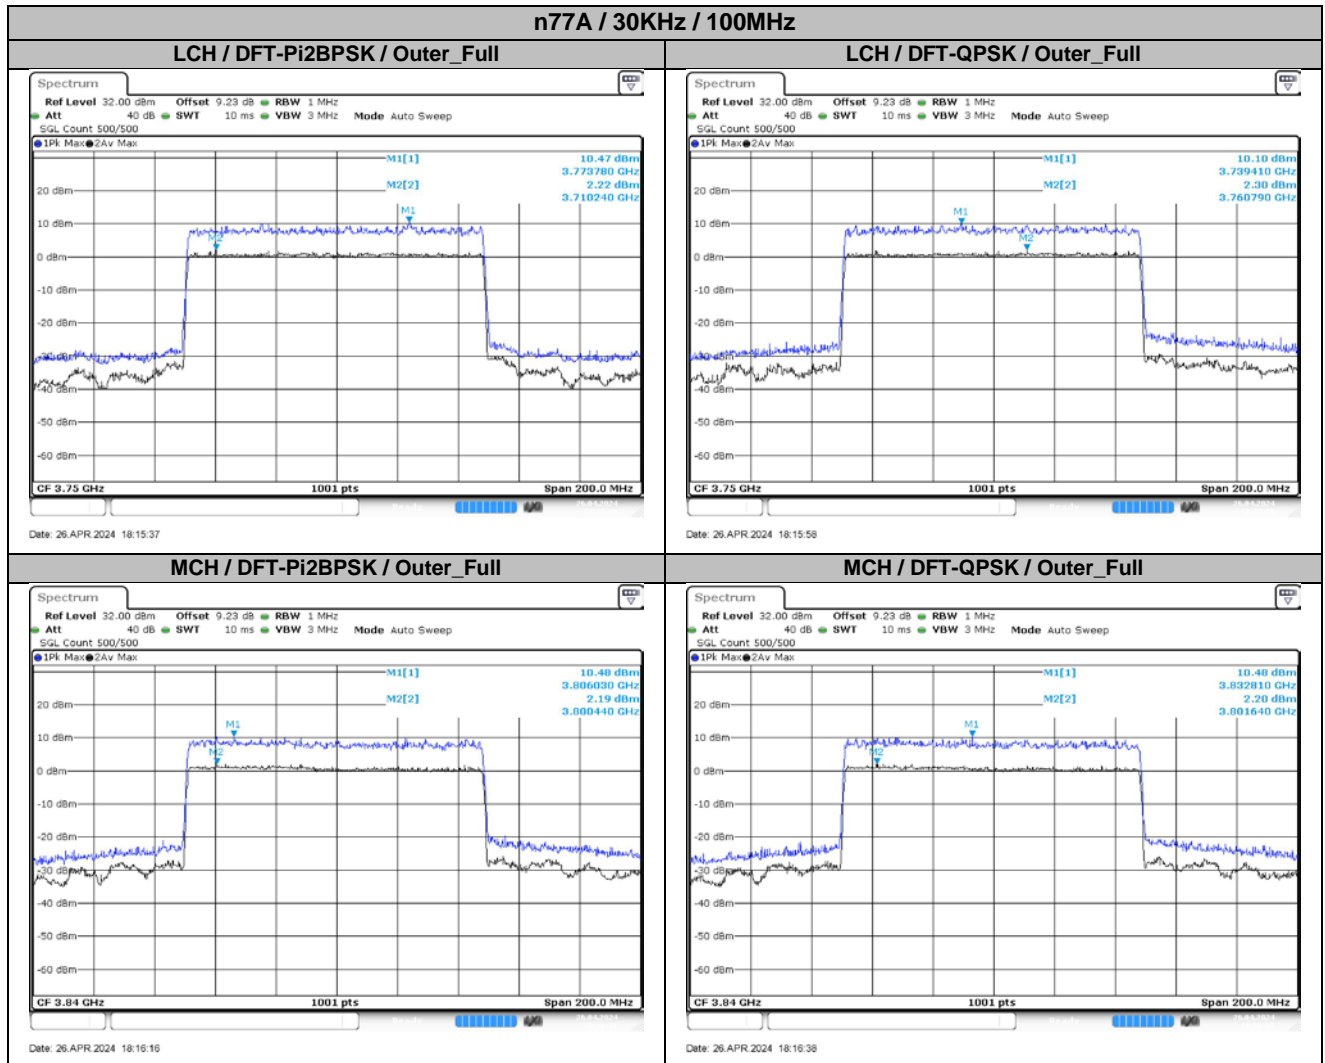

30KHz	100MHz	LCH	DFT-16QAM	25.78	26.60	26.15	25.73	30.00	Pass
30KHz	100MHz	LCH	DFT-64QAM	24.34	25.33	24.77	24.46	30.00	Pass
30KHz	100MHz	LCH	DFT-256QAM	22.33	23.26	22.80	22.39	30.00	Pass
30KHz	100MHz	LCH	CP-QPSK	25.35	26.17	25.76	25.30	30.00	Pass
30KHz	100MHz	MCH	DFT-Pi2BPSK	26.31	26.49	26.44	25.62	30.00	Pass
30KHz	100MHz	MCH	DFT-QPSK	26.29	26.46	26.40	25.59	30.00	Pass
30KHz	100MHz	MCH	DFT-16QAM	26.14	26.48	26.46	25.61	30.00	Pass
30KHz	100MHz	MCH	DFT-64QAM	24.87	25.13	25.05	24.26	30.00	Pass
30KHz	100MHz	MCH	DFT-256QAM	22.93	23.11	22.98	22.24	30.00	Pass
30KHz	100MHz	MCH	CP-QPSK	25.97	26.16	26.03	25.29	30.00	Pass
30KHz	100MHz	HCH	DFT-Pi2BPSK	26.17	26.29	26.47	25.60	30.00	Pass
30KHz	100MHz	HCH	DFT-QPSK	26.10	26.36	26.49	25.62	30.00	Pass
30KHz	100MHz	HCH	DFT-16QAM	26.13	26.42	26.52	25.65	30.00	Pass
30KHz	100MHz	HCH	DFT-64QAM	24.93	25.10	25.02	24.23	30.00	Pass
30KHz	100MHz	HCH	DFT-256QAM	22.86	23.02	23.06	22.19	30.00	Pass
30KHz	100MHz	HCH	CP-QPSK	25.91	25.96	26.08	25.21	30.00	Pass

2. Peak-to-Average Ratio

2.1. Test Results

SCS	Bandwidth	Channel	Modulation	Result (dB)		Limit (dB)	Verdict
				DFT-Pi2BPSK	DFT-QPSK		
30KHz	100MHz	LCH	Outer_Full	8.25	7.80	13.00	Pass
30KHz	100MHz	MCH	Outer_Full	8.29	8.28	13.00	Pass
30KHz	100MHz	HCH	Outer_Full	7.63	8.46	13.00	Pass

2.2. Test Plots