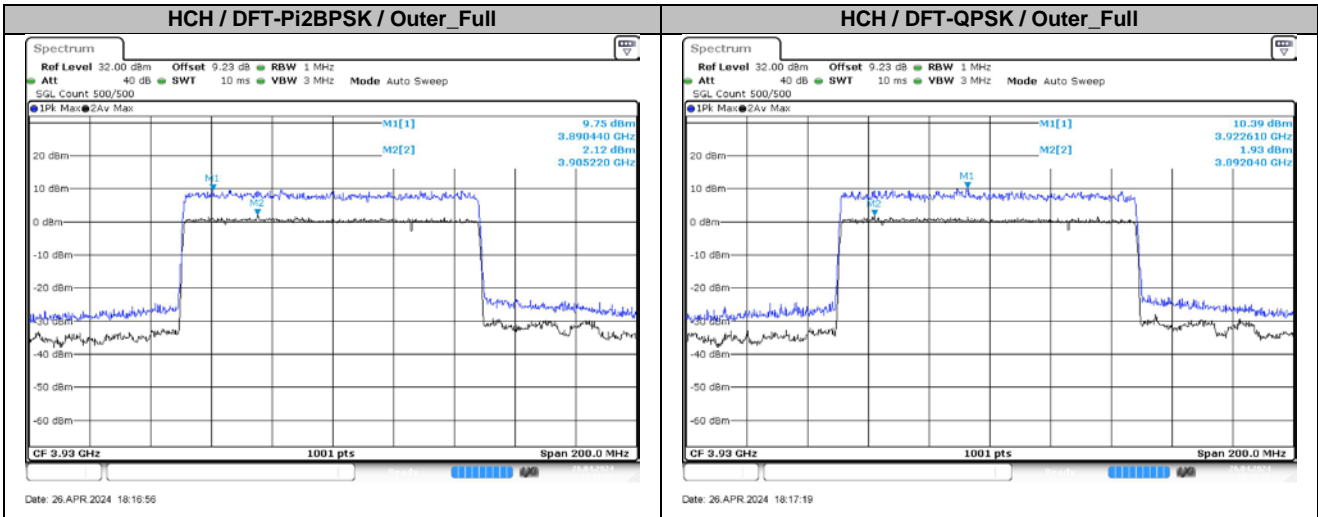

3. Modulation Characteristics

3.1. Test Plots