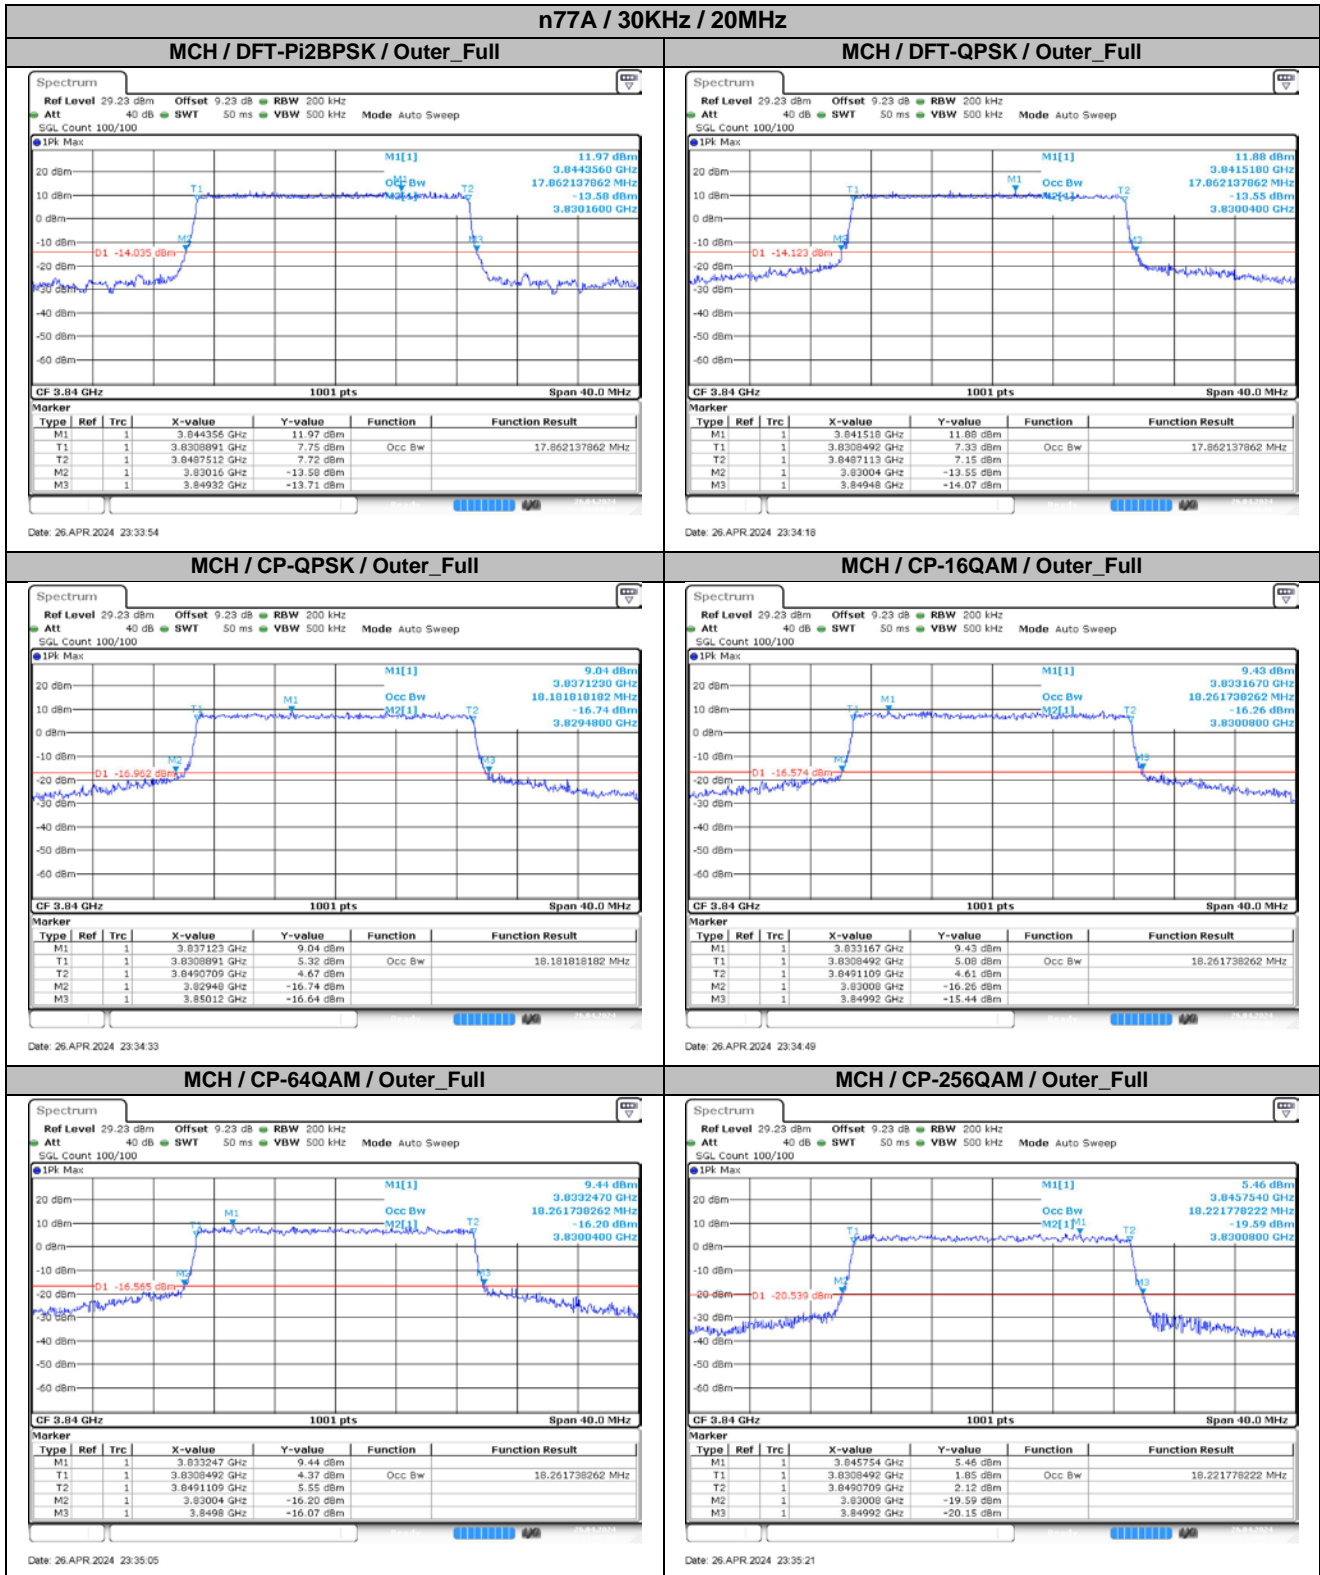

### 2.2. Test Plots

#### 3.1. Test Plots

#### 4.1. Test Results

SCS	Bandwidth	Modulation	RB Config	99% Occupied Bandwidth (MHz)	26dB Emission Bandwidth (MHz)	Verdict
30KHz	10MHz	DFT-Pi2BPSK	Outer_Full	8.59	9.92	Pass
30KHz	10MHz	DFT-QPSK	Outer_Full	8.61	9.76	Pass
30KHz	10MHz	CP-QPSK	Outer_Full	8.59	10.12	Pass
30KHz	10MHz	CP-16QAM	Outer_Full	8.61	10.04	Pass

4.2. Test Plots