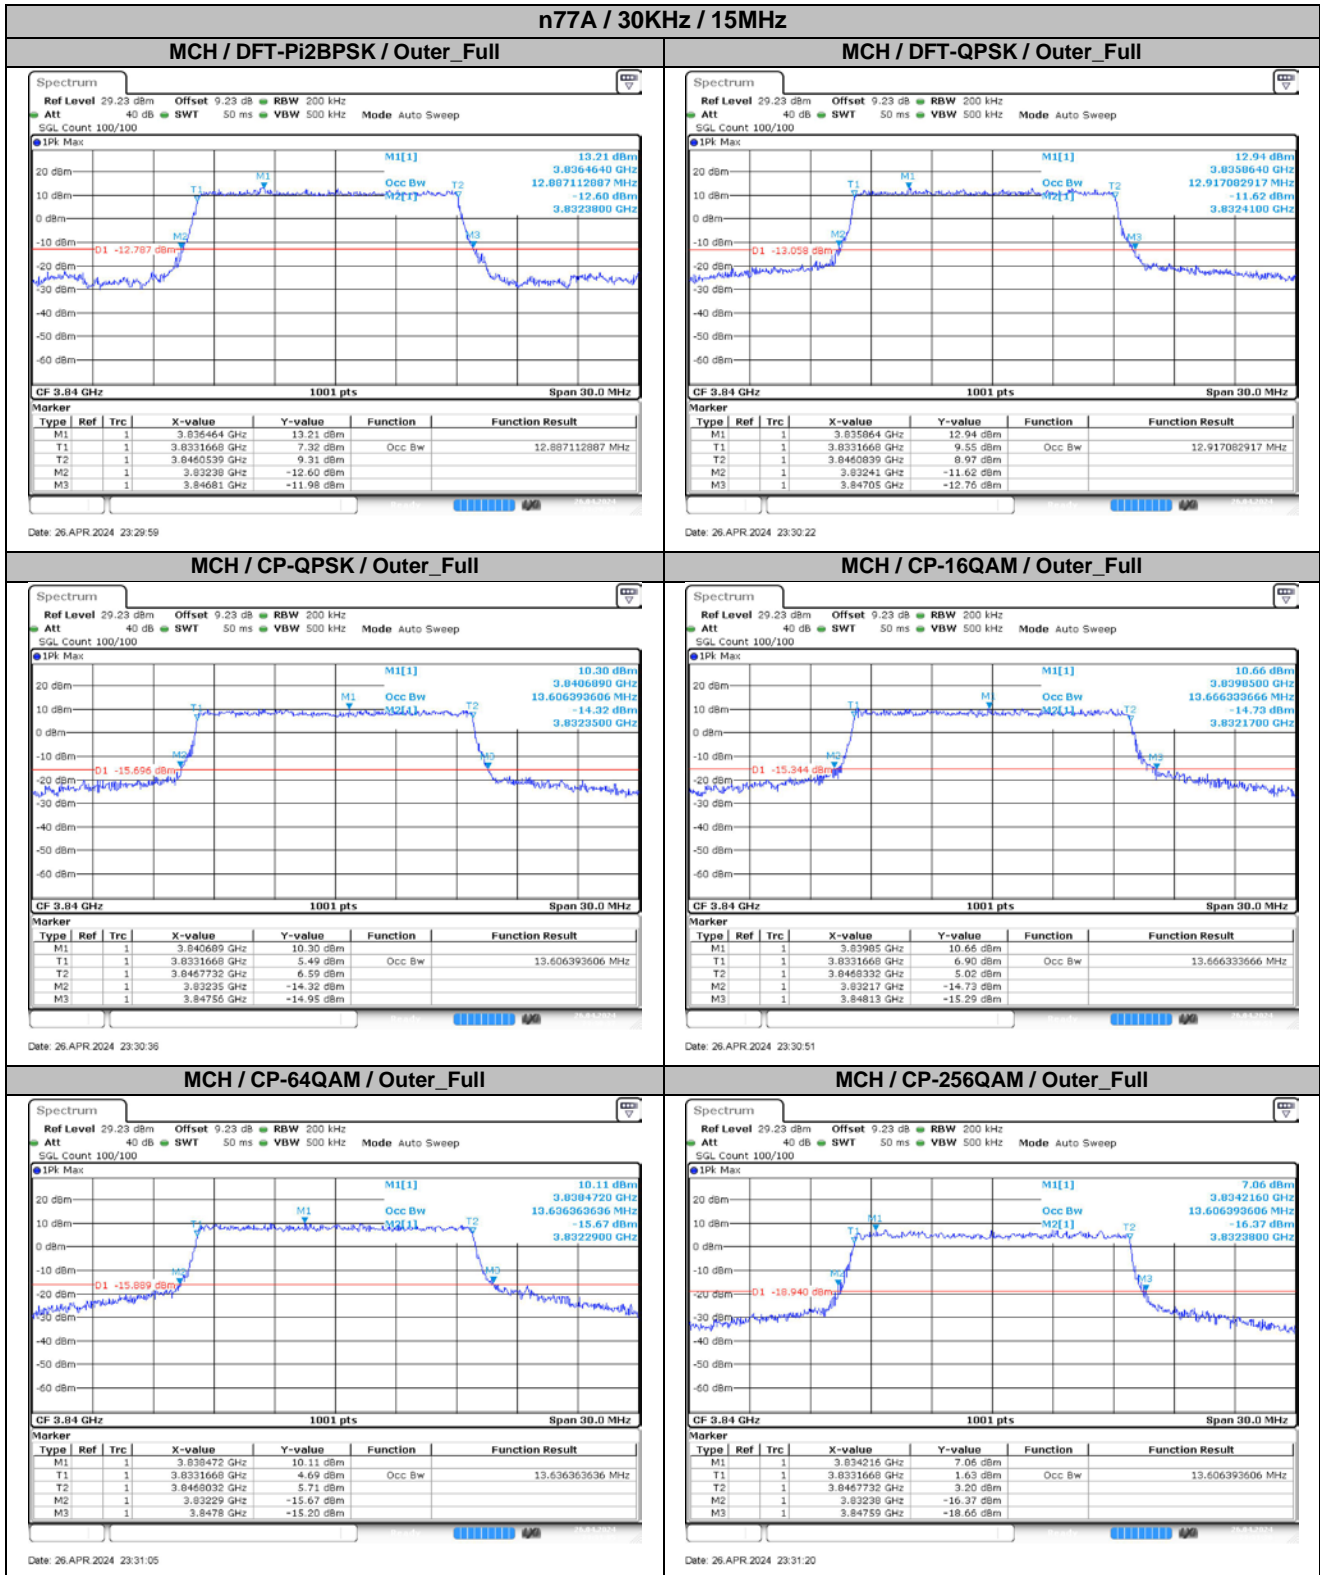

### 2.2. Test Plots

#### 3.1. Test Plots

#### 4.1. Test Results

SCS	Bandwidth	Modulation	RB Config	99% Occupied Bandwidth (MHz)	26dB Emission Bandwidth (MHz)	Verdict
30KHz	10MHz	DFT-Pi2BPSK	Outer_Full	8.59	9.92	Pass
30KHz	10MHz	DFT-QPSK	Outer_Full	8.61	9.76	Pass
30KHz	10MHz	CP-QPSK	Outer_Full	8.59	10.12	Pass
30KHz	10MHz	CP-16QAM	Outer_Full	8.61	10.04	Pass

4.2. Test Plots