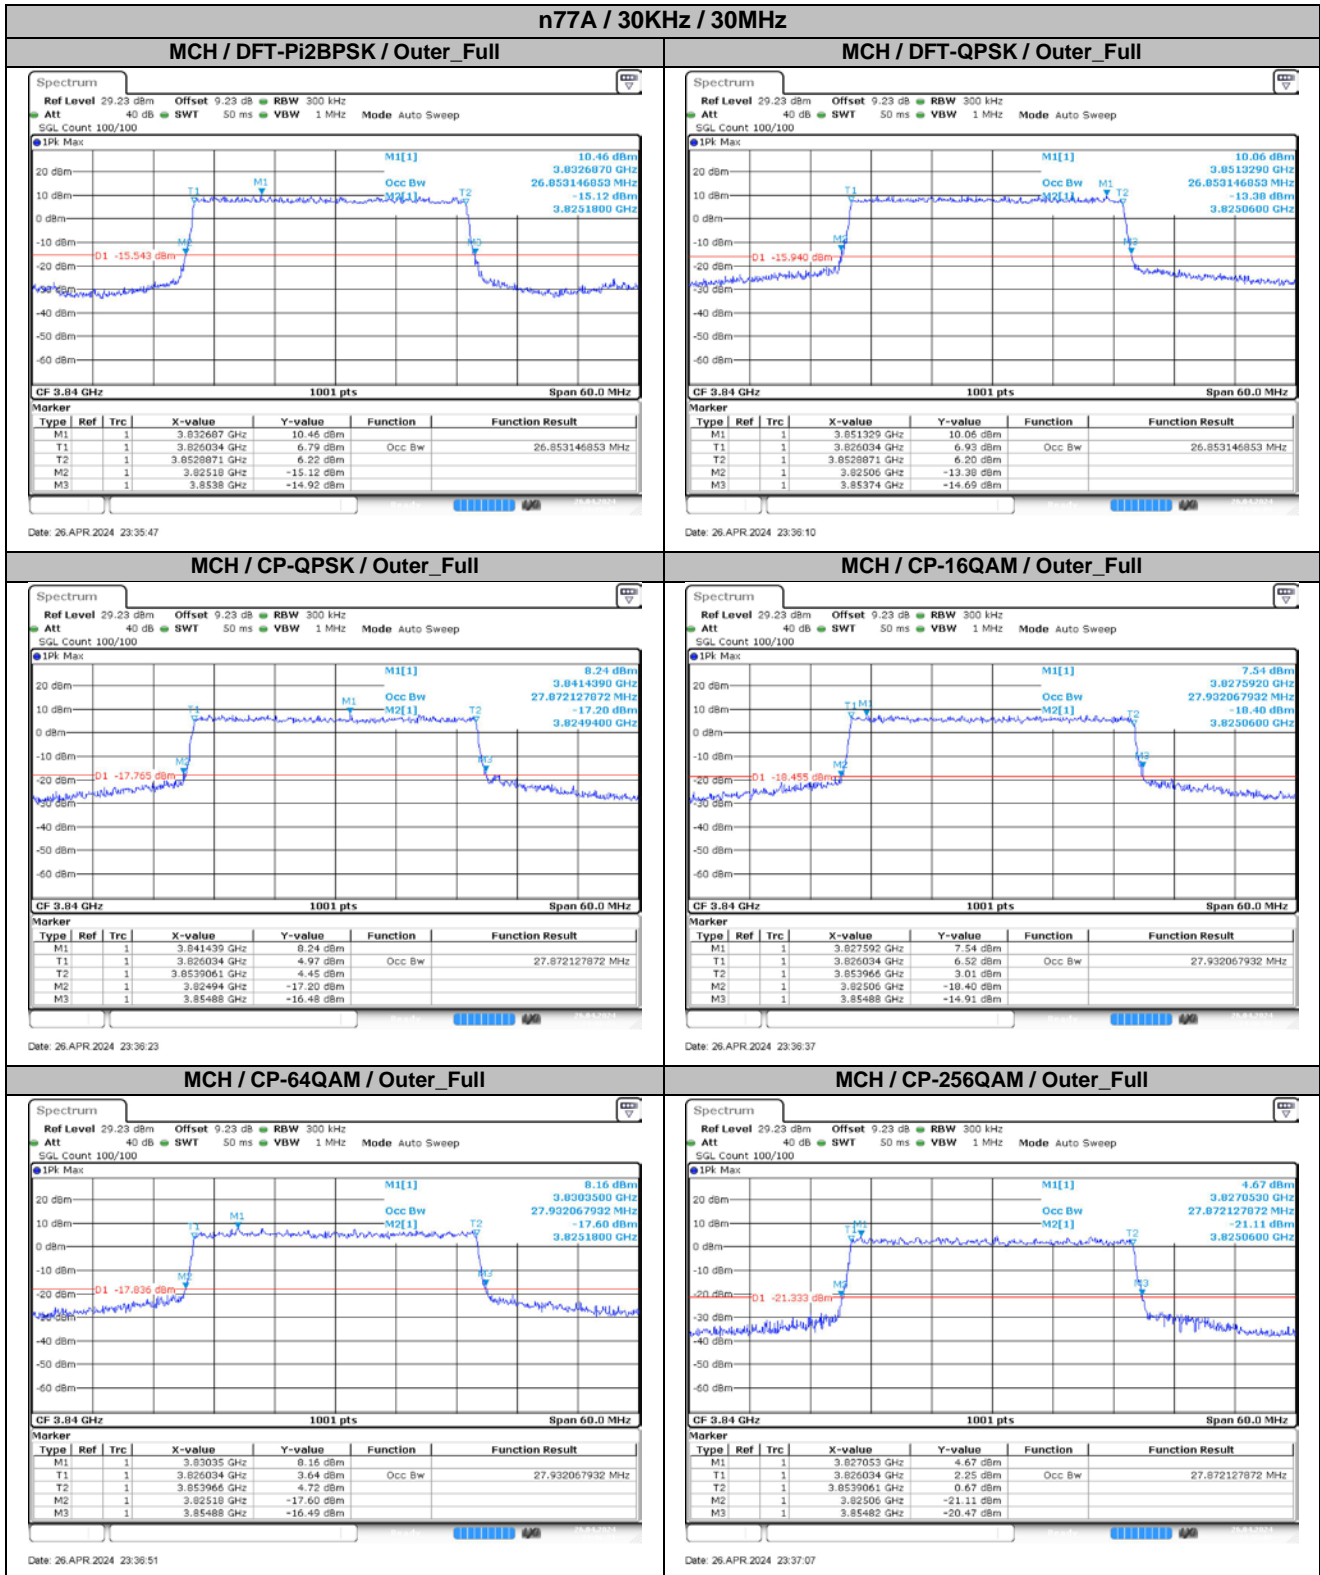

### 2.2. Test Plots

#### 3.1. Test Plots

#### 4.1. Test Results

SCS	Bandwidth	Modulation	RB Config	99% Occupied Bandwidth (MHz)	26dB Emission Bandwidth (MHz)	Verdict
30KHz	10MHz	DFT-Pi2BPSK	Outer_Full	8.59	9.92	Pass
30KHz	10MHz	DFT-QPSK	Outer_Full	8.61	9.76	Pass
30KHz	10MHz	CP-QPSK	Outer_Full	8.59	10.12	Pass
30KHz	10MHz	CP-16QAM	Outer_Full	8.61	10.04	Pass

4.2. Test Plots