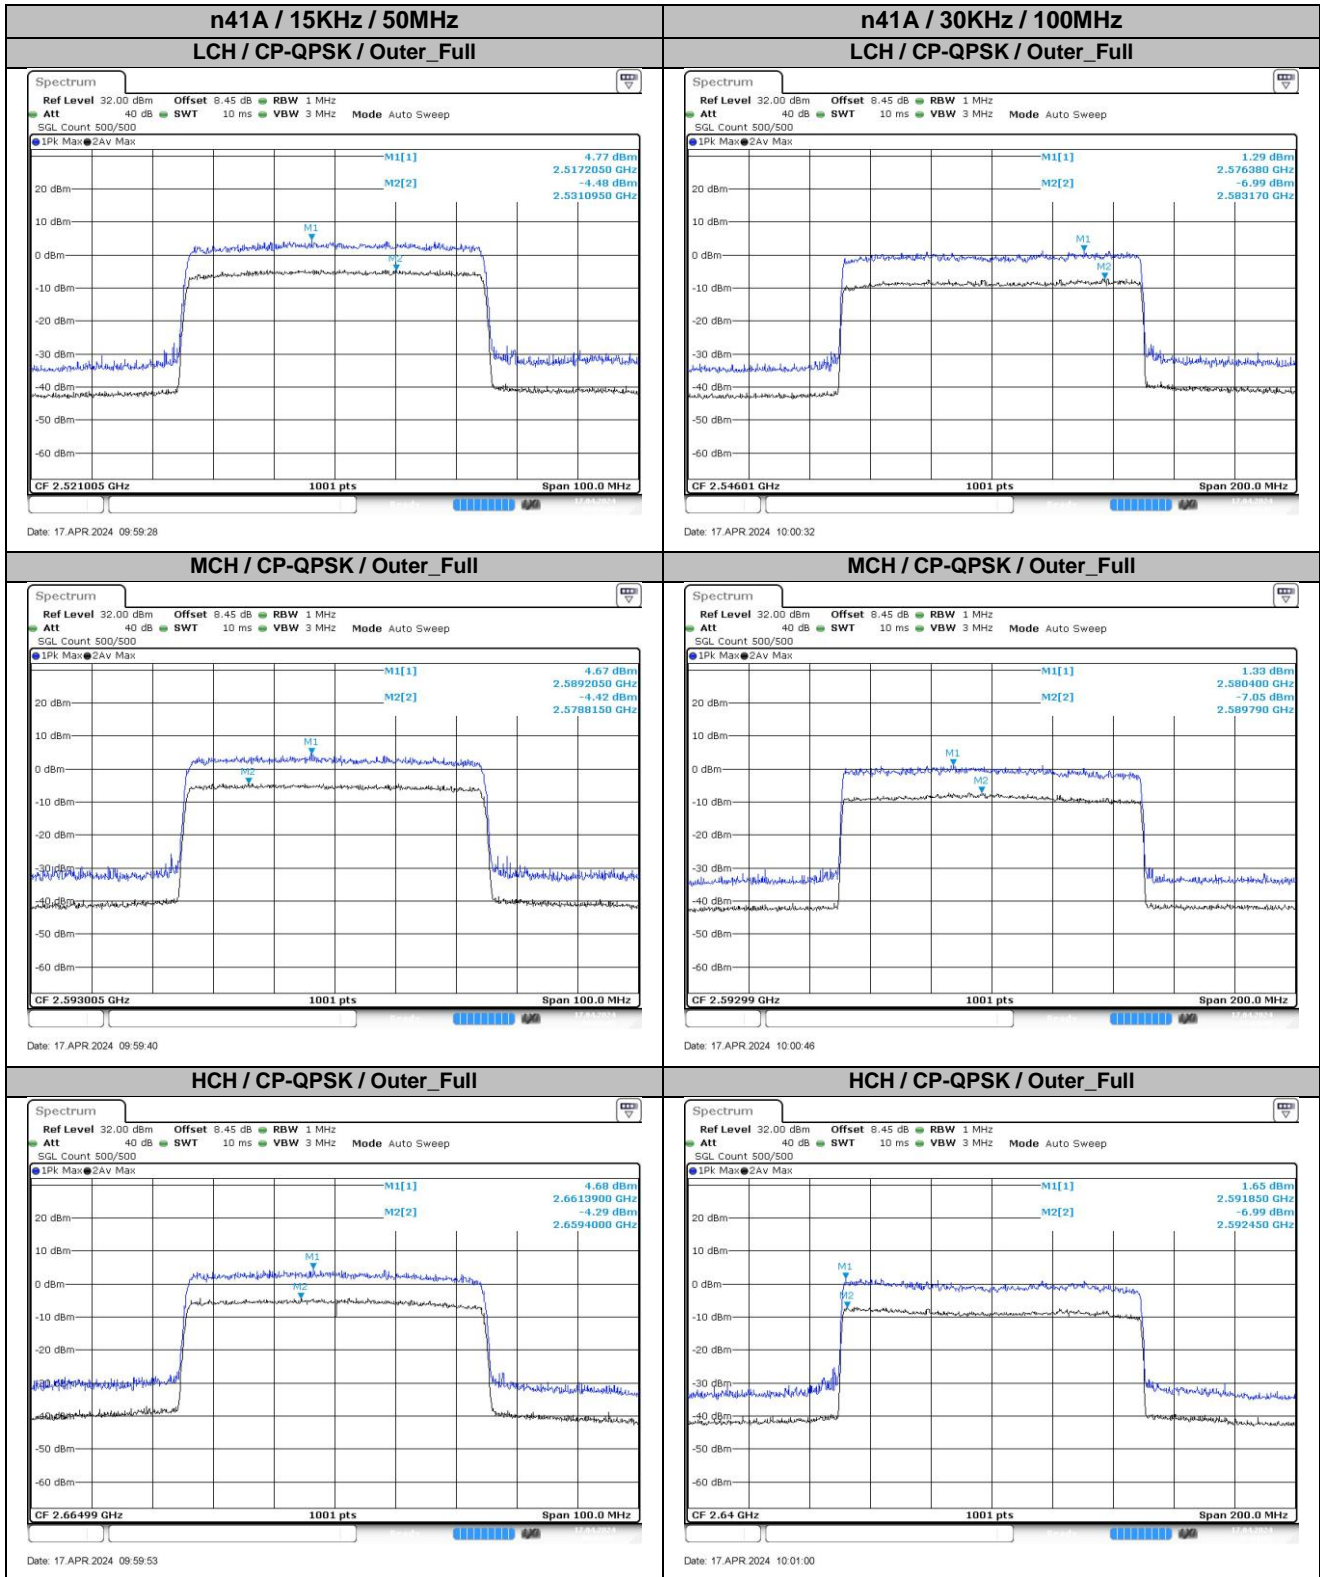

## 2. Peak-to-Average Ratio

### 2.1. Test Results

Channel	Modulation	Result (dB)				Limit (dB)	Verdict
		15KHz / 50MHz / CP-QPSK		30KHz / 100MHz / CP-QPSK			
		Ant2	Ant3	Ant2	Ant3		
LCH	Outer_Full	8.38	9.24	10.05	8.28	13.00	Pass
MCH	Outer_Full	9.28	9.09	9.86	8.37	13.00	Pass
HCH	Outer_Full	9.14	8.97	10.05	8.64	13.00	Pass

### 2.2. Test Plots for Ant2

2.3. Test Plots for Ant3

#### 3.1. Test Plots