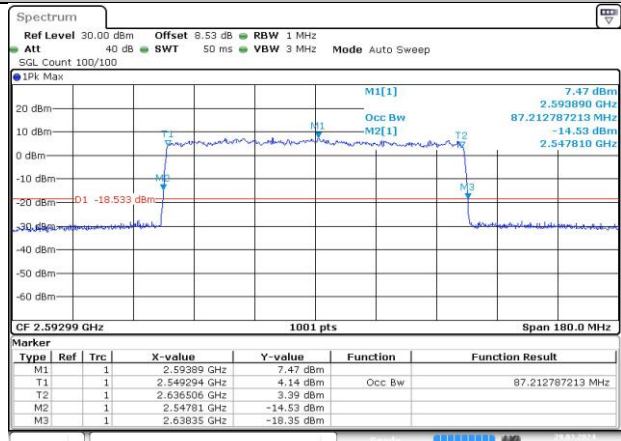

MCH_CP-256QAM / Outer_Full

Date: 29 MAR 2024 18:39:56