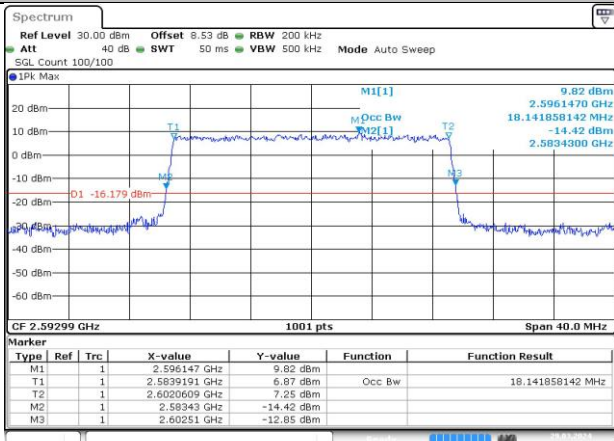

MCH_CP-QPSK / Outer_Full

Date: 29 MAR 2024 18:26:55