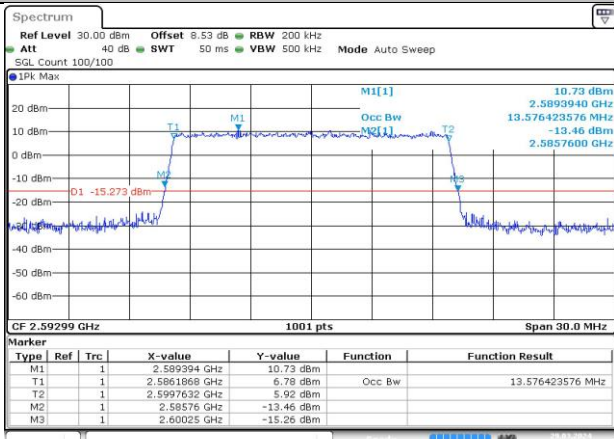

MCH_DFT-Pi2BPSK / Outer_Full

Date: 29 MAR 2024 18:24:24

MCH_DFT-QPSK / Outer_Full

Date: 29 MAR 2024 18:24:47

MCH_CP-QPSK / Outer_Full

Date: 29 MAR 2024 18:25:03

MCH_CP-16QAM / Outer_Full

Date: 29 MAR 2024 18:25:19