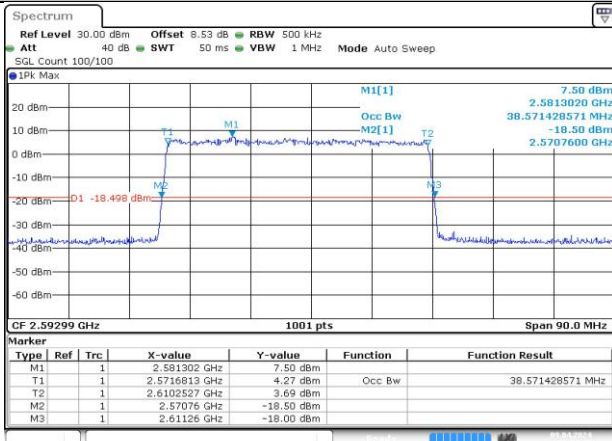

Date: 29 MAR 2024 18:27:47

DC_66A_n41A / 30KHz / 45MHz

MCH_DFT-Pi2BPSK / Outer_Full

Date: 9 APR 2024 09:31:17

MCH_DFT-QPSK / Outer_Full

Date: 9 APR 2024 09:31:38

MCH_CP-QPSK / Outer_Full

Date: 9 APR 2024 09:31:56