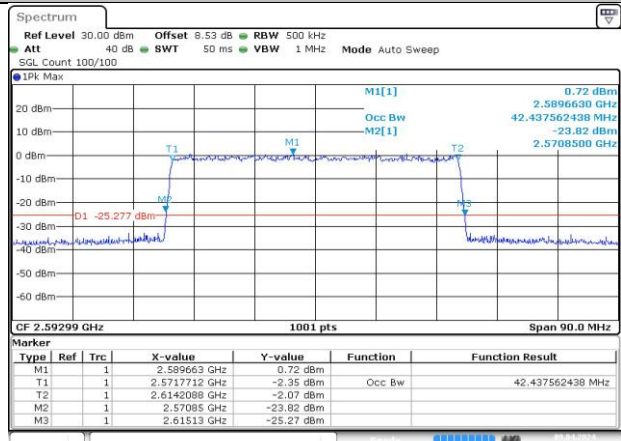

MCH_CP-16QAM / Outer_Full

Date: 9 APR 2024 09:32:12

MCH_CP-64QAM / Outer_Full

Date: 9 APR 2024 09:32:30

MCH_CP-256QAM / Outer_Full

Date: 9 APR 2024 09:32:49

DC_66A_n41A / 30KHz / 50MHz

MCH_DFT-Pi2BPSK / Outer_Full