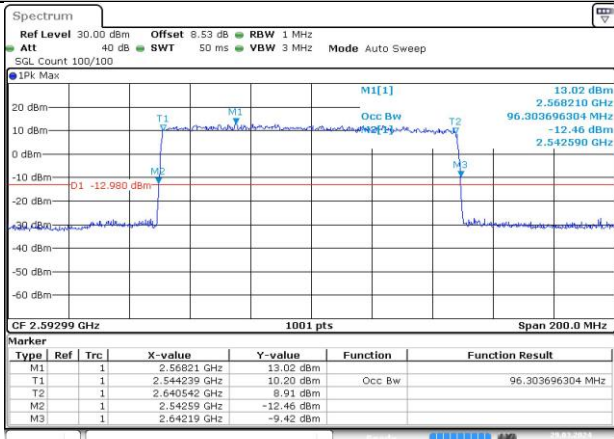

Date: 29 MAR 2024 18:39:23

MCH_CP-64QAM / Outer_Full

Date: 29 MAR 2024 18:39:39

MCH_CP-256QAM / Outer_Full

Date: 29 MAR 2024 18:39:56

DC_66A_n41A / 30KHz / 100MHz

MCH_DFT-Pi2BPSK / Outer_Full

Date: 29 MAR 2024 18:40:15