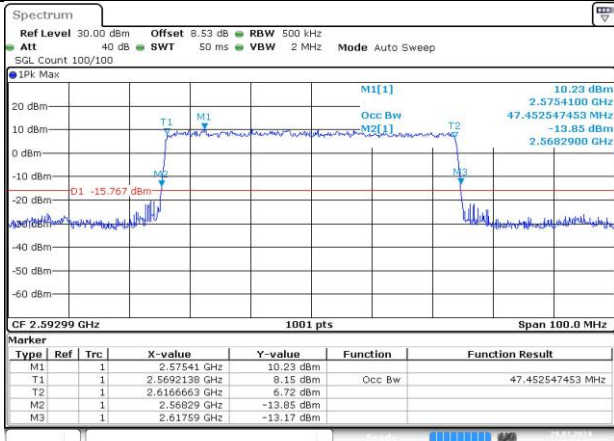

MCH_CP-QPSK / Outer_Full

Date: 29 MAR 2024 18:32:13