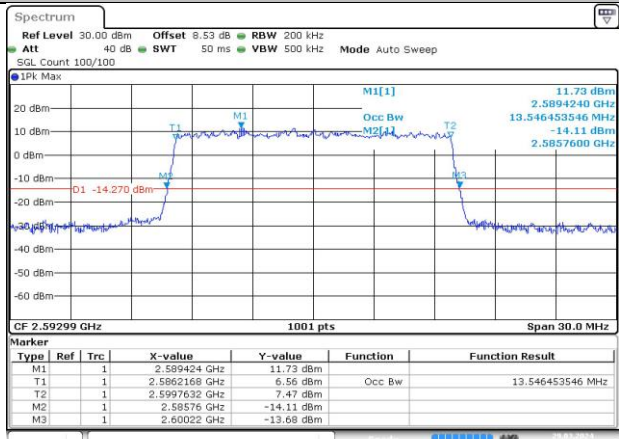

MCH_DFT-Pi2BPSK / Outer_Full

Date: 29 MAR 2024 18:24:24

MCH_DFT-QPSK / Outer_Full

Date: 29 MAR 2024 18:24:47

MCH_CP-QPSK / Outer_Full

Date: 29 MAR 2024 18:25:03

MCH_CP-16QAM / Outer_Full

Date: 29 MAR 2024 18:25:19