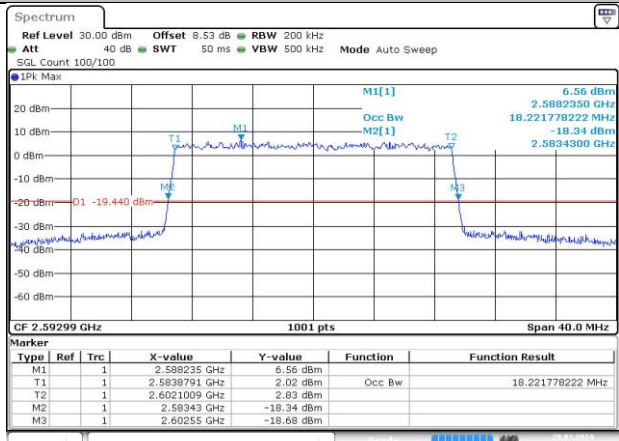

Date: 29 MAR 2024 18:26:38

MCH_CP-QPSK / Outer_Full

Date: 29 MAR 2024 18:26:55

MCH_CP-16QAM / Outer_Full

Date: 29 MAR 2024 18:27:11

MCH_CP-64QAM / Outer_Full

Date: 29 MAR 2024 18:27:29

MCH_CP-256QAM / Outer_Full