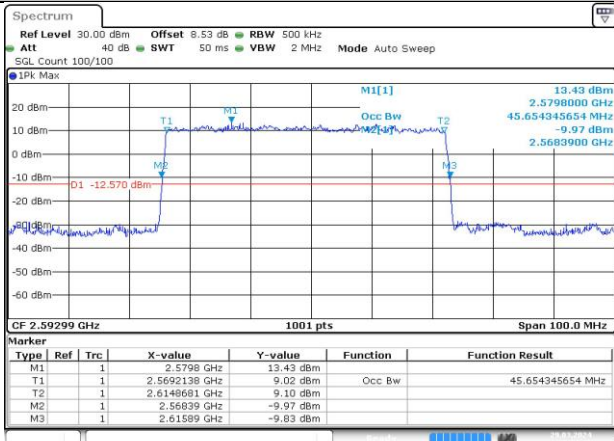

MCH_CP-16QAM / Outer_Full

Date: 9 APR 2024 09:32:12

MCH_CP-64QAM / Outer_Full

Date: 9 APR 2024 09:32:30

MCH_CP-256QAM / Outer_Full

Date: 9 APR 2024 09:32:49

DC_66A_n41A / 30KHz / 50MHz

MCH_DFT-Pi2BPSK / Outer_Full