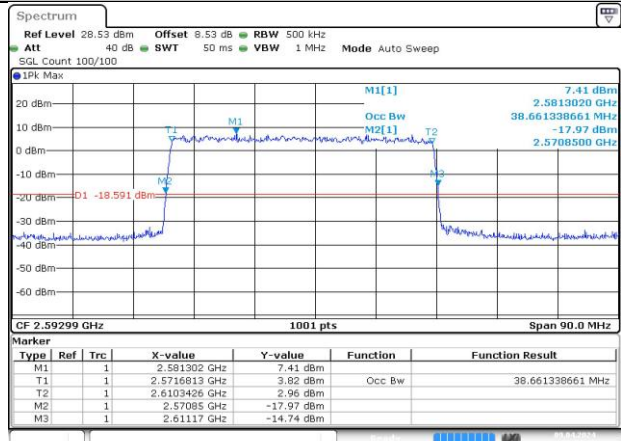

Date: 29 MAR 2024 18:27:47

DC_66A_n41A / 30KHz / 45MHz

MCH_DFT-Pi2BPSK / Outer_Full

Date: 9 APR 2024 09:31:17

MCH_DFT-QPSK / Outer_Full

Date: 9 APR 2024 09:31:38

MCH_CP-QPSK / Outer_Full

Date: 9 APR 2024 09:31:56