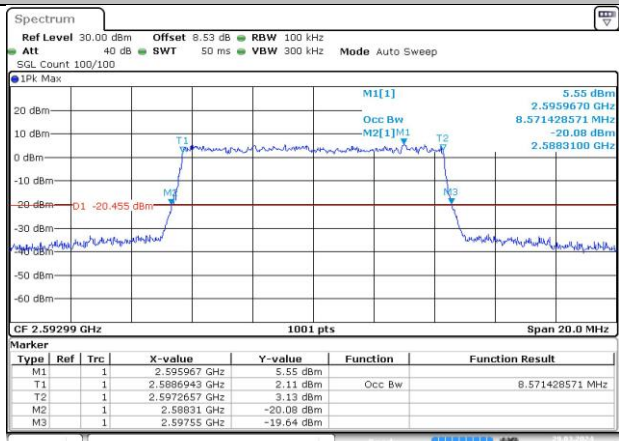

DC_66A_n41A / 30KHz / 10MHz

MCH_DFT-Pi2BPSK / Outer_Full

MCH_DFT-QPSK / Outer_Full

MCH_CP-QPSK / Outer_Full

MCH_CP-16QAM / Outer_Full

MCH_CP-64QAM / Outer_Full

MCH_CP-256QAM / Outer_Full

DC_66A_n41A / 30KHz / 15MHz