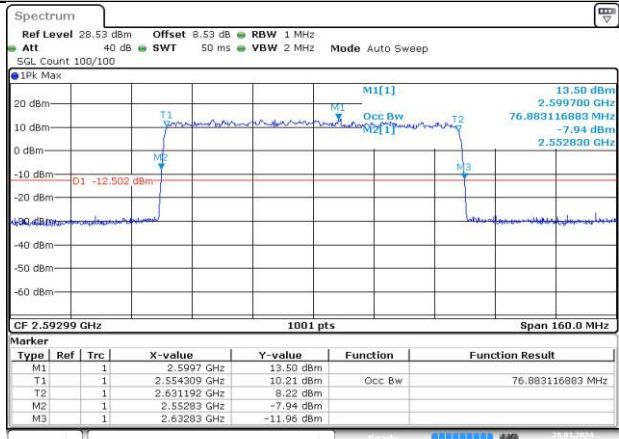

Date: 29 MAR 2024 18:32:45

MCH_CP-256QAM / Outer_Full

Date: 29 MAR 2024 18:33:01

DC_66A_n41A / 30KHz / 80MHz

MCH_DFT-Pi2BPSK / Outer_Full

Date: 29 MAR 2024 18:36:45

MCH_DFT-QPSK / Outer_Full

Date: 29 MAR 2024 18:37:06