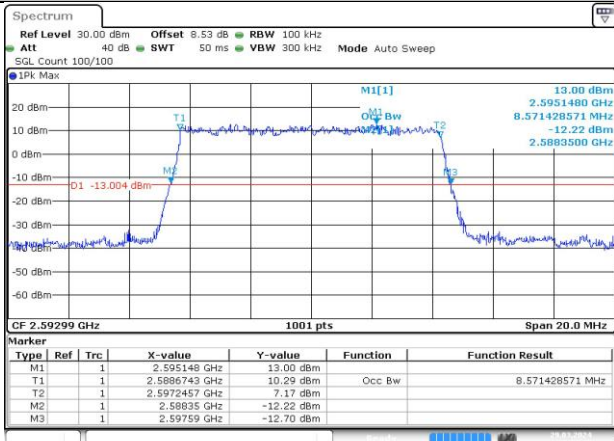

DC_66A_n41A / 30KHz / 10MHz

MCH_DFT-Pi2BPSK / Outer_Full

MCH_DFT-QPSK / Outer_Full

MCH_CP-QPSK / Outer_Full

MCH_CP-16QAM / Outer_Full

MCH_CP-64QAM / Outer_Full

MCH_CP-256QAM / Outer_Full

DC_66A_n41A / 30KHz / 15MHz