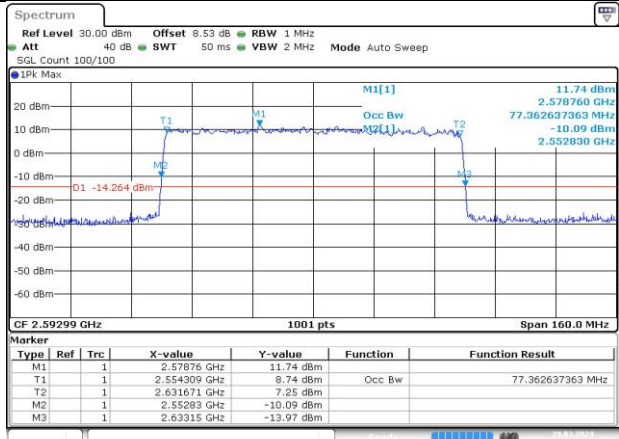

MCH_CP-16QAM / Outer_Full

Date: 29 MAR 2024 18:37:38