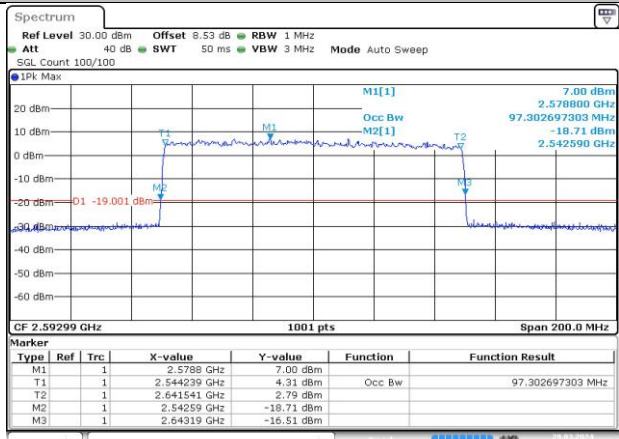

MCH_CP-256QAM / Outer_Full

Date: 29 MAR 2024 18:41:41