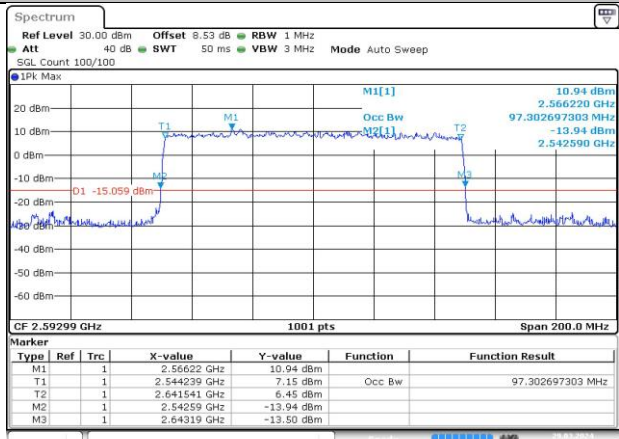

MCH_DFT-QPSK / Outer_Full

Date: 29 MAR 2024 18:40:36

MCH_CP-QPSK / Outer_Full

Date: 29 MAR 2024 18:40:52

MCH_CP-16QAM / Outer_Full

Date: 29 MAR 2024 18:41:08

MCH_CP-64QAM / Outer_Full

Date: 29 MAR 2024 18:41:24