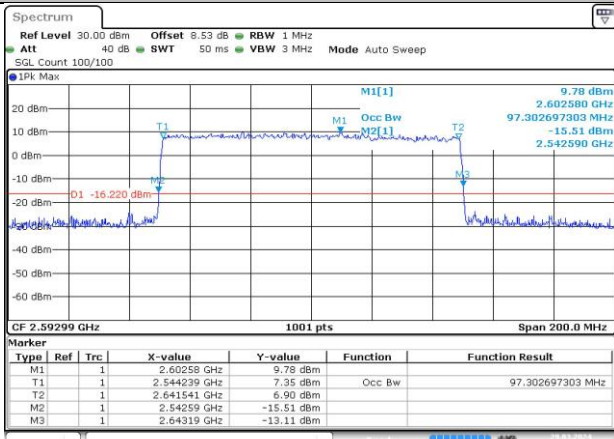

MCH_DFT-QPSK / Outer_Full

Date: 29 MAR 2024 18:40:36

MCH_CP-QPSK / Outer_Full

Date: 29 MAR 2024 18:40:52

MCH_CP-16QAM / Outer_Full

Date: 29 MAR 2024 18:41:08

MCH_CP-64QAM / Outer_Full

Date: 29 MAR 2024 18:41:24