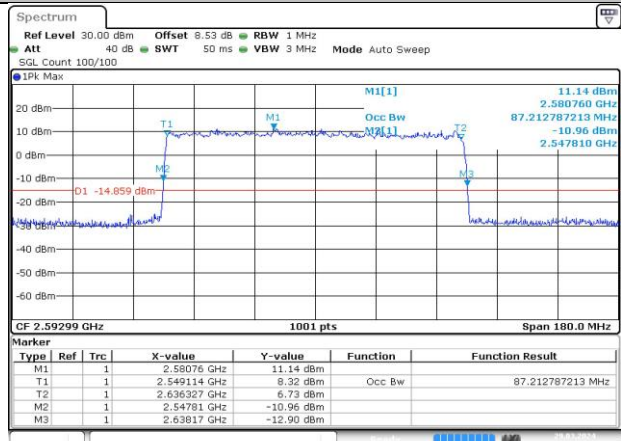

DC_66A_n41A / 30KHz / 90MHz

MCH_DFT-Pi2BPSK / Outer_Full

Date: 29 MAR 2024 18:38:30

MCH_DFT-QPSK / Outer_Full

Date: 29 MAR 2024 18:38:51

MCH_CP-QPSK / Outer_Full

Date: 29 MAR 2024 18:39:07

MCH_CP-16QAM / Outer_Full