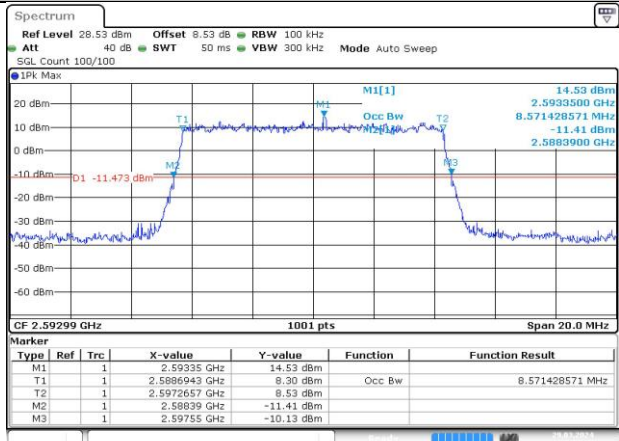

DC_66A_n41A / 30KHz / 10MHz

MCH_DFT-Pi2BPSK / Outer_Full

MCH_DFT-QPSK / Outer_Full

MCH_CP-QPSK / Outer_Full

MCH_CP-16QAM / Outer_Full

MCH_CP-64QAM / Outer_Full

MCH_CP-256QAM / Outer_Full

DC_66A_n41A / 30KHz / 15MHz