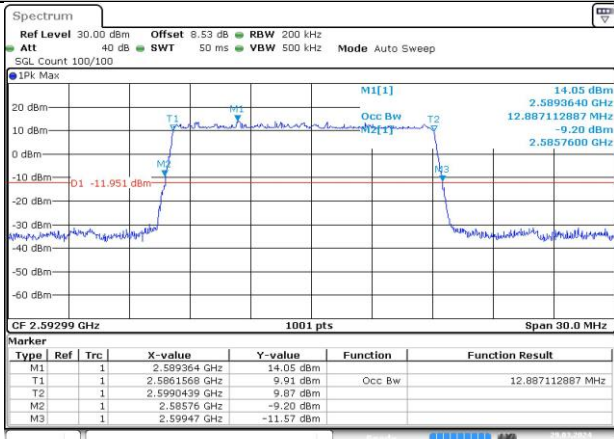

DC_66A_n41A / 30KHz / 15MHz

MCH_DFT-Pi2BPSK / Outer_Full

Date: 29 MAR 2024 18:24:24