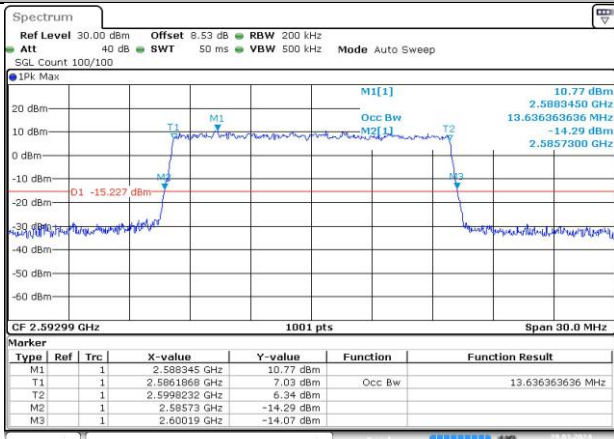

MCH_CP-64QAM / Outer_Full

Date: 29 MAR 2024 18:25:38