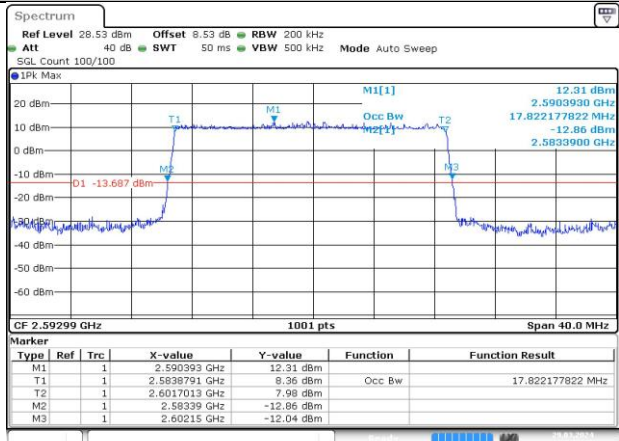

MCH_CP-64QAM / Outer_Full

Date: 29 MAR 2024 18:25:38

MCH_CP-256QAM / Outer_Full

Date: 29 MAR 2024 18:25:55

DC_66A_n41A / 30KHz / 20MHz

MCH_DFT-Pi2BPSK / Outer_Full

Date: 29 MAR 2024 18:26:15

MCH_DFT-QPSK / Outer_Full