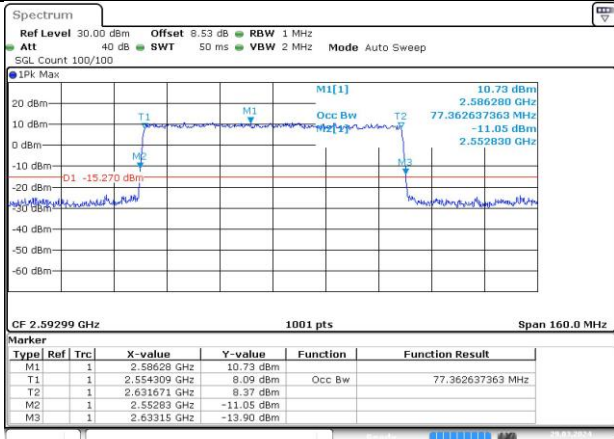

MCH_CP-QPSK / Outer_Full

Date: 29 MAR 2024 18:37:22