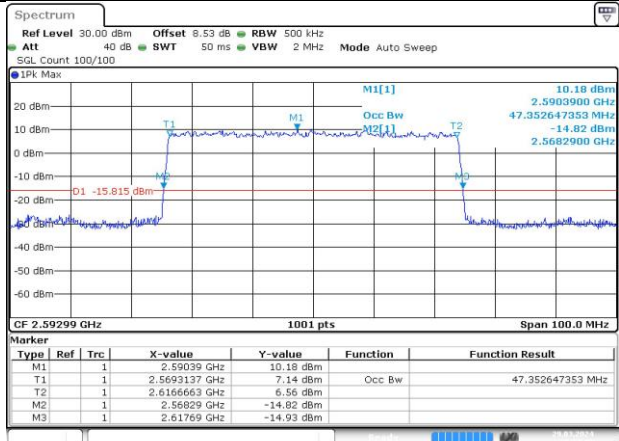

Date: 29 MAR 2024 18:31:36

MCH_DFT-QPSK / Outer_Full

Date: 29 MAR 2024 18:31:57

MCH_CP-QPSK / Outer_Full

Date: 29 MAR 2024 18:32:13

MCH_CP-16QAM / Outer_Full

Date: 29 MAR 2024 18:32:28

MCH_CP-64QAM / Outer_Full