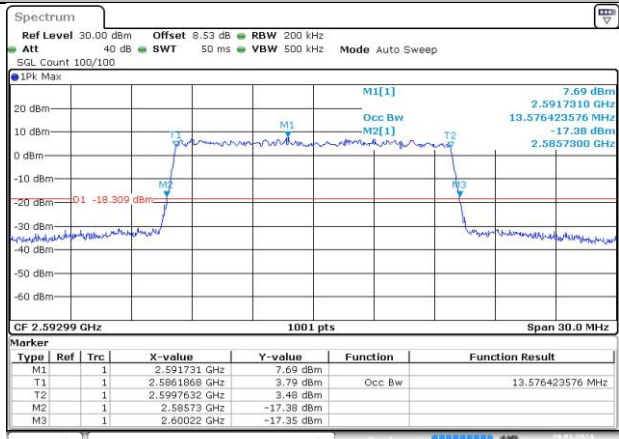

MCH_CP-256QAM / Outer_Full

Date: 29 MAR 2024 18:25:55