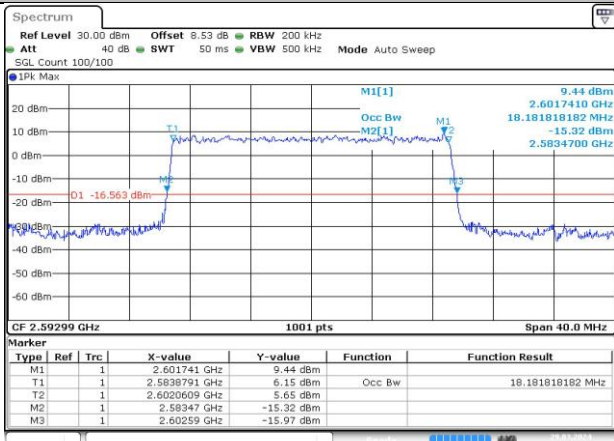

Date: 29 MAR 2024 18:26:38

MCH_CP-QPSK / Outer_Full

Date: 29 MAR 2024 18:26:55

MCH_CP-16QAM / Outer_Full

Date: 29 MAR 2024 18:27:11

MCH_CP-64QAM / Outer_Full

Date: 29 MAR 2024 18:27:29

MCH_CP-256QAM / Outer_Full