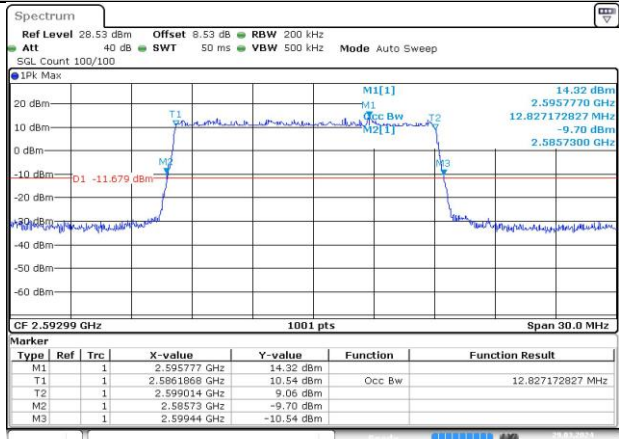

MCH_DFT-QPSK / Outer_Full

Date: 29 MAR 2024 18:24:47