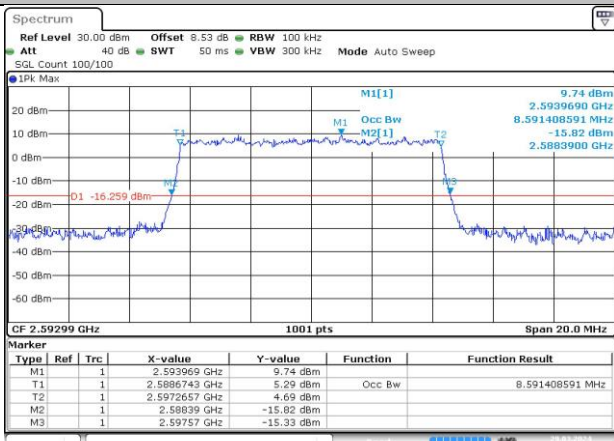

DC_66A_n41A / 30KHz / 10MHz

MCH_DFT-Pi2BPSK / Outer_Full

MCH_DFT-QPSK / Outer_Full

MCH_CP-QPSK / Outer_Full

MCH_CP-16QAM / Outer_Full

MCH_CP-64QAM / Outer_Full

MCH_CP-256QAM / Outer_Full

DC_66A_n41A / 30KHz / 15MHz