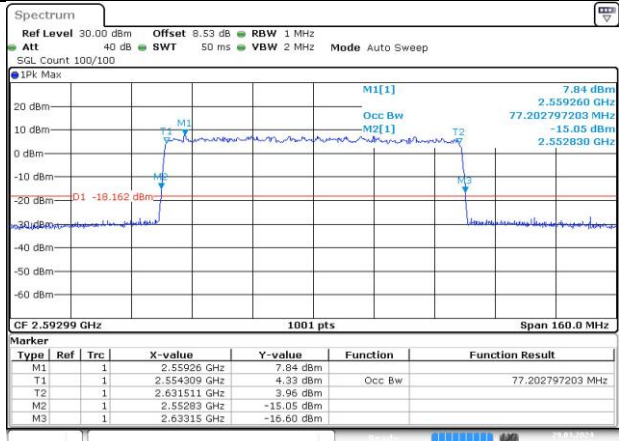

MCH_CP-QPSK / Outer_Full

Date: 29 MAR 2024 18:37:22

MCH_CP-16QAM / Outer_Full

Date: 29 MAR 2024 18:37:38

MCH_CP-64QAM / Outer_Full

Date: 29 MAR 2024 18:37:54

MCH_CP-256QAM / Outer_Full

Date: 29 MAR 2024 18:38:11