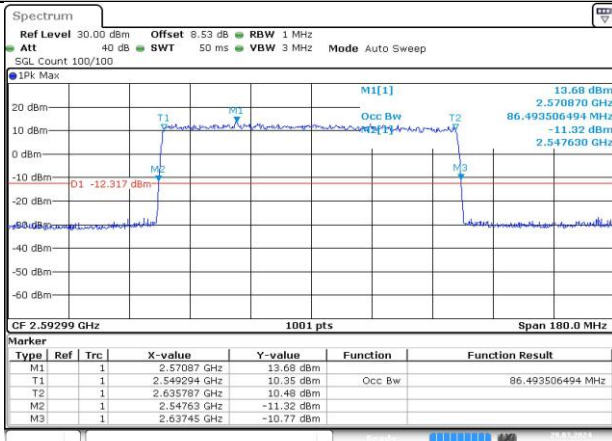

DC_66A_n41A / 30KHz / 90MHz

MCH_DFT-Pi2BPSK / Outer_Full

Date: 29 MAR 2024 18:38:30