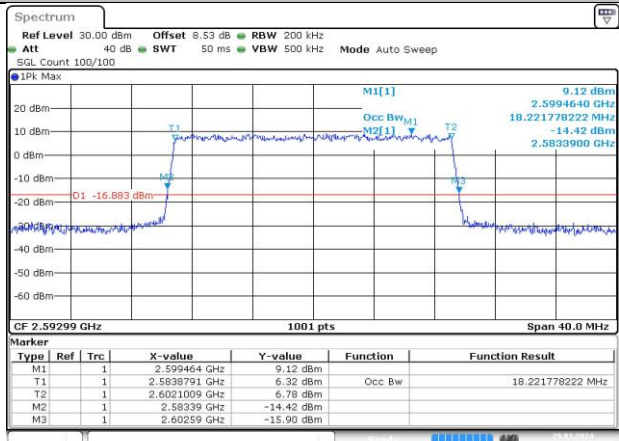

MCH_CP-16QAM / Outer_Full

Date: 29 MAR 2024 18:27:11