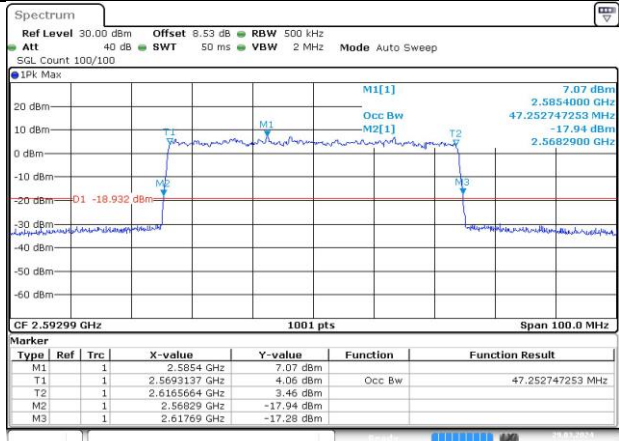

MCH_CP-256QAM / Outer_Full

Date: 29 MAR 2024 18:33:01