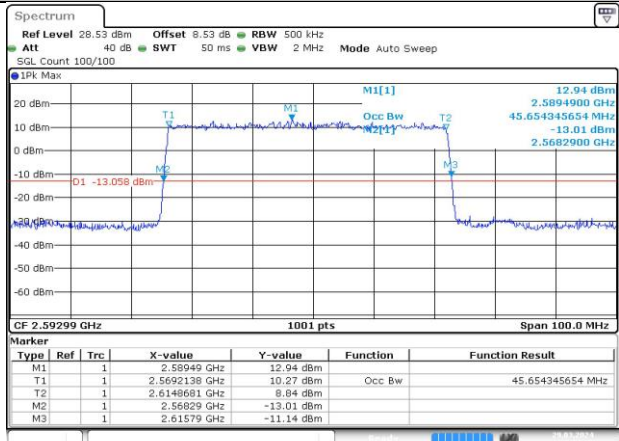

MCH_DFT-QPSK / Outer_Full

Date: 29 MAR 2024 18:31:57