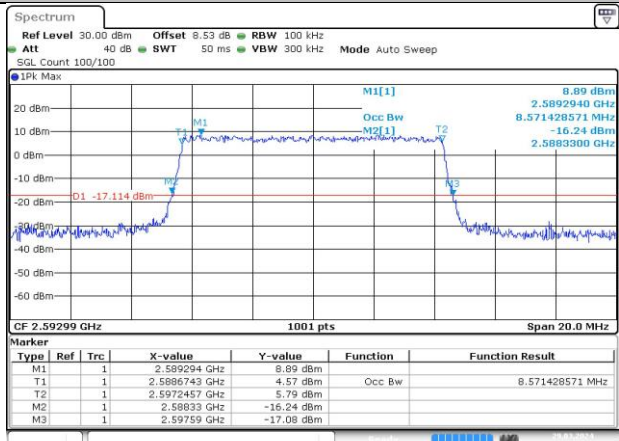

DC_66A_n41A / 30KHz / 10MHz

MCH_DFT-Pi2BPSK / Outer_Full

MCH_DFT-QPSK / Outer_Full

MCH_CP-QPSK / Outer_Full

MCH_CP-16QAM / Outer_Full

MCH_CP-64QAM / Outer_Full

MCH_CP-256QAM / Outer_Full

DC_66A_n41A / 30KHz / 15MHz