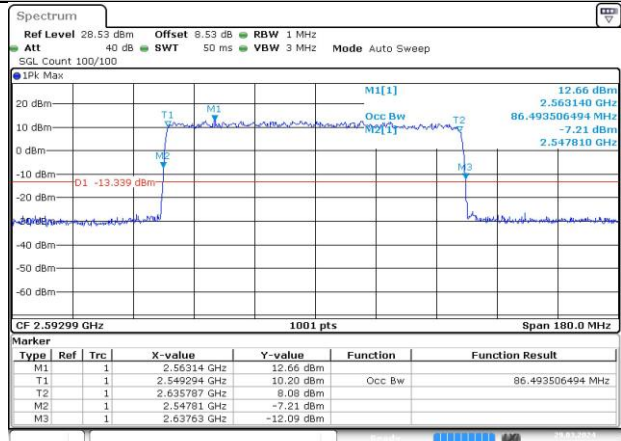

MCH_DFT-QPSK / Outer_Full

Date: 29 MAR 2024 18:38:51