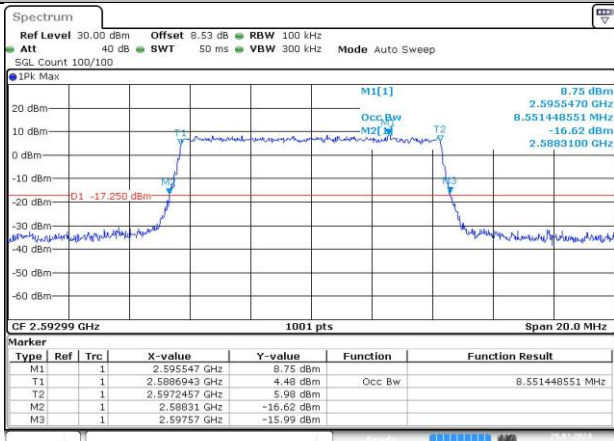

DC_66A_n41A / 30KHz / 10MHz

MCH_DFT-Pi2BPSK / Outer_Full

MCH_DFT-QPSK / Outer_Full

MCH_CP-QPSK / Outer_Full

MCH_CP-16QAM / Outer_Full

MCH_CP-64QAM / Outer_Full

MCH_CP-256QAM / Outer_Full

DC_66A_n41A / 30KHz / 15MHz