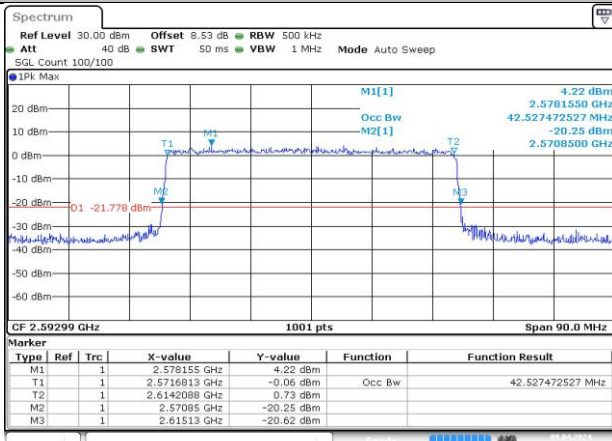

MCH_CP-64QAM / Outer_Full

Date: 9 APR 2024 09:32:30