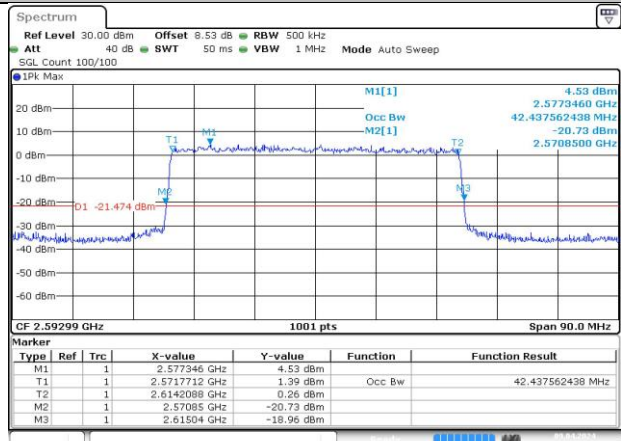

MCH_CP-16QAM / Outer_Full

Date: 9 APR 2024 09:32:12