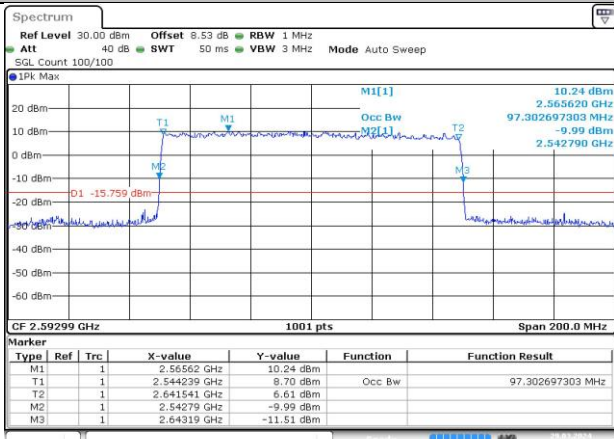

MCH_CP-QPSK / Outer_Full

Date: 29 MAR 2024 18:40:52