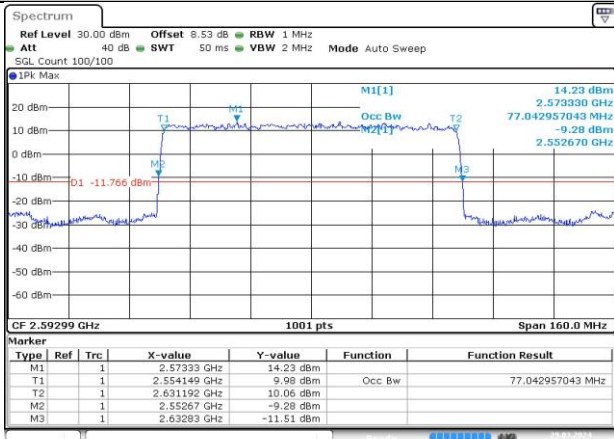

Date: 29 MAR 2024 18:32:45

MCH_CP-256QAM / Outer_Full

Date: 29 MAR 2024 18:33:01

DC_66A_n41A / 30KHz / 80MHz

MCH_DFT-Pi2BPSK / Outer_Full

Date: 29 MAR 2024 18:36:45

MCH_DFT-QPSK / Outer_Full

Date: 29 MAR 2024 18:37:06