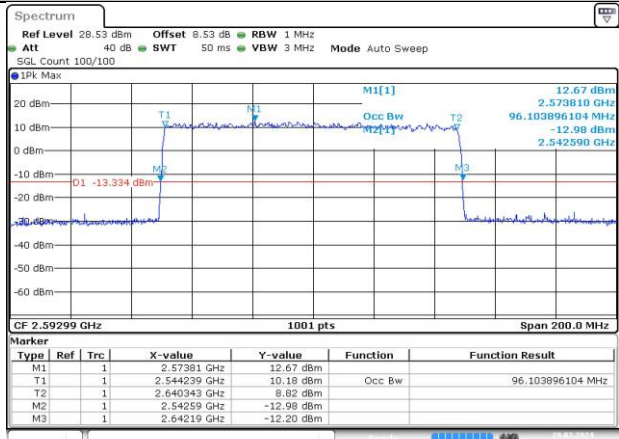

MCH_DFT-QPSK / Outer_Full

Date: 29 MAR 2024 18:40:36