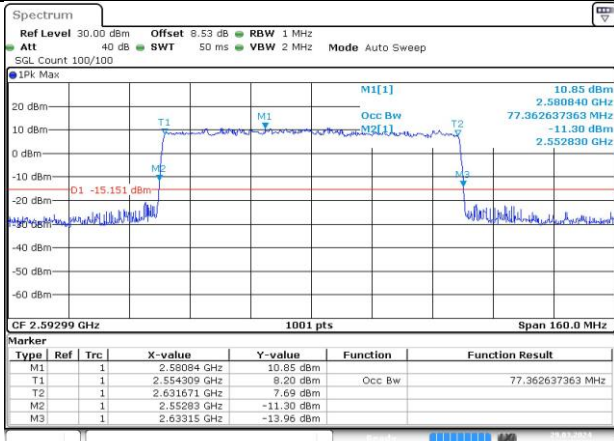

MCH_CP-QPSK / Outer_Full

Date: 29 MAR 2024 18:37:22

MCH_CP-16QAM / Outer_Full

Date: 29 MAR 2024 18:37:38

MCH_CP-64QAM / Outer_Full

Date: 29 MAR 2024 18:37:54

MCH_CP-256QAM / Outer_Full

Date: 29 MAR 2024 18:38:11