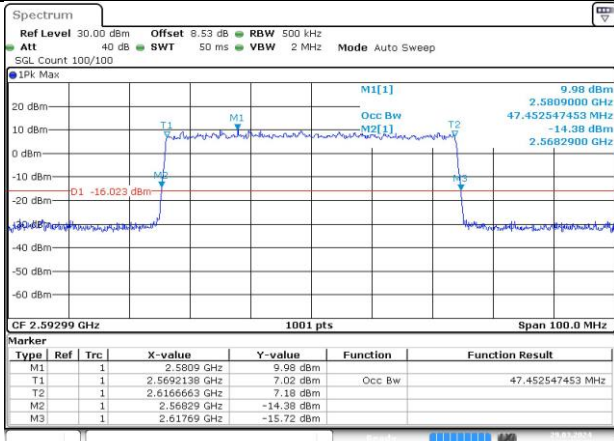

Date: 29 MAR 2024 18:31:36

MCH_DFT-QPSK / Outer_Full

Date: 29 MAR 2024 18:31:57

MCH_CP-QPSK / Outer_Full

Date: 29 MAR 2024 18:32:13

MCH_CP-16QAM / Outer_Full

Date: 29 MAR 2024 18:32:28

MCH_CP-64QAM / Outer_Full