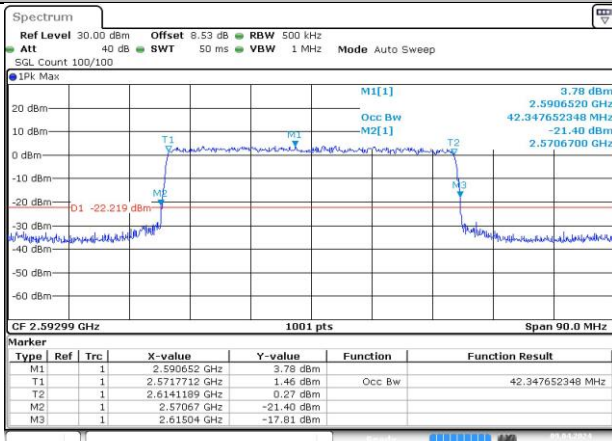

Date: 29 MAR 2024 18:27:47

DC_66A_n41A / 30KHz / 45MHz

MCH_DFT-Pi2BPSK / Outer_Full

Date: 9 APR 2024 09:31:17

MCH_DFT-QPSK / Outer_Full

Date: 9 APR 2024 09:31:38

MCH_CP-QPSK / Outer_Full

Date: 9 APR 2024 09:31:56