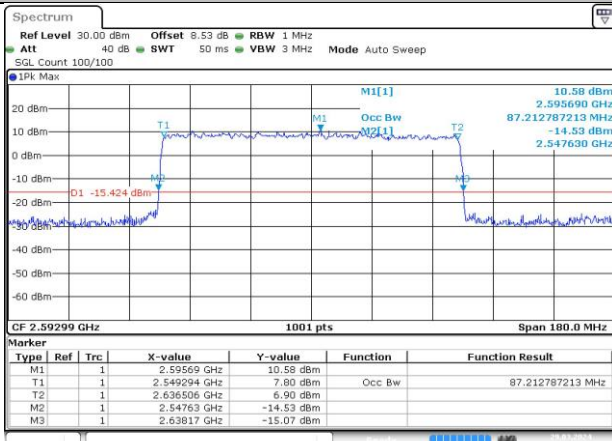

MCH_CP-64QAM / Outer_Full

Date: 29 MAR 2024 18:39:39