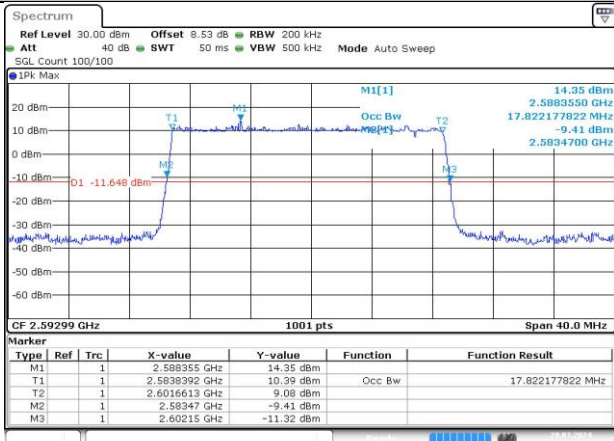

MCH_CP-64QAM / Outer_Full

Date: 29 MAR 2024 18:25:38

MCH_CP-256QAM / Outer_Full

Date: 29 MAR 2024 18:25:55

DC_66A_n41A / 30KHz / 20MHz

MCH_DFT-Pi2BPSK / Outer_Full

Date: 29 MAR 2024 18:26:15

MCH_DFT-QPSK / Outer_Full