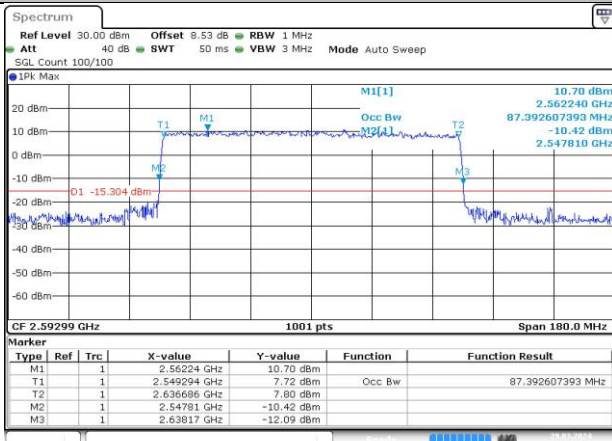

DC_66A_n41A / 30KHz / 90MHz

MCH_DFT-Pi2BPSK / Outer_Full

Date: 29 MAR 2024 18:38:30

MCH_DFT-QPSK / Outer_Full

Date: 29 MAR 2024 18:38:51

MCH_CP-QPSK / Outer_Full

Date: 29 MAR 2024 18:39:07

MCH_CP-16QAM / Outer_Full