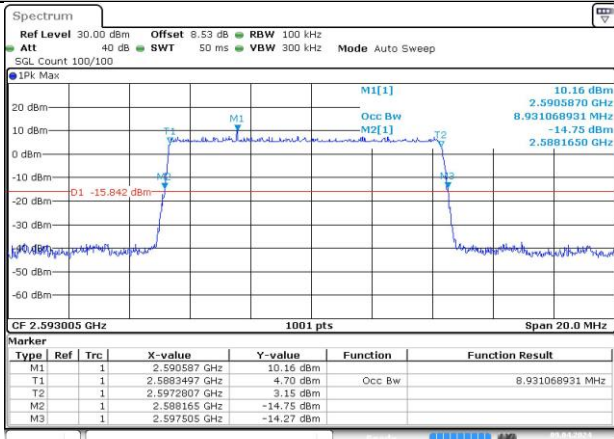

DC_66A_n41A / 15KHz / 10MHz

MCH_DFT-Pi2BPSK / Outer_Full

Date: 9 APR 2024 06:24:15