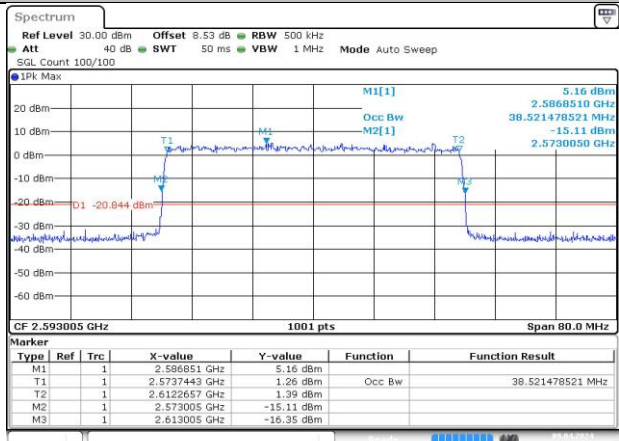

MCH_CP-16QAM / Outer_Full

Date: 9 APR 2024 06:39:32