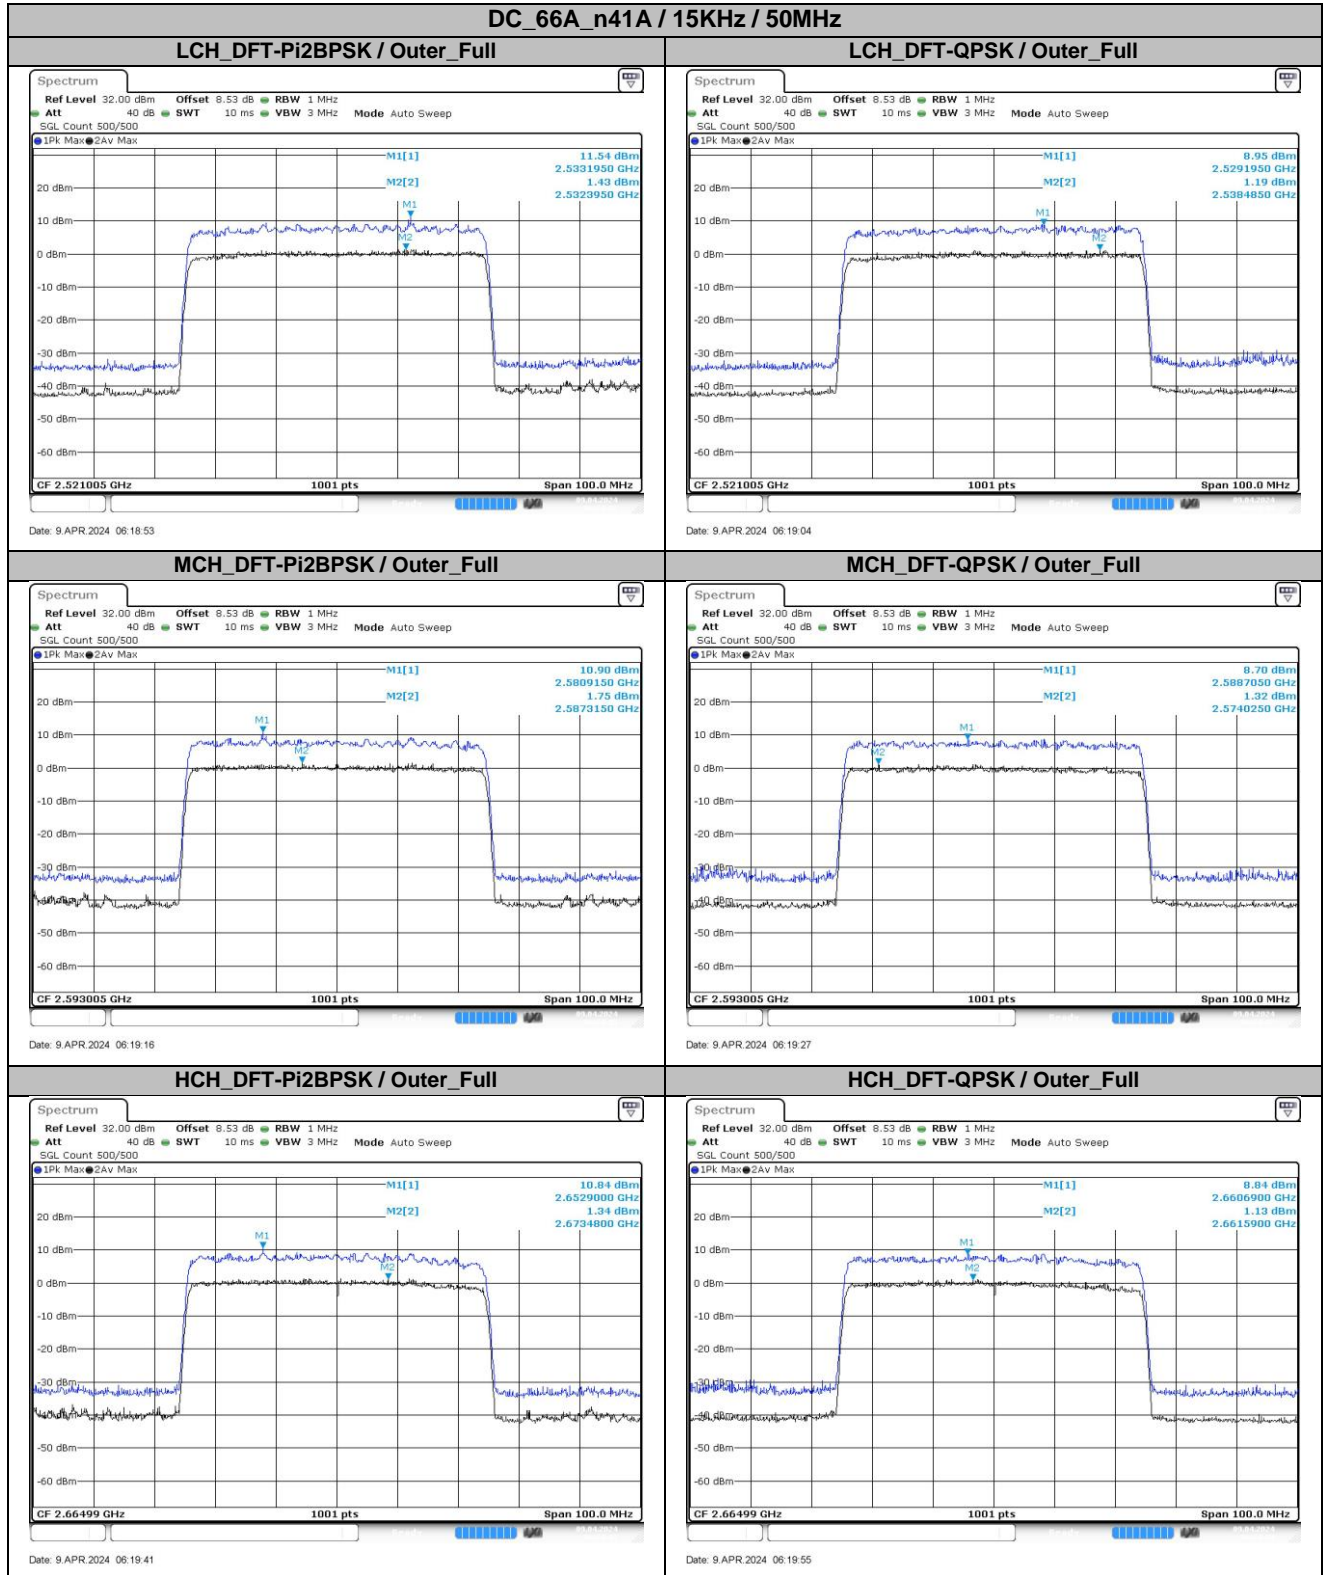

2. Peak-to-Average Ratio

2.1. Test Results

Channel	Modulation	Result (dB)				Limit (dB)	Verdict
		15KHz / 50MHz		30KHz / 100MHz			
		DFT-Pi2BPSK	DFT-QPSK	DFT-Pi2BPSK	DFT-QPSK		
LCH	Outer_Full	10.11	7.76	8.56	7.87	13.00	Pass
MCH	Outer_Full	9.15	7.38	7.91	7.64	13.00	Pass
HCH	Outer_Full	9.50	7.71	7.80	7.77	13.00	Pass

2.2. Test Plots