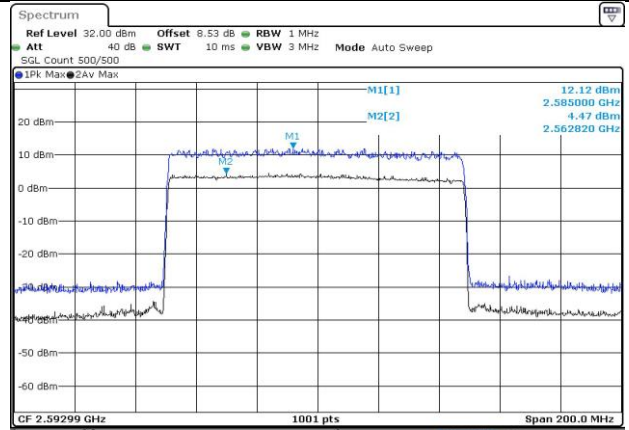

2. Peak-to-Average Ratio

2.1. Test Results

Channel	Modulation	Result (dB)				Limit (dB)	Verdict
		15KHz / 50MHz		30KHz / 100MHz			
		DFT-Pi2BPSK	DFT-QPSK	DFT-Pi2BPSK	DFT-QPSK		
LCH	Outer_Full	10.11	7.76	8.56	7.87	13.00	Pass
MCH	Outer_Full	9.15	7.38	7.91	7.64	13.00	Pass
HCH	Outer_Full	9.50	7.71	7.80	7.77	13.00	Pass

2.2. Test Plots

DC_66A_n41A / 30KHz / 100MHz

LCH_DFT-Pi2BPSK / Outer_Full

LCH_DFT-QPSK / Outer_Full

MCH_DFT-Pi2BPSK / Outer_Full

MCH_DFT-QPSK / Outer_Full

HCH_DFT-Pi2BPSK / Outer_Full

HCH_DFT-QPSK / Outer_Full