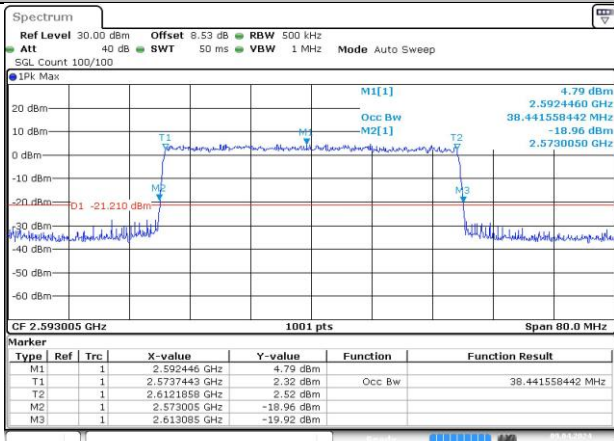

MCH_CP-QPSK / Outer_Full

Date: 9 APR 2024 06:38:13