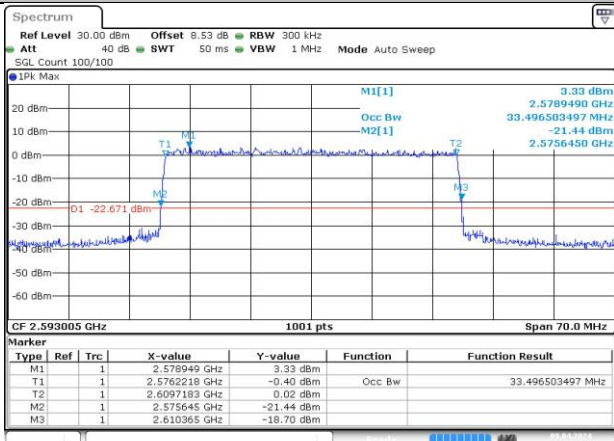

Date: 9 APR 2024 06:36:49

MCH_DFT-QPSK / Outer_Full

Date: 9 APR 2024 06:37:09

MCH_CP-QPSK / Outer_Full

Date: 9 APR 2024 06:37:27

MCH_CP-16QAM / Outer_Full

Date: 9 APR 2024 06:37:44

MCH_CP-64QAM / Outer_Full