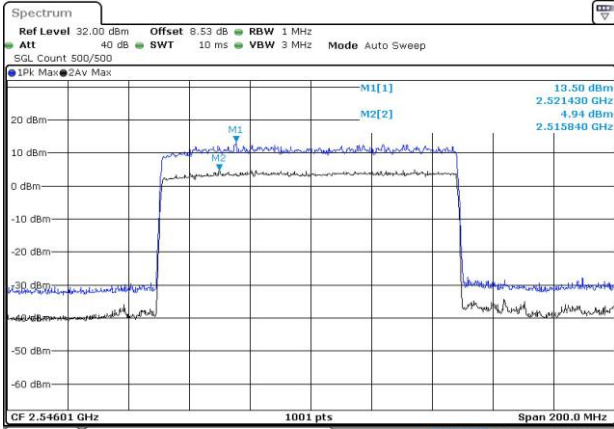

2. Peak-to-Average Ratio

2.1. Test Results

Channel	Modulation	Result (dB)				Limit (dB)	Verdict
		15KHz / 50MHz		30KHz / 100MHz			
		DFT-Pi2BPSK	DFT-QPSK	DFT-Pi2BPSK	DFT-QPSK		
LCH	Outer_Full	10.11	7.76	8.56	7.87	13.00	Pass
MCH	Outer_Full	9.15	7.38	7.91	7.64	13.00	Pass
HCH	Outer_Full	9.50	7.71	7.80	7.77	13.00	Pass

2.2. Test Plots

DC_66A_n41A / 30KHz / 100MHz

LCH_DFT-Pi2BPSK / Outer_Full

LCH_DFT-QPSK / Outer_Full

MCH_DFT-Pi2BPSK / Outer_Full

MCH_DFT-QPSK / Outer_Full

HCH_DFT-Pi2BPSK / Outer_Full

HCH_DFT-QPSK / Outer_Full