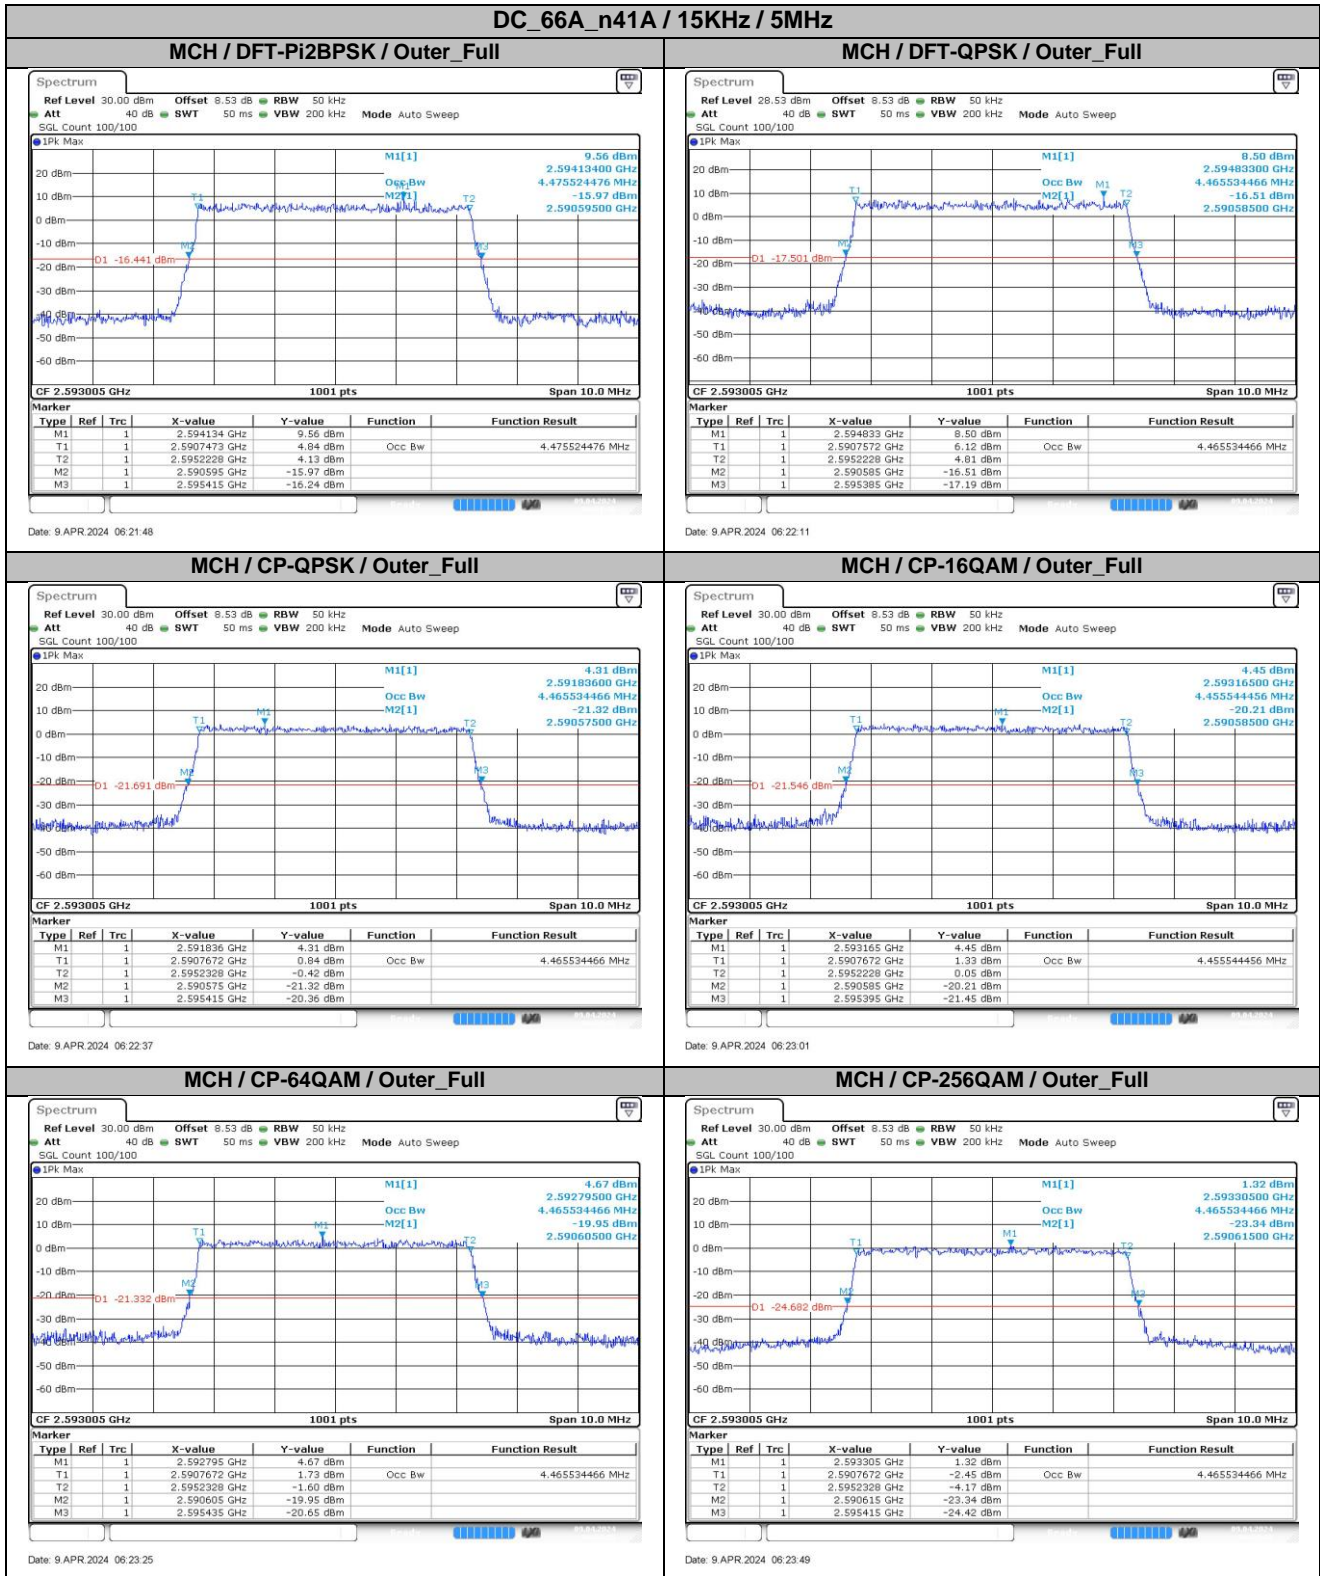

4.2. Test Plots