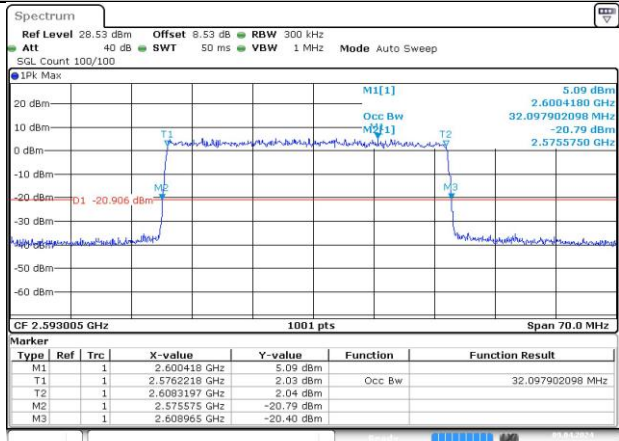

4.2. Test Plots

DC_66A_n41A / 15KHz / 10MHz

MCH_DFT-Pi2BPSK / Outer_Full

Date: 9 APR 2024 06:24:15

MCH_DFT-QPSK / Outer_Full

Date: 9 APR 2024 06:24:43

MCH_CP-QPSK / Outer_Full

Date: 9 APR 2024 06:25:11

Date: 9 APR 2024 06:36:49

MCH_DFT-QPSK / Outer_Full

Date: 9 APR 2024 06:37:09

MCH_CP-QPSK / Outer_Full

Date: 9 APR 2024 06:37:27

MCH_CP-16QAM / Outer_Full

Date: 9 APR 2024 06:37:44

MCH_CP-64QAM / Outer_Full