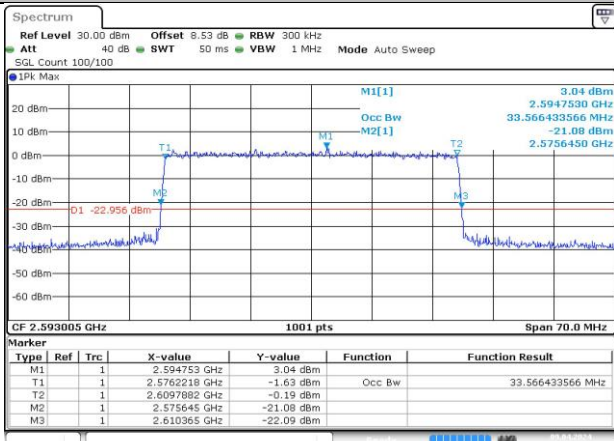

Date: 9 APR 2024 06:36:49

MCH_DFT-QPSK / Outer_Full

Date: 9 APR 2024 06:37:09

MCH_CP-QPSK / Outer_Full

Date: 9 APR 2024 06:37:27

MCH_CP-16QAM / Outer_Full

Date: 9 APR 2024 06:37:44

MCH_CP-64QAM / Outer_Full