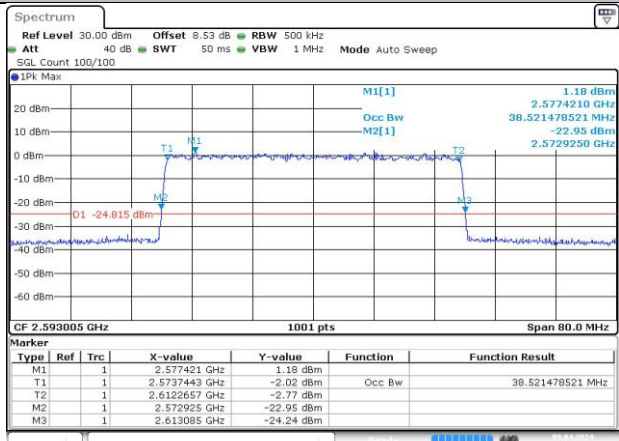

MCH_CP-QPSK / Outer_Full

Date: 9 APR 2024 06:38:13

MCH_CP-16QAM / Outer_Full

Date: 9 APR 2024 06:39:32

MCH_CP-64QAM / Outer_Full

Date: 9 APR 2024 06:39:49

MCH_CP-256QAM / Outer_Full

Date: 9 APR 2024 06:40:09