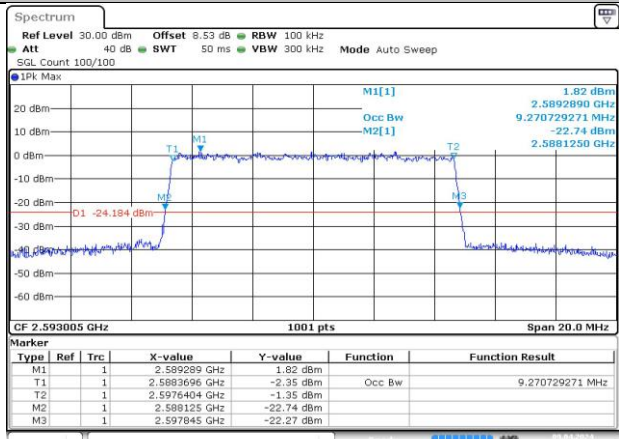

MCH_CP-256QAM / Outer_Full

Date: 9 APR 2024 06:26:23