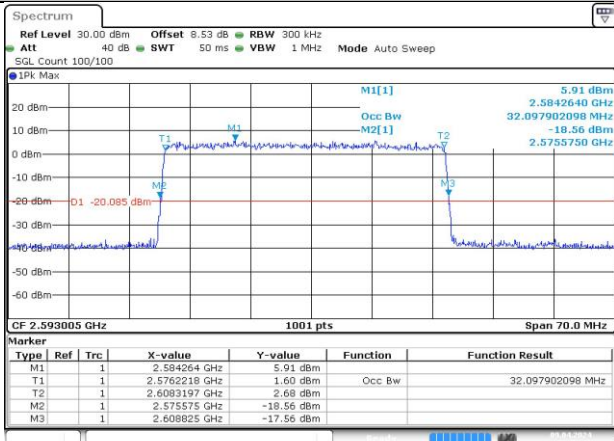

Date: 9 APR 2024 06:36:49

MCH_DFT-QPSK / Outer_Full

Date: 9 APR 2024 06:37:09

MCH_CP-QPSK / Outer_Full

Date: 9 APR 2024 06:37:27

MCH_CP-16QAM / Outer_Full

Date: 9 APR 2024 06:37:44

MCH_CP-64QAM / Outer_Full