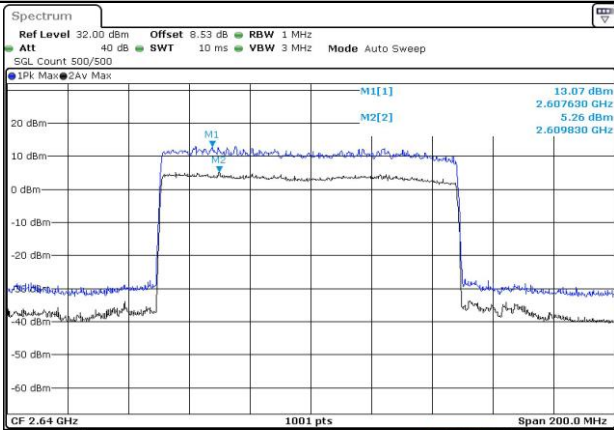

2. Peak-to-Average Ratio

2.1. Test Results

Channel	Modulation	Result (dB)				Limit (dB)	Verdict
		15KHz / 50MHz		30KHz / 100MHz			
		DFT-Pi2BPSK	DFT-QPSK	DFT-Pi2BPSK	DFT-QPSK		
LCH	Outer_Full	10.11	7.76	8.56	7.87	13.00	Pass
MCH	Outer_Full	9.15	7.38	7.91	7.64	13.00	Pass
HCH	Outer_Full	9.50	7.71	7.80	7.77	13.00	Pass

2.2. Test Plots

DC_66A_n41A / 30KHz / 100MHz

LCH_DFT-Pi2BPSK / Outer_Full

LCH_DFT-QPSK / Outer_Full

MCH_DFT-Pi2BPSK / Outer_Full

MCH_DFT-QPSK / Outer_Full

HCH_DFT-Pi2BPSK / Outer_Full

HCH_DFT-QPSK / Outer_Full