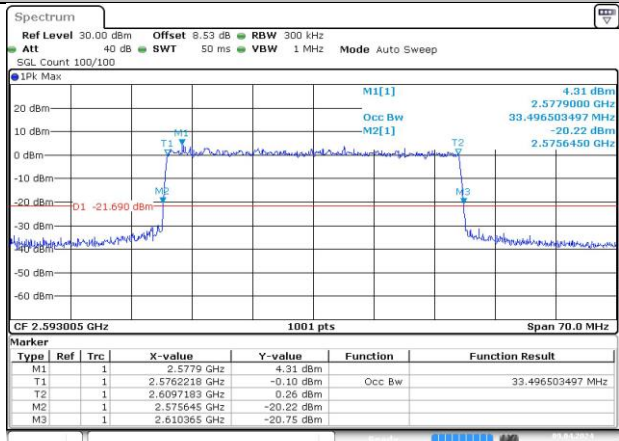

Date: 9 APR 2024 06:36:49

MCH_DFT-QPSK / Outer_Full

Date: 9 APR 2024 06:37:09

MCH_CP-QPSK / Outer_Full

Date: 9 APR 2024 06:37:27

MCH_CP-16QAM / Outer_Full

Date: 9 APR 2024 06:37:44

MCH_CP-64QAM / Outer_Full