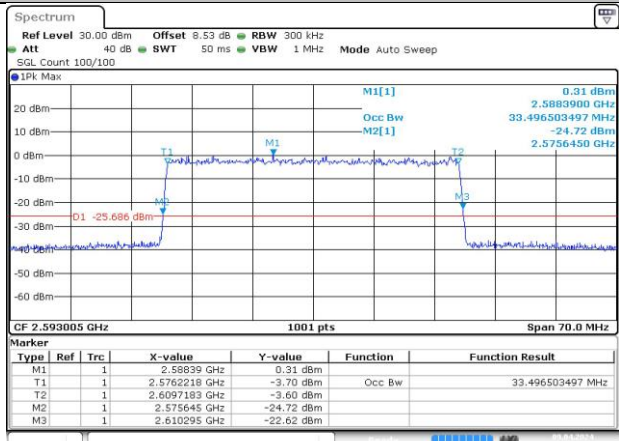

MCH_CP-256QAM / Outer_Full

Date: 9 APR 2024 06:38:19