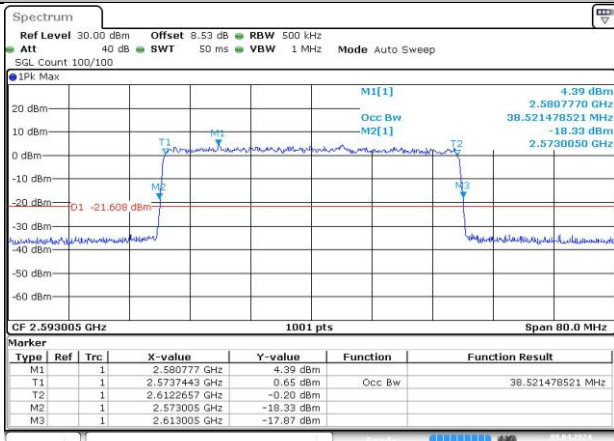

MCH_CP-QPSK / Outer_Full

Date: 9 APR 2024 06:38:13

MCH_CP-16QAM / Outer_Full

Date: 9 APR 2024 06:39:32

MCH_CP-64QAM / Outer_Full

Date: 9 APR 2024 06:39:49

MCH_CP-256QAM / Outer_Full

Date: 9 APR 2024 06:40:09