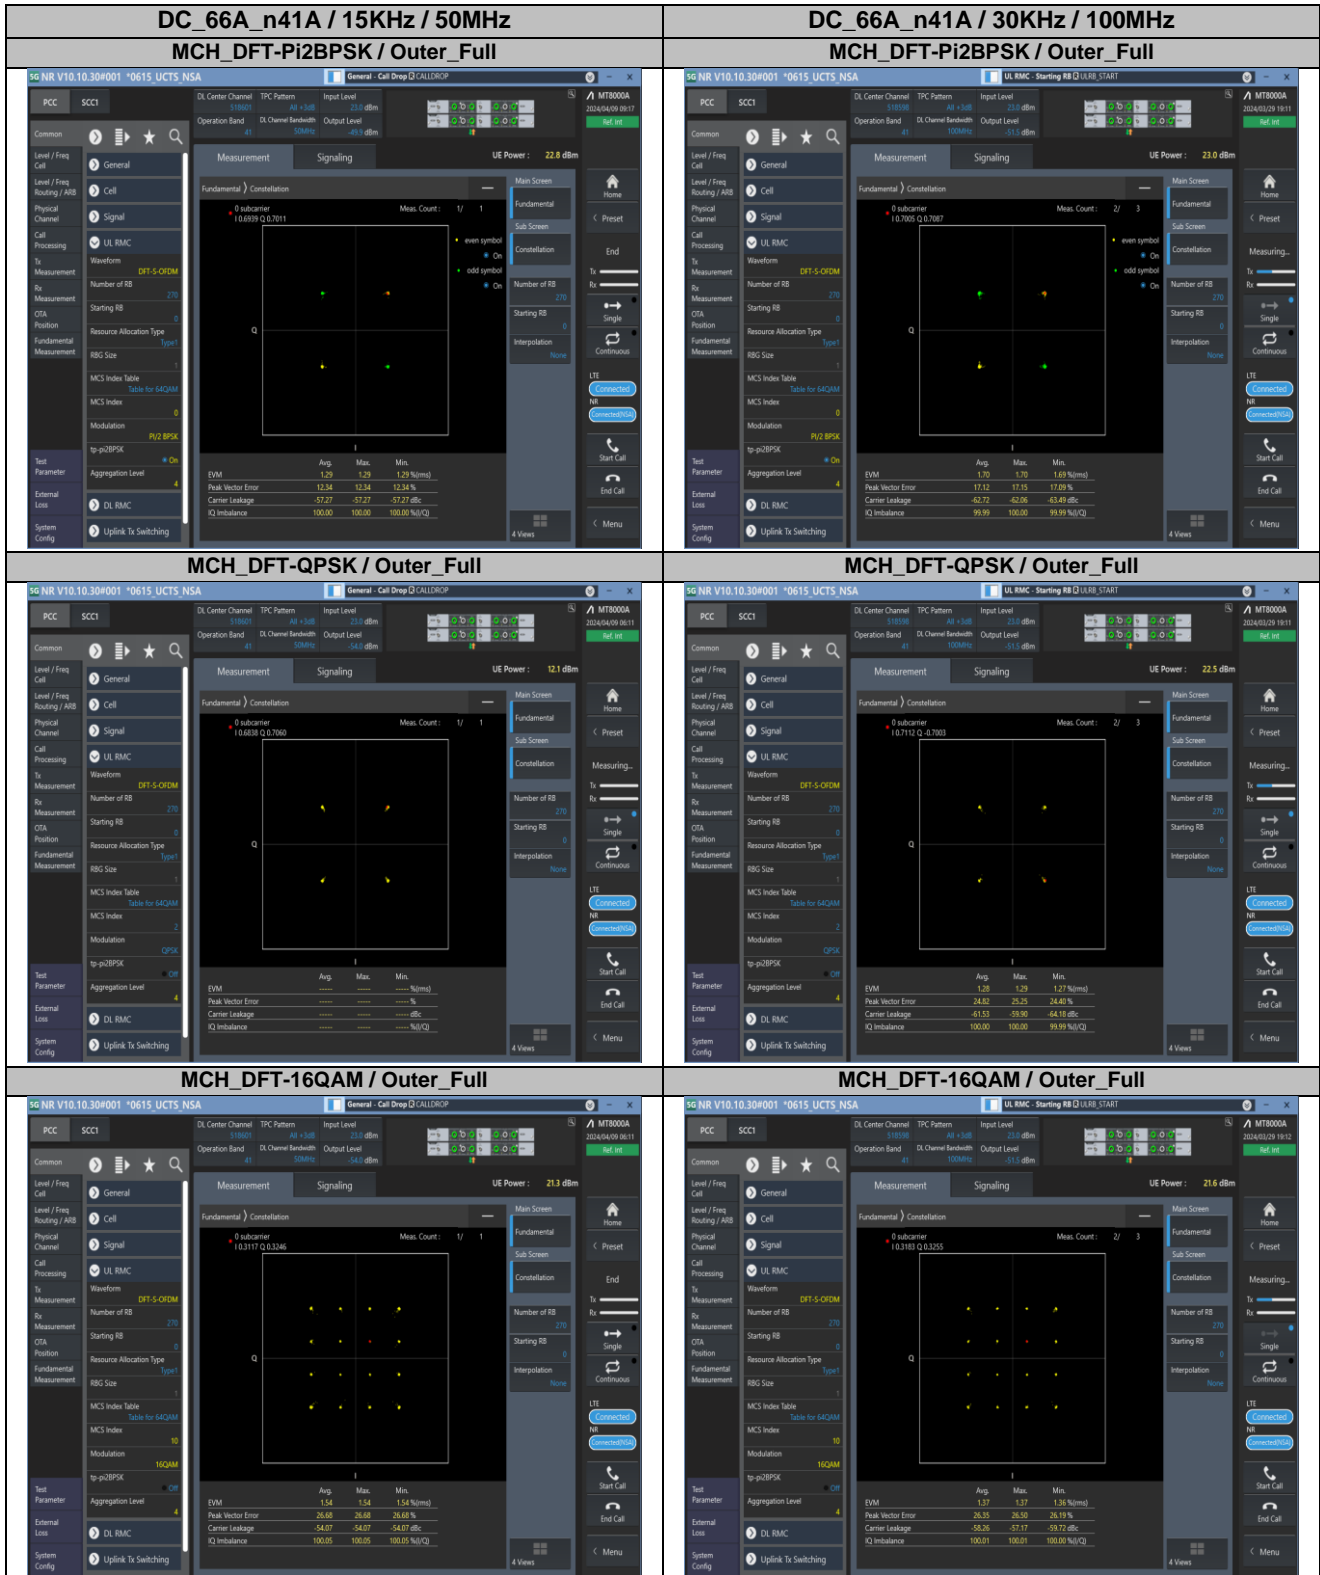

3. Modulation Characteristics

3.1. Test Plots