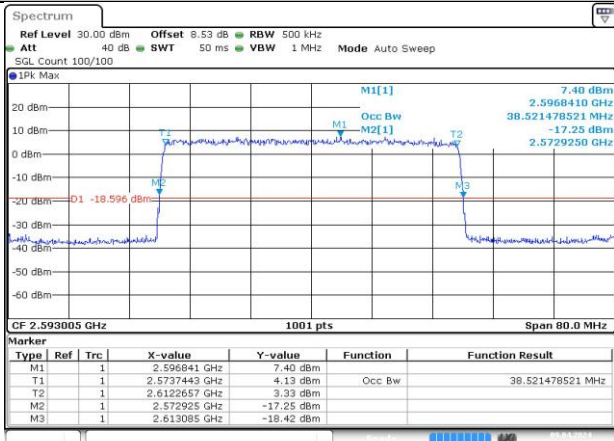

Date: 9 APR 2024 06:38:02

MCH_CP-256QAM / Outer_Full

Date: 9 APR 2024 06:38:19

DC_66A_n41A / 15KHz / 40MHz

MCH_DFT-Pi2BPSK / Outer_Full

Date: 9 APR 2024 06:38:36

MCH_DFT-QPSK / Outer_Full

Date: 9 APR 2024 06:38:55