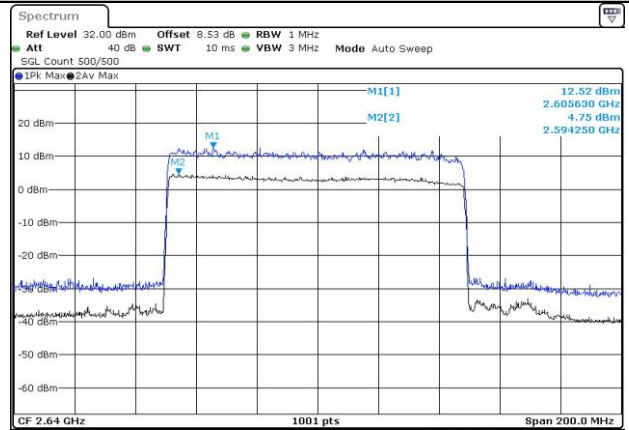

2. Peak-to-Average Ratio

2.1. Test Results

Channel	Modulation	Result (dB)				Limit (dB)	Verdict
		15KHz / 50MHz		30KHz / 100MHz			
		DFT-Pi2BPSK	DFT-QPSK	DFT-Pi2BPSK	DFT-QPSK		
LCH	Outer_Full	10.11	7.76	8.56	7.87	13.00	Pass
MCH	Outer_Full	9.15	7.38	7.91	7.64	13.00	Pass
HCH	Outer_Full	9.50	7.71	7.80	7.77	13.00	Pass

2.2. Test Plots

DC_66A_n41A / 30KHz / 100MHz

LCH_DFT-Pi2BPSK / Outer_Full

LCH_DFT-QPSK / Outer_Full

MCH_DFT-Pi2BPSK / Outer_Full

MCH_DFT-QPSK / Outer_Full

HCH_DFT-Pi2BPSK / Outer_Full

HCH_DFT-QPSK / Outer_Full