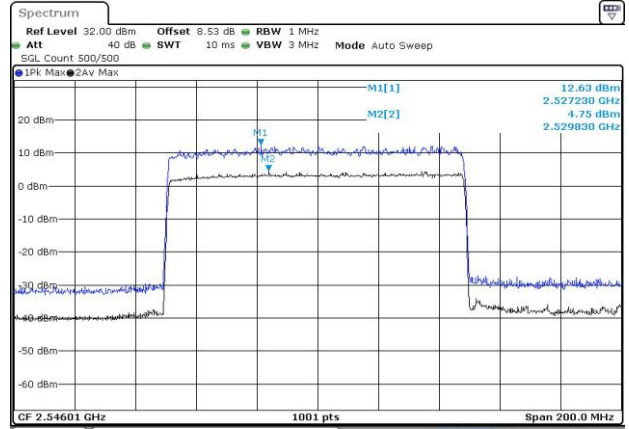

2. Peak-to-Average Ratio

2.1. Test Results

Channel	Modulation	Result (dB)				Limit (dB)	Verdict
		15KHz / 50MHz		30KHz / 100MHz			
		DFT-Pi2BPSK	DFT-QPSK	DFT-Pi2BPSK	DFT-QPSK		
LCH	Outer_Full	10.11	7.76	8.56	7.87	13.00	Pass
MCH	Outer_Full	9.15	7.38	7.91	7.64	13.00	Pass
HCH	Outer_Full	9.50	7.71	7.80	7.77	13.00	Pass

2.2. Test Plots

DC_66A_n41A / 30KHz / 100MHz

LCH_DFT-Pi2BPSK / Outer_Full

LCH_DFT-QPSK / Outer_Full

MCH_DFT-Pi2BPSK / Outer_Full

MCH_DFT-QPSK / Outer_Full

HCH_DFT-Pi2BPSK / Outer_Full

HCH_DFT-QPSK / Outer_Full