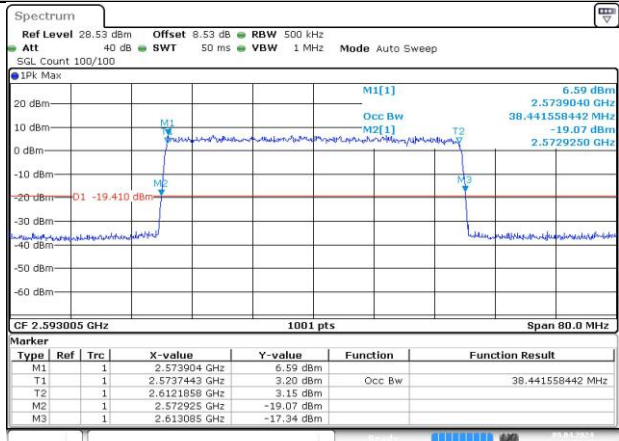

Date: 9 APR 2024 06:38:02

MCH_CP-256QAM / Outer_Full

Date: 9 APR 2024 06:38:19

DC_66A_n41A / 15KHz / 40MHz

MCH_DFT-Pi2BPSK / Outer_Full

Date: 9 APR 2024 06:38:36

MCH_DFT-QPSK / Outer_Full

Date: 9 APR 2024 06:38:55