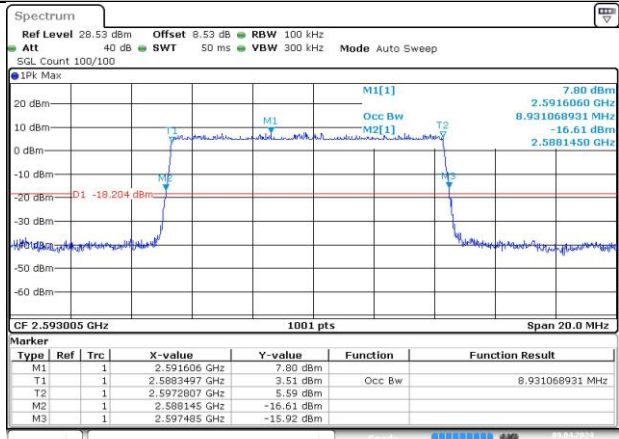

4.2. Test Plots

DC_66A_n41A / 15KHz / 10MHz

MCH_DFT-Pi2BPSK / Outer_Full

Date: 9 APR 2024 06:24:15

MCH_DFT-QPSK / Outer_Full

Date: 9 APR 2024 06:24:43

MCH_CP-QPSK / Outer_Full

Date: 9 APR 2024 06:25:11