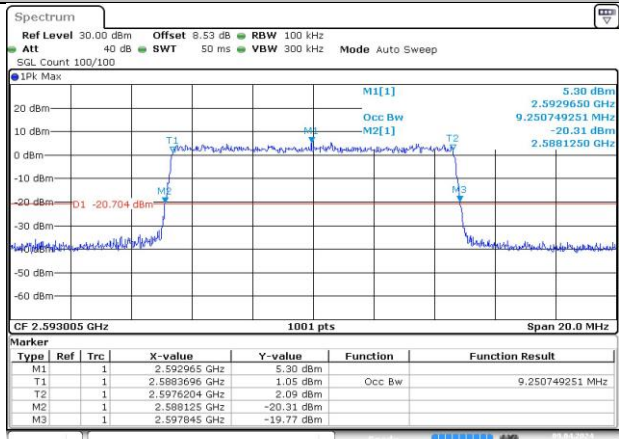

MCH_CP-16QAM / Outer_Full

Date: 9 APR 2024 06:25:34