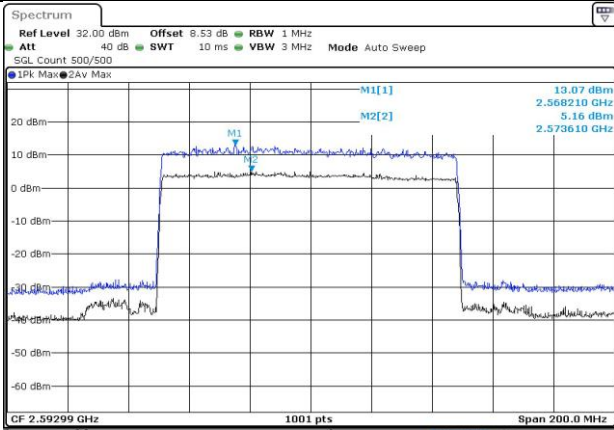

2.2. Test Plots

DC_66A_n41A / 30KHz / 100MHz

LCH_DFT-Pi2BPSK / Outer_Full

LCH_DFT-QPSK / Outer_Full

MCH_DFT-Pi2BPSK / Outer_Full

MCH_DFT-QPSK / Outer_Full

HCH_DFT-Pi2BPSK / Outer_Full

HCH_DFT-QPSK / Outer_Full