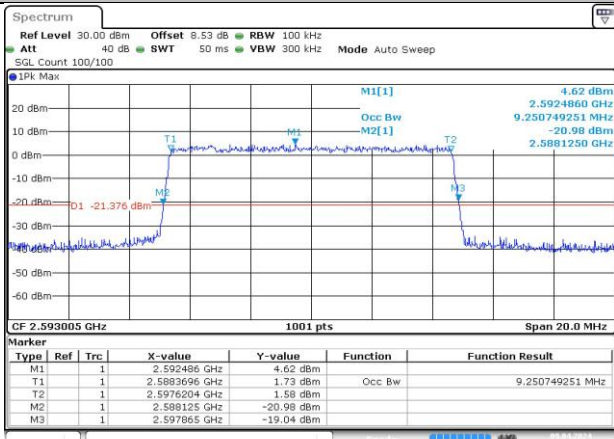

4.2. Test Plots

DC_66A_n41A / 15KHz / 10MHz

MCH_DFT-Pi2BPSK / Outer_Full

Date: 9 APR 2024 06:24:15

MCH_DFT-QPSK / Outer_Full

Date: 9 APR 2024 06:24:43

MCH_CP-QPSK / Outer_Full

Date: 9 APR 2024 06:25:11