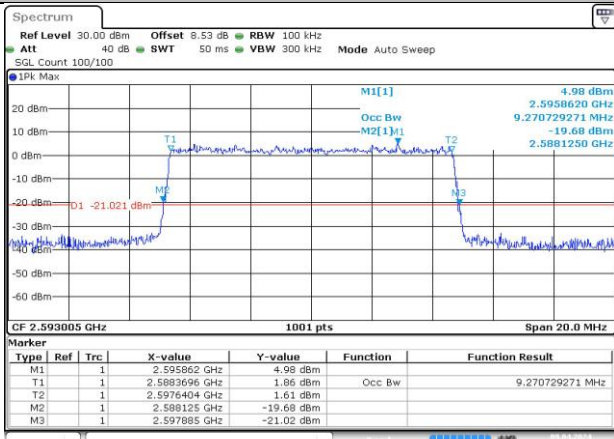

MCH_CP-64QAM / Outer_Full

Date: 9 APR 2024 06:25:58