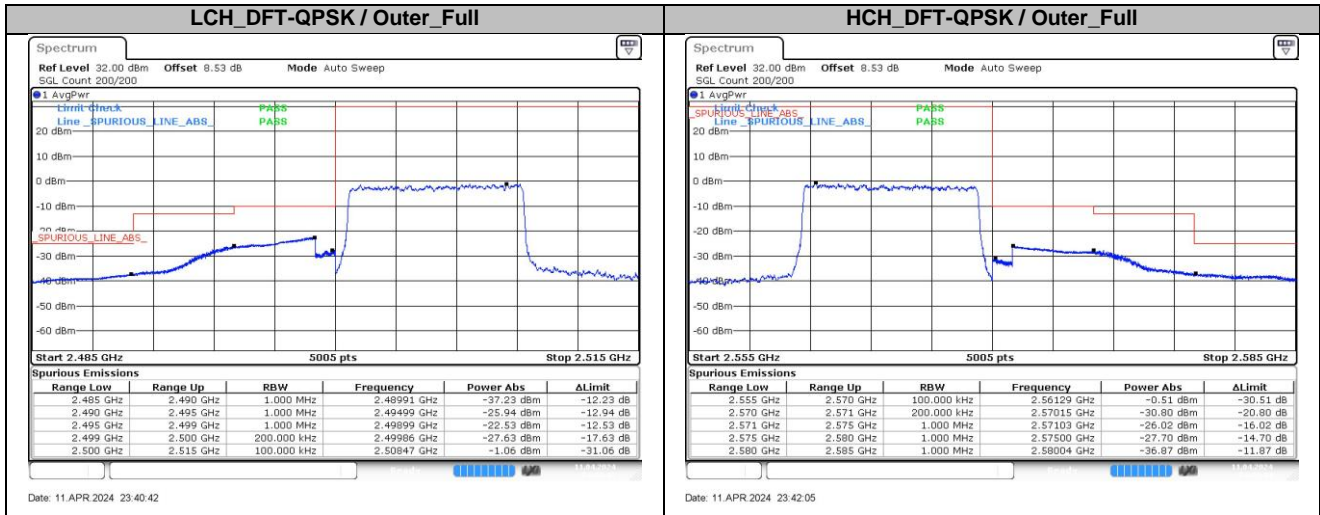

HCH_DFT-Pi2BPSK / Edge_1RB_Right

Date: 11 APR 2024 23:41:08

LCH_DFT-Pi2BPSK / Outer_Full

Date: 11 APR 2024 23:40:00

HCH_DFT-Pi2BPSK / Outer_Full

Date: 11 APR 2024 23:41:25

LCH_DFT-QPSK / Edge_1RB_Left

Date: 11 APR 2024 23:40:21

HCH_DFT-QPSK / Edge_1RB_Right

Date: 11 APR 2024 23:41:49

DC_4A_n7A / 30KHz / 25MHz

LCH_DFT-Pi2BPSK / Edge_1RB_Left

Date: 11 APR 2024 23:52:39

HCH_DFT-Pi2BPSK / Edge_1RB_Right

Date: 11 APR 2024 23:54:11

LCH_DFT-Pi2BPSK / Outer_Full