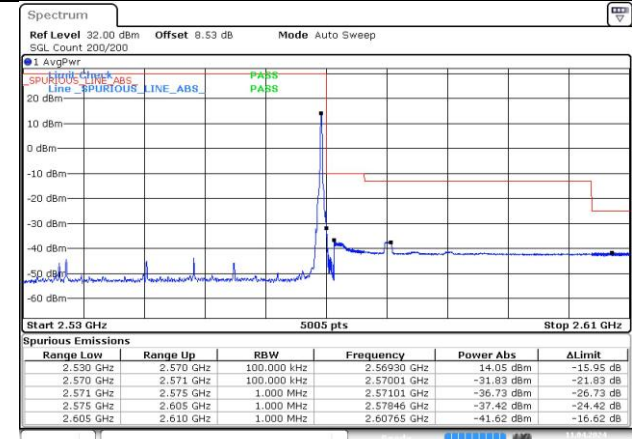

Date: 11 APR 2024 23:28:44

LCH_DFT-QPSK / Edge_1RB_Left

Date: 11 APR 2024 23:27:33

HCH_DFT-QPSK / Edge_1RB_Right

Date: 11 APR 2024 23:29:09

DC_4A_n7A / 30KHz / 10MHz

LCH_DFT-Pi2BPSK / Edge_1RB_Left

Date: 11 APR 2024 23:39:37