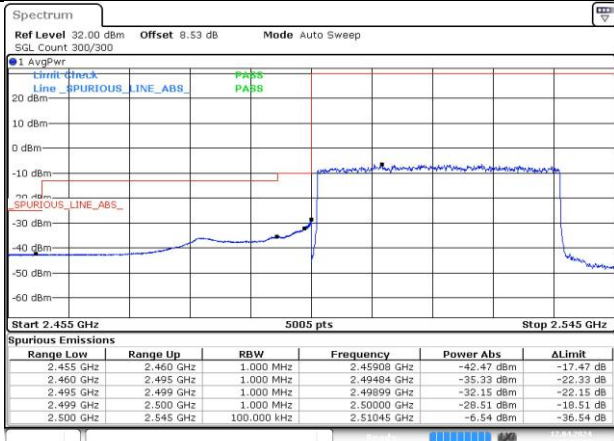

LCH_DFT-Pi2BPSK / Edge_1RB_Left

Date: 12 APR 2024 00:06:28

HCH_DFT-Pi2BPSK / Edge_1RB_Right

Date: 12 APR 2024 00:06:20

LCH_DFT-Pi2BPSK / Outer_Full

Date: 12 APR 2024 00:06:59

HCH_DFT-Pi2BPSK / Outer_Full

Date: 12 APR 2024 00:08:43