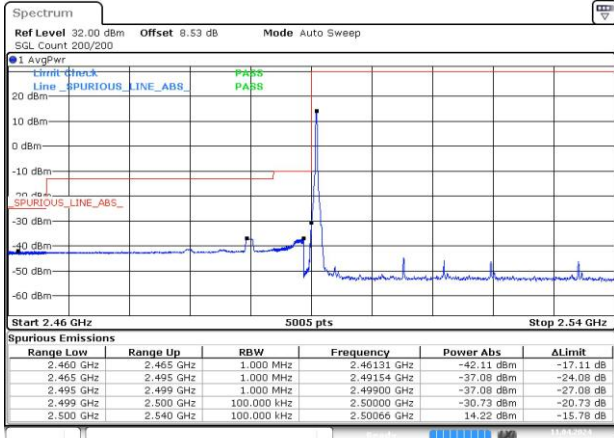

DC_4A_n7A / 15KHz / 35MHz

LCH_DFT-Pi2BPSK / Edge_1RB_Left

Date: 11 APR 2024 23:26:47