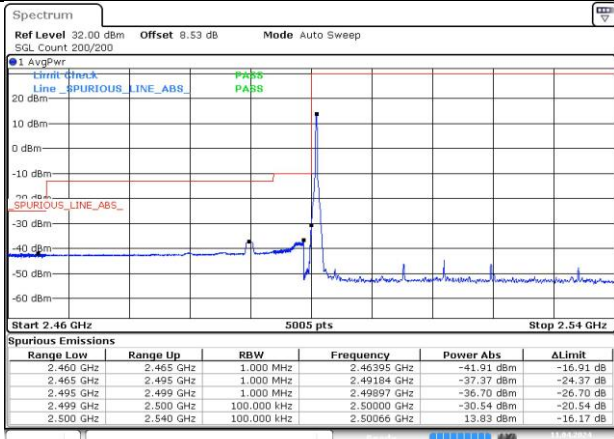

Date: 11 APR 2024 23:28:44

LCH_DFT-QPSK / Edge_1RB_Left

Date: 11 APR 2024 23:27:33

HCH_DFT-QPSK / Edge_1RB_Right

Date: 11 APR 2024 23:29:09

DC_4A_n7A / 30KHz / 10MHz

LCH_DFT-Pi2BPSK / Edge_1RB_Left

Date: 11 APR 2024 23:39:37