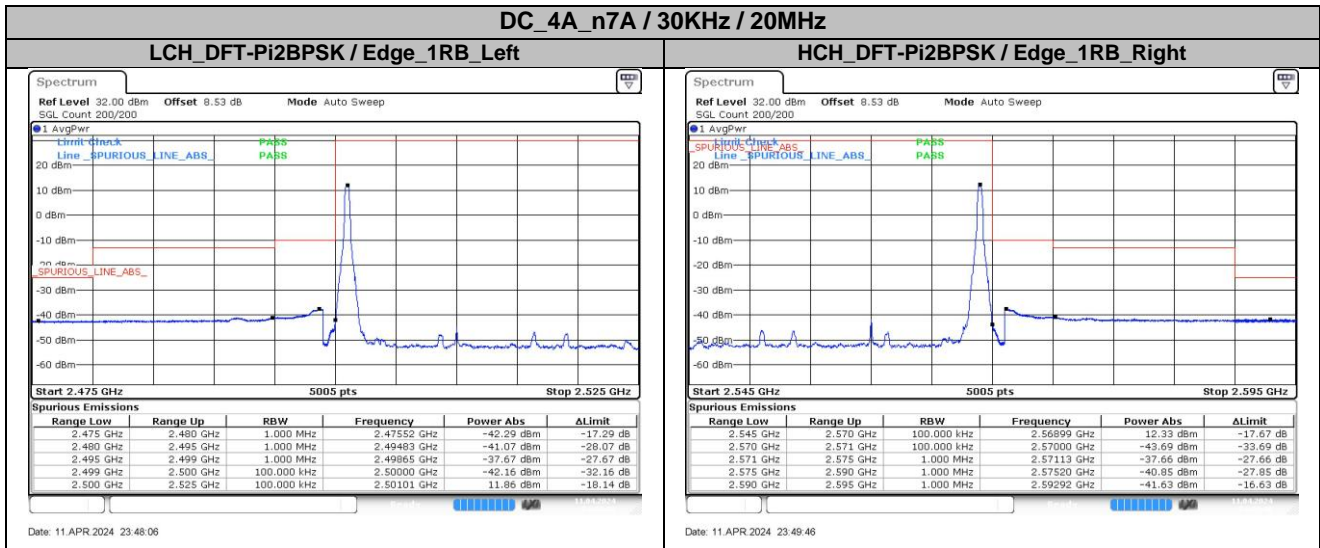

HCH_DFT-Pi2BPSK / Edge_1RB_Right

Date: 11 APR 2024 23:41:08

LCH_DFT-Pi2BPSK / Outer_Full

Date: 11 APR 2024 23:40:00

HCH_DFT-Pi2BPSK / Outer_Full

Date: 11 APR 2024 23:41:25

LCH_DFT-QPSK / Edge_1RB_Left

Date: 11 APR 2024 23:40:21

HCH_DFT-QPSK / Edge_1RB_Right

Date: 11 APR 2024 23:41:49

DC_4A_n7A / 30KHz / 25MHz

LCH_DFT-Pi2BPSK / Edge_1RB_Left

Date: 11 APR 2024 23:52:39

HCH_DFT-Pi2BPSK / Edge_1RB_Right

Date: 11 APR 2024 23:54:11

LCH_DFT-Pi2BPSK / Outer_Full