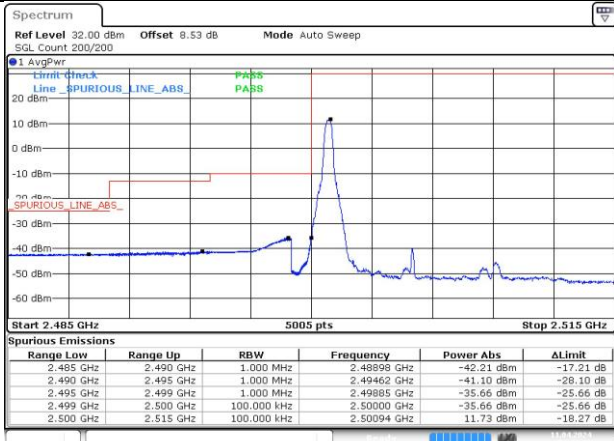

HCH_DFT-Pi2BPSK / Edge_1RB_Right

Date: 11 APR 2024 23:41:08

LCH_DFT-Pi2BPSK / Outer_Full

Date: 11 APR 2024 23:40:00

HCH_DFT-Pi2BPSK / Outer_Full

Date: 11 APR 2024 23:41:25

LCH_DFT-QPSK / Edge_1RB_Left

Date: 11 APR 2024 23:40:21