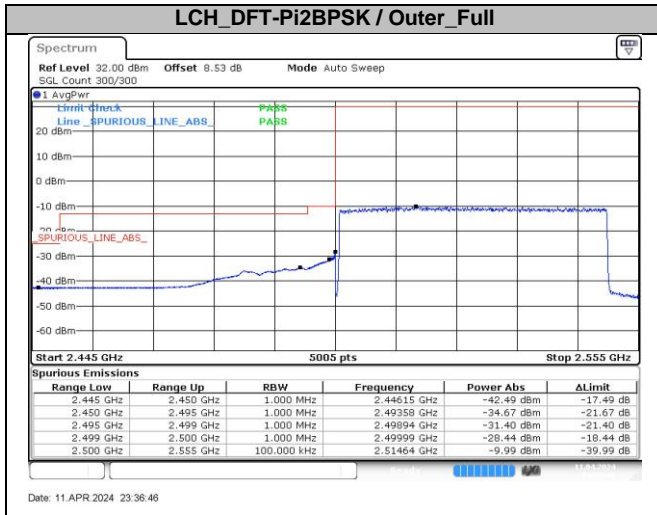

Date: 11 APR 2024 23:28:44

LCH_DFT-QPSK / Edge_1RB_Left

Date: 11 APR 2024 23:27:33

HCH_DFT-QPSK / Edge_1RB_Right

Date: 11 APR 2024 23:29:09

DC_4A_n7A / 30KHz / 10MHz

LCH_DFT-Pi2BPSK / Edge_1RB_Left

Date: 11 APR 2024 23:39:37

HCH_DFT-Pi2BPSK / Edge_1RB_Right

Date: 11 APR 2024 23:41:08

LCH_DFT-Pi2BPSK / Outer_Full

Date: 11 APR 2024 23:40:00

HCH_DFT-Pi2BPSK / Outer_Full

Date: 11 APR 2024 23:41:25

LCH_DFT-QPSK / Edge_1RB_Left

Date: 11 APR 2024 23:40:21