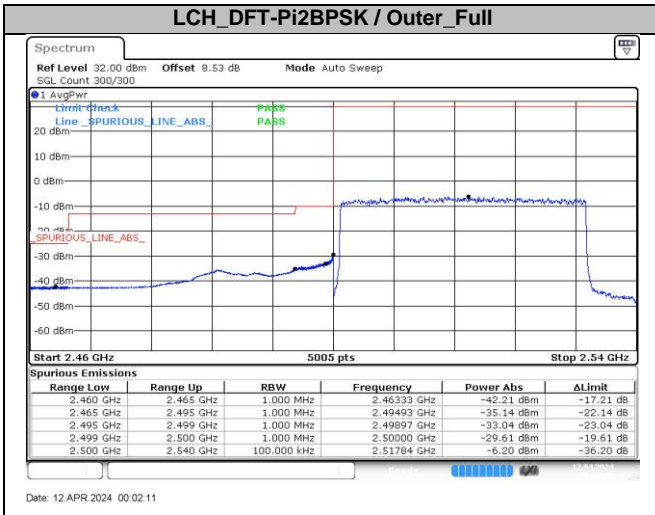

Date: 11 APR 2024 23:53:03

HCH_DFT-Pi2BPSK / Outer_Full

Date: 11 APR 2024 23:54:29

LCH_DFT-QPSK / Edge_1RB_Left

Date: 11 APR 2024 23:53:23

HCH_DFT-QPSK / Edge_1RB_Right

Date: 11 APR 2024 23:54:52

DC_4A_n7A / 30KHz / 40MHz

LCH_DFT-Pi2BPSK / Edge_1RB_Left

Date: 12 APR 2024 00:06:28

HCH_DFT-Pi2BPSK / Edge_1RB_Right

Date: 12 APR 2024 00:06:20

LCH_DFT-Pi2BPSK / Outer_Full

Date: 12 APR 2024 00:06:59

HCH_DFT-Pi2BPSK / Outer_Full

Date: 12 APR 2024 00:08:43