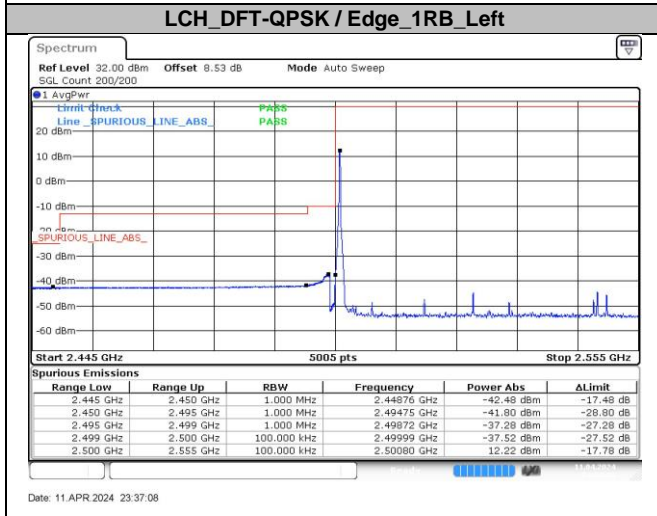

Date: 11 APR 2024 23:28:44

LCH_DFT-QPSK / Edge_1RB_Left

Date: 11 APR 2024 23:27:33

HCH_DFT-QPSK / Edge_1RB_Right

Date: 11 APR 2024 23:29:09

DC_4A_n7A / 30KHz / 10MHz

LCH_DFT-Pi2BPSK / Edge_1RB_Left

Date: 11 APR 2024 23:39:37

HCH_DFT-Pi2BPSK / Edge_1RB_Right

Date: 11 APR 2024 23:41:08

LCH_DFT-Pi2BPSK / Outer_Full

Date: 11 APR 2024 23:40:00

HCH_DFT-Pi2BPSK / Outer_Full

Date: 11 APR 2024 23:41:25

LCH_DFT-QPSK / Edge_1RB_Left

Date: 11 APR 2024 23:40:21