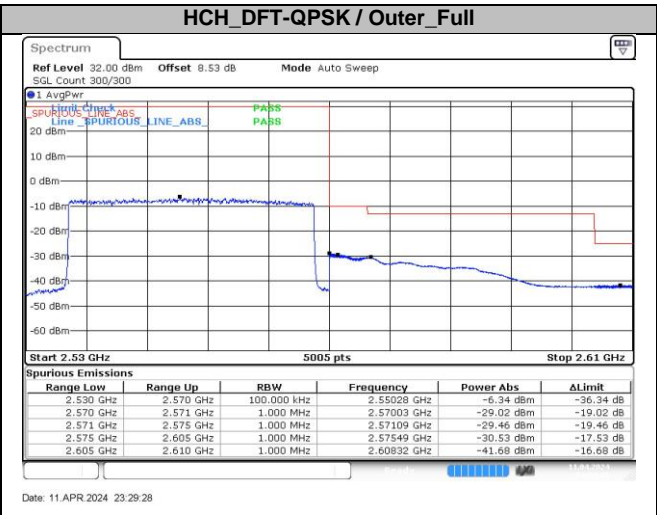

Date: 11 APR 2024 23:28:44

LCH_DFT-QPSK / Edge_1RB_Left

Date: 11 APR 2024 23:27:33

HCH_DFT-QPSK / Edge_1RB_Right

Date: 11 APR 2024 23:29:09

DC_4A_n7A / 30KHz / 10MHz

LCH_DFT-Pi2BPSK / Edge_1RB_Left

Date: 11 APR 2024 23:39:37

HCH_DFT-Pi2BPSK / Edge_1RB_Right

Date: 11 APR 2024 23:41:08

LCH_DFT-Pi2BPSK / Outer_Full

Date: 11 APR 2024 23:40:00

HCH_DFT-Pi2BPSK / Outer_Full

Date: 11 APR 2024 23:41:25

LCH_DFT-QPSK / Edge_1RB_Left

Date: 11 APR 2024 23:40:21