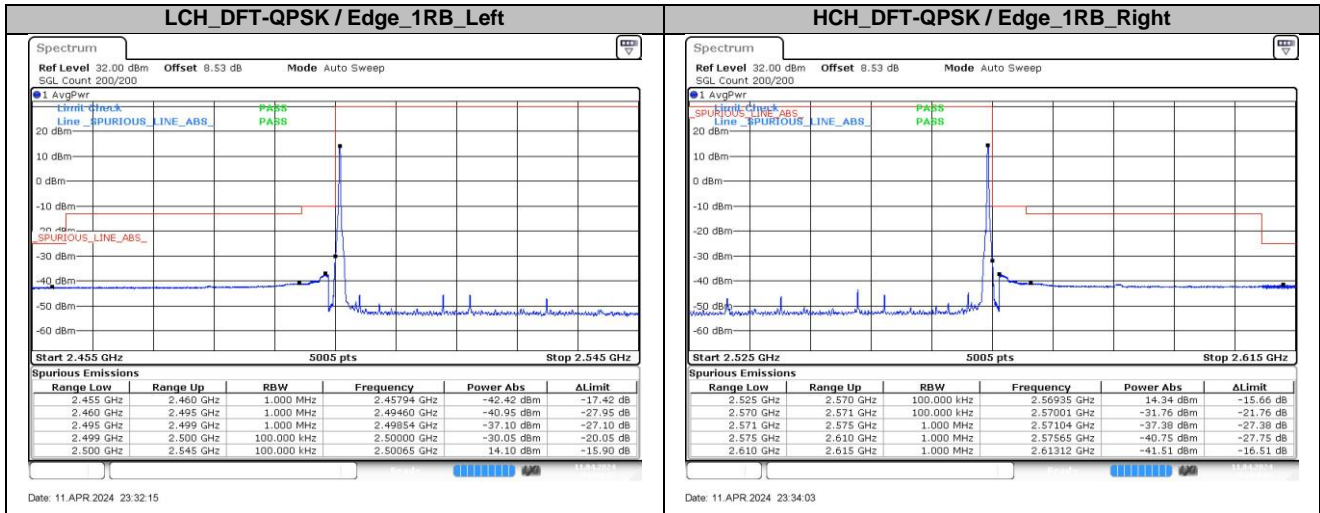

Date: 11 APR 2024 23:28:44

LCH_DFT-QPSK / Edge_1RB_Left

Date: 11 APR 2024 23:27:33

HCH_DFT-QPSK / Edge_1RB_Right

Date: 11 APR 2024 23:29:09

DC_4A_n7A / 30KHz / 10MHz

LCH_DFT-Pi2BPSK / Edge_1RB_Left

Date: 11 APR 2024 23:39:37