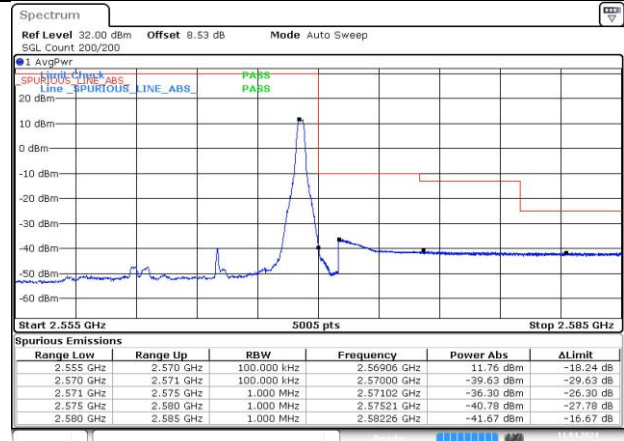

HCH_DFT-Pi2BPSK / Edge_1RB_Right

Date: 11 APR 2024 23:41:08

LCH_DFT-Pi2BPSK / Outer_Full

Date: 11 APR 2024 23:40:00

HCH_DFT-Pi2BPSK / Outer_Full

Date: 11 APR 2024 23:41:25

LCH_DFT-QPSK / Edge_1RB_Left

Date: 11 APR 2024 23:40:21

HCH_DFT-QPSK / Edge_1RB_Right

Date: 11 APR 2024 23:41:49

DC_4A_n7A / 30KHz / 25MHz

LCH_DFT-Pi2BPSK / Edge_1RB_Left

Date: 11 APR 2024 23:52:39

HCH_DFT-Pi2BPSK / Edge_1RB_Right

Date: 11 APR 2024 23:54:11

LCH_DFT-Pi2BPSK / Outer_Full