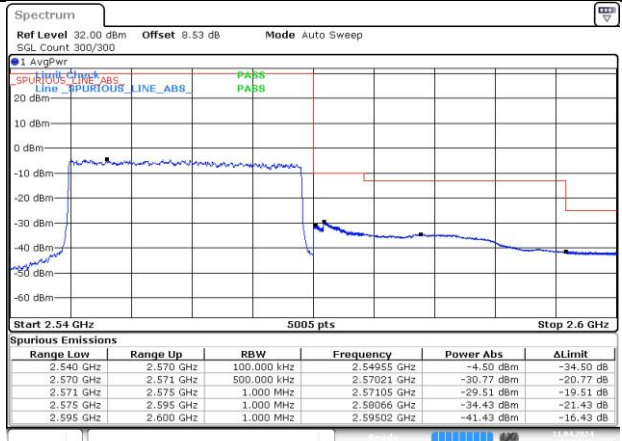

HCH_DFT-QPSK / Edge_1RB_Right

Date: 11 APR 2024 23:41:49

DC_4A_n7A / 30KHz / 25MHz

LCH_DFT-Pi2BPSK / Edge_1RB_Left

Date: 11 APR 2024 23:52:39

HCH_DFT-Pi2BPSK / Edge_1RB_Right

Date: 11 APR 2024 23:54:11

LCH_DFT-Pi2BPSK / Outer_Full

Date: 11 APR 2024 23:53:03

HCH_DFT-Pi2BPSK / Outer_Full

Date: 11 APR 2024 23:54:29

LCH_DFT-QPSK / Edge_1RB_Left

Date: 11 APR 2024 23:53:23

HCH_DFT-QPSK / Edge_1RB_Right

Date: 11 APR 2024 23:54:52

DC_4A_n7A / 30KHz / 40MHz