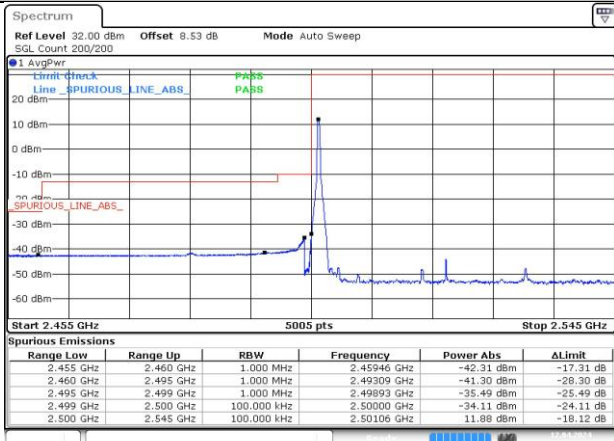

Date: 11 APR 2024 23:53:03

HCH_DFT-Pi2BPSK / Outer_Full

Date: 11 APR 2024 23:54:29

LCH_DFT-QPSK / Edge_1RB_Left

Date: 11 APR 2024 23:53:23

HCH_DFT-QPSK / Edge_1RB_Right

Date: 11 APR 2024 23:54:52

DC_4A_n7A / 30KHz / 40MHz

LCH_DFT-Pi2BPSK / Edge_1RB_Left

Date: 12 APR 2024 00:06:28

HCH_DFT-Pi2BPSK / Edge_1RB_Right

Date: 12 APR 2024 00:06:20

LCH_DFT-Pi2BPSK / Outer_Full

Date: 12 APR 2024 00:06:59

HCH_DFT-Pi2BPSK / Outer_Full

Date: 12 APR 2024 00:08:43