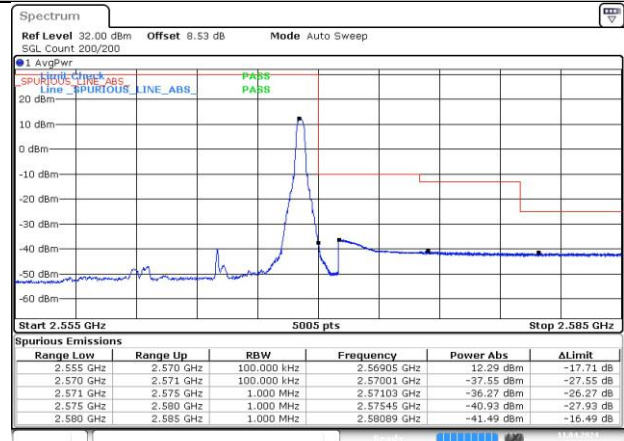

Date: 11 APR 2024 23:28:44

LCH_DFT-QPSK / Edge_1RB_Left

Date: 11 APR 2024 23:27:33

HCH_DFT-QPSK / Edge_1RB_Right

Date: 11 APR 2024 23:29:09

DC_4A_n7A / 30KHz / 10MHz

LCH_DFT-Pi2BPSK / Edge_1RB_Left

Date: 11 APR 2024 23:39:37

HCH_DFT-Pi2BPSK / Edge_1RB_Right

Date: 11 APR 2024 23:41:08

LCH_DFT-Pi2BPSK / Outer_Full

Date: 11 APR 2024 23:40:00

HCH_DFT-Pi2BPSK / Outer_Full

Date: 11 APR 2024 23:41:25

LCH_DFT-QPSK / Edge_1RB_Left

Date: 11 APR 2024 23:40:21