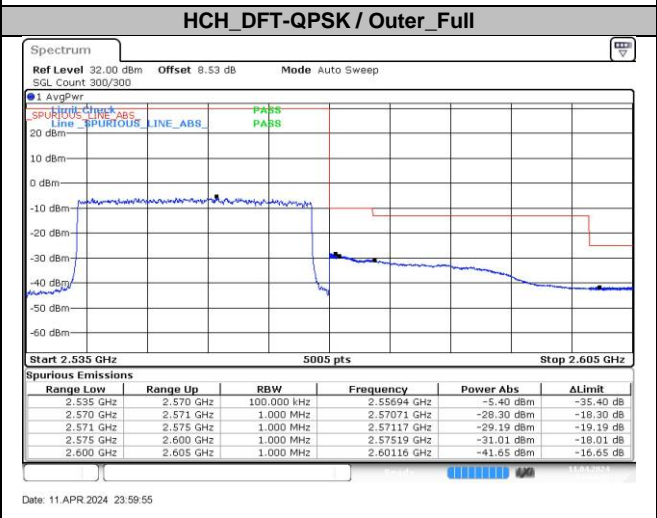

Date: 11 APR 2024 23:53:03

HCH_DFT-Pi2BPSK / Outer_Full

Date: 11 APR 2024 23:54:29

LCH_DFT-QPSK / Edge_1RB_Left

Date: 11 APR 2024 23:53:23

HCH_DFT-QPSK / Edge_1RB_Right

Date: 11 APR 2024 23:54:52

DC_4A_n7A / 30KHz / 40MHz

LCH_DFT-Pi2BPSK / Edge_1RB_Left

Date: 12 APR 2024 00:06:28

HCH_DFT-Pi2BPSK / Edge_1RB_Right

Date: 12 APR 2024 00:06:20

LCH_DFT-Pi2BPSK / Outer_Full

Date: 12 APR 2024 00:06:59

HCH_DFT-Pi2BPSK / Outer_Full

Date: 12 APR 2024 00:08:43