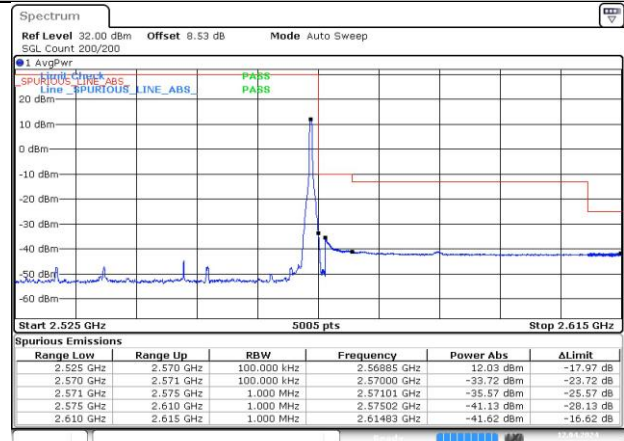

Date: 11 APR 2024 23:53:03

HCH_DFT-Pi2BPSK / Outer_Full

Date: 11 APR 2024 23:54:29

LCH_DFT-QPSK / Edge_1RB_Left

Date: 11 APR 2024 23:53:23

HCH_DFT-QPSK / Edge_1RB_Right

Date: 11 APR 2024 23:54:52

DC_4A_n7A / 30KHz / 40MHz

LCH_DFT-Pi2BPSK / Edge_1RB_Left

Date: 12 APR 2024 00:06:28

HCH_DFT-Pi2BPSK / Edge_1RB_Right

Date: 12 APR 2024 00:06:20

LCH_DFT-Pi2BPSK / Outer_Full

Date: 12 APR 2024 00:06:59

HCH_DFT-Pi2BPSK / Outer_Full

Date: 12 APR 2024 00:08:43