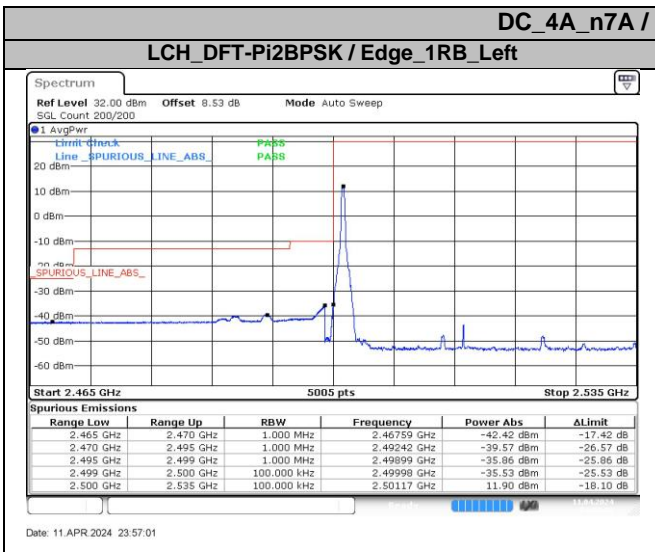

HCH_DFT-QPSK / Edge_1RB_Right

Date: 11 APR 2024 23:41:49

DC_4A_n7A / 30KHz / 25MHz

LCH_DFT-Pi2BPSK / Edge_1RB_Left

Date: 11 APR 2024 23:52:39

HCH_DFT-Pi2BPSK / Edge_1RB_Right

Date: 11 APR 2024 23:54:11

LCH_DFT-Pi2BPSK / Outer_Full

Date: 11 APR 2024 23:53:03

HCH_DFT-Pi2BPSK / Outer_Full

Date: 11 APR 2024 23:54:29

LCH_DFT-QPSK / Edge_1RB_Left

Date: 11 APR 2024 23:53:23

HCH_DFT-QPSK / Edge_1RB_Right

Date: 11 APR 2024 23:54:52

DC_4A_n7A / 30KHz / 40MHz

LCH_DFT-Pi2BPSK / Edge_1RB_Left

Date: 12 APR 2024 00:06:28

HCH_DFT-Pi2BPSK / Edge_1RB_Right

Date: 12 APR 2024 00:06:20

LCH_DFT-Pi2BPSK / Outer_Full

Date: 12 APR 2024 00:06:59

HCH_DFT-Pi2BPSK / Outer_Full

Date: 12 APR 2024 00:08:43