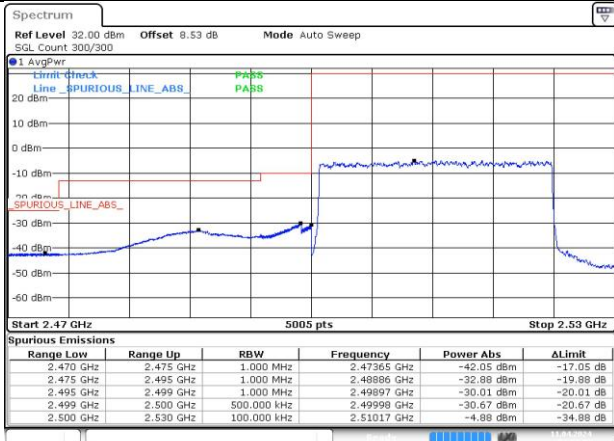

HCH_DFT-QPSK / Edge_1RB_Right

Date: 11 APR 2024 23:41:49

DC_4A_n7A / 30KHz / 25MHz

LCH_DFT-Pi2BPSK / Edge_1RB_Left

Date: 11 APR 2024 23:52:39

HCH_DFT-Pi2BPSK / Edge_1RB_Right

Date: 11 APR 2024 23:54:11

LCH_DFT-Pi2BPSK / Outer_Full

Date: 11 APR 2024 23:53:03

HCH_DFT-Pi2BPSK / Outer_Full

Date: 11 APR 2024 23:54:29

LCH_DFT-QPSK / Edge_1RB_Left

Date: 11 APR 2024 23:53:23

HCH_DFT-QPSK / Edge_1RB_Right

Date: 11 APR 2024 23:54:52

DC_4A_n7A / 30KHz / 40MHz