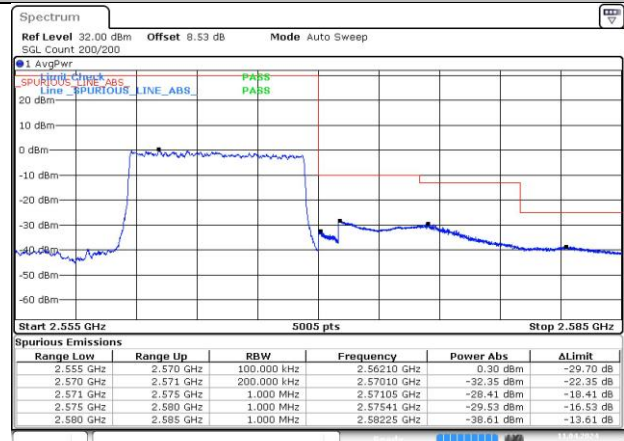

HCH_DFT-Pi2BPSK / Edge_1RB_Right

Date: 11 APR 2024 23:41:08

LCH_DFT-Pi2BPSK / Outer_Full

Date: 11 APR 2024 23:40:00

HCH_DFT-Pi2BPSK / Outer_Full

Date: 11 APR 2024 23:41:25

LCH_DFT-QPSK / Edge_1RB_Left

Date: 11 APR 2024 23:40:21

HCH_DFT-QPSK / Edge_1RB_Right

Date: 11 APR 2024 23:41:49

DC_4A_n7A / 30KHz / 25MHz

LCH_DFT-Pi2BPSK / Edge_1RB_Left

Date: 11 APR 2024 23:52:39

HCH_DFT-Pi2BPSK / Edge_1RB_Right

Date: 11 APR 2024 23:54:11

LCH_DFT-Pi2BPSK / Outer_Full