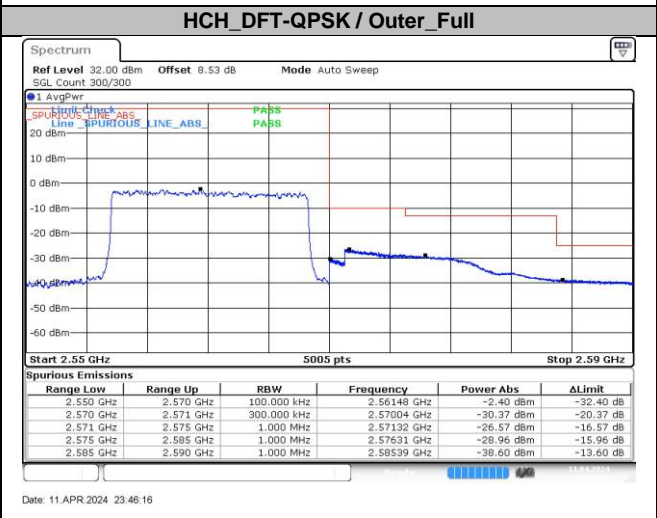

HCH_DFT-Pi2BPSK / Edge_1RB_Right

Date: 11 APR 2024 23:41:08

LCH_DFT-Pi2BPSK / Outer_Full

Date: 11 APR 2024 23:40:00

HCH_DFT-Pi2BPSK / Outer_Full

Date: 11 APR 2024 23:41:25

LCH_DFT-QPSK / Edge_1RB_Left

Date: 11 APR 2024 23:40:21

HCH_DFT-QPSK / Edge_1RB_Right

Date: 11 APR 2024 23:41:49

DC_4A_n7A / 30KHz / 25MHz

LCH_DFT-Pi2BPSK / Edge_1RB_Left

Date: 11 APR 2024 23:52:39

HCH_DFT-Pi2BPSK / Edge_1RB_Right

Date: 11 APR 2024 23:54:11

LCH_DFT-Pi2BPSK / Outer_Full