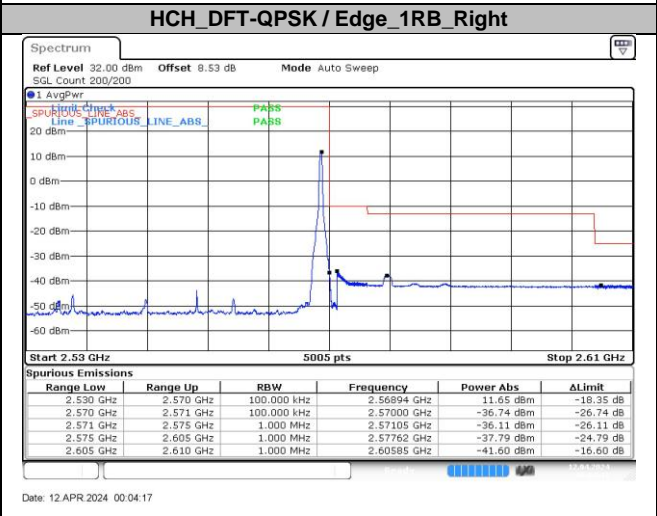

Date: 11 APR 2024 23:53:03

HCH_DFT-Pi2BPSK / Outer_Full

Date: 11 APR 2024 23:54:29

LCH_DFT-QPSK / Edge_1RB_Left

Date: 11 APR 2024 23:53:23

HCH_DFT-QPSK / Edge_1RB_Right

Date: 11 APR 2024 23:54:52

DC_4A_n7A / 30KHz / 40MHz

LCH_DFT-Pi2BPSK / Edge_1RB_Left

Date: 12 APR 2024 00:06:28

HCH_DFT-Pi2BPSK / Edge_1RB_Right

Date: 12 APR 2024 00:06:20

LCH_DFT-Pi2BPSK / Outer_Full

Date: 12 APR 2024 00:06:59

HCH_DFT-Pi2BPSK / Outer_Full

Date: 12 APR 2024 00:08:43