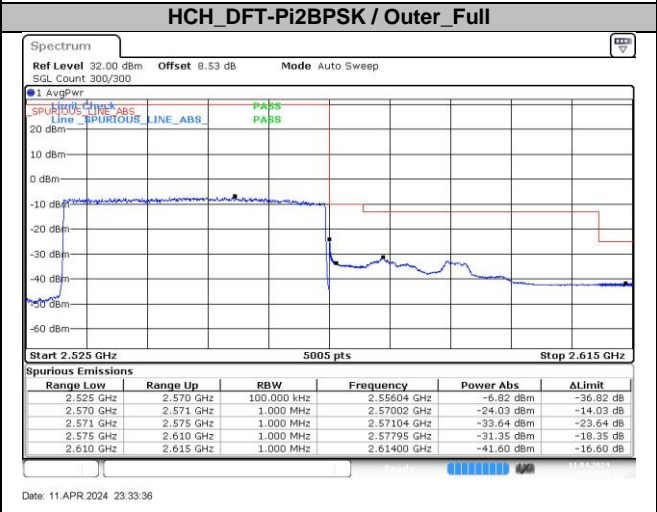

Date: 11 APR 2024 23:28:44

LCH_DFT-QPSK / Edge_1RB_Left

Date: 11 APR 2024 23:27:33

HCH_DFT-QPSK / Edge_1RB_Right

Date: 11 APR 2024 23:29:09

DC_4A_n7A / 30KHz / 10MHz

LCH_DFT-Pi2BPSK / Edge_1RB_Left

Date: 11 APR 2024 23:39:37

HCH_DFT-Pi2BPSK / Edge_1RB_Right

Date: 11 APR 2024 23:41:08

LCH_DFT-Pi2BPSK / Outer_Full

Date: 11 APR 2024 23:40:00

HCH_DFT-Pi2BPSK / Outer_Full

Date: 11 APR 2024 23:41:25

LCH_DFT-QPSK / Edge_1RB_Left

Date: 11 APR 2024 23:40:21