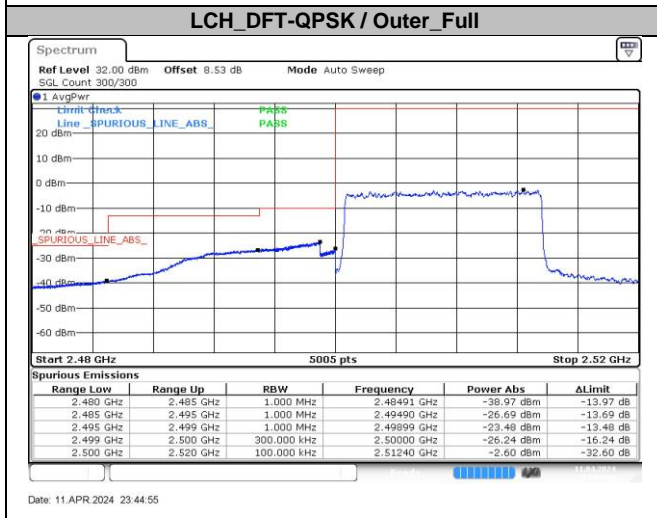

HCH_DFT-Pi2BPSK / Edge_1RB_Right

Date: 11 APR 2024 23:41:08

LCH_DFT-Pi2BPSK / Outer_Full

Date: 11 APR 2024 23:40:00

HCH_DFT-Pi2BPSK / Outer_Full

Date: 11 APR 2024 23:41:25

LCH_DFT-QPSK / Edge_1RB_Left

Date: 11 APR 2024 23:40:21

HCH_DFT-QPSK / Edge_1RB_Right

Date: 11 APR 2024 23:41:49

DC_4A_n7A / 30KHz / 25MHz

LCH_DFT-Pi2BPSK / Edge_1RB_Left

Date: 11 APR 2024 23:52:39

HCH_DFT-Pi2BPSK / Edge_1RB_Right

Date: 11 APR 2024 23:54:11

LCH_DFT-Pi2BPSK / Outer_Full