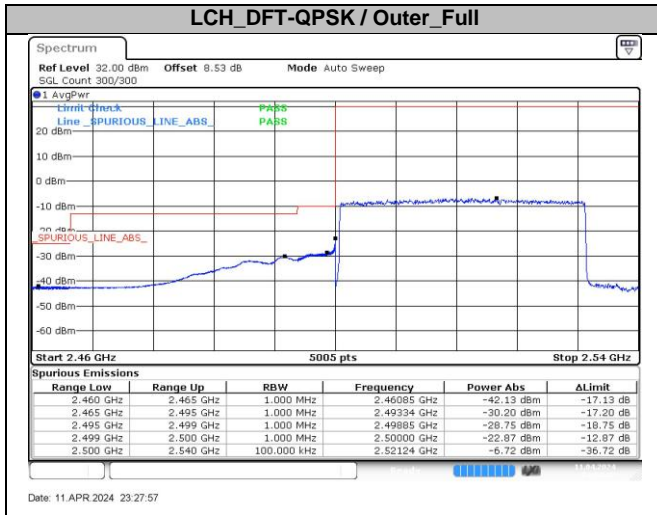

Date: 11 APR 2024 23:28:44

LCH_DFT-QPSK / Edge_1RB_Left

Date: 11 APR 2024 23:27:33

HCH_DFT-QPSK / Edge_1RB_Right

Date: 11 APR 2024 23:29:09

DC_4A_n7A / 30KHz / 10MHz

LCH_DFT-Pi2BPSK / Edge_1RB_Left

Date: 11 APR 2024 23:39:37

HCH_DFT-Pi2BPSK / Edge_1RB_Right

Date: 11 APR 2024 23:41:08

LCH_DFT-Pi2BPSK / Outer_Full

Date: 11 APR 2024 23:40:00

HCH_DFT-Pi2BPSK / Outer_Full

Date: 11 APR 2024 23:41:25

LCH_DFT-QPSK / Edge_1RB_Left

Date: 11 APR 2024 23:40:21