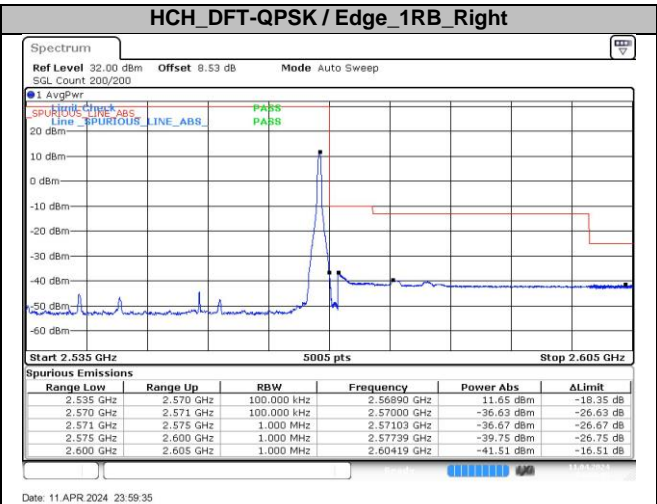

Date: 11 APR 2024 23:53:03

HCH_DFT-Pi2BPSK / Outer_Full

Date: 11 APR 2024 23:54:29

LCH_DFT-QPSK / Edge_1RB_Left

Date: 11 APR 2024 23:53:23

HCH_DFT-QPSK / Edge_1RB_Right

Date: 11 APR 2024 23:54:52

DC_4A_n7A / 30KHz / 40MHz

LCH_DFT-Pi2BPSK / Edge_1RB_Left

Date: 12 APR 2024 00:06:28

HCH_DFT-Pi2BPSK / Edge_1RB_Right

Date: 12 APR 2024 00:06:20

LCH_DFT-Pi2BPSK / Outer_Full

Date: 12 APR 2024 00:06:59

HCH_DFT-Pi2BPSK / Outer_Full

Date: 12 APR 2024 00:08:43