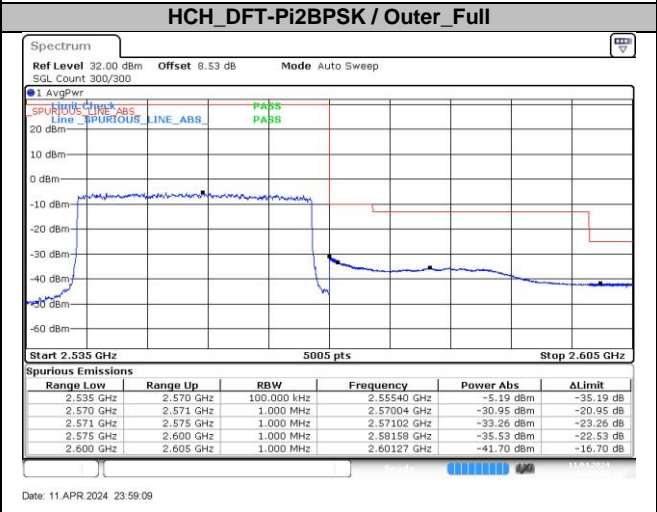

Date: 11 APR 2024 23:53:03

HCH_DFT-Pi2BPSK / Outer_Full

Date: 11 APR 2024 23:54:29

LCH_DFT-QPSK / Edge_1RB_Left

Date: 11 APR 2024 23:53:23

HCH_DFT-QPSK / Edge_1RB_Right

Date: 11 APR 2024 23:54:52

DC_4A_n7A / 30KHz / 40MHz

LCH_DFT-Pi2BPSK / Edge_1RB_Left

Date: 12 APR 2024 00:06:28

HCH_DFT-Pi2BPSK / Edge_1RB_Right

Date: 12 APR 2024 00:06:20

LCH_DFT-Pi2BPSK / Outer_Full

Date: 12 APR 2024 00:06:59

HCH_DFT-Pi2BPSK / Outer_Full

Date: 12 APR 2024 00:08:43