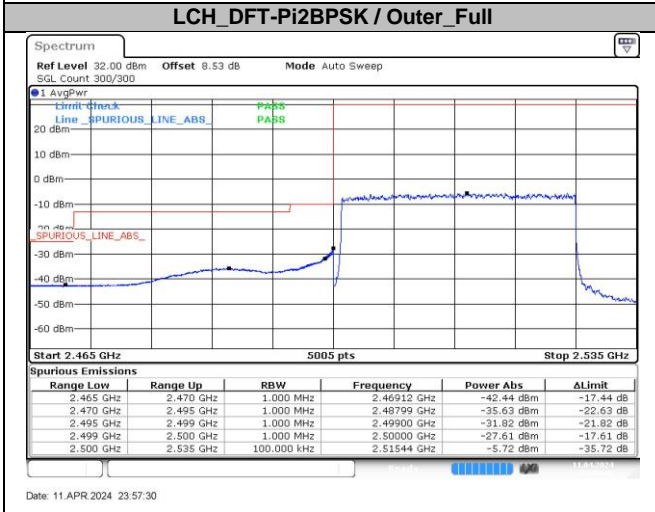

Date: 11 APR 2024 23:53:03

HCH_DFT-Pi2BPSK / Outer_Full

Date: 11 APR 2024 23:54:29

LCH_DFT-QPSK / Edge_1RB_Left

Date: 11 APR 2024 23:53:23

HCH_DFT-QPSK / Edge_1RB_Right

Date: 11 APR 2024 23:54:52

DC_4A_n7A / 30KHz / 40MHz

LCH_DFT-Pi2BPSK / Edge_1RB_Left

Date: 12 APR 2024 00:06:28

HCH_DFT-Pi2BPSK / Edge_1RB_Right

Date: 12 APR 2024 00:06:20

LCH_DFT-Pi2BPSK / Outer_Full

Date: 12 APR 2024 00:06:59

HCH_DFT-Pi2BPSK / Outer_Full

Date: 12 APR 2024 00:08:43