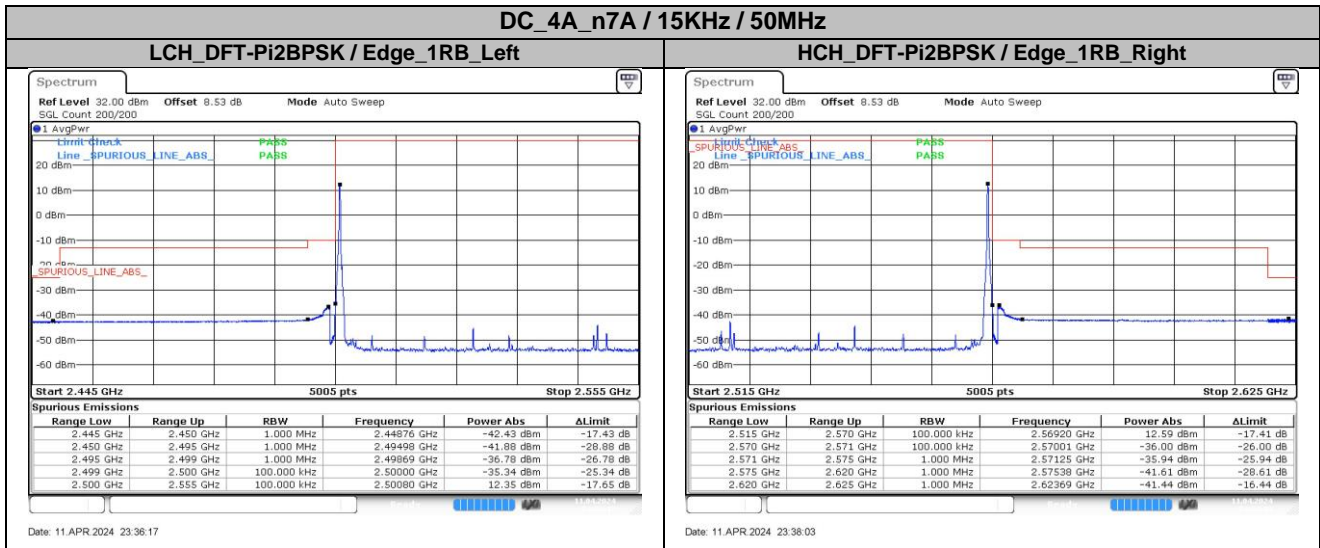

Date: 11 APR 2024 23:28:44

LCH_DFT-QPSK / Edge_1RB_Left

Date: 11 APR 2024 23:27:33

HCH_DFT-QPSK / Edge_1RB_Right

Date: 11 APR 2024 23:29:09

DC_4A_n7A / 30KHz / 10MHz

LCH_DFT-Pi2BPSK / Edge_1RB_Left

Date: 11 APR 2024 23:39:37

HCH_DFT-Pi2BPSK / Edge_1RB_Right

Date: 11 APR 2024 23:41:08

LCH_DFT-Pi2BPSK / Outer_Full

Date: 11 APR 2024 23:40:00

HCH_DFT-Pi2BPSK / Outer_Full

Date: 11 APR 2024 23:41:25

LCH_DFT-QPSK / Edge_1RB_Left

Date: 11 APR 2024 23:40:21