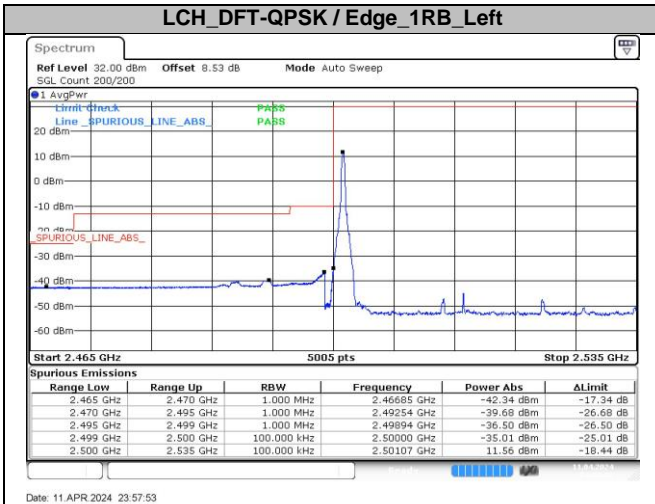

Date: 11 APR 2024 23:53:03

HCH_DFT-Pi2BPSK / Outer_Full

Date: 11 APR 2024 23:54:29

LCH_DFT-QPSK / Edge_1RB_Left

Date: 11 APR 2024 23:53:23

HCH_DFT-QPSK / Edge_1RB_Right

Date: 11 APR 2024 23:54:52

DC_4A_n7A / 30KHz / 40MHz

LCH_DFT-Pi2BPSK / Edge_1RB_Left

Date: 12 APR 2024 00:06:28

HCH_DFT-Pi2BPSK / Edge_1RB_Right

Date: 12 APR 2024 00:06:20

LCH_DFT-Pi2BPSK / Outer_Full

Date: 12 APR 2024 00:06:59

HCH_DFT-Pi2BPSK / Outer_Full

Date: 12 APR 2024 00:08:43