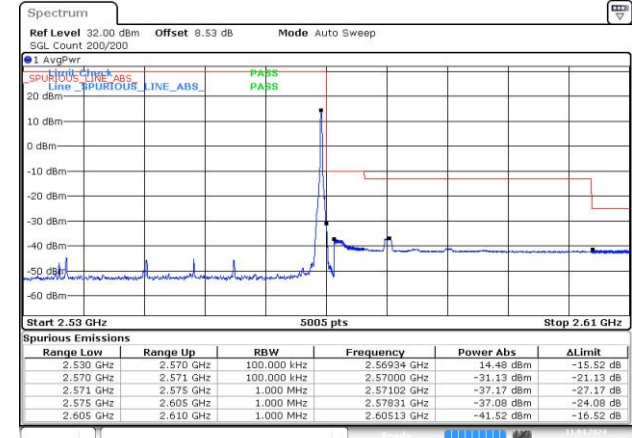

HCH_DFT-Pi2BPSK / Edge_1RB_Right

Date: 11 APR 2024 23:26:24