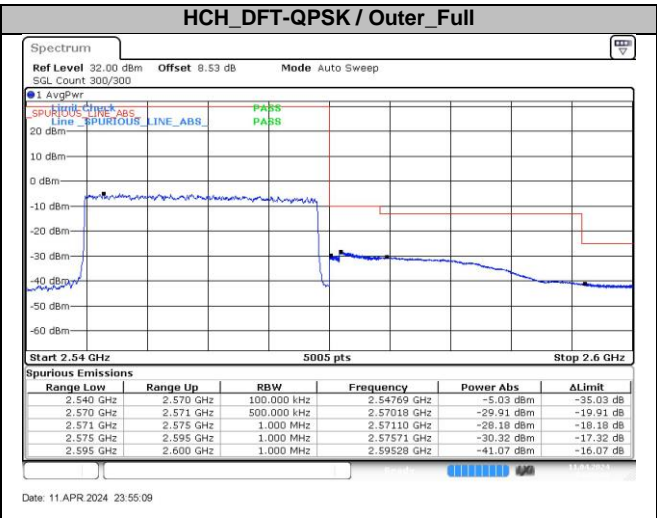

Date: 11 APR 2024 23:53:03

HCH_DFT-Pi2BPSK / Outer_Full

Date: 11 APR 2024 23:54:29

LCH_DFT-QPSK / Edge_1RB_Left

Date: 11 APR 2024 23:53:23

HCH_DFT-QPSK / Edge_1RB_Right

Date: 11 APR 2024 23:54:52

DC_4A_n7A / 30KHz / 40MHz

LCH_DFT-Pi2BPSK / Edge_1RB_Left

Date: 12 APR 2024 00:06:28

HCH_DFT-Pi2BPSK / Edge_1RB_Right

Date: 12 APR 2024 00:06:20

LCH_DFT-Pi2BPSK / Outer_Full

Date: 12 APR 2024 00:06:59

HCH_DFT-Pi2BPSK / Outer_Full

Date: 12 APR 2024 00:08:43