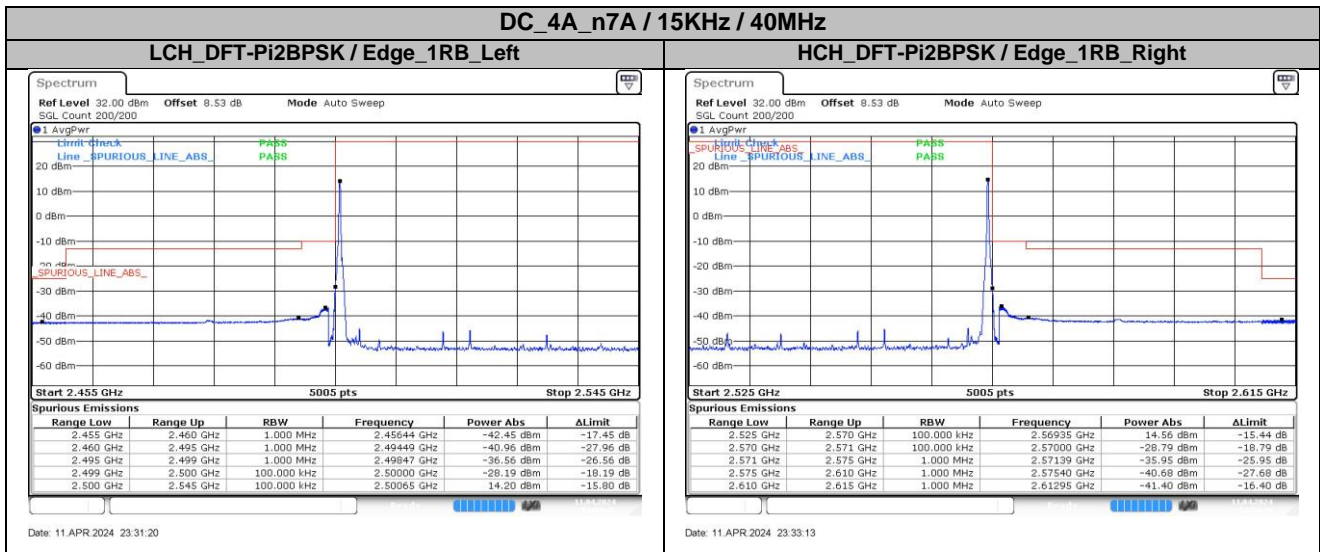

Date: 11 APR 2024 23:28:44

LCH_DFT-QPSK / Edge_1RB_Left

Date: 11 APR 2024 23:27:33

HCH_DFT-QPSK / Edge_1RB_Right

Date: 11 APR 2024 23:29:09

DC_4A_n7A / 30KHz / 10MHz

LCH_DFT-Pi2BPSK / Edge_1RB_Left

Date: 11 APR 2024 23:39:37

HCH_DFT-Pi2BPSK / Edge_1RB_Right

Date: 11 APR 2024 23:41:08

LCH_DFT-Pi2BPSK / Outer_Full

Date: 11 APR 2024 23:40:00

HCH_DFT-Pi2BPSK / Outer_Full

Date: 11 APR 2024 23:41:25

LCH_DFT-QPSK / Edge_1RB_Left

Date: 11 APR 2024 23:40:21