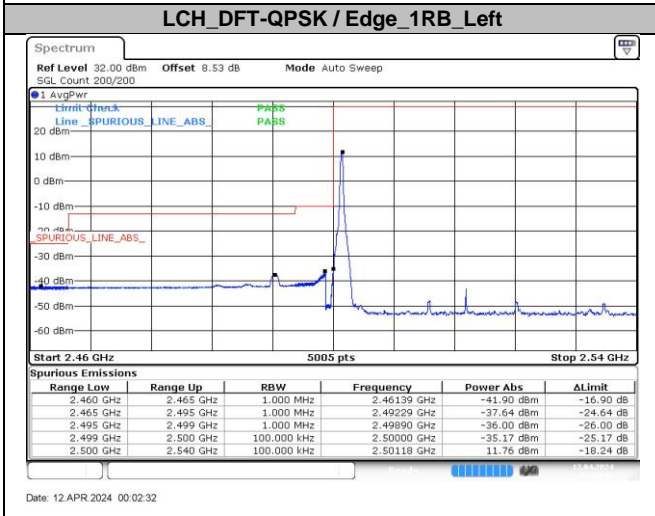

Date: 11 APR 2024 23:53:03

HCH_DFT-Pi2BPSK / Outer_Full

Date: 11 APR 2024 23:54:29

LCH_DFT-QPSK / Edge_1RB_Left

Date: 11 APR 2024 23:53:23

HCH_DFT-QPSK / Edge_1RB_Right

Date: 11 APR 2024 23:54:52

DC_4A_n7A / 30KHz / 40MHz

LCH_DFT-Pi2BPSK / Edge_1RB_Left

Date: 12 APR 2024 00:06:28

HCH_DFT-Pi2BPSK / Edge_1RB_Right

Date: 12 APR 2024 00:06:20

LCH_DFT-Pi2BPSK / Outer_Full

Date: 12 APR 2024 00:06:59

HCH_DFT-Pi2BPSK / Outer_Full

Date: 12 APR 2024 00:08:43