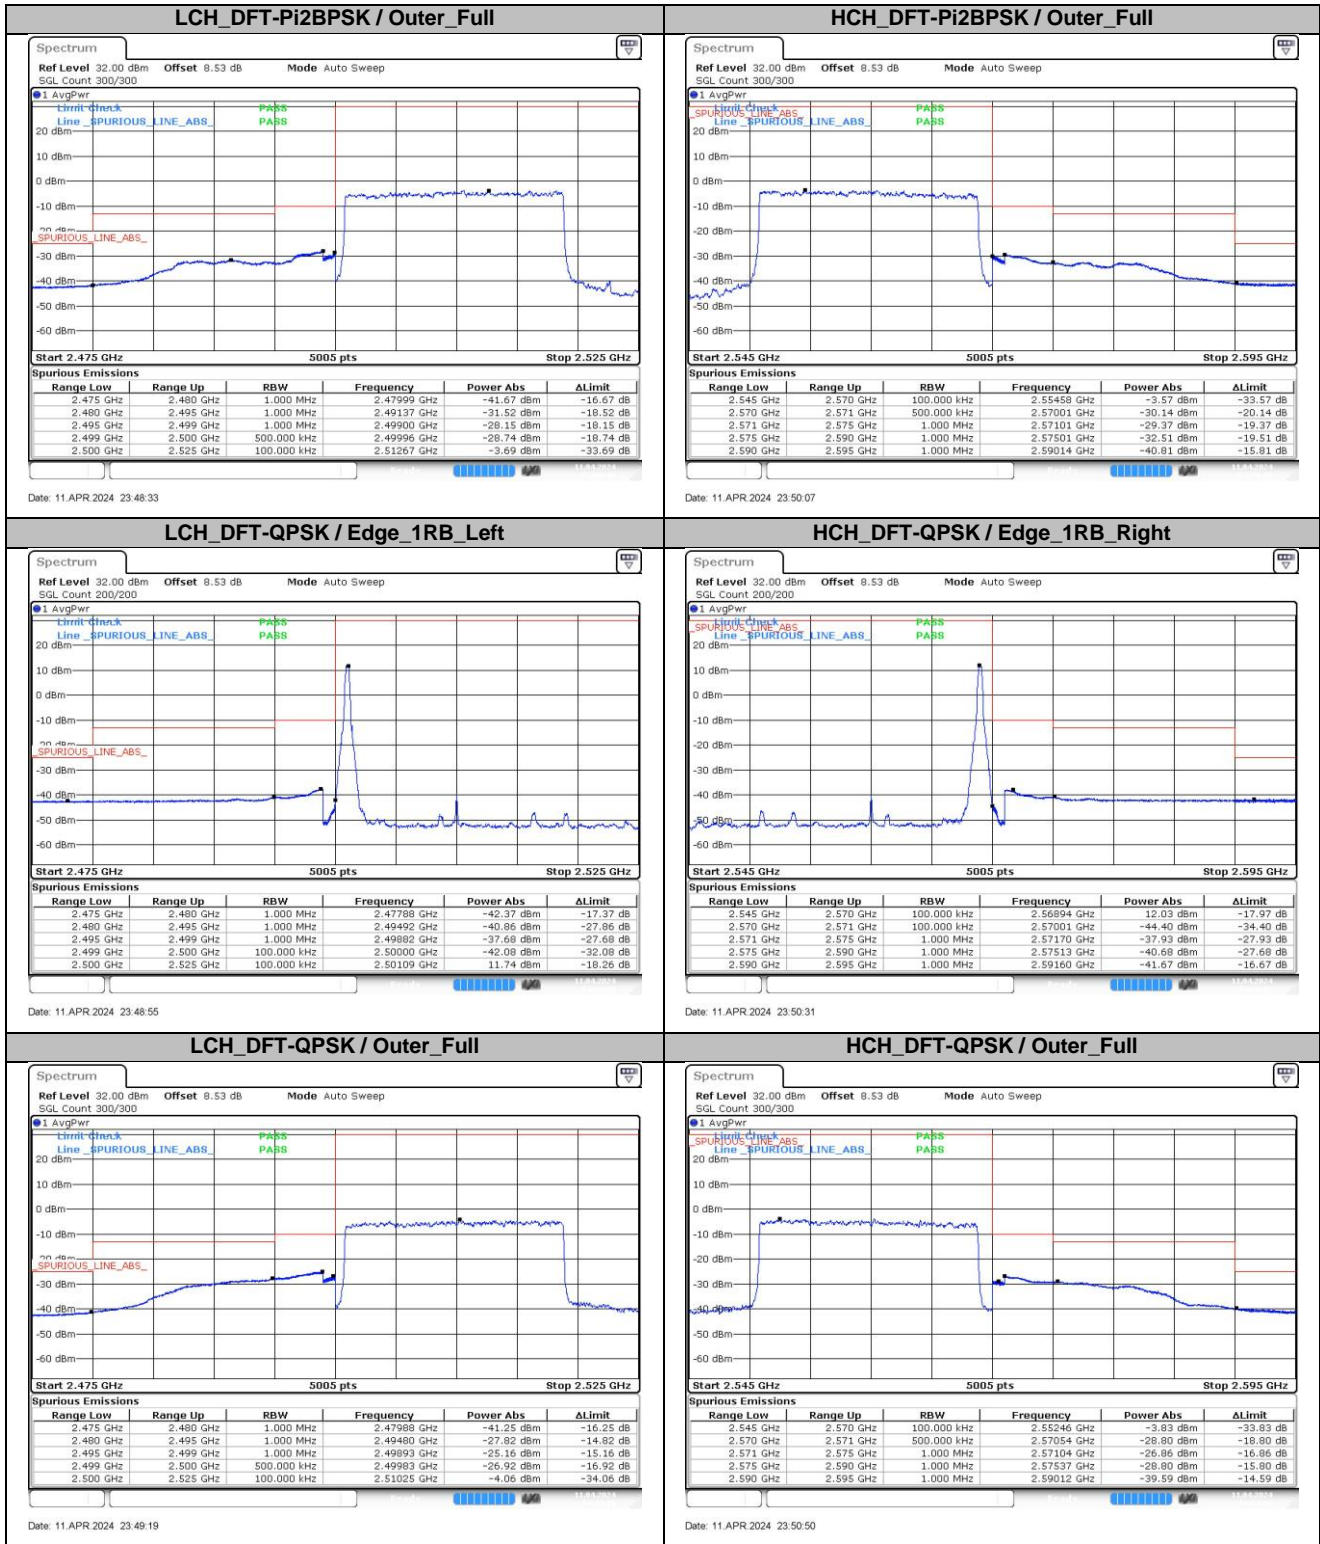

HCH_DFT-Pi2BPSK / Edge_1RB_Right

Date: 11 APR 2024 23:41:08

LCH_DFT-Pi2BPSK / Outer_Full

Date: 11 APR 2024 23:40:00

HCH_DFT-Pi2BPSK / Outer_Full

Date: 11 APR 2024 23:41:25

LCH_DFT-QPSK / Edge_1RB_Left

Date: 11 APR 2024 23:40:21

HCH_DFT-QPSK / Edge_1RB_Right

Date: 11 APR 2024 23:41:49

DC_4A_n7A / 30KHz / 25MHz

LCH_DFT-Pi2BPSK / Edge_1RB_Left

Date: 11 APR 2024 23:52:39

HCH_DFT-Pi2BPSK / Edge_1RB_Right

Date: 11 APR 2024 23:54:11

LCH_DFT-Pi2BPSK / Outer_Full

Date: 11 APR 2024 23:53:03

HCH_DFT-Pi2BPSK / Outer_Full

Date: 11 APR 2024 23:54:29

LCH_DFT-QPSK / Edge_1RB_Left

Date: 11 APR 2024 23:53:23

HCH_DFT-QPSK / Edge_1RB_Right

Date: 11 APR 2024 23:54:52

DC_4A_n7A / 30KHz / 40MHz

LCH_DFT-Pi2BPSK / Edge_1RB_Left

Date: 12 APR 2024 00:06:28

HCH_DFT-Pi2BPSK / Edge_1RB_Right

Date: 12 APR 2024 00:06:20

LCH_DFT-Pi2BPSK / Outer_Full

Date: 12 APR 2024 00:06:59

HCH_DFT-Pi2BPSK / Outer_Full

Date: 12 APR 2024 00:08:43