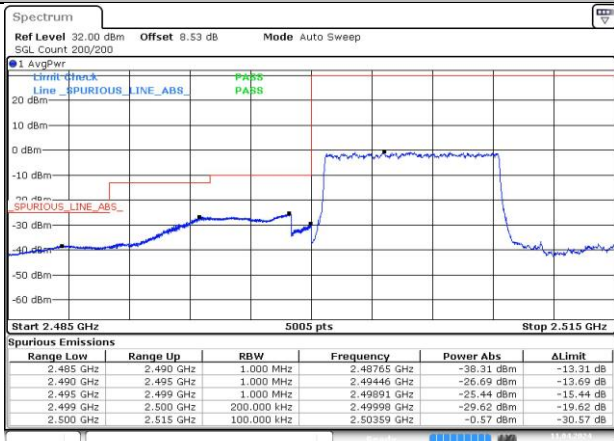

Date: 11 APR 2024 23:28:44

LCH_DFT-QPSK / Edge_1RB_Left

Date: 11 APR 2024 23:27:33

HCH_DFT-QPSK / Edge_1RB_Right

Date: 11 APR 2024 23:29:09

DC_4A_n7A / 30KHz / 10MHz

LCH_DFT-Pi2BPSK / Edge_1RB_Left

Date: 11 APR 2024 23:39:37

HCH_DFT-Pi2BPSK / Edge_1RB_Right

Date: 11 APR 2024 23:41:08

LCH_DFT-Pi2BPSK / Outer_Full

Date: 11 APR 2024 23:40:00

HCH_DFT-Pi2BPSK / Outer_Full

Date: 11 APR 2024 23:41:25

LCH_DFT-QPSK / Edge_1RB_Left

Date: 11 APR 2024 23:40:21