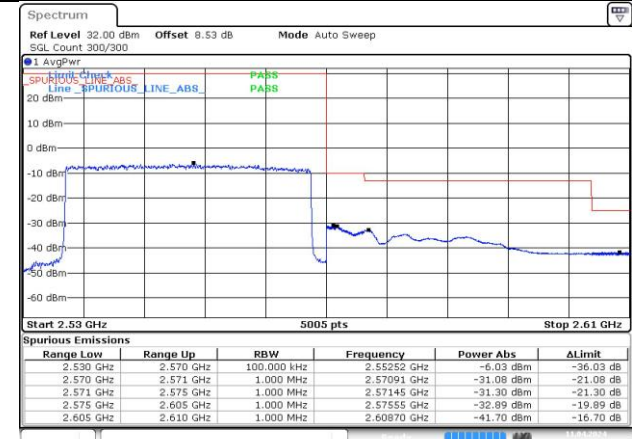

DC_4A_n7A / 15KHz / 35MHz

LCH_DFT-Pi2BPSK / Edge_1RB_Left

Date: 11 APR 2024 23:26:47

HCH_DFT-Pi2BPSK / Edge_1RB_Right

Date: 11 APR 2024 23:26:24

LCH_DFT-Pi2BPSK / Outer_Full

Date: 11 APR 2024 23:27:13

HCH_DFT-Pi2BPSK / Outer_Full

Date: 11 APR 2024 23:28:44

LCH_DFT-QPSK / Edge_1RB_Left

Date: 11 APR 2024 23:27:33

HCH_DFT-QPSK / Edge_1RB_Right

Date: 11 APR 2024 23:29:09

DC_4A_n7A / 30KHz / 10MHz

LCH_DFT-Pi2BPSK / Edge_1RB_Left

Date: 11 APR 2024 23:39:37