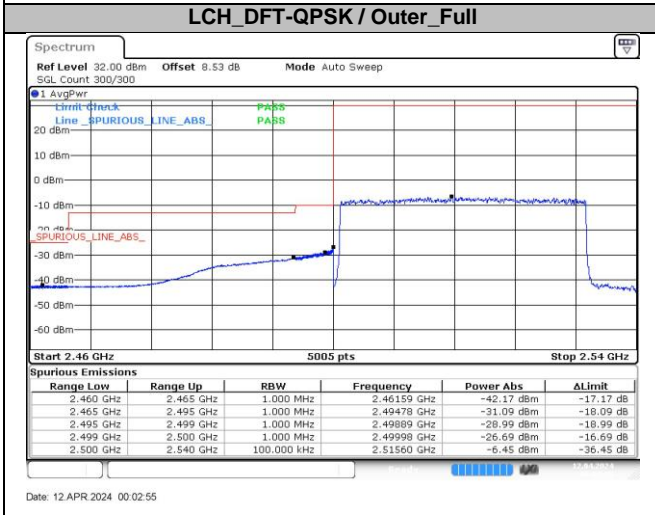

Date: 11 APR 2024 23:53:03

HCH_DFT-Pi2BPSK / Outer_Full

Date: 11 APR 2024 23:54:29

LCH_DFT-QPSK / Edge_1RB_Left

Date: 11 APR 2024 23:53:23

HCH_DFT-QPSK / Edge_1RB_Right

Date: 11 APR 2024 23:54:52

DC_4A_n7A / 30KHz / 40MHz

LCH_DFT-Pi2BPSK / Edge_1RB_Left

Date: 12 APR 2024 00:06:28

HCH_DFT-Pi2BPSK / Edge_1RB_Right

Date: 12 APR 2024 00:06:20

LCH_DFT-Pi2BPSK / Outer_Full

Date: 12 APR 2024 00:06:59

HCH_DFT-Pi2BPSK / Outer_Full

Date: 12 APR 2024 00:08:43