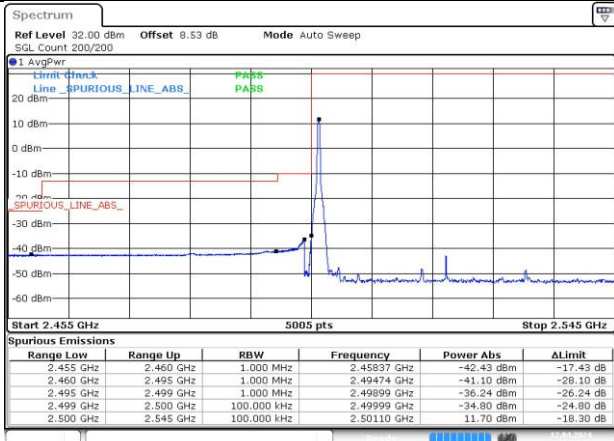

LCH_DFT-QPSK / Edge_1RB_Left

Date: 12 APR 2024 00:07:23