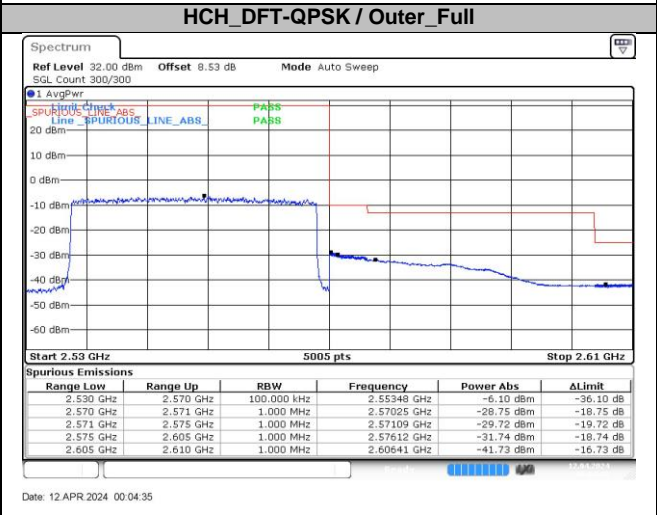

Date: 11 APR 2024 23:53:03

HCH_DFT-Pi2BPSK / Outer_Full

Date: 11 APR 2024 23:54:29

LCH_DFT-QPSK / Edge_1RB_Left

Date: 11 APR 2024 23:53:23

HCH_DFT-QPSK / Edge_1RB_Right

Date: 11 APR 2024 23:54:52

DC_4A_n7A / 30KHz / 40MHz

LCH_DFT-Pi2BPSK / Edge_1RB_Left

Date: 12 APR 2024 00:06:28

HCH_DFT-Pi2BPSK / Edge_1RB_Right

Date: 12 APR 2024 00:06:20

LCH_DFT-Pi2BPSK / Outer_Full

Date: 12 APR 2024 00:06:59

HCH_DFT-Pi2BPSK / Outer_Full

Date: 12 APR 2024 00:08:43