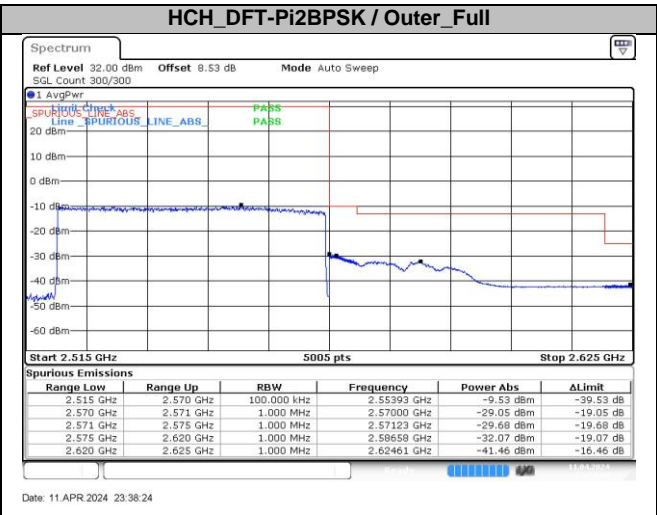

Date: 11 APR 2024 23:28:44

LCH_DFT-QPSK / Edge_1RB_Left

Date: 11 APR 2024 23:27:33

HCH_DFT-QPSK / Edge_1RB_Right

Date: 11 APR 2024 23:29:09

DC_4A_n7A / 30KHz / 10MHz

LCH_DFT-Pi2BPSK / Edge_1RB_Left

Date: 11 APR 2024 23:39:37

HCH_DFT-Pi2BPSK / Edge_1RB_Right

Date: 11 APR 2024 23:41:08

LCH_DFT-Pi2BPSK / Outer_Full

Date: 11 APR 2024 23:40:00

HCH_DFT-Pi2BPSK / Outer_Full

Date: 11 APR 2024 23:41:25

LCH_DFT-QPSK / Edge_1RB_Left

Date: 11 APR 2024 23:40:21