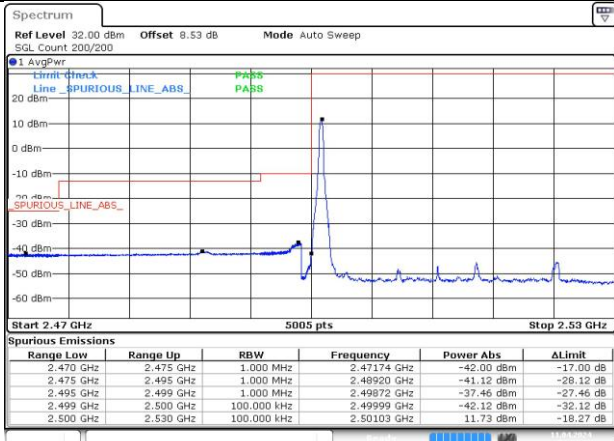

HCH_DFT-QPSK / Edge_1RB_Right

Date: 11 APR 2024 23:41:49

DC_4A_n7A / 30KHz / 25MHz

LCH_DFT-Pi2BPSK / Edge_1RB_Left

Date: 11 APR 2024 23:52:39

HCH_DFT-Pi2BPSK / Edge_1RB_Right

Date: 11 APR 2024 23:54:11

LCH_DFT-Pi2BPSK / Outer_Full

Date: 11 APR 2024 23:53:03

HCH_DFT-Pi2BPSK / Outer_Full

Date: 11 APR 2024 23:54:29

LCH_DFT-QPSK / Edge_1RB_Left

Date: 11 APR 2024 23:53:23

HCH_DFT-QPSK / Edge_1RB_Right

Date: 11 APR 2024 23:54:52

DC_4A_n7A / 30KHz / 40MHz