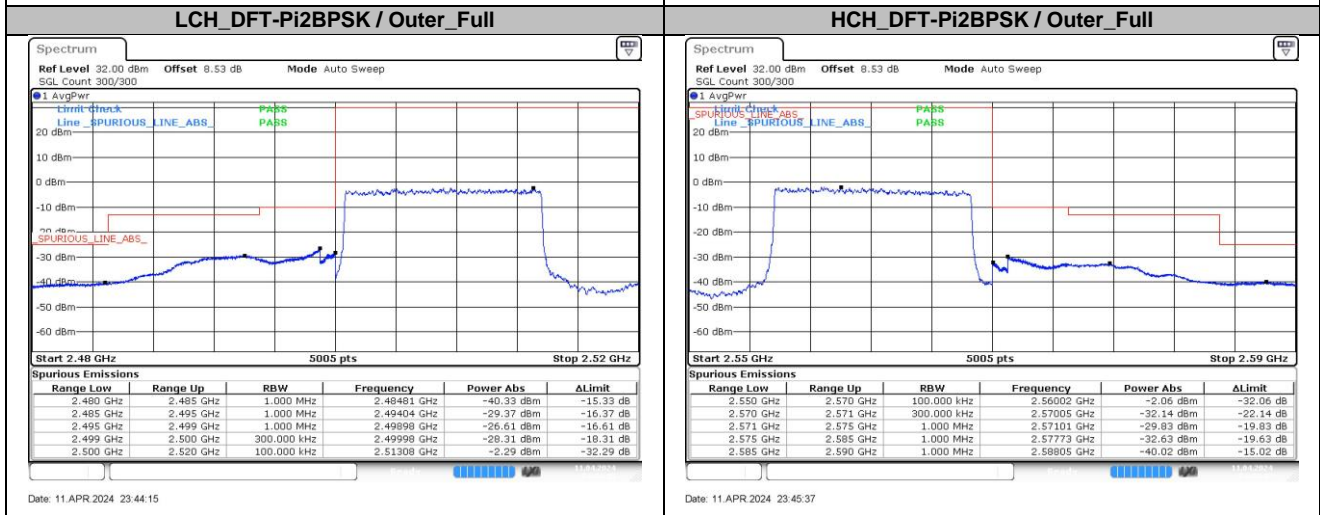

HCH_DFT-Pi2BPSK / Edge_1RB_Right

Date: 11 APR 2024 23:41:08

LCH_DFT-Pi2BPSK / Outer_Full

Date: 11 APR 2024 23:40:00

HCH_DFT-Pi2BPSK / Outer_Full

Date: 11 APR 2024 23:41:25

LCH_DFT-QPSK / Edge_1RB_Left

Date: 11 APR 2024 23:40:21

HCH_DFT-QPSK / Edge_1RB_Right

Date: 11 APR 2024 23:41:49

DC_4A_n7A / 30KHz / 25MHz

LCH_DFT-Pi2BPSK / Edge_1RB_Left

Date: 11 APR 2024 23:52:39

HCH_DFT-Pi2BPSK / Edge_1RB_Right

Date: 11 APR 2024 23:54:11

LCH_DFT-Pi2BPSK / Outer_Full