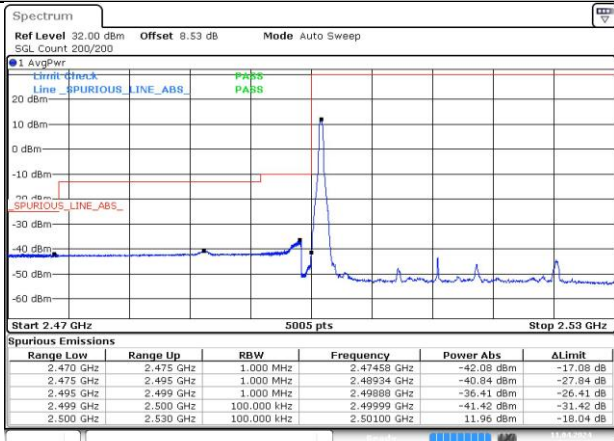

HCH_DFT-QPSK / Edge_1RB_Right

Date: 11 APR 2024 23:41:49

DC_4A_n7A / 30KHz / 25MHz

LCH_DFT-Pi2BPSK / Edge_1RB_Left

Date: 11 APR 2024 23:52:39

HCH_DFT-Pi2BPSK / Edge_1RB_Right

Date: 11 APR 2024 23:54:11

LCH_DFT-Pi2BPSK / Outer_Full

Date: 11 APR 2024 23:53:03

HCH_DFT-Pi2BPSK / Outer_Full

Date: 11 APR 2024 23:54:29

LCH_DFT-QPSK / Edge_1RB_Left

Date: 11 APR 2024 23:53:23

HCH_DFT-QPSK / Edge_1RB_Right

Date: 11 APR 2024 23:54:52

DC_4A_n7A / 30KHz / 40MHz