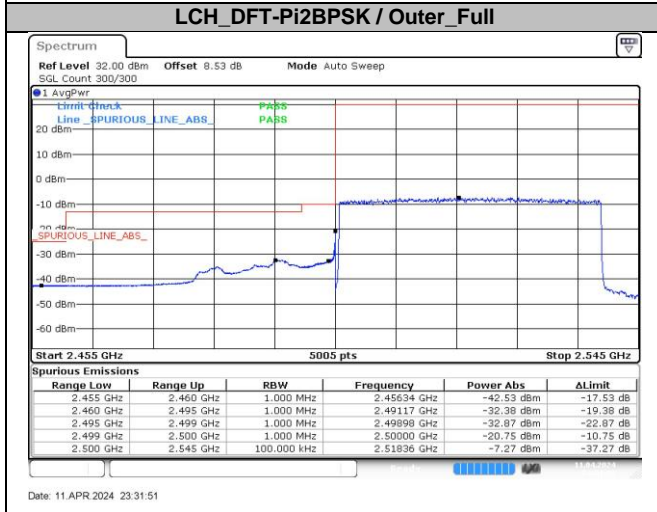

Date: 11 APR 2024 23:28:44

LCH_DFT-QPSK / Edge_1RB_Left

Date: 11 APR 2024 23:27:33

HCH_DFT-QPSK / Edge_1RB_Right

Date: 11 APR 2024 23:29:09

DC_4A_n7A / 30KHz / 10MHz

LCH_DFT-Pi2BPSK / Edge_1RB_Left

Date: 11 APR 2024 23:39:37

HCH_DFT-Pi2BPSK / Edge_1RB_Right

Date: 11 APR 2024 23:41:08

LCH_DFT-Pi2BPSK / Outer_Full

Date: 11 APR 2024 23:40:00

HCH_DFT-Pi2BPSK / Outer_Full

Date: 11 APR 2024 23:41:25

LCH_DFT-QPSK / Edge_1RB_Left

Date: 11 APR 2024 23:40:21