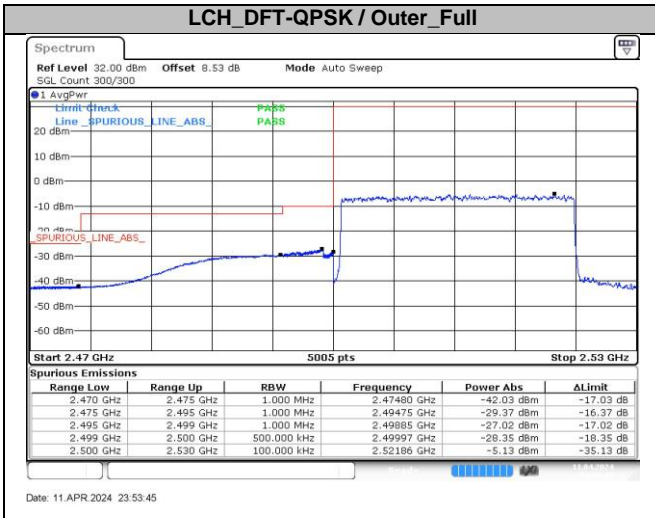

Date: 11 APR 2024 23:53:03

HCH_DFT-Pi2BPSK / Outer_Full

Date: 11 APR 2024 23:54:29

LCH_DFT-QPSK / Edge_1RB_Left

Date: 11 APR 2024 23:53:23

HCH_DFT-QPSK / Edge_1RB_Right

Date: 11 APR 2024 23:54:52

DC_4A_n7A / 30KHz / 40MHz

LCH_DFT-Pi2BPSK / Edge_1RB_Left

Date: 12 APR 2024 00:06:28

HCH_DFT-Pi2BPSK / Edge_1RB_Right

Date: 12 APR 2024 00:06:20

LCH_DFT-Pi2BPSK / Outer_Full

Date: 12 APR 2024 00:06:59

HCH_DFT-Pi2BPSK / Outer_Full

Date: 12 APR 2024 00:08:43