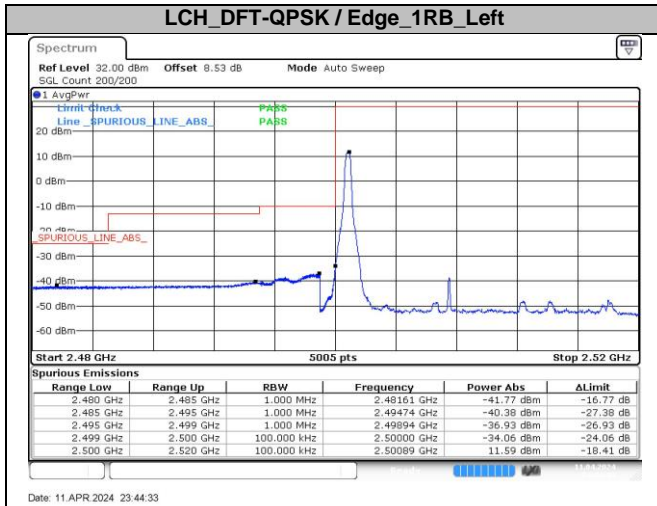

HCH_DFT-Pi2BPSK / Edge_1RB_Right

Date: 11 APR 2024 23:41:08

LCH_DFT-Pi2BPSK / Outer_Full

Date: 11 APR 2024 23:40:00

HCH_DFT-Pi2BPSK / Outer_Full

Date: 11 APR 2024 23:41:25

LCH_DFT-QPSK / Edge_1RB_Left

Date: 11 APR 2024 23:40:21

HCH_DFT-QPSK / Edge_1RB_Right

Date: 11 APR 2024 23:41:49

DC_4A_n7A / 30KHz / 25MHz

LCH_DFT-Pi2BPSK / Edge_1RB_Left

Date: 11 APR 2024 23:52:39

HCH_DFT-Pi2BPSK / Edge_1RB_Right

Date: 11 APR 2024 23:54:11

LCH_DFT-Pi2BPSK / Outer_Full