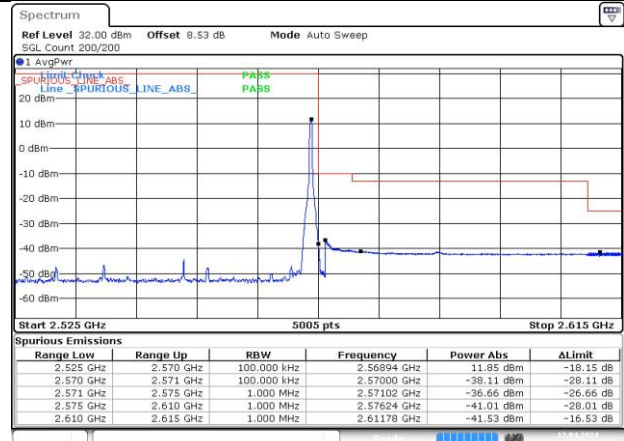

HCH_DFT-QPSK / Edge_1RB_Right

Date: 12 APR 2024 00:09:11