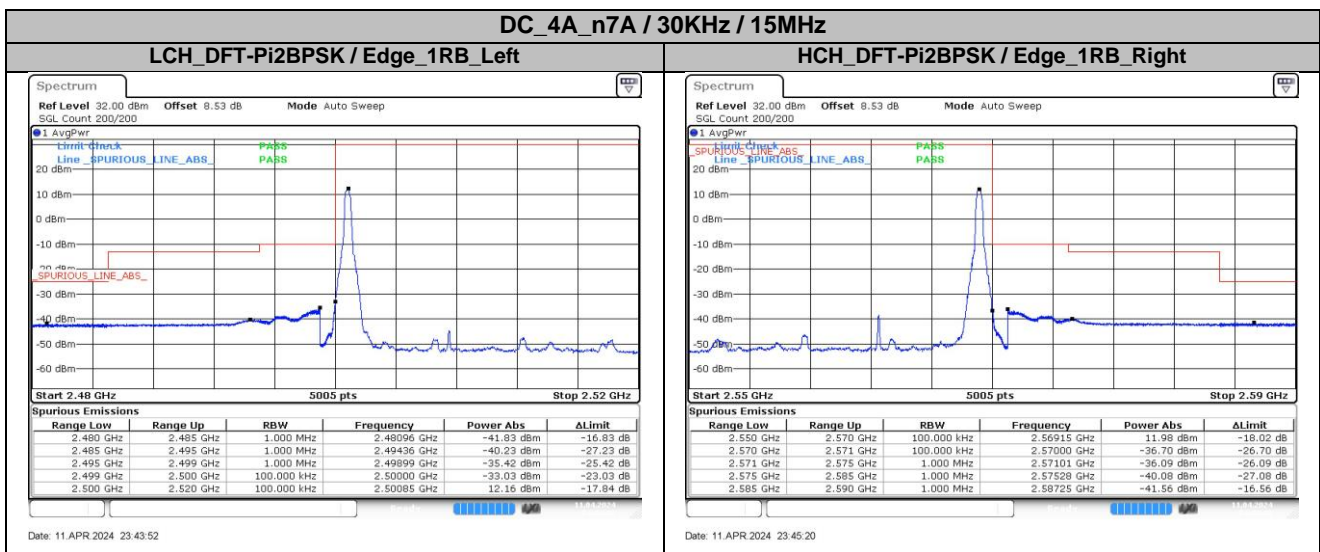

HCH_DFT-Pi2BPSK / Edge_1RB_Right

Date: 11 APR 2024 23:41:08

LCH_DFT-Pi2BPSK / Outer_Full

Date: 11 APR 2024 23:40:00

HCH_DFT-Pi2BPSK / Outer_Full

Date: 11 APR 2024 23:41:25

LCH_DFT-QPSK / Edge_1RB_Left

Date: 11 APR 2024 23:40:21

HCH_DFT-QPSK / Edge_1RB_Right

Date: 11 APR 2024 23:41:49

DC_4A_n7A / 30KHz / 25MHz

LCH_DFT-Pi2BPSK / Edge_1RB_Left

Date: 11 APR 2024 23:52:39

HCH_DFT-Pi2BPSK / Edge_1RB_Right

Date: 11 APR 2024 23:54:11

LCH_DFT-Pi2BPSK / Outer_Full