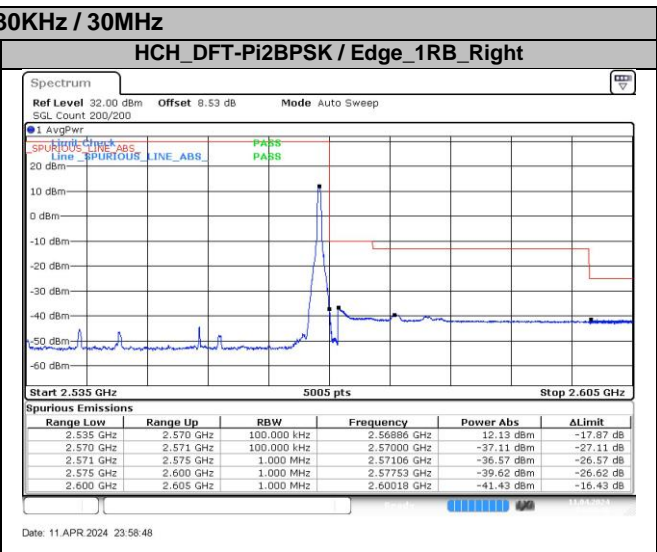

Date: 11 APR 2024 23:53:03

HCH_DFT-Pi2BPSK / Outer_Full

Date: 11 APR 2024 23:54:29

LCH_DFT-QPSK / Edge_1RB_Left

Date: 11 APR 2024 23:53:23

HCH_DFT-QPSK / Edge_1RB_Right

Date: 11 APR 2024 23:54:52

DC_4A_n7A / 30KHz / 40MHz

LCH_DFT-Pi2BPSK / Edge_1RB_Left

Date: 12 APR 2024 00:06:28

HCH_DFT-Pi2BPSK / Edge_1RB_Right

Date: 12 APR 2024 00:06:20

LCH_DFT-Pi2BPSK / Outer_Full

Date: 12 APR 2024 00:06:59

HCH_DFT-Pi2BPSK / Outer_Full

Date: 12 APR 2024 00:08:43