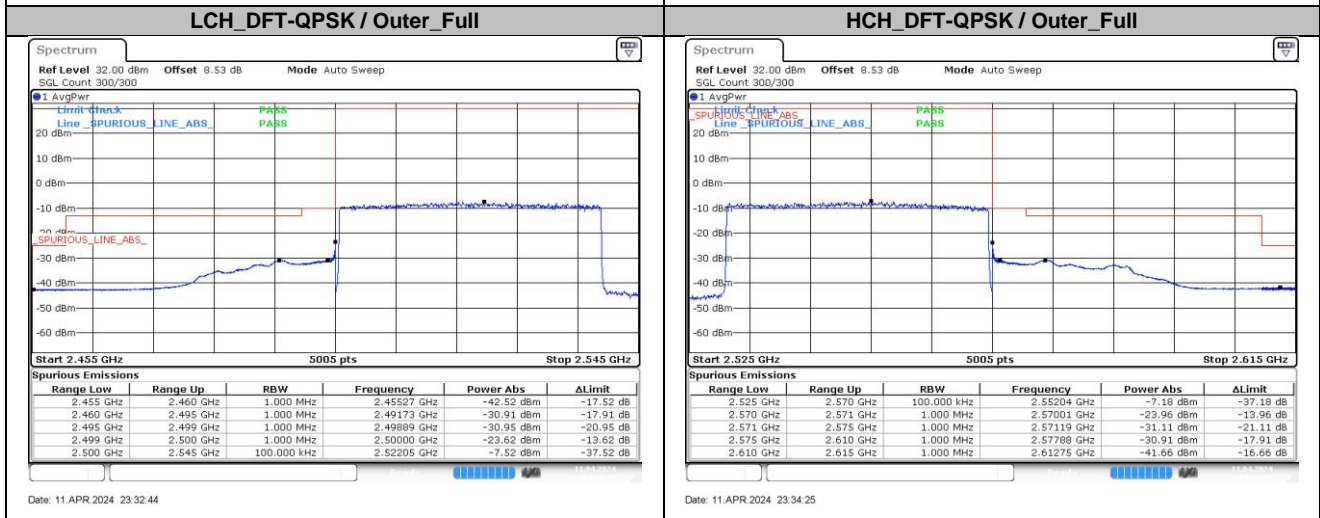

Date: 11 APR 2024 23:28:44

LCH_DFT-QPSK / Edge_1RB_Left

Date: 11 APR 2024 23:27:33

HCH_DFT-QPSK / Edge_1RB_Right

Date: 11 APR 2024 23:29:09

DC_4A_n7A / 30KHz / 10MHz

LCH_DFT-Pi2BPSK / Edge_1RB_Left

Date: 11 APR 2024 23:39:37