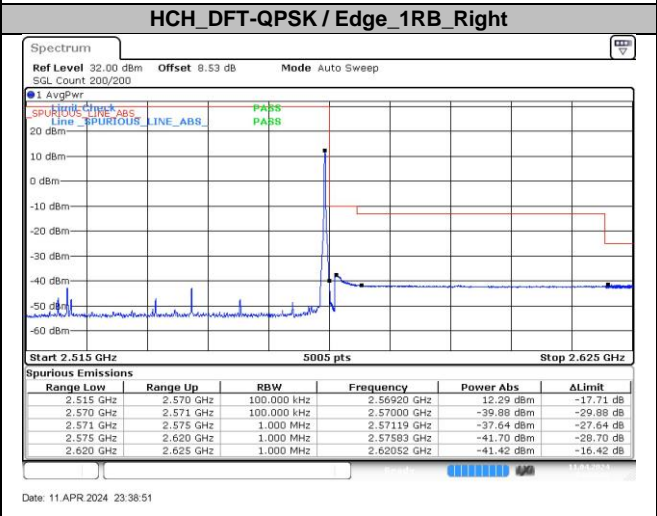

Date: 11 APR 2024 23:28:44

LCH_DFT-QPSK / Edge_1RB_Left

Date: 11 APR 2024 23:27:33

HCH_DFT-QPSK / Edge_1RB_Right

Date: 11 APR 2024 23:29:09

DC_4A_n7A / 30KHz / 10MHz

LCH_DFT-Pi2BPSK / Edge_1RB_Left

Date: 11 APR 2024 23:39:37

HCH_DFT-Pi2BPSK / Edge_1RB_Right

Date: 11 APR 2024 23:41:08

LCH_DFT-Pi2BPSK / Outer_Full

Date: 11 APR 2024 23:40:00

HCH_DFT-Pi2BPSK / Outer_Full

Date: 11 APR 2024 23:41:25

LCH_DFT-QPSK / Edge_1RB_Left

Date: 11 APR 2024 23:40:21