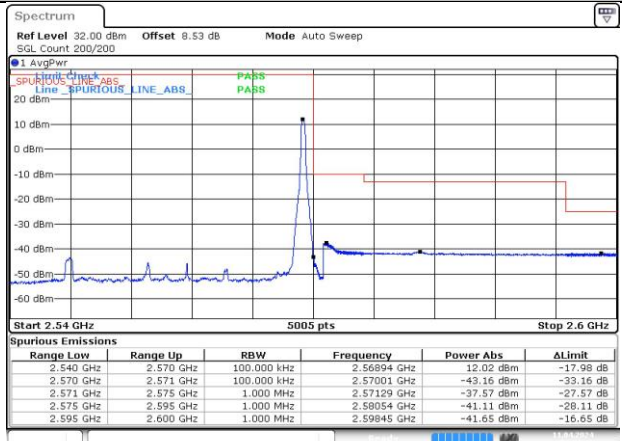

HCH_DFT-QPSK / Edge_1RB_Right

Date: 11 APR 2024 23:41:49

DC_4A_n7A / 30KHz / 25MHz

LCH_DFT-Pi2BPSK / Edge_1RB_Left

Date: 11 APR 2024 23:52:39

HCH_DFT-Pi2BPSK / Edge_1RB_Right

Date: 11 APR 2024 23:54:11

LCH_DFT-Pi2BPSK / Outer_Full