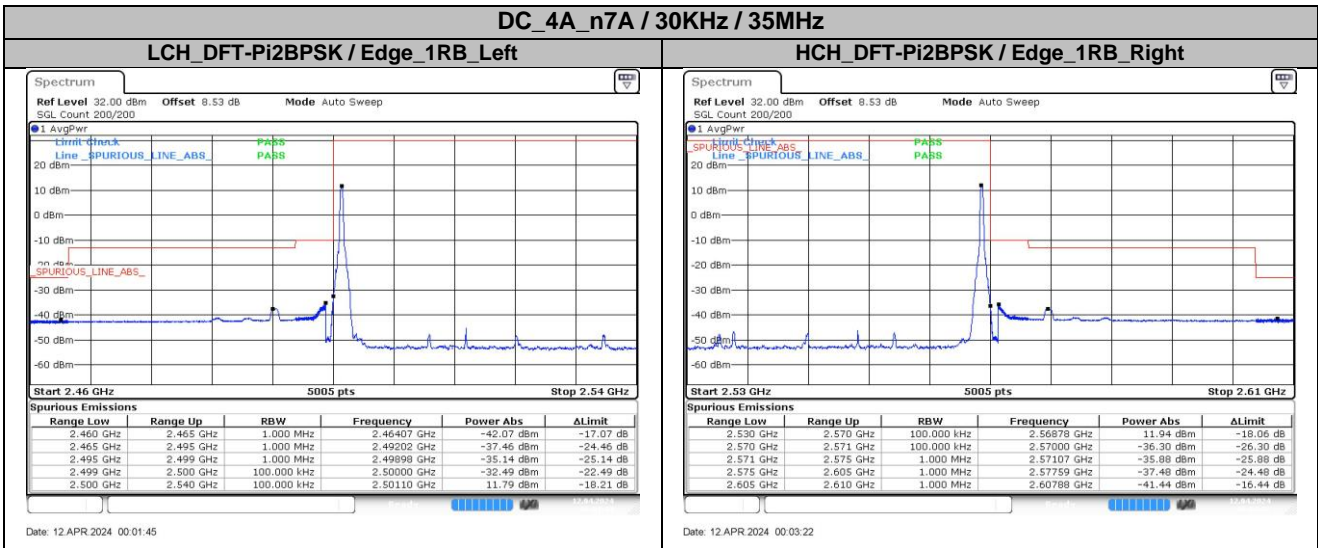

Date: 11 APR 2024 23:53:03

HCH_DFT-Pi2BPSK / Outer_Full

Date: 11 APR 2024 23:54:29

LCH_DFT-QPSK / Edge_1RB_Left

Date: 11 APR 2024 23:53:23

HCH_DFT-QPSK / Edge_1RB_Right

Date: 11 APR 2024 23:54:52

DC_4A_n7A / 30KHz / 40MHz

LCH_DFT-Pi2BPSK / Edge_1RB_Left

Date: 12 APR 2024 00:06:28

HCH_DFT-Pi2BPSK / Edge_1RB_Right

Date: 12 APR 2024 00:06:20

LCH_DFT-Pi2BPSK / Outer_Full

Date: 12 APR 2024 00:06:59

HCH_DFT-Pi2BPSK / Outer_Full

Date: 12 APR 2024 00:08:43