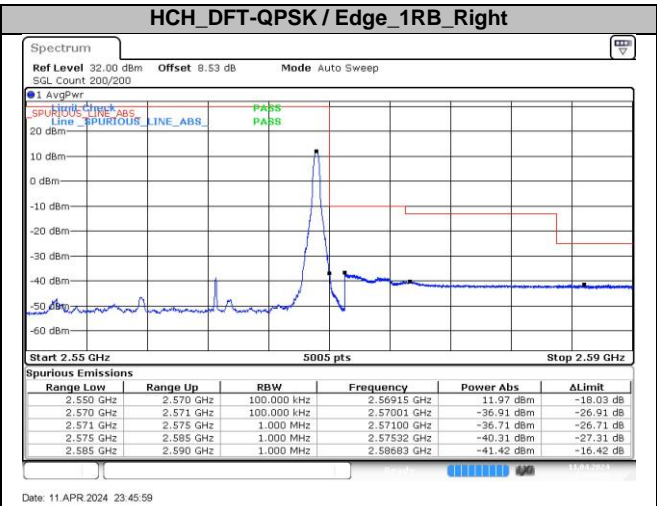

HCH_DFT-Pi2BPSK / Edge_1RB_Right

Date: 11 APR 2024 23:41:08

LCH_DFT-Pi2BPSK / Outer_Full

Date: 11 APR 2024 23:40:00

HCH_DFT-Pi2BPSK / Outer_Full

Date: 11 APR 2024 23:41:25

LCH_DFT-QPSK / Edge_1RB_Left

Date: 11 APR 2024 23:40:21

HCH_DFT-QPSK / Edge_1RB_Right

Date: 11 APR 2024 23:41:49

DC_4A_n7A / 30KHz / 25MHz

LCH_DFT-Pi2BPSK / Edge_1RB_Left

Date: 11 APR 2024 23:52:39

HCH_DFT-Pi2BPSK / Edge_1RB_Right

Date: 11 APR 2024 23:54:11

LCH_DFT-Pi2BPSK / Outer_Full