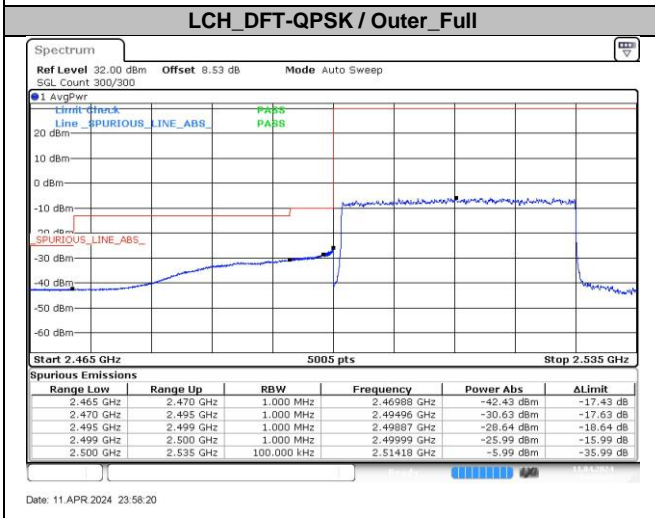

Date: 11 APR 2024 23:53:03

HCH_DFT-Pi2BPSK / Outer_Full

Date: 11 APR 2024 23:54:29

LCH_DFT-QPSK / Edge_1RB_Left

Date: 11 APR 2024 23:53:23

HCH_DFT-QPSK / Edge_1RB_Right

Date: 11 APR 2024 23:54:52

DC_4A_n7A / 30KHz / 40MHz

LCH_DFT-Pi2BPSK / Edge_1RB_Left

Date: 12 APR 2024 00:06:28

HCH_DFT-Pi2BPSK / Edge_1RB_Right

Date: 12 APR 2024 00:06:20

LCH_DFT-Pi2BPSK / Outer_Full

Date: 12 APR 2024 00:06:59

HCH_DFT-Pi2BPSK / Outer_Full

Date: 12 APR 2024 00:08:43