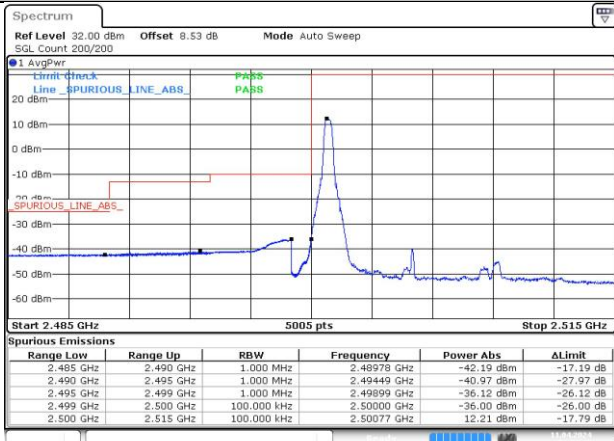

Date: 11 APR 2024 23:28:44

LCH_DFT-QPSK / Edge_1RB_Left

Date: 11 APR 2024 23:27:33

HCH_DFT-QPSK / Edge_1RB_Right

Date: 11 APR 2024 23:29:09

DC_4A_n7A / 30KHz / 10MHz

LCH_DFT-Pi2BPSK / Edge_1RB_Left

Date: 11 APR 2024 23:39:37