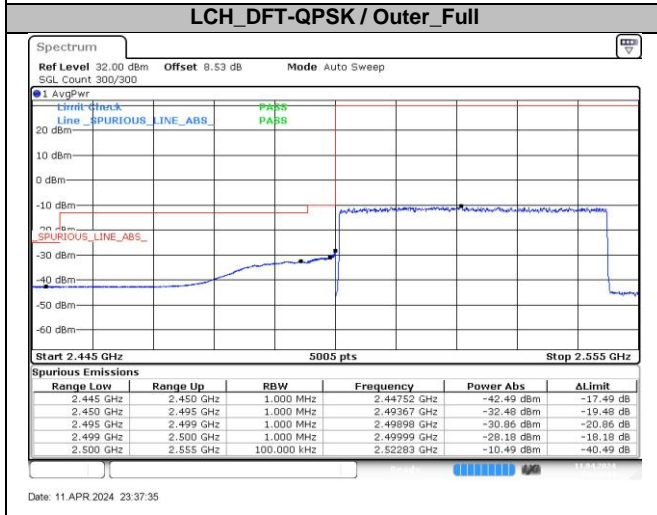

Date: 11 APR 2024 23:28:44

LCH_DFT-QPSK / Edge_1RB_Left

Date: 11 APR 2024 23:27:33

HCH_DFT-QPSK / Edge_1RB_Right

Date: 11 APR 2024 23:29:09

DC_4A_n7A / 30KHz / 10MHz

LCH_DFT-Pi2BPSK / Edge_1RB_Left

Date: 11 APR 2024 23:39:37

HCH_DFT-Pi2BPSK / Edge_1RB_Right

Date: 11 APR 2024 23:41:08

LCH_DFT-Pi2BPSK / Outer_Full

Date: 11 APR 2024 23:40:00

HCH_DFT-Pi2BPSK / Outer_Full

Date: 11 APR 2024 23:41:25

LCH_DFT-QPSK / Edge_1RB_Left

Date: 11 APR 2024 23:40:21