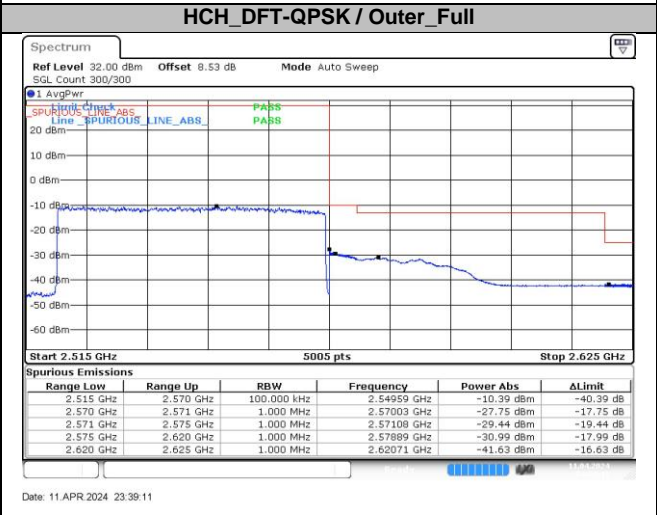

Date: 11 APR 2024 23:28:44

LCH_DFT-QPSK / Edge_1RB_Left

Date: 11 APR 2024 23:27:33

HCH_DFT-QPSK / Edge_1RB_Right

Date: 11 APR 2024 23:29:09

DC_4A_n7A / 30KHz / 10MHz

LCH_DFT-Pi2BPSK / Edge_1RB_Left

Date: 11 APR 2024 23:39:37

HCH_DFT-Pi2BPSK / Edge_1RB_Right

Date: 11 APR 2024 23:41:08

LCH_DFT-Pi2BPSK / Outer_Full

Date: 11 APR 2024 23:40:00

HCH_DFT-Pi2BPSK / Outer_Full

Date: 11 APR 2024 23:41:25

LCH_DFT-QPSK / Edge_1RB_Left

Date: 11 APR 2024 23:40:21