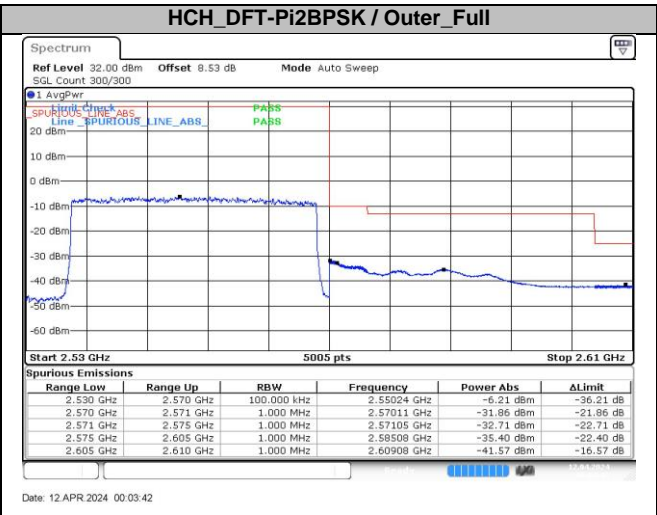

Date: 11 APR 2024 23:53:03

HCH_DFT-Pi2BPSK / Outer_Full

Date: 11 APR 2024 23:54:29

LCH_DFT-QPSK / Edge_1RB_Left

Date: 11 APR 2024 23:53:23

HCH_DFT-QPSK / Edge_1RB_Right

Date: 11 APR 2024 23:54:52

DC_4A_n7A / 30KHz / 40MHz

LCH_DFT-Pi2BPSK / Edge_1RB_Left

Date: 12 APR 2024 00:06:28

HCH_DFT-Pi2BPSK / Edge_1RB_Right

Date: 12 APR 2024 00:06:20

LCH_DFT-Pi2BPSK / Outer_Full

Date: 12 APR 2024 00:06:59

HCH_DFT-Pi2BPSK / Outer_Full

Date: 12 APR 2024 00:08:43