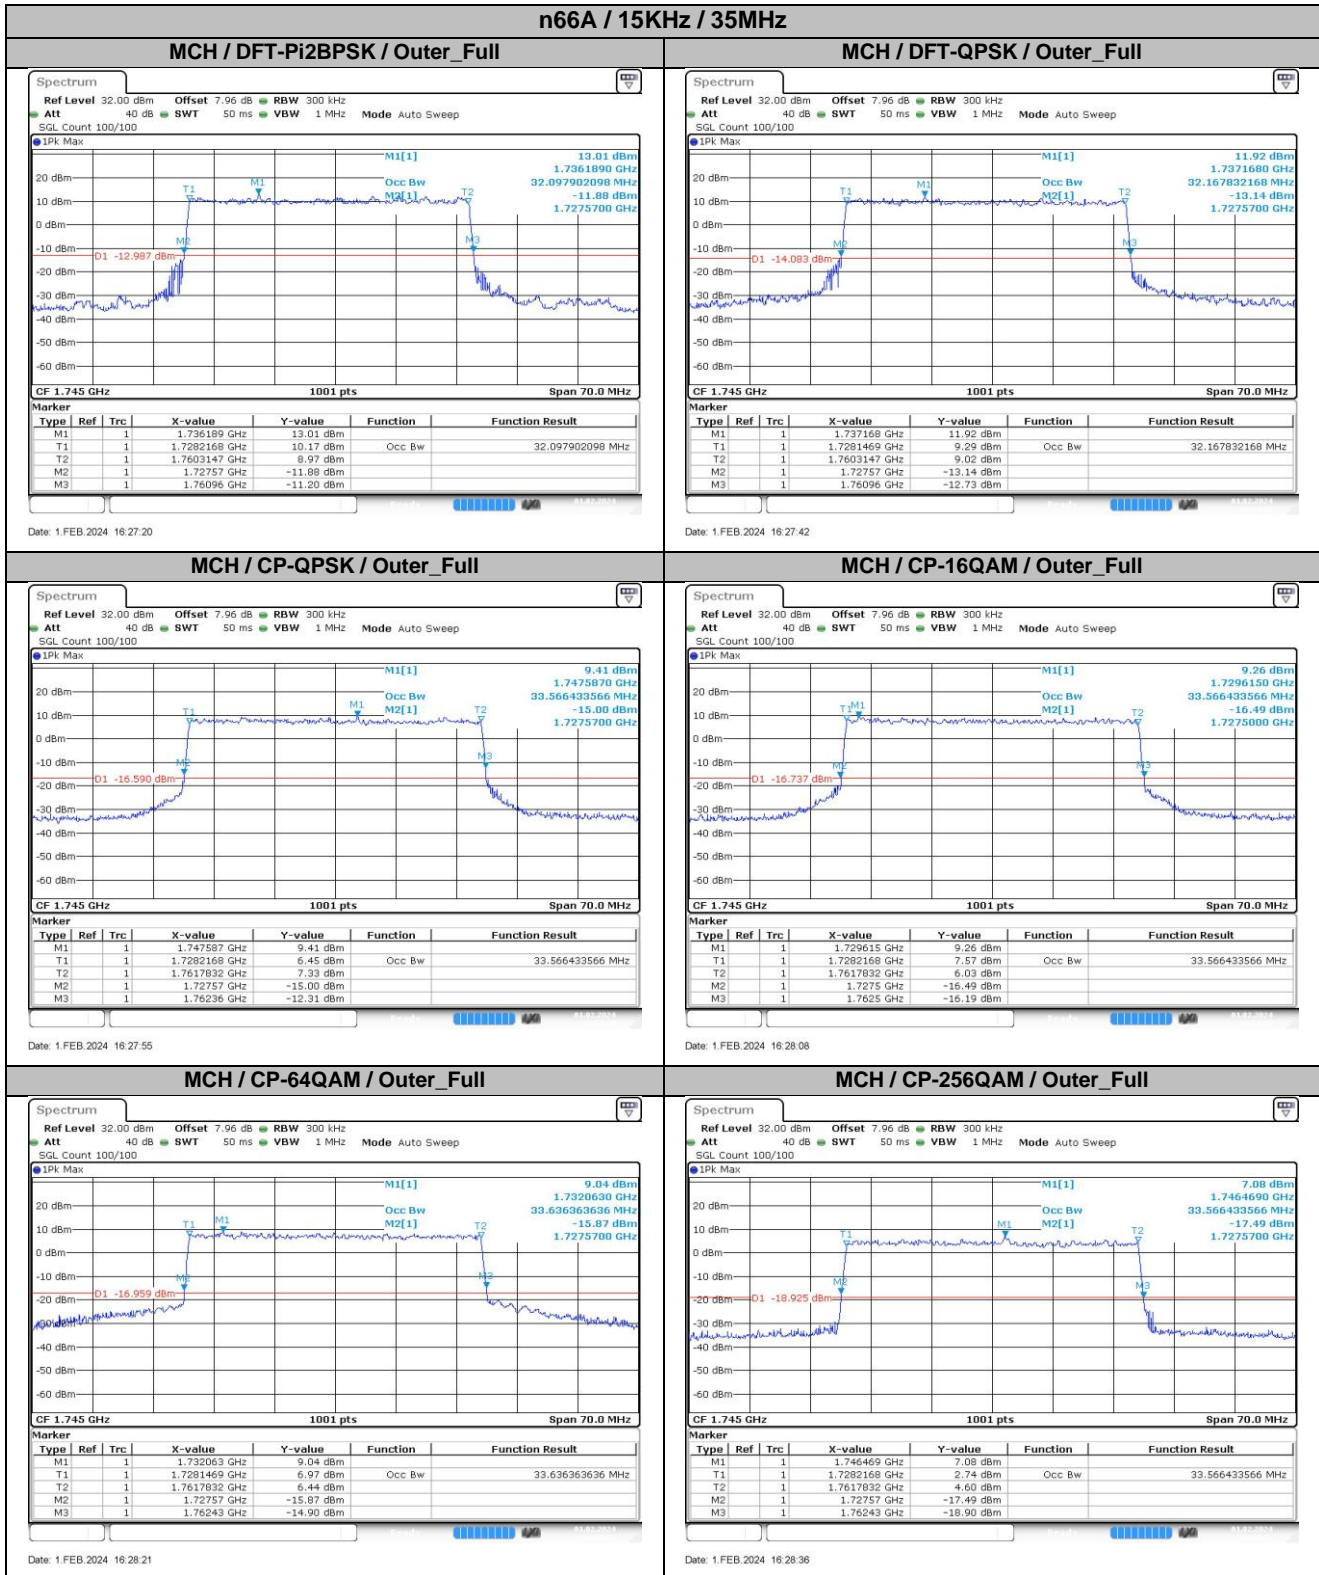

**Appendix
for
n66A
(1710-1780)**

Catalogue

1.	EFFECTIVE ISOTROPIC RADIATED POWER	3
1.1.	TEST RESULTS @ ANT1 (ANTENNA GAIN=-2.50DBI).....	3
2.	PEAK-TO-AVERAGE RATIO	6
2.1.	TEST RESULTS	6
2.2.	TEST PLOTS.....	6
3.	MODULATION CHARACTERISTICS	7
3.1.	TEST PLOTS.....	7
4.	99% OCCUPIED BANDWIDTH & 26DB EMISSION BANDWIDTH	9
4.1.	TEST RESULTS	9
4.2.	TEST PLOTS.....	10
5.	CONDUCTED BAND EDGES	18
5.1.	TEST PLOTS.....	18
6.	CONDUCTED SPURIOUS EMISSION	29
6.1.	TEST PLOTS.....	29
7.	FREQUENCY STABILITY	37
7.1.	TEST RESULTS	37

2. Peak-to-Average Ratio

2.1. Test Results

SCS	Bandwidth	Channel	Modulation	Result (dB)		Limit (dB)	Verdict
				DFT-Pi2BPSK	DFT-QPSK		
15KHz	40MHz	LCH	Outer_Full	8.13	8.41	13.00	Pass
15KHz	40MHz	MCH	Outer_Full	7.94	7.96	13.00	Pass
15KHz	40MHz	HCH	Outer_Full	7.78	7.95	13.00	Pass

4.2. Test Plots

5. Conducted Band Edges

5.1. Test Plots