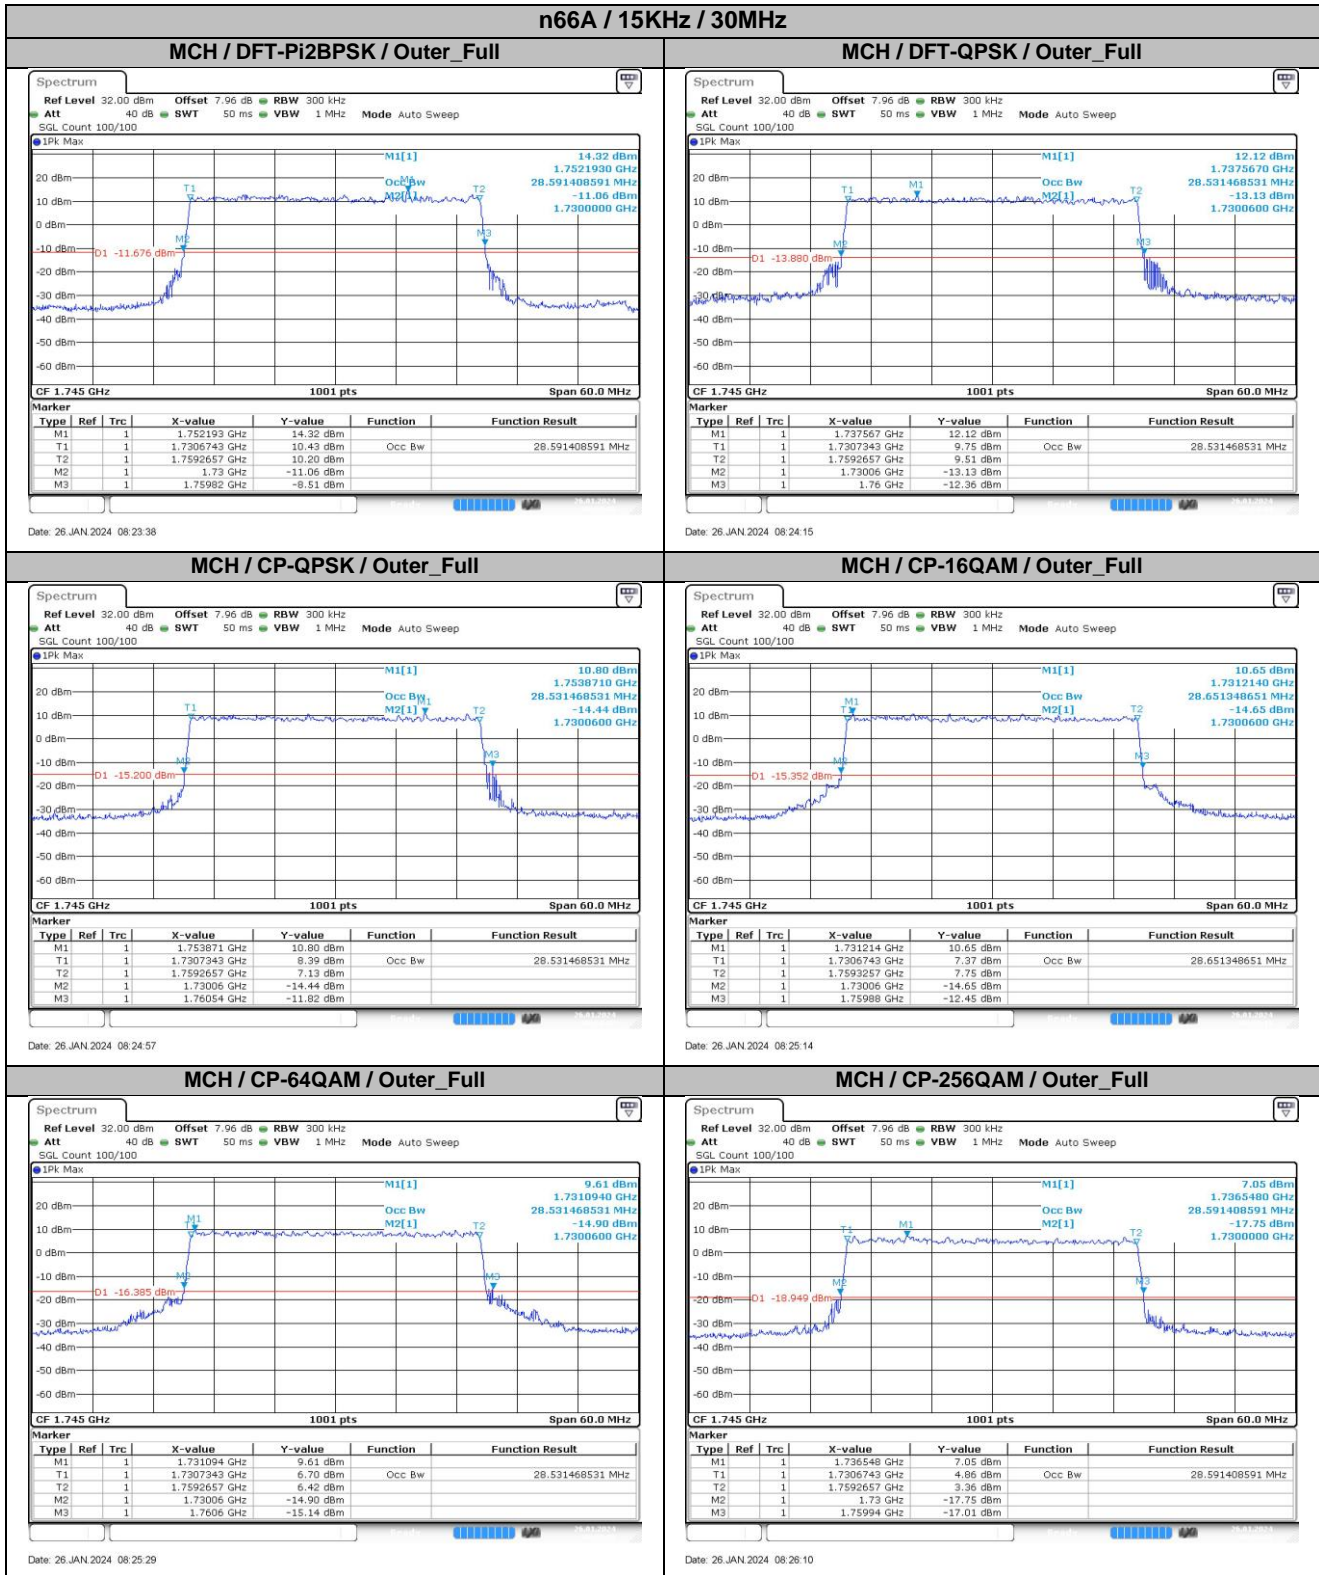

**Appendix
for
n66A
(1710-1780)**

Catalogue

1.	EFFECTIVE ISOTROPIC RADIATED POWER	3
1.1.	TEST RESULTS @ ANT1 (ANTENNA GAIN=-2.50DBI).....	3
2.	PEAK-TO-AVERAGE RATIO	6
2.1.	TEST RESULTS	6
2.2.	TEST PLOTS.....	6
3.	MODULATION CHARACTERISTICS	7
3.1.	TEST PLOTS.....	7
4.	99% OCCUPIED BANDWIDTH & 26DB EMISSION BANDWIDTH	9
4.1.	TEST RESULTS	9
4.2.	TEST PLOTS.....	10
5.	CONDUCTED BAND EDGES	18
5.1.	TEST PLOTS.....	18
6.	CONDUCTED SPURIOUS EMISSION	29
6.1.	TEST PLOTS.....	29
7.	FREQUENCY STABILITY	37
7.1.	TEST RESULTS	37

2. Peak-to-Average Ratio

2.1. Test Results

SCS	Bandwidth	Channel	Modulation	Result (dB)		Limit (dB)	Verdict
				DFT-Pi2BPSK	DFT-QPSK		
15KHz	40MHz	LCH	Outer_Full	8.13	8.41	13.00	Pass
15KHz	40MHz	MCH	Outer_Full	7.94	7.96	13.00	Pass
15KHz	40MHz	HCH	Outer_Full	7.78	7.95	13.00	Pass

4.2. Test Plots

5. Conducted Band Edges

5.1. Test Plots