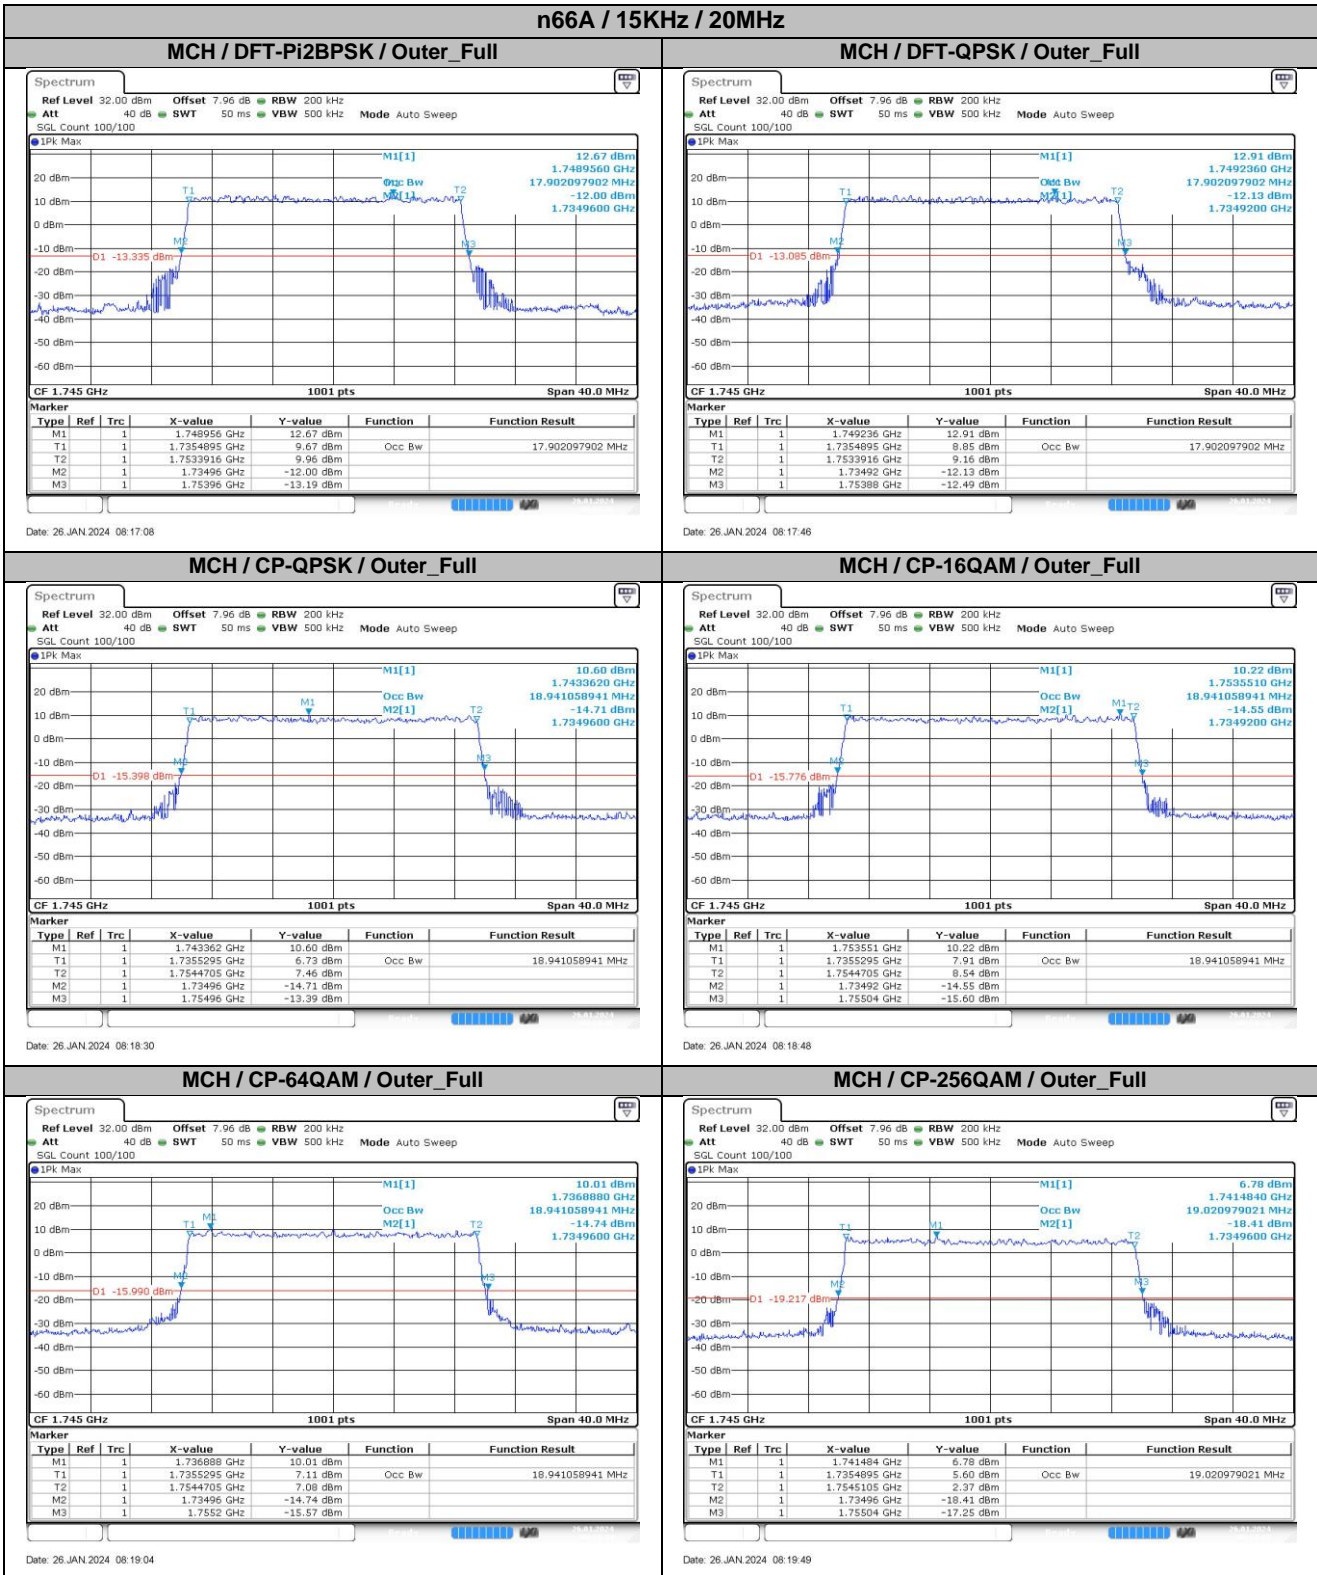

**Appendix
for
n66A
(1710-1780)**

Catalogue

1.	EFFECTIVE ISOTROPIC RADIATED POWER	3
1.1.	TEST RESULTS @ ANT1 (ANTENNA GAIN=-2.50DBI).....	3
2.	PEAK-TO-AVERAGE RATIO	6
2.1.	TEST RESULTS	6
2.2.	TEST PLOTS.....	6
3.	MODULATION CHARACTERISTICS	7
3.1.	TEST PLOTS.....	7
4.	99% OCCUPIED BANDWIDTH & 26DB EMISSION BANDWIDTH	9
4.1.	TEST RESULTS	9
4.2.	TEST PLOTS.....	10
5.	CONDUCTED BAND EDGES	18
5.1.	TEST PLOTS.....	18
6.	CONDUCTED SPURIOUS EMISSION	29
6.1.	TEST PLOTS.....	29
7.	FREQUENCY STABILITY	37
7.1.	TEST RESULTS	37

4.2. Test Plots

5. Conducted Band Edges

5.1. Test Plots