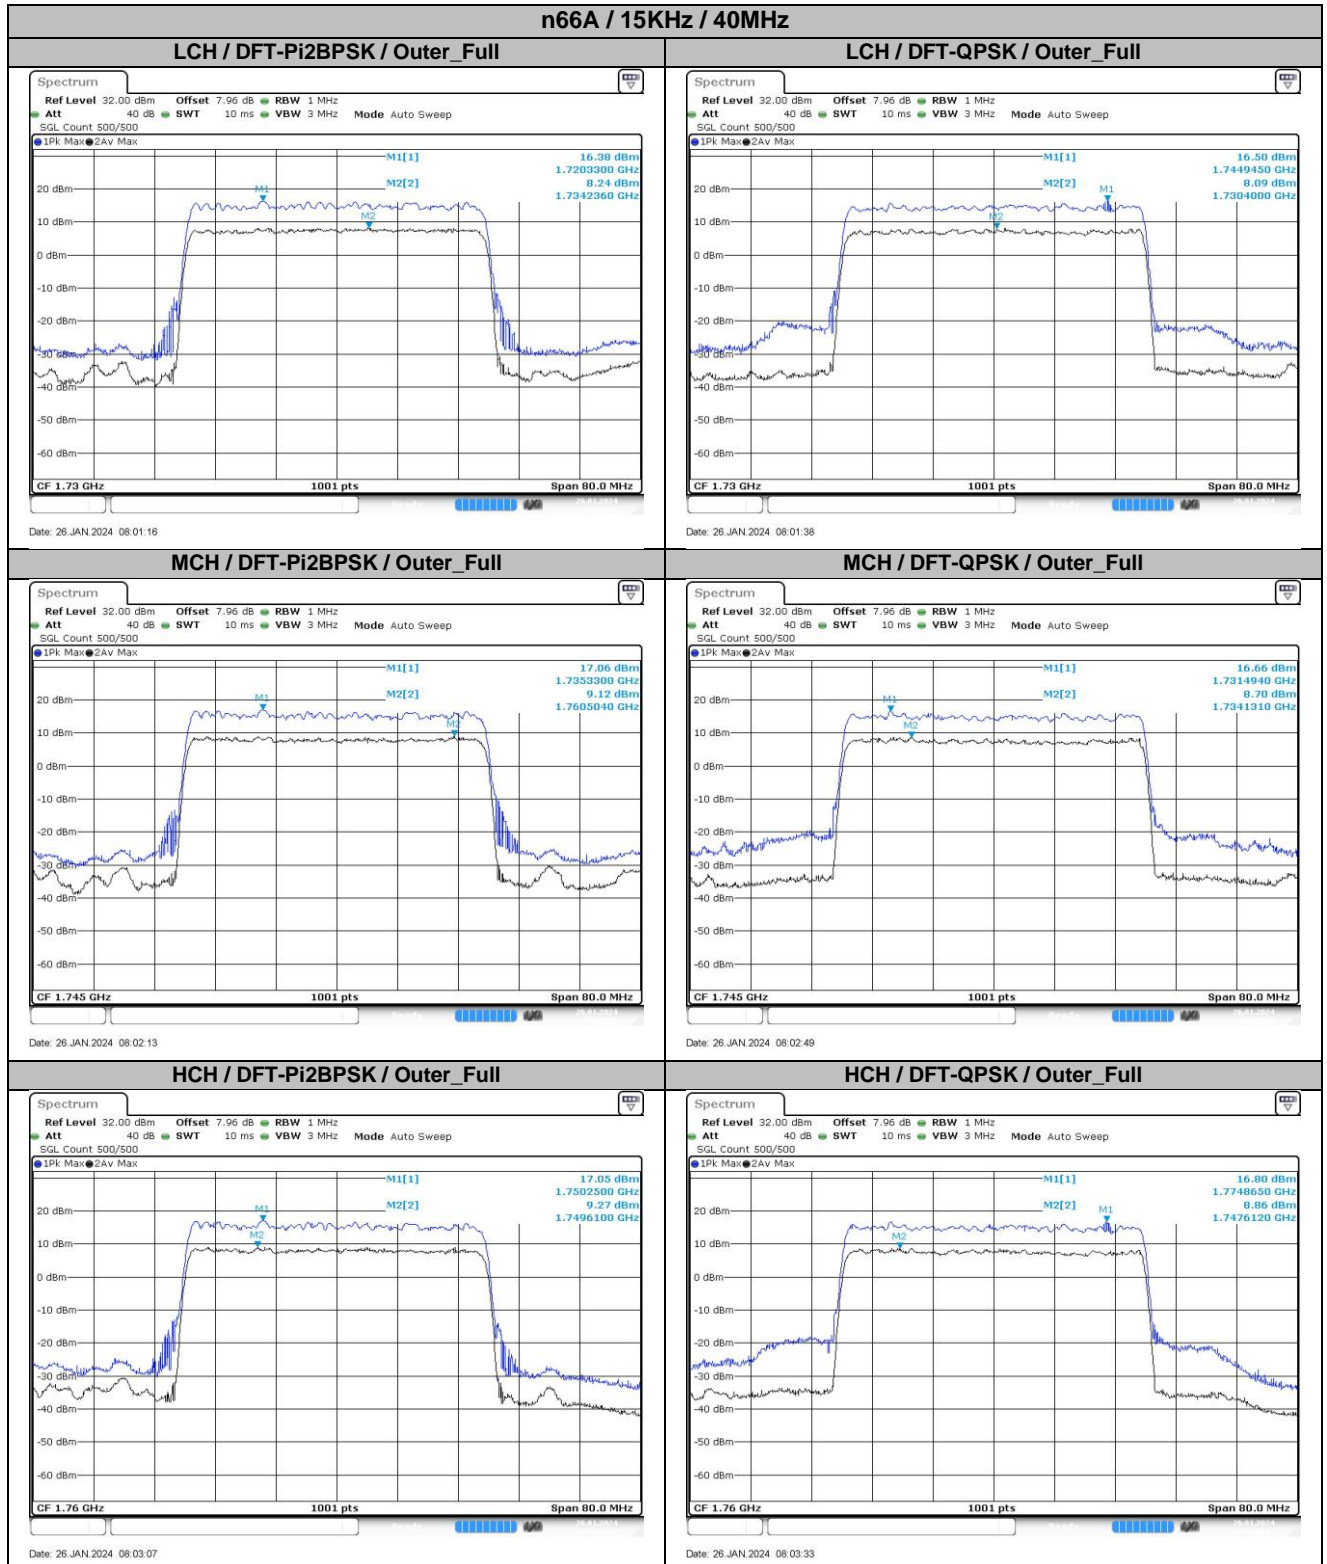

2. Peak-to-Average Ratio

2.1. Test Results

SCS	Bandwidth	Channel	Modulation	Result (dB)		Limit (dB)	Verdict
				DFT-Pi2BPSK	DFT-QPSK		
15KHz	40MHz	LCH	Outer_Full	8.13	8.41	13.00	Pass
15KHz	40MHz	MCH	Outer_Full	7.94	7.96	13.00	Pass
15KHz	40MHz	HCH	Outer_Full	7.78	7.95	13.00	Pass

2.2. Test Plots