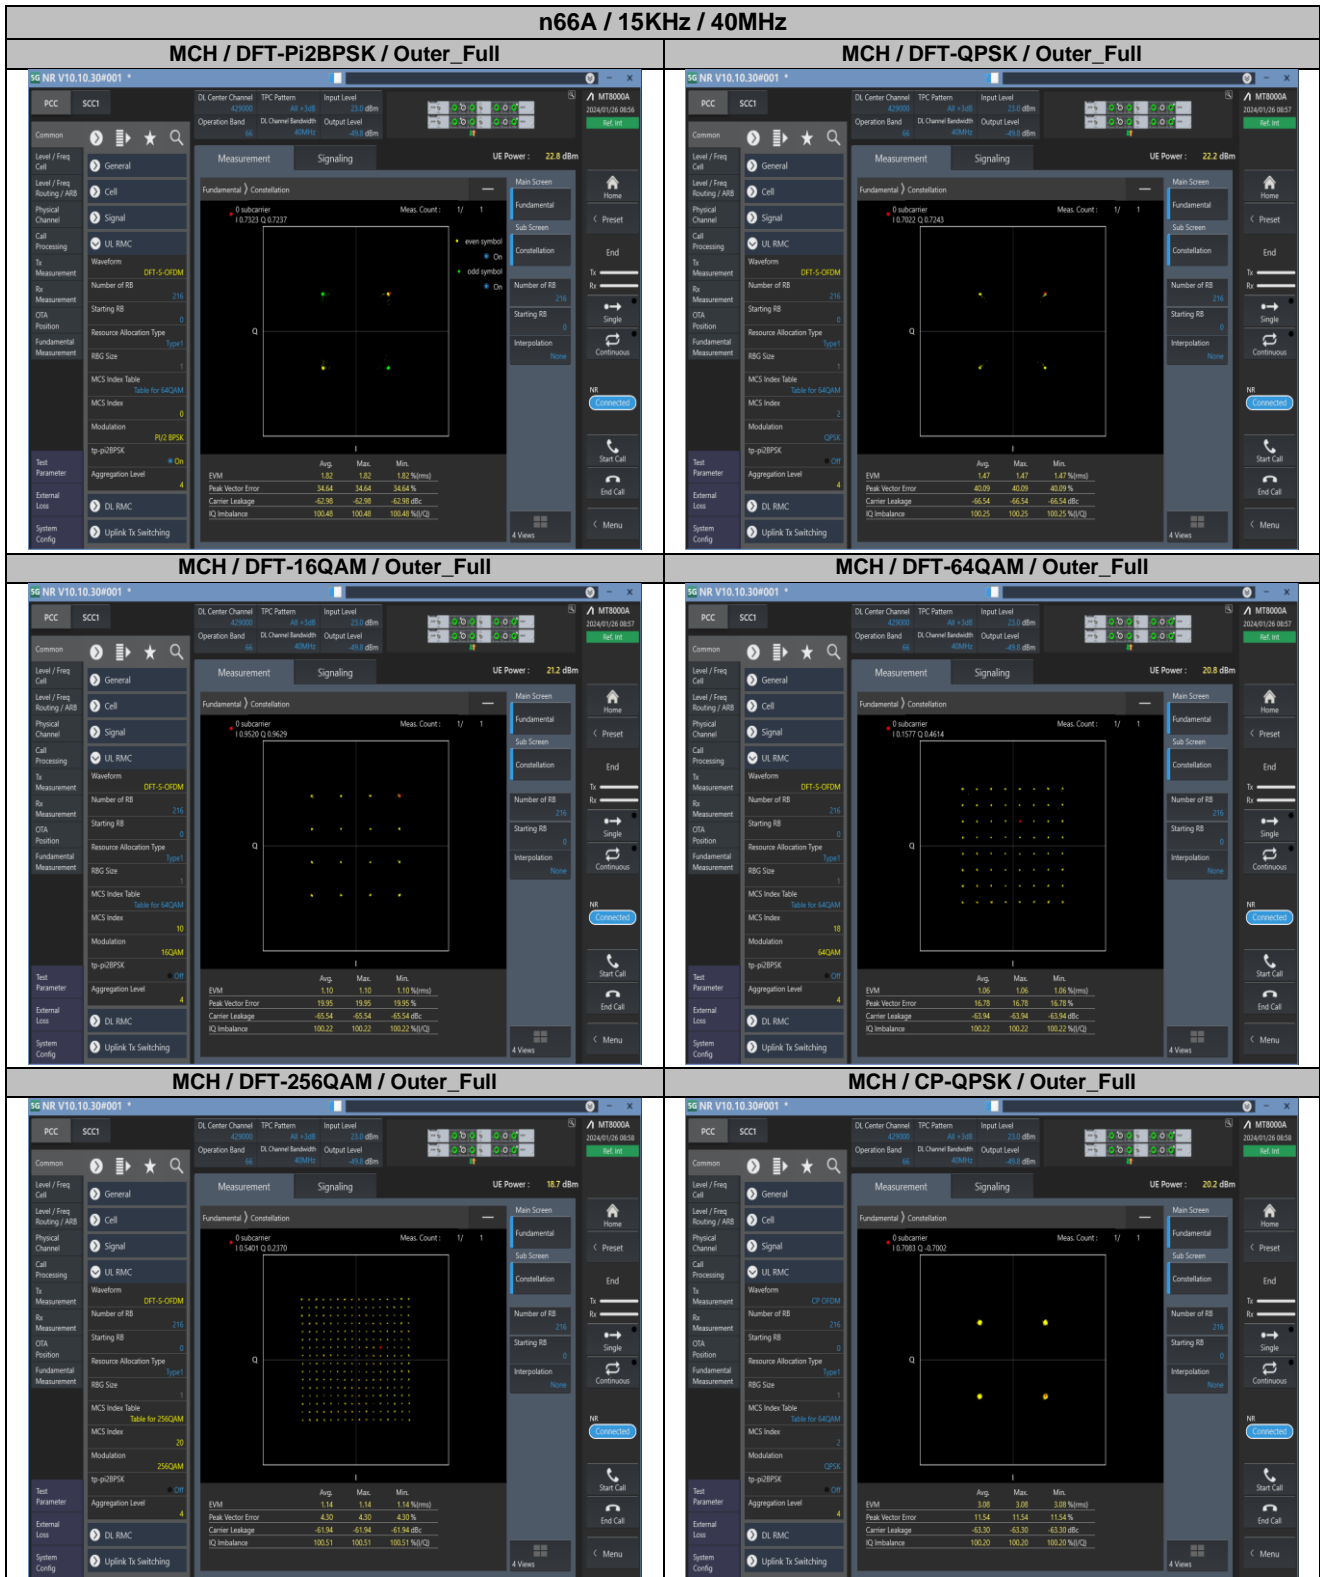

3. Modulation Characteristics

3.1. Test Plots