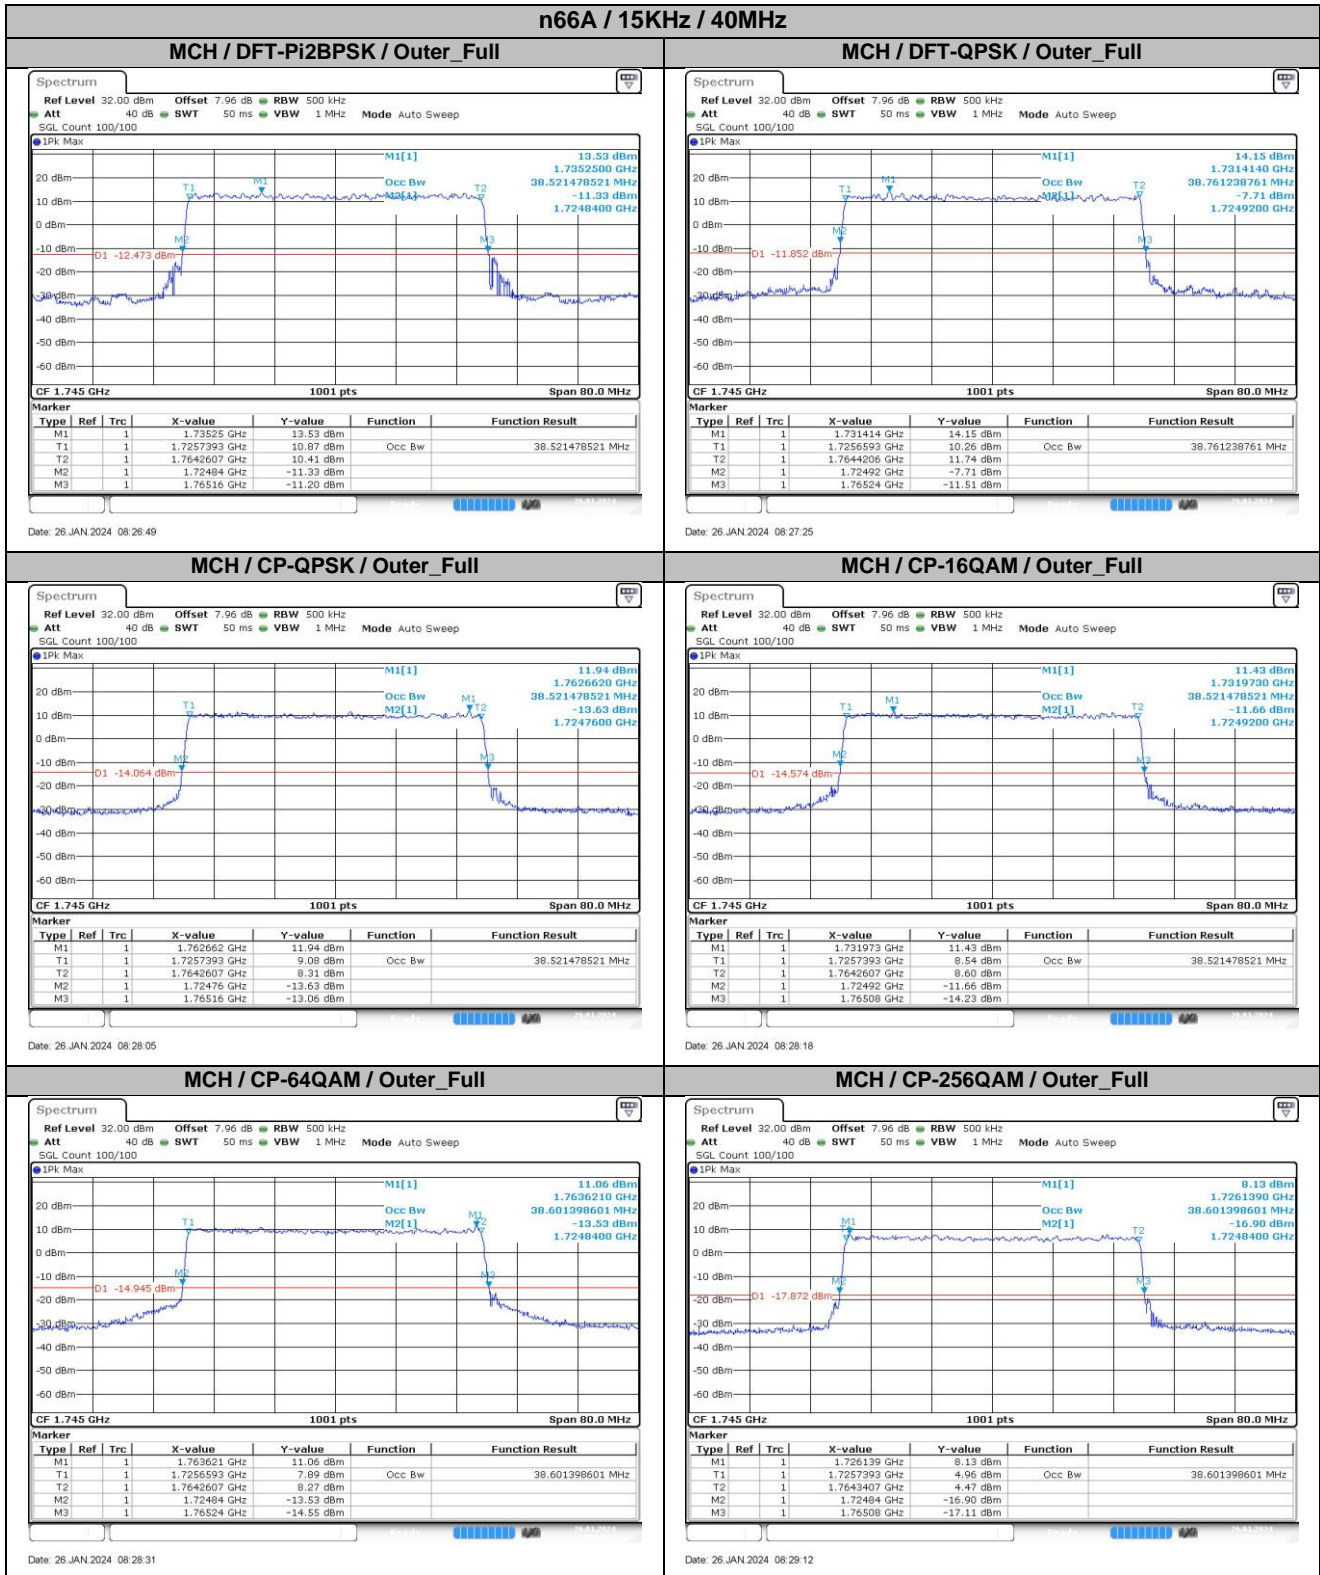

**Appendix
for
n66A
(1710-1780)**

Catalogue

1.	EFFECTIVE ISOTROPIC RADIATED POWER	3
1.1.	TEST RESULTS @ ANT1 (ANTENNA GAIN=-2.50DBI).....	3
2.	PEAK-TO-AVERAGE RATIO	6
2.1.	TEST RESULTS	6
2.2.	TEST PLOTS.....	6
3.	MODULATION CHARACTERISTICS	7
3.1.	TEST PLOTS.....	7
4.	99% OCCUPIED BANDWIDTH & 26DB EMISSION BANDWIDTH	9
4.1.	TEST RESULTS	9
4.2.	TEST PLOTS.....	10
5.	CONDUCTED BAND EDGES	18
5.1.	TEST PLOTS.....	18
6.	CONDUCTED SPURIOUS EMISSION	29
6.1.	TEST PLOTS.....	29
7.	FREQUENCY STABILITY	37
7.1.	TEST RESULTS	37

2. Peak-to-Average Ratio

2.1. Test Results

SCS	Bandwidth	Channel	Modulation	Result (dB)		Limit (dB)	Verdict
				DFT-Pi2BPSK	DFT-QPSK		
15KHz	40MHz	LCH	Outer_Full	8.13	8.41	13.00	Pass
15KHz	40MHz	MCH	Outer_Full	7.94	7.96	13.00	Pass
15KHz	40MHz	HCH	Outer_Full	7.78	7.95	13.00	Pass

4.2. Test Plots

5. Conducted Band Edges

5.1. Test Plots