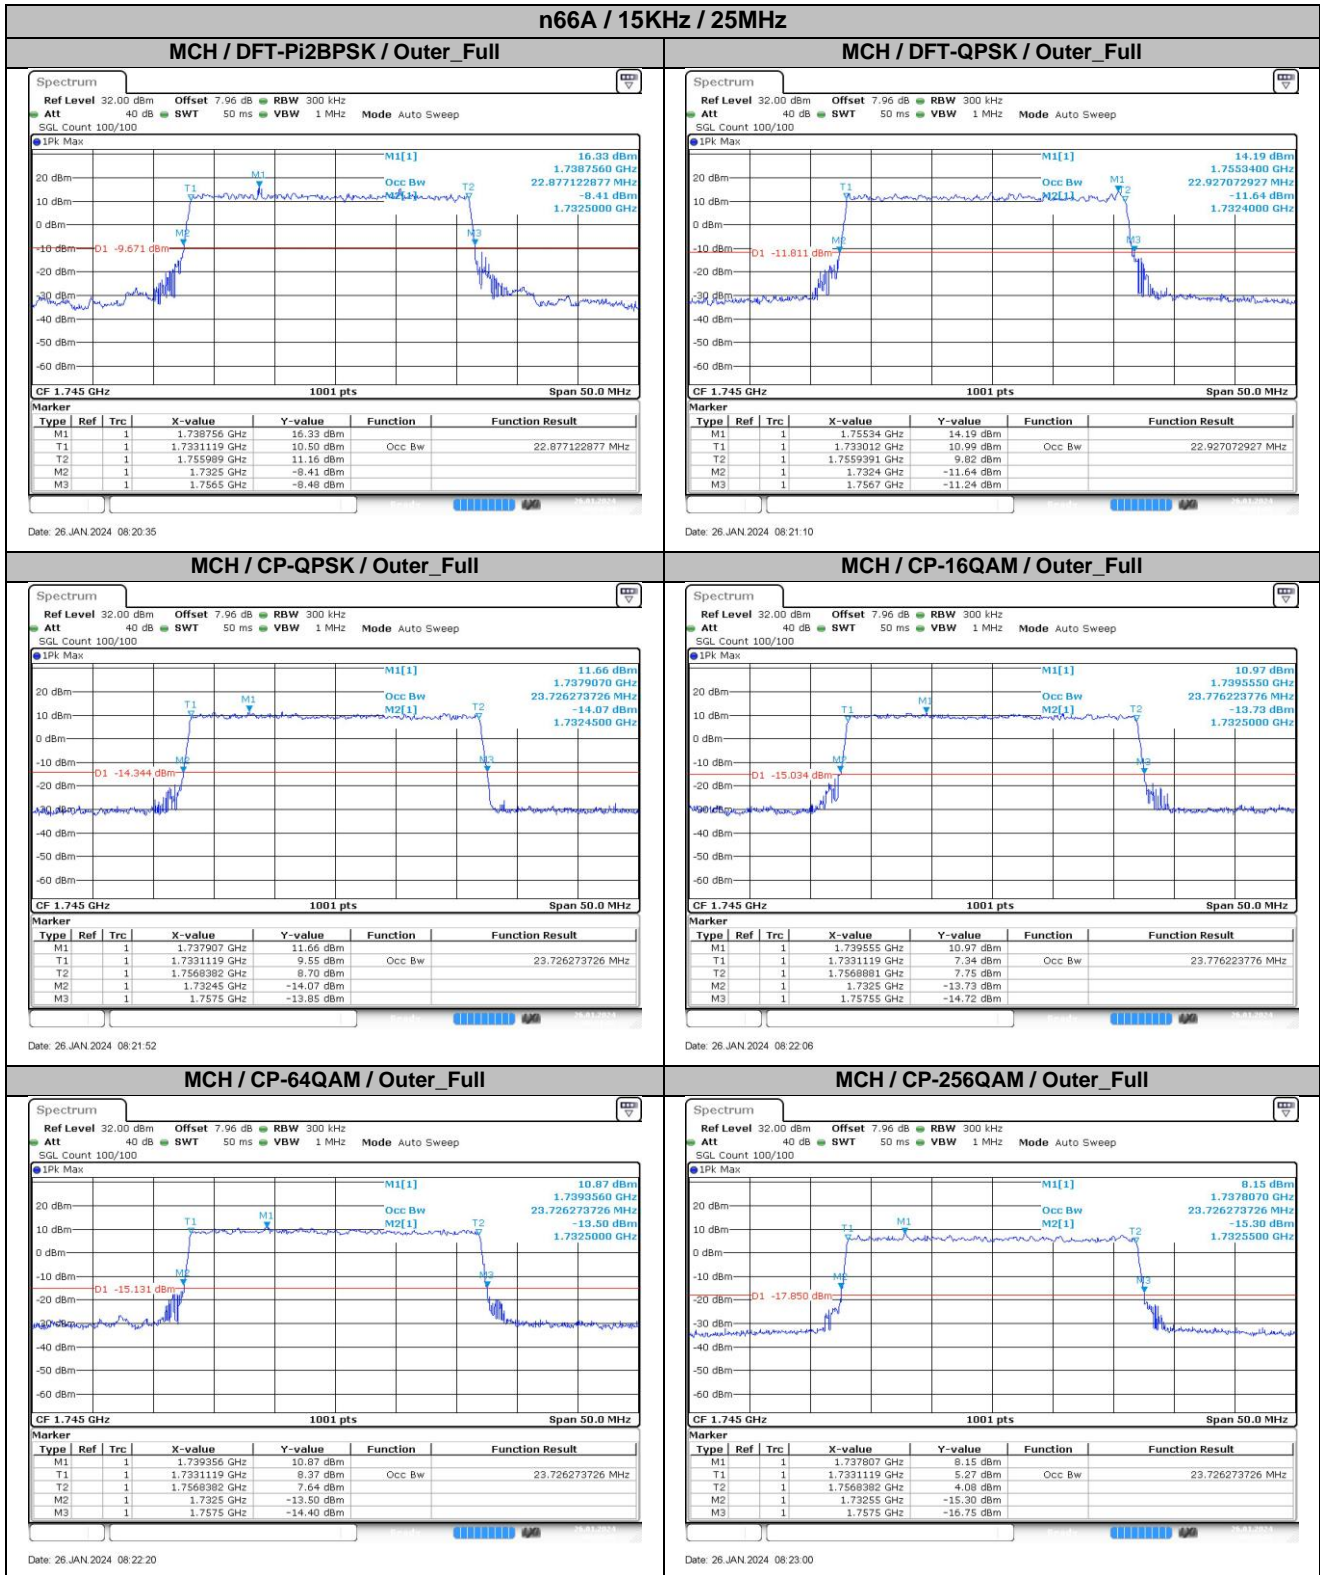

**Appendix
for
n66A
(1710-1780)**

Catalogue

1.	EFFECTIVE ISOTROPIC RADIATED POWER	3
1.1.	TEST RESULTS @ ANT1 (ANTENNA GAIN=-2.50DBI).....	3
2.	PEAK-TO-AVERAGE RATIO	6
2.1.	TEST RESULTS	6
2.2.	TEST PLOTS.....	6
3.	MODULATION CHARACTERISTICS	7
3.1.	TEST PLOTS.....	7
4.	99% OCCUPIED BANDWIDTH & 26DB EMISSION BANDWIDTH	9
4.1.	TEST RESULTS	9
4.2.	TEST PLOTS.....	10
5.	CONDUCTED BAND EDGES	18
5.1.	TEST PLOTS.....	18
6.	CONDUCTED SPURIOUS EMISSION	29
6.1.	TEST PLOTS.....	29
7.	FREQUENCY STABILITY	37
7.1.	TEST RESULTS	37

4.2. Test Plots

5. Conducted Band Edges

5.1. Test Plots