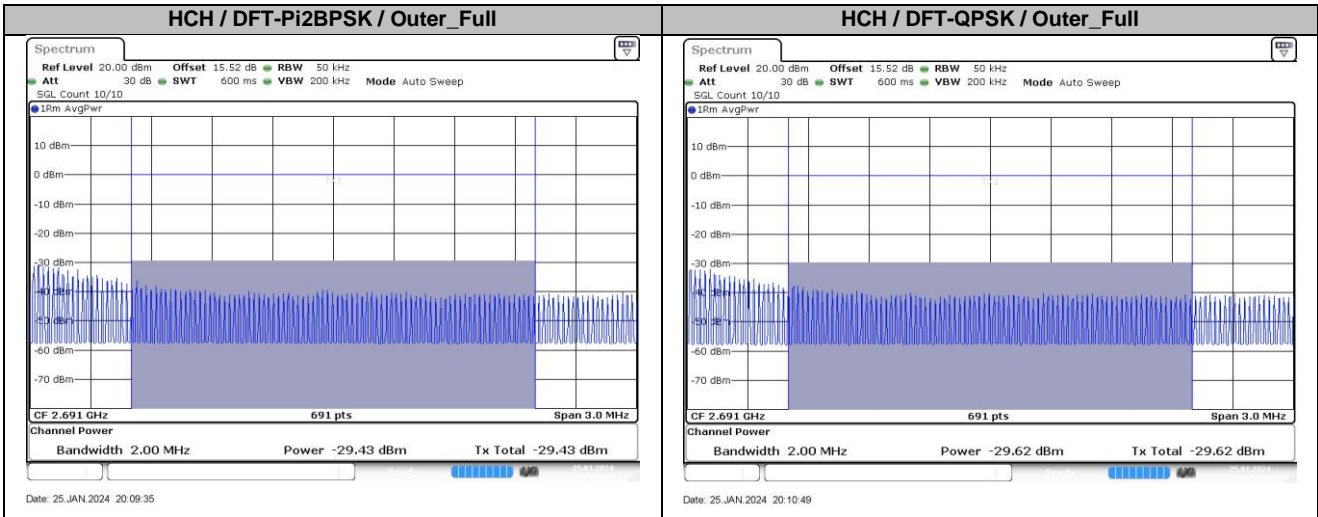

Channel Power:

n41A / 30KHz / 70MHz

n41A / 30KHz / 80MHz

LCH / DFT-Pi2BPSK Edge_1RB_Left

Date: 25.JAN.2024 20:16:37

HCH / DFT-Pi2BPSK Edge_1RB_Right

Date: 25.JAN.2024 20:16:33

LCH / DFT-Pi2BPSK / Outer_Full

Date: 25.JAN.2024 20:17:00

HCH / DFT-Pi2BPSK / Outer_Full

Date: 25.JAN.2024 20:18:57

LCH / DFT-QPSK Edge_1RB_Left

Date: 25.JAN.2024 20:17:33

HCH / DFT-QPSK Edge_1RB_Right

Date: 25.JAN.2024 20:19:36