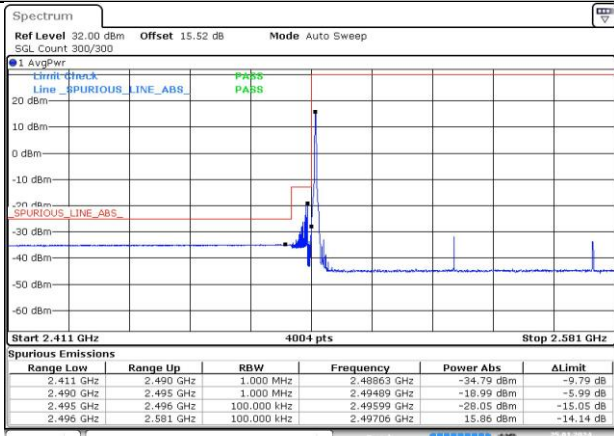

Channel Power:

n41A / 30KHz / 70MHz

n41A / 30KHz / 80MHz

LCH / DFT-Pi2BPSK Edge_1RB_Left

Date: 25.JAN.2024 20:16:37

HCH / DFT-Pi2BPSK Edge_1RB_Right

Date: 25.JAN.2024 20:16:33

LCH / DFT-Pi2BPSK / Outer_Full

Date: 25.JAN.2024 20:17:00

HCH / DFT-Pi2BPSK / Outer_Full

Date: 25.JAN.2024 20:18:57

LCH / DFT-QPSK Edge_1RB_Left

Date: 25.JAN.2024 20:17:33

HCH / DFT-QPSK Edge_1RB_Right

Date: 25.JAN.2024 20:19:36