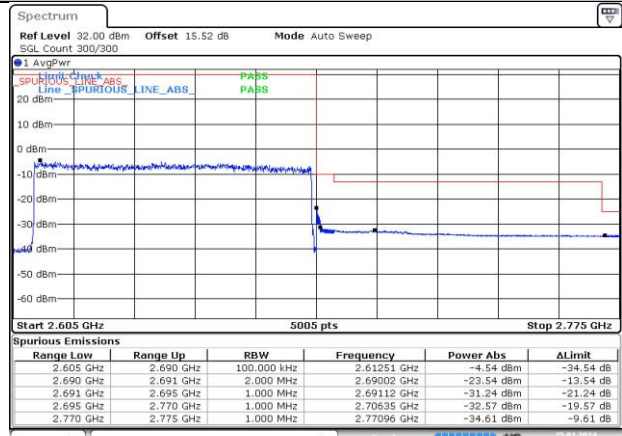

Channel Power:

n41A / 30KHz / 70MHz

n41A / 30KHz / 80MHz

LCH / DFT-Pi2BPSK Edge_1RB_Left

Date: 25.JAN.2024 20:16:37

HCH / DFT-Pi2BPSK Edge_1RB_Right

Date: 25.JAN.2024 20:16:33

LCH / DFT-Pi2BPSK / Outer_Full

Date: 25.JAN.2024 20:17:00

HCH / DFT-Pi2BPSK / Outer_Full

Date: 25.JAN.2024 20:18:57

LCH / DFT-QPSK Edge_1RB_Left

Date: 25.JAN.2024 20:17:33

HCH / DFT-QPSK Edge_1RB_Right

Date: 25.JAN.2024 20:19:36