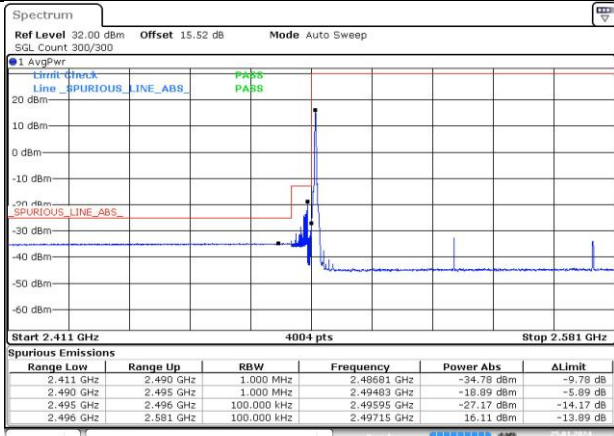

Channel Power:

n41A / 30KHz / 70MHz

n41A / 30KHz / 80MHz

LCH / DFT-Pi2BPSK Edge_1RB_Left

Date: 25.JAN.2024 20:16:37

HCH / DFT-Pi2BPSK Edge_1RB_Right

Date: 25.JAN.2024 20:16:33

LCH / DFT-Pi2BPSK / Outer_Full

Date: 25.JAN.2024 20:17:00

HCH / DFT-Pi2BPSK / Outer_Full

Date: 25.JAN.2024 20:18:57

LCH / DFT-QPSK Edge_1RB_Left

Date: 25.JAN.2024 20:17:33

HCH / DFT-QPSK Edge_1RB_Right

Date: 25.JAN.2024 20:19:36