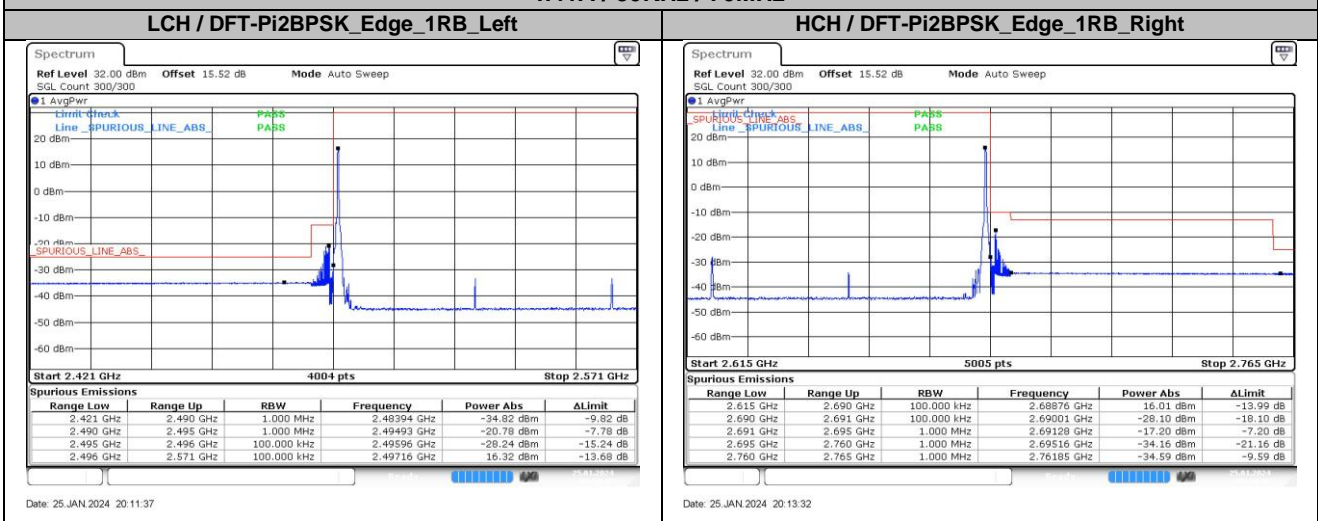

Channel Power:

n41A / 30KHz / 70MHz

n41A / 30KHz / 80MHz

LCH / DFT-Pi2BPSK Edge_1RB_Left

Date: 25.JAN.2024 20:16:37

HCH / DFT-Pi2BPSK Edge_1RB_Right

Date: 25.JAN.2024 20:16:33

LCH / DFT-Pi2BPSK / Outer_Full

Date: 25.JAN.2024 20:17:00

HCH / DFT-Pi2BPSK / Outer_Full

Date: 25.JAN.2024 20:18:57

LCH / DFT-QPSK Edge_1RB_Left

Date: 25.JAN.2024 20:17:33

HCH / DFT-QPSK Edge_1RB_Right

Date: 25.JAN.2024 20:19:36