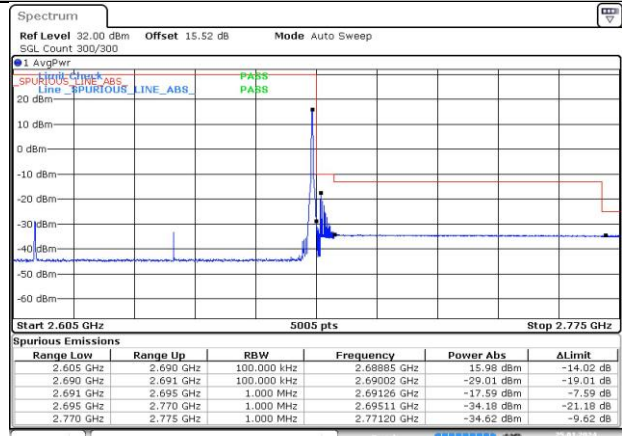

Channel Power:

n41A / 30KHz / 70MHz

n41A / 30KHz / 80MHz

LCH / DFT-Pi2BPSK Edge_1RB_Left

Date: 25.JAN.2024 20:16:37

HCH / DFT-Pi2BPSK Edge_1RB_Right

Date: 25.JAN.2024 20:16:33

LCH / DFT-Pi2BPSK / Outer_Full

Date: 25.JAN.2024 20:17:00

HCH / DFT-Pi2BPSK / Outer_Full

Date: 25.JAN.2024 20:18:57

LCH / DFT-QPSK Edge_1RB_Left

Date: 25.JAN.2024 20:17:33

HCH / DFT-QPSK Edge_1RB_Right

Date: 25.JAN.2024 20:19:36