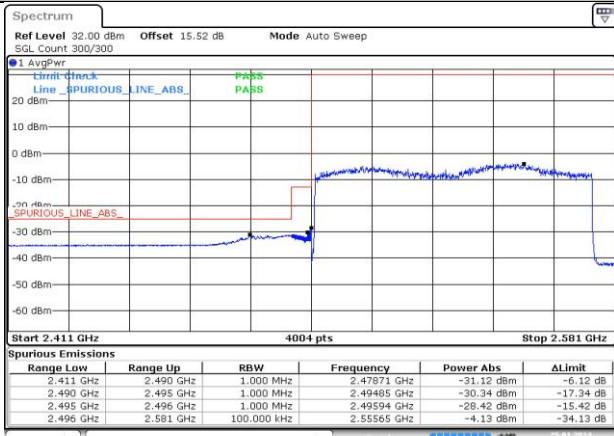

Channel Power:

n41A / 30KHz / 70MHz

n41A / 30KHz / 80MHz

LCH / DFT-Pi2BPSK Edge_1RB_Left

Date: 25.JAN.2024 20:16:37

HCH / DFT-Pi2BPSK Edge_1RB_Right

Date: 25.JAN.2024 20:16:33

LCH / DFT-Pi2BPSK / Outer_Full

Date: 25.JAN.2024 20:17:00

HCH / DFT-Pi2BPSK / Outer_Full

Date: 25.JAN.2024 20:18:57

LCH / DFT-QPSK Edge_1RB_Left

Date: 25.JAN.2024 20:17:33

HCH / DFT-QPSK Edge_1RB_Right

Date: 25.JAN.2024 20:19:36