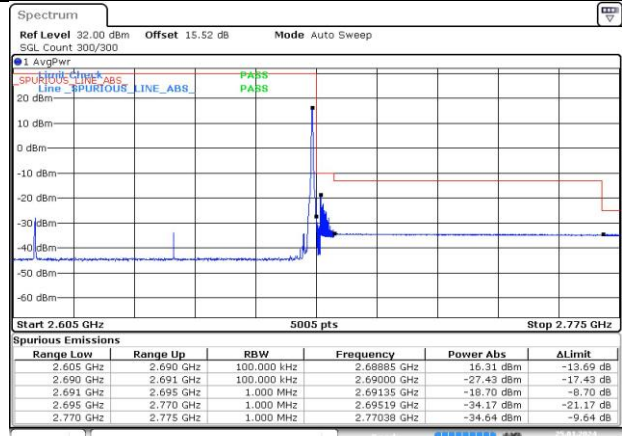

Channel Power:

n41A / 30KHz / 70MHz

n41A / 30KHz / 80MHz

LCH / DFT-Pi2BPSK Edge_1RB_Left

Date: 25.JAN.2024 20:16:37

HCH / DFT-Pi2BPSK Edge_1RB_Right

Date: 25.JAN.2024 20:16:33

LCH / DFT-Pi2BPSK / Outer_Full

Date: 25.JAN.2024 20:17:00

HCH / DFT-Pi2BPSK / Outer_Full

Date: 25.JAN.2024 20:18:57

LCH / DFT-QPSK Edge_1RB_Left

Date: 25.JAN.2024 20:17:33

HCH / DFT-QPSK Edge_1RB_Right

Date: 25.JAN.2024 20:19:36