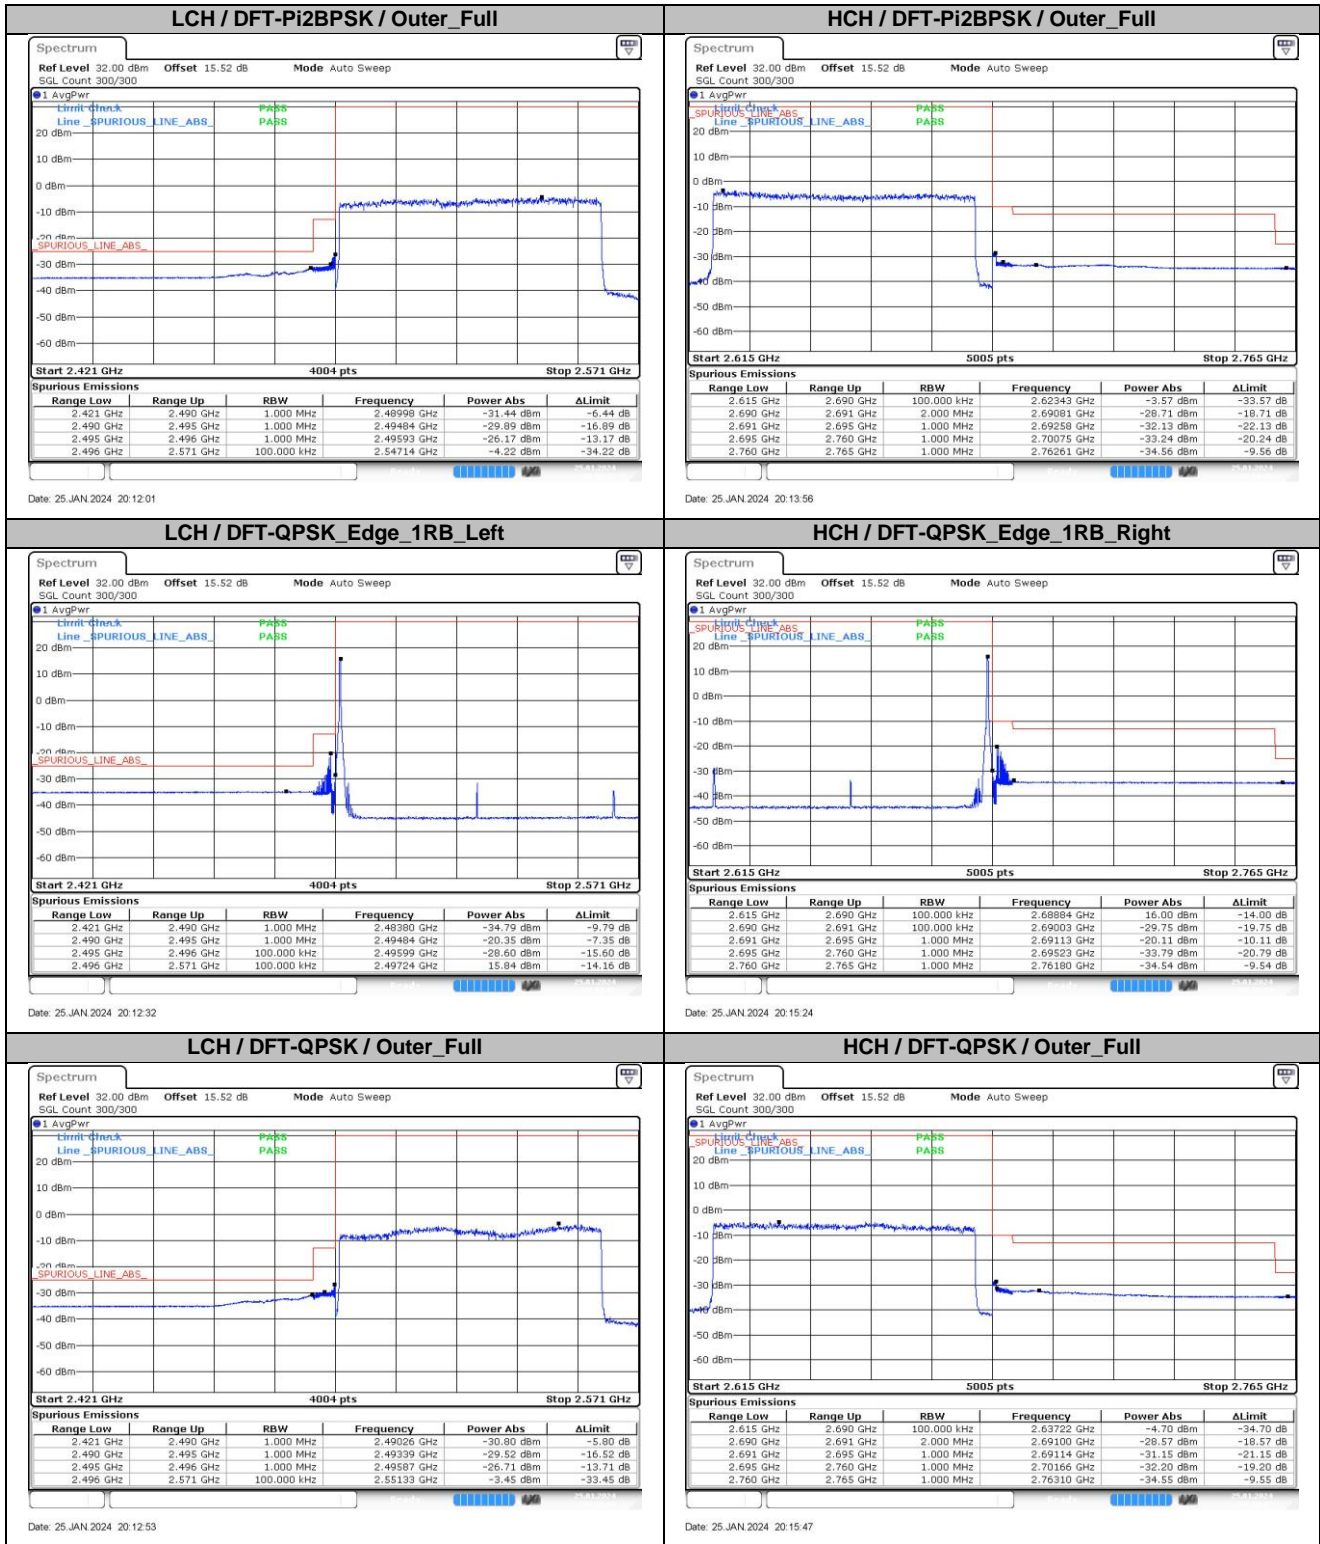

Channel Power:

n41A / 30KHz / 70MHz

n41A / 30KHz / 80MHz

LCH / DFT-Pi2BPSK Edge_1RB_Left

Date: 25.JAN.2024 20:16:37

HCH / DFT-Pi2BPSK Edge_1RB_Right

Date: 25.JAN.2024 20:16:33

LCH / DFT-Pi2BPSK / Outer_Full

Date: 25.JAN.2024 20:17:00

HCH / DFT-Pi2BPSK / Outer_Full

Date: 25.JAN.2024 20:18:57

LCH / DFT-QPSK Edge_1RB_Left

Date: 25.JAN.2024 20:17:33

HCH / DFT-QPSK Edge_1RB_Right

Date: 25.JAN.2024 20:19:36