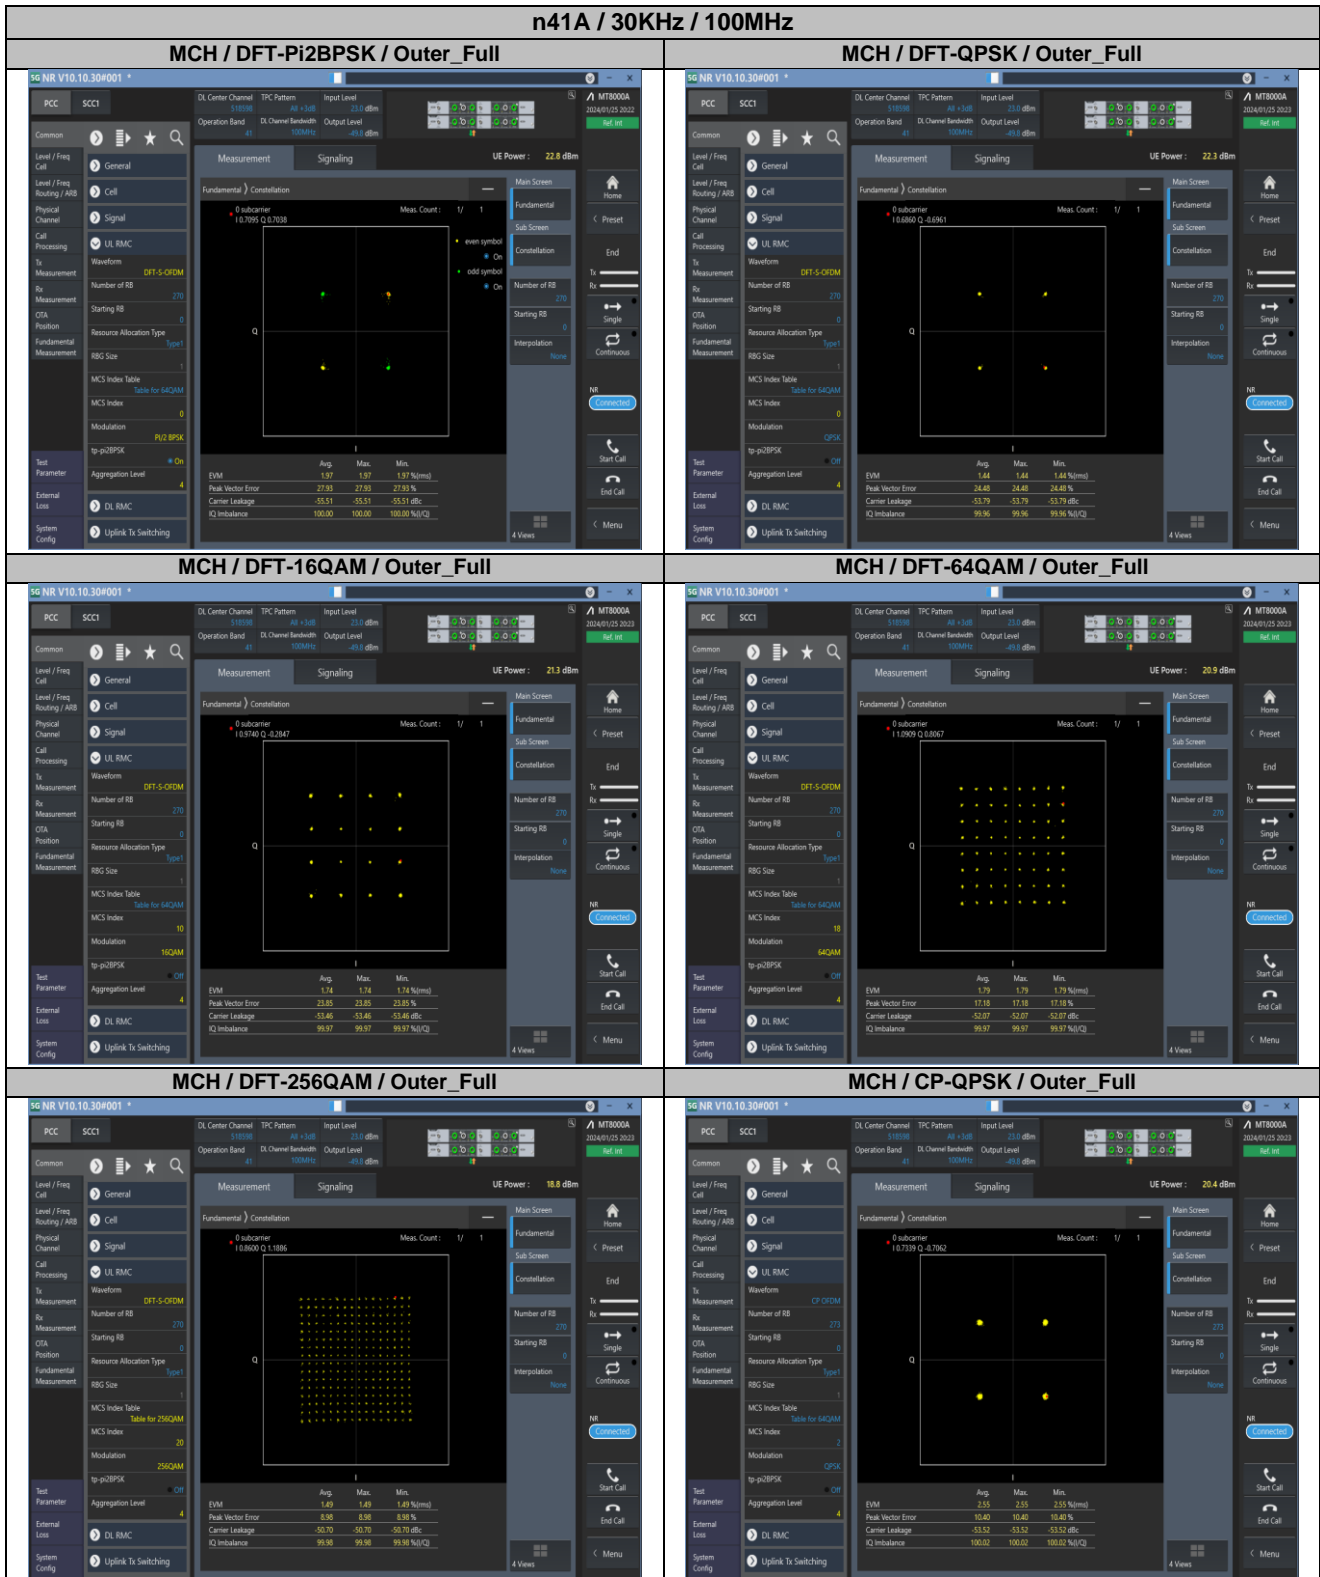

3. Modulation Characteristics

3.1. Test Plots