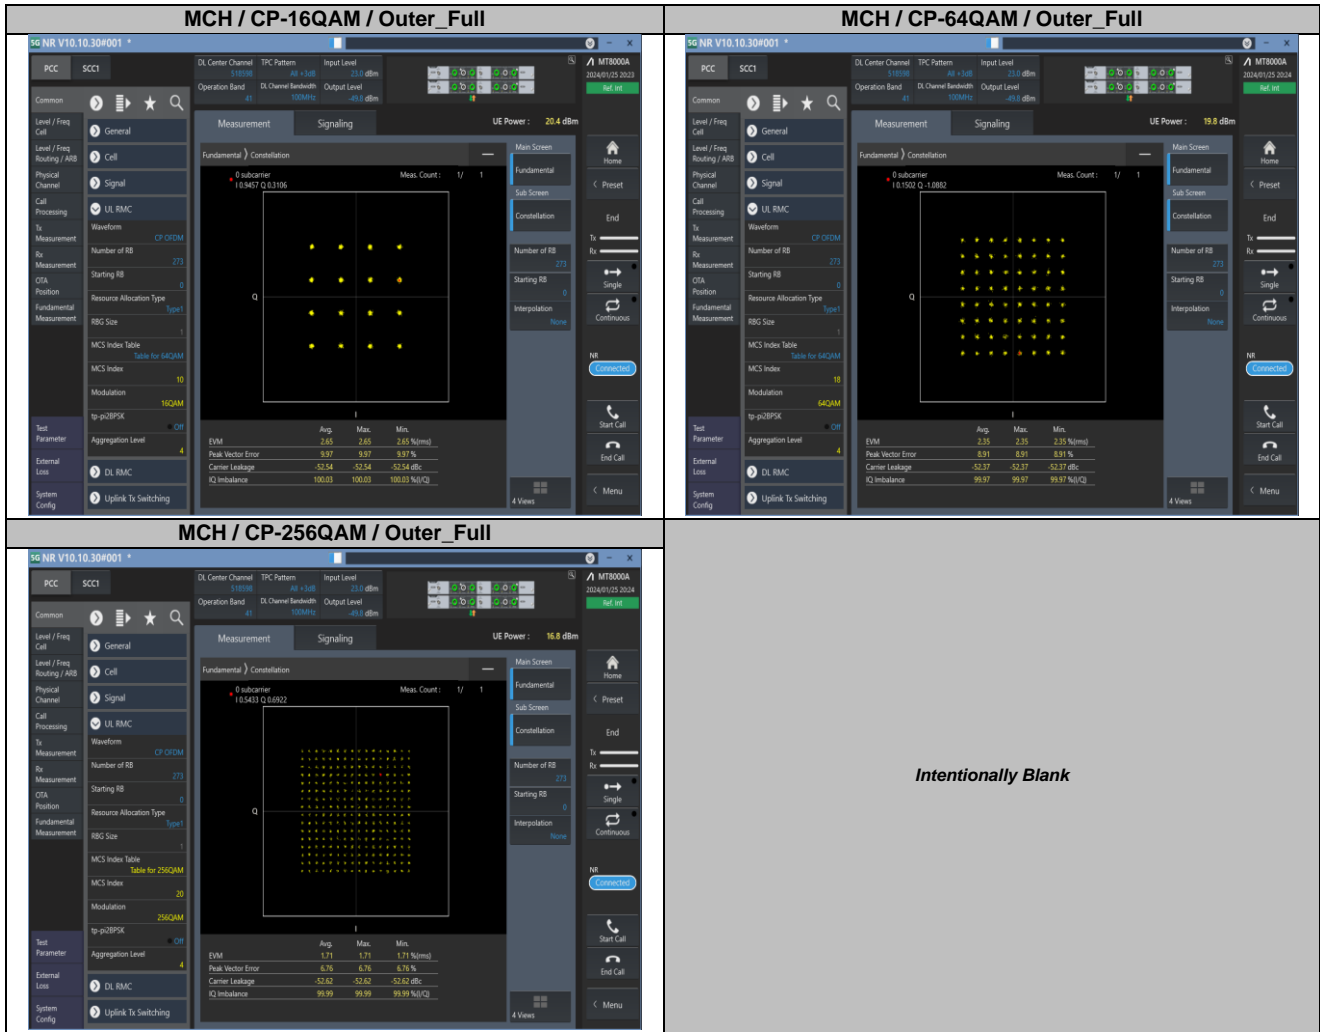

4. 99% Occupied Bandwidth & 26dB Emission Bandwidth

4.1. Test Results

SCS	Bandwidth	Modulation	RB Config	99% Occupied Bandwidth (MHz)	26dB Emission Bandwidth (MHz)	Verdict
30KHz	10MHz	DFT-Pi2BPSK	Outer_Full	8.61	9.76	Pass
30KHz	10MHz	DFT-QPSK	Outer_Full	8.59	9.90	Pass
30KHz	10MHz	CP-QPSK	Outer_Full	8.59	9.88	Pass
30KHz	10MHz	CP-16QAM	Outer_Full	8.57	10.02	Pass
30KHz	10MHz	CP-64QAM	Outer_Full	8.61	10.08	Pass
30KHz	10MHz	CP-256QAM	Outer_Full	8.59	9.90	Pass
30KHz	15MHz	DFT-Pi2BPSK	Outer_Full	12.86	14.58	Pass
30KHz	15MHz	DFT-QPSK	Outer_Full	12.92	14.34	Pass
30KHz	15MHz	CP-QPSK	Outer_Full	13.64	15.21	Pass
30KHz	15MHz	CP-16QAM	Outer_Full	13.64	15.09	Pass
30KHz	15MHz	CP-64QAM	Outer_Full	13.64	15.39	Pass
30KHz	15MHz	CP-256QAM	Outer_Full	13.58	15.12	Pass
30KHz	20MHz	DFT-Pi2BPSK	Outer_Full	17.90	19.24	Pass
30KHz	20MHz	DFT-QPSK	Outer_Full	17.86	19.96	Pass
30KHz	20MHz	CP-QPSK	Outer_Full	18.22	20.08	Pass
30KHz	20MHz	CP-16QAM	Outer_Full	18.26	19.84	Pass
30KHz	20MHz	CP-64QAM	Outer_Full	18.22	20.16	Pass
30KHz	20MHz	CP-256QAM	Outer_Full	18.26	20.12	Pass
30KHz	30MHz	DFT-Pi2BPSK	Outer_Full	26.79	28.44	Pass
30KHz	30MHz	DFT-QPSK	Outer_Full	26.85	28.98	Pass
30KHz	30MHz	CP-QPSK	Outer_Full	27.87	29.70	Pass