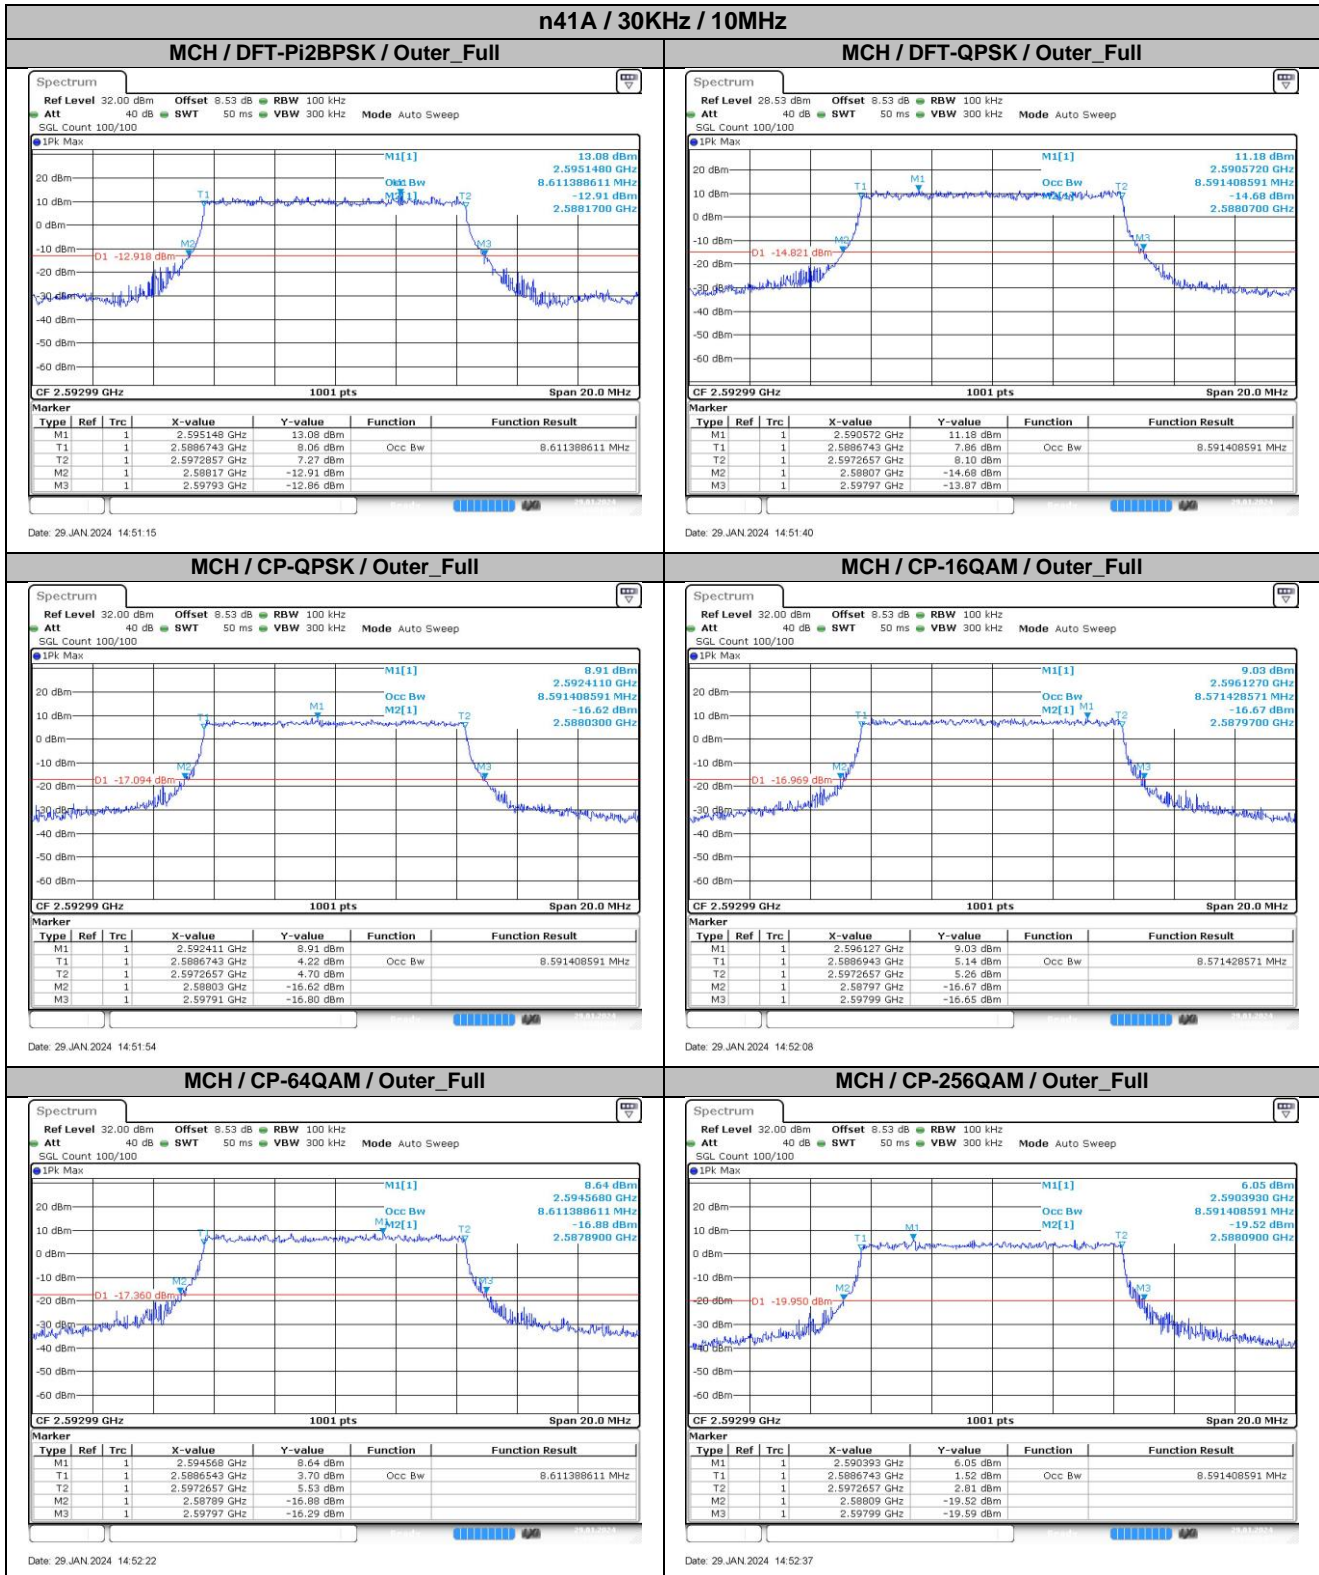

2. Peak-to-Average Ratio

2.1. Test Results

SCS	Bandwidth	Channel	Modulation	Result (dB)		Limit (dB)	Verdict
				DFT-Pi2BPSK	DFT-QPSK		
30KHz	100MHz	LCH	Outer_Full	8.72	8.03	13.00	Pass
30KHz	100MHz	MCH	Outer_Full	9.03	9.06	13.00	Pass
30KHz	100MHz	HCH	Outer_Full	9.47	8.31	13.00	Pass

2.2. Test Plots

3. Modulation Characteristics

3.1. Test Plots

4. 99% Occupied Bandwidth & 26dB Emission Bandwidth

4.1. Test Results

SCS	Bandwidth	Modulation	RB Config	99% Occupied Bandwidth (MHz)	26dB Emission Bandwidth (MHz)	Verdict
30KHz	10MHz	DFT-Pi2BPSK	Outer_Full	8.61	9.76	Pass
30KHz	10MHz	DFT-QPSK	Outer_Full	8.59	9.90	Pass
30KHz	10MHz	CP-QPSK	Outer_Full	8.59	9.88	Pass
30KHz	10MHz	CP-16QAM	Outer_Full	8.57	10.02	Pass
30KHz	10MHz	CP-64QAM	Outer_Full	8.61	10.08	Pass
30KHz	10MHz	CP-256QAM	Outer_Full	8.59	9.90	Pass
30KHz	15MHz	DFT-Pi2BPSK	Outer_Full	12.86	14.58	Pass
30KHz	15MHz	DFT-QPSK	Outer_Full	12.92	14.34	Pass
30KHz	15MHz	CP-QPSK	Outer_Full	13.64	15.21	Pass
30KHz	15MHz	CP-16QAM	Outer_Full	13.64	15.09	Pass
30KHz	15MHz	CP-64QAM	Outer_Full	13.64	15.39	Pass
30KHz	15MHz	CP-256QAM	Outer_Full	13.58	15.12	Pass
30KHz	20MHz	DFT-Pi2BPSK	Outer_Full	17.90	19.24	Pass
30KHz	20MHz	DFT-QPSK	Outer_Full	17.86	19.96	Pass
30KHz	20MHz	CP-QPSK	Outer_Full	18.22	20.08	Pass
30KHz	20MHz	CP-16QAM	Outer_Full	18.26	19.84	Pass
30KHz	20MHz	CP-64QAM	Outer_Full	18.22	20.16	Pass
30KHz	20MHz	CP-256QAM	Outer_Full	18.26	20.12	Pass
30KHz	30MHz	DFT-Pi2BPSK	Outer_Full	26.79	28.44	Pass
30KHz	30MHz	DFT-QPSK	Outer_Full	26.85	28.98	Pass
30KHz	30MHz	CP-QPSK	Outer_Full	27.87	29.70	Pass

4.2. Test Plots

5. Conducted Band Edges

5.1. Test Plots

5.1.1. Bandwidth:10MHz