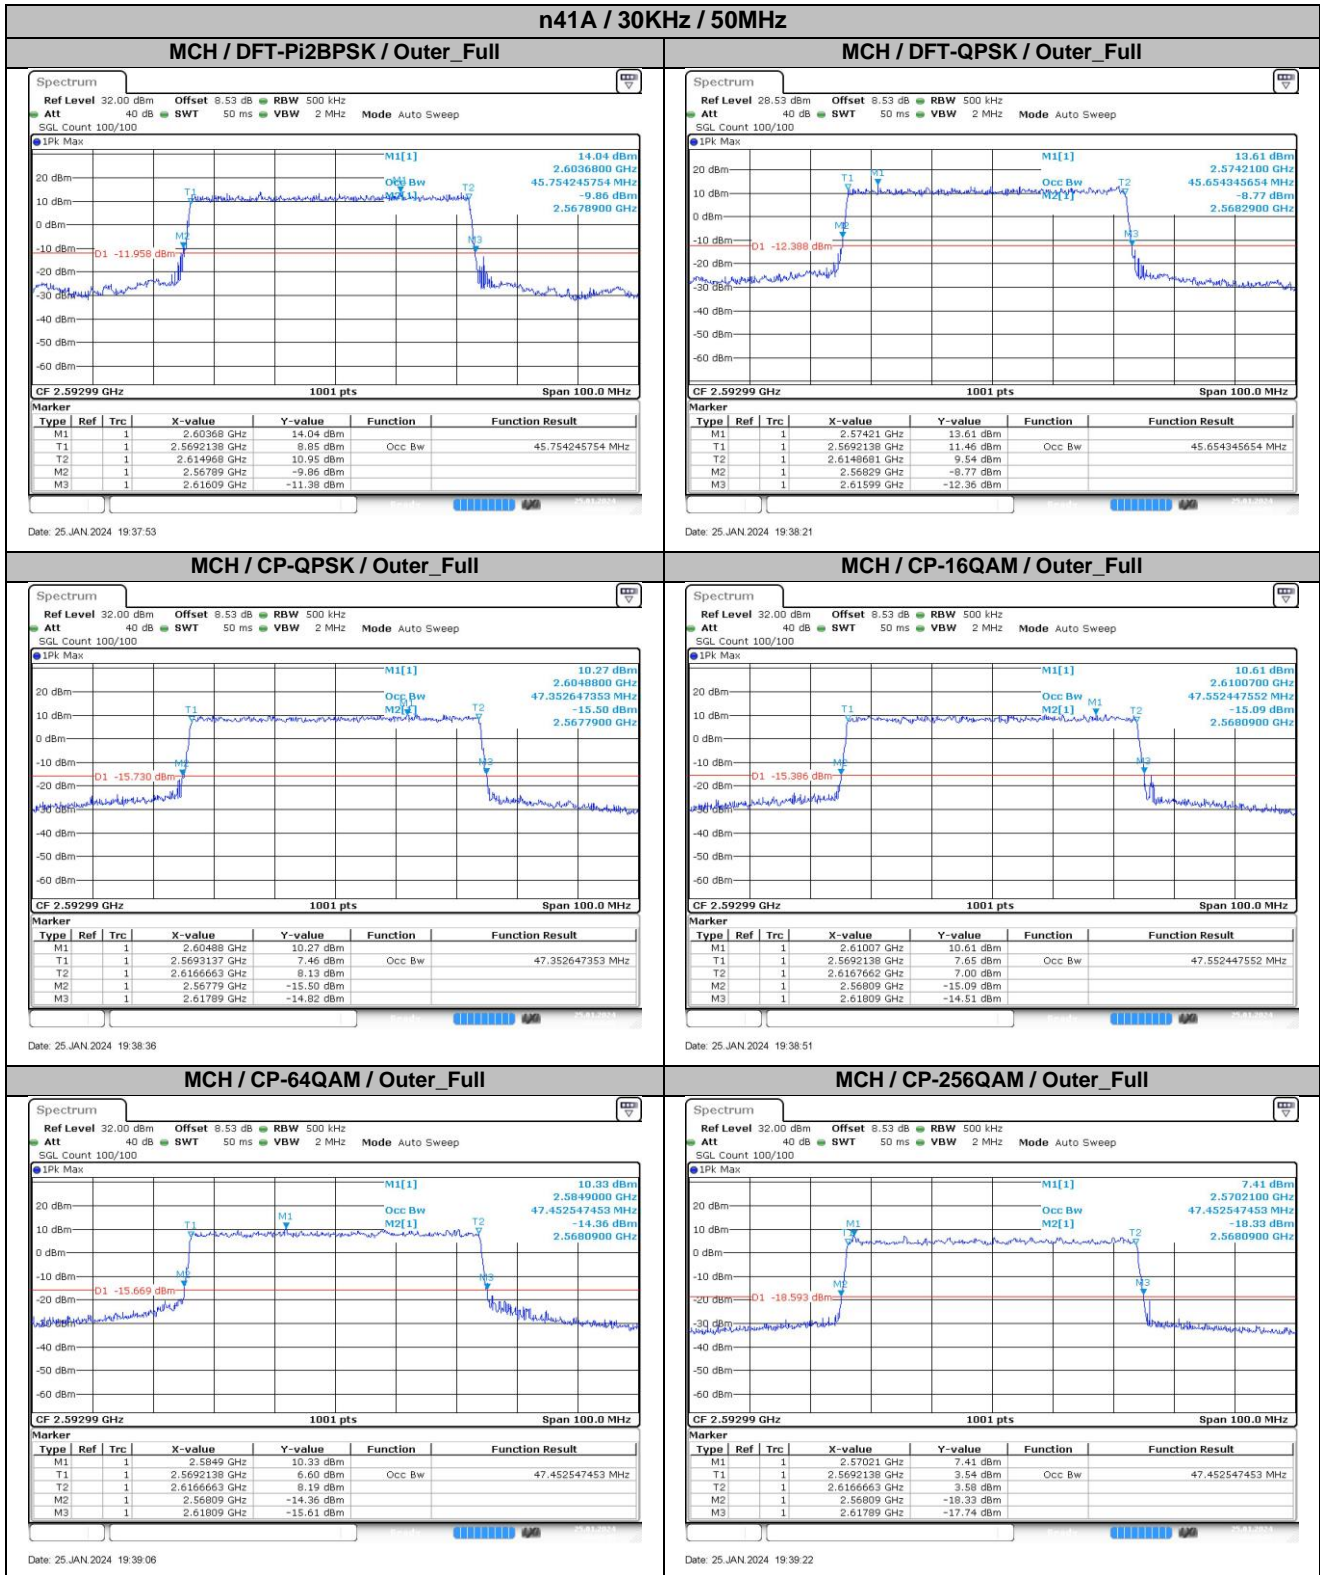

**Appendix
for
n41A
(2496-2690)**

Catalogue

1.	EFFECTIVE ISOTROPIC RADIATED POWER	3
1.1.	TEST RESULTS @ ANT1 (ANTENNA GAIN=-3.00DBI).....	3
2.	PEAK-TO-AVERAGE RATIO	7
2.1.	TEST RESULTS	7
2.2.	TEST PLOTS.....	7
3.	MODULATION CHARACTERISTICS	8
3.1.	TEST PLOTS.....	8
4.	99% OCCUPIED BANDWIDTH & 26DB EMISSION BANDWIDTH	9
4.1.	TEST RESULTS	9
4.2.	TEST PLOTS.....	11
5.	CONDUCTED BAND EDGES	22
5.1.	TEST PLOTS.....	22
6.	CONDUCTED SPURIOUS EMISSION	37
6.1.	TEST PLOTS.....	37
7.	FREQUENCY STABILITY	48
7.1.	TEST RESULTS	48

4.2. Test Plots

5. Conducted Band Edges

5.1. Test Plots

5.1.1. Bandwidth:10MHz