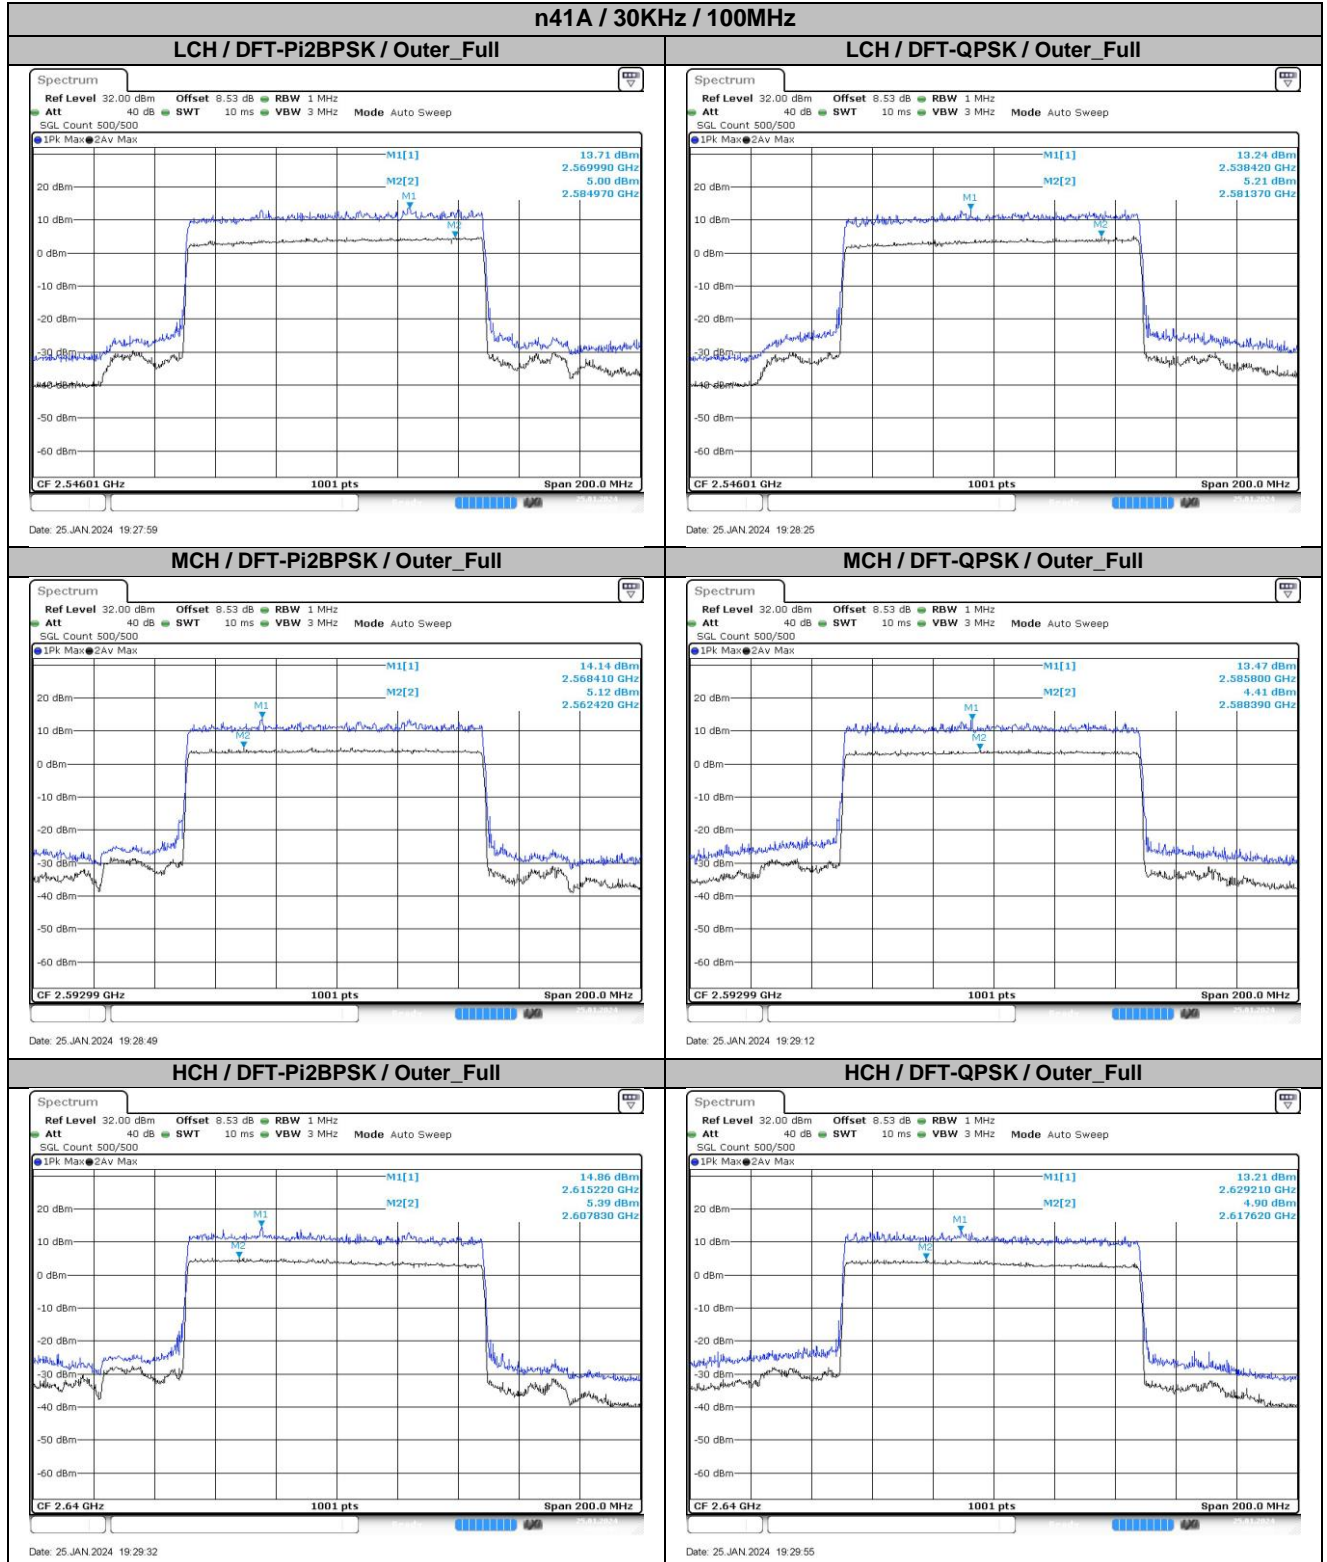

2. Peak-to-Average Ratio

2.1. Test Results

SCS	Bandwidth	Channel	Modulation	Result (dB)		Limit (dB)	Verdict
				DFT-Pi2BPSK	DFT-QPSK		
30KHz	100MHz	LCH	Outer_Full	8.72	8.03	13.00	Pass
30KHz	100MHz	MCH	Outer_Full	9.03	9.06	13.00	Pass
30KHz	100MHz	HCH	Outer_Full	9.47	8.31	13.00	Pass

2.2. Test Plots