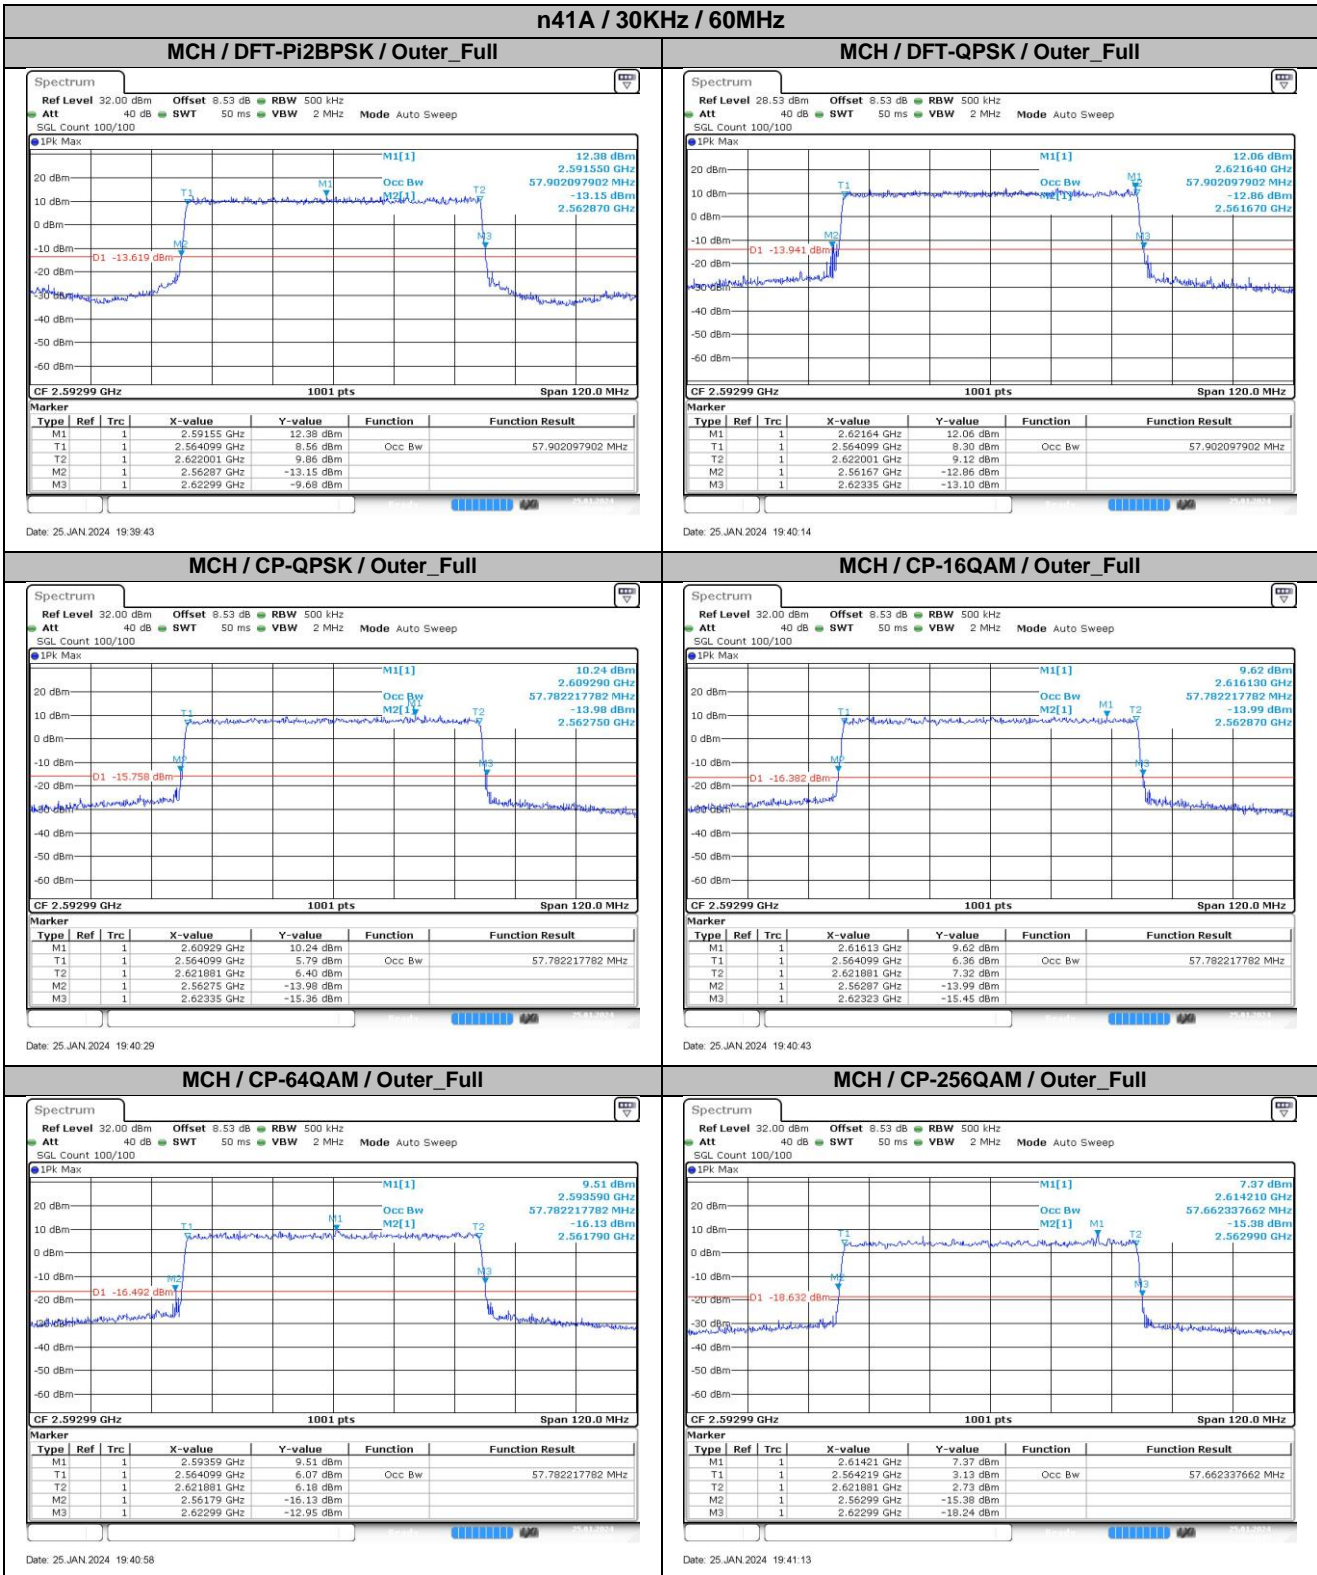

**Appendix
for
n41A
(2496-2690)**

Catalogue

1.	EFFECTIVE ISOTROPIC RADIATED POWER	3
1.1.	TEST RESULTS @ ANT1 (ANTENNA GAIN=-3.00DBI).....	3
2.	PEAK-TO-AVERAGE RATIO	7
2.1.	TEST RESULTS	7
2.2.	TEST PLOTS.....	7
3.	MODULATION CHARACTERISTICS	8
3.1.	TEST PLOTS.....	8
4.	99% OCCUPIED BANDWIDTH & 26DB EMISSION BANDWIDTH	9
4.1.	TEST RESULTS	9
4.2.	TEST PLOTS.....	11
5.	CONDUCTED BAND EDGES	22
5.1.	TEST PLOTS.....	22
6.	CONDUCTED SPURIOUS EMISSION	37
6.1.	TEST PLOTS.....	37
7.	FREQUENCY STABILITY	48
7.1.	TEST RESULTS	48

4.2. Test Plots

5. Conducted Band Edges

5.1. Test Plots

5.1.1. Bandwidth:10MHz