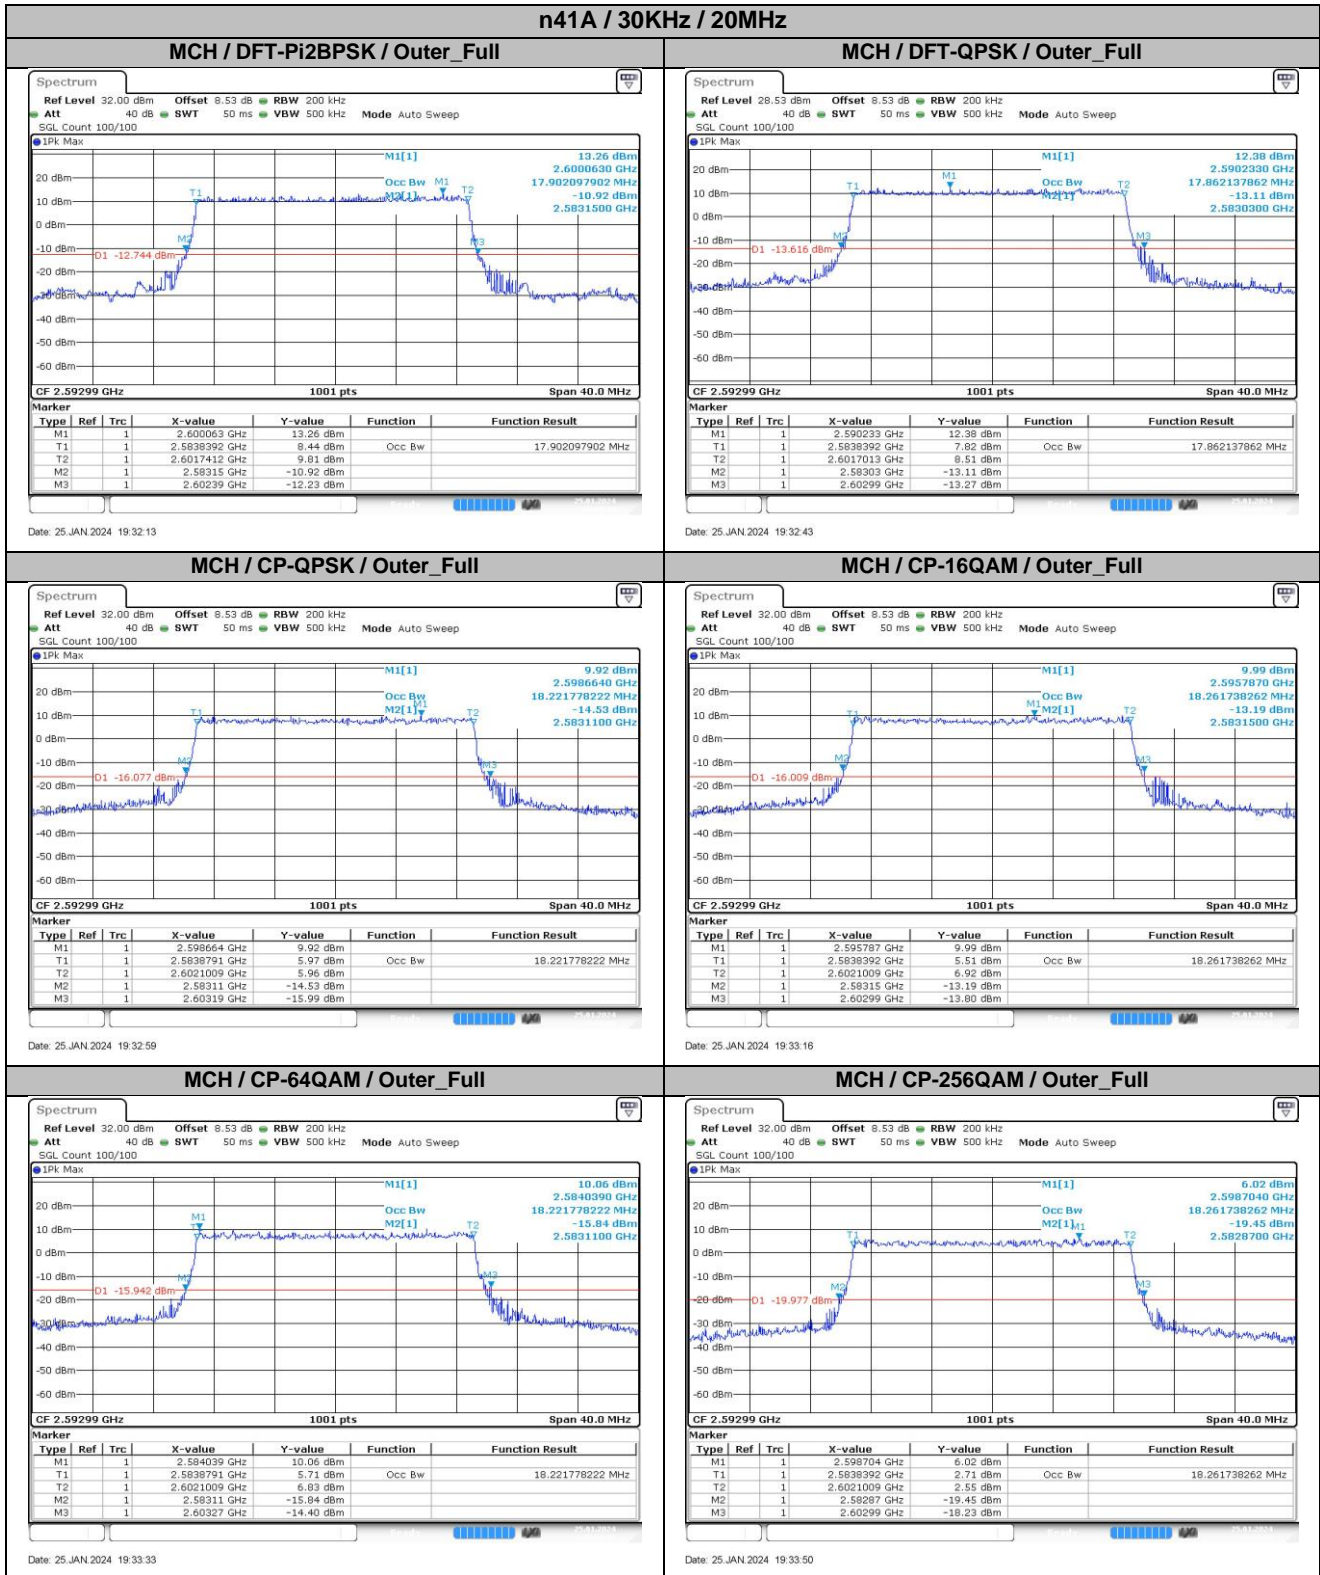

2. Peak-to-Average Ratio

2.1. Test Results

SCS	Bandwidth	Channel	Modulation	Result (dB)		Limit (dB)	Verdict
				DFT-Pi2BPSK	DFT-QPSK		
30KHz	100MHz	LCH	Outer_Full	8.72	8.03	13.00	Pass
30KHz	100MHz	MCH	Outer_Full	9.03	9.06	13.00	Pass
30KHz	100MHz	HCH	Outer_Full	9.47	8.31	13.00	Pass

2.2. Test Plots

3. Modulation Characteristics

3.1. Test Plots

4. 99% Occupied Bandwidth & 26dB Emission Bandwidth

4.1. Test Results

SCS	Bandwidth	Modulation	RB Config	99% Occupied Bandwidth (MHz)	26dB Emission Bandwidth (MHz)	Verdict
30KHz	10MHz	DFT-Pi2BPSK	Outer_Full	8.61	9.76	Pass
30KHz	10MHz	DFT-QPSK	Outer_Full	8.59	9.90	Pass
30KHz	10MHz	CP-QPSK	Outer_Full	8.59	9.88	Pass
30KHz	10MHz	CP-16QAM	Outer_Full	8.57	10.02	Pass
30KHz	10MHz	CP-64QAM	Outer_Full	8.61	10.08	Pass
30KHz	10MHz	CP-256QAM	Outer_Full	8.59	9.90	Pass
30KHz	15MHz	DFT-Pi2BPSK	Outer_Full	12.86	14.58	Pass
30KHz	15MHz	DFT-QPSK	Outer_Full	12.92	14.34	Pass
30KHz	15MHz	CP-QPSK	Outer_Full	13.64	15.21	Pass
30KHz	15MHz	CP-16QAM	Outer_Full	13.64	15.09	Pass
30KHz	15MHz	CP-64QAM	Outer_Full	13.64	15.39	Pass
30KHz	15MHz	CP-256QAM	Outer_Full	13.58	15.12	Pass
30KHz	20MHz	DFT-Pi2BPSK	Outer_Full	17.90	19.24	Pass
30KHz	20MHz	DFT-QPSK	Outer_Full	17.86	19.96	Pass
30KHz	20MHz	CP-QPSK	Outer_Full	18.22	20.08	Pass
30KHz	20MHz	CP-16QAM	Outer_Full	18.26	19.84	Pass
30KHz	20MHz	CP-64QAM	Outer_Full	18.22	20.16	Pass
30KHz	20MHz	CP-256QAM	Outer_Full	18.26	20.12	Pass
30KHz	30MHz	DFT-Pi2BPSK	Outer_Full	26.79	28.44	Pass
30KHz	30MHz	DFT-QPSK	Outer_Full	26.85	28.98	Pass
30KHz	30MHz	CP-QPSK	Outer_Full	27.87	29.70	Pass

4.2. Test Plots

5. Conducted Band Edges

5.1. Test Plots

5.1.1. Bandwidth:10MHz