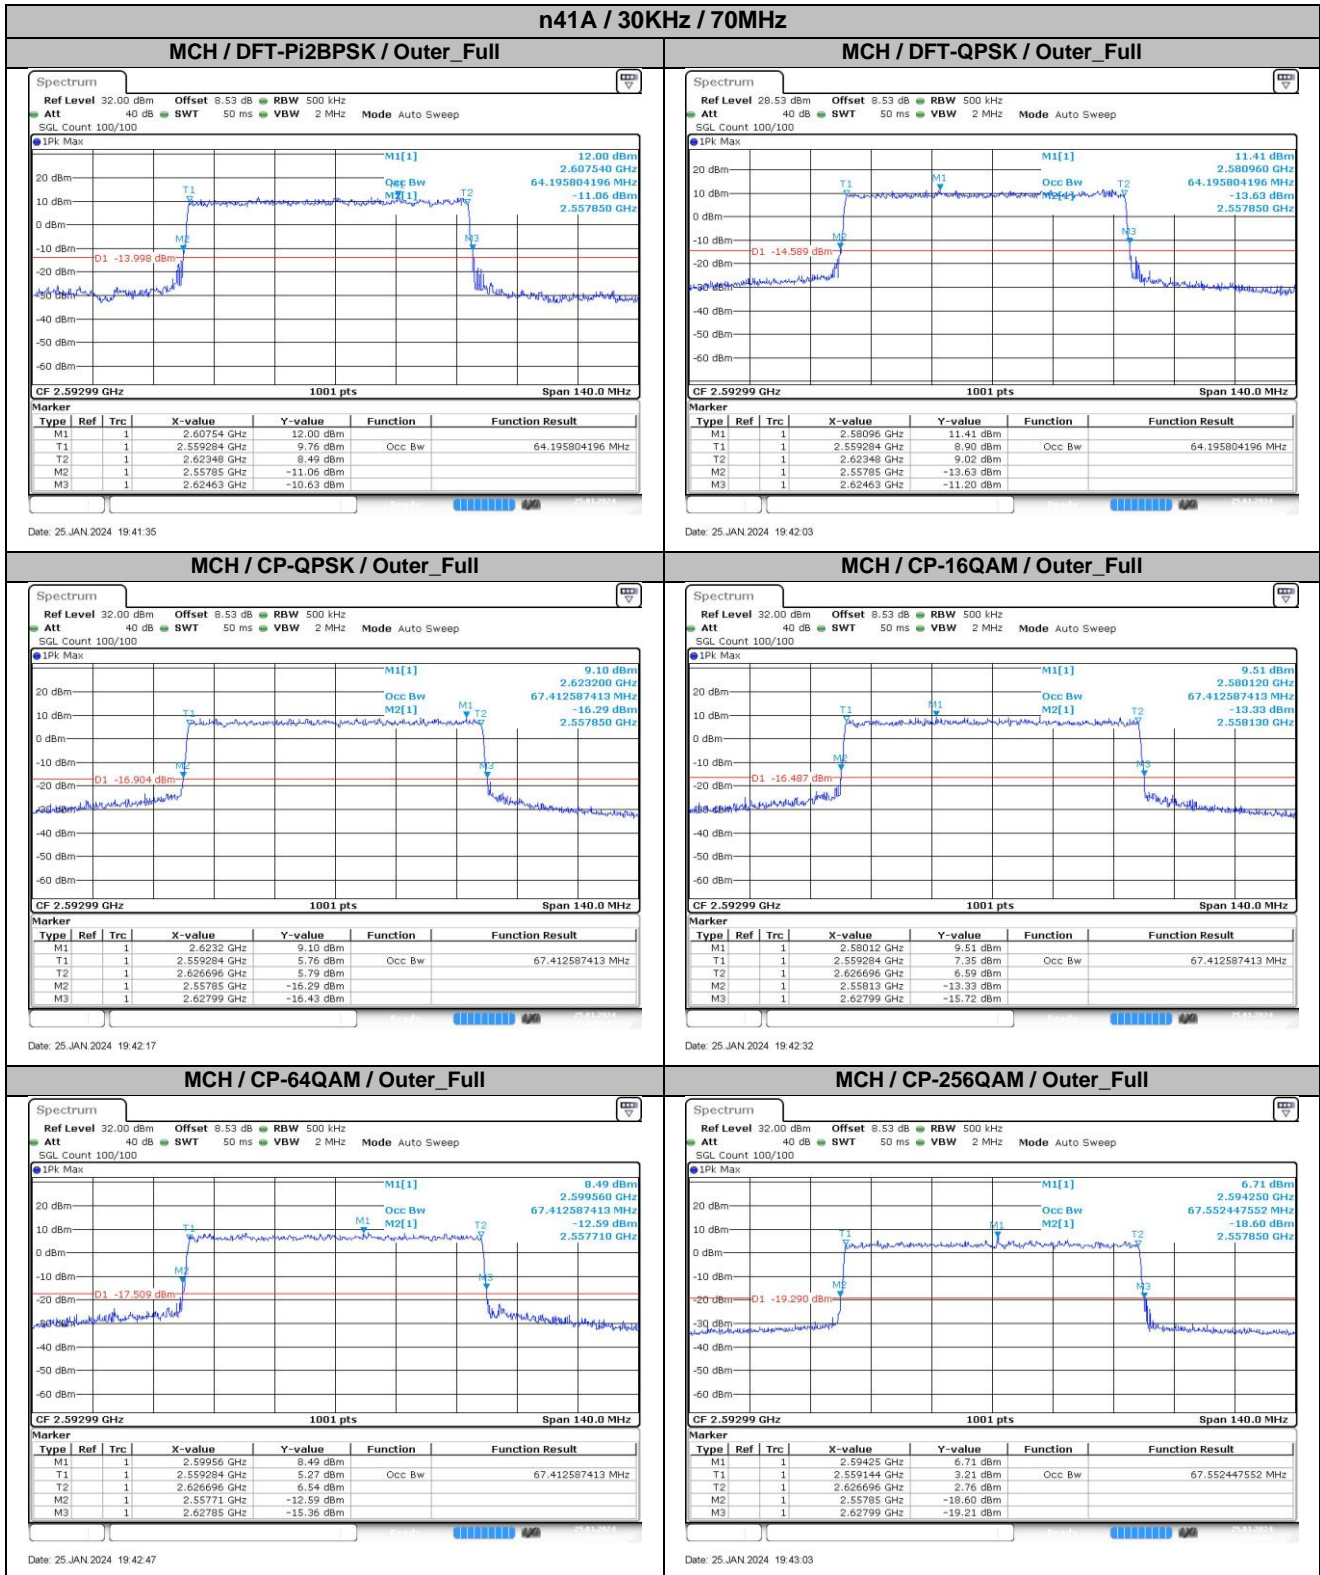

**Appendix
for
n41A
(2496-2690)**

Catalogue

1.	EFFECTIVE ISOTROPIC RADIATED POWER	3
1.1.	TEST RESULTS @ ANT1 (ANTENNA GAIN=-3.00DBI).....	3
2.	PEAK-TO-AVERAGE RATIO	7
2.1.	TEST RESULTS	7
2.2.	TEST PLOTS.....	7
3.	MODULATION CHARACTERISTICS	8
3.1.	TEST PLOTS.....	8
4.	99% OCCUPIED BANDWIDTH & 26DB EMISSION BANDWIDTH	9
4.1.	TEST RESULTS	9
4.2.	TEST PLOTS.....	11
5.	CONDUCTED BAND EDGES	22
5.1.	TEST PLOTS.....	22
6.	CONDUCTED SPURIOUS EMISSION	37
6.1.	TEST PLOTS.....	37
7.	FREQUENCY STABILITY	48
7.1.	TEST RESULTS	48

4.2. Test Plots

5. Conducted Band Edges

5.1. Test Plots

5.1.1. Bandwidth:10MHz