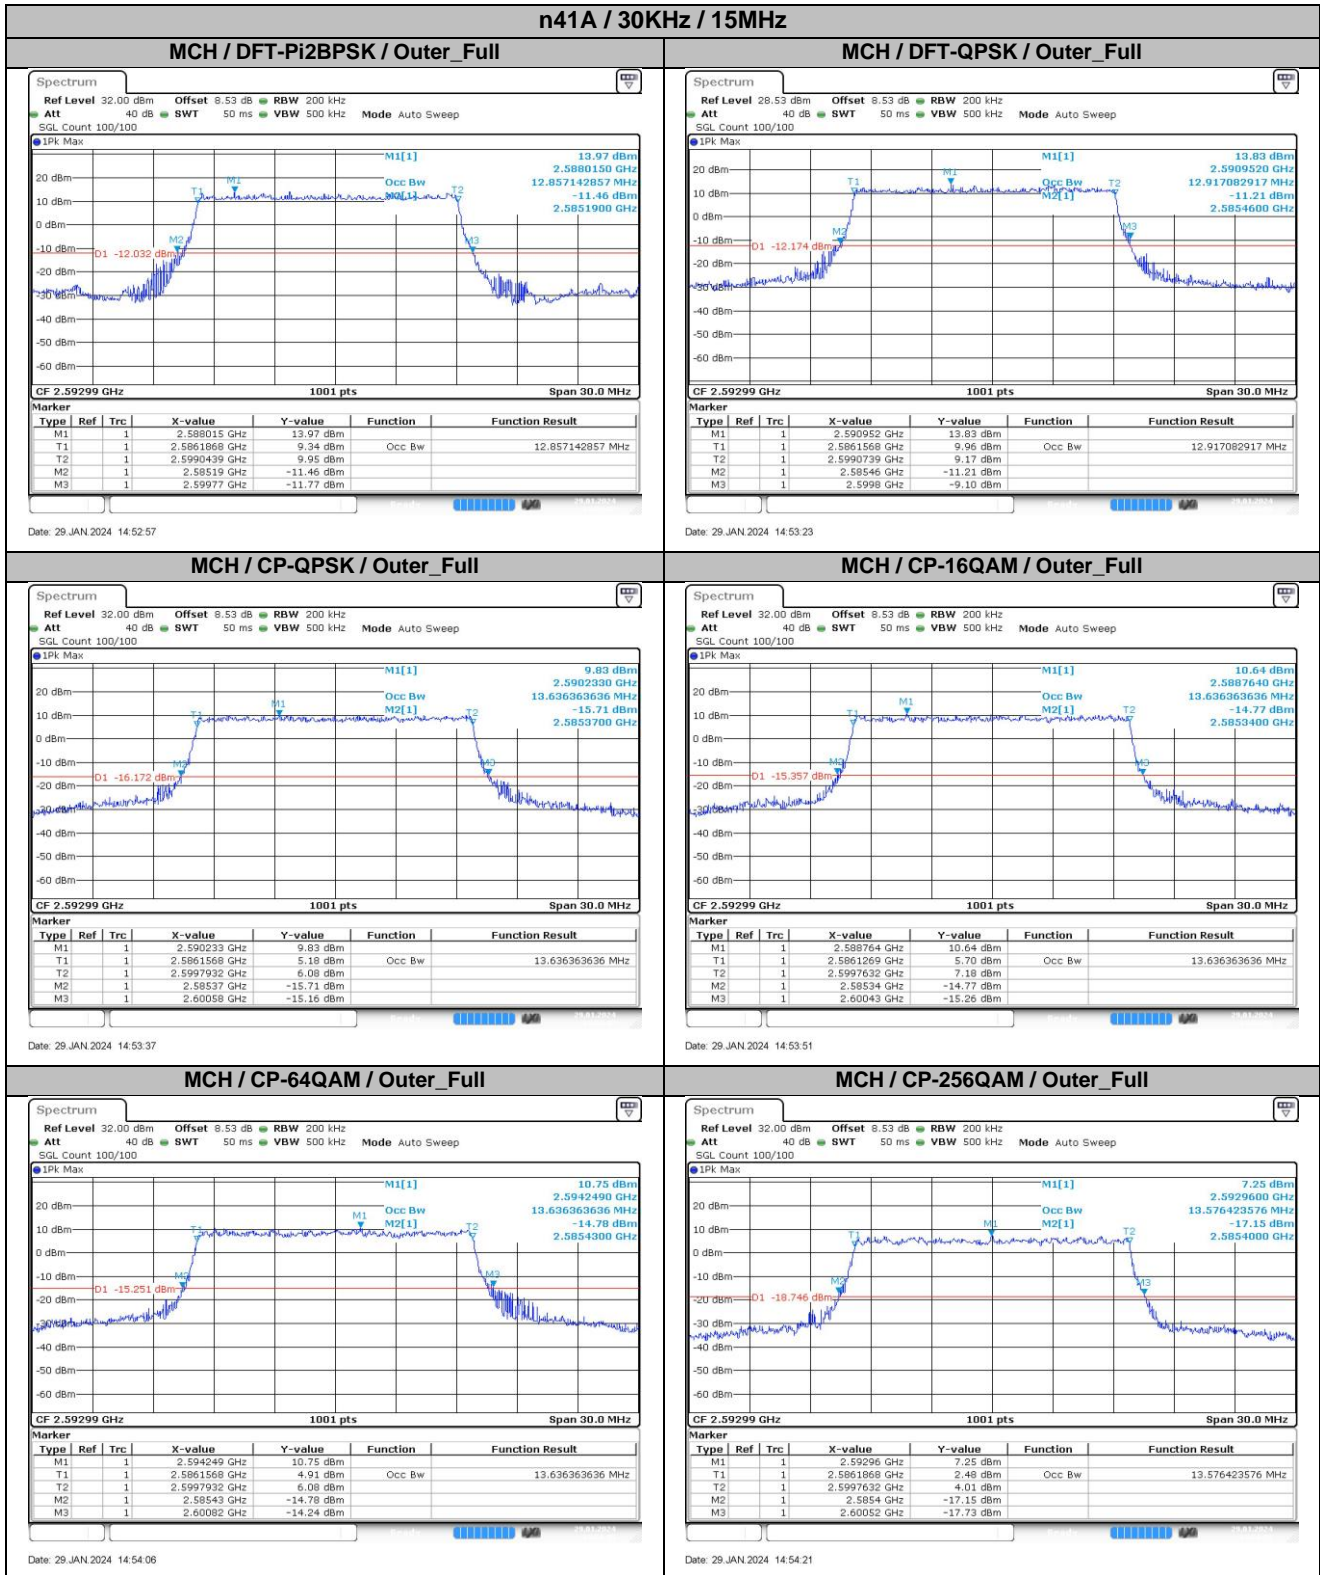

2. Peak-to-Average Ratio

2.1. Test Results

SCS	Bandwidth	Channel	Modulation	Result (dB)		Limit (dB)	Verdict
				DFT-Pi2BPSK	DFT-QPSK		
30KHz	100MHz	LCH	Outer_Full	8.72	8.03	13.00	Pass
30KHz	100MHz	MCH	Outer_Full	9.03	9.06	13.00	Pass
30KHz	100MHz	HCH	Outer_Full	9.47	8.31	13.00	Pass

2.2. Test Plots

3. Modulation Characteristics

3.1. Test Plots

4. 99% Occupied Bandwidth & 26dB Emission Bandwidth

4.1. Test Results

SCS	Bandwidth	Modulation	RB Config	99% Occupied Bandwidth (MHz)	26dB Emission Bandwidth (MHz)	Verdict
30KHz	10MHz	DFT-Pi2BPSK	Outer_Full	8.61	9.76	Pass
30KHz	10MHz	DFT-QPSK	Outer_Full	8.59	9.90	Pass
30KHz	10MHz	CP-QPSK	Outer_Full	8.59	9.88	Pass
30KHz	10MHz	CP-16QAM	Outer_Full	8.57	10.02	Pass
30KHz	10MHz	CP-64QAM	Outer_Full	8.61	10.08	Pass
30KHz	10MHz	CP-256QAM	Outer_Full	8.59	9.90	Pass
30KHz	15MHz	DFT-Pi2BPSK	Outer_Full	12.86	14.58	Pass
30KHz	15MHz	DFT-QPSK	Outer_Full	12.92	14.34	Pass
30KHz	15MHz	CP-QPSK	Outer_Full	13.64	15.21	Pass
30KHz	15MHz	CP-16QAM	Outer_Full	13.64	15.09	Pass
30KHz	15MHz	CP-64QAM	Outer_Full	13.64	15.39	Pass
30KHz	15MHz	CP-256QAM	Outer_Full	13.58	15.12	Pass
30KHz	20MHz	DFT-Pi2BPSK	Outer_Full	17.90	19.24	Pass
30KHz	20MHz	DFT-QPSK	Outer_Full	17.86	19.96	Pass
30KHz	20MHz	CP-QPSK	Outer_Full	18.22	20.08	Pass
30KHz	20MHz	CP-16QAM	Outer_Full	18.26	19.84	Pass
30KHz	20MHz	CP-64QAM	Outer_Full	18.22	20.16	Pass
30KHz	20MHz	CP-256QAM	Outer_Full	18.26	20.12	Pass
30KHz	30MHz	DFT-Pi2BPSK	Outer_Full	26.79	28.44	Pass
30KHz	30MHz	DFT-QPSK	Outer_Full	26.85	28.98	Pass
30KHz	30MHz	CP-QPSK	Outer_Full	27.87	29.70	Pass

4.2. Test Plots

5. Conducted Band Edges

5.1. Test Plots

5.1.1. Bandwidth:10MHz