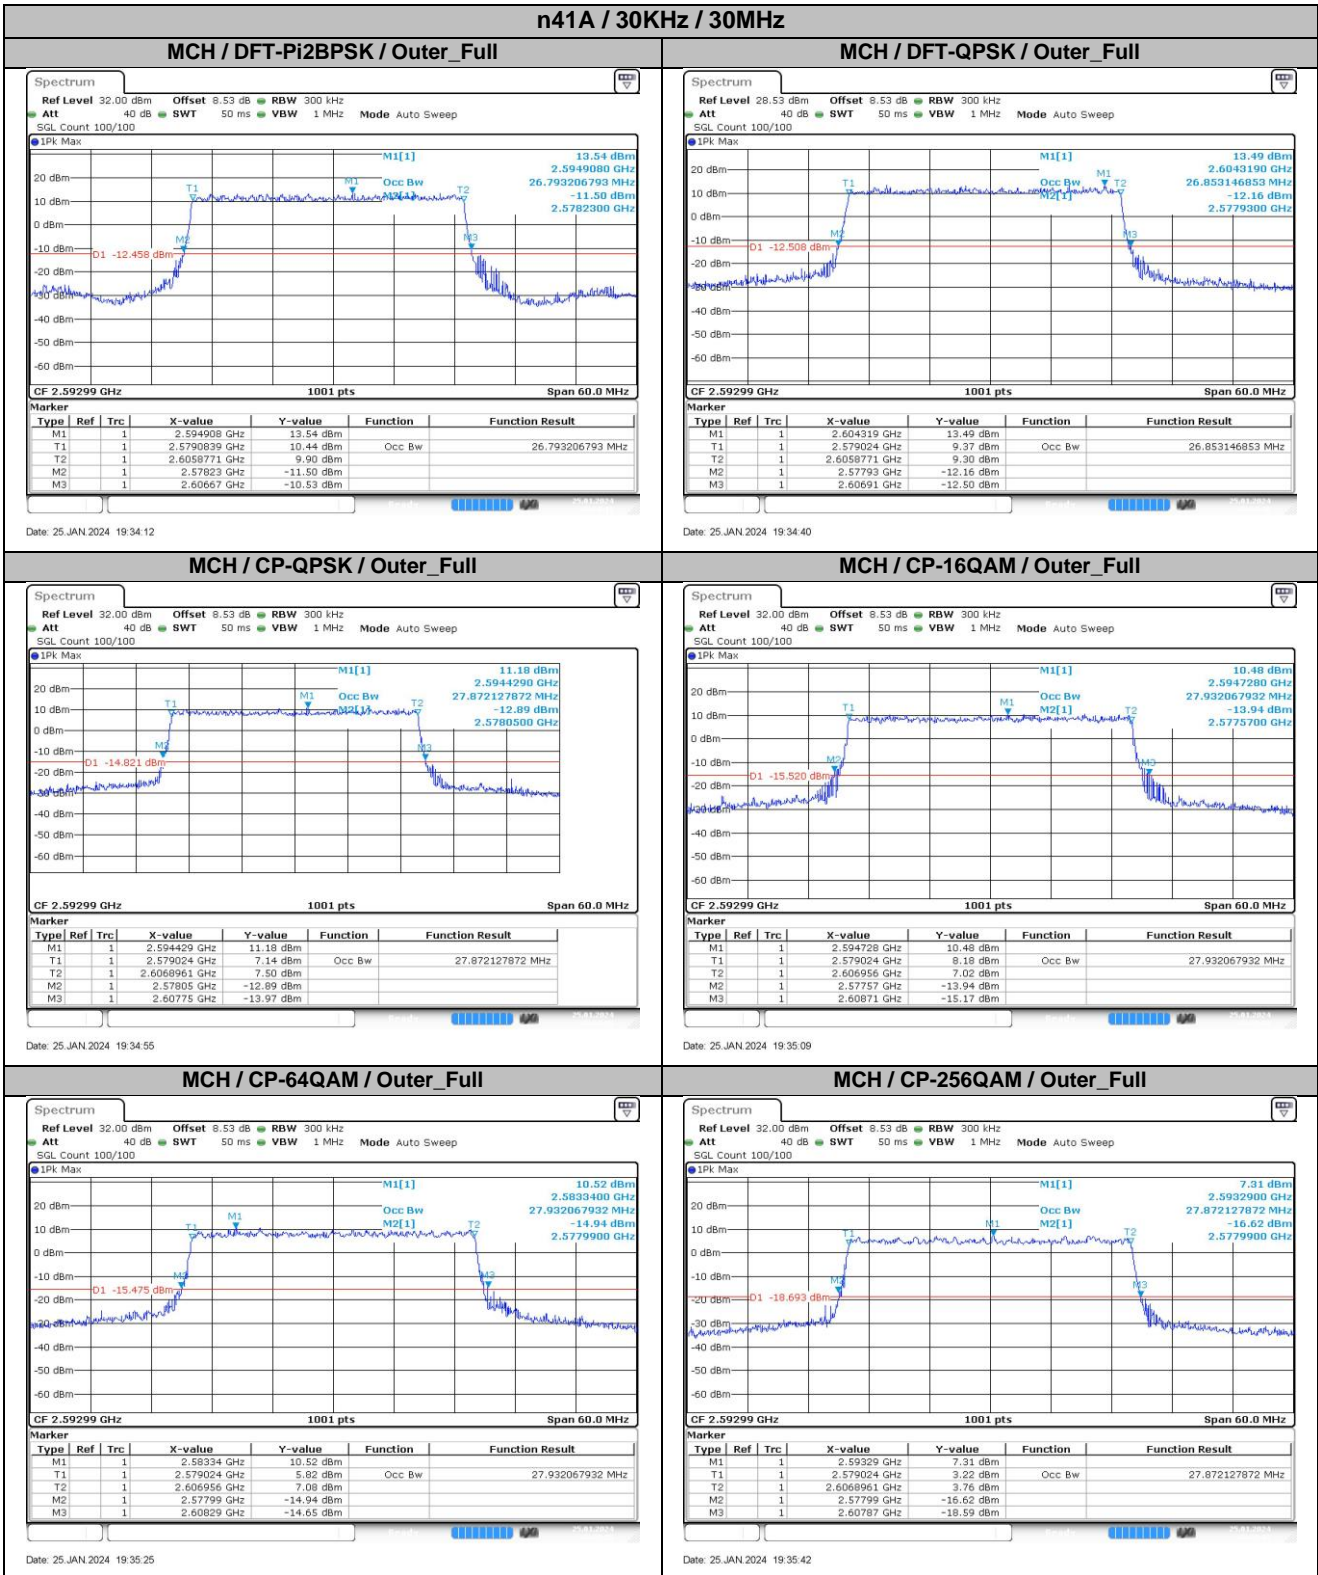

2. Peak-to-Average Ratio

2.1. Test Results

SCS	Bandwidth	Channel	Modulation	Result (dB)		Limit (dB)	Verdict
				DFT-Pi2BPSK	DFT-QPSK		
30KHz	100MHz	LCH	Outer_Full	8.72	8.03	13.00	Pass
30KHz	100MHz	MCH	Outer_Full	9.03	9.06	13.00	Pass
30KHz	100MHz	HCH	Outer_Full	9.47	8.31	13.00	Pass

2.2. Test Plots

3. Modulation Characteristics

3.1. Test Plots

4. 99% Occupied Bandwidth & 26dB Emission Bandwidth

4.1. Test Results

SCS	Bandwidth	Modulation	RB Config	99% Occupied Bandwidth (MHz)	26dB Emission Bandwidth (MHz)	Verdict
30KHz	10MHz	DFT-Pi2BPSK	Outer_Full	8.61	9.76	Pass
30KHz	10MHz	DFT-QPSK	Outer_Full	8.59	9.90	Pass
30KHz	10MHz	CP-QPSK	Outer_Full	8.59	9.88	Pass
30KHz	10MHz	CP-16QAM	Outer_Full	8.57	10.02	Pass
30KHz	10MHz	CP-64QAM	Outer_Full	8.61	10.08	Pass
30KHz	10MHz	CP-256QAM	Outer_Full	8.59	9.90	Pass
30KHz	15MHz	DFT-Pi2BPSK	Outer_Full	12.86	14.58	Pass
30KHz	15MHz	DFT-QPSK	Outer_Full	12.92	14.34	Pass
30KHz	15MHz	CP-QPSK	Outer_Full	13.64	15.21	Pass
30KHz	15MHz	CP-16QAM	Outer_Full	13.64	15.09	Pass
30KHz	15MHz	CP-64QAM	Outer_Full	13.64	15.39	Pass
30KHz	15MHz	CP-256QAM	Outer_Full	13.58	15.12	Pass
30KHz	20MHz	DFT-Pi2BPSK	Outer_Full	17.90	19.24	Pass
30KHz	20MHz	DFT-QPSK	Outer_Full	17.86	19.96	Pass
30KHz	20MHz	CP-QPSK	Outer_Full	18.22	20.08	Pass
30KHz	20MHz	CP-16QAM	Outer_Full	18.26	19.84	Pass
30KHz	20MHz	CP-64QAM	Outer_Full	18.22	20.16	Pass
30KHz	20MHz	CP-256QAM	Outer_Full	18.26	20.12	Pass
30KHz	30MHz	DFT-Pi2BPSK	Outer_Full	26.79	28.44	Pass
30KHz	30MHz	DFT-QPSK	Outer_Full	26.85	28.98	Pass
30KHz	30MHz	CP-QPSK	Outer_Full	27.87	29.70	Pass

4.2. Test Plots

5. Conducted Band Edges

5.1. Test Plots

5.1.1. Bandwidth:10MHz