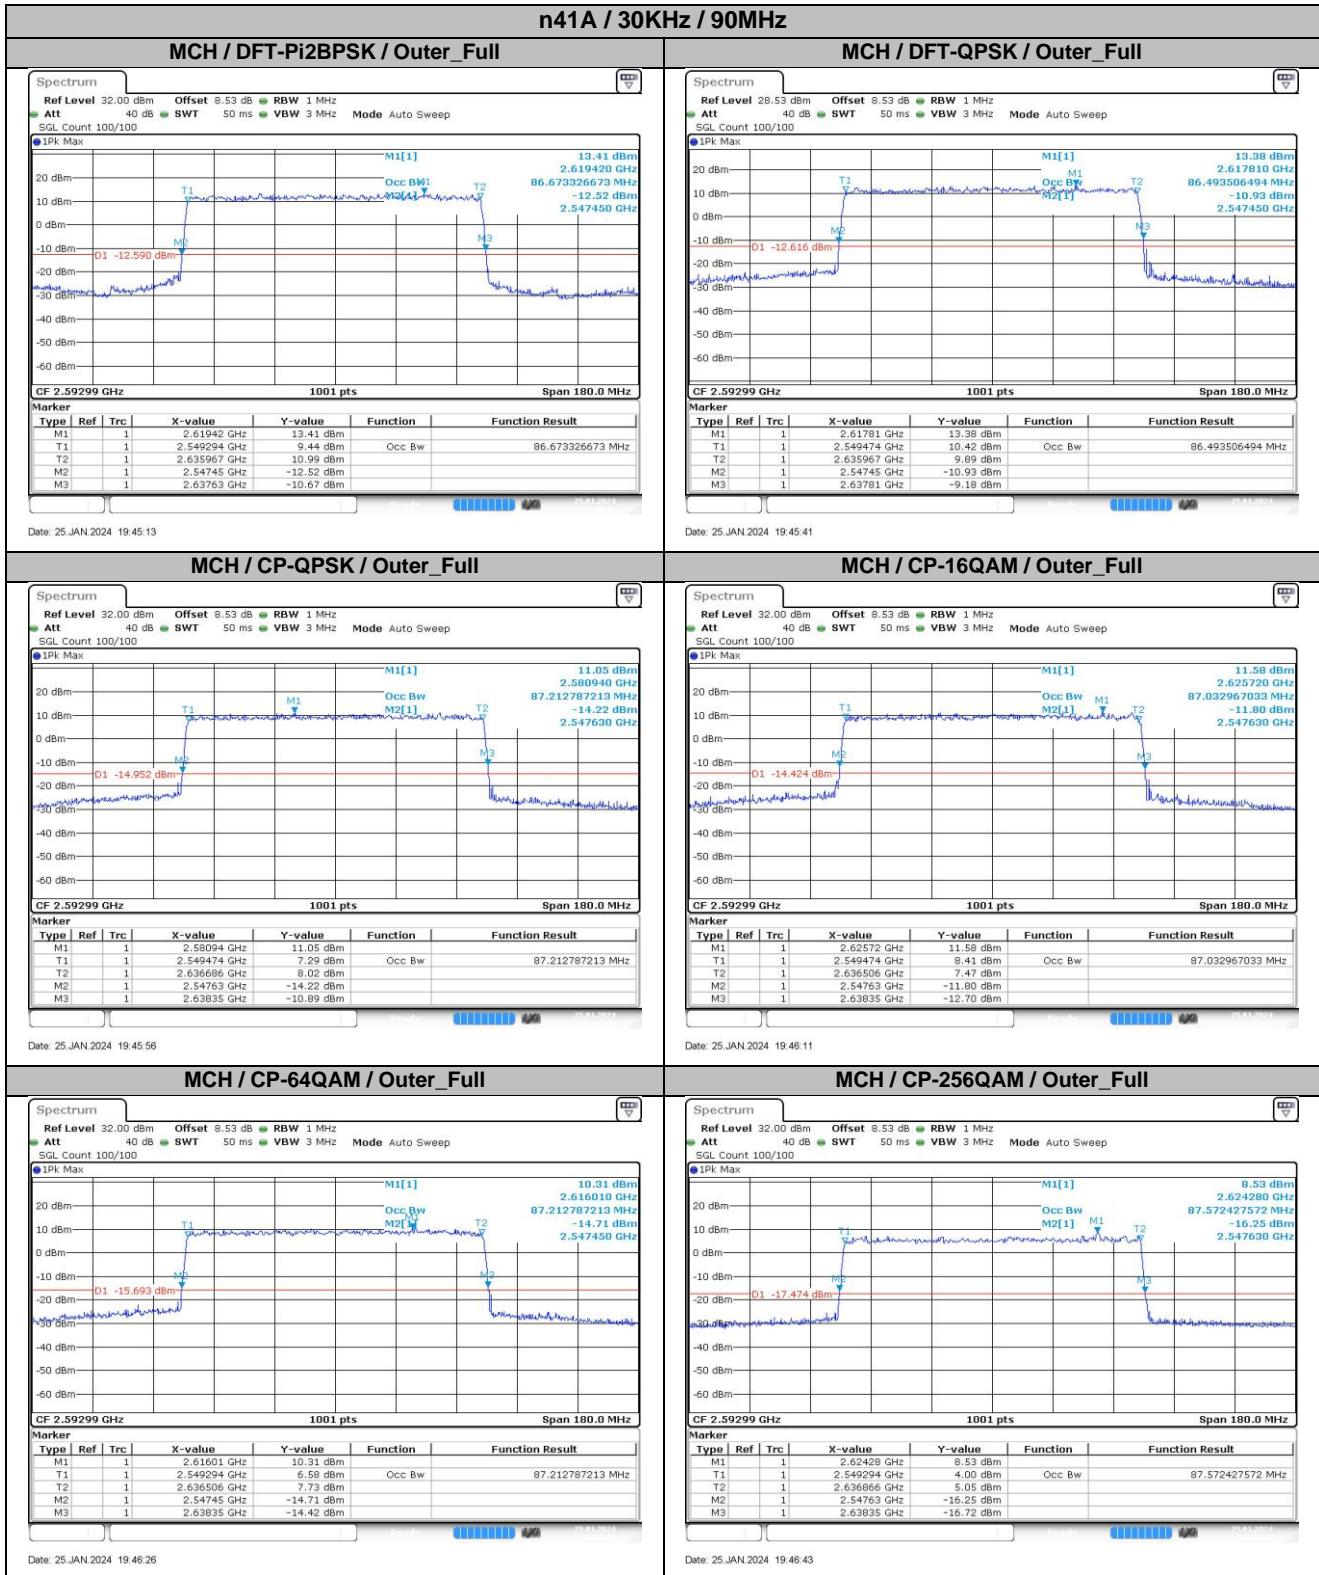

**Appendix
for
n41A
(2496-2690)**

Catalogue

1.	EFFECTIVE ISOTROPIC RADIATED POWER	3
1.1.	TEST RESULTS @ ANT1 (ANTENNA GAIN=-3.00DBI).....	3
2.	PEAK-TO-AVERAGE RATIO	7
2.1.	TEST RESULTS	7
2.2.	TEST PLOTS.....	7
3.	MODULATION CHARACTERISTICS	8
3.1.	TEST PLOTS.....	8
4.	99% OCCUPIED BANDWIDTH & 26DB EMISSION BANDWIDTH	9
4.1.	TEST RESULTS	9
4.2.	TEST PLOTS.....	11
5.	CONDUCTED BAND EDGES	22
5.1.	TEST PLOTS.....	22
6.	CONDUCTED SPURIOUS EMISSION	37
6.1.	TEST PLOTS.....	37
7.	FREQUENCY STABILITY	48
7.1.	TEST RESULTS	48

4.2. Test Plots

5. Conducted Band Edges

5.1. Test Plots

5.1.1. Bandwidth:10MHz