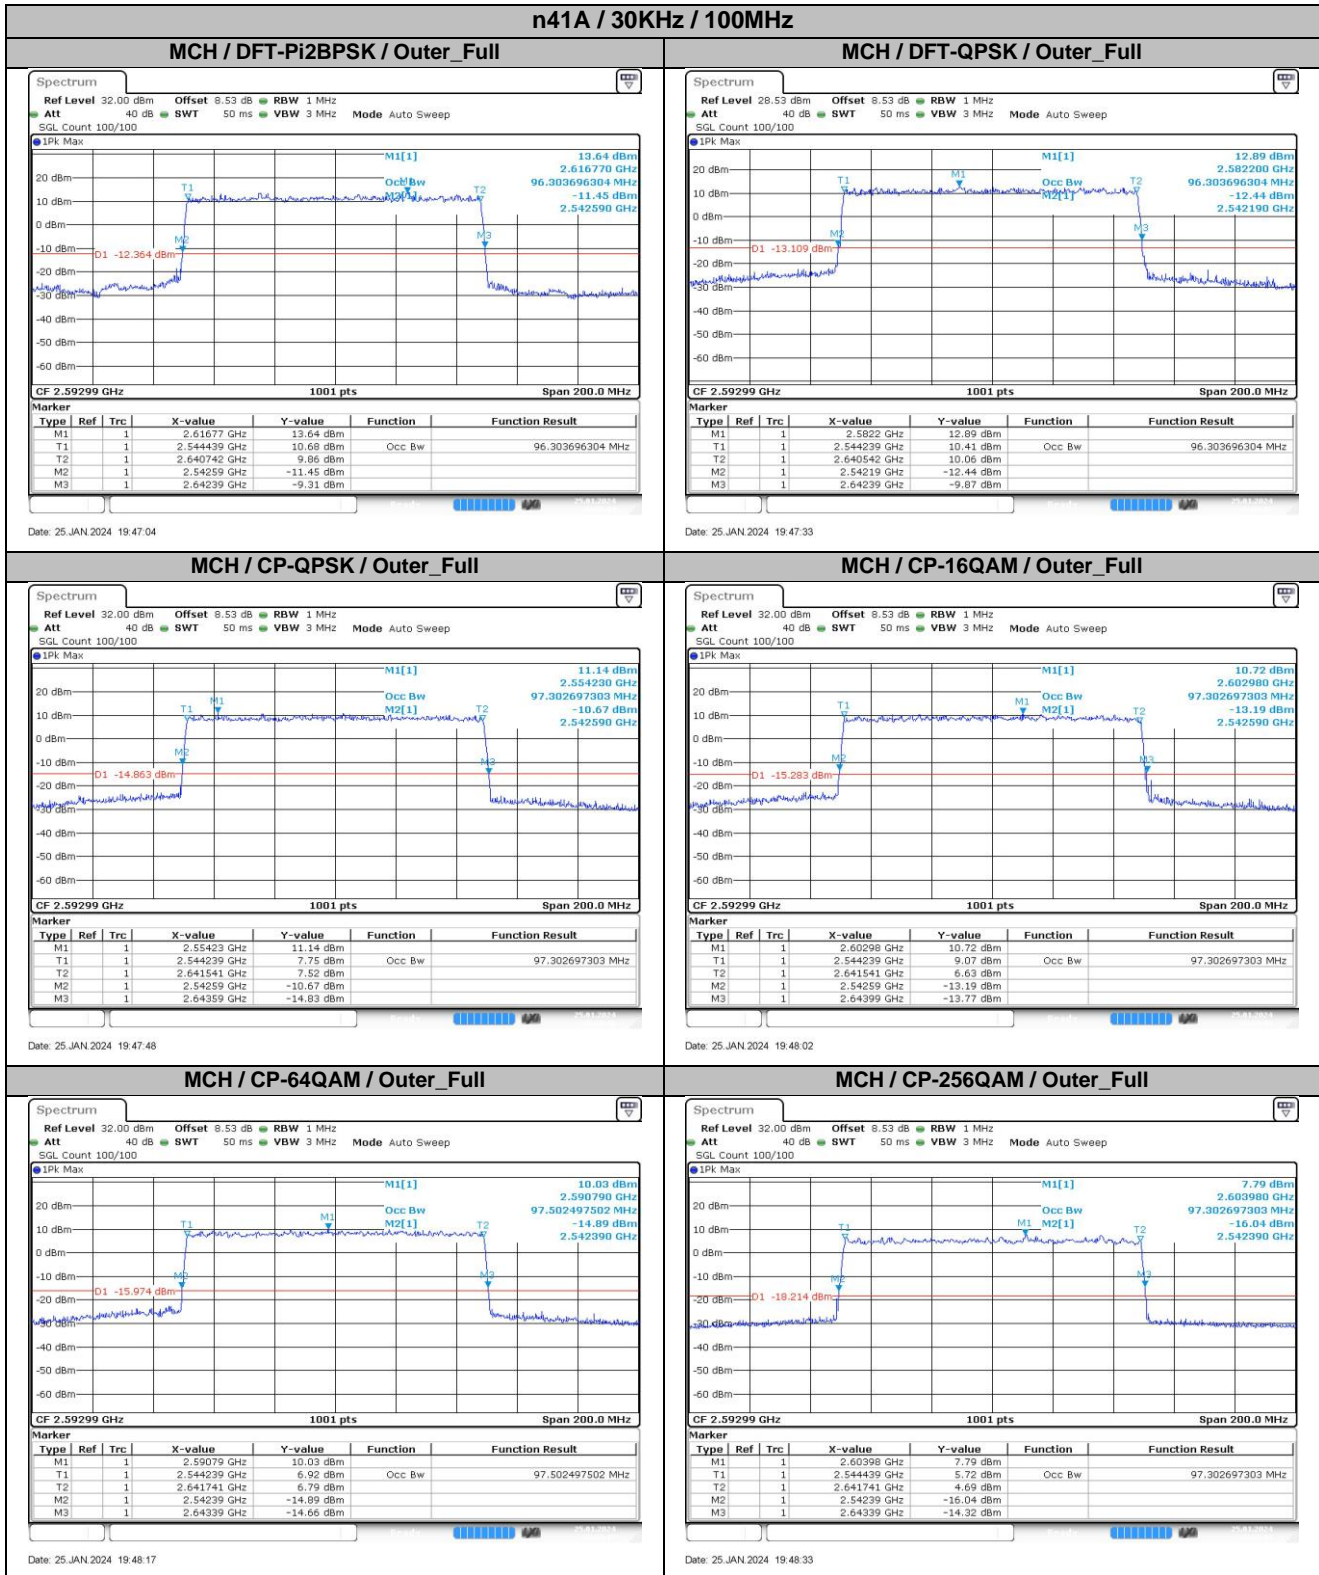

**Appendix
for
n41A
(2496-2690)**

Catalogue

1.	EFFECTIVE ISOTROPIC RADIATED POWER	3
1.1.	TEST RESULTS @ ANT1 (ANTENNA GAIN=-3.00DBI).....	3
2.	PEAK-TO-AVERAGE RATIO	7
2.1.	TEST RESULTS	7
2.2.	TEST PLOTS.....	7
3.	MODULATION CHARACTERISTICS	8
3.1.	TEST PLOTS.....	8
4.	99% OCCUPIED BANDWIDTH & 26DB EMISSION BANDWIDTH	9
4.1.	TEST RESULTS	9
4.2.	TEST PLOTS.....	11
5.	CONDUCTED BAND EDGES	22
5.1.	TEST PLOTS.....	22
6.	CONDUCTED SPURIOUS EMISSION	37
6.1.	TEST PLOTS.....	37
7.	FREQUENCY STABILITY	48
7.1.	TEST RESULTS	48

4.2. Test Plots

5. Conducted Band Edges

5.1. Test Plots

5.1.1. Bandwidth:10MHz