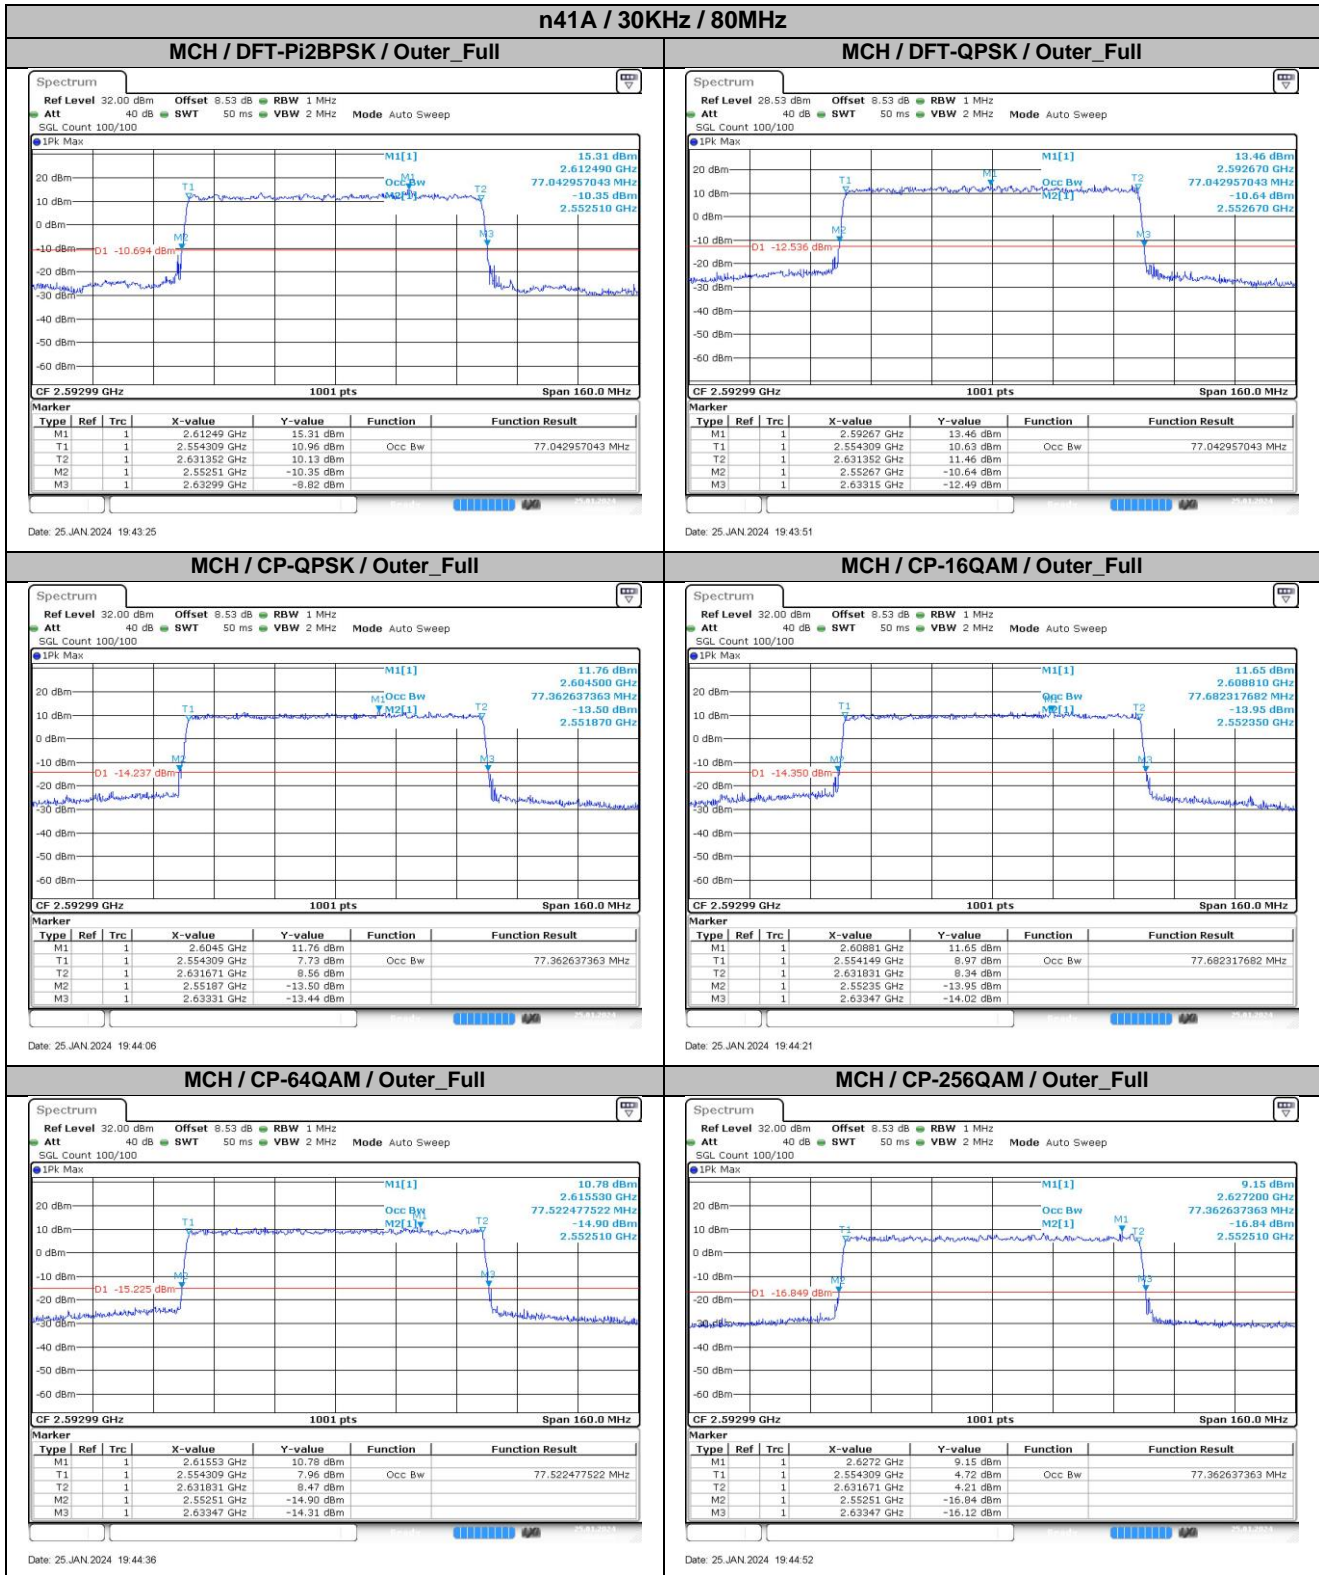

**Appendix
for
n41A
(2496-2690)**

Catalogue

1.	EFFECTIVE ISOTROPIC RADIATED POWER	3
1.1.	TEST RESULTS @ ANT1 (ANTENNA GAIN=-3.00DBI).....	3
2.	PEAK-TO-AVERAGE RATIO	7
2.1.	TEST RESULTS	7
2.2.	TEST PLOTS.....	7
3.	MODULATION CHARACTERISTICS	8
3.1.	TEST PLOTS.....	8
4.	99% OCCUPIED BANDWIDTH & 26DB EMISSION BANDWIDTH	9
4.1.	TEST RESULTS	9
4.2.	TEST PLOTS.....	11
5.	CONDUCTED BAND EDGES	22
5.1.	TEST PLOTS.....	22
6.	CONDUCTED SPURIOUS EMISSION	37
6.1.	TEST PLOTS.....	37
7.	FREQUENCY STABILITY	48
7.1.	TEST RESULTS	48

4.2. Test Plots

5. Conducted Band Edges

5.1. Test Plots

5.1.1. Bandwidth:10MHz