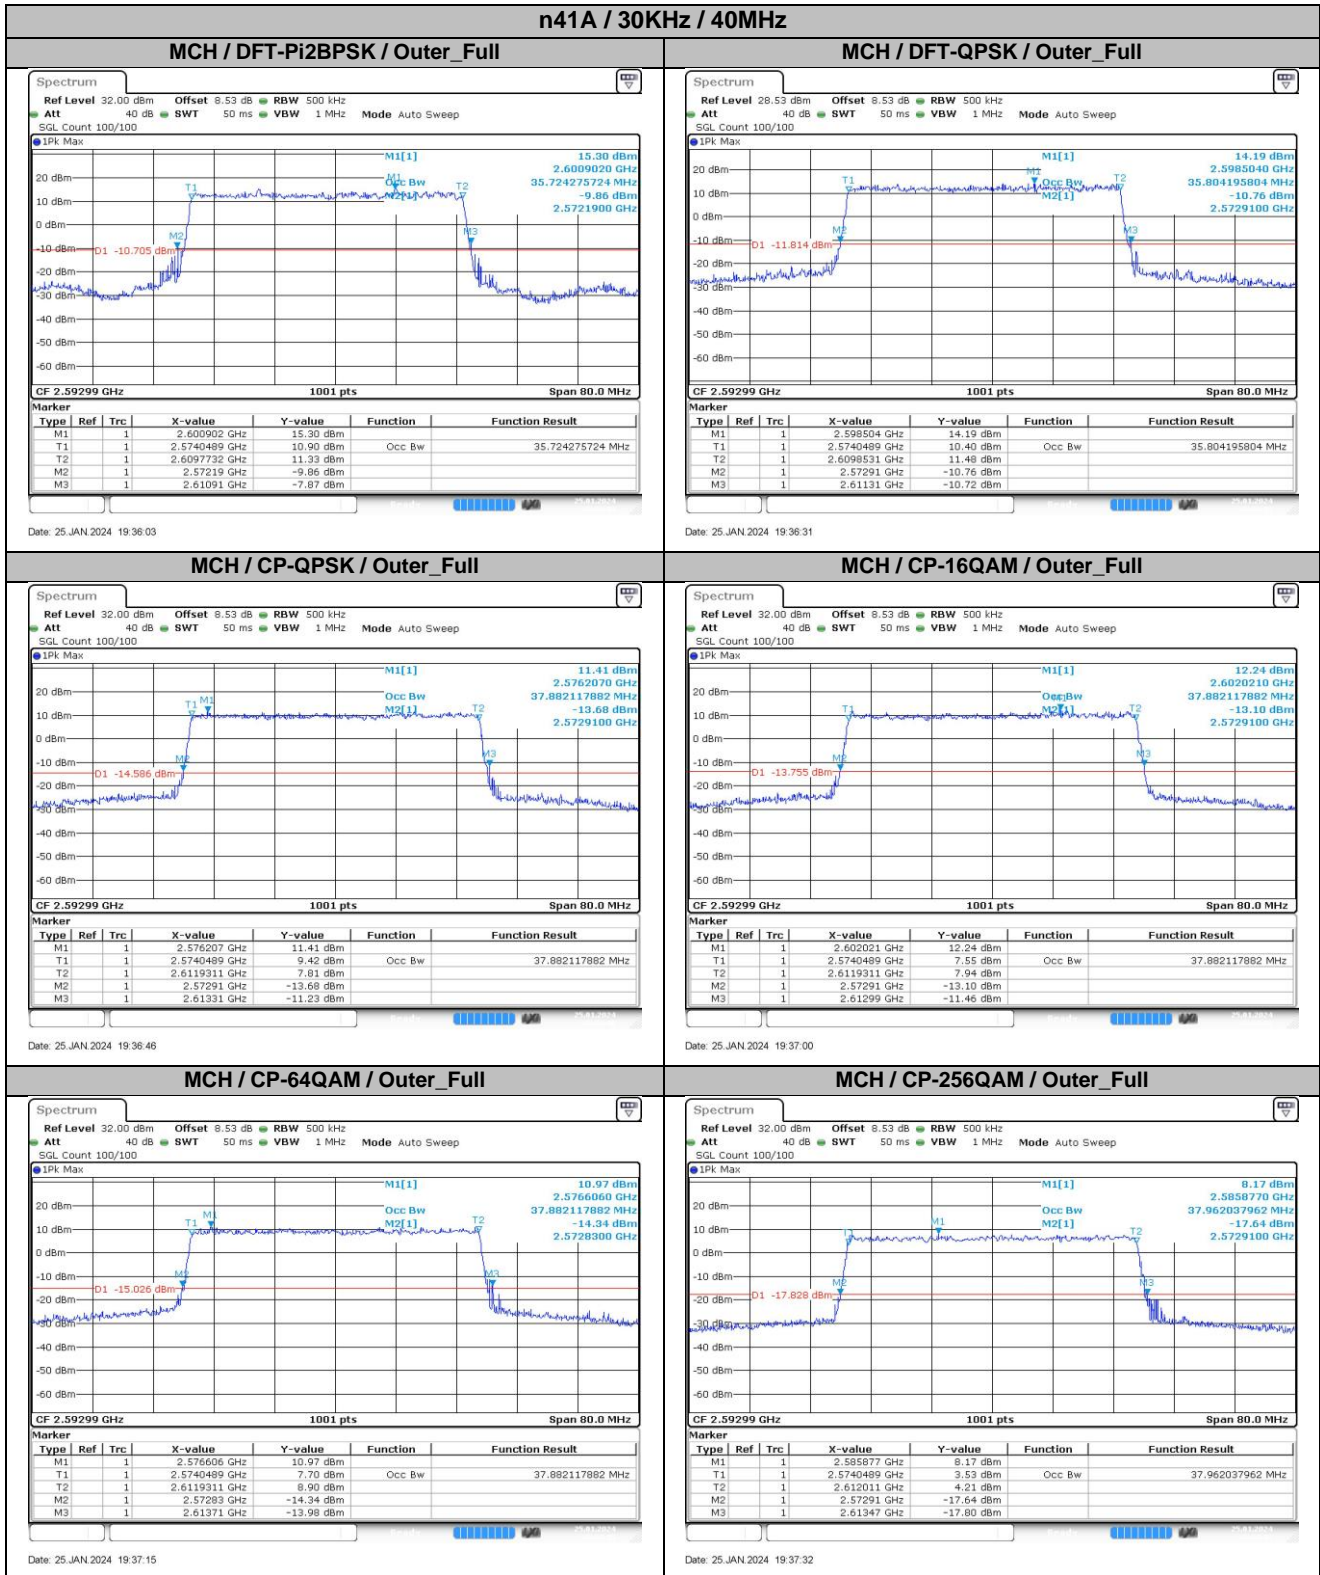

**Appendix
for
n41A
(2496-2690)**

Catalogue

1.	EFFECTIVE ISOTROPIC RADIATED POWER	3
1.1.	TEST RESULTS @ ANT1 (ANTENNA GAIN=-3.00DBI).....	3
2.	PEAK-TO-AVERAGE RATIO	7
2.1.	TEST RESULTS	7
2.2.	TEST PLOTS.....	7
3.	MODULATION CHARACTERISTICS	8
3.1.	TEST PLOTS.....	8
4.	99% OCCUPIED BANDWIDTH & 26DB EMISSION BANDWIDTH	9
4.1.	TEST RESULTS	9
4.2.	TEST PLOTS.....	11
5.	CONDUCTED BAND EDGES	22
5.1.	TEST PLOTS.....	22
6.	CONDUCTED SPURIOUS EMISSION	37
6.1.	TEST PLOTS.....	37
7.	FREQUENCY STABILITY	48
7.1.	TEST RESULTS	48

4.2. Test Plots

5. Conducted Band Edges

5.1. Test Plots

5.1.1. Bandwidth:10MHz