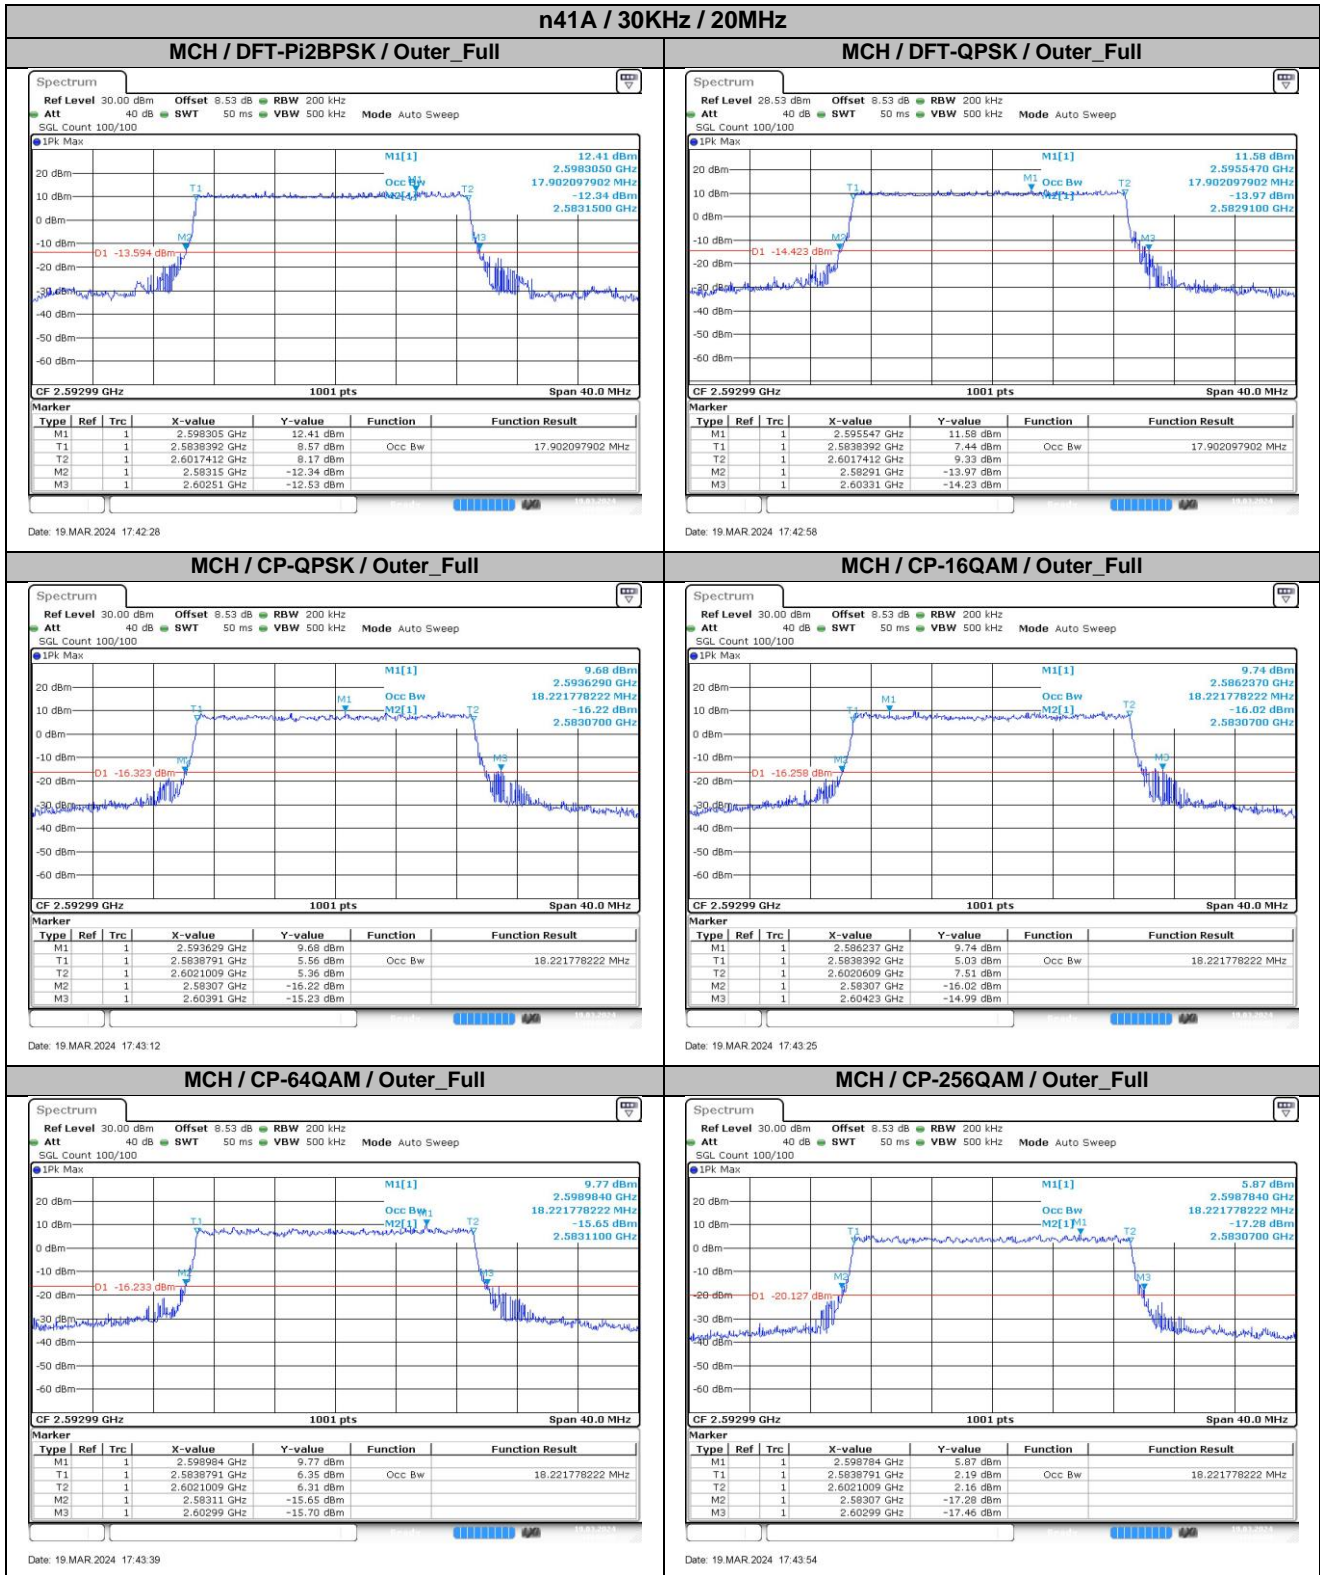

2. Peak-to-Average Ratio

2.1. Test Results

SCS	Bandwidth	Channel	Modulation	Result (dB)		Limit (dB)	Verdict
				DFT-Pi2BPSK	DFT-QPSK		
30KHz	100MHz	LCH	Outer_Full	8.89	7.75	13.00	Pass
30KHz	100MHz	MCH	Outer_Full	9.10	7.82	13.00	Pass
30KHz	100MHz	HCH	Outer_Full	9.06	8.41	13.00	Pass

2.2. Test Plots

3. Modulation Characteristics

3.1. Test Plots

4. 99% Occupied Bandwidth & 26dB Emission Bandwidth

4.1. Test Results

SCS	Bandwidth	Modulation	RB Config	99% Occupied Bandwidth (MHz)	26dB Emission Bandwidth (MHz)	Verdict
30KHz	10MHz	DFT-Pi2BPSK	Outer_Full	8.59	9.86	Pass
30KHz	10MHz	DFT-QPSK	Outer_Full	8.61	9.70	Pass
30KHz	10MHz	CP-QPSK	Outer_Full	8.61	10.10	Pass
30KHz	10MHz	CP-16QAM	Outer_Full	8.59	10.02	Pass
30KHz	10MHz	CP-64QAM	Outer_Full	8.61	10.18	Pass
30KHz	10MHz	CP-256QAM	Outer_Full	8.57	10.00	Pass
30KHz	15MHz	DFT-Pi2BPSK	Outer_Full	12.89	15.03	Pass
30KHz	15MHz	DFT-QPSK	Outer_Full	12.95	14.22	Pass
30KHz	15MHz	CP-QPSK	Outer_Full	13.64	15.36	Pass
30KHz	15MHz	CP-16QAM	Outer_Full	13.64	15.24	Pass
30KHz	15MHz	CP-64QAM	Outer_Full	13.64	16.02	Pass
30KHz	15MHz	CP-256QAM	Outer_Full	13.61	15.21	Pass
30KHz	20MHz	DFT-Pi2BPSK	Outer_Full	17.90	19.36	Pass
30KHz	20MHz	DFT-QPSK	Outer_Full	17.90	20.40	Pass
30KHz	20MHz	CP-QPSK	Outer_Full	18.22	20.84	Pass
30KHz	20MHz	CP-16QAM	Outer_Full	18.22	21.16	Pass
30KHz	20MHz	CP-64QAM	Outer_Full	18.22	19.88	Pass
30KHz	20MHz	CP-256QAM	Outer_Full	18.22	19.92	Pass
30KHz	30MHz	DFT-Pi2BPSK	Outer_Full	26.85	29.46	Pass
30KHz	30MHz	DFT-QPSK	Outer_Full	26.85	29.34	Pass
30KHz	30MHz	CP-QPSK	Outer_Full	27.81	30.48	Pass

4.2. Test Plots

5. Conducted Band Edges

5.1. Test Plots