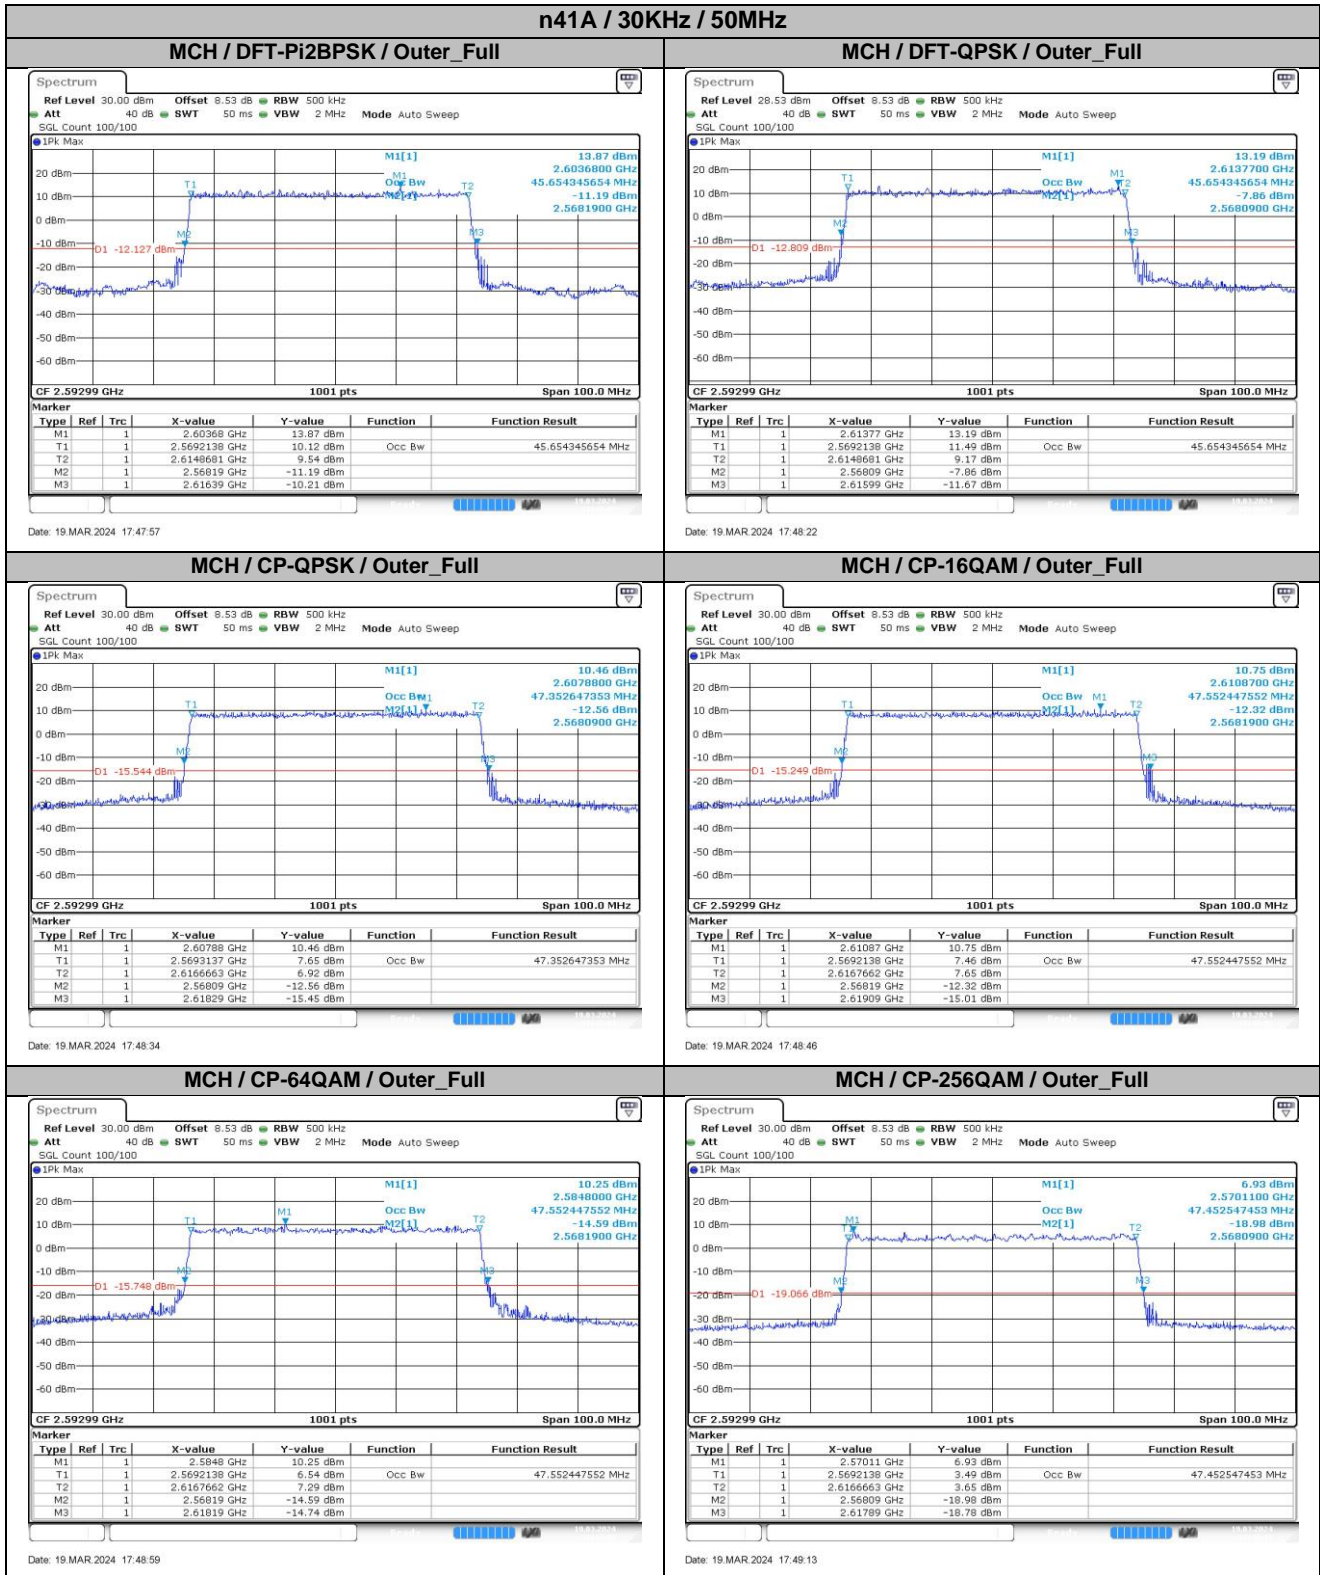

**Appendix
for
n41A
(2496-2690)**

Catalogue

1.	EFFECTIVE ISOTROPIC RADIATED POWER	3
1.1.	TEST RESULTS @ ANT1 (ANTENNA GAIN=-3.00DBI).....	3
2.	PEAK-TO-AVERAGE RATIO	7
2.1.	TEST RESULTS	7
2.2.	TEST PLOTS.....	7
3.	MODULATION CHARACTERISTICS	8
3.1.	TEST PLOTS.....	8
4.	99% OCCUPIED BANDWIDTH & 26DB EMISSION BANDWIDTH	9
4.1.	TEST RESULTS	9
4.2.	TEST PLOTS.....	11
5.	CONDUCTED BAND EDGES	22
5.1.	TEST PLOTS.....	22
6.	CONDUCTED SPURIOUS EMISSION	37
6.1.	TEST PLOTS.....	37
7.	FREQUENCY STABILITY	48
7.1.	TEST RESULTS	48

4.2. Test Plots

5. Conducted Band Edges

5.1. Test Plots