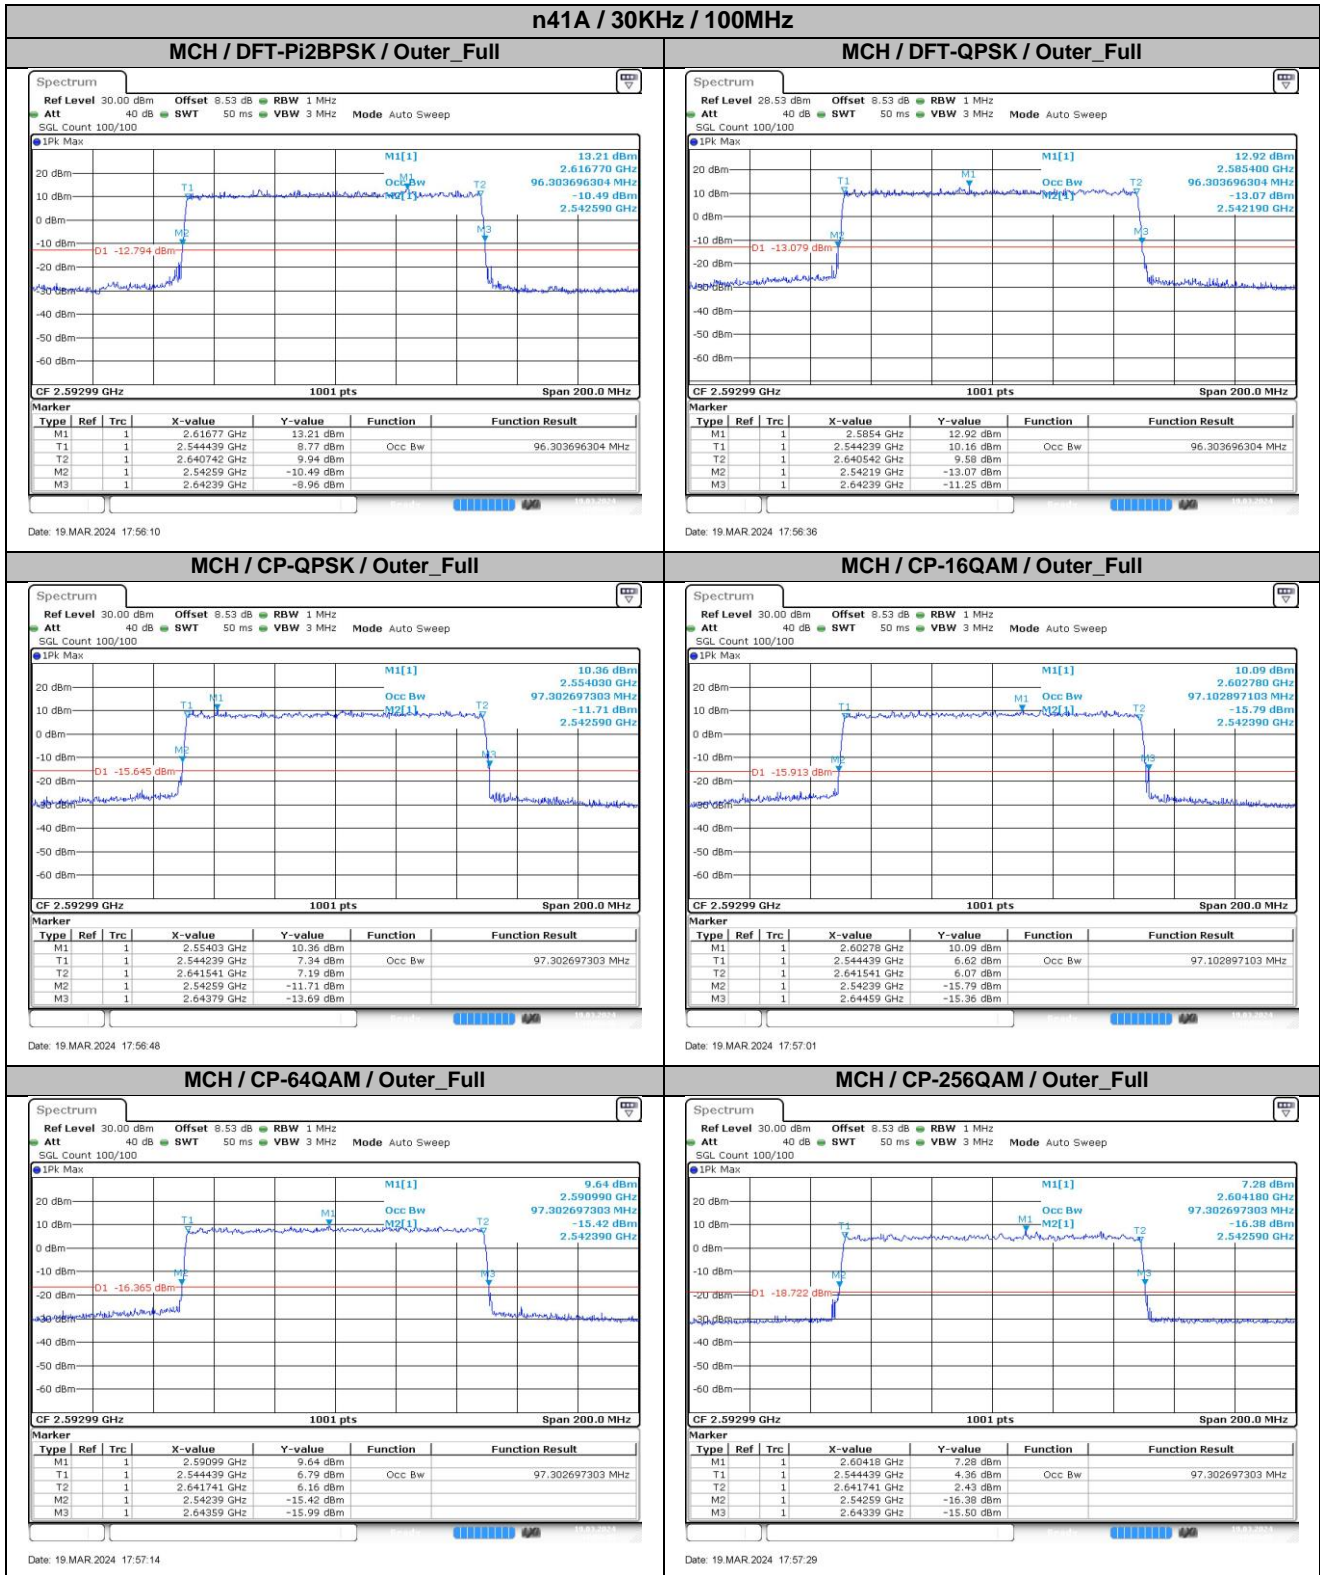

**Appendix
for
n41A
(2496-2690)**

Catalogue

1.	EFFECTIVE ISOTROPIC RADIATED POWER	3
1.1.	TEST RESULTS @ ANT1 (ANTENNA GAIN=-3.00DBI).....	3
2.	PEAK-TO-AVERAGE RATIO	7
2.1.	TEST RESULTS	7
2.2.	TEST PLOTS.....	7
3.	MODULATION CHARACTERISTICS	8
3.1.	TEST PLOTS.....	8
4.	99% OCCUPIED BANDWIDTH & 26DB EMISSION BANDWIDTH	9
4.1.	TEST RESULTS	9
4.2.	TEST PLOTS.....	11
5.	CONDUCTED BAND EDGES	22
5.1.	TEST PLOTS.....	22
6.	CONDUCTED SPURIOUS EMISSION	37
6.1.	TEST PLOTS.....	37
7.	FREQUENCY STABILITY	48
7.1.	TEST RESULTS	48

4.2. Test Plots

5. Conducted Band Edges

5.1. Test Plots