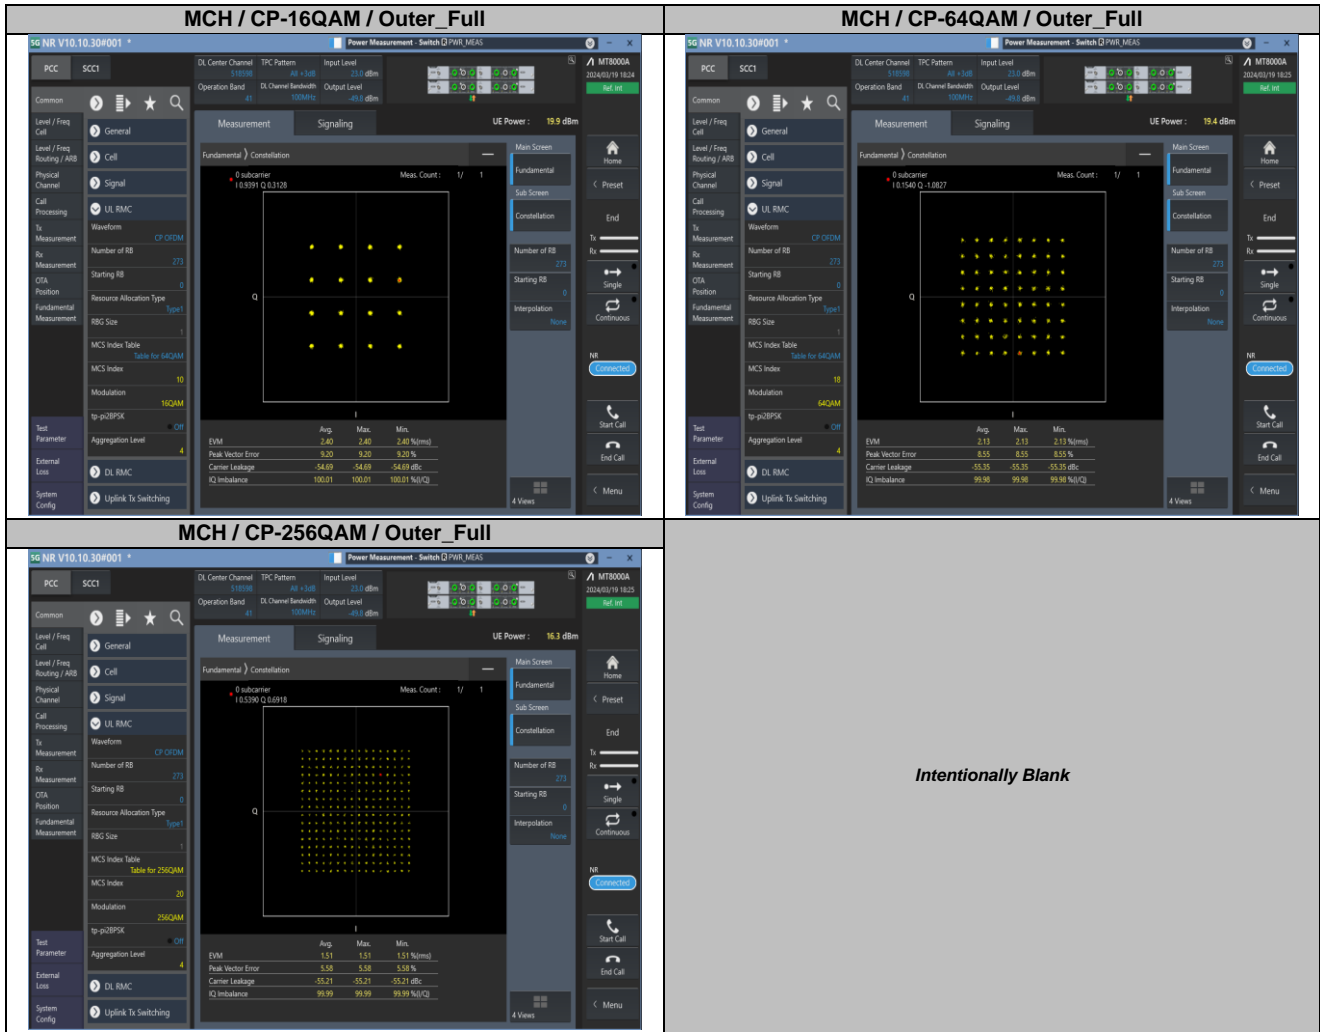

4. 99% Occupied Bandwidth & 26dB Emission Bandwidth

4.1. Test Results

SCS	Bandwidth	Modulation	RB Config	99% Occupied Bandwidth (MHz)	26dB Emission Bandwidth (MHz)	Verdict
30KHz	10MHz	DFT-Pi2BPSK	Outer_Full	8.59	9.86	Pass
30KHz	10MHz	DFT-QPSK	Outer_Full	8.61	9.70	Pass
30KHz	10MHz	CP-QPSK	Outer_Full	8.61	10.10	Pass
30KHz	10MHz	CP-16QAM	Outer_Full	8.59	10.02	Pass
30KHz	10MHz	CP-64QAM	Outer_Full	8.61	10.18	Pass
30KHz	10MHz	CP-256QAM	Outer_Full	8.57	10.00	Pass
30KHz	15MHz	DFT-Pi2BPSK	Outer_Full	12.89	15.03	Pass
30KHz	15MHz	DFT-QPSK	Outer_Full	12.95	14.22	Pass
30KHz	15MHz	CP-QPSK	Outer_Full	13.64	15.36	Pass
30KHz	15MHz	CP-16QAM	Outer_Full	13.64	15.24	Pass
30KHz	15MHz	CP-64QAM	Outer_Full	13.64	16.02	Pass
30KHz	15MHz	CP-256QAM	Outer_Full	13.61	15.21	Pass
30KHz	20MHz	DFT-Pi2BPSK	Outer_Full	17.90	19.36	Pass
30KHz	20MHz	DFT-QPSK	Outer_Full	17.90	20.40	Pass
30KHz	20MHz	CP-QPSK	Outer_Full	18.22	20.84	Pass
30KHz	20MHz	CP-16QAM	Outer_Full	18.22	21.16	Pass
30KHz	20MHz	CP-64QAM	Outer_Full	18.22	19.88	Pass
30KHz	20MHz	CP-256QAM	Outer_Full	18.22	19.92	Pass
30KHz	30MHz	DFT-Pi2BPSK	Outer_Full	26.85	29.46	Pass
30KHz	30MHz	DFT-QPSK	Outer_Full	26.85	29.34	Pass
30KHz	30MHz	CP-QPSK	Outer_Full	27.81	30.48	Pass