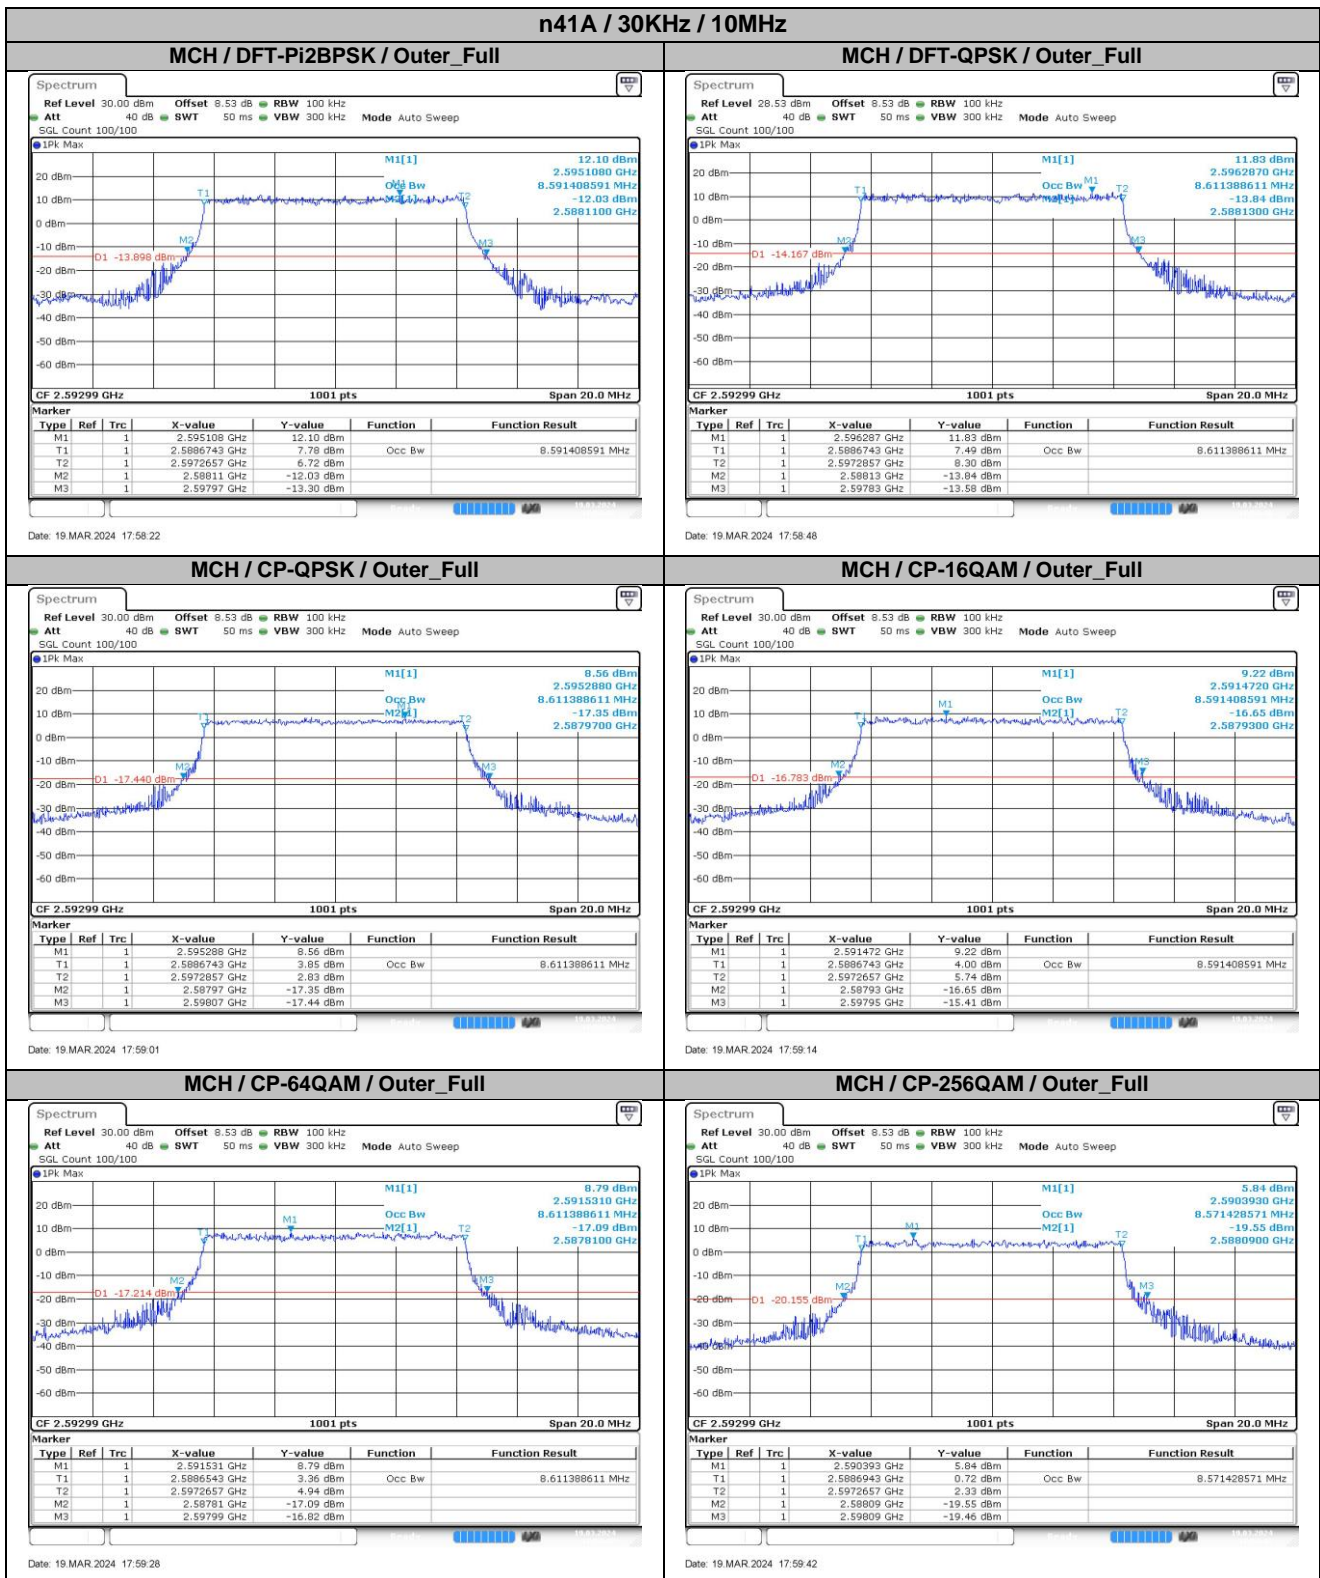

2. Peak-to-Average Ratio

2.1. Test Results

SCS	Bandwidth	Channel	Modulation	Result (dB)		Limit (dB)	Verdict
				DFT-Pi2BPSK	DFT-QPSK		
30KHz	100MHz	LCH	Outer_Full	8.89	7.75	13.00	Pass
30KHz	100MHz	MCH	Outer_Full	9.10	7.82	13.00	Pass
30KHz	100MHz	HCH	Outer_Full	9.06	8.41	13.00	Pass

2.2. Test Plots

3. Modulation Characteristics

3.1. Test Plots

4. 99% Occupied Bandwidth & 26dB Emission Bandwidth

4.1. Test Results

SCS	Bandwidth	Modulation	RB Config	99% Occupied Bandwidth (MHz)	26dB Emission Bandwidth (MHz)	Verdict
30KHz	10MHz	DFT-Pi2BPSK	Outer_Full	8.59	9.86	Pass
30KHz	10MHz	DFT-QPSK	Outer_Full	8.61	9.70	Pass
30KHz	10MHz	CP-QPSK	Outer_Full	8.61	10.10	Pass
30KHz	10MHz	CP-16QAM	Outer_Full	8.59	10.02	Pass
30KHz	10MHz	CP-64QAM	Outer_Full	8.61	10.18	Pass
30KHz	10MHz	CP-256QAM	Outer_Full	8.57	10.00	Pass
30KHz	15MHz	DFT-Pi2BPSK	Outer_Full	12.89	15.03	Pass
30KHz	15MHz	DFT-QPSK	Outer_Full	12.95	14.22	Pass
30KHz	15MHz	CP-QPSK	Outer_Full	13.64	15.36	Pass
30KHz	15MHz	CP-16QAM	Outer_Full	13.64	15.24	Pass
30KHz	15MHz	CP-64QAM	Outer_Full	13.64	16.02	Pass
30KHz	15MHz	CP-256QAM	Outer_Full	13.61	15.21	Pass
30KHz	20MHz	DFT-Pi2BPSK	Outer_Full	17.90	19.36	Pass
30KHz	20MHz	DFT-QPSK	Outer_Full	17.90	20.40	Pass
30KHz	20MHz	CP-QPSK	Outer_Full	18.22	20.84	Pass
30KHz	20MHz	CP-16QAM	Outer_Full	18.22	21.16	Pass
30KHz	20MHz	CP-64QAM	Outer_Full	18.22	19.88	Pass
30KHz	20MHz	CP-256QAM	Outer_Full	18.22	19.92	Pass
30KHz	30MHz	DFT-Pi2BPSK	Outer_Full	26.85	29.46	Pass
30KHz	30MHz	DFT-QPSK	Outer_Full	26.85	29.34	Pass
30KHz	30MHz	CP-QPSK	Outer_Full	27.81	30.48	Pass

4.2. Test Plots

5. Conducted Band Edges

5.1. Test Plots