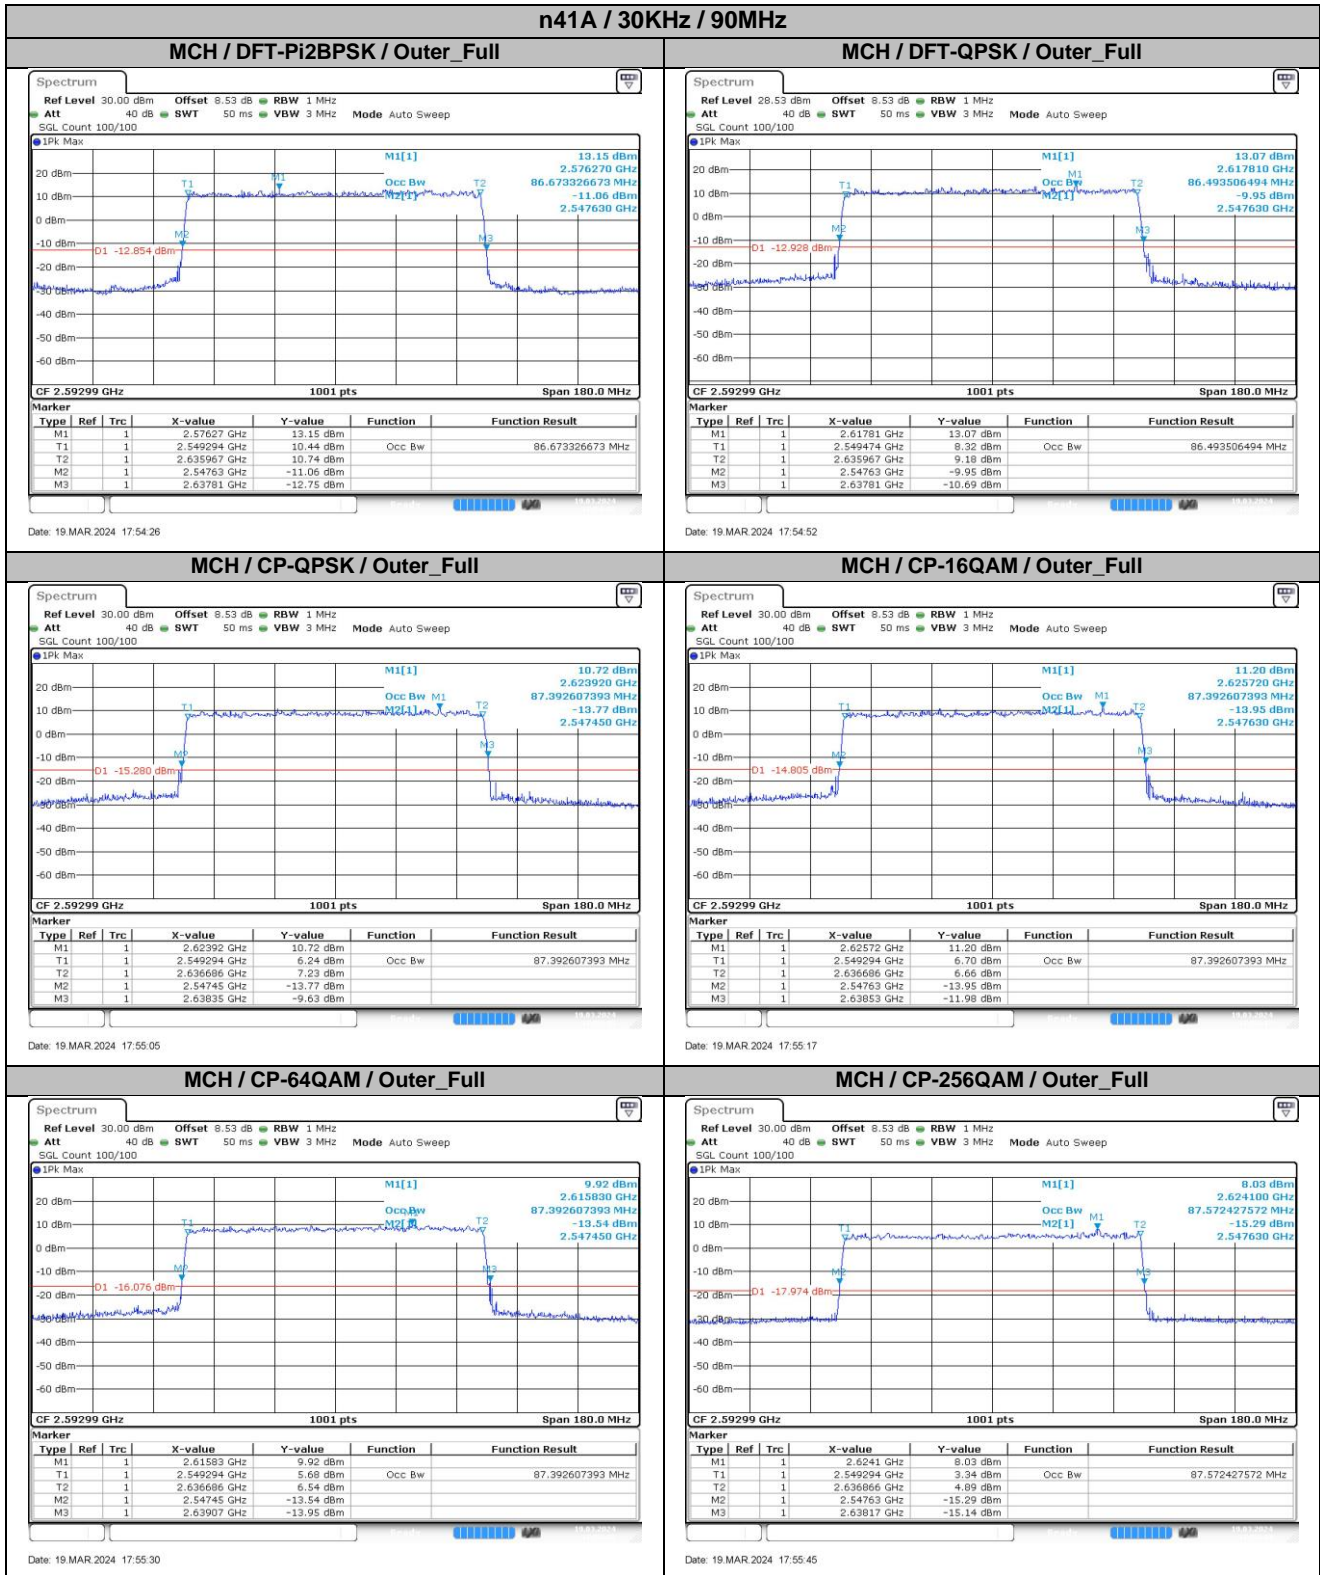

**Appendix
for
n41A
(2496-2690)**

Catalogue

1.	EFFECTIVE ISOTROPIC RADIATED POWER	3
1.1.	TEST RESULTS @ ANT1 (ANTENNA GAIN=-3.00DBI).....	3
2.	PEAK-TO-AVERAGE RATIO	7
2.1.	TEST RESULTS	7
2.2.	TEST PLOTS.....	7
3.	MODULATION CHARACTERISTICS	8
3.1.	TEST PLOTS.....	8
4.	99% OCCUPIED BANDWIDTH & 26DB EMISSION BANDWIDTH	9
4.1.	TEST RESULTS	9
4.2.	TEST PLOTS.....	11
5.	CONDUCTED BAND EDGES	22
5.1.	TEST PLOTS.....	22
6.	CONDUCTED SPURIOUS EMISSION	37
6.1.	TEST PLOTS.....	37
7.	FREQUENCY STABILITY	48
7.1.	TEST RESULTS	48

4.2. Test Plots

5. Conducted Band Edges

5.1. Test Plots