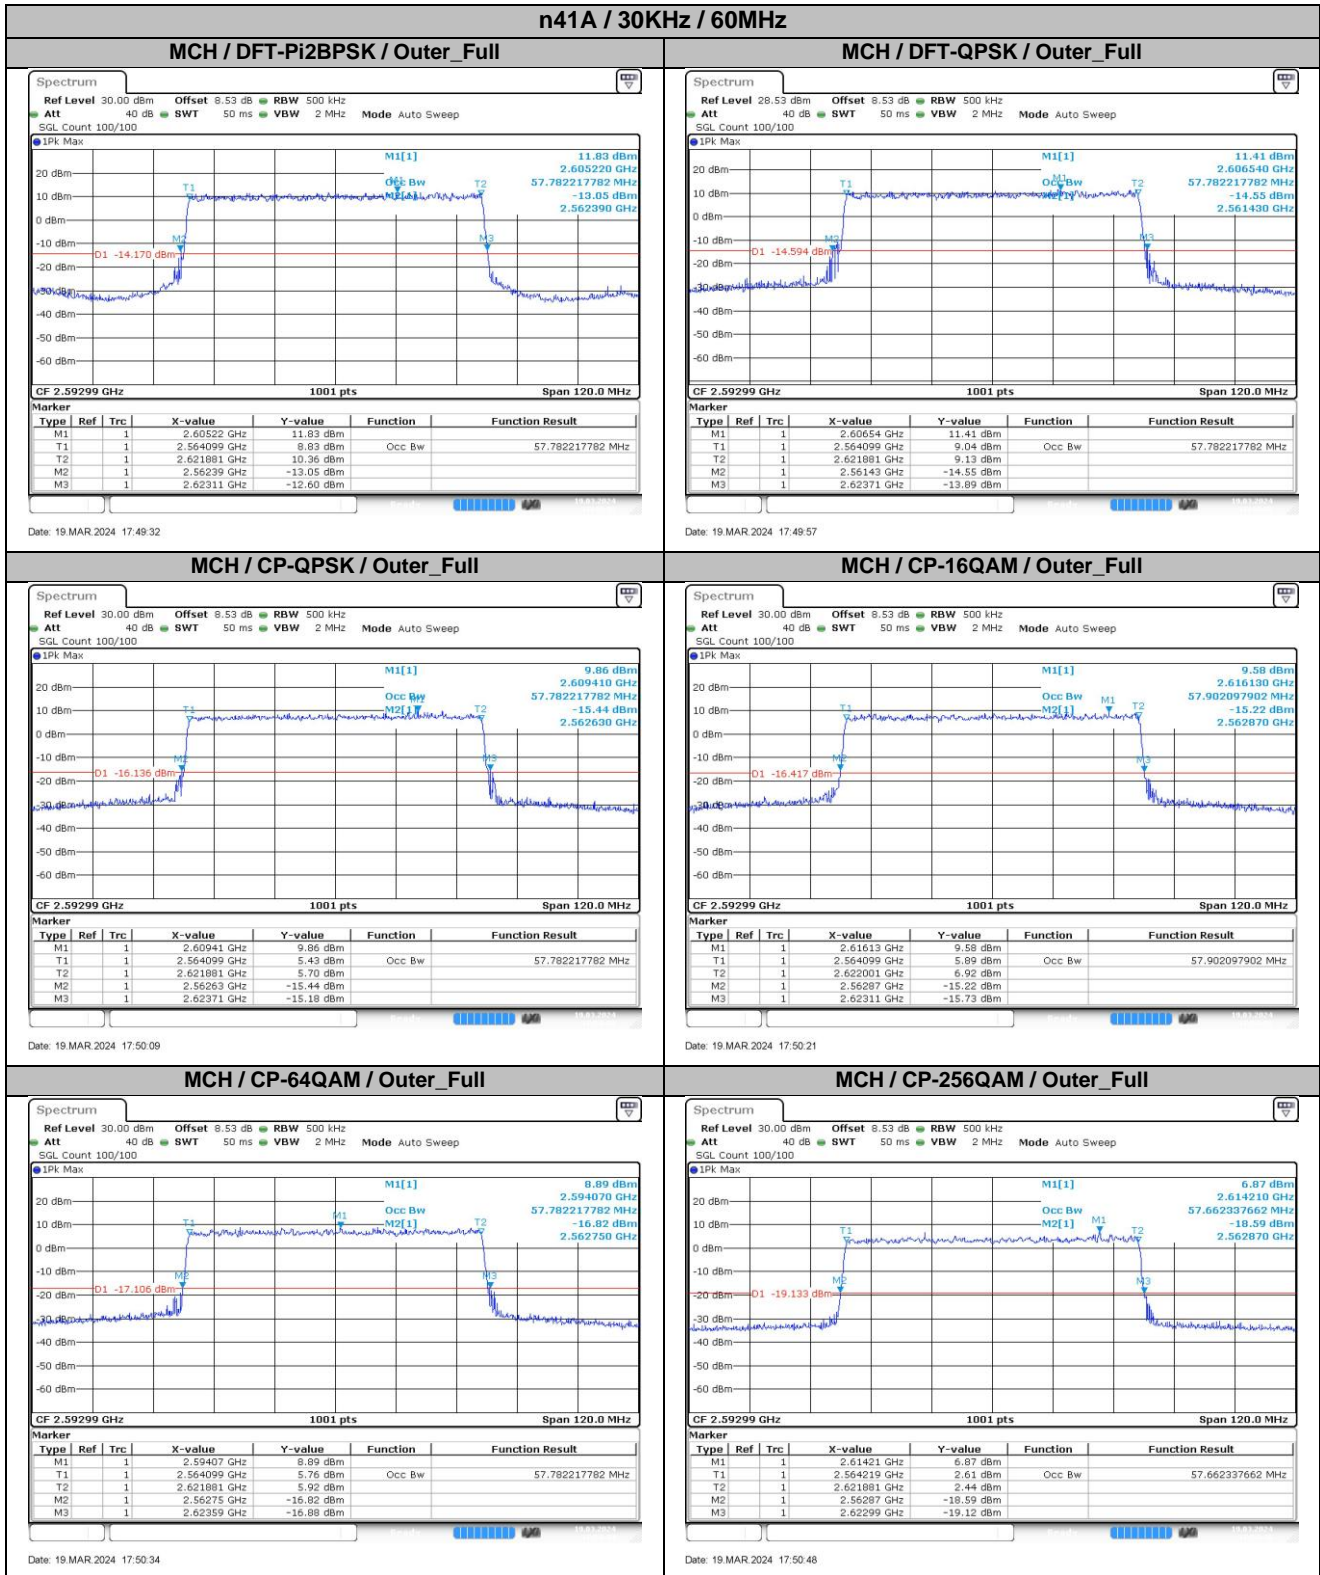

**Appendix
for
n41A
(2496-2690)**

Catalogue

1.	EFFECTIVE ISOTROPIC RADIATED POWER	3
1.1.	TEST RESULTS @ ANT1 (ANTENNA GAIN=-3.00DBI).....	3
2.	PEAK-TO-AVERAGE RATIO	7
2.1.	TEST RESULTS	7
2.2.	TEST PLOTS.....	7
3.	MODULATION CHARACTERISTICS	8
3.1.	TEST PLOTS.....	8
4.	99% OCCUPIED BANDWIDTH & 26DB EMISSION BANDWIDTH	9
4.1.	TEST RESULTS	9
4.2.	TEST PLOTS.....	11
5.	CONDUCTED BAND EDGES	22
5.1.	TEST PLOTS.....	22
6.	CONDUCTED SPURIOUS EMISSION	37
6.1.	TEST PLOTS.....	37
7.	FREQUENCY STABILITY	48
7.1.	TEST RESULTS	48

4.2. Test Plots

5. Conducted Band Edges

5.1. Test Plots