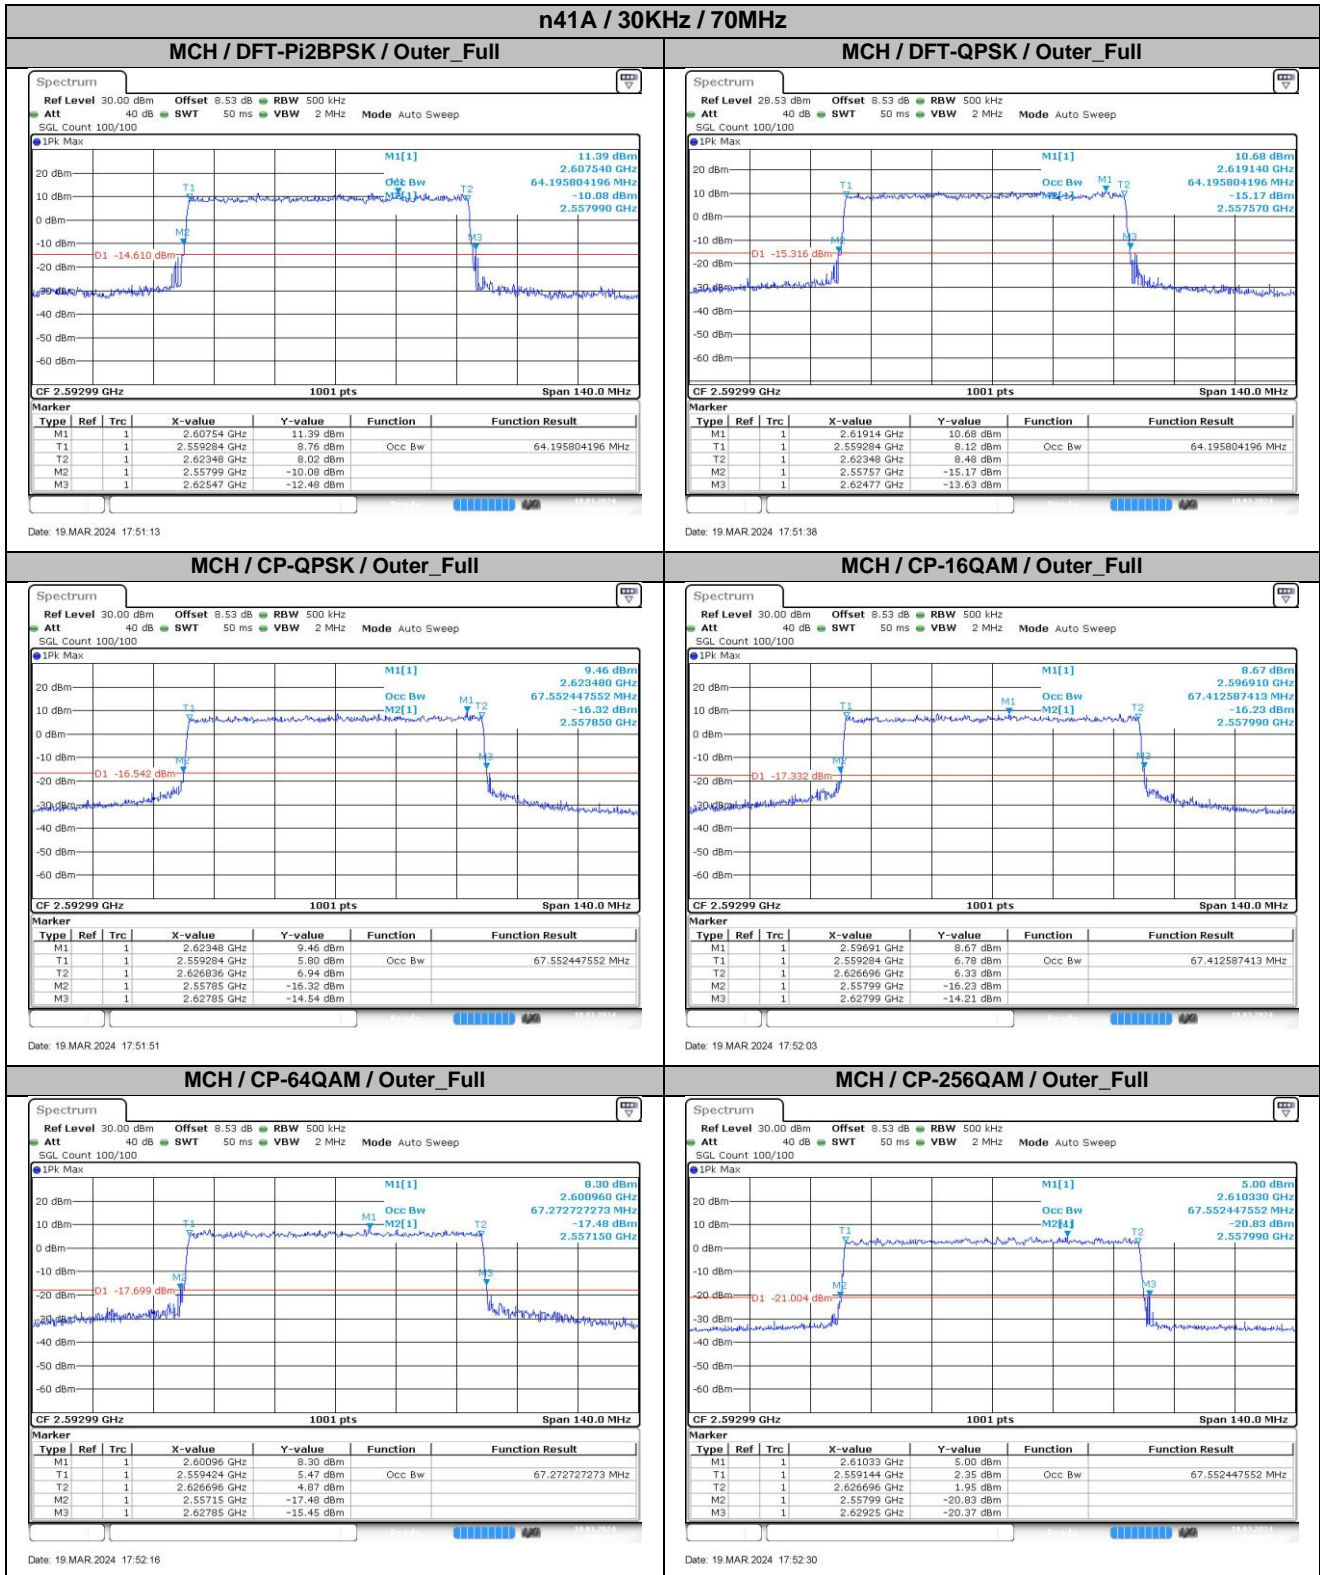

**Appendix
for
n41A
(2496-2690)**

Catalogue

1.	EFFECTIVE ISOTROPIC RADIATED POWER	3
1.1.	TEST RESULTS @ ANT1 (ANTENNA GAIN=-3.00DBI).....	3
2.	PEAK-TO-AVERAGE RATIO	7
2.1.	TEST RESULTS	7
2.2.	TEST PLOTS.....	7
3.	MODULATION CHARACTERISTICS	8
3.1.	TEST PLOTS.....	8
4.	99% OCCUPIED BANDWIDTH & 26DB EMISSION BANDWIDTH	9
4.1.	TEST RESULTS	9
4.2.	TEST PLOTS.....	11
5.	CONDUCTED BAND EDGES	22
5.1.	TEST PLOTS.....	22
6.	CONDUCTED SPURIOUS EMISSION	37
6.1.	TEST PLOTS.....	37
7.	FREQUENCY STABILITY	48
7.1.	TEST RESULTS	48

4.2. Test Plots

5. Conducted Band Edges

5.1. Test Plots