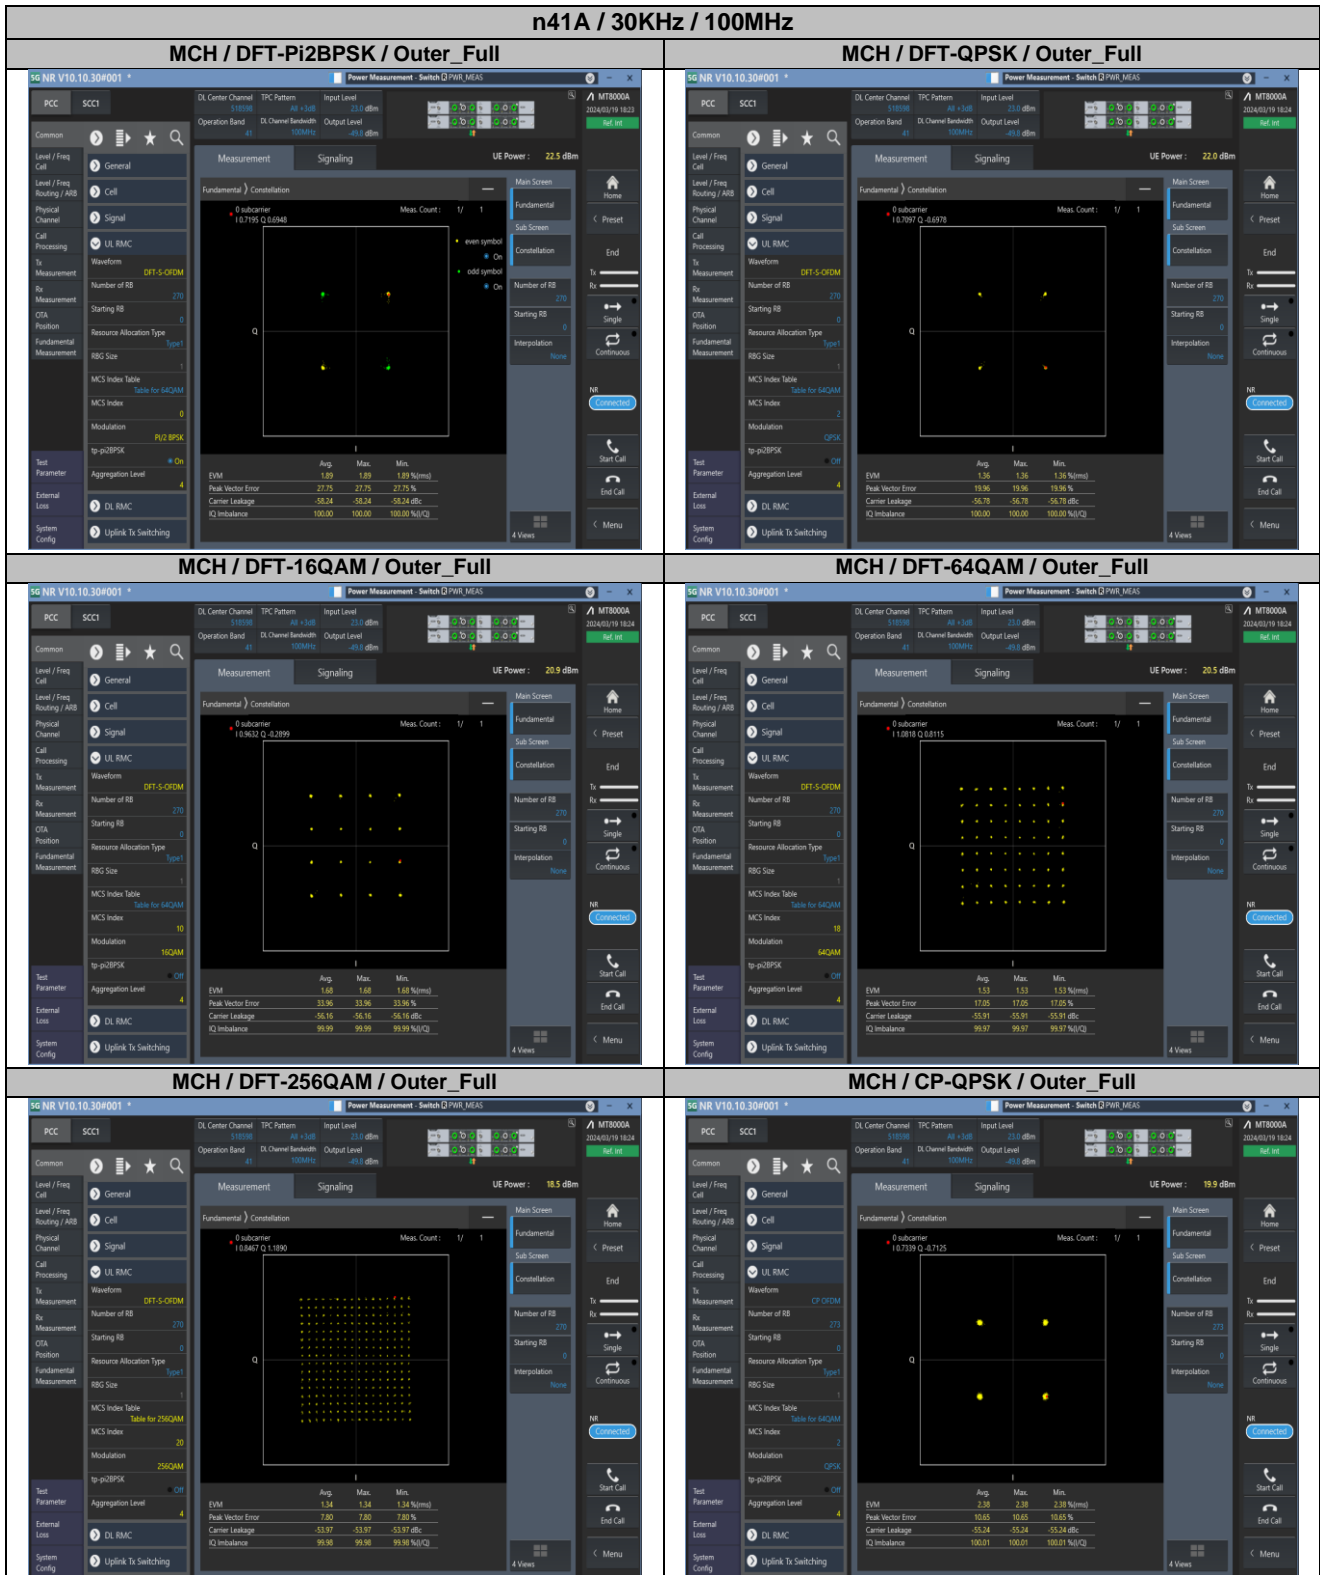

3. Modulation Characteristics

3.1. Test Plots