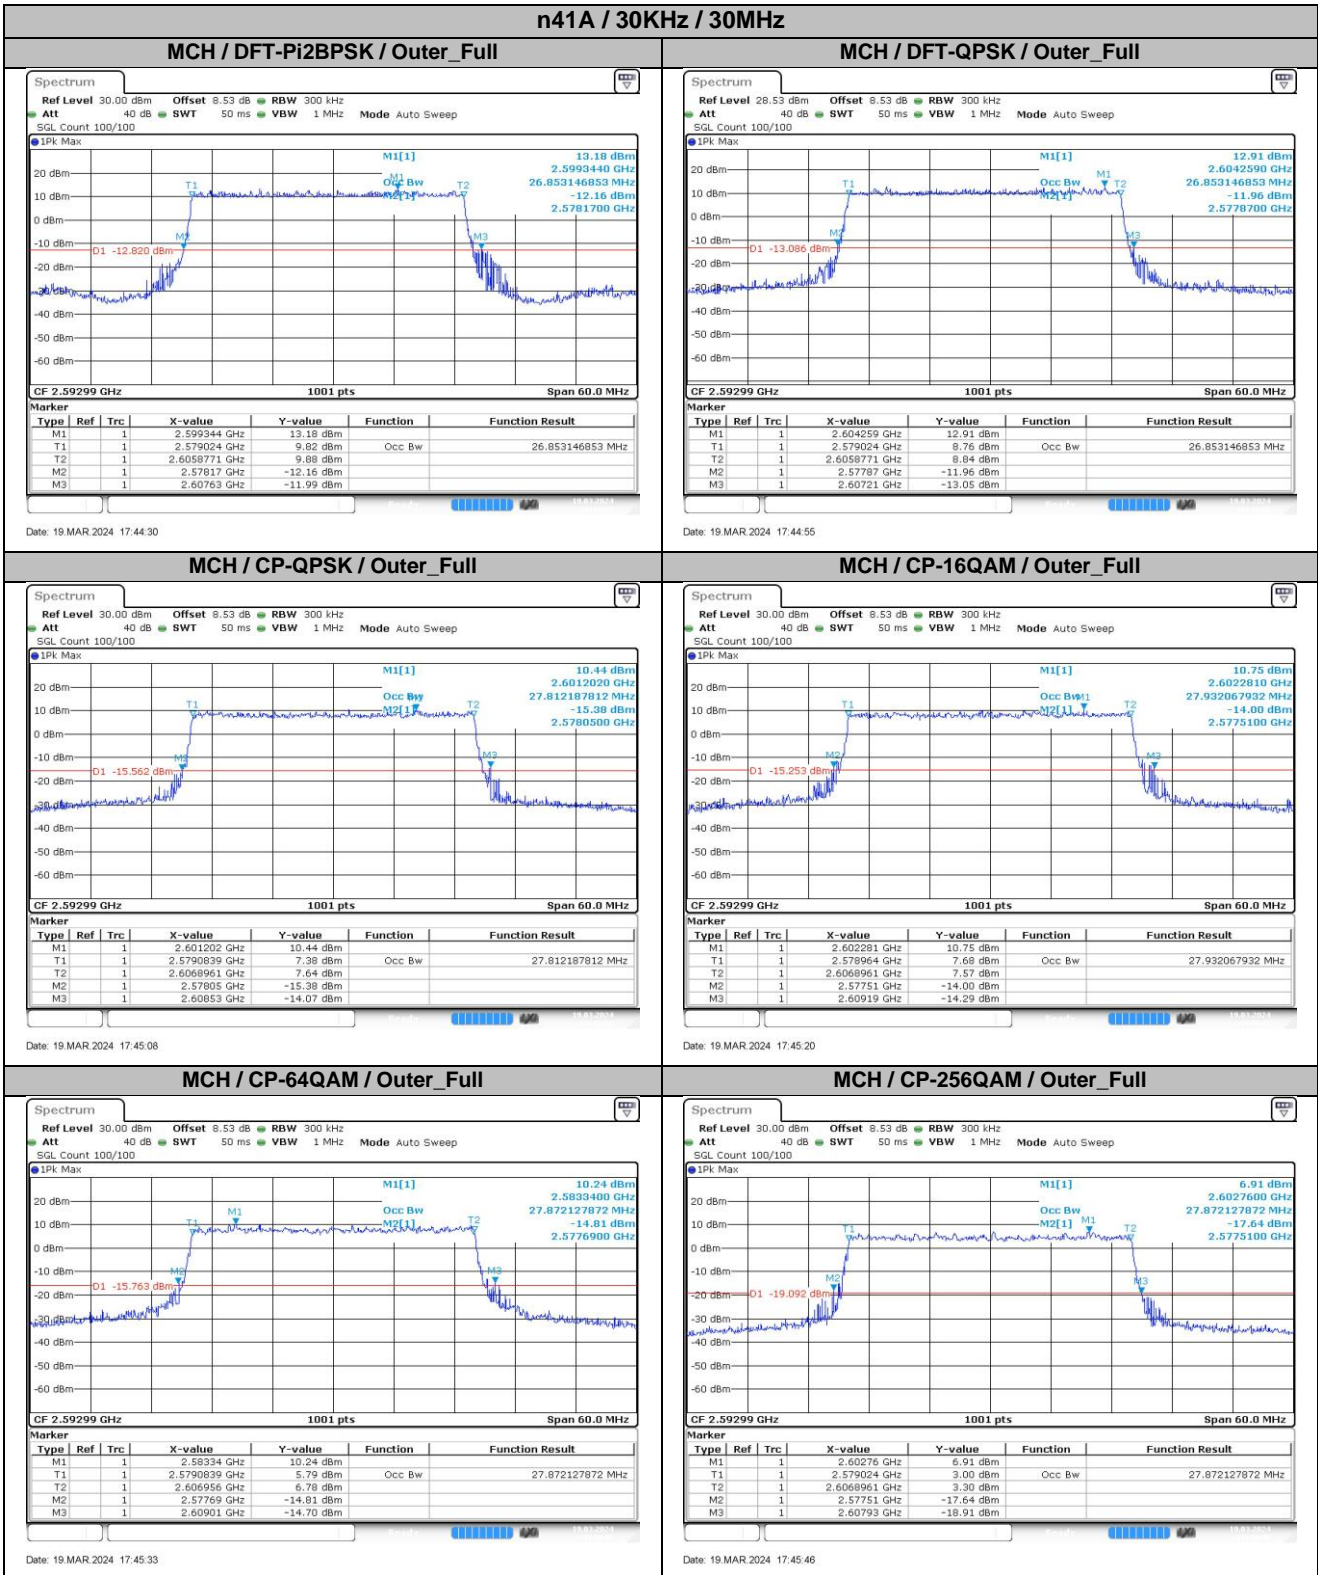

2. Peak-to-Average Ratio

2.1. Test Results

SCS	Bandwidth	Channel	Modulation	Result (dB)		Limit (dB)	Verdict
				DFT-Pi2BPSK	DFT-QPSK		
30KHz	100MHz	LCH	Outer_Full	8.89	7.75	13.00	Pass
30KHz	100MHz	MCH	Outer_Full	9.10	7.82	13.00	Pass
30KHz	100MHz	HCH	Outer_Full	9.06	8.41	13.00	Pass

2.2. Test Plots

3. Modulation Characteristics

3.1. Test Plots

4. 99% Occupied Bandwidth & 26dB Emission Bandwidth

4.1. Test Results

SCS	Bandwidth	Modulation	RB Config	99% Occupied Bandwidth (MHz)	26dB Emission Bandwidth (MHz)	Verdict
30KHz	10MHz	DFT-Pi2BPSK	Outer_Full	8.59	9.86	Pass
30KHz	10MHz	DFT-QPSK	Outer_Full	8.61	9.70	Pass
30KHz	10MHz	CP-QPSK	Outer_Full	8.61	10.10	Pass
30KHz	10MHz	CP-16QAM	Outer_Full	8.59	10.02	Pass
30KHz	10MHz	CP-64QAM	Outer_Full	8.61	10.18	Pass
30KHz	10MHz	CP-256QAM	Outer_Full	8.57	10.00	Pass
30KHz	15MHz	DFT-Pi2BPSK	Outer_Full	12.89	15.03	Pass
30KHz	15MHz	DFT-QPSK	Outer_Full	12.95	14.22	Pass
30KHz	15MHz	CP-QPSK	Outer_Full	13.64	15.36	Pass
30KHz	15MHz	CP-16QAM	Outer_Full	13.64	15.24	Pass
30KHz	15MHz	CP-64QAM	Outer_Full	13.64	16.02	Pass
30KHz	15MHz	CP-256QAM	Outer_Full	13.61	15.21	Pass
30KHz	20MHz	DFT-Pi2BPSK	Outer_Full	17.90	19.36	Pass
30KHz	20MHz	DFT-QPSK	Outer_Full	17.90	20.40	Pass
30KHz	20MHz	CP-QPSK	Outer_Full	18.22	20.84	Pass
30KHz	20MHz	CP-16QAM	Outer_Full	18.22	21.16	Pass
30KHz	20MHz	CP-64QAM	Outer_Full	18.22	19.88	Pass
30KHz	20MHz	CP-256QAM	Outer_Full	18.22	19.92	Pass
30KHz	30MHz	DFT-Pi2BPSK	Outer_Full	26.85	29.46	Pass
30KHz	30MHz	DFT-QPSK	Outer_Full	26.85	29.34	Pass
30KHz	30MHz	CP-QPSK	Outer_Full	27.81	30.48	Pass

4.2. Test Plots

5. Conducted Band Edges

5.1. Test Plots