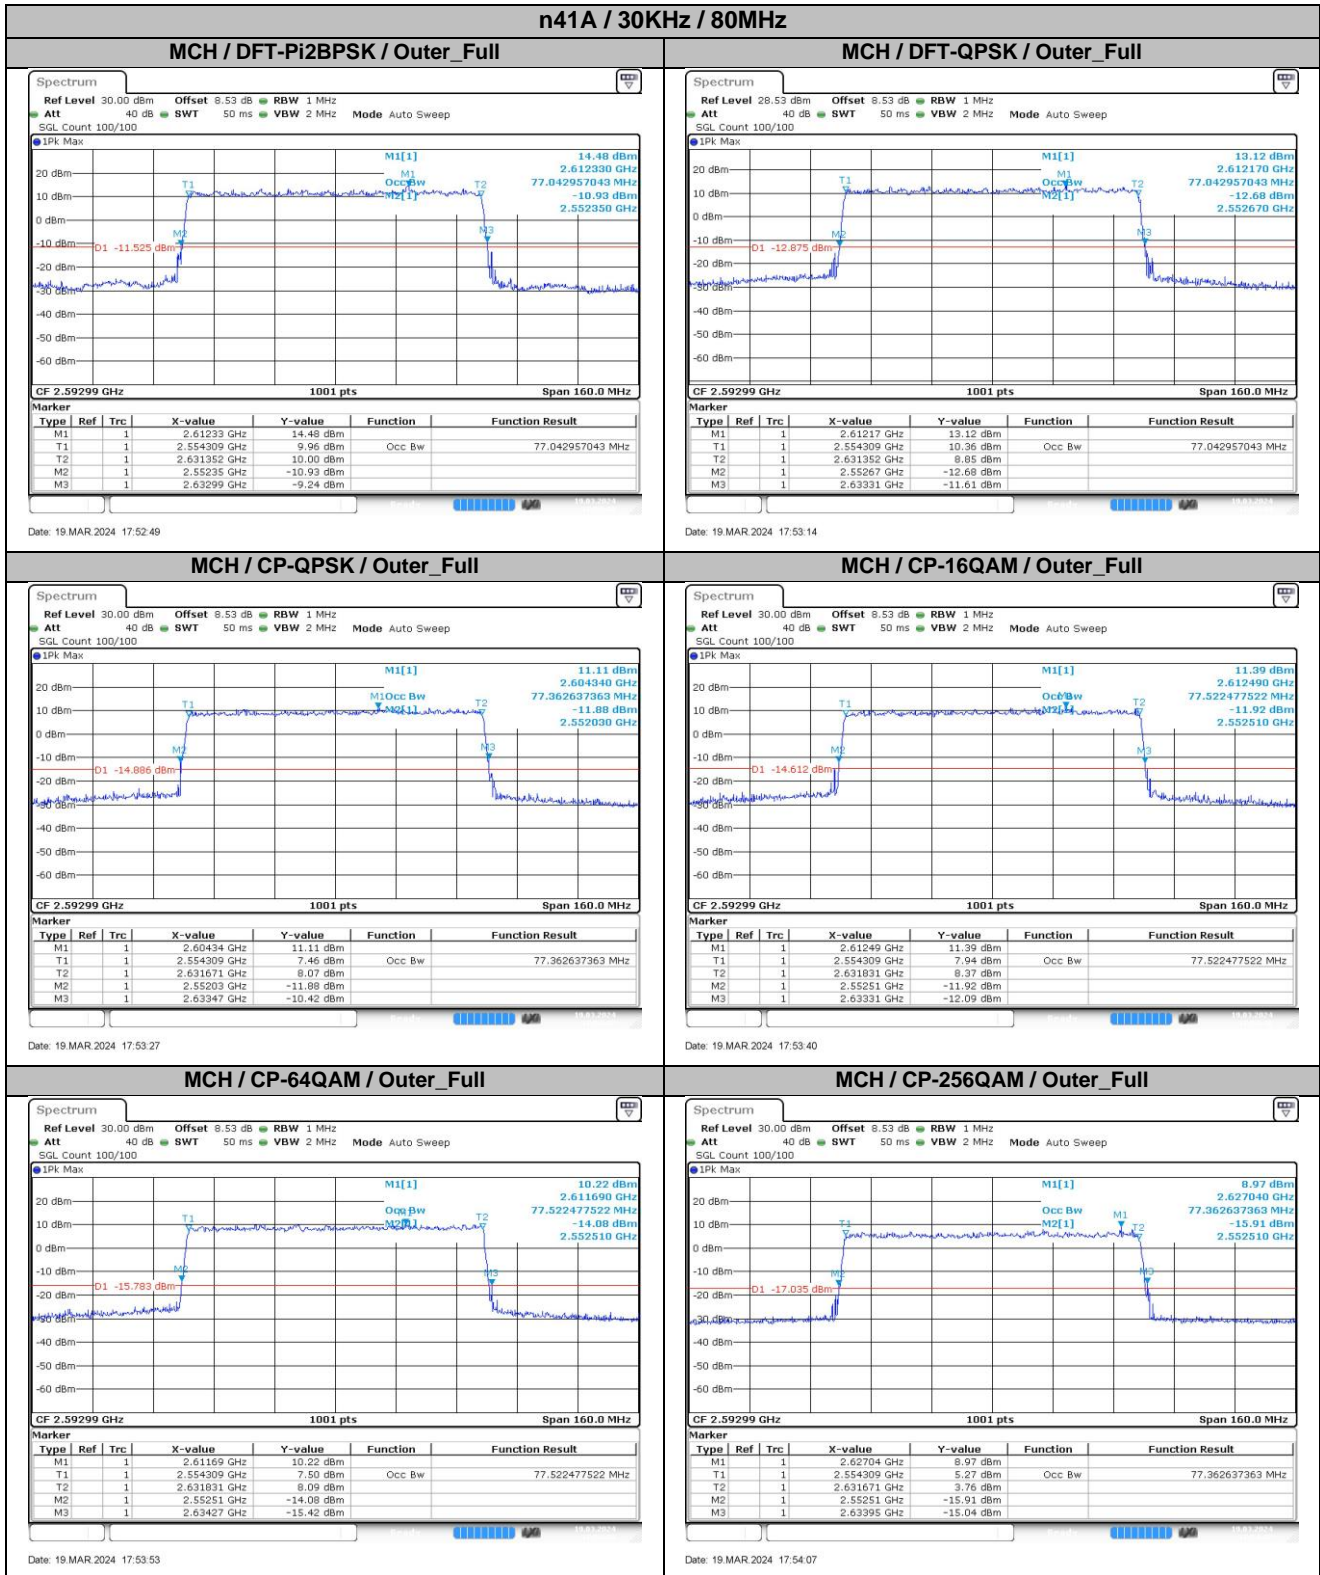

**Appendix
for
n41A
(2496-2690)**

Catalogue

1.	EFFECTIVE ISOTROPIC RADIATED POWER	3
1.1.	TEST RESULTS @ ANT1 (ANTENNA GAIN=-3.00DBI).....	3
2.	PEAK-TO-AVERAGE RATIO	7
2.1.	TEST RESULTS	7
2.2.	TEST PLOTS.....	7
3.	MODULATION CHARACTERISTICS	8
3.1.	TEST PLOTS.....	8
4.	99% OCCUPIED BANDWIDTH & 26DB EMISSION BANDWIDTH	9
4.1.	TEST RESULTS	9
4.2.	TEST PLOTS.....	11
5.	CONDUCTED BAND EDGES	22
5.1.	TEST PLOTS.....	22
6.	CONDUCTED SPURIOUS EMISSION	37
6.1.	TEST PLOTS.....	37
7.	FREQUENCY STABILITY	48
7.1.	TEST RESULTS	48

4.2. Test Plots

5. Conducted Band Edges

5.1. Test Plots