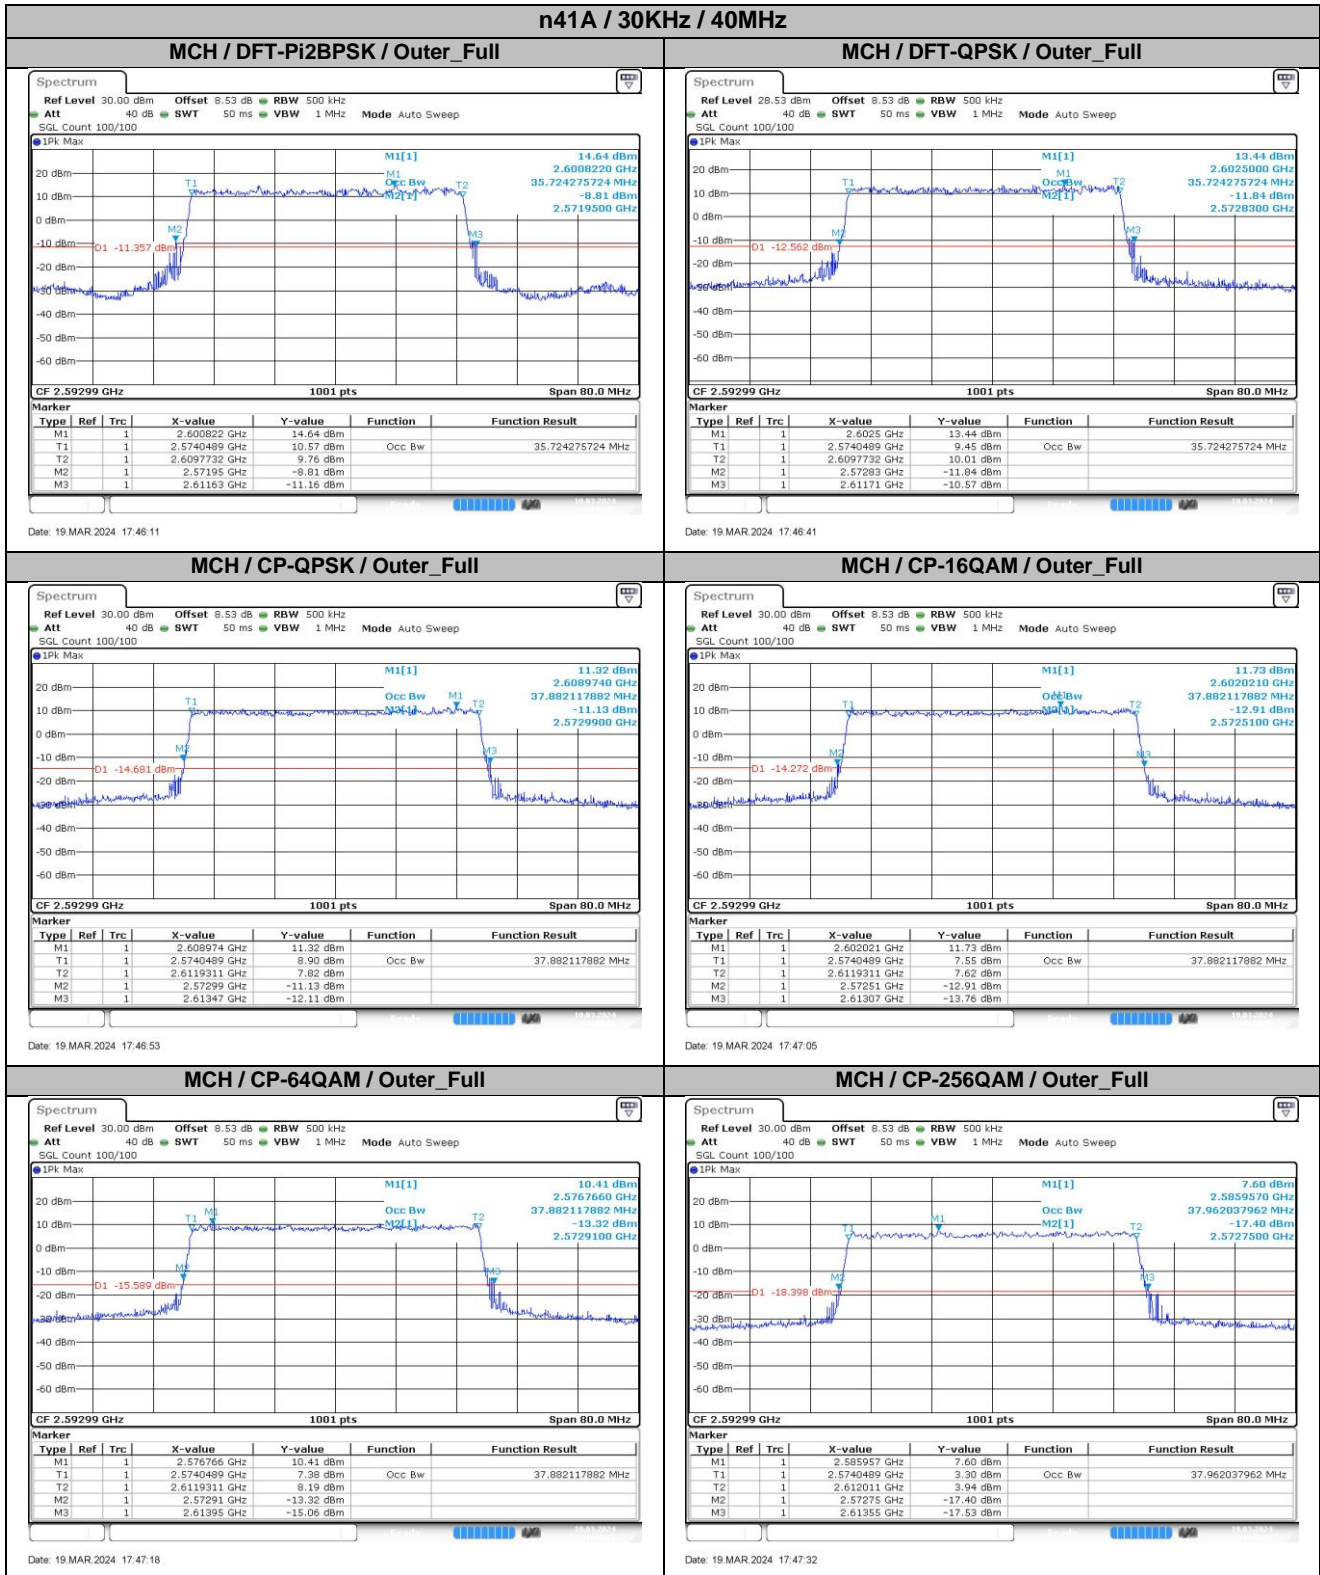

**Appendix
for
n41A
(2496-2690)**

Catalogue

1.	EFFECTIVE ISOTROPIC RADIATED POWER	3
1.1.	TEST RESULTS @ ANT1 (ANTENNA GAIN=-3.00DBI).....	3
2.	PEAK-TO-AVERAGE RATIO	7
2.1.	TEST RESULTS	7
2.2.	TEST PLOTS.....	7
3.	MODULATION CHARACTERISTICS	8
3.1.	TEST PLOTS.....	8
4.	99% OCCUPIED BANDWIDTH & 26DB EMISSION BANDWIDTH	9
4.1.	TEST RESULTS	9
4.2.	TEST PLOTS.....	11
5.	CONDUCTED BAND EDGES	22
5.1.	TEST PLOTS.....	22
6.	CONDUCTED SPURIOUS EMISSION	37
6.1.	TEST PLOTS.....	37
7.	FREQUENCY STABILITY	48
7.1.	TEST RESULTS	48

4.2. Test Plots

5. Conducted Band Edges

5.1. Test Plots