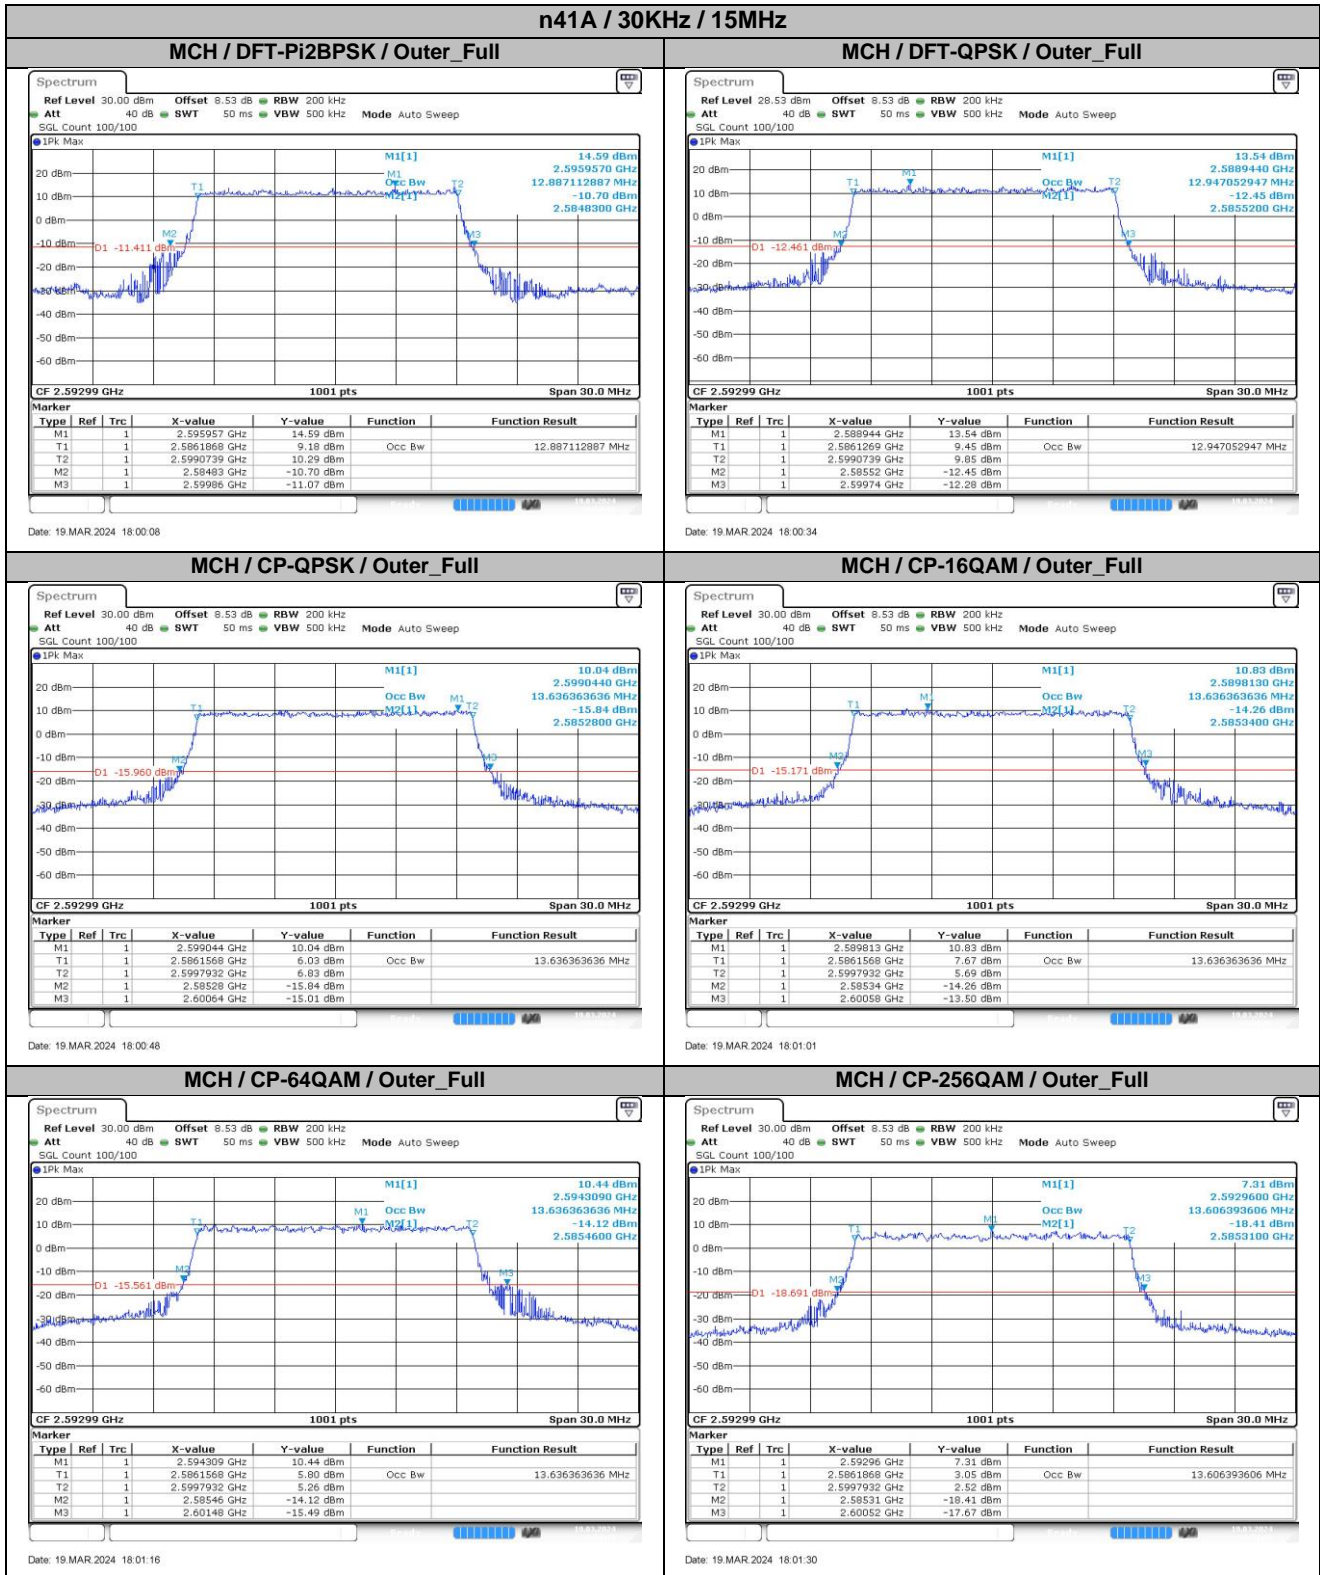

2. Peak-to-Average Ratio

2.1. Test Results

SCS	Bandwidth	Channel	Modulation	Result (dB)		Limit (dB)	Verdict
				DFT-Pi2BPSK	DFT-QPSK		
30KHz	100MHz	LCH	Outer_Full	8.89	7.75	13.00	Pass
30KHz	100MHz	MCH	Outer_Full	9.10	7.82	13.00	Pass
30KHz	100MHz	HCH	Outer_Full	9.06	8.41	13.00	Pass

2.2. Test Plots

3. Modulation Characteristics

3.1. Test Plots

4. 99% Occupied Bandwidth & 26dB Emission Bandwidth

4.1. Test Results

SCS	Bandwidth	Modulation	RB Config	99% Occupied Bandwidth (MHz)	26dB Emission Bandwidth (MHz)	Verdict
30KHz	10MHz	DFT-Pi2BPSK	Outer_Full	8.59	9.86	Pass
30KHz	10MHz	DFT-QPSK	Outer_Full	8.61	9.70	Pass
30KHz	10MHz	CP-QPSK	Outer_Full	8.61	10.10	Pass
30KHz	10MHz	CP-16QAM	Outer_Full	8.59	10.02	Pass
30KHz	10MHz	CP-64QAM	Outer_Full	8.61	10.18	Pass
30KHz	10MHz	CP-256QAM	Outer_Full	8.57	10.00	Pass
30KHz	15MHz	DFT-Pi2BPSK	Outer_Full	12.89	15.03	Pass
30KHz	15MHz	DFT-QPSK	Outer_Full	12.95	14.22	Pass
30KHz	15MHz	CP-QPSK	Outer_Full	13.64	15.36	Pass
30KHz	15MHz	CP-16QAM	Outer_Full	13.64	15.24	Pass
30KHz	15MHz	CP-64QAM	Outer_Full	13.64	16.02	Pass
30KHz	15MHz	CP-256QAM	Outer_Full	13.61	15.21	Pass
30KHz	20MHz	DFT-Pi2BPSK	Outer_Full	17.90	19.36	Pass
30KHz	20MHz	DFT-QPSK	Outer_Full	17.90	20.40	Pass
30KHz	20MHz	CP-QPSK	Outer_Full	18.22	20.84	Pass
30KHz	20MHz	CP-16QAM	Outer_Full	18.22	21.16	Pass
30KHz	20MHz	CP-64QAM	Outer_Full	18.22	19.88	Pass
30KHz	20MHz	CP-256QAM	Outer_Full	18.22	19.92	Pass
30KHz	30MHz	DFT-Pi2BPSK	Outer_Full	26.85	29.46	Pass
30KHz	30MHz	DFT-QPSK	Outer_Full	26.85	29.34	Pass
30KHz	30MHz	CP-QPSK	Outer_Full	27.81	30.48	Pass

4.2. Test Plots

5. Conducted Band Edges

5.1. Test Plots