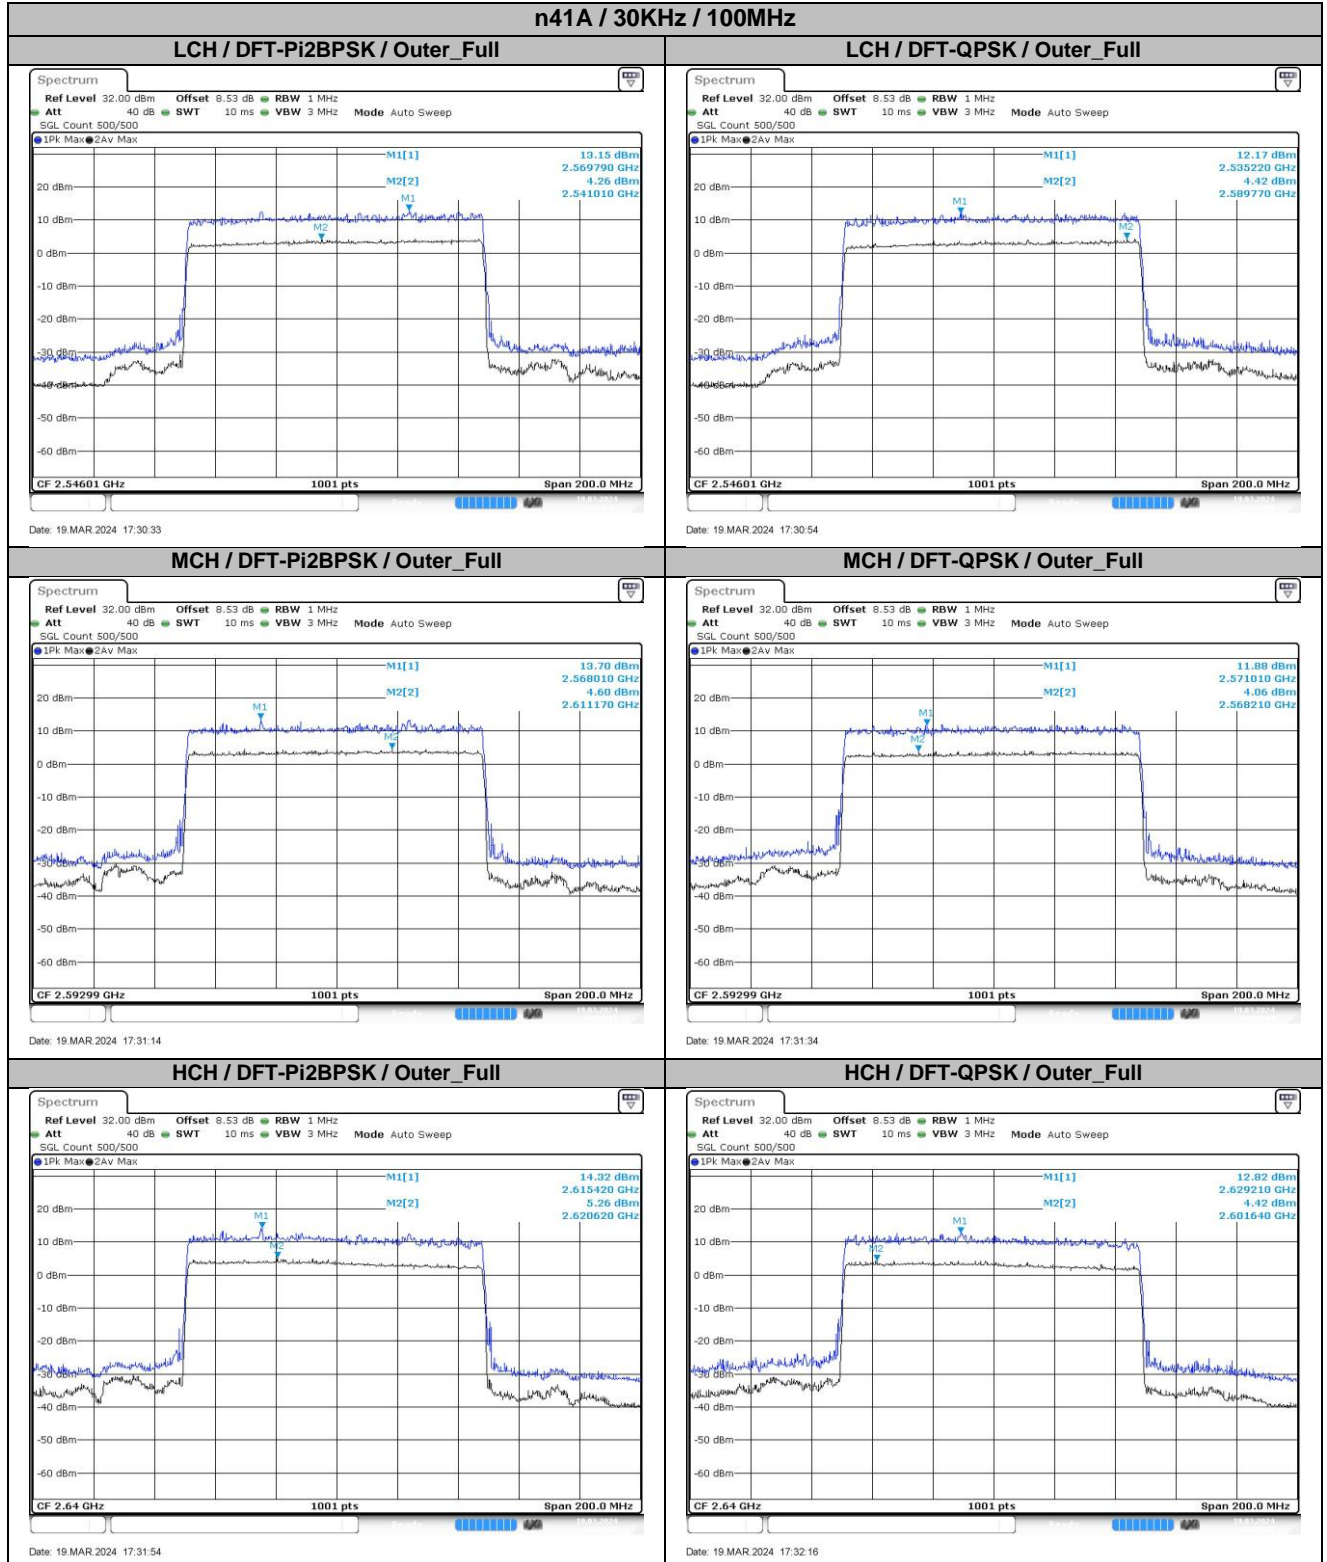

2. Peak-to-Average Ratio

2.1. Test Results

SCS	Bandwidth	Channel	Modulation	Result (dB)		Limit (dB)	Verdict
				DFT-Pi2BPSK	DFT-QPSK		
30KHz	100MHz	LCH	Outer_Full	8.89	7.75	13.00	Pass
30KHz	100MHz	MCH	Outer_Full	9.10	7.82	13.00	Pass
30KHz	100MHz	HCH	Outer_Full	9.06	8.41	13.00	Pass

2.2. Test Plots