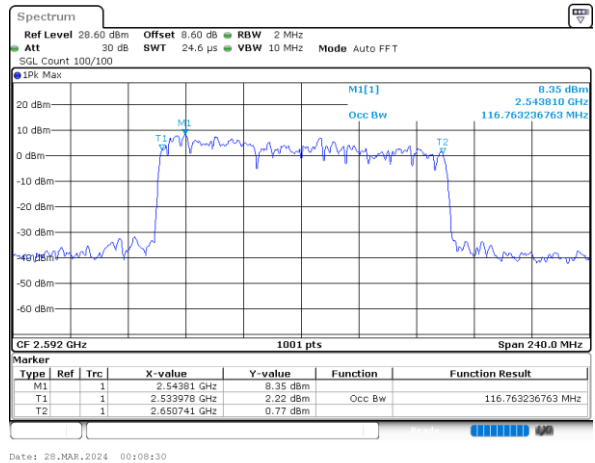

FCC N41C

40M+80M

QPSK

16QAM

64QAM

256QAM