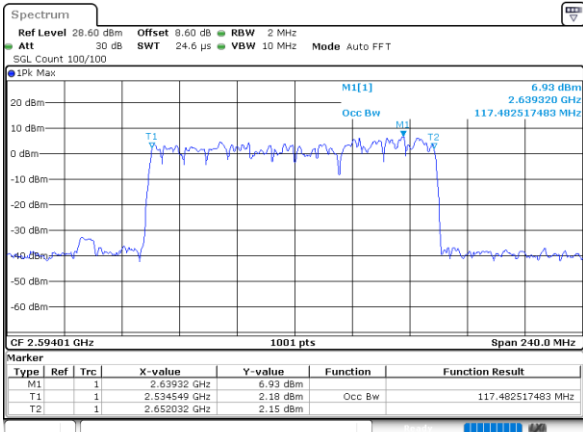

FCC N41C

80M+40M

QPSK

16QAM

64QAM

256QAM