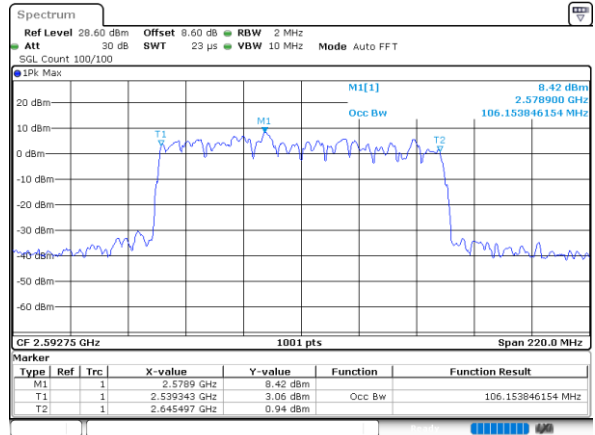

50M+60M

QPSK

Date: 28.MAR.2024 01:00:19

16QAM

Date: 28.MAR.2024 00:59:20

64QAM

Date: 28.MAR.2024 00:59:01

256QAM

Date: 28.MAR.2024 00:58:08

FCC N41C

50M+80M

QPSK

Date: 27.MAR.2024 22:31:13

16QAM

Date: 27.MAR.2024 22:32:14

64QAM