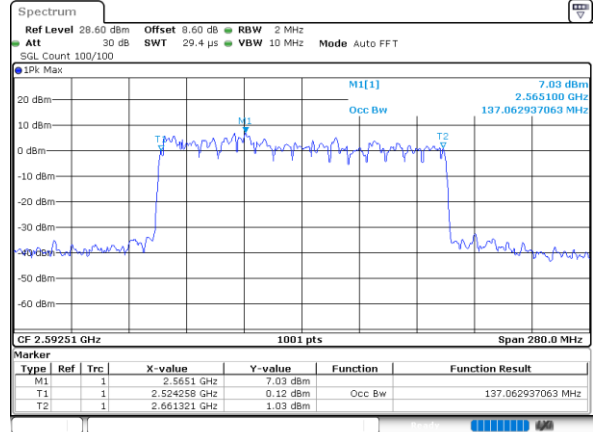

16QAM

Date: 27_MAR_2024 22:10:10