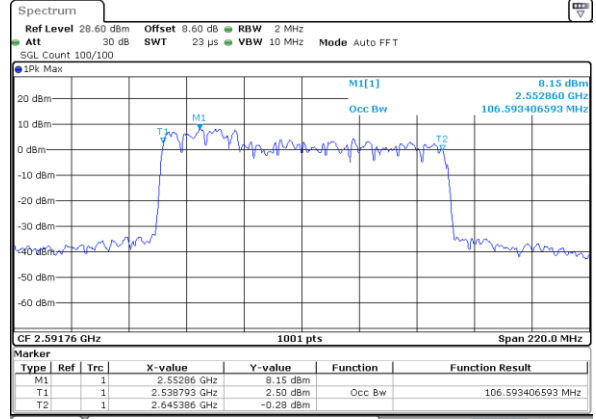

16QAM

64QAM

256QAM

FCC N41C

30M+80M

QPSK

Date: 27_MAR_2024 23:47:50

16QAM