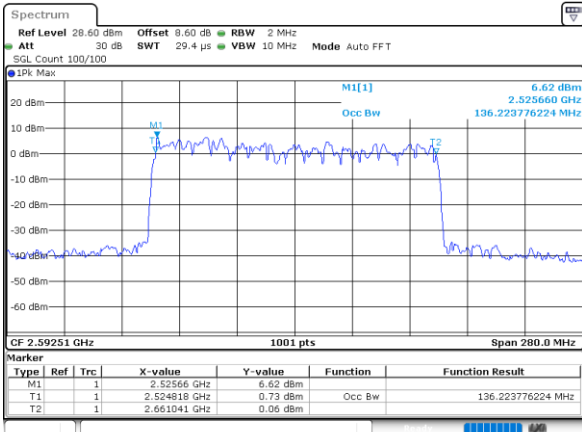

64QAM

Date: 27_MAR_2024 22:10:31