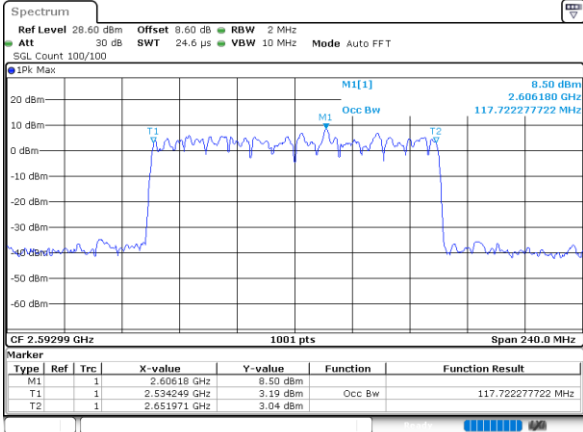

FCC N41C

60M+60M

QPSK