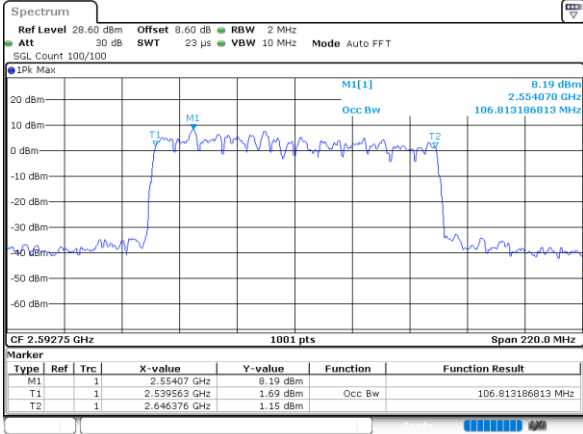

FCC N41C

50M+60M

QPSK

Date: 28.MAR.2024 01:00:19