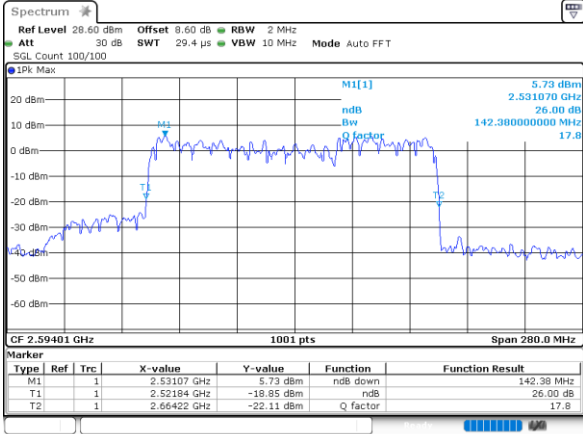

FCC N41C

90M+50M

QPSK

Date: 27.MAR.2024 21:56:59