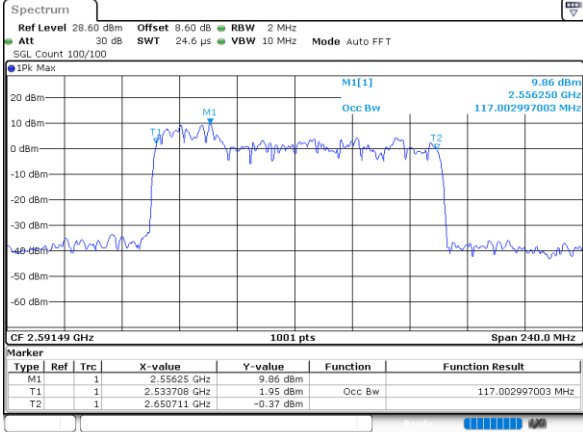

Date: 27_MAR_2024 23:46:13

64QAM

Date: 27_MAR_2024 23:49:09

256QAM

Date: 27_MAR_2024 23:46:53

FCC N41C

30M+90M

QPSK