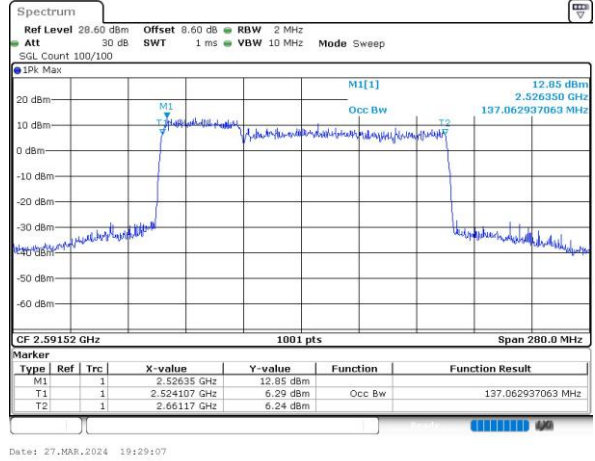

256QAM

FCC N41C

40M+100M

QPSK

16QAM

64QAM

256QAM

FCC N41C