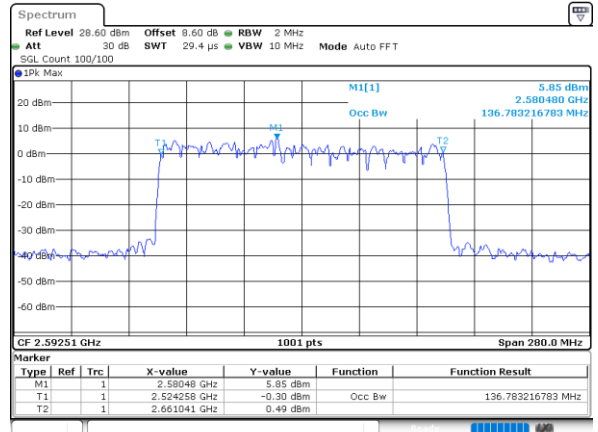

Date: 27_MAR_2024 22:09:01

16QAM

Date: 27_MAR_2024 22:10:10

64QAM

Date: 27_MAR_2024 22:10:31

256QAM

Date: 27_MAR_2024 22:12:32

FCC N41C