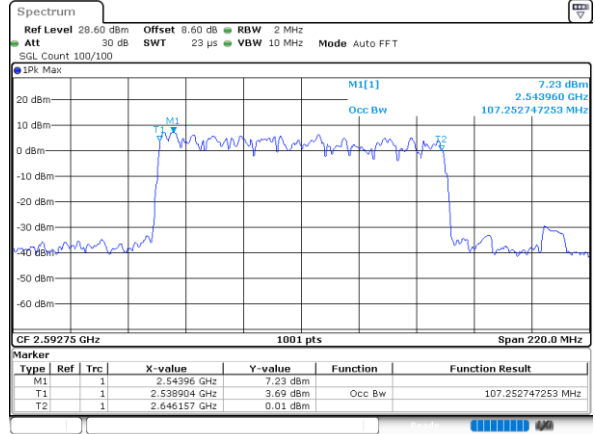

16QAM

Date: 28.MAR.2024 00:59:20