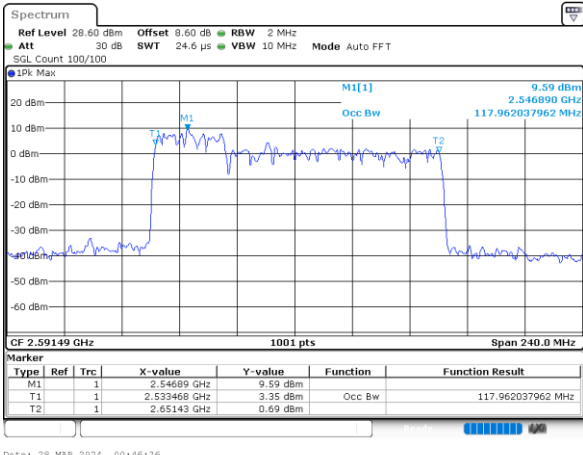

FCC N41C

30M+90M

QPSK

16QAM

64QAM

256QAM