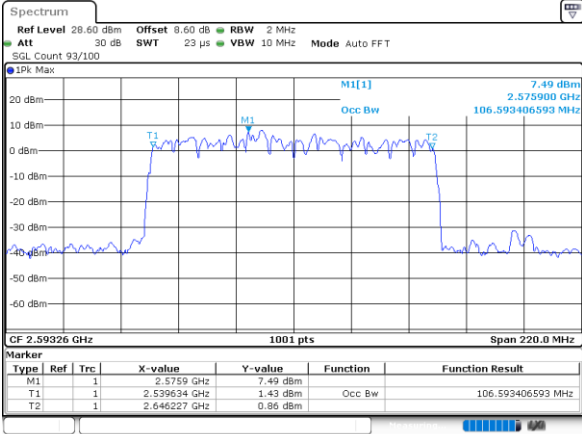

Date: 27.MAR.2024 20:49:54

64QAM

Date: 27.MAR.2024 20:50:29

256QAM

Date: 27.MAR.2024 20:52:02

FCC N41C

60M+50M

QPSK