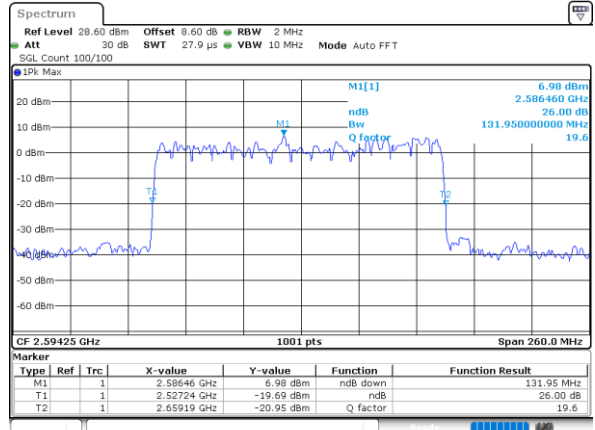

16QAM

Date: 27.MAR.2024 22:20:34