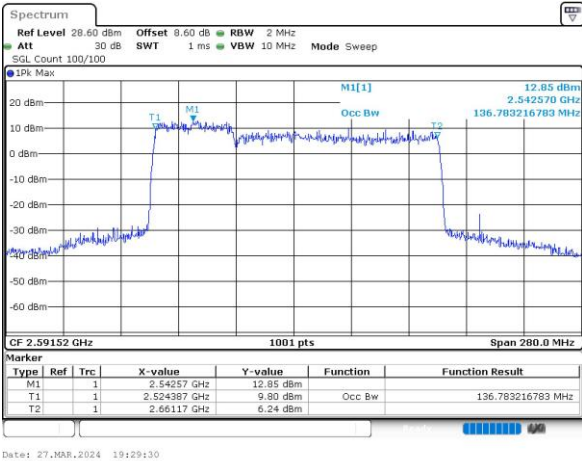

256QAM

FCC N41C

40M+100M

QPSK

16QAM

64QAM

256QAM

FCC N41C