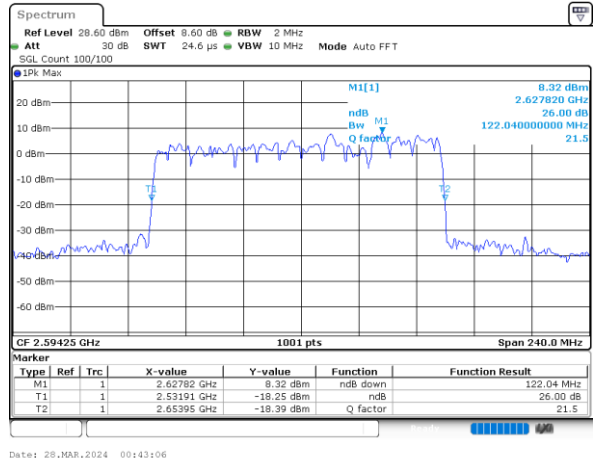

QPSK

16QAM

64QAM

256QAM

FCC N41C

90M+40M

QPSK

Date: 27.MAR.2024 22:19:47