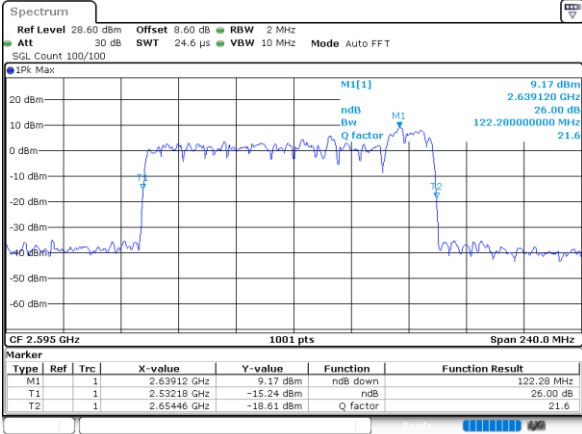

QPSK

16QAM

64QAM

256QAM

FCC N41C

100M+20M

QPSK

Date: 27.MAR.2024 23:57:44