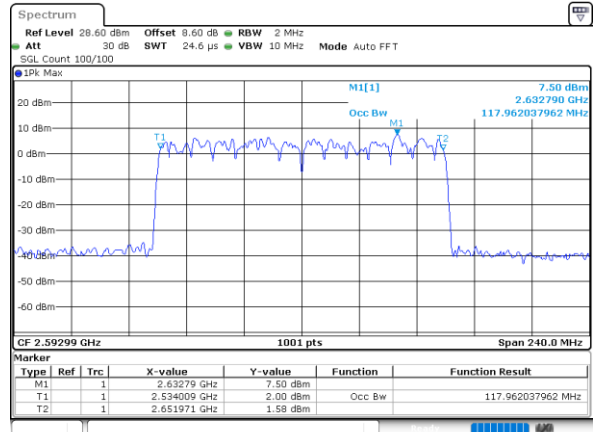

60M+60M

QPSK

16QAM

64QAM

256QAM

FCC N41C

60M+80M

QPSK