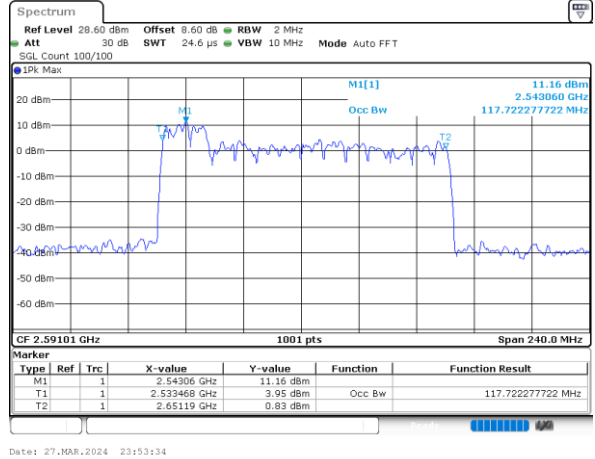

FCC N41C

20M+100M

QPSK

16QAM

64QAM

256QAM