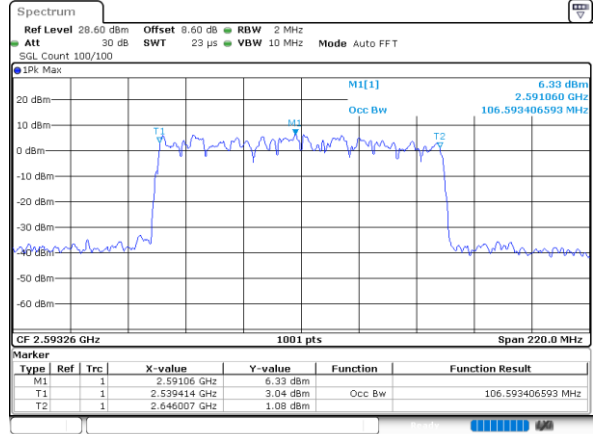

16QAM

Date: 28.MAR.2024 00:55:18