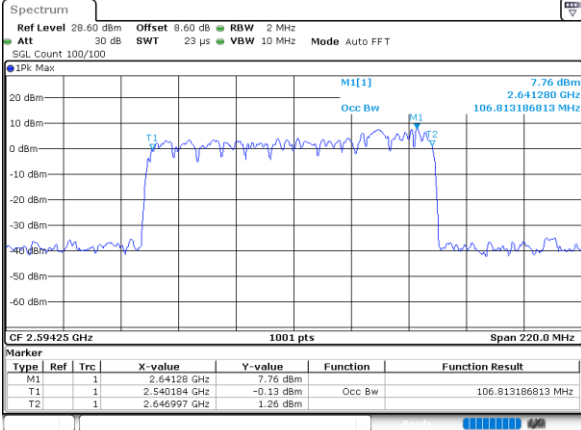

FCC N41C

80M+30M

QPSK