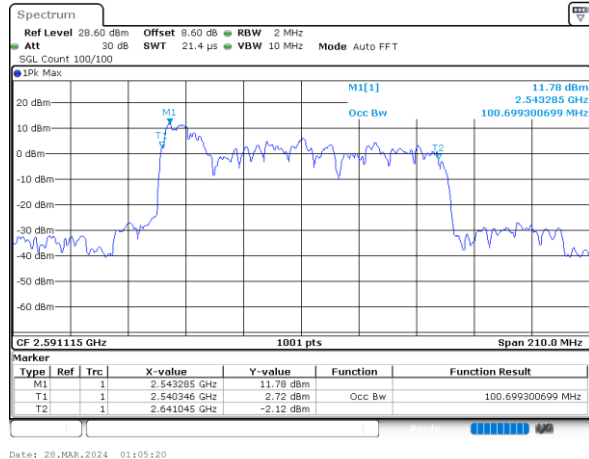

FCC N41C

15M+90M

QPSK

16QAM

64QAM

256QAM