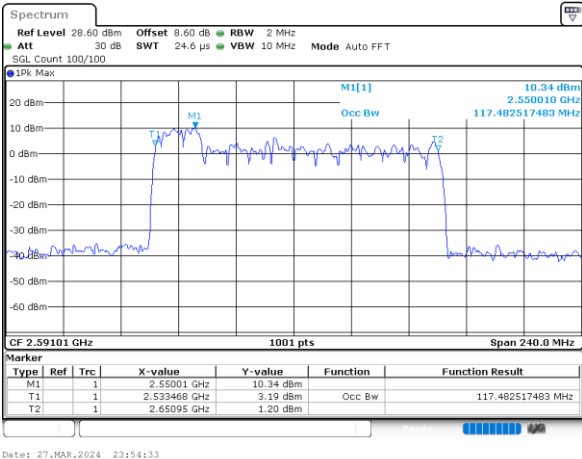

FCC N41C

20M+100M

QPSK

16QAM

64QAM

256QAM