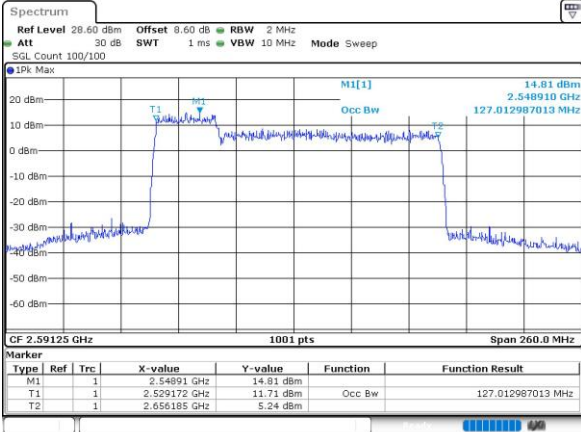

16QAM

64QAM

256QAM

FCC N41C

30M+100M

QPSK

Date: 27_MAR_2024 19:36:25

16QAM