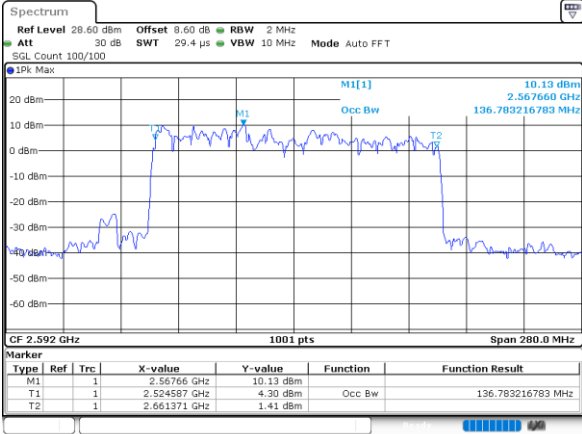

Date: 27.MAR.2024 22:32:50

256QAM

Date: 27.MAR.2024 22:33:59

FCC N41C

50M+90M

QPSK

Date: 27.MAR.2024 20:47:01

16QAM

Date: 27.MAR.2024 20:49:54

64QAM

Date: 27.MAR.2024 20:50:29

256QAM

Date: 27.MAR.2024 20:52:02

FCC N41C

60M+50M

QPSK