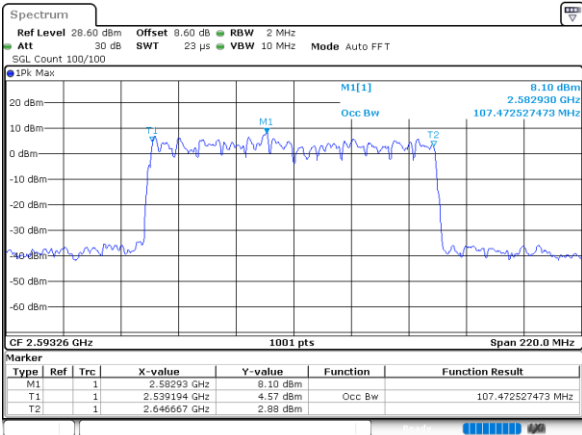

64QAM

Date: 28.MAR.2024 00:54:21