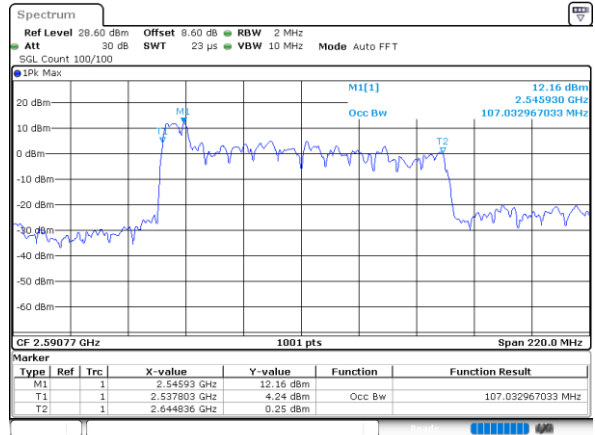

Date: 28.MAR.2024 00:25:00

256QAM

Date: 28.MAR.2024 00:25:35

FCC N41C

15M+90M

QPSK

16QAM

64QAM