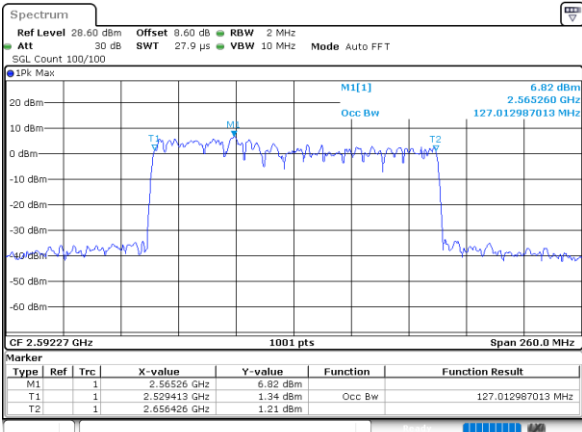

Date: 28.MAR.2024 00:58:08

FCC N41C

50M+80M

QPSK

Date: 27.MAR.2024 22:31:13

16QAM

Date: 27.MAR.2024 22:32:14

64QAM