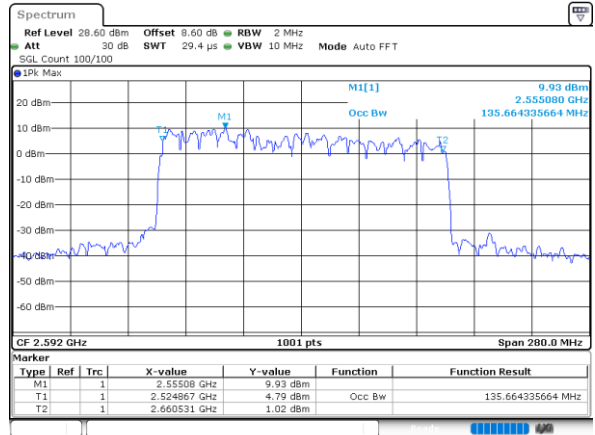

Date: 27.MAR.2024 22:32:50

256QAM

Date: 27.MAR.2024 22:33:59

FCC N41C

50M+90M

QPSK

Date: 27.MAR.2024 20:47:01

16QAM

Date: 27.MAR.2024 20:49:54

64QAM

Date: 27.MAR.2024 20:50:29

256QAM

Date: 27.MAR.2024 20:52:02

FCC N41C

60M+50M

QPSK