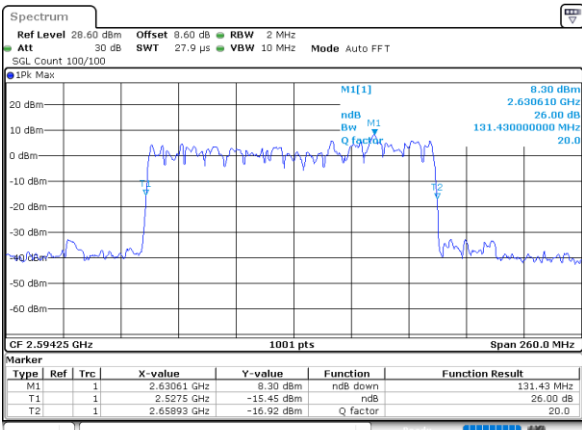

64QAM

Date: 27.MAR.2024 22:20:55