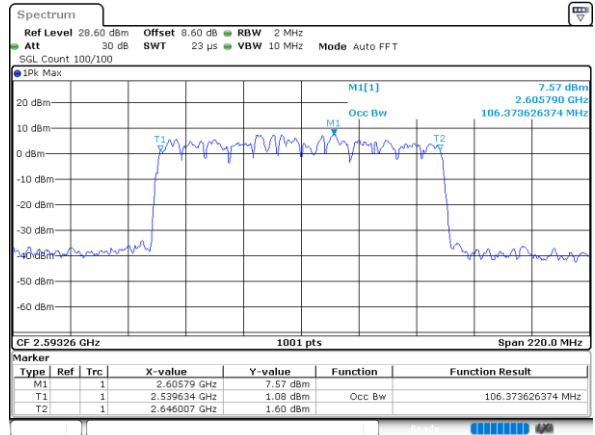

Date: 28.MAR.2024 00:55:38

16QAM

Date: 28.MAR.2024 00:55:18

64QAM

Date: 28.MAR.2024 00:54:21

256QAM

Date: 28.MAR.2024 00:56:19

FCC N41C