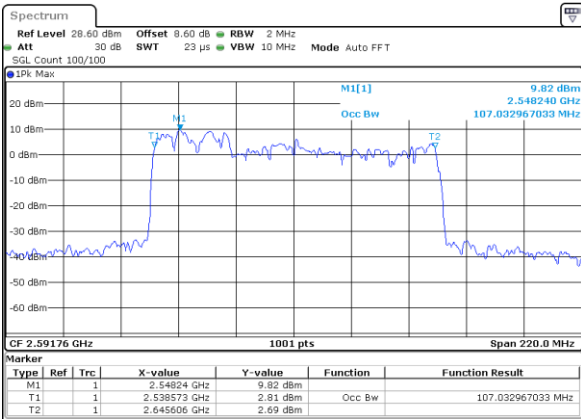

64QAM

Date: 27_MAR_2024 23:49:09