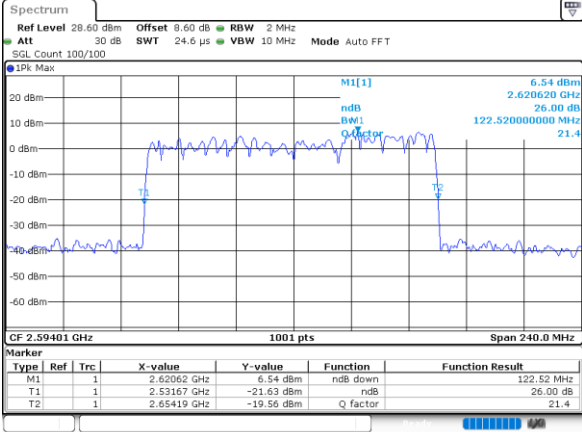

FCC N41C

80M+40M

QPSK

16QAM

64QAM

256QAM

FCC N41C

80M+50M