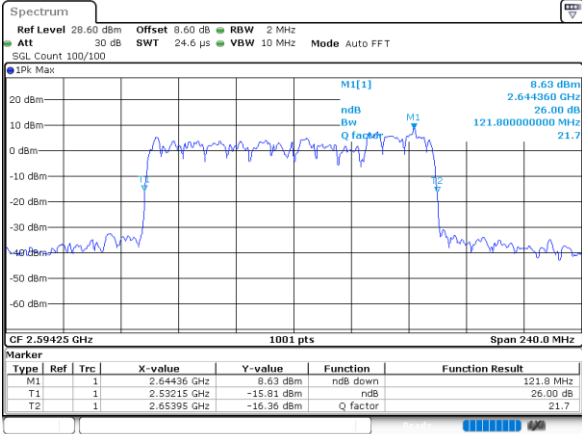

FCC N41C

90M+30M

QPSK