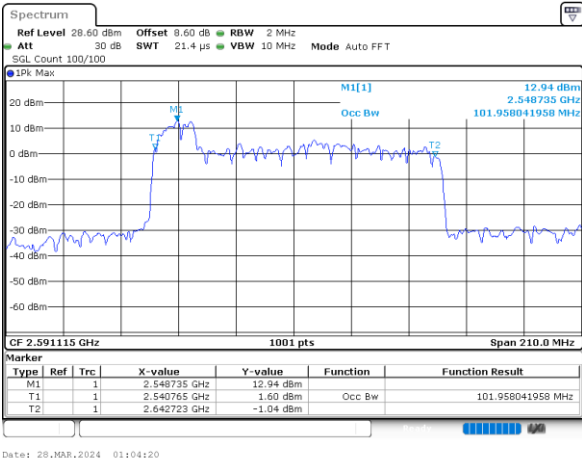

Date: 28.MAR.2024 00:25:00

256QAM

Date: 28.MAR.2024 00:25:35

FCC N41C

15M+90M

QPSK

16QAM

64QAM