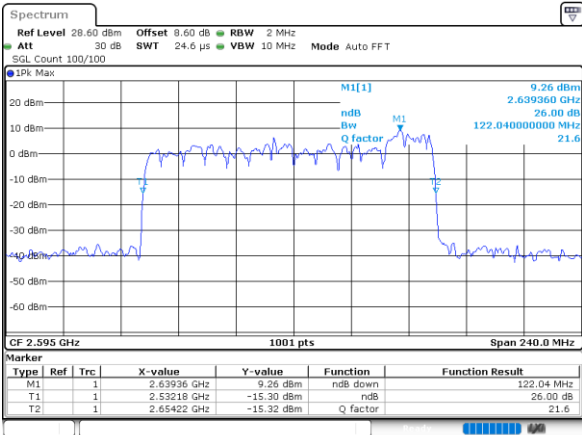

64QAM

Date: 27.MAR.2024 23:59:00