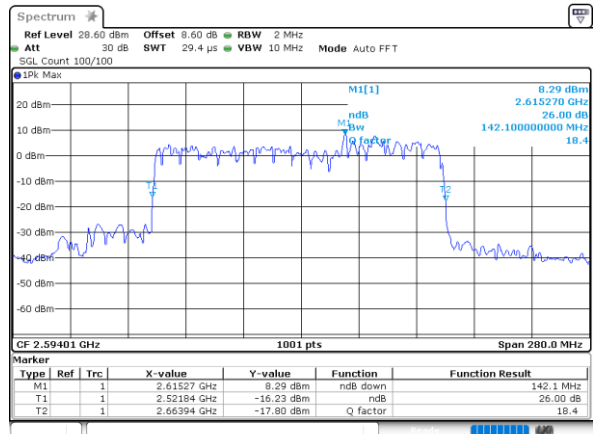

256QAM

Date: 27.MAR.2024 22:00:18