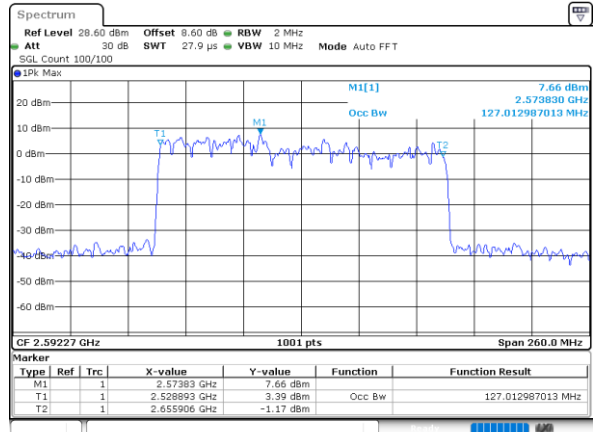

256QAM

Date: 27.MAR.2024 22:33:59