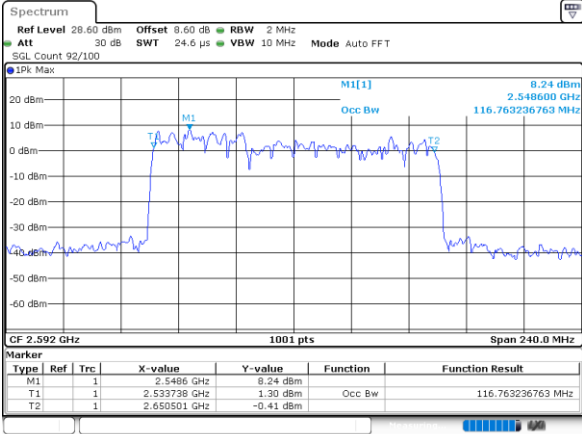

Date: 27_MAR_2024 19:36:46

64QAM

Date: 27_MAR_2024 19:37:16

256QAM

Date: 27_MAR_2024 19:37:52

FCC N41C

40M+80M

QPSK