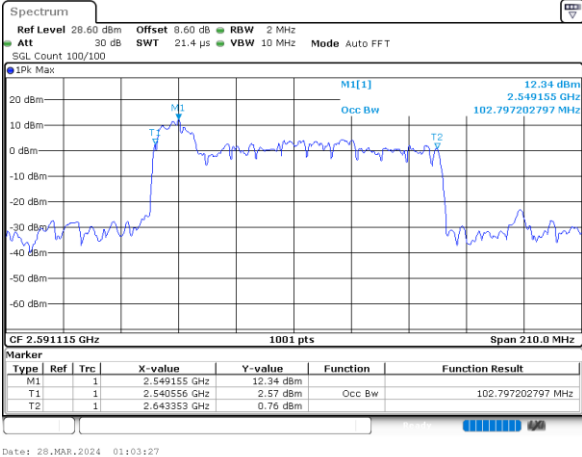

Date: 28.MAR.2024 00:25:00

256QAM

Date: 28.MAR.2024 00:25:35

FCC N41C

15M+90M

QPSK

16QAM

64QAM