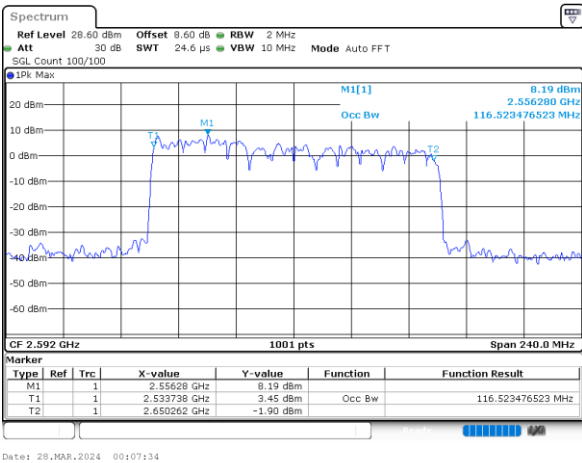

FCC N41C

40M+80M

QPSK

16QAM

64QAM

256QAM