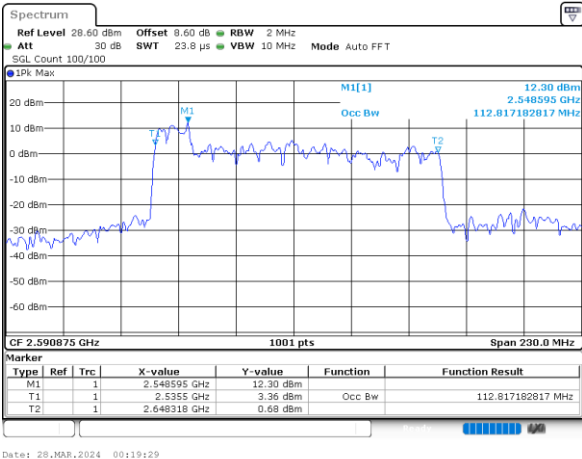

256QAM

FCC N41C

15M+100M

QPSK

16QAM

64QAM

256QAM

FCC N41C