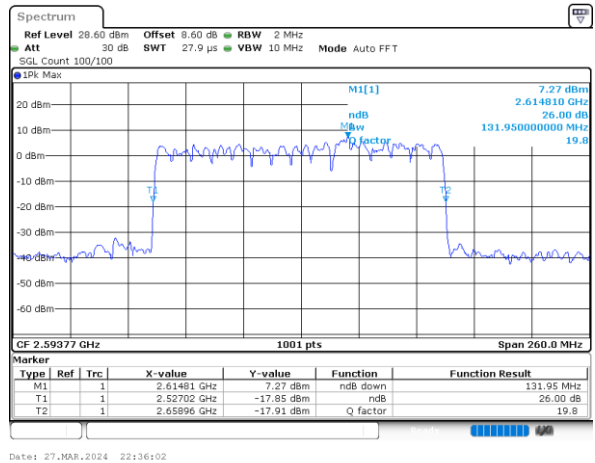

QPSK

16QAM

64QAM

256QAM

FCC N41C

80M+60M

QPSK

16QAM