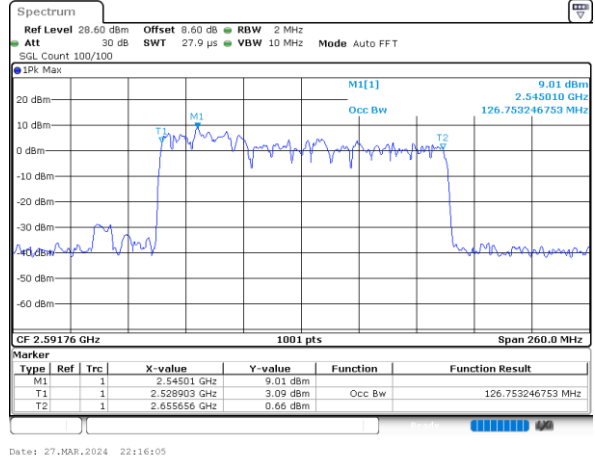

16QAM

64QAM

256QAM

FCC N41C

40M+90M

QPSK

16QAM

64QAM