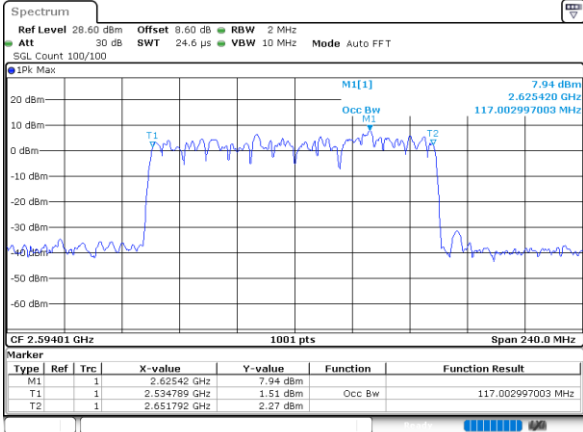

80M+30M

QPSK

16QAM

64QAM

256QAM

FCC N41C

80M+40M

QPSK