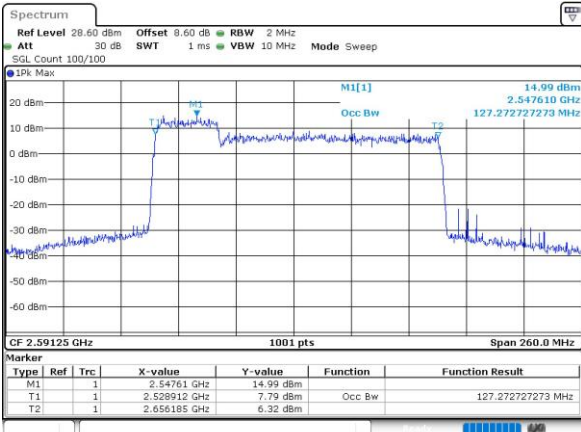

64QAM

Date: 27_MAR_2024 19:37:16