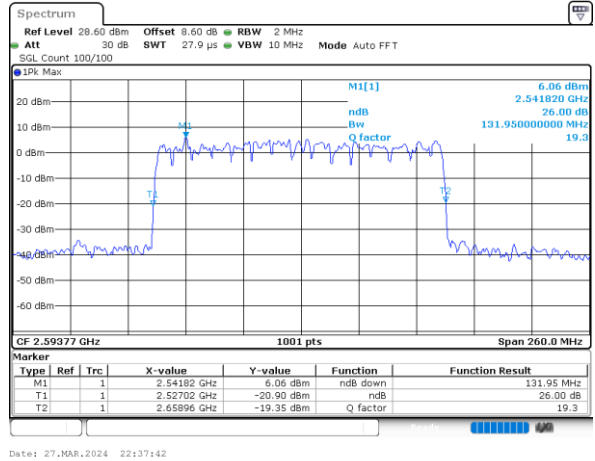

FCC N41C

80M+50M

QPSK

16QAM

64QAM

256QAM