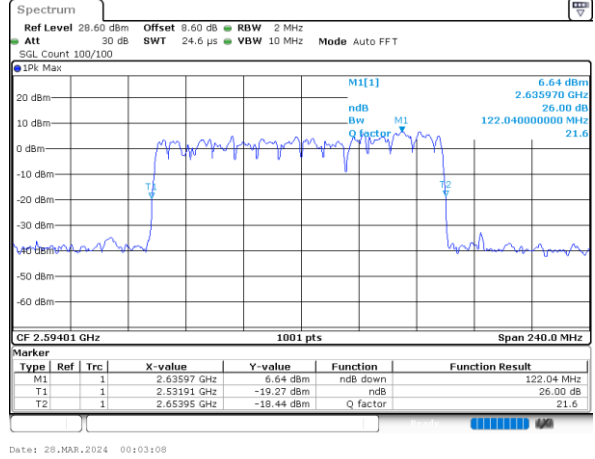

FCC N41C

80M+40M

QPSK

16QAM

64QAM

256QAM

FCC N41C

80M+50M