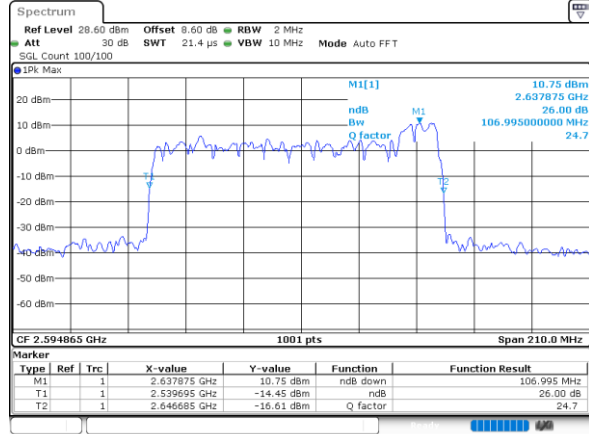

64QAM

256QAM

FCC N41C

90M+15M

QPSK

16QAM

64QAM

256QAM

FCC N41C

90M+20M

QPSK

16QAM

64QAM

256QAM

FCC N41C

90M+30M