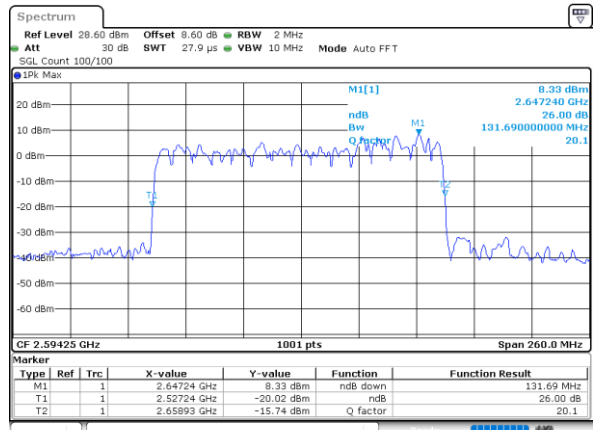

16QAM

Date: 27.MAR.2024 22:20:34

64QAM

Date: 27.MAR.2024 22:20:55

256QAM

Date: 27.MAR.2024 22:22:06

FCC N41C

90M+50M