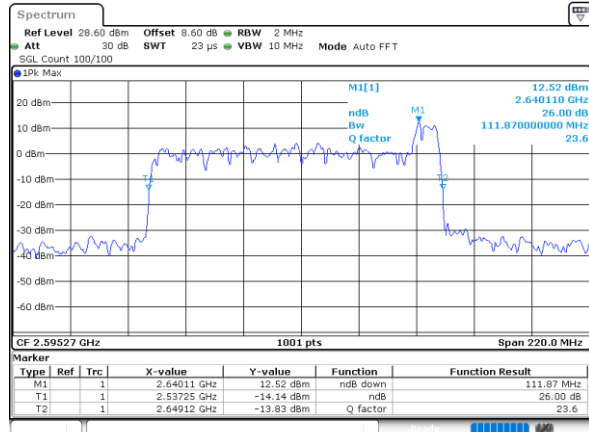

FCC N41C

100M+10M

QPSK

16QAM

64QAM

256QAM

FCC N41C

100M+15M