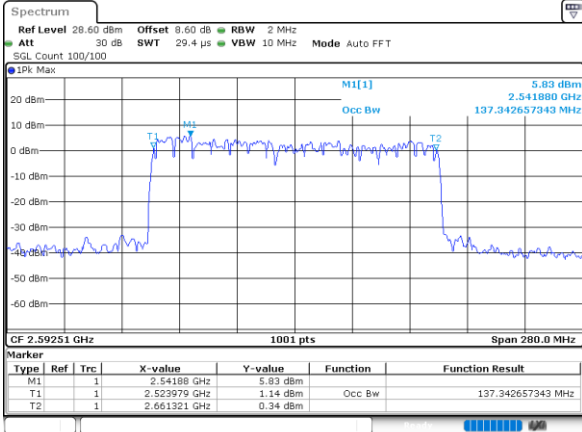

60M+60M

QPSK

16QAM

64QAM

256QAM

FCC N41C

60M+80M

QPSK