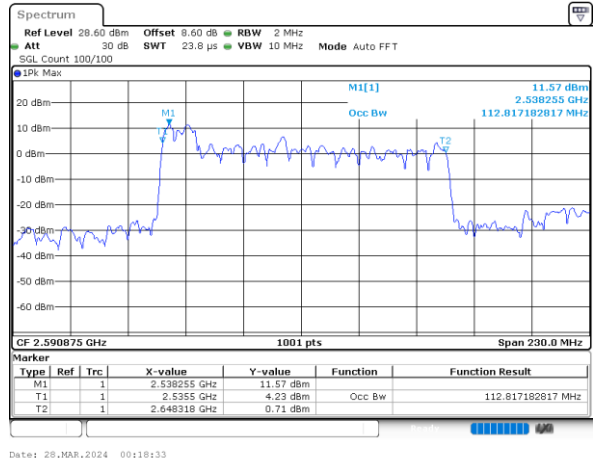

256QAM

FCC N41C

15M+100M

QPSK

16QAM

64QAM

256QAM

FCC N41C