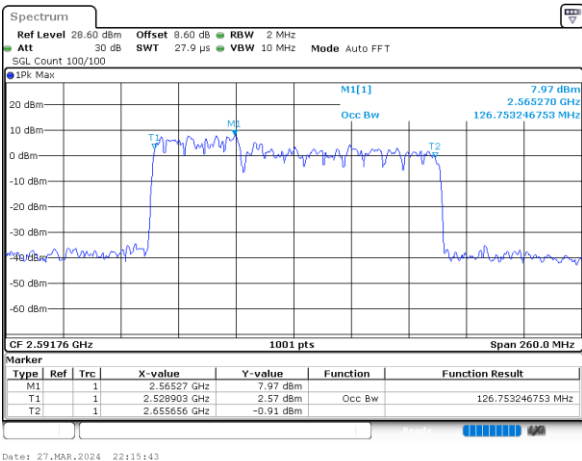

16QAM

64QAM

256QAM

FCC N41C

40M+90M

QPSK

16QAM

64QAM