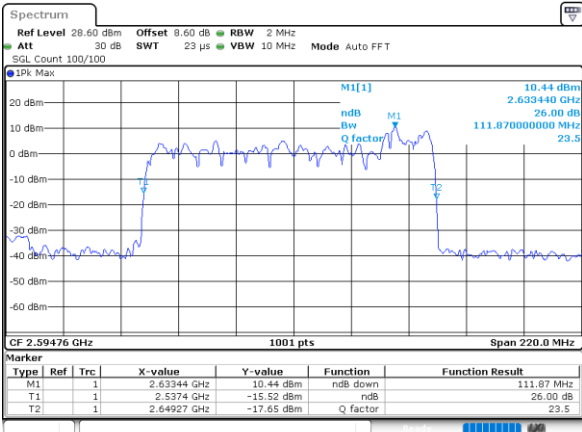

FCC N41C

90M+20M

QPSK

16QAM

64QAM

256QAM

FCC N41C

90M+30M