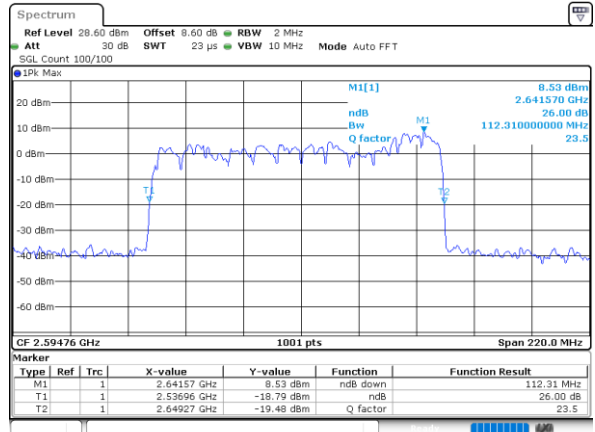

FCC N41C

90M+20M

QPSK

16QAM

64QAM

256QAM

FCC N41C

90M+30M