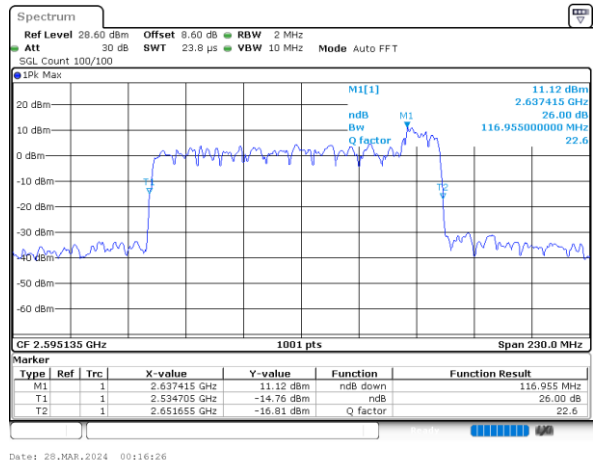

QPSK

16QAM

64QAM

256QAM

FCC N41C

100M+20M

QPSK

Date: 27.MAR.2024 23:57:44