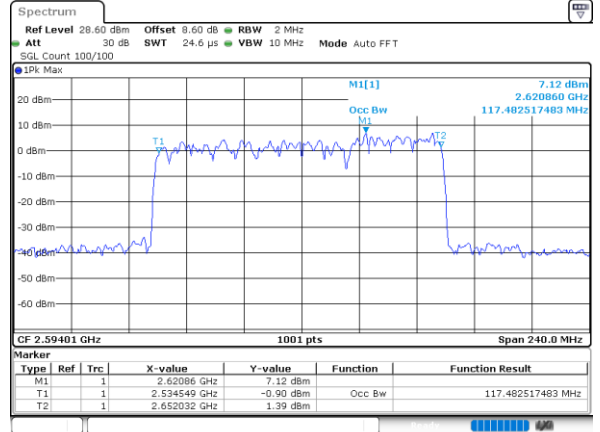

FCC N41C

80M+40M

QPSK

16QAM

64QAM

256QAM