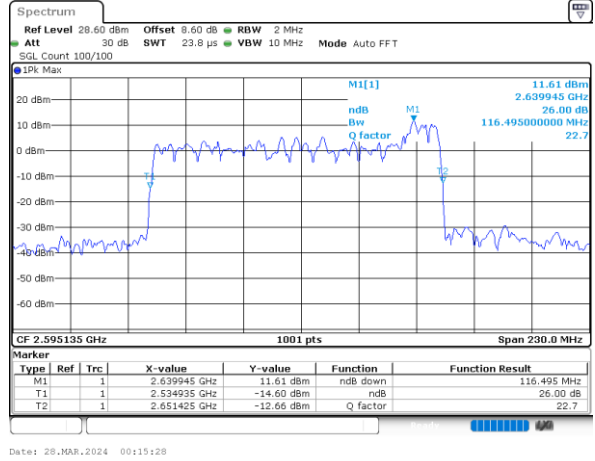

FCC N41C

100M+15M

QPSK

16QAM

64QAM

256QAM