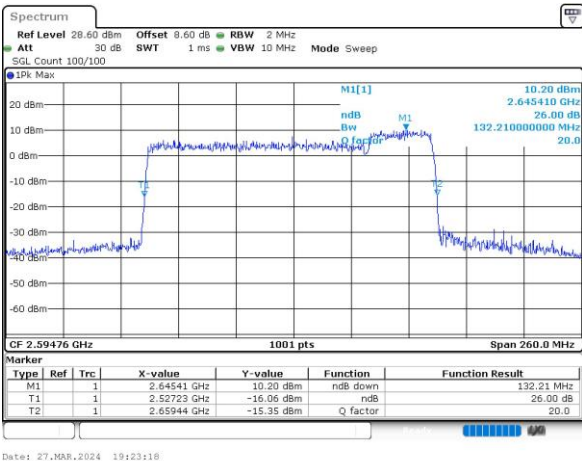

FCC N41C

100M+30M

QPSK

16QAM

64QAM

256QAM