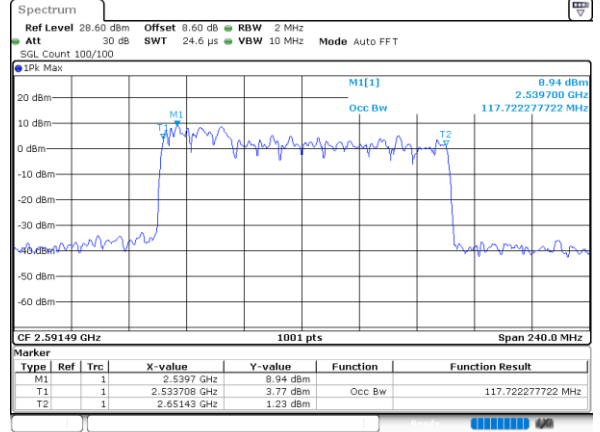

FCC N41C

30M+90M

QPSK

16QAM

64QAM

256QAM