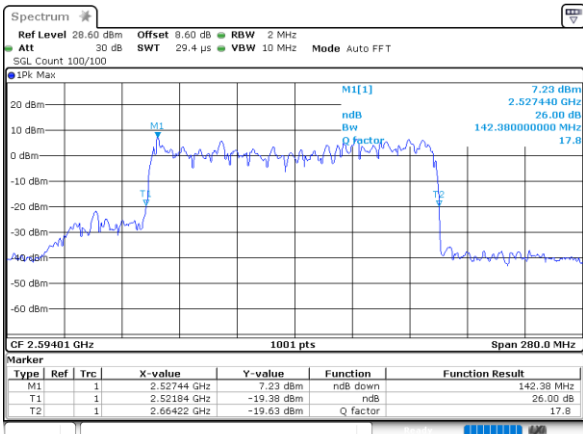

64QAM

Date: 27.MAR.2024 21:59:00