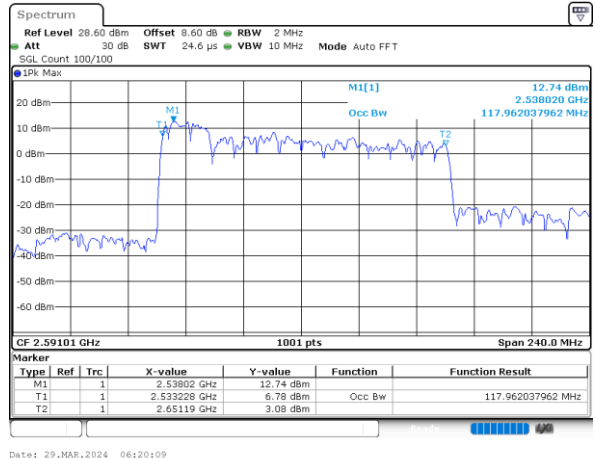

FCC N41C

20M+100M

QPSK

16QAM

64QAM

256QAM