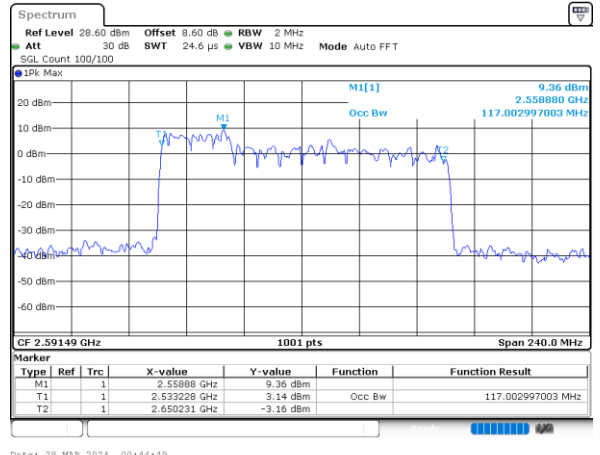

FCC N41C

30M+90M

QPSK

16QAM

64QAM

256QAM