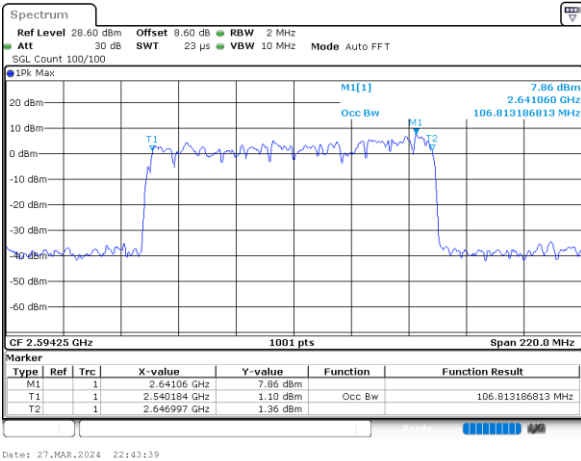

80M+30M

QPSK

16QAM

64QAM

256QAM

FCC N41C

80M+40M

QPSK