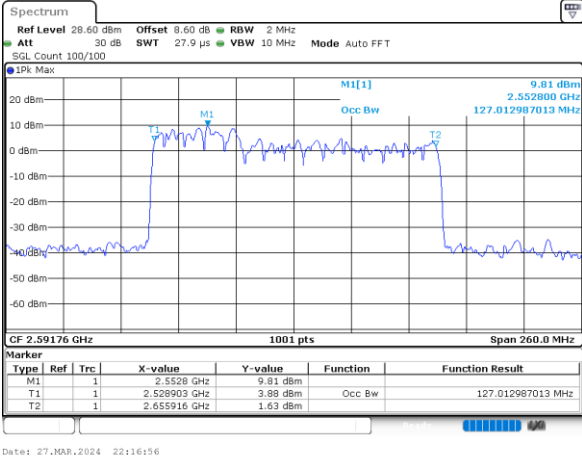

16QAM

64QAM

256QAM

FCC N41C

40M+90M

QPSK

16QAM

64QAM