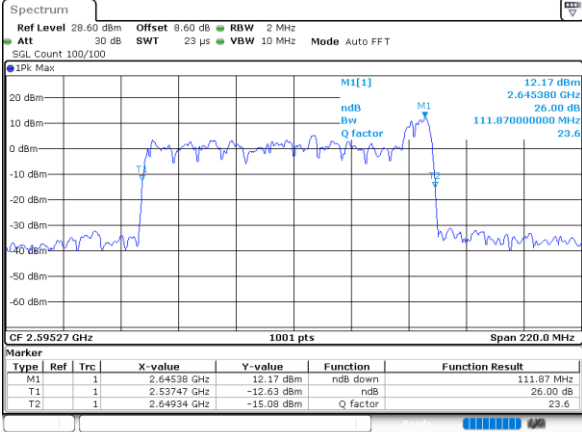

FCC N41C

100M+10M

QPSK

16QAM

64QAM

256QAM

FCC N41C

100M+15M