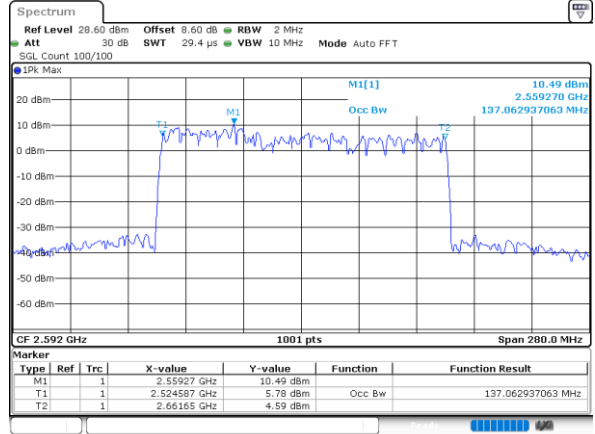

Date: 27.MAR.2024 22:32:50

256QAM

Date: 27.MAR.2024 22:33:59

FCC N41C

50M+90M

QPSK

Date: 27.MAR.2024 20:47:01

16QAM