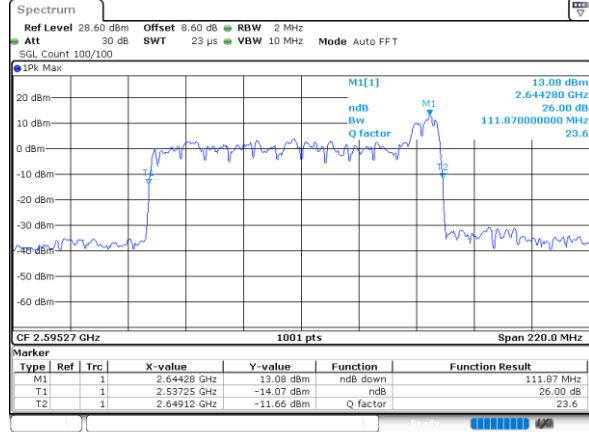

FCC N41C

100M+10M

QPSK

16QAM

64QAM

256QAM

FCC N41C

100M+15M