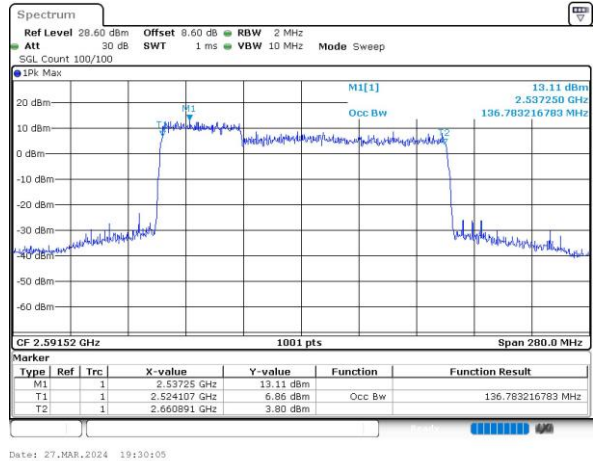

256QAM

FCC N41C

40M+100M

QPSK

16QAM

64QAM

256QAM

FCC N41C