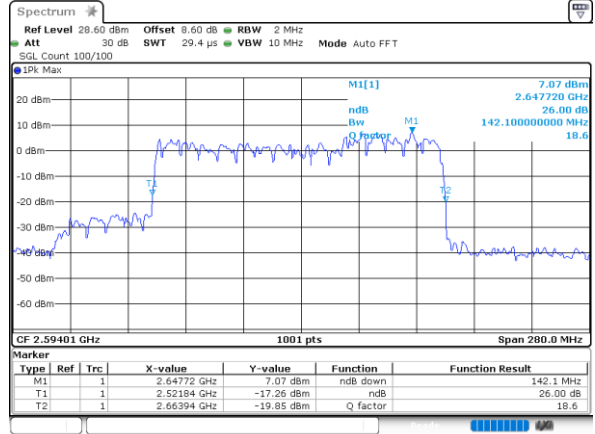

16QAM

Date: 27.MAR.2024 21:57:33