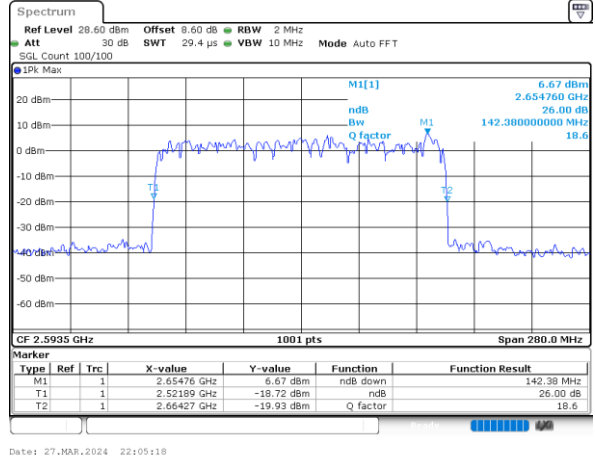

QPSK

16QAM

64QAM

256QAM

FCC N41C

80M+60M

QPSK

16QAM