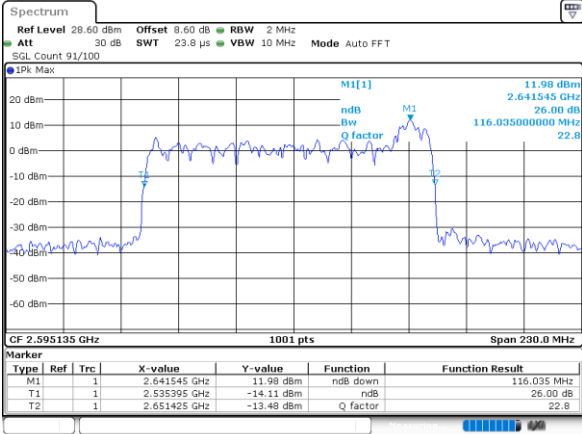

FCC N41C

100M+15M

QPSK