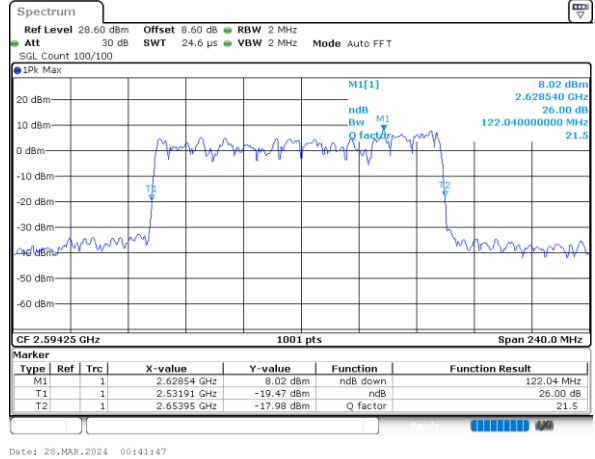

FCC N41C

90M+30M

QPSK

16QAM

64QAM

256QAM