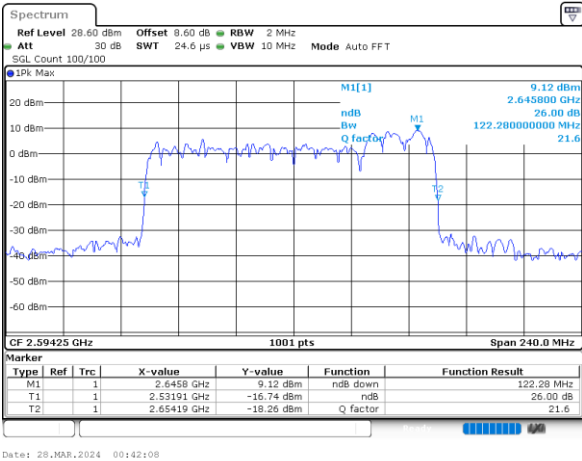

FCC N41C

90M+30M

QPSK

16QAM

64QAM

256QAM