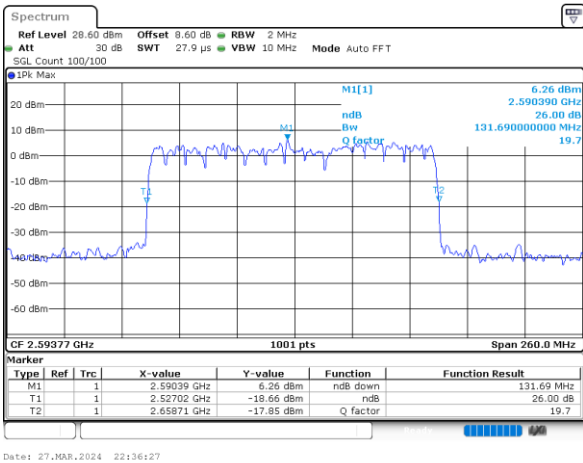

FCC N41C

80M+50M

QPSK

16QAM

64QAM

256QAM