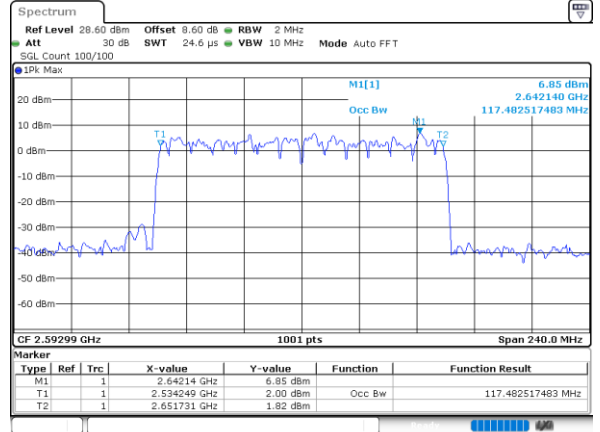

FCC N41C

60M+60M

QPSK

16QAM

64QAM

256QAM