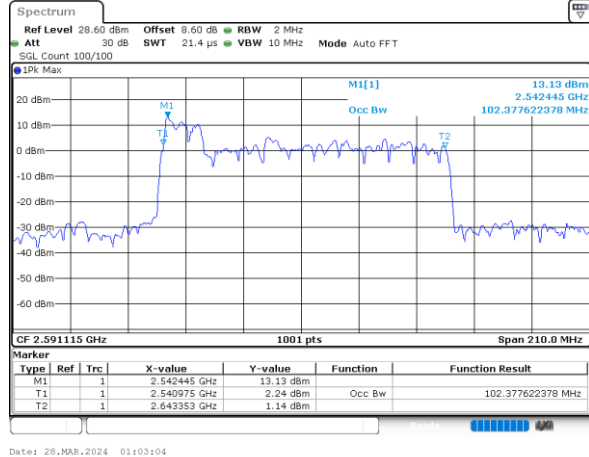

Date: 28.MAR.2024 00:25:00

256QAM

Date: 28.MAR.2024 00:25:35

FCC N41C

15M+90M

QPSK

16QAM

64QAM