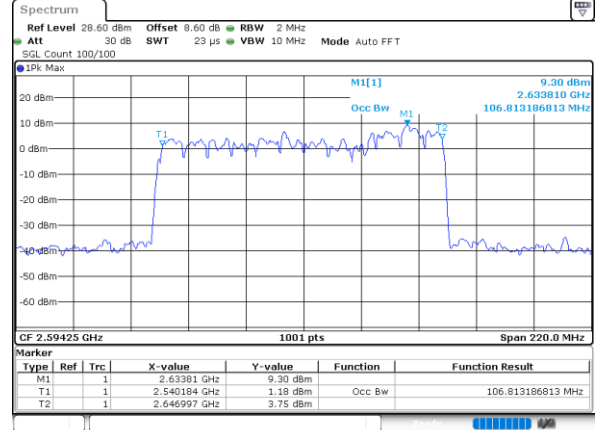

Date: 27_MAR_2024 22:09:01

16QAM

Date: 27_MAR_2024 22:10:10

64QAM

Date: 27_MAR_2024 22:10:31

256QAM

Date: 27_MAR_2024 22:12:32

FCC N41C

80M+30M

QPSK

16QAM

64QAM

256QAM

FCC N41C

80M+40M

QPSK