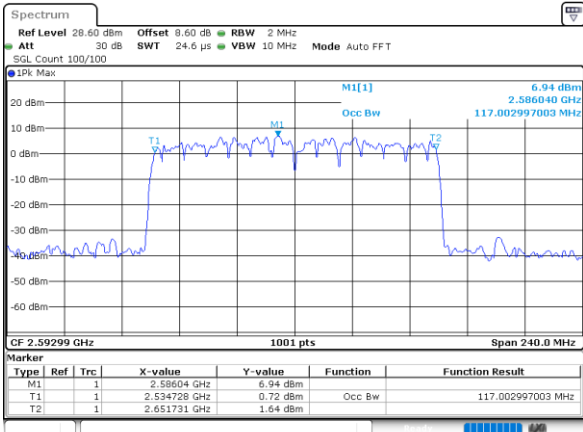

60M+60M

QPSK

16QAM

64QAM

256QAM

FCC N41C

60M+80M

QPSK