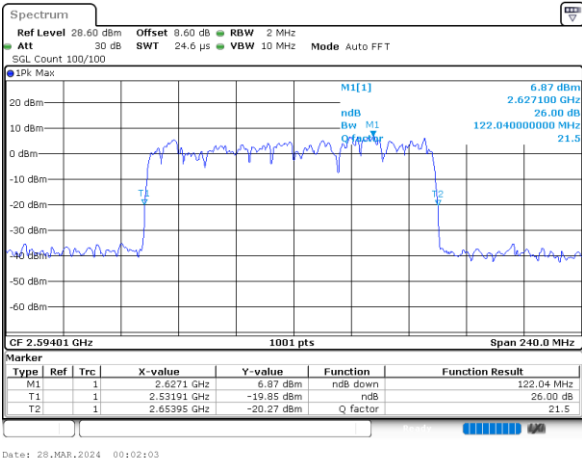

FCC N41C

80M+40M

QPSK

16QAM

64QAM

256QAM

FCC N41C

80M+50M