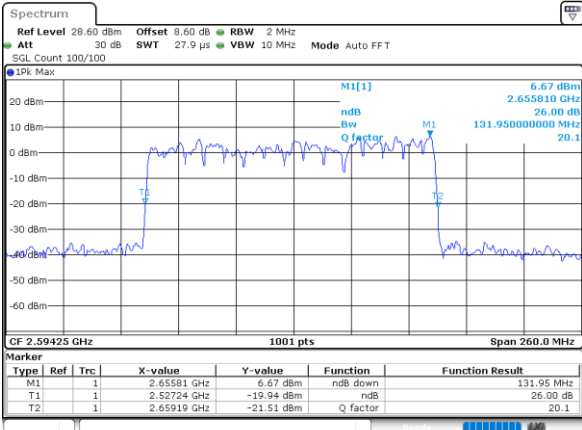

QPSK

16QAM

64QAM

256QAM

FCC N41C

90M+40M

QPSK

Date: 27.MAR.2024 22:19:47