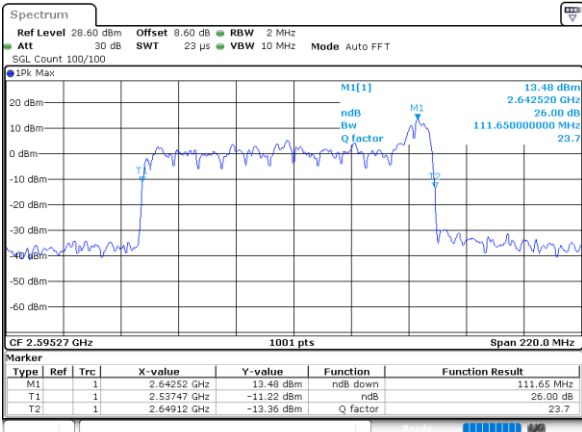

FCC N41C

100M+10M

QPSK

16QAM

64QAM

256QAM

FCC N41C

100M+15M