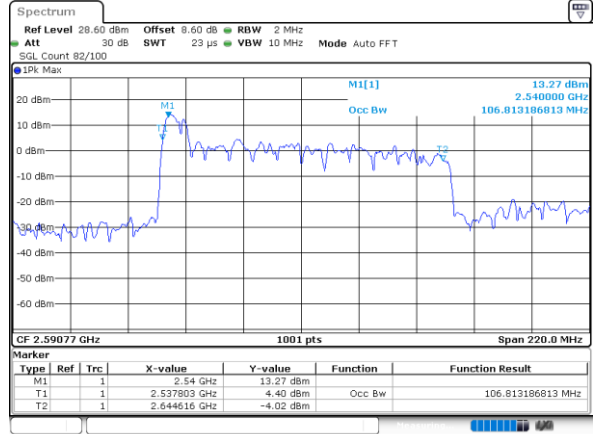

16QAM

Date: 28.MAR.2024 00:23:59