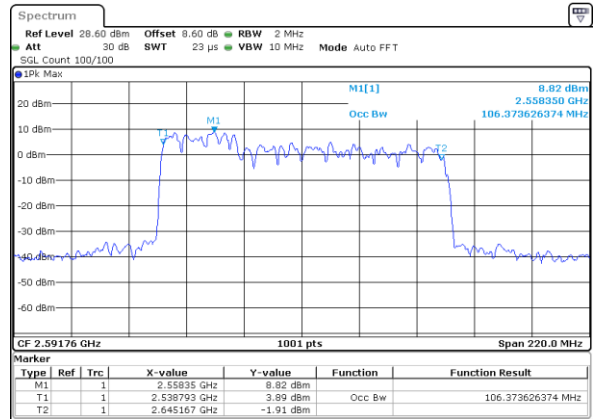

256QAM

Date: 27_MAR_2024 23:46:53