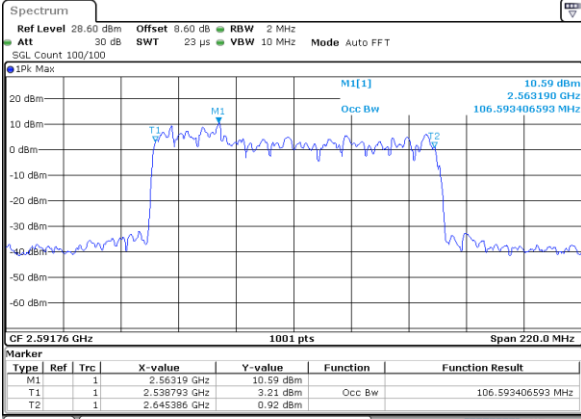

16QAM

64QAM

256QAM

FCC N41C

30M+80M

QPSK

Date: 27_MAR_2024 23:47:50

16QAM