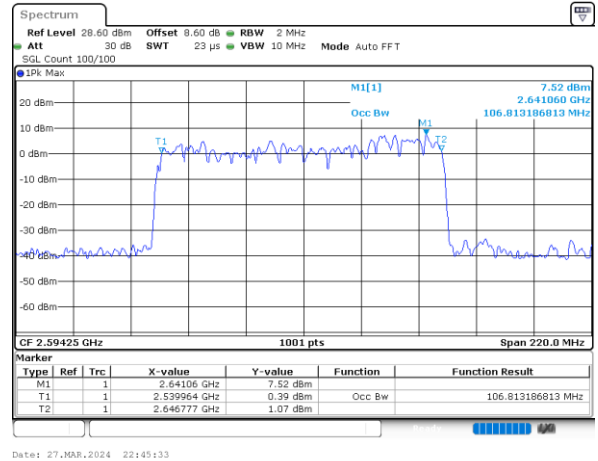

80M+30M

QPSK

16QAM

64QAM

256QAM

FCC N41C

80M+40M

QPSK