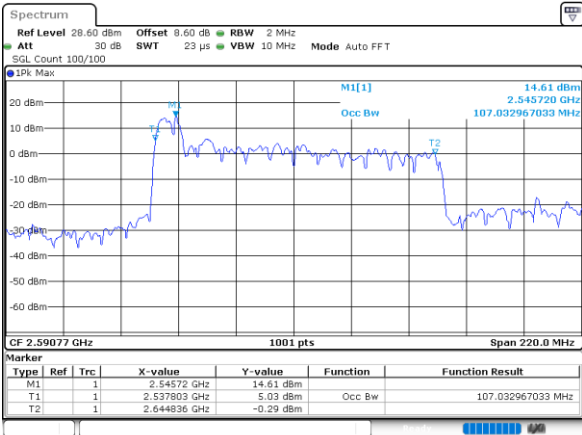

Date: 28.MAR.2024 00:25:00

256QAM

Date: 28.MAR.2024 00:25:35

FCC N41C

15M+90M

QPSK

16QAM

64QAM