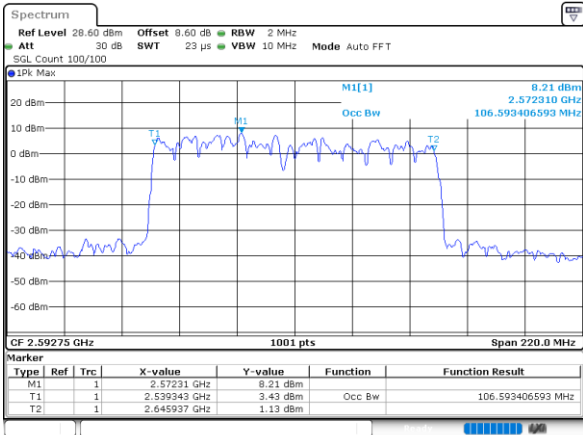

50M+60M

QPSK

Date: 28.MAR.2024 01:00:19

16QAM

Date: 28.MAR.2024 00:59:20

64QAM

Date: 28.MAR.2024 00:59:01

256QAM

Date: 28.MAR.2024 00:58:08

FCC N41C

50M+80M

QPSK

Date: 27.MAR.2024 22:31:13

16QAM

Date: 27.MAR.2024 22:32:14

64QAM