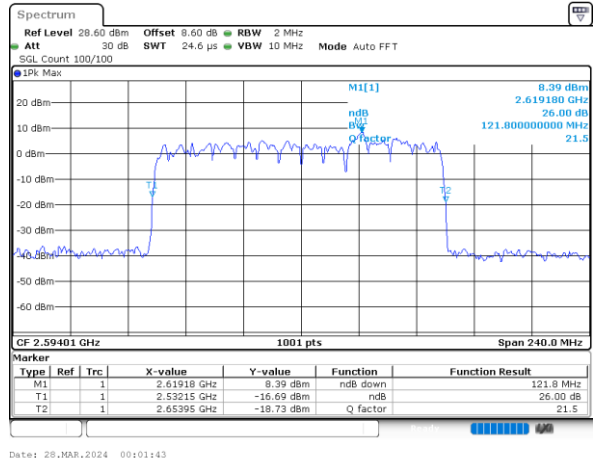

FCC N41C

80M+40M

QPSK

16QAM

64QAM

256QAM

FCC N41C

80M+50M