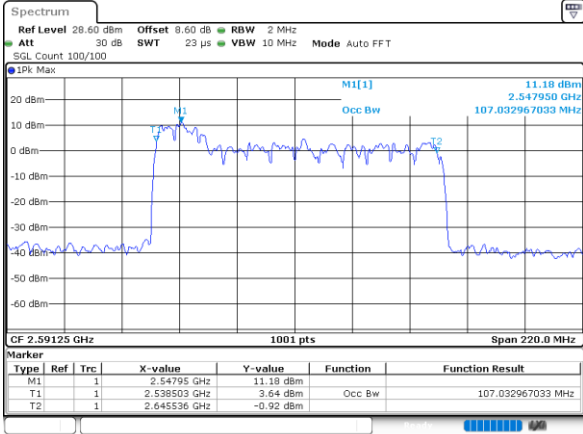

256QAM

FCC N41C

15M+100M

QPSK

16QAM

64QAM

256QAM

FCC N41C

20M+90M

QPSK

16QAM

64QAM

256QAM

FCC N41C

20M+100M

QPSK