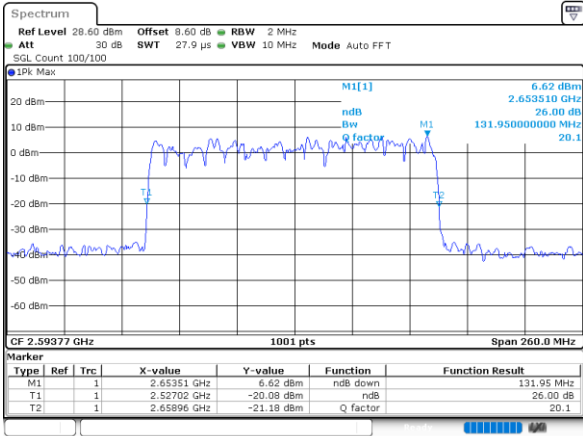

FCC N41C

80M+50M

QPSK