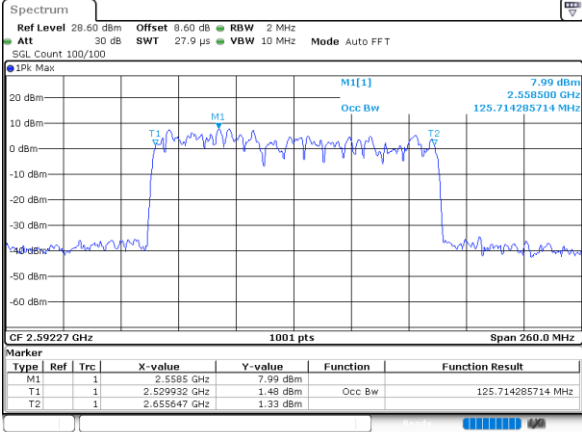

FCC N41C

50M+80M

QPSK

Date: 27.MAR.2024 22:31:13