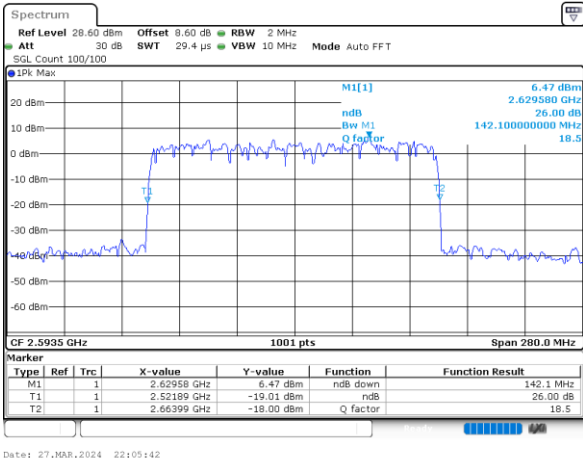

FCC N41C

80M+60M

QPSK

16QAM

64QAM

256QAM