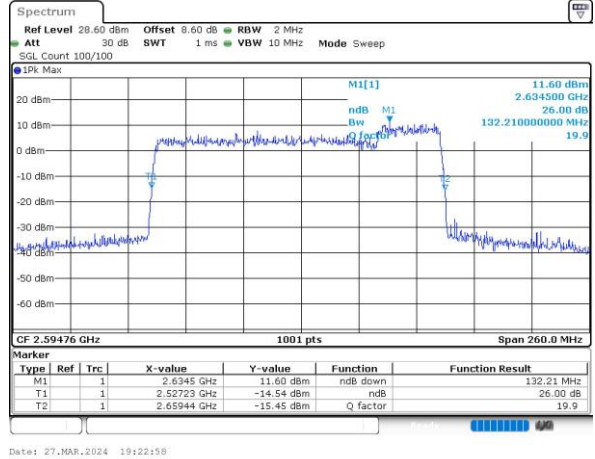

FCC N41C

100M+30M

QPSK

16QAM

64QAM

256QAM