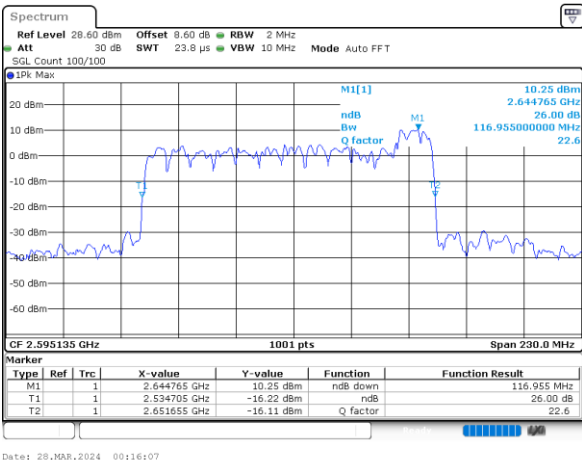

FCC N41C

100M+15M

QPSK

16QAM

64QAM

256QAM