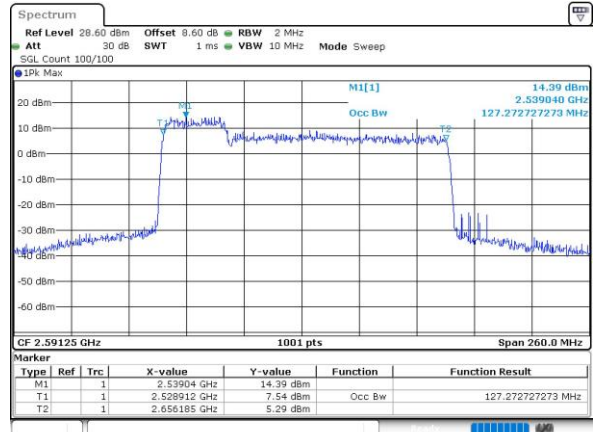

256QAM

Date: 27_MAR_2024 19:37:52