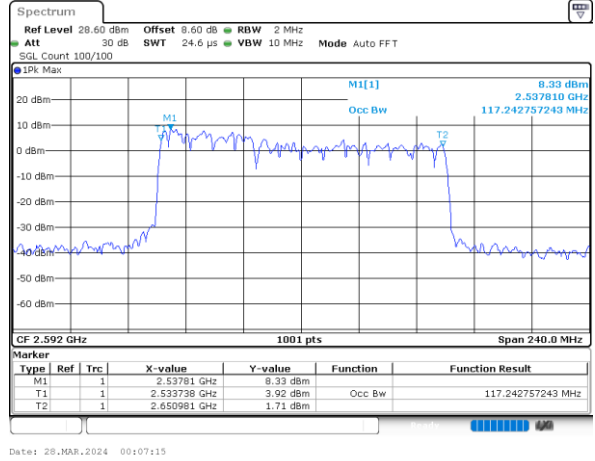

FCC N41C

40M+80M

QPSK

16QAM

64QAM

256QAM