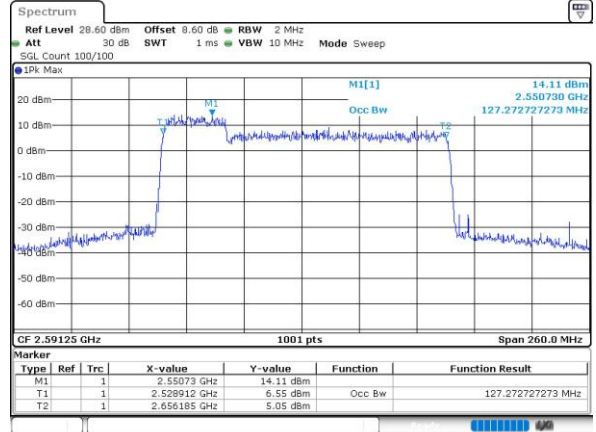

16QAM

64QAM

256QAM

FCC N41C

30M+100M

QPSK

Date: 27_MAR_2024 19:36:25

16QAM