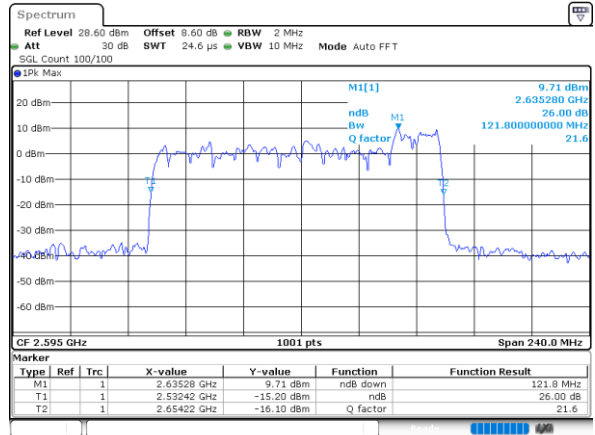

16QAM

Date: 27.MAR.2024 23:56:46

64QAM

Date: 27.MAR.2024 23:59:00

256QAM

Date: 27.MAR.2024 23:59:38

FCC N41C

100M+30M