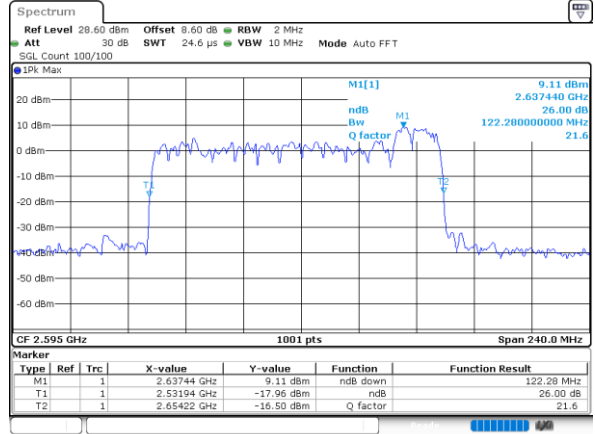

16QAM

Date: 27.MAR.2024 23:56:46