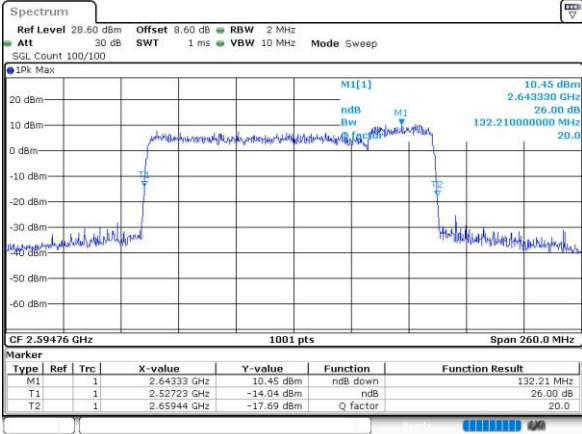

FCC N41C

100M+30M

QPSK