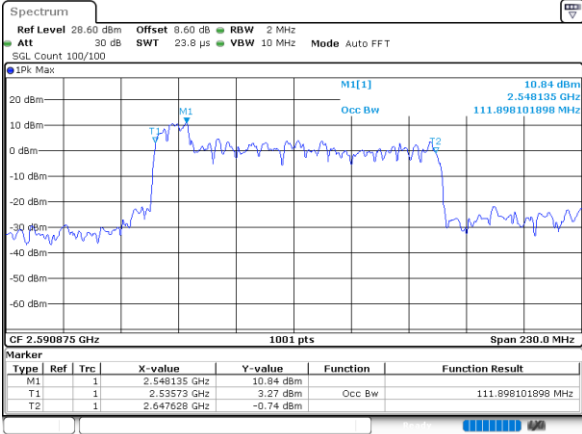

FCC N41C

15M+100M

QPSK