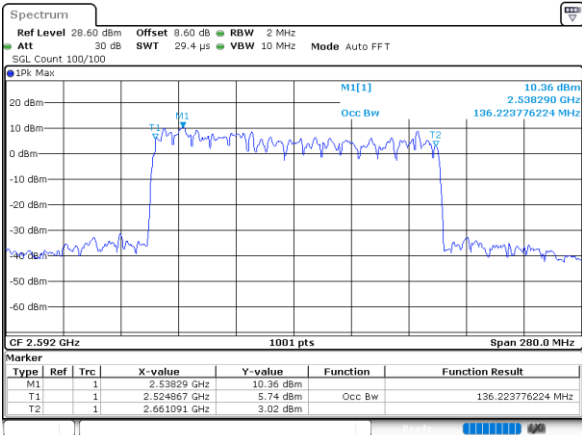

64QAM

Date: 27.MAR.2024 20:50:29