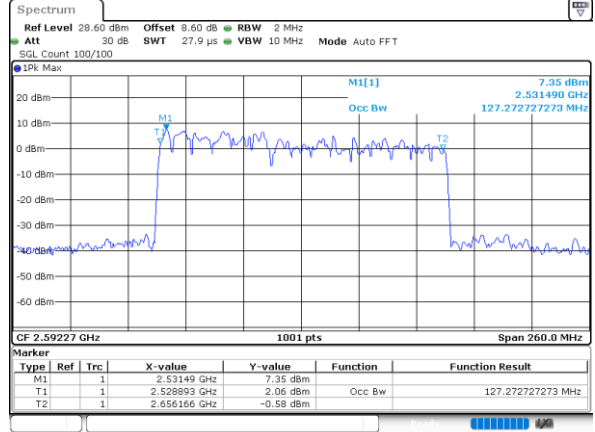

Date: 28.MAR.2024 00:58:08

FCC N41C

50M+80M

QPSK

Date: 27.MAR.2024 22:31:13

16QAM

Date: 27.MAR.2024 22:32:14

64QAM