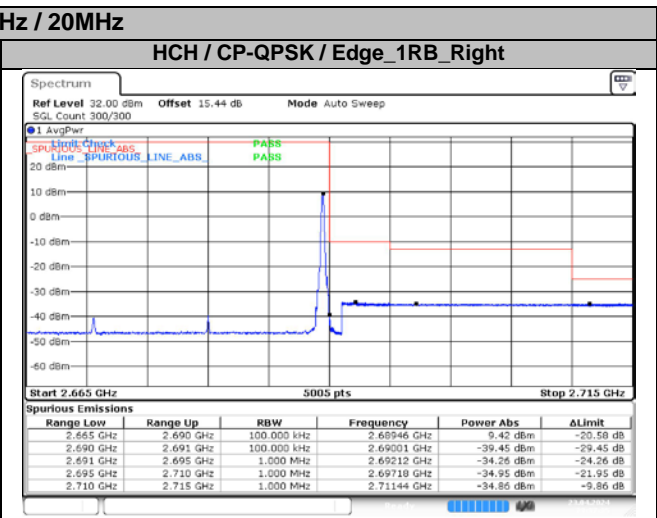

5. Conducted Band Edges

5.1. Test Plots for Ant2

n41A / 15KHz / 35MHz