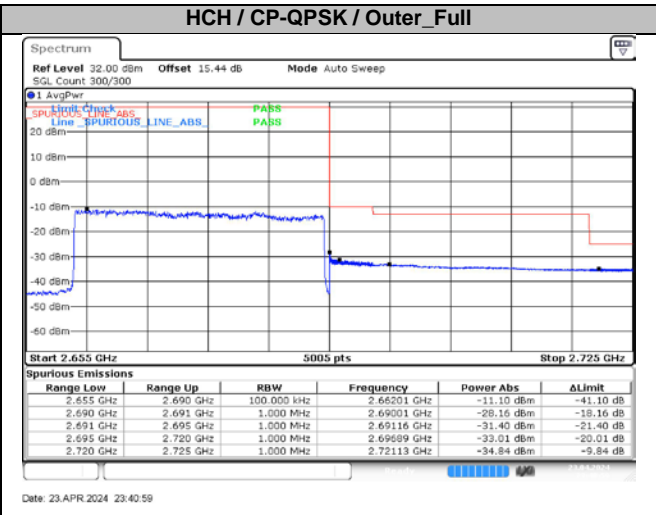

5. Conducted Band Edges

5.1. Test Plots for Ant2

n41A / 15KHz / 35MHz