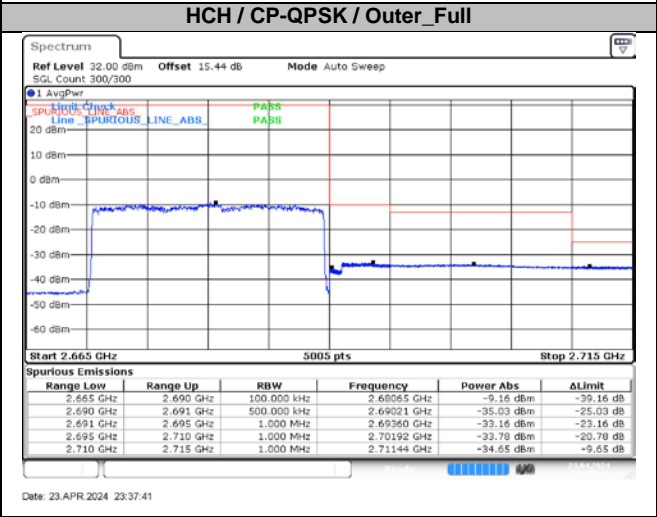

5. Conducted Band Edges

5.1. Test Plots for Ant2

n41A / 15KHz / 35MHz