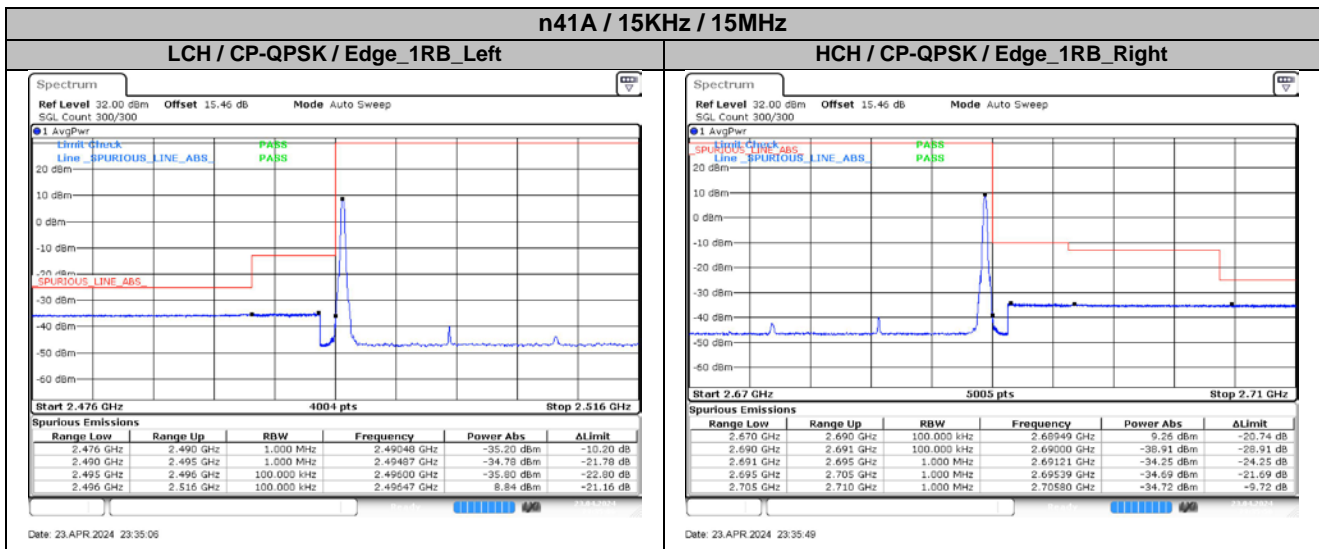

5. Conducted Band Edges

5.1. Test Plots for Ant2

n41A / 15KHz / 35MHz