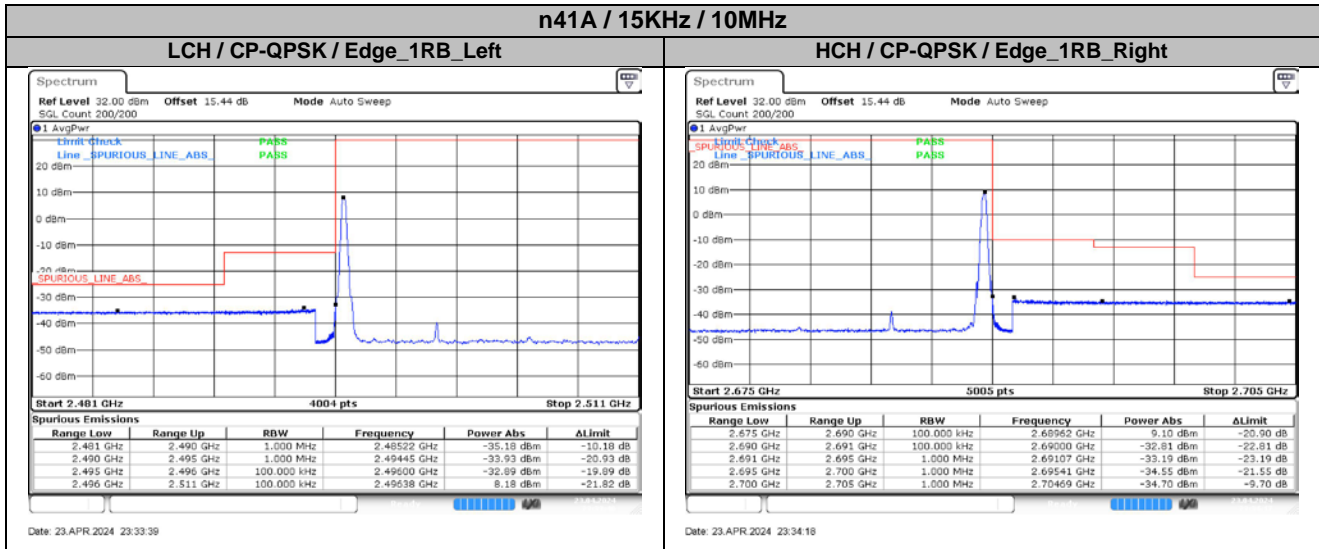

5. Conducted Band Edges

5.1. Test Plots for Ant2

n41A / 15KHz / 35MHz