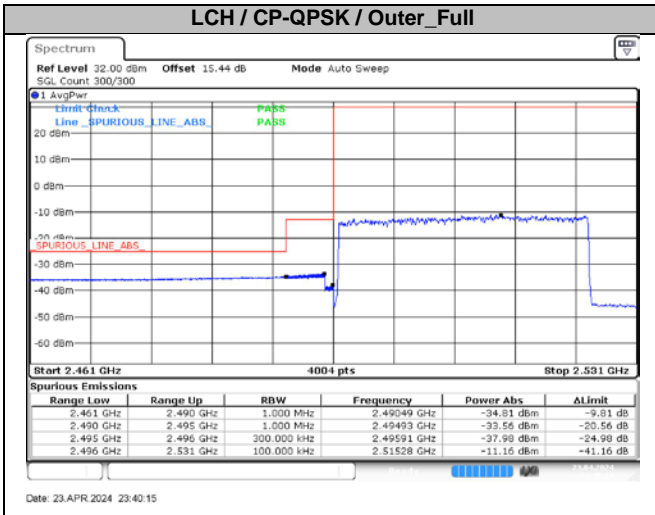

5. Conducted Band Edges

5.1. Test Plots for Ant2

n41A / 15KHz / 35MHz