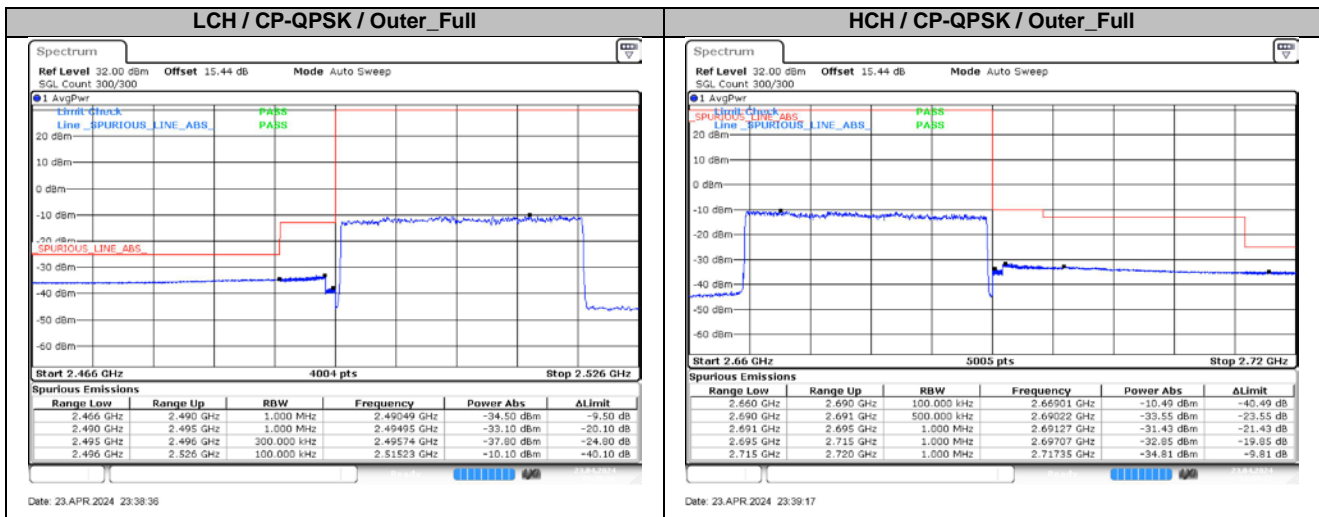

5. Conducted Band Edges

5.1. Test Plots for Ant2

n41A / 15KHz / 35MHz