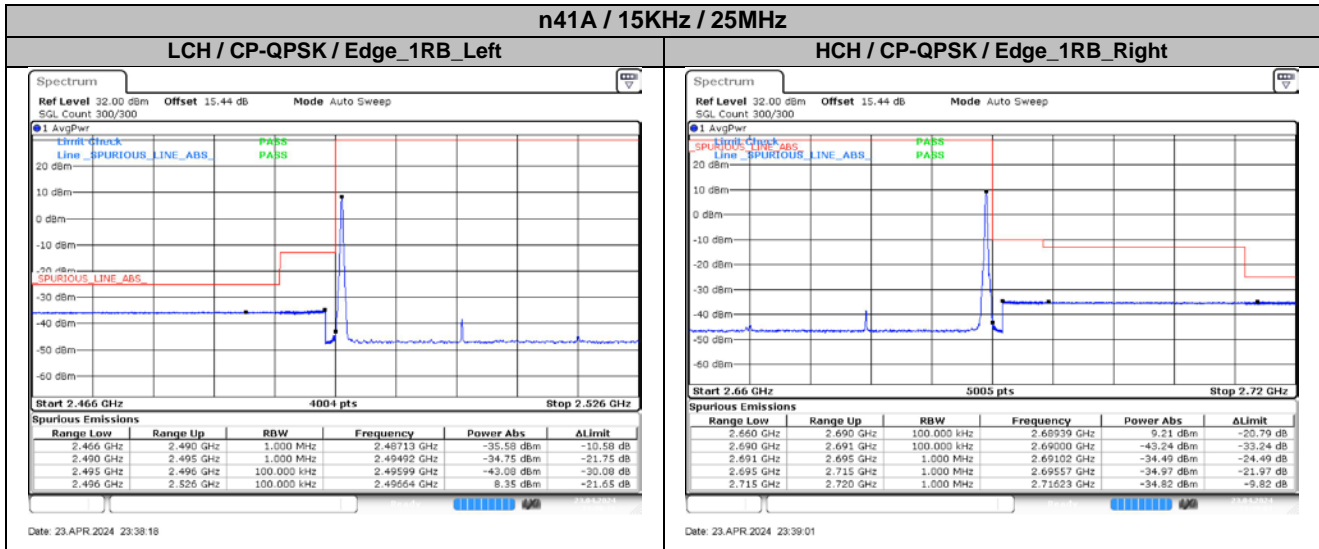

5. Conducted Band Edges

5.1. Test Plots for Ant2

n41A / 15KHz / 35MHz