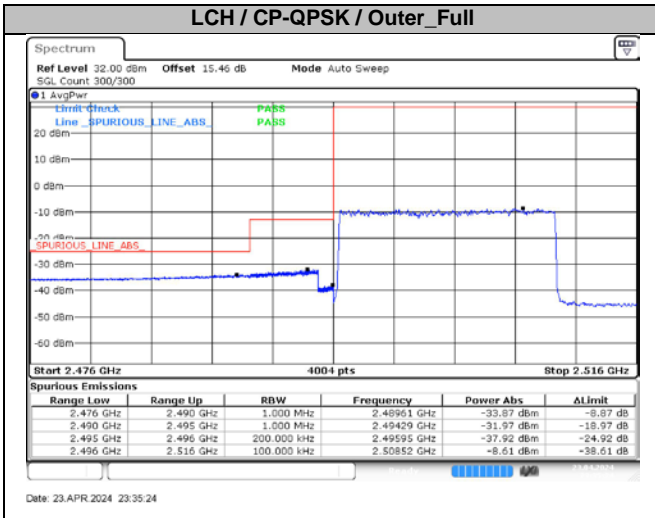

5. Conducted Band Edges

5.1. Test Plots for Ant2

n41A / 15KHz / 35MHz