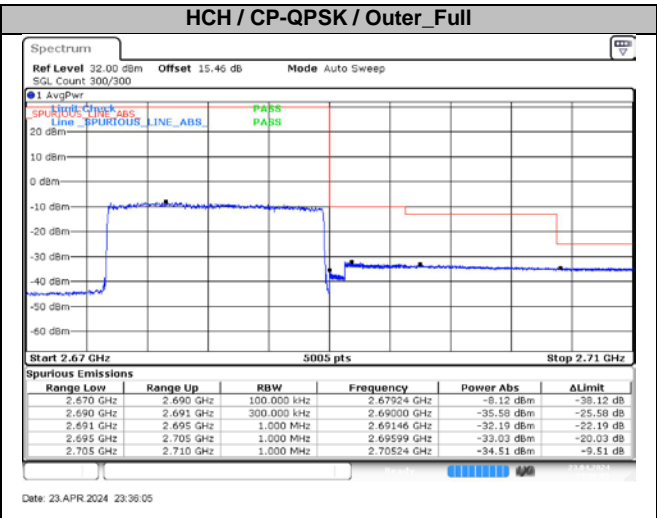

5. Conducted Band Edges

5.1. Test Plots for Ant2

n41A / 15KHz / 35MHz