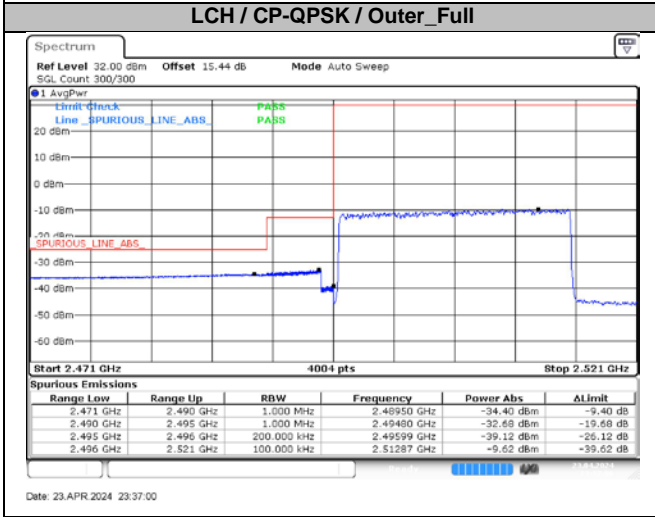

5. Conducted Band Edges

5.1. Test Plots for Ant2

n41A / 15KHz / 35MHz