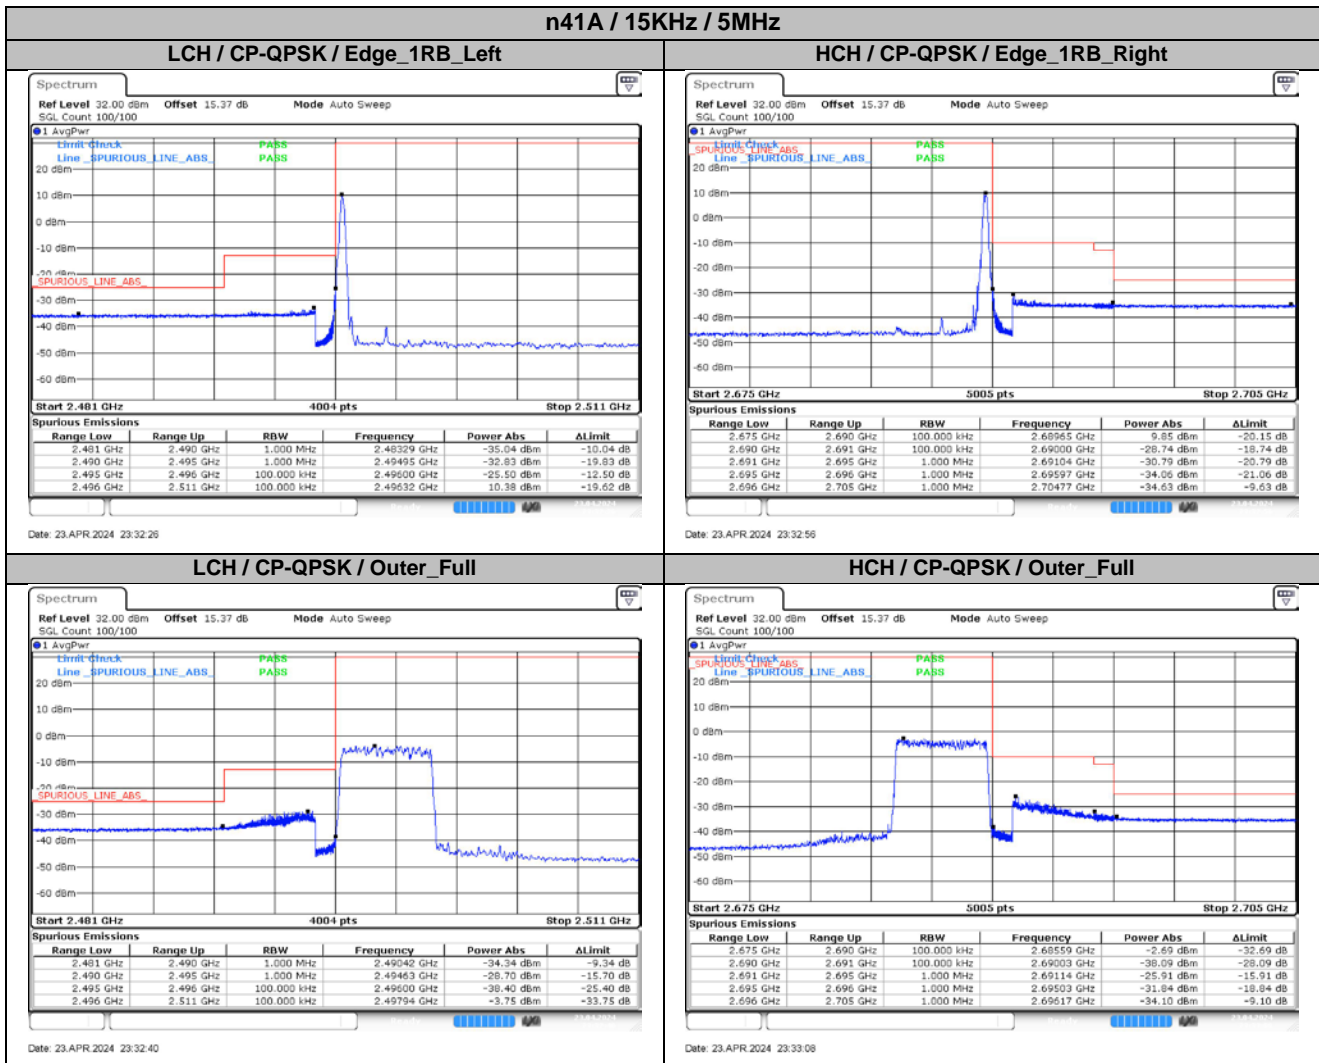

5. Conducted Band Edges

5.1. Test Plots for Ant2

n41A / 15KHz / 35MHz