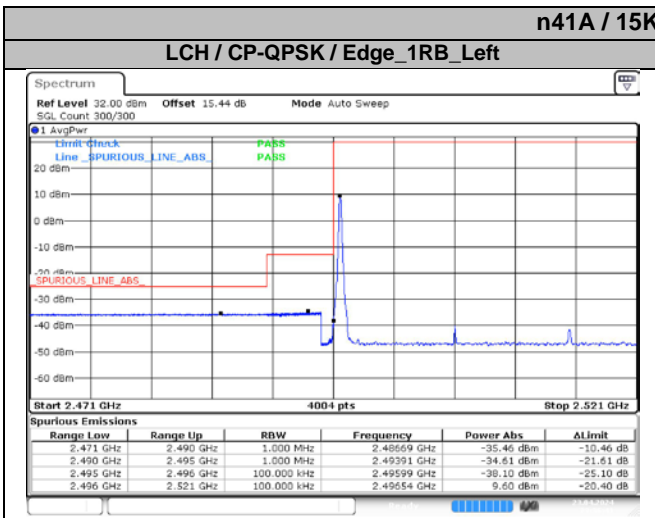

5. Conducted Band Edges

5.1. Test Plots for Ant2

n41A / 15KHz / 35MHz