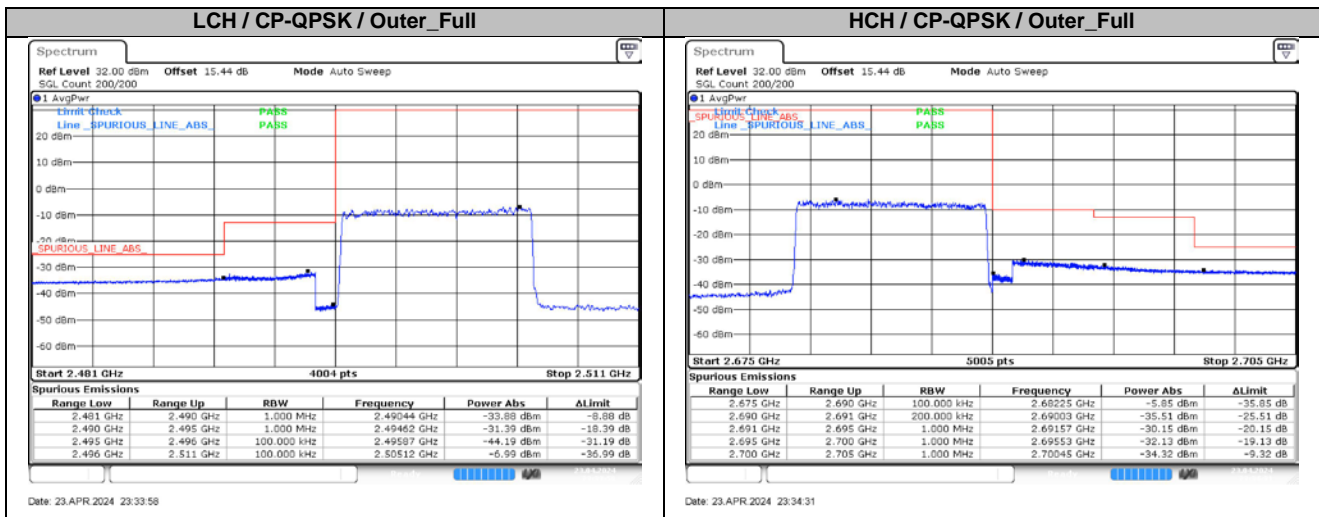

5. Conducted Band Edges

5.1. Test Plots for Ant2

n41A / 15KHz / 35MHz