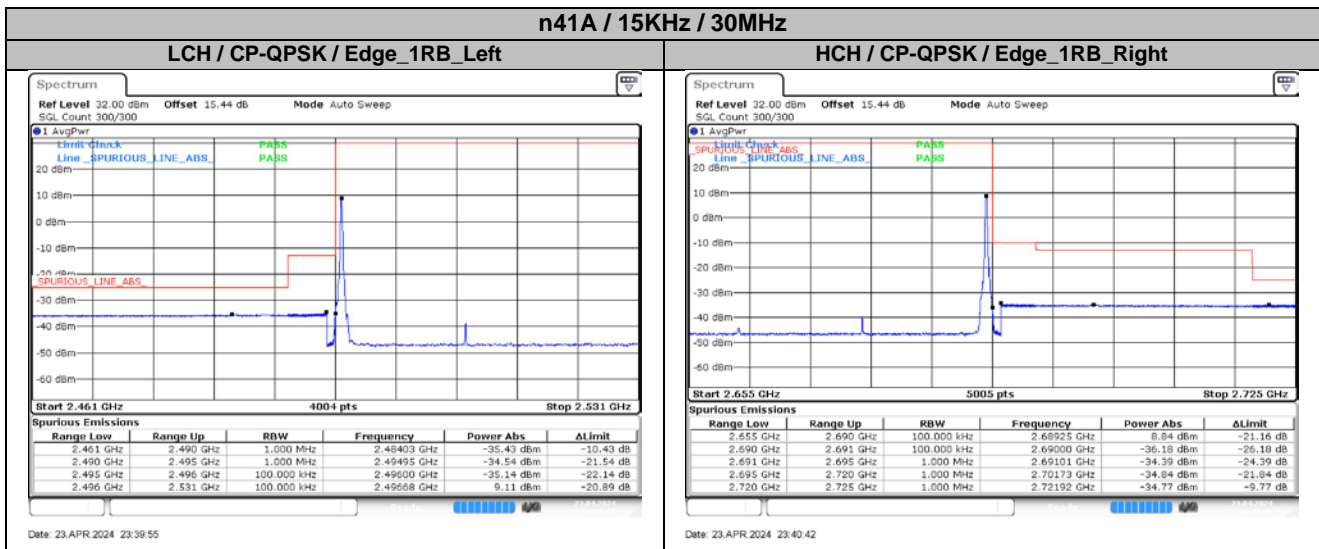

5. Conducted Band Edges

5.1. Test Plots for Ant2

n41A / 15KHz / 35MHz