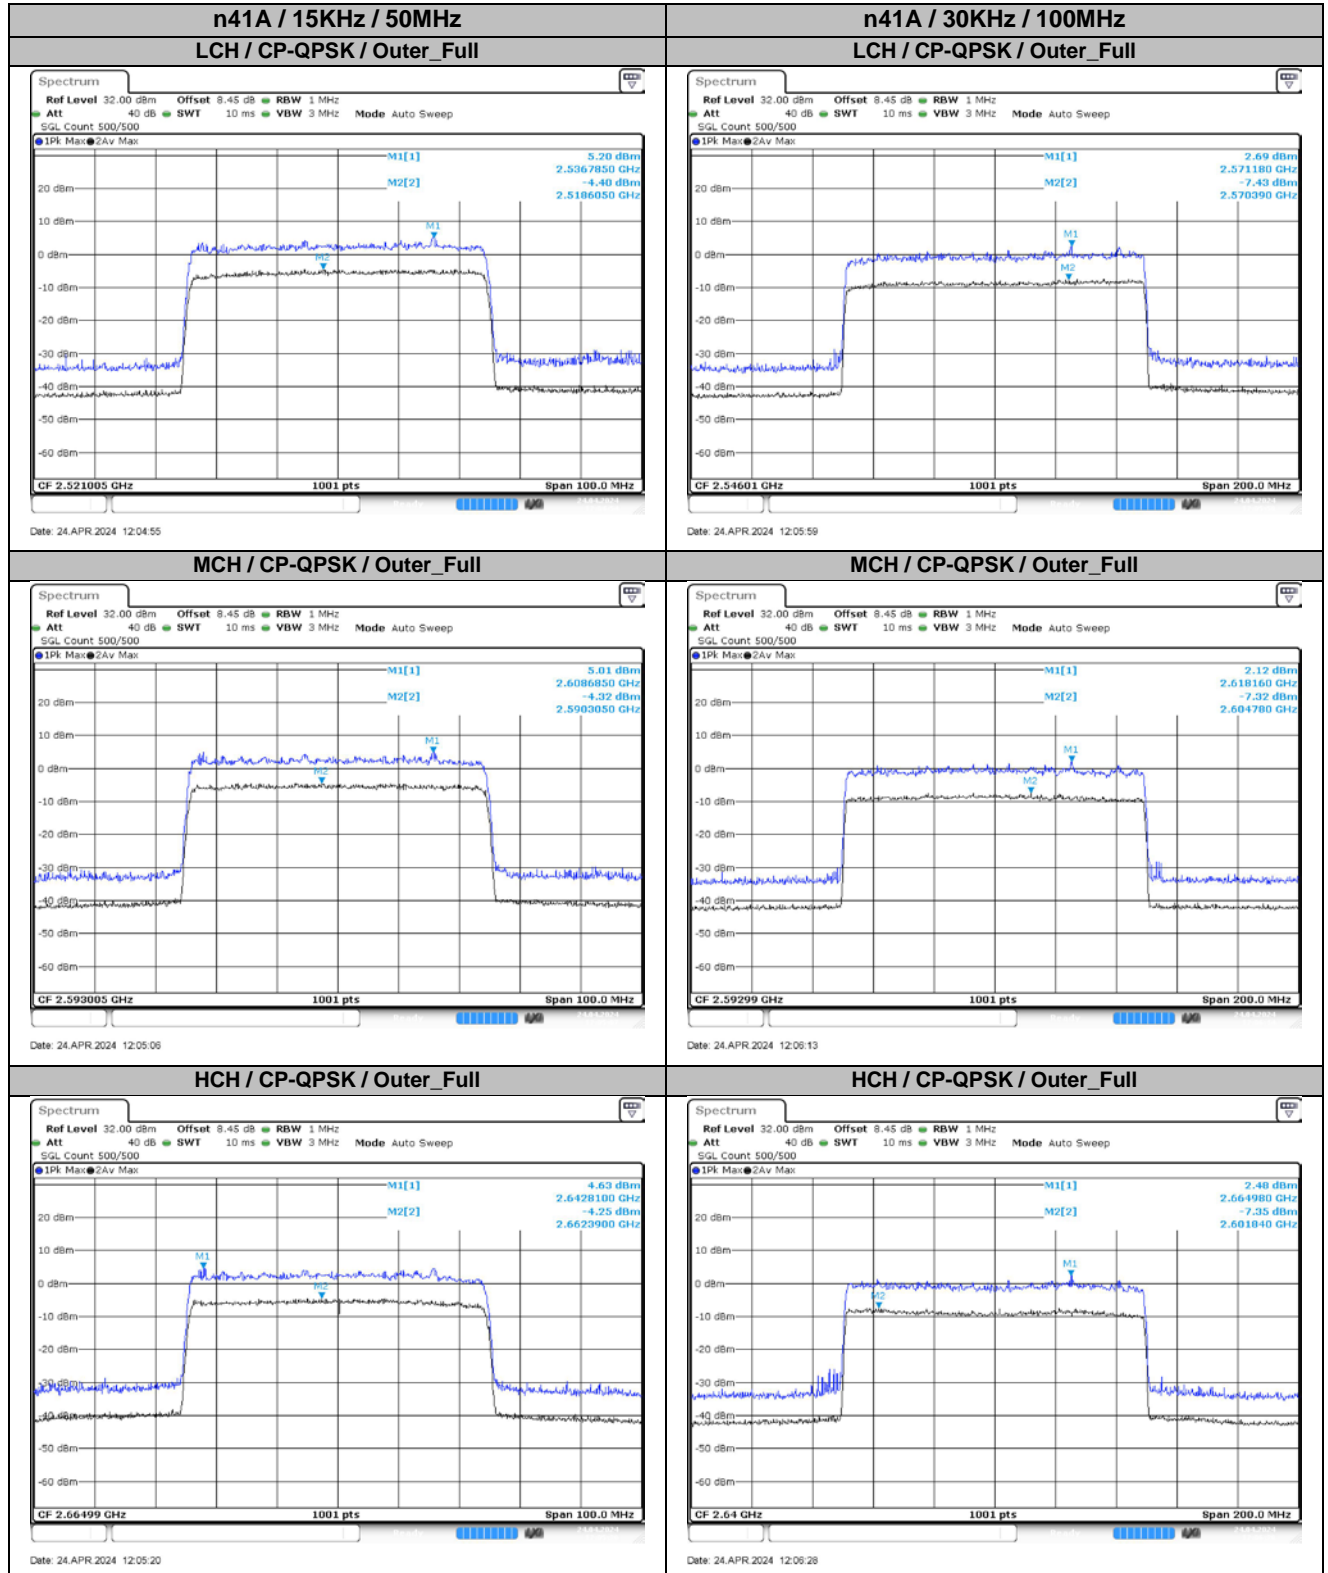

2. Peak-to-Average Ratio

2.1. Test Results

Channel	Modulation	Result (dB)				Limit (dB)	Verdict
		15KHz / 50MHz / CP-QPSK		30KHz / 100MHz / CP-QPSK			
		Ant2	Ant3	Ant2	Ant3		
LCH	Outer_Full	9.60	9.14	10.13	8.19	13.00	Pass
MCH	Outer_Full	9.32	9.01	9.44	8.56	13.00	Pass
HCH	Outer_Full	8.87	8.88	9.84	9.09	13.00	Pass

2.2. Test Plots for Ant2