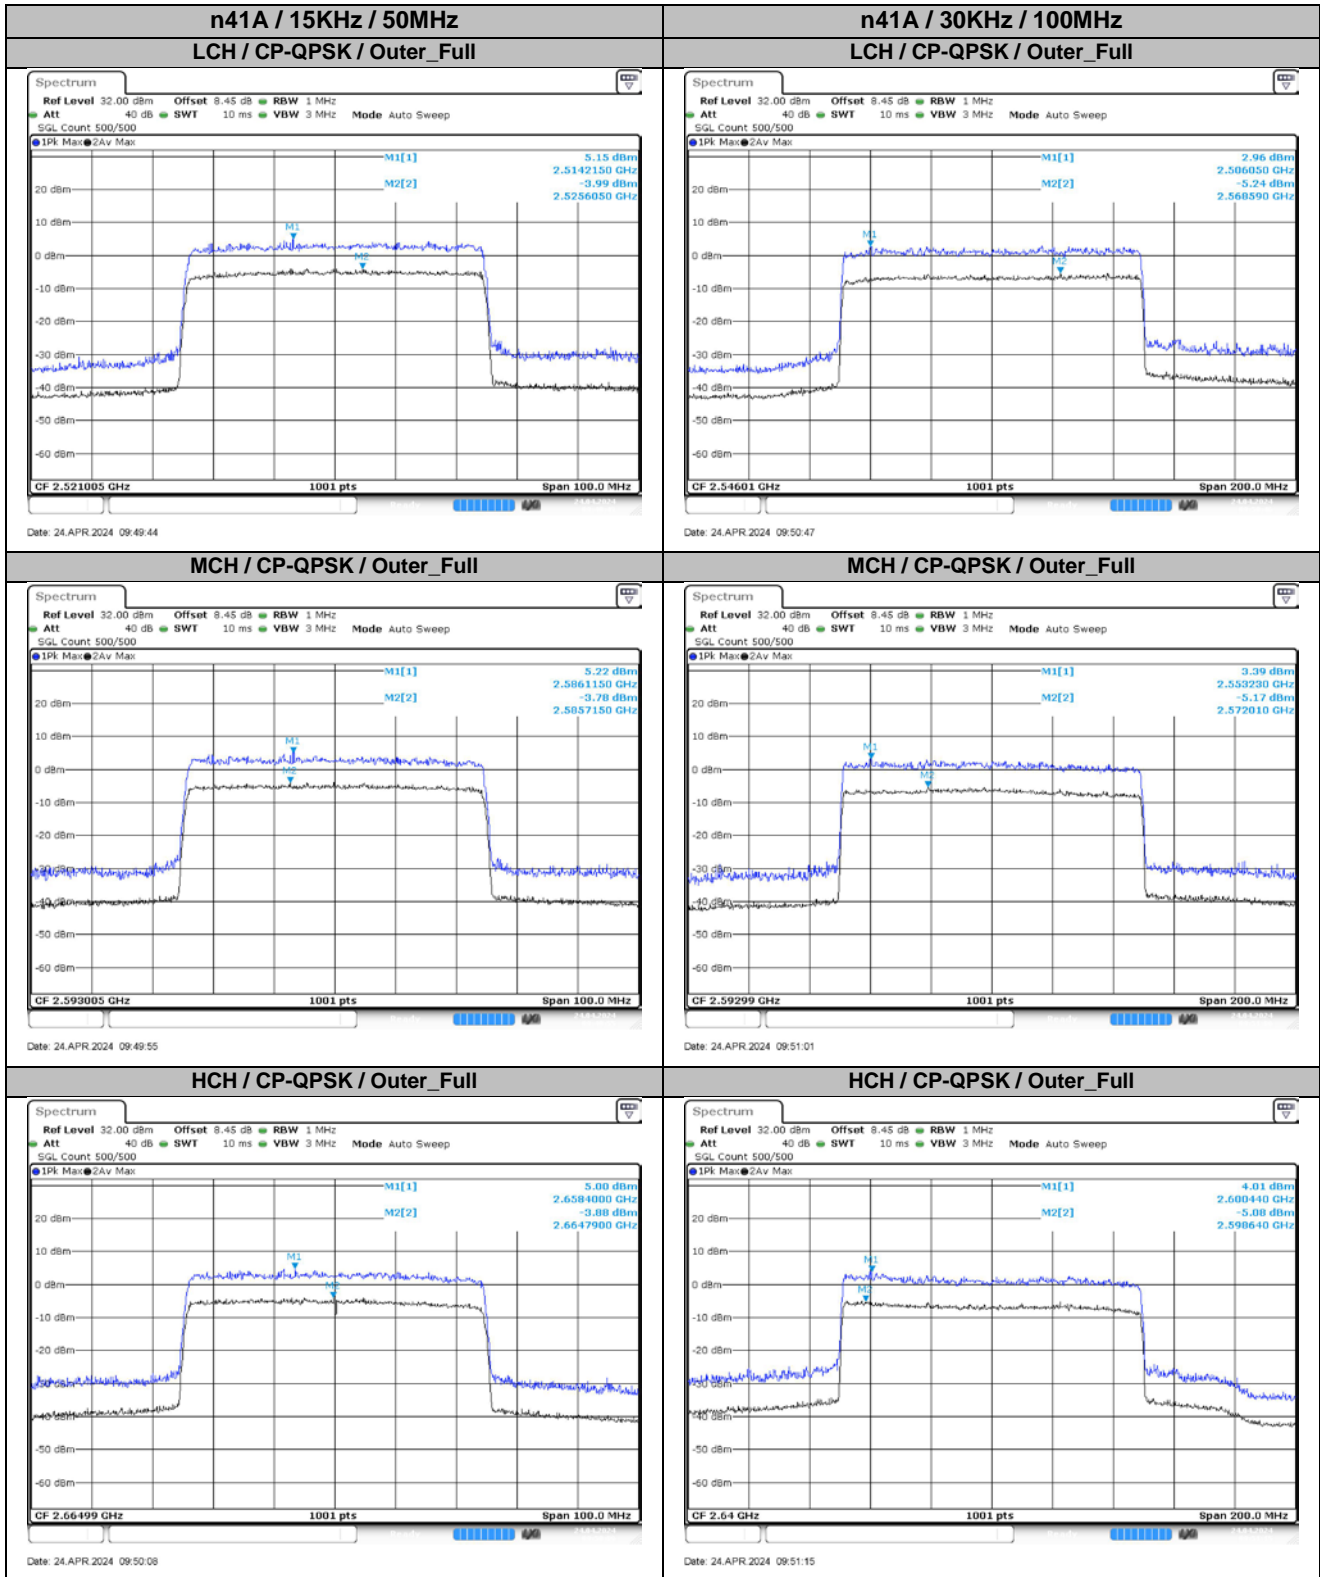

2.3. Test Plots for Ant3