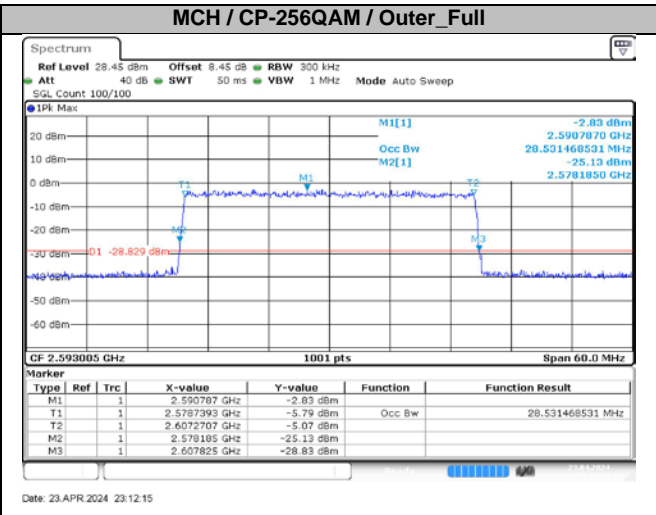

50MHz	CP-256QAM	Outer_Full	48.15	48.05	47.35	47.45	49.80	49.90	48.15	48.05	Pass
60MHz	CP-QPSK	Outer_Full	N/A	N/A	57.66	57.66	N/A	N/A	59.52	59.52	N/A
60MHz	CP-16QAM	Outer_Full	N/A	N/A	57.66	57.66	N/A	N/A	59.64	59.64	N/A
60MHz	CP-64QAM	Outer_Full	N/A	N/A	57.78	57.66	N/A	N/A	59.52	59.52	N/A
60MHz	CP-256QAM	Outer_Full	N/A	N/A	57.66	57.78	N/A	N/A	59.52	59.64	N/A
70MHz	CP-QPSK	Outer_Full	N/A	N/A	67.27	67.27	N/A	N/A	69.30	69.30	N/A
70MHz	CP-16QAM	Outer_Full	N/A	N/A	67.41	67.27	N/A	N/A	69.44	69.30	N/A
70MHz	CP-64QAM	Outer_Full	N/A	N/A	67.41	67.27	N/A	N/A	69.30	69.44	N/A
70MHz	CP-256QAM	Outer_Full	N/A	N/A	67.41	67.27	N/A	N/A	69.44	69.58	N/A
80MHz	CP-QPSK	Outer_Full	N/A	N/A	77.36	77.36	N/A	N/A	80.32	80.32	N/A
80MHz	CP-16QAM	Outer_Full	N/A	N/A	77.36	77.20	N/A	N/A	80.32	80.32	N/A
80MHz	CP-64QAM	Outer_Full	N/A	N/A	77.36	77.36	N/A	N/A	80.48	80.48	N/A
80MHz	CP-256QAM	Outer_Full	N/A	N/A	77.36	77.36	N/A	N/A	80.64	80.32	N/A
90MHz	CP-QPSK	Outer_Full	N/A	N/A	87.21	87.21	N/A	N/A	90.54	90.36	N/A
90MHz	CP-16QAM	Outer_Full	N/A	N/A	87.03	87.39	N/A	N/A	90.54	90.54	N/A
90MHz	CP-64QAM	Outer_Full	N/A	N/A	87.21	87.21	N/A	N/A	90.36	90.36	N/A
90MHz	CP-256QAM	Outer_Full	N/A	N/A	87.39	87.21	N/A	N/A	90.54	90.36	N/A
100MHz	CP-QPSK	Outer_Full	N/A	N/A	97.30	97.10	N/A	N/A	100.40	100.40	N/A
100MHz	CP-16QAM	Outer_Full	N/A	N/A	97.30	97.10	N/A	N/A	100.60	100.60	N/A
100MHz	CP-64QAM	Outer_Full	N/A	N/A	97.30	97.30	N/A	N/A	100.80	100.40	N/A
100MHz	CP-256QAM	Outer_Full	N/A	N/A	97.30	97.30	N/A	N/A	100.60	100.60	N/A

4.2. Test Plots for Ant2

n41A / 30KHz / 10MHz