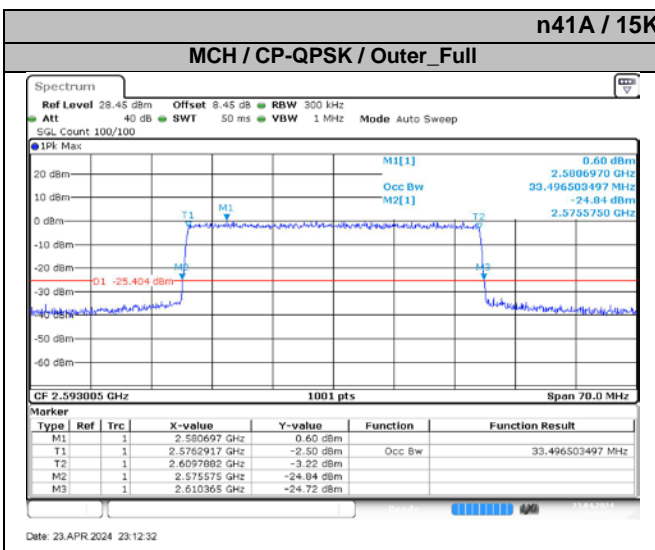

50MHz	CP-256QAM	Outer_Full	48.15	48.05	47.35	47.45	49.80	49.90	48.15	48.05	Pass
60MHz	CP-QPSK	Outer_Full	N/A	N/A	57.66	57.66	N/A	N/A	59.52	59.52	N/A
60MHz	CP-16QAM	Outer_Full	N/A	N/A	57.66	57.66	N/A	N/A	59.64	59.64	N/A
60MHz	CP-64QAM	Outer_Full	N/A	N/A	57.78	57.66	N/A	N/A	59.52	59.52	N/A
60MHz	CP-256QAM	Outer_Full	N/A	N/A	57.66	57.78	N/A	N/A	59.52	59.64	N/A
70MHz	CP-QPSK	Outer_Full	N/A	N/A	67.27	67.27	N/A	N/A	69.30	69.30	N/A
70MHz	CP-16QAM	Outer_Full	N/A	N/A	67.41	67.27	N/A	N/A	69.44	69.30	N/A
70MHz	CP-64QAM	Outer_Full	N/A	N/A	67.41	67.27	N/A	N/A	69.30	69.44	N/A
70MHz	CP-256QAM	Outer_Full	N/A	N/A	67.41	67.27	N/A	N/A	69.44	69.58	N/A
80MHz	CP-QPSK	Outer_Full	N/A	N/A	77.36	77.36	N/A	N/A	80.32	80.32	N/A
80MHz	CP-16QAM	Outer_Full	N/A	N/A	77.36	77.20	N/A	N/A	80.32	80.32	N/A
80MHz	CP-64QAM	Outer_Full	N/A	N/A	77.36	77.36	N/A	N/A	80.48	80.48	N/A
80MHz	CP-256QAM	Outer_Full	N/A	N/A	77.36	77.36	N/A	N/A	80.64	80.32	N/A
90MHz	CP-QPSK	Outer_Full	N/A	N/A	87.21	87.21	N/A	N/A	90.54	90.36	N/A
90MHz	CP-16QAM	Outer_Full	N/A	N/A	87.03	87.39	N/A	N/A	90.54	90.54	N/A
90MHz	CP-64QAM	Outer_Full	N/A	N/A	87.21	87.21	N/A	N/A	90.36	90.36	N/A
90MHz	CP-256QAM	Outer_Full	N/A	N/A	87.39	87.21	N/A	N/A	90.54	90.36	N/A
100MHz	CP-QPSK	Outer_Full	N/A	N/A	97.30	97.10	N/A	N/A	100.40	100.40	N/A
100MHz	CP-16QAM	Outer_Full	N/A	N/A	97.30	97.10	N/A	N/A	100.60	100.60	N/A
100MHz	CP-64QAM	Outer_Full	N/A	N/A	97.30	97.30	N/A	N/A	100.80	100.40	N/A
100MHz	CP-256QAM	Outer_Full	N/A	N/A	97.30	97.30	N/A	N/A	100.60	100.60	N/A

4.2. Test Plots for Ant2

n41A / 30KHz / 10MHz