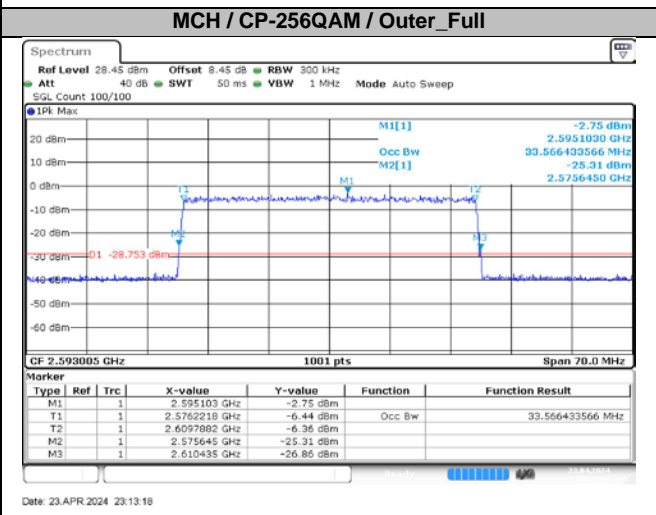

50MHz	CP-256QAM	Outer_Full	48.15	48.05	47.35	47.45	49.80	49.90	48.15	48.05	Pass
60MHz	CP-QPSK	Outer_Full	N/A	N/A	57.66	57.66	N/A	N/A	59.52	59.52	N/A
60MHz	CP-16QAM	Outer_Full	N/A	N/A	57.66	57.66	N/A	N/A	59.64	59.64	N/A
60MHz	CP-64QAM	Outer_Full	N/A	N/A	57.78	57.66	N/A	N/A	59.52	59.52	N/A
60MHz	CP-256QAM	Outer_Full	N/A	N/A	57.66	57.78	N/A	N/A	59.52	59.64	N/A
70MHz	CP-QPSK	Outer_Full	N/A	N/A	67.27	67.27	N/A	N/A	69.30	69.30	N/A
70MHz	CP-16QAM	Outer_Full	N/A	N/A	67.41	67.27	N/A	N/A	69.44	69.30	N/A
70MHz	CP-64QAM	Outer_Full	N/A	N/A	67.41	67.27	N/A	N/A	69.30	69.44	N/A
70MHz	CP-256QAM	Outer_Full	N/A	N/A	67.41	67.27	N/A	N/A	69.44	69.58	N/A
80MHz	CP-QPSK	Outer_Full	N/A	N/A	77.36	77.36	N/A	N/A	80.32	80.32	N/A
80MHz	CP-16QAM	Outer_Full	N/A	N/A	77.36	77.20	N/A	N/A	80.32	80.32	N/A
80MHz	CP-64QAM	Outer_Full	N/A	N/A	77.36	77.36	N/A	N/A	80.48	80.48	N/A
80MHz	CP-256QAM	Outer_Full	N/A	N/A	77.36	77.36	N/A	N/A	80.64	80.32	N/A
90MHz	CP-QPSK	Outer_Full	N/A	N/A	87.21	87.21	N/A	N/A	90.54	90.36	N/A
90MHz	CP-16QAM	Outer_Full	N/A	N/A	87.03	87.39	N/A	N/A	90.54	90.54	N/A
90MHz	CP-64QAM	Outer_Full	N/A	N/A	87.21	87.21	N/A	N/A	90.36	90.36	N/A
90MHz	CP-256QAM	Outer_Full	N/A	N/A	87.39	87.21	N/A	N/A	90.54	90.36	N/A
100MHz	CP-QPSK	Outer_Full	N/A	N/A	97.30	97.10	N/A	N/A	100.40	100.40	N/A
100MHz	CP-16QAM	Outer_Full	N/A	N/A	97.30	97.10	N/A	N/A	100.60	100.60	N/A
100MHz	CP-64QAM	Outer_Full	N/A	N/A	97.30	97.30	N/A	N/A	100.80	100.40	N/A
100MHz	CP-256QAM	Outer_Full	N/A	N/A	97.30	97.30	N/A	N/A	100.60	100.60	N/A

4.2. Test Plots for Ant2

n41A / 30KHz / 10MHz