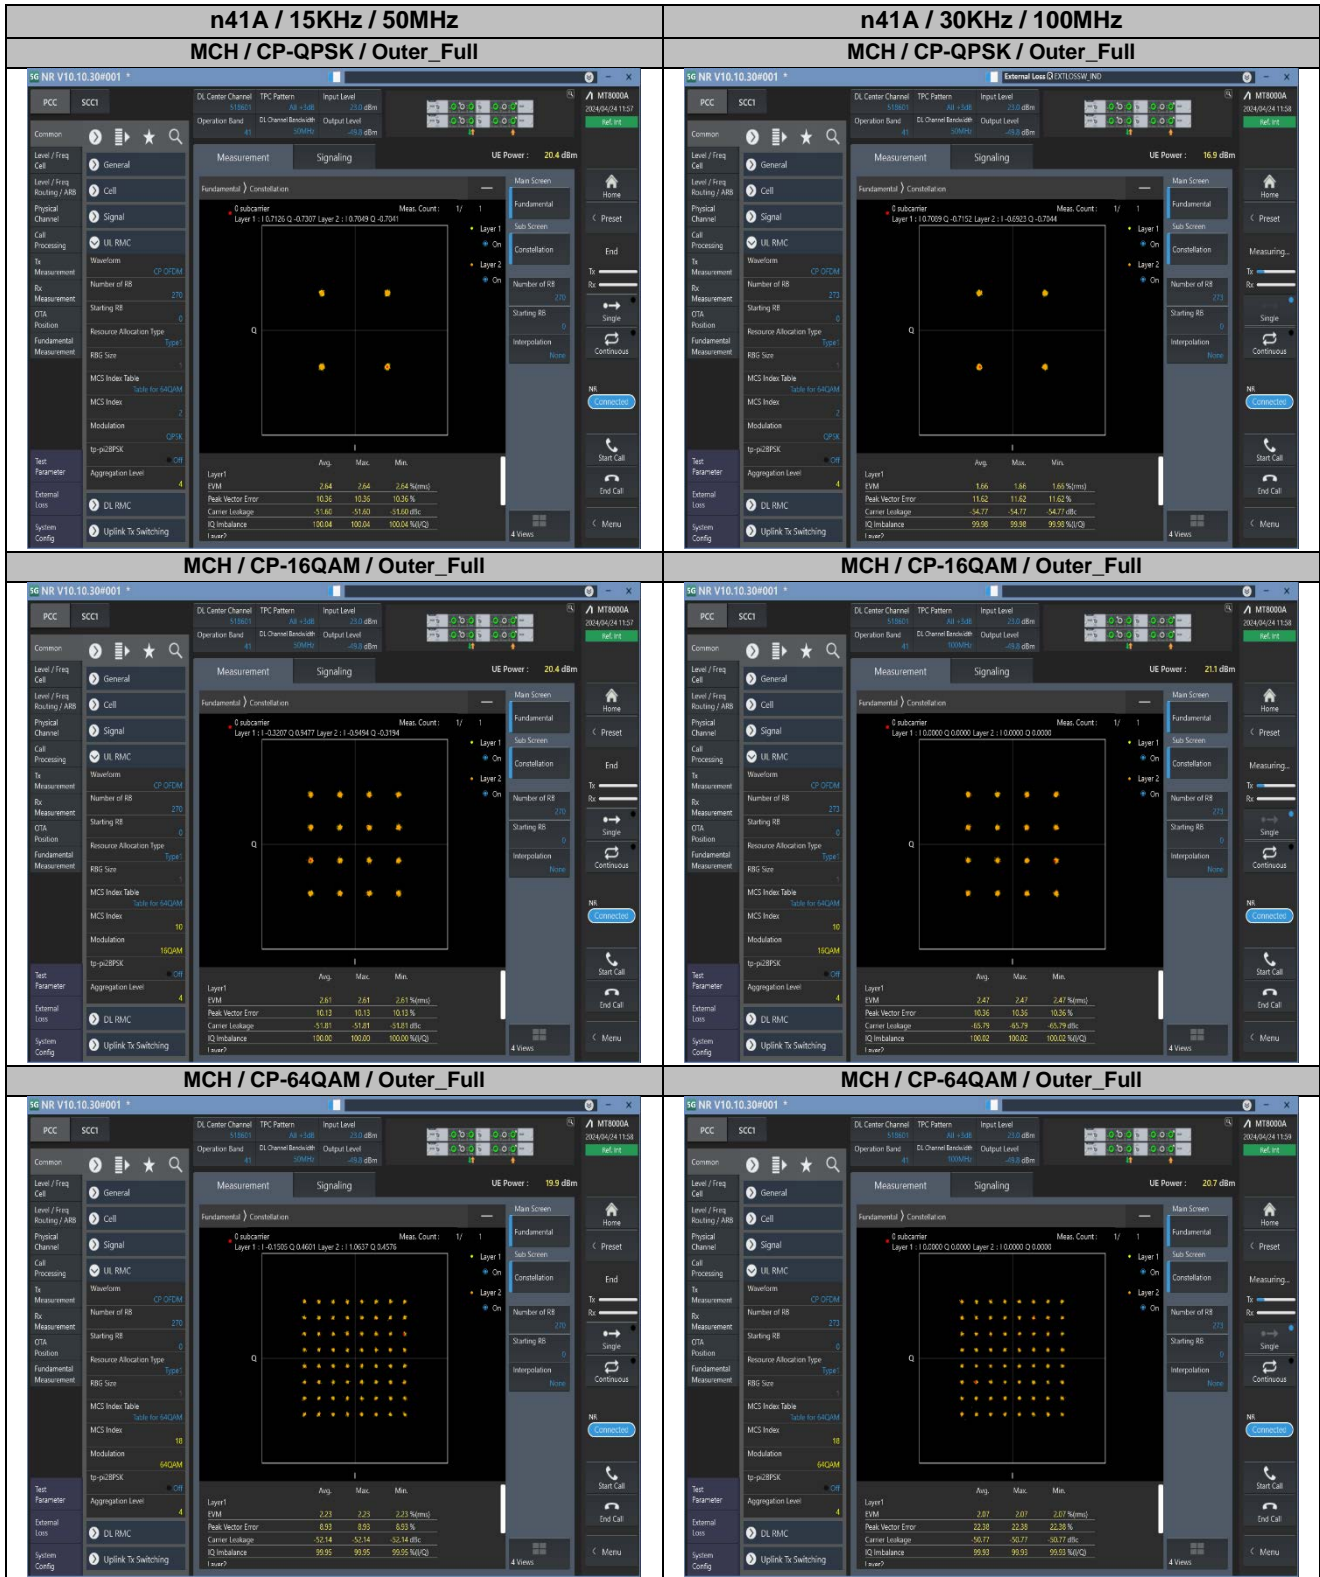

3. Modulation Characteristics

3.1. Test Plots