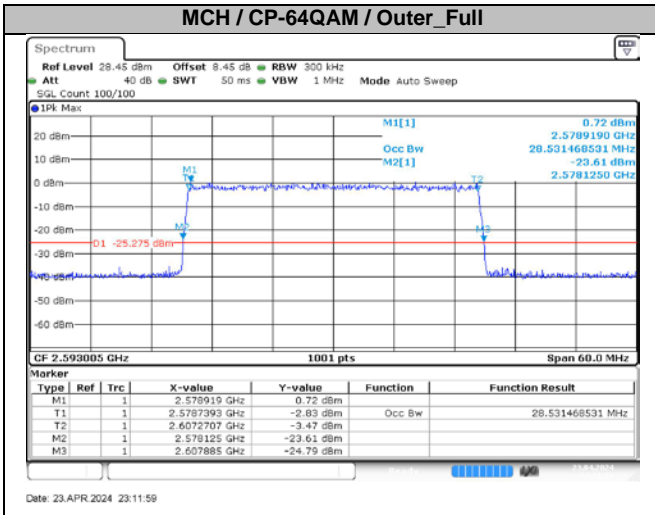

50MHz	CP-256QAM	Outer_Full	48.15	48.05	47.35	47.45	49.80	49.90	48.15	48.05	Pass
60MHz	CP-QPSK	Outer_Full	N/A	N/A	57.66	57.66	N/A	N/A	59.52	59.52	N/A
60MHz	CP-16QAM	Outer_Full	N/A	N/A	57.66	57.66	N/A	N/A	59.64	59.64	N/A
60MHz	CP-64QAM	Outer_Full	N/A	N/A	57.78	57.66	N/A	N/A	59.52	59.52	N/A
60MHz	CP-256QAM	Outer_Full	N/A	N/A	57.66	57.78	N/A	N/A	59.52	59.64	N/A
70MHz	CP-QPSK	Outer_Full	N/A	N/A	67.27	67.27	N/A	N/A	69.30	69.30	N/A
70MHz	CP-16QAM	Outer_Full	N/A	N/A	67.41	67.27	N/A	N/A	69.44	69.30	N/A
70MHz	CP-64QAM	Outer_Full	N/A	N/A	67.41	67.27	N/A	N/A	69.30	69.44	N/A
70MHz	CP-256QAM	Outer_Full	N/A	N/A	67.41	67.27	N/A	N/A	69.44	69.58	N/A
80MHz	CP-QPSK	Outer_Full	N/A	N/A	77.36	77.36	N/A	N/A	80.32	80.32	N/A
80MHz	CP-16QAM	Outer_Full	N/A	N/A	77.36	77.20	N/A	N/A	80.32	80.32	N/A
80MHz	CP-64QAM	Outer_Full	N/A	N/A	77.36	77.36	N/A	N/A	80.48	80.48	N/A
80MHz	CP-256QAM	Outer_Full	N/A	N/A	77.36	77.36	N/A	N/A	80.64	80.32	N/A
90MHz	CP-QPSK	Outer_Full	N/A	N/A	87.21	87.21	N/A	N/A	90.54	90.36	N/A
90MHz	CP-16QAM	Outer_Full	N/A	N/A	87.03	87.39	N/A	N/A	90.54	90.54	N/A
90MHz	CP-64QAM	Outer_Full	N/A	N/A	87.21	87.21	N/A	N/A	90.36	90.36	N/A
90MHz	CP-256QAM	Outer_Full	N/A	N/A	87.39	87.21	N/A	N/A	90.54	90.36	N/A
100MHz	CP-QPSK	Outer_Full	N/A	N/A	97.30	97.10	N/A	N/A	100.40	100.40	N/A
100MHz	CP-16QAM	Outer_Full	N/A	N/A	97.30	97.10	N/A	N/A	100.60	100.60	N/A
100MHz	CP-64QAM	Outer_Full	N/A	N/A	97.30	97.30	N/A	N/A	100.80	100.40	N/A
100MHz	CP-256QAM	Outer_Full	N/A	N/A	97.30	97.30	N/A	N/A	100.60	100.60	N/A

4.2. Test Plots for Ant2

n41A / 30KHz / 10MHz