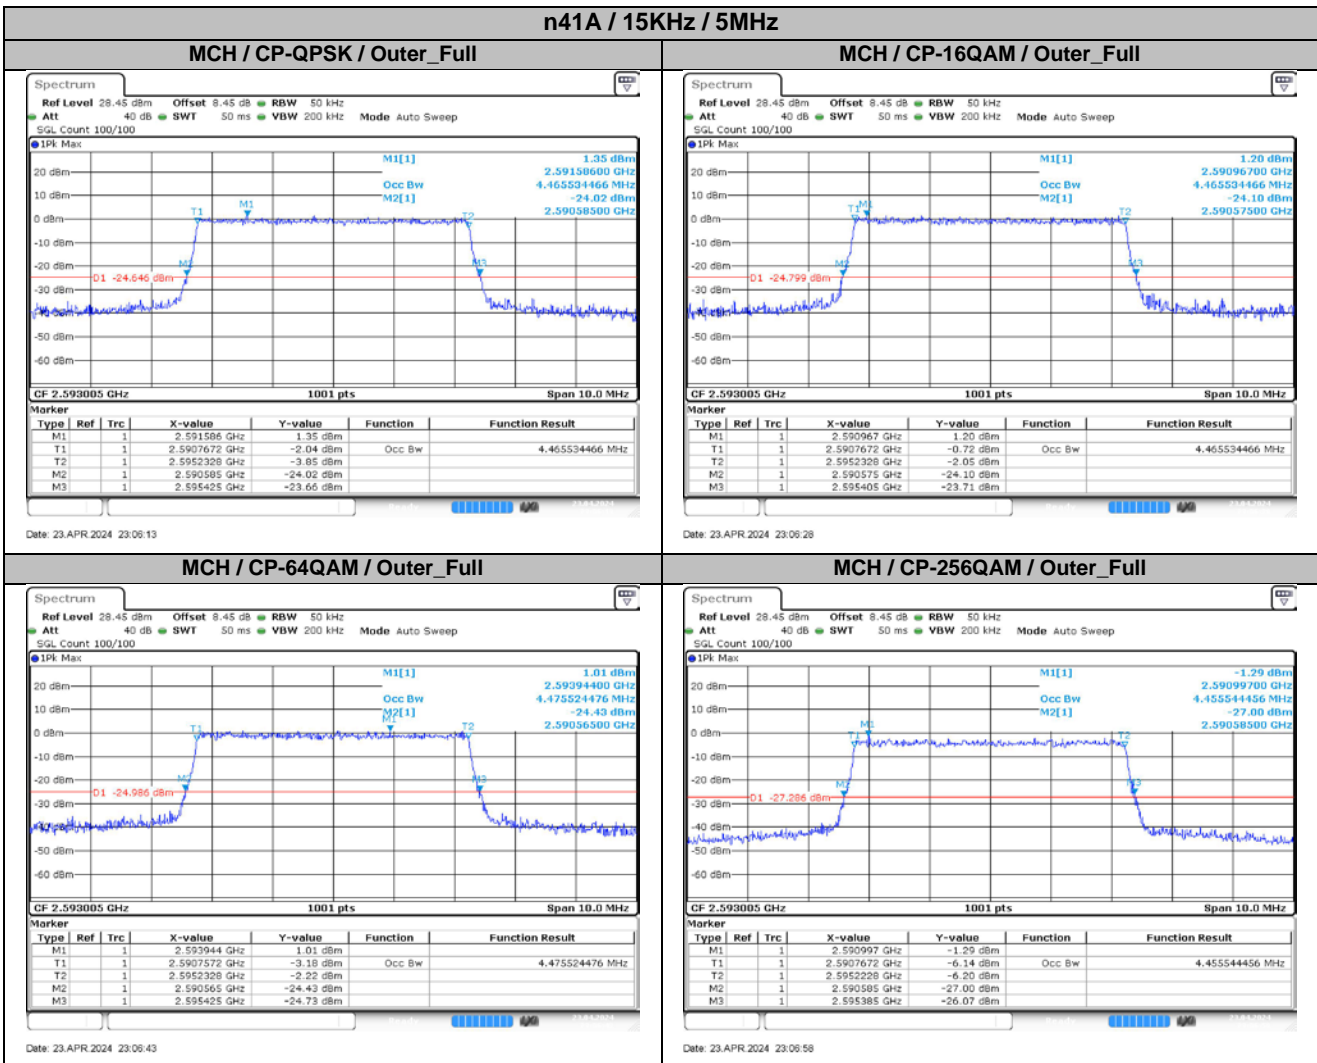

4.2. Test Plots for Ant2