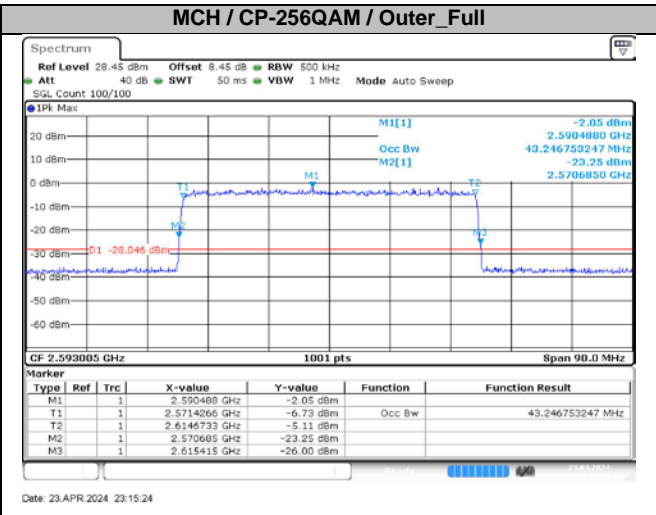

50MHz	CP-256QAM	Outer_Full	48.15	48.05	47.35	47.45	49.80	49.90	48.15	48.05	Pass
60MHz	CP-QPSK	Outer_Full	N/A	N/A	57.66	57.66	N/A	N/A	59.52	59.52	N/A
60MHz	CP-16QAM	Outer_Full	N/A	N/A	57.66	57.66	N/A	N/A	59.64	59.64	N/A
60MHz	CP-64QAM	Outer_Full	N/A	N/A	57.78	57.66	N/A	N/A	59.52	59.52	N/A
60MHz	CP-256QAM	Outer_Full	N/A	N/A	57.66	57.78	N/A	N/A	59.52	59.64	N/A
70MHz	CP-QPSK	Outer_Full	N/A	N/A	67.27	67.27	N/A	N/A	69.30	69.30	N/A
70MHz	CP-16QAM	Outer_Full	N/A	N/A	67.41	67.27	N/A	N/A	69.44	69.30	N/A
70MHz	CP-64QAM	Outer_Full	N/A	N/A	67.41	67.27	N/A	N/A	69.30	69.44	N/A
70MHz	CP-256QAM	Outer_Full	N/A	N/A	67.41	67.27	N/A	N/A	69.44	69.58	N/A
80MHz	CP-QPSK	Outer_Full	N/A	N/A	77.36	77.36	N/A	N/A	80.32	80.32	N/A
80MHz	CP-16QAM	Outer_Full	N/A	N/A	77.36	77.20	N/A	N/A	80.32	80.32	N/A
80MHz	CP-64QAM	Outer_Full	N/A	N/A	77.36	77.36	N/A	N/A	80.48	80.48	N/A
80MHz	CP-256QAM	Outer_Full	N/A	N/A	77.36	77.36	N/A	N/A	80.64	80.32	N/A
90MHz	CP-QPSK	Outer_Full	N/A	N/A	87.21	87.21	N/A	N/A	90.54	90.36	N/A
90MHz	CP-16QAM	Outer_Full	N/A	N/A	87.03	87.39	N/A	N/A	90.54	90.54	N/A
90MHz	CP-64QAM	Outer_Full	N/A	N/A	87.21	87.21	N/A	N/A	90.36	90.36	N/A
90MHz	CP-256QAM	Outer_Full	N/A	N/A	87.39	87.21	N/A	N/A	90.54	90.36	N/A
100MHz	CP-QPSK	Outer_Full	N/A	N/A	97.30	97.10	N/A	N/A	100.40	100.40	N/A
100MHz	CP-16QAM	Outer_Full	N/A	N/A	97.30	97.10	N/A	N/A	100.60	100.60	N/A
100MHz	CP-64QAM	Outer_Full	N/A	N/A	97.30	97.30	N/A	N/A	100.80	100.40	N/A
100MHz	CP-256QAM	Outer_Full	N/A	N/A	97.30	97.30	N/A	N/A	100.60	100.60	N/A

4.2. Test Plots for Ant2

n41A / 30KHz / 10MHz