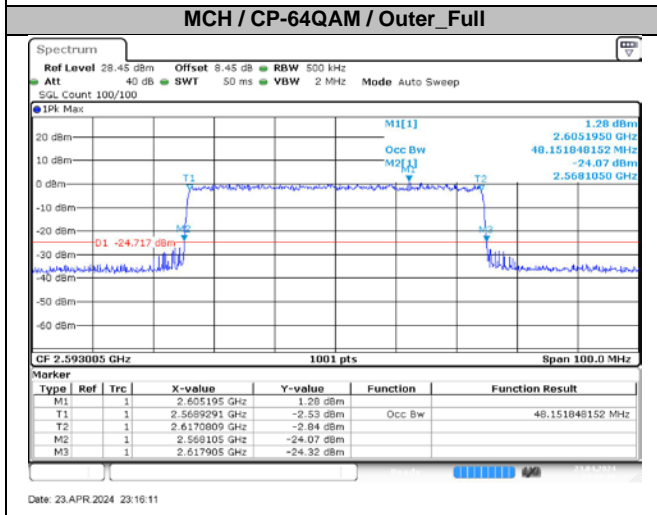

50MHz	CP-256QAM	Outer_Full	48.15	48.05	47.35	47.45	49.80	49.90	48.15	48.05	Pass
60MHz	CP-QPSK	Outer_Full	N/A	N/A	57.66	57.66	N/A	N/A	59.52	59.52	N/A
60MHz	CP-16QAM	Outer_Full	N/A	N/A	57.66	57.66	N/A	N/A	59.64	59.64	N/A
60MHz	CP-64QAM	Outer_Full	N/A	N/A	57.78	57.66	N/A	N/A	59.52	59.52	N/A
60MHz	CP-256QAM	Outer_Full	N/A	N/A	57.66	57.78	N/A	N/A	59.52	59.64	N/A
70MHz	CP-QPSK	Outer_Full	N/A	N/A	67.27	67.27	N/A	N/A	69.30	69.30	N/A
70MHz	CP-16QAM	Outer_Full	N/A	N/A	67.41	67.27	N/A	N/A	69.44	69.30	N/A
70MHz	CP-64QAM	Outer_Full	N/A	N/A	67.41	67.27	N/A	N/A	69.30	69.44	N/A
70MHz	CP-256QAM	Outer_Full	N/A	N/A	67.41	67.27	N/A	N/A	69.44	69.58	N/A
80MHz	CP-QPSK	Outer_Full	N/A	N/A	77.36	77.36	N/A	N/A	80.32	80.32	N/A
80MHz	CP-16QAM	Outer_Full	N/A	N/A	77.36	77.20	N/A	N/A	80.32	80.32	N/A
80MHz	CP-64QAM	Outer_Full	N/A	N/A	77.36	77.36	N/A	N/A	80.48	80.48	N/A
80MHz	CP-256QAM	Outer_Full	N/A	N/A	77.36	77.36	N/A	N/A	80.64	80.32	N/A
90MHz	CP-QPSK	Outer_Full	N/A	N/A	87.21	87.21	N/A	N/A	90.54	90.36	N/A
90MHz	CP-16QAM	Outer_Full	N/A	N/A	87.03	87.39	N/A	N/A	90.54	90.54	N/A
90MHz	CP-64QAM	Outer_Full	N/A	N/A	87.21	87.21	N/A	N/A	90.36	90.36	N/A
90MHz	CP-256QAM	Outer_Full	N/A	N/A	87.39	87.21	N/A	N/A	90.54	90.36	N/A
100MHz	CP-QPSK	Outer_Full	N/A	N/A	97.30	97.10	N/A	N/A	100.40	100.40	N/A
100MHz	CP-16QAM	Outer_Full	N/A	N/A	97.30	97.10	N/A	N/A	100.60	100.60	N/A
100MHz	CP-64QAM	Outer_Full	N/A	N/A	97.30	97.30	N/A	N/A	100.80	100.40	N/A
100MHz	CP-256QAM	Outer_Full	N/A	N/A	97.30	97.30	N/A	N/A	100.60	100.60	N/A

4.2. Test Plots for Ant2

n41A / 30KHz / 10MHz