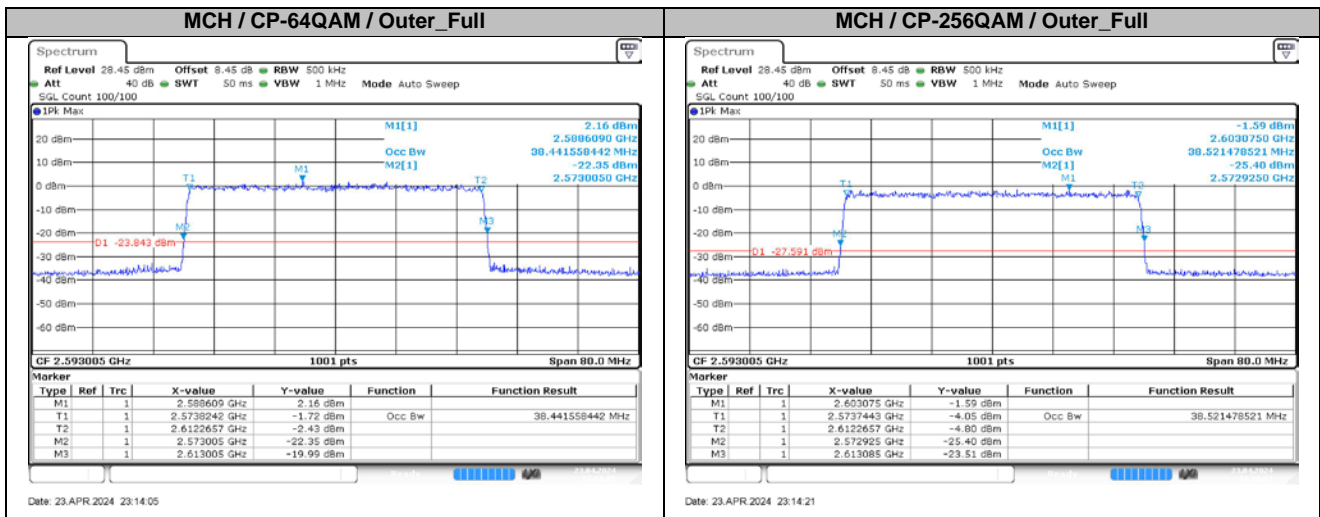

50MHz	CP-256QAM	Outer_Full	48.15	48.05	47.35	47.45	49.80	49.90	48.15	48.05	Pass
60MHz	CP-QPSK	Outer_Full	N/A	N/A	57.66	57.66	N/A	N/A	59.52	59.52	N/A
60MHz	CP-16QAM	Outer_Full	N/A	N/A	57.66	57.66	N/A	N/A	59.64	59.64	N/A
60MHz	CP-64QAM	Outer_Full	N/A	N/A	57.78	57.66	N/A	N/A	59.52	59.52	N/A
60MHz	CP-256QAM	Outer_Full	N/A	N/A	57.66	57.78	N/A	N/A	59.52	59.64	N/A
70MHz	CP-QPSK	Outer_Full	N/A	N/A	67.27	67.27	N/A	N/A	69.30	69.30	N/A
70MHz	CP-16QAM	Outer_Full	N/A	N/A	67.41	67.27	N/A	N/A	69.44	69.30	N/A
70MHz	CP-64QAM	Outer_Full	N/A	N/A	67.41	67.27	N/A	N/A	69.30	69.44	N/A
70MHz	CP-256QAM	Outer_Full	N/A	N/A	67.41	67.27	N/A	N/A	69.44	69.58	N/A
80MHz	CP-QPSK	Outer_Full	N/A	N/A	77.36	77.36	N/A	N/A	80.32	80.32	N/A
80MHz	CP-16QAM	Outer_Full	N/A	N/A	77.36	77.20	N/A	N/A	80.32	80.32	N/A
80MHz	CP-64QAM	Outer_Full	N/A	N/A	77.36	77.36	N/A	N/A	80.48	80.48	N/A
80MHz	CP-256QAM	Outer_Full	N/A	N/A	77.36	77.36	N/A	N/A	80.64	80.32	N/A
90MHz	CP-QPSK	Outer_Full	N/A	N/A	87.21	87.21	N/A	N/A	90.54	90.36	N/A
90MHz	CP-16QAM	Outer_Full	N/A	N/A	87.03	87.39	N/A	N/A	90.54	90.54	N/A
90MHz	CP-64QAM	Outer_Full	N/A	N/A	87.21	87.21	N/A	N/A	90.36	90.36	N/A
90MHz	CP-256QAM	Outer_Full	N/A	N/A	87.39	87.21	N/A	N/A	90.54	90.36	N/A
100MHz	CP-QPSK	Outer_Full	N/A	N/A	97.30	97.10	N/A	N/A	100.40	100.40	N/A
100MHz	CP-16QAM	Outer_Full	N/A	N/A	97.30	97.10	N/A	N/A	100.60	100.60	N/A
100MHz	CP-64QAM	Outer_Full	N/A	N/A	97.30	97.30	N/A	N/A	100.80	100.40	N/A
100MHz	CP-256QAM	Outer_Full	N/A	N/A	97.30	97.30	N/A	N/A	100.60	100.60	N/A

4.2. Test Plots for Ant2

n41A / 30KHz / 10MHz