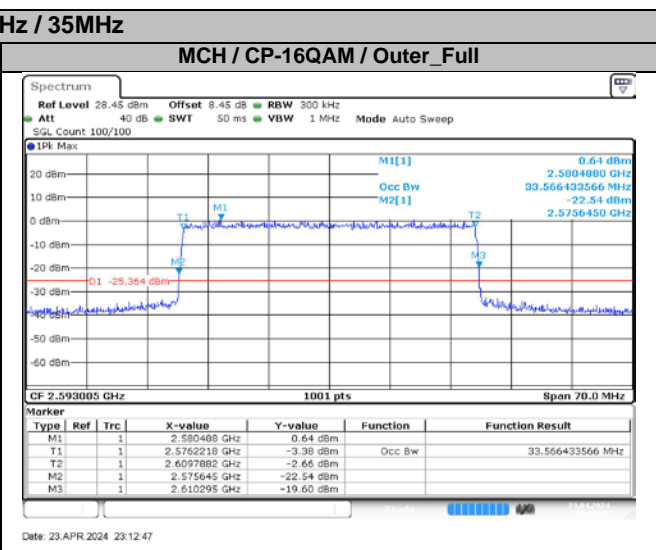

50MHz	CP-256QAM	Outer_Full	48.15	48.05	47.35	47.45	49.80	49.90	48.15	48.05	Pass
60MHz	CP-QPSK	Outer_Full	N/A	N/A	57.66	57.66	N/A	N/A	59.52	59.52	N/A
60MHz	CP-16QAM	Outer_Full	N/A	N/A	57.66	57.66	N/A	N/A	59.64	59.64	N/A
60MHz	CP-64QAM	Outer_Full	N/A	N/A	57.78	57.66	N/A	N/A	59.52	59.52	N/A
60MHz	CP-256QAM	Outer_Full	N/A	N/A	57.66	57.78	N/A	N/A	59.52	59.64	N/A
70MHz	CP-QPSK	Outer_Full	N/A	N/A	67.27	67.27	N/A	N/A	69.30	69.30	N/A
70MHz	CP-16QAM	Outer_Full	N/A	N/A	67.41	67.27	N/A	N/A	69.44	69.30	N/A
70MHz	CP-64QAM	Outer_Full	N/A	N/A	67.41	67.27	N/A	N/A	69.30	69.44	N/A
70MHz	CP-256QAM	Outer_Full	N/A	N/A	67.41	67.27	N/A	N/A	69.44	69.58	N/A
80MHz	CP-QPSK	Outer_Full	N/A	N/A	77.36	77.36	N/A	N/A	80.32	80.32	N/A
80MHz	CP-16QAM	Outer_Full	N/A	N/A	77.36	77.20	N/A	N/A	80.32	80.32	N/A
80MHz	CP-64QAM	Outer_Full	N/A	N/A	77.36	77.36	N/A	N/A	80.48	80.48	N/A
80MHz	CP-256QAM	Outer_Full	N/A	N/A	77.36	77.36	N/A	N/A	80.64	80.32	N/A
90MHz	CP-QPSK	Outer_Full	N/A	N/A	87.21	87.21	N/A	N/A	90.54	90.36	N/A
90MHz	CP-16QAM	Outer_Full	N/A	N/A	87.03	87.39	N/A	N/A	90.54	90.54	N/A
90MHz	CP-64QAM	Outer_Full	N/A	N/A	87.21	87.21	N/A	N/A	90.36	90.36	N/A
90MHz	CP-256QAM	Outer_Full	N/A	N/A	87.39	87.21	N/A	N/A	90.54	90.36	N/A
100MHz	CP-QPSK	Outer_Full	N/A	N/A	97.30	97.10	N/A	N/A	100.40	100.40	N/A
100MHz	CP-16QAM	Outer_Full	N/A	N/A	97.30	97.10	N/A	N/A	100.60	100.60	N/A
100MHz	CP-64QAM	Outer_Full	N/A	N/A	97.30	97.30	N/A	N/A	100.80	100.40	N/A
100MHz	CP-256QAM	Outer_Full	N/A	N/A	97.30	97.30	N/A	N/A	100.60	100.60	N/A

4.2. Test Plots for Ant2

n41A / 30KHz / 10MHz