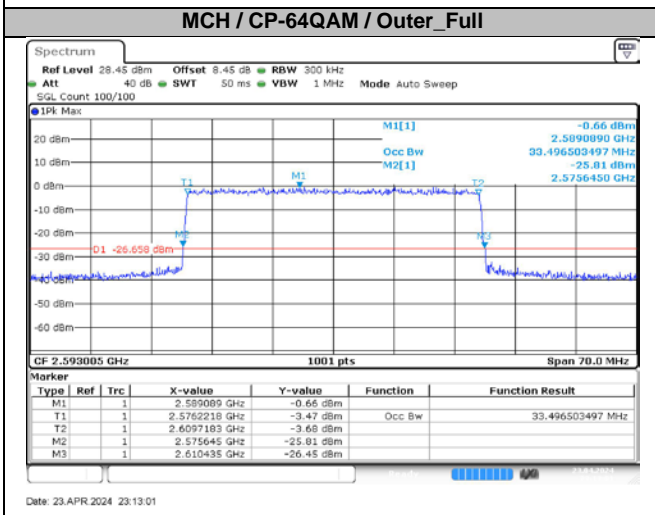

2. Peak-to-Average Ratio

2.1. Test Results

Channel	Modulation	Result (dB)				Limit (dB)	Verdict
		15KHz / 50MHz / CP-QPSK		30KHz / 100MHz / CP-QPSK			
		Ant2	Ant3	Ant2	Ant3		
LCH	Outer_Full	9.60	9.14	10.13	8.19	13.00	Pass
MCH	Outer_Full	9.32	9.01	9.44	8.56	13.00	Pass
HCH	Outer_Full	8.87	8.88	9.84	9.09	13.00	Pass

50MHz	CP-256QAM	Outer_Full	48.15	48.05	47.35	47.45	49.80	49.90	48.15	48.05	Pass
60MHz	CP-QPSK	Outer_Full	N/A	N/A	57.66	57.66	N/A	N/A	59.52	59.52	N/A
60MHz	CP-16QAM	Outer_Full	N/A	N/A	57.66	57.66	N/A	N/A	59.64	59.64	N/A
60MHz	CP-64QAM	Outer_Full	N/A	N/A	57.78	57.66	N/A	N/A	59.52	59.52	N/A
60MHz	CP-256QAM	Outer_Full	N/A	N/A	57.66	57.78	N/A	N/A	59.52	59.64	N/A
70MHz	CP-QPSK	Outer_Full	N/A	N/A	67.27	67.27	N/A	N/A	69.30	69.30	N/A
70MHz	CP-16QAM	Outer_Full	N/A	N/A	67.41	67.27	N/A	N/A	69.44	69.30	N/A
70MHz	CP-64QAM	Outer_Full	N/A	N/A	67.41	67.27	N/A	N/A	69.30	69.44	N/A
70MHz	CP-256QAM	Outer_Full	N/A	N/A	67.41	67.27	N/A	N/A	69.44	69.58	N/A
80MHz	CP-QPSK	Outer_Full	N/A	N/A	77.36	77.36	N/A	N/A	80.32	80.32	N/A
80MHz	CP-16QAM	Outer_Full	N/A	N/A	77.36	77.20	N/A	N/A	80.32	80.32	N/A
80MHz	CP-64QAM	Outer_Full	N/A	N/A	77.36	77.36	N/A	N/A	80.48	80.48	N/A
80MHz	CP-256QAM	Outer_Full	N/A	N/A	77.36	77.36	N/A	N/A	80.64	80.32	N/A
90MHz	CP-QPSK	Outer_Full	N/A	N/A	87.21	87.21	N/A	N/A	90.54	90.36	N/A
90MHz	CP-16QAM	Outer_Full	N/A	N/A	87.03	87.39	N/A	N/A	90.54	90.54	N/A
90MHz	CP-64QAM	Outer_Full	N/A	N/A	87.21	87.21	N/A	N/A	90.36	90.36	N/A
90MHz	CP-256QAM	Outer_Full	N/A	N/A	87.39	87.21	N/A	N/A	90.54	90.36	N/A
100MHz	CP-QPSK	Outer_Full	N/A	N/A	97.30	97.10	N/A	N/A	100.40	100.40	N/A
100MHz	CP-16QAM	Outer_Full	N/A	N/A	97.30	97.10	N/A	N/A	100.60	100.60	N/A
100MHz	CP-64QAM	Outer_Full	N/A	N/A	97.30	97.30	N/A	N/A	100.80	100.40	N/A
100MHz	CP-256QAM	Outer_Full	N/A	N/A	97.30	97.30	N/A	N/A	100.60	100.60	N/A

4.2. Test Plots for Ant2

n41A / 30KHz / 10MHz