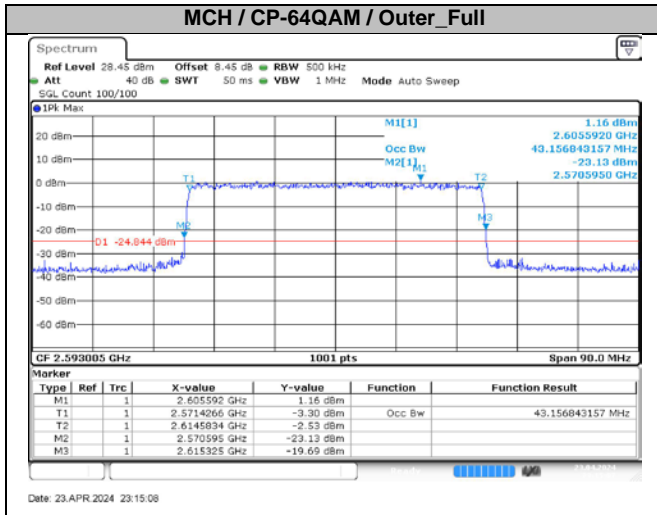

50MHz	CP-256QAM	Outer_Full	48.15	48.05	47.35	47.45	49.80	49.90	48.15	48.05	Pass
60MHz	CP-QPSK	Outer_Full	N/A	N/A	57.66	57.66	N/A	N/A	59.52	59.52	N/A
60MHz	CP-16QAM	Outer_Full	N/A	N/A	57.66	57.66	N/A	N/A	59.64	59.64	N/A
60MHz	CP-64QAM	Outer_Full	N/A	N/A	57.78	57.66	N/A	N/A	59.52	59.52	N/A
60MHz	CP-256QAM	Outer_Full	N/A	N/A	57.66	57.78	N/A	N/A	59.52	59.64	N/A
70MHz	CP-QPSK	Outer_Full	N/A	N/A	67.27	67.27	N/A	N/A	69.30	69.30	N/A
70MHz	CP-16QAM	Outer_Full	N/A	N/A	67.41	67.27	N/A	N/A	69.44	69.30	N/A
70MHz	CP-64QAM	Outer_Full	N/A	N/A	67.41	67.27	N/A	N/A	69.30	69.44	N/A
70MHz	CP-256QAM	Outer_Full	N/A	N/A	67.41	67.27	N/A	N/A	69.44	69.58	N/A
80MHz	CP-QPSK	Outer_Full	N/A	N/A	77.36	77.36	N/A	N/A	80.32	80.32	N/A
80MHz	CP-16QAM	Outer_Full	N/A	N/A	77.36	77.20	N/A	N/A	80.32	80.32	N/A
80MHz	CP-64QAM	Outer_Full	N/A	N/A	77.36	77.36	N/A	N/A	80.48	80.48	N/A
80MHz	CP-256QAM	Outer_Full	N/A	N/A	77.36	77.36	N/A	N/A	80.64	80.32	N/A
90MHz	CP-QPSK	Outer_Full	N/A	N/A	87.21	87.21	N/A	N/A	90.54	90.36	N/A
90MHz	CP-16QAM	Outer_Full	N/A	N/A	87.03	87.39	N/A	N/A	90.54	90.54	N/A
90MHz	CP-64QAM	Outer_Full	N/A	N/A	87.21	87.21	N/A	N/A	90.36	90.36	N/A
90MHz	CP-256QAM	Outer_Full	N/A	N/A	87.39	87.21	N/A	N/A	90.54	90.36	N/A
100MHz	CP-QPSK	Outer_Full	N/A	N/A	97.30	97.10	N/A	N/A	100.40	100.40	N/A
100MHz	CP-16QAM	Outer_Full	N/A	N/A	97.30	97.10	N/A	N/A	100.60	100.60	N/A
100MHz	CP-64QAM	Outer_Full	N/A	N/A	97.30	97.30	N/A	N/A	100.80	100.40	N/A
100MHz	CP-256QAM	Outer_Full	N/A	N/A	97.30	97.30	N/A	N/A	100.60	100.60	N/A

4.2. Test Plots for Ant2

n41A / 30KHz / 10MHz