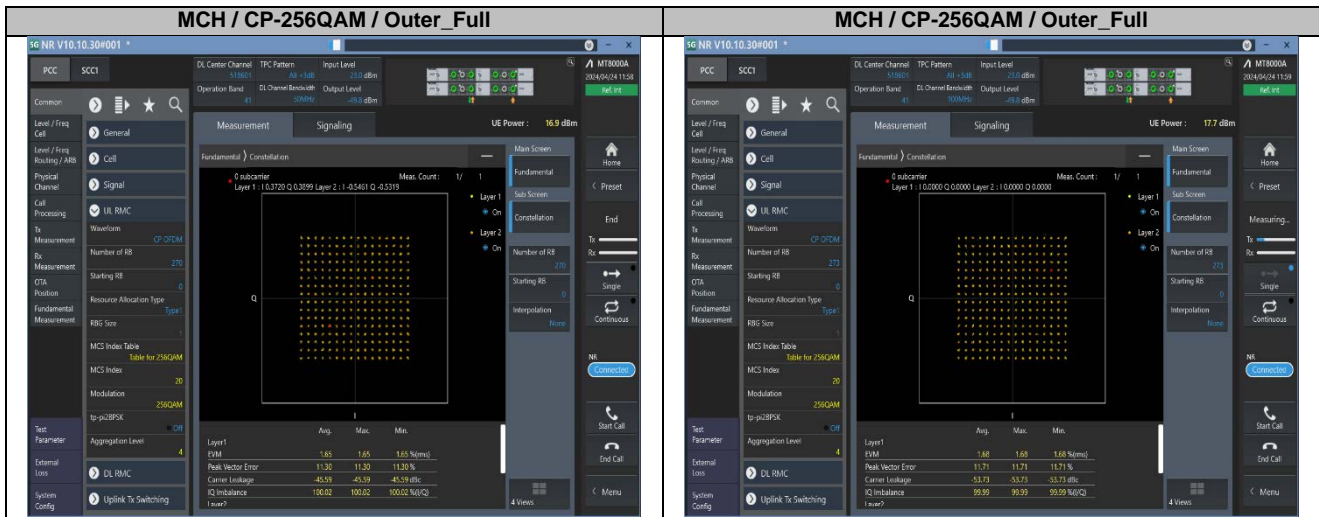

2.2. Test Plots for Ant2

2.3. Test Plots for Ant3

3. Modulation Characteristics

3.1. Test Plots

4. 99% Occupied Bandwidth & 26dB Emission Bandwidth

4.1. Test Results

Bandwidth	Modulation	RB Config	99% Occupied Bandwidth (MHz)				26dB Emission Bandwidth (MHz)				Verdict
			15KHz		30KHz		15KHz		30KHz		
			Ant2	Ant3	Ant2	Ant3	Ant2	Ant3	Ant2	Ant3	
5MHz	CP-QPSK	Outer_Full	4.47	4.47	N/A	N/A	4.84	4.88	N/A	N/A	4.47
5MHz	CP-16QAM	Outer_Full	4.47	4.48	N/A	N/A	4.83	4.82	N/A	N/A	4.47
5MHz	CP-64QAM	Outer_Full	4.48	4.46	N/A	N/A	4.86	4.78	N/A	N/A	4.48
5MHz	CP-256QAM	Outer_Full	4.46	4.47	N/A	N/A	4.80	4.79	N/A	N/A	4.46
10MHz	CP-QPSK	Outer_Full	9.27	9.27	8.61	8.57	9.78	9.78	9.27	9.27	Pass
10MHz	CP-16QAM	Outer_Full	9.25	9.27	8.59	8.59	9.74	9.72	9.25	9.27	Pass
10MHz	CP-64QAM	Outer_Full	9.27	9.29	8.59	8.59	9.80	9.78	9.27	9.29	Pass
10MHz	CP-256QAM	Outer_Full	9.29	9.27	8.55	8.61	9.72	9.72	9.29	9.27	Pass
15MHz	CP-QPSK	Outer_Full	14.09	14.12	13.58	13.58	14.79	14.82	14.09	14.12	Pass
15MHz	CP-16QAM	Outer_Full	14.15	14.12	13.58	13.58	14.79	14.76	14.15	14.12	Pass
15MHz	CP-64QAM	Outer_Full	14.12	14.12	13.58	13.58	14.79	14.79	14.12	14.12	Pass
15MHz	CP-256QAM	Outer_Full	14.09	14.09	13.58	13.58	14.79	14.82	14.09	14.09	Pass
20MHz	CP-QPSK	Outer_Full	18.90	18.90	18.18	18.18	19.64	19.72	18.90	18.90	Pass
20MHz	CP-16QAM	Outer_Full	18.94	18.86	18.18	18.18	19.76	19.72	18.94	18.86	Pass
20MHz	CP-64QAM	Outer_Full	18.90	18.86	18.18	18.14	19.64	19.72	18.90	18.86	Pass
20MHz	CP-256QAM	Outer_Full	18.90	18.90	18.18	18.18	19.68	19.72	18.90	18.90	Pass
25MHz	CP-QPSK	Outer_Full	23.68	23.73	23.18	23.18	24.65	24.70	23.68	23.73	Pass
25MHz	CP-16QAM	Outer_Full	23.78	23.73	23.18	23.23	24.65	24.70	23.78	23.73	Pass
25MHz	CP-64QAM	Outer_Full	23.73	23.68	23.23	23.23	24.70	24.70	23.73	23.68	Pass
25MHz	CP-256QAM	Outer_Full	23.68	23.73	23.18	23.28	24.65	24.65	23.68	23.73	Pass
30MHz	CP-QPSK	Outer_Full	28.53	28.53	27.93	27.81	29.76	29.70	28.53	28.53	Pass
30MHz	CP-16QAM	Outer_Full	28.53	28.53	27.81	27.75	29.70	29.70	28.53	28.53	Pass
30MHz	CP-64QAM	Outer_Full	28.53	28.53	27.81	27.87	29.76	29.76	28.53	28.53	Pass
30MHz	CP-256QAM	Outer_Full	28.53	28.47	27.87	27.87	29.64	29.70	28.53	28.47	Pass
35MHz	CP-QPSK	Outer_Full	33.50	33.50	32.73	32.87	34.79	34.58	33.50	33.50	Pass
35MHz	CP-16QAM	Outer_Full	33.57	33.50	32.73	32.80	34.65	34.72	33.57	33.50	Pass
35MHz	CP-64QAM	Outer_Full	33.50	33.50	32.87	32.87	34.79	34.72	33.50	33.50	Pass
35MHz	CP-256QAM	Outer_Full	33.57	33.43	32.80	32.80	34.79	34.65	33.57	33.43	Pass
40MHz	CP-QPSK	Outer_Full	38.52	38.52	37.80	37.88	40.08	40.16	38.52	38.52	Pass
40MHz	CP-16QAM	Outer_Full	38.68	38.52	37.80	37.88	40.08	40.08	38.68	38.52	Pass
40MHz	CP-64QAM	Outer_Full	38.44	38.52	37.80	37.88	40.00	40.00	38.44	38.52	Pass
40MHz	CP-256QAM	Outer_Full	38.52	38.68	37.80	37.80	40.16	40.00	38.52	38.68	Pass
45MHz	CP-QPSK	Outer_Full	43.16	43.16	42.44	42.35	44.73	44.73	43.16	43.16	Pass
45MHz	CP-16QAM	Outer_Full	43.16	43.07	42.44	42.44	44.73	44.82	43.16	43.07	Pass
45MHz	CP-64QAM	Outer_Full	43.16	43.07	42.44	42.44	44.73	44.73	43.16	43.07	Pass
45MHz	CP-256QAM	Outer_Full	43.25	43.07	42.44	42.44	44.73	44.64	43.25	43.07	Pass
50MHz	CP-QPSK	Outer_Full	48.05	48.15	47.35	47.45	49.80	49.90	48.05	48.15	Pass
50MHz	CP-16QAM	Outer_Full	48.15	48.15	47.35	47.35	49.90	49.80	48.15	48.15	Pass
50MHz	CP-64QAM	Outer_Full	48.15	48.25	47.35	47.45	49.80	49.90	48.15	48.25	Pass