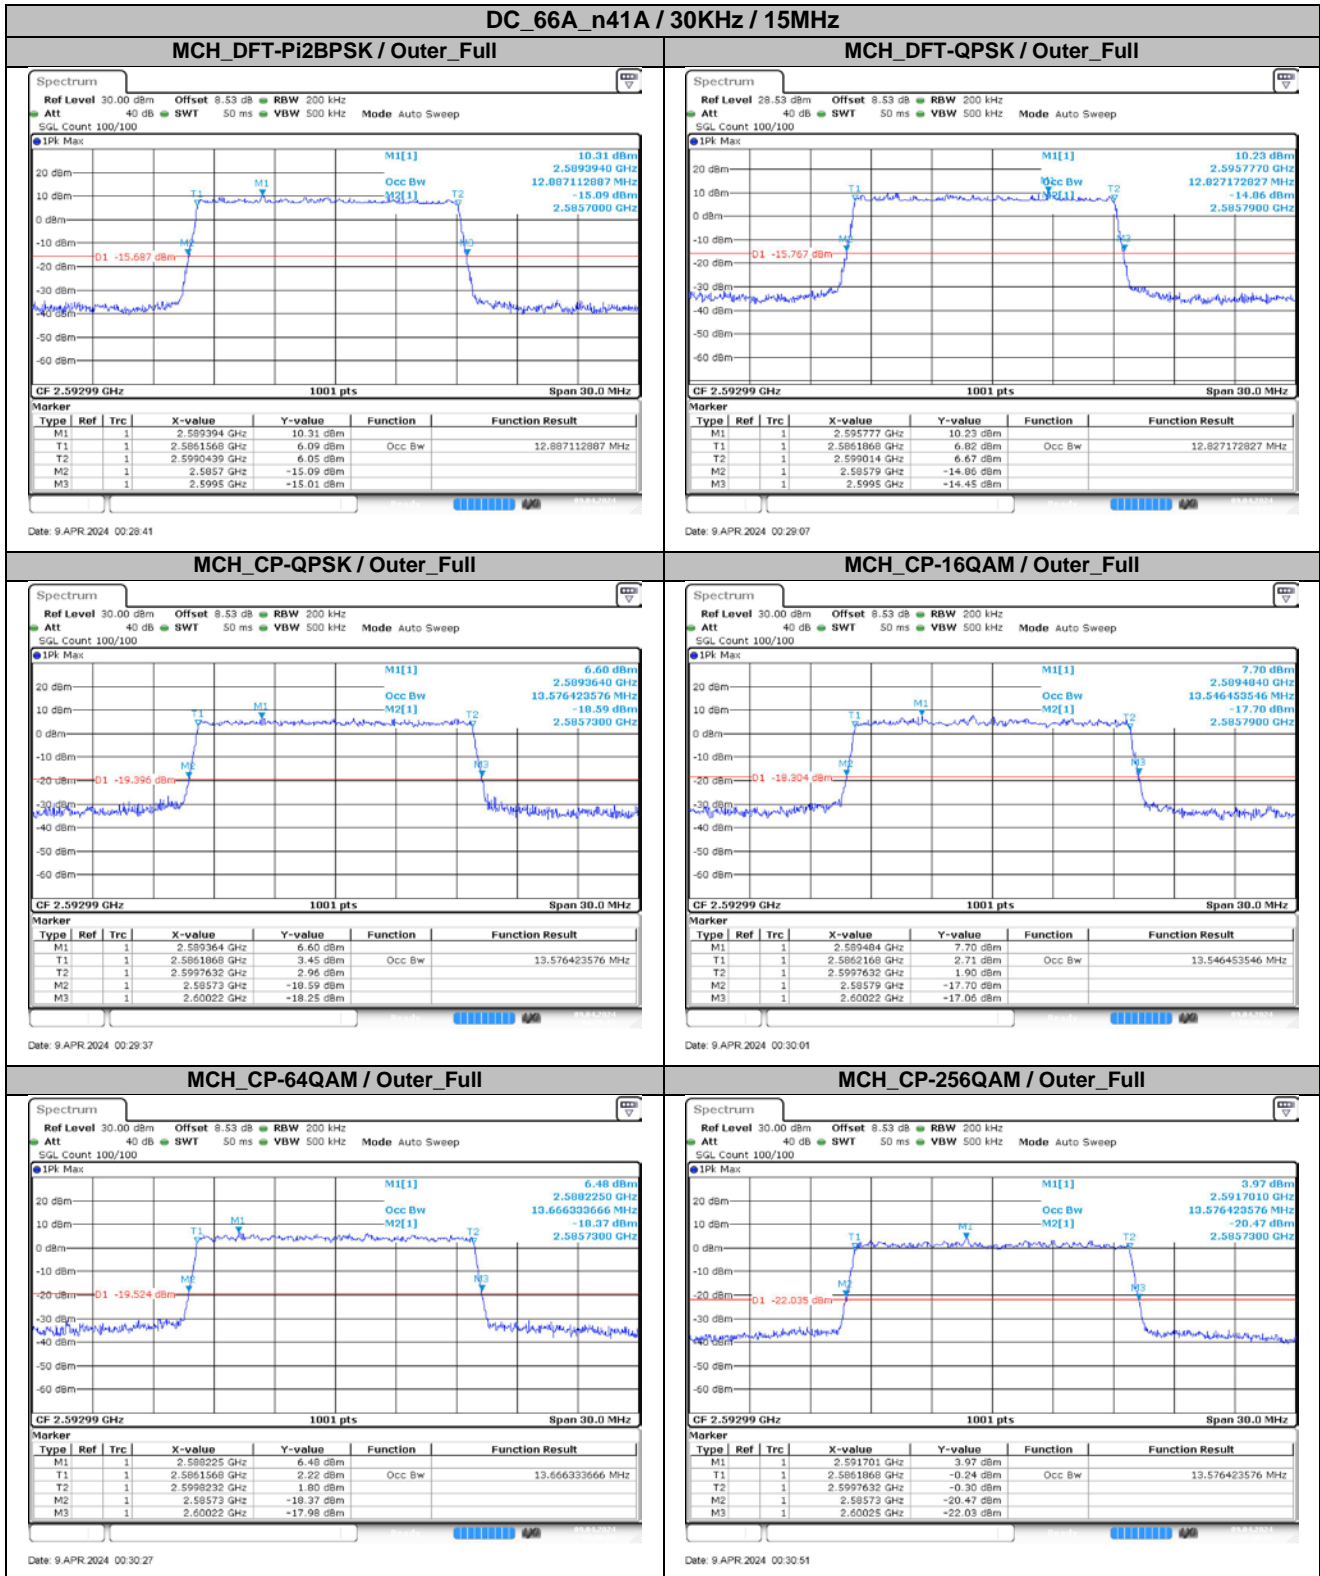

DC_66A_n41A / 30KHz / 10MHz

MCH_DFT-Pi2BPSK / Outer_Full

Date: 9 APR 2024 00:26:14

MCH_DFT-QPSK / Outer_Full

Date: 9 APR 2024 00:26:40

MCH_CP-QPSK / Outer_Full

Date: 9 APR 2024 00:27:04

MCH_CP-16QAM / Outer_Full

Date: 9 APR 2024 00:27:30

MCH_CP-64QAM / Outer_Full

Date: 9 APR 2024 00:27:57

MCH_CP-256QAM / Outer_Full

Date: 9 APR 2024 00:28:16

DC_66A_n41A / 30KHz / 20MHz

MCH_DFT-Pi2BPSK / Outer_Full

Date: 9 APR 2024 00:31:17

MCH_DFT-QPSK / Outer_Full

Date: 9 APR 2024 00:31:43

MCH_CP-QPSK / Outer_Full

Date: 9 APR 2024 00:32:09

MCH_CP-16QAM / Outer_Full

Date: 9 APR 2024 00:32:34

MCH_CP-64QAM / Outer_Full

Date: 9 APR 2024 00:32:58