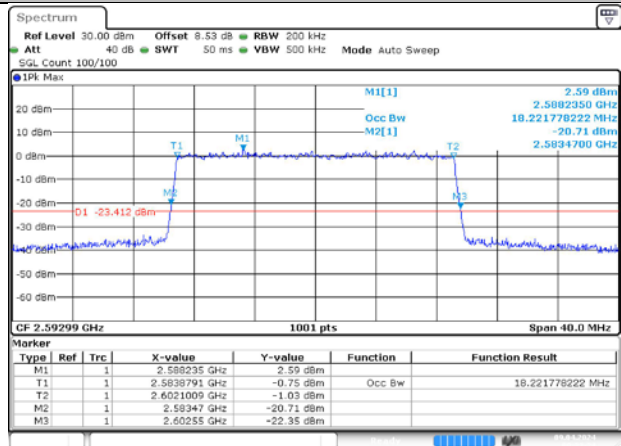

MCH_CP-256QAM / Outer_Full

Date: 9 APR 2024 00:33:24