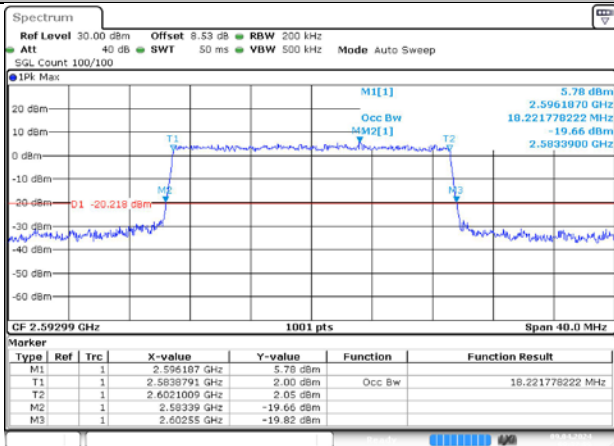

MCH_CP-QPSK / Outer_Full

Date: 9 APR 2024 00:32:09