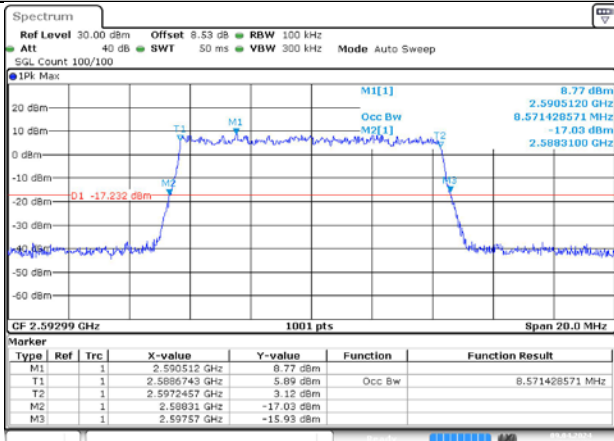

DC_66A_n41A / 30KHz / 10MHz

MCH_DFT-Pi2BPSK / Outer_Full

Date: 9 APR 2024 00:26:14

MCH_DFT-QPSK / Outer_Full

Date: 9 APR 2024 00:26:40

MCH_CP-QPSK / Outer_Full

Date: 9 APR 2024 00:27:04

MCH_CP-16QAM / Outer_Full

Date: 9 APR 2024 00:27:30

MCH_CP-64QAM / Outer_Full

Date: 9 APR 2024 00:27:57

MCH_CP-256QAM / Outer_Full

Date: 9 APR 2024 00:28:16

DC_66A_n41A / 30KHz / 20MHz

MCH_DFT-Pi2BPSK / Outer_Full

Date: 9 APR 2024 00:31:17