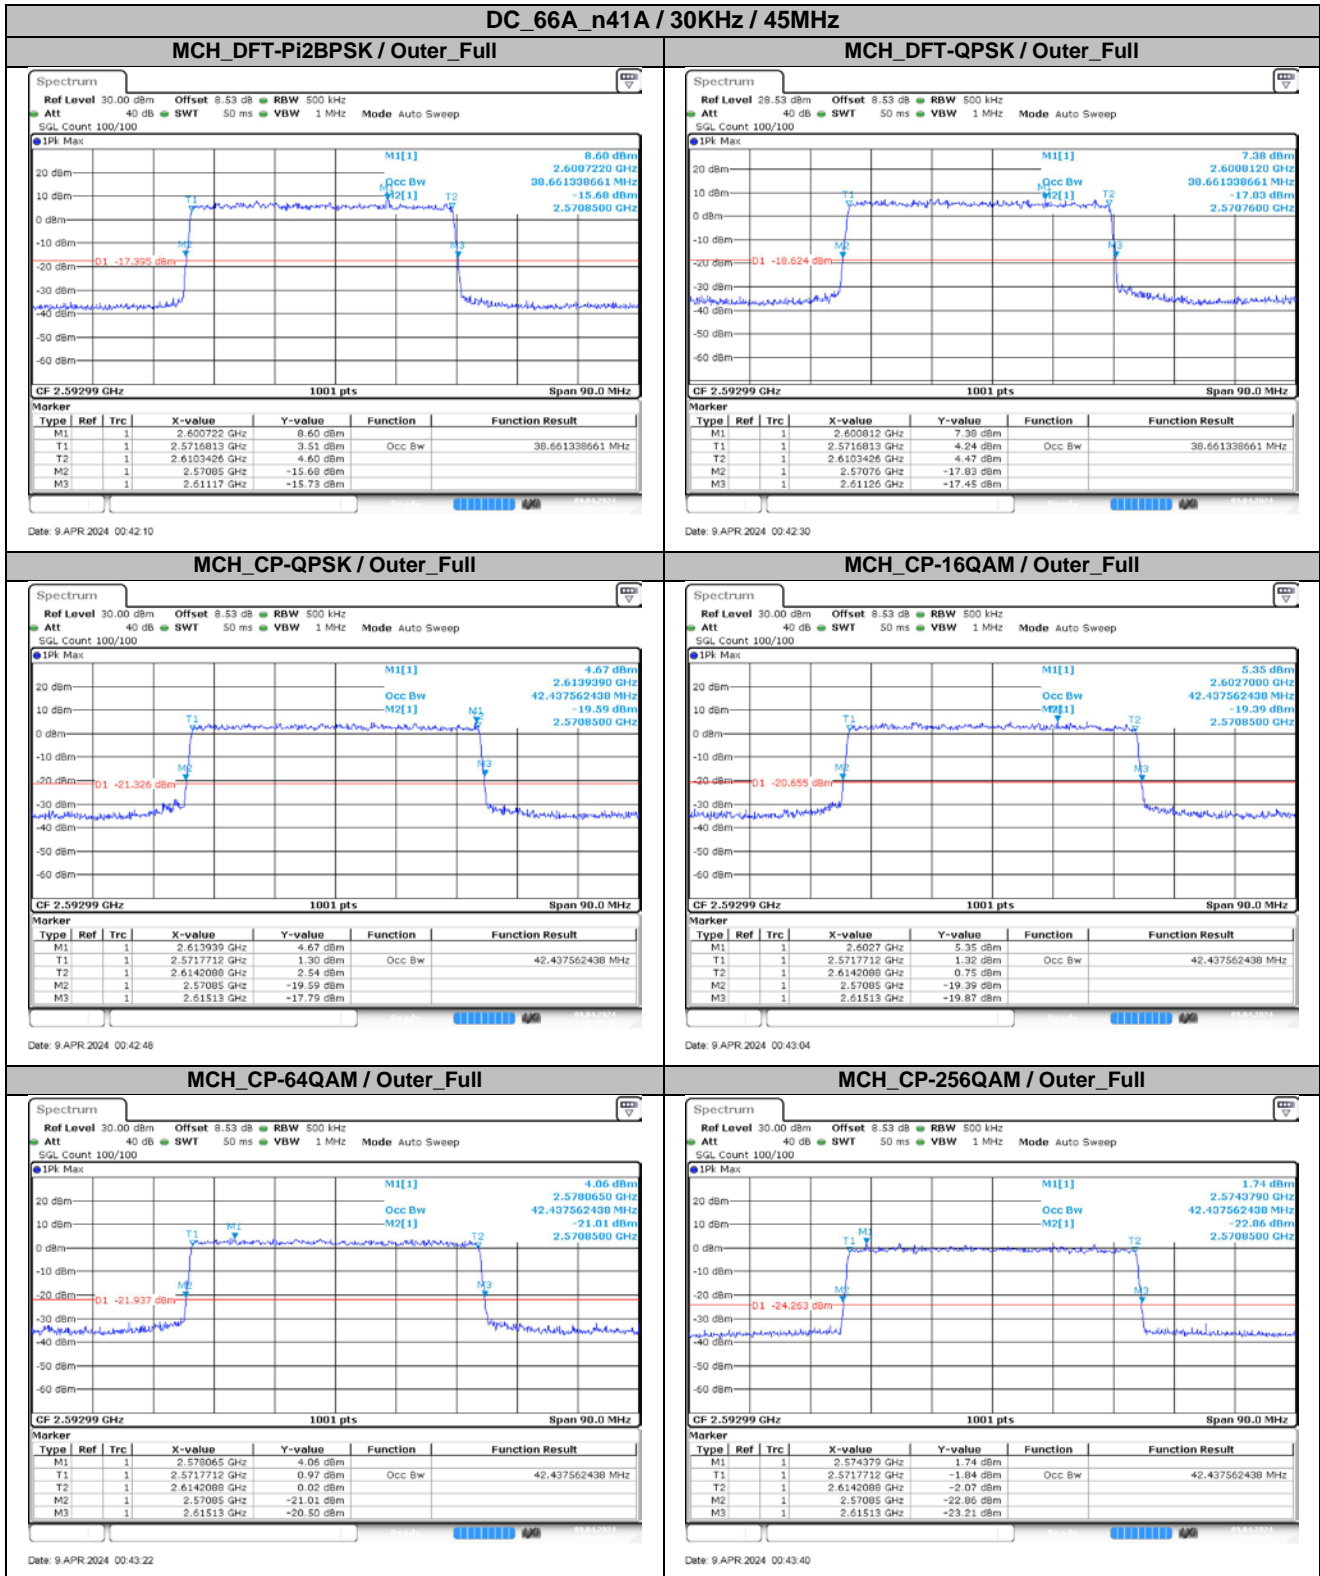

MCH_DFT-QPSK / Outer_Full

Date: 9 APR 2024 00:31:43

MCH_CP-QPSK / Outer_Full

Date: 9 APR 2024 00:32:09

MCH_CP-16QAM / Outer_Full

Date: 9 APR 2024 00:32:34

MCH_CP-64QAM / Outer_Full

Date: 9 APR 2024 00:32:58

MCH_CP-256QAM / Outer_Full

Date: 9 APR 2024 00:33:24

DC_66A_n41A / 30KHz / 100MHz

MCH_DFT-Pi2BPSK / Outer_Full

MCH_DFT-QPSK / Outer_Full

MCH_CP-QPSK / Outer_Full

MCH_CP-16QAM / Outer_Full

MCH_CP-64QAM / Outer_Full