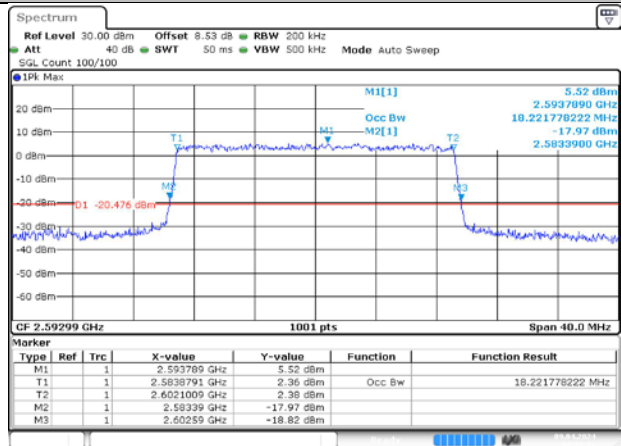

MCH_DFT-QPSK / Outer_Full

Date: 9 APR 2024 00:31:43

MCH_CP-QPSK / Outer_Full

Date: 9 APR 2024 00:32:09

MCH_CP-16QAM / Outer_Full

Date: 9 APR 2024 00:32:34

MCH_CP-64QAM / Outer_Full

Date: 9 APR 2024 00:32:58