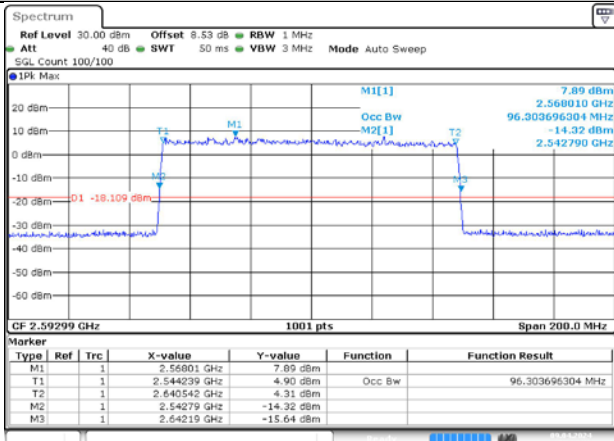

MCH_CP-256QAM / Outer_Full

Date: 9 APR 2024 00:33:24

DC_66A_n41A / 30KHz / 100MHz

MCH_DFT-Pi2BPSK / Outer_Full

MCH_DFT-QPSK / Outer_Full

MCH_CP-QPSK / Outer_Full

MCH_CP-16QAM / Outer_Full

MCH_CP-64QAM / Outer_Full