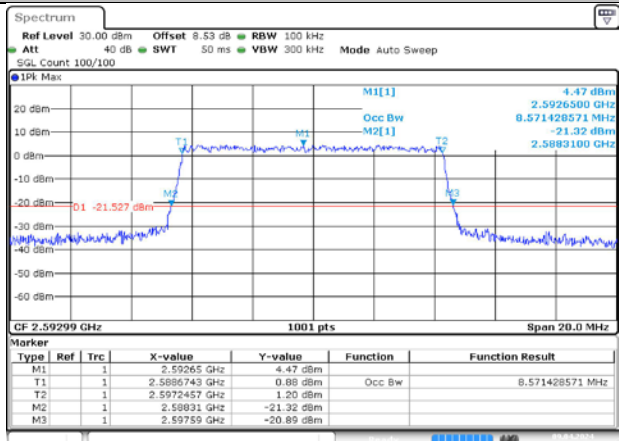

DC_66A_n41A / 30KHz / 10MHz

MCH_DFT-Pi2BPSK / Outer_Full

Date: 9 APR 2024 00:26:14

MCH_DFT-QPSK / Outer_Full

Date: 9 APR 2024 00:26:40

MCH_CP-QPSK / Outer_Full

Date: 9 APR 2024 00:27:04

MCH_CP-16QAM / Outer_Full

Date: 9 APR 2024 00:27:30

MCH_CP-64QAM / Outer_Full

Date: 9 APR 2024 00:27:57

MCH_CP-256QAM / Outer_Full

Date: 9 APR 2024 00:28:16

DC_66A_n41A / 30KHz / 20MHz

MCH_DFT-Pi2BPSK / Outer_Full

Date: 9 APR 2024 00:31:17