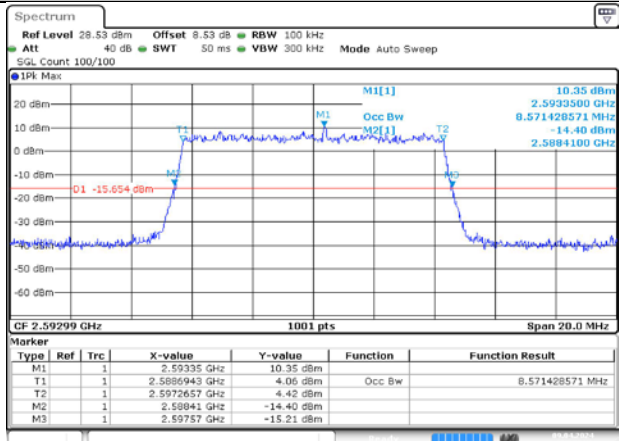

DC_66A_n41A / 30KHz / 10MHz

MCH_DFT-Pi2BPSK / Outer_Full

Date: 9 APR 2024 00:26:14

MCH_DFT-QPSK / Outer_Full

Date: 9 APR 2024 00:26:40

MCH_CP-QPSK / Outer_Full

Date: 9 APR 2024 00:27:04

MCH_CP-16QAM / Outer_Full

Date: 9 APR 2024 00:27:30

MCH_CP-64QAM / Outer_Full

Date: 9 APR 2024 00:27:57

MCH_CP-256QAM / Outer_Full

Date: 9 APR 2024 00:28:16

DC_66A_n41A / 30KHz / 20MHz

MCH_DFT-Pi2BPSK / Outer_Full

Date: 9 APR 2024 00:31:17