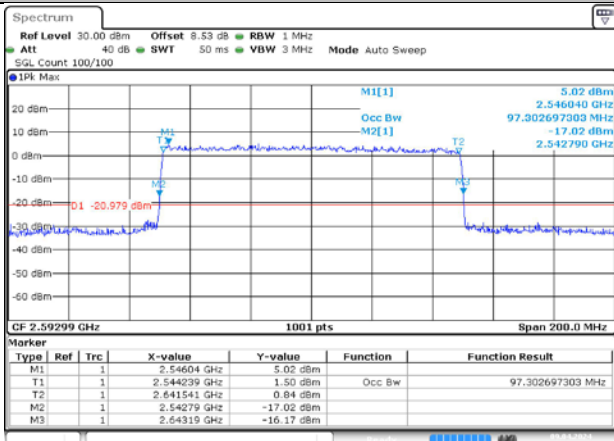

MCH_CP-256QAM / Outer_Full

Date: 9 APR 2024 00:33:24

DC_66A_n41A / 30KHz / 100MHz

MCH_DFT-Pi2BPSK / Outer_Full

MCH_DFT-QPSK / Outer_Full

MCH_CP-QPSK / Outer_Full

MCH_CP-16QAM / Outer_Full

MCH_CP-64QAM / Outer_Full