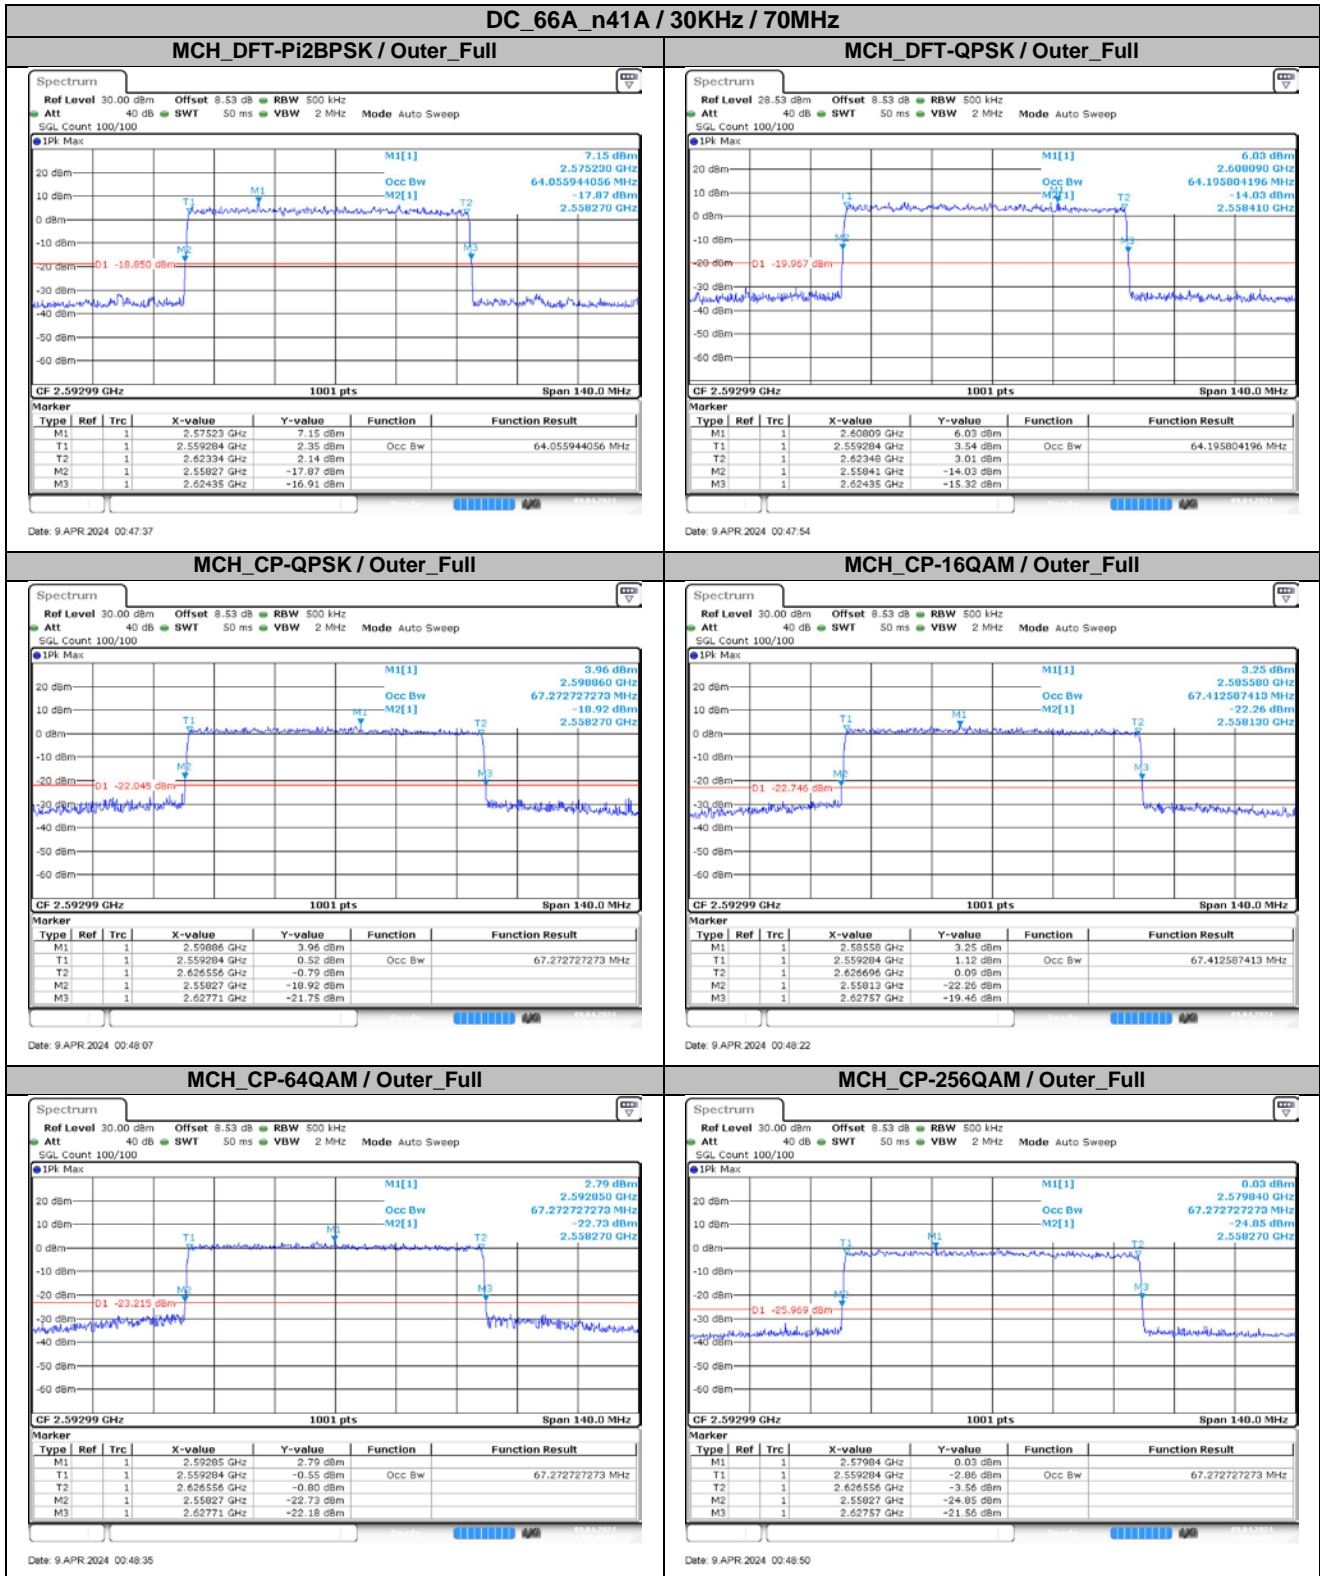

MCH_DFT-QPSK / Outer_Full

Date: 9 APR 2024 00:31:43

MCH_CP-QPSK / Outer_Full

Date: 9 APR 2024 00:32:09

MCH_CP-16QAM / Outer_Full

Date: 9 APR 2024 00:32:34

MCH_CP-64QAM / Outer_Full

Date: 9 APR 2024 00:32:58

MCH_CP-256QAM / Outer_Full

Date: 9 APR 2024 00:33:24

DC_66A_n41A / 30KHz / 100MHz

MCH_DFT-Pi2BPSK / Outer_Full

MCH_DFT-QPSK / Outer_Full

MCH_CP-QPSK / Outer_Full

MCH_CP-16QAM / Outer_Full

MCH_CP-64QAM / Outer_Full