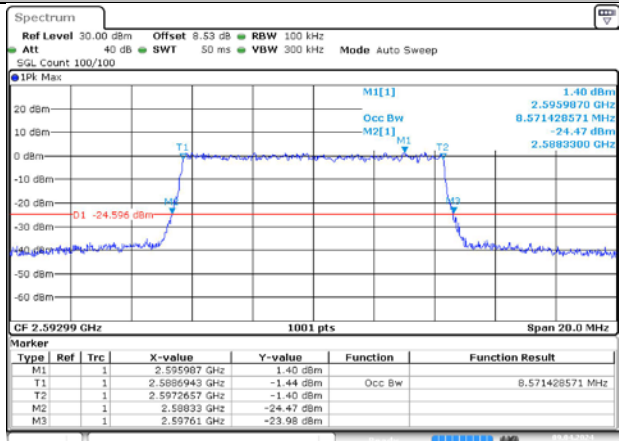

DC_66A_n41A / 30KHz / 10MHz

MCH_DFT-Pi2BPSK / Outer_Full

Date: 9 APR 2024 00:26:14

MCH_DFT-QPSK / Outer_Full

Date: 9 APR 2024 00:26:40

MCH_CP-QPSK / Outer_Full

Date: 9 APR 2024 00:27:04

MCH_CP-16QAM / Outer_Full

Date: 9 APR 2024 00:27:30

MCH_CP-64QAM / Outer_Full

Date: 9 APR 2024 00:27:57

MCH_CP-256QAM / Outer_Full

Date: 9 APR 2024 00:28:16

DC_66A_n41A / 30KHz / 20MHz

MCH_DFT-Pi2BPSK / Outer_Full

Date: 9 APR 2024 00:31:17