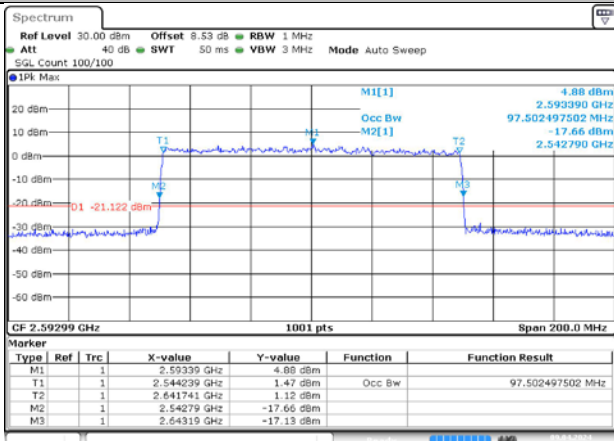

MCH_CP-256QAM / Outer_Full

Date: 9 APR 2024 00:33:24

DC_66A_n41A / 30KHz / 100MHz

MCH_DFT-Pi2BPSK / Outer_Full

MCH_DFT-QPSK / Outer_Full

MCH_CP-QPSK / Outer_Full

MCH_CP-16QAM / Outer_Full

MCH_CP-64QAM / Outer_Full