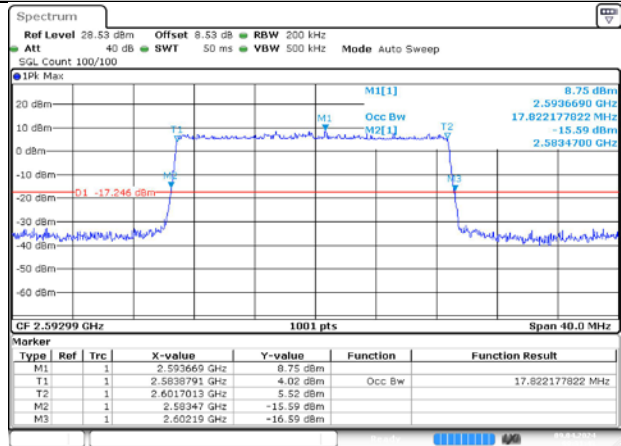

MCH_DFT-QPSK / Outer_Full

Date: 9 APR 2024 00:31:43