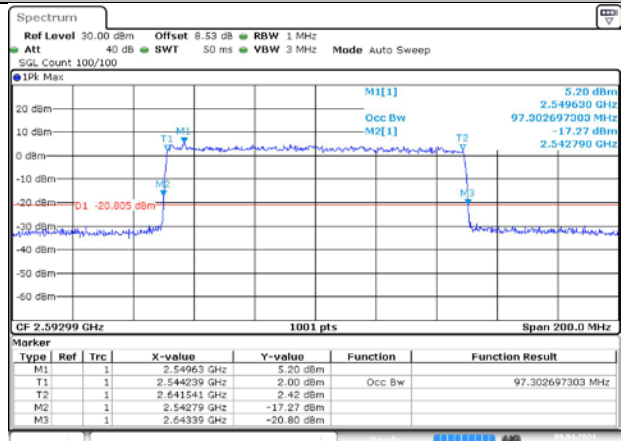

MCH_CP-256QAM / Outer_Full

Date: 9 APR 2024 00:33:24

DC_66A_n41A / 30KHz / 100MHz

MCH_DFT-Pi2BPSK / Outer_Full

MCH_DFT-QPSK / Outer_Full

MCH_CP-QPSK / Outer_Full

MCH_CP-16QAM / Outer_Full

MCH_CP-64QAM / Outer_Full