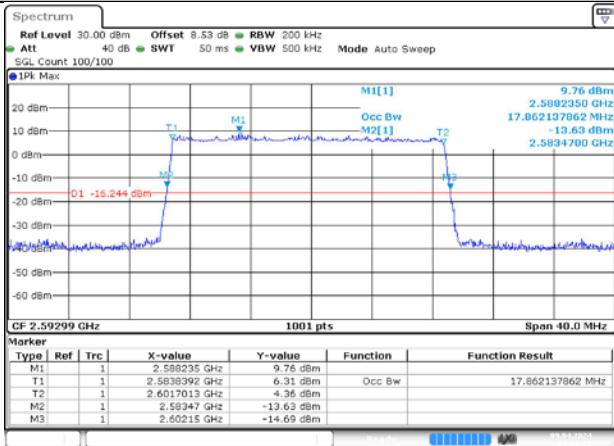

Date: 9 APR 2024 00:27:30

MCH_CP-64QAM / Outer_Full

Date: 9 APR 2024 00:27:57

MCH_CP-256QAM / Outer_Full

Date: 9 APR 2024 00:28:16

DC_66A_n41A / 30KHz / 20MHz

MCH_DFT-Pi2BPSK / Outer_Full

Date: 9 APR 2024 00:31:17