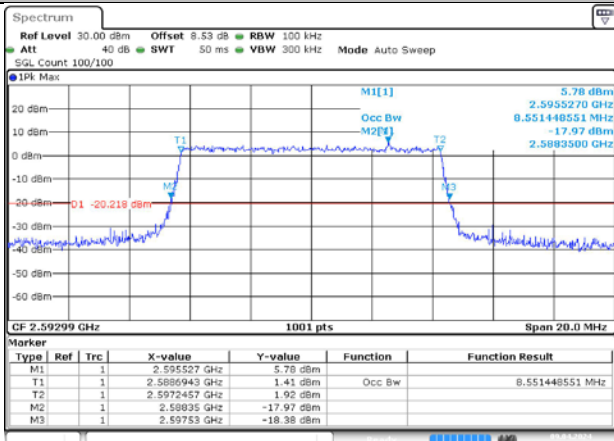

DC_66A_n41A / 30KHz / 10MHz

MCH_DFT-Pi2BPSK / Outer_Full

Date: 9 APR 2024 00:26:14

MCH_DFT-QPSK / Outer_Full

Date: 9 APR 2024 00:26:40

MCH_CP-QPSK / Outer_Full

Date: 9 APR 2024 00:27:04

MCH_CP-16QAM / Outer_Full