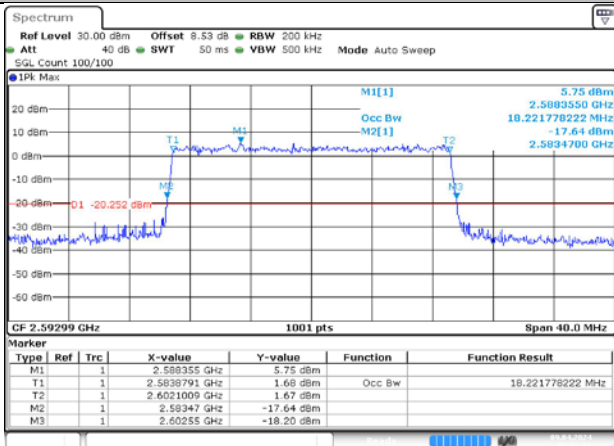

MCH_DFT-QPSK / Outer_Full

Date: 9 APR 2024 00:31:43

MCH_CP-QPSK / Outer_Full

Date: 9 APR 2024 00:32:09

MCH_CP-16QAM / Outer_Full

Date: 9 APR 2024 00:32:34

MCH_CP-64QAM / Outer_Full

Date: 9 APR 2024 00:32:58