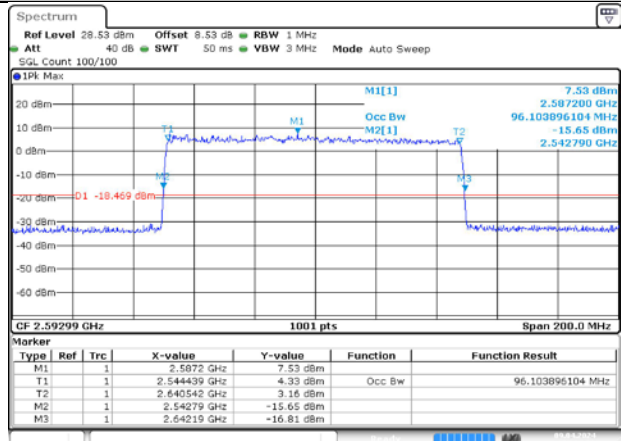

MCH_CP-256QAM / Outer_Full

Date: 9 APR 2024 00:33:24

DC_66A_n41A / 30KHz / 100MHz

MCH_DFT-Pi2BPSK / Outer_Full

MCH_DFT-QPSK / Outer_Full

MCH_CP-QPSK / Outer_Full

MCH_CP-16QAM / Outer_Full

MCH_CP-64QAM / Outer_Full