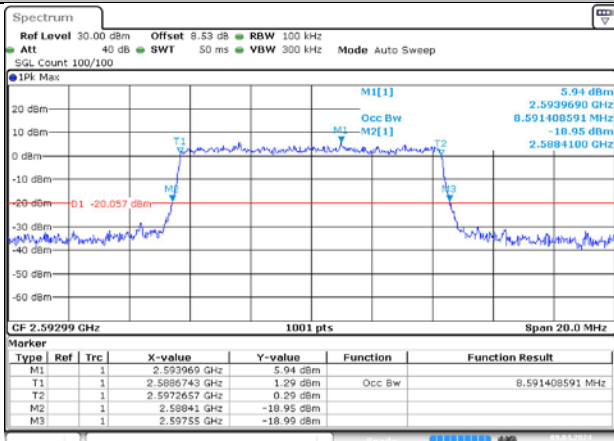

DC_66A_n41A / 30KHz / 10MHz

MCH_DFT-Pi2BPSK / Outer_Full

Date: 9 APR 2024 00:26:14

MCH_DFT-QPSK / Outer_Full

Date: 9 APR 2024 00:26:40

MCH_CP-QPSK / Outer_Full

Date: 9 APR 2024 00:27:04

MCH_CP-16QAM / Outer_Full

Date: 9 APR 2024 00:27:30

MCH_CP-64QAM / Outer_Full

Date: 9 APR 2024 00:27:57

MCH_CP-256QAM / Outer_Full

Date: 9 APR 2024 00:28:16

DC_66A_n41A / 30KHz / 20MHz

MCH_DFT-Pi2BPSK / Outer_Full

Date: 9 APR 2024 00:31:17