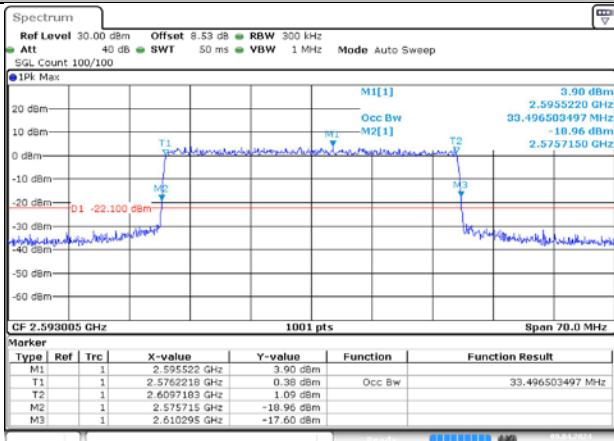

DC_66A_n41A / 15KHz / 35MHz

MCH_DFT-Pi2BPSK / Outer_Full

Date: 9 APR 2024 00:18:34

MCH_DFT-QPSK / Outer_Full

Date: 9 APR 2024 00:18:54

MCH_CP-QPSK / Outer_Full

Date: 9 APR 2024 00:19:13

MCH_CP-16QAM / Outer_Full