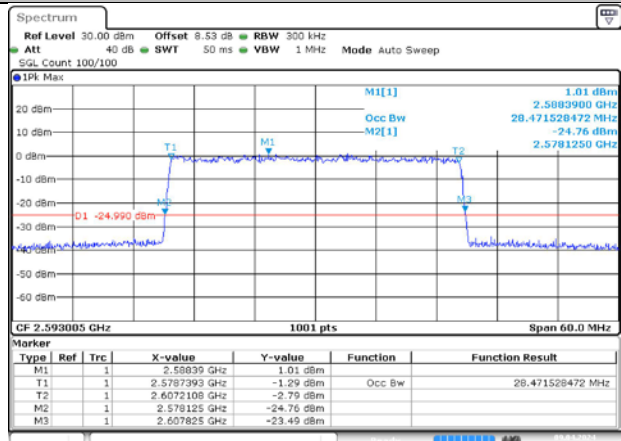

4.2. Test Plots

DC_66A_n41A / 15KHz / 30MHz

MCH_DFT-Pi2BPSK / Outer_Full

MCH_DFT-QPSK / Outer_Full

MCH_CP-QPSK / Outer_Full

MCH_CP-16QAM / Outer_Full

MCH_CP-64QAM / Outer_Full

MCH_CP-256QAM / Outer_Full