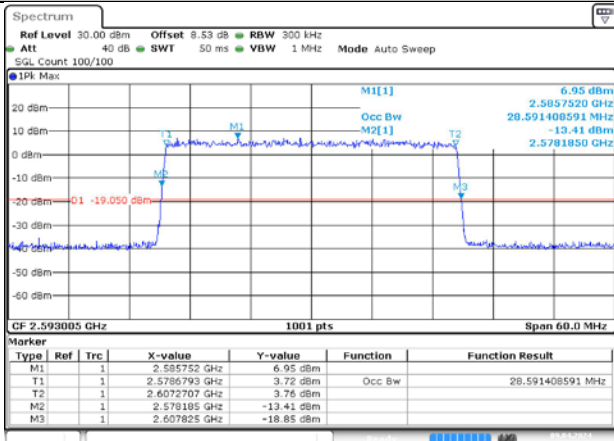

4.2. Test Plots

DC_66A_n41A / 15KHz / 30MHz

MCH_DFT-Pi2BPSK / Outer_Full

MCH_DFT-QPSK / Outer_Full

MCH_CP-QPSK / Outer_Full

MCH_CP-16QAM / Outer_Full

MCH_CP-64QAM / Outer_Full

MCH_CP-256QAM / Outer_Full