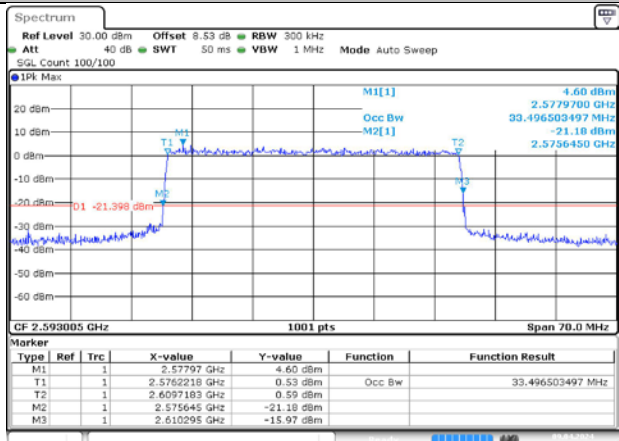

DC_66A_n41A / 15KHz / 35MHz

MCH_DFT-Pi2BPSK / Outer_Full

Date: 9 APR 2024 00:18:34

MCH_DFT-QPSK / Outer_Full

Date: 9 APR 2024 00:18:54

MCH_CP-QPSK / Outer_Full

Date: 9 APR 2024 00:19:13

MCH_CP-16QAM / Outer_Full