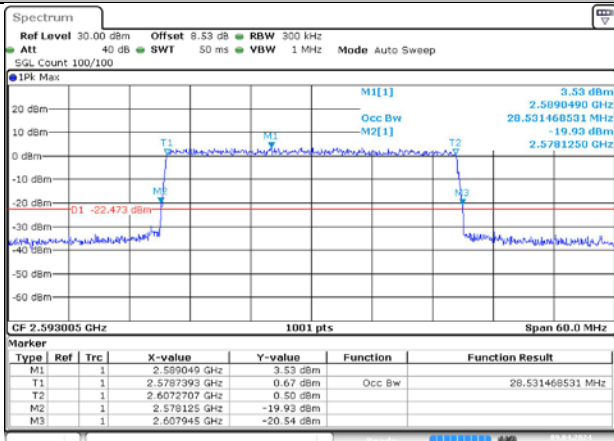

4.2. Test Plots

DC_66A_n41A / 15KHz / 30MHz

MCH_DFT-Pi2BPSK / Outer_Full

MCH_DFT-QPSK / Outer_Full

MCH_CP-QPSK / Outer_Full

MCH_CP-16QAM / Outer_Full

MCH_CP-64QAM / Outer_Full

MCH_CP-256QAM / Outer_Full