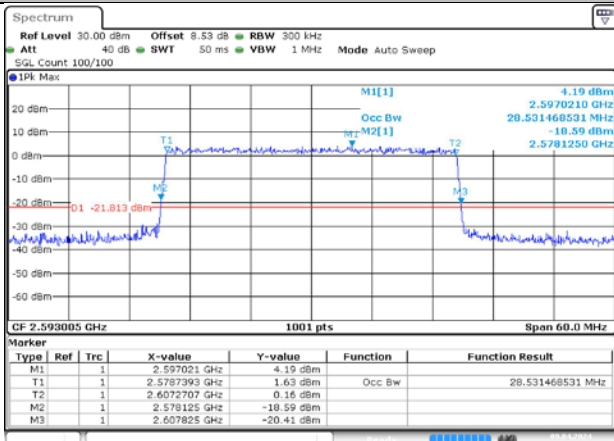

4.2. Test Plots

DC_66A_n41A / 15KHz / 30MHz

MCH_DFT-Pi2BPSK / Outer_Full

MCH_DFT-QPSK / Outer_Full

MCH_CP-QPSK / Outer_Full

MCH_CP-16QAM / Outer_Full

MCH_CP-64QAM / Outer_Full

MCH_CP-256QAM / Outer_Full