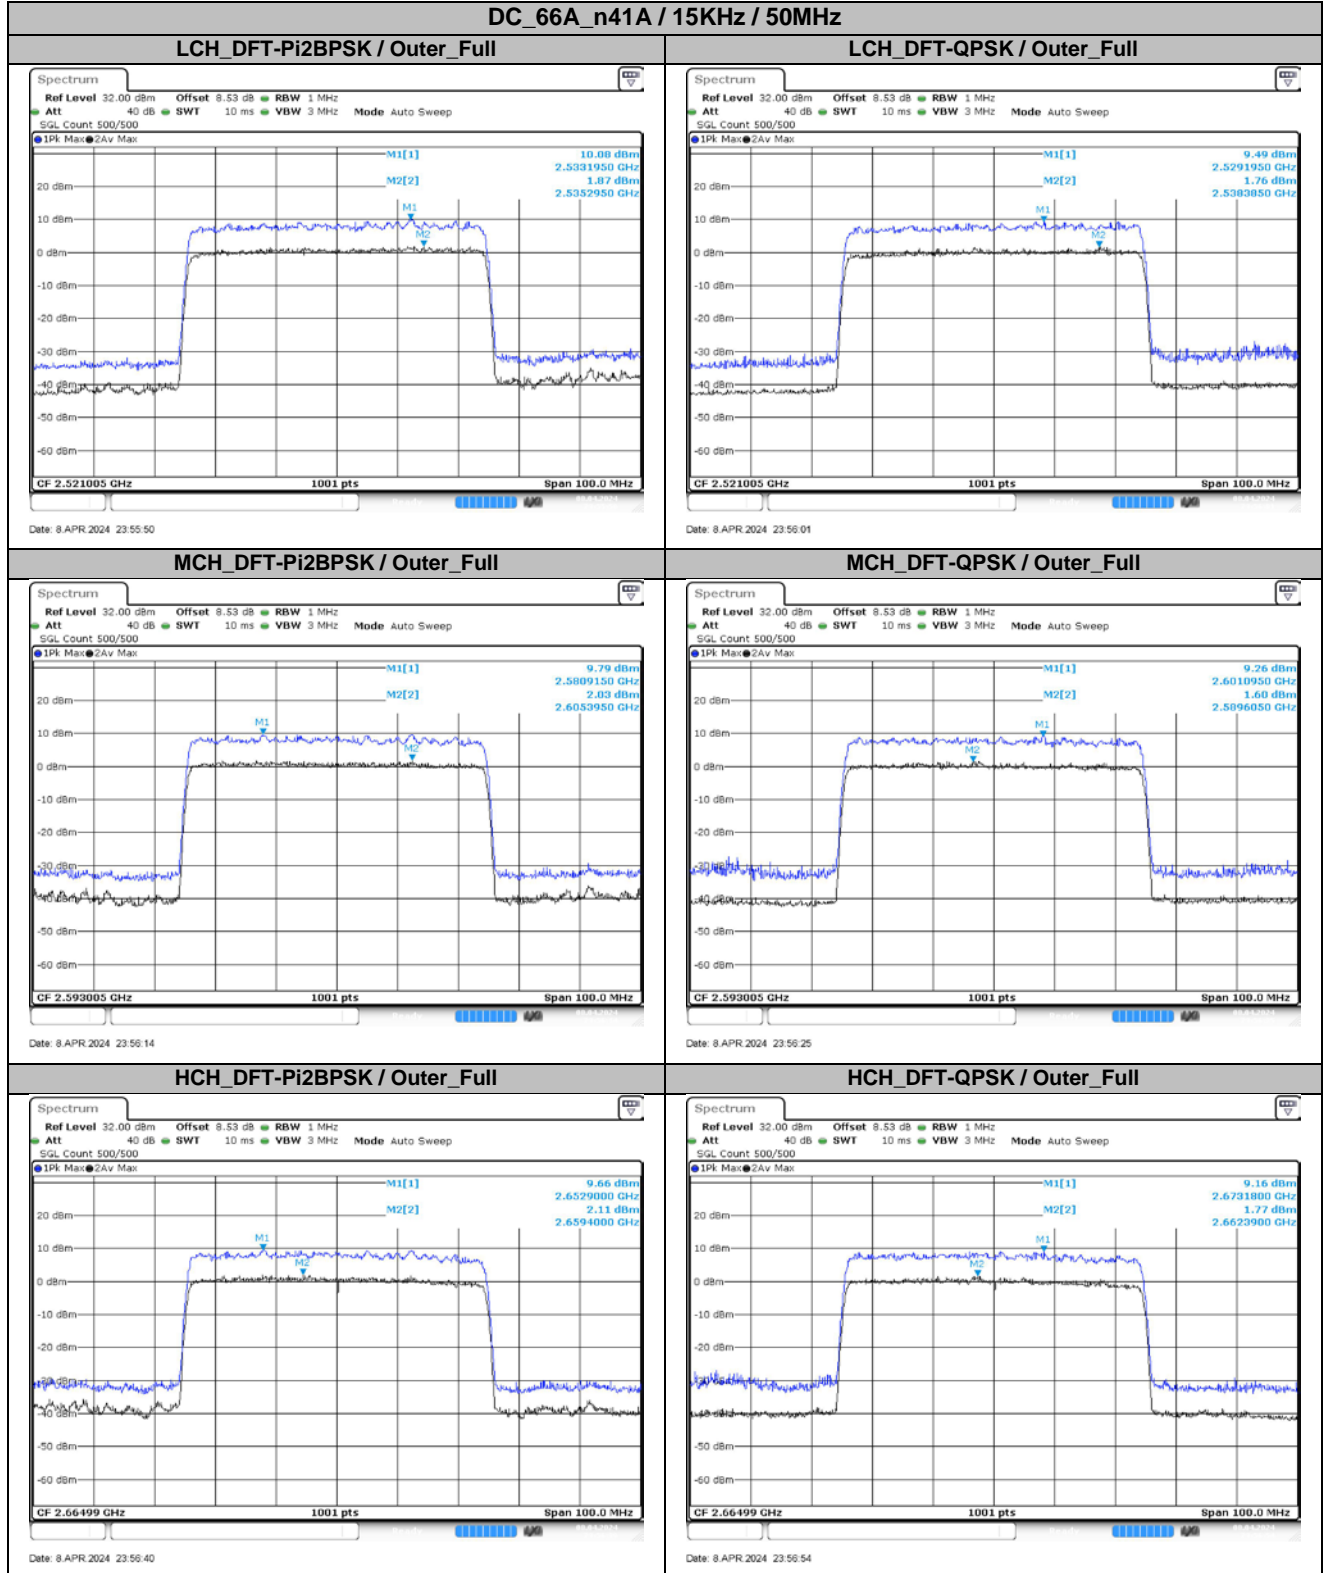

2. Peak-to-Average Ratio

2.1. Test Results

Channel	Modulation	Result (dB)				Limit (dB)	Verdict
		15KHz / 50MHz		30KHz / 100MHz			
		DFT-Pi2BPSK	DFT-QPSK	DFT-Pi2BPSK	DFT-QPSK		
LCH	Outer_Full	8.21	7.73	8.22	8.21	13.00	Pass
MCH	Outer_Full	7.76	7.66	7.90	7.91	13.00	Pass
HCH	Outer_Full	7.55	7.38	7.44	7.71	13.00	Pass

2.2. Test Plots