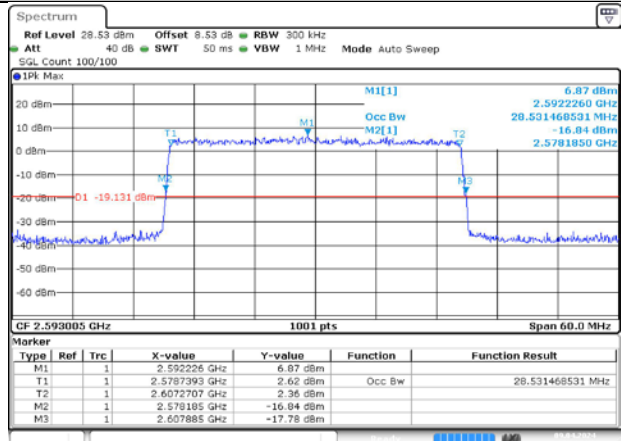

4.2. Test Plots

DC_66A_n41A / 15KHz / 30MHz

MCH_DFT-Pi2BPSK / Outer_Full

MCH_DFT-QPSK / Outer_Full

MCH_CP-QPSK / Outer_Full

MCH_CP-16QAM / Outer_Full

MCH_CP-64QAM / Outer_Full

MCH_CP-256QAM / Outer_Full