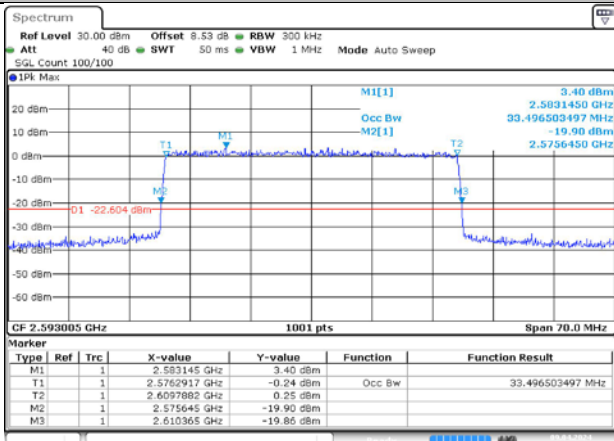

MCH_CP-64QAM / Outer_Full

Date: 9 APR 2024 00:19:49