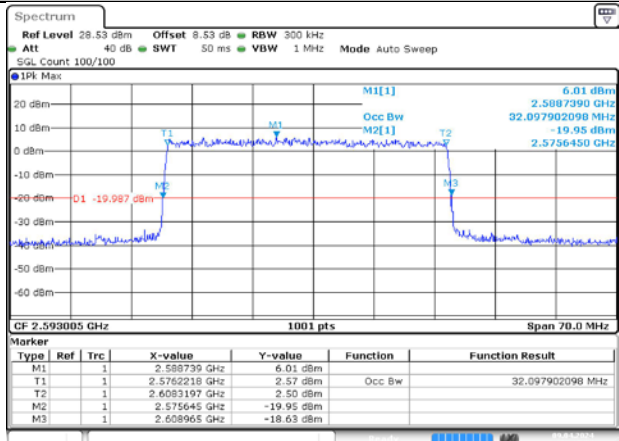

MCH_DFT-QPSK / Outer_Full

Date: 9 APR 2024 00:18:54