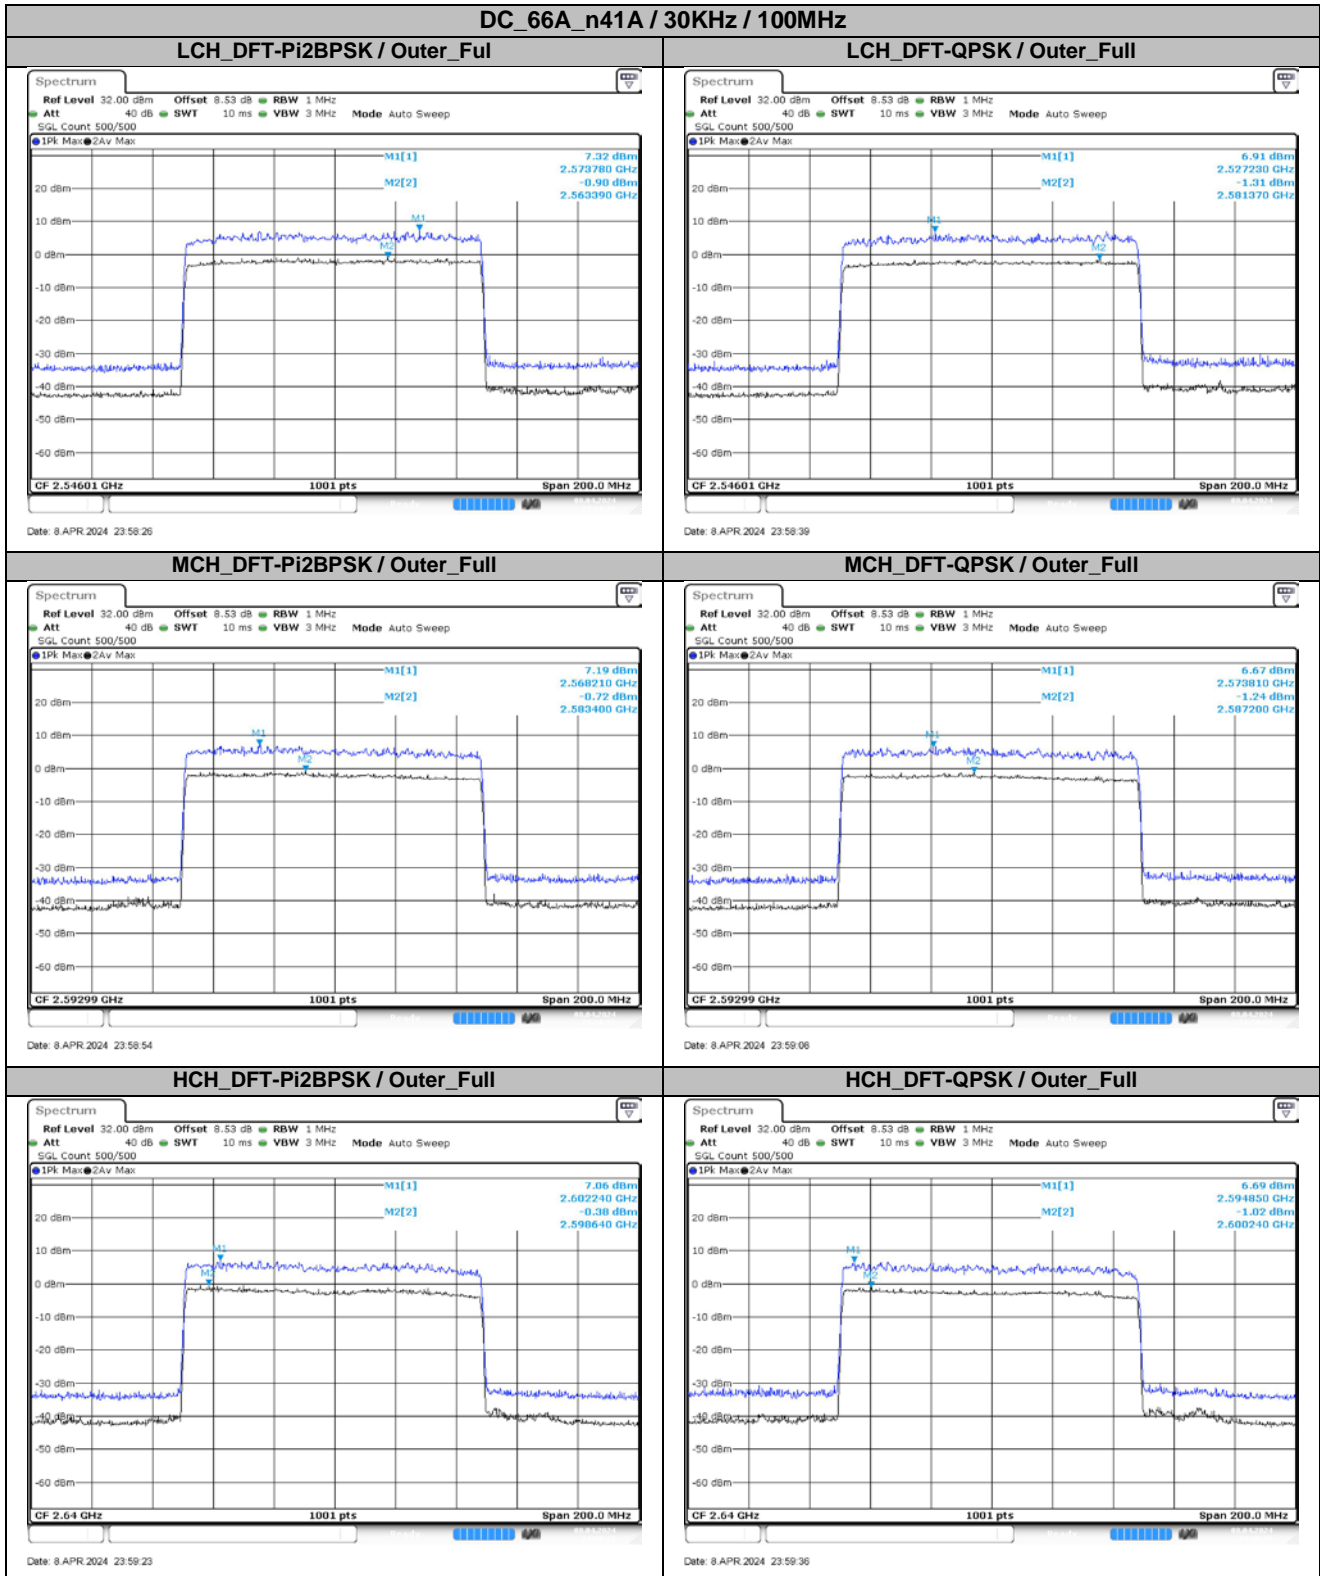

DC_66A_n41A / 30KHz / 100MHz