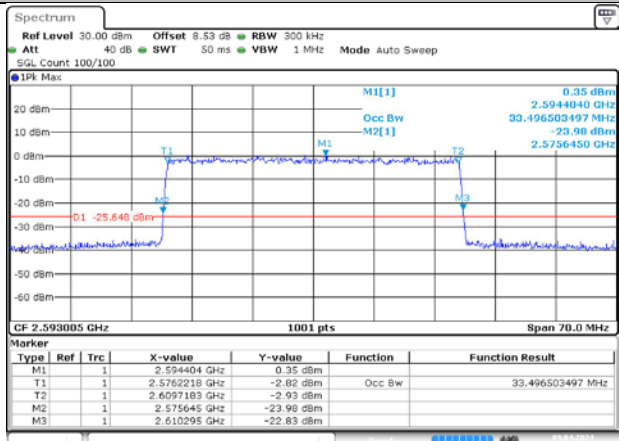

MCH_CP-256QAM / Outer_Full

Date: 9 APR 2024 00:20:07