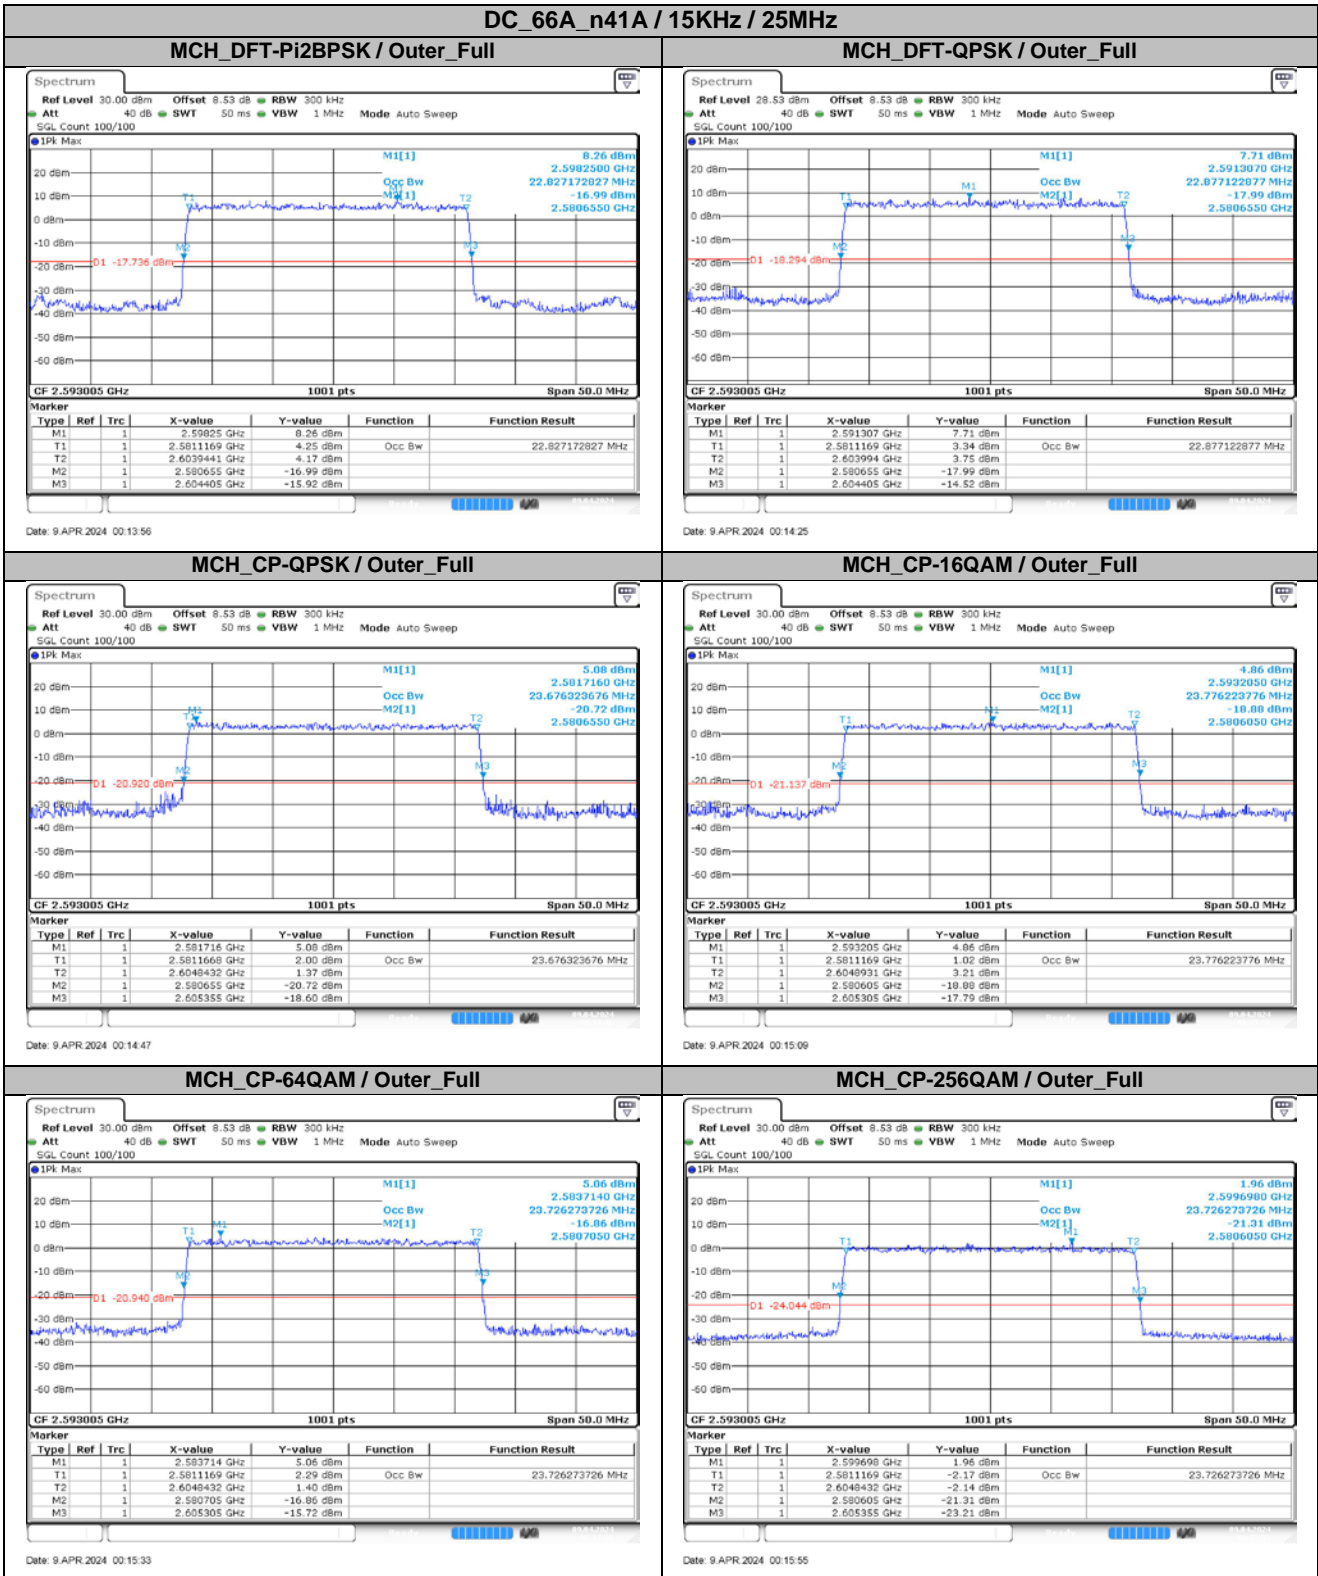

50MHz	CP-16QAM	Outer_Full	47.95	47.35	49.80	49.30	Pass
50MHz	CP-64QAM	Outer_Full	48.15	47.25	49.40	49.40	Pass
50MHz	CP-256QAM	Outer_Full	48.15	47.35	49.80	49.30	Pass
60MHz	DFT-Pi2BPSK	Outer_Full	N/A	57.78	N/A	59.64	Pass
60MHz	DFT-QPSK	Outer_Full	N/A	57.66	N/A	59.76	Pass
60MHz	CP-QPSK	Outer_Full	N/A	57.78	N/A	59.52	Pass
60MHz	CP-16QAM	Outer_Full	N/A	57.78	N/A	59.52	Pass
60MHz	CP-64QAM	Outer_Full	N/A	57.78	N/A	59.76	Pass
60MHz	CP-256QAM	Outer_Full	N/A	57.78	N/A	59.52	Pass
70MHz	DFT-Pi2BPSK	Outer_Full	N/A	64.06	N/A	66.08	Pass
70MHz	DFT-QPSK	Outer_Full	N/A	64.20	N/A	65.94	Pass
70MHz	CP-QPSK	Outer_Full	N/A	67.27	N/A	69.44	Pass
70MHz	CP-16QAM	Outer_Full	N/A	67.41	N/A	69.44	Pass
70MHz	CP-64QAM	Outer_Full	N/A	67.27	N/A	69.44	Pass
70MHz	CP-256QAM	Outer_Full	N/A	67.27	N/A	69.30	Pass
80MHz	DFT-Pi2BPSK	Outer_Full	N/A	77.20	N/A	80.00	Pass
80MHz	DFT-QPSK	Outer_Full	N/A	77.20	N/A	80.00	Pass
80MHz	CP-QPSK	Outer_Full	N/A	77.36	N/A	80.32	Pass
80MHz	CP-16QAM	Outer_Full	N/A	77.36	N/A	80.48	Pass
80MHz	CP-64QAM	Outer_Full	N/A	77.52	N/A	80.32	Pass
80MHz	CP-256QAM	Outer_Full	N/A	77.36	N/A	80.48	Pass
90MHz	DFT-Pi2BPSK	Outer_Full	N/A	86.67	N/A	89.82	Pass
90MHz	DFT-QPSK	Outer_Full	N/A	86.67	N/A	89.82	Pass
90MHz	CP-QPSK	Outer_Full	N/A	87.21	N/A	90.36	Pass
90MHz	CP-16QAM	Outer_Full	N/A	87.57	N/A	90.54	Pass
90MHz	CP-64QAM	Outer_Full	N/A	87.39	N/A	90.36	Pass
90MHz	CP-256QAM	Outer_Full	N/A	87.39	N/A	90.54	Pass
100MHz	DFT-Pi2BPSK	Outer_Full	N/A	96.30	N/A	99.40	Pass
100MHz	DFT-QPSK	Outer_Full	N/A	96.10	N/A	99.40	Pass
100MHz	CP-QPSK	Outer_Full	N/A	97.30	N/A	100.40	Pass
100MHz	CP-16QAM	Outer_Full	N/A	97.30	N/A	100.60	Pass
100MHz	CP-64QAM	Outer_Full	N/A	97.50	N/A	100.40	Pass
100MHz	CP-256QAM	Outer_Full	N/A	97.30	N/A	100.80	Pass

4.2. Test Plots

DC_66A_n41A / 15KHz / 30MHz

MCH_DFT-Pi2BPSK / Outer_Full

MCH_DFT-QPSK / Outer_Full

MCH_CP-QPSK / Outer_Full

MCH_CP-16QAM / Outer_Full

MCH_CP-64QAM / Outer_Full

MCH_CP-256QAM / Outer_Full