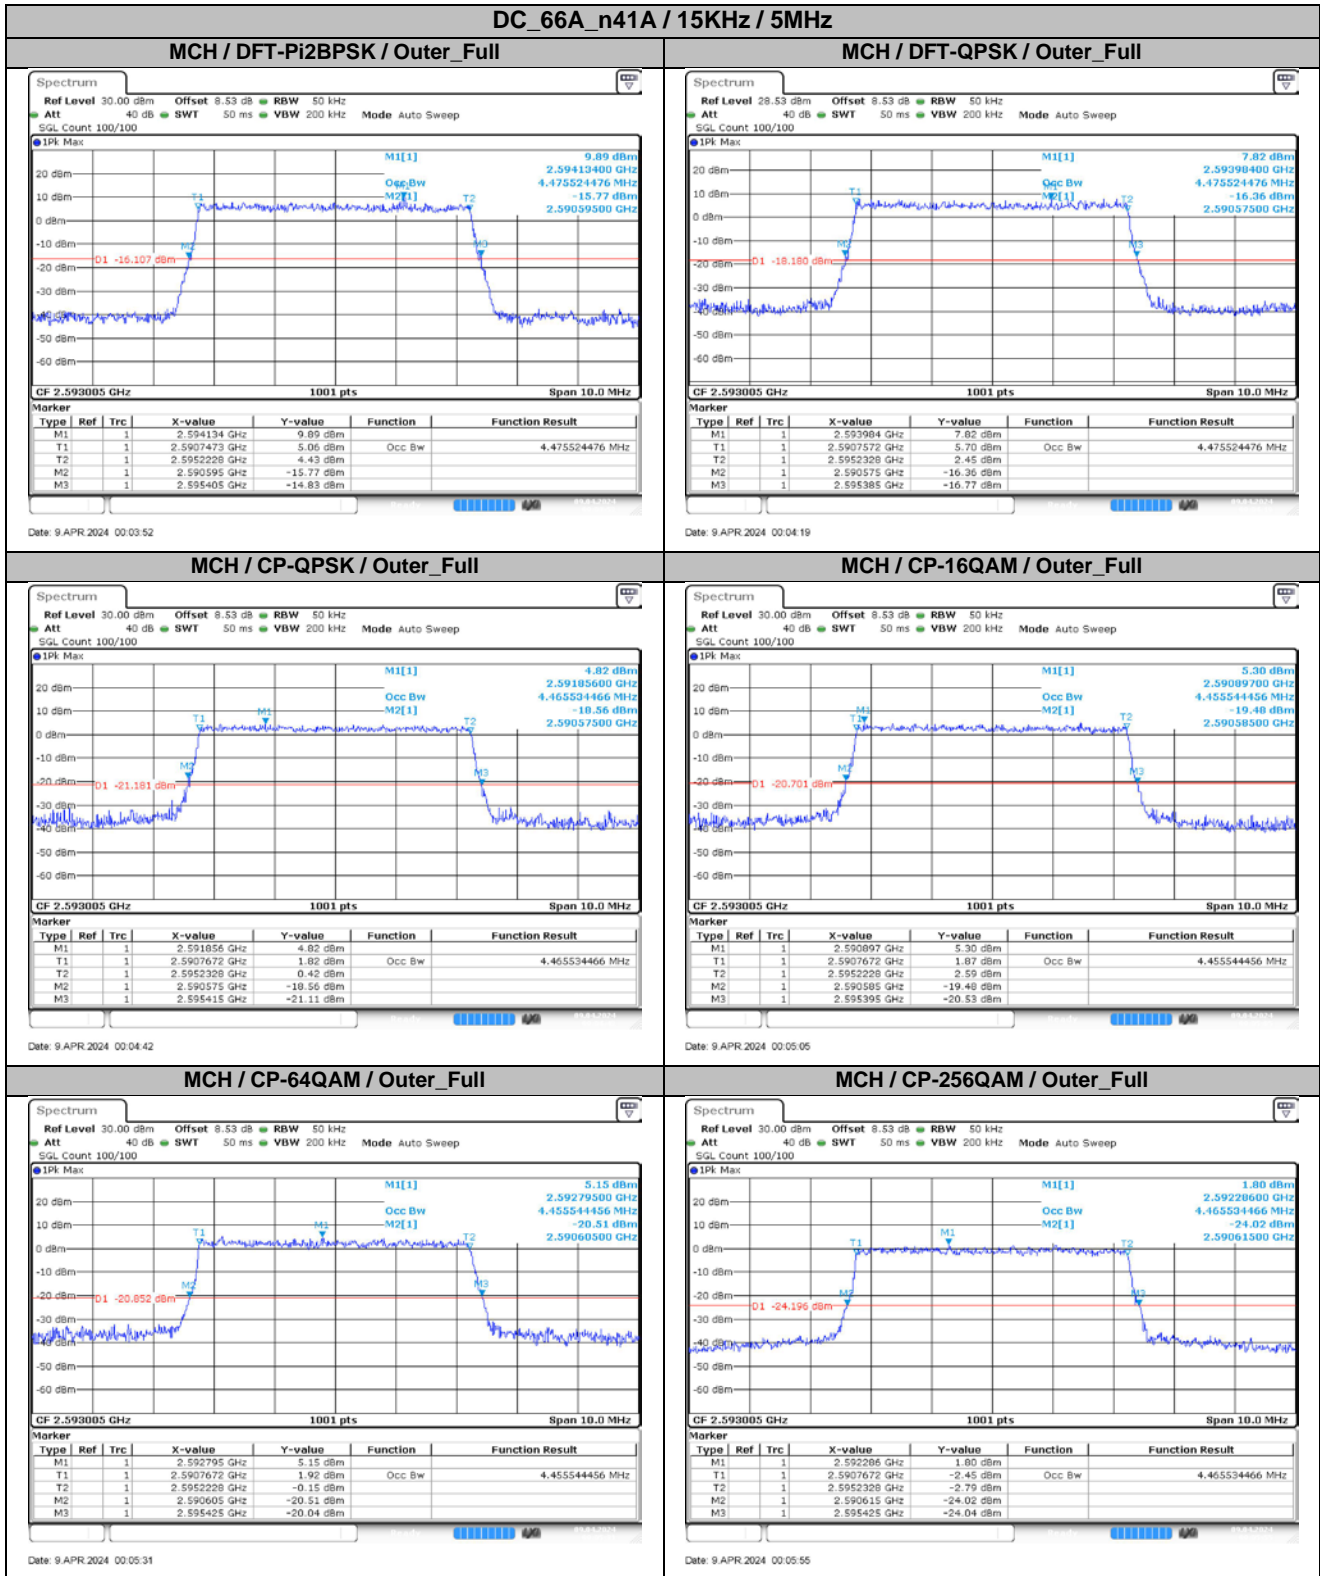

4.2. Test Plots