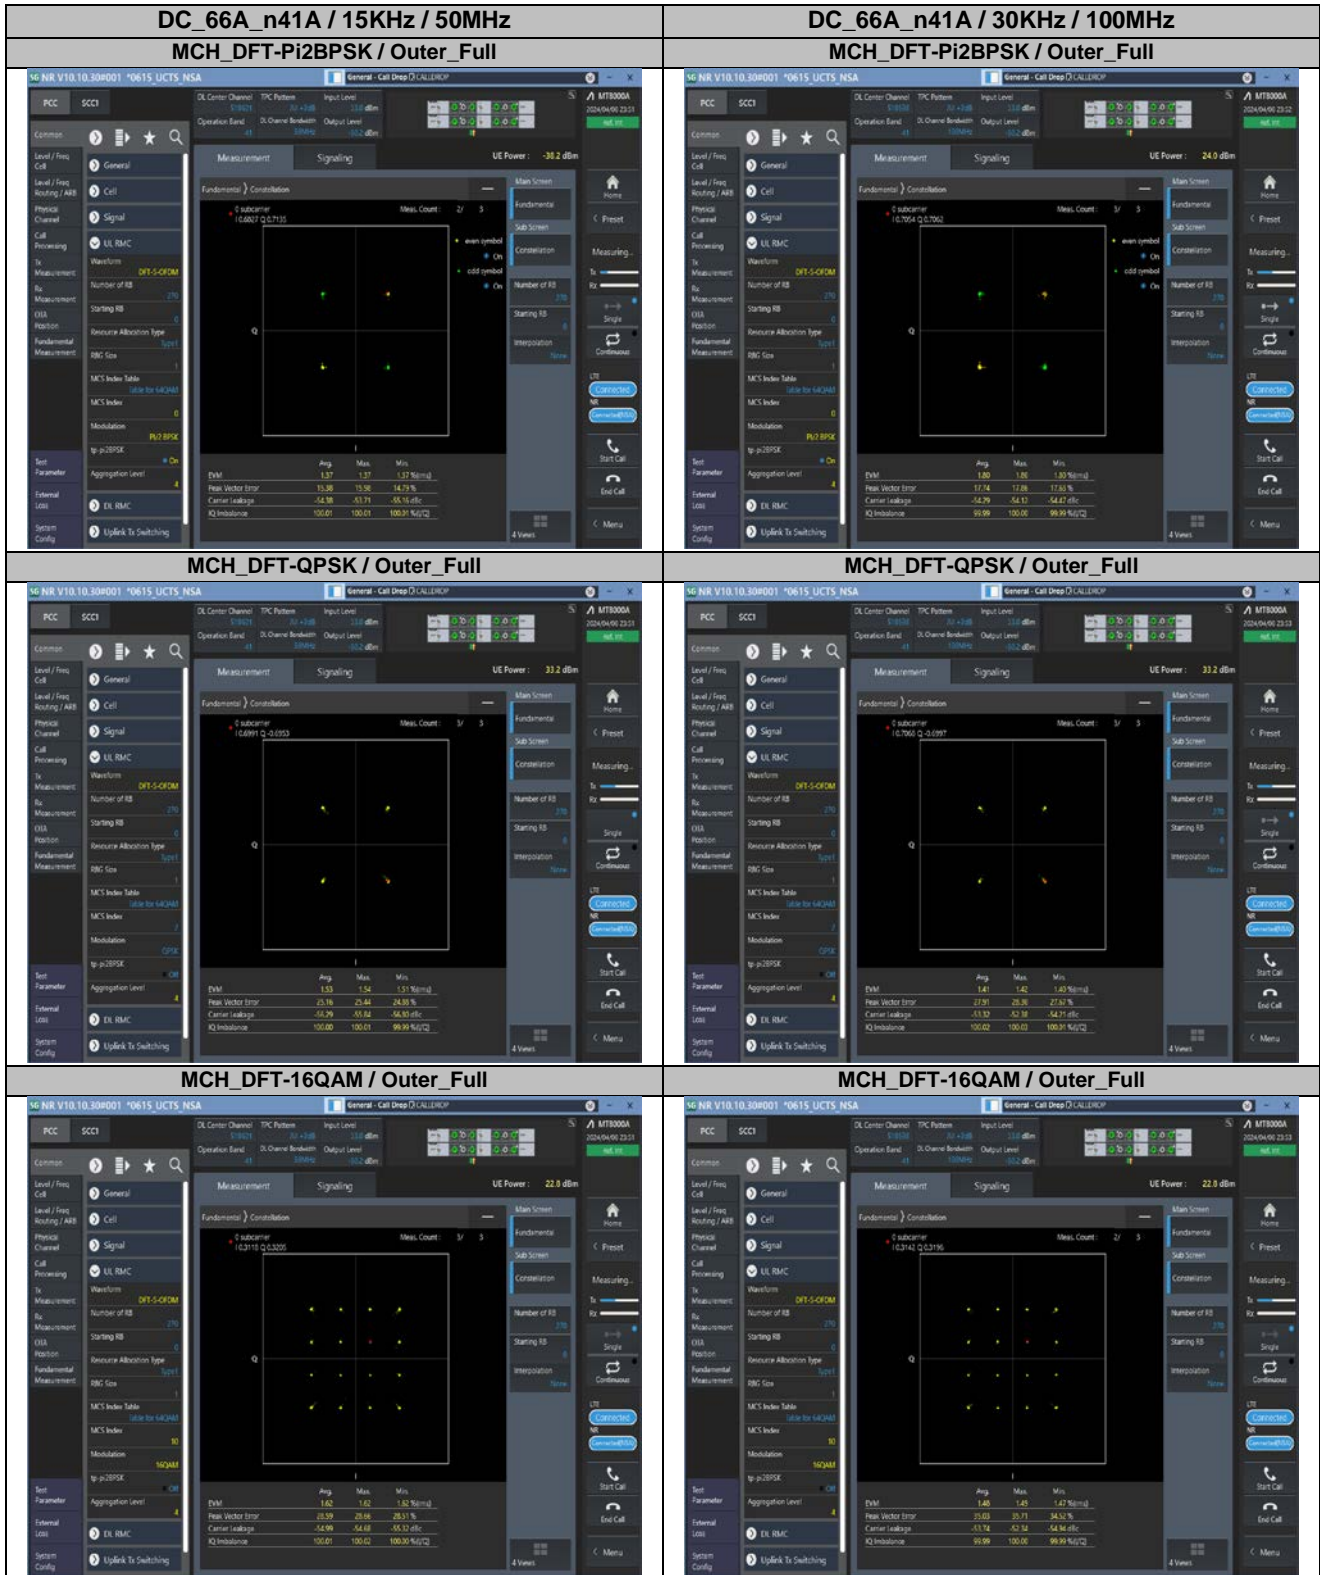

3. Modulation Characteristics

3.1. Test Plots