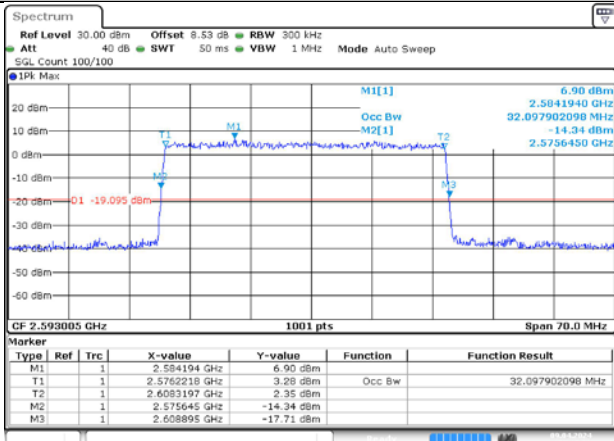

DC_66A_n41A / 15KHz / 35MHz

MCH_DFT-Pi2BPSK / Outer_Full

Date: 9 APR 2024 00:18:34