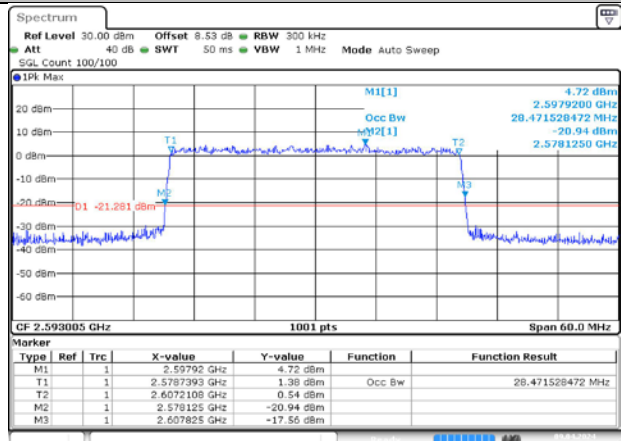

4.2. Test Plots

DC_66A_n41A / 15KHz / 30MHz

MCH_DFT-Pi2BPSK / Outer_Full

MCH_DFT-QPSK / Outer_Full

MCH_CP-QPSK / Outer_Full

MCH_CP-16QAM / Outer_Full

MCH_CP-64QAM / Outer_Full

MCH_CP-256QAM / Outer_Full