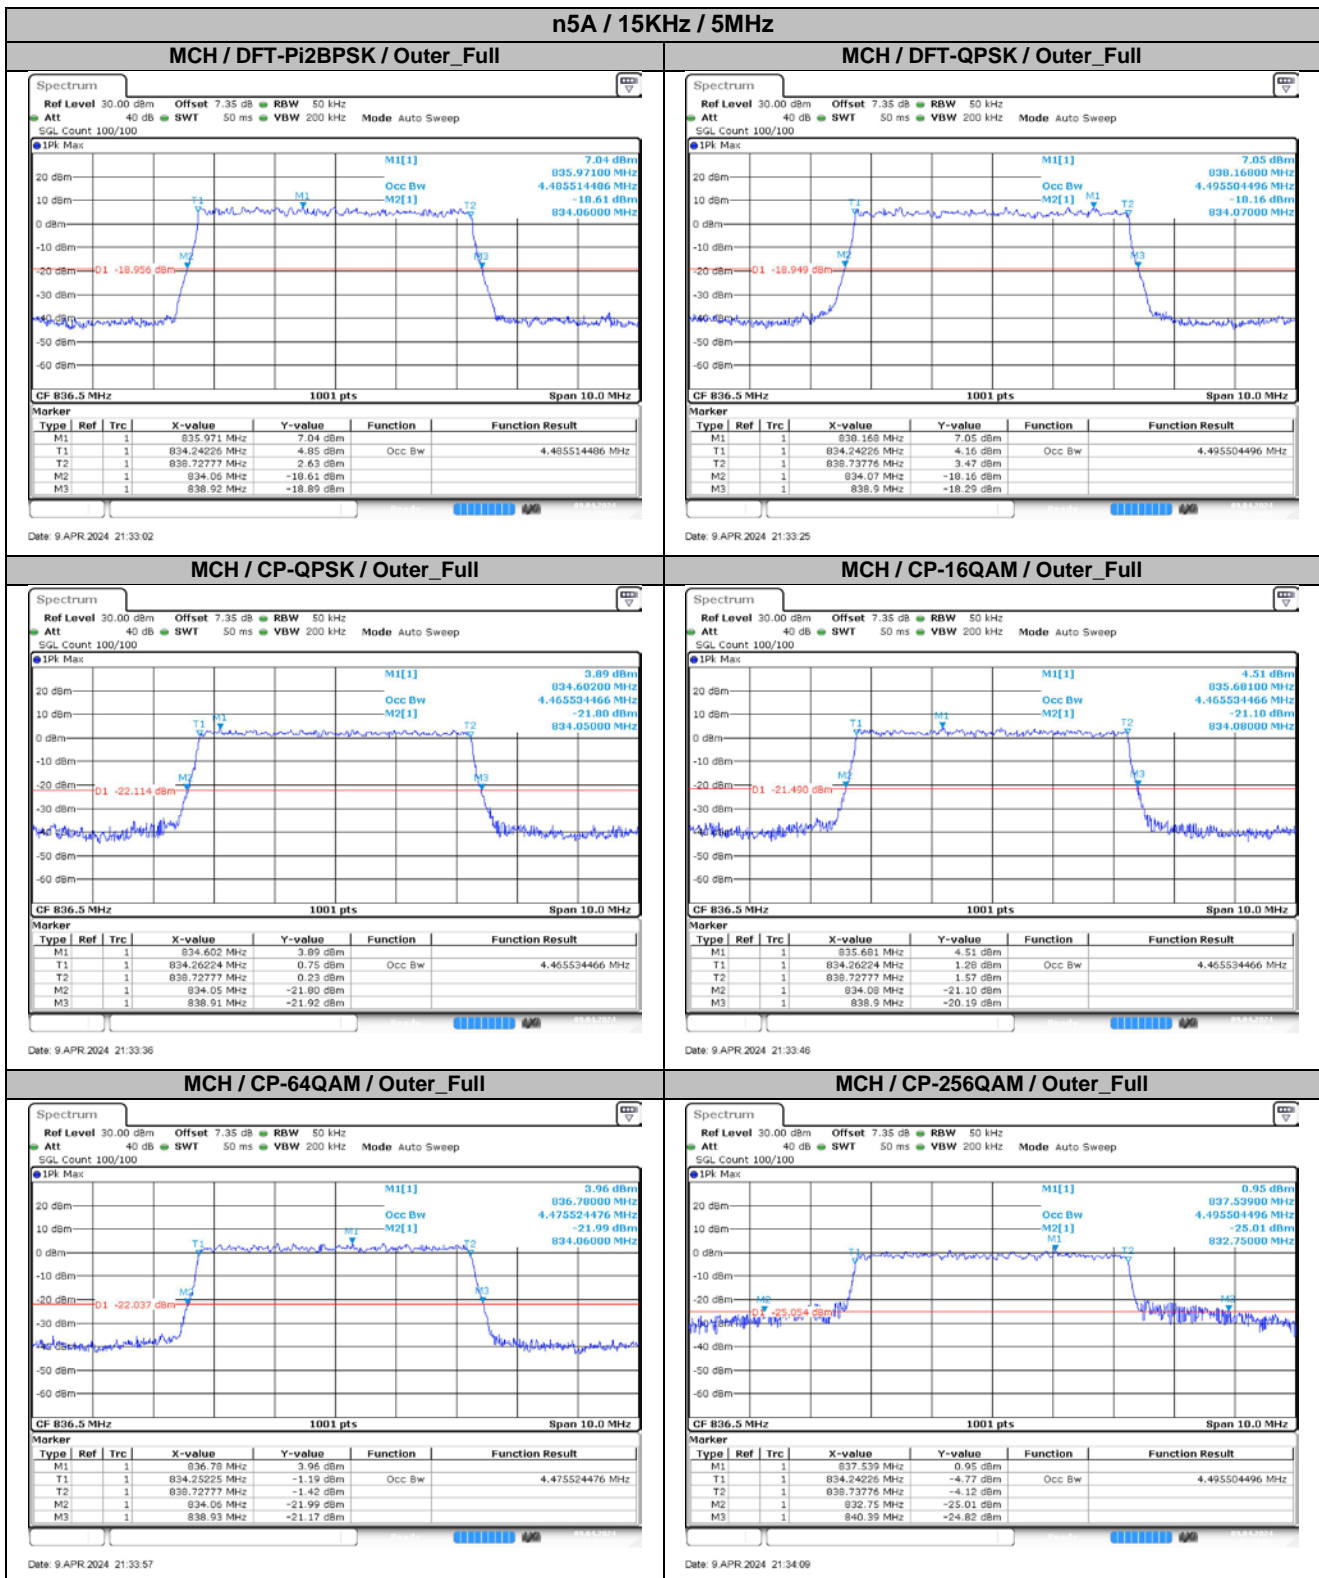

2. Peak-to-Average Ratio

2.1. Test Results

Channel	Modulation	15KHz / 20MHz		30KHz / 20MHz		Limit (dB)	Verdict
		DFT-Pi2BPSK	DFT-QPSK	DFT-Pi2BPSK	DFT-QPSK		
LCH	Outer_Full	7.60	7.52	8.12	7.52	13.00	Pass
MCH	Outer_Full	7.72	7.44	7.86	7.35	13.00	Pass
HCH	Outer_Full	7.61	7.40	7.83	7.17	13.00	Pass

4.2. Test Plots

n5A / 15KHz / 10MHz

MCH_DFT-Pi2BPSK / Outer_Full

Date: 9 APR 2024 21:34:41

MCH_DFT-QPSK / Outer_Full

Date: 9 APR 2024 21:35:08

MCH_CP-QPSK / Outer_Full

Date: 9 APR 2024 21:35:19