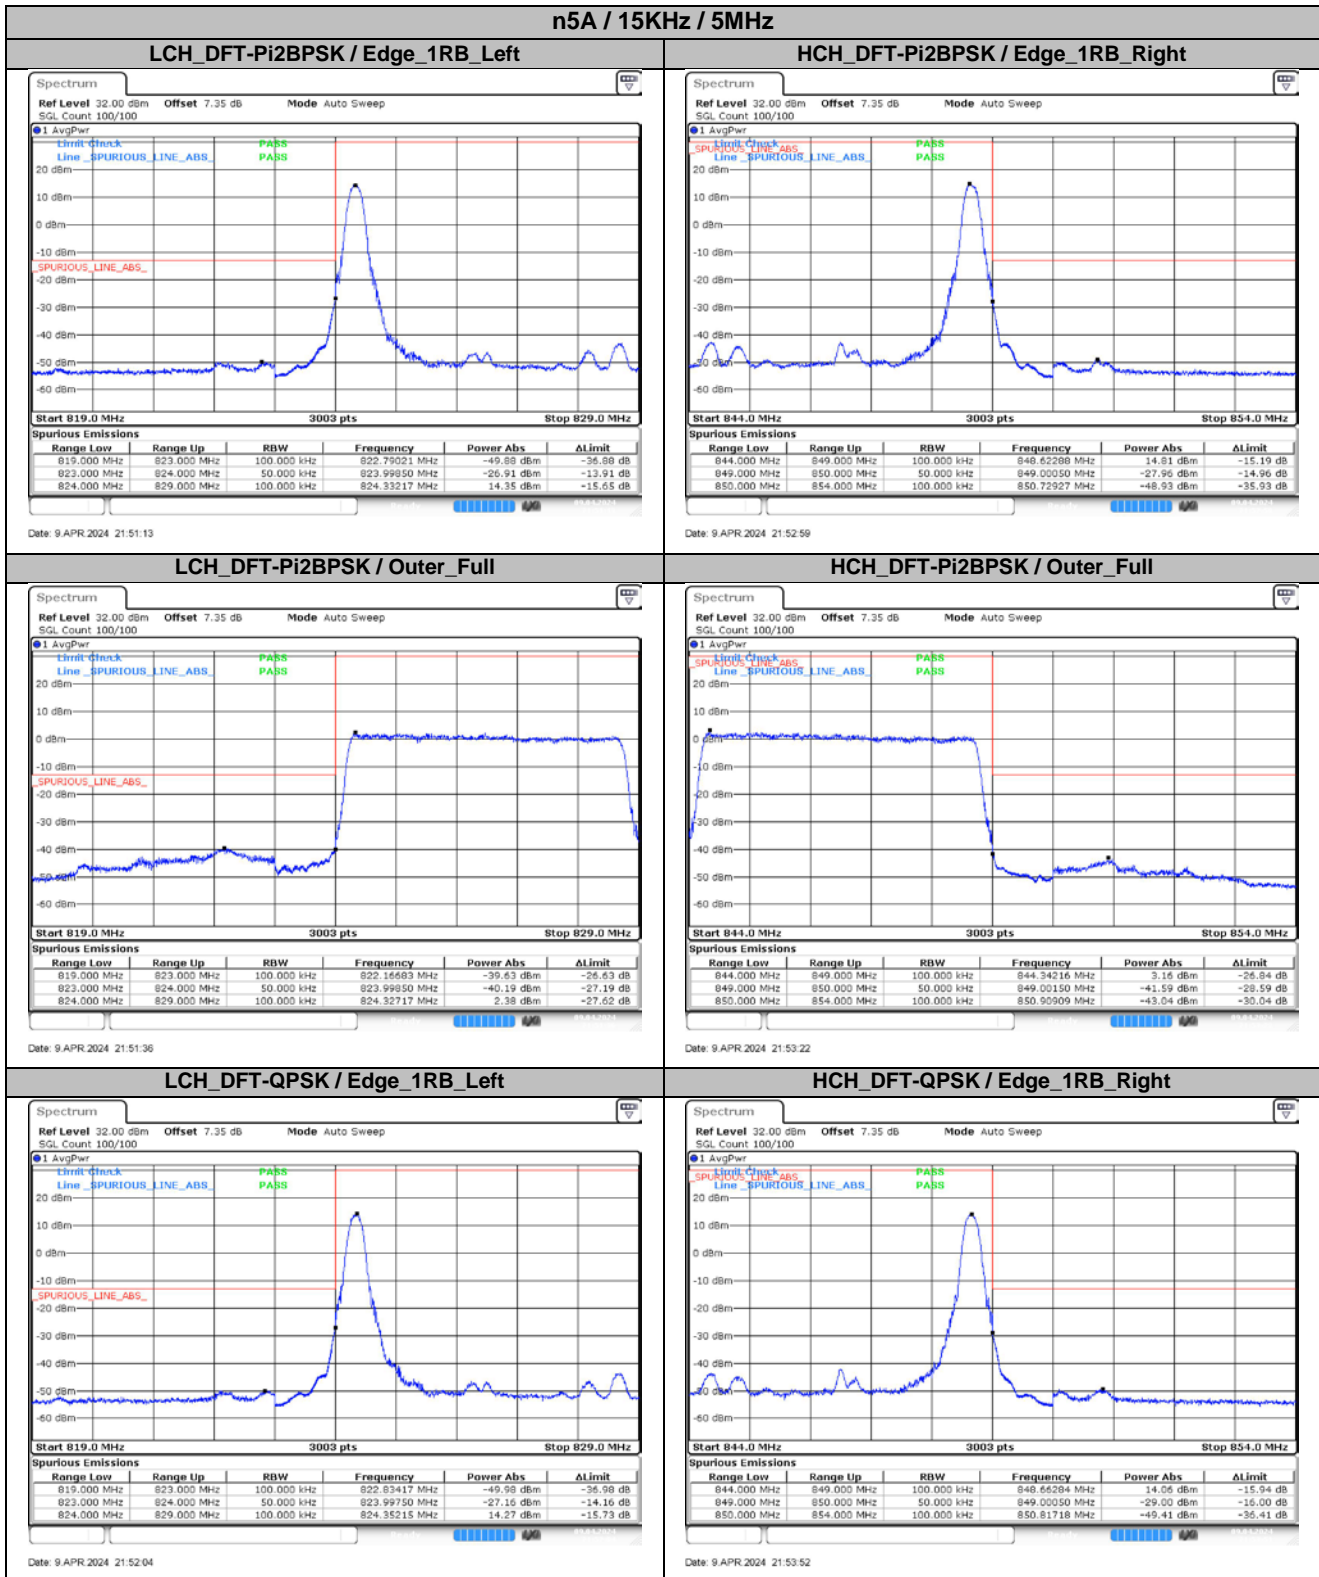

**Appendix
for
n5A
(824-849)**

Catalogue

1.	EFFECTIVE RADIATED POWER	3
1.1.	TEST RESULTS @ ANT0 (ANTENNA GAIN=-3.82DBI)	3
2.	PEAK-TO-AVERAGE RATIO	6
2.1.	TEST RESULTS	6
2.2.	TEST PLOTS.....	6
3.	MODULATION CHARACTERISTICS.....	8
3.1.	TEST PLOTS.....	8
4.	99% OCCUPIED BANDWIDTH & 26DB EMISSION BANDWIDTH	11
4.1.	TEST RESULTS	11
4.2.	TEST PLOTS.....	12
5.	CONDUCTED BAND EDGES.....	19
5.1.	TEST PLOTS.....	19
6.	CONDUCTED SPURIOUS EMISSION.....	28
6.1.	TEST PLOTS.....	28
7.	FREQUENCY STABILITY.....	35
7.1.	TEST RESULTS	35

4.2. Test Plots

n5A / 15KHz / 10MHz

MCH_DFT-Pi2BPSK / Outer_Full

Date: 9 APR 2024 21:34:41

MCH_DFT-QPSK / Outer_Full

Date: 9 APR 2024 21:35:08

MCH_CP-QPSK / Outer_Full

Date: 9 APR 2024 21:35:19

MCH_CP-16QAM / Outer_Full

Date: 9 APR 2024 21:35:29

MCH_CP-64QAM / Outer_Full

Date: 9 APR 2024 21:35:40

MCH_CP-256QAM / Outer_Full

Date: 9 APR 2024 21:35:52

5. Conducted Band Edges

5.1. Test Plots