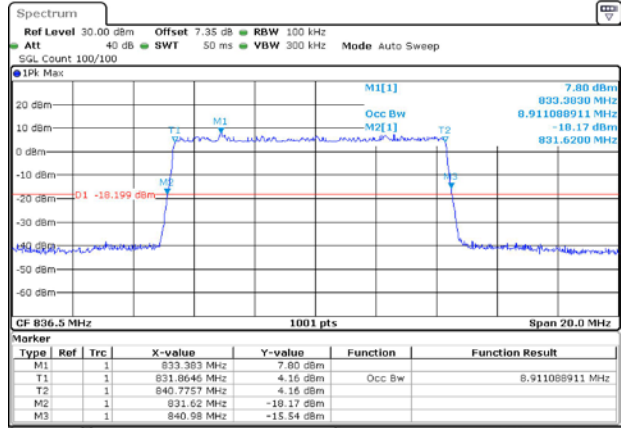

4.2. Test Plots

n5A / 15KHz / 10MHz

MCH_DFT-Pi2BPSK / Outer_Full

Date: 9 APR 2024 21:34:41

MCH_DFT-QPSK / Outer_Full

Date: 9 APR 2024 21:35:08

MCH_CP-QPSK / Outer_Full

Date: 9 APR 2024 21:35:19