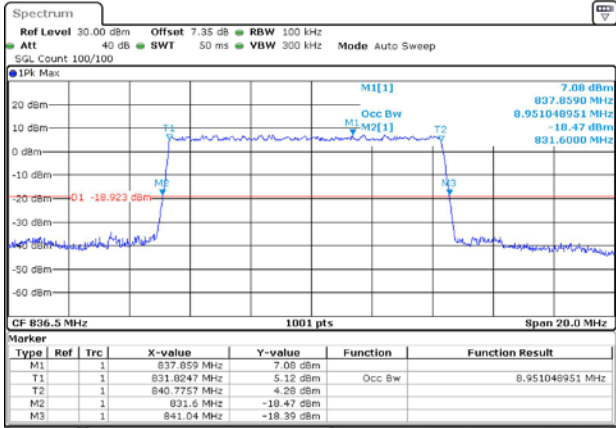

n5A / 15KHz / 10MHz

MCH_DFT-Pi2BPSK / Outer_Full

Date: 9 APR 2024 21:34:41