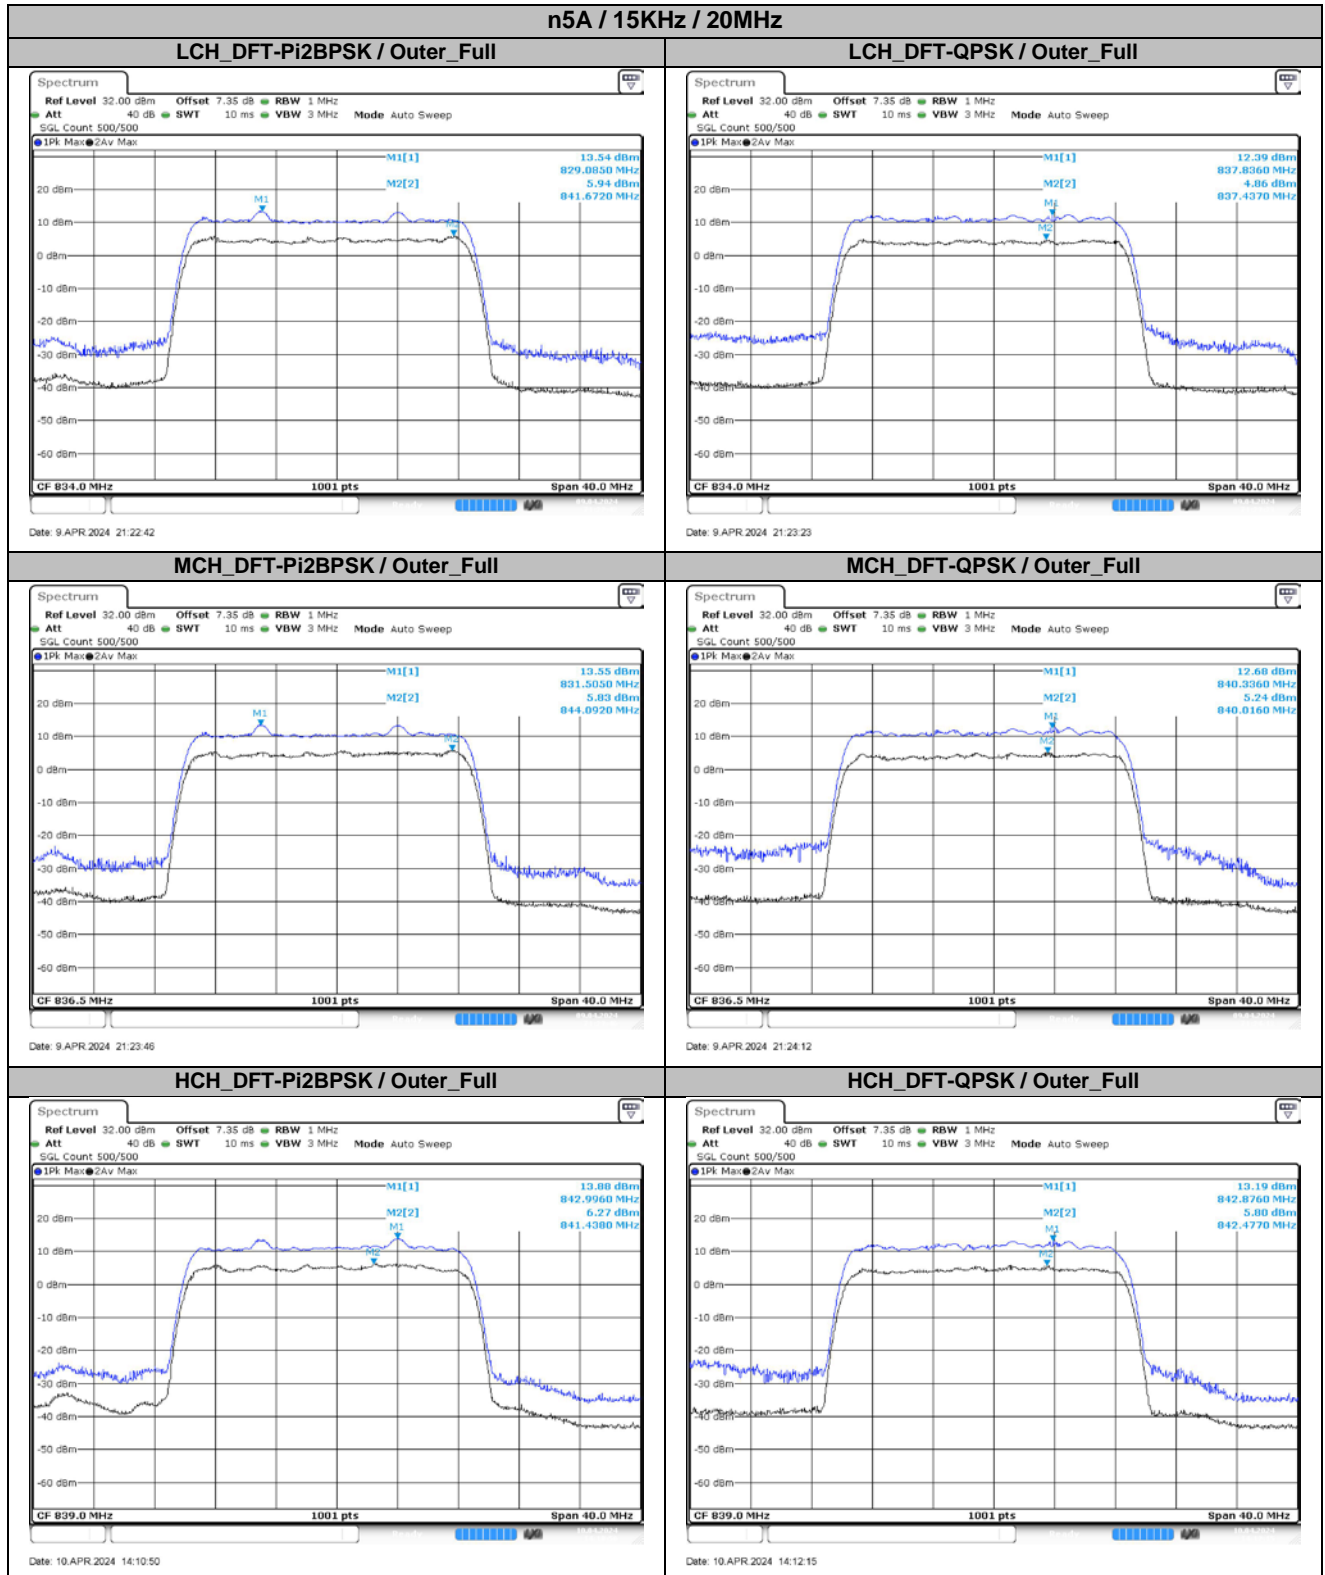

2. Peak-to-Average Ratio

2.1. Test Results

Channel	Modulation	15KHz / 20MHz		30KHz / 20MHz		Limit (dB)	Verdict
		DFT-Pi2BPSK	DFT-QPSK	DFT-Pi2BPSK	DFT-QPSK		
LCH	Outer_Full	7.60	7.52	8.12	7.52	13.00	Pass
MCH	Outer_Full	7.72	7.44	7.86	7.35	13.00	Pass
HCH	Outer_Full	7.61	7.40	7.83	7.17	13.00	Pass

2.2. Test Plots