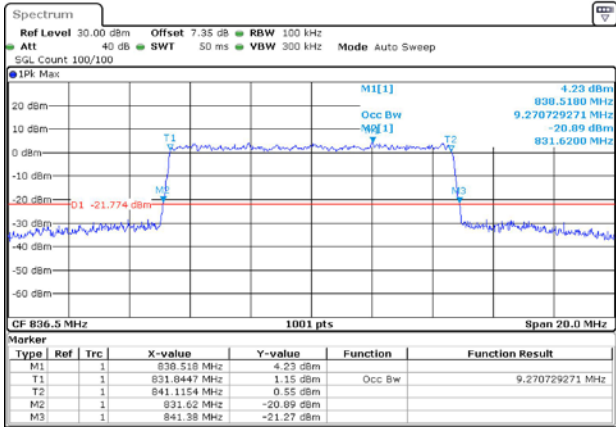

MCH_CP-64QAM / Outer_Full

Date: 9 APR 2024 21:35:40