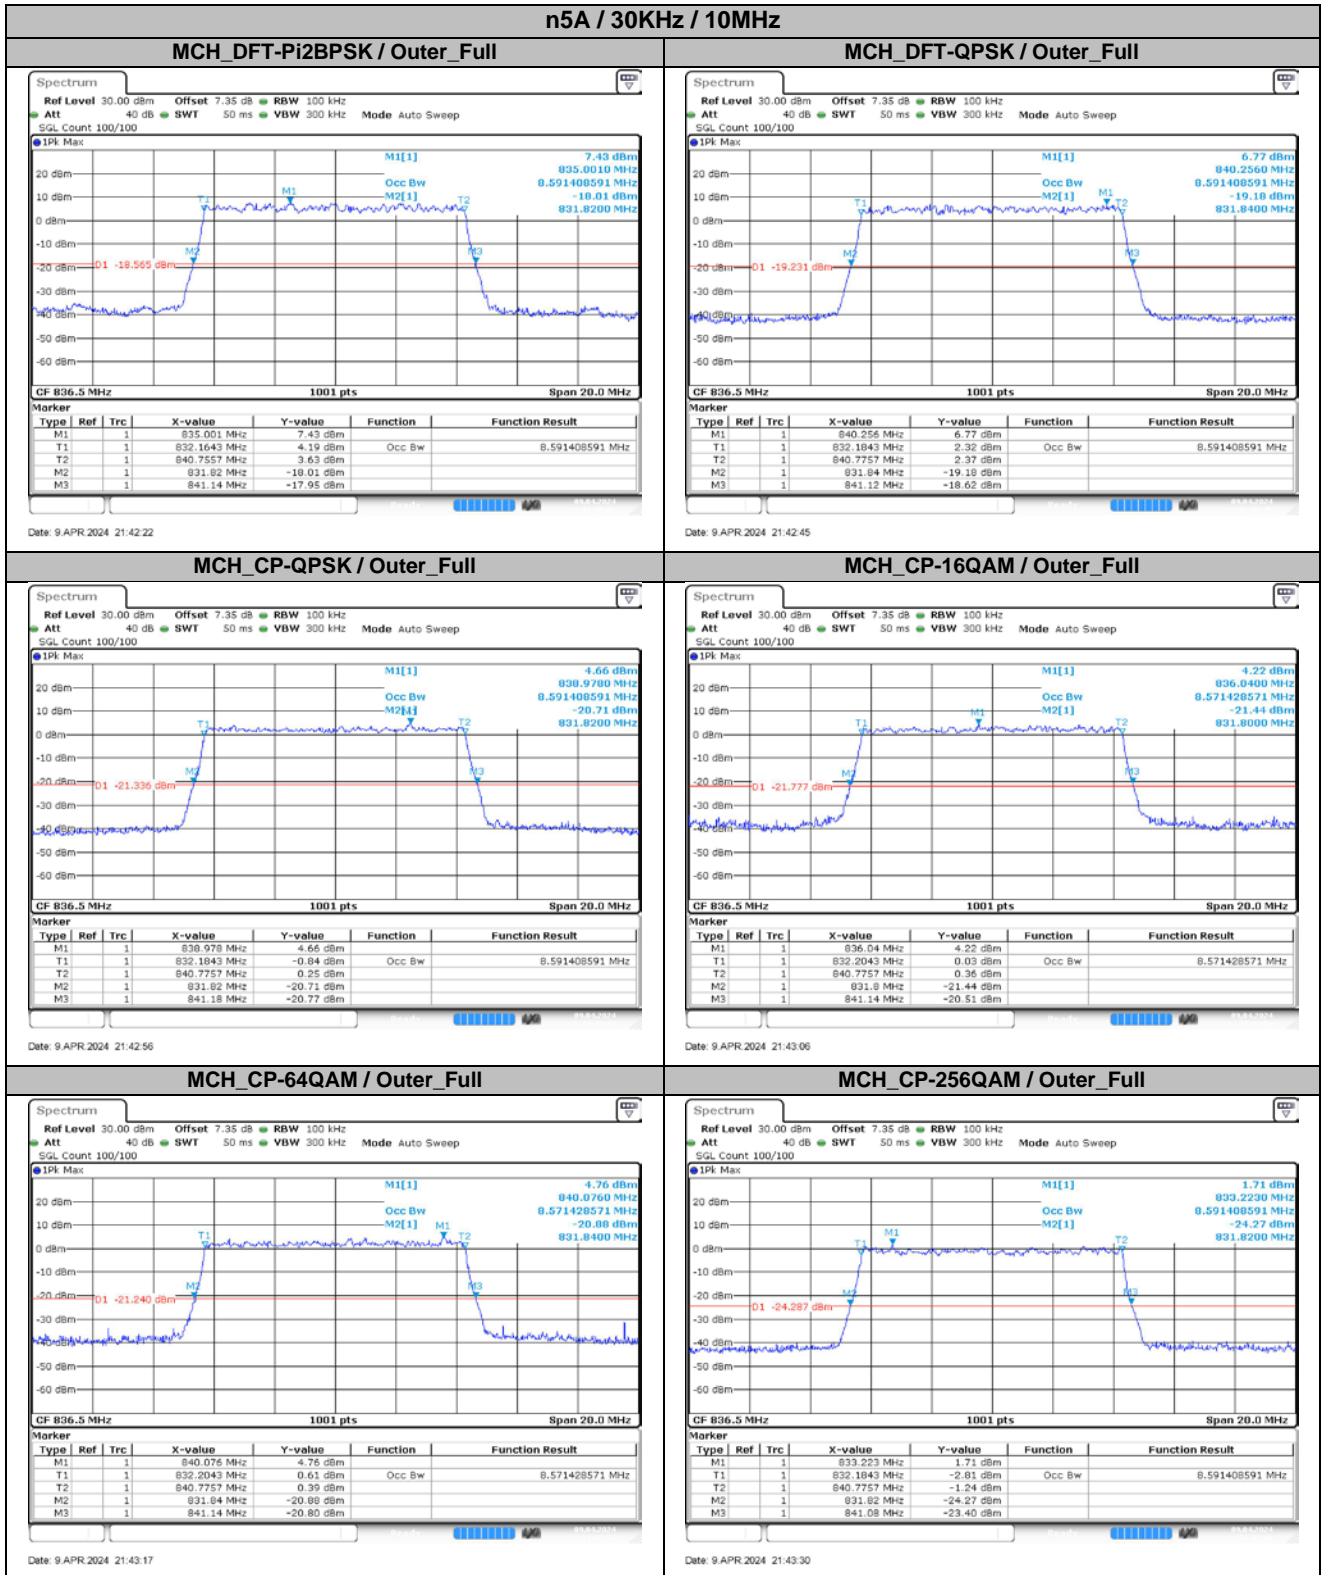

**Appendix
for
n5A
(824-849)**

Catalogue

1.	EFFECTIVE RADIATED POWER	3
1.1.	TEST RESULTS @ ANT0 (ANTENNA GAIN=-3.82DBI)	3
2.	PEAK-TO-AVERAGE RATIO	6
2.1.	TEST RESULTS	6
2.2.	TEST PLOTS.....	6
3.	MODULATION CHARACTERISTICS.....	8
3.1.	TEST PLOTS.....	8
4.	99% OCCUPIED BANDWIDTH & 26DB EMISSION BANDWIDTH	11
4.1.	TEST RESULTS	11
4.2.	TEST PLOTS.....	12
5.	CONDUCTED BAND EDGES.....	19
5.1.	TEST PLOTS.....	19
6.	CONDUCTED SPURIOUS EMISSION.....	28
6.1.	TEST PLOTS.....	28
7.	FREQUENCY STABILITY.....	35
7.1.	TEST RESULTS	35

2. Peak-to-Average Ratio

2.1. Test Results

Channel	Modulation	15KHz / 20MHz		30KHz / 20MHz		Limit (dB)	Verdict
		DFT-Pi2BPSK	DFT-QPSK	DFT-Pi2BPSK	DFT-QPSK		
LCH	Outer_Full	7.60	7.52	8.12	7.52	13.00	Pass
MCH	Outer_Full	7.72	7.44	7.86	7.35	13.00	Pass
HCH	Outer_Full	7.61	7.40	7.83	7.17	13.00	Pass

4.2. Test Plots

n5A / 15KHz / 10MHz

MCH_DFT-Pi2BPSK / Outer_Full

Date: 9 APR 2024 21:34:41

MCH_DFT-QPSK / Outer_Full

Date: 9 APR 2024 21:35:08

MCH_CP-QPSK / Outer_Full

Date: 9 APR 2024 21:35:19

MCH_CP-16QAM / Outer_Full

Date: 9 APR 2024 21:35:29

MCH_CP-64QAM / Outer_Full

Date: 9 APR 2024 21:35:40

MCH_CP-256QAM / Outer_Full

Date: 9 APR 2024 21:35:52

5. Conducted Band Edges

5.1. Test Plots