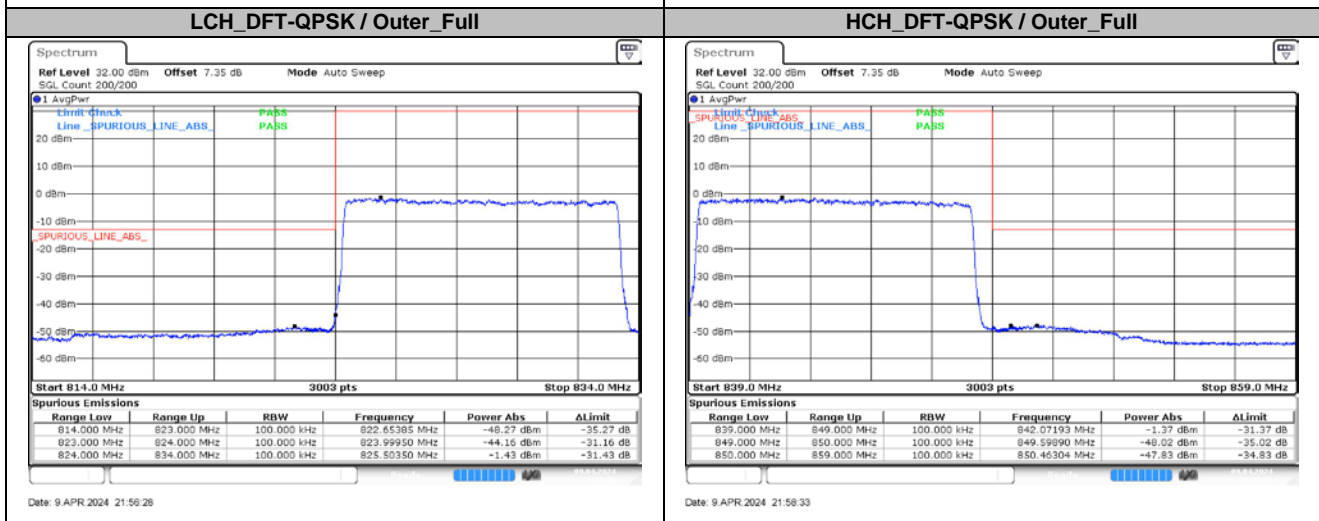

4.2. Test Plots

n5A / 15KHz / 10MHz

MCH_DFT-Pi2BPSK / Outer_Full

Date: 9 APR 2024 21:34:41

MCH_DFT-QPSK / Outer_Full

Date: 9 APR 2024 21:35:08

MCH_CP-QPSK / Outer_Full

Date: 9 APR 2024 21:35:19

MCH_CP-16QAM / Outer_Full

Date: 9 APR 2024 21:35:29

MCH_CP-64QAM / Outer_Full

Date: 9 APR 2024 21:35:40

MCH_CP-256QAM / Outer_Full

Date: 9 APR 2024 21:35:52

5. Conducted Band Edges

5.1. Test Plots