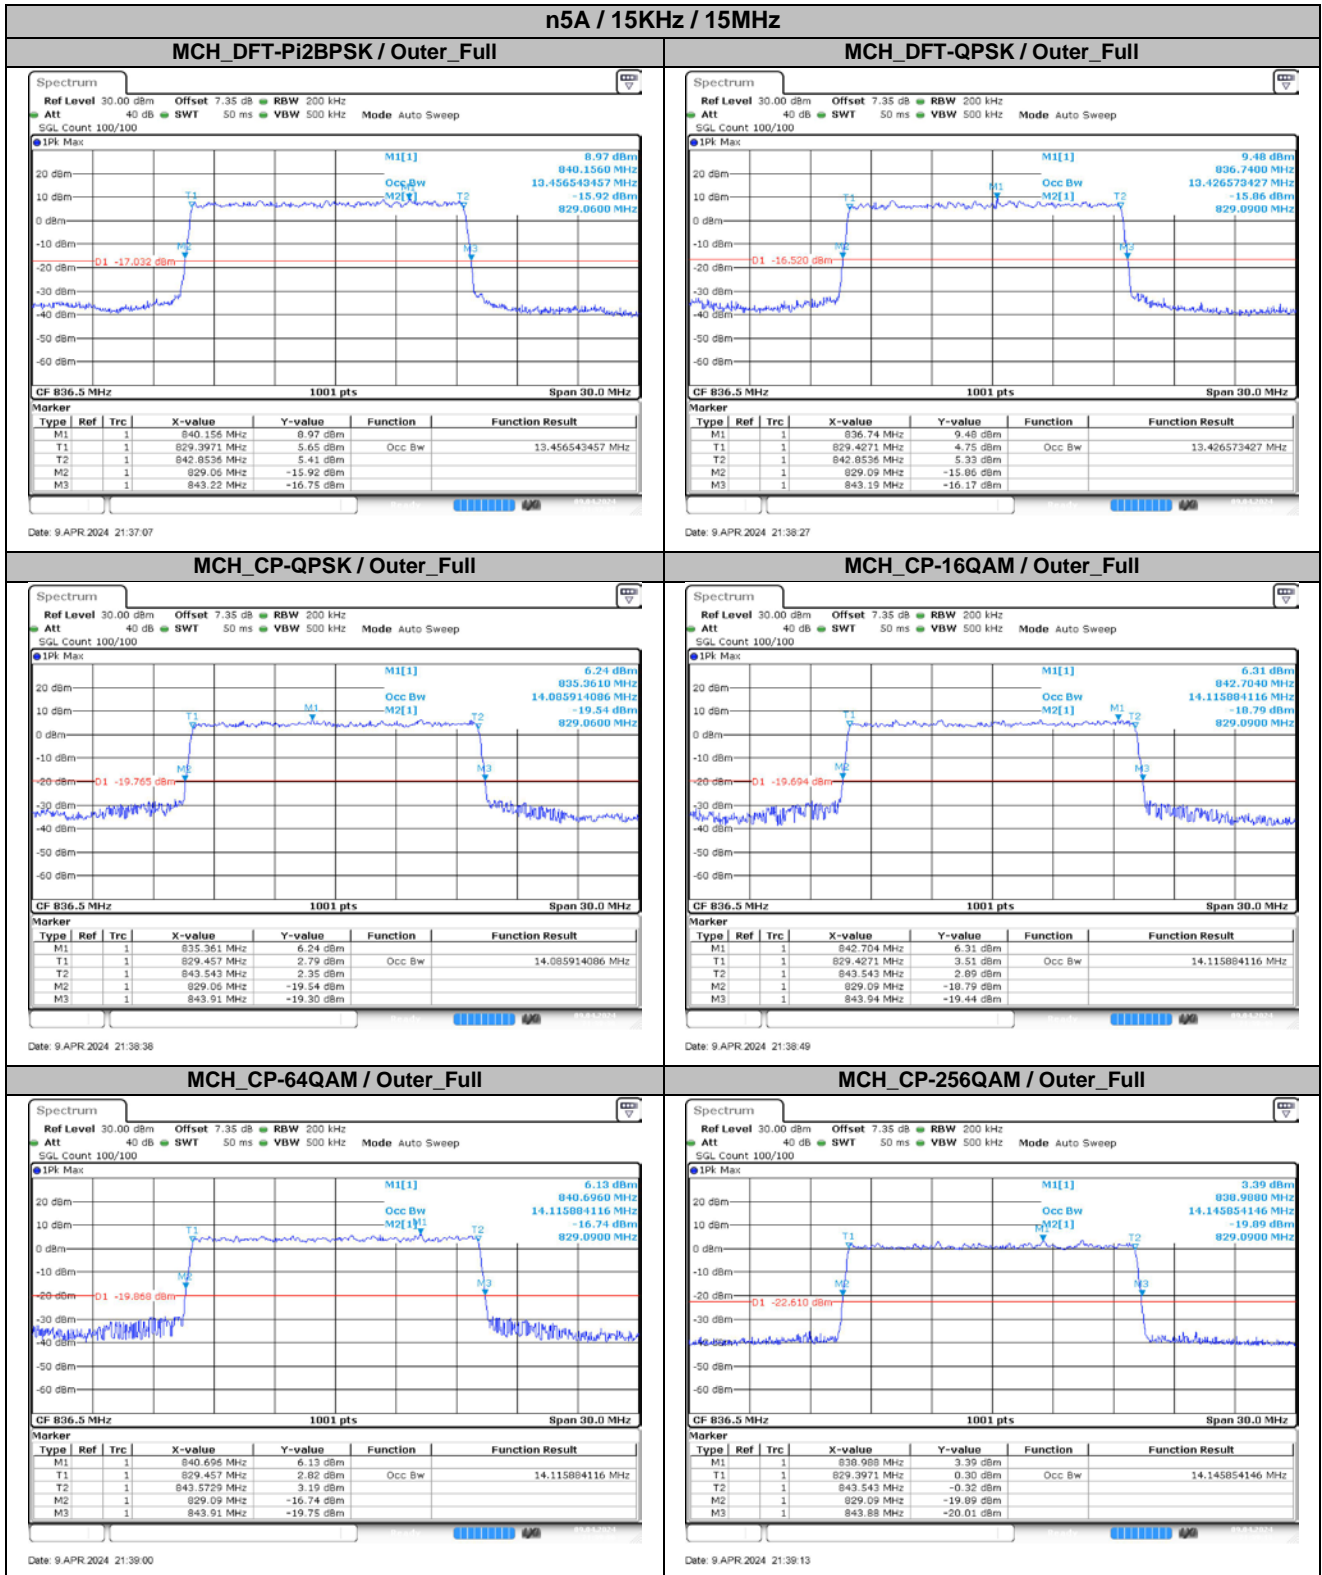

**Appendix
for
n5A
(824-849)**

Catalogue

1.	EFFECTIVE RADIATED POWER	3
1.1.	TEST RESULTS @ ANT0 (ANTENNA GAIN=-3.82DBI)	3
2.	PEAK-TO-AVERAGE RATIO	6
2.1.	TEST RESULTS	6
2.2.	TEST PLOTS.....	6
3.	MODULATION CHARACTERISTICS.....	8
3.1.	TEST PLOTS.....	8
4.	99% OCCUPIED BANDWIDTH & 26DB EMISSION BANDWIDTH	11
4.1.	TEST RESULTS	11
4.2.	TEST PLOTS.....	12
5.	CONDUCTED BAND EDGES.....	19
5.1.	TEST PLOTS.....	19
6.	CONDUCTED SPURIOUS EMISSION.....	28
6.1.	TEST PLOTS.....	28
7.	FREQUENCY STABILITY.....	35
7.1.	TEST RESULTS	35

2. Peak-to-Average Ratio

2.1. Test Results

Channel	Modulation	15KHz / 20MHz		30KHz / 20MHz		Limit (dB)	Verdict
		DFT-Pi2BPSK	DFT-QPSK	DFT-Pi2BPSK	DFT-QPSK		
LCH	Outer_Full	7.60	7.52	8.12	7.52	13.00	Pass
MCH	Outer_Full	7.72	7.44	7.86	7.35	13.00	Pass
HCH	Outer_Full	7.61	7.40	7.83	7.17	13.00	Pass

4.2. Test Plots

n5A / 15KHz / 10MHz

MCH_DFT-Pi2BPSK / Outer_Full

Date: 9 APR 2024 21:34:41

MCH_DFT-QPSK / Outer_Full

Date: 9 APR 2024 21:35:08

MCH_CP-QPSK / Outer_Full

Date: 9 APR 2024 21:35:19

MCH_CP-16QAM / Outer_Full

Date: 9 APR 2024 21:35:29

MCH_CP-64QAM / Outer_Full

Date: 9 APR 2024 21:35:40

MCH_CP-256QAM / Outer_Full

Date: 9 APR 2024 21:35:52

5. Conducted Band Edges

5.1. Test Plots