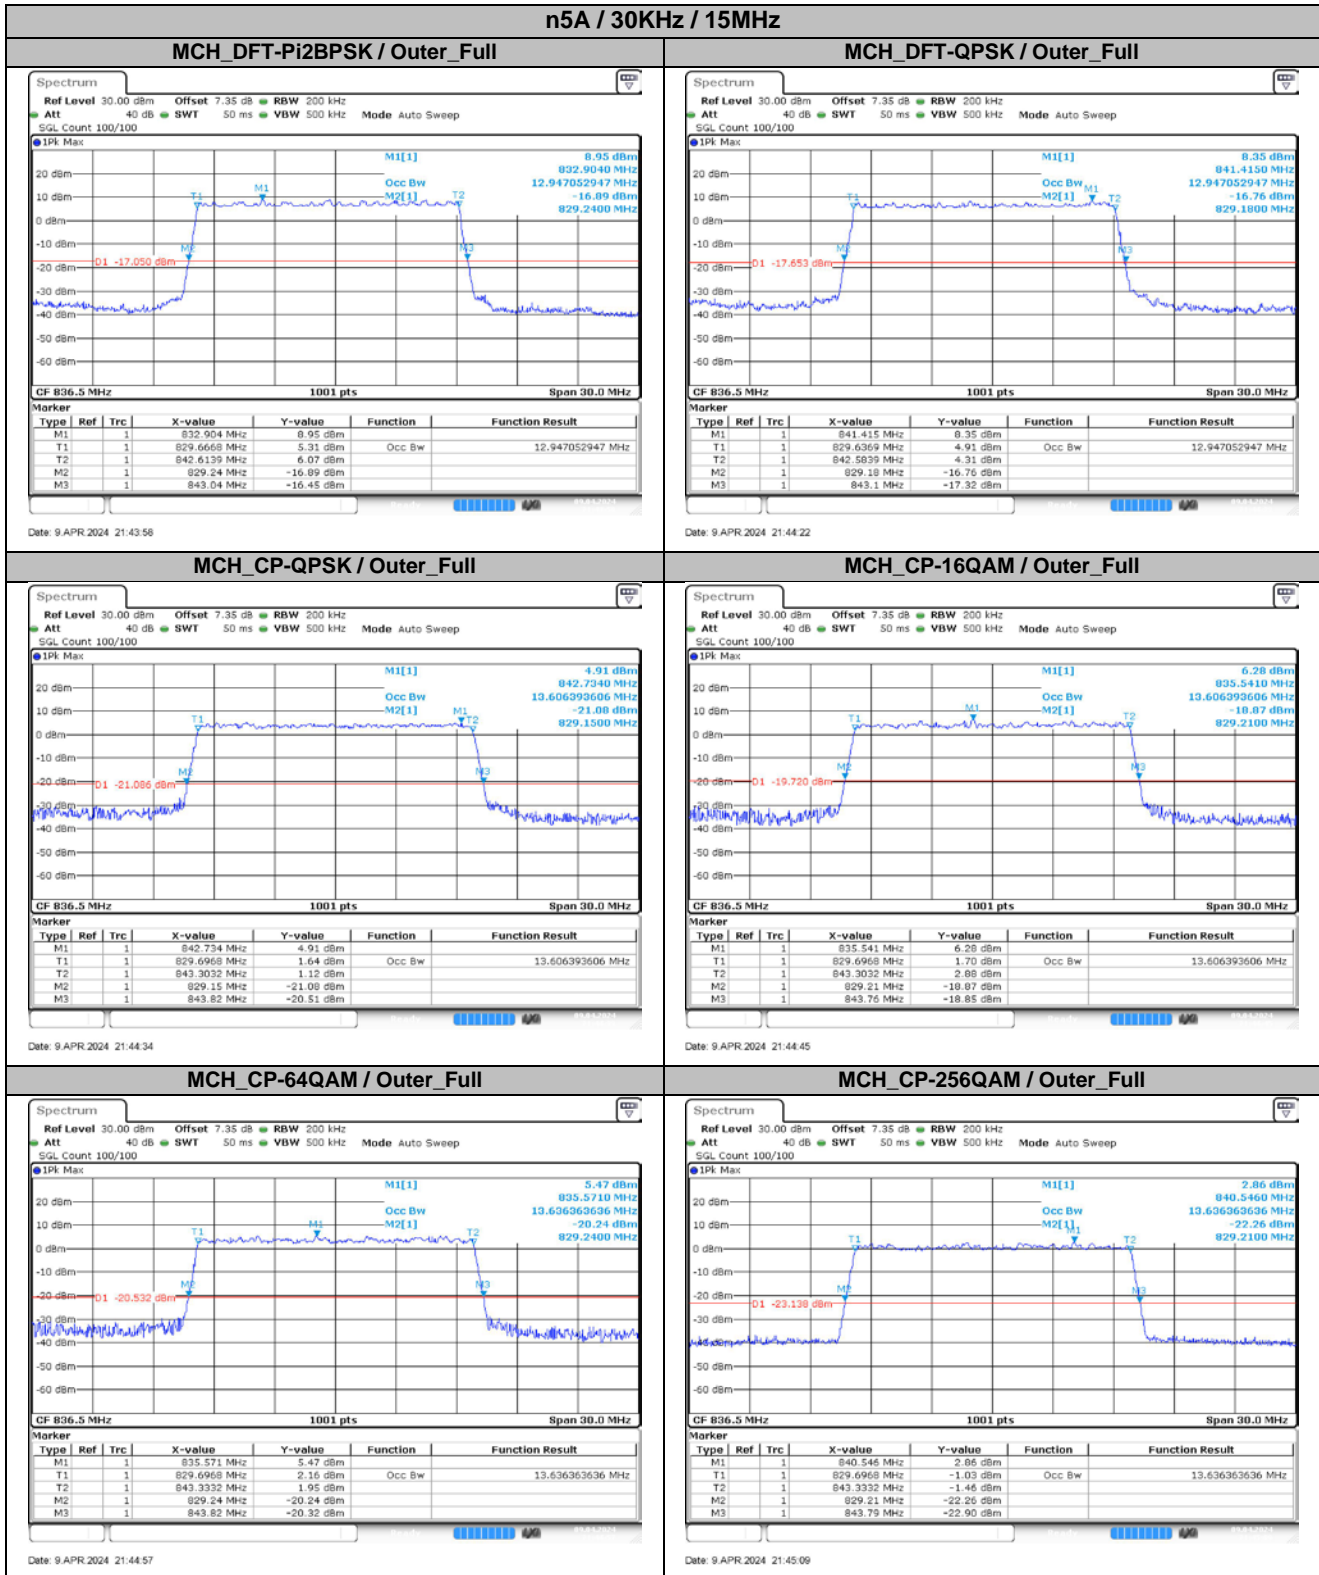

**Appendix
for
n5A
(824-849)**

Catalogue

1.	EFFECTIVE RADIATED POWER	3
1.1.	TEST RESULTS @ ANT0 (ANTENNA GAIN=-3.82DBI)	3
2.	PEAK-TO-AVERAGE RATIO	6
2.1.	TEST RESULTS	6
2.2.	TEST PLOTS.....	6
3.	MODULATION CHARACTERISTICS.....	8
3.1.	TEST PLOTS.....	8
4.	99% OCCUPIED BANDWIDTH & 26DB EMISSION BANDWIDTH	11
4.1.	TEST RESULTS	11
4.2.	TEST PLOTS.....	12
5.	CONDUCTED BAND EDGES.....	19
5.1.	TEST PLOTS.....	19
6.	CONDUCTED SPURIOUS EMISSION.....	28
6.1.	TEST PLOTS.....	28
7.	FREQUENCY STABILITY.....	35
7.1.	TEST RESULTS	35

2. Peak-to-Average Ratio

2.1. Test Results

Channel	Modulation	15KHz / 20MHz		30KHz / 20MHz		Limit (dB)	Verdict
		DFT-Pi2BPSK	DFT-QPSK	DFT-Pi2BPSK	DFT-QPSK		
LCH	Outer_Full	7.60	7.52	8.12	7.52	13.00	Pass
MCH	Outer_Full	7.72	7.44	7.86	7.35	13.00	Pass
HCH	Outer_Full	7.61	7.40	7.83	7.17	13.00	Pass

4.2. Test Plots

n5A / 15KHz / 10MHz

MCH_DFT-Pi2BPSK / Outer_Full

Date: 9 APR 2024 21:34:41

MCH_DFT-QPSK / Outer_Full

Date: 9 APR 2024 21:35:08

MCH_CP-QPSK / Outer_Full

Date: 9 APR 2024 21:35:19

MCH_CP-16QAM / Outer_Full

Date: 9 APR 2024 21:35:29

MCH_CP-64QAM / Outer_Full

Date: 9 APR 2024 21:35:40

MCH_CP-256QAM / Outer_Full

Date: 9 APR 2024 21:35:52

5. Conducted Band Edges

5.1. Test Plots