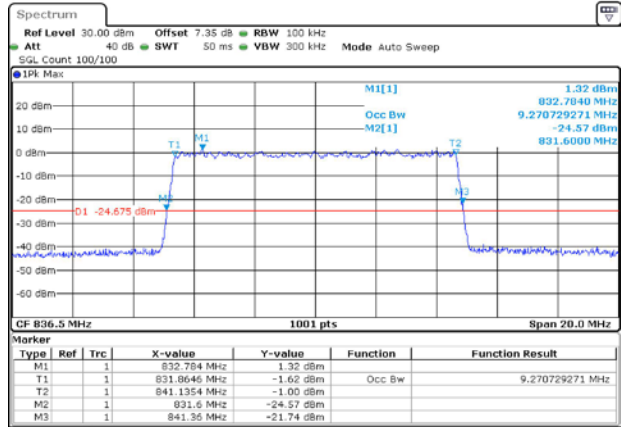

4.2. Test Plots

n5A / 15KHz / 10MHz

MCH_DFT-Pi2BPSK / Outer_Full

Date: 9 APR 2024 21:34:41

MCH_DFT-QPSK / Outer_Full

Date: 9 APR 2024 21:35:08

MCH_CP-QPSK / Outer_Full

Date: 9 APR 2024 21:35:19

MCH_CP-16QAM / Outer_Full

Date: 9 APR 2024 21:35:29

MCH_CP-64QAM / Outer_Full

Date: 9 APR 2024 21:35:40

MCH_CP-256QAM / Outer_Full

Date: 9 APR 2024 21:35:52

5. Conducted Band Edges

5.1. Test Plots