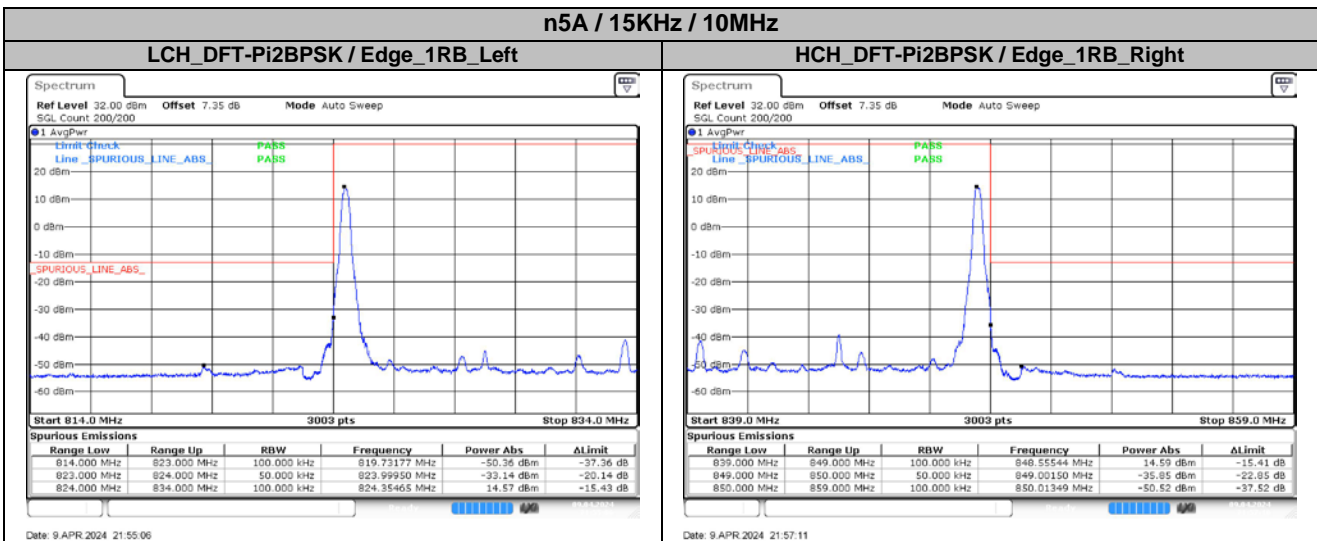

4.2. Test Plots

n5A / 15KHz / 10MHz

MCH_DFT-Pi2BPSK / Outer_Full

Date: 9 APR 2024 21:34:41

MCH_DFT-QPSK / Outer_Full

Date: 9 APR 2024 21:35:08

MCH_CP-QPSK / Outer_Full

Date: 9 APR 2024 21:35:19

MCH_CP-16QAM / Outer_Full

Date: 9 APR 2024 21:35:29

MCH_CP-64QAM / Outer_Full

Date: 9 APR 2024 21:35:40

MCH_CP-256QAM / Outer_Full

Date: 9 APR 2024 21:35:52

5. Conducted Band Edges

5.1. Test Plots