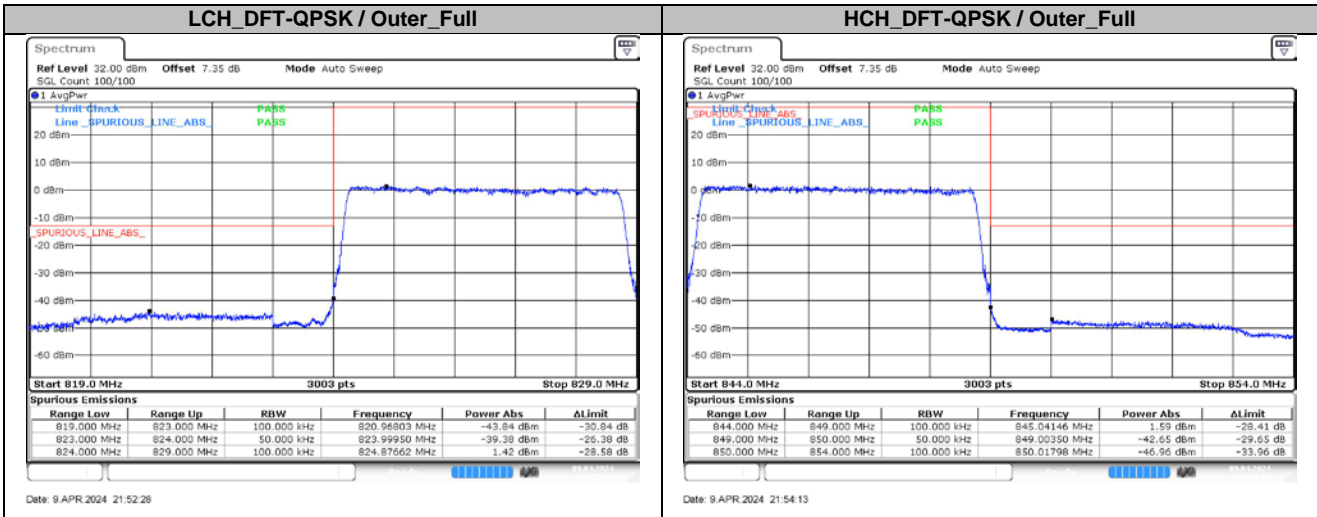

4.2. Test Plots

n5A / 15KHz / 10MHz

MCH_DFT-Pi2BPSK / Outer_Full

Date: 9 APR 2024 21:34:41

MCH_DFT-QPSK / Outer_Full

Date: 9 APR 2024 21:35:08

MCH_CP-QPSK / Outer_Full

Date: 9 APR 2024 21:35:19

MCH_CP-16QAM / Outer_Full

Date: 9 APR 2024 21:35:29

MCH_CP-64QAM / Outer_Full

Date: 9 APR 2024 21:35:40

MCH_CP-256QAM / Outer_Full

Date: 9 APR 2024 21:35:52

5. Conducted Band Edges

5.1. Test Plots