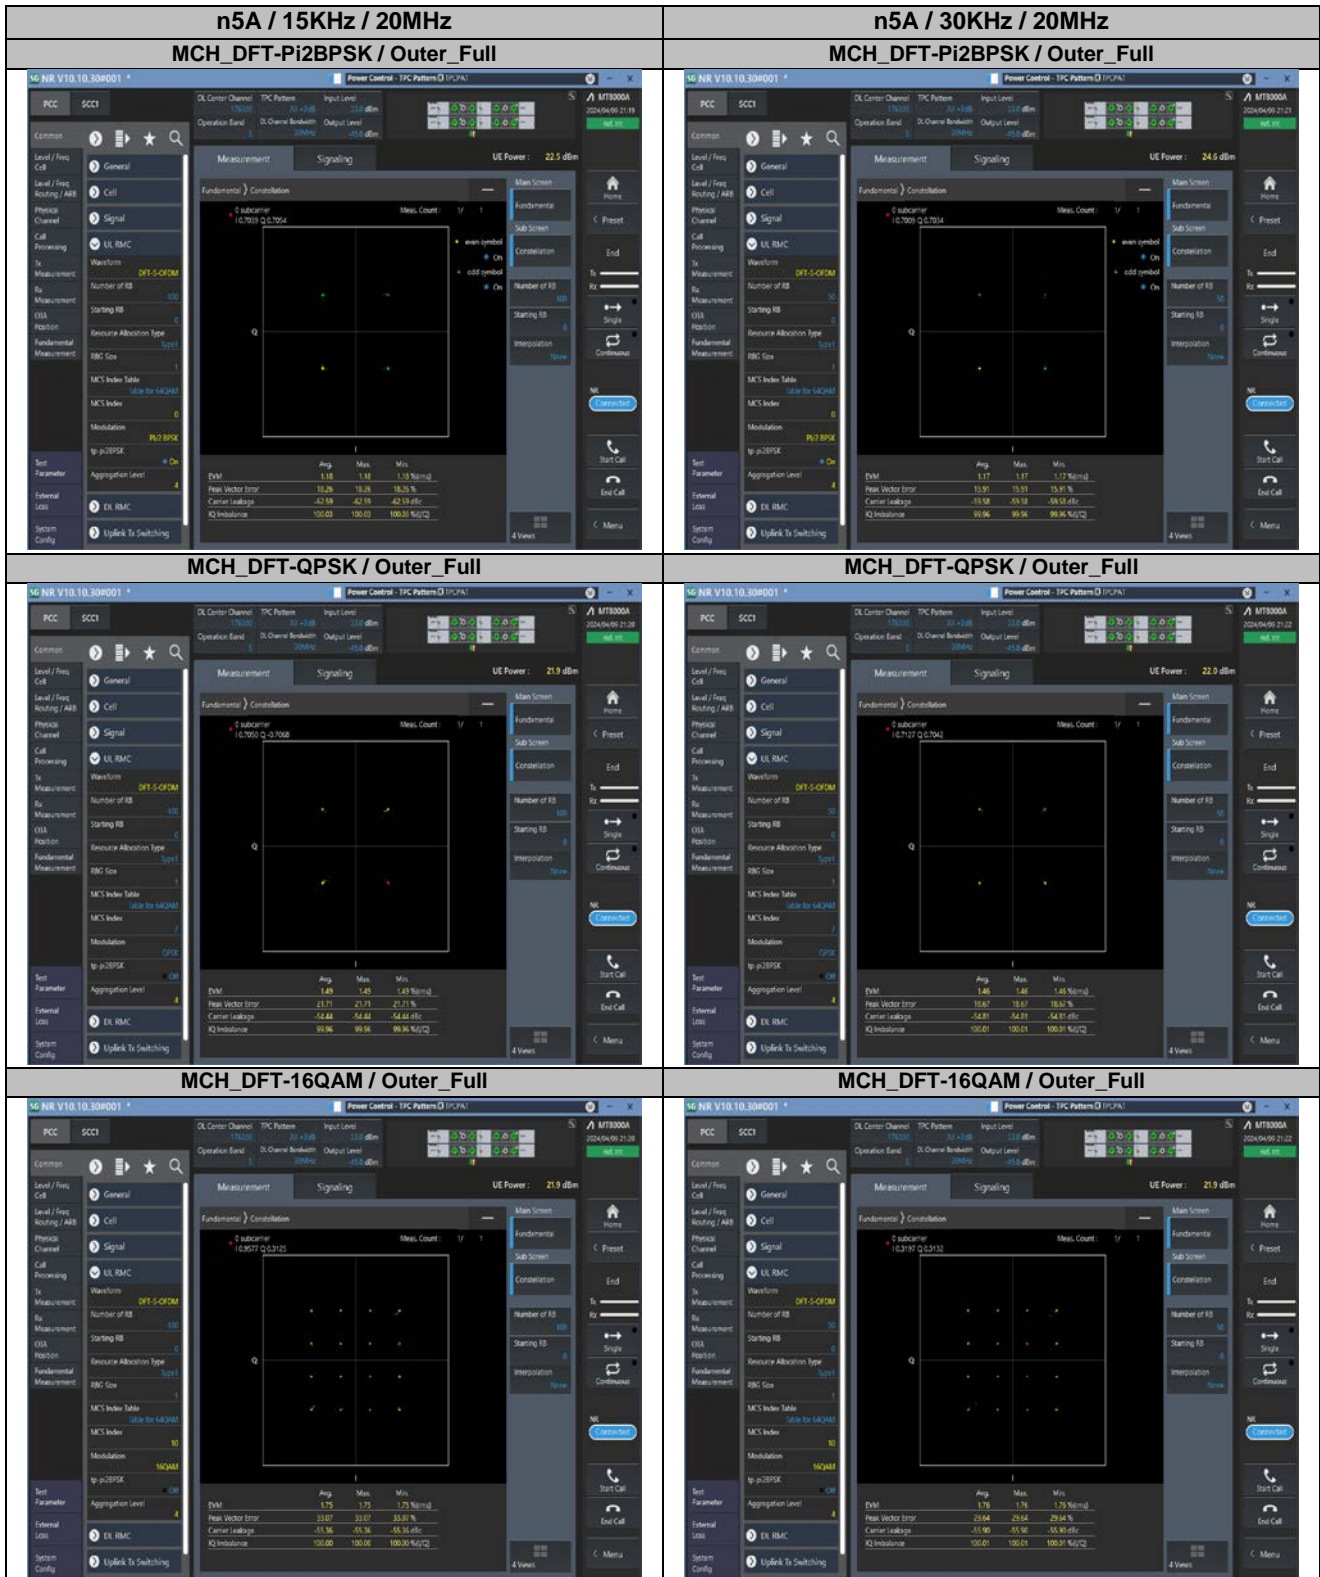

3. Modulation Characteristics

3.1. Test Plots