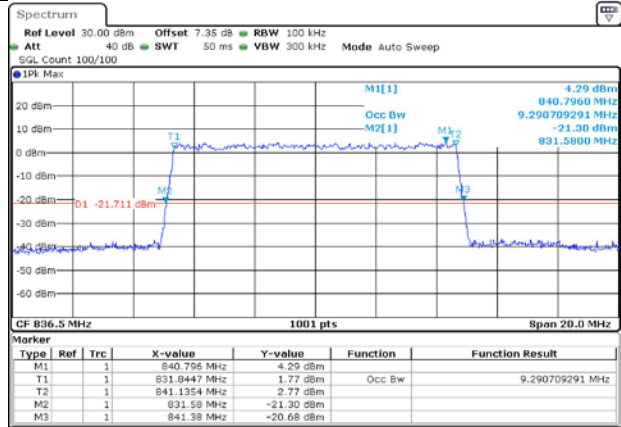

MCH_CP-16QAM / Outer_Full

Date: 9 APR 2024 21:35:29