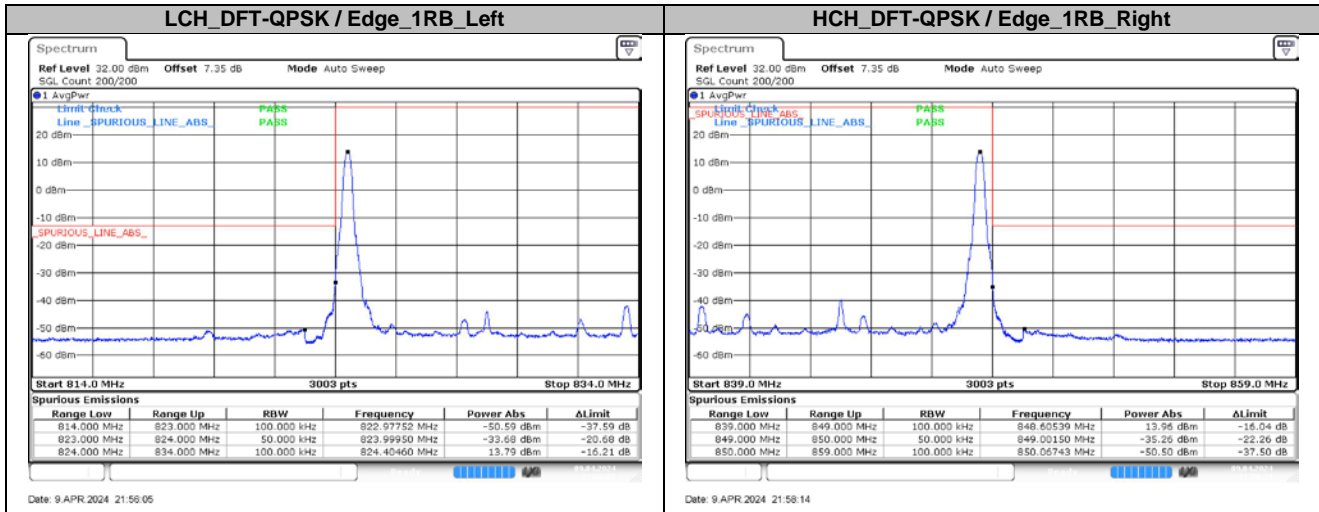

4.2. Test Plots

n5A / 15KHz / 10MHz

MCH_DFT-Pi2BPSK / Outer_Full

Date: 9 APR 2024 21:34:41

MCH_DFT-QPSK / Outer_Full

Date: 9 APR 2024 21:35:08

MCH_CP-QPSK / Outer_Full

Date: 9 APR 2024 21:35:19

MCH_CP-16QAM / Outer_Full

Date: 9 APR 2024 21:35:29

MCH_CP-64QAM / Outer_Full

Date: 9 APR 2024 21:35:40

MCH_CP-256QAM / Outer_Full

Date: 9 APR 2024 21:35:52

5. Conducted Band Edges

5.1. Test Plots