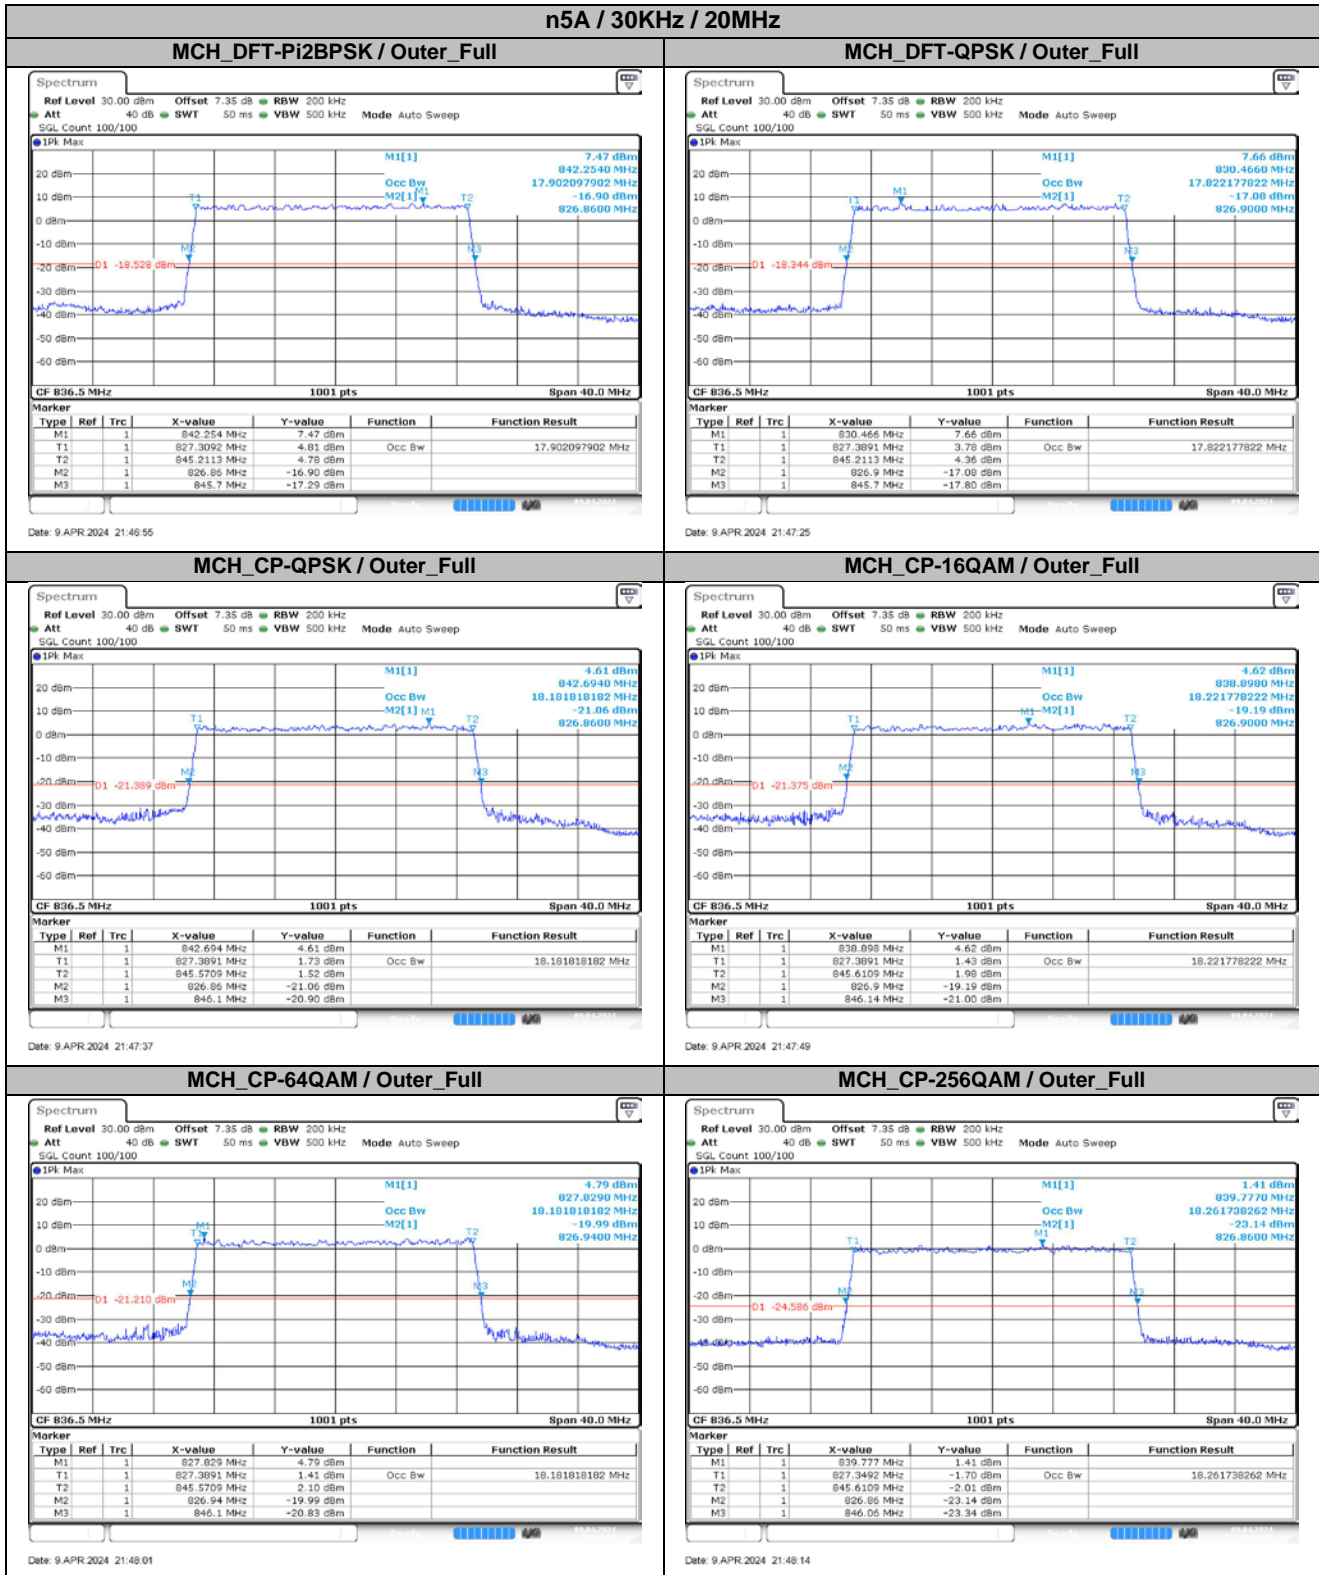

**Appendix
for
n5A
(824-849)**

Catalogue

1.	EFFECTIVE RADIATED POWER	3
1.1.	TEST RESULTS @ ANT0 (ANTENNA GAIN=-3.82DBI)	3
2.	PEAK-TO-AVERAGE RATIO	6
2.1.	TEST RESULTS	6
2.2.	TEST PLOTS.....	6
3.	MODULATION CHARACTERISTICS.....	8
3.1.	TEST PLOTS.....	8
4.	99% OCCUPIED BANDWIDTH & 26DB EMISSION BANDWIDTH	11
4.1.	TEST RESULTS	11
4.2.	TEST PLOTS.....	12
5.	CONDUCTED BAND EDGES.....	19
5.1.	TEST PLOTS.....	19
6.	CONDUCTED SPURIOUS EMISSION.....	28
6.1.	TEST PLOTS.....	28
7.	FREQUENCY STABILITY.....	35
7.1.	TEST RESULTS	35

2. Peak-to-Average Ratio

2.1. Test Results

Channel	Modulation	15KHz / 20MHz		30KHz / 20MHz		Limit (dB)	Verdict
		DFT-Pi2BPSK	DFT-QPSK	DFT-Pi2BPSK	DFT-QPSK		
LCH	Outer_Full	7.60	7.52	8.12	7.52	13.00	Pass
MCH	Outer_Full	7.72	7.44	7.86	7.35	13.00	Pass
HCH	Outer_Full	7.61	7.40	7.83	7.17	13.00	Pass

4.2. Test Plots

n5A / 15KHz / 10MHz

MCH_DFT-Pi2BPSK / Outer_Full

Date: 9 APR 2024 21:34:41

MCH_DFT-QPSK / Outer_Full

Date: 9 APR 2024 21:35:08

MCH_CP-QPSK / Outer_Full

Date: 9 APR 2024 21:35:19

MCH_CP-16QAM / Outer_Full

Date: 9 APR 2024 21:35:29

MCH_CP-64QAM / Outer_Full

Date: 9 APR 2024 21:35:40

MCH_CP-256QAM / Outer_Full

Date: 9 APR 2024 21:35:52

5. Conducted Band Edges

5.1. Test Plots