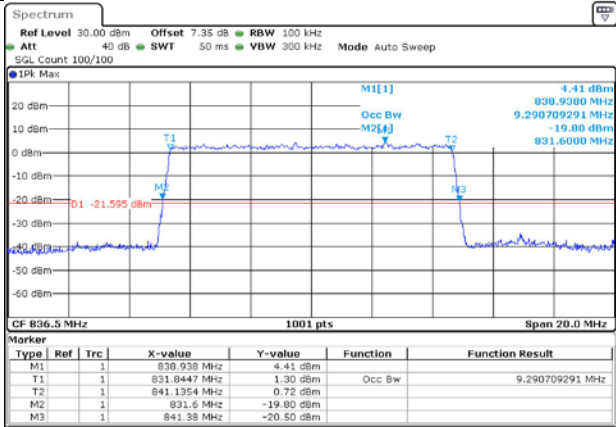

4.2. Test Plots

n5A / 15KHz / 10MHz

MCH_DFT-Pi2BPSK / Outer_Full

Date: 9 APR 2024 21:34:41

MCH_DFT-QPSK / Outer_Full

Date: 9 APR 2024 21:35:08

MCH_CP-QPSK / Outer_Full

Date: 9 APR 2024 21:35:19