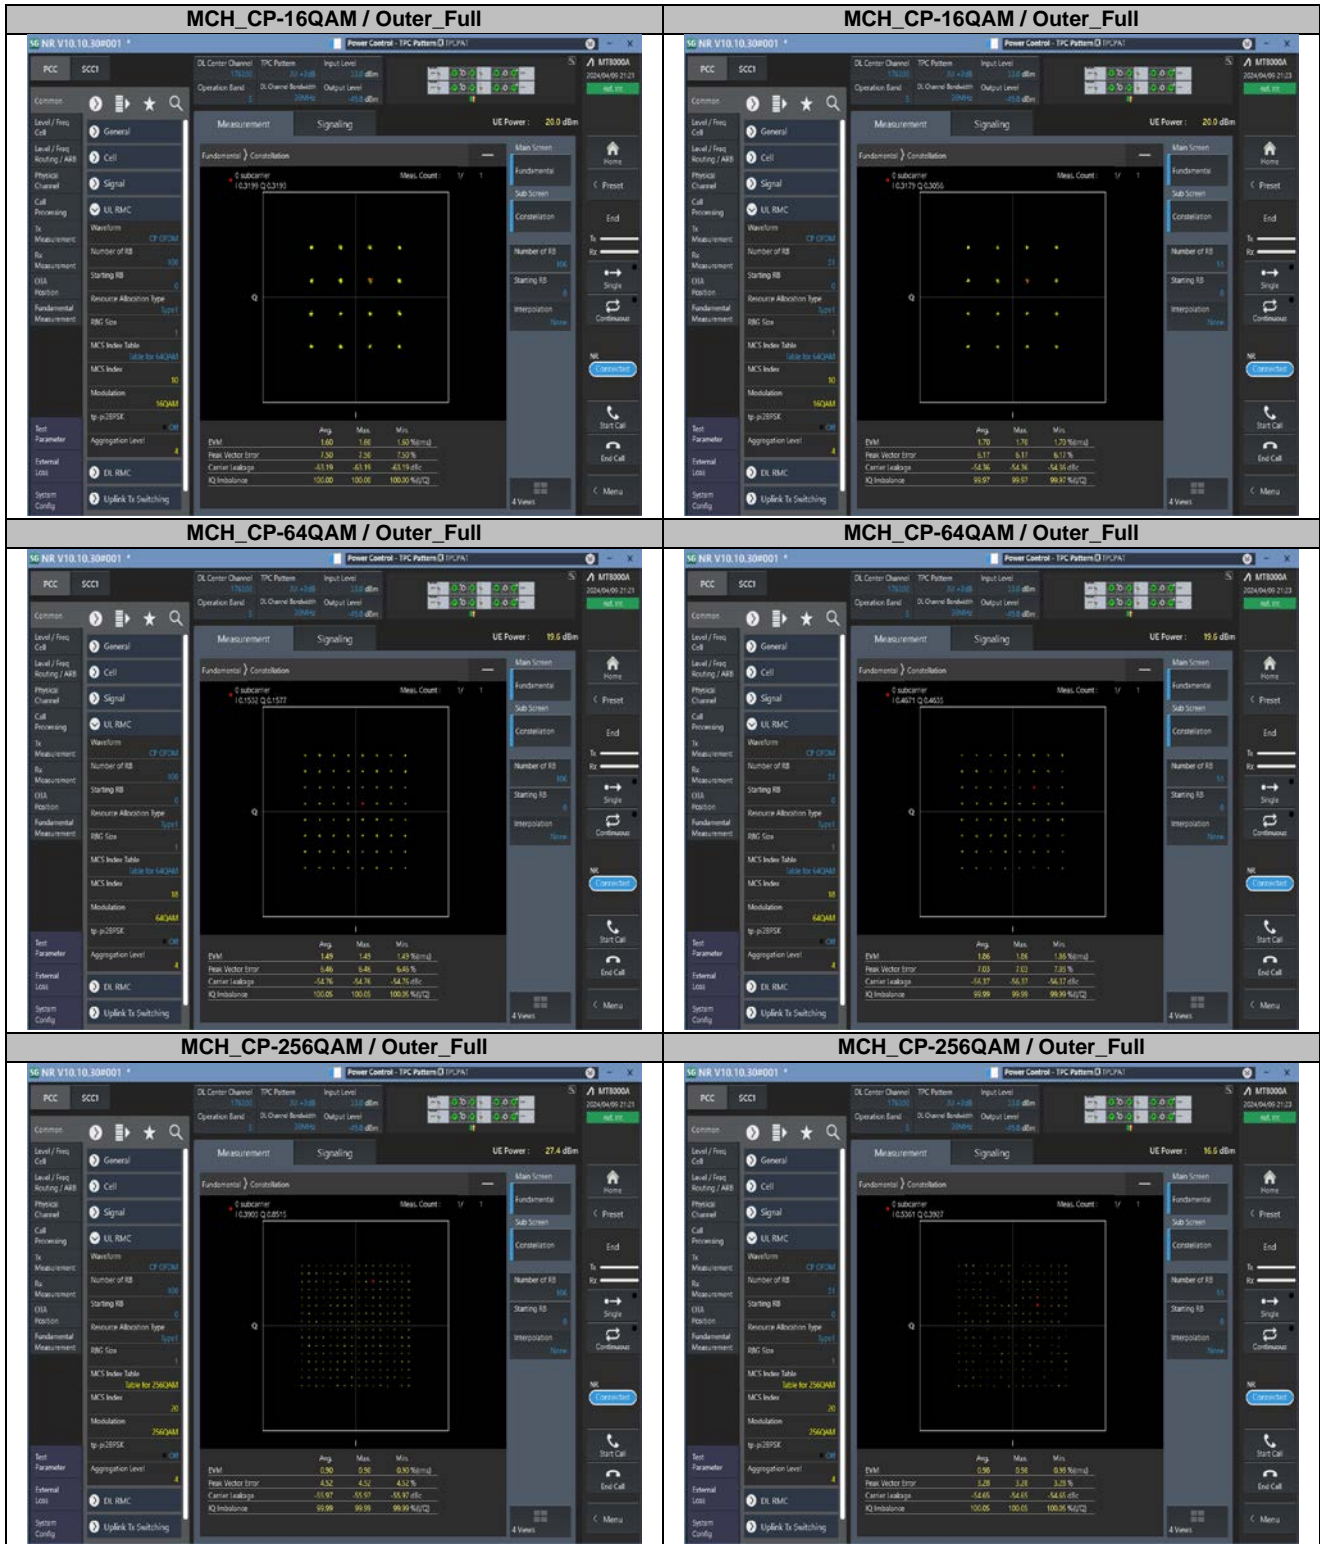

2.2. Test Plots

3. Modulation Characteristics

3.1. Test Plots

4. 99% Occupied Bandwidth & 26dB Emission Bandwidth

4.1. Test Results

Bandwidth	Modulation	RB Config	99% Occupied Bandwidth (MHz)		26dB Emission Bandwidth (MHz)		Verdict
			15KHz	30KHz	15KHz	30KHz	
5MHz	DFT-Pi2BPSK	Outer_Full	4.49	N/A	4.86	N/A	Pass
5MHz	DFT-QPSK	Outer_Full	4.50	N/A	4.83	N/A	Pass
5MHz	CP-QPSK	Outer_Full	4.47	N/A	4.86	N/A	Pass
5MHz	CP-16QAM	Outer_Full	4.47	N/A	4.82	N/A	Pass
5MHz	CP-64QAM	Outer_Full	4.48	N/A	4.87	N/A	Pass
5MHz	CP-256QAM	Outer_Full	4.50	N/A	7.64	N/A	Pass
10MHz	DFT-Pi2BPSK	Outer_Full	8.95	8.59	9.44	9.32	Pass
10MHz	DFT-QPSK	Outer_Full	8.91	8.59	9.36	9.28	Pass
10MHz	CP-QPSK	Outer_Full	9.29	8.59	9.78	9.36	Pass
10MHz	CP-16QAM	Outer_Full	9.29	8.57	9.80	9.34	Pass
10MHz	CP-64QAM	Outer_Full	9.27	8.57	9.76	9.30	Pass
10MHz	CP-256QAM	Outer_Full	9.27	8.59	9.76	9.26	Pass
15MHz	DFT-Pi2BPSK	Outer_Full	13.46	12.95	14.16	13.80	Pass
15MHz	DFT-QPSK	Outer_Full	13.43	12.95	14.10	13.92	Pass
15MHz	CP-QPSK	Outer_Full	14.09	13.61	14.85	14.67	Pass
15MHz	CP-16QAM	Outer_Full	14.12	13.61	14.85	14.55	Pass
15MHz	CP-64QAM	Outer_Full	14.12	13.64	14.82	14.58	Pass
15MHz	CP-256QAM	Outer_Full	14.15	13.64	14.79	14.58	Pass
20MHz	DFT-Pi2BPSK	Outer_Full	17.86	17.90	18.64	18.84	Pass
20MHz	DFT-QPSK	Outer_Full	17.82	17.82	18.64	18.80	Pass
20MHz	CP-QPSK	Outer_Full	18.90	18.18	19.76	19.24	Pass
20MHz	CP-16QAM	Outer_Full	18.90	18.22	19.76	19.24	Pass
20MHz	CP-64QAM	Outer_Full	18.94	18.18	19.72	19.16	Pass
20MHz	CP-256QAM	Outer_Full	18.86	18.26	19.72	19.20	Pass

4.2. Test Plots

n5A / 15KHz / 10MHz

MCH_DFT-Pi2BPSK / Outer_Full

Date: 9 APR 2024 21:34:41

MCH_DFT-QPSK / Outer_Full

Date: 9 APR 2024 21:35:08

MCH_CP-QPSK / Outer_Full

Date: 9 APR 2024 21:35:19