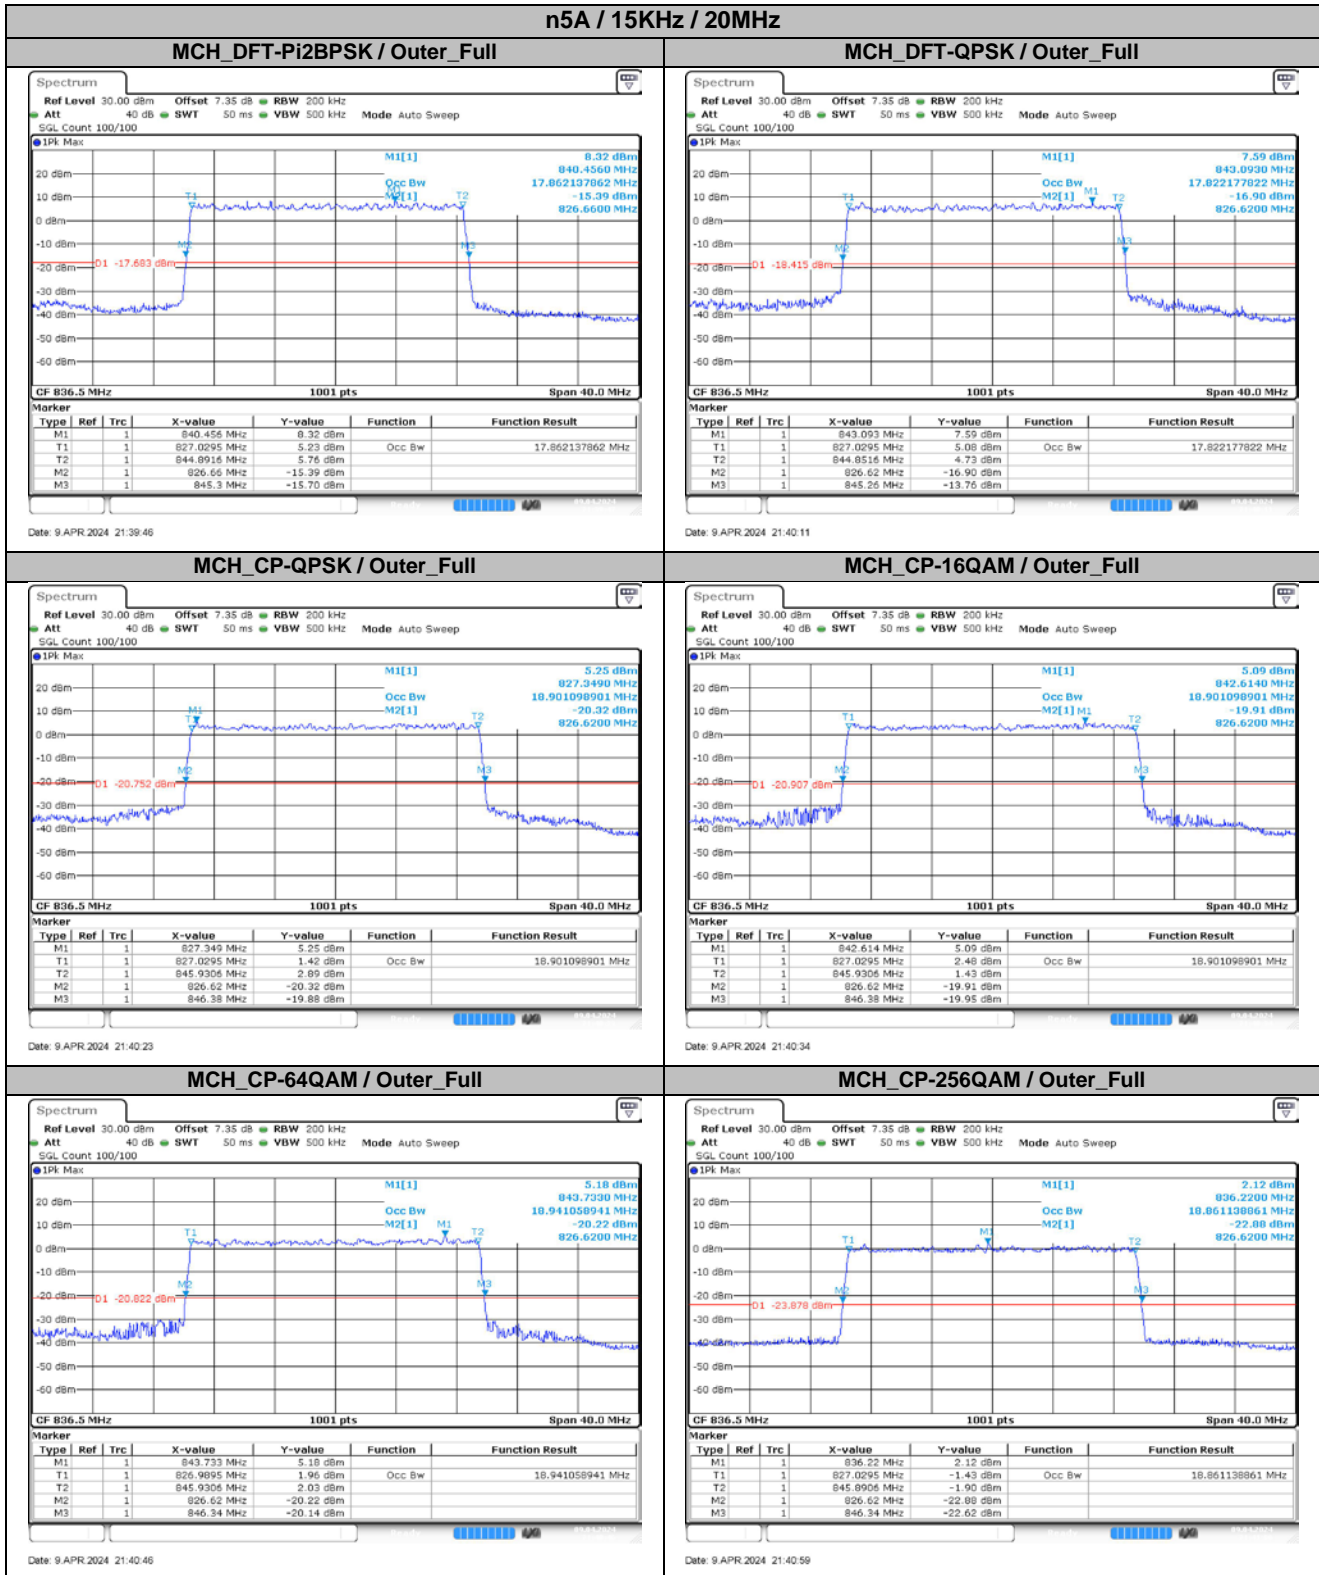

**Appendix
for
n5A
(824-849)**

Catalogue

1.	EFFECTIVE RADIATED POWER	3
1.1.	TEST RESULTS @ ANT0 (ANTENNA GAIN=-3.82DBI)	3
2.	PEAK-TO-AVERAGE RATIO	6
2.1.	TEST RESULTS	6
2.2.	TEST PLOTS.....	6
3.	MODULATION CHARACTERISTICS.....	8
3.1.	TEST PLOTS.....	8
4.	99% OCCUPIED BANDWIDTH & 26DB EMISSION BANDWIDTH	11
4.1.	TEST RESULTS	11
4.2.	TEST PLOTS.....	12
5.	CONDUCTED BAND EDGES.....	19
5.1.	TEST PLOTS.....	19
6.	CONDUCTED SPURIOUS EMISSION.....	28
6.1.	TEST PLOTS.....	28
7.	FREQUENCY STABILITY.....	35
7.1.	TEST RESULTS	35

2. Peak-to-Average Ratio

2.1. Test Results

Channel	Modulation	15KHz / 20MHz		30KHz / 20MHz		Limit (dB)	Verdict
		DFT-Pi2BPSK	DFT-QPSK	DFT-Pi2BPSK	DFT-QPSK		
LCH	Outer_Full	7.60	7.52	8.12	7.52	13.00	Pass
MCH	Outer_Full	7.72	7.44	7.86	7.35	13.00	Pass
HCH	Outer_Full	7.61	7.40	7.83	7.17	13.00	Pass

4.2. Test Plots

n5A / 15KHz / 10MHz

MCH_DFT-Pi2BPSK / Outer_Full

Date: 9 APR 2024 21:34:41

MCH_DFT-QPSK / Outer_Full

Date: 9 APR 2024 21:35:08

MCH_CP-QPSK / Outer_Full

Date: 9 APR 2024 21:35:19

MCH_CP-16QAM / Outer_Full

Date: 9 APR 2024 21:35:29

MCH_CP-64QAM / Outer_Full

Date: 9 APR 2024 21:35:40

MCH_CP-256QAM / Outer_Full

Date: 9 APR 2024 21:35:52

5. Conducted Band Edges

5.1. Test Plots