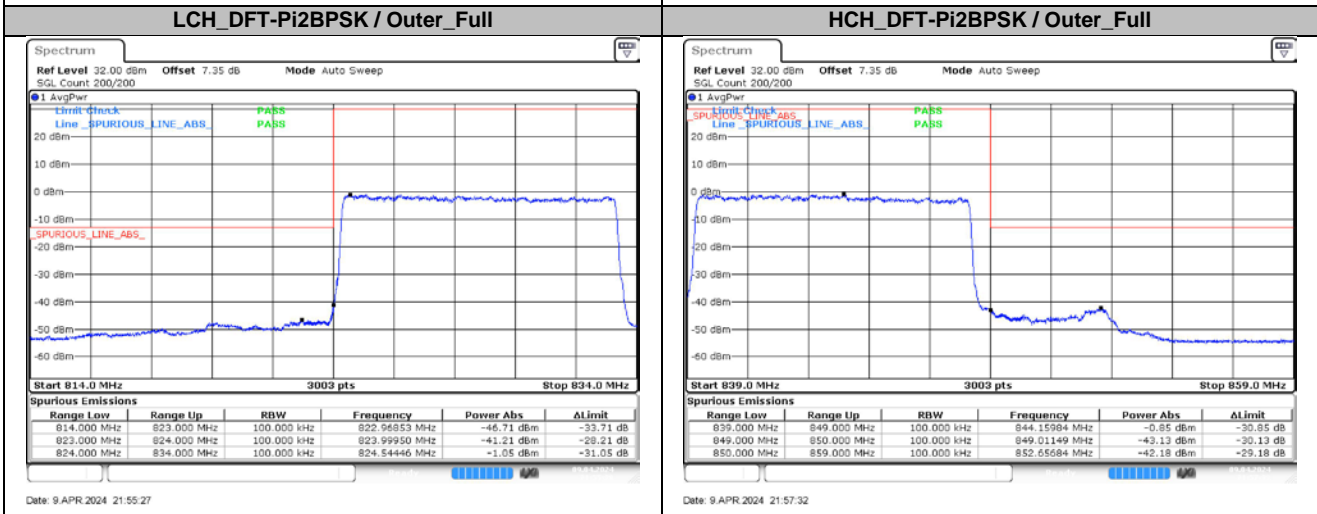

2. Peak-to-Average Ratio

2.1. Test Results

Channel	Modulation	15KHz / 20MHz		30KHz / 20MHz		Limit (dB)	Verdict
		DFT-Pi2BPSK	DFT-QPSK	DFT-Pi2BPSK	DFT-QPSK		
LCH	Outer_Full	7.60	7.52	8.12	7.52	13.00	Pass
MCH	Outer_Full	7.72	7.44	7.86	7.35	13.00	Pass
HCH	Outer_Full	7.61	7.40	7.83	7.17	13.00	Pass

4.2. Test Plots

n5A / 15KHz / 10MHz

MCH_DFT-Pi2BPSK / Outer_Full

Date: 9 APR 2024 21:34:41

MCH_DFT-QPSK / Outer_Full

Date: 9 APR 2024 21:35:08

MCH_CP-QPSK / Outer_Full

Date: 9 APR 2024 21:35:19

MCH_CP-16QAM / Outer_Full

Date: 9 APR 2024 21:35:29

MCH_CP-64QAM / Outer_Full

Date: 9 APR 2024 21:35:40

MCH_CP-256QAM / Outer_Full

Date: 9 APR 2024 21:35:52

5. Conducted Band Edges

5.1. Test Plots

n5A / 15KHz / 15MHz