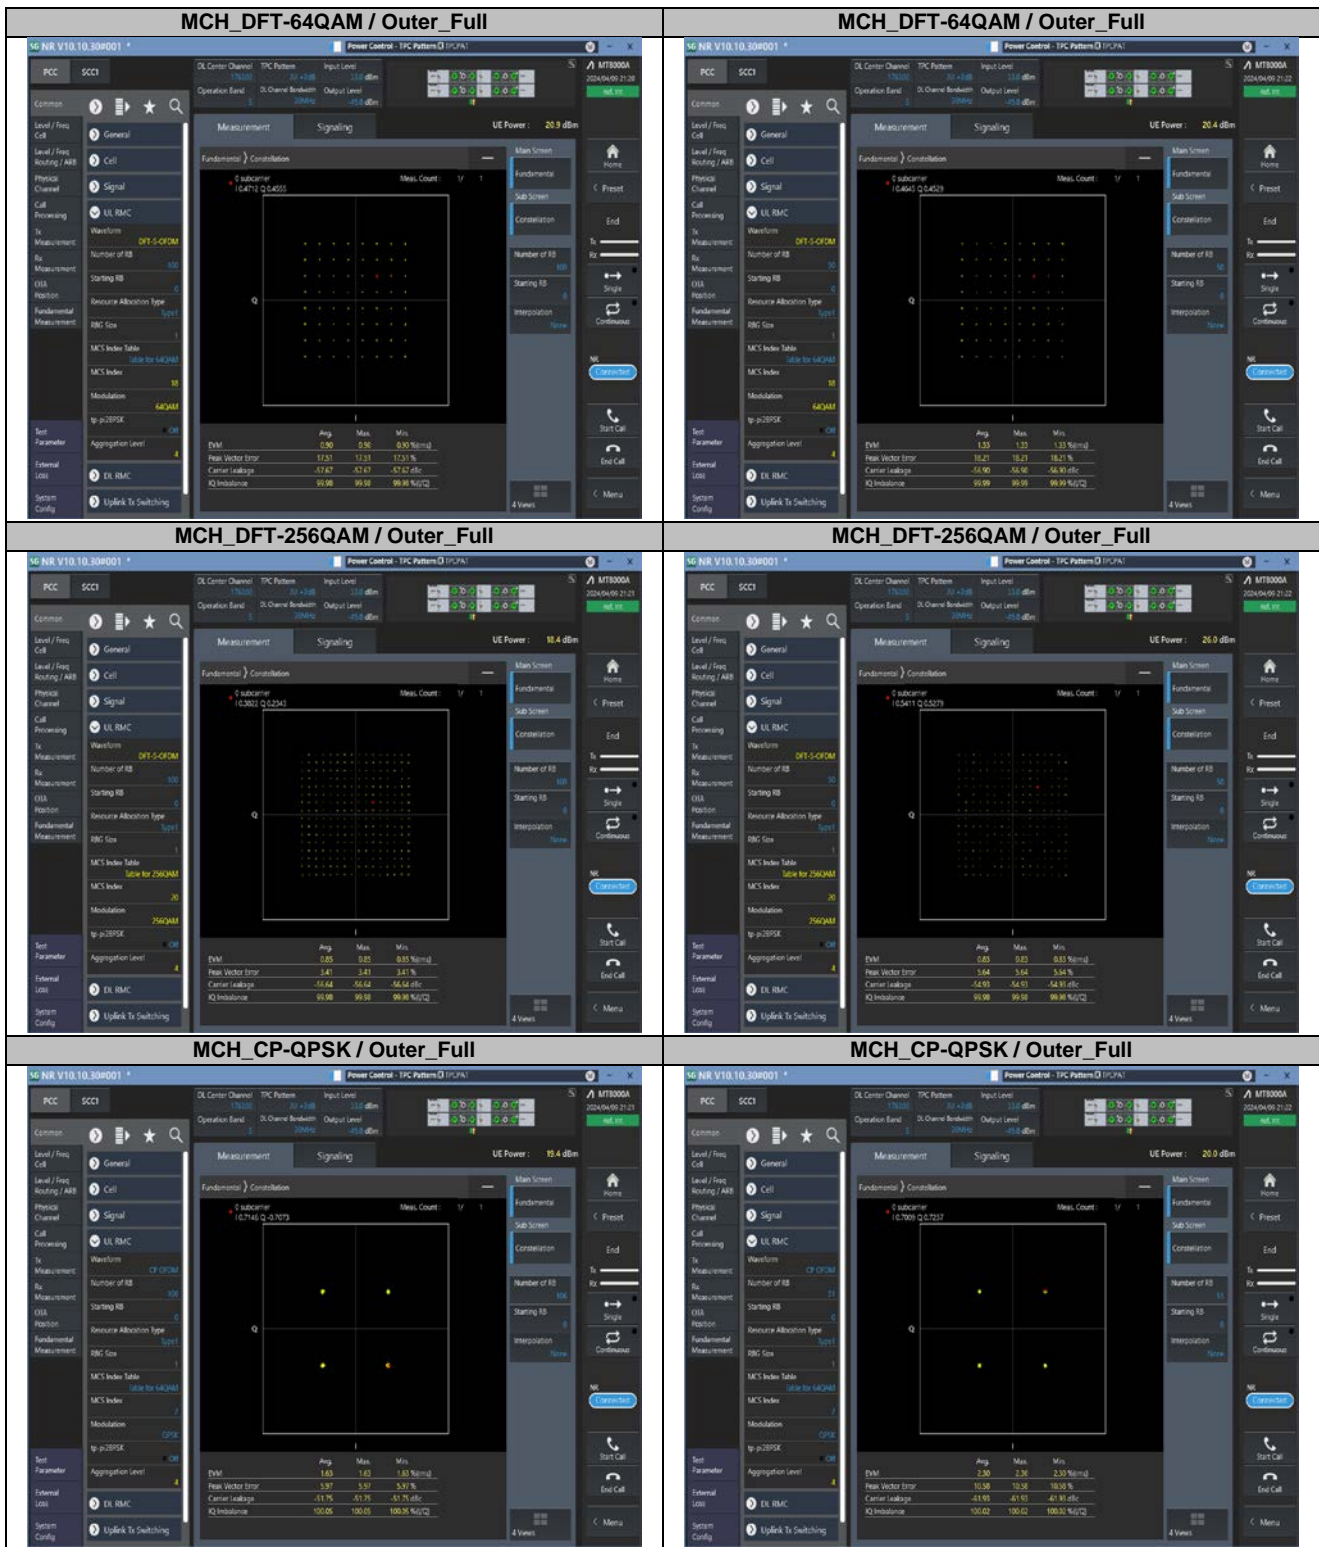

2.2. Test Plots

3. Modulation Characteristics

3.1. Test Plots

4. 99% Occupied Bandwidth & 26dB Emission Bandwidth

4.1. Test Results

Bandwidth	Modulation	RB Config	99% Occupied Bandwidth (MHz)		26dB Emission Bandwidth (MHz)		Verdict
			15KHz	30KHz	15KHz	30KHz	
5MHz	DFT-Pi2BPSK	Outer_Full	4.49	N/A	4.86	N/A	Pass
5MHz	DFT-QPSK	Outer_Full	4.50	N/A	4.83	N/A	Pass
5MHz	CP-QPSK	Outer_Full	4.47	N/A	4.86	N/A	Pass
5MHz	CP-16QAM	Outer_Full	4.47	N/A	4.82	N/A	Pass
5MHz	CP-64QAM	Outer_Full	4.48	N/A	4.87	N/A	Pass
5MHz	CP-256QAM	Outer_Full	4.50	N/A	7.64	N/A	Pass
10MHz	DFT-Pi2BPSK	Outer_Full	8.95	8.59	9.44	9.32	Pass
10MHz	DFT-QPSK	Outer_Full	8.91	8.59	9.36	9.28	Pass
10MHz	CP-QPSK	Outer_Full	9.29	8.59	9.78	9.36	Pass
10MHz	CP-16QAM	Outer_Full	9.29	8.57	9.80	9.34	Pass
10MHz	CP-64QAM	Outer_Full	9.27	8.57	9.76	9.30	Pass
10MHz	CP-256QAM	Outer_Full	9.27	8.59	9.76	9.26	Pass
15MHz	DFT-Pi2BPSK	Outer_Full	13.46	12.95	14.16	13.80	Pass
15MHz	DFT-QPSK	Outer_Full	13.43	12.95	14.10	13.92	Pass
15MHz	CP-QPSK	Outer_Full	14.09	13.61	14.85	14.67	Pass
15MHz	CP-16QAM	Outer_Full	14.12	13.61	14.85	14.55	Pass
15MHz	CP-64QAM	Outer_Full	14.12	13.64	14.82	14.58	Pass
15MHz	CP-256QAM	Outer_Full	14.15	13.64	14.79	14.58	Pass
20MHz	DFT-Pi2BPSK	Outer_Full	17.86	17.90	18.64	18.84	Pass
20MHz	DFT-QPSK	Outer_Full	17.82	17.82	18.64	18.80	Pass
20MHz	CP-QPSK	Outer_Full	18.90	18.18	19.76	19.24	Pass
20MHz	CP-16QAM	Outer_Full	18.90	18.22	19.76	19.24	Pass
20MHz	CP-64QAM	Outer_Full	18.94	18.18	19.72	19.16	Pass
20MHz	CP-256QAM	Outer_Full	18.86	18.26	19.72	19.20	Pass

4.2. Test Plots

n5A / 15KHz / 10MHz

MCH_DFT-Pi2BPSK / Outer_Full

Date: 9 APR 2024 21:34:41

MCH_DFT-QPSK / Outer_Full

Date: 9 APR 2024 21:35:08

MCH_CP-QPSK / Outer_Full

Date: 9 APR 2024 21:35:19