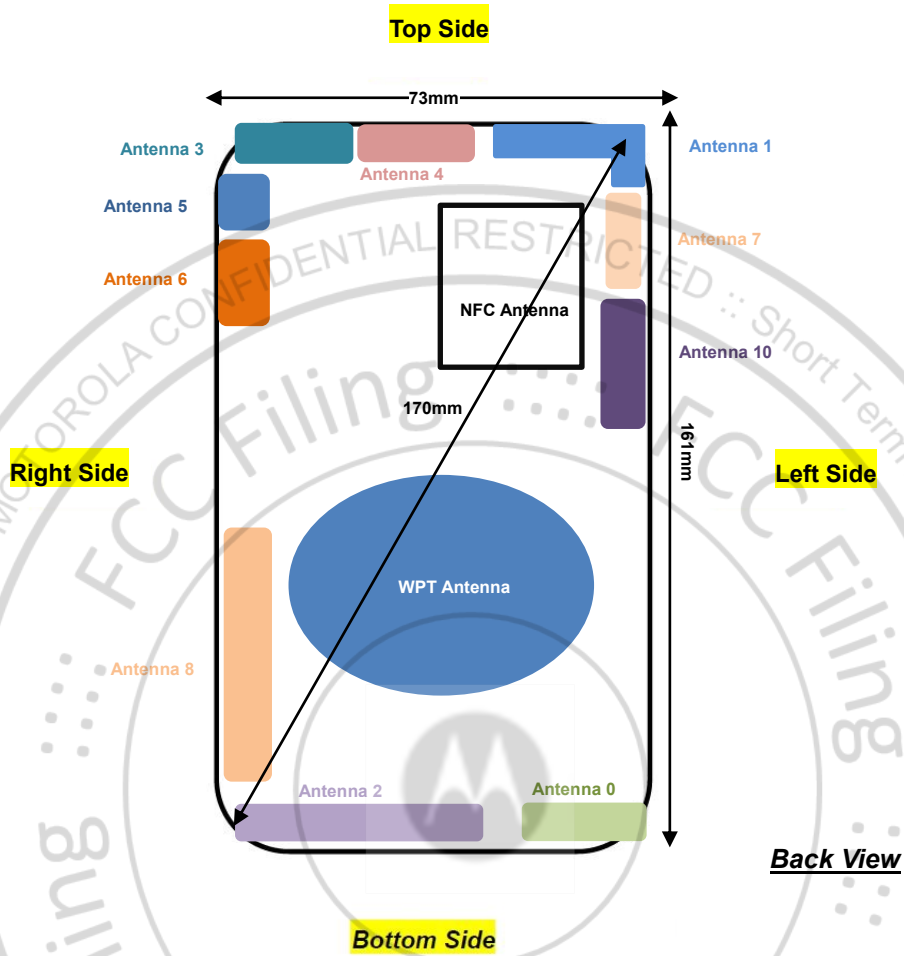

Hotspot Exposure Condition

Front, Test Separation 5 mm

Back, Test Separation 5 mm

Left Side, Test Separation 5 mm

Right Side, Test Separation 5 mm

Top Side, Test Separation 5 mm

Bottom Side, Test Separation 5 mm

Bottom Side, Test Separation 0 mm

Sensor off

Front, Test Separation 6 mm

Front, Test Separation 7 mm

Front, Test Separation 10 mm

Back, Test Separation 11 mm

Back, Test Separation 7 mm

Back, Test Separation 8 mm

Back, Test Separation 12 mm

Left Side, Test Separation 9 mm

Right Side, Test Separation 12 mm

Top Side, Test Separation 10 mm

Bottom Side, Test Separation 13 mm

Top Side, Test Separation 15 mm

### Antenna Location

Antenna	Support Band
Antenna 0	GSM: 850<TX/RX> UMTS: B5<TX/RX> LTE: B5/7/12/13/17/26/38/41<TX/RX> 5G NR: n5/n26/n38/n41<TX/RX>
Antenna 1	GSM: 850/1900<TX/RX> UMTS: B2/4/5<TX/RX> LTE: B2/B4/B5/B7/12/13/17/26/38/41/66<TX/RX> 5G NR: n2/n5/n7/n26/n66 /n38/n41<TX/RX>
Antenna 2	GSM: 1900<TX/RX> UMTS: B2/4<TX/RX> LTE: B2/B4/B7/38/41/66<TX/RX> 5G NR: n2/n7/n38/n66/n41<TX/RX>
Antenna 3	WLAN 2.4GHz chain1<TX/RX> Bluetooth chain1<TX/RX>
Antenna 4	5G NR: n77/n78<TX/RX> WLAN 5/6GHz chain1<TX/RX>
Antenna 5	5G NR: n77/n78<TX/RX> WLAN 5/6GHz chain0<TX/RX>
Antenna 6	Bluetooth chain0<TX/RX> WLAN 2.4GHz chain0<TX/RX>
Antenna 7	LTE: B42/43/48<TX/RX> 5G NR: n77/n78<TX/RX>
Antenna 8	5G NR: n77/n78<RX>
Antenna 10	LTE: B7/38/41<TX/RX> 5G NR: n38/n41 <RX>
NFC Antenna	NFC<TX/RX>
WPT Antenna	WPT Antenna