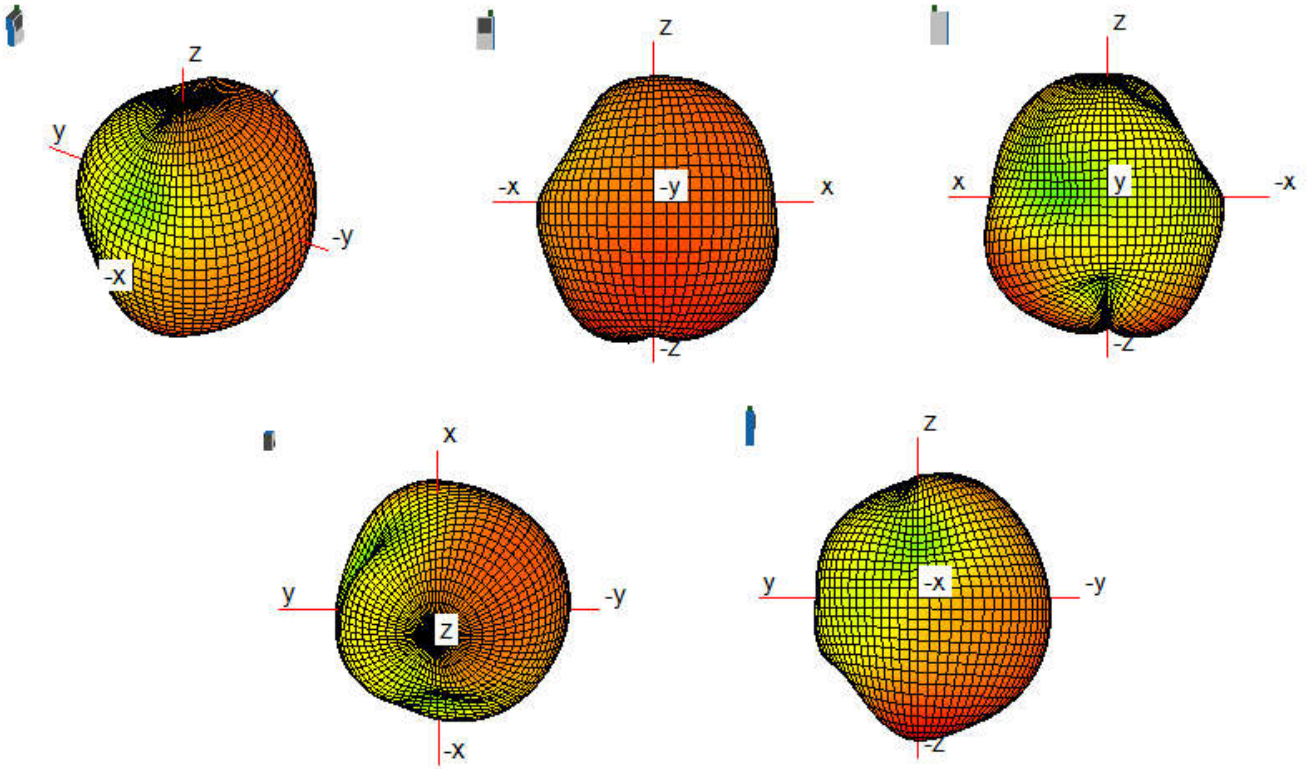

5725~5850MHz

-7.3 dBi

ANT6- WiFi 2.4G CH0

2420MHz

2450MHz