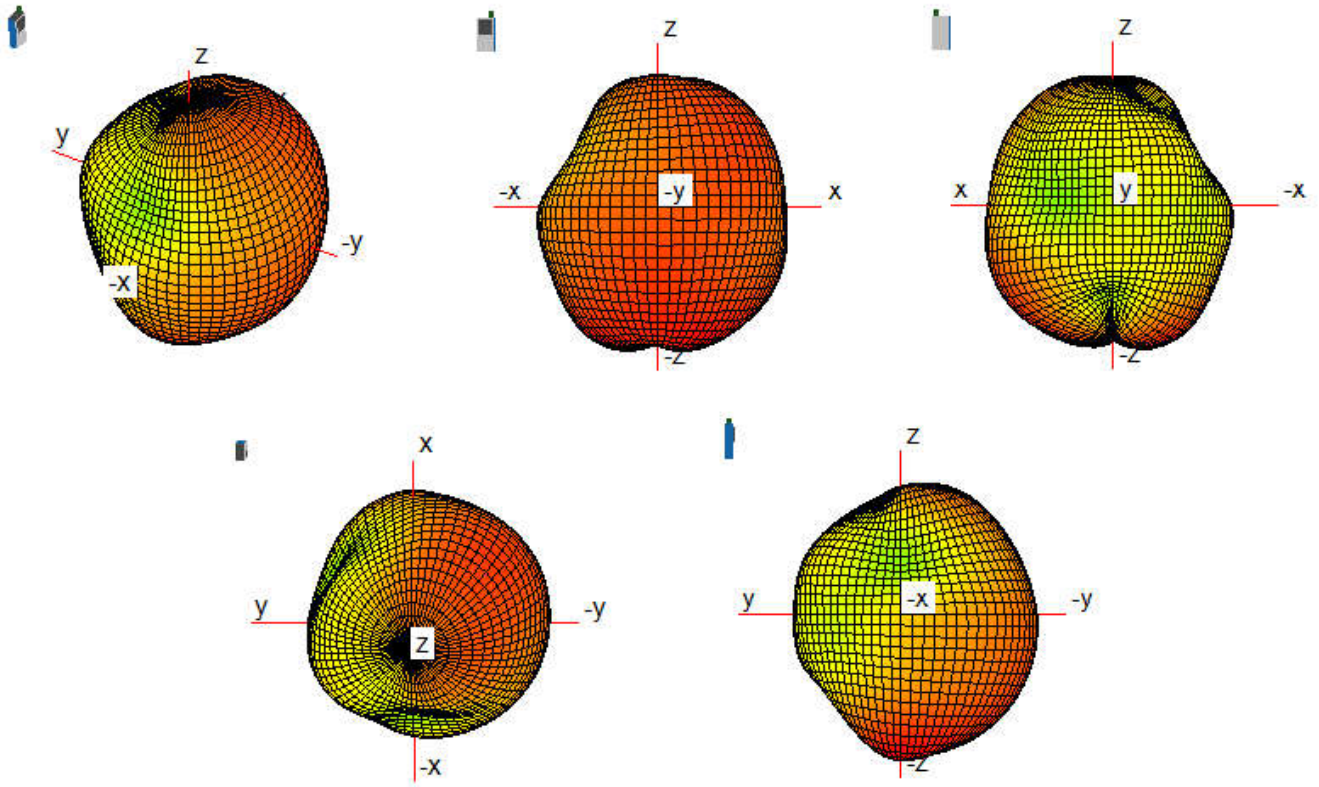

ANT4-WIFI 5G CH1

5280MHz

5500MHz