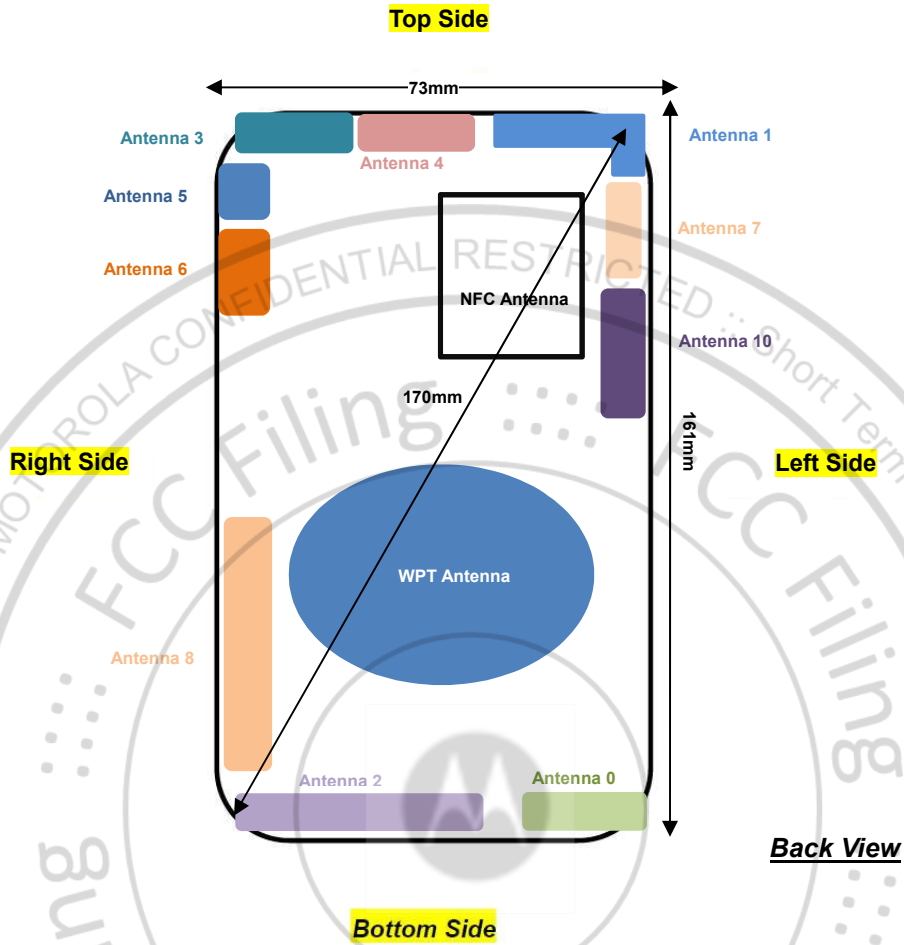

Appendix D. PD Test Setup Photos

Front, Test Separation 2 mm

Front, Test Separation 10 mm

Front, Test Separation 8.59 mm

Top Side, Test Separation 2 mm

Back, Test Separation 2 mm

Left Side, Test Separation 2 mm

Right Side, Test Separation 2 mm

Antenna Location

Antenna	Support Band
Antenna 4	WLAN 6GHz chain1<TX/RX>
Antenna 5	WLAN 6GHz chain0<TX/RX>