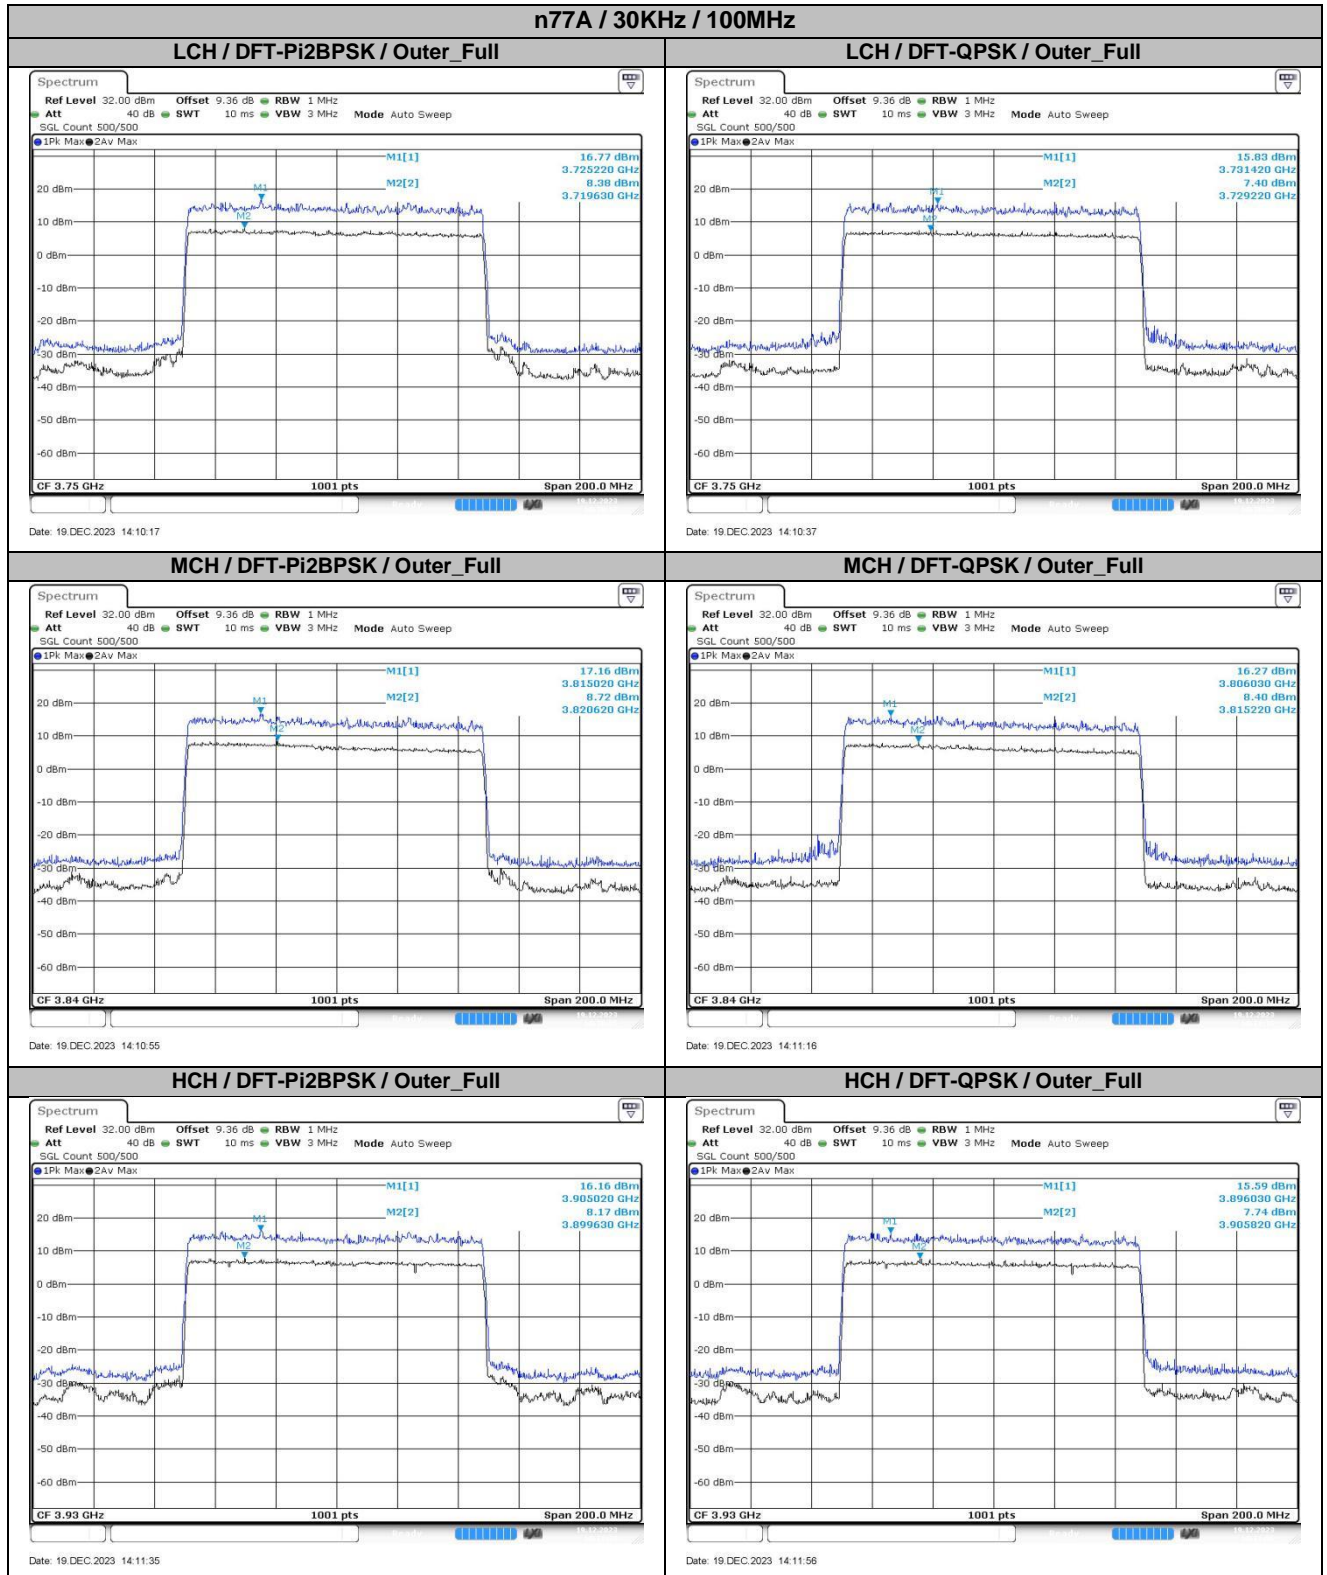

2. Peak-to-Average Ratio

2.1. Test Results

SCS	Bandwidth	Channel	Modulation	Result (dB)		Limit (dB)	Verdict
				DFT-Pi2BPSK	DFT-QPSK		
30KHz	100MHz	LCH	Outer_Full	8.39	8.43	13.00	Pass
30KHz	100MHz	MCH	Outer_Full	8.44	7.87	13.00	Pass
30KHz	100MHz	HCH	Outer_Full	8.00	7.86	13.00	Pass

2.2. Test Plots