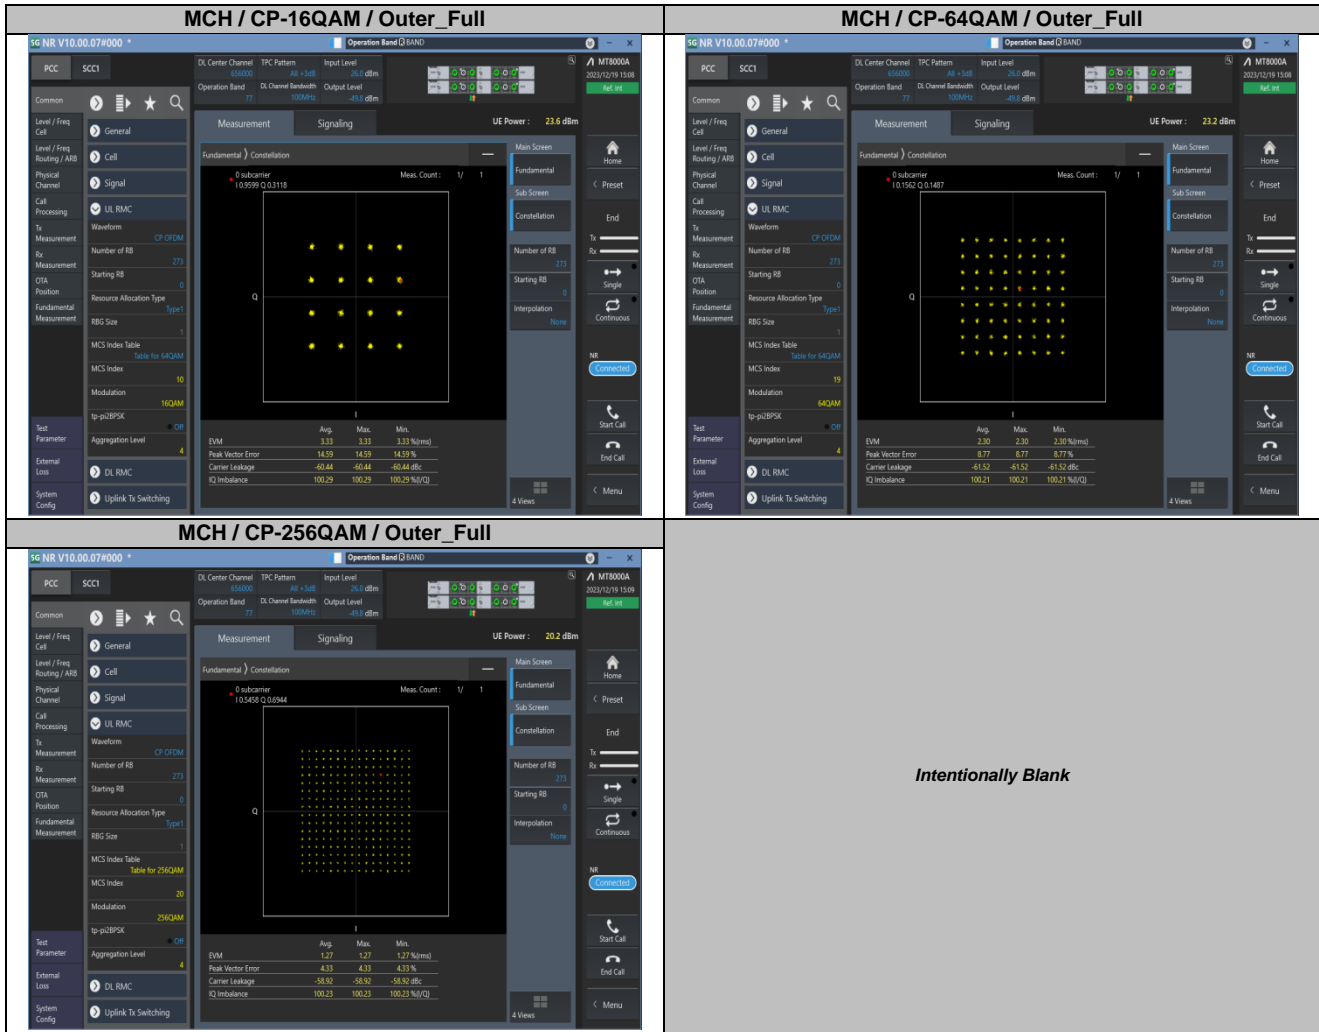

4. 99% Occupied Bandwidth & 26dB Emission Bandwidth

4.1. Test Results

SCS	Bandwidth	Modulation	RB Config	99% Occupied Bandwidth (MHz)	26dB Emission Bandwidth (MHz)	Verdict
30KHz	10MHz	DFT-Pi2BPSK	Outer_Full	8.59	9.76	Pass
30KHz	10MHz	DFT-QPSK	Outer_Full	8.59	9.86	Pass
30KHz	10MHz	CP-QPSK	Outer_Full	8.59	9.90	Pass
30KHz	10MHz	CP-16QAM	Outer_Full	8.61	9.94	Pass
30KHz	10MHz	CP-64QAM	Outer_Full	8.59	9.90	Pass
30KHz	10MHz	CP-256QAM	Outer_Full	8.59	9.84	Pass
30KHz	15MHz	DFT-Pi2BPSK	Outer_Full	12.89	14.46	Pass
30KHz	15MHz	DFT-QPSK	Outer_Full	12.92	14.43	Pass
30KHz	15MHz	CP-QPSK	Outer_Full	13.61	15.12	Pass
30KHz	15MHz	CP-16QAM	Outer_Full	13.64	15.48	Pass
30KHz	15MHz	CP-64QAM	Outer_Full	13.61	15.15	Pass
30KHz	15MHz	CP-256QAM	Outer_Full	13.58	15.18	Pass
30KHz	20MHz	DFT-Pi2BPSK	Outer_Full	17.86	19.44	Pass
30KHz	20MHz	DFT-QPSK	Outer_Full	17.82	19.32	Pass
30KHz	20MHz	CP-QPSK	Outer_Full	18.18	19.68	Pass
30KHz	20MHz	CP-16QAM	Outer_Full	18.22	19.80	Pass
30KHz	20MHz	CP-64QAM	Outer_Full	18.26	19.80	Pass
30KHz	20MHz	CP-256QAM	Outer_Full	18.18	19.84	Pass
30KHz	30MHz	DFT-Pi2BPSK	Outer_Full	26.85	28.56	Pass
30KHz	30MHz	DFT-QPSK	Outer_Full	26.79	28.62	Pass
30KHz	30MHz	CP-QPSK	Outer_Full	27.81	29.76	Pass