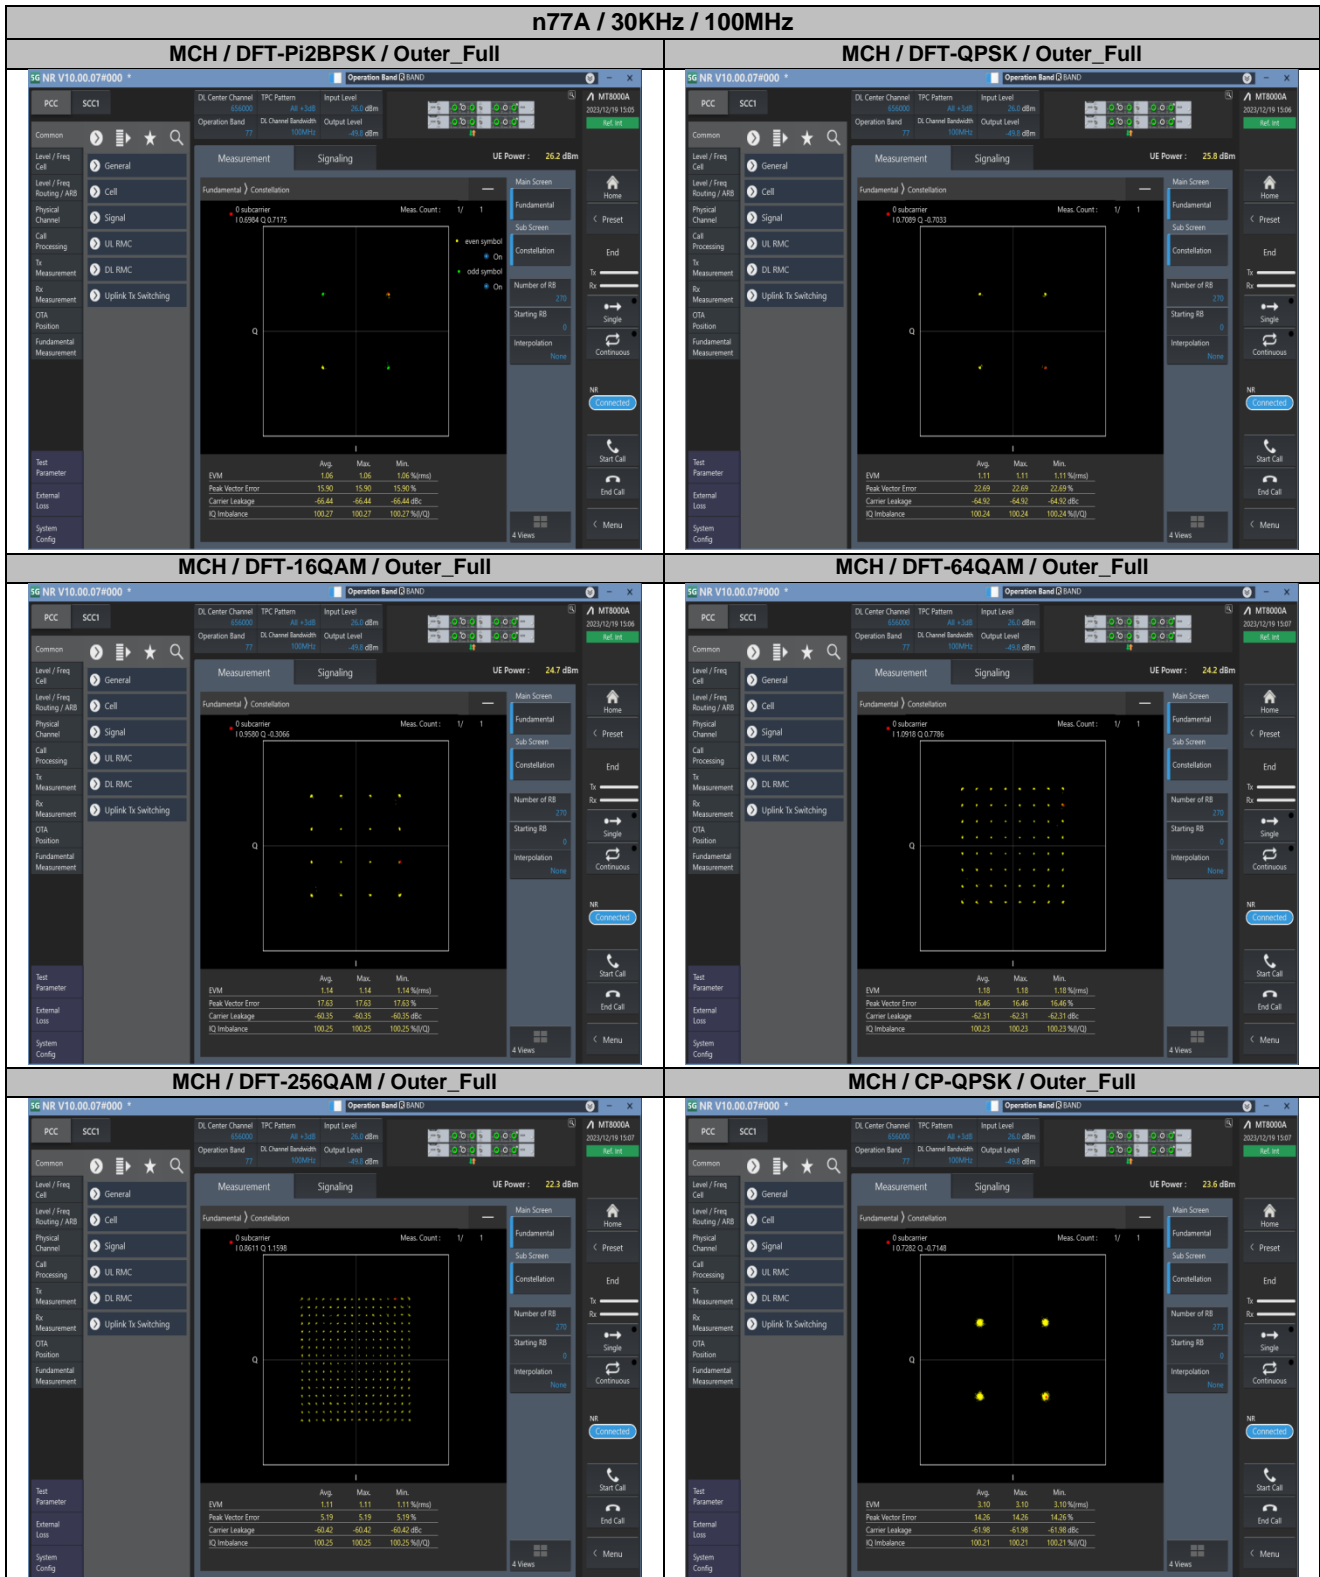

3. Modulation Characteristics

3.1. Test Plots