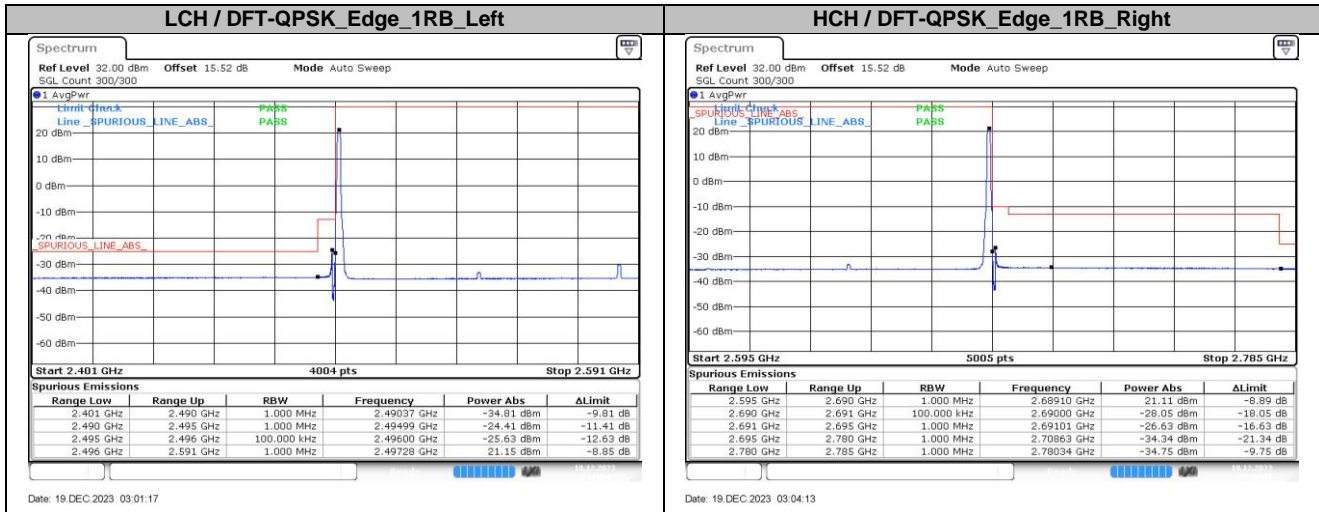

Channel Power:

n41A / 30kHz / 70MHz

6. Conducted Spurious Emission

6.1. Test Plots