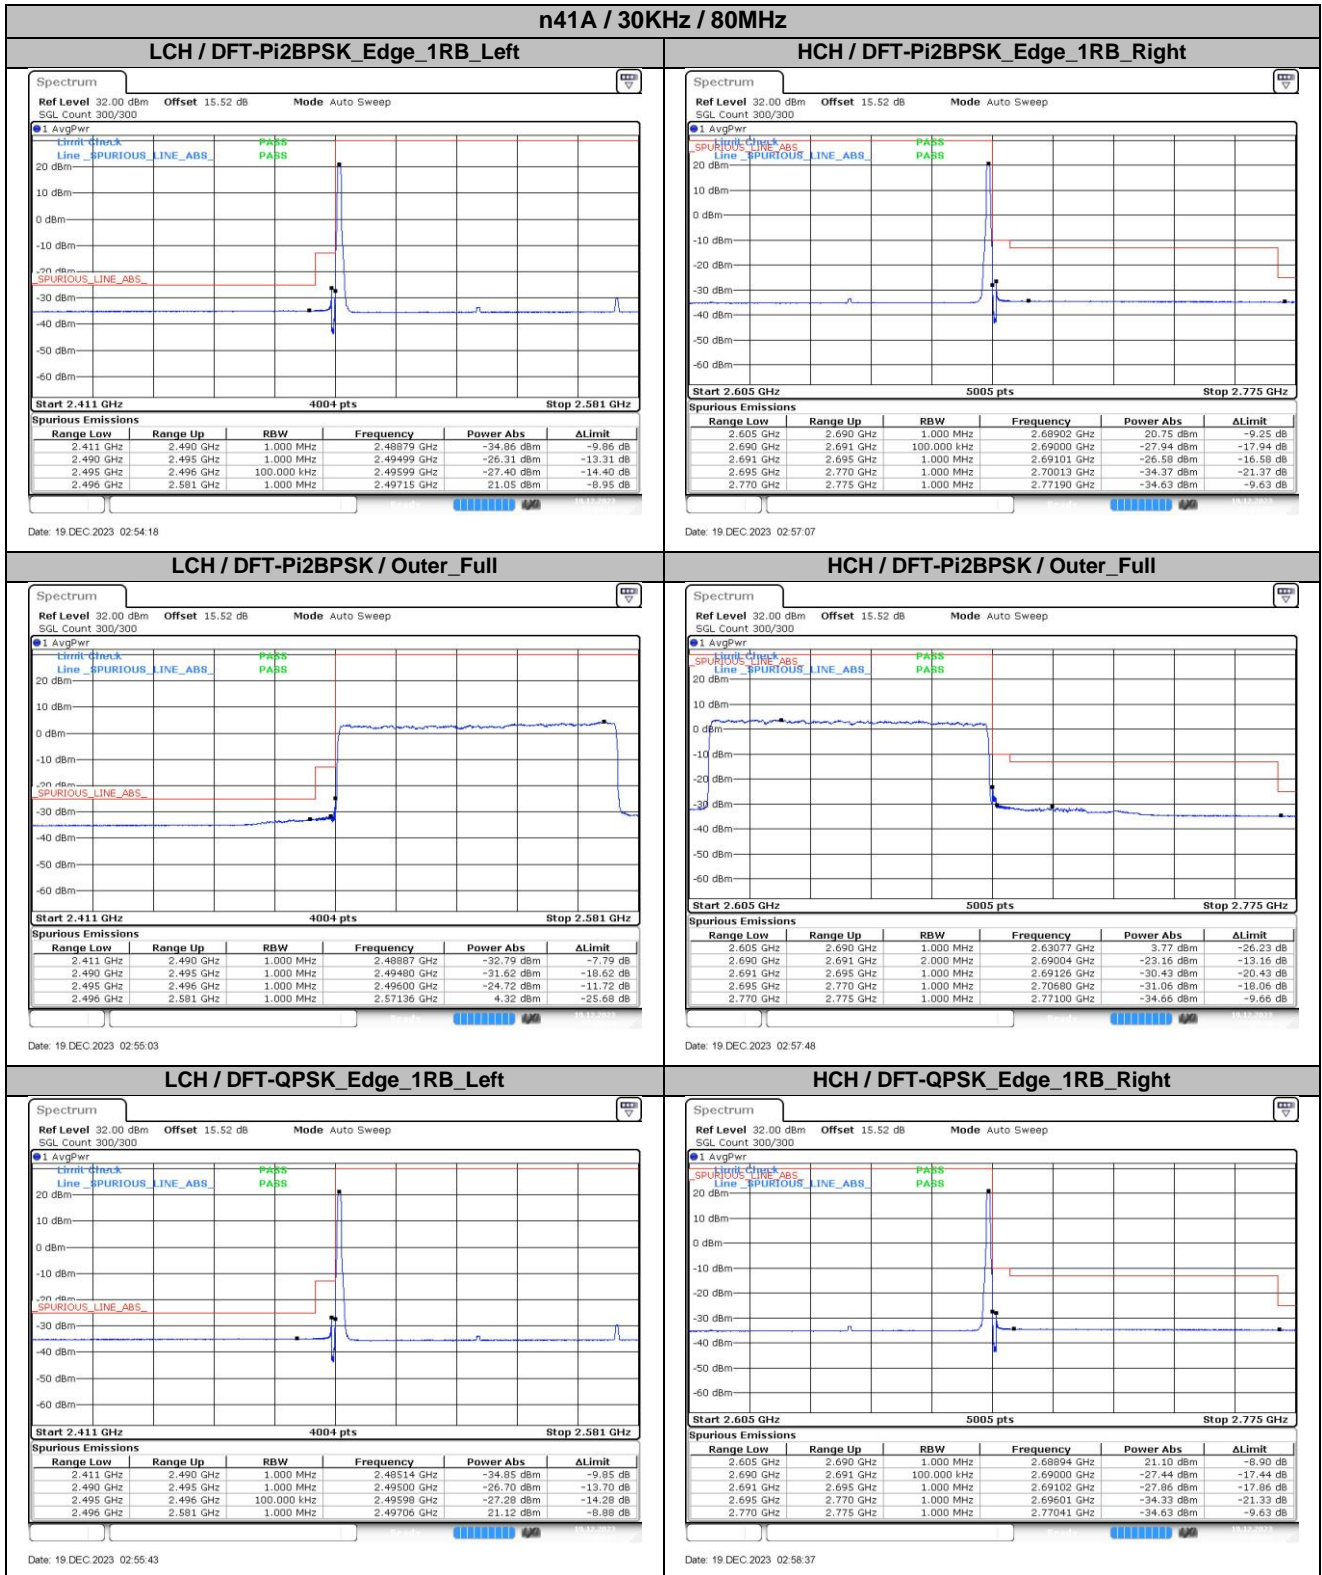

Channel Power:

n41A / 30kHz / 70MHz

6. Conducted Spurious Emission

6.1. Test Plots