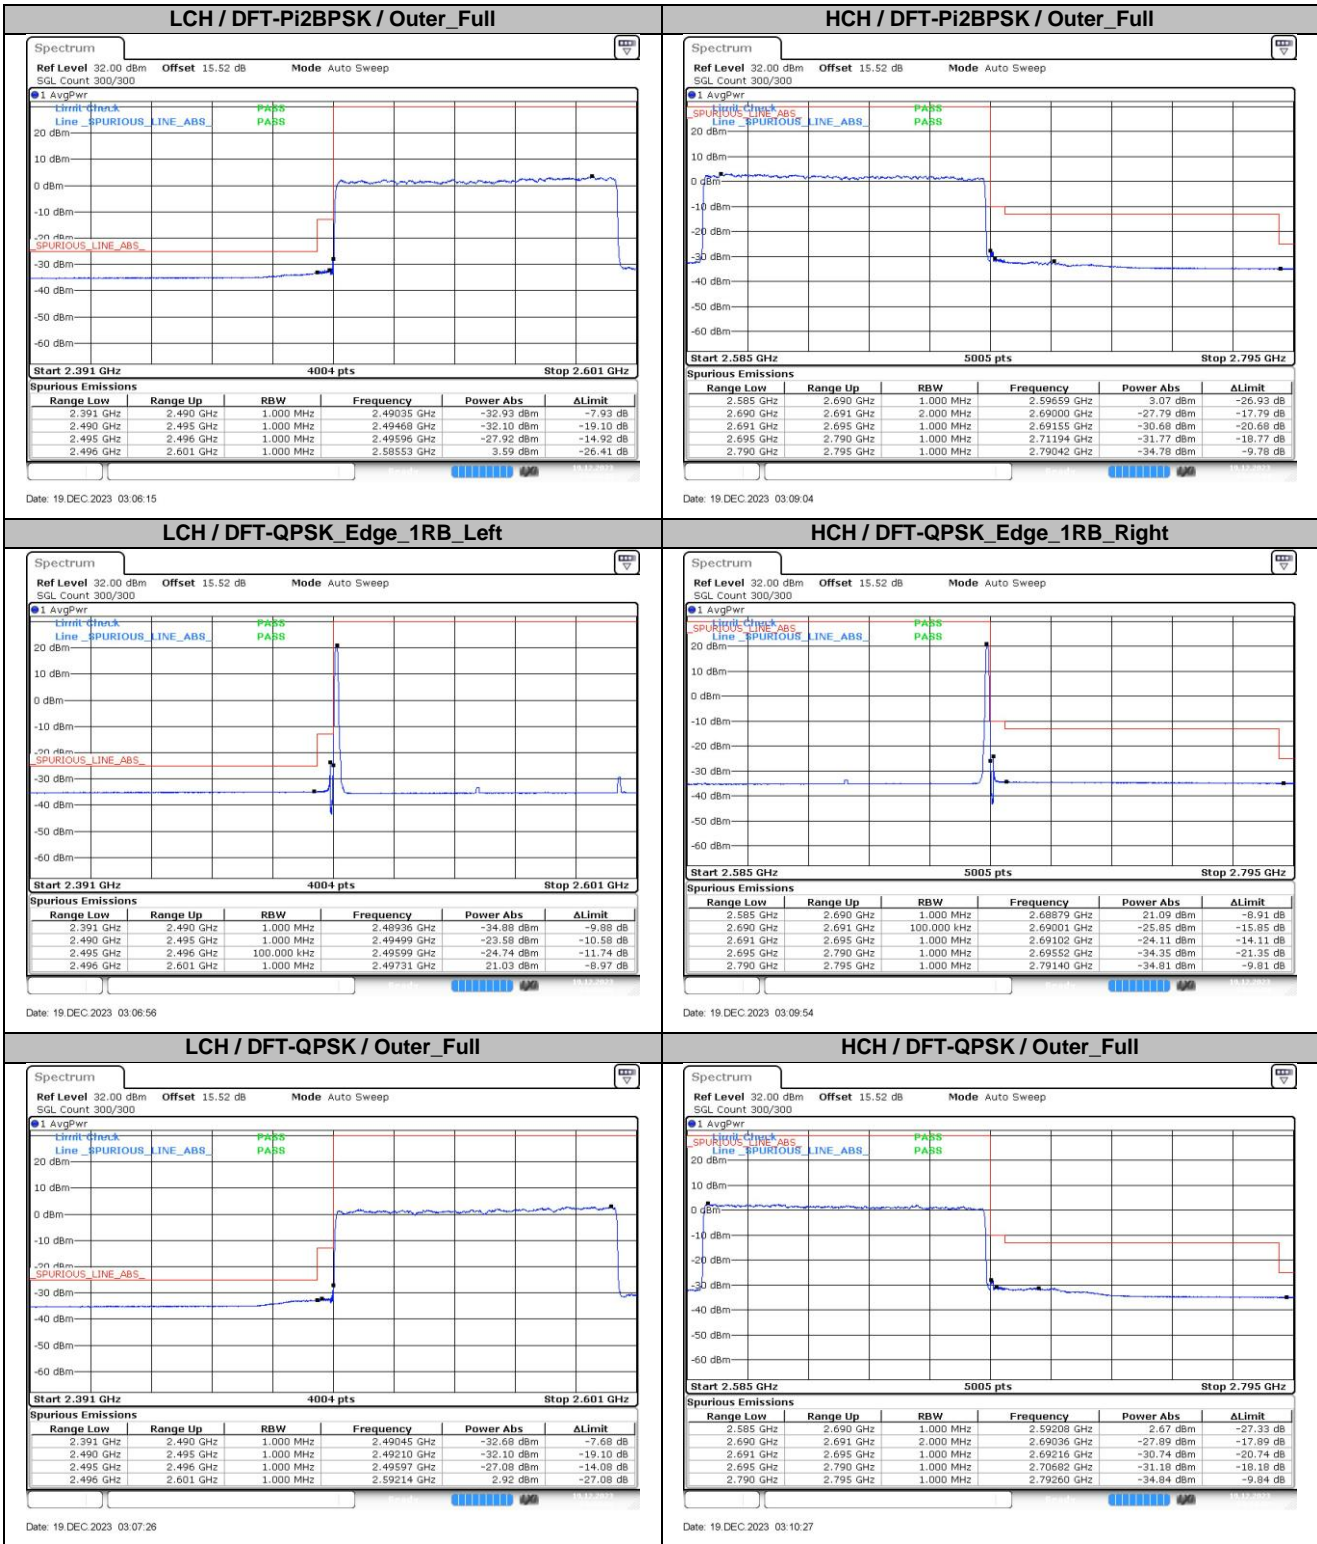

Channel Power:

n41A / 30kHz / 70MHz

6. Conducted Spurious Emission

6.1. Test Plots