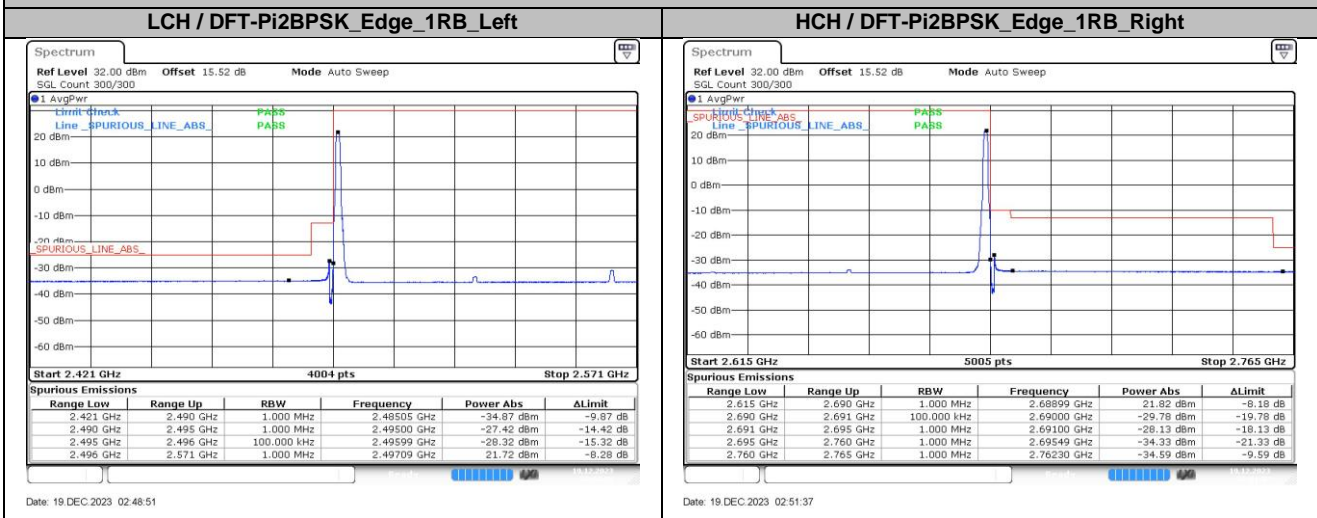

Channel Power:

n41A / 30kHz / 70MHz

6. Conducted Spurious Emission

6.1. Test Plots