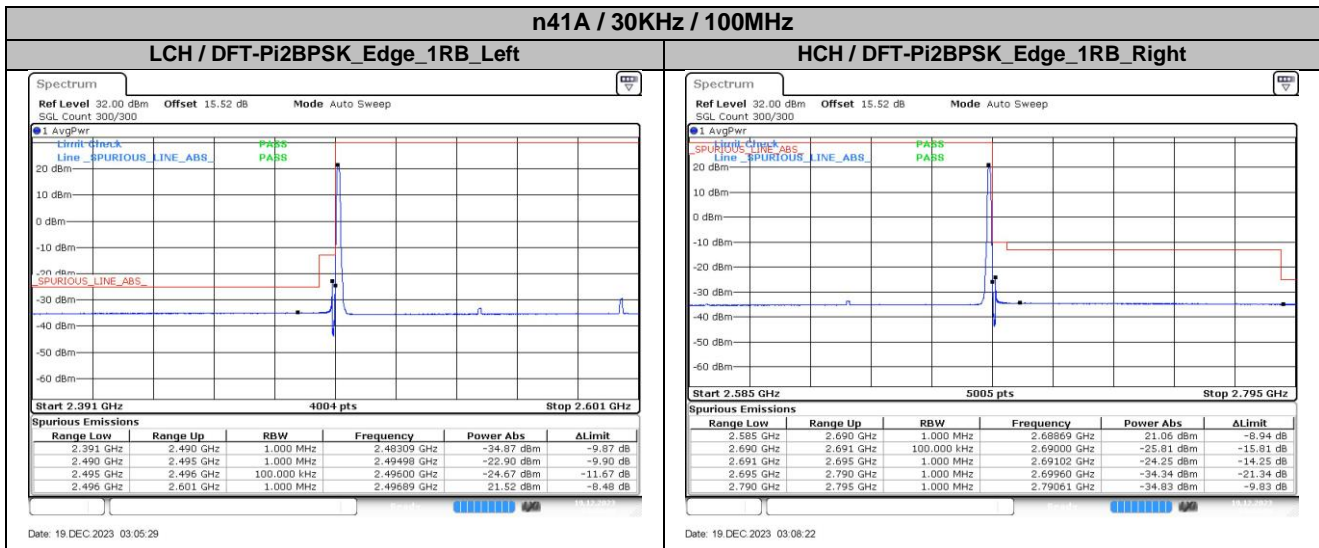

Channel Power:

n41A / 30kHz / 70MHz

6. Conducted Spurious Emission

6.1. Test Plots