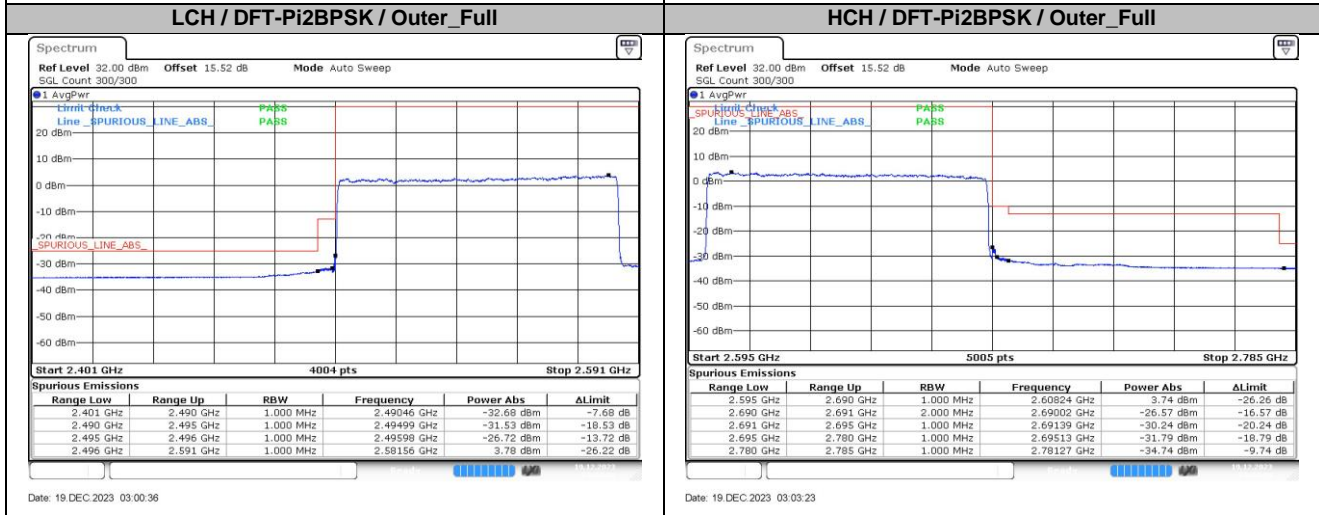

Channel Power:

n41A / 30kHz / 70MHz

6. Conducted Spurious Emission

6.1. Test Plots