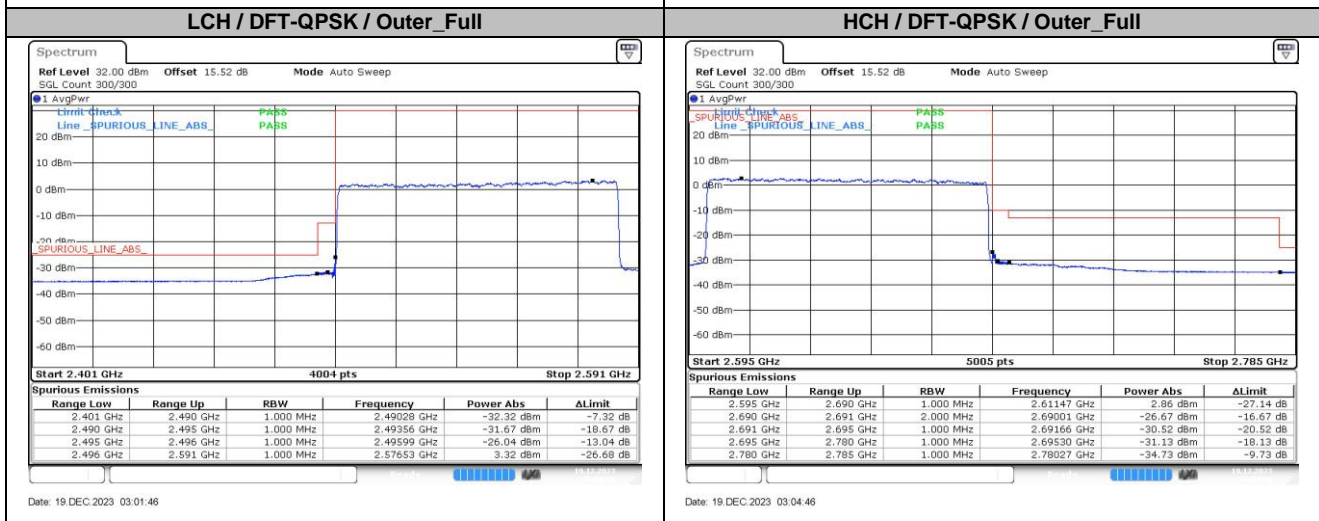

Channel Power:

n41A / 30kHz / 70MHz

6. Conducted Spurious Emission

6.1. Test Plots