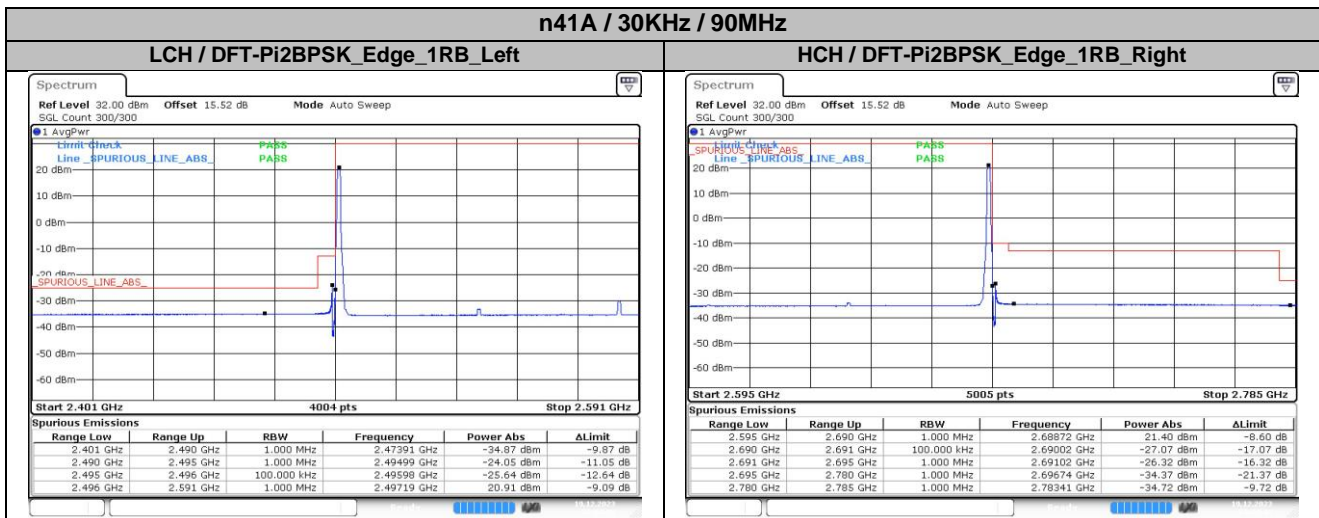

Channel Power:

n41A / 30kHz / 70MHz

6. Conducted Spurious Emission

6.1. Test Plots