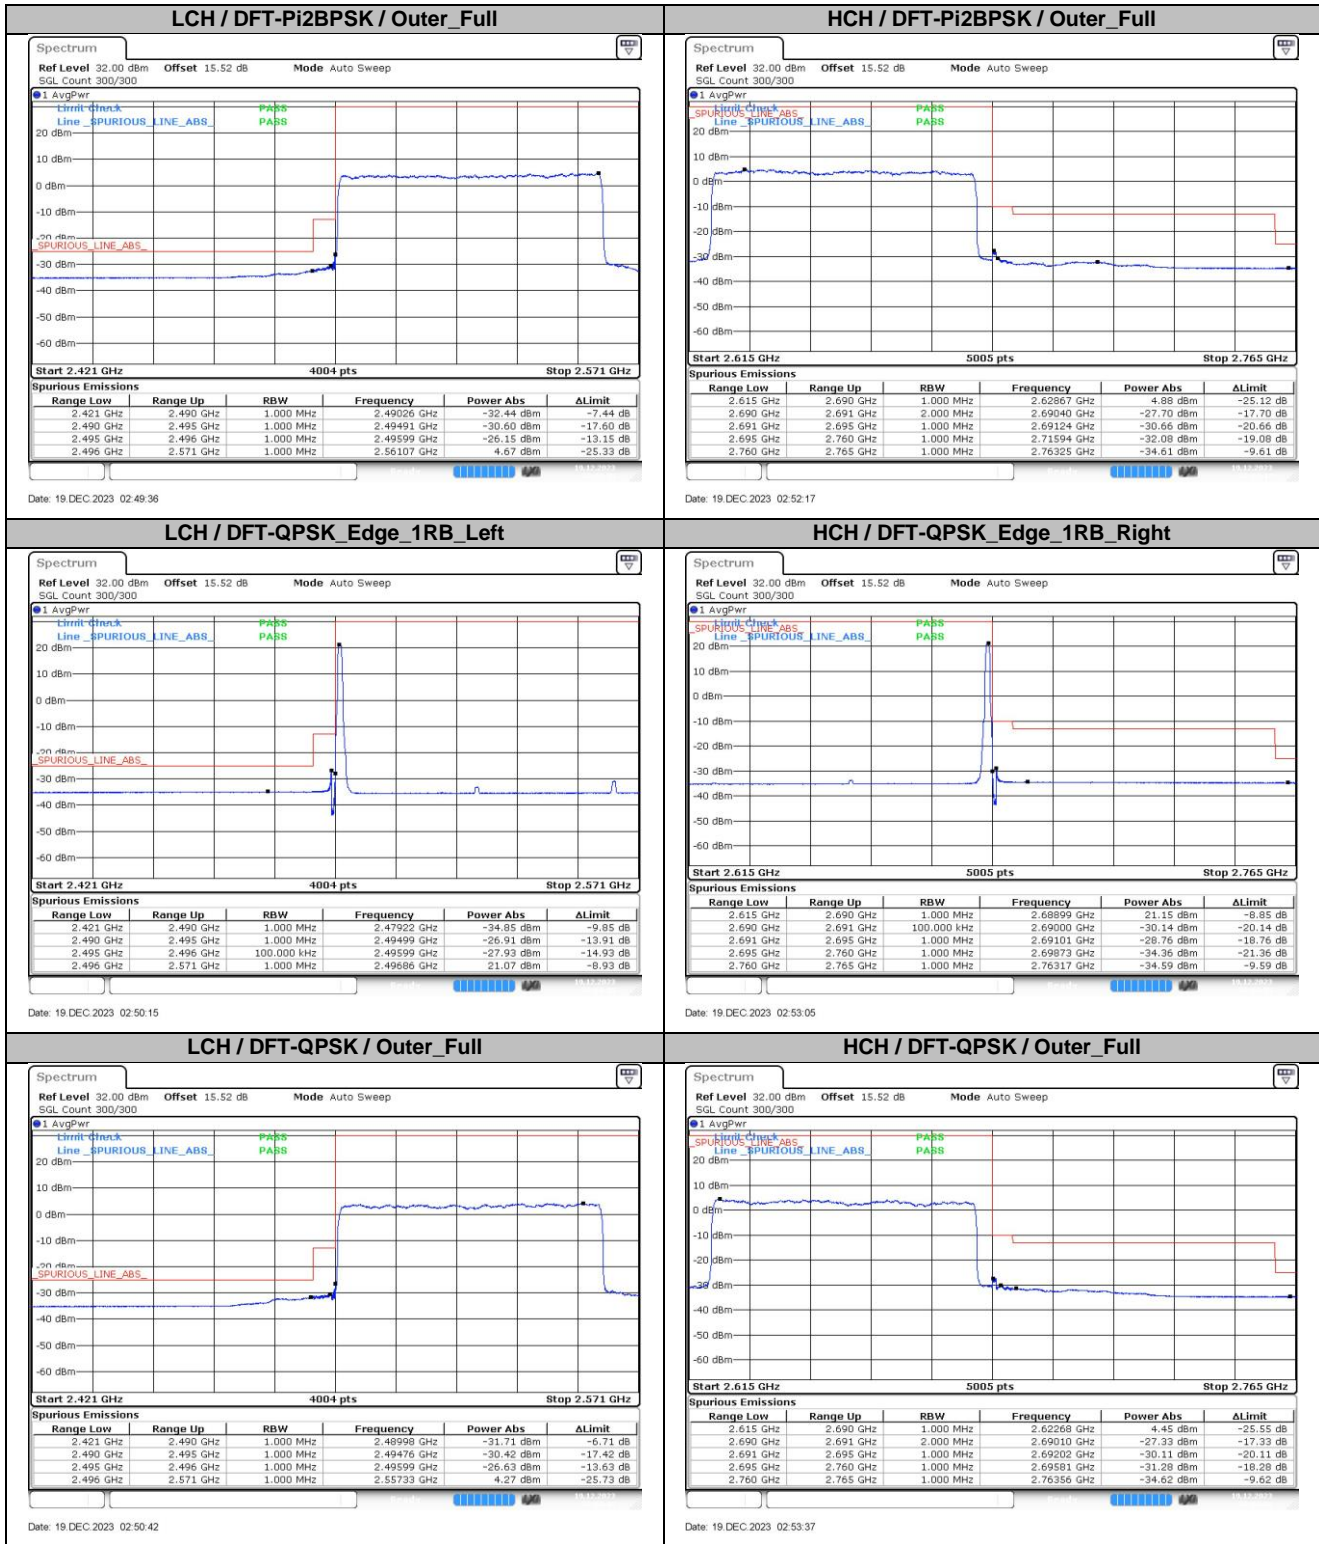

Channel Power:

n41A / 30kHz / 70MHz

6. Conducted Spurious Emission

6.1. Test Plots