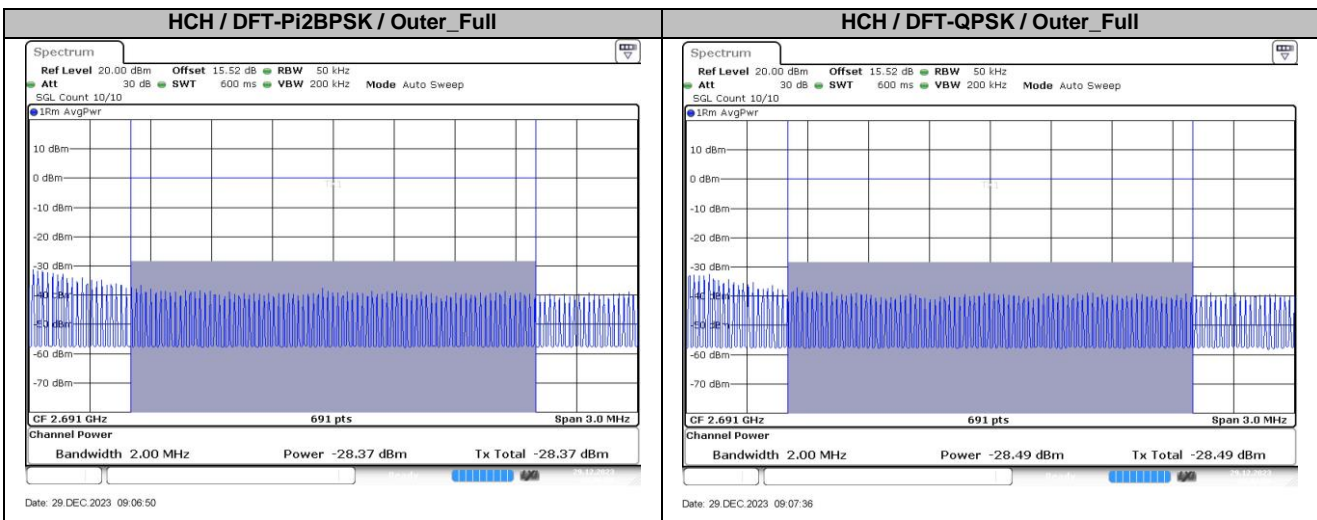

Channel Power:

n41A / 30kHz / 70MHz

6. Conducted Spurious Emission

6.1. Test Plots