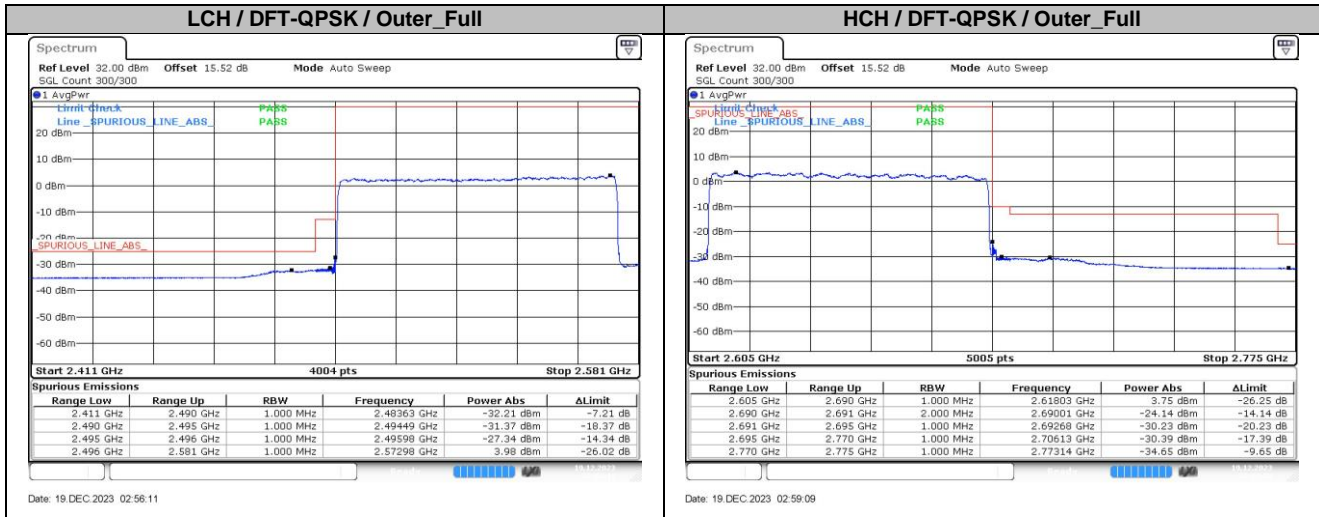

Channel Power:

n41A / 30kHz / 70MHz

6. Conducted Spurious Emission

6.1. Test Plots