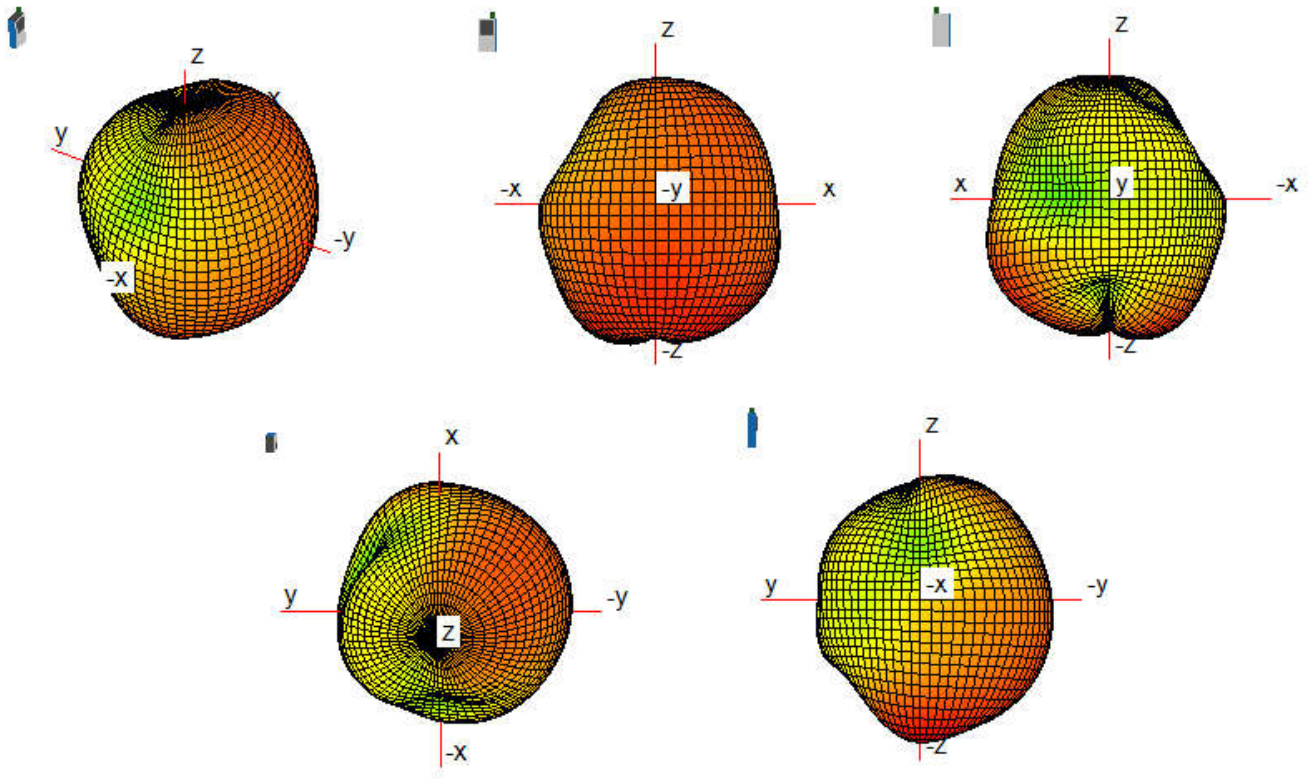

5470~5725MHz	-6.7 dBi	6E UNII-8	-9.8 dBi
5725~5850MHz	-7.3 dBi		

ANT6- WiFi 2.4G CH0

2420MHz

2450MHz