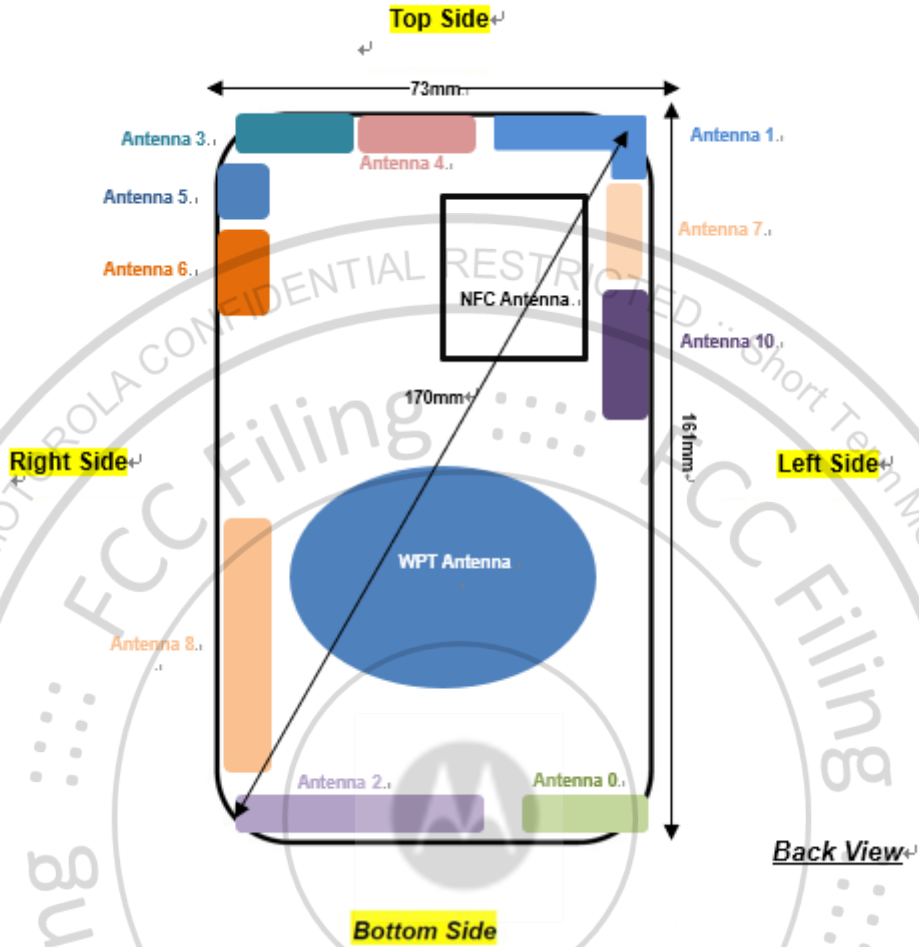

Body-worn Exposure Condition

Front, Test Separation 5 mm

Back, Test Separation 5 mm

Product Specific 10g SAR

Front, Test Separation 0 mm

Back, Test Separation 0 mm

Left Side, Test Separation 0 mm

Right Side, Test Separation 0 mm

Top Side, Test Separation 0 mm

**Appendix D. PD Test Setup Photos**

**Front, Test Separation 2 mm**

**Front, Test Separation 10 mm**

**Front, Test Separation 8.59 mm**

**Top Side, Test Separation 2 mm**

**Back, Test Separation 2 mm**

Left Side, Test Separation 2 mm

Right Side, Test Separation 2 mm

### Antenna Location

Antenna	Support Band
Antenna 4	WLAN 6GHz chain1<TX/RX>
Antenna 5	WLAN 6GHz chain0<TX/RX>