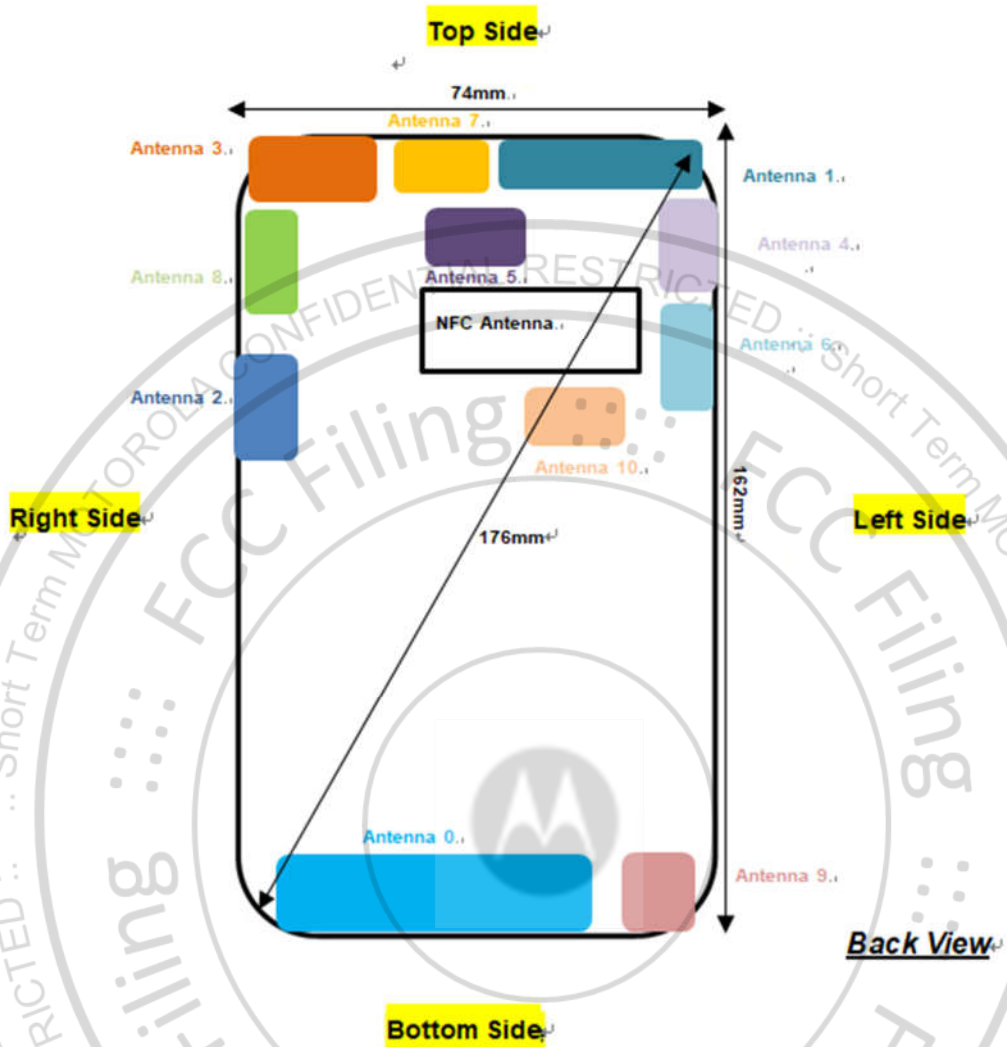

Front, Test Separation 5 mm

Back, Test Separation 5 mm

Left Side, Test Separation 5 mm

Right Side, Test Separation 5 mm

Top Side, Test Separation 5 mm

Bottom Side, Test Separation 5 mm

Body-worn Exposure Condition

Back, Test Separation 0 mm

Left Side, Test Separation 0 mm

Right Side, Test Separation 0 mm

Top Side, Test Separation 0 mm

Bottom Side, Test Separation 0 mm

Sensor off

Front, Test Separation 3mm

Front, Test Separation 6mm

Back, Test Separation 4 mm

Back, Test Separation 9 mm

Back, Test Separation 11 mm

Left Side, Test Separation 2 mm

Left Side, Test Separation 7 mm

Right Side, Test Separation 7 mm

Top Side, Test Separation 7 mm

Top Side, Test Separation 8 mm

Bottom Side, Test Separation 12 mm

Front, Test Separation 5 mm

Back, Test Separation 5 mm

Antenna Location

Antenna	Support Band
Antenna 0	GSM: 850/1900<TX/RX> UMTS: B2/4/5 <TX/RX> LTE: B2/4/5/12/13/14/17/25/26/66/71<TX/RX> NR: n2/n5/n12/n14/n25/n26/n66/n70/n71 <TX/RX>
Antenna 1	UMTS: B2/4/5 <TX/RX> LTE: B2/4/5/7/12/13/14/17/25/30/26/38/41/66/71<TX/RX> NR: n2/n5/n7/n12/n14/n25/n26/n30/n38/n41/n66/n70/n71 <TX/RX>
Antenna 2	LTE: B41<TX/RX> 5G NR: n41<TX/RX>
Antenna 3	Bluetooth<TX/RX> WLAN 2.4GHz<TX/RX>
Antenna 4	LTE: B48<TX/RX> 5G NR: n48/77/n78<TX/RX>
Antenna 5	LTE: B41<TX/RX> 5G NR: n41<TX/RX> WLAN 5GHz<TX/RX>
Antenna 6	5G NR: n41<TX/RX>
Antenna 7	LTE: B48<TX/RX> 5G NR: n48/77/n78<TX/RX>
Antenna 8	LTE: B48<TX/RX> 5G NR: n48/77/n78<TX/RX> WLAN 5GHz<TX/RX>
Antenna 9	LTE: B7/30/38/41<TX/RX> NR: n7/n30/n38/n41 <TX/RX>
Antenna 10	LTE: B48<TX/RX> 5G NR: n48/77/n78<TX/RX>
NFC Antenna	NFC<TX/RX>