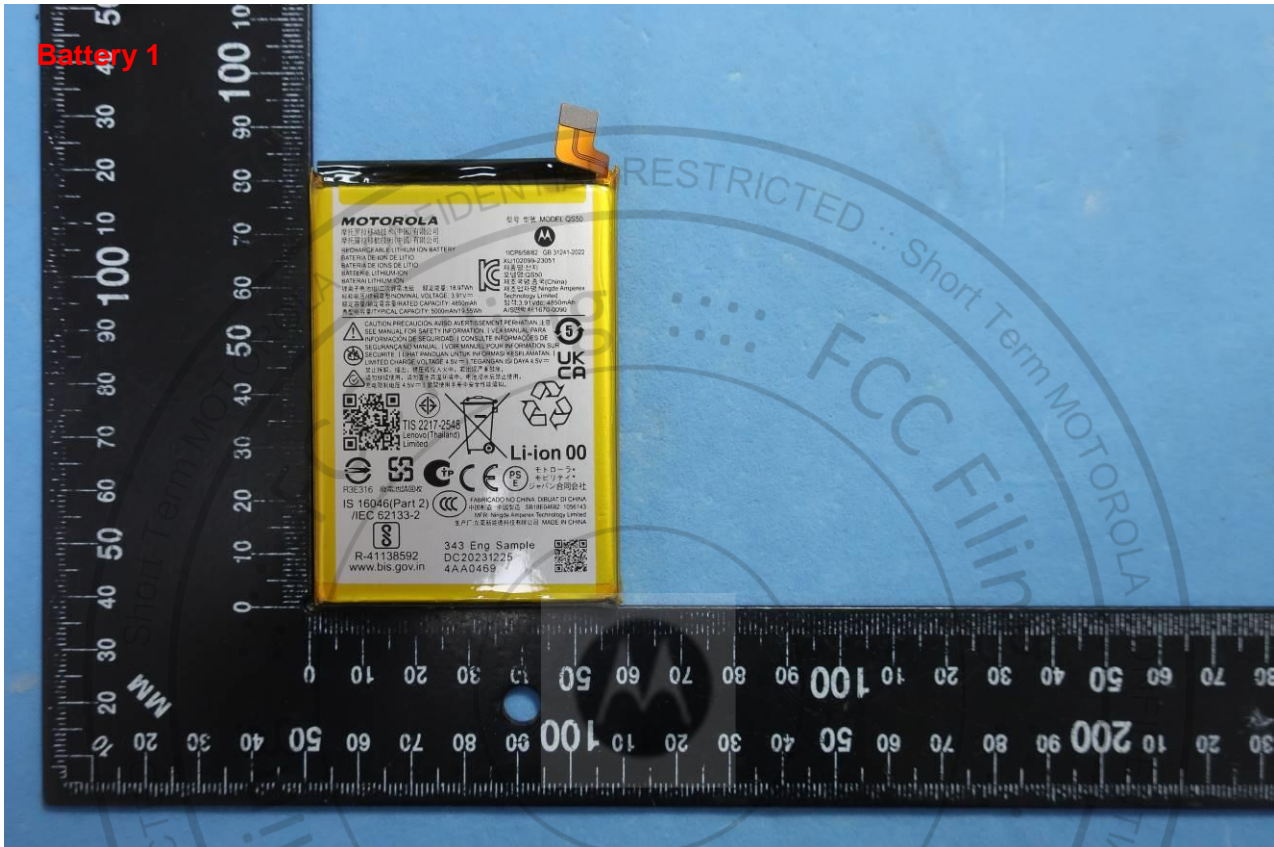

Brand Name: Motorola; Model Name: XT2419-1, XT2419-2, XT2419-3, XT2419V