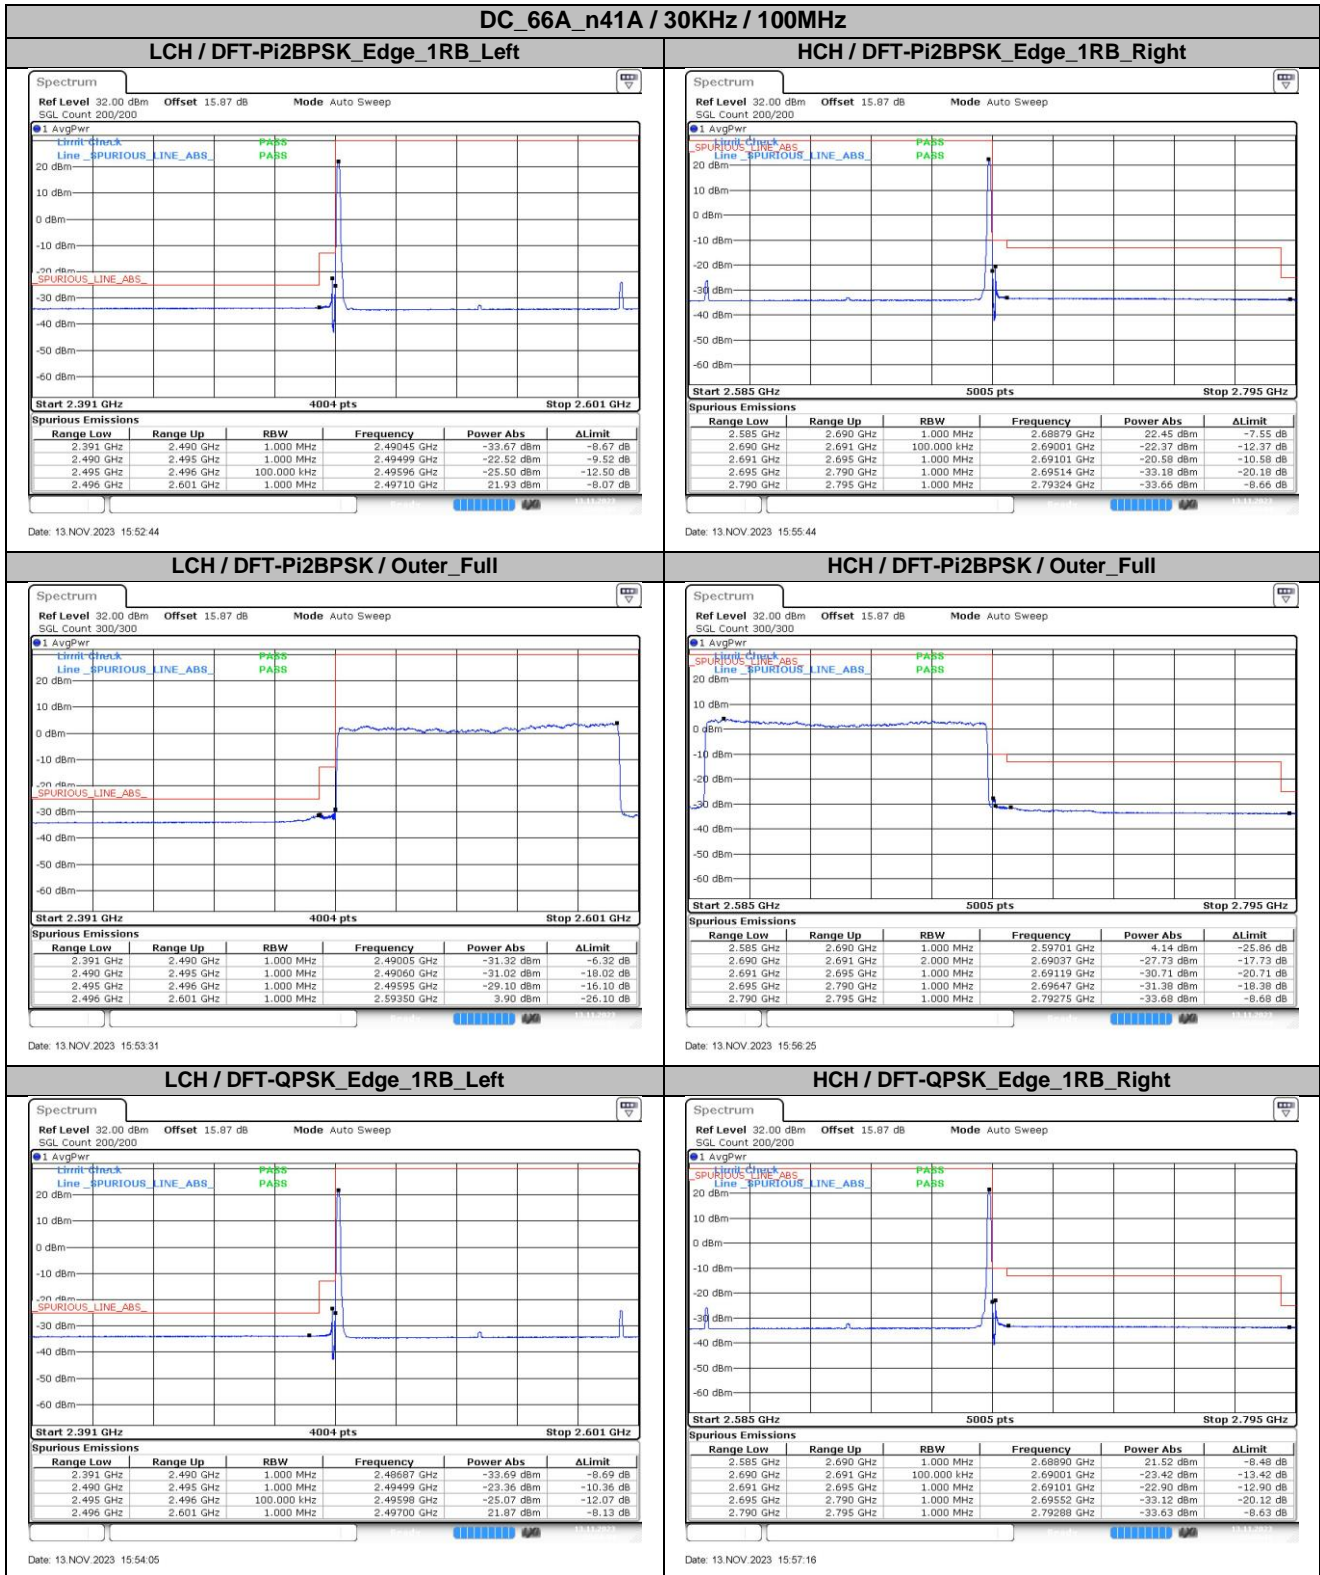

Channel Power

## 6. Conducted Spurious Emission

### 6.1. Test Plots